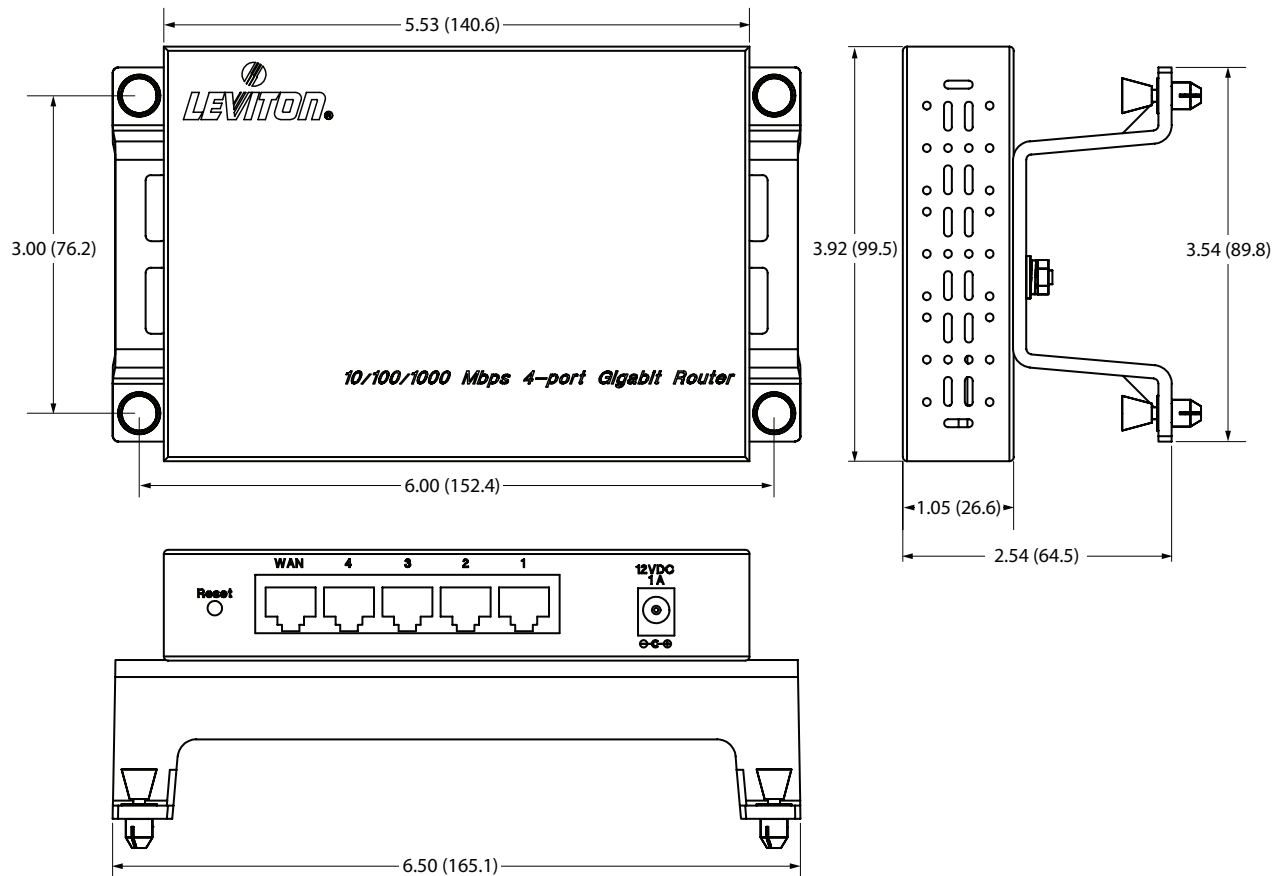

### PHYSICAL SPECIFICATIONS

LAN Interface:	Four RJ-45 Connector 10/100/1000 Mbps ports
WAN Interface:	One RJ-45 Connector port for DSL or Cable Modem Connection
Reset Button:	Resets to factory default settings or restarts unit
LED Indicators:	One power indicator, one status indicator, four Link/Activity indicators, 4/1000Mbps indicators, and one WAN indicator
Security:	NAT Firewall. Password-protected configuration. Stateful Packet Inspection.
Management:	WEB GUI configuration
Dimensions:	2.59" (65.8mm)H x 6.5" (165.1mm)W x 3.94" (100.0mm)D
Power:	12VDC @ 1000mA

### TYPICAL SPECIFICATIONS

The 10/100/1000 Mbps 4-Port Gigabit Router shall meet all applicable standards: IEEE 802.3 and 802.3u, 802.3ab, 802.3p, 802.3x and q for QoS and FCC part 15 (Class B) compliance. It shall allow multiple users to use a single, secure, high-speed broadband Internet connection (DSL or cable) and contain four RJ-45 ports for LAN application and one RJ-45 port for WAN application. It shall have NAT Firewall and Password Protection. The Internet Gateway shall have WEB GUI configuration for management and use TCP/IP, NAT, DHCP, ICMP, DNS, TFTP, HTTP protocols. It shall include a URL blocking feature and universal plug-and-play configuration supported by Windows ME, XP or later.

## DIMENSIONAL DRAWINGS: