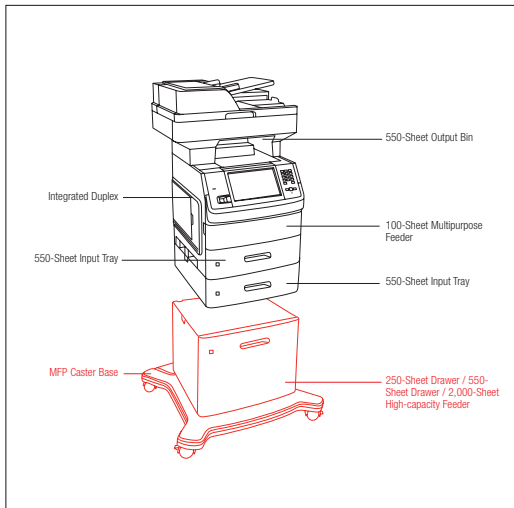

Lexmark X656dte MFP

Part #	Model	14F0042	MarkNet N8130 Fiber Ethernet 100BaseFX, 10BaseFL Print Server
16M1270	Lexmark X656dte MFP	14F0040	MarkNet N8150 802.11b/g/n Wireless Print Server
Part #	Laser Toner/Print Cartridge	14T0145	Lexmark N4050e 802.11g Wireless Print Server
X654X11A	X654, X656, X658 Extra High Yield Return Program Print Cartridge	14T0220	MarkNet™ N7020e Gigabit Ethernet Print Server
X651H11A	X65x High Yield Return Program Print Cartridge	14F0000	Parallel 1284-B Interface Card
X651A11A	X65x Return Program Print Cartridge	14F0100	RS-232C Serial Interface Card
X654X04A	X654, X656, X658 Extra High Yield Return Program Print Cartridge for Labels	Part #	Extended Warranties
X651H04A	X65x High Yield Return Program Print Cartridge for Labels	2350557	2-Years Total Onsite Service, Next Business Day
X654X21A	X654, X656, X658 Extra High Yield Print Cartridge	2350558	3-Years Total Onsite Service, Next Business Day
X651H21A	X65x High Yield Print Cartridge	2350559	4-Years Total Onsite Service, Next Business Day
X651A21A	X65x Print Cartridge	2350560	5-Years Total Onsite Service, Next Business Day
Part #	Paper & Transparencies	2350561	1-Year Onsite Service Renewal, Next Business Day
70X7240	Laser Printer Transparencies (Letter)	Part #	User Replaceable Parts
Part #	Paper Handling	40X4724	T65x, X654e, X656e, X658e Fuser Maintenance Kit 110-120V
30G0802	550-Sheet Drawer	40X2665	Oil Fuser Wiper
30G0800	250-Sheet Drawer	40X2666	Wax Fuser Wiper
30G0804	2000-Sheet High Capacity Feeder	40X5852	Dual Charge Roll Assembly
30G0871	200-Sheet Universally Adjustable Tray with Drawer	40X1886	Transfer Roll Assembly
30G0860	400-Sheet Universally Adjustable Tray with Drawer	40X4308	Pick Roll Assembly
Part #	Furniture	40X4769	X65x ADF Maintenance Kit
16M1216	MFP Caster Base		
Part #	Memory Options		
1025041	256MB DDR2-DRAM		
1025042	512MB DDR2-DRAM		
1025043	1024MB DDR2-DRAM		
14F0245	256MB Flash Card		
30G0828	Japanese Font Card		
30G0825	Korean Font Card		
30G0826	Simplified Chinese Font Card		
30G0827	Traditional Chinese Font Card		
Part #	Application Solutions		
30G0829	Lexmark PrintCrypton Card		
16M1254	X65x Card for IPDS and SCS/TNe		
16M1253	X65x Forms and Bar Code Card		
Part #	Connectivity		
1021294	USB (2 Meter) Cable		
1021231	Parallel (10') Cable		
14F0037	MarkNet N8120 Gigabit Ethernet Print Server		

In the box

Lexmark's guarantee to you

Lexmark's 1-Year Onsite Service, Next Business Day warranty provides added peace of mind. Enhanced service offerings may be available by contacting your Lexmark representative or visiting www.lexmark.com. Optimize your printer's performance and investment value by using Original Lexmark Supplies, Service and Parts.

Environmental commitment