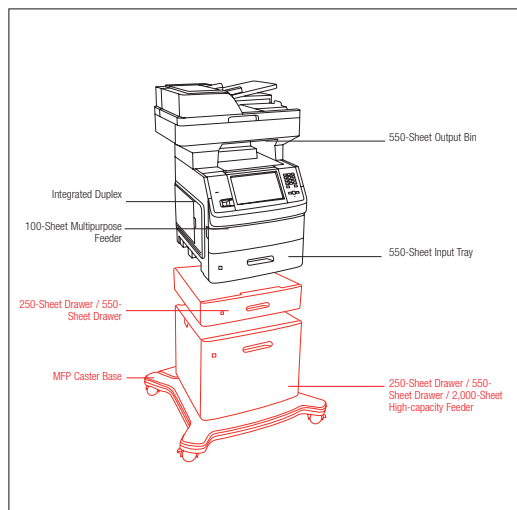

Lexmark X656de MFP

Part #	Model		
16M1797	Lexmark X656de MFP	14F0042 MarkNet N8130 Fiber Ethernet 100BaseFX, 10BaseFL Print Server	
		14F0040 MarkNet N8150 802.11b/g/n Wireless Print Server	
		14T0145 Lexmark N4050e 802.11g Wireless Print Server	
		14T0220 MarkNet™ N7020e Gigabit Ethernet Print Server	
		14F0000 Parallel 1284-B Interface Card	
		14F0100 RS-232C Serial Interface Card	
Part #	Laser Toner/Print Cartridge	Part #	Extended Warranties
X654X11A	X654, X656, X658 Extra High Yield Return Program Print Cartridge	2350557	2-Years Total Onsite Service, Next Business Day
X651H11A	X65x High Yield Return Program Print Cartridge	2350558	3-Years Total Onsite Service, Next Business Day
X651A11A	X65x Return Program Print Cartridge	2350559	4-Years Total Onsite Service, Next Business Day
X654X04A	X654, X656, X658 Extra High Yield Return Program Print Cartridge for Labels	2350560	5-Years Total Onsite Service, Next Business Day
X651H04A	X65x High Yield Return Program Print Cartridge for Labels	2350561	1-Year Onsite Service Renewal, Next Business Day
X654X21A	X654, X656, X658 Extra High Yield Print Cartridge		
X651H21A	X65x High Yield Print Cartridge		
X651A21A	X65x Print Cartridge		
Part #	Paper & Transparencies	Part #	User Replaceable Parts
70X7240	Laser Printer Transparencies (Letter)	40X4724	T65x, X654e, X656e, X658e Fuser Maintenance Kit 110-120V
Part #	Paper Handling	40X2665	Oil Fuser Wiper
30G0800	250-Sheet Drawer	40X2666	Wax Fuser Wiper
30G0802	550-Sheet Drawer	40X5852	Dual Charge Roll Assembly
30G0804	2000-Sheet High Capacity Feeder	40X1886	Transfer Roll Assembly
30G0871	200-Sheet Universally Adjustable Tray with Drawer	40X4308	Pick Roll Assembly
30G0860	400-Sheet Universally Adjustable Tray with Drawer	40X4769	X65x ADF Maintenance Kit
Part #	Furniture		
16M1216	MFP Caster Base		
Part #	Memory Options		
1025041	256MB DDR2-DRAM		
1025042	512MB DDR2-DRAM		
1025043	1024MB DDR2-DRAM		
14F0245	256MB Flash Card		
30G0828	Japanese Font Card		
30G0825	Korean Font Card		
30G0826	Simplified Chinese Font Card		
30G0827	Traditional Chinese Font Card		
Part #	Application Solutions		
30G0829	Lexmark PrintEncryption Card		
16M1254	X65x Card for IPDS and SCS/TNe		
16M1253	X65x Forms and Bar Code Card		
Part #	Connectivity		
1021294	USB (2 Meter) Cable		
1021231	Parallel (10') Cable		
14F0037	MarkNet N8120 Gigabit Ethernet Print Server		

Other model available

Lexmark X654de: Excludes 80GB hard disk, Part #16M1265

In the box