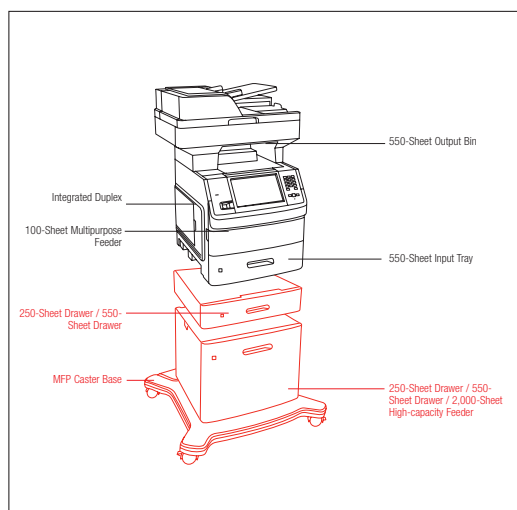

Lexmark X652de MFP

Part #	Model		
16M1260	Lexmark X652de MFP	14T0145 Lexmark N4050e 802.11g Wireless Print Server	
		14T0220 MarkNet™ N7020e Gigabit Ethernet Print Server	
		14F0000 Parallel 1284-B Interface Card	
		14F0100 RS-232C Serial Interface Card	
Part #	Laser Toner/Print Cartridge	Part #	Extended Warranties
X651H11A	X65x High Yield Return Program Print Cartridge	2350539	2-Years Total Onsite Service, Next Business Day
X651A11A	X65x Return Program Print Cartridge	2350540	3-Years Total Onsite Service, Next Business Day
X651H04A	X65x High Yield Return Program Print Cartridge for Labels	2350541	4-Years Total Onsite Service, Next Business Day
X651H21A	X65x High Yield Print Cartridge	2350542	5-Years Total Onsite Service, Next Business Day
X651A21A	X65x Print Cartridge	2350543	1-Year Onsite Service Renewal, Next Business Day
Part #	Paper & Transparencies	Part #	User Replaceable Parts
70X7240	Laser Printer Transparencies (Letter)	40X4724	T65x, X654e, X656e, X658e Fuser Maintenance Kit 110-120V
Part #	Paper Handling	40X2665	Oil Fuser Wiper
30G0800	250-Sheet Drawer	40X2666	Wax Fuser Wiper
30G0802	550-Sheet Drawer	40X5852	Dual Charge Roll Assembly
30G0804	2000-Sheet High Capacity Feeder	40X1886	Transfer Roll Assembly
30G0871	200-Sheet Universally Adjustable Tray with Drawer	40X4308	Pick Roll Assembly
30G0860	400-Sheet Universally Adjustable Tray with Drawer	40X4769	X65x ADF Maintenance Kit
Part #	Furniture		
16M1216	MFP Caster Base		
Part #	Memory Options		
1025041	256MB DDR2-DRAM		
1025042	512MB DDR2-DRAM		
1025043	1024MB DDR2-DRAM		
14F0245	256MB Flash Card		
14F0102	80+GB Hard Disk		
30G0828	Japanese Font Card		
30G0825	Korean Font Card		
30G0826	Simplified Chinese Font Card		
30G0827	Traditional Chinese Font Card		
Part #	Application Solutions		
30G0829	Lexmark PrintEncryption Card		
16M1254	X65x Card for IPDS and SCS/TNe		
16M1253	X65x Forms and Bar Code Card		
Part #	Connectivity		
1021294	USB (2 Meter) Cable		
1021231	Parallel (10') Cable		
14F0037	MarkNet N8120 Gigabit Ethernet Print Server		
14F0042	MarkNet N8130 Fiber Ethernet 100BaseFX, 10BaseFL Print Server		
14F0040	MarkNet N8150 802.11b/g/n Wireless Print Server		

Other model available

In the box

Lexmark X652de Multifunction Laser Printer, Up to 7,000*-page Return Program Print Cartridge, Software and documentation CD, Setup guide or sheet (network and local attachment), Power cord(s), RJ-11 Phone cable or adapter (country dependent), Statement of limited warranty, Safety sheet or booklet, Lexmark Cartridge Collection Program Information, Safety stability sheet, Blue Angel sheet