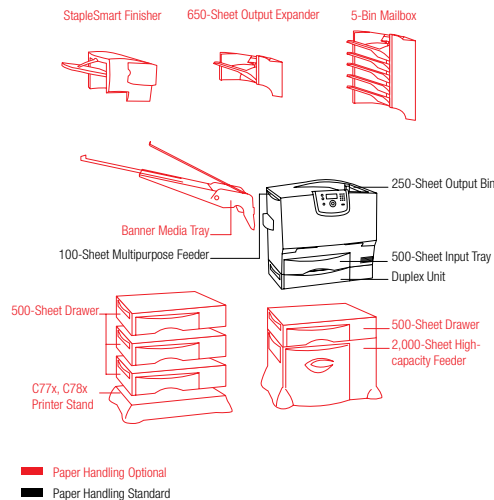

Lexmark C782dn XL

Part #	Model
1020351	Lexmark C782dn XL
Part #	Laser Toner/Print Cartridge
C782U1KG	C782 XL, X782e XL Black XL Extra High Yield Return Program Print Cartridge
C782U2KG	C782 XL, X782e XL Black XL Extra High Yield Print Cartridge
C782U1CG	C782 XL, X782e XL Cyan XL Extra High Yield Return Program Print Cartridge
C782U2CG	C782 XL, X782e XL Cyan XL Extra High Yield Print Cartridge
C782U1MG	C782 XL, X782e XL Magenta XL Extra High Yield Return Program Print Cartridge
C782U2MG	C782 XL, X782e XL Magenta XL Extra High Yield Print Cartridge
C782U1YG	C782 XL, X782e XL Yellow XL Extra High Yield Return Program Print Cartridge
C782U2YG	C782 XL, X782e XL Yellow XL Extra High Yield Print Cartridge
Part #	Paper and Transparencies
12A950	Glossy Laser Paper, Letter (200)
12A8240	Color Laser Transparencies, Letter (50)
12A8600	Outdoor Media, Letter (100)
12A8940	Banner Laser Paper (50) - 8.27"
Part #	Paper Handling
20B2300	500-Sheet Drawer
20B2373	500-Sheet Tray
20B2700	2,000-Sheet High Capacity Feeder
1023100	Envelope Drawer
20B3340	Outdoor Media Drawer
20B3000	5-Bin Mailbox
20B3050	Output Expander
20B3060	StapleSmart™ Finisher
11K3188	Staple Cartridges
20B5000	Banner Media Tray
Part #	Furniture
16N1708	Printer Stand
21J0055	Scanner Shelf
16C0700	Scanner Stand with Cabinet
Part #	MFP Options
21J0401	Lexmark 4600 MFP Option
21J0421	Lexmark 4600 MFP Option w No Modem

Part #	Memory Options
13N1523	128MB DDR-DRAM
13N1524	256MB DDR-DRAM
13N1526	512MB DDR-DRAM
13N1530	Hard Disk (40+GB)
1021208	32MB Flash Card
1021209	64MB Flash Card
1021243	Japanese Font Card
1021240	Korean Font Card
1021241	Simplified Chinese Font Card
1021242	Traditional Chinese Font Card
Part #	Application Solutions
1020400	Bar Code Card
1020401	Card for IPDS/SCS/TNe
1020402	Forms Card
1020403	Lexmark Print/Crypt Card
Part #	Connectivity
1021294	USB Cable (2 meter)
1021092	RS-232C Serial Interface Card
14T0145	N4050e 802.11g Wireless Print Server
14S0165	MarkNet N8050 802.11g Wireless Print Server
14S0200	MarkNet N8020 Gigabit Ethernet
14S0220	MarkNet N8030 Fiber Ethernet 100BaseFX, 10BaseFL
14T0220	MarkNet N7020e Gigabit Ethernet - 4 USB
1021231	Parallel Cable (10 foot)
1021091	Parallel 1284-B Interface Card
21J0069	Scanner Cable (6 meter)
Part #	Extended Warranties
2349404	2-Years Total Onsite Service, Next Business Day
2349405	3-Years Total Onsite Service, Next Business Day
2349406	4-Years Total Onsite Service, Next Business Day
2349408	1-Year Onsite Service Renewal, Next Business Day
Part #	User Replaceable Parts
40X1831	Fuser Kit (110-120V)
40X1826	ITU Kit

Other models available

In the box

Lexmark X782e XL