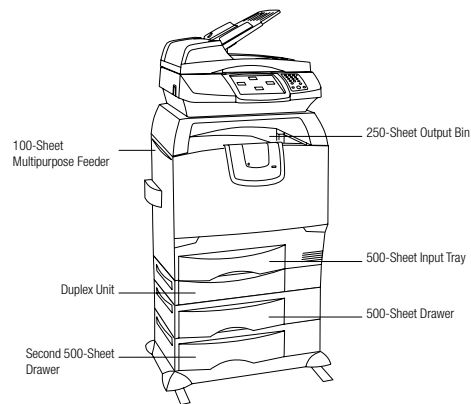

Part #	Model
21J0700	Lexmark X782e XL
Part #	Laser Toner/Print Cartridge
C782U1KG	C782 XL, X782e XL Black XL Extra High Yield Return Program Print Cartridge
C782U2KG	C782 XL, X782e XL Black XL Extra High Yield Print Cartridge
C782U1CG	C782 XL, X782e XL Cyan XL Extra High Yield Return Program Print Cartridge
C782U2CG	C782 XL, X782e XL Cyan XL Extra High Yield Print Cartridge
C782U1MG	C782 XL, X782e XL Magenta XL Extra High Yield Return Program Print Cartridge
C782U2MG	C782 XL, X782e XL Magenta XL Extra High Yield Print Cartridge
C782U1YG	C782 XL, X782e XL Yellow XL Extra High Yield Return Program Print Cartridge
C782U2YG	C782 XL, X782e XL Yellow XL Extra High Yield Print Cartridge
Part #	Paper and Transparencies
12A950	Glossy Laser Paper, Letter (200)
12A8240	Color Laser Transparencies, Letter (50)
12A8600	Outdoor Media, Letter (100)
12A8940	Banner Laser Paper (50) - 8.27"
Part #	Paper Handling*
20B2300	500-Sheet Drawer
20B2373	500-Sheet Tray
20B2700	2,000-Sheet High Capacity Feeder
1023100	Envelope Drawer
20B3340	Outdoor Media Drawer
20B3000	5-Bin Mailbox
20B3050	Output Expander
20B3060	StapleSmart™ Finisher
11K3188	Staple Cartridges
20B5000	Banner Media Tray

Part #	Memory Options
1021208	32MB Flash Card
1021209	64MB Flash Card
1021243	Japanese Font Card
1021240	Korean Font Card
1021241	Simplified Chinese Font Card
1021242	Traditional Chinese Font Card
Part #	Application Solutions
21J0577	Bar Code Card
21J0579	Card for IPDS/SCS/TNe
21J0578	Forms Card
21J0581	Lexmark Print/Crypt Card
14T0370	Common Access Card (CAC) Reader
Part #	Connectivity
1021294	USB Cable (2 meter)
14T0145	N4050e 802.11g Wireless Print Server
14T0220	MarkNet N7020e Gigabit Ethernet - 4 USB
Part #	Extended Warranties
2349416	2-Years Total Onsite Service, Next Business Day
2349417	3-Years Total Onsite Service, Next Business Day
2349418	4-Years Total Onsite Service, Next Business Day
2349420	1-Year Onsite Service Renewal, Next Business Day
Part #	User Replaceable Parts
40X2540	4600 MFP Option Pick Roller
40X2538	4600 MFP Option Separator (Pick) Roll Pad
40X1831	Fuser Kit (110-120V)
40X1826	ITU Kit

■ Paper Handling Standard

*Requires scanner to be placed adjacent to MFP

In the box

Lexmark's guarantee to you

Lexmark's 1-Year Onsite Service, Next Business Day warranty on the Lexmark XL Series provides added peace of mind. Enhanced service offerings may be available by contacting your Lexmark representative or visiting www.lexmark.com. Optimize your printer's performance and investment value by using Original Lexmark Supplies, Parts and Service.

Environmental commitment

Cost-saving and environmental features

- Duplex models are Energy Star compliant
- Duplex printing, Print and Hold, multi-up and support of recycled paper help reduce paper consumption
- Power Saver Mode reduces energy consumption
- Extra High Yield Cartridges and Lexmark Cartridge Collection Program help reduce waste