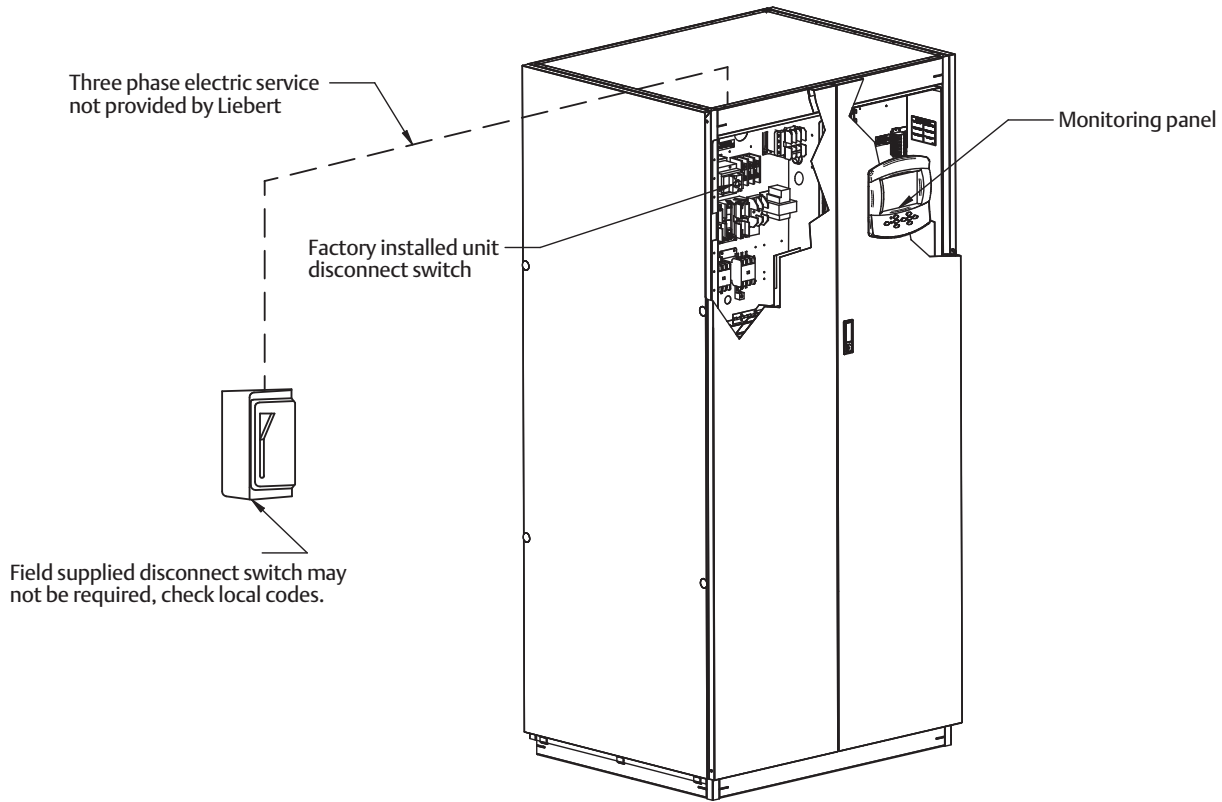

Liebert DCP

NOTE: Refer to specification sheet for full load amp. and wire size amp. ratings.