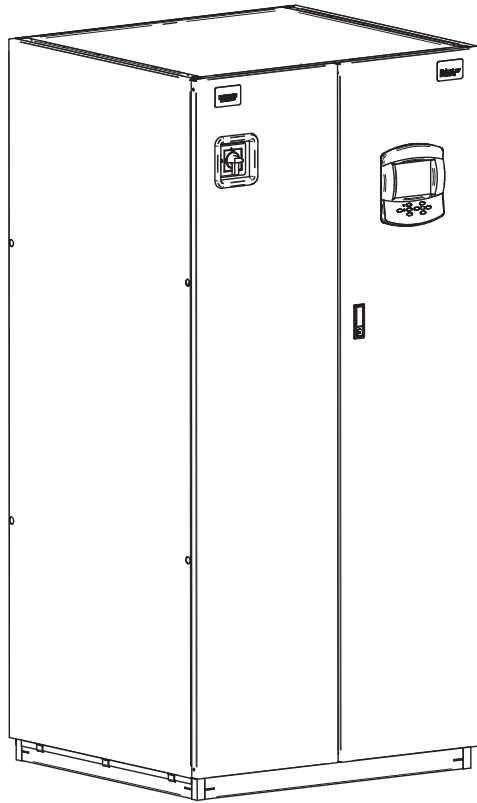

CABINET AND FRAME -

Custom powder painted steel panels. A hinged control access panel opens to a second front panel, which is a protected enclosure for all high voltage components. Frame is constructed of 14 gauge heli-arc welded tubular steel and painted using an auto-deposition coating system.

Liebert DCP

The shaded area indicates a recommended clearance of 36" (914mm) be provided for component access.

Unit Dimensional Data

Floor Cutout Dimensions

DIMENSIONAL DATA inches (mm)							SHIPPED WEIGHT lbs (kg)	
MODEL 50/60 HZ	A	B*	C	D**	E**	F	DOM.	EXPORT
DCP200	38 (965)	34 (864)	33 1/8(841)	34 (864)	37 (940)	78 (1981)	1020 (463)	1083 (491)

* Dimension Does Not Include the Bezel of the Disconnect Switch.

** Represent Dimensions of Drip Tray.

Liebert DCP

**Bottom View
Drip Tray Dimensions**

Unit Piping Outlet Connection Sizes, inches, Od Cu				
MODEL	Pipe Connection Point			
50/60 HZ	A	B	C	D
DCP200	2-5/8	2-5/8	2-5/8	2-5/8