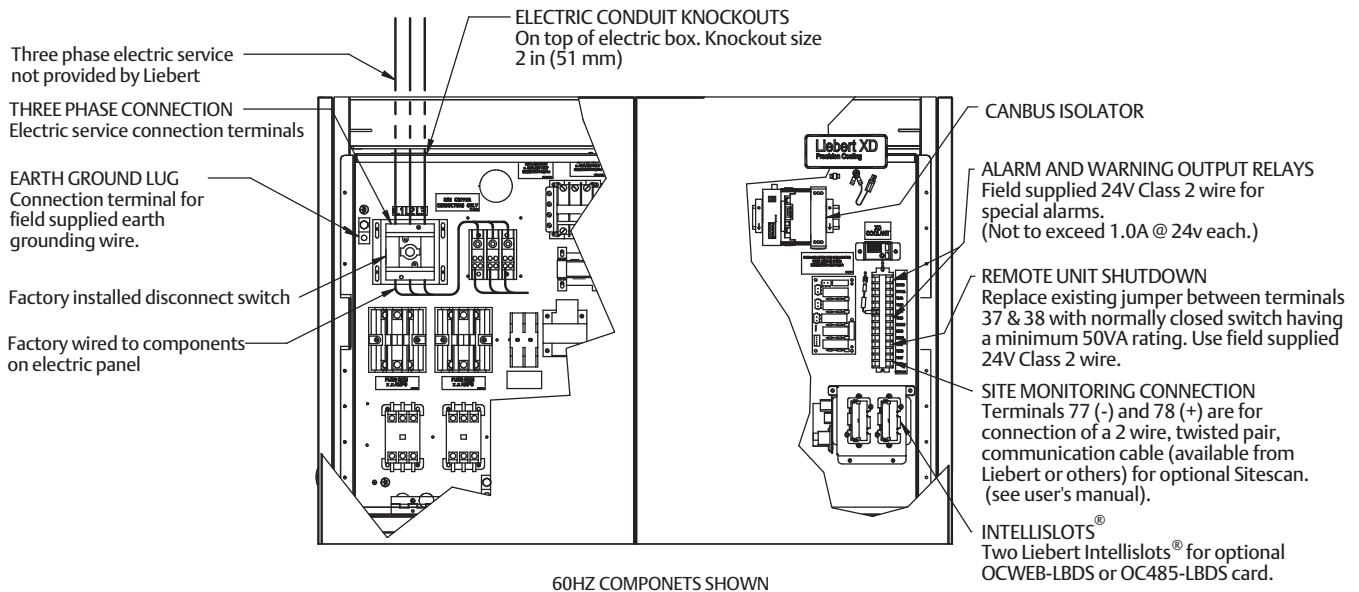

Liebert DCP

The shaded area indicates a recommended clearance of 36" (914mm) be provided for component access.

Unit Dimensional Data

Floor Cutout Dimensions

DIMENSIONAL DATA inches (mm)							SHIPPED WEIGHT lbs (kg)	
MODEL 50/60 HZ	A	B*	C	D**	E**	F	DOM.	EXPORT
DCP200	38 (965)	34 (864)	33 1/8(841)	34 (864)	37 (940)	78 (1981)	1020 (463)	1083 (491)

* Dimension Does Not Include the Bezel of the Disconnect Switch.

** Represent Dimensions of Drip Tray.

Liebert DCP

**Bottom View
Drip Tray Dimensions**

Unit Piping Outlet Connection Sizes, inches, Od Cu				
MODEL	Pipe Connection Point			
50/60 HZ	A	B	C	D
DCP200	2-5/8	2-5/8	2-5/8	2-5/8

Liebert DCP

NOTE: Refer to specification sheet for full load amp. and wire size amp. ratings.

Liebert DCP

Liebert DCP Extra Low Voltage field connection points

Free Manuals Download Website

<http://myh66.com>