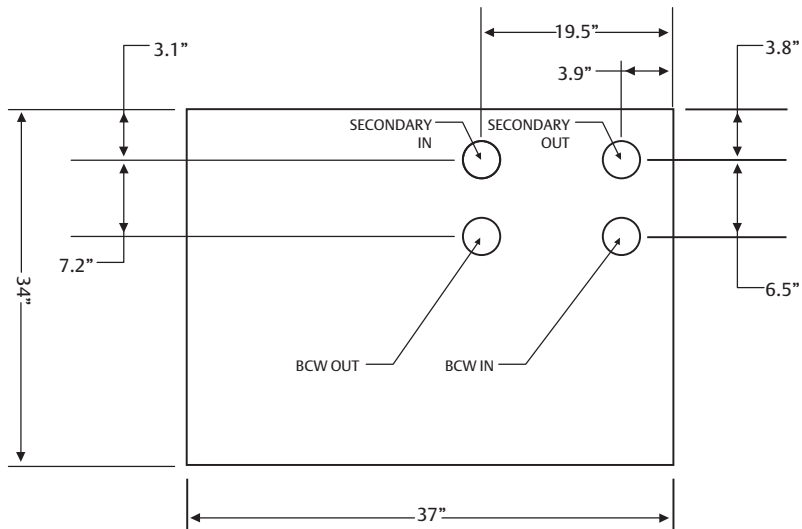

Liebert DCP

The shaded area indicates a recommended clearance of 36" (914mm) be provided for component access.

Unit Dimensional Data

Floor Cutout Dimensions

DIMENSIONAL DATA inches (mm)							SHIPPED WEIGHT lbs (kg)	
MODEL 50/60 HZ	A	B*	C	D**	E**	F	DOM.	EXPORT
DCP200	38 (965)	34 (864)	33 1/8(841)	34 (864)	37 (940)	78 (1981)	1020 (463)	1083 (491)

* Dimension Does Not Include the Bezel of the Disconnect Switch.

** Represent Dimensions of Drip Tray.

Liebert DCP

**Bottom View
Drip Tray Dimensions**

Unit Piping Outlet Connection Sizes, inches, Od Cu				
MODEL	Pipe Connection Point			
50/60 HZ	A	B	C	D
DCP200	2-5/8	2-5/8	2-5/8	2-5/8

Liebert DCP

NOTE: Refer to specification sheet for full load amp. and wire size amp. ratings.

Liebert DCP

Liebert DCP Extra Low Voltage field connection points

Free Manuals Download Website

<http://myh66.com>