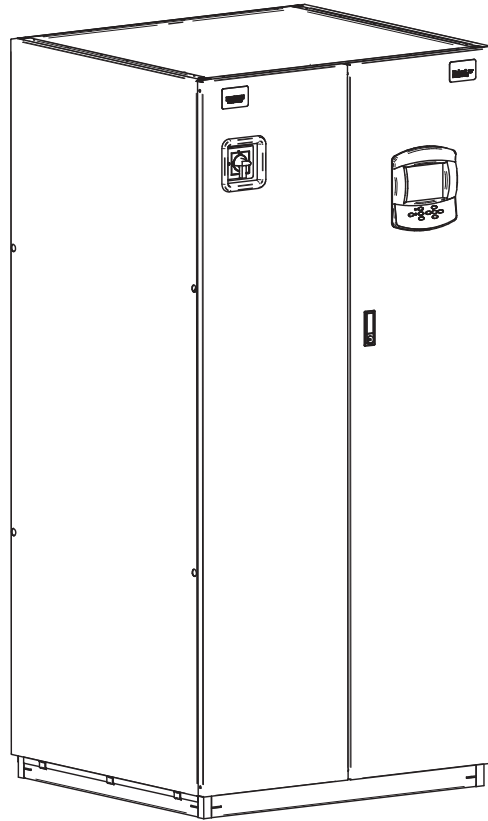

Liebert DCP

STANDARD FEATURES

HEAT EXCHANGER - Brazed plate design with interwoven circuiting constructed of stainless steel plates, copper brazed.

PUMPS - Centrifugal type.

STANDARD CONTROL PROCESSOR -

The standard control system is microprocessor-based with an external LCD numerical display to allow observation of specified settable functions. Normal operating conditions are indicated on the LCD display panel, which is mounted to the unit. The control system also monitors unit operation and activates an alarm when any of the specified factory preset conditions are exceeded.

CABINET AND FRAME -

Custom powder painted steel panels. A hinged control access panel opens to a second front panel, which is a protected enclosure for all high voltage components. Frame is constructed of 14 gauge heli-arc welded tubular steel and painted using an auto-deposition coating system.

Liebert DCP

The shaded area indicates a recommended clearance of 36" (914mm) be provided for component access.

Unit Dimensional Data

Floor Cutout Dimensions

DIMENSIONAL DATA inches (mm)							SHIPPED WEIGHT lbs (kg)	
MODEL 50/60 HZ	A	B*	C	D**	E**	F	DOM.	EXPORT
DCP200	38 (965)	34 (864)	33 1/8(841)	34 (864)	37 (940)	78 (1981)	1020 (463)	1083 (491)

* Dimension Does Not Include the Bezel of the Disconnect Switch.

** Represent Dimensions of Drip Tray.

Liebert DCP

**Bottom View
Drip Tray Dimensions**

Unit Piping Outlet Connection Sizes, inches, Od Cu				
MODEL	Pipe Connection Point			
50/60 HZ	A	B	C	D
DCP200	2-5/8	2-5/8	2-5/8	2-5/8