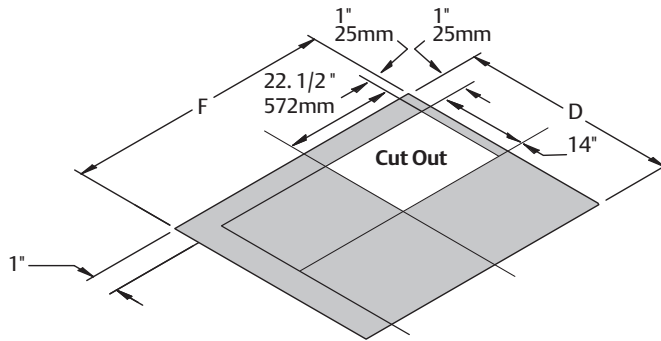

Liebert DCP

The shaded area indicates a recommended clearance of 36" (914mm) be provided for component access.

Unit Dimensional Data

Floor Cutout Dimensions

DIMENSIONAL DATA inches (mm)							SHIPPED WEIGHT lbs (kg)	
MODEL 50/60 HZ	A	B*	C	D**	E**	F	DOM.	EXPORT
DCP200	38 (965)	34 (864)	33 1/8(841)	34 (864)	37 (940)	78 (1981)	1020 (463)	1083 (491)

* Dimension Does Not Include the Bezel of the Disconnect Switch.

** Represent Dimensions of Drip Tray.

Liebert DCP

**Bottom View
Drip Tray Dimensions**

Unit Piping Outlet Connection Sizes, inches, Od Cu				
MODEL	Pipe Connection Point			
50/60 HZ	A	B	C	D
DCP200	2-5/8	2-5/8	2-5/8	2-5/8