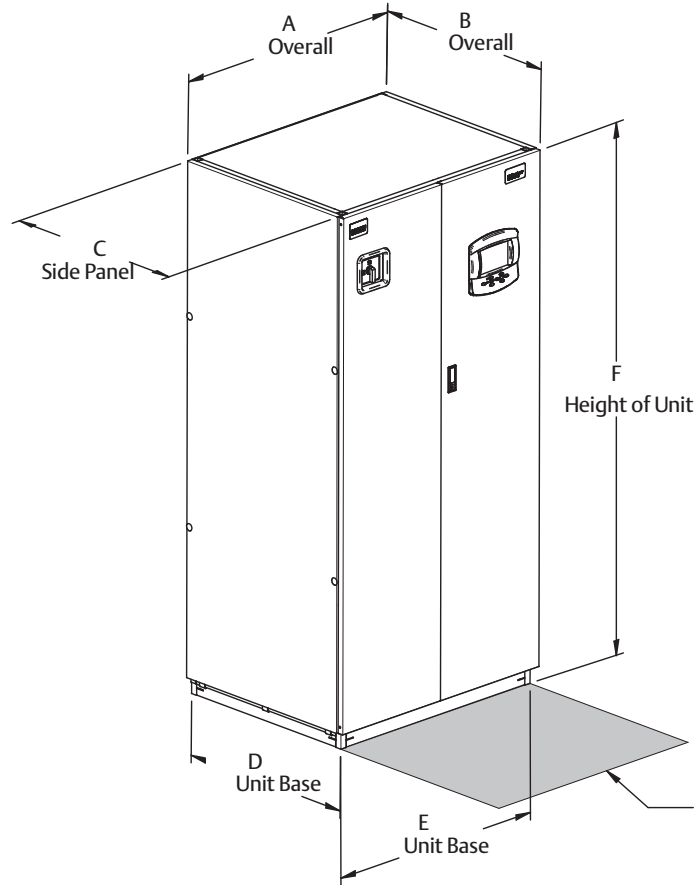

CABINET AND FRAME -

Custom powder painted steel panels. A hinged control access panel opens to a second front panel, which is a protected enclosure for all high voltage components. Frame is constructed of 14 gauge heli-arc welded tubular steel and painted using an auto-deposition coating system.

Liebert DCP

The shaded area indicates a recommended clearance of 36" (914mm) be provided for component access.

Unit Dimensional Data

Floor Cutout Dimensions

DIMENSIONAL DATA inches (mm)							SHIPPED WEIGHT lbs (kg)	
MODEL 50/60 HZ	A	B*	C	D**	E**	F	DOM.	EXPORT
DCP200	38 (965)	34 (864)	33 1/8(841)	34 (864)	37 (940)	78 (1981)	1020 (463)	1083 (491)

* Dimension Does Not Include the Bezel of the Disconnect Switch.

** Represent Dimensions of Drip Tray.

Liebert DCP

**Bottom View
Drip Tray Dimensions**

Unit Piping Outlet Connection Sizes, inches, Od Cu				
MODEL	Pipe Connection Point			
50/60 HZ	A	B	C	D
DCP200	2-5/8	2-5/8	2-5/8	2-5/8