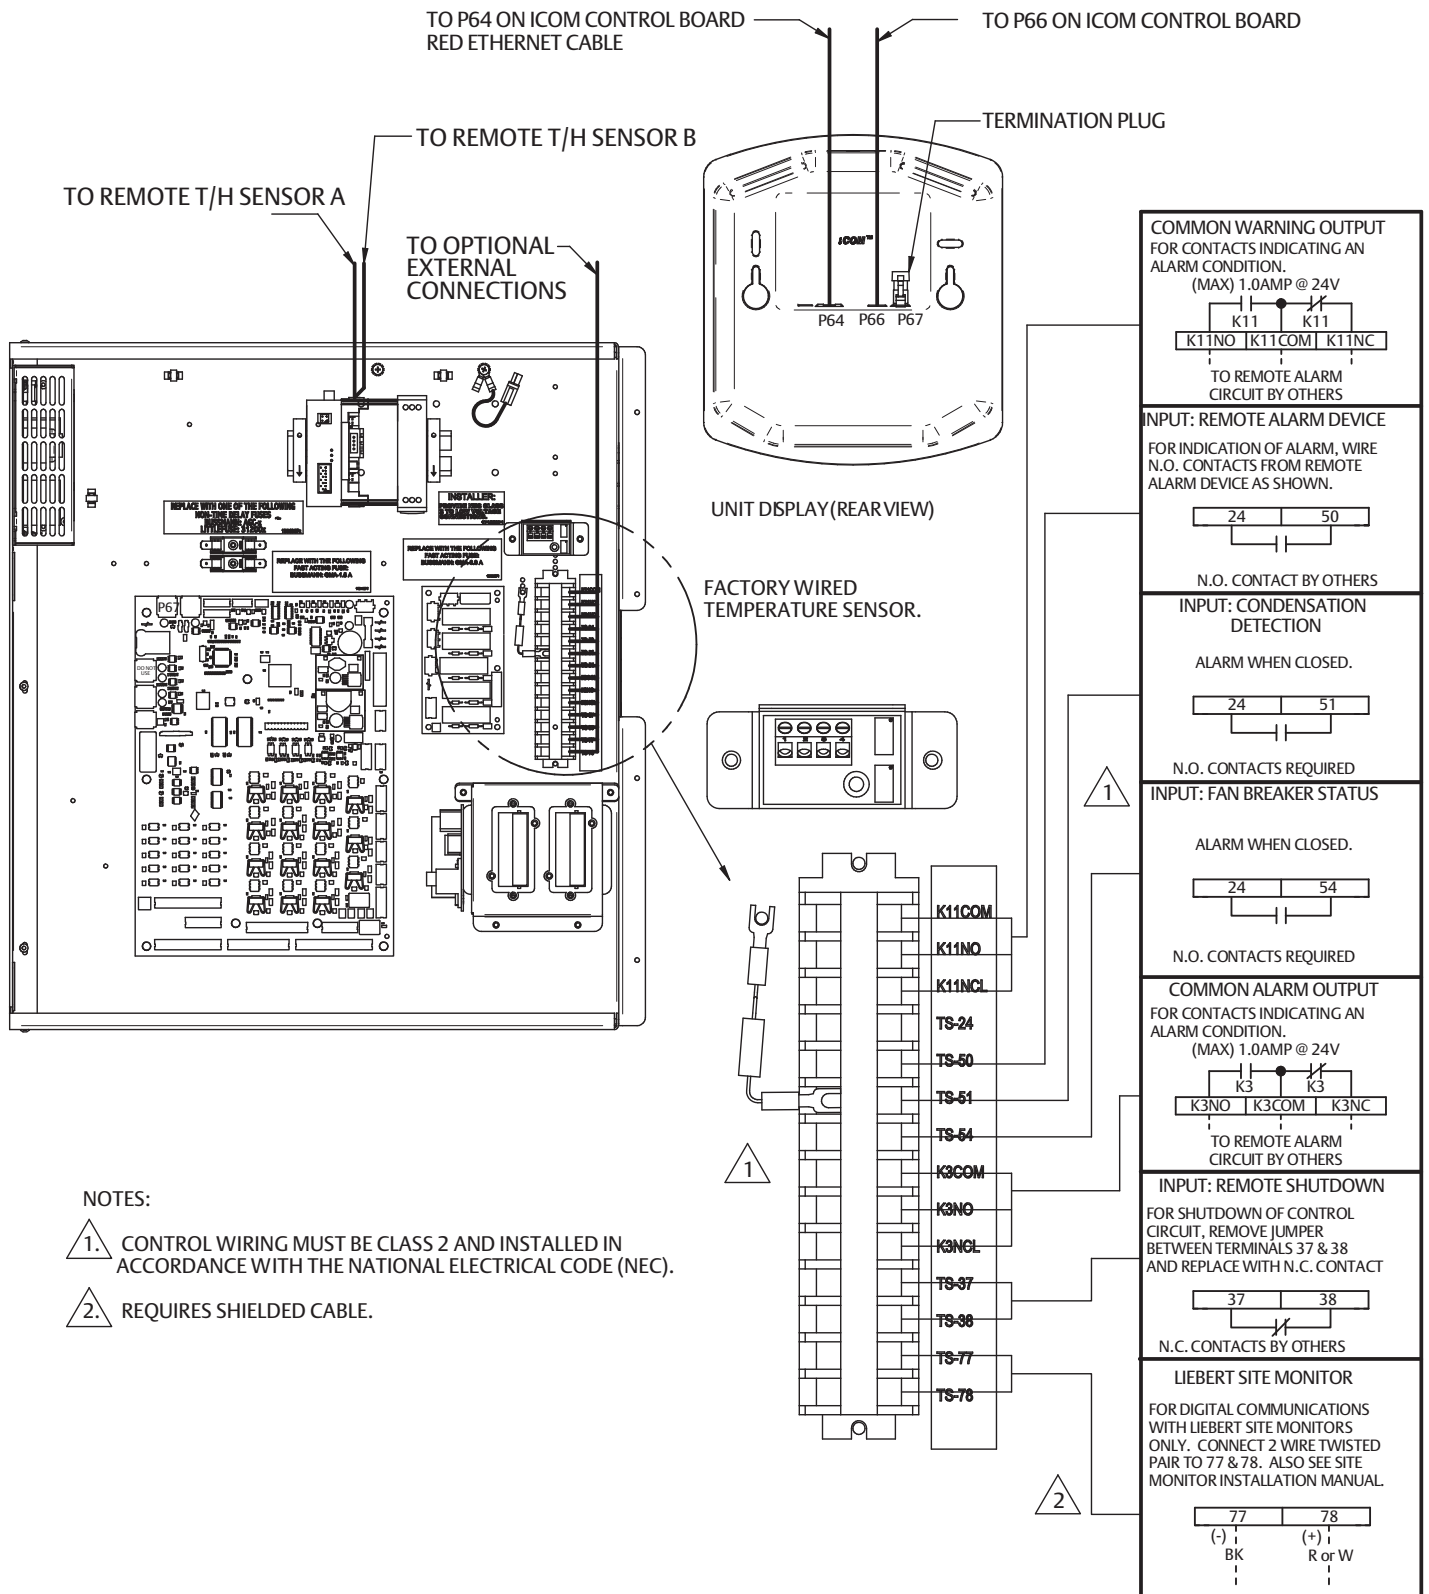

Liebert DCP

The shaded area indicates a recommended clearance of 36" (914mm) be provided for component access.

Unit Dimensional Data

Floor Cutout Dimensions

DIMENSIONAL DATA inches (mm)							SHIPPED WEIGHT lbs (kg)	
MODEL 50/60 HZ	A	B*	C	D**	E**	F	DOM.	EXPORT
DCP200	38 (965)	34 (864)	33 1/8(841)	34 (864)	37 (940)	78 (1981)	1020 (463)	1083 (491)

* Dimension Does Not Include the Bezel of the Disconnect Switch.

** Represent Dimensions of Drip Tray.

Liebert DCP

**Bottom View
Drip Tray Dimensions**

Unit Piping Outlet Connection Sizes, inches, Od Cu				
MODEL	Pipe Connection Point			
50/60 HZ	A	B	C	D
DCP200	2-5/8	2-5/8	2-5/8	2-5/8

Liebert DCP

NOTE: Refer to specification sheet for full load amp. and wire size amp. ratings.

Liebert DCP

Liebert DCP Extra Low Voltage field connection points

Free Manuals Download Website

<http://myh66.com>