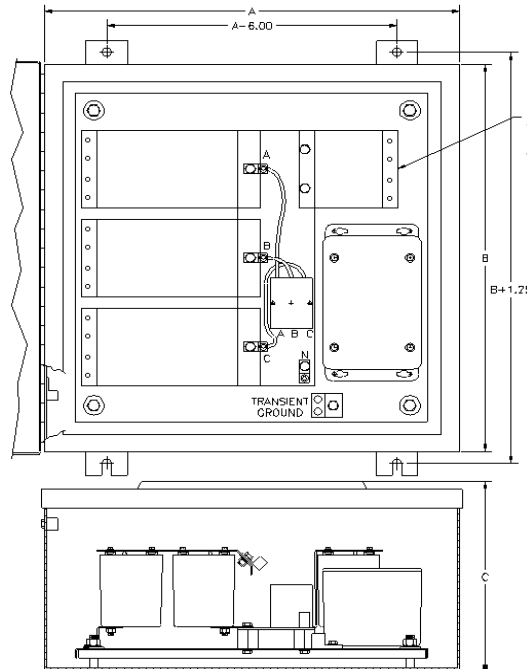

Case Size	
..S111	A = 16"
..Y111	B = 20"
..D110	C = 10"
..S222	A = 20"
..Y222	B = 24"
..D220	C = 10"
..S333	A = 24"
..Y333	B = 24"
..D330	C = 10"
..S444	A = 24"
..Y444	B = 30"
..D440	C = 10"

Job Name _____
Model # _____
Date _____
Qty _____
Quote # _____