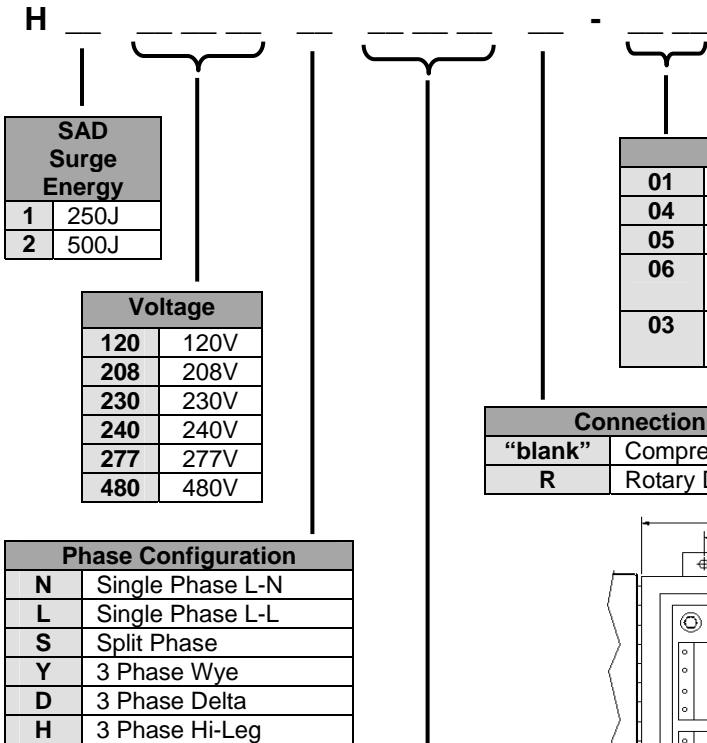

Example Part Number: **H2120Y444R-03** = 500Joules, 120/208V 3-Phase Wye, 750 kA per phase, Rotary Disconnect, LED's, Alarm & Dual Counters

Life Cycle Surge Testing 10kA, 20kV, IEEE Cat. C3		
Unit	Per Mode	Per Phase
250kA	15,000	30,000
320kA	30,000	60,000
400kA	45,000	90,000
750kA	60,000	120,000

UL 1449 second edition		
Voltage	Modes	Clamping
120/208	L-N	330
	L-G	400
	N-G	400
	L-L	700
277/480	L-N	700
	L-G	800
	N-G	800
	L-L	1500
240	L-G	700
	L-L	700
480	L-G	1500
	L-L	1500

SAD Surge Energy	
1	250J
2	500J

Voltage	
120	120V
208	208V
230	230V
240	240V
277	277V
480	480V

Option Codes	
01	LED
04	LED, Alarm
05	LED, Surge Counter
06	LED, Alarm, Surge Counter
03	LED, Alarm, Dual Surge Counters

Connection Type	
"blank"	Compression Lugs
R	Rotary Disconnect