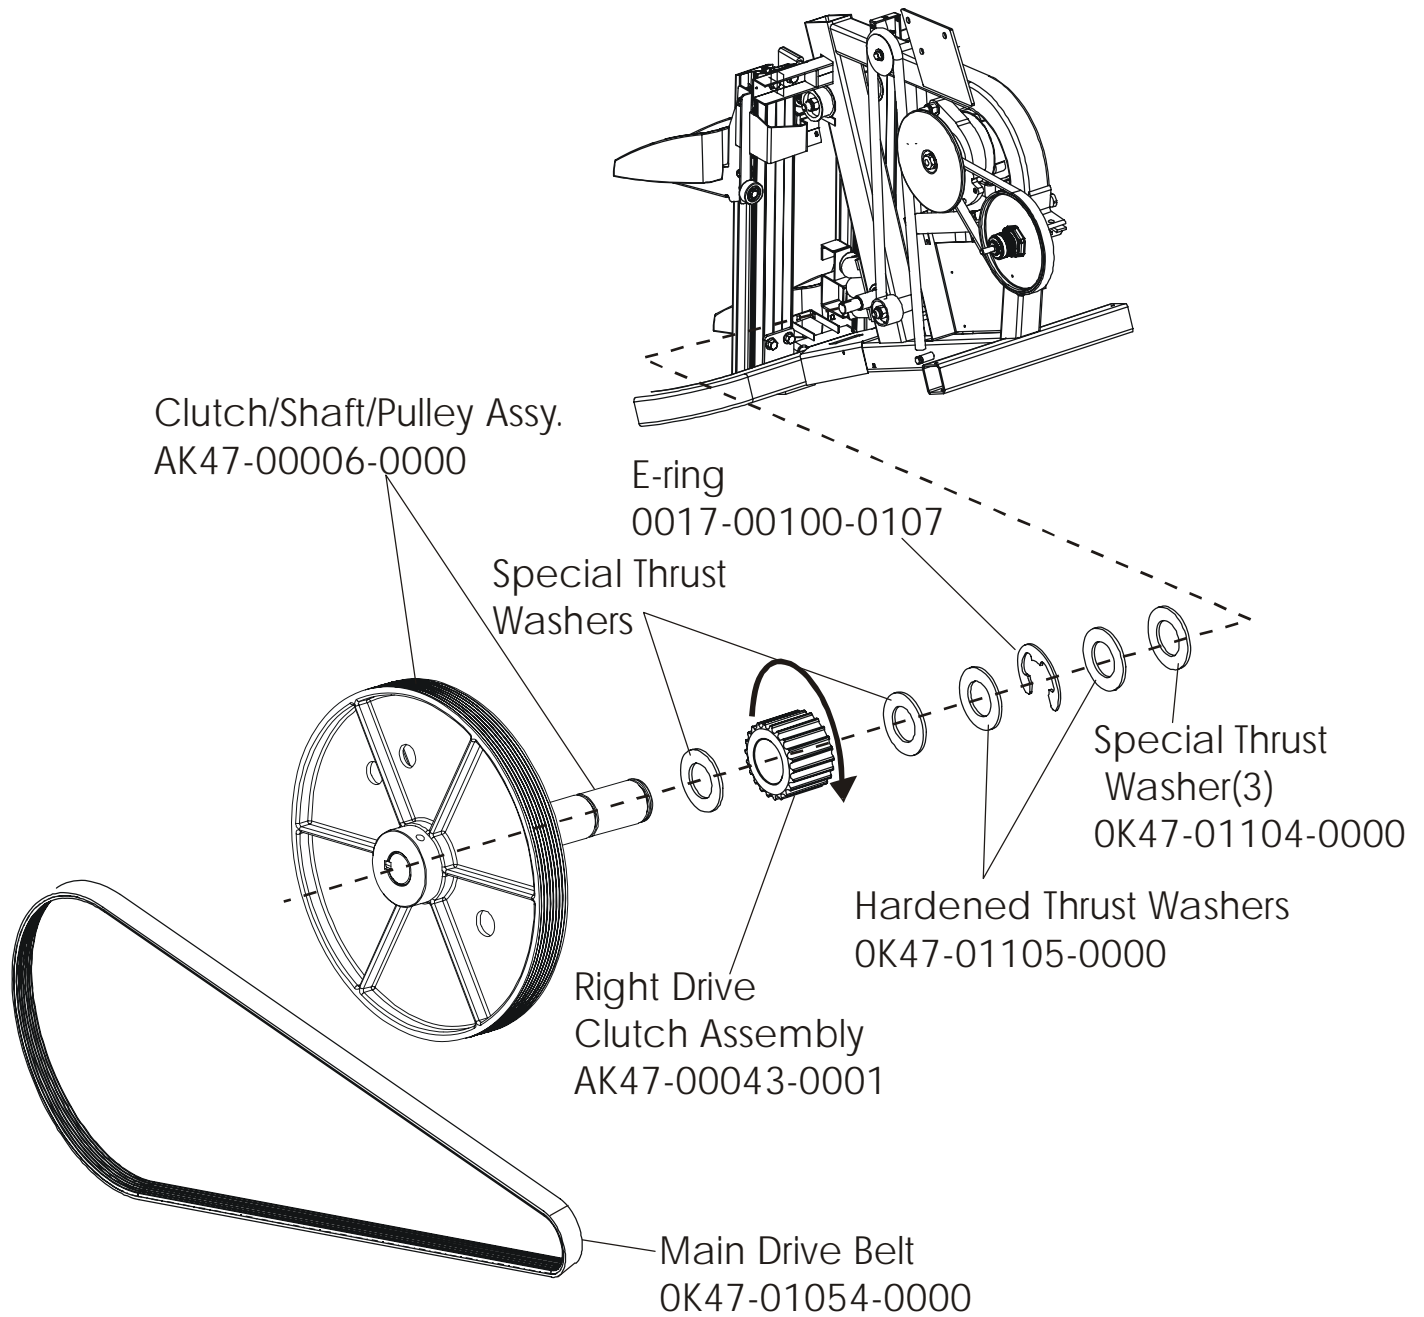

ARCTIC SILVER 95SE
Clutch/Shaft/Pulley Assembly

95SE-0XXX-04
S/N MSU100000 and up