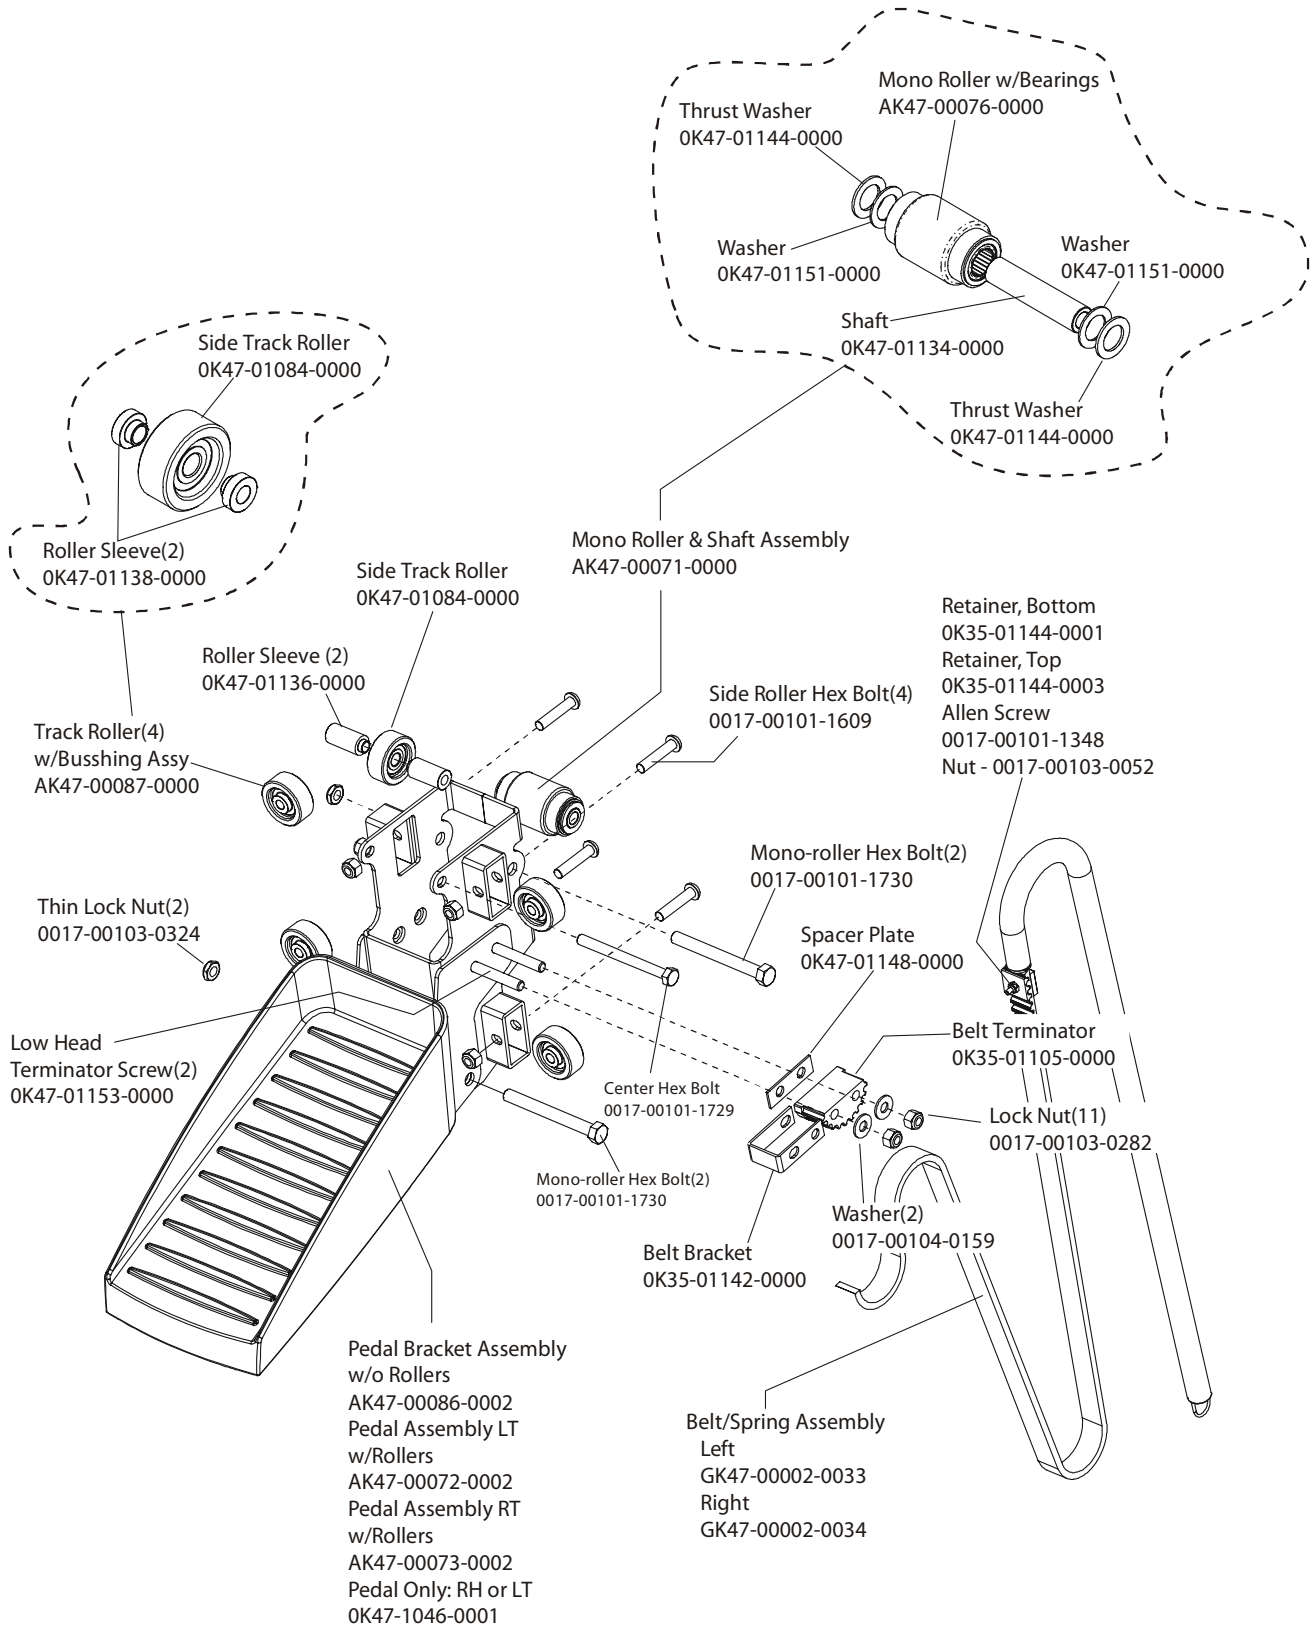

The version –04, 95SE has both Life Pulse sensors and Telemetry for reading Heart rate.

CONSOLE ASSEMBLY	
Part Number	Description
AK47-00174-0001	CONS-ASSY: MFG; 95SE-04; NTSC; ENG
AK47-00174-0004	CONS-ASSY: MFG; 95SE-04; NTSC; SPN
AK47-00174-0006	CONS-ASSY: MFG; 95SE-04; NTSC; JAP
AK47-00174-0007	CONS-ASSY: MFG; 95SE-04; NTSC; FRN
AK47-00174-0011	CONS-ASSY: MFG; 95SE-04; NTSC; CHI
AK47-00175-0002	CONS-ASSY: MFG; 95SE-04; PAL; ENG
AK47-00175-0003	CONS-ASSY: MFG; 95SE-04; PAL; GER
AK47-00175-0004	CONS-ASSY: MFG; 95SE-04; PAL; SPN
AK47-00175-0007	CONS-ASSY: MFG; 95SE-04; PAL; FRN
AK47-00175-0008	CONS-ASSY: MFG; 95SE-04; PAL; ITL
AK47-00175-0009	CONS-ASSY: MFG; 95SE-04; PAL; DUT
AK47-00175-0010	CONS-ASSY: MFG; 95SE-04; PAL; POR
AK47-00175-0011	CONS-ASSY: MFG; 95SE-04; PAL; CHI

ARCTIC SILVER 95SE
Frame Components

95SE-0XXX-04
S/N MSU100000 and up

ARCTIC SILVER 95SE
Shrouds and Pedal Tube

95SE-0XXX-04
S/N MSU100000 and up

ARCTIC SILVER 95SE

Pedal Assembly

95SE-0XXX-04
S/N MSU100000 and up

ARCTIC SILVER 95SE
Clutch/Shaft/Pulley Assembly

95SE-0XXX-04
S/N MSU100000 and up

ARCTIC SILVER 95SE
Left Clutch Assembly

95SE-0XXX-04
S/N MSU100000 and up

ARCTIC SILVER 95SE
Crossover Pulley Assembly

95SE-0XXX-04
S/N MSU100000 and up