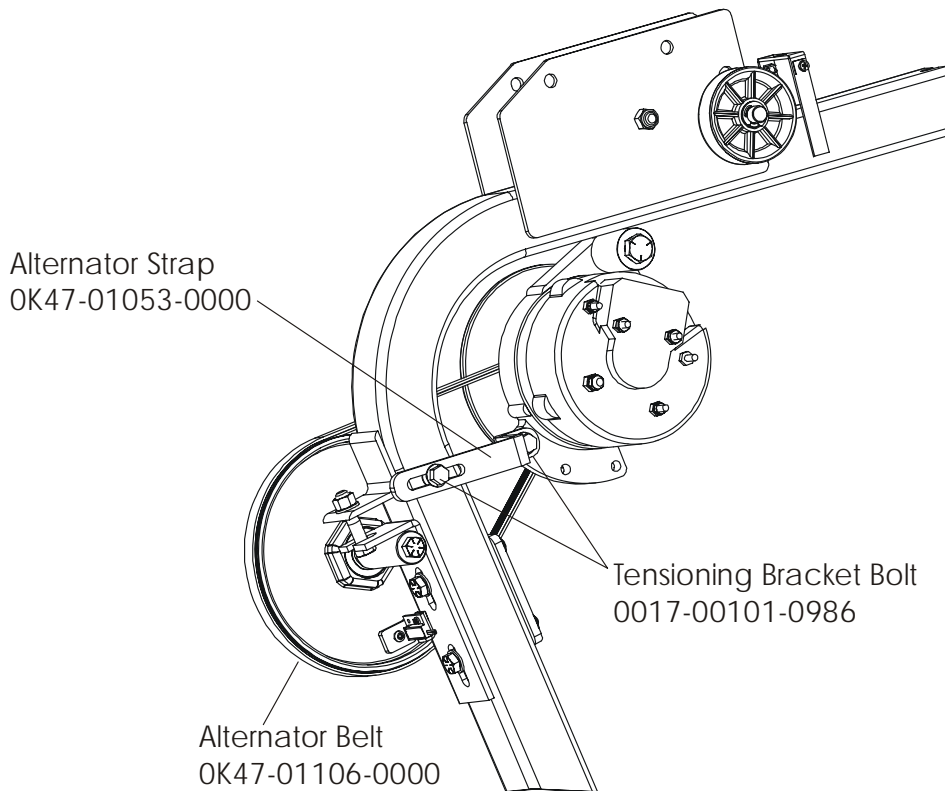

ARCTIC SILVER 95SE
Alternator Assembly

95SE-0XXX-04
S/N MSU100000 and up