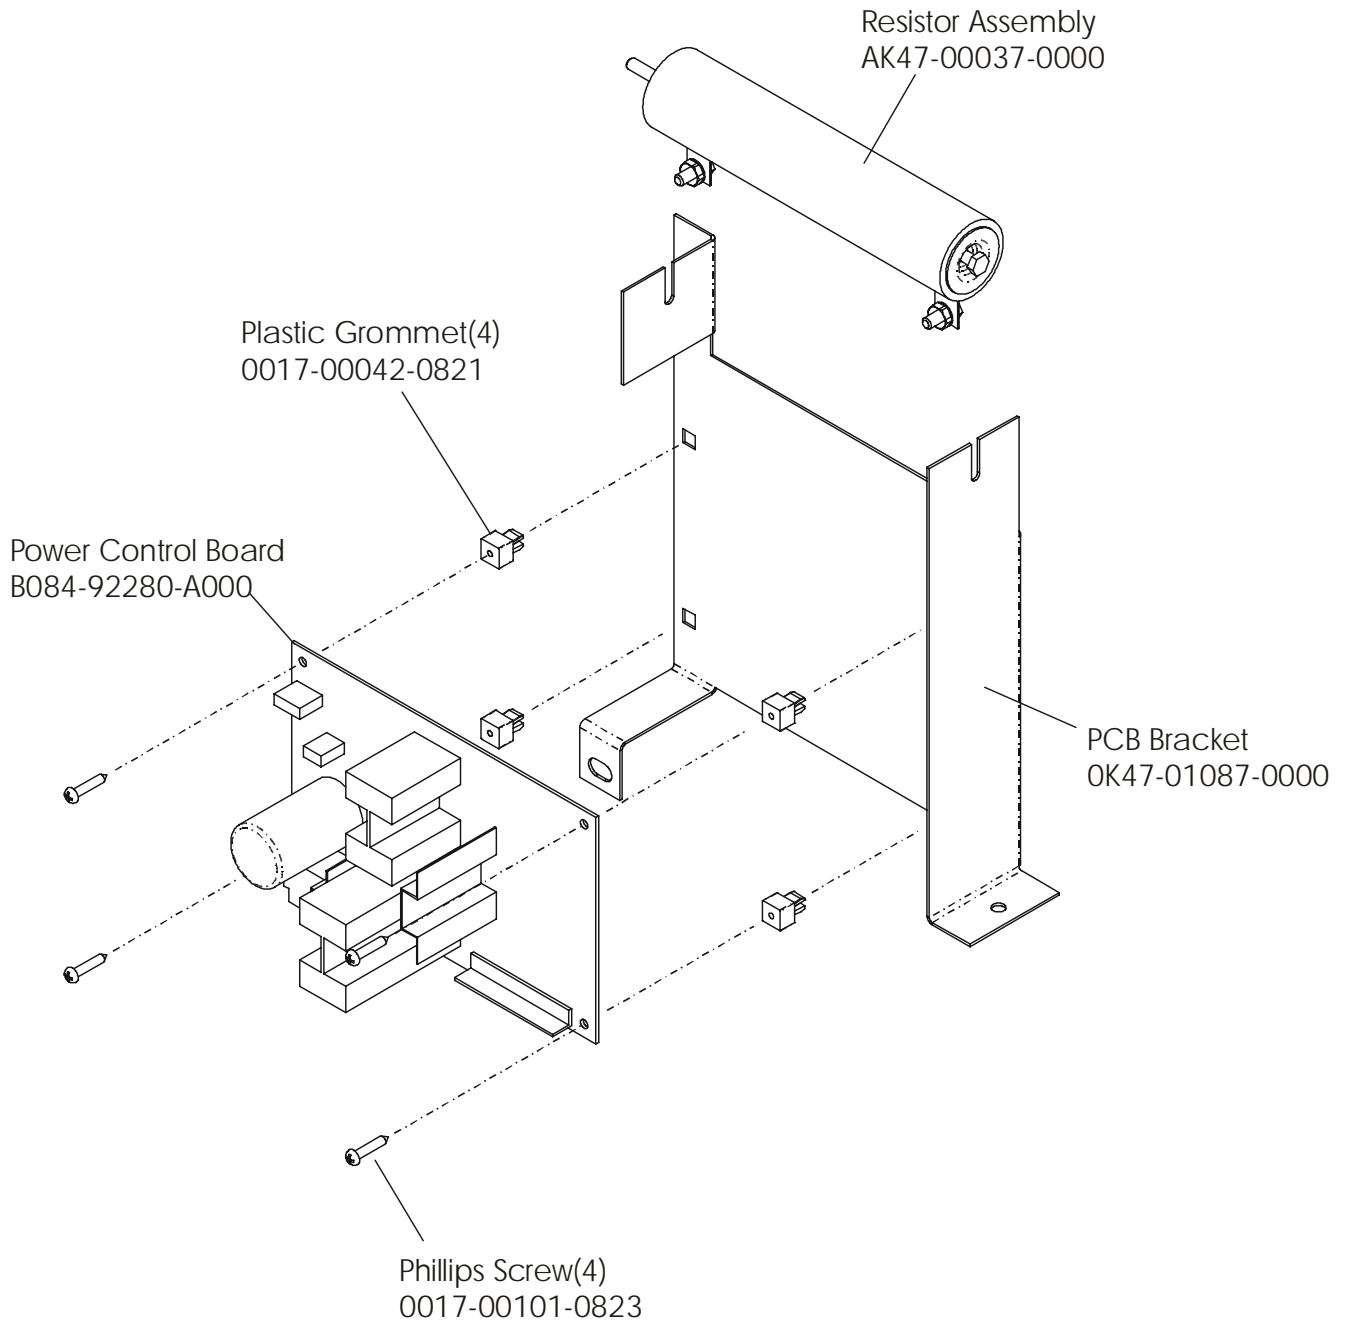

ARCTIC SILVER 95SE
Alternator Assembly

95SE-0XXX-04
S/N MSU100000 and up

ARCTIC SILVER 95SE
Power Control Board & Resistor

95SE-0XXX-04
S/N MSU100000 and up

ARCTIC SILVER 95SE

Cables

95SE-0XXX-04
S/N MSU10000 and up