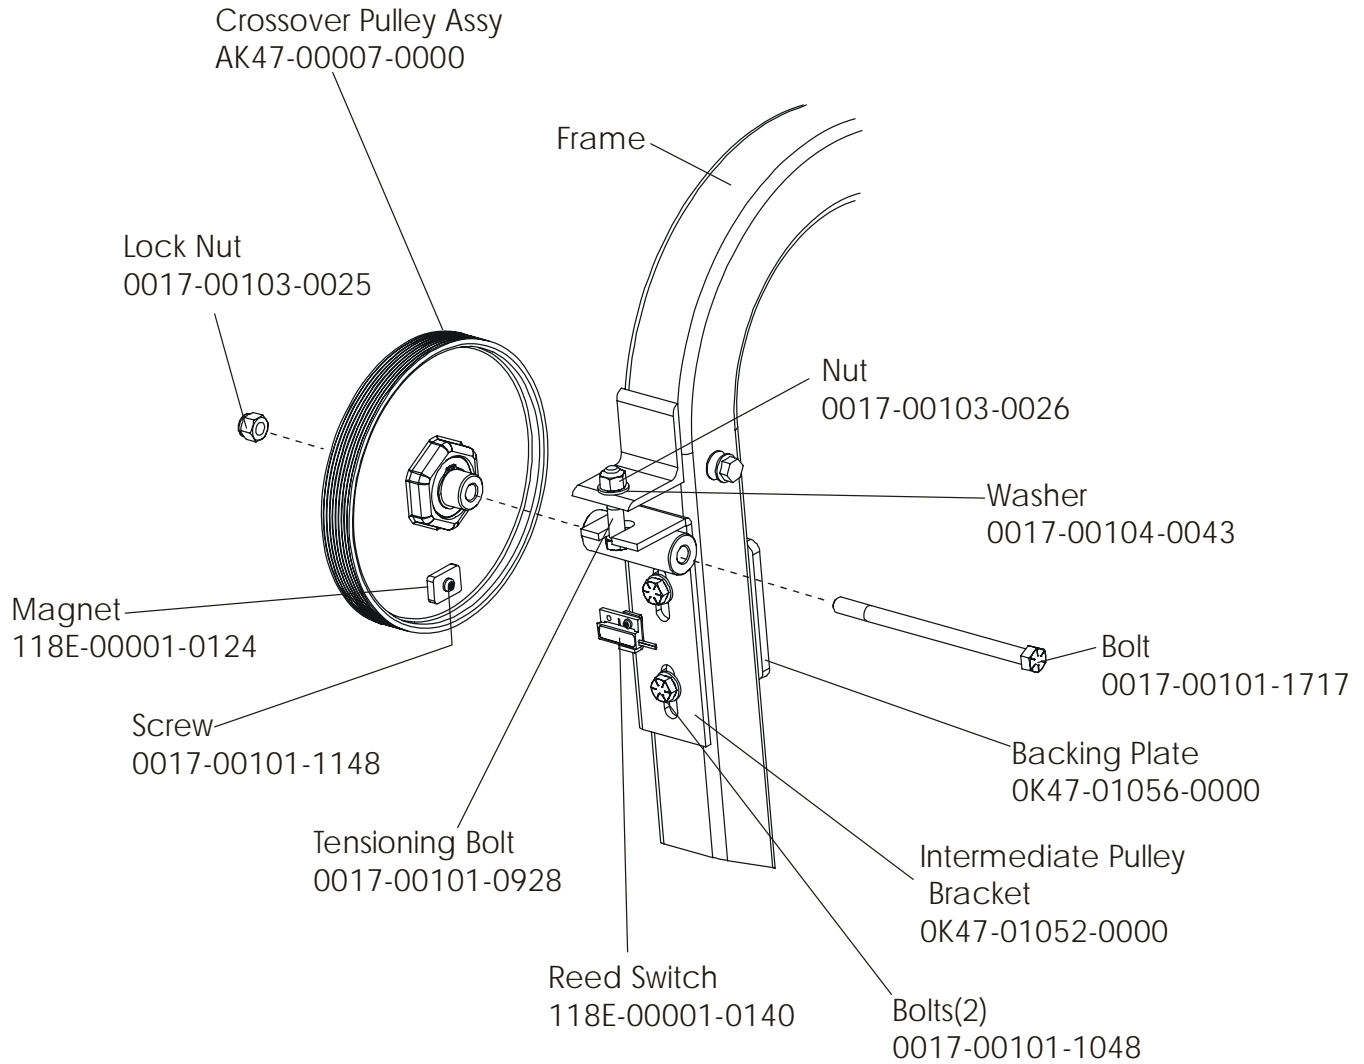

ARCTIC SILVER 95SE
Clutch/Shaft/Pulley Assembly

95SE-0XXX-04
S/N MSU100000 and up

ARCTIC SILVER 95SE
Left Clutch Assembly

95SE-0XXX-04
S/N MSU100000 and up

ARCTIC SILVER 95SE
Crossover Pulley Assembly

95SE-0XXX-04
S/N MSU100000 and up