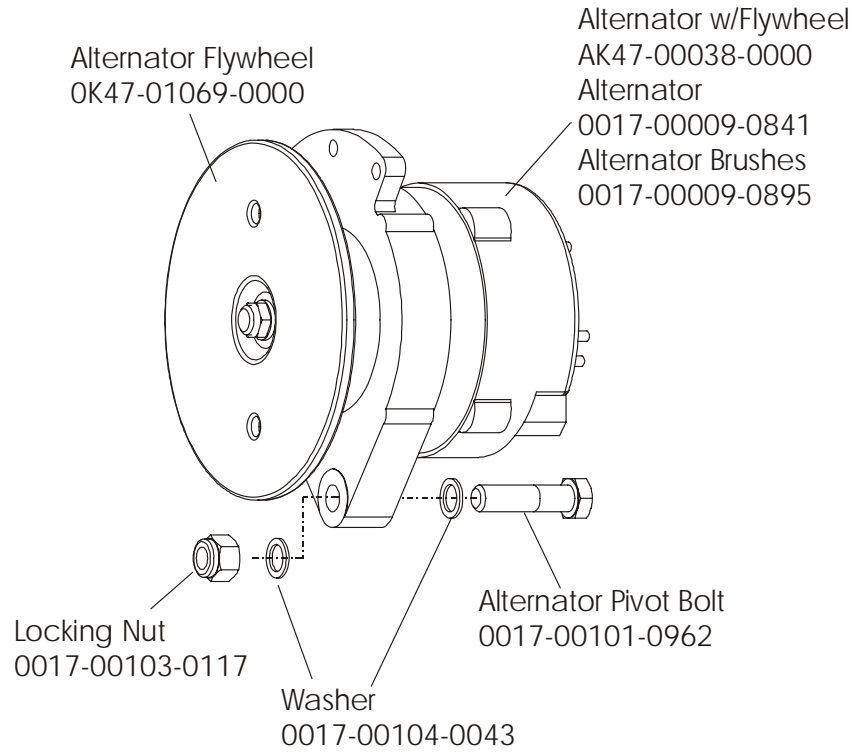

ARCTIC SILVER 95SE
Alternator Assembly

95SE-0XXX-04
S/N MSU100000 and up