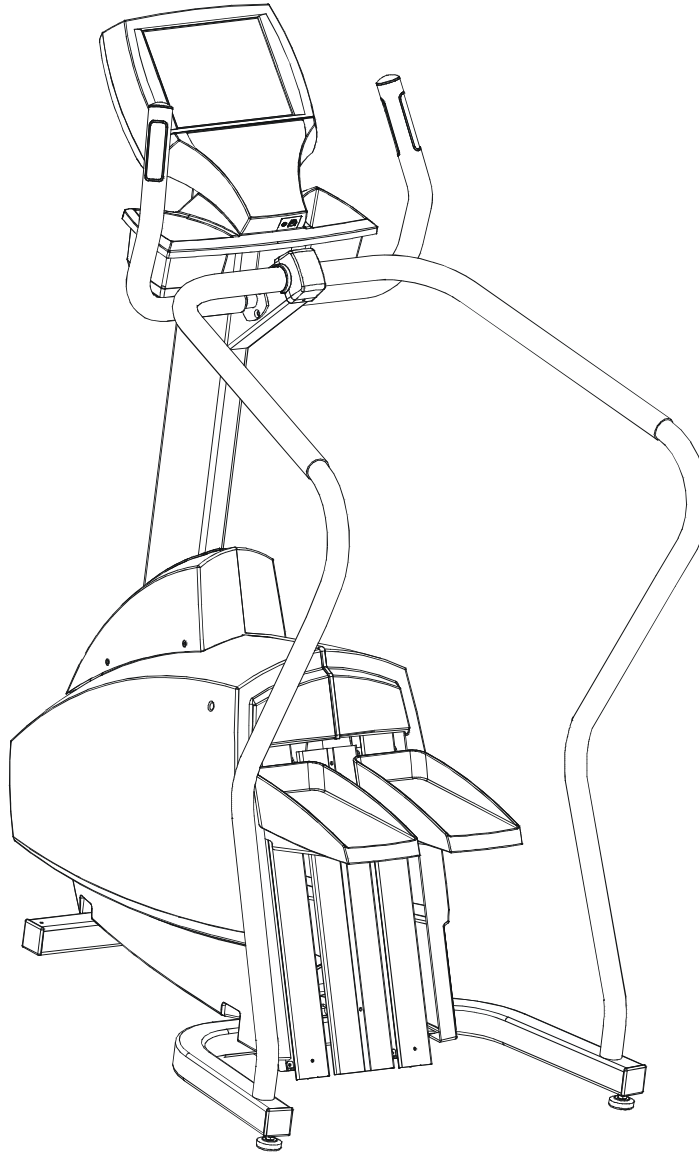

LifeFitness

ARCTIC SILVER 95Se Stairclimber

Customer Support Services
PARTS MANUAL rev 14 Jul 2008

ARCTIC SILVER 95SE
REFERENCES

95SE-0XXX-04
S/N MSU100000 and up

OPERATION MANUAL – (ENG)	M051-00K47-A136
OPERATION MANUAL – (F/S/P)	M051-00K47-A137
OPERATION MANUAL – (G/D/I)	M051-00K47-A138
OPERATION MANUAL – (JAP)	M051-00K47-A139
OPERATION MANUAL – (CHI)	M051-00K47-A140
PARTS BAG	AK47-00123-0001
HARDWARE BAG	AK47-00106-0000
POWER SUPPLY 12V, 4.5A Without Line Cord	118E-00001-0161
LINE CORD, DOM. 10A 125V	0017-00003-0704
LINE CORD, CON. 10A 250V	0017-00003-0691
LINE CORD, 10A U.K.	0017-00003-0889
LINE CORD, AUSTRALIA	0017-00003-0918
TOUCH-UP PAINT: SPRAY CAN	0017-00008-0204
.5 OZ. BOTTLE	0017-00008-0205
.33 OZ. PEN	0017-00008-0206
SERVICE MANUAL	M051-00K47-A013

	Page
CONSOLE ASSEMBLY	4
CONSOLE COMPONENTS.....	5
FRAME COMPONENTS.....	6
SHROUDS AND PEDAL TUBE	7
PEDAL ASSEMBLY.....	8
CLUTCH/SHAFT/PULLEY ASSEMBLY	9
LEFT CLUTCH ASSEMBLY	10
CROSSOVER PULLEY ASSEMBLY	11
ALTERNATOR ASSEMBLY.....	12
GUIDE ROLLERS	13
POWER CONTROL BOARD & RESISTORS	14
POLAR CAP & HR ELECTRODES	15
CABLES.....	16

The version –04, 95SE has both Life Pulse sensors and Telemetry for reading Heart rate.

CONSOLE ASSEMBLY	
Part Number	Description
AK47-00174-0001	CONS-ASSY: MFG; 95SE-04; NTSC; ENG
AK47-00174-0004	CONS-ASSY: MFG; 95SE-04; NTSC; SPN
AK47-00174-0006	CONS-ASSY: MFG; 95SE-04; NTSC; JAP
AK47-00174-0007	CONS-ASSY: MFG; 95SE-04; NTSC; FRN
AK47-00174-0011	CONS-ASSY: MFG; 95SE-04; NTSC; CHI
AK47-00175-0002	CONS-ASSY: MFG; 95SE-04; PAL; ENG
AK47-00175-0003	CONS-ASSY: MFG; 95SE-04; PAL; GER
AK47-00175-0004	CONS-ASSY: MFG; 95SE-04; PAL; SPN
AK47-00175-0007	CONS-ASSY: MFG; 95SE-04; PAL; FRN
AK47-00175-0008	CONS-ASSY: MFG; 95SE-04; PAL; ITL
AK47-00175-0009	CONS-ASSY: MFG; 95SE-04; PAL; DUT
AK47-00175-0010	CONS-ASSY: MFG; 95SE-04; PAL; POR
AK47-00175-0011	CONS-ASSY: MFG; 95SE-04; PAL; CHI