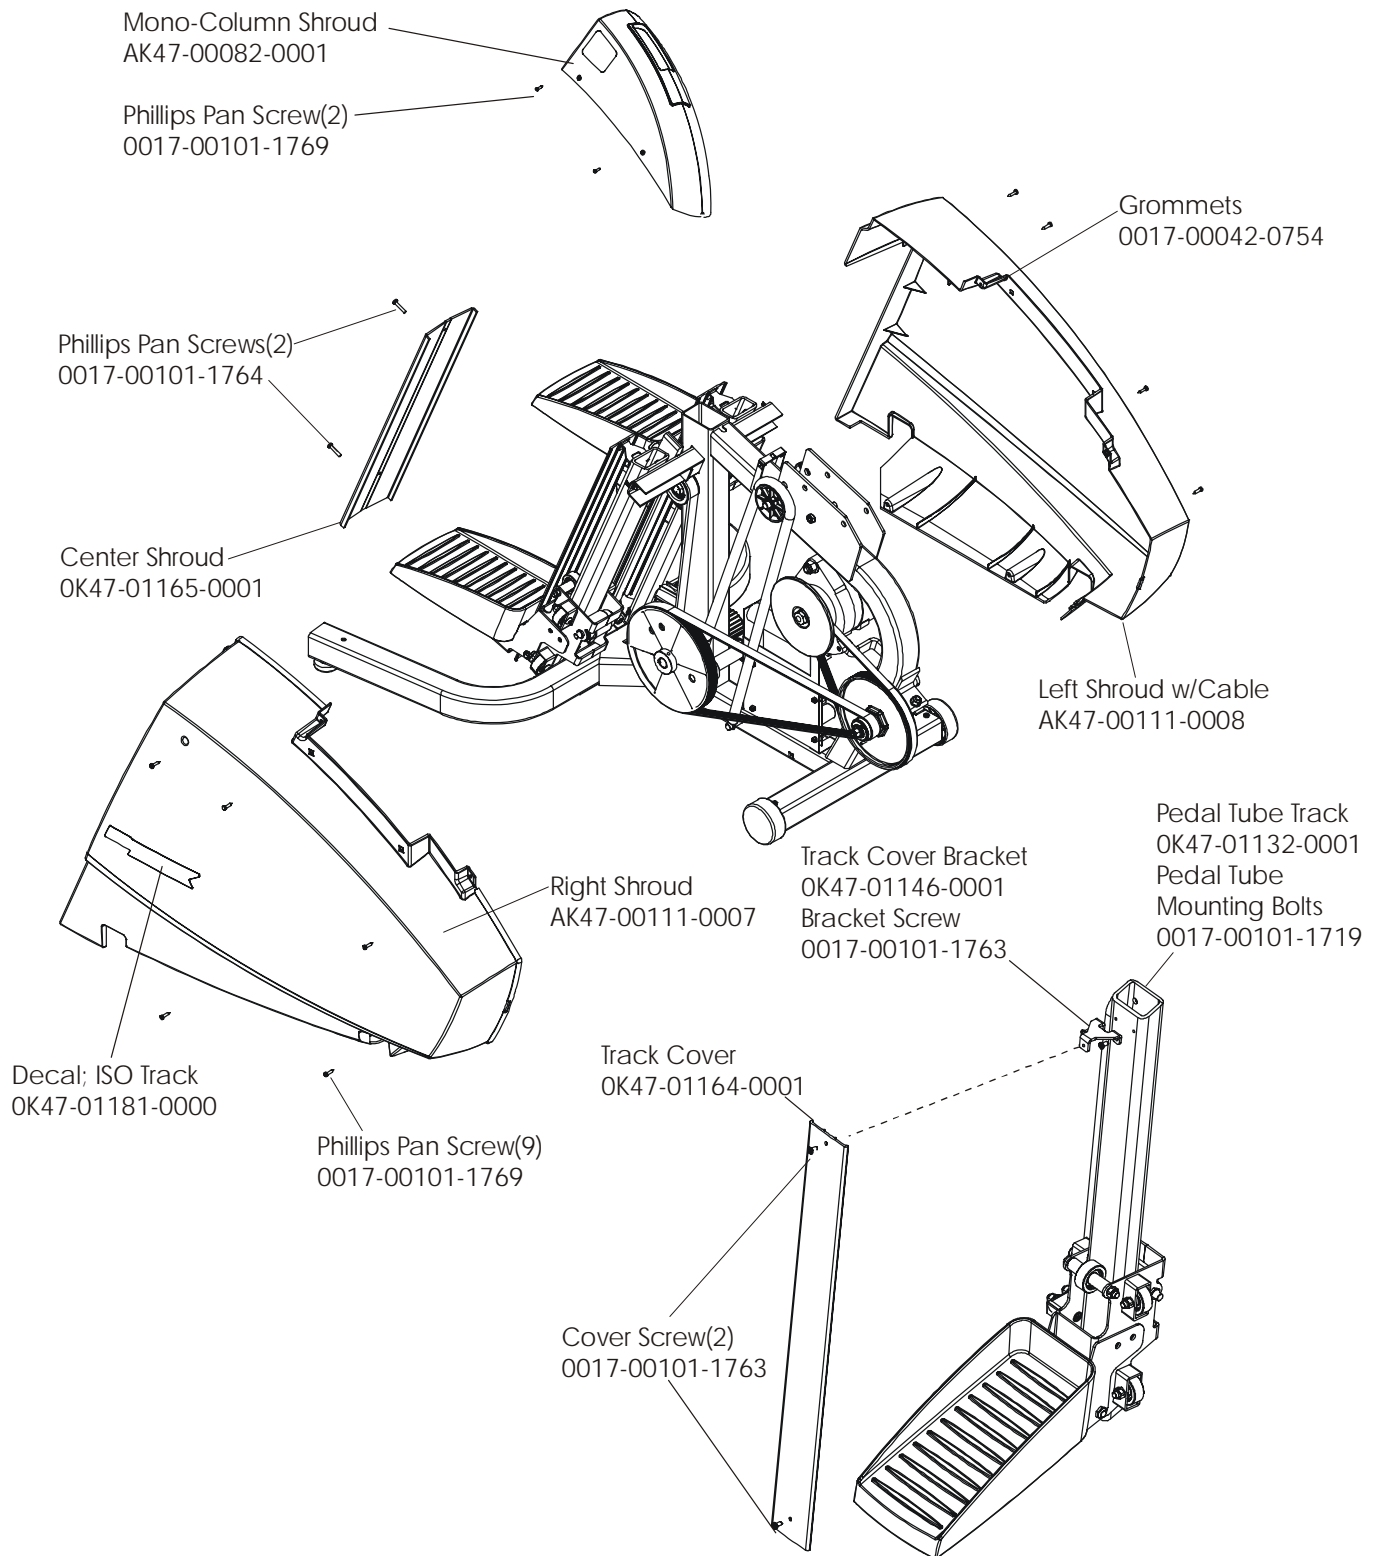

ARCTIC SILVER 95SE
Shrouds and Pedal Tube

95SE-0XXX-04
S/N MSU100000 and up