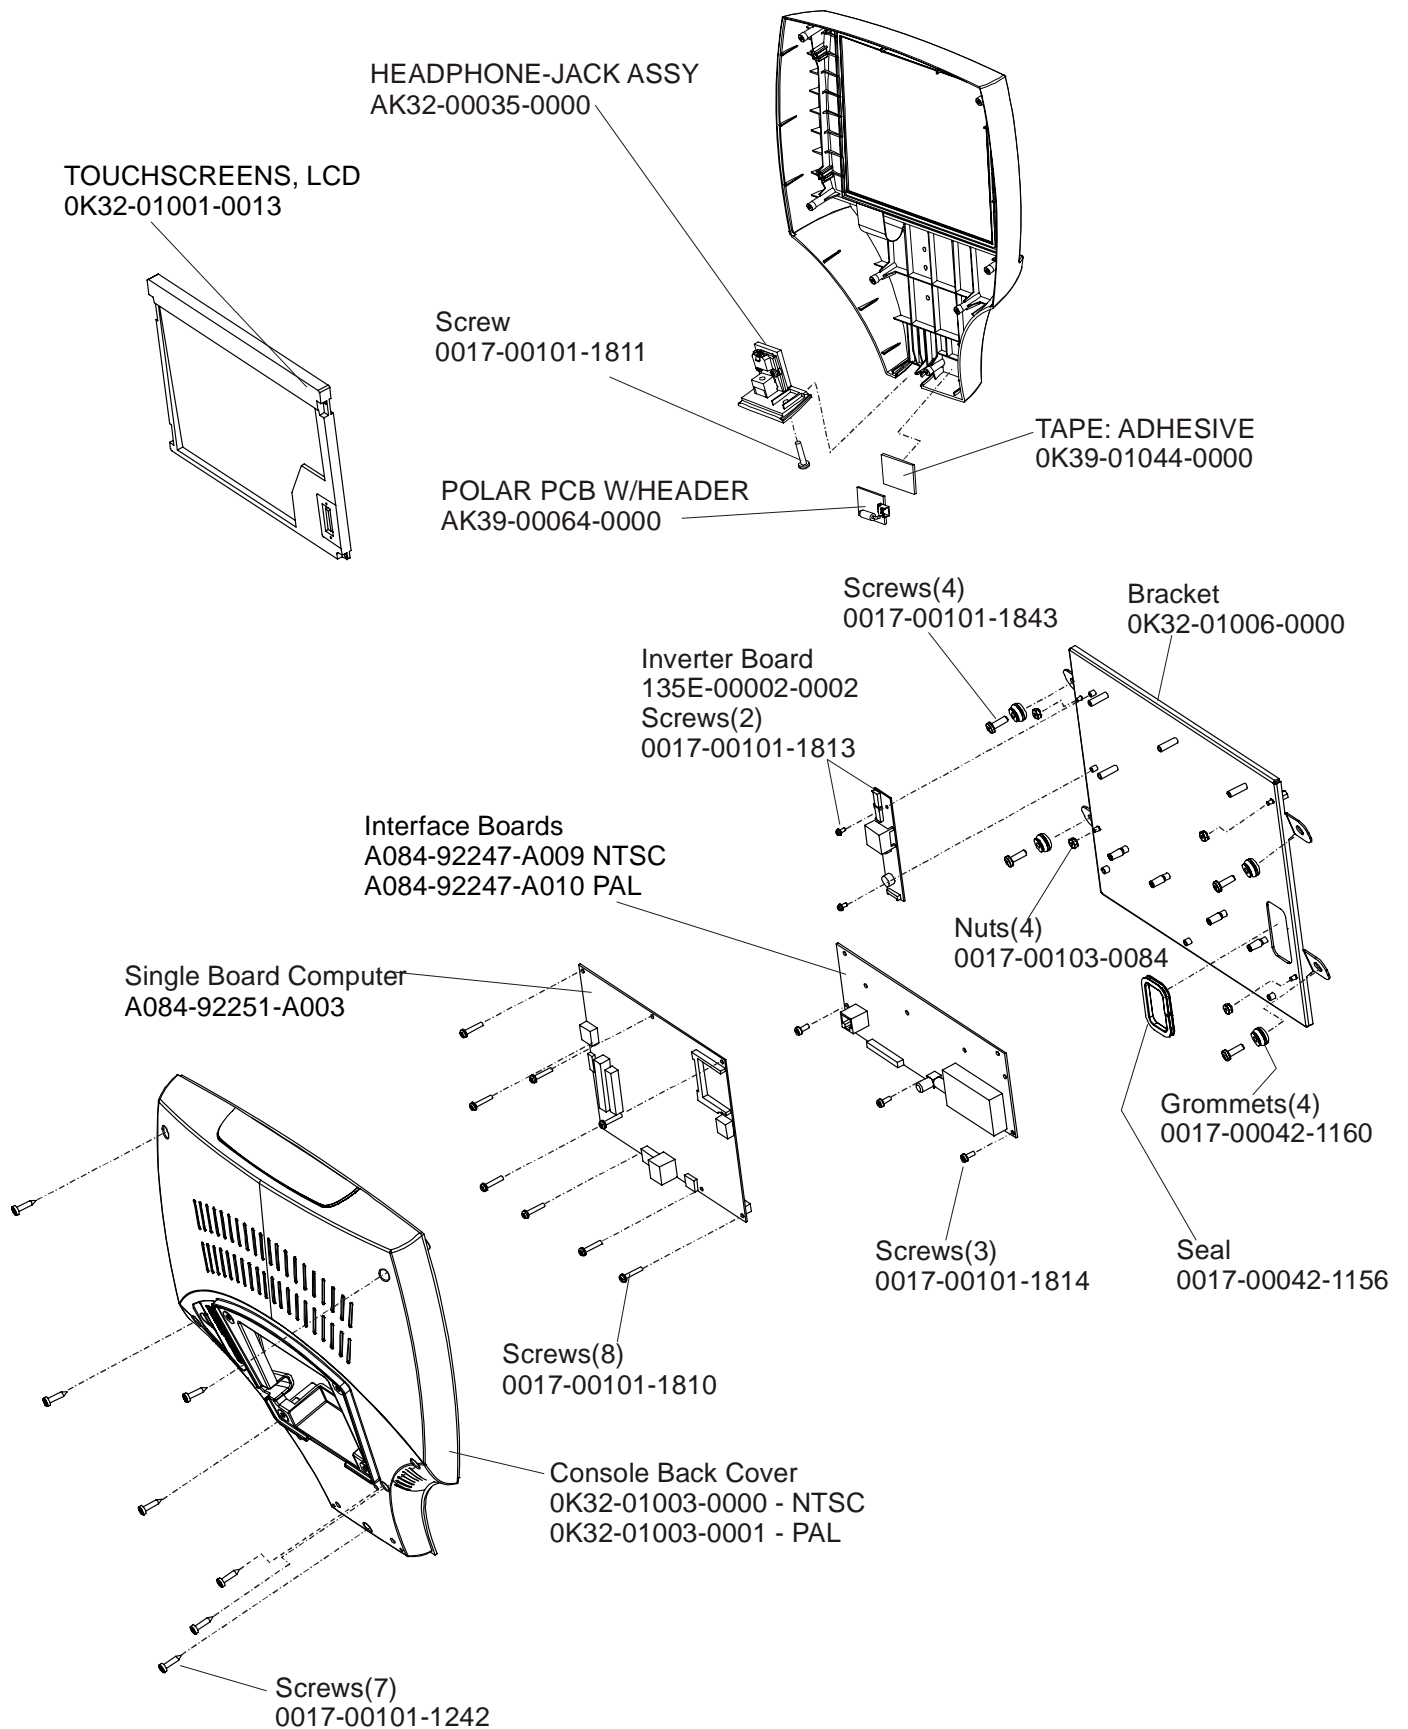

LifeFitness

ARCTIC SILVER 95Se Stairclimber

Customer Support Services
PARTS MANUAL rev 14 Jul 2008

ARCTIC SILVER 95SE
REFERENCES

95SE-0XXX-04
S/N MSU100000 and up

OPERATION MANUAL – (ENG)	M051-00K47-A136
OPERATION MANUAL – (F/S/P)	M051-00K47-A137
OPERATION MANUAL – (G/D/I)	M051-00K47-A138
OPERATION MANUAL – (JAP)	M051-00K47-A139
OPERATION MANUAL – (CHI)	M051-00K47-A140
PARTS BAG	AK47-00123-0001
HARDWARE BAG	AK47-00106-0000
POWER SUPPLY 12V, 4.5A Without Line Cord	118E-00001-0161
LINE CORD, DOM. 10A 125V	0017-00003-0704
LINE CORD, CON. 10A 250V	0017-00003-0691
LINE CORD, 10A U.K.	0017-00003-0889
LINE CORD, AUSTRALIA	0017-00003-0918
TOUCH-UP PAINT: SPRAY CAN	0017-00008-0204
.5 OZ. BOTTLE	0017-00008-0205
.33 OZ. PEN	0017-00008-0206
SERVICE MANUAL	M051-00K47-A013

	Page
CONSOLE ASSEMBLY	4
CONSOLE COMPONENTS.....	5
FRAME COMPONENTS.....	6
SHROUDS AND PEDAL TUBE	7
PEDAL ASSEMBLY.....	8
CLUTCH/SHAFT/PULLEY ASSEMBLY	9
LEFT CLUTCH ASSEMBLY	10
CROSSOVER PULLEY ASSEMBLY	11
ALTERNATOR ASSEMBLY.....	12
GUIDE ROLLERS	13
POWER CONTROL BOARD & RESISTORS	14
POLAR CAP & HR ELECTRODES	15
CABLES.....	16

The version –04, 95SE has both Life Pulse sensors and Telemetry for reading Heart rate.

CONSOLE ASSEMBLY	
Part Number	Description
AK47-00174-0001	CONS-ASSY: MFG; 95SE-04; NTSC; ENG
AK47-00174-0004	CONS-ASSY: MFG; 95SE-04; NTSC; SPN
AK47-00174-0006	CONS-ASSY: MFG; 95SE-04; NTSC; JAP
AK47-00174-0007	CONS-ASSY: MFG; 95SE-04; NTSC; FRN
AK47-00174-0011	CONS-ASSY: MFG; 95SE-04; NTSC; CHI
AK47-00175-0002	CONS-ASSY: MFG; 95SE-04; PAL; ENG
AK47-00175-0003	CONS-ASSY: MFG; 95SE-04; PAL; GER
AK47-00175-0004	CONS-ASSY: MFG; 95SE-04; PAL; SPN
AK47-00175-0007	CONS-ASSY: MFG; 95SE-04; PAL; FRN
AK47-00175-0008	CONS-ASSY: MFG; 95SE-04; PAL; ITL
AK47-00175-0009	CONS-ASSY: MFG; 95SE-04; PAL; DUT
AK47-00175-0010	CONS-ASSY: MFG; 95SE-04; PAL; POR
AK47-00175-0011	CONS-ASSY: MFG; 95SE-04; PAL; CHI