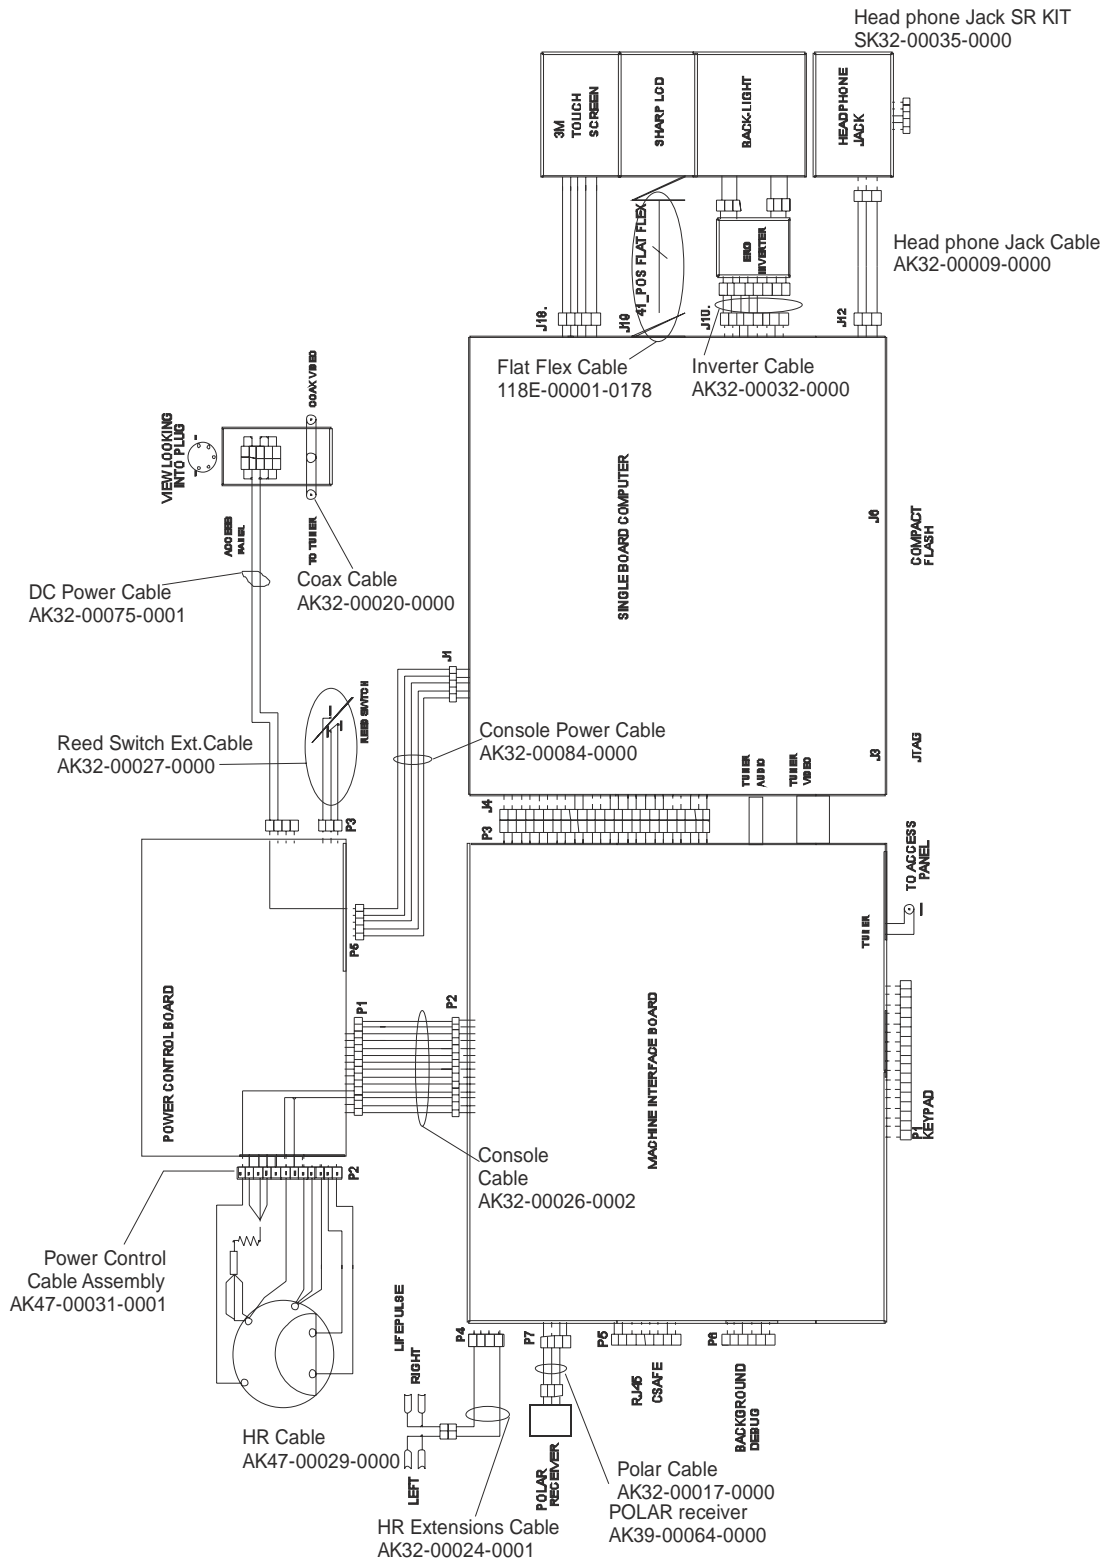

LifeFitness

ARCTIC SILVER 95Se Stairclimber

Customer Support Services
PARTS MANUAL rev 14 Jul 2008

ARCTIC SILVER 95SE
REFERENCES

95SE-0XXX-04
S/N MSU100000 and up

OPERATION MANUAL – (ENG)	M051-00K47-A136
OPERATION MANUAL – (F/S/P)	M051-00K47-A137
OPERATION MANUAL – (G/D/I)	M051-00K47-A138
OPERATION MANUAL – (JAP)	M051-00K47-A139
OPERATION MANUAL – (CHI)	M051-00K47-A140
PARTS BAG	AK47-00123-0001
HARDWARE BAG	AK47-00106-0000
POWER SUPPLY 12V, 4.5A Without Line Cord	118E-00001-0161
LINE CORD, DOM. 10A 125V	0017-00003-0704
LINE CORD, CON. 10A 250V	0017-00003-0691
LINE CORD, 10A U.K.	0017-00003-0889
LINE CORD, AUSTRALIA	0017-00003-0918
TOUCH-UP PAINT: SPRAY CAN	0017-00008-0204
.5 OZ. BOTTLE	0017-00008-0205
.33 OZ. PEN	0017-00008-0206
SERVICE MANUAL	M051-00K47-A013

The version –04, 95SE has both Life Pulse sensors and Telemetry for reading Heart rate.

CONSOLE ASSEMBLY	
Part Number	Description
AK47-00174-0001	CONS-ASSY: MFG; 95SE-04; NTSC; ENG
AK47-00174-0004	CONS-ASSY: MFG; 95SE-04; NTSC; SPN
AK47-00174-0006	CONS-ASSY: MFG; 95SE-04; NTSC; JAP
AK47-00174-0007	CONS-ASSY: MFG; 95SE-04; NTSC; FRN
AK47-00174-0011	CONS-ASSY: MFG; 95SE-04; NTSC; CHI
AK47-00175-0002	CONS-ASSY: MFG; 95SE-04; PAL; ENG
AK47-00175-0003	CONS-ASSY: MFG; 95SE-04; PAL; GER
AK47-00175-0004	CONS-ASSY: MFG; 95SE-04; PAL; SPN
AK47-00175-0007	CONS-ASSY: MFG; 95SE-04; PAL; FRN
AK47-00175-0008	CONS-ASSY: MFG; 95SE-04; PAL; ITL
AK47-00175-0009	CONS-ASSY: MFG; 95SE-04; PAL; DUT
AK47-00175-0010	CONS-ASSY: MFG; 95SE-04; PAL; POR
AK47-00175-0011	CONS-ASSY: MFG; 95SE-04; PAL; CHI

ARCTIC SILVER 95SE
Alternator Assembly

95SE-0XXX-04
S/N MSU100000 and up

ARCTIC SILVER 95SE
Power Control Board & Resistor

95SE-0XXX-04
S/N MSU100000 and up

ARCTIC SILVER 95SE

Cables

95SE-0XXX-04
S/N MSU10000 and up