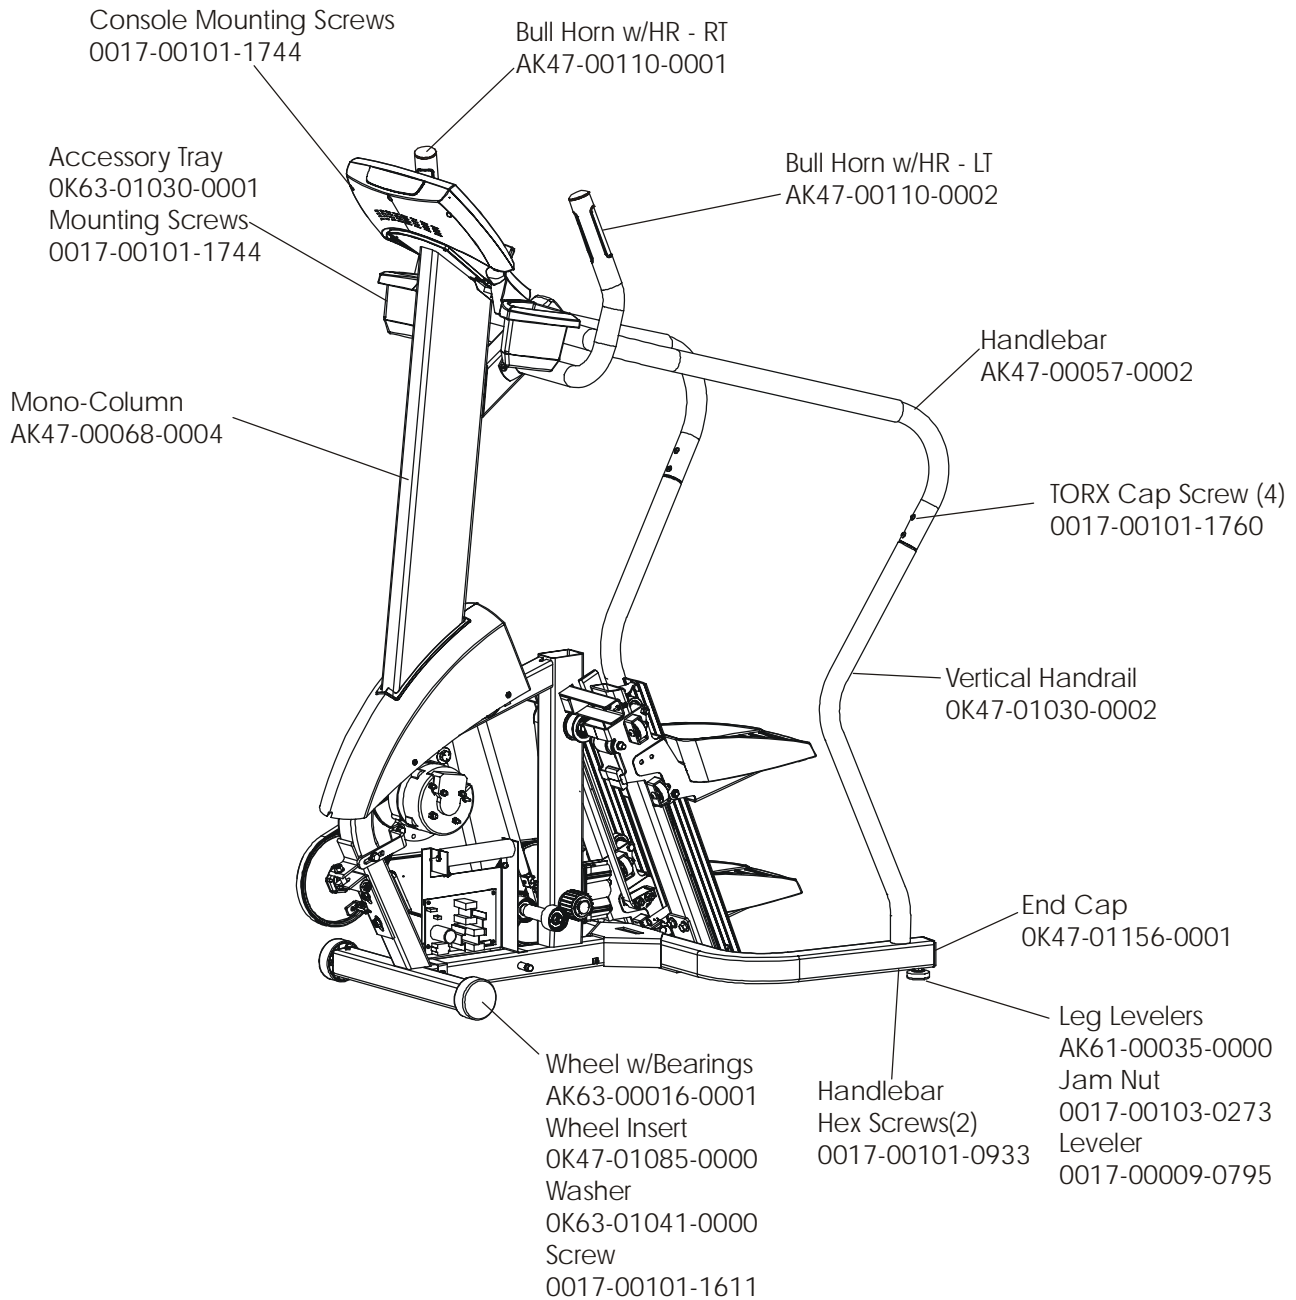

ARCTIC SILVER 95SE
Frame Components

95SE-0XXX-04
S/N MSU100000 and up