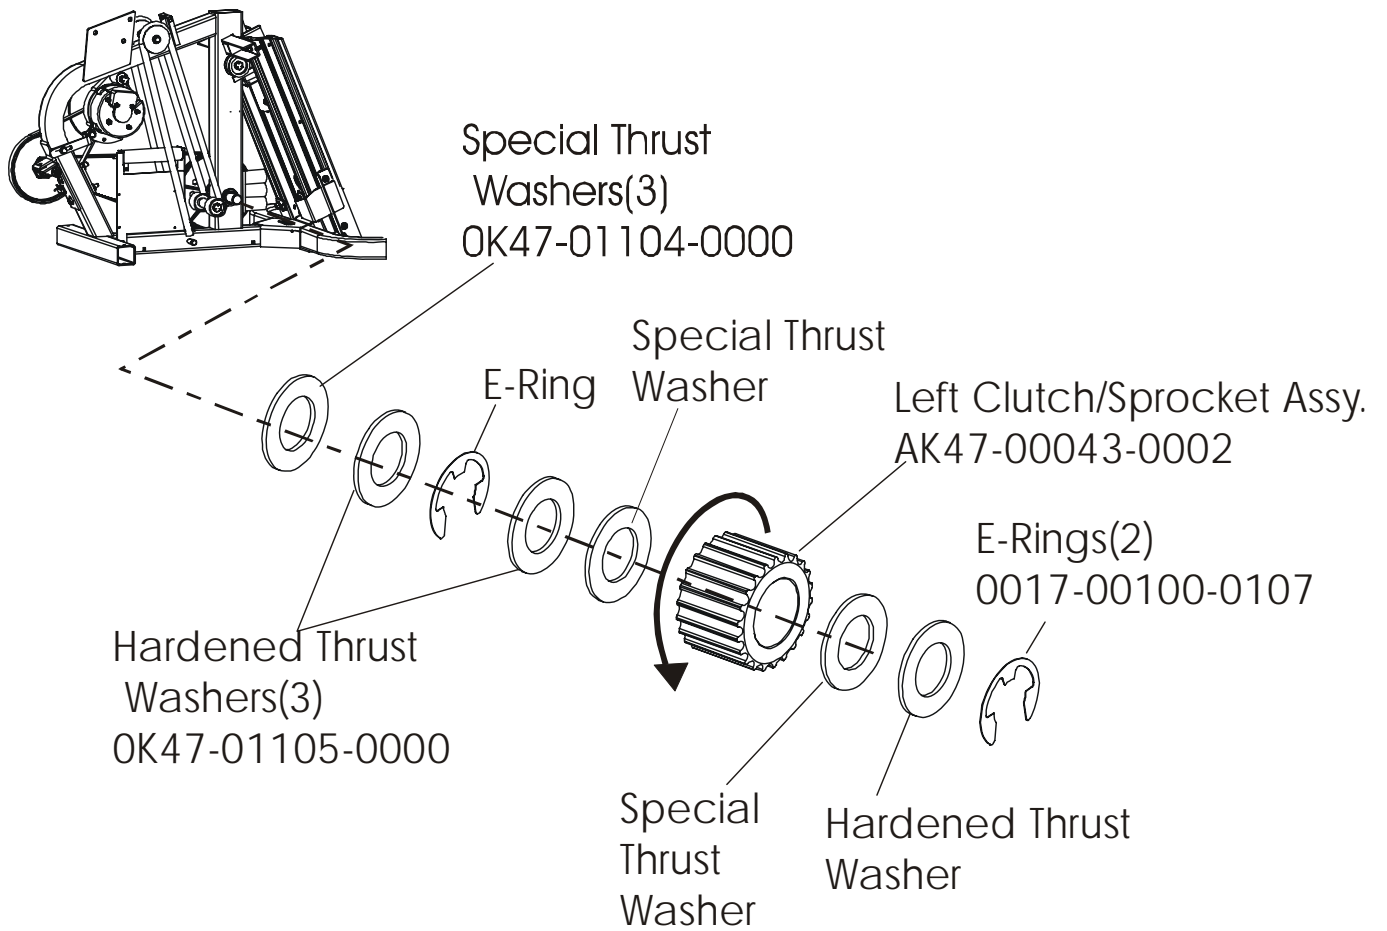

ARCTIC SILVER 95SE
Clutch/Shaft/Pulley Assembly

95SE-0XXX-04
S/N MSU100000 and up

ARCTIC SILVER 95SE
Left Clutch Assembly

95SE-0XXX-04
S/N MSU100000 and up

ARCTIC SILVER 95SE
Crossover Pulley Assembly

95SE-0XXX-04
S/N MSU100000 and up