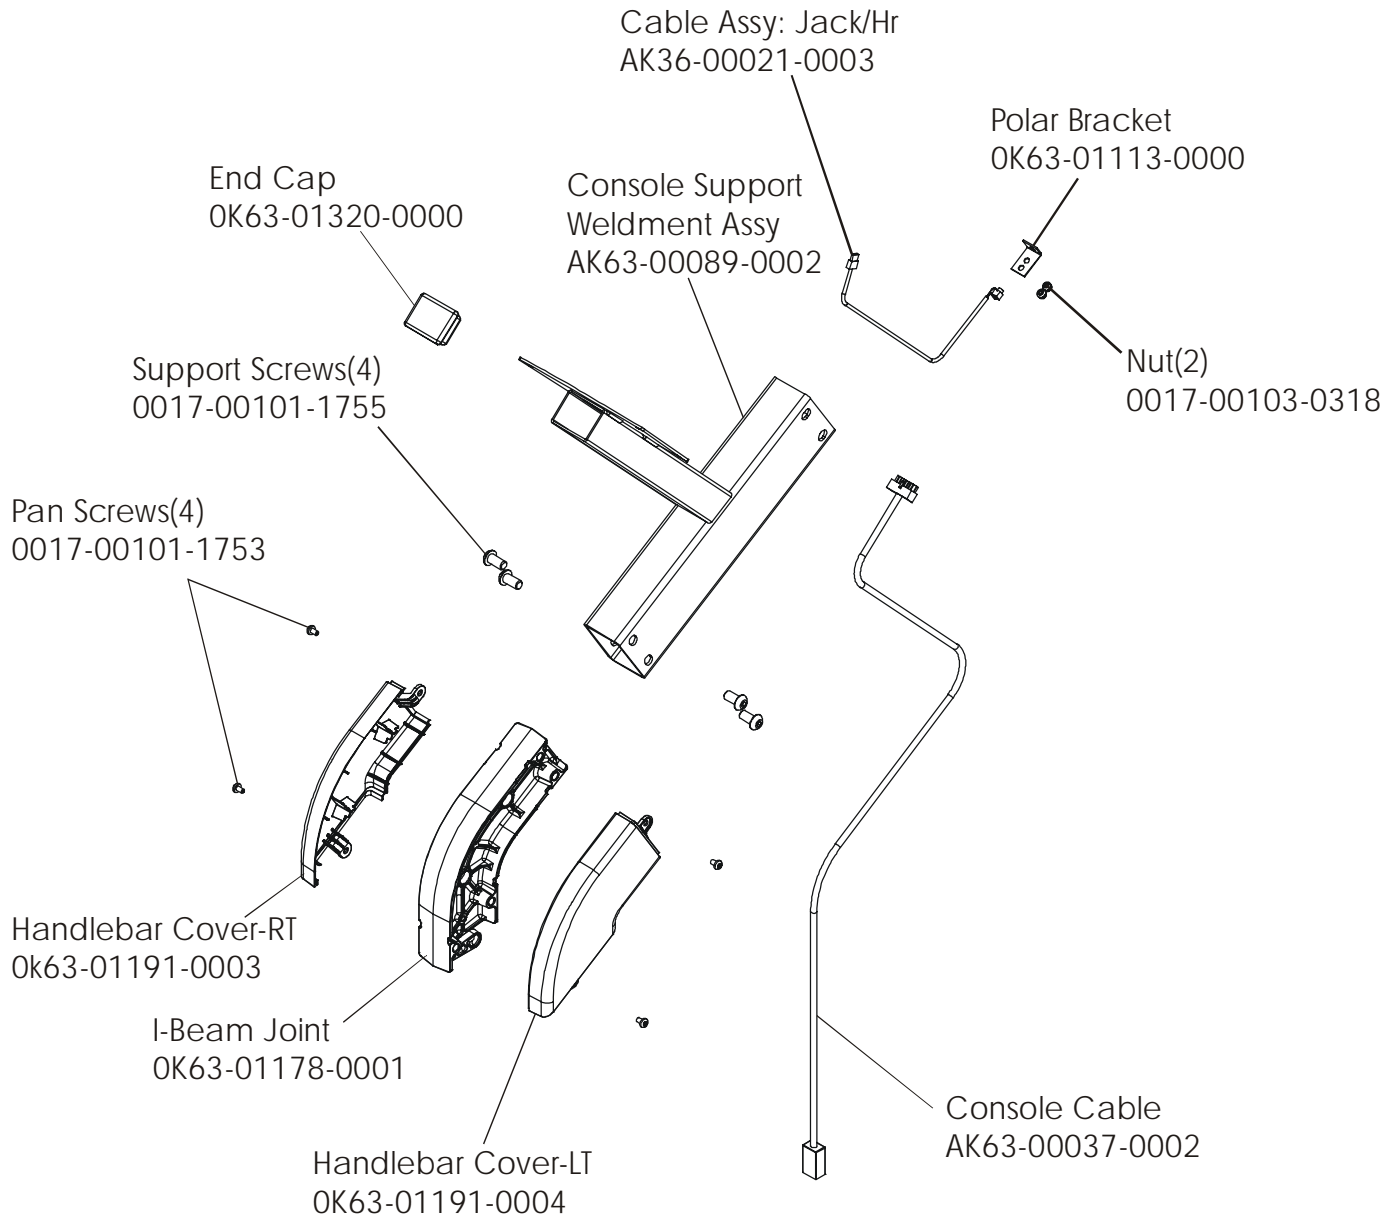

ARCTIC SILVER 93CW
Console Support Assembly

93CW-0XXX-02
S/N CCM100000 and up