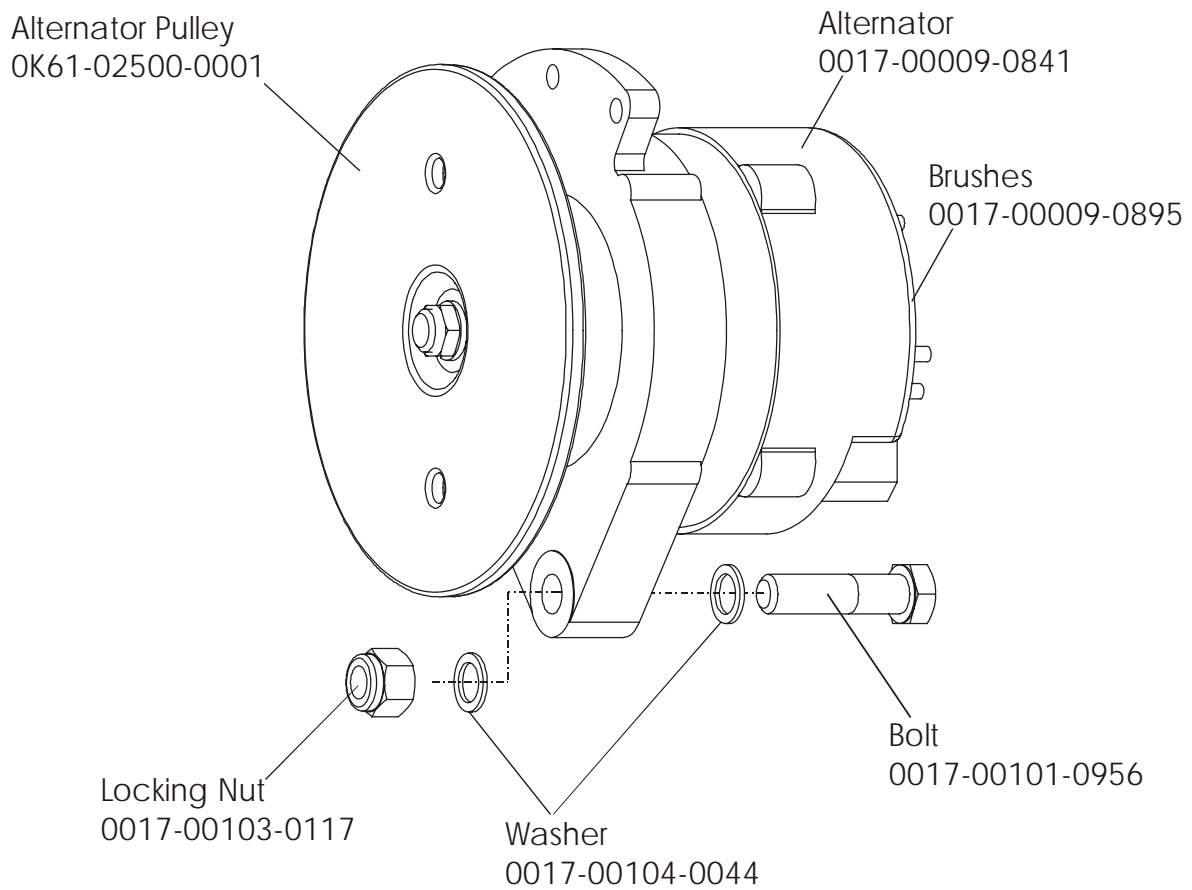

ARCTIC SILVER 93CW
Alternator w/Pulley-AK63-00093-0000

93CW-0XXX-02
S/N CCM100000 and up