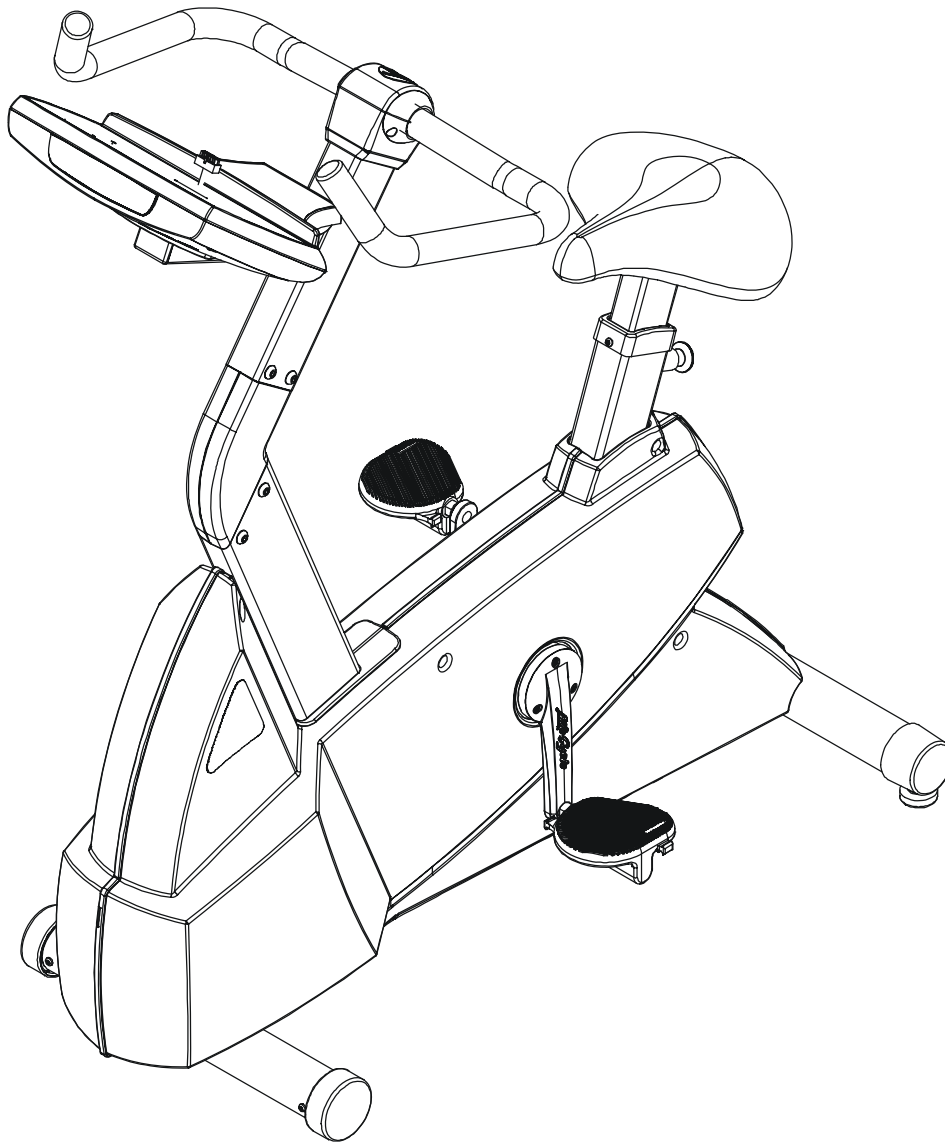

LifeFitness

ARCTIC SILVER 93CW Upright Bike

Customer Support Services PARTS MANUAL

rev 29 Apr 2008

ARCTIC SILVER 93CW
REFERENCES

93CW-0XXX-02
S/N CCM100000 and up

OPERATION MANUAL	M051-00K63-A068
HARDWARE BAG	GK63-00002-0044
NETWORK C-SAFE KIT	GK63-00002-0003
TOUCH UP PAINT: SPRAY CAN .5 OZ BOTTLE W/APPLICATOR .33 OZ PEN	0017-00008-0204 0017-00008-0205 0017-00008-0206
COAX CABLE	AK32-00020-0002
ER READY BRACKET ASSEMBLY ASSEMBLY CONSISTS OF: 1) POWER CABLE 2) ER READY BRACKET 3) F TYPE CONNECTOR	AK63-00215-0000 AK32-00078-0001 OK63-0329-0000 0017-00021-2846
SERVICE MANUAL	M051-00K63-A009

**NOTE: ADDING THE BOLT ON LCD SCREEN TO THE
93CW-0XXX-02 MAKES THE UNIT A 93CER-0XXX-02.**

	Page
CONSOLE AND RELATED COMPONENTS.....	4
CONSOLE MOUNTING SCREWS AND POLAR COVERS.....	5
ALTERNATOR W/PULLEY	6
CRANKSHAFT AND BEARING ASSEMBLY.....	7
INTERMEDIATE SHAFT AND BEARING ASSEMBLY.....	8
SEAT LATCH ASSEMBLY.....	9
SEAT POST ASSEMBLY	10
SEAT POST SHROUDS.....	11
IDLER BRACKET ASSEMBLY.....	12
CONSOLE SUPPORT ASSEMBLY.....	13
LEFT SIDE SHROUD AND CRANKARM.....	14
RIGHT SIDE SHROUD AND CRANKARM.....	15
PCB MOUNTING BRACKET ASSEMBLY.....	16
FRONT WHEELS.....	17
RESISTOR ASSEMBLY.....	18
HANDLEBAR ASSEMBLY.....	19
BELTS.....	20
CABLES.....	21