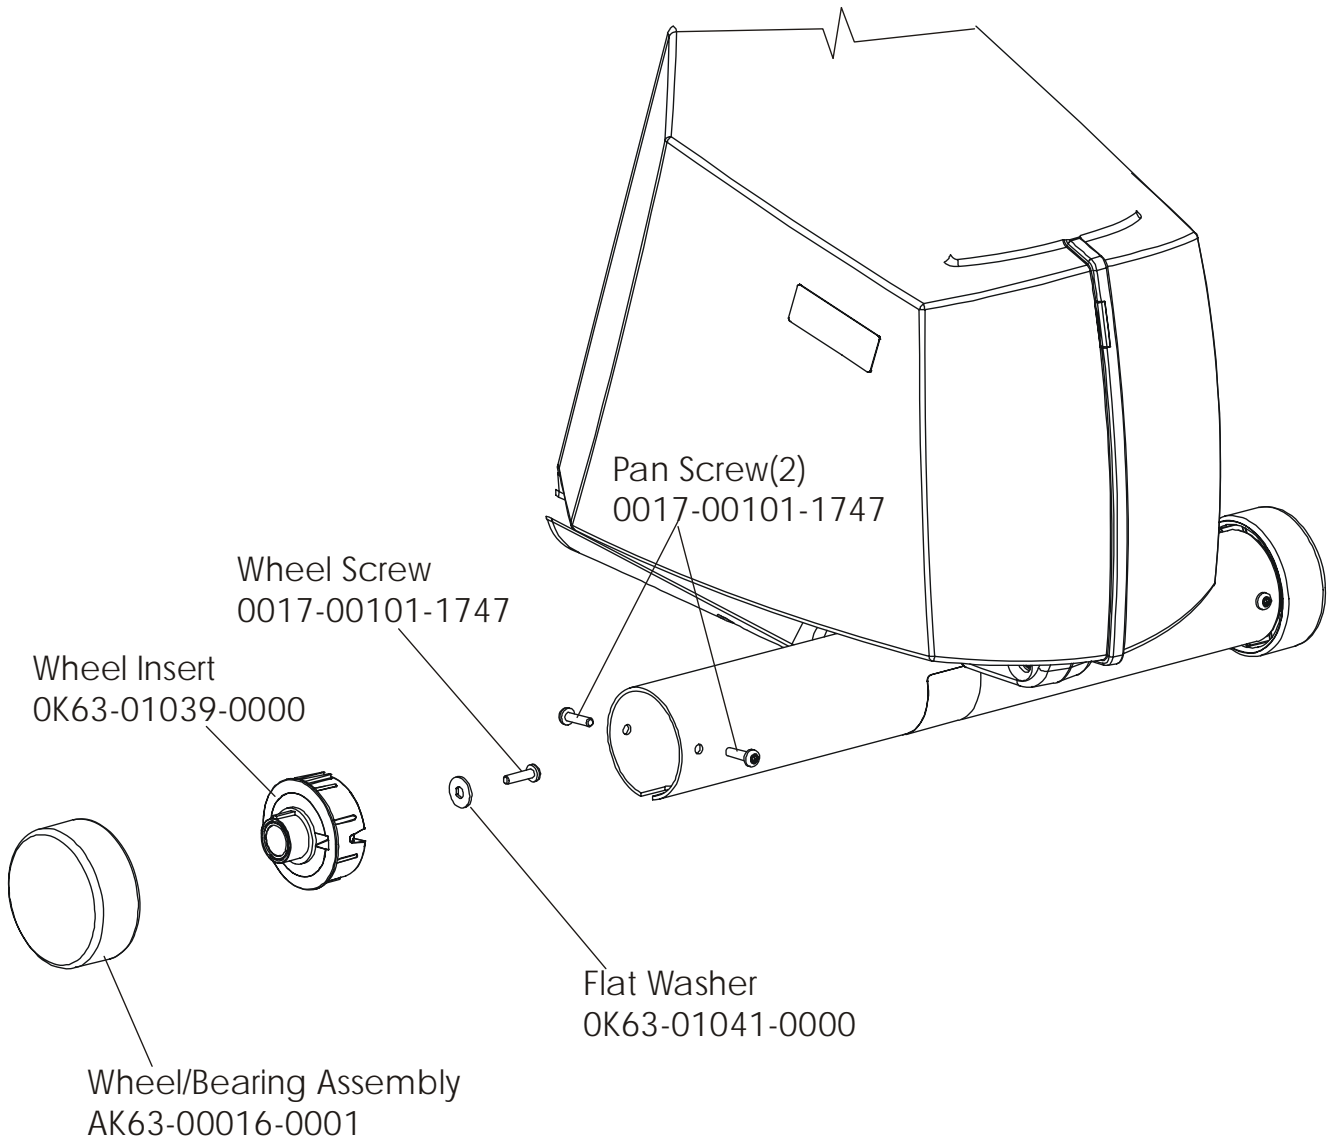

93CW-0XXX-02
S/N CCM100000 and up

ARCTIC SILVER 93CW
PCB Mounting Bracket Assembly

93CW-0XXX-02
S/N CCM100000 and up

Assembly Number – AK63-00049-0000

ARCTIC SILVER 93CW
Resistor Assembly- AK63-00047-0000