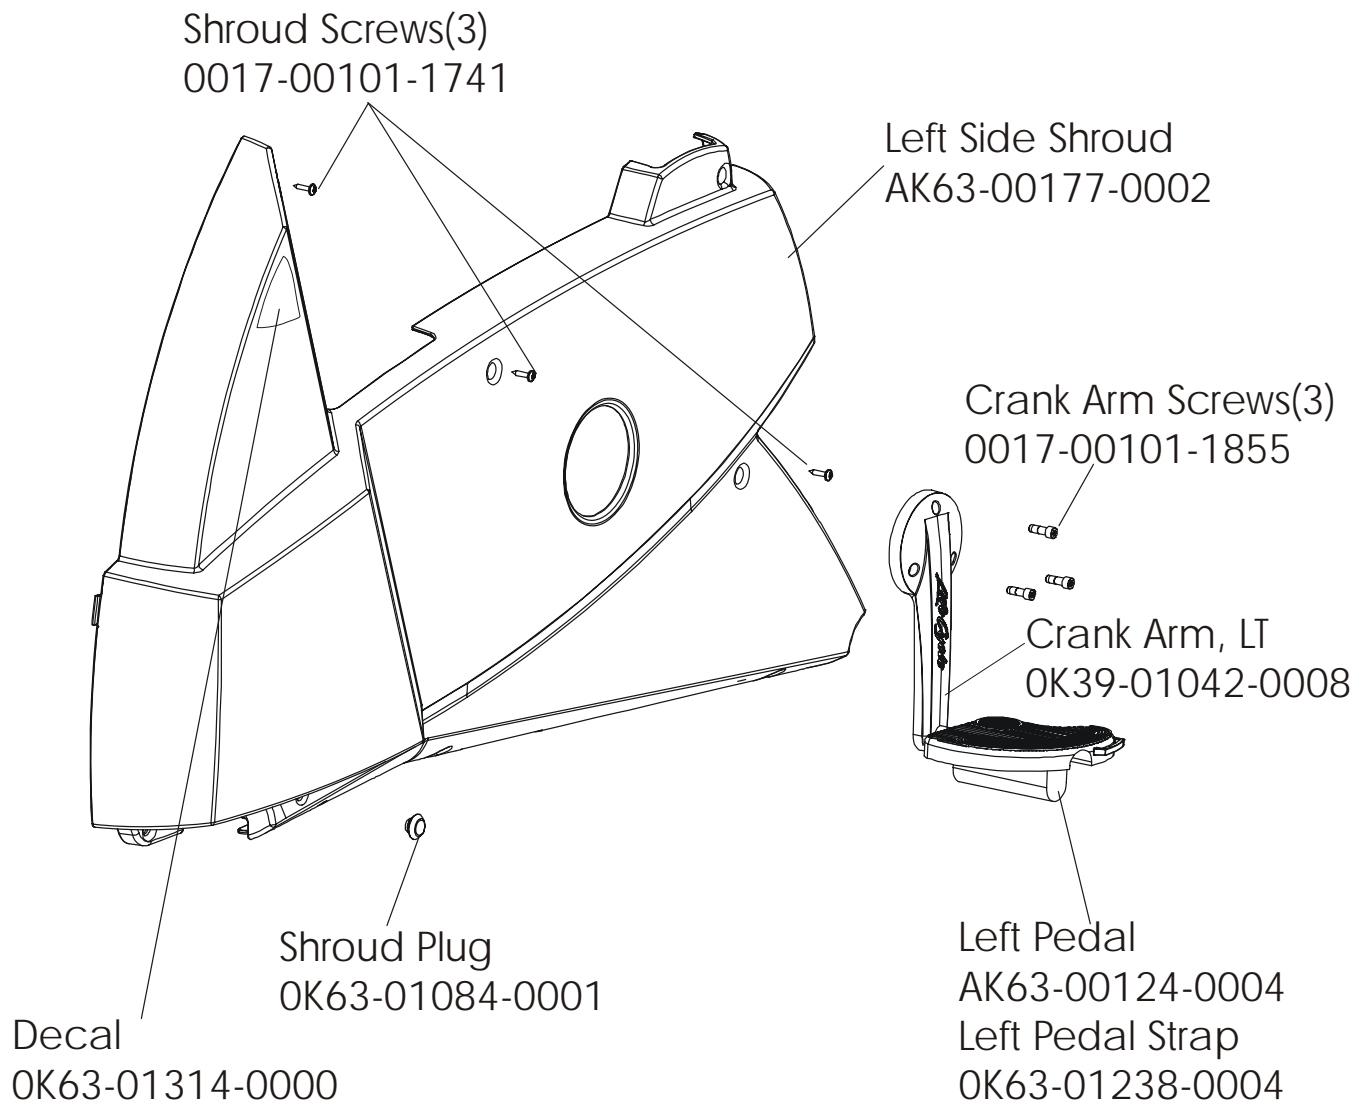

93CW-0XXX-02
S/N CCM100000 and up

ARCTIC SILVER 93CW
Console Support Assembly

93CW-0XXX-02
S/N CCM100000 and up

ARCTIC SILVER 93CW
Left Side Shroud and Crankarm

93CW-0XXX-02
S/N CCM100000 and up

ARCTIC SILVER 93CW
Right Side Shroud and Crankarm