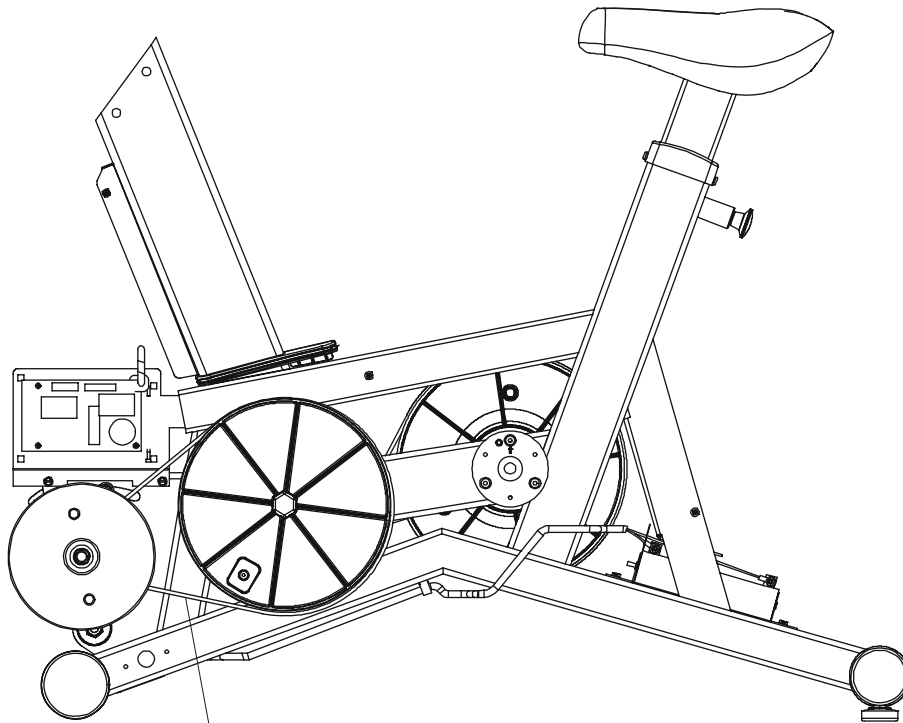

ARCTIC SILVER 93CW
Belts

93CW-0XXX-02
S/N CCM100000 and up

Alternator Belt
OK63-01065-0000