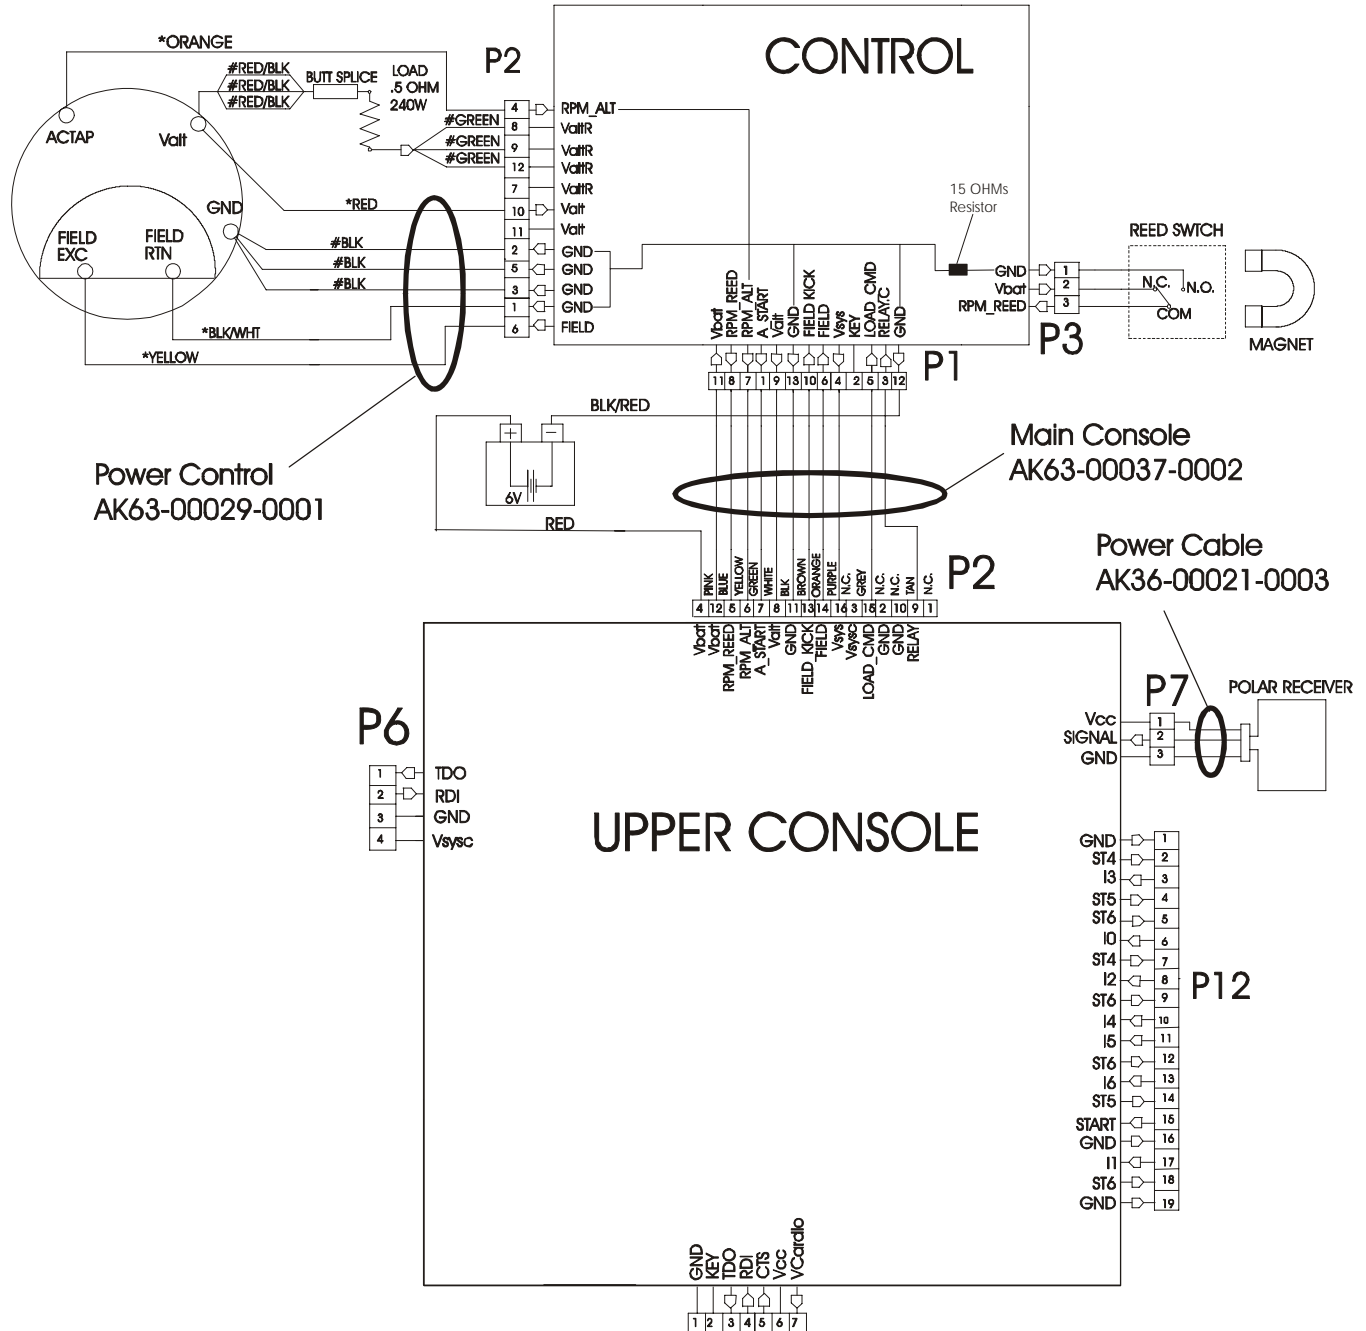

93CW-0XXX-02
S/N CCM100000 and up

ARCTIC SILVER 93CW
Belts

93CW-0XXX-02
S/N CCM100000 and up

Alternator Belt
OK63-01065-0000

Intermediate Belt
OK63-01066-0001

ARCTIC SILVER 93CW

Cables

93CW-0XXX-02
S/N CCM100000 and up