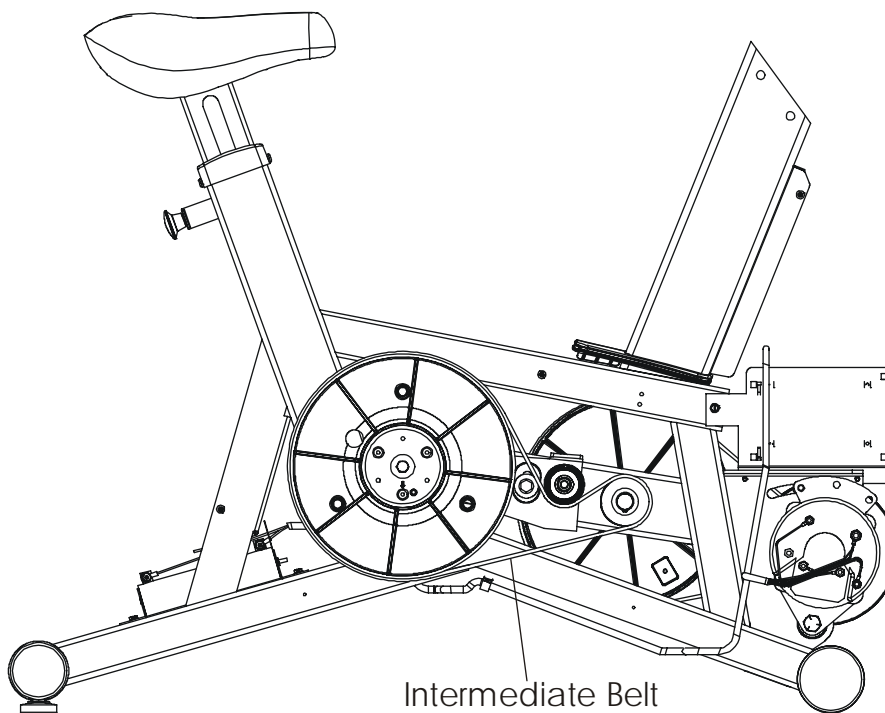

93CW-0XXX-02
S/N CCM100000 and up

ARCTIC SILVER 93CW
Belts

93CW-0XXX-02
S/N CCM100000 and up

Alternator Belt
OK63-01065-0000

Intermediate Belt
OK63-01066-0001

ARCTIC SILVER 93CW

Cables

93CW-0XXX-02
S/N CCM100000 and up