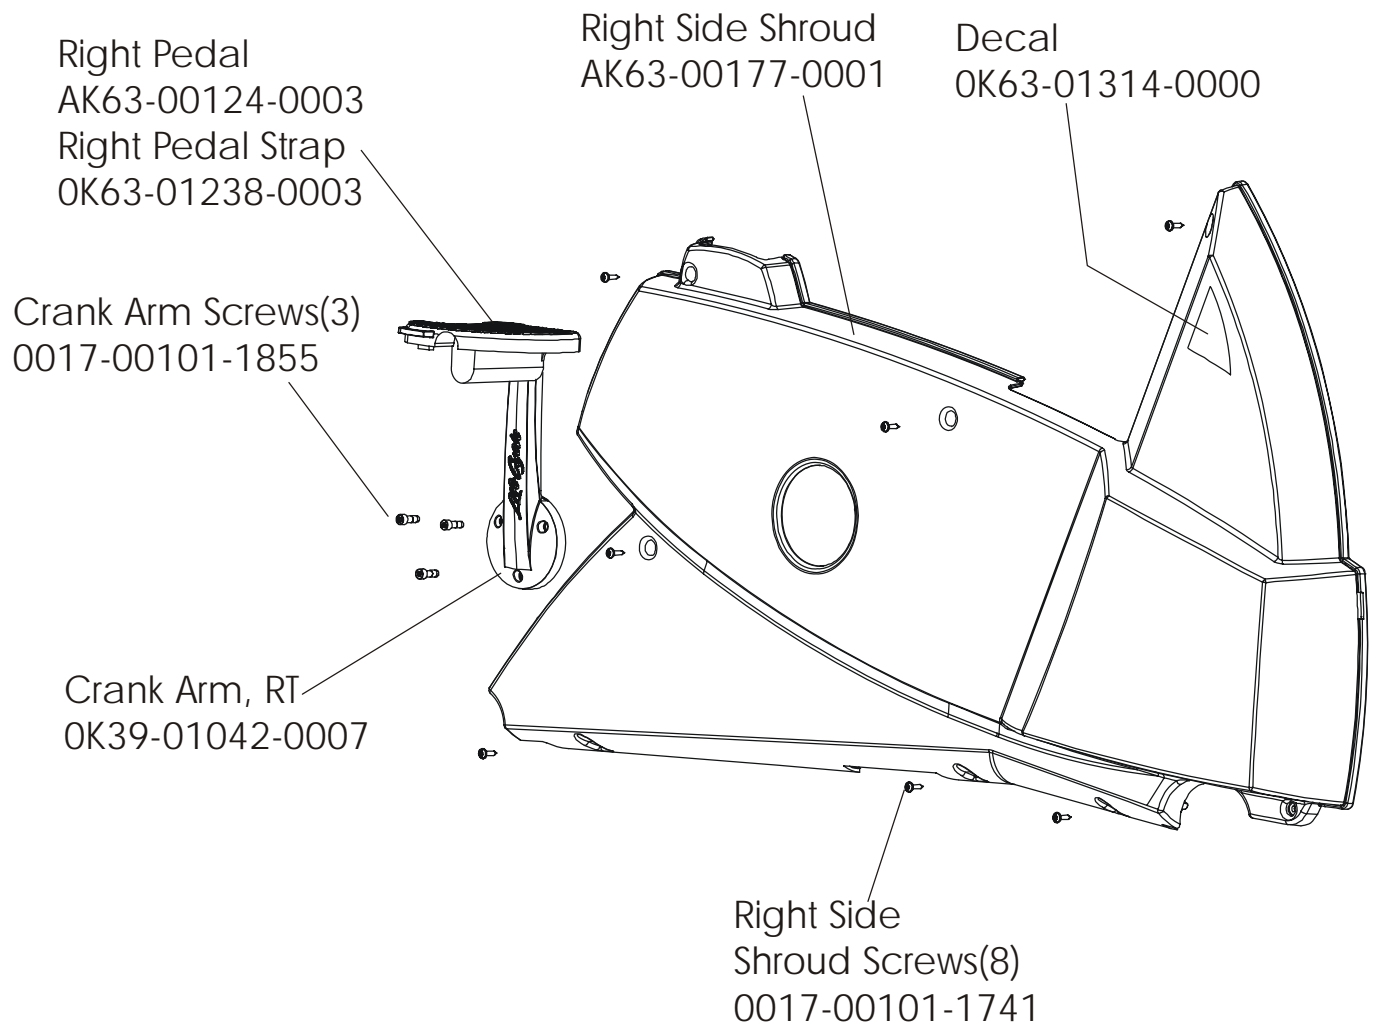

ARCTIC SILVER 93CW
Right Side Shroud and Crankarm

93CW-0XXX-02
S/N CCM100000 and up