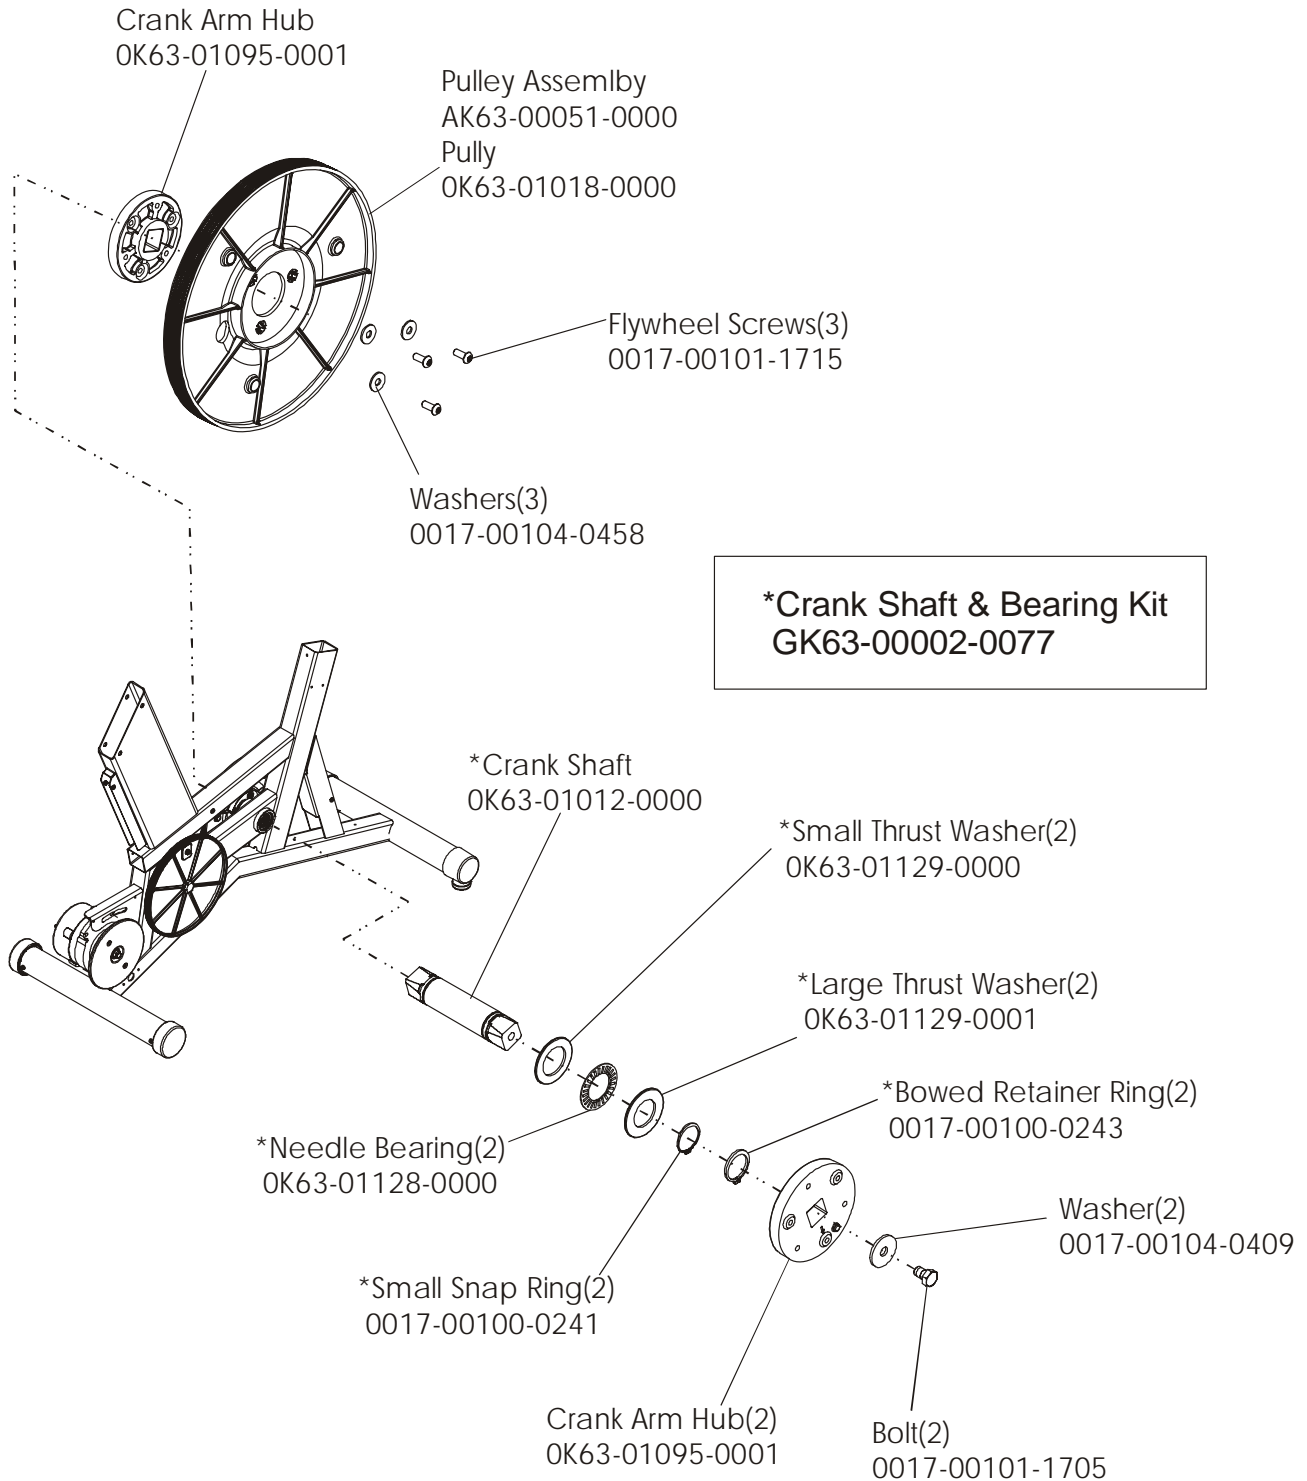

**NOTE: ADDING THE BOLT ON LCD SCREEN TO THE
93CW-0XXX-02 MAKES THE UNIT A 93CER-0XXX-02.**

	Page
CONSOLE AND RELATED COMPONENTS.....	4
CONSOLE MOUNTING SCREWS AND POLAR COVERS.....	5
ALTERNATOR W/PULLEY	6
CRANKSHAFT AND BEARING ASSEMBLY.....	7
INTERMEDIATE SHAFT AND BEARING ASSEMBLY.....	8
SEAT LATCH ASSEMBLY.....	9
SEAT POST ASSEMBLY	10
SEAT POST SHROUDS.....	11
IDLER BRACKET ASSEMBLY.....	12
CONSOLE SUPPORT ASSEMBLY.....	13
LEFT SIDE SHROUD AND CRANKARM.....	14
RIGHT SIDE SHROUD AND CRANKARM.....	15
PCB MOUNTING BRACKET ASSEMBLY.....	16
FRONT WHEELS.....	17
RESISTOR ASSEMBLY.....	18
HANDLEBAR ASSEMBLY.....	19
BELTS.....	20
CABLES.....	21

ARCTIC SILVER 93CW
Console Mtg. Screws & Polar Covers

93CW-0XXX-02
S/N CCM100000 and up

ARCTIC SILVER 93CW
Alternator w/Pulley-AK63-00093-0000

93CW-0XXX-02
S/N CCM100000 and up

ARCTIC SILVER 93CW
Crankshaft and Bearing Assembly

93CW-0XXX-02
S/N CCM100000 and up

ARCTIC SILVER 93CW

Intermediate Shaft and Bearing Assembly

93CW-0XXX-02

S/N CCM100000 and up

Clutch Assembly
AK63-00026-0000
(not included in kit)

Magnet
118E-00001-0124
(not included in kit)