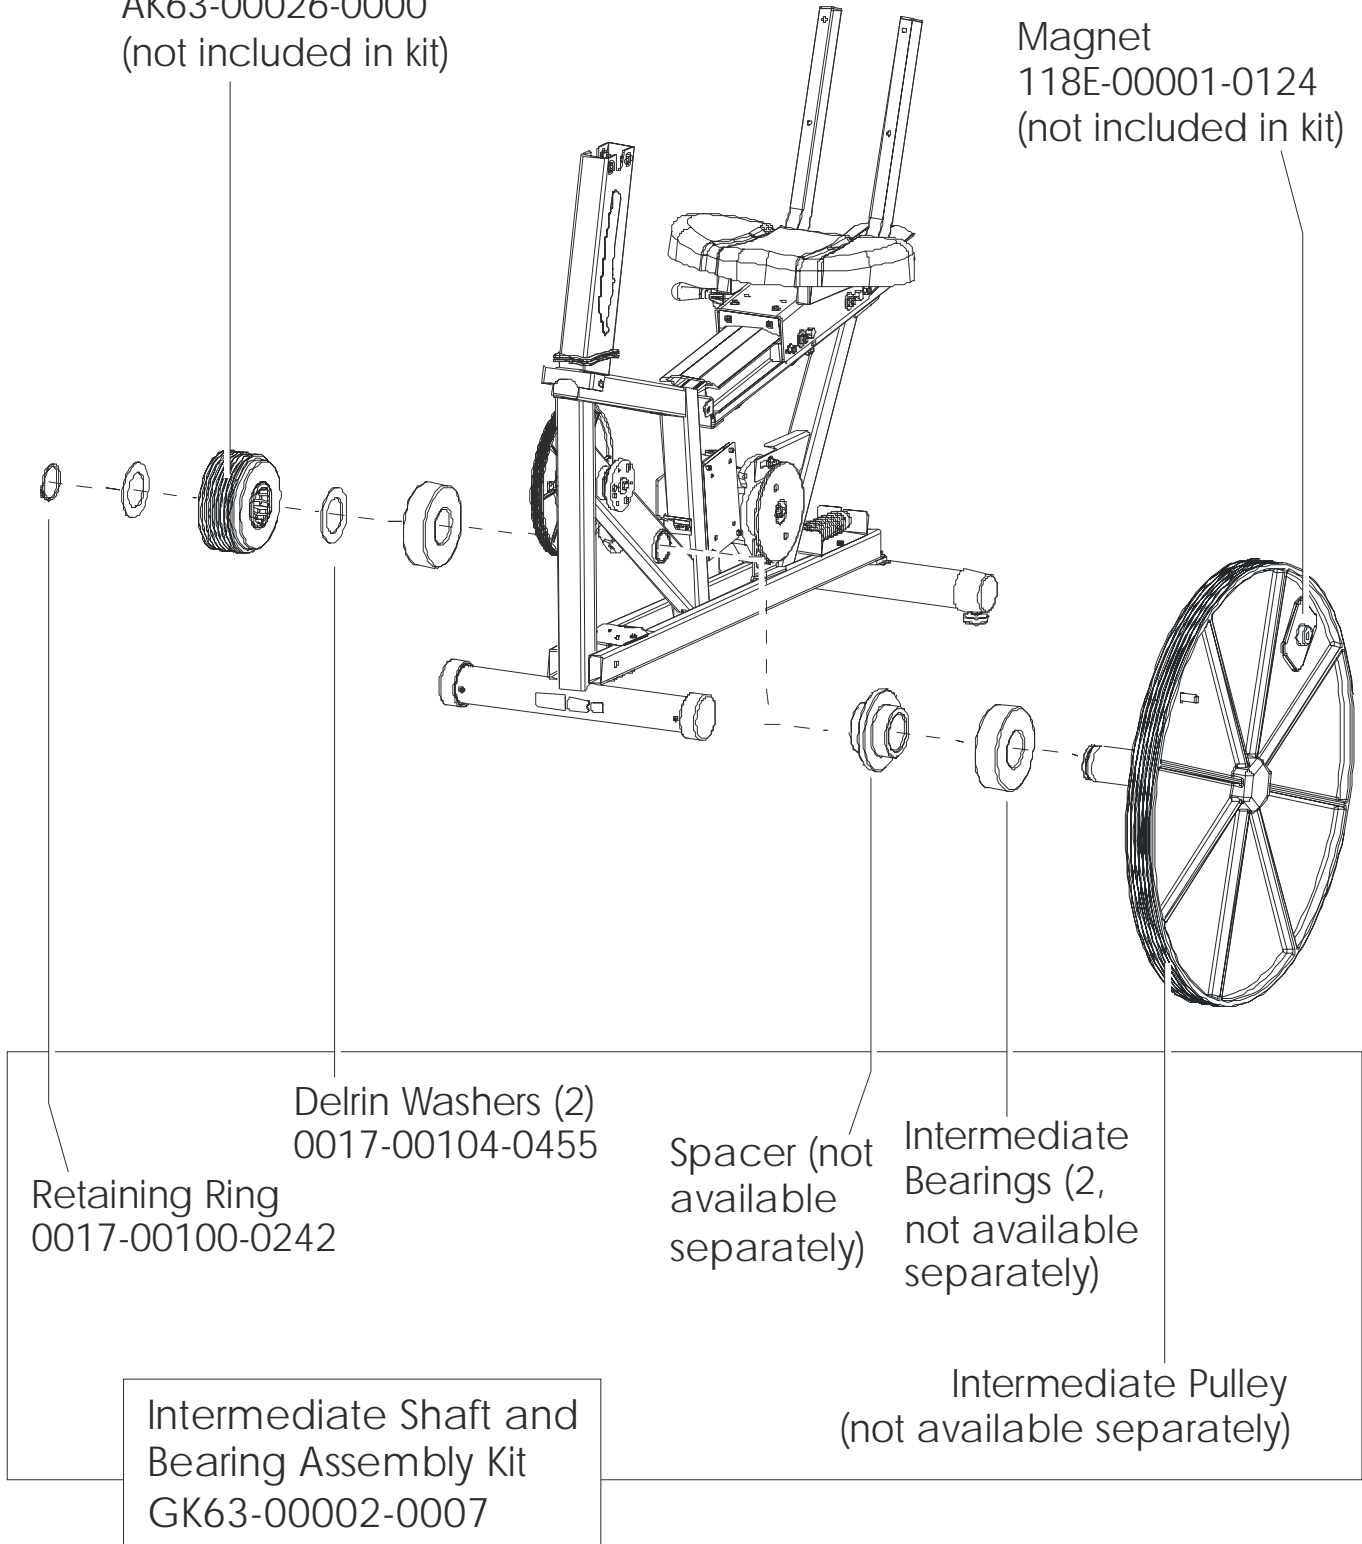

**NOTE: ADDING THE BOLT ON LCD SCREEN TO THE
93CW-0XXX-02 MAKES THE UNIT A 93CER-0XXX-02.**

	Page
CONSOLE AND RELATED COMPONENTS.....	4
CONSOLE MOUNTING SCREWS AND POLAR COVERS.....	5
ALTERNATOR W/PULLEY	6
CRANKSHAFT AND BEARING ASSEMBLY.....	7
INTERMEDIATE SHAFT AND BEARING ASSEMBLY.....	8
SEAT LATCH ASSEMBLY.....	9
SEAT POST ASSEMBLY	10
SEAT POST SHROUDS.....	11
IDLER BRACKET ASSEMBLY.....	12
CONSOLE SUPPORT ASSEMBLY.....	13
LEFT SIDE SHROUD AND CRANKARM.....	14
RIGHT SIDE SHROUD AND CRANKARM.....	15
PCB MOUNTING BRACKET ASSEMBLY.....	16
FRONT WHEELS.....	17
RESISTOR ASSEMBLY.....	18
HANDLEBAR ASSEMBLY.....	19
BELTS.....	20
CABLES.....	21

93CW-0XXX-02
S/N CCM100000 and up

ARCTIC SILVER 93CW

Intermediate Shaft and Bearing Assembly

93CW-0XXX-02

S/N CCM100000 and up

Clutch Assembly
AK63-00026-0000
(not included in kit)

Magnet
118E-00001-0124
(not included in kit)