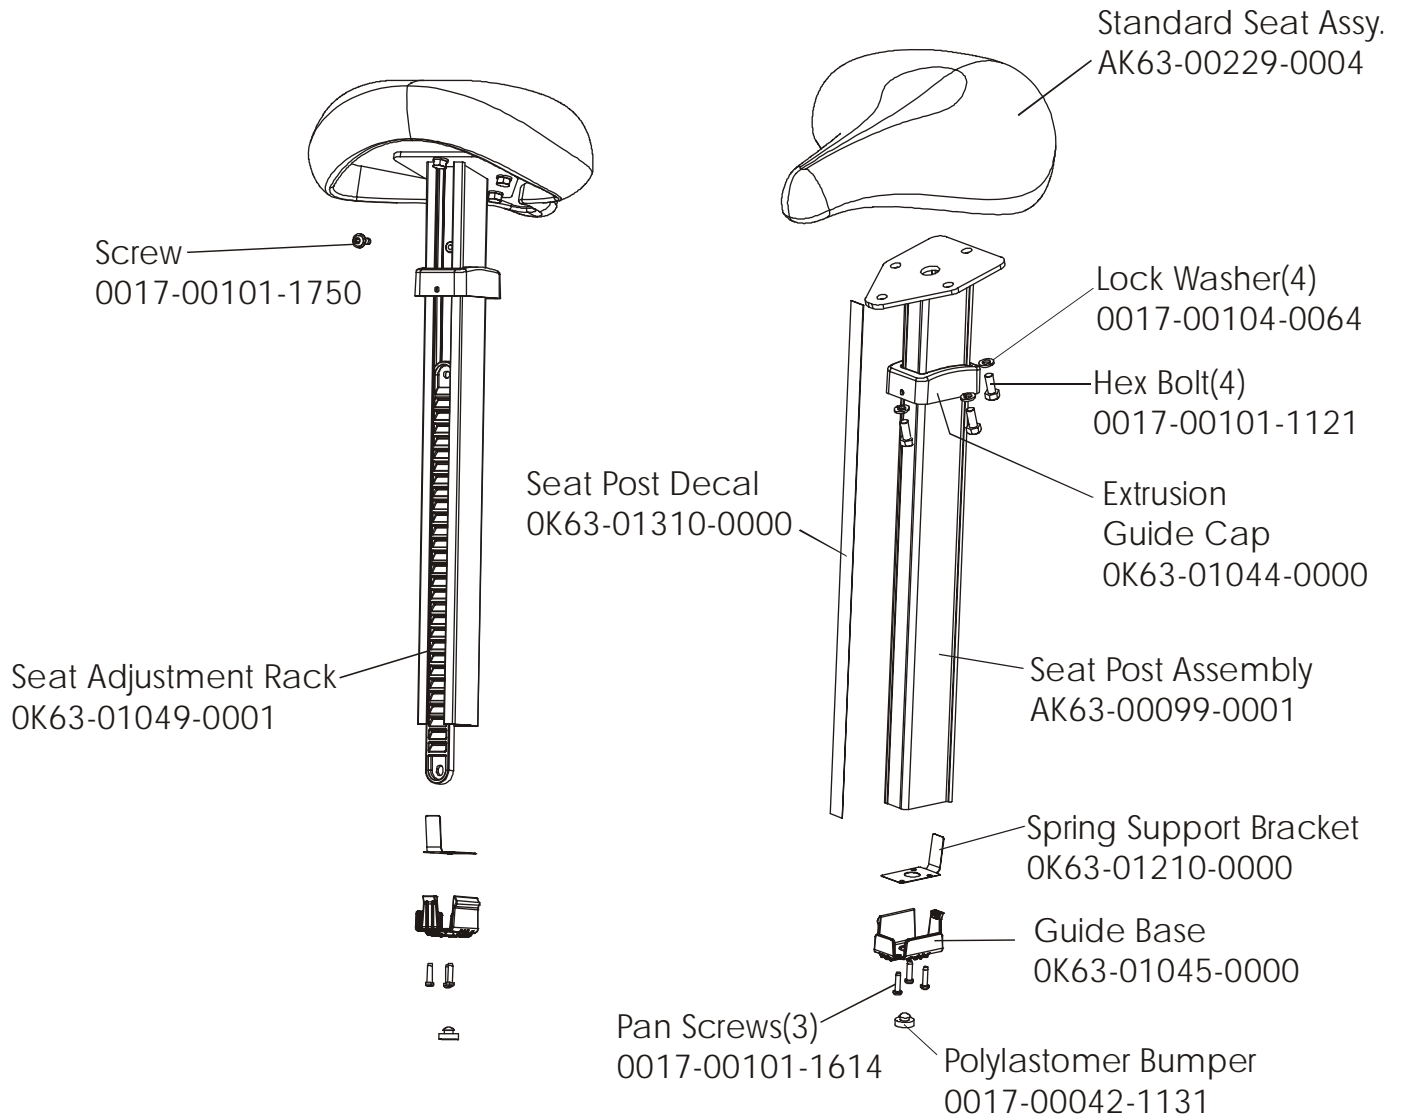

ARCTIC SILVER 93CW
Seat Post Assy. – AK63-00232-0003

93CW-0XXX-02
S/N CCM100000 and up