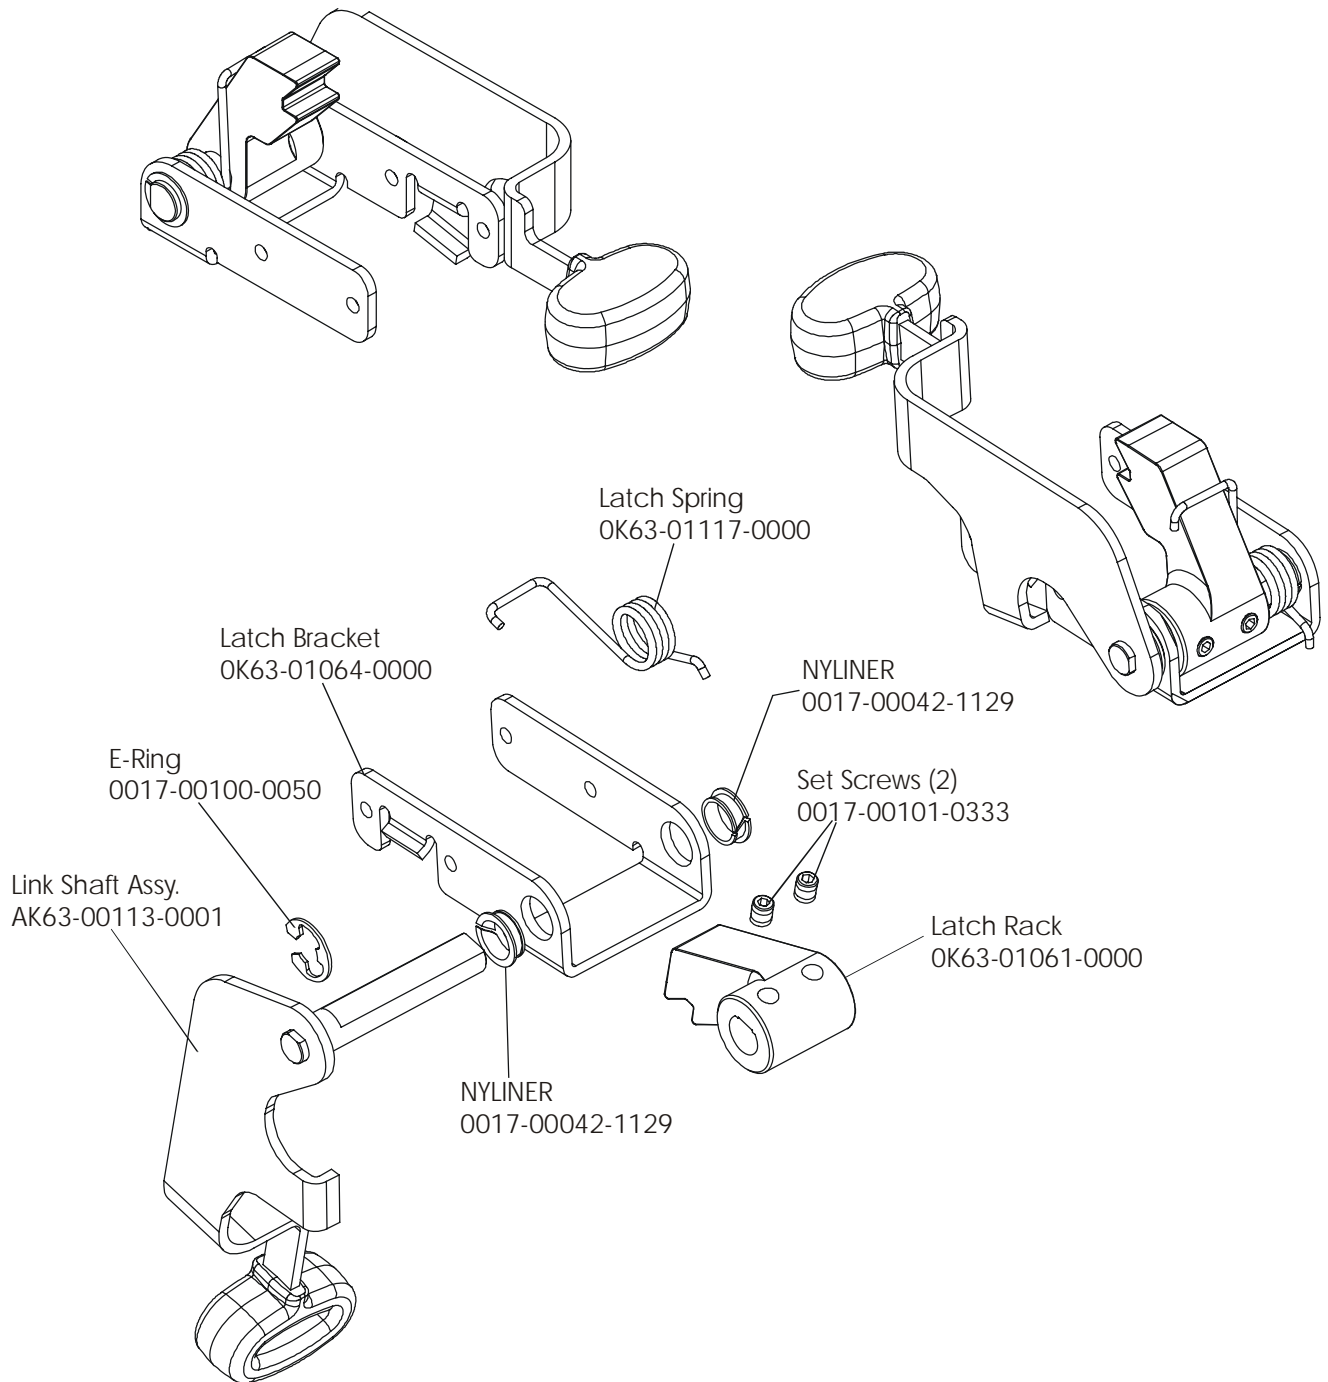

ARCTIC SILVER 93CW
Seat Latch Assy. -AK63-00043-0001

93CW-0XXX-02
S/N CCM100000 and up