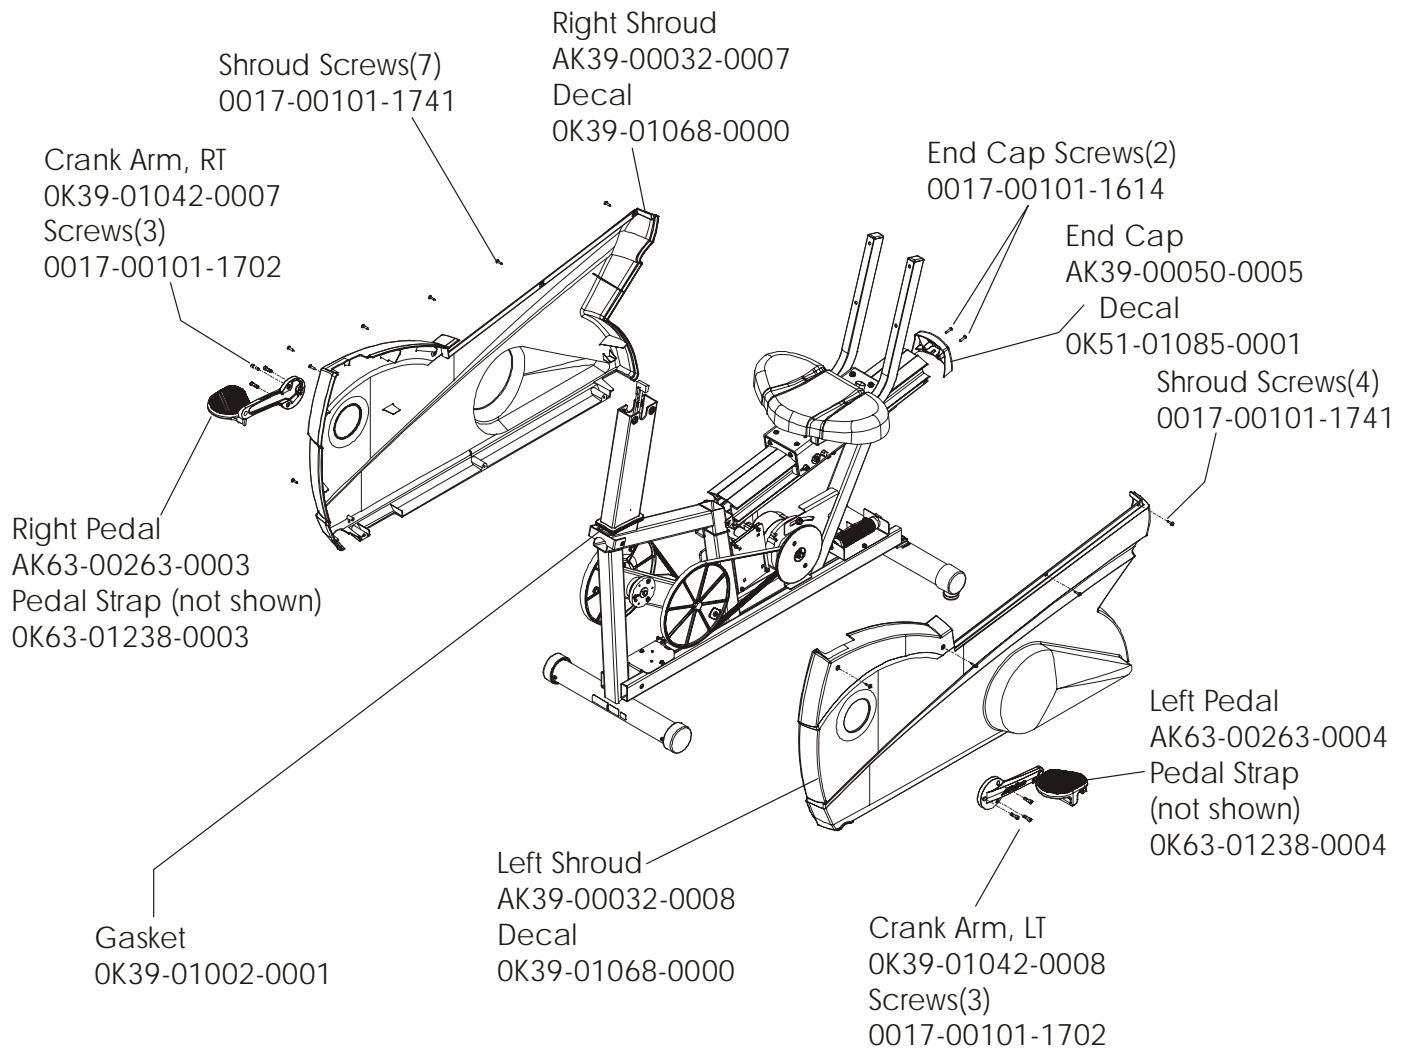

ARCTIC SILVER 93RW
Shrouds, End cap and Pedals

93RW-0XXX-02
S/N CCO100000 and UP