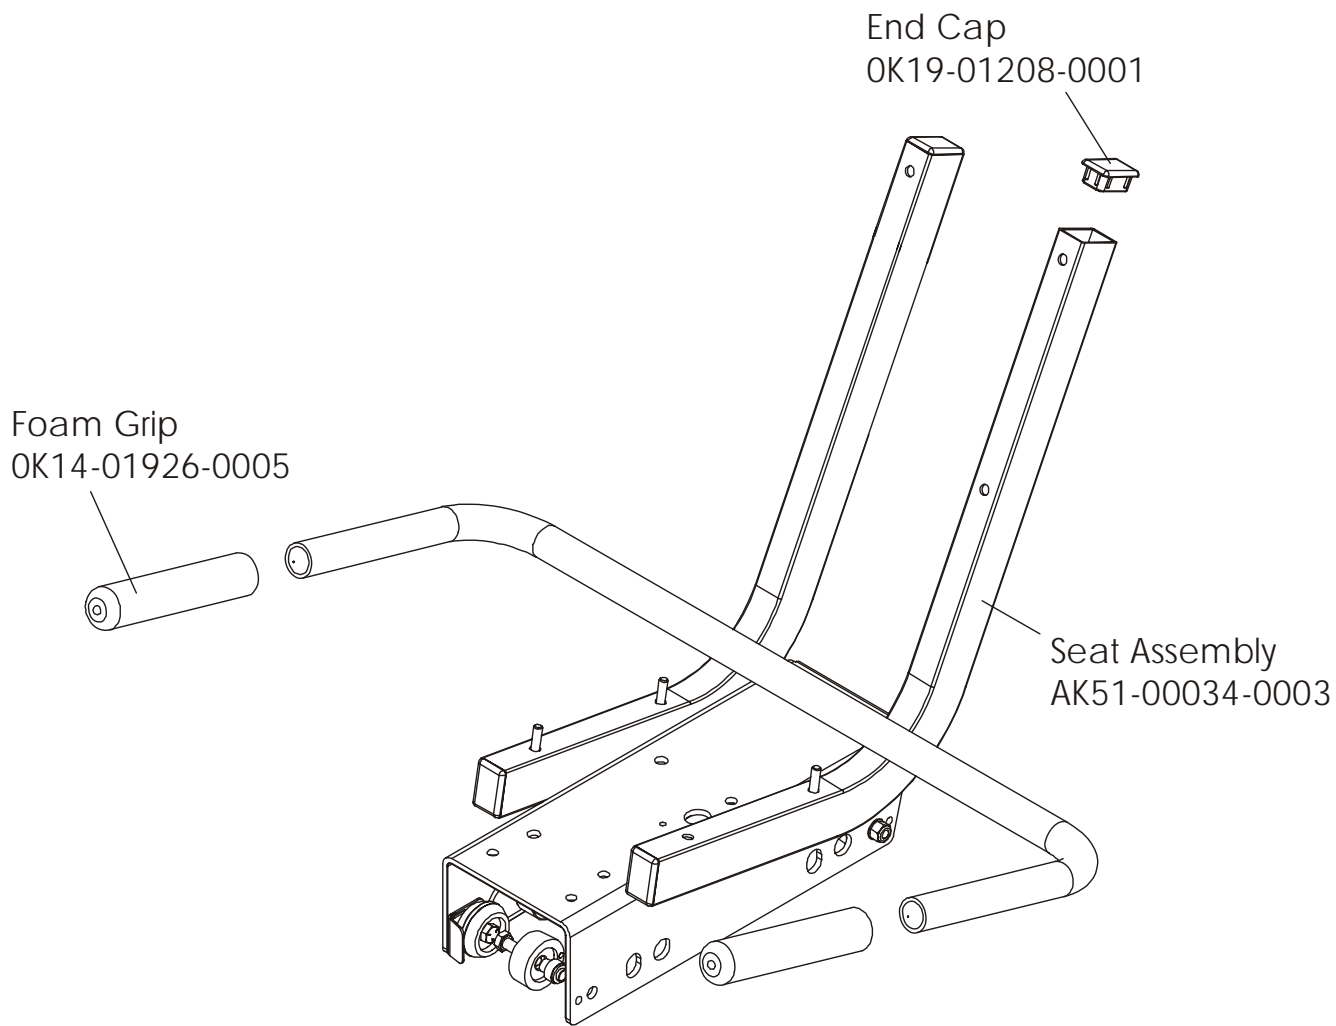

ARCTIC SILVER 93RW
Seat Assembly

93RW-0XXX-02
S/N CCO10000 and UP