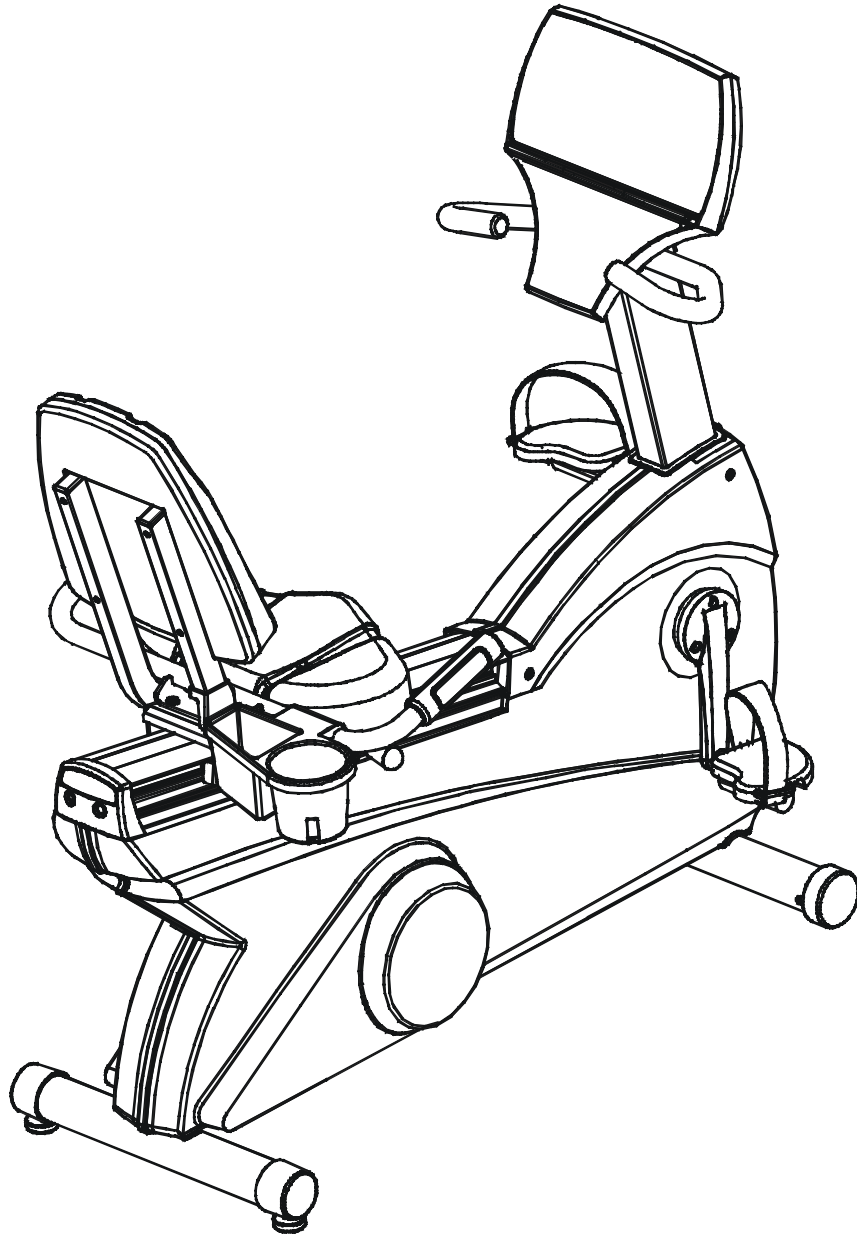

LifeFitness

Arctic Silver 93RW Recumbent Bike

Customer Support Services PARTS MANUAL revised 29 Apr 2008

ARCTIC SILVER 93RW
REFERENCES

93RW-0XXX-02
S/N CCO100000 and UP

OPERATION MANUAL	M051-00K39-A020
NETWORK C-SAFE KIT	GK63-00002-0003
HARDWARE BAG	GK39-00002-0008
CONNECTION BRACKET ASSEMBLY ASSEMBLY CONSISTS OF: 1) COAX CABLE 2) POWER CABLE 3) POWER/COAX INPUT BRACKET 4) F TYPE CONNECTOR	AK39-00093-0000 AK32-00020-0001 AK32-00078-0001 OK39-01087-0000 0017-00021-2846
TOUCH UP PAINT: SPRAY CAN .5 OZ BOTTLE W/APPLICATOR .33 OZ PEN	 0017-00008-0204 0017-00008-0205 0017-00008-0206
SERVICE MANUAL	M051-00K39-A012

**NOTE: ADDING THE BOLT ON LCD SCREEN TO THE
93RW-0XXX-02 MAKES THE UNIT 93RER-0XXX-02.**

	Page
CONSOLE COMPONENTS	4
CONSOLE SUPPORT ASSEMBLY	5
SHROUDS, END CAP, CRANKARMS AND PEDALS	6
BELTS AND 6V BATTERY	7
RESISTOR ASSEMBLY	8
POWER CONTROL BOARD	9
ALTERNATOR W/PULLEY	10
CRANKSHAFT AND BEARING ASSEMBLY	11
INTERMEDIATE SHAFT AND BEARING ASSEMBLY	12
IDLER BRACKET ASSEMBLY	13
SEAT ASSEMBLY	14
SEAT BOTTOM ASSEMBLY	15
SEAT FRAME ASSEMBLY	16
SEAT PADS AND ACCESSORY TRAY	17
EXTRUSION ASSEMBLY	18
SEAT LOCKING ASSEMBLY	19
WHEEL AND LEVELER	20
CABLES	21