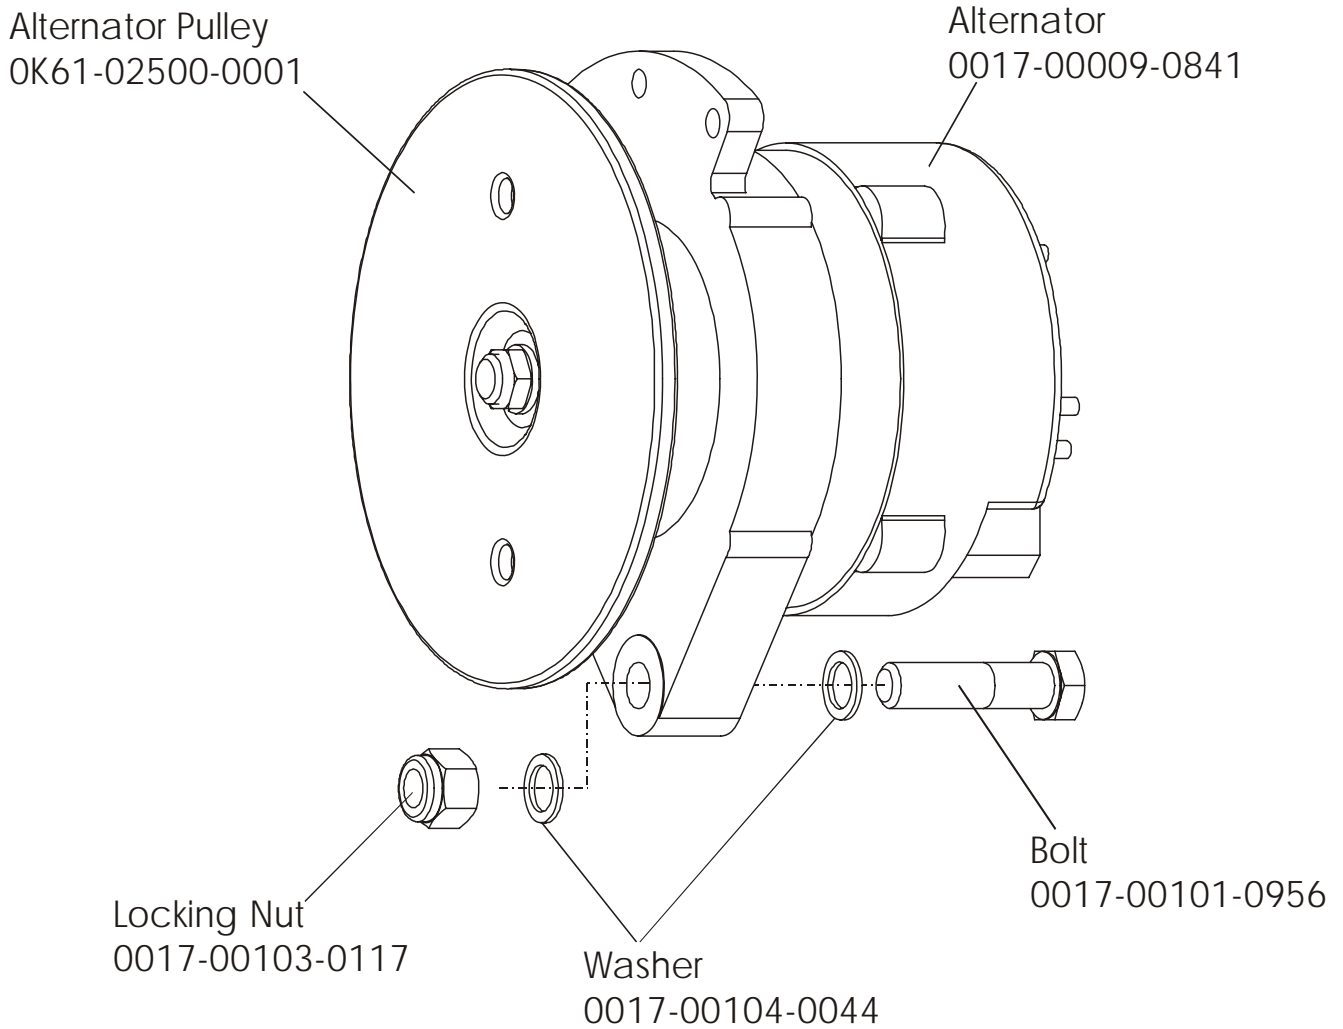

ARCTIC SILVER 93RW
Power Control Board

93RW-0XXX-02
S/N CCO100000 and UP

Assembly Number - AK39-00022-0001

ARCTIC SILVER 93RW
Alternator w/Pulley Assembly

93RW-0XXX-02
S/N CCO100000 and UP

Assembly Number – AK63-00093-0000

ARCTIC SILVER 93RW

Crank Shaft and Bearing Assembly

93RW-0XXX-02
S/N CCO10000 and UP

ARCTIC SILVER 93RW

93RW-0XXX-02

Intermediate Shaft and Bearing Assembly

S/N CCO100000 and UP

Clutch Assembly
AK63-00026-0000
(not included in kit)