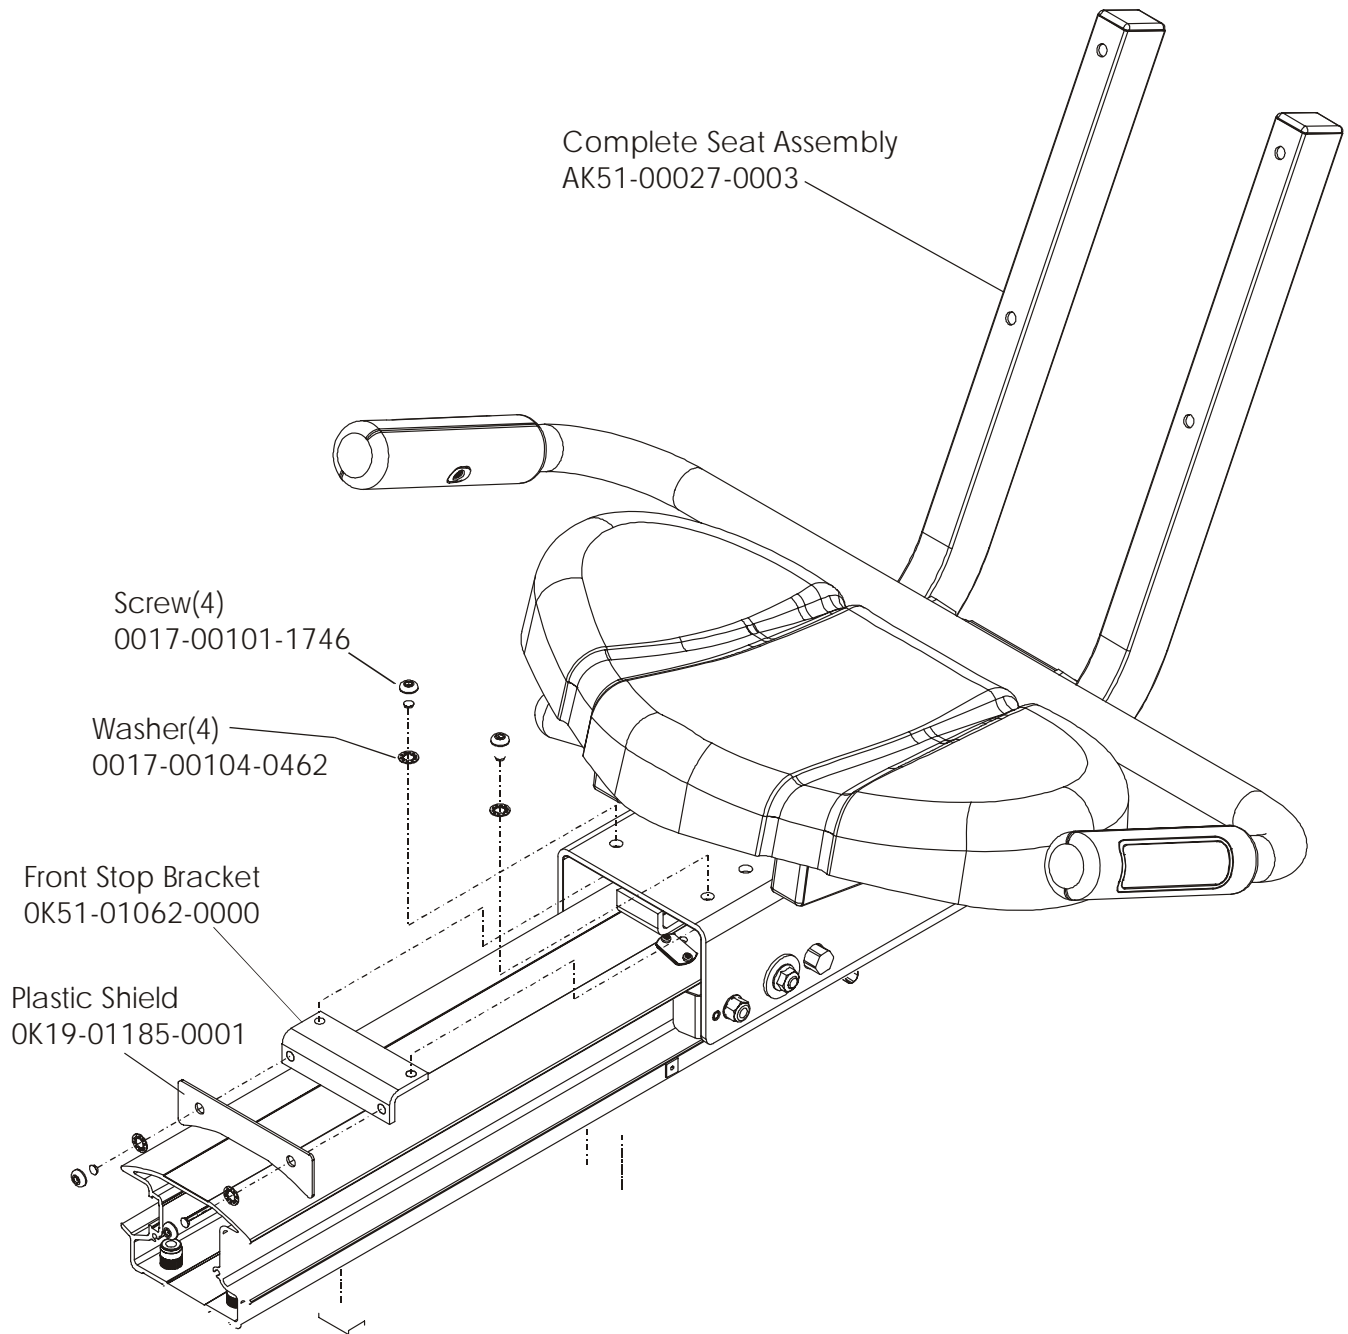

ARCTIC SILVER 93RW
Seat Frame Assembly

93RW-0XXX-02
S/N CCO100000 and UP