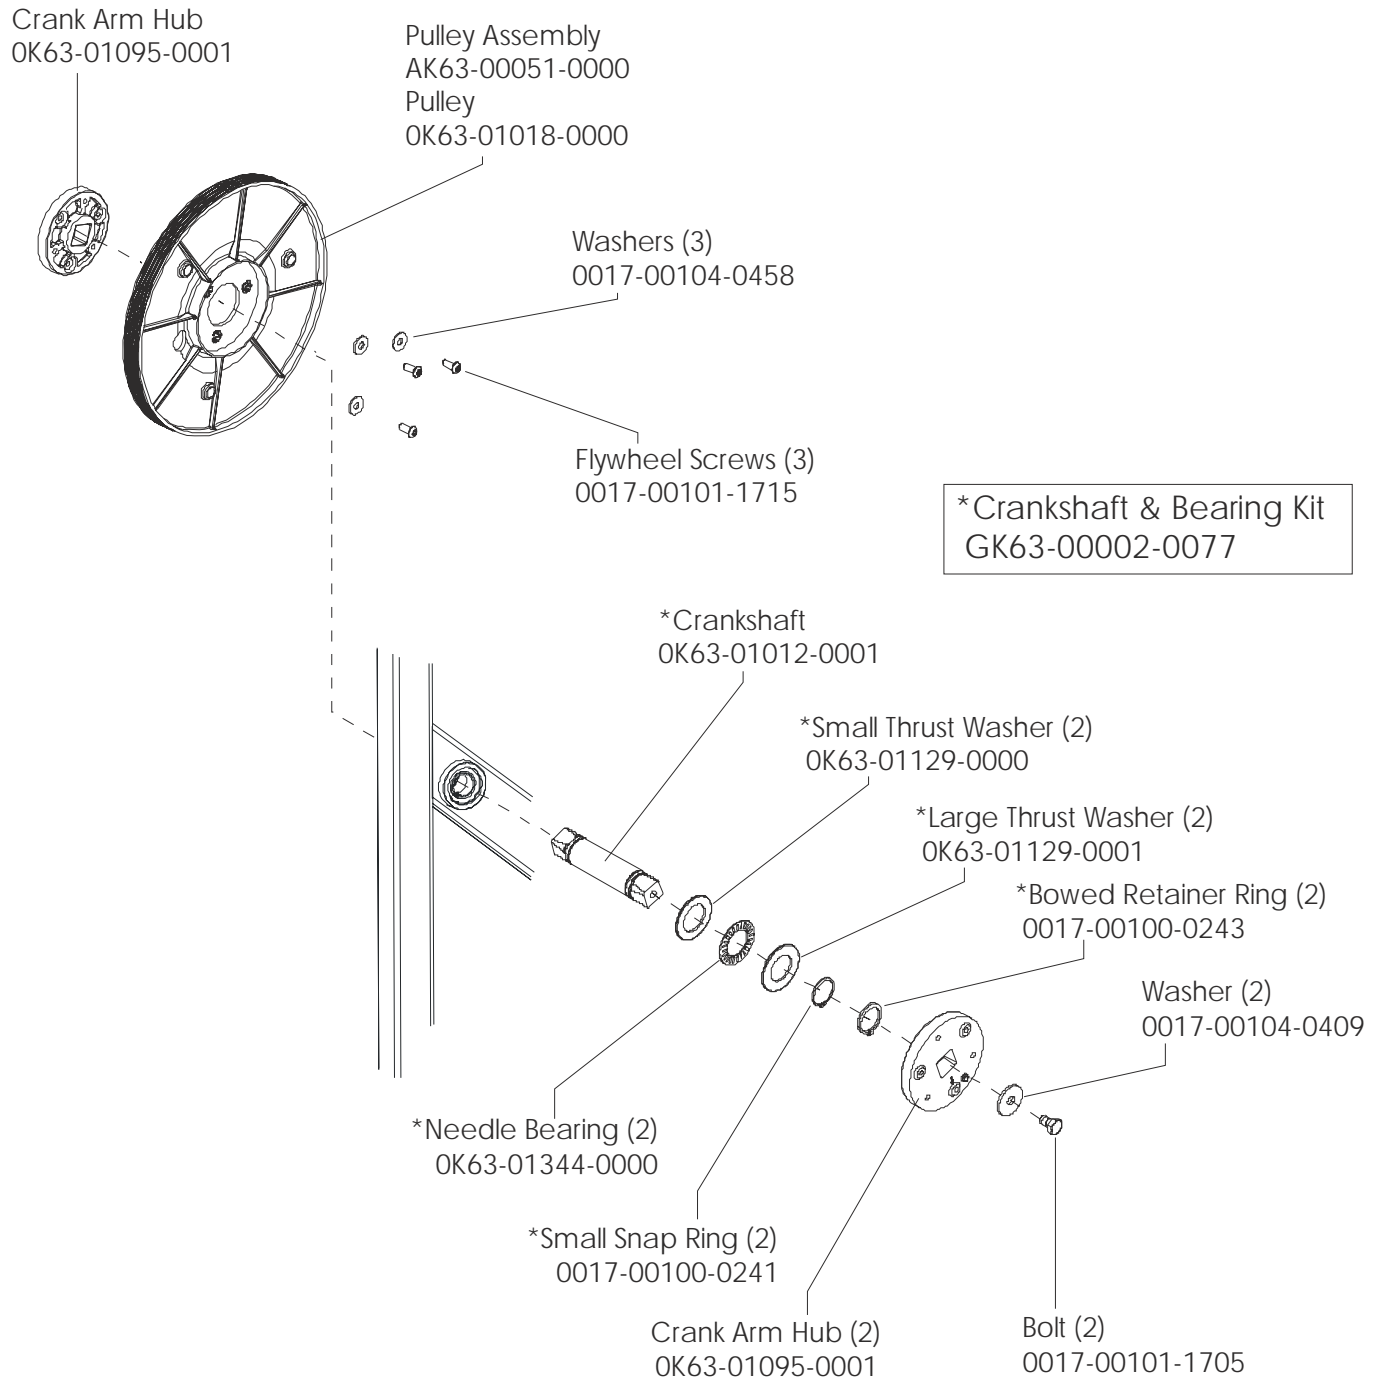

ARCTIC SILVER 93RW
Power Control Board

93RW-0XXX-02
S/N CCO100000 and UP

Assembly Number - AK39-00022-0001

ARCTIC SILVER 93RW
Alternator w/Pulley Assembly

93RW-0XXX-02
S/N CCO100000 and UP

Assembly Number – AK63-00093-0000

ARCTIC SILVER 93RW

Crank Shaft and Bearing Assembly

93RW-0XXX-02
S/N CCO10000 and UP

ARCTIC SILVER 93RW

93RW-0XXX-02

Intermediate Shaft and Bearing Assembly

S/N CCO100000 and UP

Clutch Assembly
AK63-00026-0000
(not included in kit)