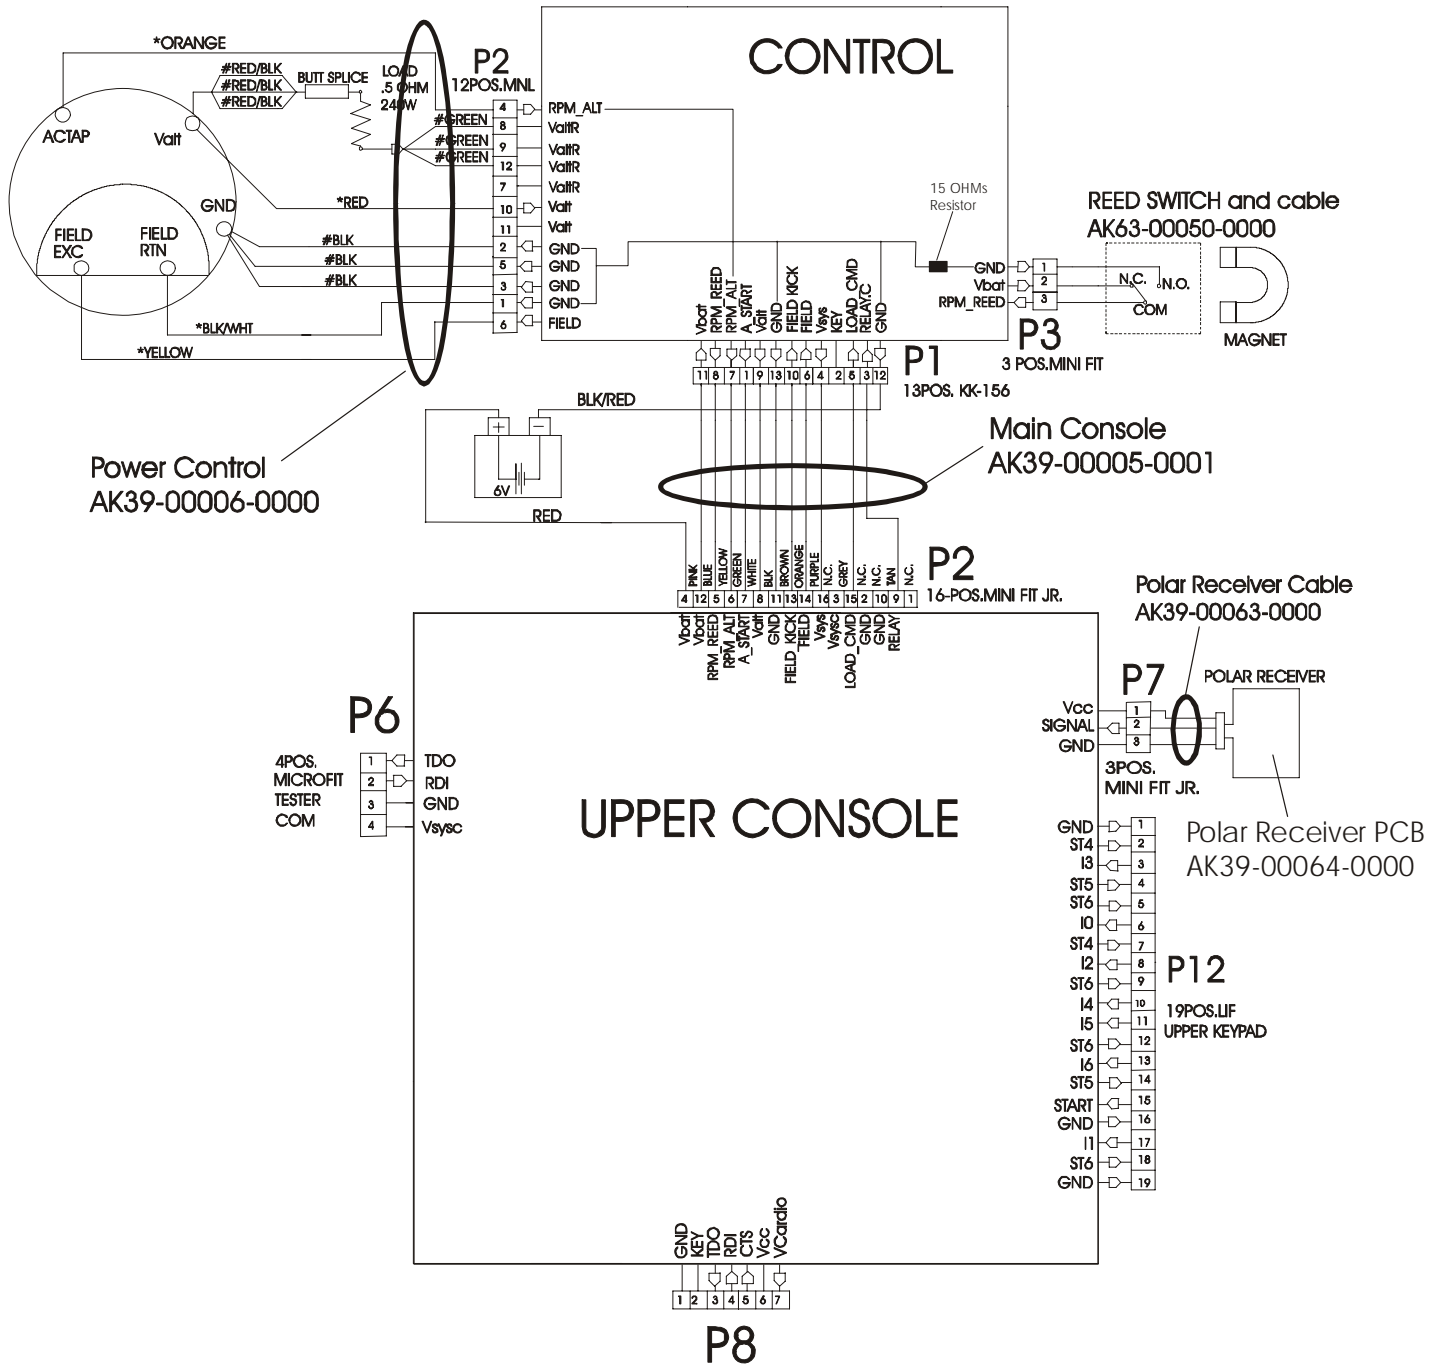

ARCTIC SILVER 93RW

Cables

93RW-0XXX-02
S/N CCO10000 and UP