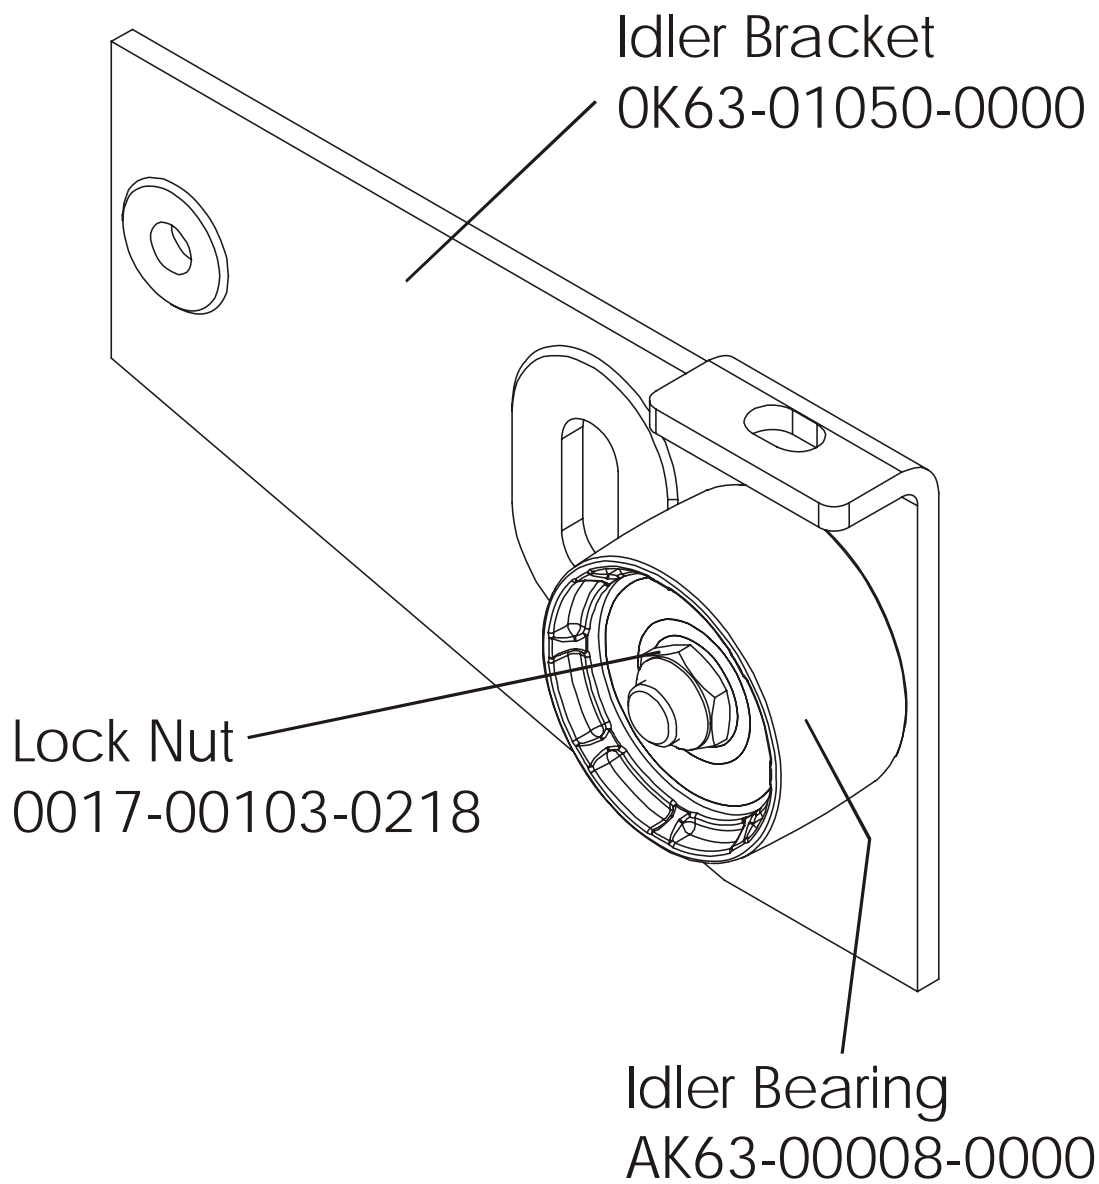

Idler Bracket Assembly – AK63-00021-0000