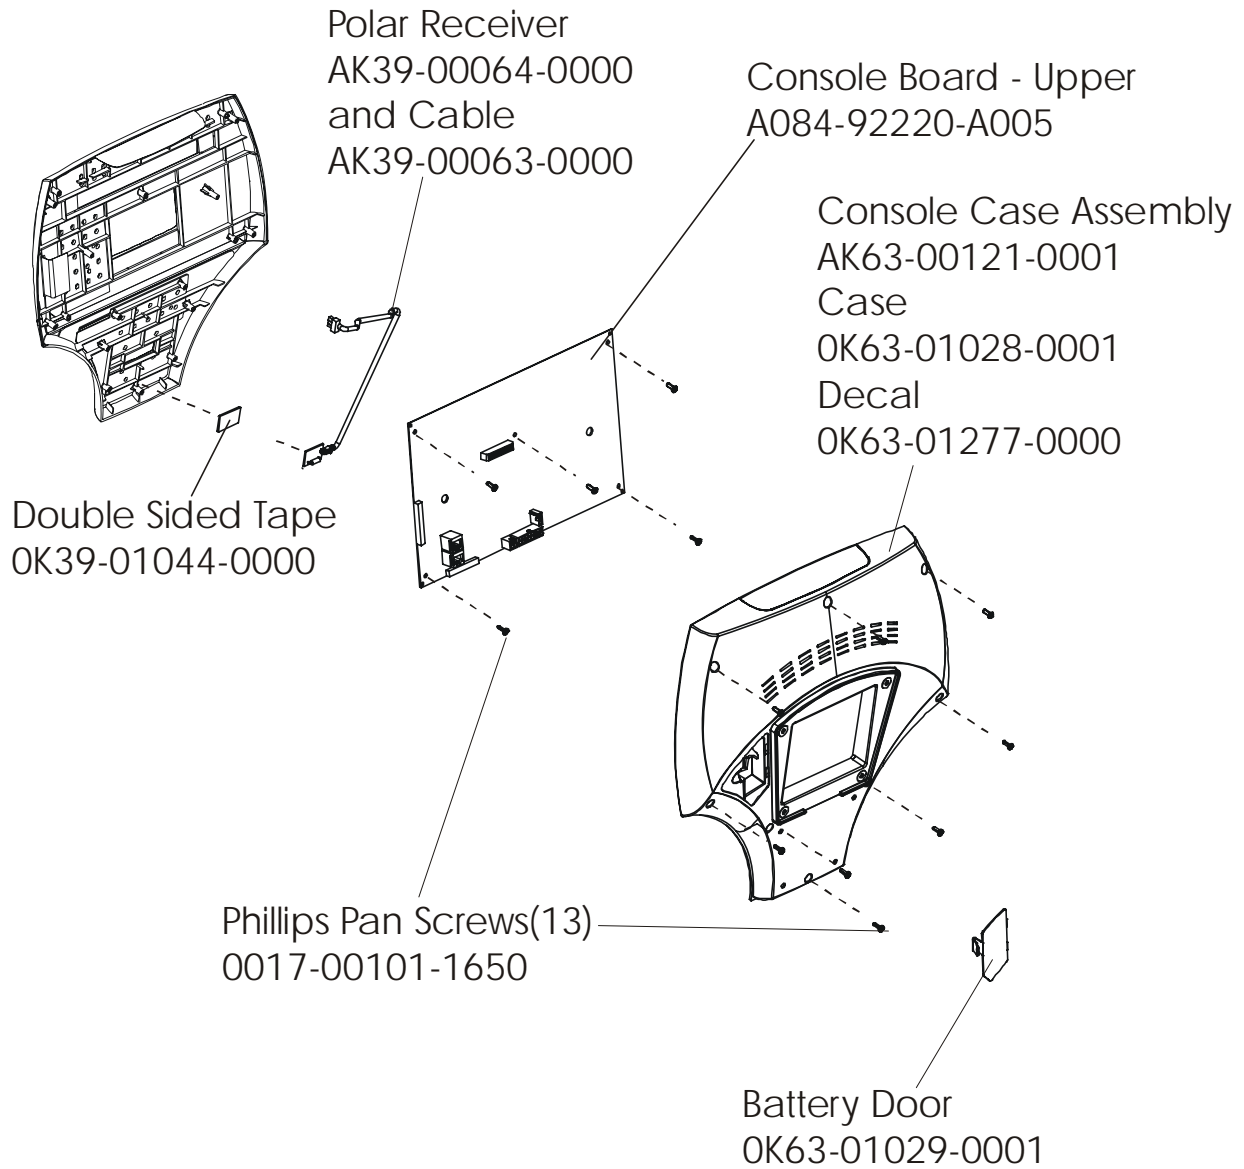

LifeFitness

Arctic Silver 93RW Recumbent Bike

Customer Support Services PARTS MANUAL revised 29 Apr 2008

ARCTIC SILVER 93RW
REFERENCES

93RW-0XXX-02
S/N CCO100000 and UP

OPERATION MANUAL	M051-00K39-A020
NETWORK C-SAFE KIT	GK63-00002-0003
HARDWARE BAG	GK39-00002-0008
CONNECTION BRACKET ASSEMBLY ASSEMBLY CONSISTS OF: 1) COAX CABLE 2) POWER CABLE 3) POWER/COAX INPUT BRACKET 4) F TYPE CONNECTOR	AK39-00093-0000 AK32-00020-0001 AK32-00078-0001 OK39-01087-0000 0017-00021-2846
TOUCH UP PAINT: SPRAY CAN .5 OZ BOTTLE W/APPLICATOR .33 OZ PEN	 0017-00008-0204 0017-00008-0205 0017-00008-0206
SERVICE MANUAL	M051-00K39-A012

**NOTE: ADDING THE BOLT ON LCD SCREEN TO THE
93RW-0XXX-02 MAKES THE UNIT 93RER-0XXX-02.**

	Page
CONSOLE COMPONENTS	4
CONSOLE SUPPORT ASSEMBLY	5
SHROUDS, END CAP, CRANKARMS AND PEDALS	6
BELTS AND 6V BATTERY	7
RESISTOR ASSEMBLY	8
POWER CONTROL BOARD	9
ALTERNATOR W/PULLEY	10
CRANKSHAFT AND BEARING ASSEMBLY	11
INTERMEDIATE SHAFT AND BEARING ASSEMBLY	12
IDLER BRACKET ASSEMBLY	13
SEAT ASSEMBLY	14
SEAT BOTTOM ASSEMBLY	15
SEAT FRAME ASSEMBLY	16
SEAT PADS AND ACCESSORY TRAY	17
EXTRUSION ASSEMBLY	18
SEAT LOCKING ASSEMBLY	19
WHEEL AND LEVELER	20
CABLES	21

ARCTIC SILVER 93RW
Power Control Board

93RW-0XXX-02
S/N CCO100000 and UP

Assembly Number - AK39-00022-0001

ARCTIC SILVER 93RW
Alternator w/Pulley Assembly

93RW-0XXX-02
S/N CCO100000 and UP

Assembly Number – AK63-00093-0000