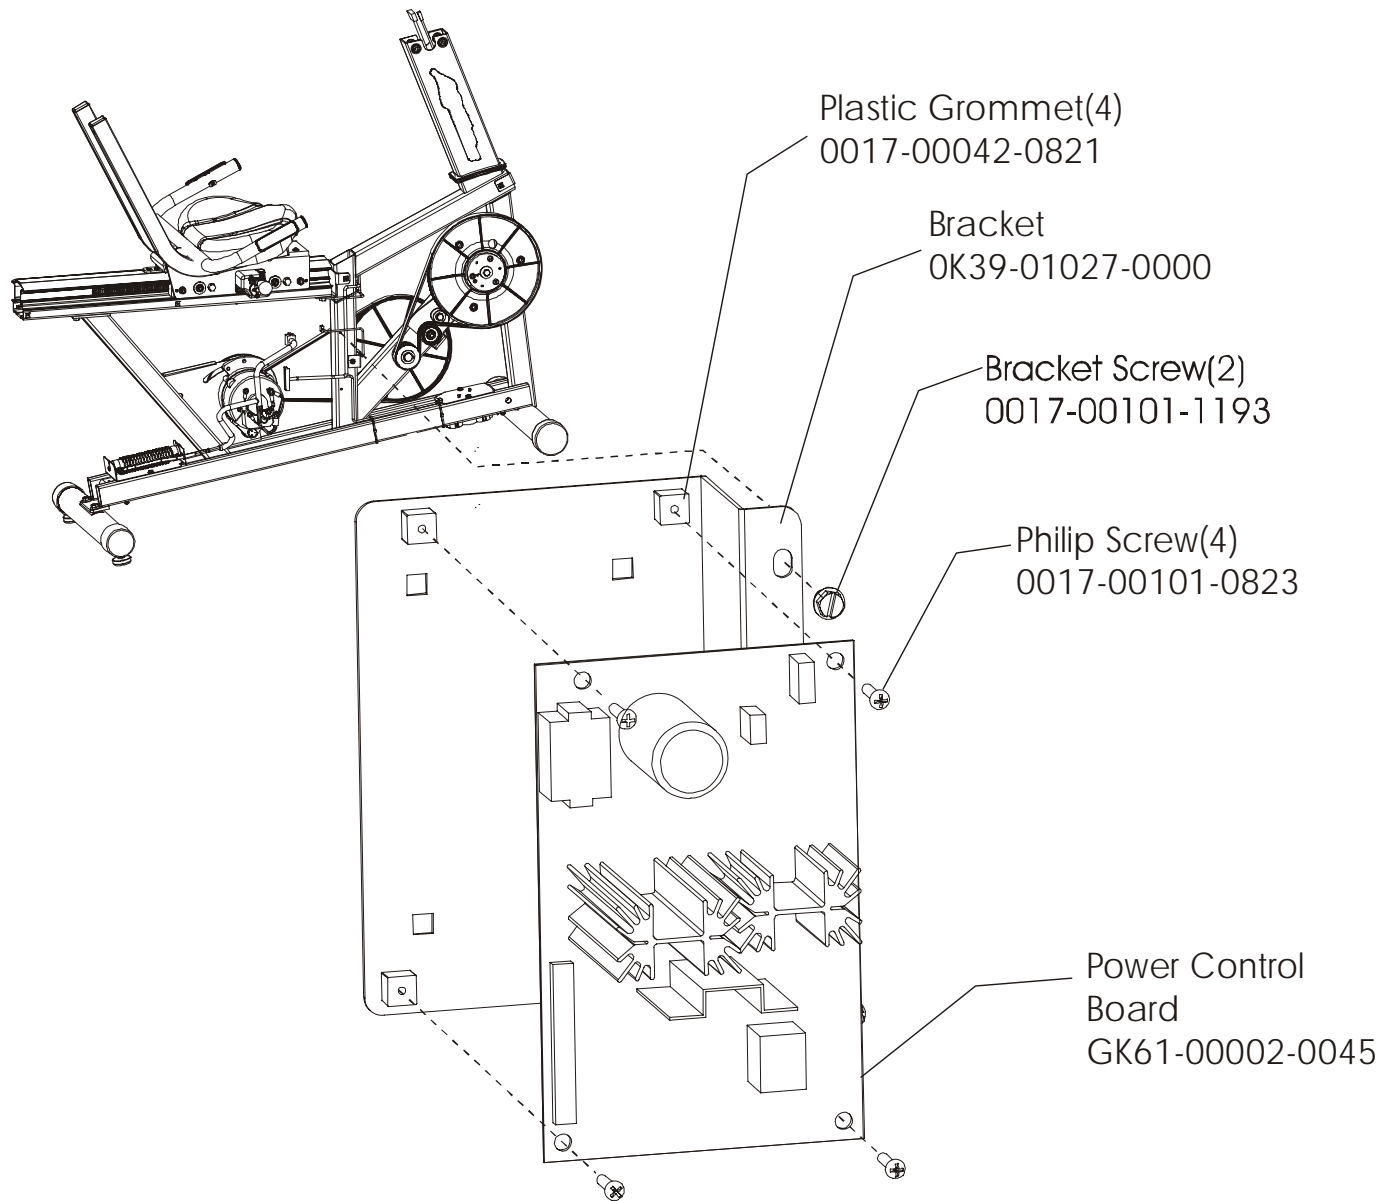

ARCTIC SILVER 93RW
Power Control Board

93RW-0XXX-02
S/N CCO100000 and UP

Assembly Number - AK39-00022-0001