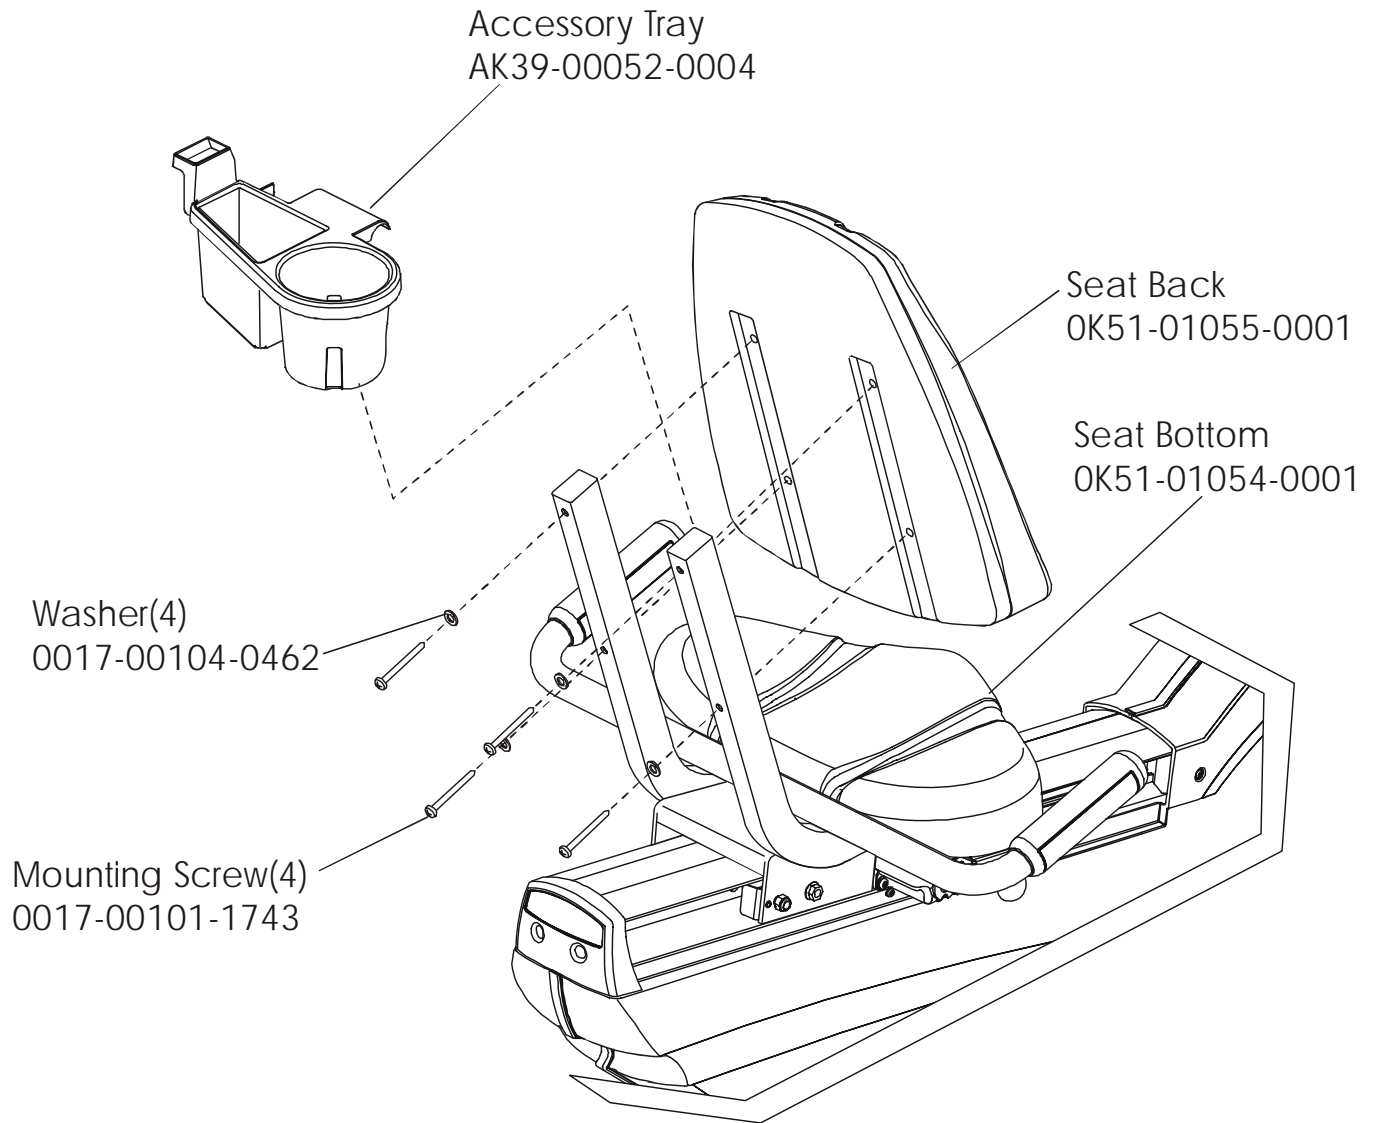

ARCTIC SILVER 93RW
Seat Pads and Accessory Tray

93RW-0XXX-02
S/N CCO100000 and UP