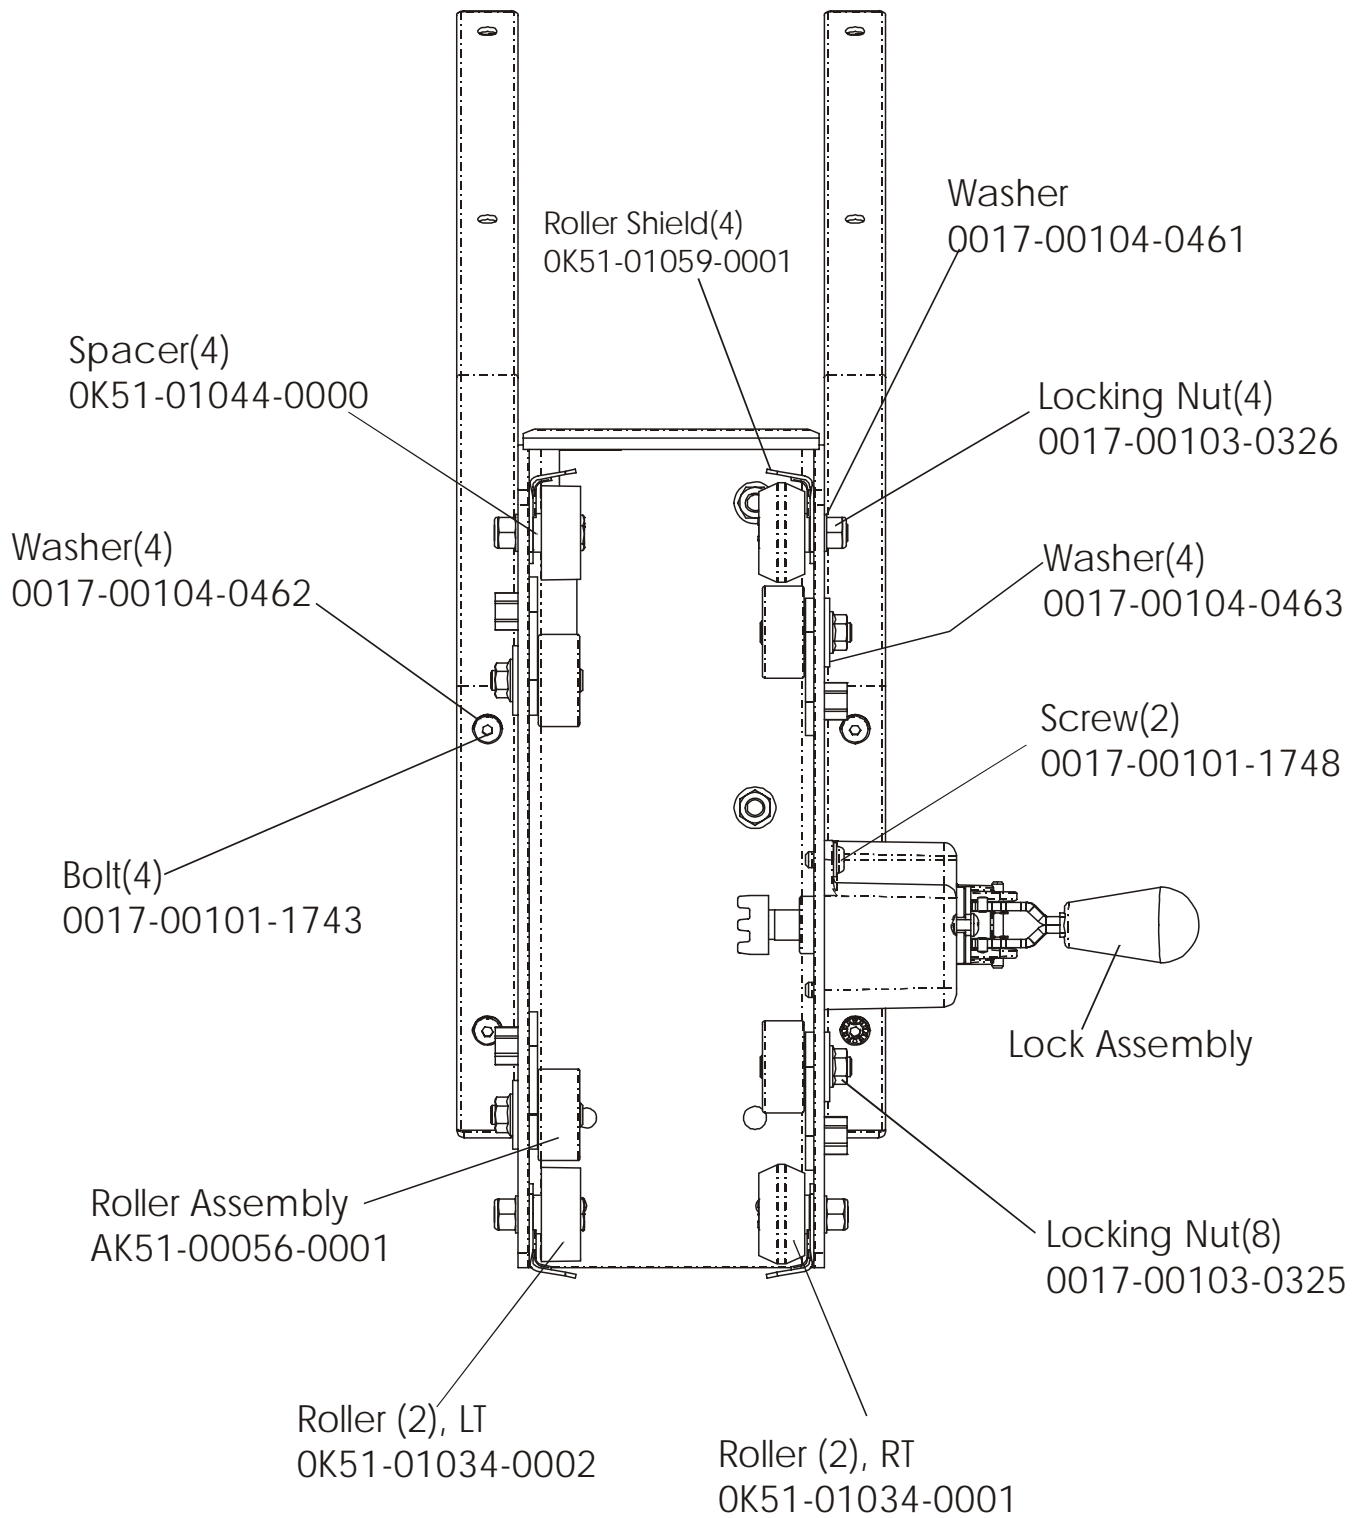

ARCTIC SILVER 93RW
Seat Assembly - Bottom

93RW-0XXX-02
S/N CCO10000 and UP