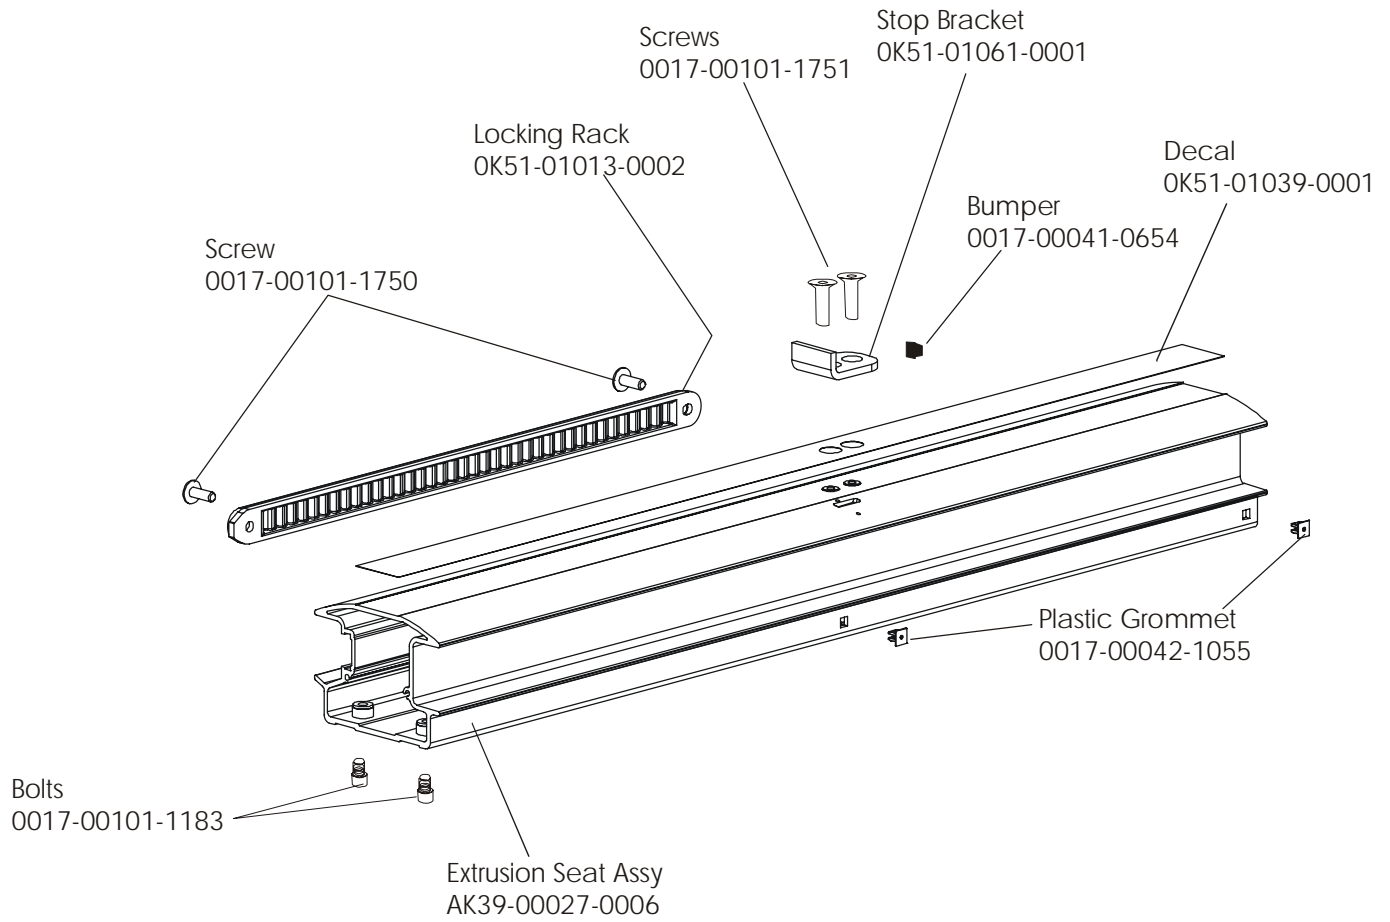

ARCTIC SILVER 93RW
Extrusion Assy. – AK39-00027-0006

93RW-0XXX-02
S/N CCO100000 and UP