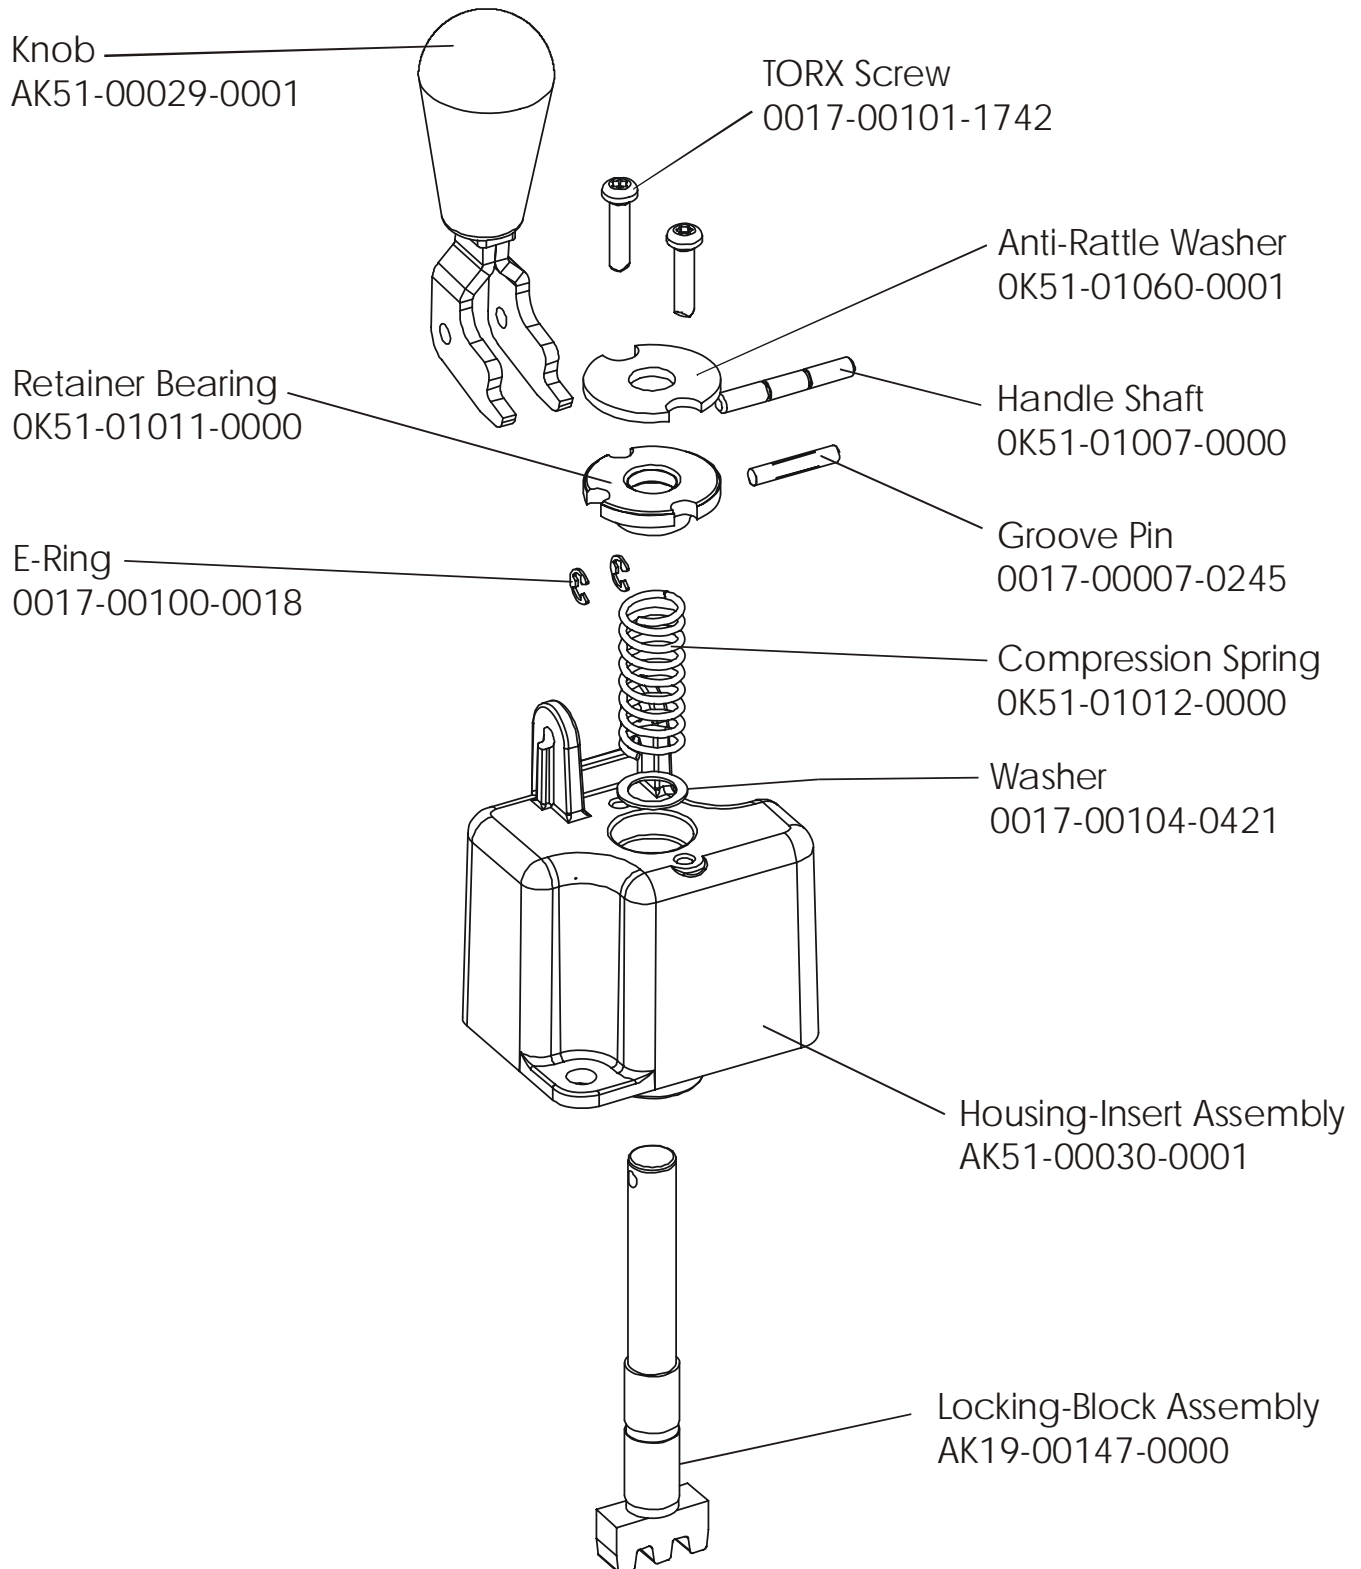

93RW-0XXX-02
S/N CCO100000 and UP

ARCTIC SILVER 93RW

Locking Assembly – AK51-00053-0001

93RW-0XXX-02

S/N CCO100000 and UP

ARCTIC SILVER 93RW
Wheel and Leveler

93RW-0XXX-02
S/N CCO100000 and UP

ARCTIC SILVER 93RW