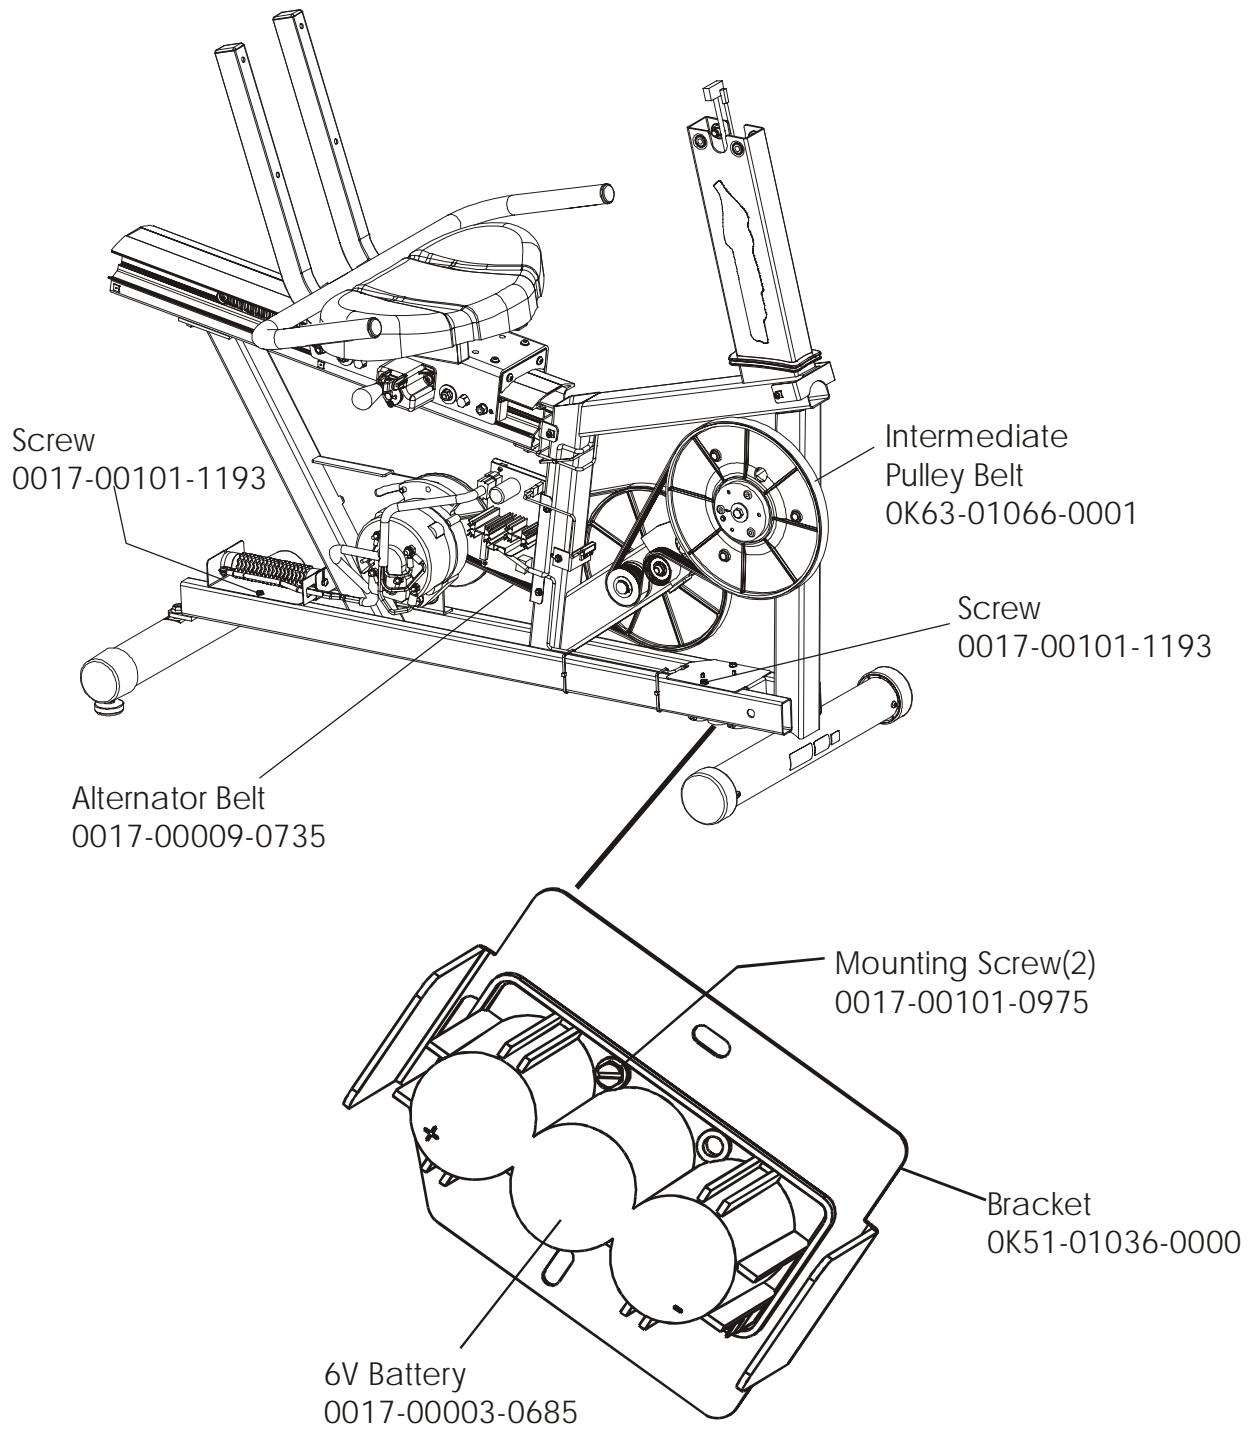

ARCTIC SILVER 93RW

Belts

93RW-0XXX-02

S/N CCO100000 and UP