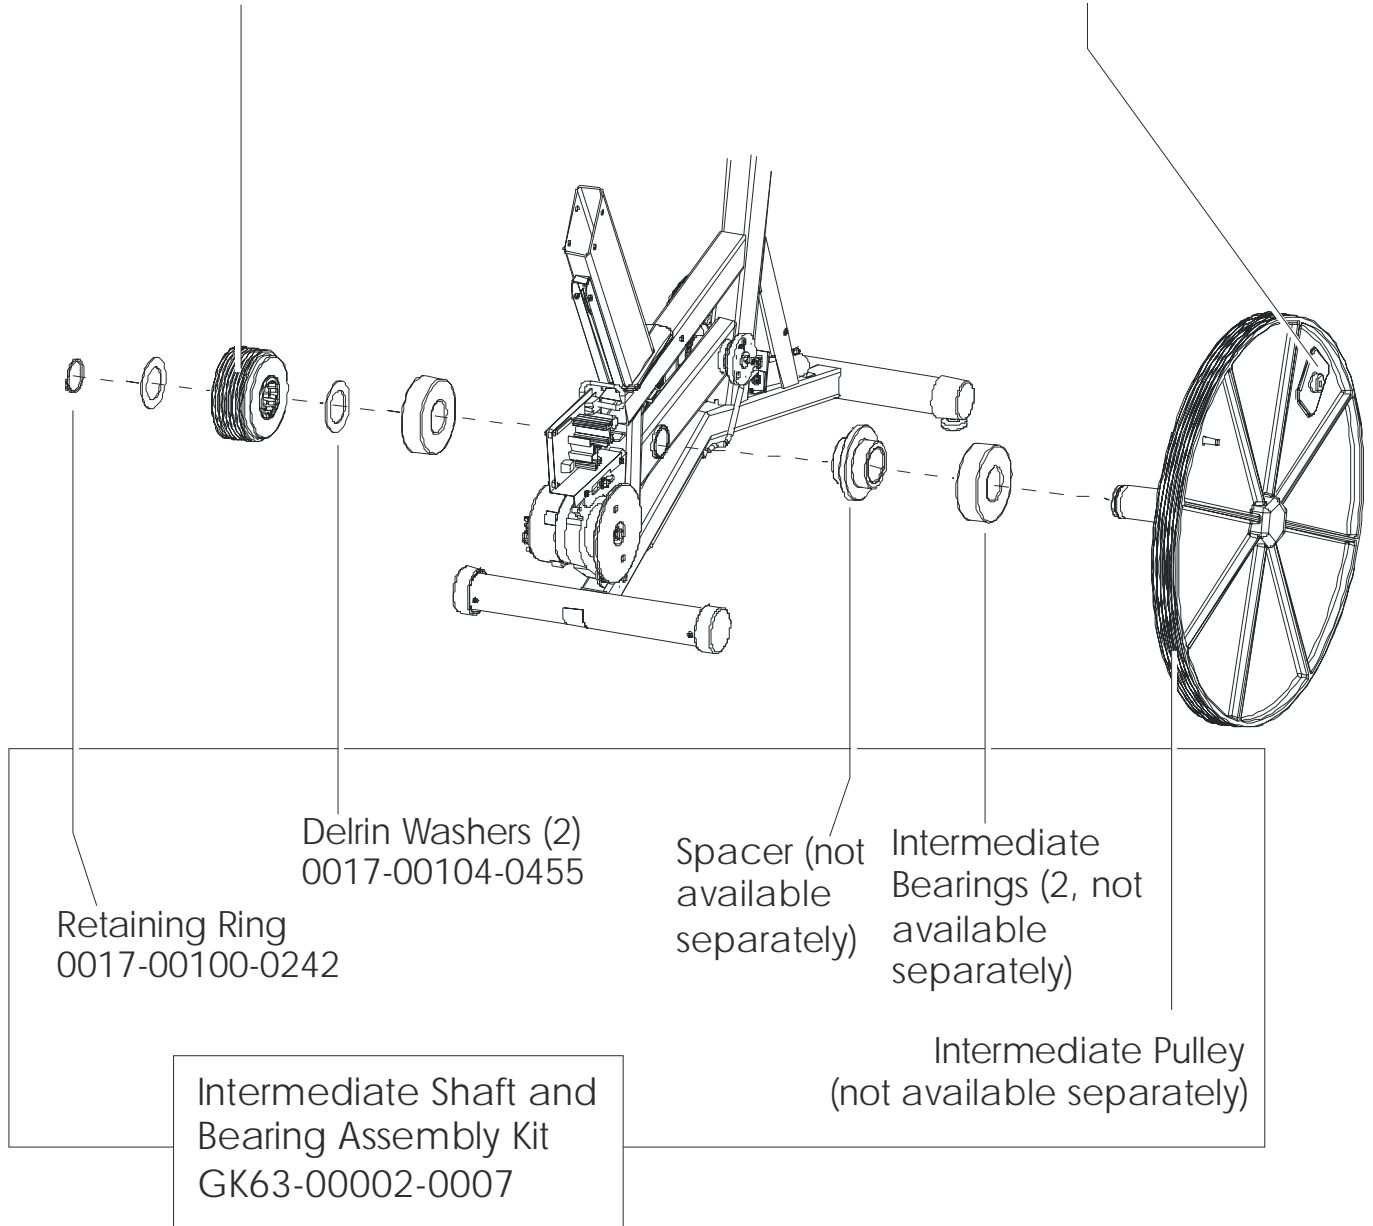

ARCTIC SILVER 93RW

93RW-0XXX-02

Intermediate Shaft and Bearing Assembly

S/N CCO100000 and UP

Clutch Assembly
AK63-00026-0000
(not included in kit)

Magnet
118E-00001-0124
(not included in kit)