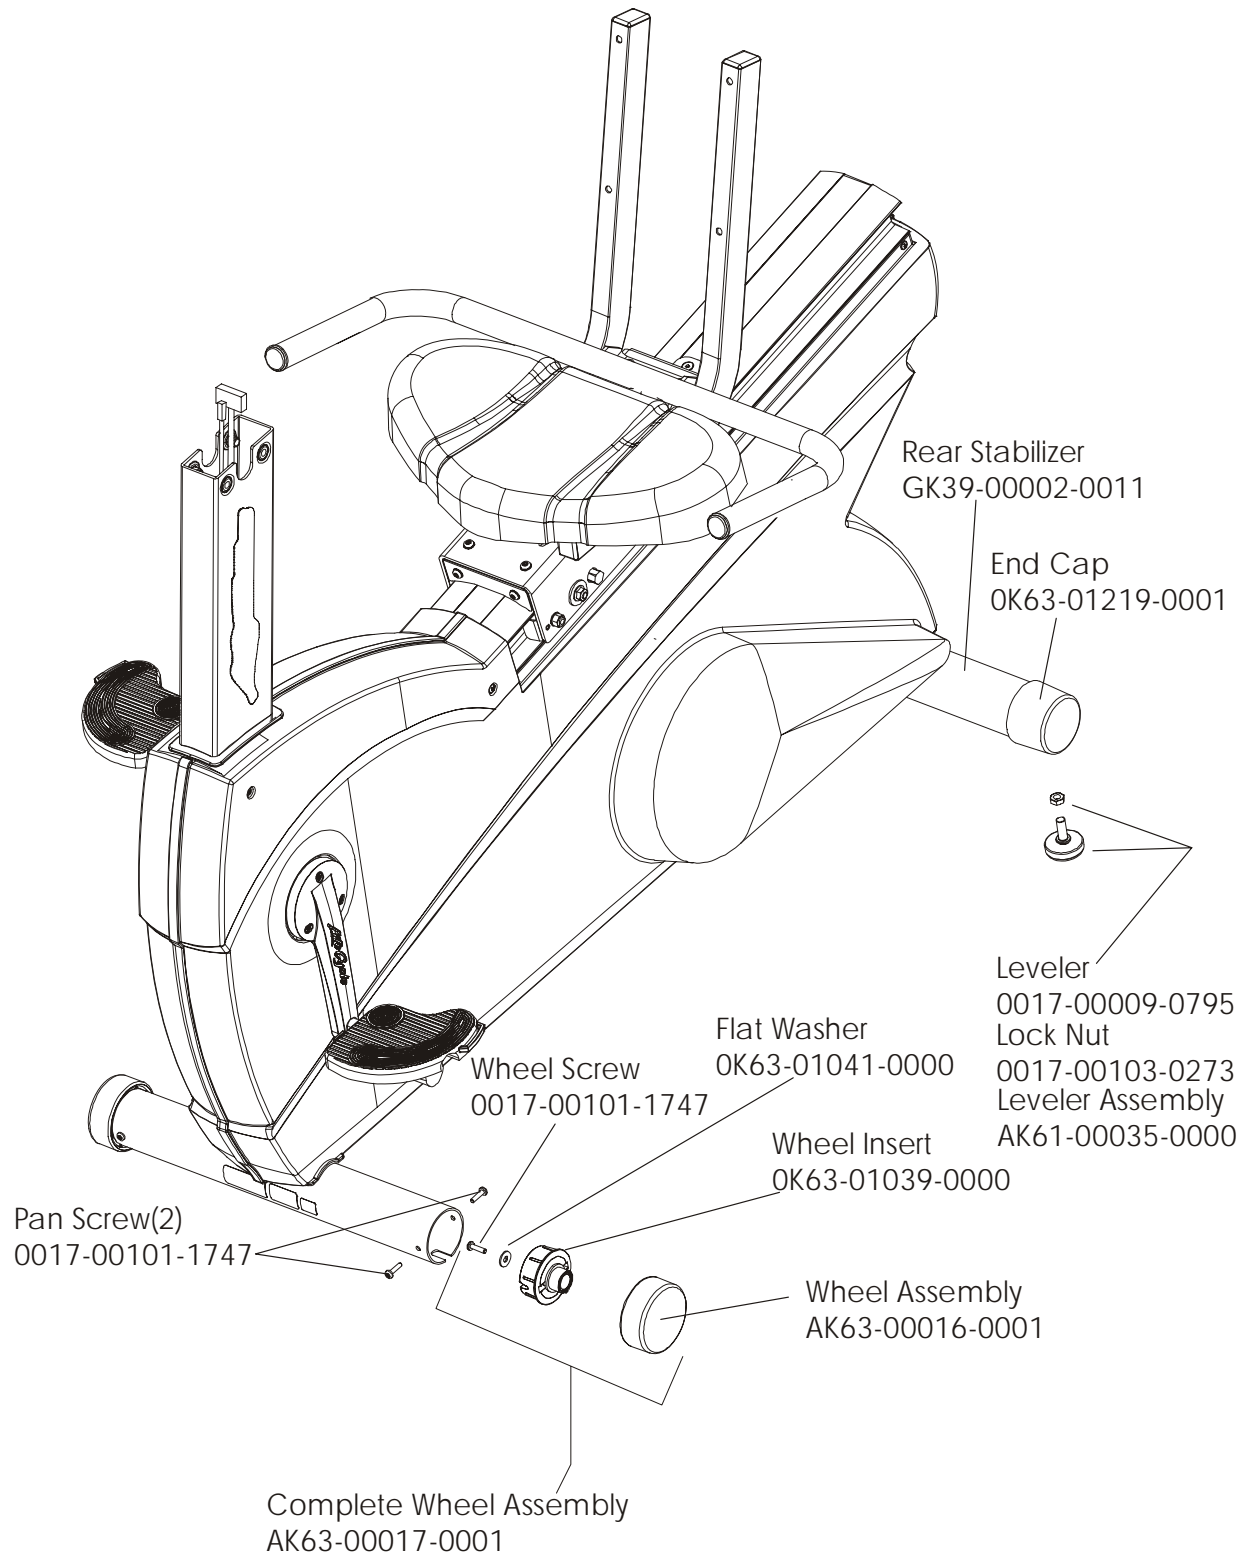

93RW-0XXX-02
S/N CCO100000 and UP

ARCTIC SILVER 93RW

Locking Assembly – AK51-00053-0001

93RW-0XXX-02

S/N CCO100000 and UP

ARCTIC SILVER 93RW
Wheel and Leveler

93RW-0XXX-02
S/N CCO100000 and UP

ARCTIC SILVER 93RW