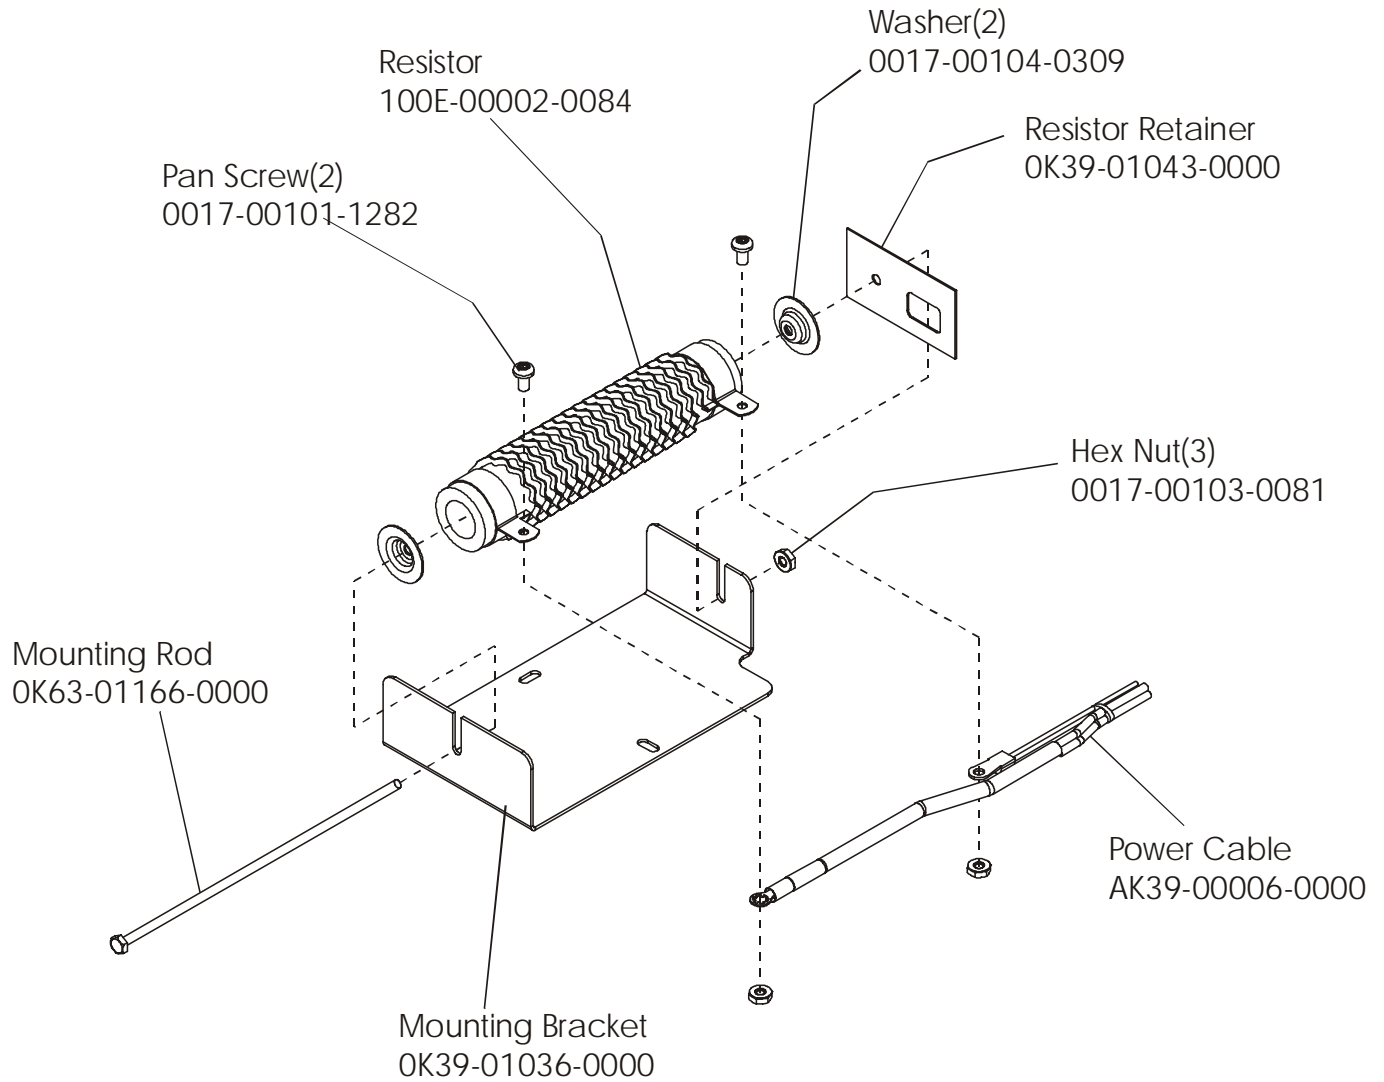

ARCTIC SILVER 93RW
Resistor Assembly

93RW-0XXX-02
S/N CCO100000 and UP