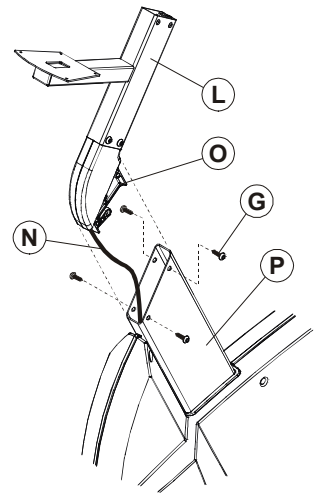

# UNPACKING INSTRUCTIONS

**Tools Required:** T-45 Torx Wrench

1. Remove the four straps from the corrugated shipping container and remove the TOP TRAY (A).
2. Remove the DISPLAY CONSOLE BOX (B) and set aside. Lift and remove the two REAR SUPPORT POSTS (C).
3. Lift and remove the two FRONT SUPPORT POSTS (D). Carefully lift and remove the SHIPPING SLEEVE (E).
4. Remove the SHIP KIT (F) and set it aside.
5. Carefully remove all protective plastic wrapping.
6. Locate the four 3/8-16 x 3/4" BUTTON HEAD SCREWS (G) from the hardware bag located in the SHIP KIT (F).

7. Remove the ACCESSORY TRAY (J) from the TOP CENTER PACKAGING SUPPORT (K). Remove the TOP CENTER PACKAGING SUPPORT.
8. The CONSOLE SUPPORT (L) is shipped within the LOWER CENTER PACKAGING SUPPORT (M). Carefully lift CONSOLE SUPPORT upward and remove the LOWER CENTER PACKAGING SUPPORT.

**CAUTION:** BE CAREFUL NOT TO DAMAGE THE WIRE HARNESS (N) WHEN HANDLING THE CONSOLE SUPPORT (L).

9. Pivot the CONSOLE SUPPORT (L) upward. Align and insert the CONSOLE SUPPORT MOUNTING FLANGE (O) into the top of the MONOCOLUMN (P). Secure the CONSOLE SUPPORT to the MONOCOLUMN using the four 3/8-16 x 3/4" BUTTON HEAD SCREWS (G). Tighten the screws to 15-20 ft. lbs.

**CAUTION:** BE CAREFUL NOT TO DAMAGE THE WIRE HARNESS (N) WHEN ATTACHING THE CONSOLE SUPPORT (L) TO THE MONOCOLUMN (P).

10. Carefully lift the exercise bike from the BOTTOM TRAY (Q).
11. Follow the Assembly Instructions included in the parts bag to complete the assembly of your exercise bike.