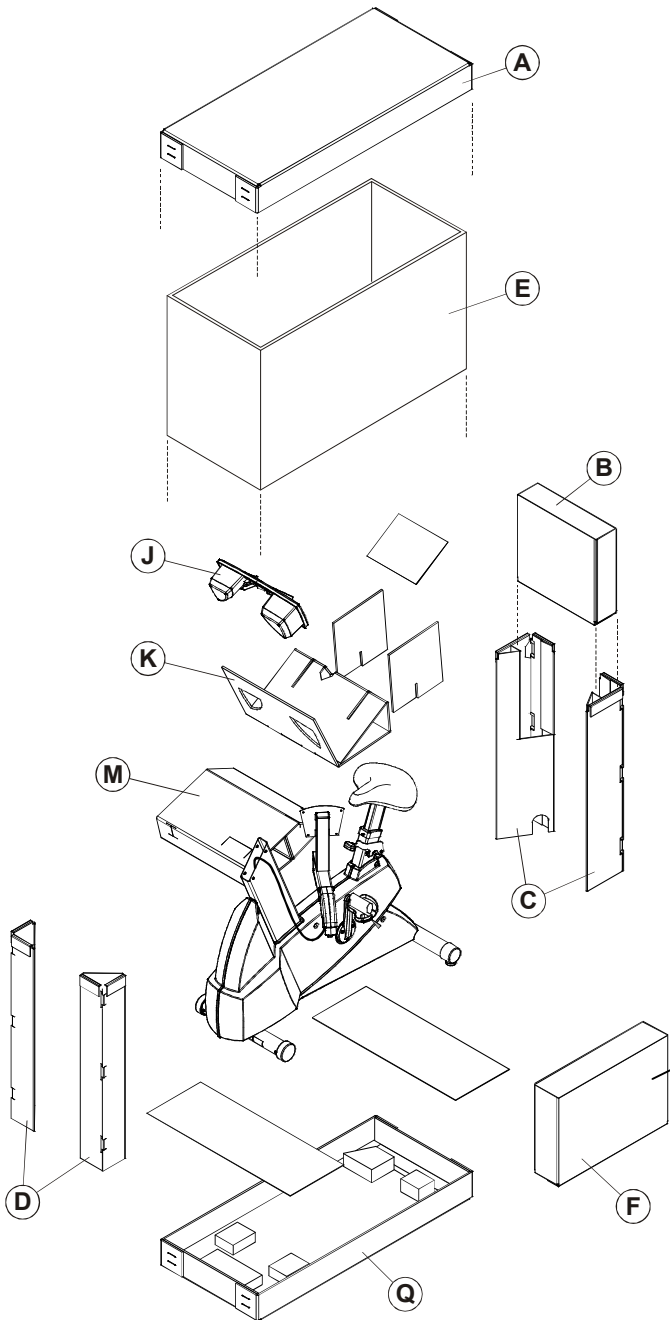

# UNPACKING INSTRUCTIONS

**Tools Required:** T-45 Torx Wrench

1. Remove the four straps from the corrugated shipping container and remove the TOP TRAY (A).
2. Remove the DISPLAY CONSOLE BOX (B) and set aside. Lift and remove the two REAR SUPPORT POSTS (C).
3. Lift and remove the two FRONT SUPPORT POSTS (D). Carefully lift and remove the SHIPPING SLEEVE (E).
4. Remove the SHIP KIT (F) and set it aside.
5. Carefully remove all protective plastic wrapping.
6. Locate the four 3/8-16 x 3/4" BUTTON HEAD SCREWS (G) from the hardware bag located in the SHIP KIT (F).

7. Remove the ACCESSORY TRAY (J) from the TOP CENTER PACKAGING SUPPORT (K). Remove the TOP CENTER PACKAGING SUPPORT.
8. The CONSOLE SUPPORT (L) is shipped within the LOWER CENTER PACKAGING SUPPORT (M). Carefully lift CONSOLE SUPPORT upward and remove the LOWER CENTER PACKAGING SUPPORT.

**CAUTION:** BE CAREFUL NOT TO DAMAGE THE WIRE HARNESS (N) WHEN HANDLING THE CONSOLE SUPPORT (L).

9. Pivot the CONSOLE SUPPORT (L) upward. Align and insert the CONSOLE SUPPORT MOUNTING FLANGE (O) into the top of the MONOCOLUMN (P). Secure the CONSOLE SUPPORT to the MONOCOLUMN using the four 3/8-16 x 3/4" BUTTON HEAD SCREWS (G). Tighten the screws to 15-20 ft. lbs.

**CAUTION:** BE CAREFUL NOT TO DAMAGE THE WIRE HARNESS (N) WHEN ATTACHING THE CONSOLE SUPPORT (L) TO THE MONOCOLUMN (P).

10. Carefully lift the exercise bike from the BOTTOM TRAY (Q).
11. Follow the Assembly Instructions included in the parts bag to complete the assembly of your exercise bike.