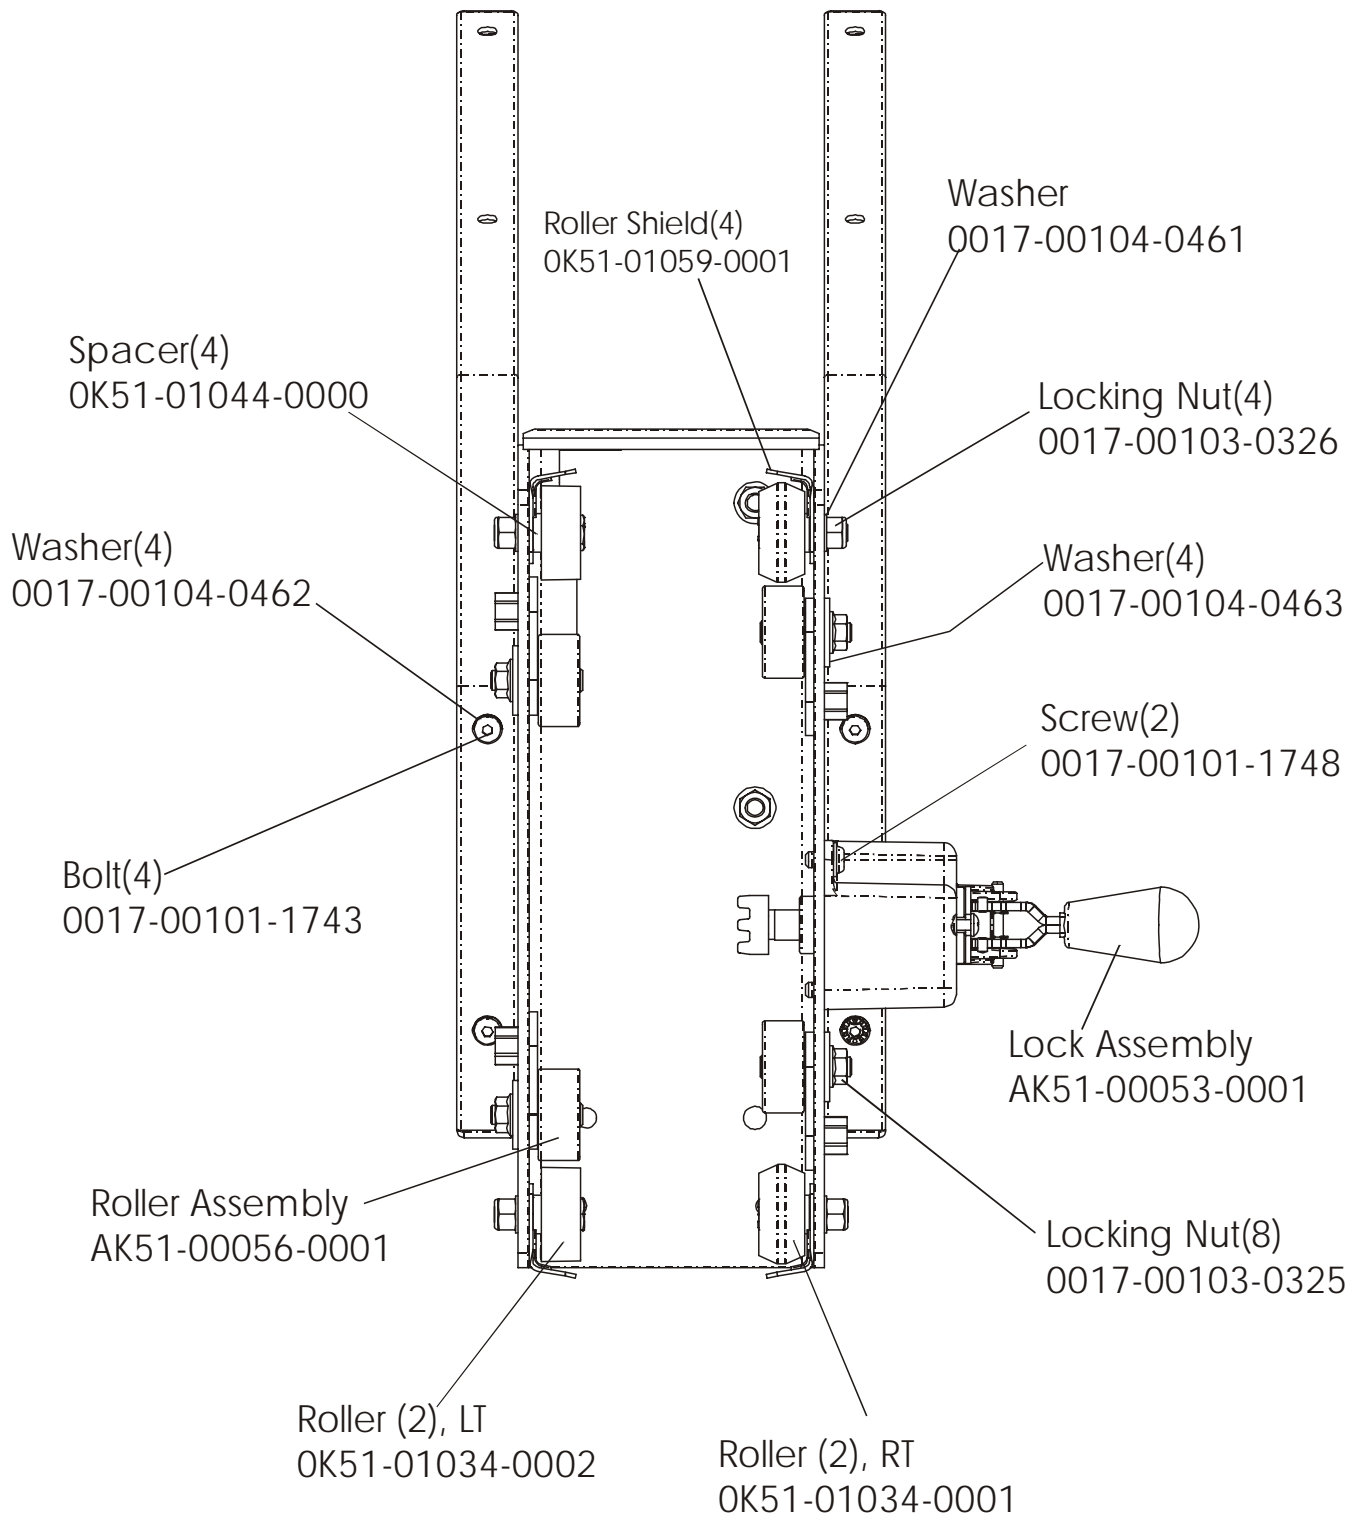

95RW-0XXX-02
S/N CCW10000 and UP

ARCTIC SILVER 95RW
Seat Assembly - Bottom

95RW-0XXX-02
S/N CCW10000 and UP

ARCTIC SILVER 95RW
Seat Frame Assembly

95RW-0XXX-02
S/N CCW100000 and UP

ARCTIC SILVER 95RW
Seat Pads and Accessory Tray