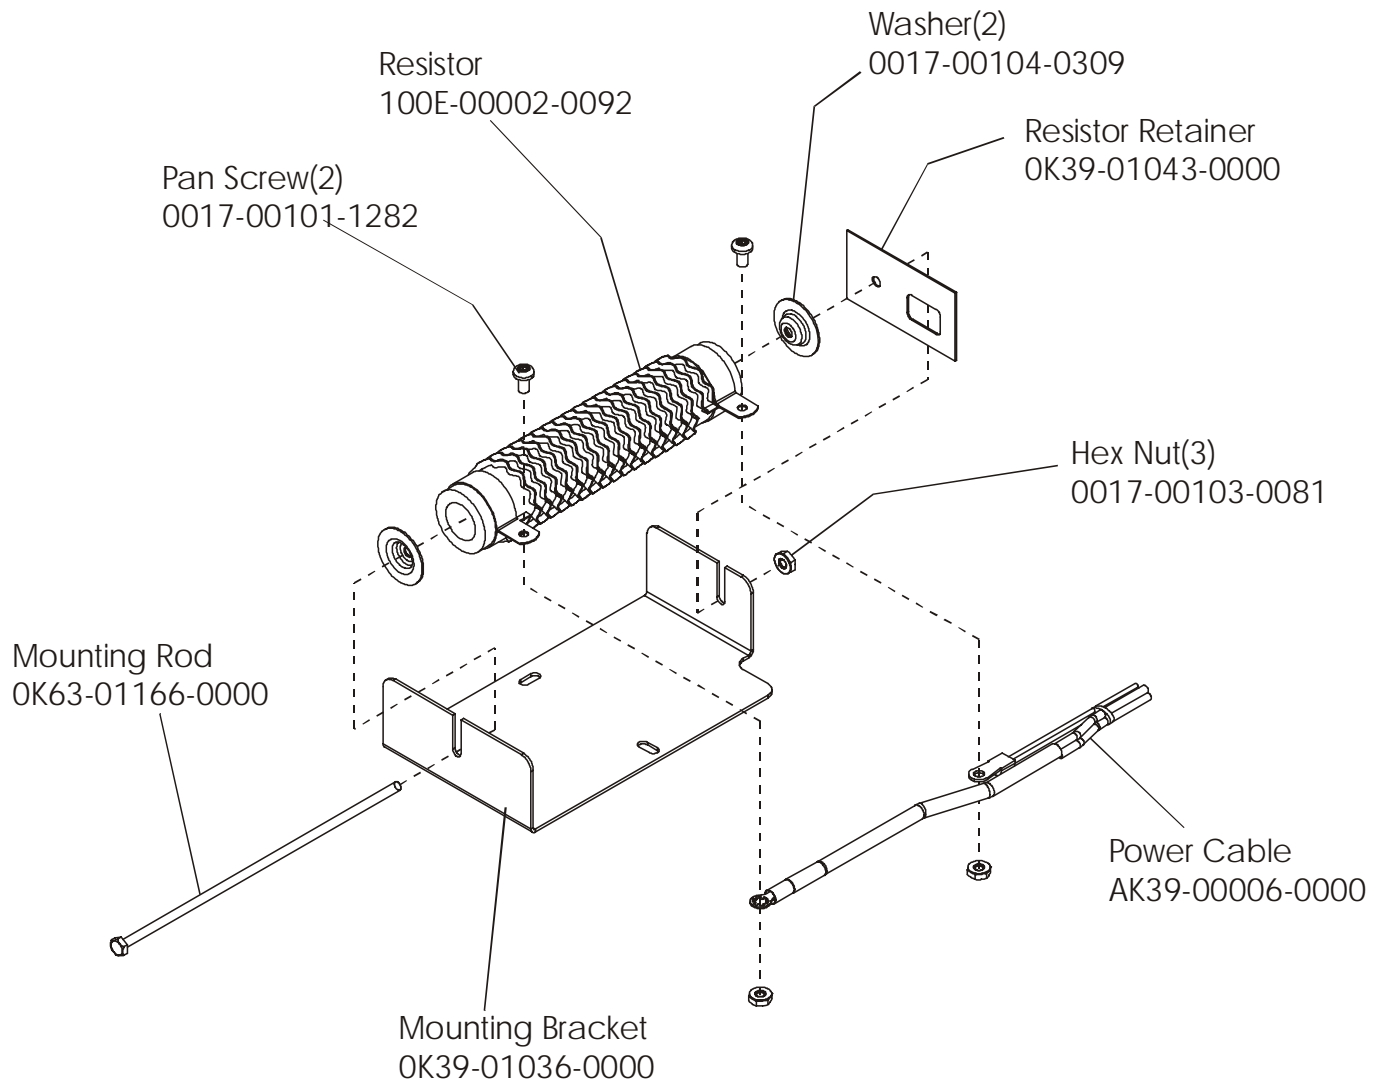

ARCTIC SILVER 95RW
Resistor Assembly – AK39-00020-0001

95RW-0XXX-02
S/N CCW100000 and UP