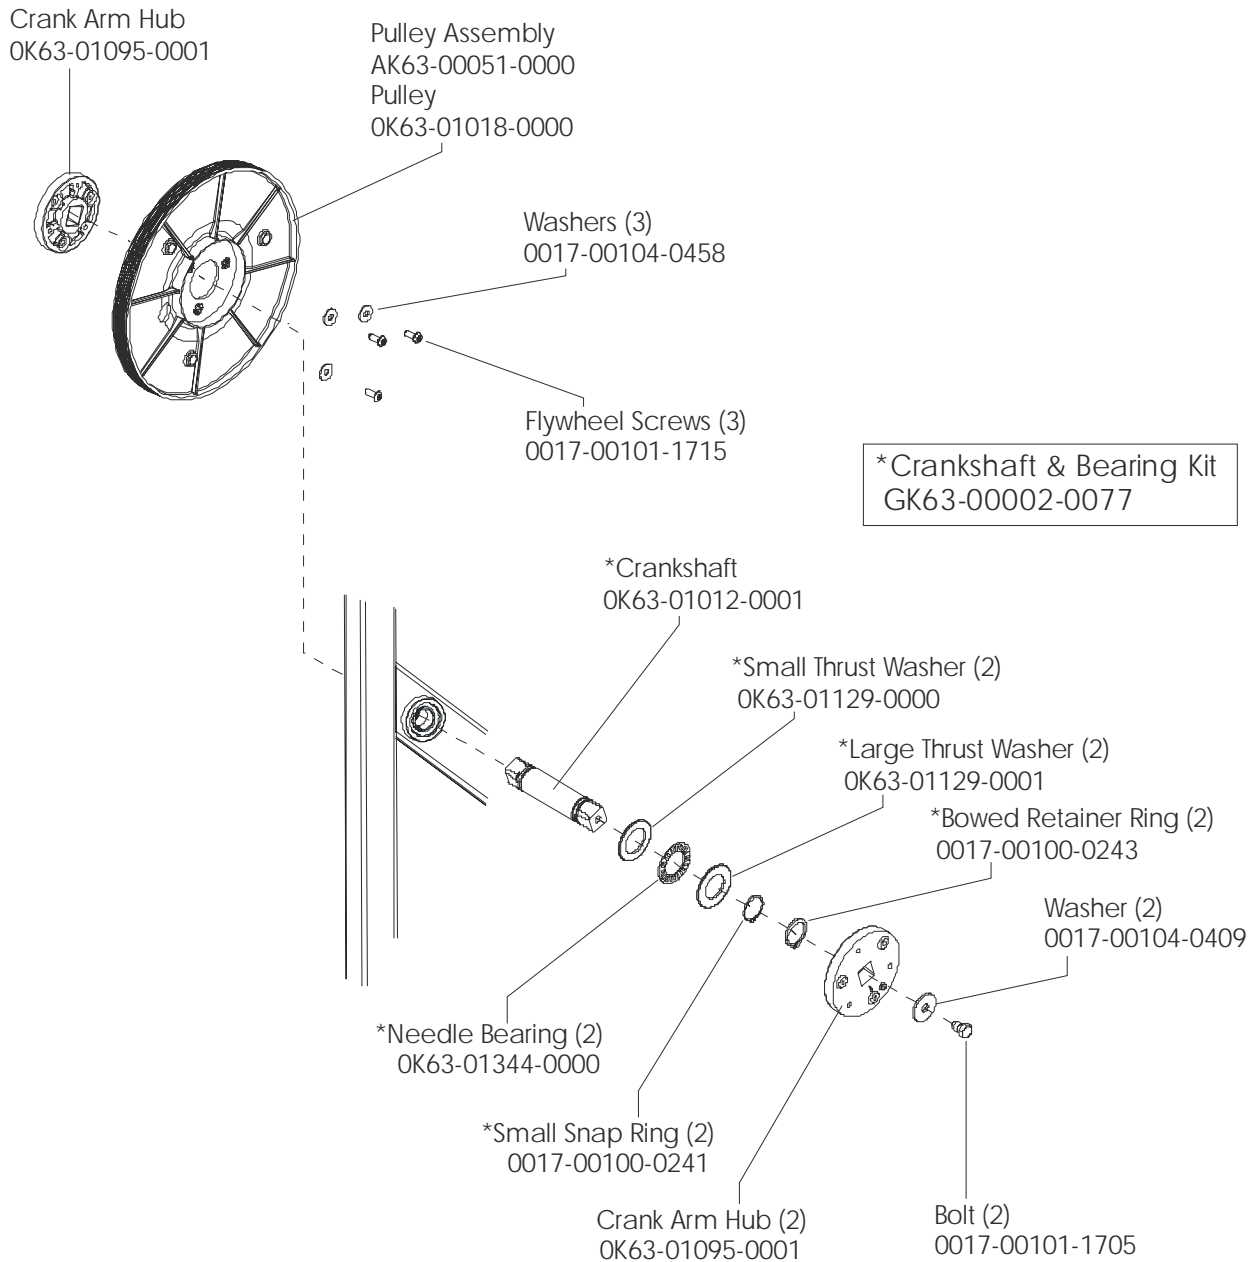

ARCTIC SILVER 95RW
Resistor Assembly – AK39-00020-0001

95RW-0XXX-02
S/N CCW100000 and UP

ARCTIC SILVER 95RW
Power Control Board

95RW-0XXX-02
S/N CCW100000 and UP

Assembly Number - AK39-00022-0001

ARCTIC SILVER 95RW
Alternator w/pulley Assembly

95RW-0XXX-02
S/N CCW100000 and UP

Assembly Number – AK63-00093-0000

ARCTIC SILVER 95RW

Crank Shaft and Bearing Assembly

95RW-0XXX-02
S/N CCW100000 and UP

ARCTIC SILVER 95RW

Intermediate Shaft and Bearing Assembly

95RW-0XXX-02

S/N CCW100000 and UP

Clutch Assembly
AK63-00026-0000
(not included in kit)

Magnet
118E-00001-0124
(not included in kit)

Idler Bracket Assembly – AK63-00021-0000

ARCTIC SILVER 95RW

Seat Assembly

95RW-0XXX-02
S/N CCW10000 and UP

ARCTIC SILVER 95RW
Seat Assembly - Bottom

95RW-0XXX-02
S/N CCW10000 and UP

ARCTIC SILVER 95RW
Seat Frame Assembly

95RW-0XXX-02
S/N CCW100000 and UP

ARCTIC SILVER 95RW
Seat Pads and Accessory Tray