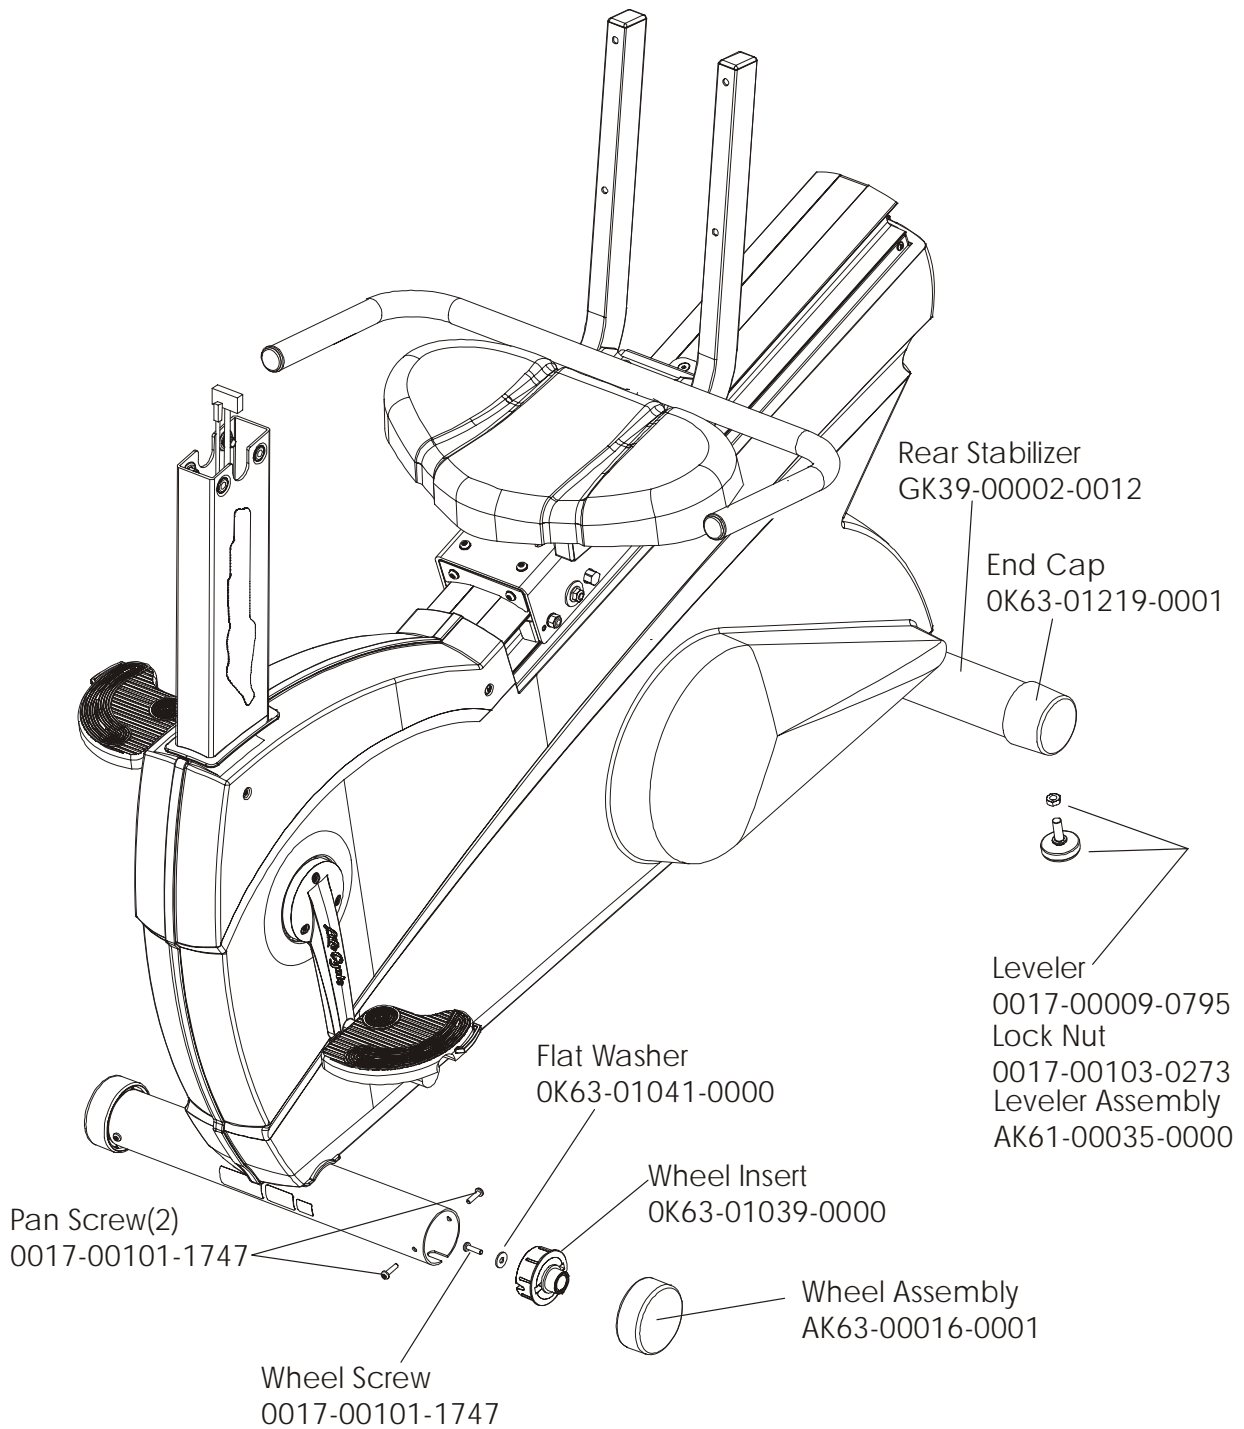

95RW-0XXX-02
S/N CCW100000 and UP

ARCTIC SILVER 95RW
Extrusion Assy. – AK39-00027-0005

95RW-0XXX-02
S/N CCW100000 and UP

ARCTIC SILVER 95RW
Wheel and Leveler

95RW-0XXX-02
S/N CCW100000 and UP

Free Manuals Download Website