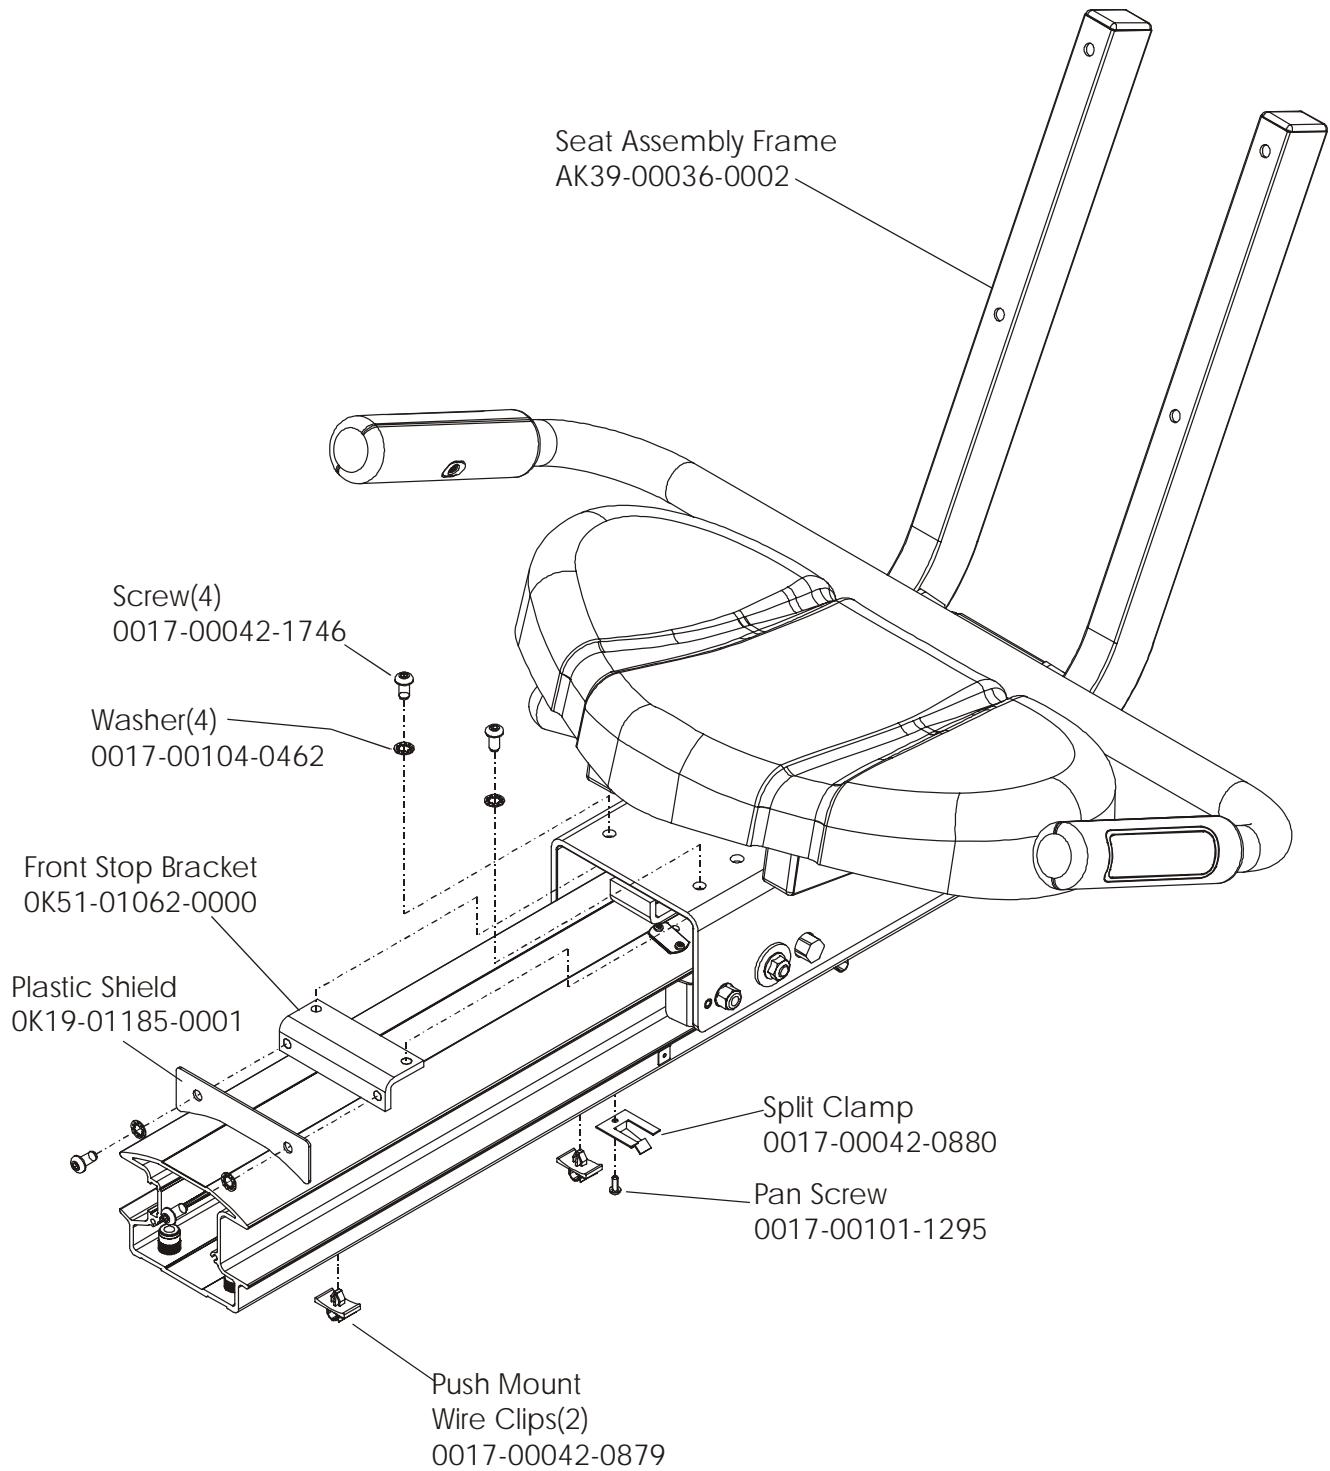

95RW-0XXX-02
S/N CCW10000 and UP

ARCTIC SILVER 95RW
Seat Assembly - Bottom

95RW-0XXX-02
S/N CCW10000 and UP

ARCTIC SILVER 95RW
Seat Frame Assembly

95RW-0XXX-02
S/N CCW100000 and UP

ARCTIC SILVER 95RW
Seat Pads and Accessory Tray