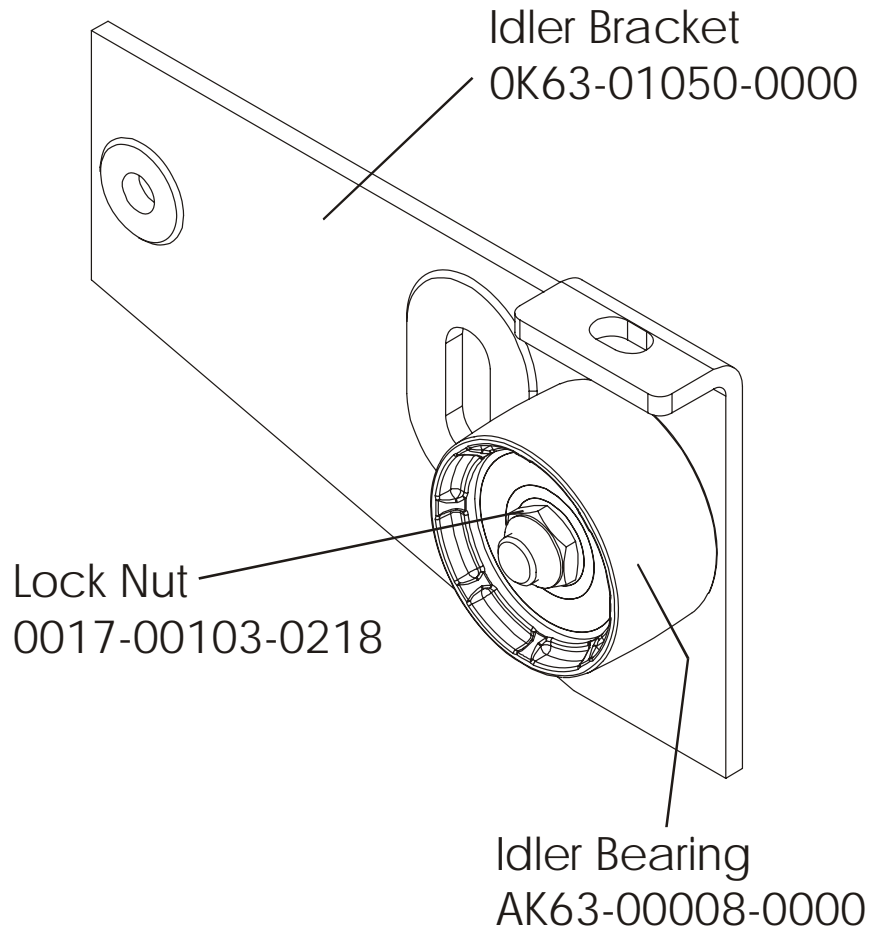

95RW-0XXX-02

S/N CCW100000 and UP

Clutch Assembly
AK63-00026-0000
(not included in kit)

Magnet
118E-00001-0124
(not included in kit)

Idler Bracket Assembly – AK63-00021-0000

ARCTIC SILVER 95RW

Seat Assembly