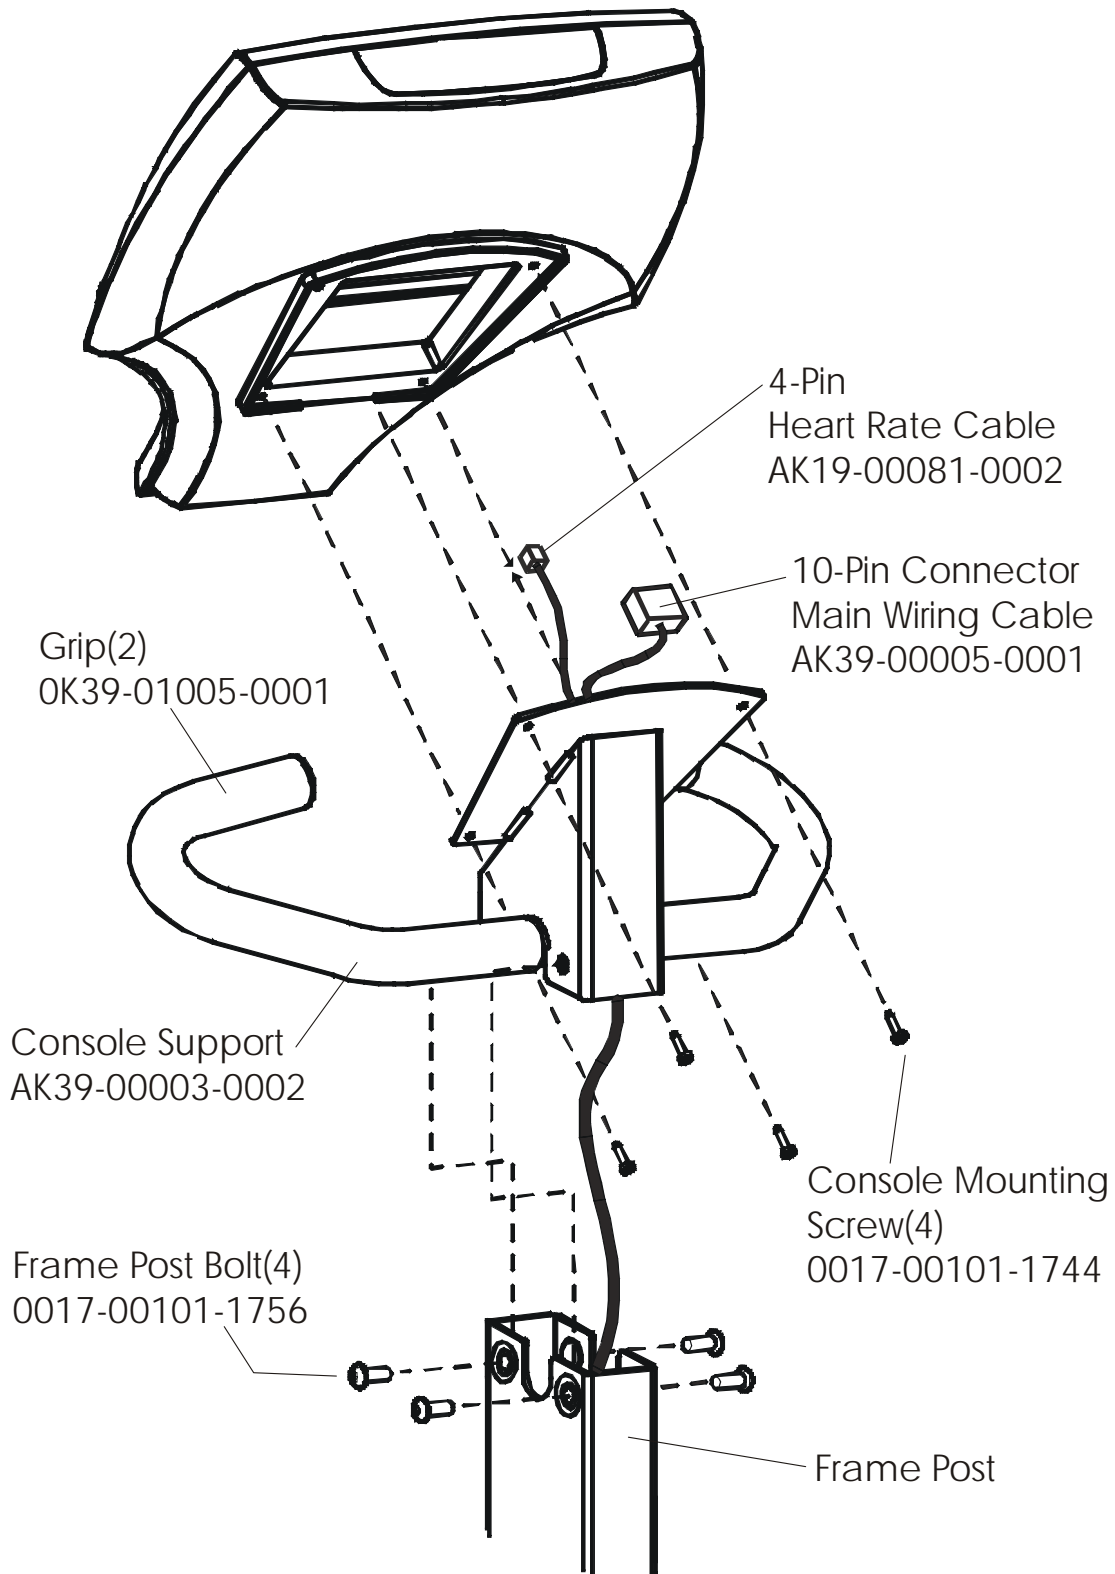

LifeFitness

Arctic Silver 95RW Recumbent Bike

Customer Support Services PARTS MANUAL rev 11 Jul 2008

POWER OPTION KIT 120V	GK39-00002-0002
POWER OPTION KIT 240/50 UK	GK39-00002-0004
POWER OPTION KIT 240V AUSTRALIA	GK39-00002-0005
POWER OPTION KIT 230/50 CON	GK39-00002-0006
OPERATION MANUAL	M051-00K39-A016
ER READY BRACKET ASSEMBLY ASSEMBLY CONSISTS OF: 1) POWER CABLE 2) CABLE INPUT BRACKET 3) F TYPE CONNECTOR 4) COAX CABLE	AK39-00093-0000 AK32-00078-0001 OK39-01087-0000 0017-00021-2846 AK32-00020-0001
HARDWARE BAG	GK39-00002-0008
TOUCH UP PAINT: SPRAY CAN .5 OZ BOTTLE W/APPLICATOR .33 OZ PEN	0017-00008-0204 0017-00008-0205 0017-00008-0206
SERVICE MANUAL	M051-00K39-A012

**NOTE: ADDING THE BOLT ON LCD SCREEN TO THE
95RW-0XXX-02 MAKES THE UNIT A 95RER-0XXX-02.**

	Page
CONSOLE COMPONENTS	4
CONSOLE SUPPORT ASSEMBLY	5
SHROUDS, END CAP, CRANKARMS AND PEDALS	6
BELTS AND 6V BATTERY	7
RESISTOR ASSEMBLY	8
POWER CONTROL BOARD	9
ALTERNATOR W/PULLEY	10
CRANKSHAFT AND BEARING ASSEMBLY	11
INTERMEDIATE SHAFT AND BEARING ASSEMBLY	12
IDLER BRACKET ASSEMBLY	13
SEAT ASSEMBLY	14
SEAT BOTTOM ASSEMBLY	15
SEAT FRAME ASSEMBLY	16
SEAT PADS AND ACCESSORY TRAY	17
EXTRUSION ASSEMBLY	18
SEAT LOCKING ASSEMBLY	19
WHEEL AND LEVELER	20
CABLES	21

ARCTIC SILVER 95RW
Console Components

95RW-0XXX-02
S/N CCW100000 and UP

Console Assembly	Overlay/Bezel/Switch Assy.
AK39-00070-0001 Eng Met	AK63-00165-0001 Eng Met
AK39-00070-0003 Ger Met	AK63-00165-0003 Ger Met
AK39-00070-0004 Spn Met	AK63-00165-0004 Spn Met
AK39-00070-0006 Jap Met	AK63-00165-0006 Jap Met
AK39-00070-0007 Frn Met	AK63-00165-0007 Frn Met
AK39-00070-0008 Itl Met	AK63-00165-0008 Itl Met
AK39-00070-0009 Dut Met	AK63-00165-0009 Dut Met
AK39-00070-0010 Por Met	AK63-00165-0010 Por Met

ARCTIC SILVER 95RW
Console Support Assembly

95RW-0XXX-02
S/N CCW100000 and UP

ARCTIC SILVER 95RW
Shrouds, End cap and Pedals

95RW-0XXX-02
S/N CCW100000 and UP

ARCTIC SILVER 95RW
Belts and 6V Battery

95RW-0XXX-02
S/N CCW100000 and UP