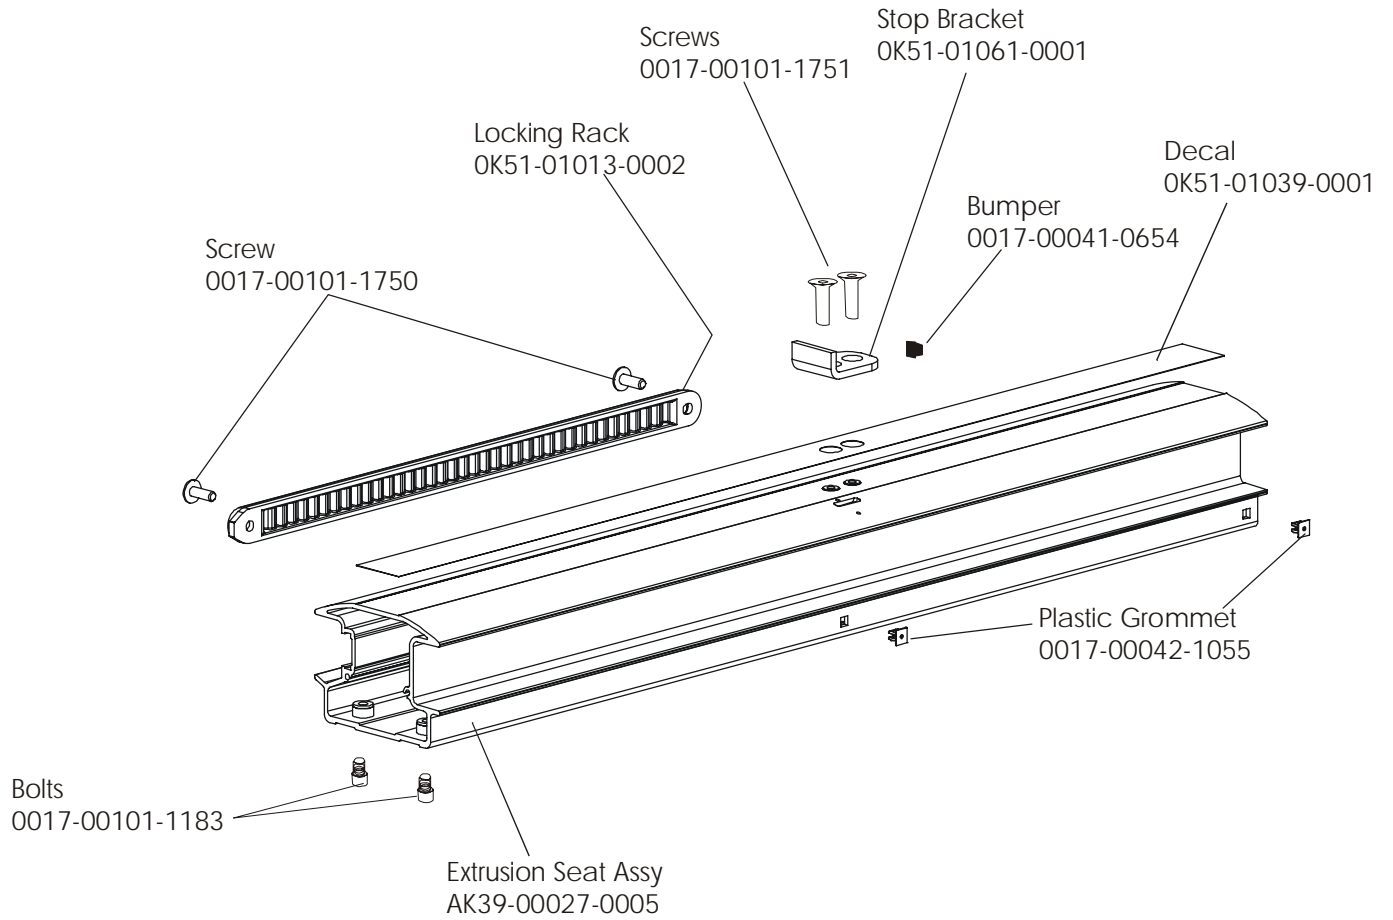

ARCTIC SILVER 95RW
Extrusion Assy. – AK39-00027-0005

95RW-0XXX-02
S/N CCW100000 and UP