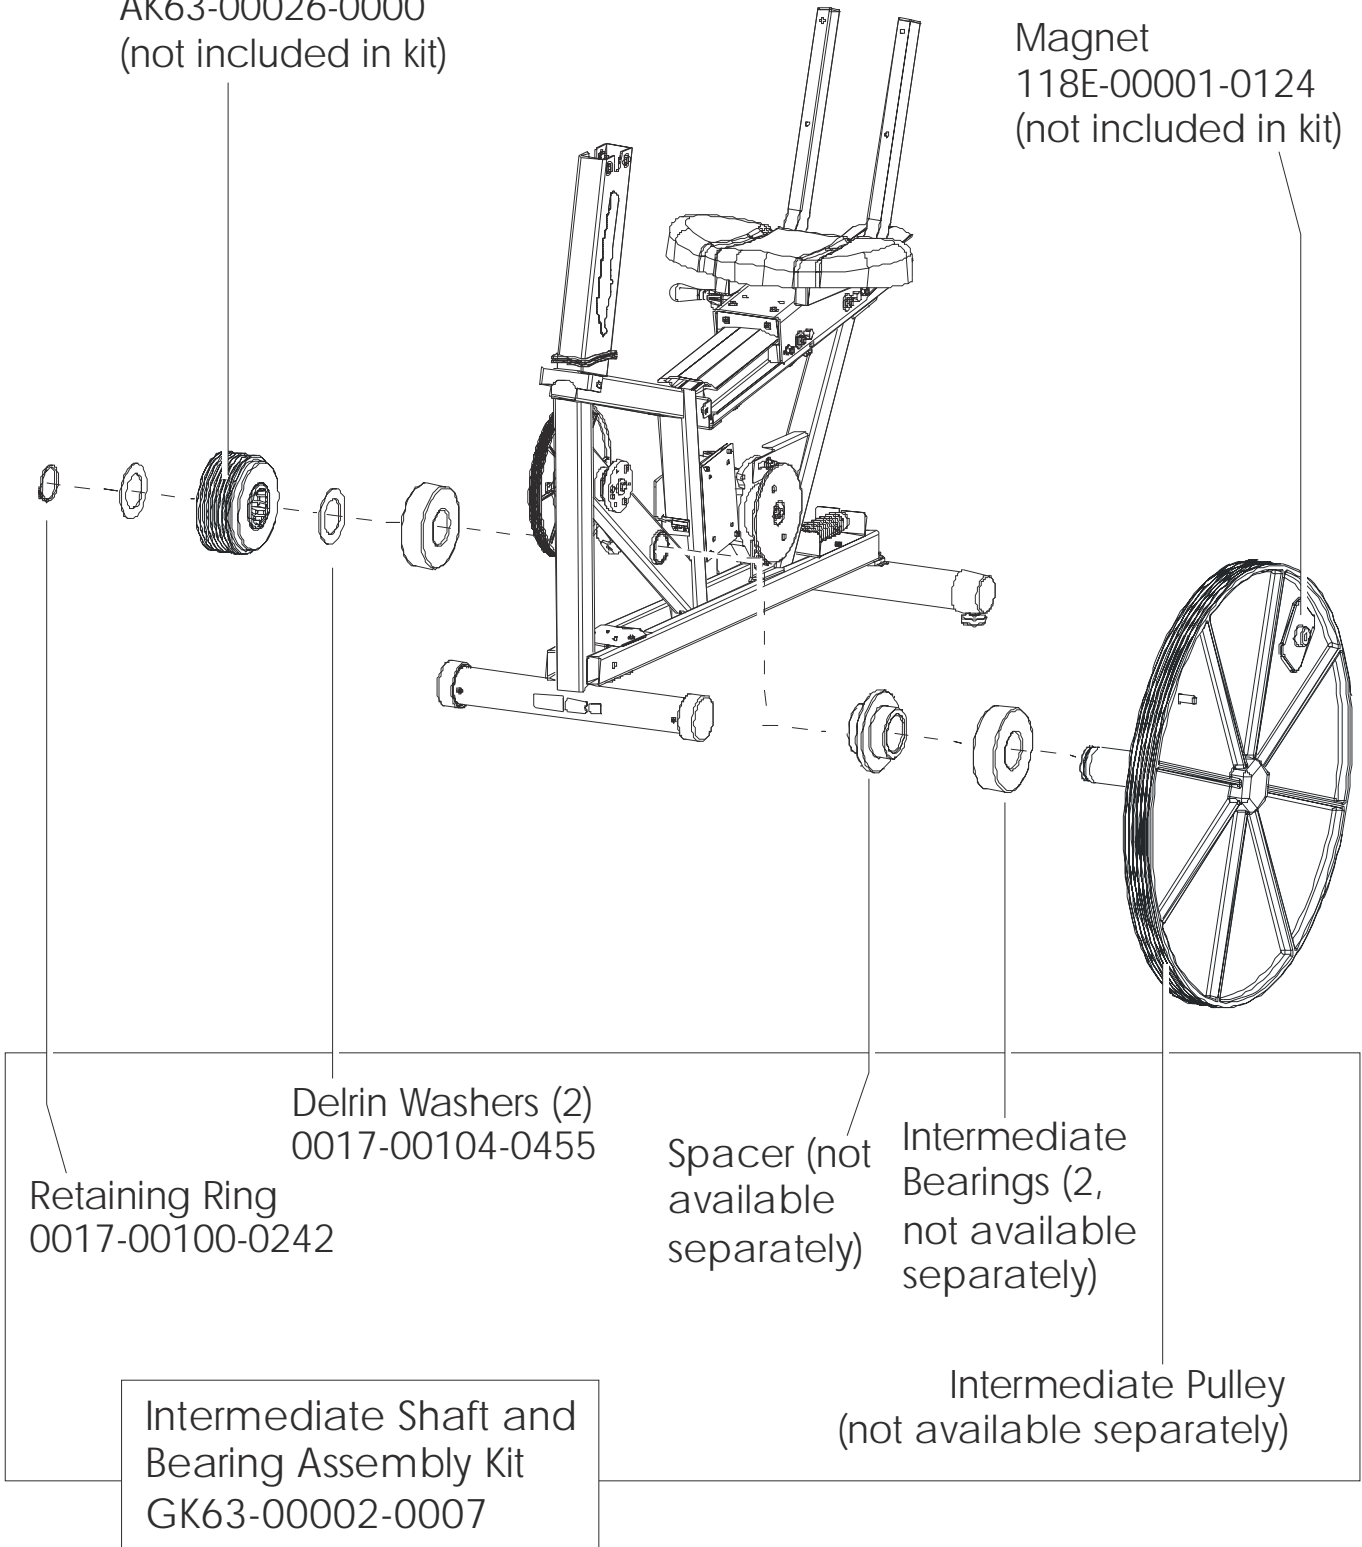

**NOTE: ADDING THE BOLT ON LCD SCREEN TO THE
95RW-0XXX-02 MAKES THE UNIT A 95RER-0XXX-02.**

	Page
CONSOLE COMPONENTS	4
CONSOLE SUPPORT ASSEMBLY	5
SHROUDS, END CAP, CRANKARMS AND PEDALS	6
BELTS AND 6V BATTERY	7
RESISTOR ASSEMBLY	8
POWER CONTROL BOARD	9
ALTERNATOR W/PULLEY	10
CRANKSHAFT AND BEARING ASSEMBLY	11
INTERMEDIATE SHAFT AND BEARING ASSEMBLY	12
IDLER BRACKET ASSEMBLY	13
SEAT ASSEMBLY	14
SEAT BOTTOM ASSEMBLY	15
SEAT FRAME ASSEMBLY	16
SEAT PADS AND ACCESSORY TRAY	17
EXTRUSION ASSEMBLY	18
SEAT LOCKING ASSEMBLY	19
WHEEL AND LEVELER	20
CABLES	21

ARCTIC SILVER 95RW
Resistor Assembly – AK39-00020-0001

95RW-0XXX-02
S/N CCW100000 and UP

ARCTIC SILVER 95RW
Power Control Board

95RW-0XXX-02
S/N CCW100000 and UP

Assembly Number - AK39-00022-0001

ARCTIC SILVER 95RW
Alternator w/pulley Assembly

95RW-0XXX-02
S/N CCW100000 and UP

Assembly Number – AK63-00093-0000

ARCTIC SILVER 95RW

Crank Shaft and Bearing Assembly

95RW-0XXX-02
S/N CCW100000 and UP

ARCTIC SILVER 95RW

Intermediate Shaft and Bearing Assembly

95RW-0XXX-02

S/N CCW100000 and UP

Clutch Assembly
AK63-00026-0000
(not included in kit)

Magnet
118E-00001-0124
(not included in kit)

Idler Bracket Assembly – AK63-00021-0000

ARCTIC SILVER 95RW

Seat Assembly