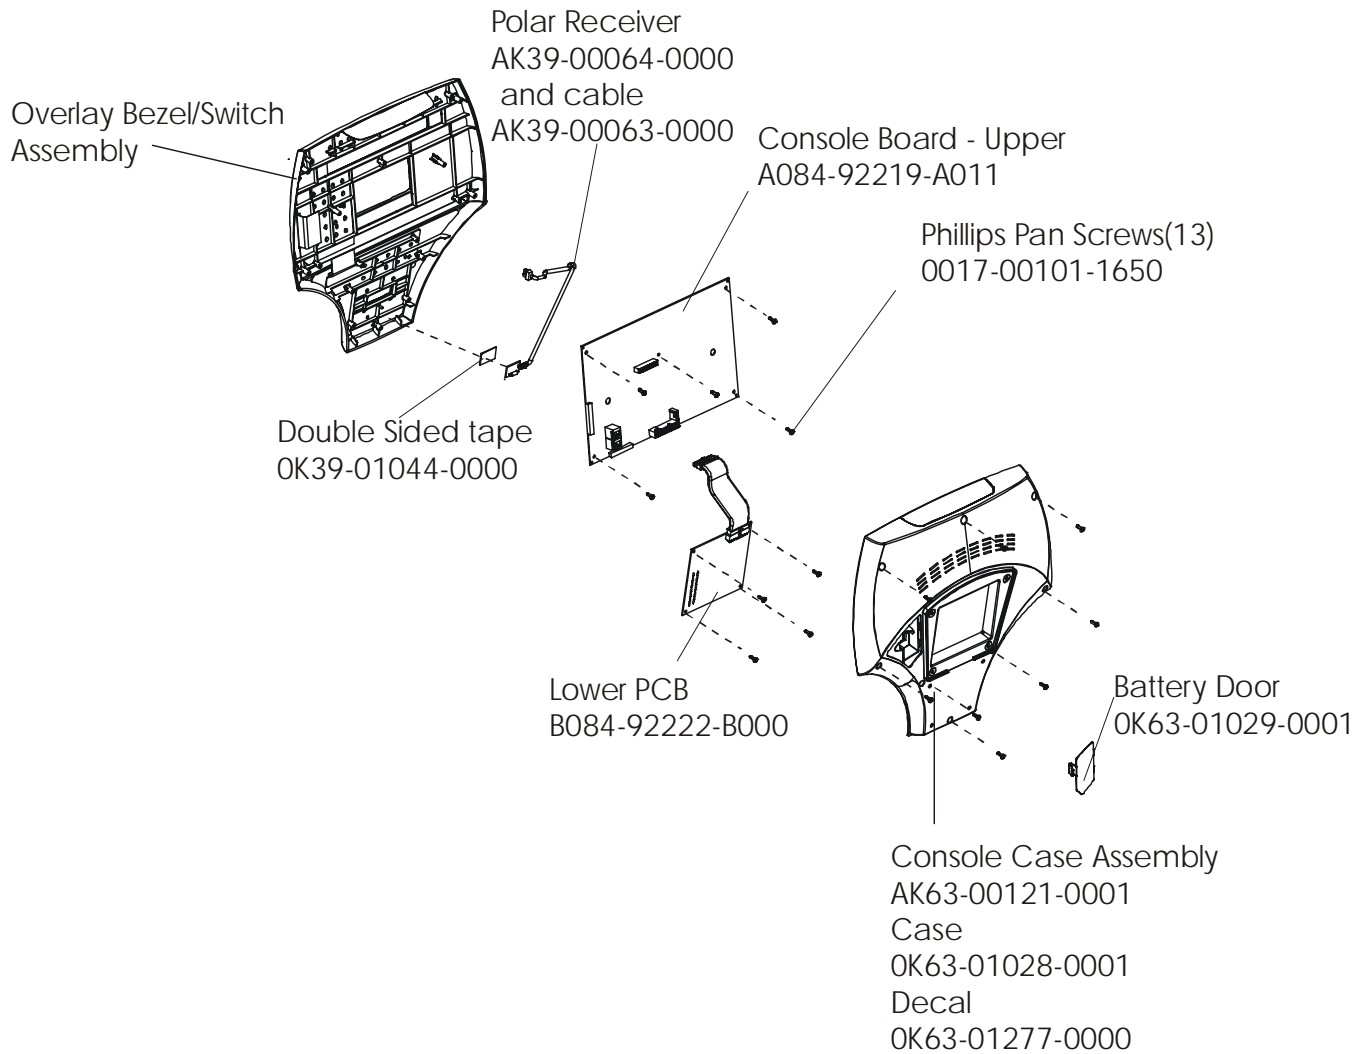

LifeFitness

Arctic Silver 95RW Recumbent Bike

Customer Support Services PARTS MANUAL rev 11 Jul 2008

POWER OPTION KIT 120V	GK39-00002-0002
POWER OPTION KIT 240/50 UK	GK39-00002-0004
POWER OPTION KIT 240V AUSTRALIA	GK39-00002-0005
POWER OPTION KIT 230/50 CON	GK39-00002-0006
OPERATION MANUAL	M051-00K39-A016
ER READY BRACKET ASSEMBLY ASSEMBLY CONSISTS OF: 1) POWER CABLE 2) CABLE INPUT BRACKET 3) F TYPE CONNECTOR 4) COAX CABLE	AK39-00093-0000 AK32-00078-0001 OK39-01087-0000 0017-00021-2846 AK32-00020-0001
HARDWARE BAG	GK39-00002-0008
TOUCH UP PAINT: SPRAY CAN .5 OZ BOTTLE W/APPLICATOR .33 OZ PEN	0017-00008-0204 0017-00008-0205 0017-00008-0206
SERVICE MANUAL	M051-00K39-A012

**NOTE: ADDING THE BOLT ON LCD SCREEN TO THE
95RW-0XXX-02 MAKES THE UNIT A 95RER-0XXX-02.**

	Page
CONSOLE COMPONENTS	4
CONSOLE SUPPORT ASSEMBLY	5
SHROUDS, END CAP, CRANKARMS AND PEDALS	6
BELTS AND 6V BATTERY	7
RESISTOR ASSEMBLY	8
POWER CONTROL BOARD	9
ALTERNATOR W/PULLEY	10
CRANKSHAFT AND BEARING ASSEMBLY	11
INTERMEDIATE SHAFT AND BEARING ASSEMBLY	12
IDLER BRACKET ASSEMBLY	13
SEAT ASSEMBLY	14
SEAT BOTTOM ASSEMBLY	15
SEAT FRAME ASSEMBLY	16
SEAT PADS AND ACCESSORY TRAY	17
EXTRUSION ASSEMBLY	18
SEAT LOCKING ASSEMBLY	19
WHEEL AND LEVELER	20
CABLES	21

ARCTIC SILVER 95RW
Console Components

95RW-0XXX-02
S/N CCW100000 and UP

Console Assembly	Overlay/Bezel/Switch Assy.
AK39-00070-0001 Eng Met	AK63-00165-0001 Eng Met
AK39-00070-0003 Ger Met	AK63-00165-0003 Ger Met
AK39-00070-0004 Spn Met	AK63-00165-0004 Spn Met
AK39-00070-0006 Jap Met	AK63-00165-0006 Jap Met
AK39-00070-0007 Frn Met	AK63-00165-0007 Frn Met
AK39-00070-0008 Itl Met	AK63-00165-0008 Itl Met
AK39-00070-0009 Dut Met	AK63-00165-0009 Dut Met
AK39-00070-0010 Por Met	AK63-00165-0010 Por Met

ARCTIC SILVER 95RW
Resistor Assembly – AK39-00020-0001

95RW-0XXX-02
S/N CCW100000 and UP

ARCTIC SILVER 95RW
Power Control Board

95RW-0XXX-02
S/N CCW100000 and UP

Assembly Number - AK39-00022-0001

ARCTIC SILVER 95RW
Alternator w/pulley Assembly