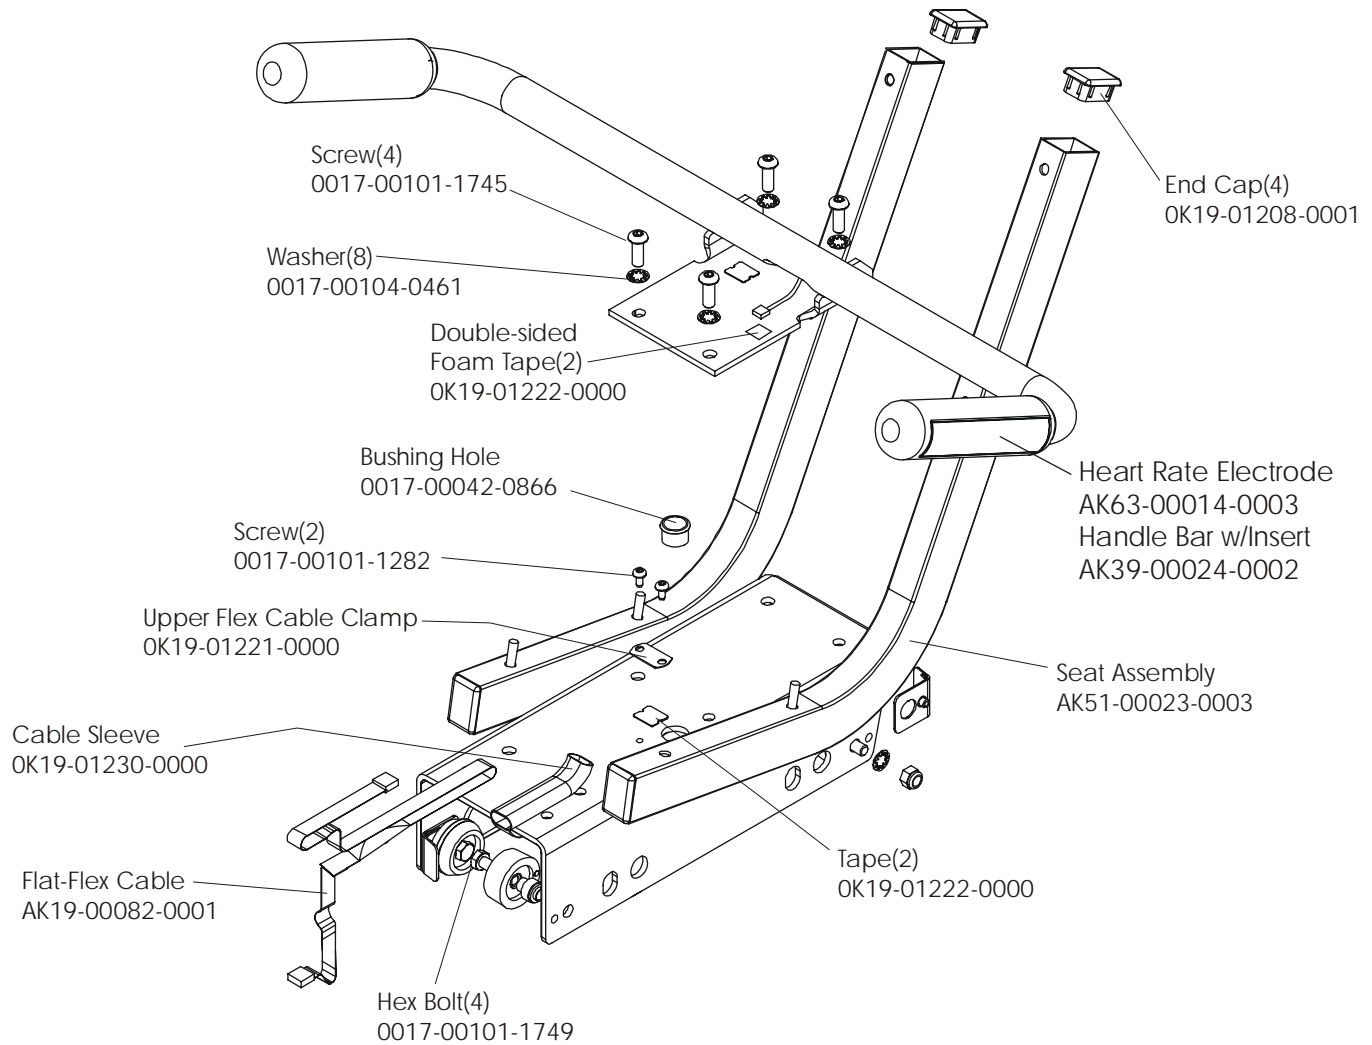

95RW-0XXX-02

S/N CCW100000 and UP

Clutch Assembly
AK63-00026-0000
(not included in kit)

Magnet
118E-00001-0124
(not included in kit)

Idler Bracket Assembly – AK63-00021-0000

ARCTIC SILVER 95RW

Seat Assembly

95RW-0XXX-02
S/N CCW10000 and UP

ARCTIC SILVER 95RW
Seat Assembly - Bottom

95RW-0XXX-02
S/N CCW10000 and UP

ARCTIC SILVER 95RW
Seat Frame Assembly

95RW-0XXX-02
S/N CCW100000 and UP

ARCTIC SILVER 95RW
Seat Pads and Accessory Tray