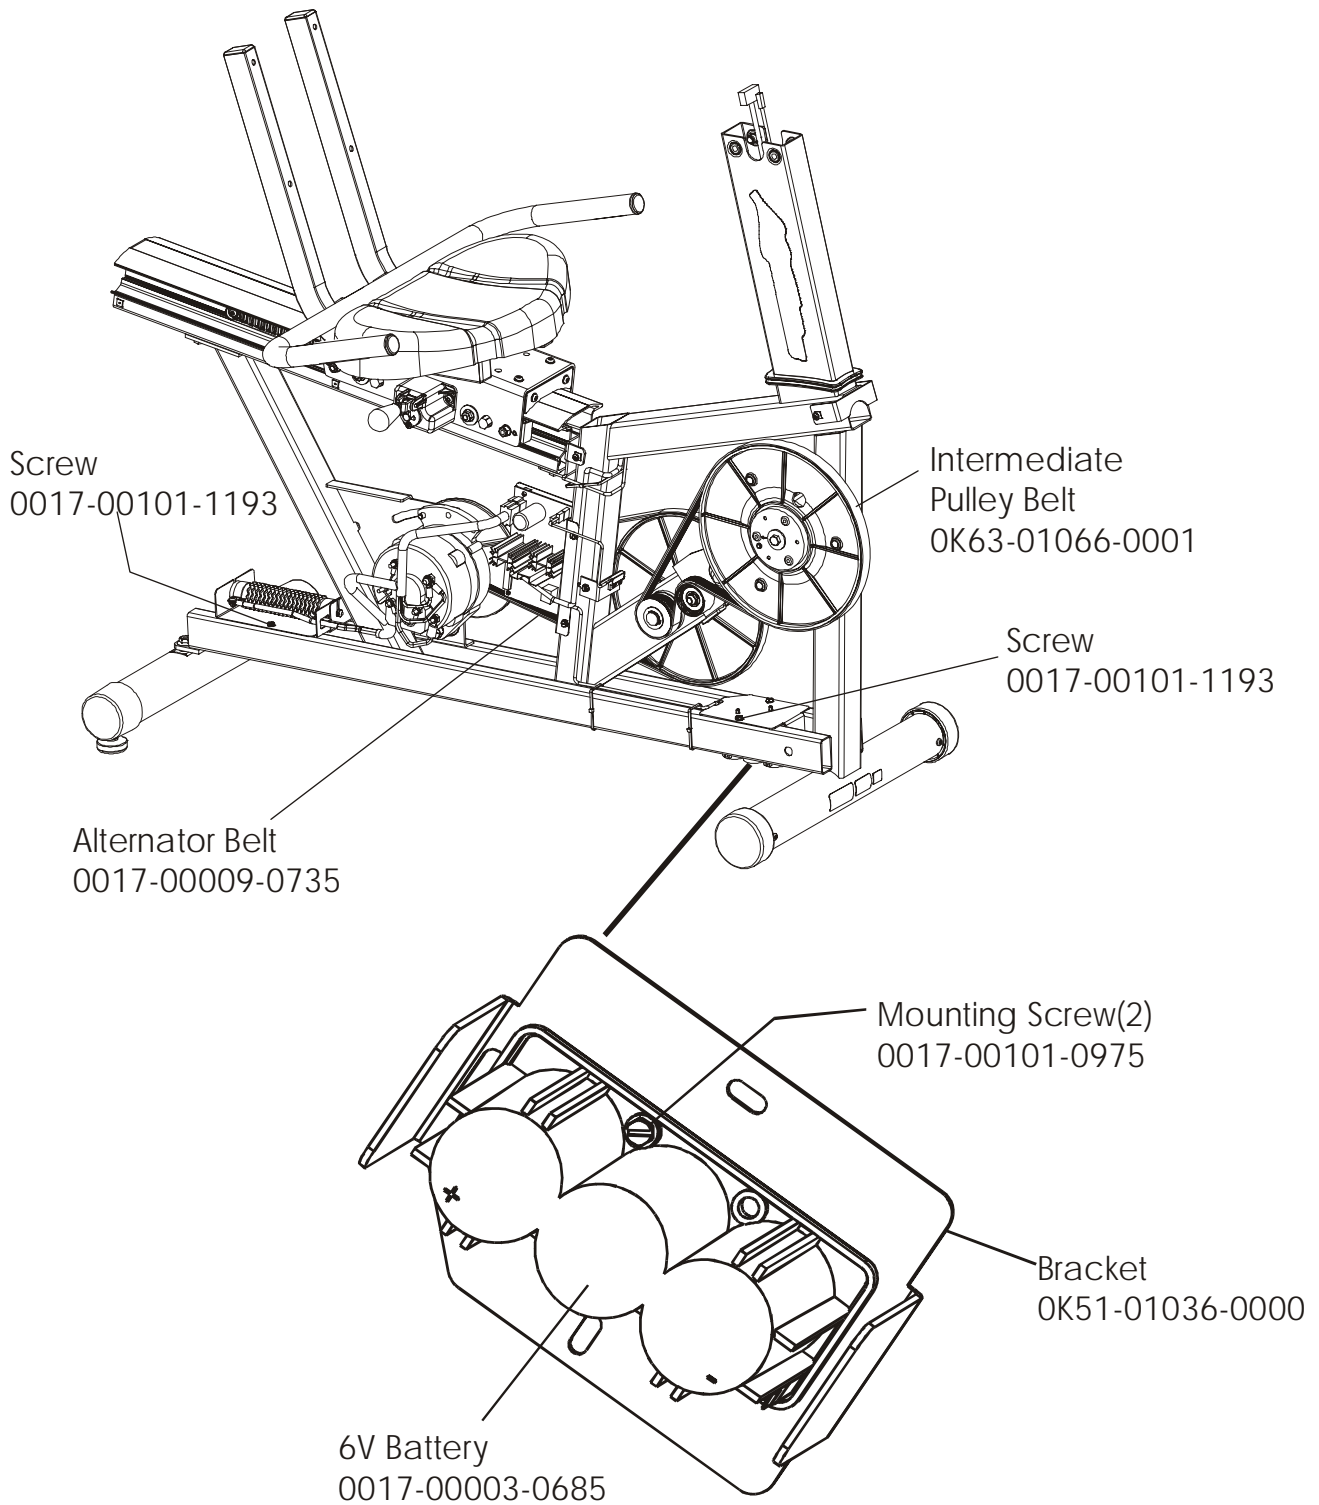

**NOTE: ADDING THE BOLT ON LCD SCREEN TO THE
95RW-0XXX-02 MAKES THE UNIT A 95RER-0XXX-02.**

	Page
CONSOLE COMPONENTS	4
CONSOLE SUPPORT ASSEMBLY	5
SHROUDS, END CAP, CRANKARMS AND PEDALS	6
BELTS AND 6V BATTERY	7
RESISTOR ASSEMBLY	8
POWER CONTROL BOARD	9
ALTERNATOR W/PULLEY	10
CRANKSHAFT AND BEARING ASSEMBLY	11
INTERMEDIATE SHAFT AND BEARING ASSEMBLY	12
IDLER BRACKET ASSEMBLY	13
SEAT ASSEMBLY	14
SEAT BOTTOM ASSEMBLY	15
SEAT FRAME ASSEMBLY	16
SEAT PADS AND ACCESSORY TRAY	17
EXTRUSION ASSEMBLY	18
SEAT LOCKING ASSEMBLY	19
WHEEL AND LEVELER	20
CABLES	21

ARCTIC SILVER 95RW
Console Support Assembly

95RW-0XXX-02
S/N CCW100000 and UP

ARCTIC SILVER 95RW
Shrouds, End cap and Pedals

95RW-0XXX-02
S/N CCW100000 and UP

ARCTIC SILVER 95RW
Belts and 6V Battery

95RW-0XXX-02
S/N CCW100000 and UP

ARCTIC SILVER 95RW
Resistor Assembly – AK39-00020-0001

95RW-0XXX-02
S/N CCW100000 and UP

ARCTIC SILVER 95RW
Power Control Board

95RW-0XXX-02
S/N CCW100000 and UP

Assembly Number - AK39-00022-0001

ARCTIC SILVER 95RW
Alternator w/pulley Assembly