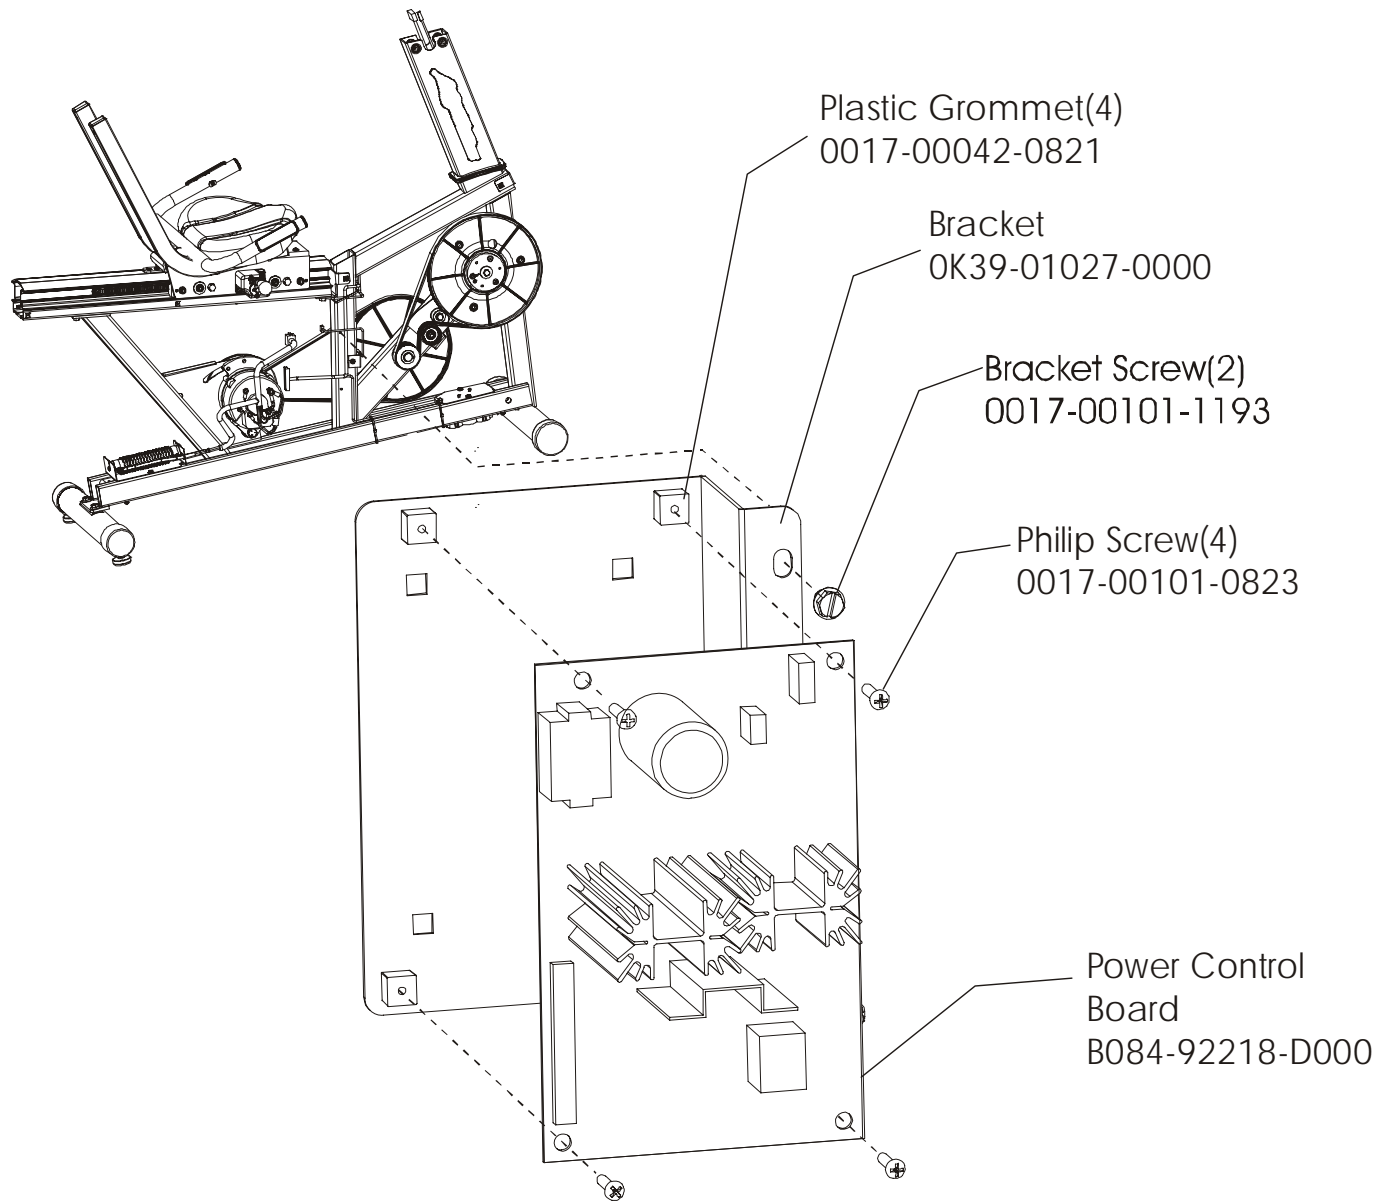

ARCTIC SILVER 95RW
Resistor Assembly – AK39-00020-0001

95RW-0XXX-02
S/N CCW100000 and UP

ARCTIC SILVER 95RW
Power Control Board

95RW-0XXX-02
S/N CCW100000 and UP

Assembly Number - AK39-00022-0001

ARCTIC SILVER 95RW
Alternator w/pulley Assembly