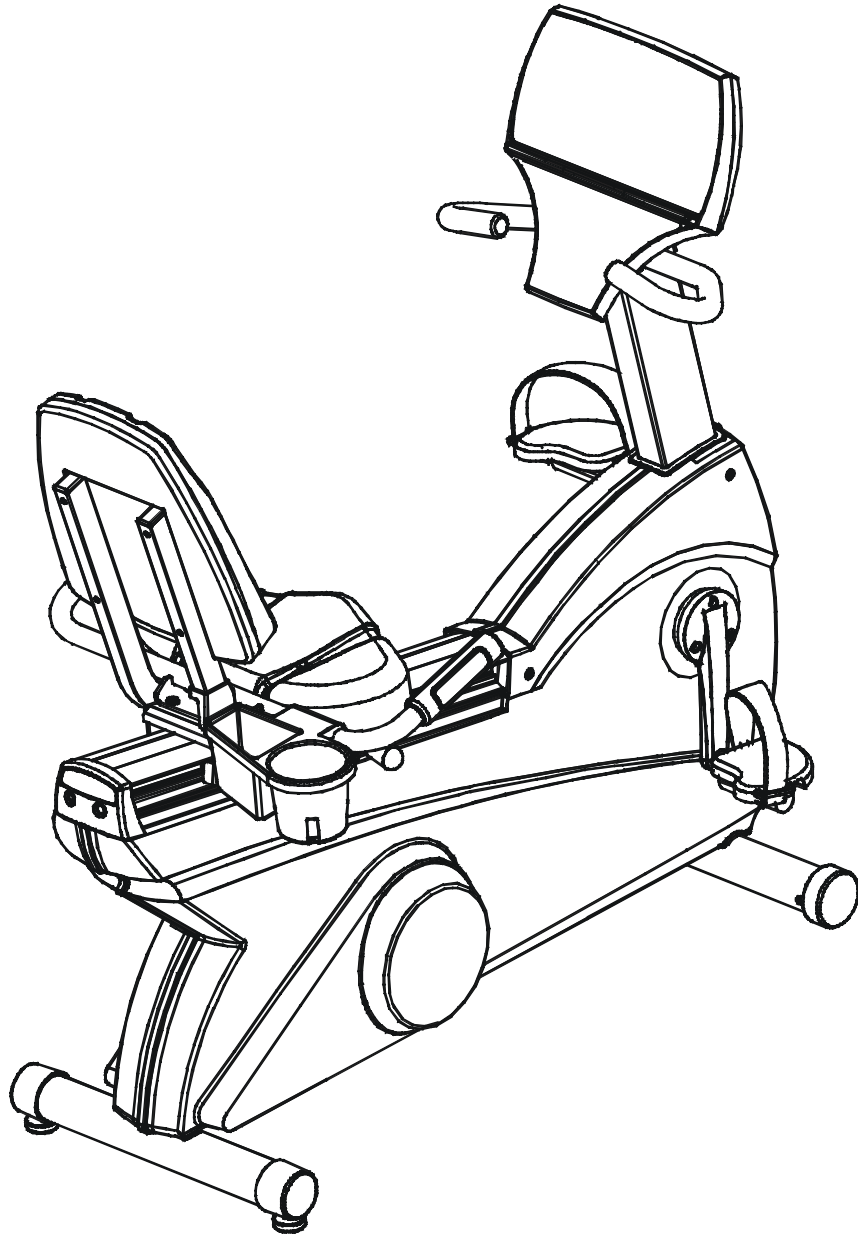

LifeFitness

Arctic Silver 95RW Recumbent Bike

Customer Support Services PARTS MANUAL rev 11 Jul 2008

POWER OPTION KIT 120V	GK39-00002-0002
POWER OPTION KIT 240/50 UK	GK39-00002-0004
POWER OPTION KIT 240V AUSTRALIA	GK39-00002-0005
POWER OPTION KIT 230/50 CON	GK39-00002-0006
OPERATION MANUAL	M051-00K39-A016
ER READY BRACKET ASSEMBLY ASSEMBLY CONSISTS OF: 1) POWER CABLE 2) CABLE INPUT BRACKET 3) F TYPE CONNECTOR 4) COAX CABLE	AK39-00093-0000 AK32-00078-0001 OK39-01087-0000 0017-00021-2846 AK32-00020-0001
HARDWARE BAG	GK39-00002-0008
TOUCH UP PAINT: SPRAY CAN .5 OZ BOTTLE W/APPLICATOR .33 OZ PEN	0017-00008-0204 0017-00008-0205 0017-00008-0206
SERVICE MANUAL	M051-00K39-A012

**NOTE: ADDING THE BOLT ON LCD SCREEN TO THE
95RW-0XXX-02 MAKES THE UNIT A 95RER-0XXX-02.**

	Page
CONSOLE COMPONENTS	4
CONSOLE SUPPORT ASSEMBLY	5
SHROUDS, END CAP, CRANKARMS AND PEDALS	6
BELTS AND 6V BATTERY	7
RESISTOR ASSEMBLY	8
POWER CONTROL BOARD	9
ALTERNATOR W/PULLEY	10
CRANKSHAFT AND BEARING ASSEMBLY	11
INTERMEDIATE SHAFT AND BEARING ASSEMBLY	12
IDLER BRACKET ASSEMBLY	13
SEAT ASSEMBLY	14
SEAT BOTTOM ASSEMBLY	15
SEAT FRAME ASSEMBLY	16
SEAT PADS AND ACCESSORY TRAY	17
EXTRUSION ASSEMBLY	18
SEAT LOCKING ASSEMBLY	19
WHEEL AND LEVELER	20
CABLES	21