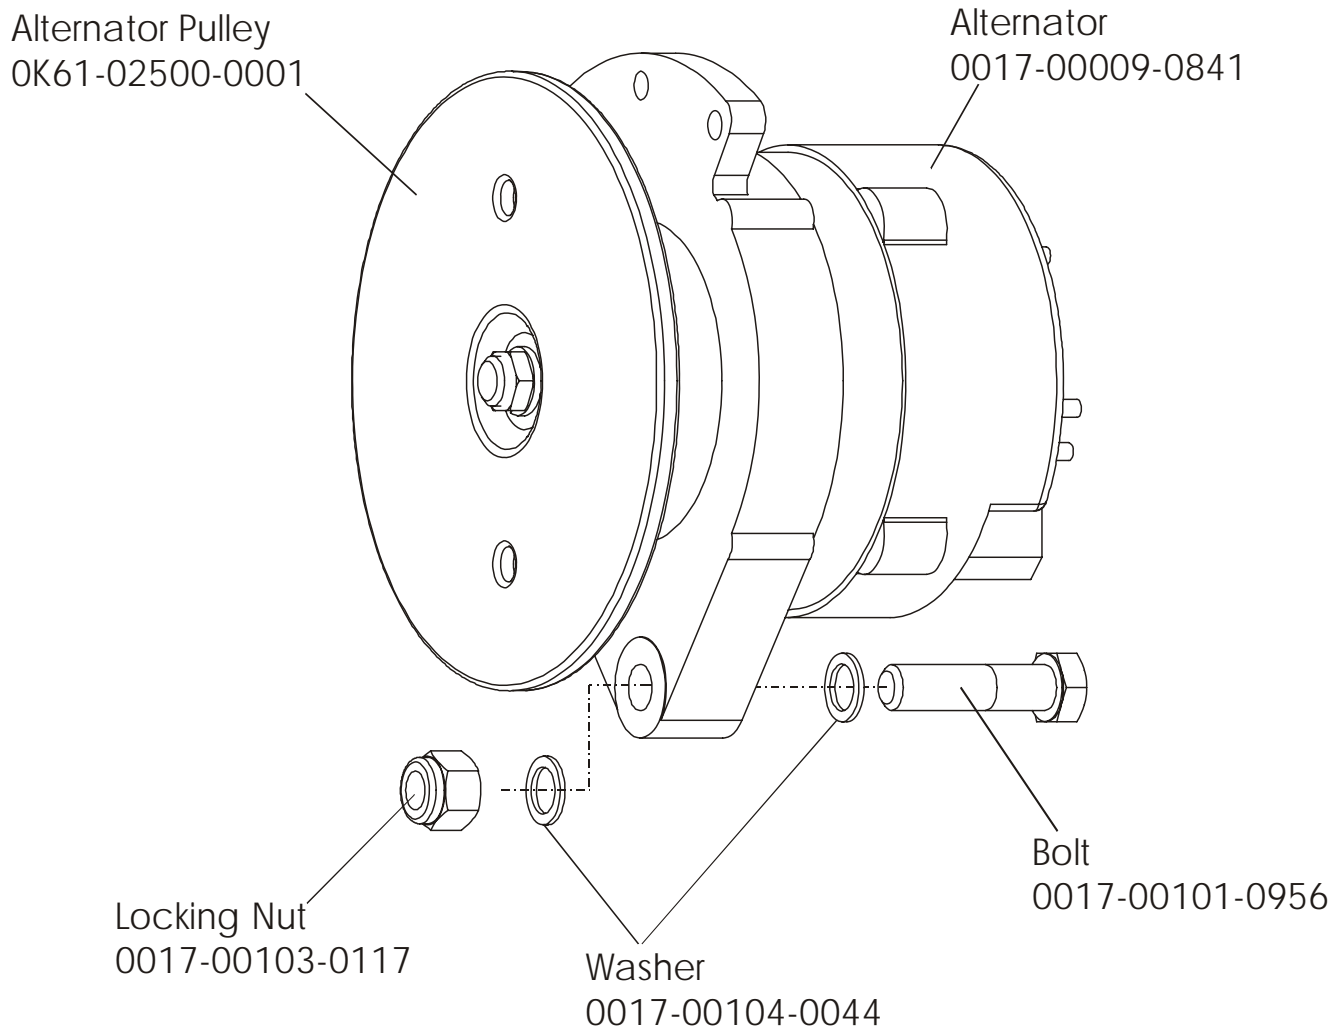

ARCTIC SILVER 95RW
Console Support Assembly

95RW-0XXX-02
S/N CCW100000 and UP

ARCTIC SILVER 95RW
Shrouds, End cap and Pedals

95RW-0XXX-02
S/N CCW100000 and UP

ARCTIC SILVER 95RW
Belts and 6V Battery

95RW-0XXX-02
S/N CCW100000 and UP

ARCTIC SILVER 95RW
Resistor Assembly – AK39-00020-0001

95RW-0XXX-02
S/N CCW100000 and UP

ARCTIC SILVER 95RW
Power Control Board

95RW-0XXX-02
S/N CCW100000 and UP

Assembly Number - AK39-00022-0001

ARCTIC SILVER 95RW
Alternator w/pulley Assembly

95RW-0XXX-02
S/N CCW100000 and UP

Assembly Number – AK63-00093-0000

ARCTIC SILVER 95RW

Crank Shaft and Bearing Assembly

95RW-0XXX-02
S/N CCW100000 and UP

ARCTIC SILVER 95RW

Intermediate Shaft and Bearing Assembly