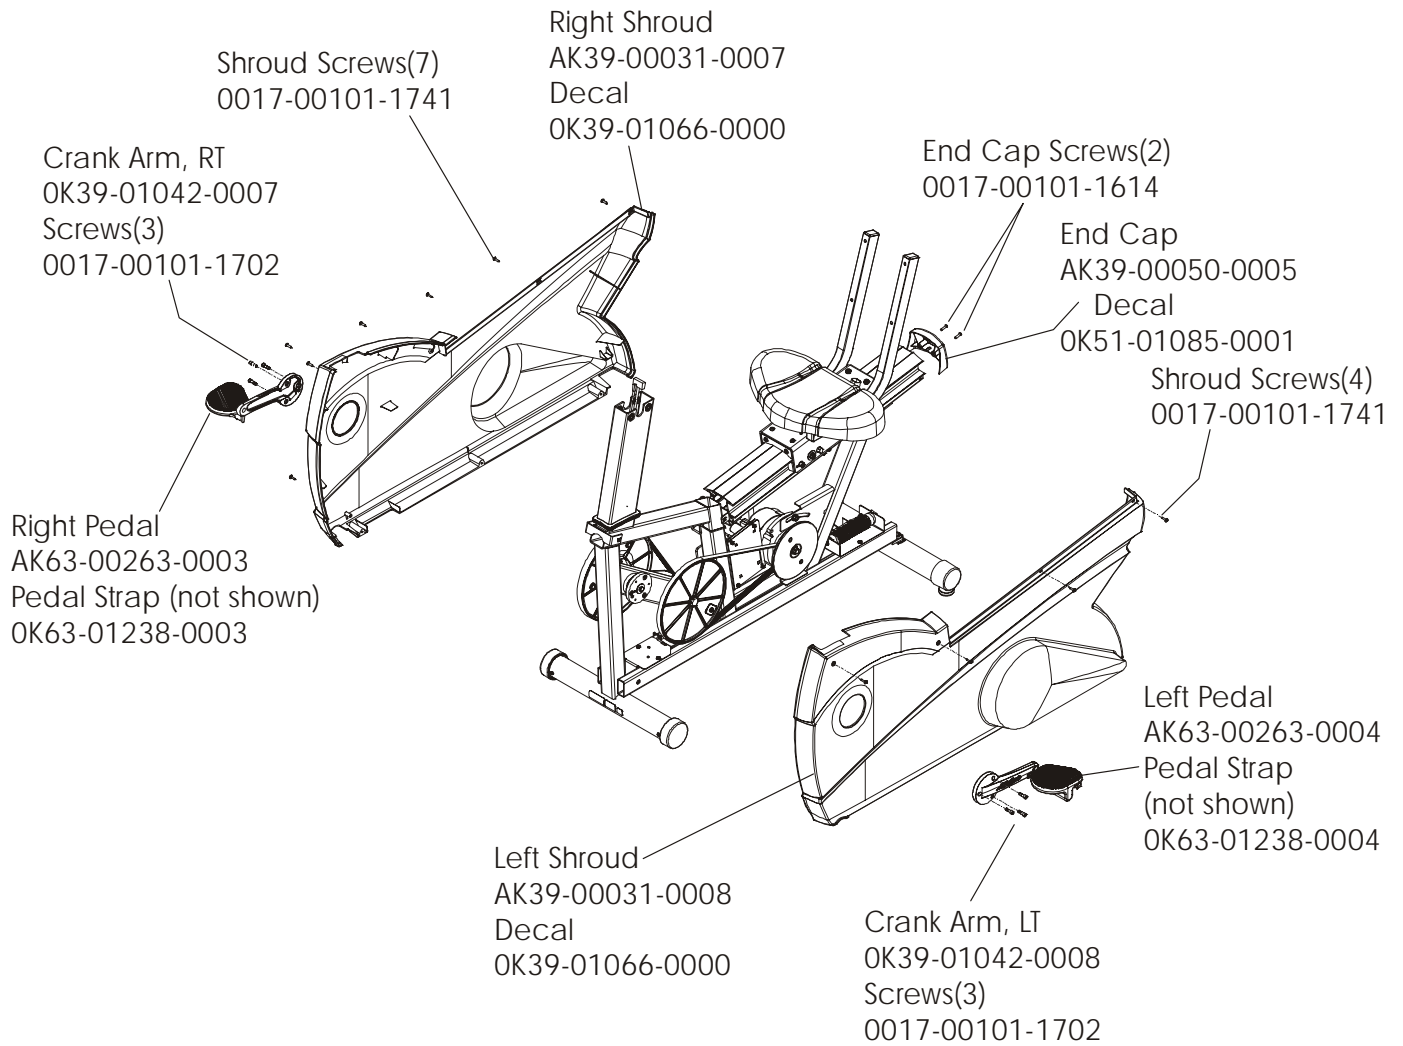

**NOTE: ADDING THE BOLT ON LCD SCREEN TO THE
95RW-0XXX-02 MAKES THE UNIT A 95RER-0XXX-02.**

	Page
CONSOLE COMPONENTS	4
CONSOLE SUPPORT ASSEMBLY	5
SHROUDS, END CAP, CRANKARMS AND PEDALS	6
BELTS AND 6V BATTERY	7
RESISTOR ASSEMBLY	8
POWER CONTROL BOARD	9
ALTERNATOR W/PULLEY	10
CRANKSHAFT AND BEARING ASSEMBLY	11
INTERMEDIATE SHAFT AND BEARING ASSEMBLY	12
IDLER BRACKET ASSEMBLY	13
SEAT ASSEMBLY	14
SEAT BOTTOM ASSEMBLY	15
SEAT FRAME ASSEMBLY	16
SEAT PADS AND ACCESSORY TRAY	17
EXTRUSION ASSEMBLY	18
SEAT LOCKING ASSEMBLY	19
WHEEL AND LEVELER	20
CABLES	21

ARCTIC SILVER 95RW
Console Components

95RW-0XXX-02
S/N CCW100000 and UP

Console Assembly	Overlay/Bezel/Switch Assy.
AK39-00070-0001 Eng Met	AK63-00165-0001 Eng Met
AK39-00070-0003 Ger Met	AK63-00165-0003 Ger Met
AK39-00070-0004 Spn Met	AK63-00165-0004 Spn Met
AK39-00070-0006 Jap Met	AK63-00165-0006 Jap Met
AK39-00070-0007 Frn Met	AK63-00165-0007 Frn Met
AK39-00070-0008 Itl Met	AK63-00165-0008 Itl Met
AK39-00070-0009 Dut Met	AK63-00165-0009 Dut Met
AK39-00070-0010 Por Met	AK63-00165-0010 Por Met

ARCTIC SILVER 95RW
Console Support Assembly

95RW-0XXX-02
S/N CCW100000 and UP

ARCTIC SILVER 95RW
Shrouds, End cap and Pedals

95RW-0XXX-02
S/N CCW100000 and UP

ARCTIC SILVER 95RW
Belts and 6V Battery

95RW-0XXX-02
S/N CCW100000 and UP