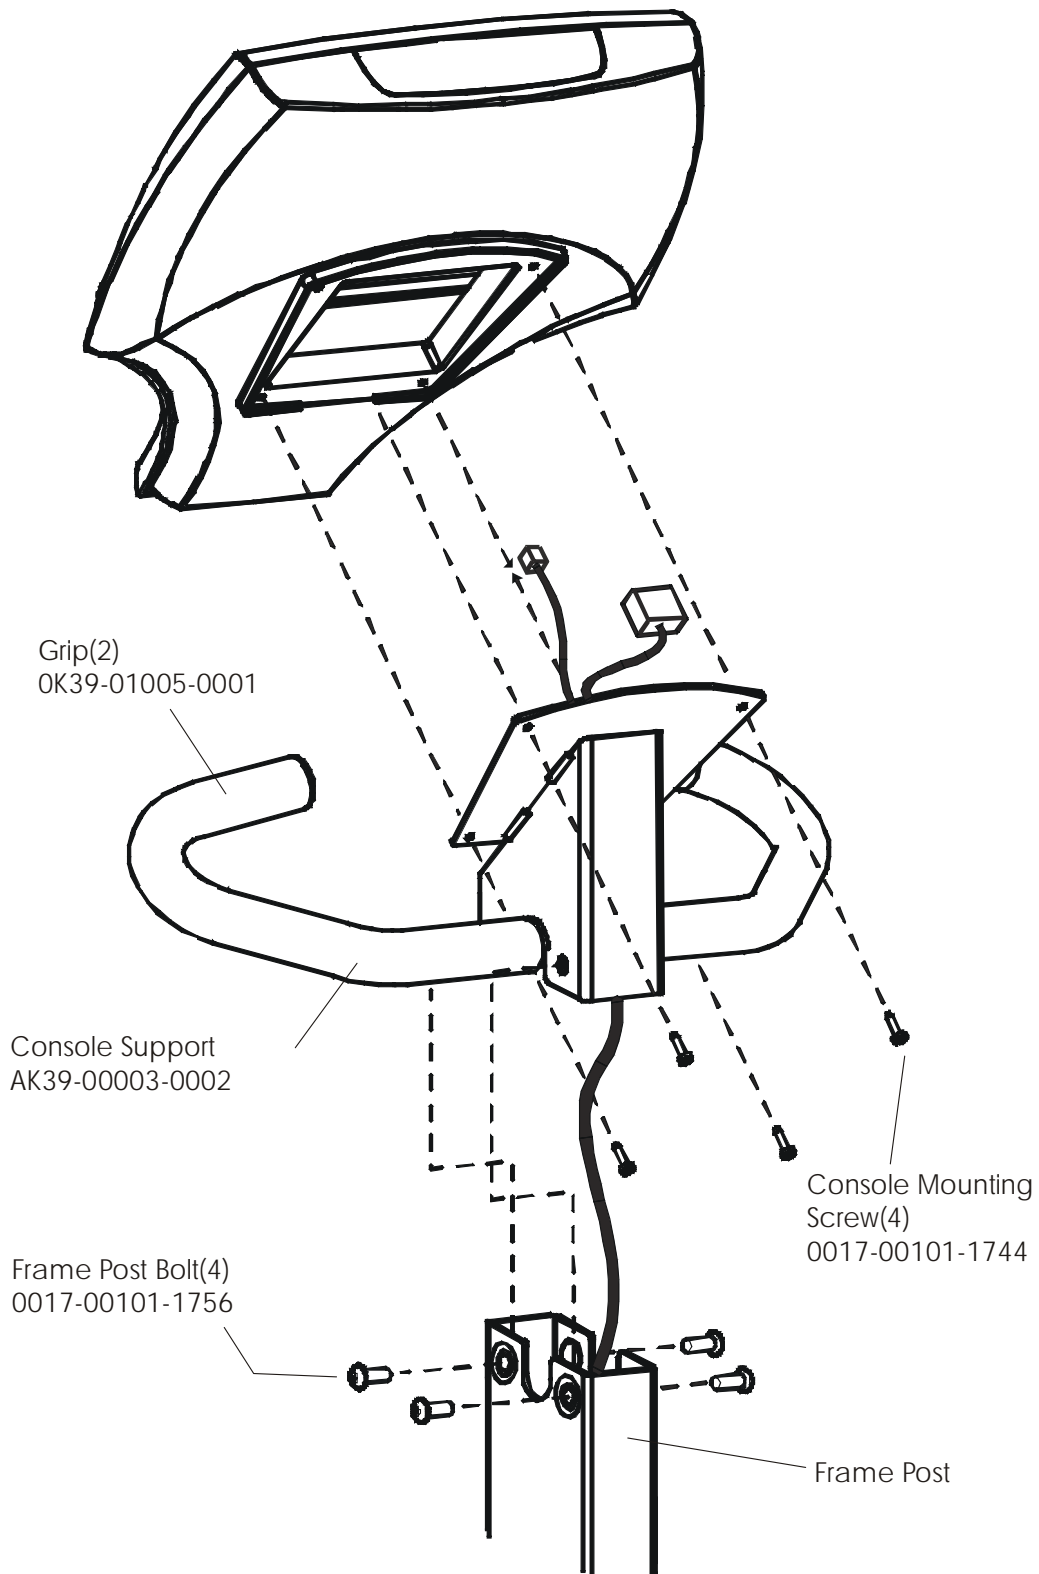

ARCTIC SILVER 95RWEZ
Console Support Assembly

95RWEZ-0100-01
S/N CZR100000 and UP