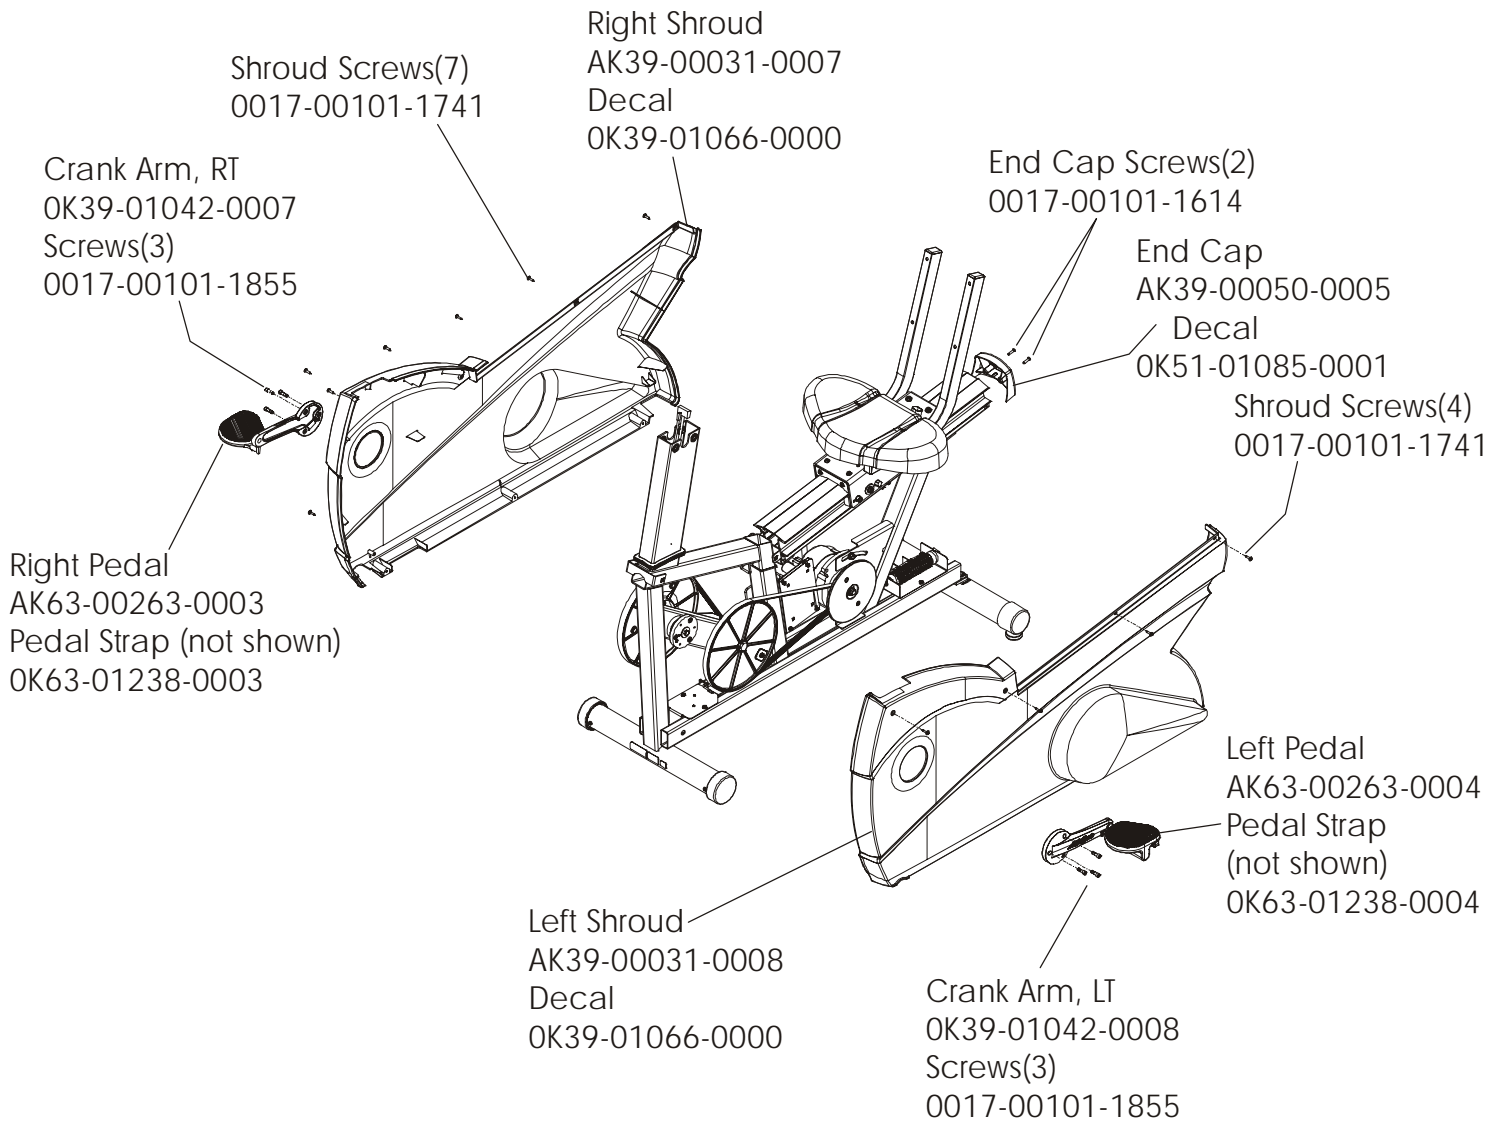

ARCTIC SILVER 95RWEZ
Shrouds, End cap and Pedals

95RWEZ-0100-01
S/N CZR100000 and UP