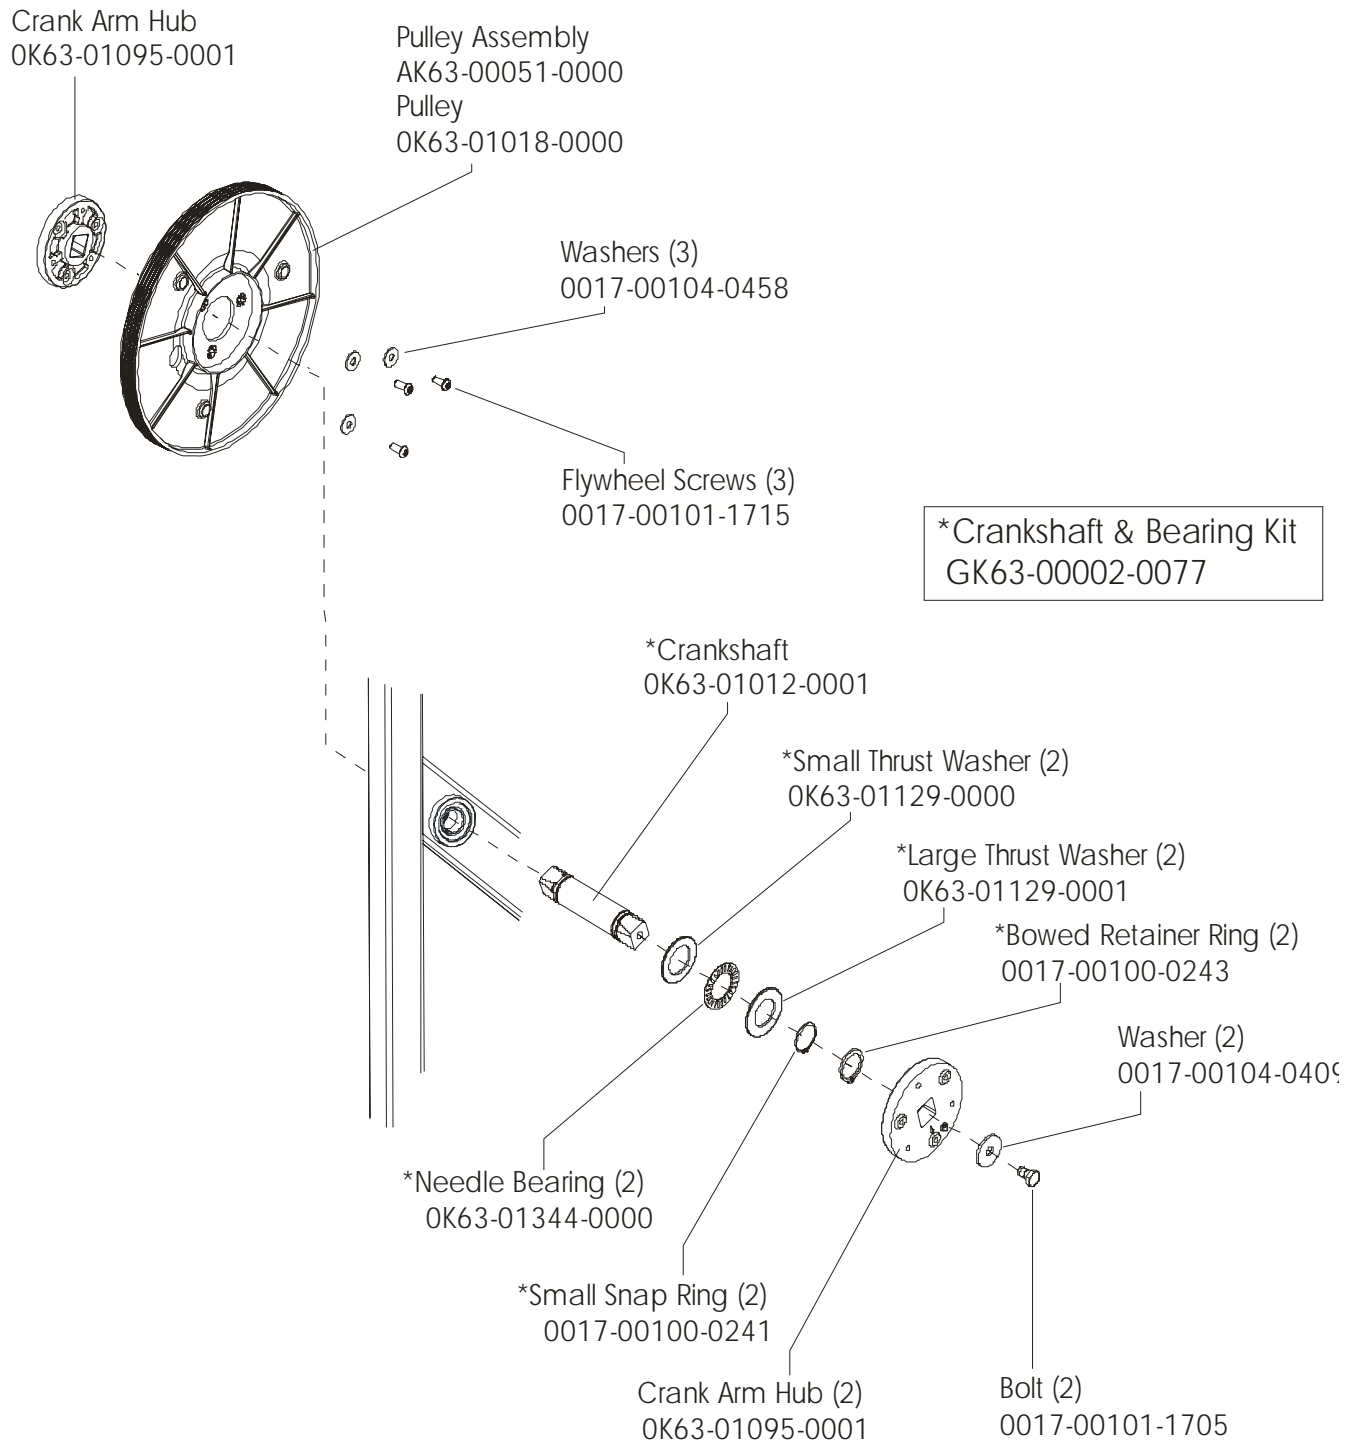

ARCTIC SILVER 95RWEZ

Crankshaft and Bearing Assembly

95RWEZ-0100-01
S/N CZR100000 and UP