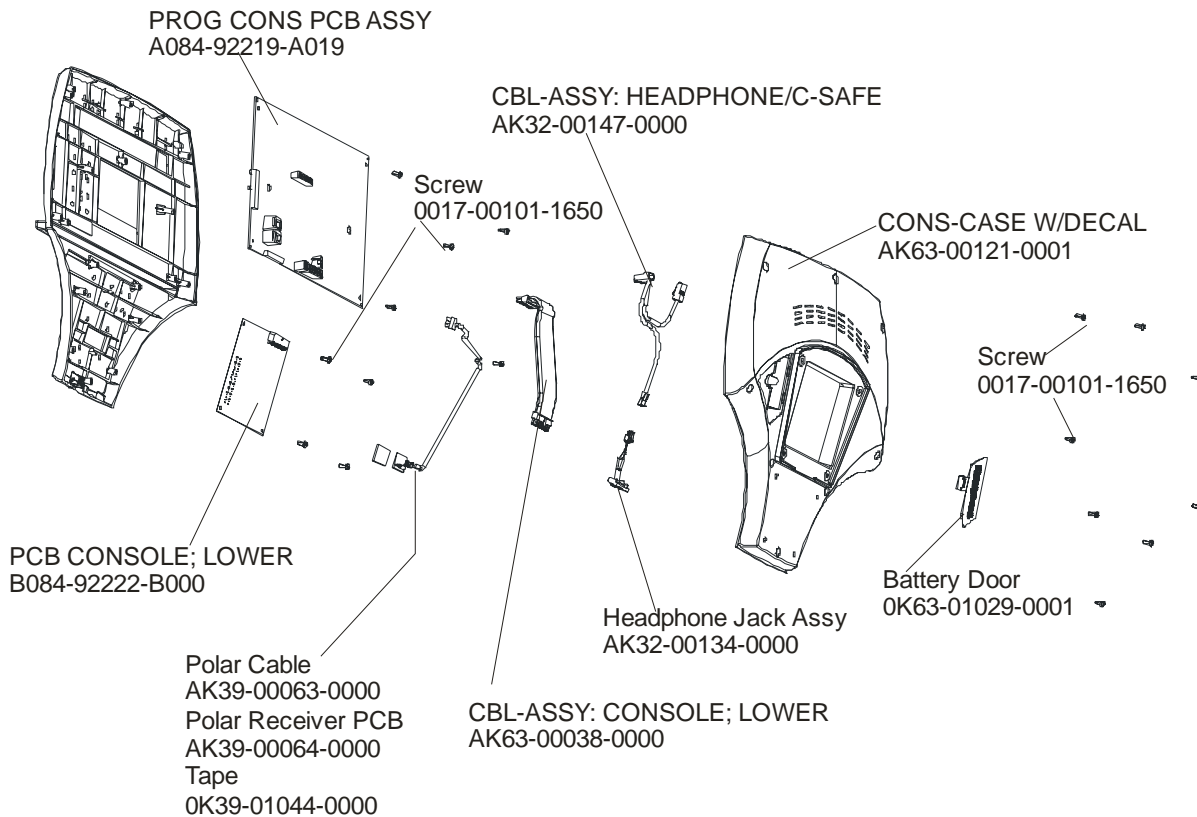

ARCTIC SILVER 95RWEZ

Console Components

95RWEZ-0100-01
S/N CZR100000 and UP

Part Number	. Console Assembly	Part Number	Bezel/Switch W/Overlay Assy
AK39-00106-0001	CONS-ASSY: 95CEZ; ENG	AK63-00250-0001	BZL/SW W/OVERLAY ASSY: MFG; 95CEZ/95REZ ENG
AK39-00106-0002	CONS-ASSY; 95CEZ; EUR		
AK39-00106-0003	CONS-ASSY; 95CEZ; GER	AK63-00250-0003	BZL/SW W/OVERLAY ASSY: 95CEZ/95REZ GER
AK39-00106-0004	CONS-ASSY; 95CEZ; SPN	AK63-00250-0004	BZL/SW W/OVERLAY ASSY: 95CEZ/95REZ SPN
AK39-00106-0006	CONS-ASSY; 95CEZ; JAP	AK63-00250-0006	BZL/SW W/OVERLAY ASSY: 95CEZ/95REZ JAP
AK39-00106-0007	CONS-ASSY; 95CEZ; FRN	AK63-00250-0007	BZL/SW W/OVERLAY ASSY: 95CEZ/95REZ FRN
AK39-00106-0008	CONS-ASSY; 95CEZ; ITL	AK63-00250-0008	BZL/SW W/OVERLAY ASSY: 95CEZ/95REZ ITL
AK39-00106-0009	CONS-ASSY; 95CEZ; DUT	AK63-00250-0009	BZL/SW W/OVERLAY ASSY: 95CEZ/95REZ DUT
AK39-00106-0010	CONS-ASSY; 95CEZ; POR	AK63-00250-0010	BZL/SW W/OVERLAY ASSY;; 95CEZ/95REZ POR
AK39-00106-0014	CONS-ASSY; 95CEZ; TUR