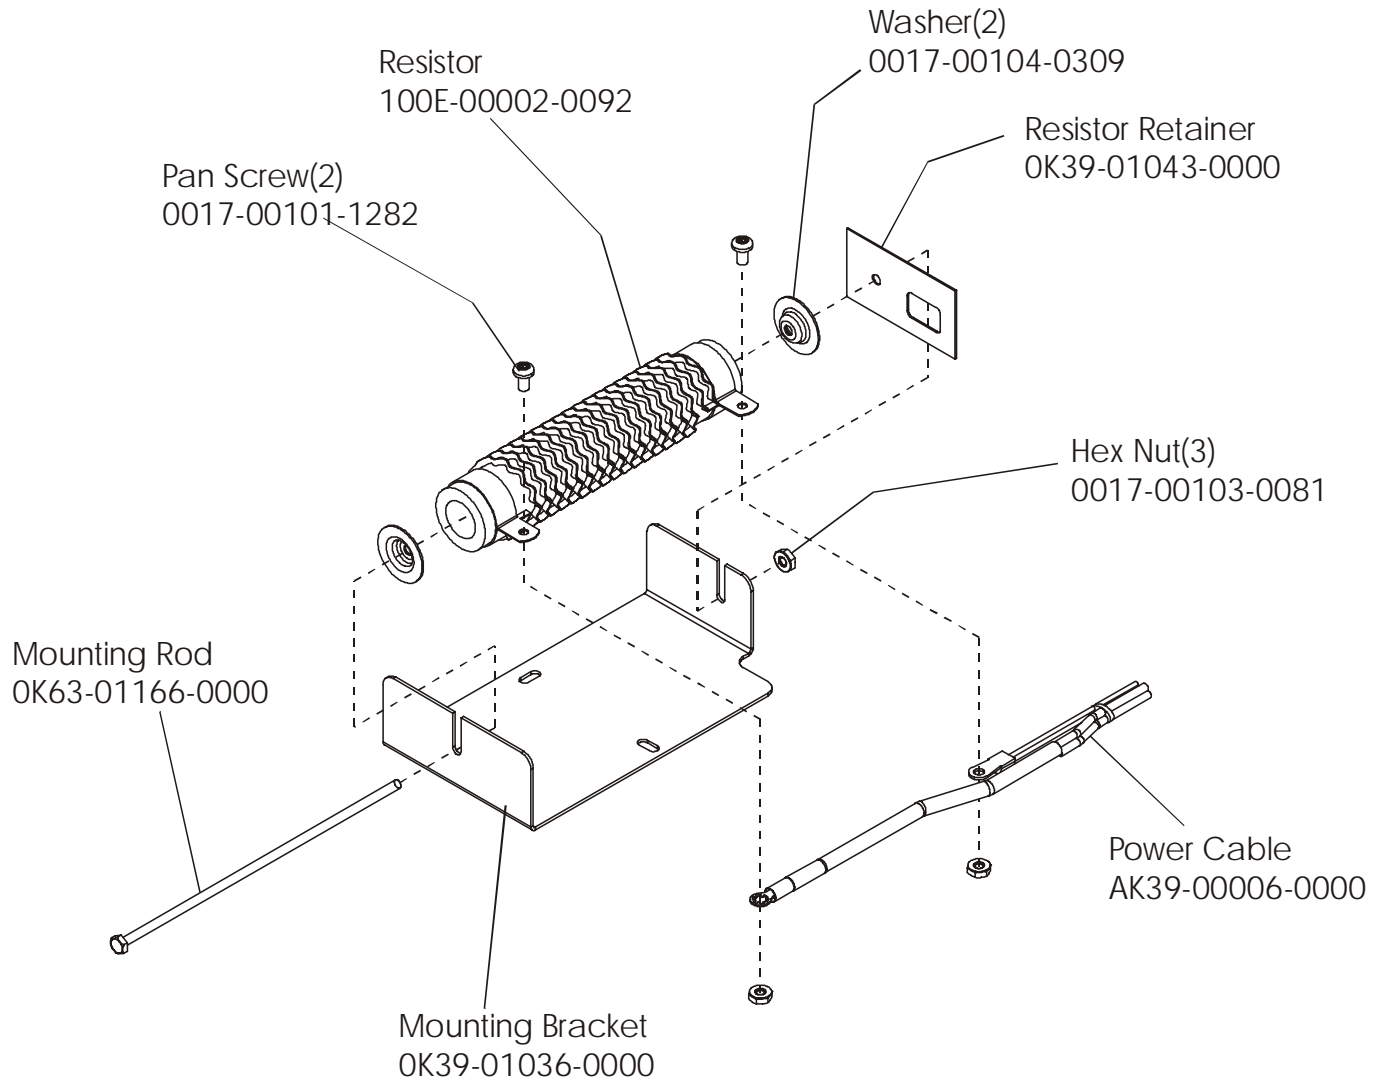

ARCTIC SILVER 95RWEZ
Resistor Assembly – AK39-00020-0001

95RWEZ-0100-01
S/N CZR100000 and UP