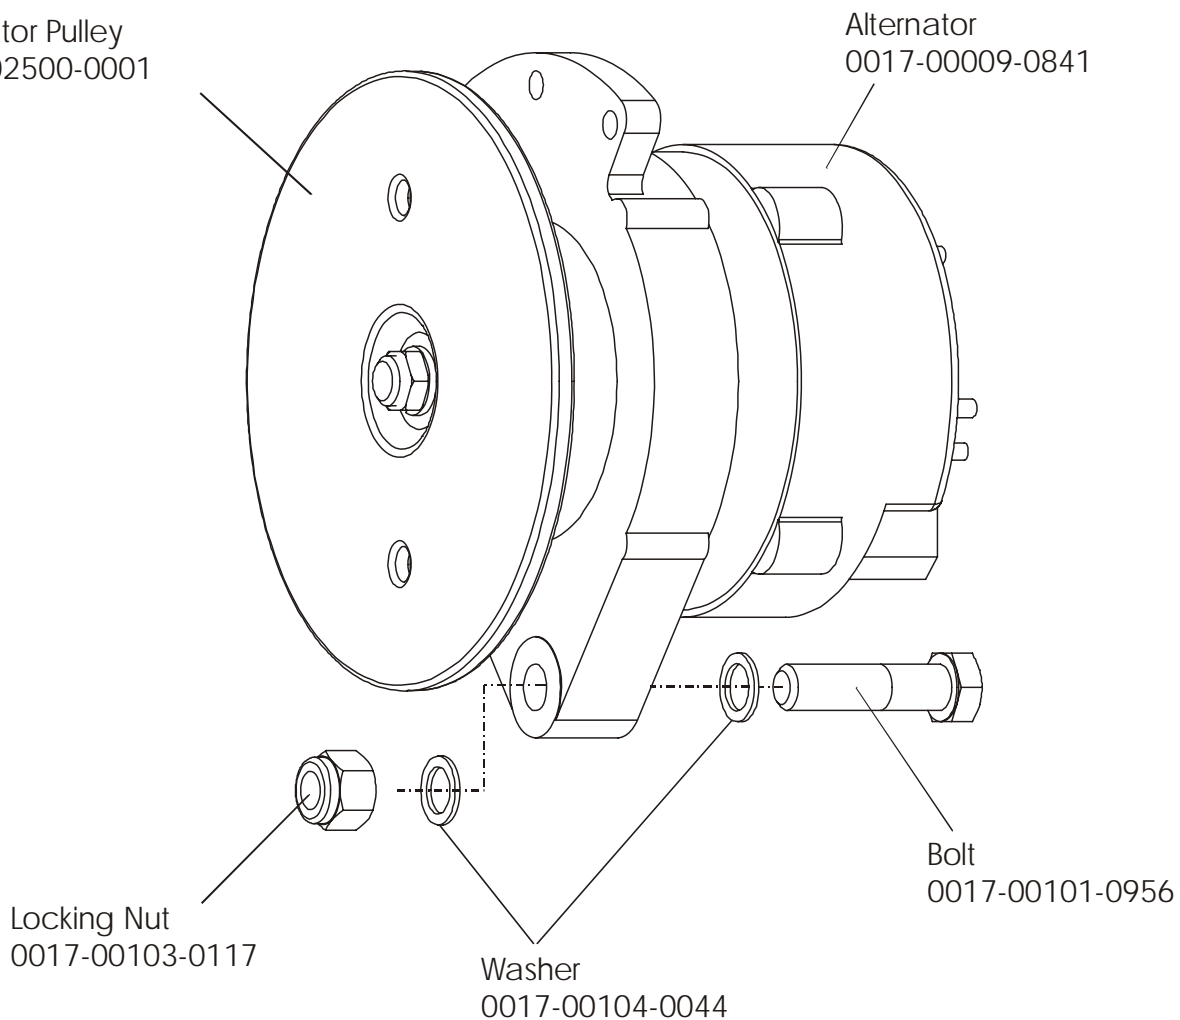

ARCTIC SILVER 95RWEZ
Alternator w/Pulley Assembly

95RWEZ-0100-01
S/N CZR100000 and UP

Assembly Number – AK63-00093-0000

Alternator Pulley
OK61-02500-0001

Alternator
0017-00009-0841