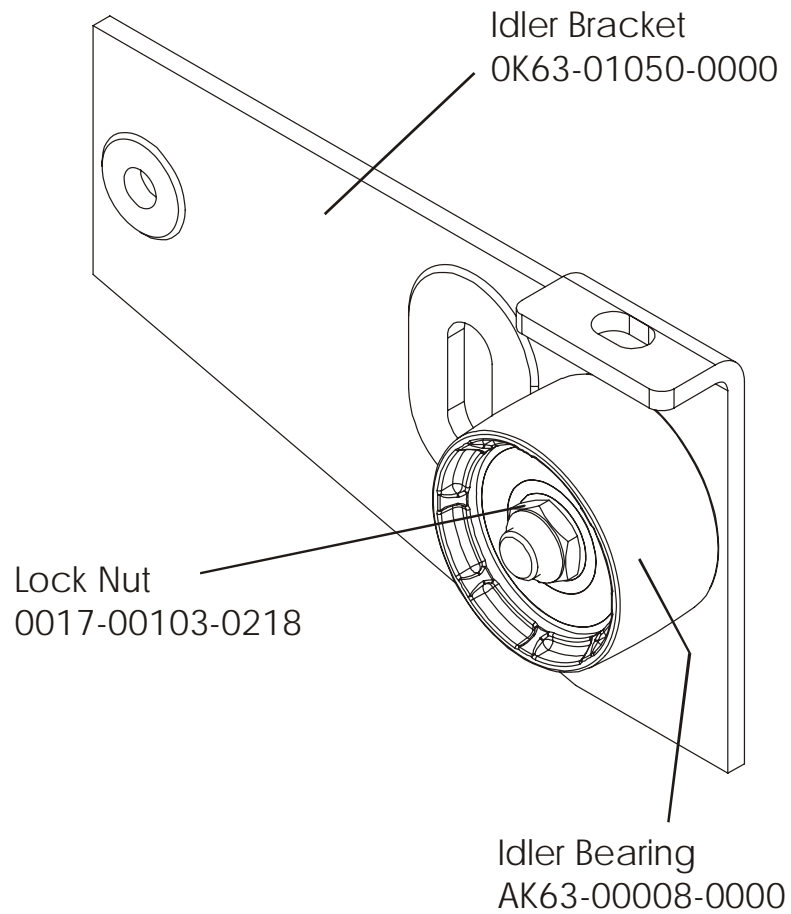

Idler Bracket Assembly – AK63-00021-0000