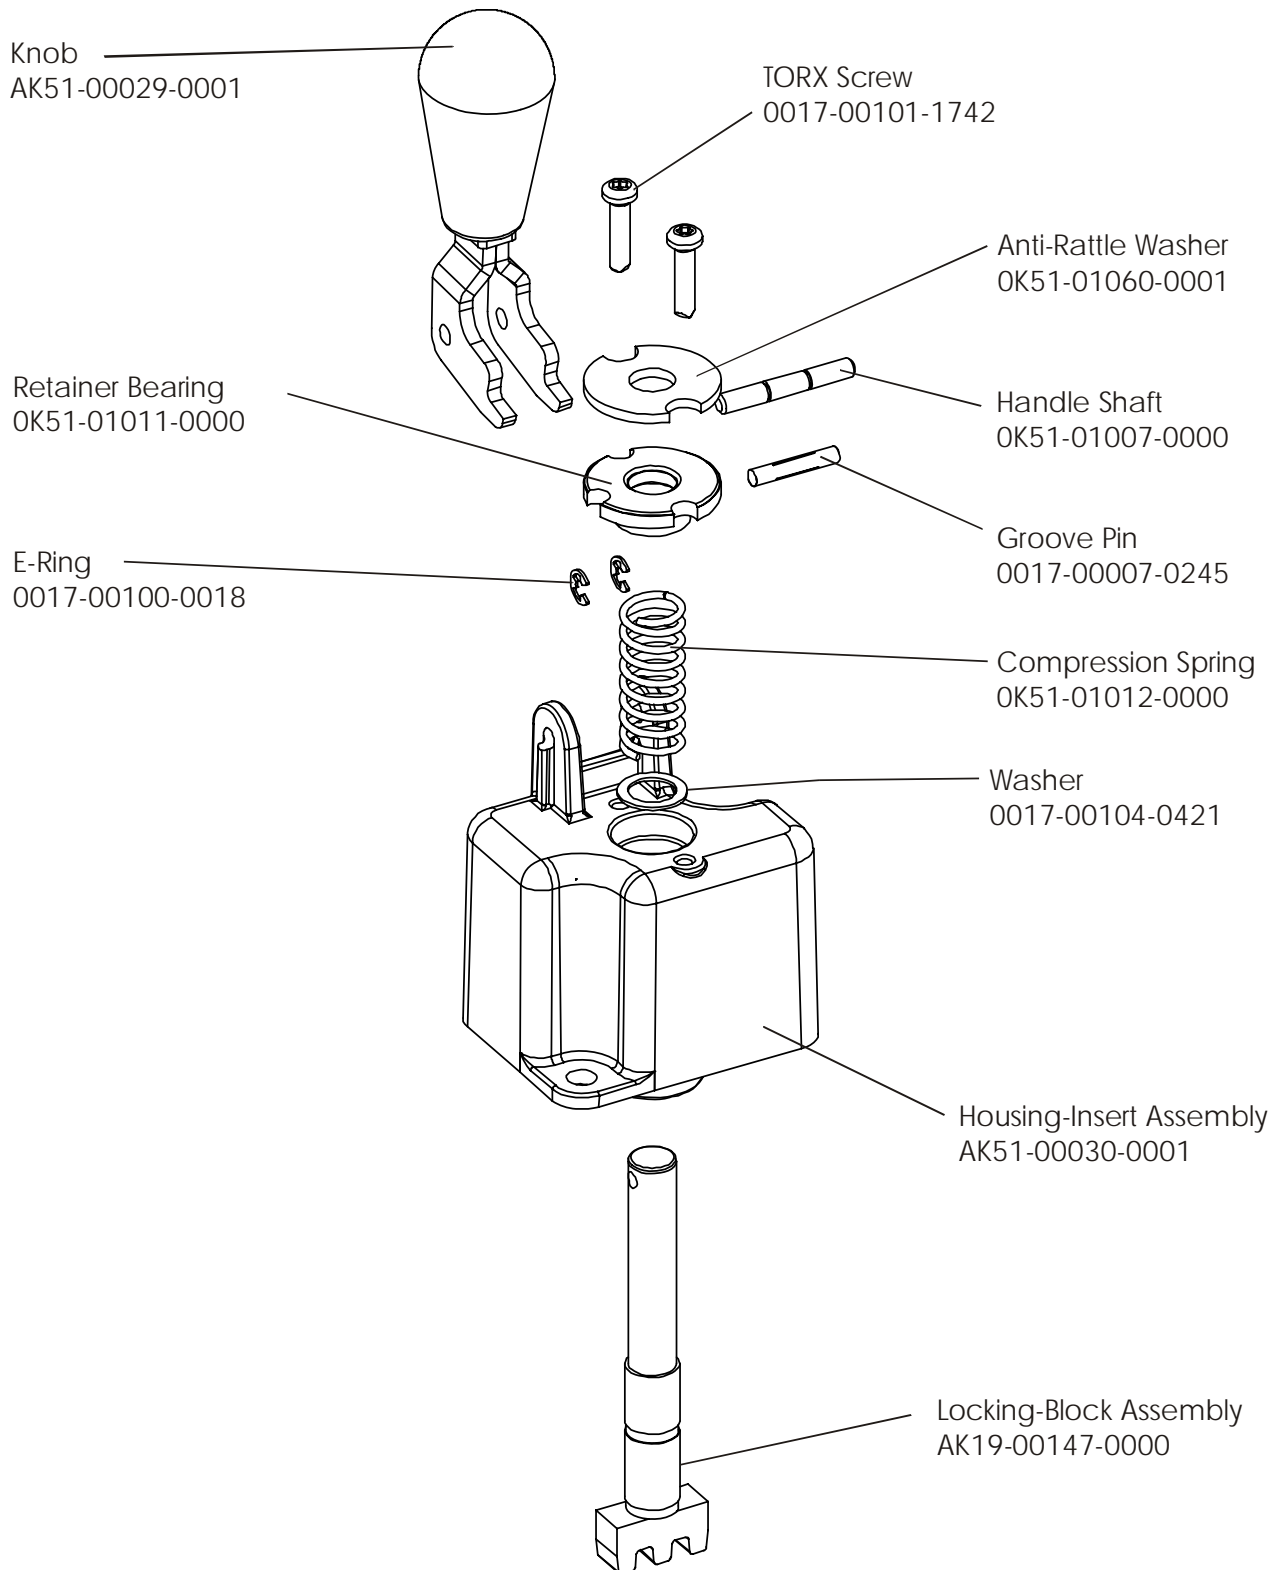

ARCTIC SILVER 95RWEZ
Seat Locking Assembly – AK51-00053-0001

95RWEZ-0100-01
S/N CZR100000 and UP