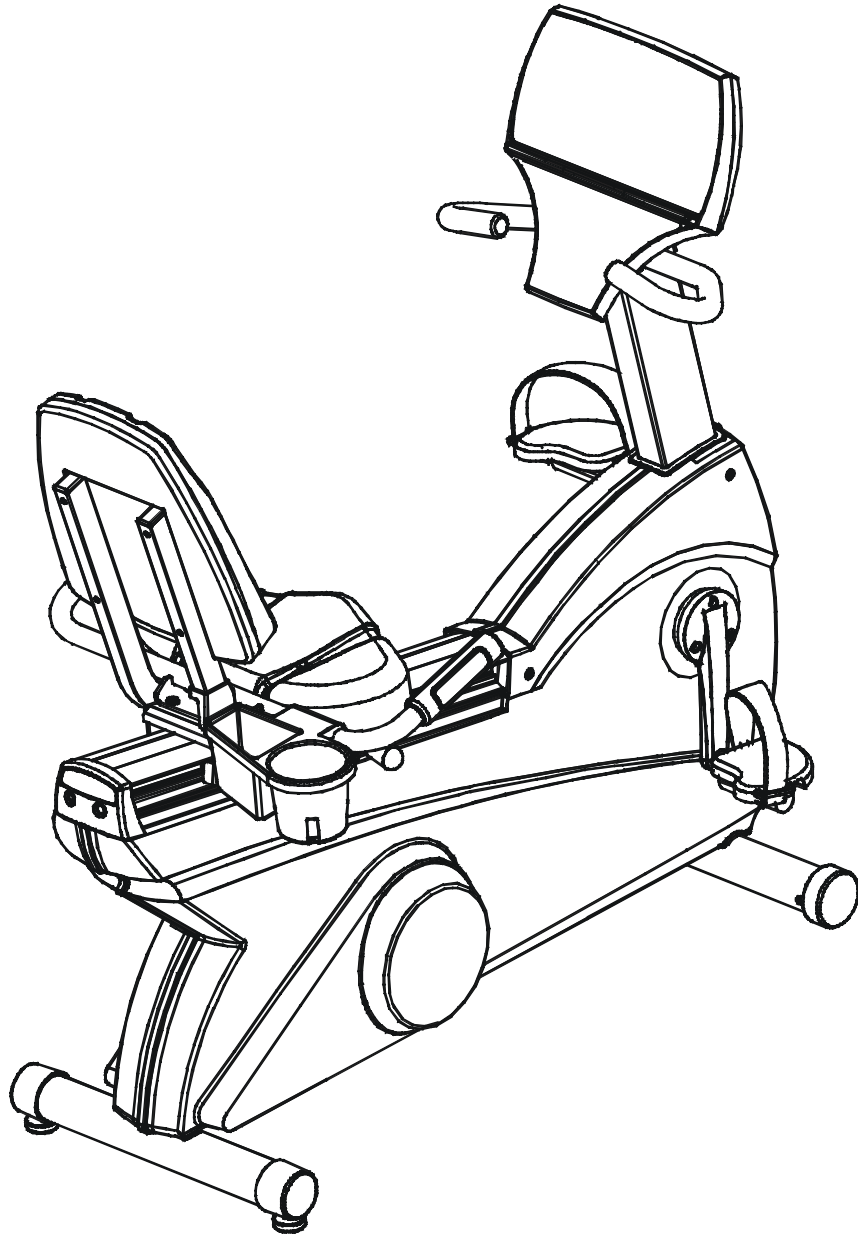

# LifeFitness

Arctic Silver 95RWEZ Recumbent Bike

	Page
Console Components .....	4
Entertainment TV Console.....	5
Connector Bracket Ak32-00156-0000.....	6
Entertainment Mounting Bracket .....	7
Console Support Assembly .....	8
Shrouds, End Cap, Crankarms and Pedals .....	9
Belts and 6v Battery.....	10
Resistor Assembly .....	11
Power Control Board .....	12
Alternator w/Pulley Assembly .....	13
Crankshaft and Bearing Assembly.....	14
Intermediate Shaft and Bearing Assembly.....	15
Idler Bracket Assembly .....	16
Seat Assembly.....	17
Seat Assembly - Bottom .....	18
Seat Frame Assembly .....	19
Seat Pads and Accessory Tray .....	20
Extrusion Assembly .....	21
Seat Locking Assembly .....	22
Wheel and Leveler.....	23
Cables .....	24