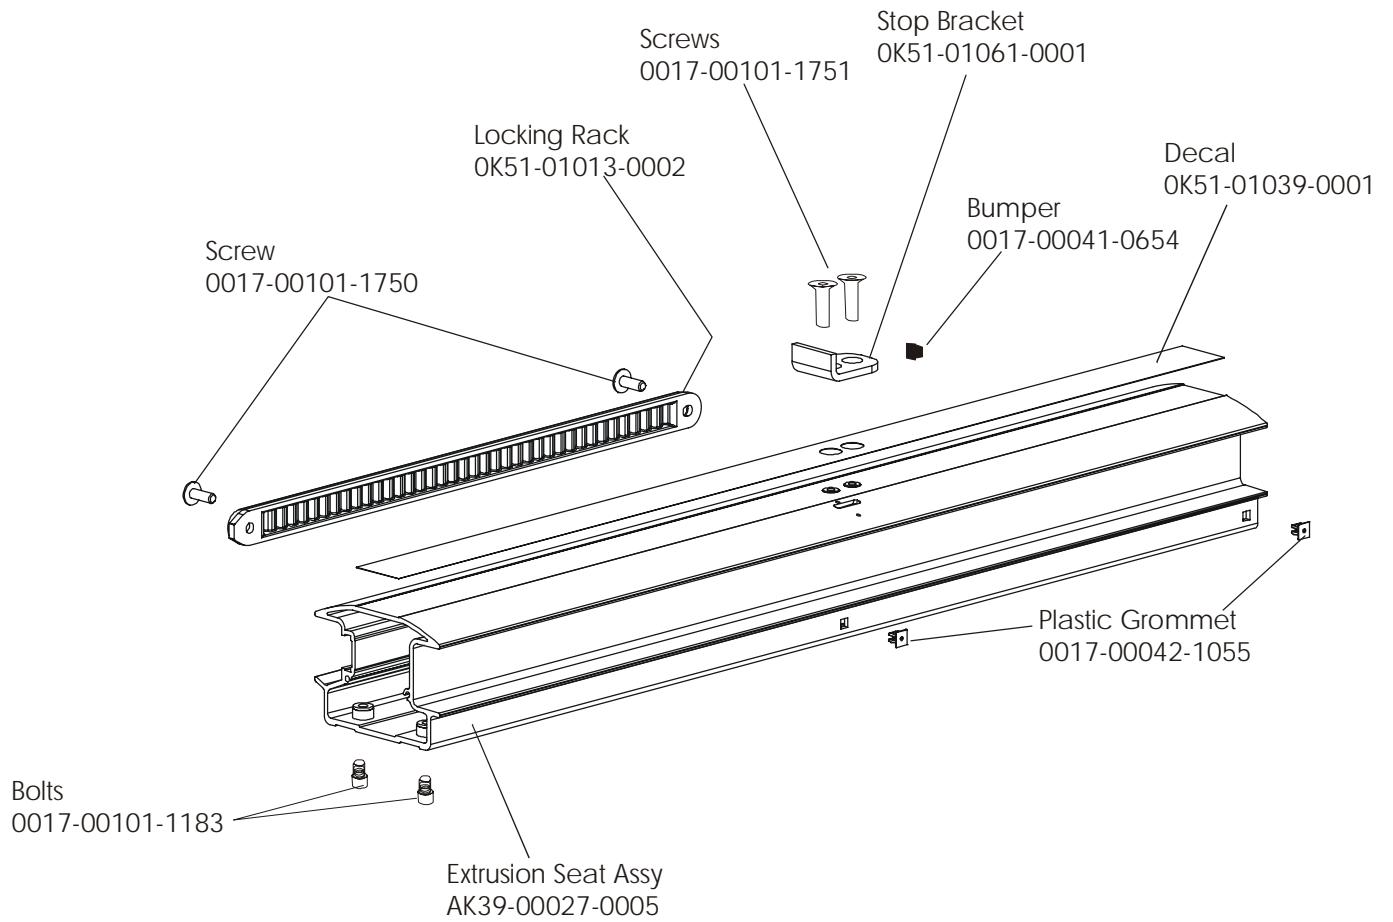

ARCTIC SILVER 95RWEZ
Extrusion Assy. – AK39-00027-0005

95RWEZ-0100-01
S/N CZR100000 and UP