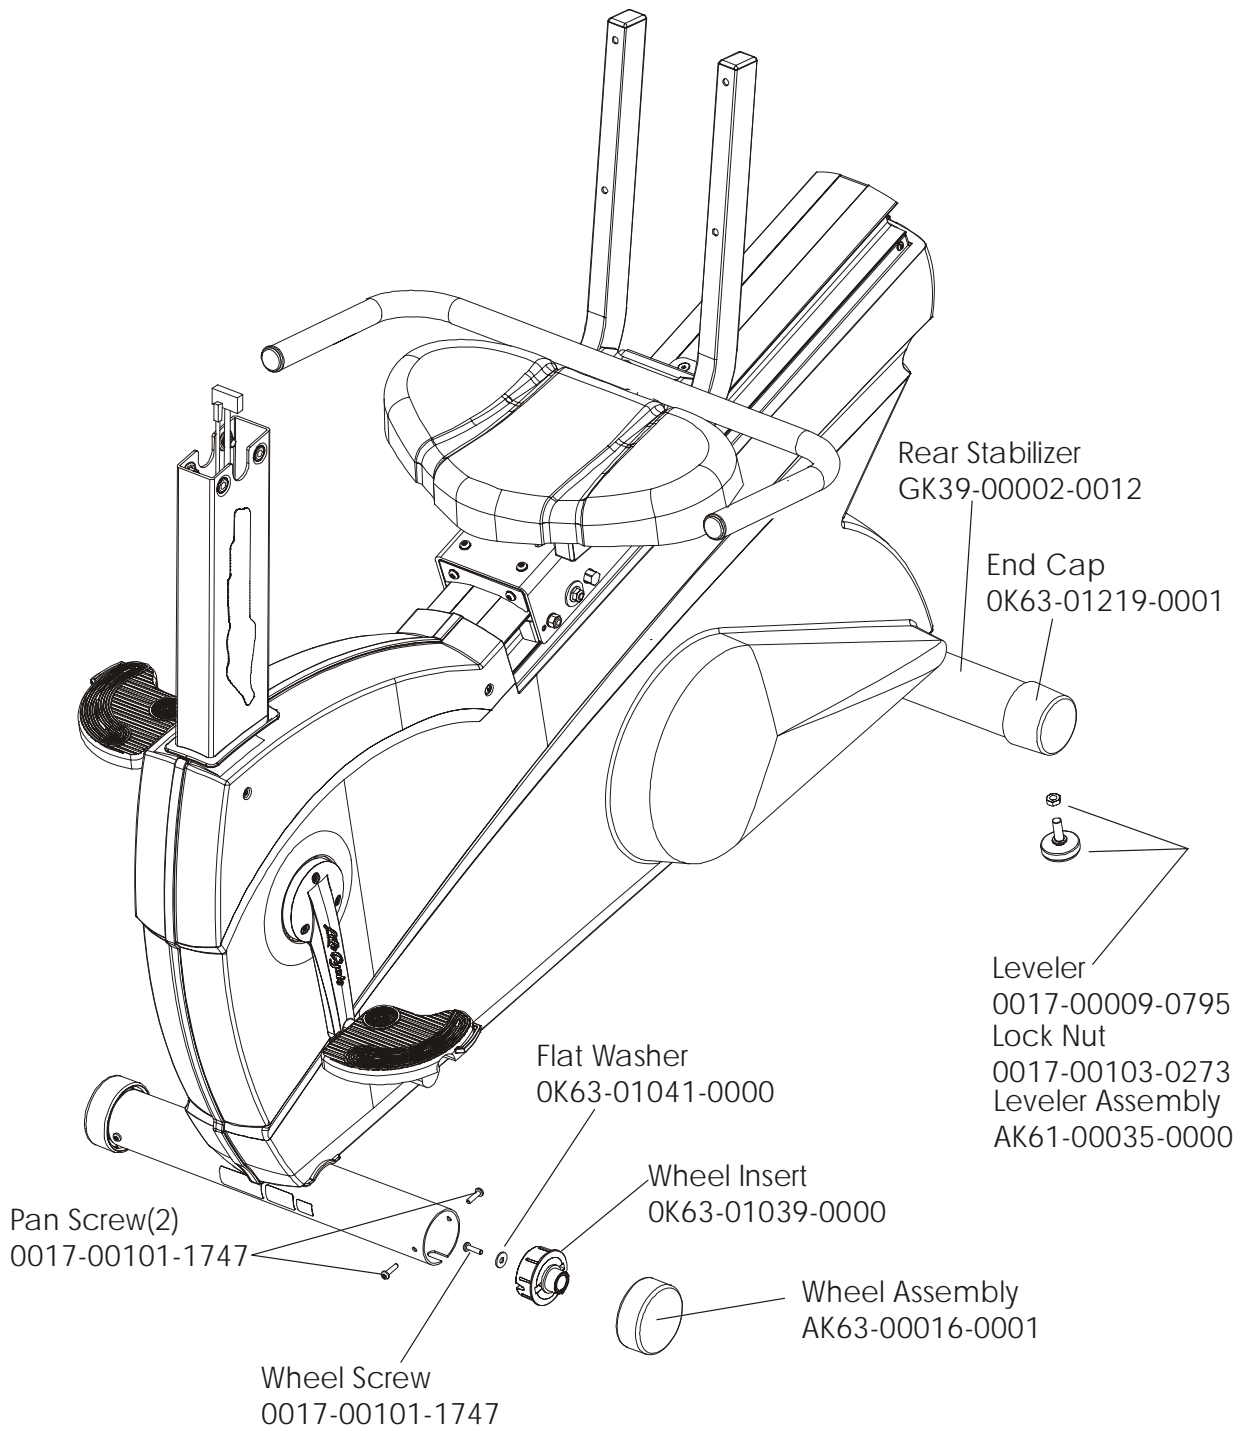

ARCTIC SILVER 95RWEZ
Wheel and Leveler

95RWEZ-0100-01
S/N CZR100000 and UP