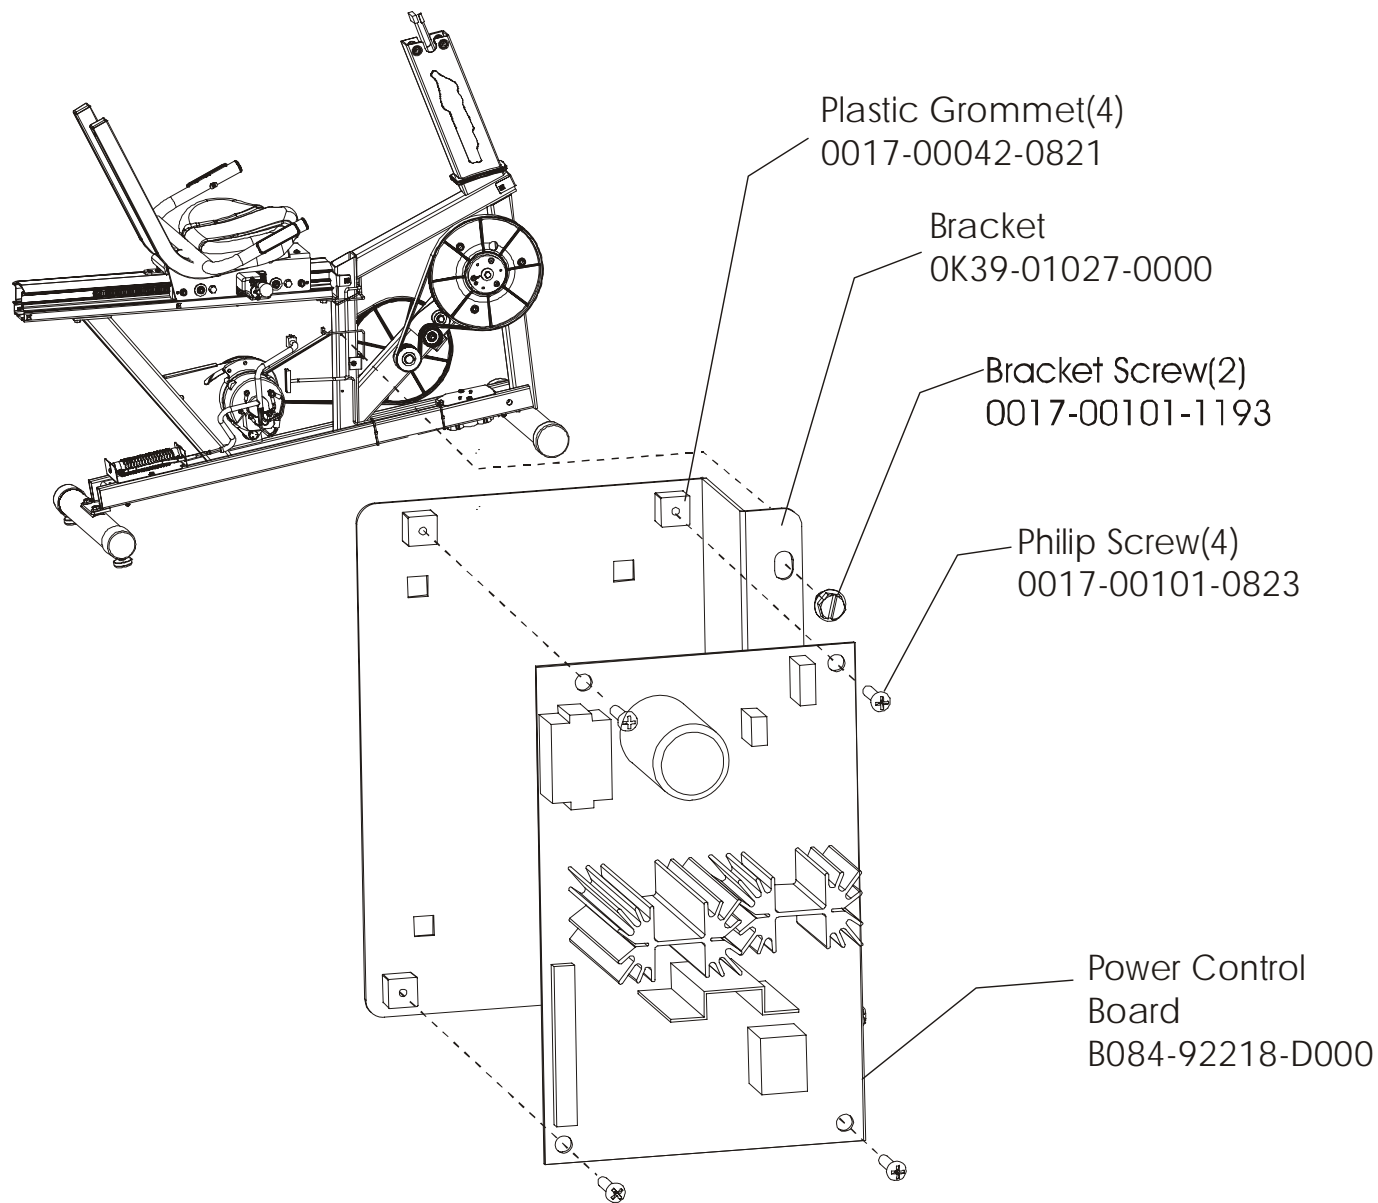

ARCTIC SILVER 95RWEZ

Power Control Board

95RWEZ-0100-01
S/N CZR100000 and UP

Assembly Number - AK39-00022-0001