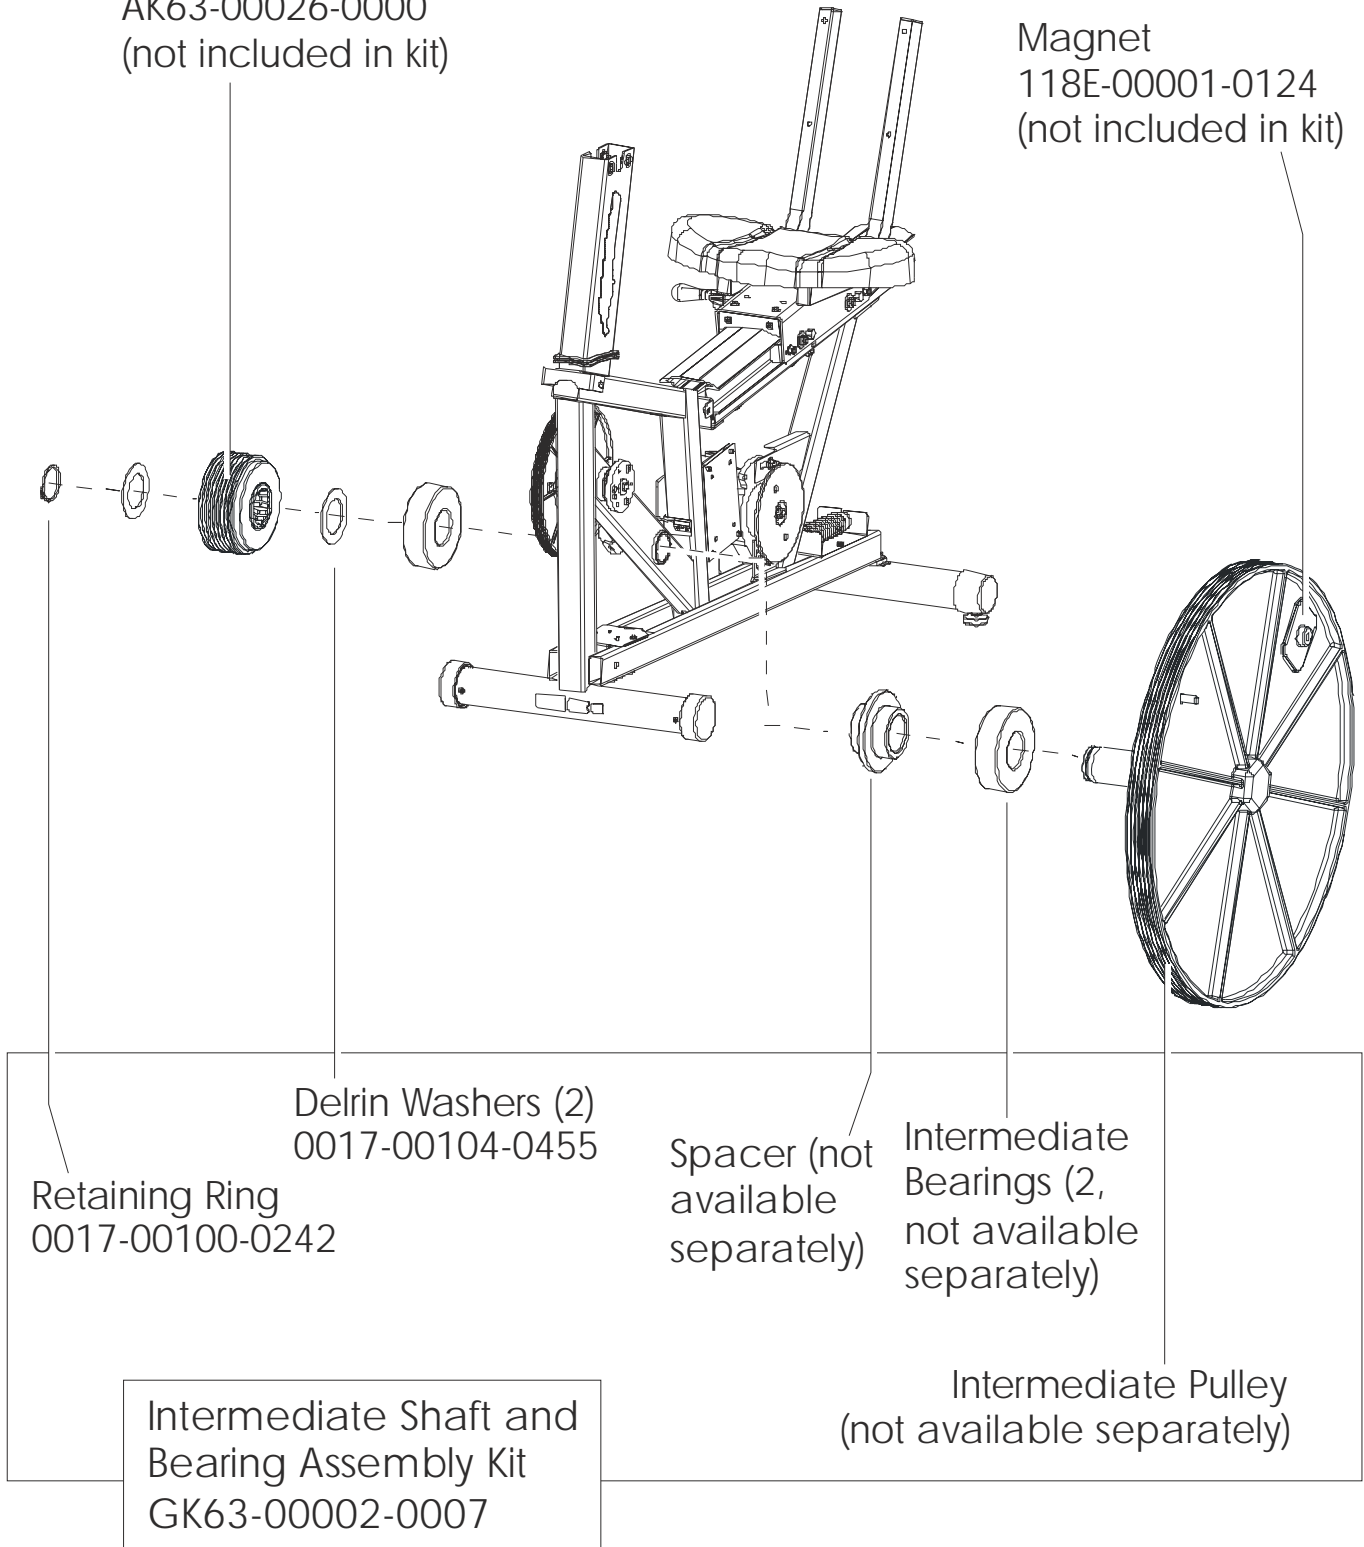

ARCTIC SILVER 95RWEZ
Intermediate Shaft and Bearing Assembly

95RWEZ-0100-01
S/N CZR100000 and UP

Clutch Assembly
AK63-00026-0000
(not included in kit)

Magnet
118E-00001-0124
(not included in kit)