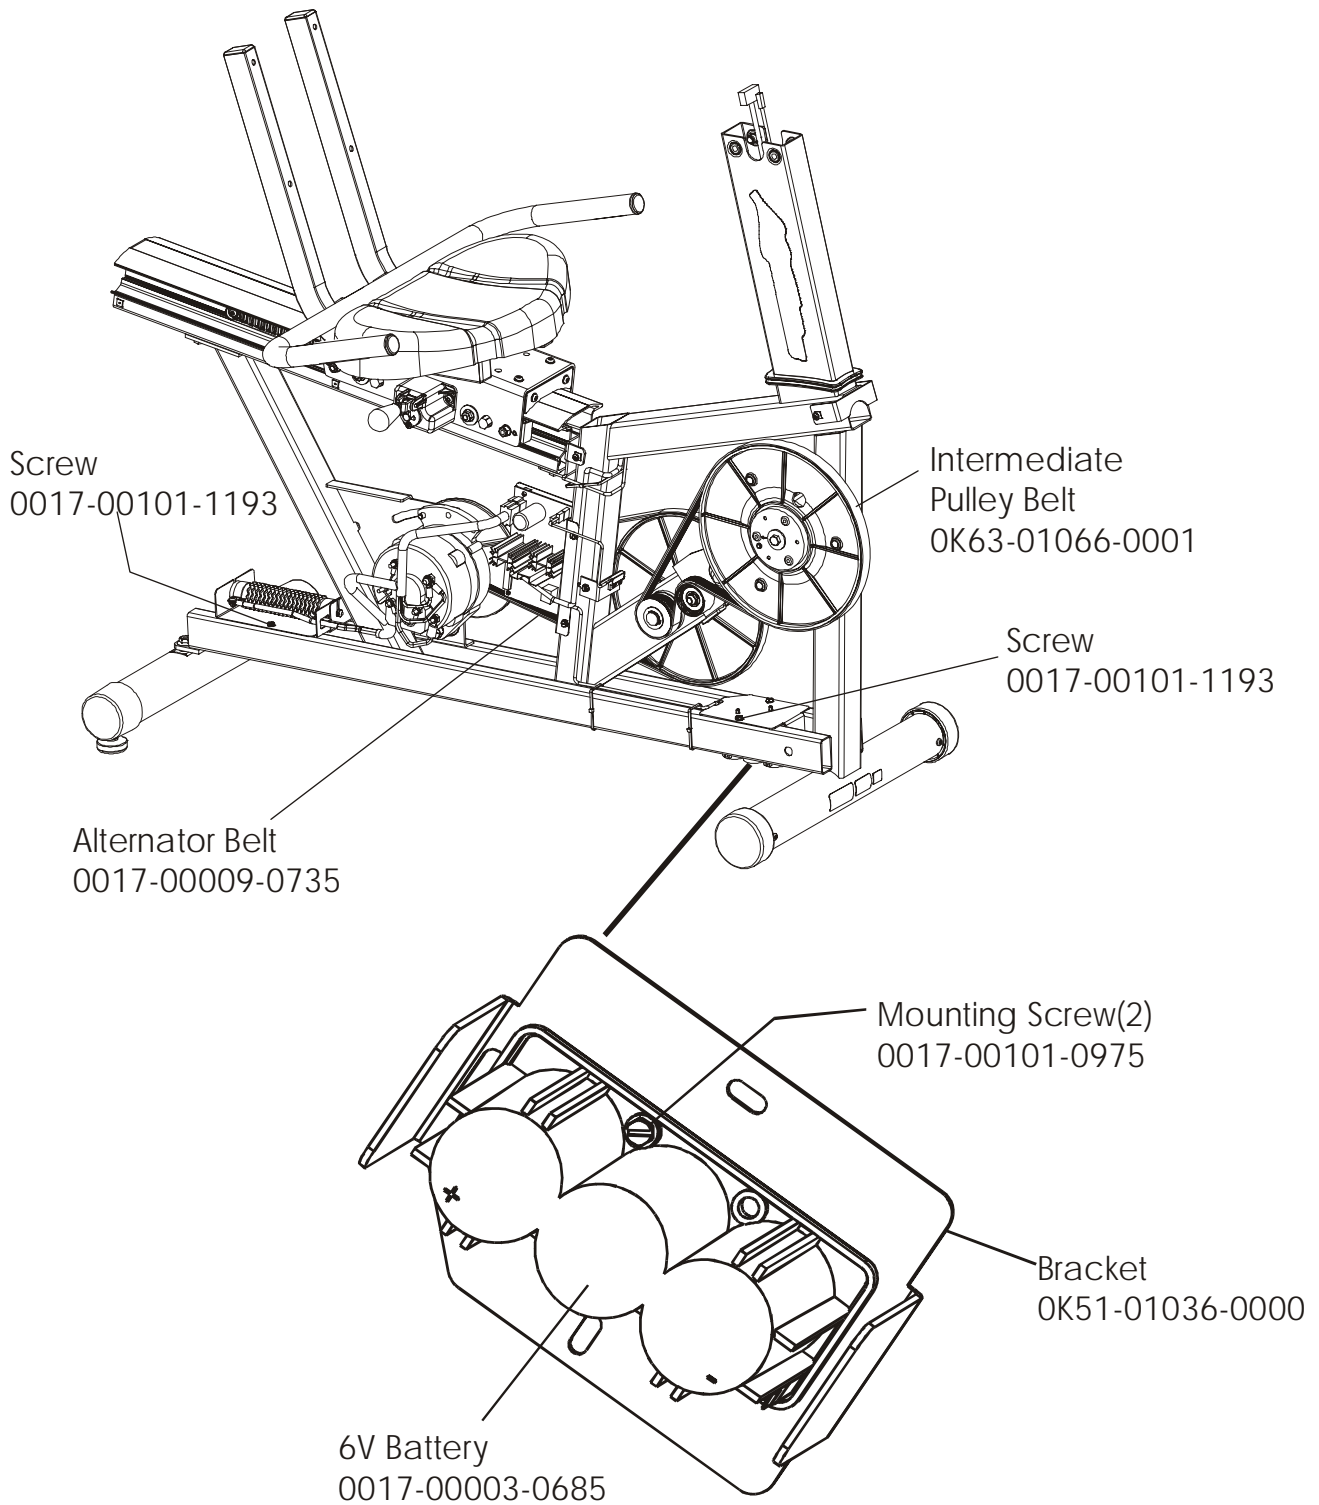

ARCTIC SILVER 95RWEZ
Belts and 6V Battery

95RWEZ-0100-01
S/N CZR100000 and UP