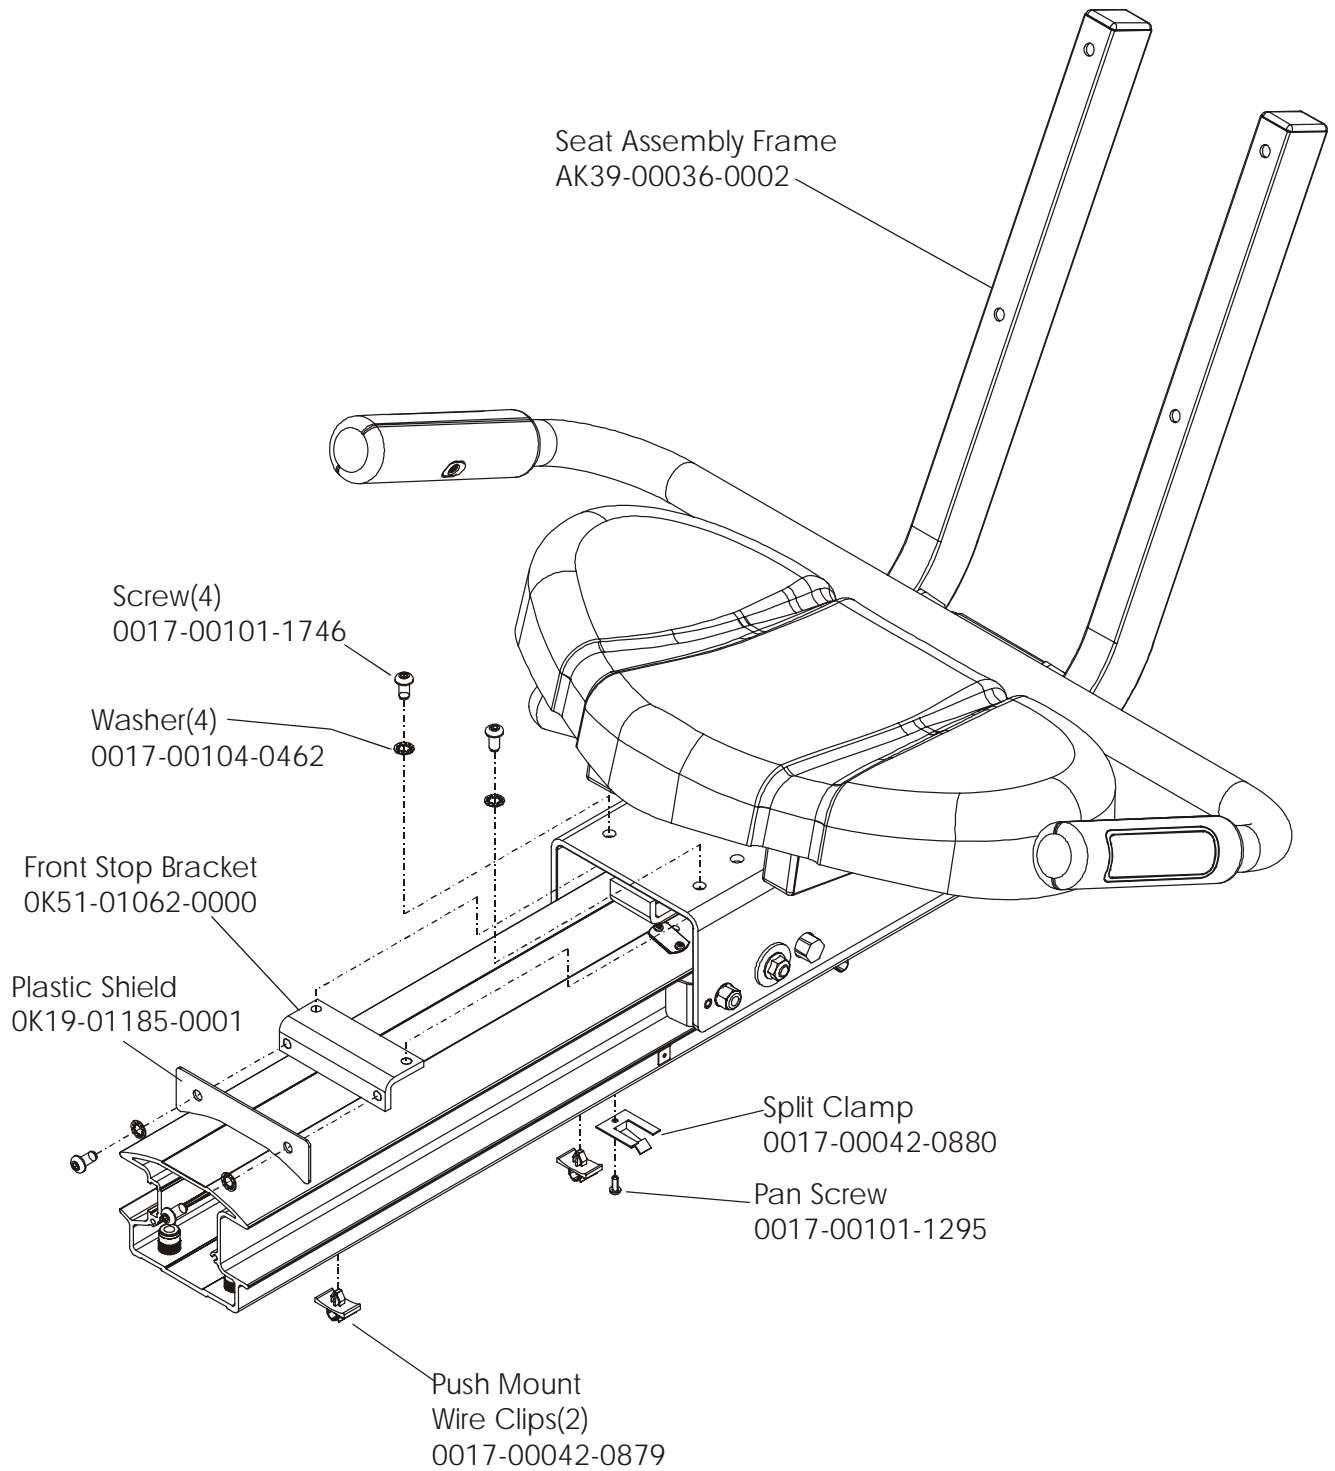

ARCTIC SILVER 95RWEZ
Seat Frame Assembly

95RWEZ-0100-01
S/N CZR100000 and UP