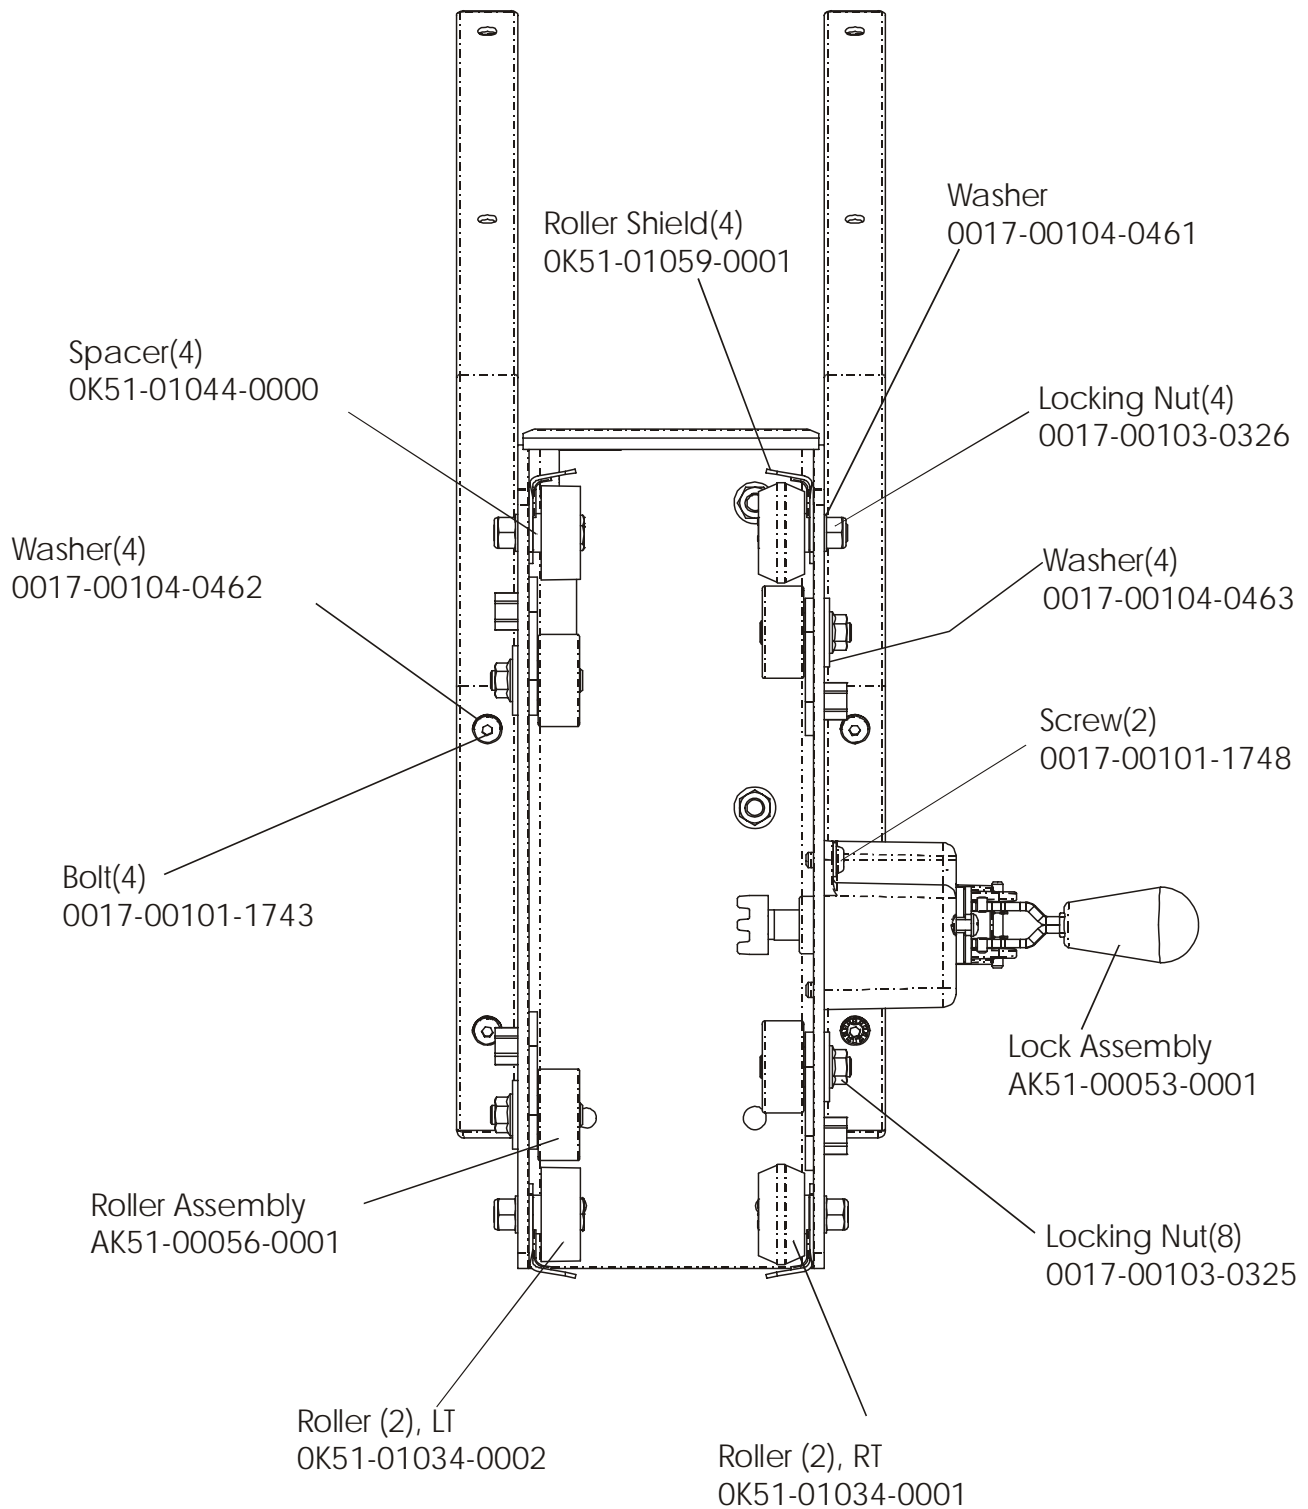

ARCTIC SILVER 95RWEZ
Seat Assembly - Bottom

95RWEZ-0100-01
S/N CZR100000 and UP