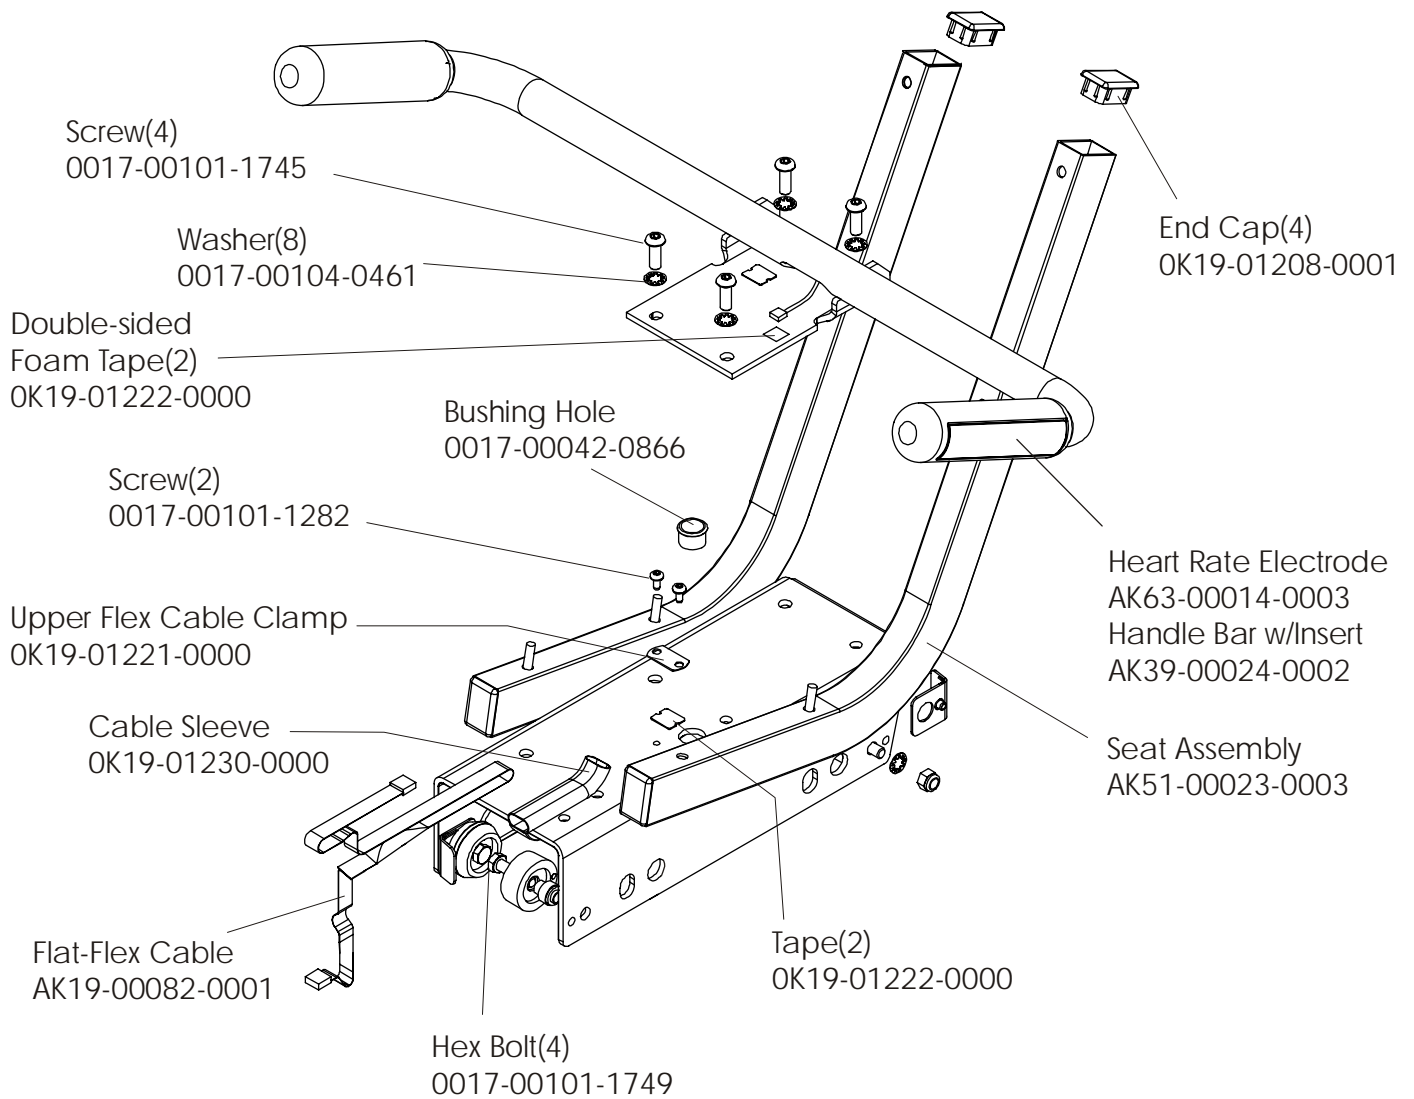

ARCTIC SILVER 95RWEZ
Seat Assembly

95RWEZ-0100-01
S/N CZR100000 and UP