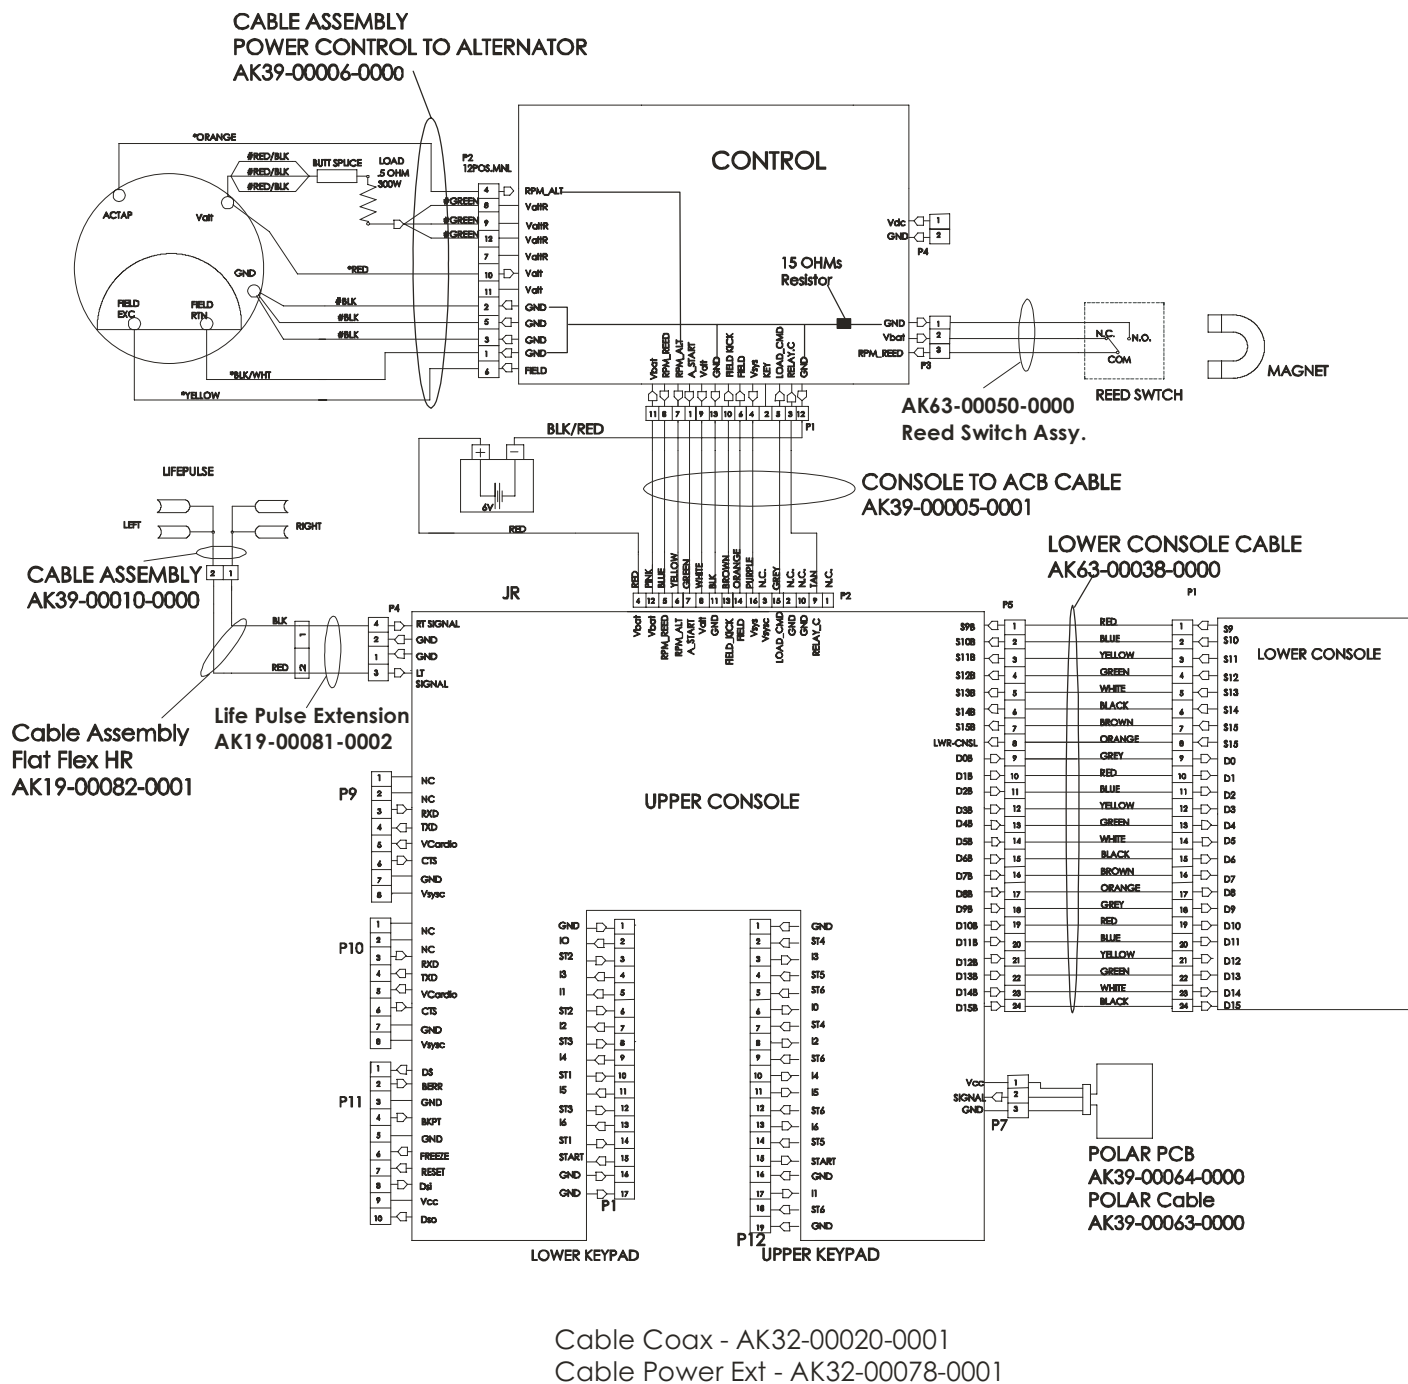

Seat Bottom Assembly15

Seat Frame Assembly16

Seat Pads and Accessory Tray17

Extrusion Assembly.....18

Seat Locking Assembly19

Wheel and Leveler20

Cables21

Description	Part No.
OPERATION MANUAL	M051-00K39-A167
POWER OPTION KIT 120V	GK39-00002-0002
POWER OPTION KIT 240/50V UK	GK39-00002-0004
POWER OPTION KIT 240V+AUS	GK39-00002-0005
POWER OPTION KIT 230/50V CON	GK39-00002-0006
HARDWARE BAG	GK39-00002-0008
TOUCH UP PAINT: SPRAY CAN .5 OZ BOTTLE W/APPLICATOR .33 OZ PEN	0017-00008-0204 0017-00008-0205 0017-00008-0206
SERVICE MANUAL	M051-00K39-A012

Washer
0017-00104-0044

Bolt
0017-00101-0956

Idler Bracket Assembly
AK63-00021-0000

Locking Assembly
AK51-00053-0001

Free Manuals Download Website

<http://myh66.com>

<http://usermanuals.us>

<http://www.somanuals.com>