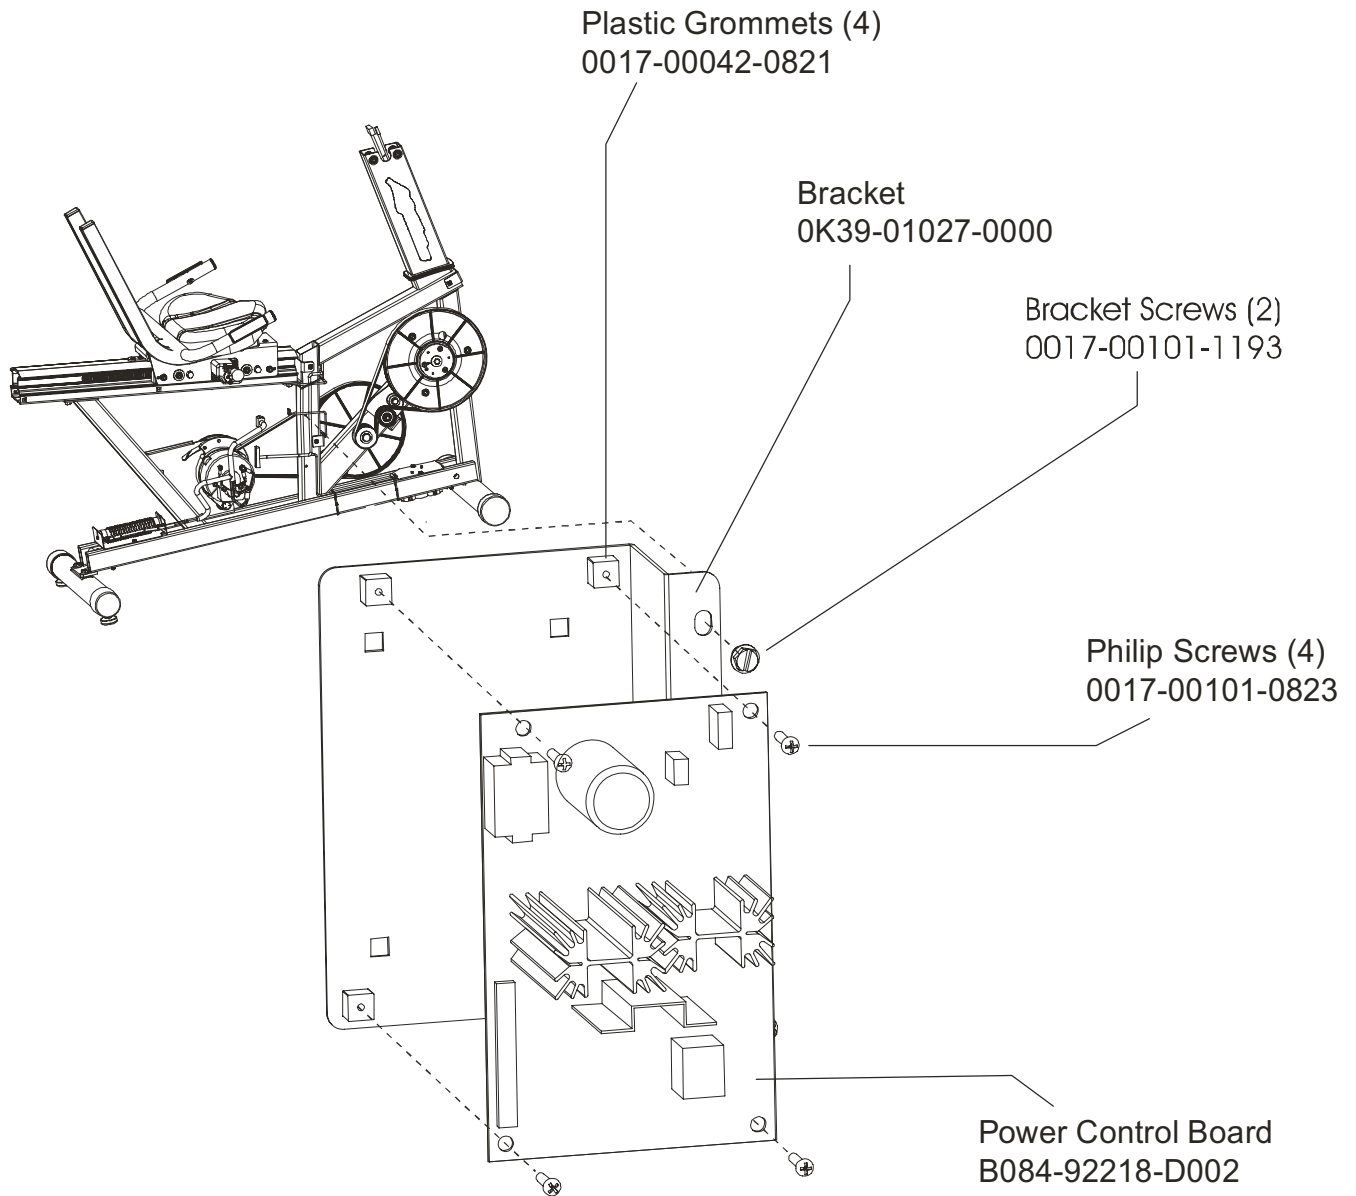

Power Control Board Assembly
AK39-00022-0001