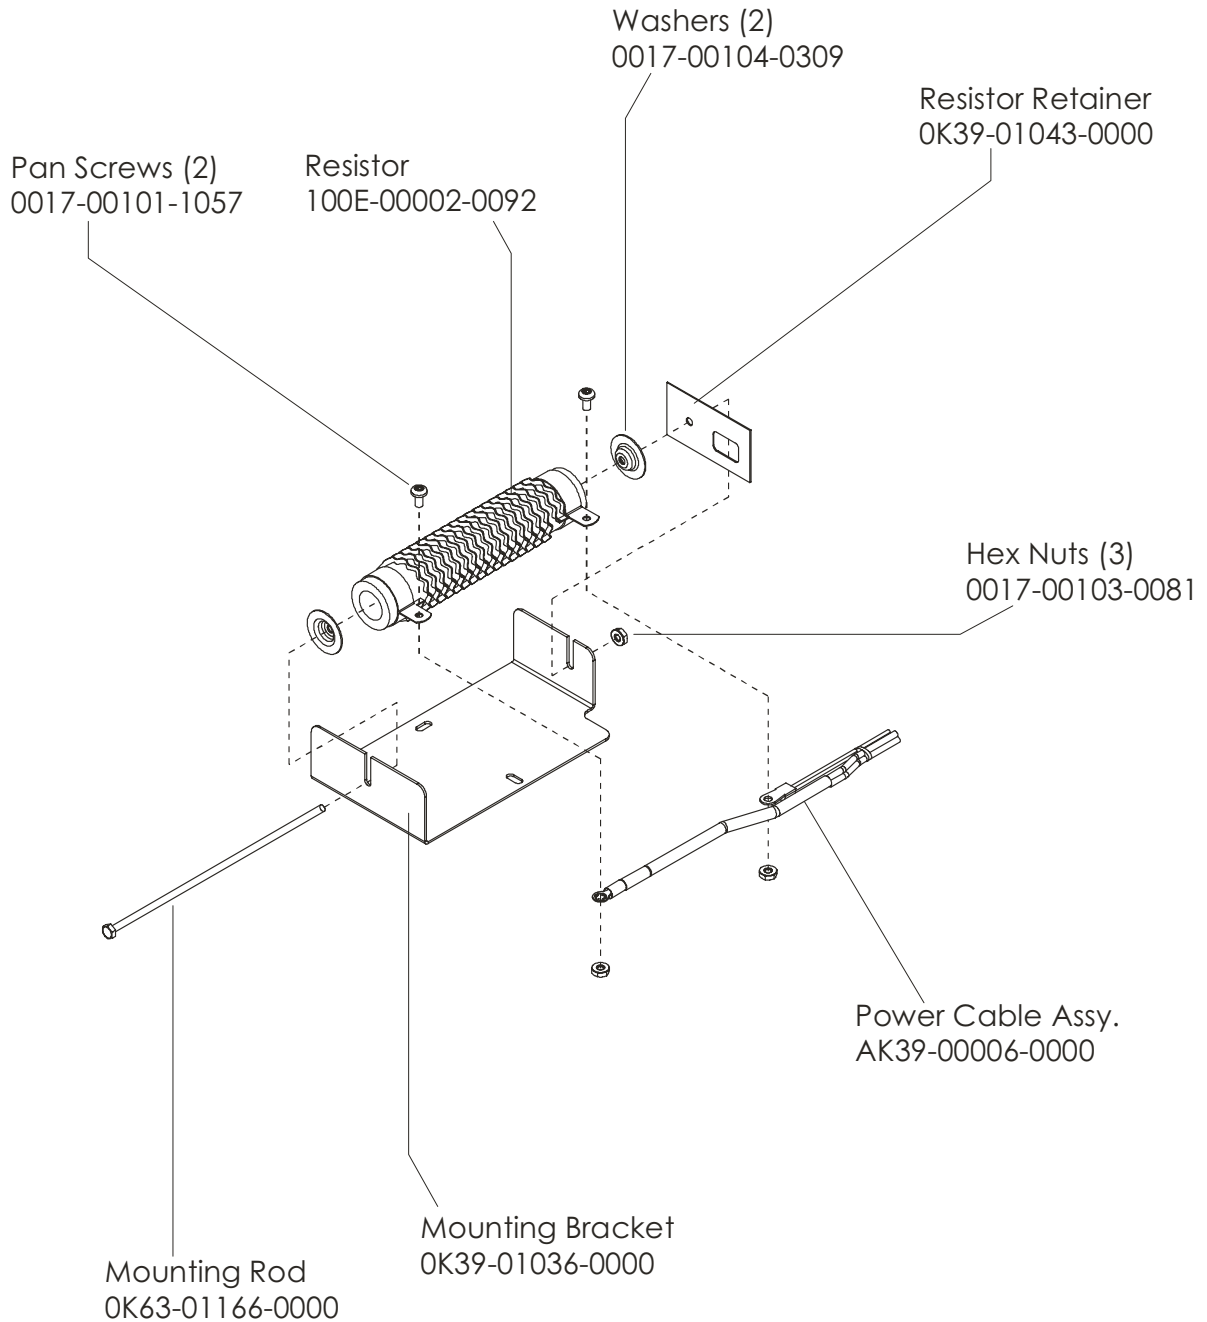

Resistor Assembly
AK39-00020-0001