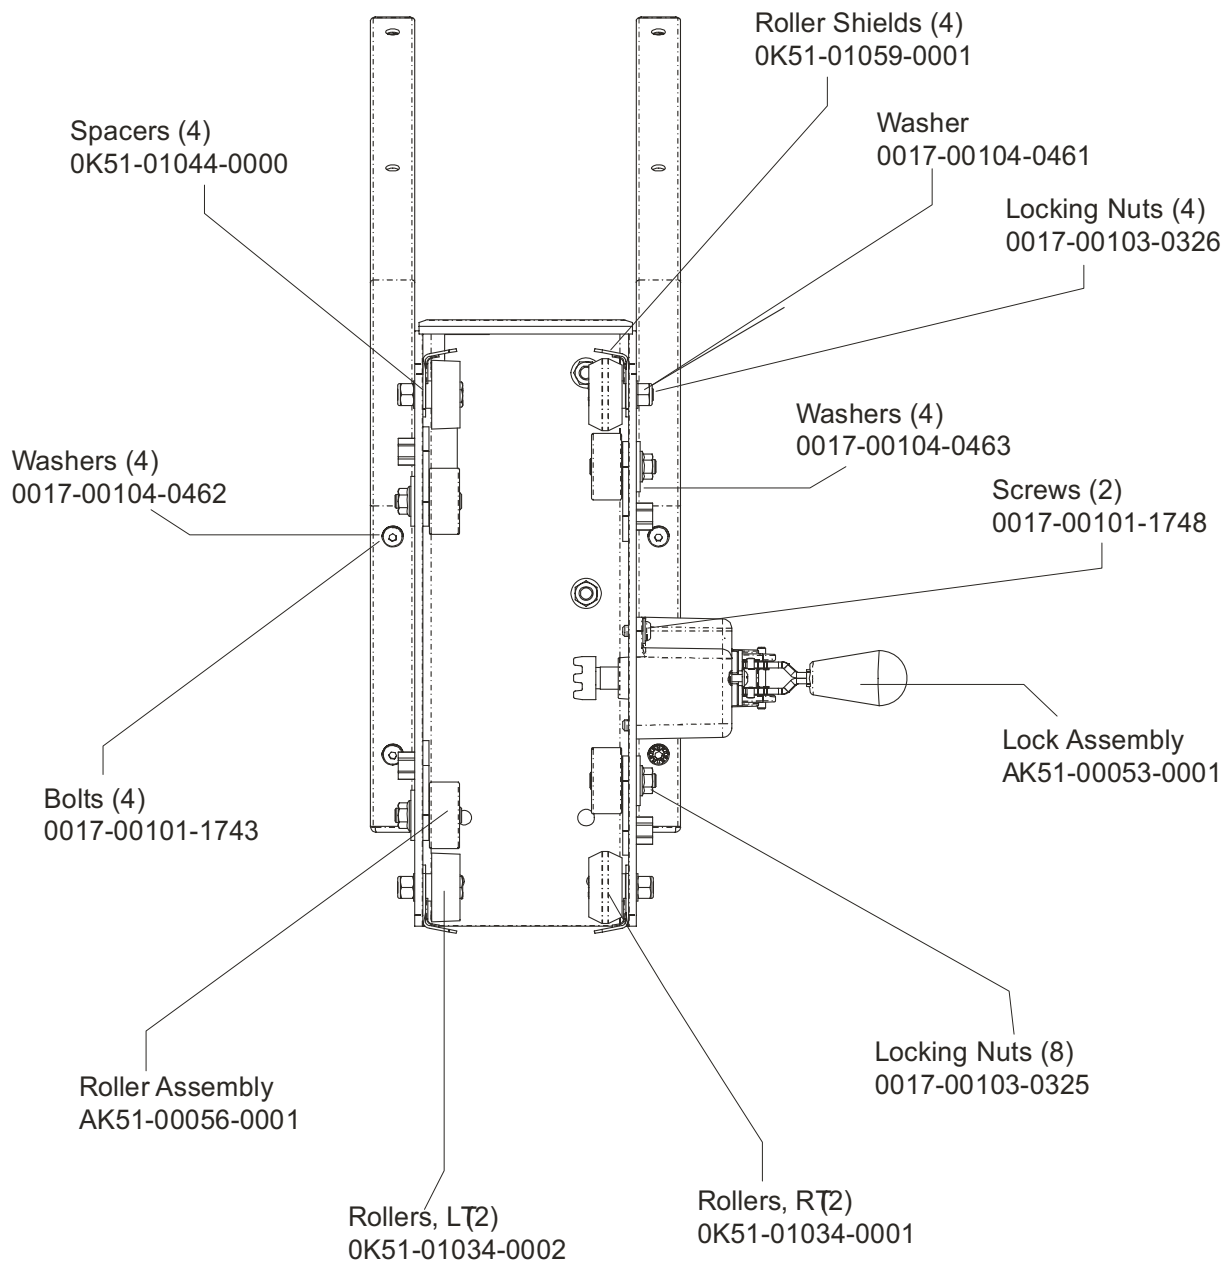

Seat Bottom Assembly15

Seat Frame Assembly16

Seat Pads and Accessory Tray17

Extrusion Assembly.....18

Seat Locking Assembly19

Wheel and Leveler20

Cables21

Description	Part No.
OPERATION MANUAL	M051-00K39-A167
POWER OPTION KIT 120V	GK39-00002-0002
POWER OPTION KIT 240/50V UK	GK39-00002-0004
POWER OPTION KIT 240V+AUS	GK39-00002-0005
POWER OPTION KIT 230/50V CON	GK39-00002-0006
HARDWARE BAG	GK39-00002-0008
TOUCH UP PAINT: SPRAY CAN .5 OZ BOTTLE W/APPLICATOR .33 OZ PEN	0017-00008-0204 0017-00008-0205 0017-00008-0206
SERVICE MANUAL	M051-00K39-A012

Washer
0017-00104-0044

Bolt
0017-00101-0956

Idler Bracket Assembly
AK63-00021-0000

Locking Assembly
AK51-00053-0001

Free Manuals Download Website

<http://myh66.com>

<http://usermanuals.us>

<http://www.somanuals.com>