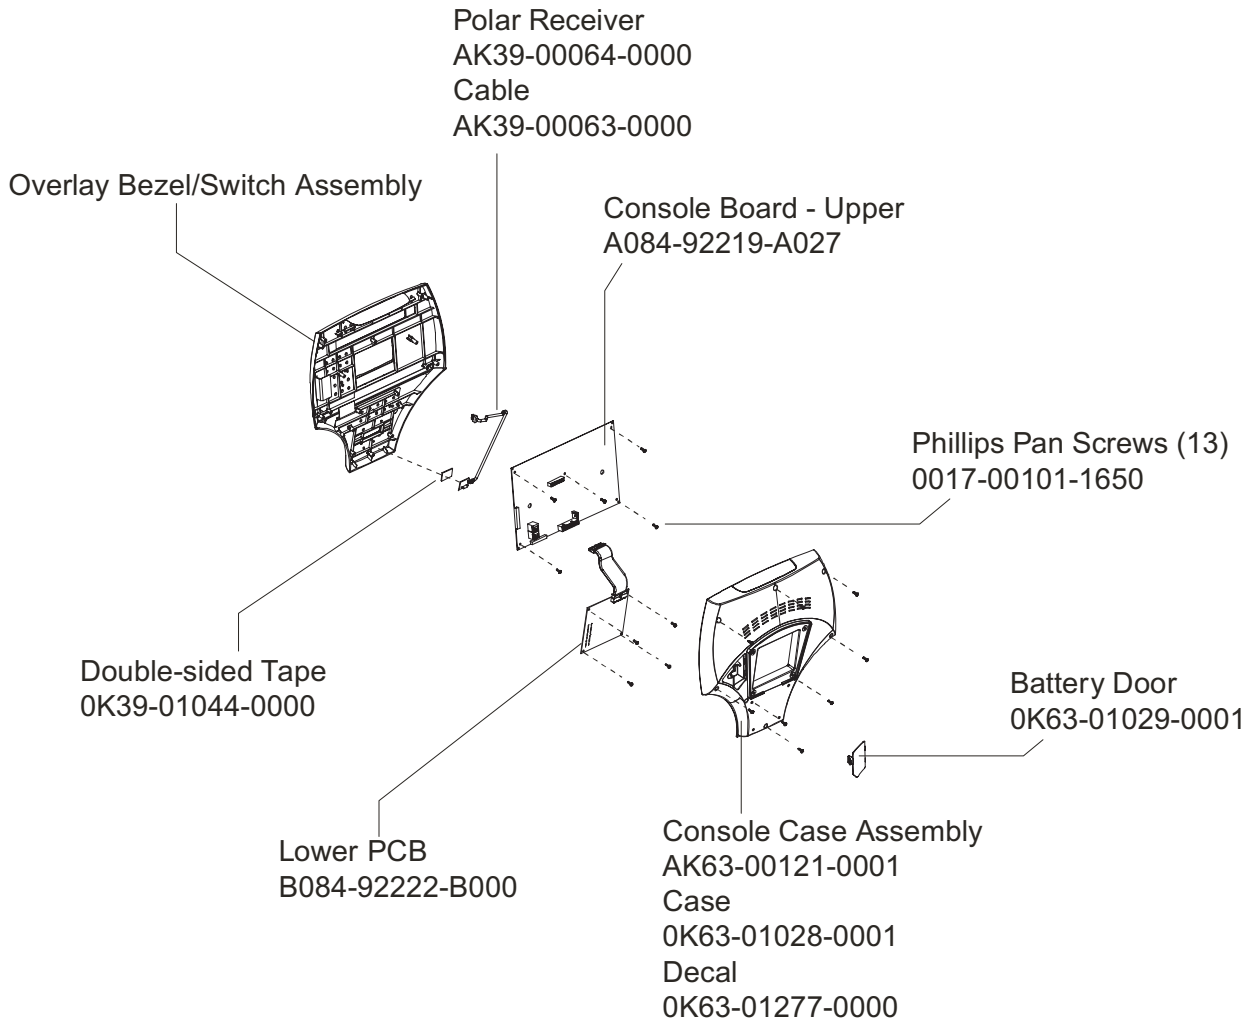

Belts and 6V Battery7

Resistor Assembly8

Power Control Board.....9

Alternator w/Pulley10

Crankshaft and Bearing Assembly11

Intermediate Shaft and Bearing Assembly12

Idler Bracket Assembly13

Seat Assembly14

Seat Bottom Assembly15

Seat Frame Assembly16

Seat Pads and Accessory Tray17

Extrusion Assembly.....18

Seat Locking Assembly19

Wheel and Leveler20

Cables21

Description	Part No.
OPERATION MANUAL	M051-00K39-A167
POWER OPTION KIT 120V	GK39-00002-0002
POWER OPTION KIT 240/50V UK	GK39-00002-0004
POWER OPTION KIT 240V+AUS	GK39-00002-0005
POWER OPTION KIT 230/50V CON	GK39-00002-0006
HARDWARE BAG	GK39-00002-0008
TOUCH UP PAINT: SPRAY CAN .5 OZ BOTTLE W/APPLICATOR .33 OZ PEN	0017-00008-0204 0017-00008-0205 0017-00008-0206
SERVICE MANUAL	M051-00K39-A012