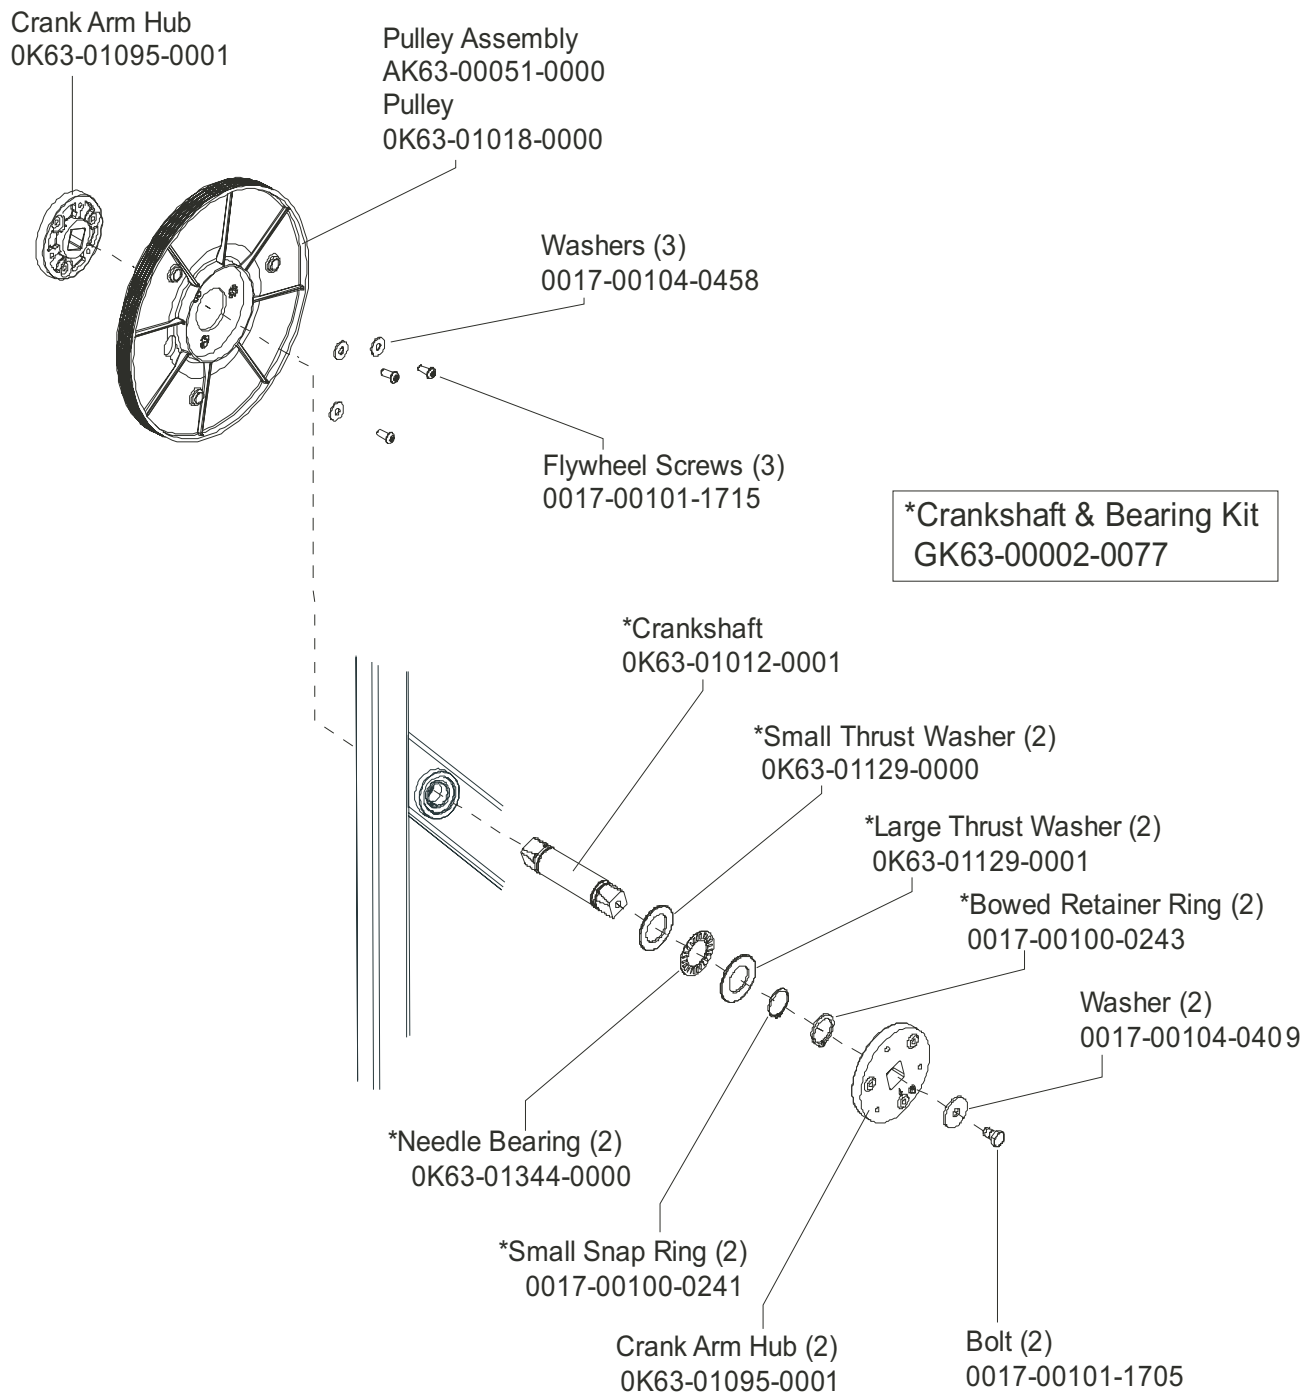

Seat Bottom Assembly15

Seat Frame Assembly16

Seat Pads and Accessory Tray17

Extrusion Assembly.....18

Seat Locking Assembly19

Wheel and Leveler20

Cables21

Description	Part No.
OPERATION MANUAL	M051-00K39-A167
POWER OPTION KIT 120V	GK39-00002-0002
POWER OPTION KIT 240/50V UK	GK39-00002-0004
POWER OPTION KIT 240V+AUS	GK39-00002-0005
POWER OPTION KIT 230/50V CON	GK39-00002-0006
HARDWARE BAG	GK39-00002-0008
TOUCH UP PAINT: SPRAY CAN .5 OZ BOTTLE W/APPLICATOR .33 OZ PEN	0017-00008-0204 0017-00008-0205 0017-00008-0206
SERVICE MANUAL	M051-00K39-A012

Resistor Assembly
AK39-00020-0001

Power Control Board Assembly
AK39-00022-0001

Alternator w/Pulley Assembly
AK63-00093-0000

Alternator Pulley
0K61-02500-0001

Alternator
0017-00009-0841

Locking Nut
0017-00103-0117

Washer
0017-00104-0044

Bolt
0017-00101-0956

Idler Bracket Assembly
AK63-00021-0000

Locking Assembly
AK51-00053-0001

Free Manuals Download Website

<http://myh66.com>

<http://usermanuals.us>

<http://www.somanuals.com>