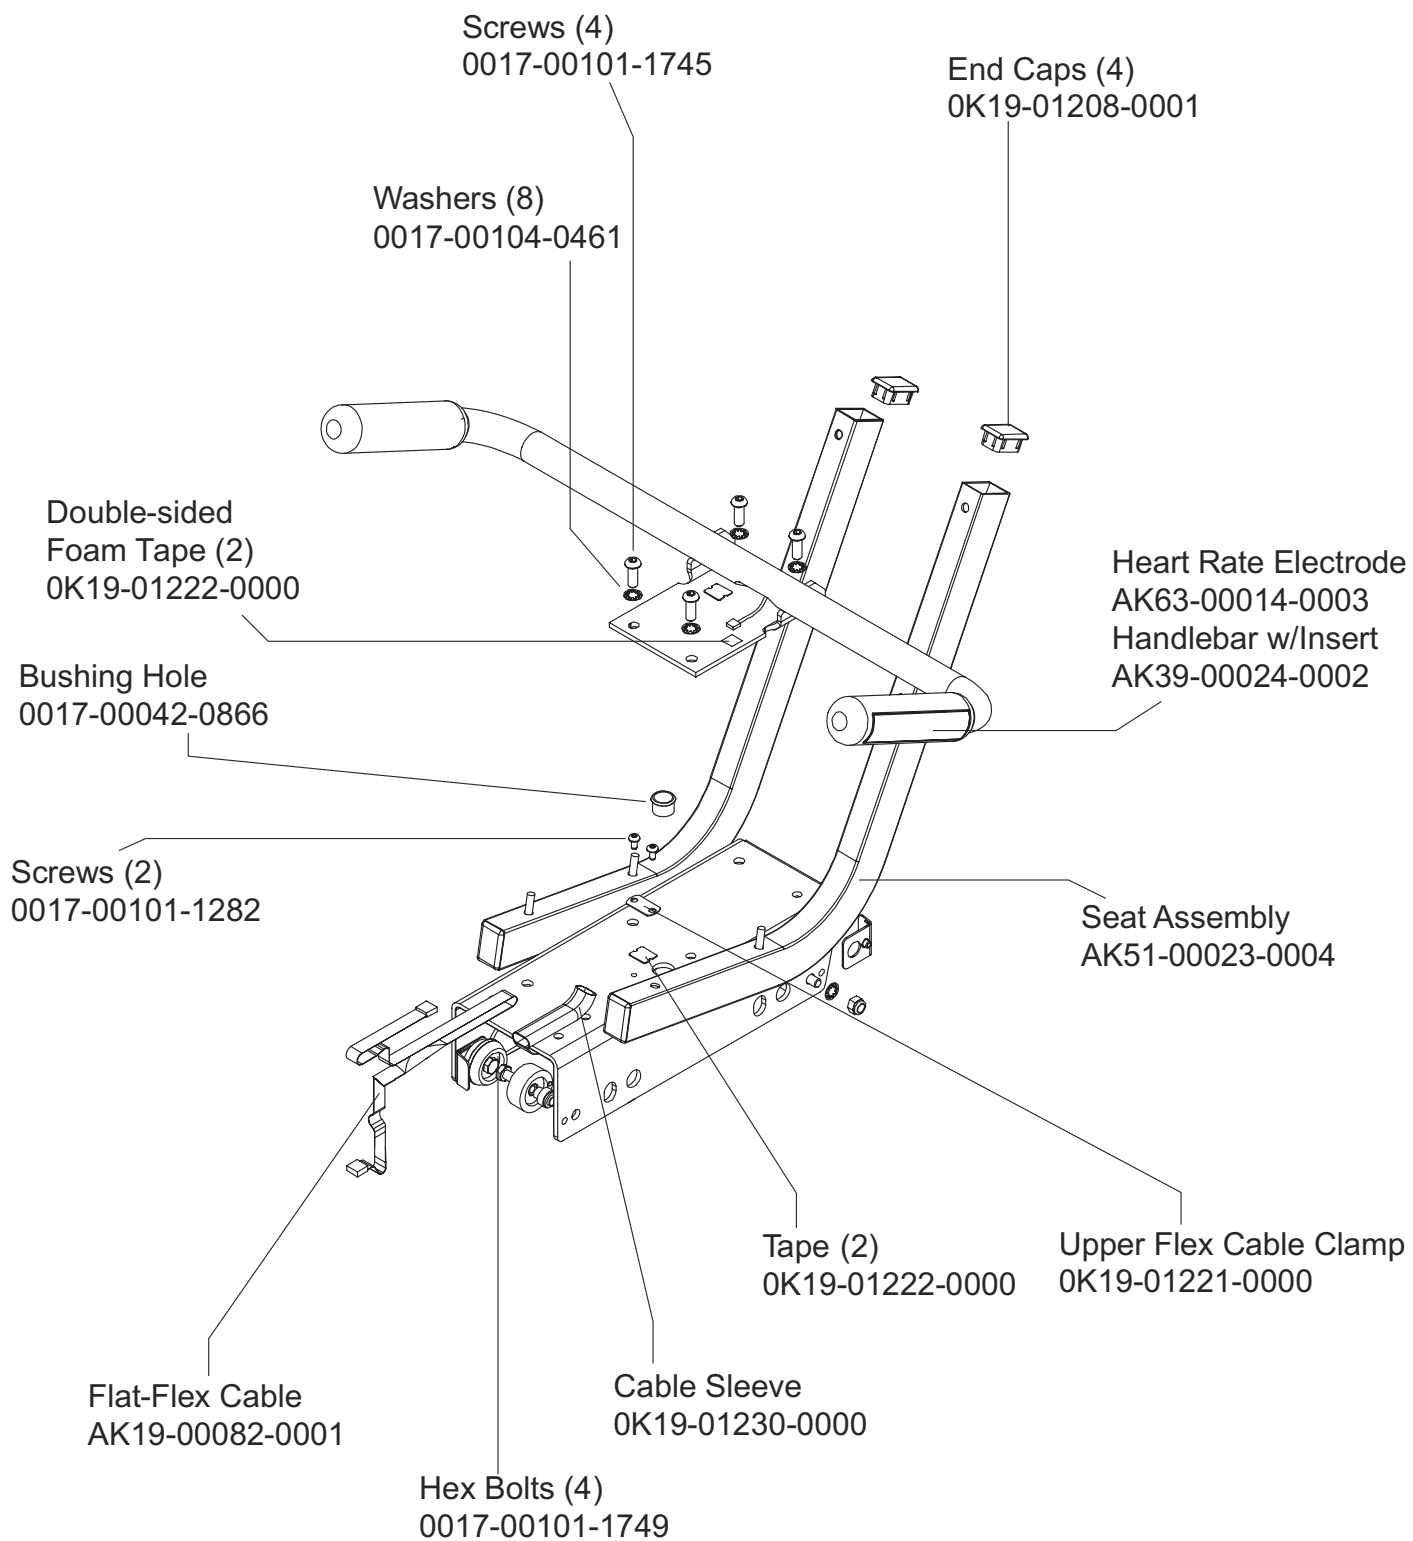

Seat Bottom Assembly15

Seat Frame Assembly16

Seat Pads and Accessory Tray17

Extrusion Assembly.....18

Seat Locking Assembly19

Wheel and Leveler20

Cables21

Description	Part No.
OPERATION MANUAL	M051-00K39-A167
POWER OPTION KIT 120V	GK39-00002-0002
POWER OPTION KIT 240/50V UK	GK39-00002-0004
POWER OPTION KIT 240V+AUS	GK39-00002-0005
POWER OPTION KIT 230/50V CON	GK39-00002-0006
HARDWARE BAG	GK39-00002-0008
TOUCH UP PAINT: SPRAY CAN .5 OZ BOTTLE W/APPLICATOR .33 OZ PEN	0017-00008-0204 0017-00008-0205 0017-00008-0206
SERVICE MANUAL	M051-00K39-A012

Resistor Assembly
AK39-00020-0001

Power Control Board Assembly
AK39-00022-0001

Alternator w/Pulley Assembly
AK63-00093-0000

Alternator Pulley
0K61-02500-0001

Alternator
0017-00009-0841

Locking Nut
0017-00103-0117

Washer
0017-00104-0044

Bolt
0017-00101-0956

Idler Bracket Assembly
AK63-00021-0000

Locking Assembly
AK51-00053-0001

Free Manuals Download Website

<http://myh66.com>

<http://usermanuals.us>

<http://www.somanuals.com>