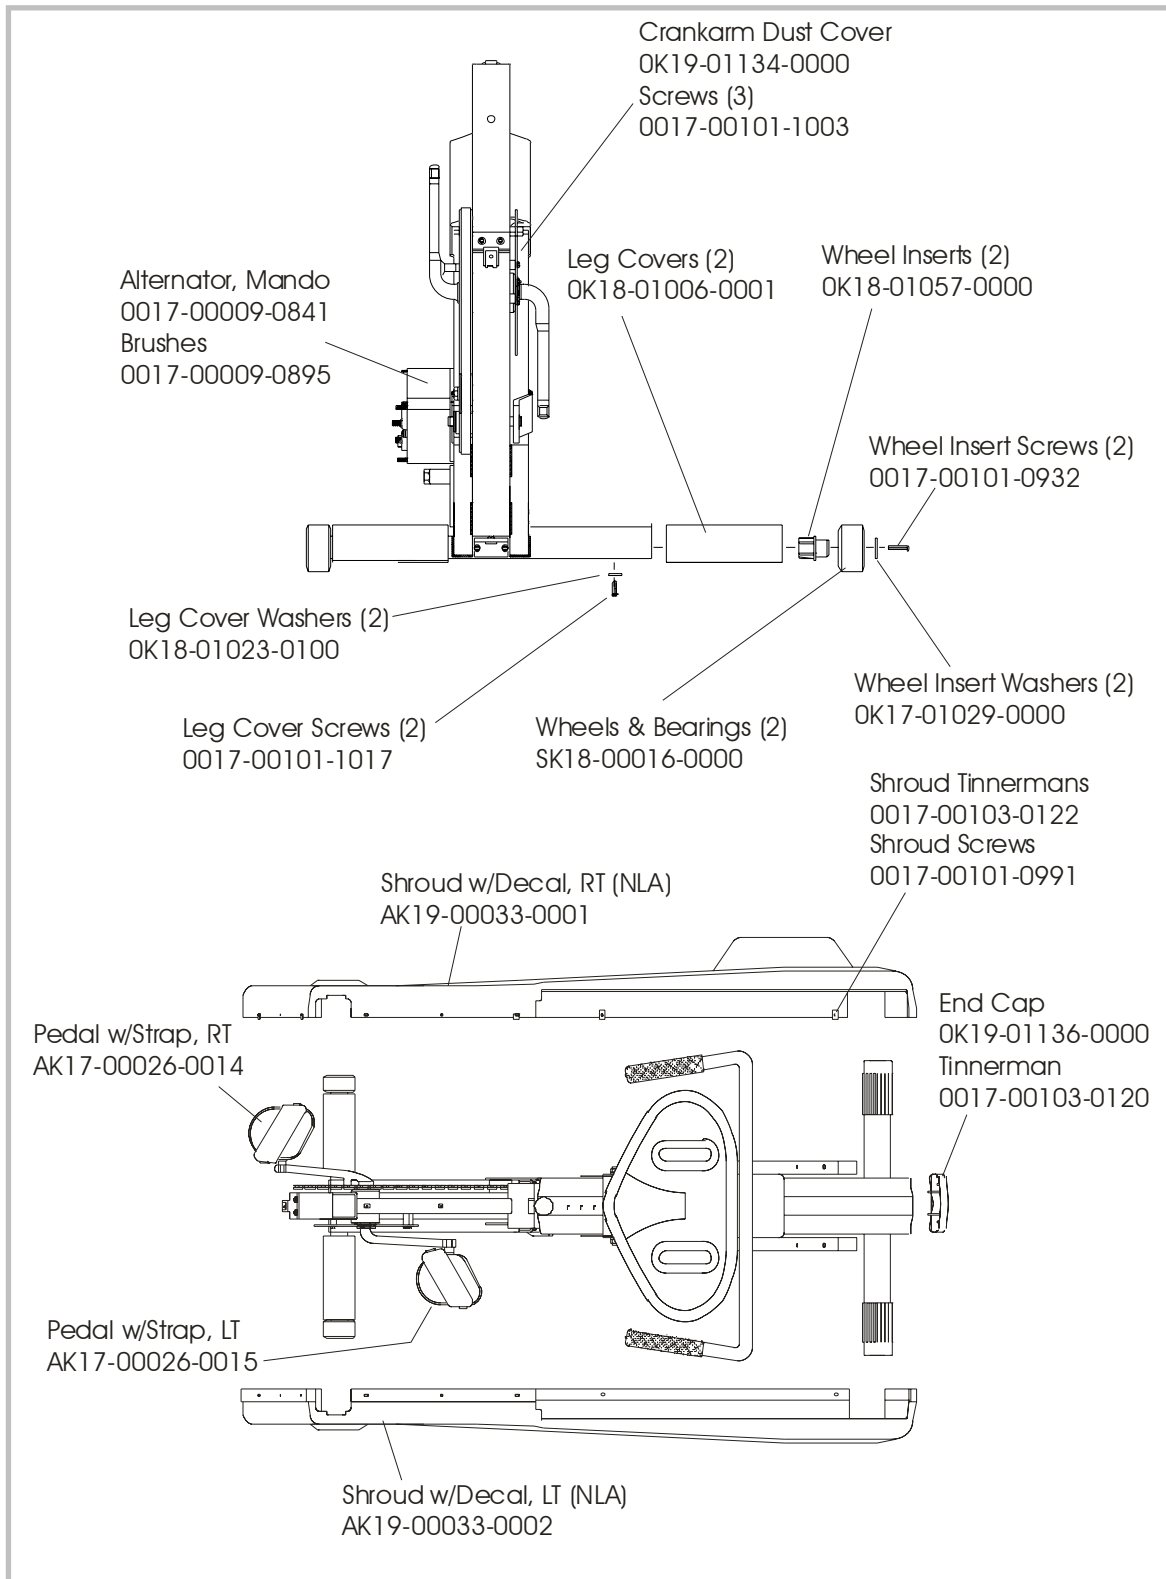

LC-9500R (RE)  
Exercise Bike

GK19-00010-XXXX

# LC-9500R (RE) Exercise Bike

GK19-00010-XXXX

LC-9500R (RE)  
Exercise Bike

GK19-00010-XXXX