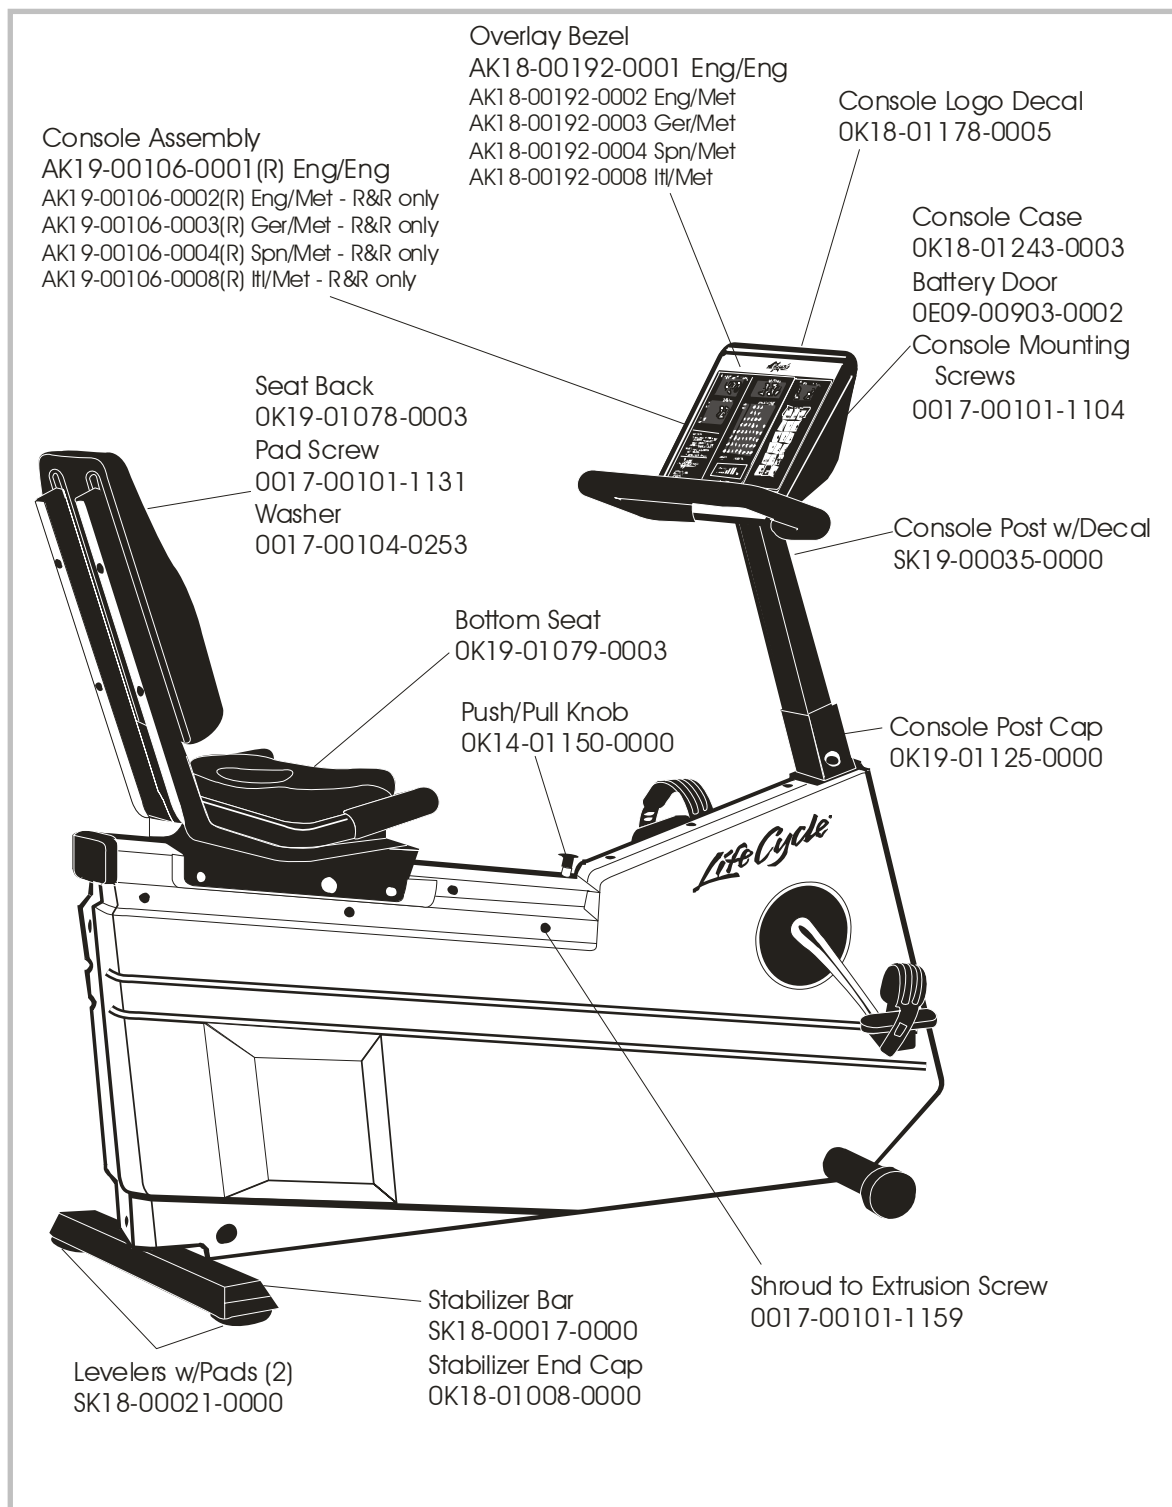

LC-9500R (RE)  
Exercise Bike

GK19-00010-XXXX

# LC-9500R (RE) Exercise Bike

GK19-00010-XXXX

LC-9500R (RE)  
Exercise Bike

GK19-00010-XXXX