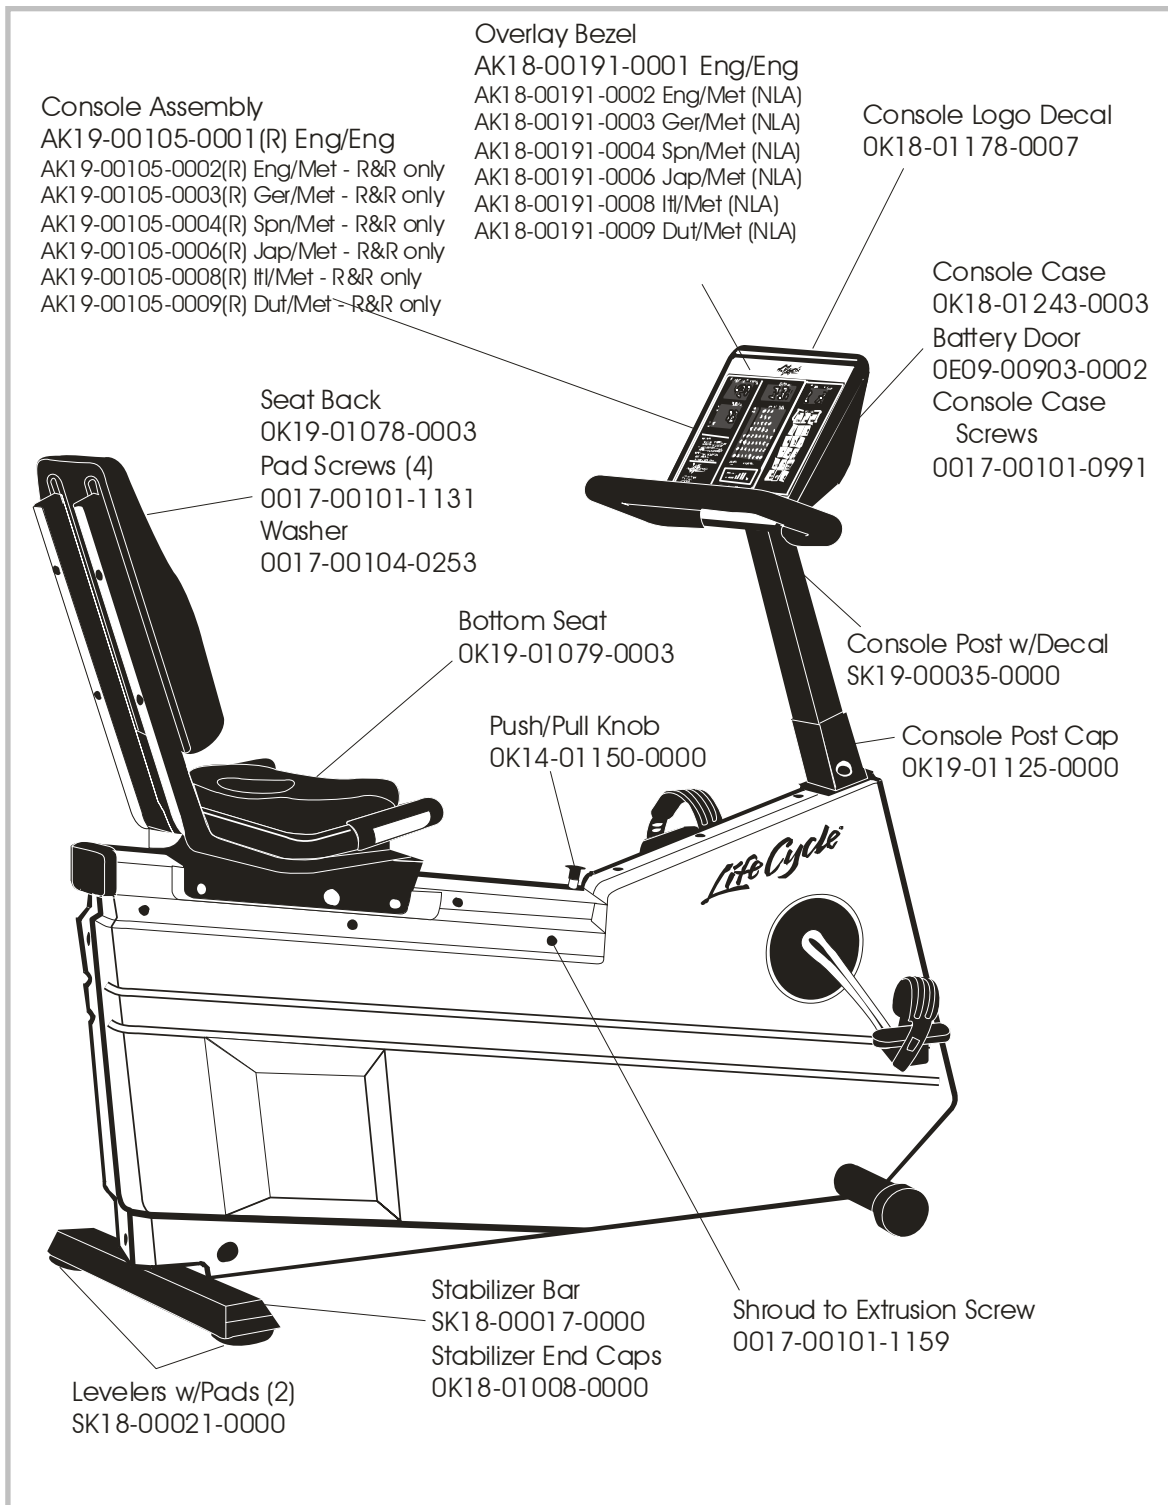

LC-9500RHR (RE)
Exercise Bike

GK19-00011-XXXX

LC-9500RHR (RE) Exercise Bike

GK19-00011-XXXX

LC-9500RHR (RE) Exercise Bike

GK19-00011-XXXX

Free Manuals Download Website

<http://myh66.com>