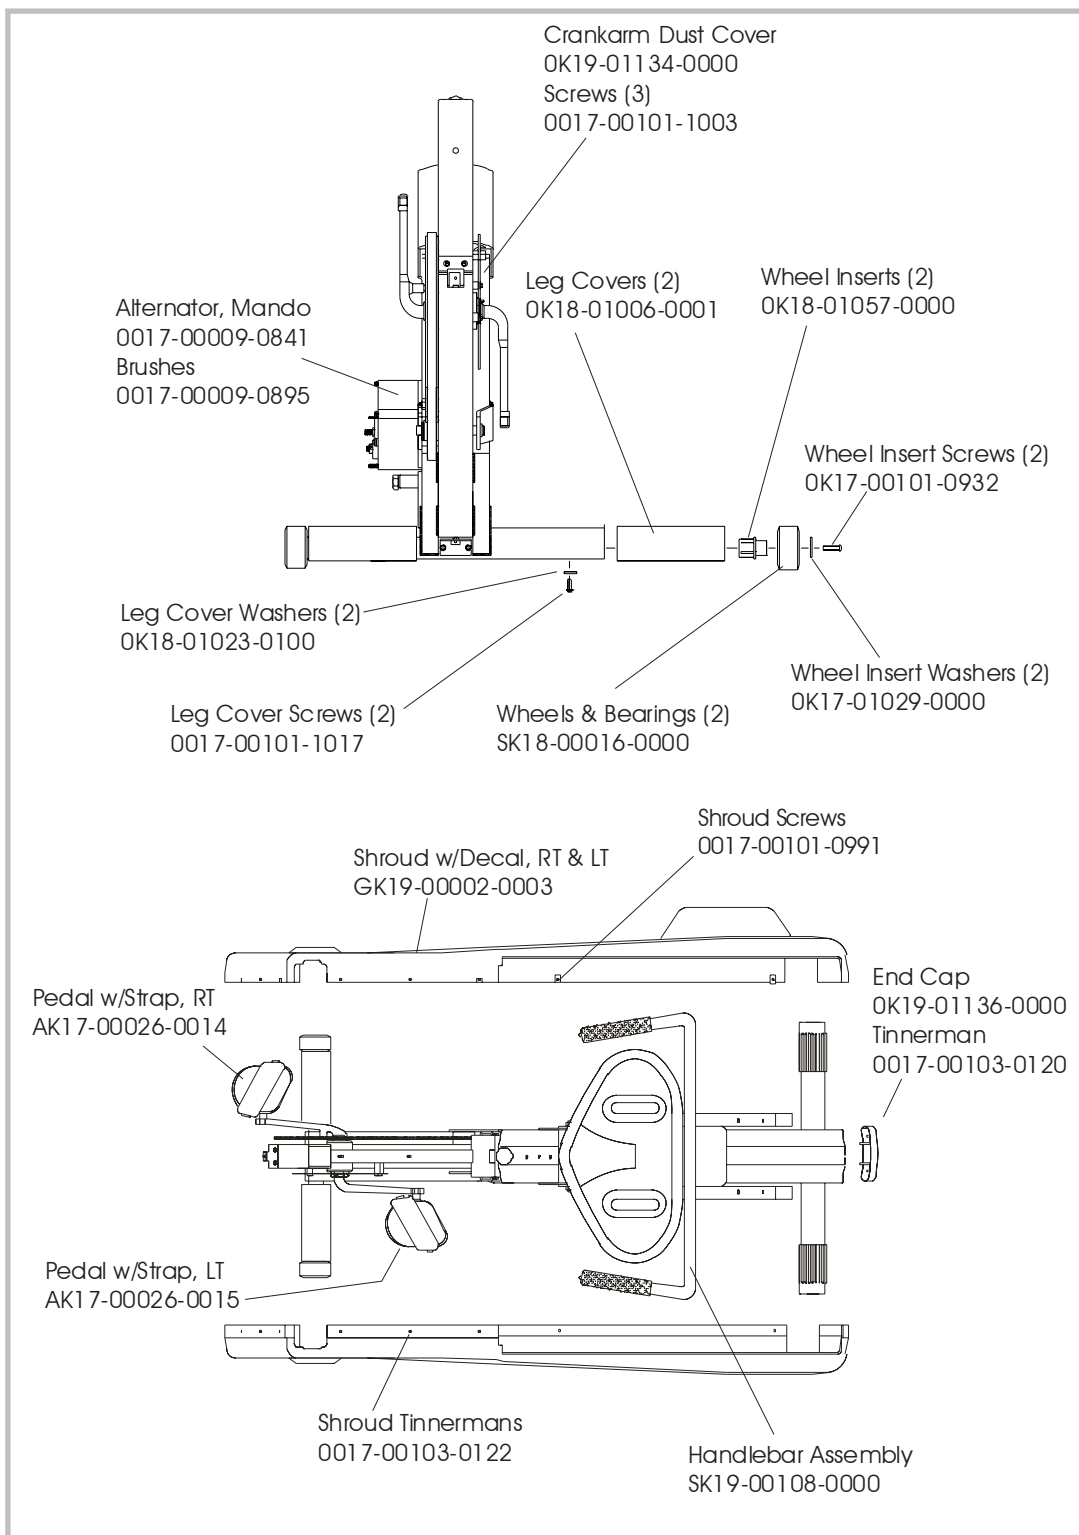

LC-9500RHR (RE)
Exercise Bike

GK19-00011-XXXX

LC-9500RHR (RE) Exercise Bike

GK19-00011-XXXX

LC-9500RHR (RE) Exercise Bike

GK19-00011-XXXX

Free Manuals Download Website

<http://myh66.com>