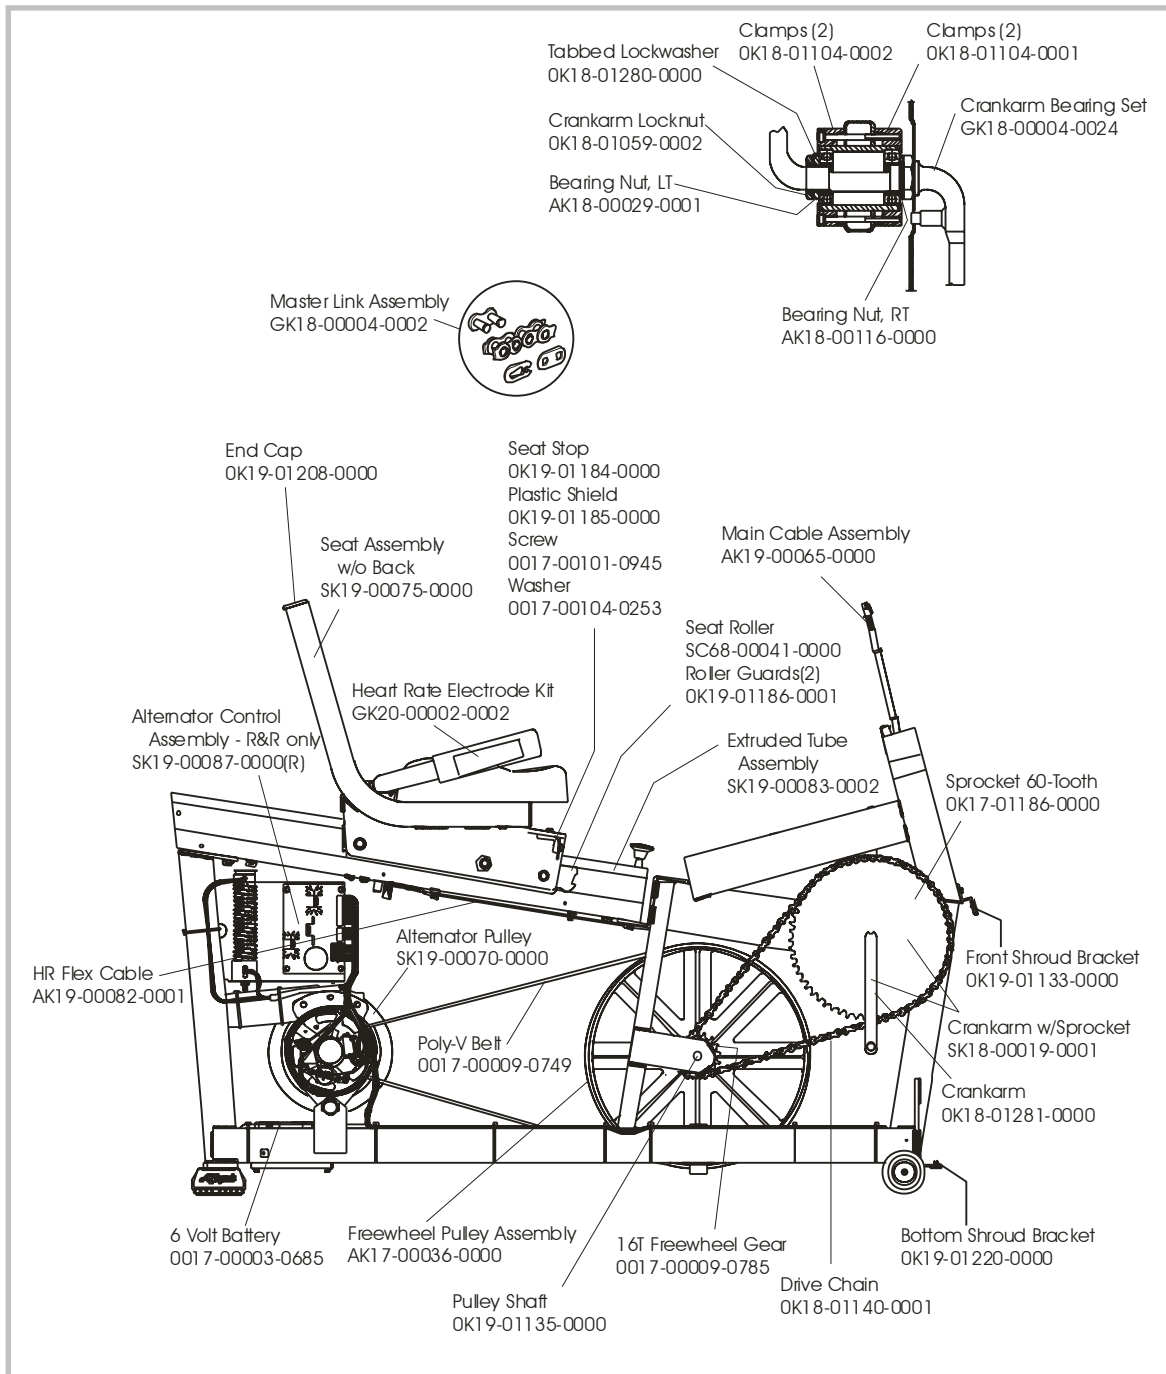

LC-9500RHR (RE)
Exercise Bike

GK19-00011-XXXX

LC-9500RHR (RE) Exercise Bike

GK19-00011-XXXX

LC-9500RHR (RE) Exercise Bike

GK19-00011-XXXX

Free Manuals Download Website

<http://myh66.com>