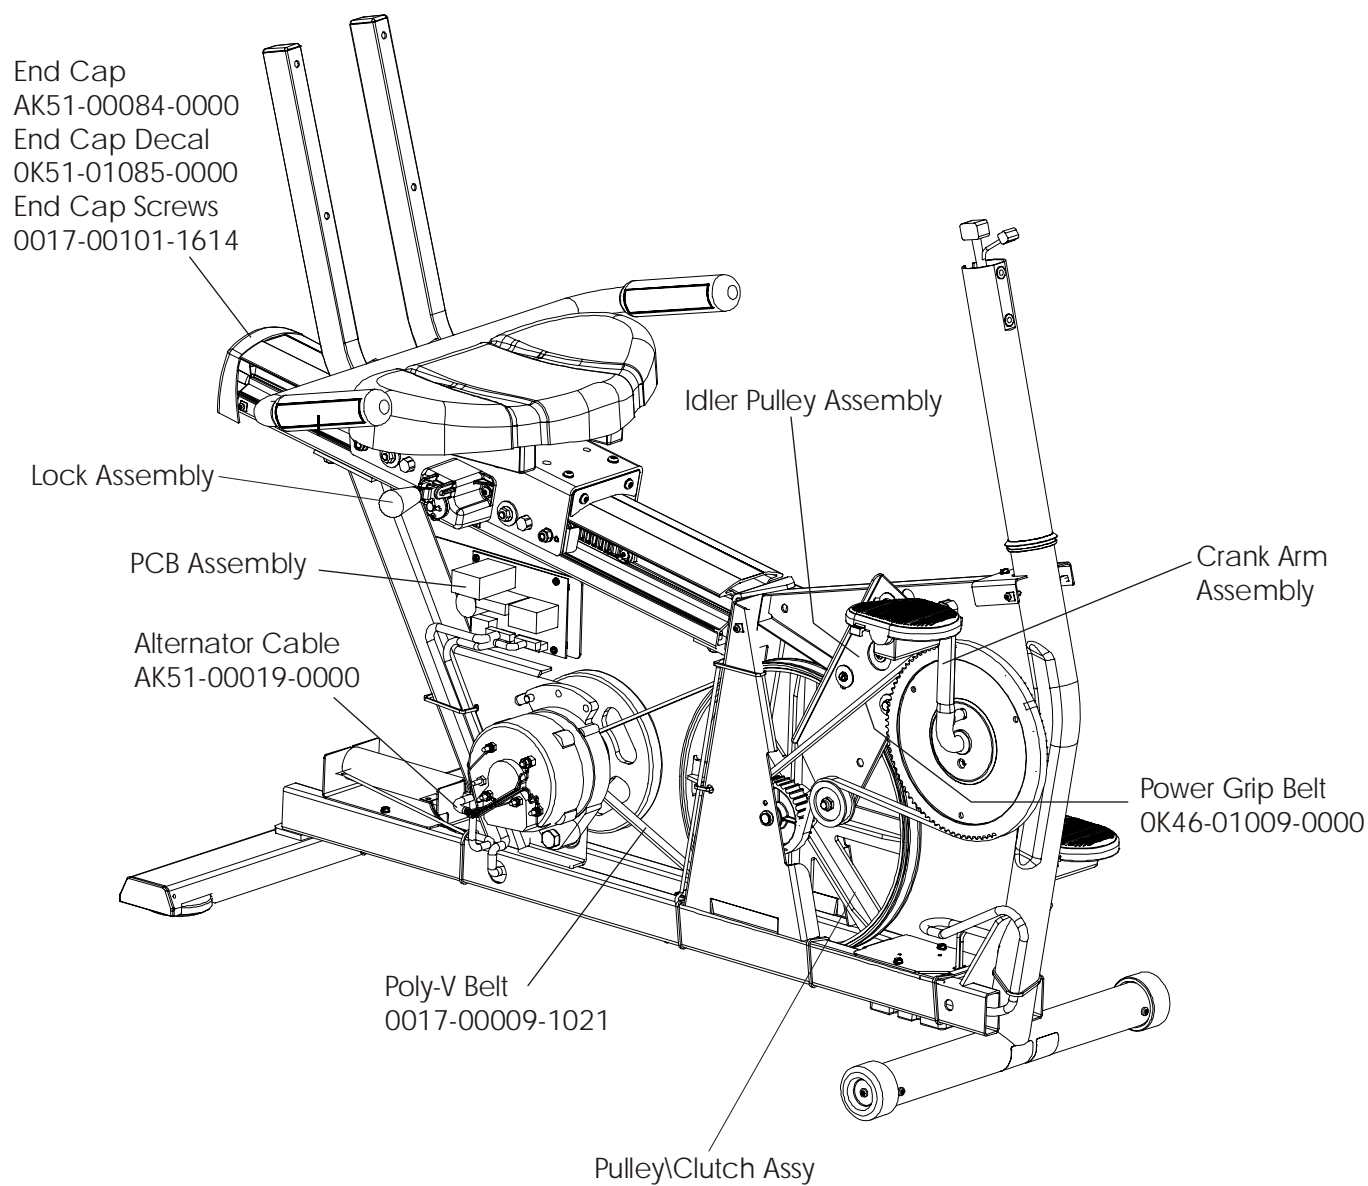

Screw(4)
0017-00101-1250

Console Case (Black)
OK36-01187-0008

Screw
0017-00101-0393

Battery Cover
OK36-01035-0006

Screw
0017-00101-0823 (4)

LC95 Recumbent Final Frame Assembly – Right Side

LC95R-0000-30

LC95 Recumbent Final Frame Assembly – Left Side

LC95R-0000-30

NOTE: Order Crank Bearing Kit GK51-00002-0001

**LC95 Recumbent
Seat Assembly SK51-00011-0000**

LC95R-0000-30

**LC95 Recumbent
Seat Lock Assembly – AK51-00053-0000**

LC95R-0000-30

Available as a set only:
Shroud w/ Decal, RT & LT
GK63-00002-0016
Shroud Decal, RT
OK51-01081-0000