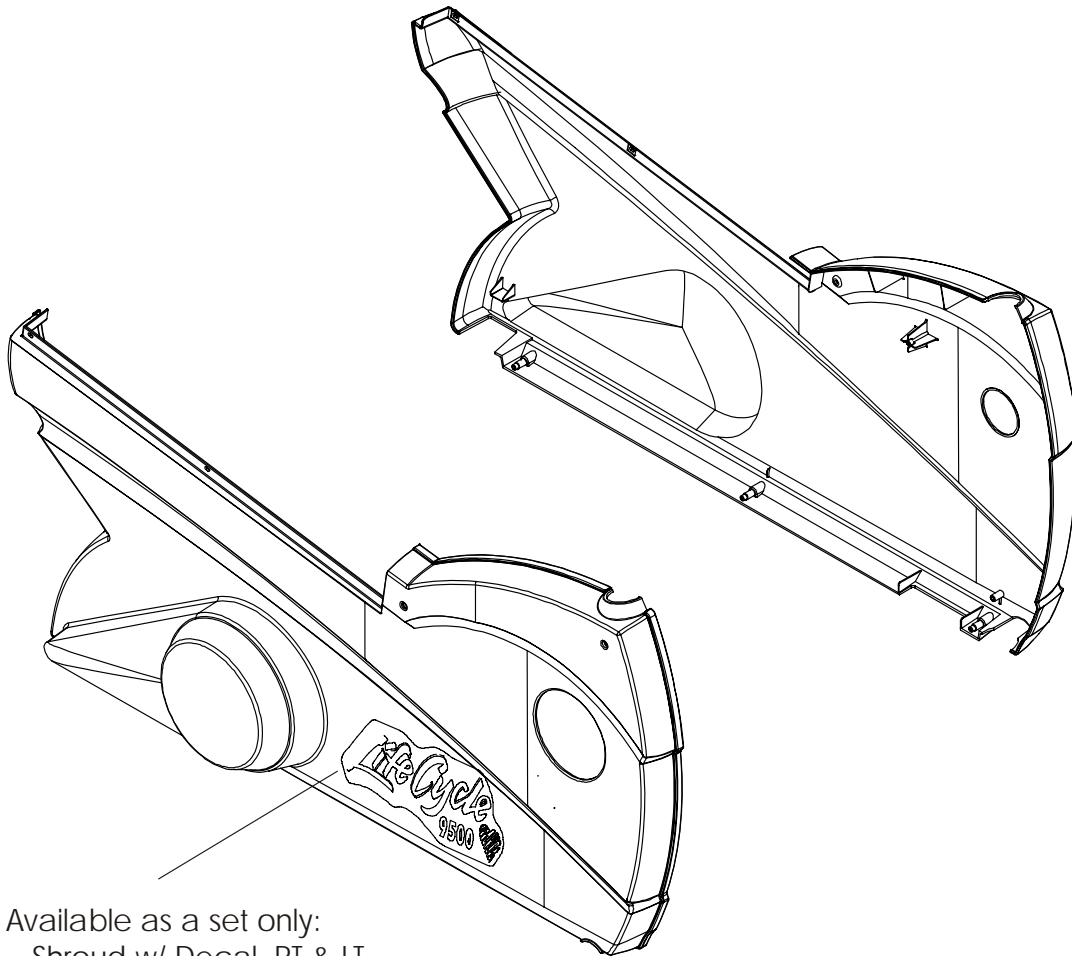

LC95R-0000-30

NOTE: Order Crank Bearing Kit GK51-00002-0001

**LC95 Recumbent
Seat Assembly SK51-00011-0000**

LC95R-0000-30

**LC95 Recumbent
Seat Lock Assembly – AK51-00053-0000**

LC95R-0000-30

Available as a set only:
Shroud w/ Decal, RT & LT
GK63-00002-0016
Shroud Decal, RT
OK51-01081-0000