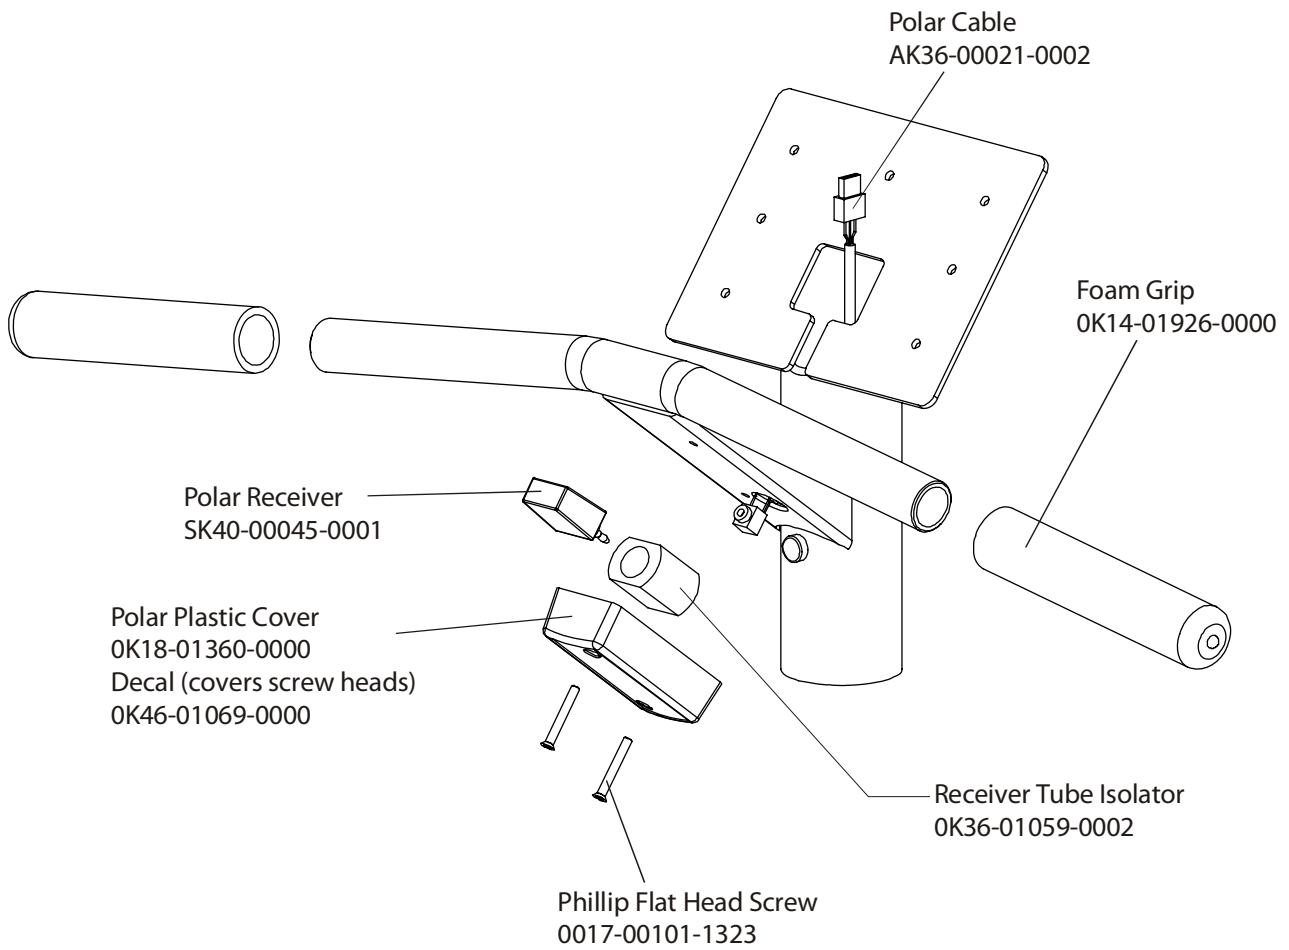

LC95R-0000-30

NOTE: Order Crank Bearing Kit GK51-00002-0001

**LC95 Recumbent
Seat Assembly SK51-00011-0000**

LC95R-0000-30

**LC95 Recumbent
Seat Lock Assembly – AK51-00053-0000**

LC95R-0000-30

Available as a set only:
Shroud w/ Decal, RT & LT
GK63-00002-0016
Shroud Decal, RT
OK51-01081-0000