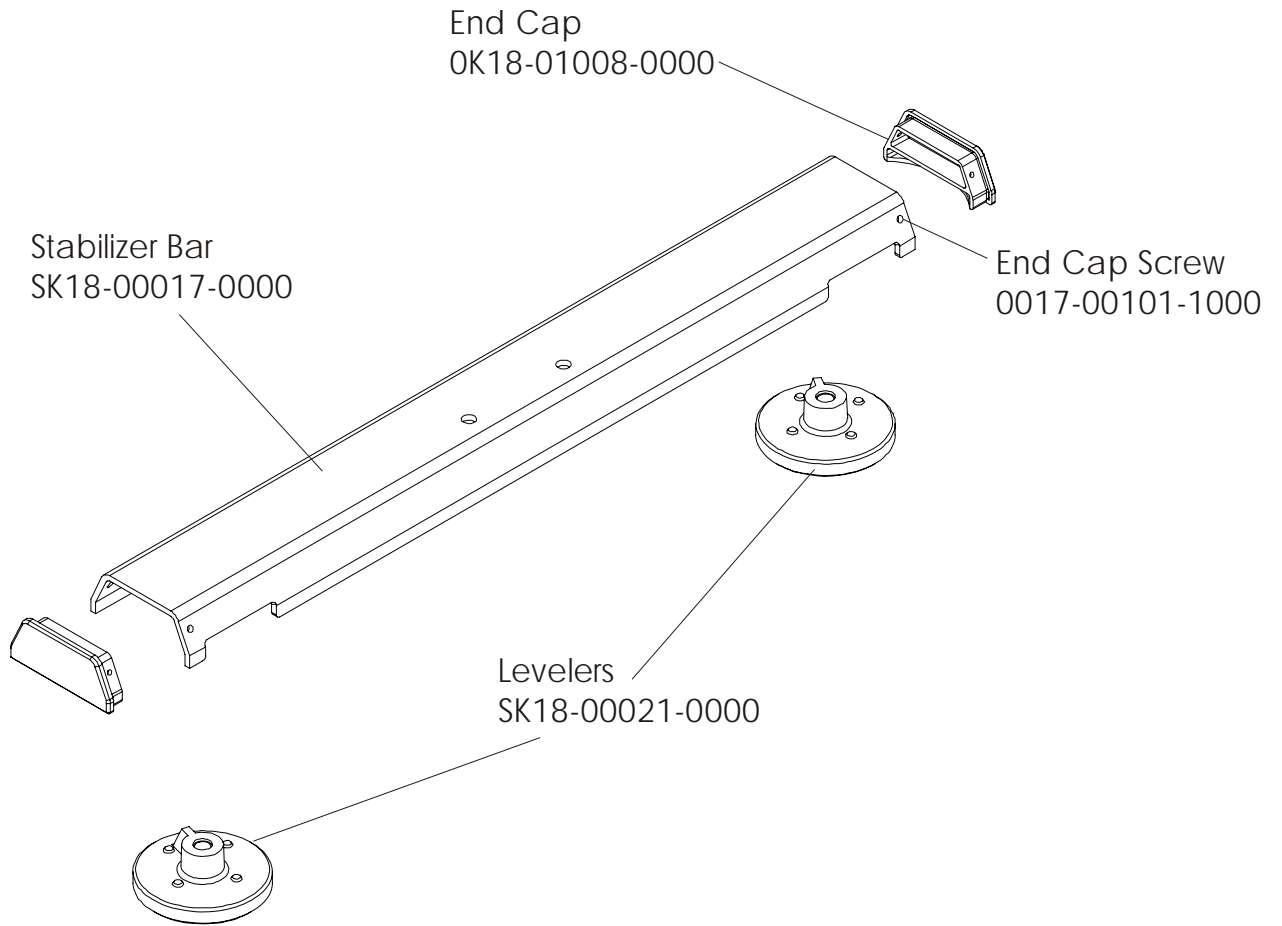

Screw(4)
0017-00101-1250

Console Case (Black)
OK36-01187-0008

Screw
0017-00101-0393

Battery Cover
OK36-01035-0006

Screw
0017-00101-0823 (4)

LC95 Recumbent Final Frame Assembly – Right Side

LC95R-0000-30

LC95 Recumbent Final Frame Assembly – Left Side

LC95R-0000-30

NOTE: Order Crank Bearing Kit GK51-00002-0001

**LC95 Recumbent
Seat Assembly SK51-00011-0000**

LC95R-0000-30

**LC95 Recumbent
Seat Lock Assembly – AK51-00053-0000**

LC95R-0000-30

Available as a set only:
Shroud w/ Decal, RT & LT
GK63-00002-0016
Shroud Decal, RT
OK51-01081-0000