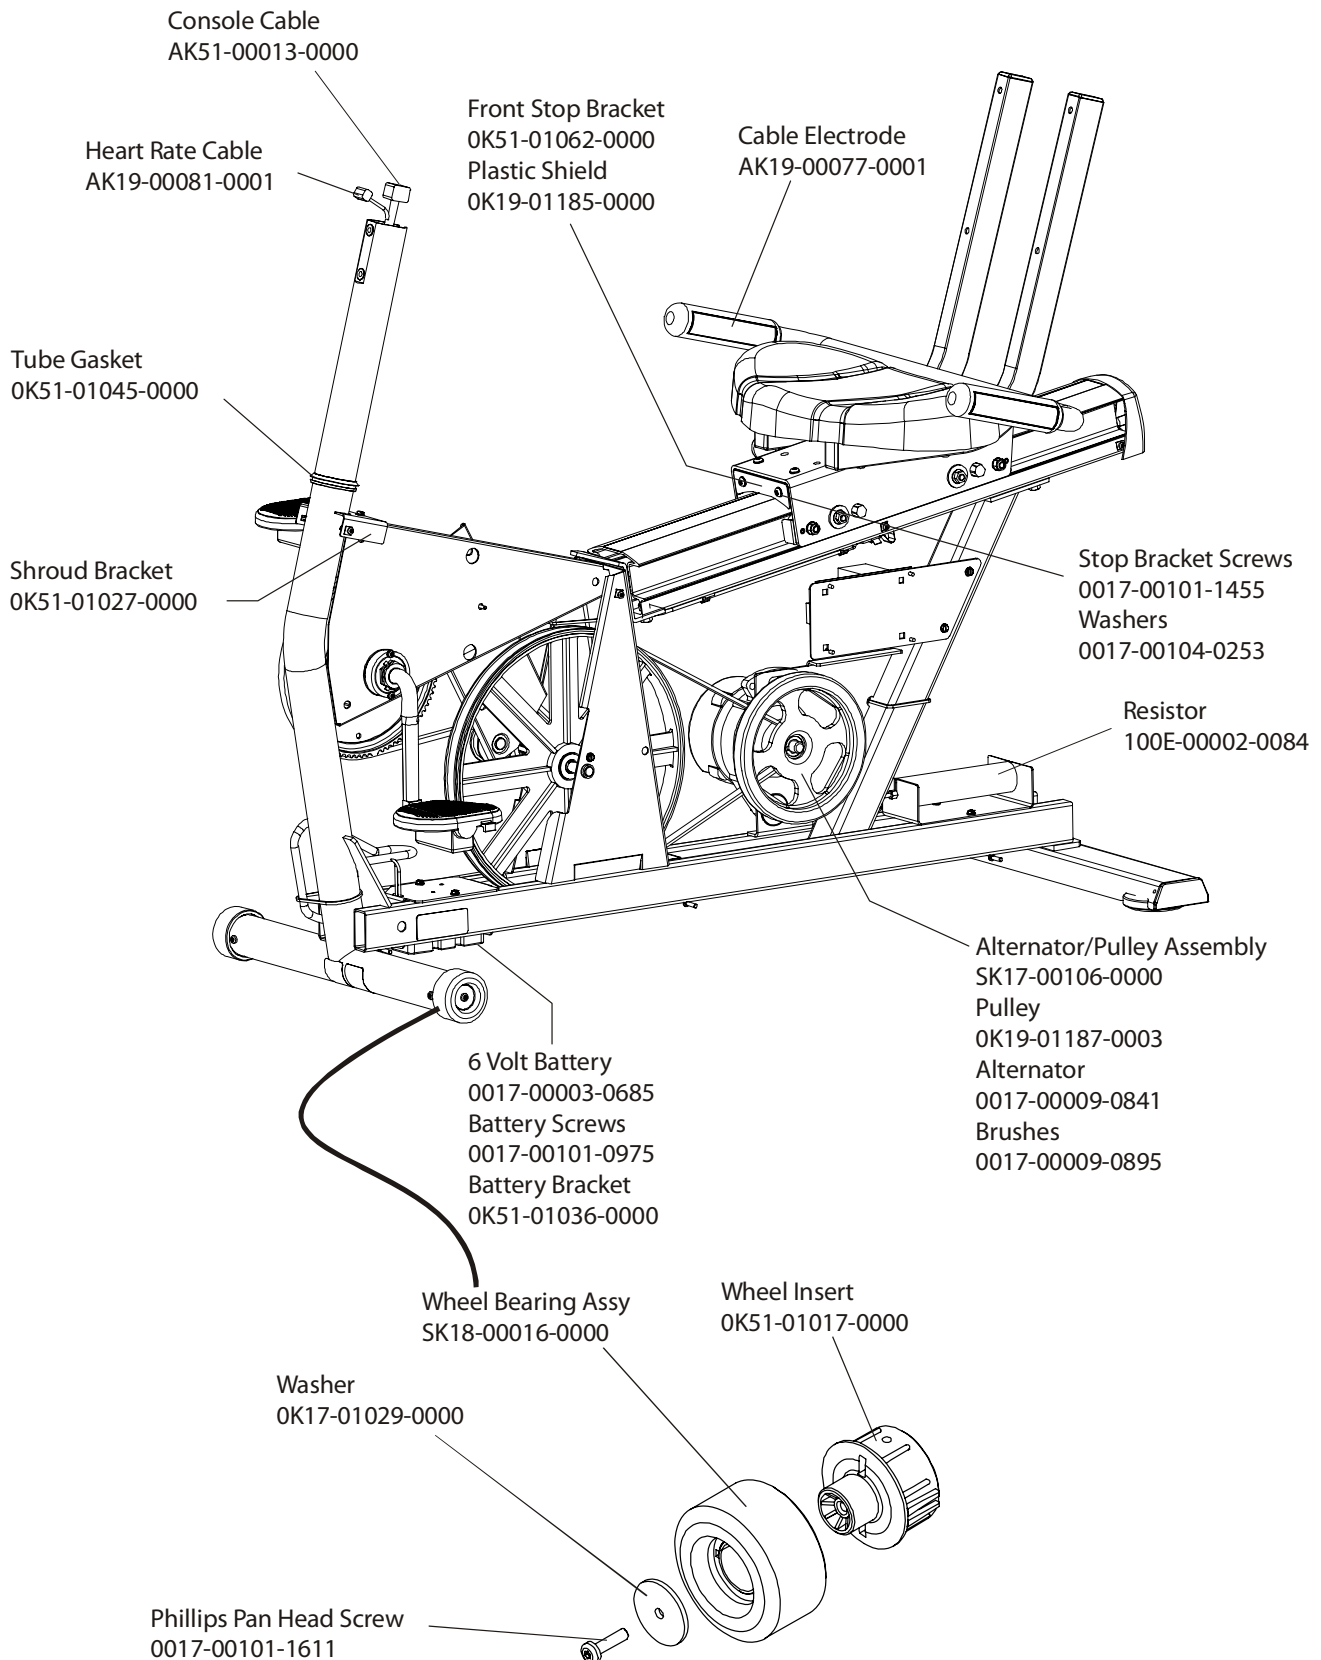

DESCRIPTION	PART NUMBER
Installation Instructions	M051-00K20-B155
Operation Manual	M051-00K20-B125
Service Manual	M051-00K51-D008
Bag Assembly	AK51-00017-0000

Display Console

- AK51-00087-0001® Eng/Met
- AK51-00087-0003 Ger/Met - R&R only
- AK51-00087-0004 Spn/Eur - R&R only
- AK51-00087-0005 Spn/Met - R&R only
- AK51-00087-0006 Jap/Met - R&R only
- AK51-00087-0007 Frn/Eur
- AK51-00087-0008 Itl/Met - R&R only
- AK51-00087-0009 Dut/Met - R&R only

Screw(4)
0017-00101-1250

Console Case (Black)
OK36-01187-0008

Screw
0017-00101-0393

Battery Cover
OK36-01035-0006

Screw
0017-00101-0823 (4)

LC95 Recumbent Final Frame Assembly – Right Side

LC95R-0000-30

LC95 Recumbent Final Frame Assembly – Left Side

LC95R-0000-30

NOTE: Order Crank Bearing Kit GK51-00002-0001

**LC95 Recumbent
Seat Assembly SK51-00011-0000**

LC95R-0000-30

**LC95 Recumbent
Seat Lock Assembly – AK51-00053-0000**

LC95R-0000-30

Available as a set only:
Shroud w/ Decal, RT & LT
GK63-00002-0016
Shroud Decal, RT
OK51-01081-0000