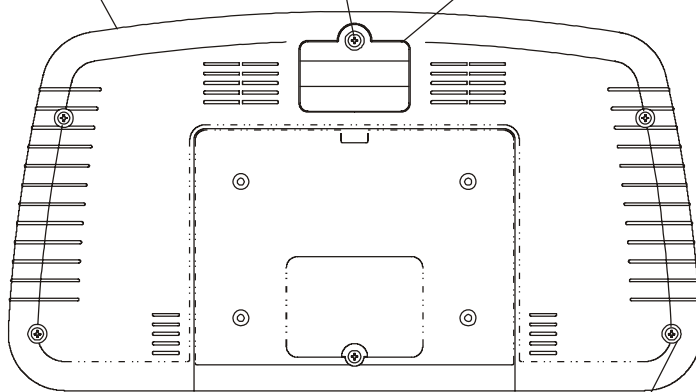

Screw(4)
0017-00101-1250

Console Case (Black)
OK36-01187-0008

Screw
0017-00101-0393

Battery Cover
OK36-01035-0006