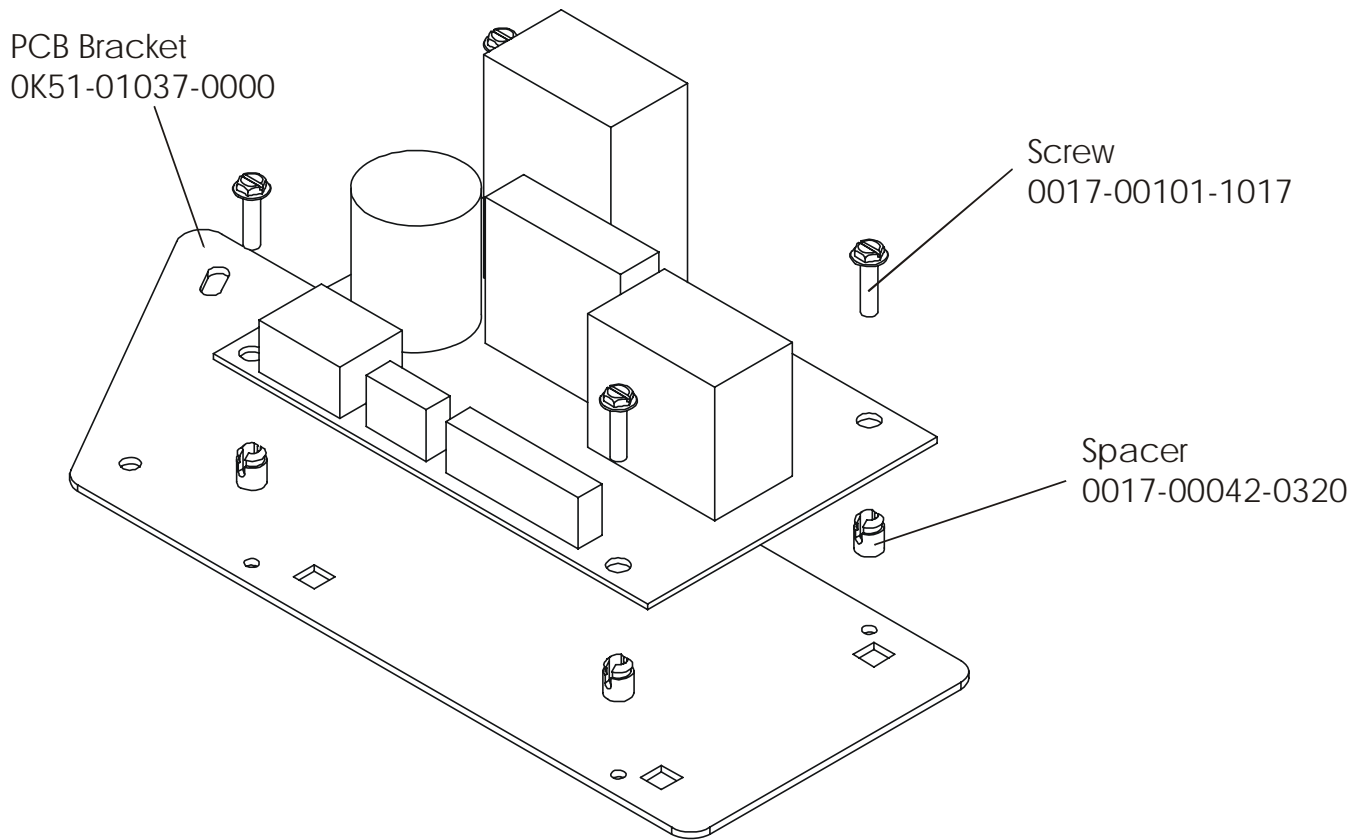

Polar Cable
AK36-00021-00002