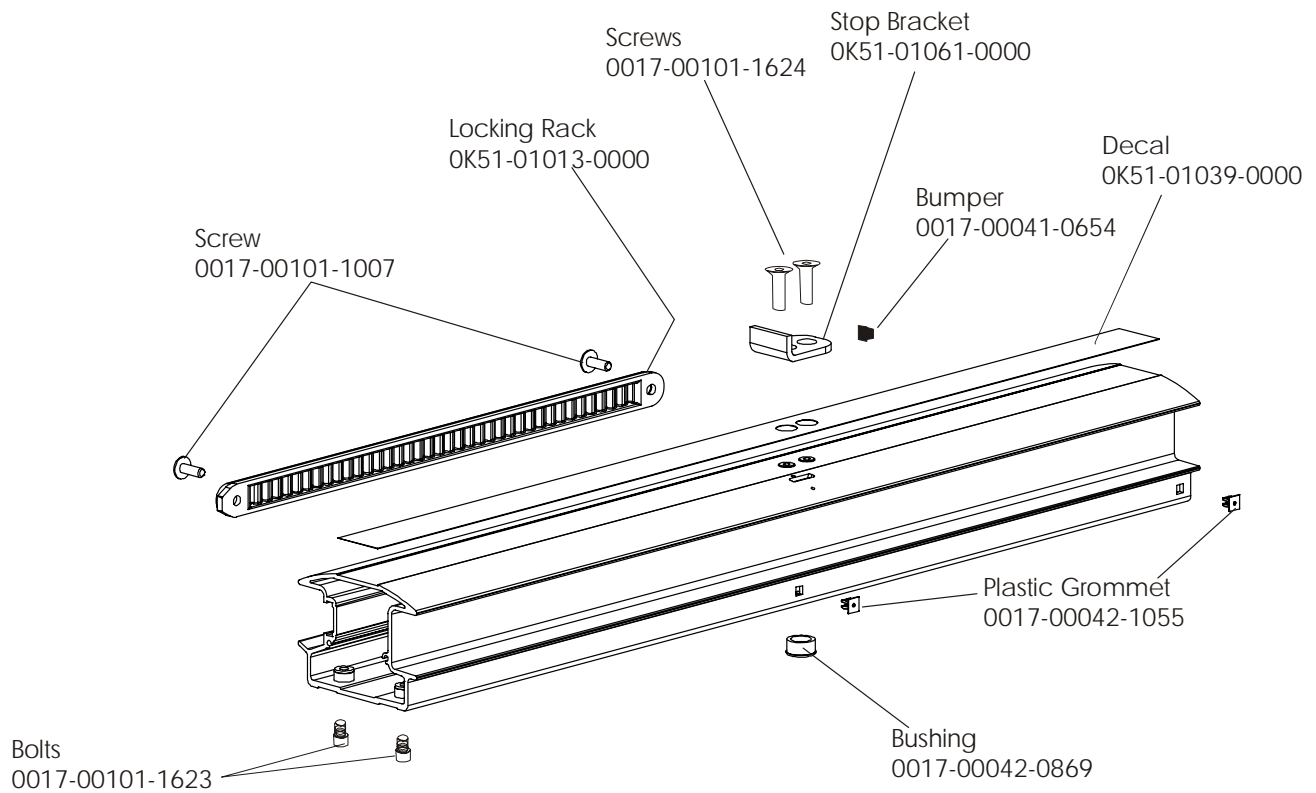

Screw(4)
0017-00101-1250

Console Case (Black)
OK36-01187-0008

Screw
0017-00101-0393

Battery Cover
OK36-01035-0006

Screw
0017-00101-0823 (4)

LC95 Recumbent Final Frame Assembly – Right Side

LC95R-0000-30

LC95 Recumbent Final Frame Assembly – Left Side

LC95R-0000-30

NOTE: Order Crank Bearing Kit GK51-00002-0001

**LC95 Recumbent
Seat Assembly SK51-00011-0000**

LC95R-0000-30

**LC95 Recumbent
Seat Lock Assembly – AK51-00053-0000**

LC95R-0000-30

Available as a set only:
Shroud w/ Decal, RT & LT
GK63-00002-0016
Shroud Decal, RT
OK51-01081-0000