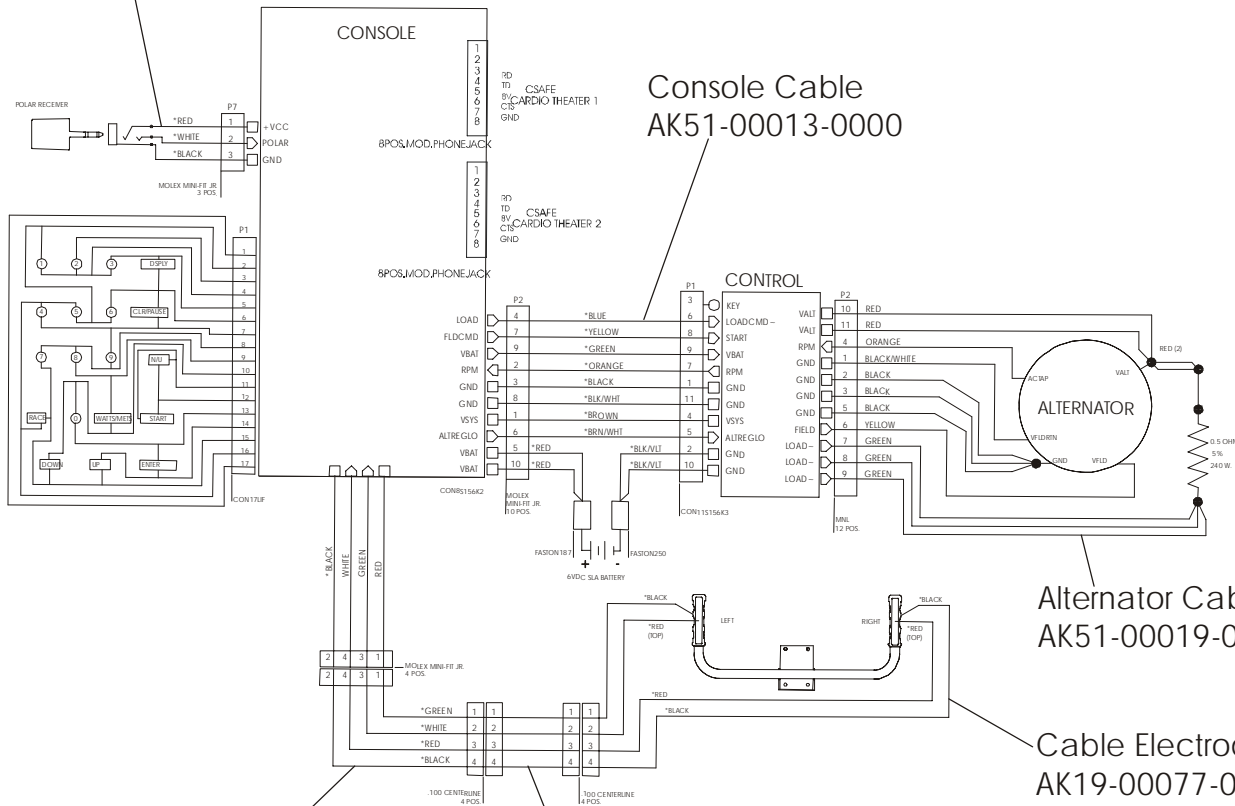

Polar Cable
AK36-00021-00002

Flat-Flex Cable
AK19-00082-0001

Alternator Cable
AK51-00019-0000

Cable Electrodes
AK19-00077-0001

Console Cable
AK51-00013-0000

Heart Rate Cable
AK19-00081-0001