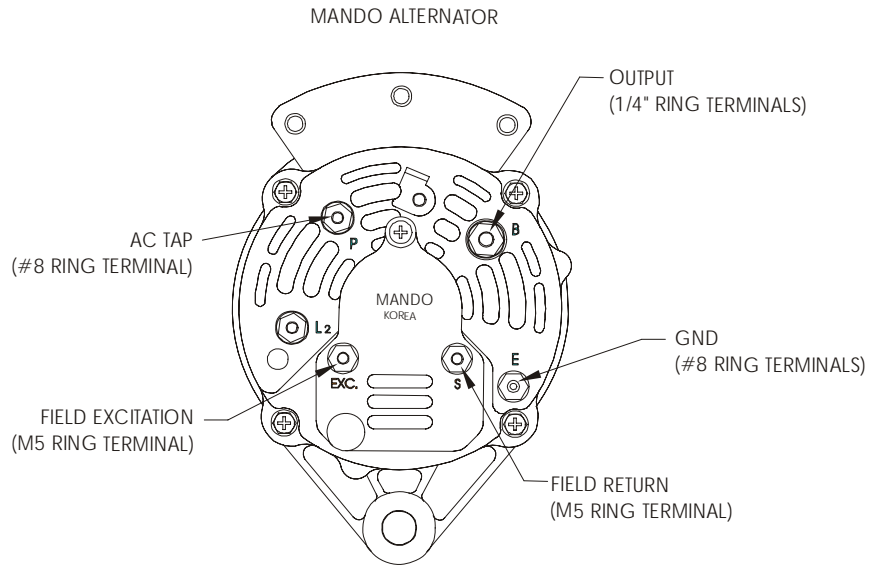

Screw(4)
0017-00101-1250

Console Case (Black)
OK36-01187-0008

Screw
0017-00101-0393

Battery Cover
OK36-01035-0006

Screw
0017-00101-0823 (4)

LC95 Recumbent Final Frame Assembly – Right Side

LC95R-0000-30

LC95 Recumbent Final Frame Assembly – Left Side

LC95R-0000-30

NOTE: Order Crank Bearing Kit GK51-00002-0001

**LC95 Recumbent
Seat Assembly SK51-00011-0000**

LC95R-0000-30

**LC95 Recumbent
Seat Lock Assembly – AK51-00053-0000**

LC95R-0000-30

Available as a set only:
Shroud w/ Decal, RT & LT
GK63-00002-0016
Shroud Decal, RT
OK51-01081-0000

Shroud Screw (11)
0017-00101-0991

Polar Cable
AK36-00021-00002

Console Cable
AK51-00013-0000

Heart Rate Cable
AK19-00081-0001

Flat-Flex Cable
AK19-00082-0001

Alternator Cable
AK51-00019-0000

Cable Electrodes
AK19-00077-0001