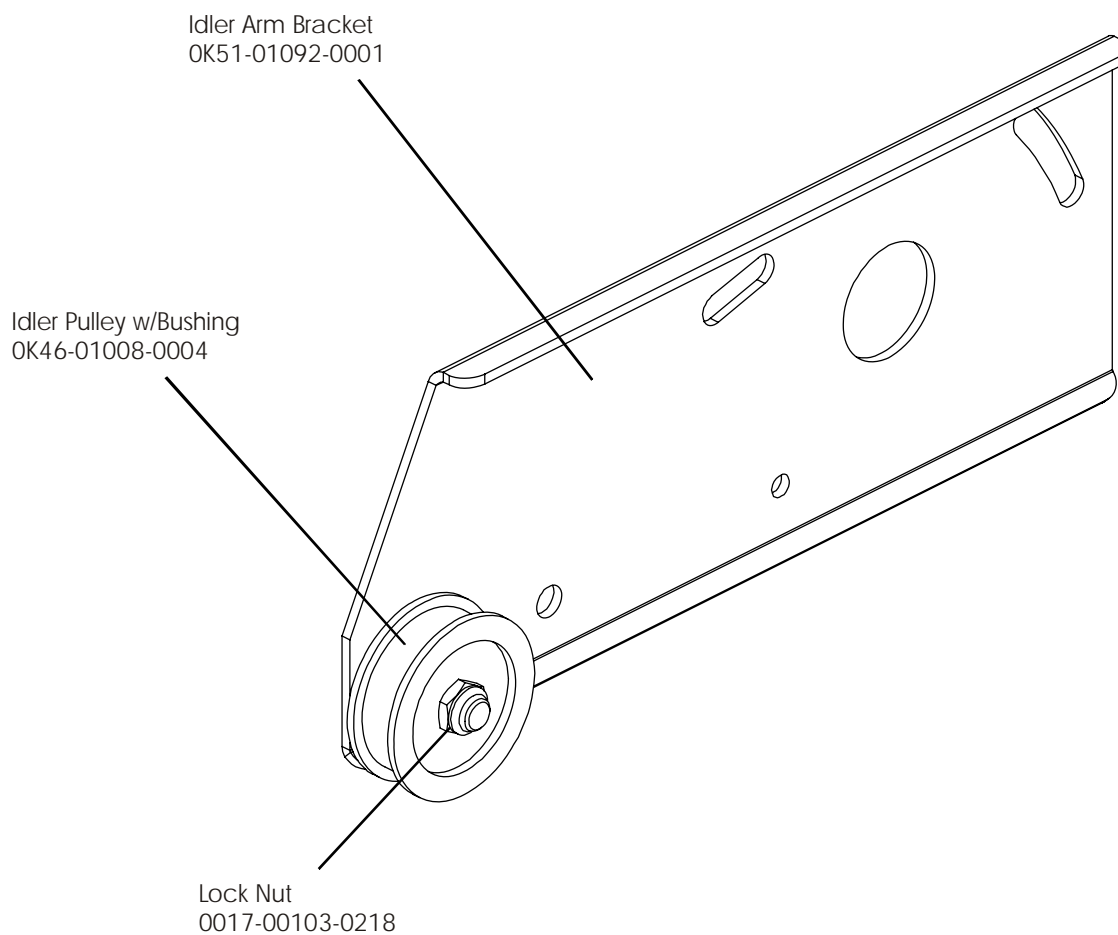

LC95R-0000-30

NOTE: Order Crank Bearing Kit GK51-00002-0001

**LC95 Recumbent
Seat Assembly SK51-00011-0000**

LC95R-0000-30

**LC95 Recumbent
Seat Lock Assembly – AK51-00053-0000**

LC95R-0000-30

Available as a set only:
Shroud w/ Decal, RT & LT
GK63-00002-0016
Shroud Decal, RT
OK51-01081-0000