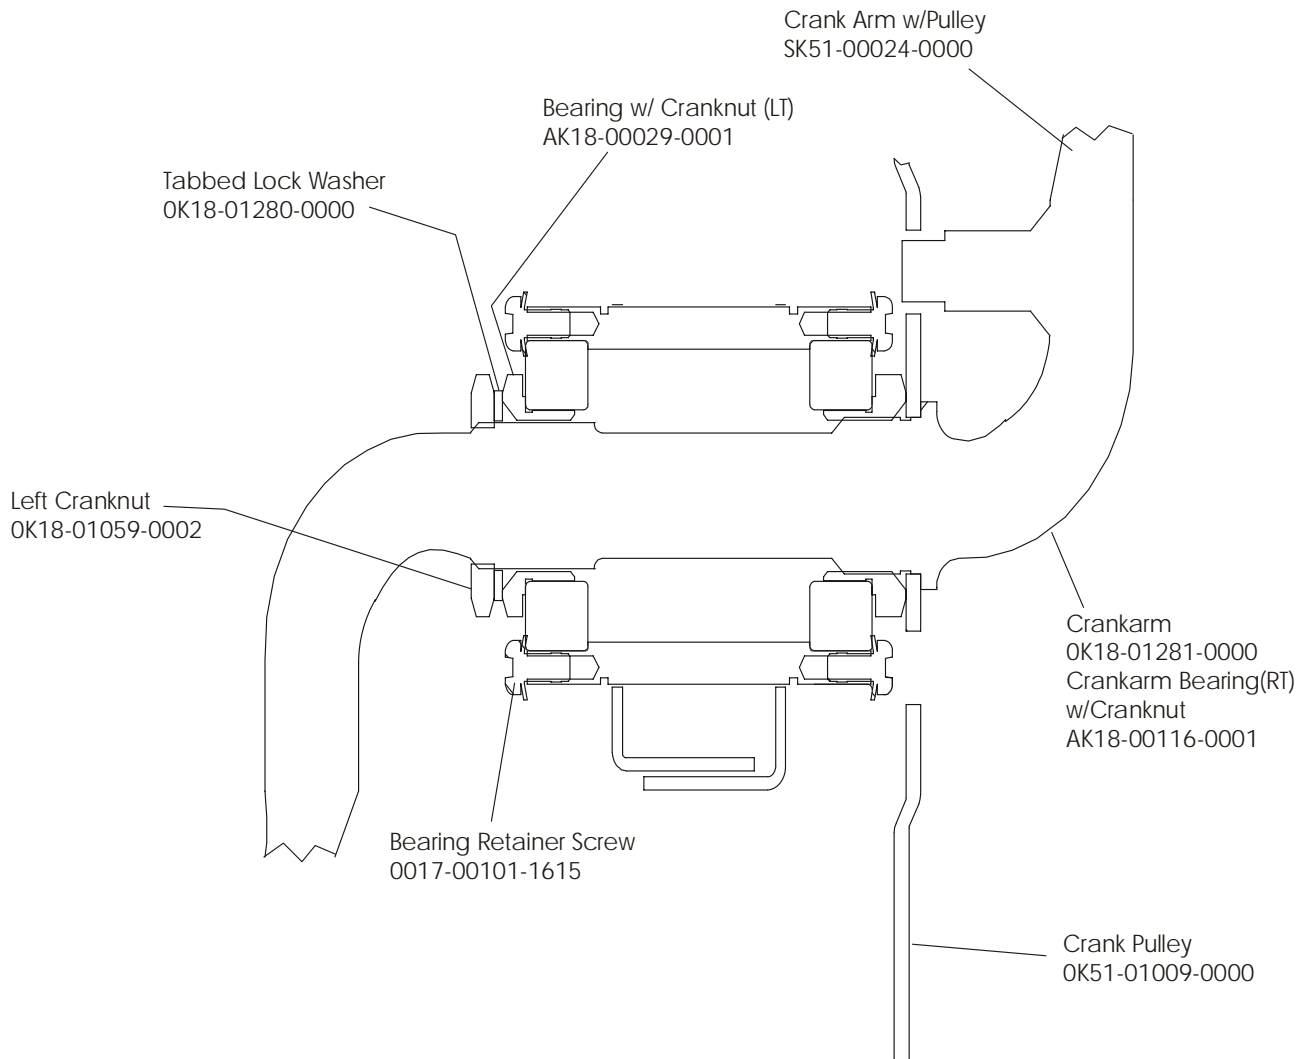

Screw(4)
0017-00101-1250

Console Case (Black)
OK36-01187-0008

Screw
0017-00101-0393

Battery Cover
OK36-01035-0006

Screw
0017-00101-0823 (4)

LC95 Recumbent Final Frame Assembly – Right Side

LC95R-0000-30

LC95 Recumbent Final Frame Assembly – Left Side

LC95R-0000-30

NOTE: Order Crank Bearing Kit GK51-00002-0001

**LC95 Recumbent
Seat Assembly SK51-00011-0000**

LC95R-0000-30

**LC95 Recumbent
Seat Lock Assembly – AK51-00053-0000**

LC95R-0000-30

Available as a set only:
Shroud w/ Decal, RT & LT
GK63-00002-0016
Shroud Decal, RT
OK51-01081-0000