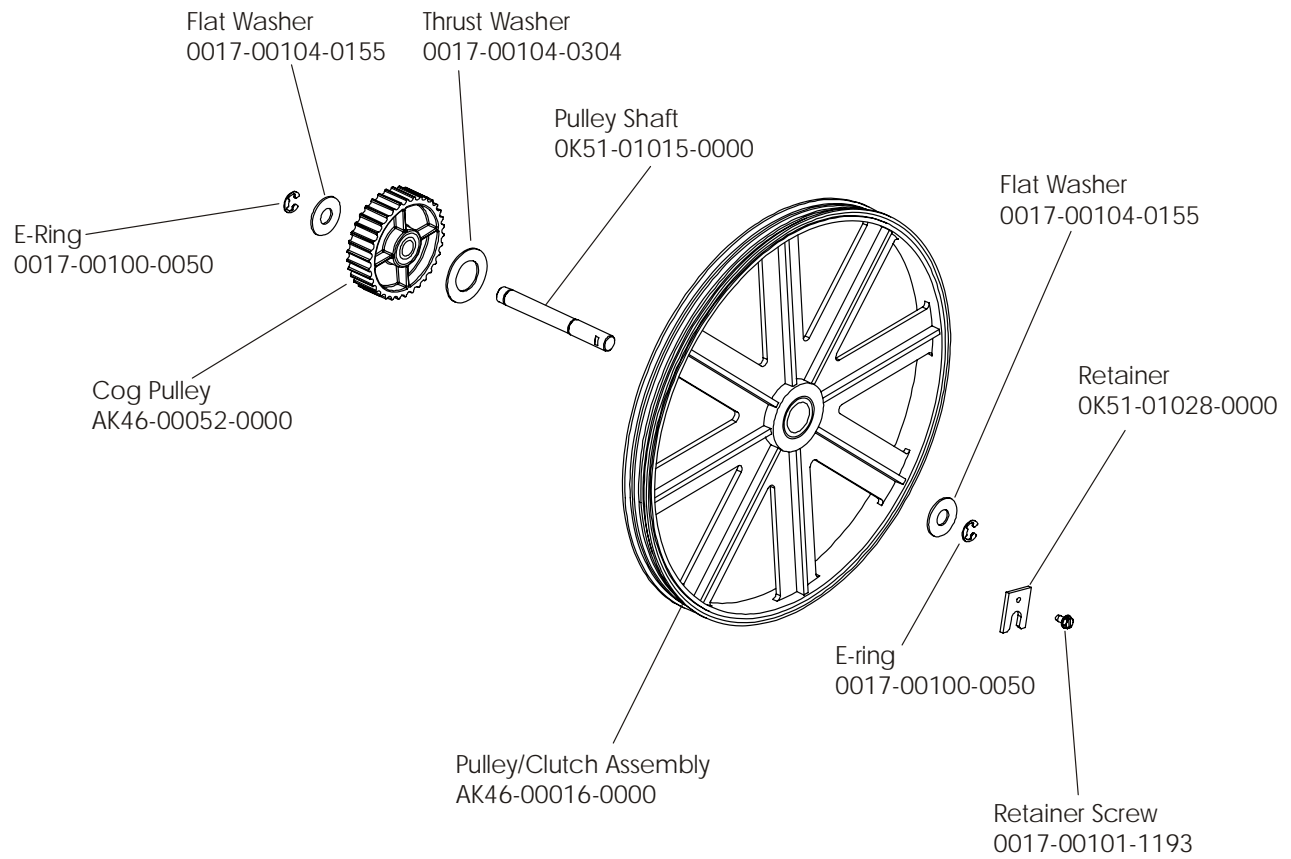

LC95R-0000-30

NOTE: Order Crank Bearing Kit GK51-00002-0001

**LC95 Recumbent
Seat Assembly SK51-00011-0000**

LC95R-0000-30

**LC95 Recumbent
Seat Lock Assembly – AK51-00053-0000**

LC95R-0000-30

Available as a set only:
Shroud w/ Decal, RT & LT
GK63-00002-0016
Shroud Decal, RT
OK51-01081-0000