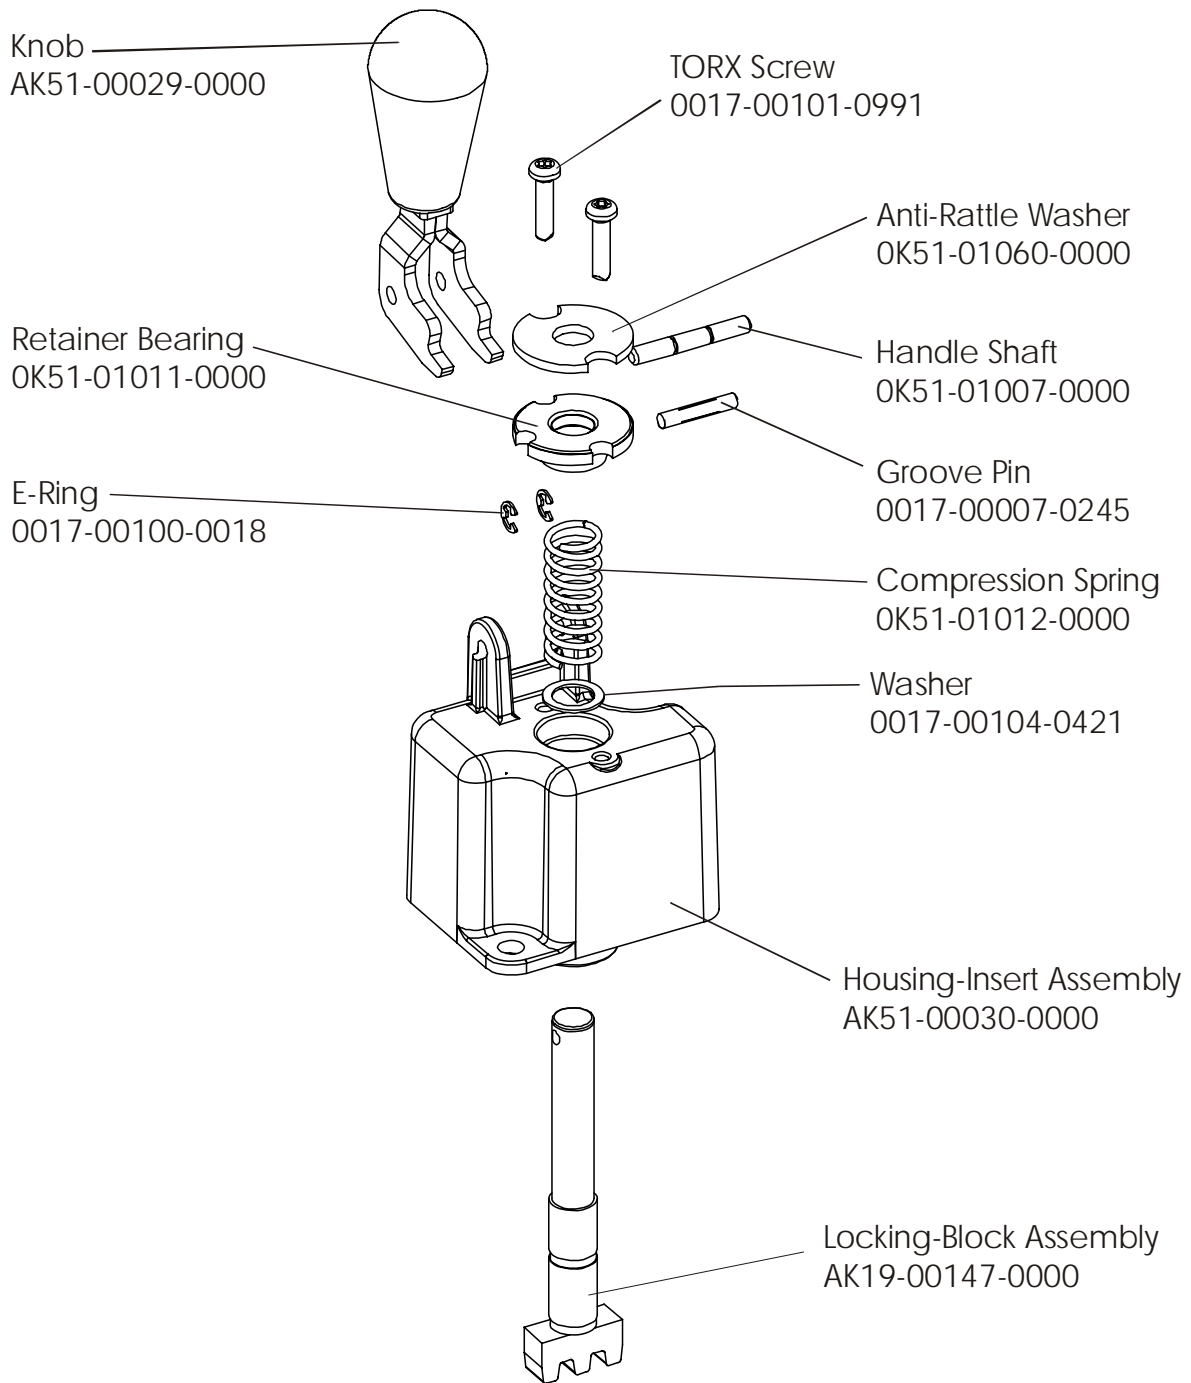

LC95R-0000-30

NOTE: Order Crank Bearing Kit GK51-00002-0001

**LC95 Recumbent
Seat Assembly SK51-00011-0000**

LC95R-0000-30

**LC95 Recumbent
Seat Lock Assembly – AK51-00053-0000**

LC95R-0000-30

Available as a set only:
Shroud w/ Decal, RT & LT
GK63-00002-0016
Shroud Decal, RT
OK51-01081-0000

Shroud Screw (11)
0017-00101-0991

Polar Cable
AK36-00021-00002

Console Cable
AK51-00013-0000

Heart Rate Cable
AK19-00081-0001

Flat-Flex Cable
AK19-00082-0001

Alternator Cable
AK51-00019-0000

Cable Electrodes
AK19-00077-0001