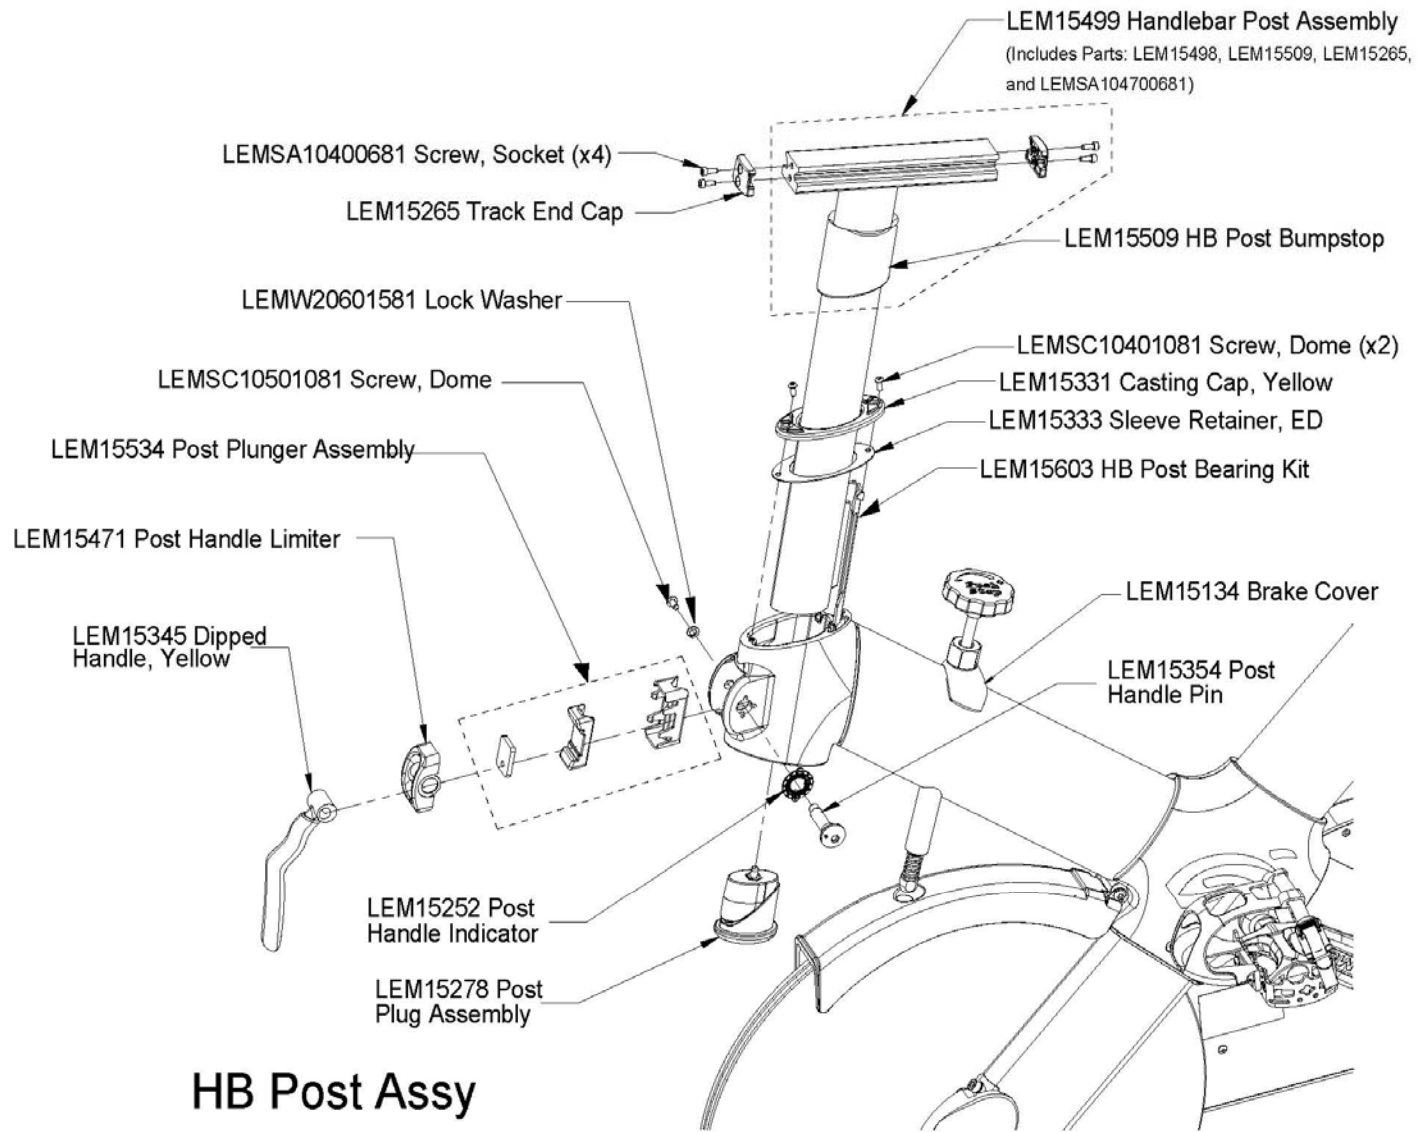

LeMond RevMaster Bikes
LM350000-5 and LM350000-6

Customer Support Services
PARTS MANUAL rev 26 Aug 2008

LeMond RevMaster Bikes
Table of Contents

LM350000-5
LM350000-6

Miscellaneous	3
Front Stabilizer/Belt Cover	4
Left Side/Rear Stabilizer	5
HB Post Assembly	6
Handlebar Assembly	7
Seat Post Assembly	8
Fender Assembly	9
Flywheel Assembly.....	10
Drive System	11

Miscellaneous

Black Touch-up Paint
LEM15449

Wireless Cadence Meter
LEMOND PILOT METER
LF15350-1

Front Stabilizer/Belt Cover Exploded View

Left Side/Rear Stabilizer

LEM15615 Handlebar Assembly

(Does not include LEM15575 Bottle Holder Assembly)

Seat Post Assembly

Brake Assembly

Fender Assembly

LEM15526 Fender Assembly
(all parts except shoulder bolts)

LEM15387 Flywheel,
Nickel Plated

LEM14083 Flat Head
Screw, M6x16(x3)

LEM15422 Pillowblock
Nut, No Flange (x2)