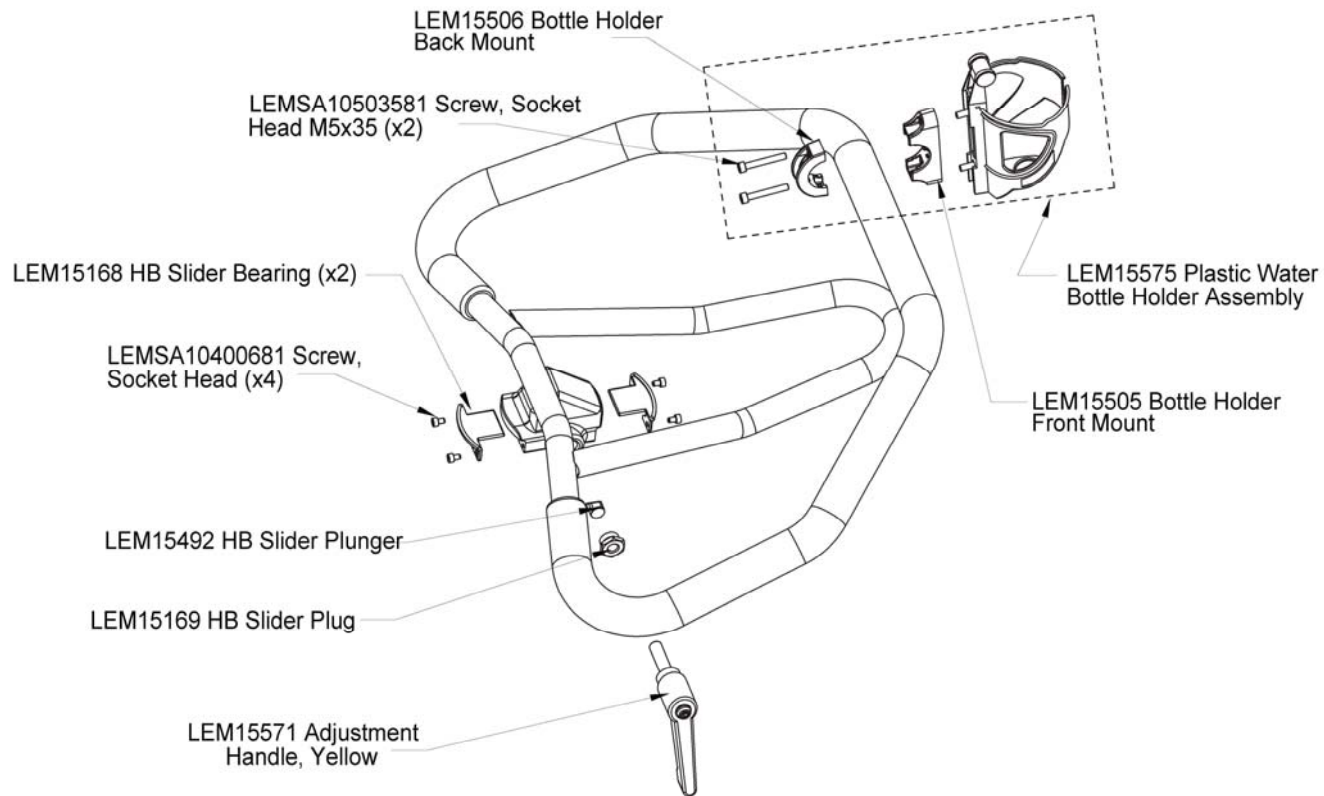

LeMond RevMaster Bikes
LM350000-5 and LM350000-6

Customer Support Services
PARTS MANUAL rev 26 Aug 2008

LeMond RevMaster Bikes
Table of Contents

LM350000-5
LM350000-6

Miscellaneous	3
Front Stabilizer/Belt Cover	4
Left Side/Rear Stabilizer	5
HB Post Assembly	6
Handlebar Assembly	7
Seat Post Assembly	8
Fender Assembly	9
Flywheel Assembly.....	10
Drive System	11

Miscellaneous

Black Touch-up Paint
LEM15449

Wireless Cadence Meter
LEMOND PILOT METER
LF15350-1

Front Stabilizer/Belt Cover Exploded View

Left Side/Rear Stabilizer

LEM15615 Handlebar Assembly

(Does not include LEM15575 Bottle Holder Assembly)

Seat Post Assembly

Brake Assembly

Fender Assembly

LEM15526 Fender Assembly
(all parts except shoulder bolts)

LEM15387 Flywheel,
Nickel Plated

LEM14083 Flat Head
Screw, M6x16(x3)

LEM15422 Pillowblock
Nut, No Flange (x2)