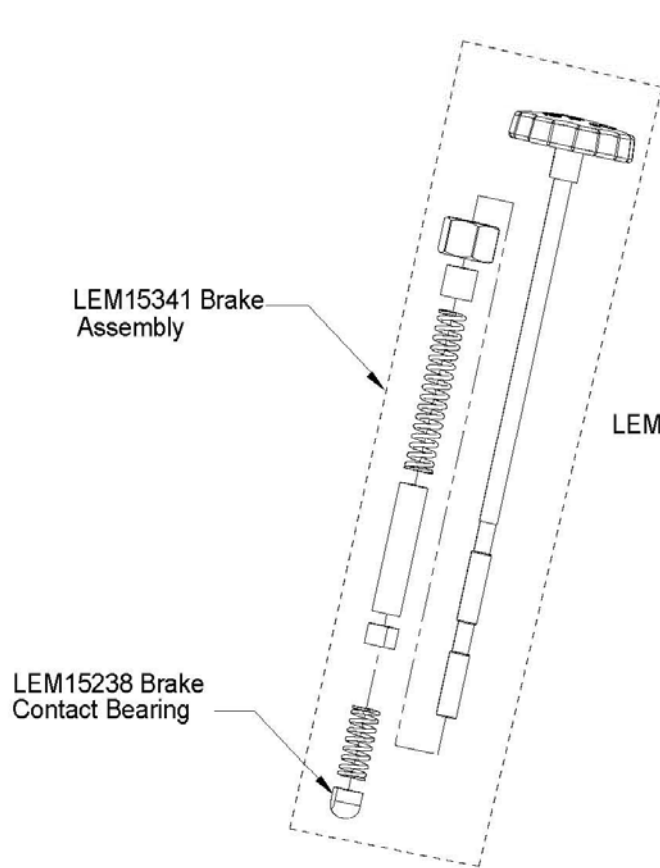

LeMond RevMaster Bikes
LM350000-5 and LM350000-6

Customer Support Services
PARTS MANUAL rev 26 Aug 2008

LeMond RevMaster Bikes
Table of Contents

LM350000-5
LM350000-6

Miscellaneous	3
Front Stabilizer/Belt Cover	4
Left Side/Rear Stabilizer	5
HB Post Assembly	6
Handlebar Assembly	7
Seat Post Assembly	8
Fender Assembly	9
Flywheel Assembly.....	10
Drive System	11

Miscellaneous

Black Touch-up Paint
LEM15449

Wireless Cadence Meter
LEMOND PILOT METER
LF15350-1

Front Stabilizer/Belt Cover Exploded View

Left Side/Rear Stabilizer

LEM15615 Handlebar Assembly

(Does not include LEM15575 Bottle Holder Assembly)

Seat Post Assembly

Brake Assembly

Fender Assembly

LEM15526 Fender Assembly
(all parts except shoulder bolts)

LEM15387 Flywheel,
Nickel Plated

LEM14083 Flat Head
Screw, M6x16(x3)

LEM15422 Pillowblock
Nut, No Flange (x2)

LEM15448 Flywheel
Hub Assy

LEMSA40603581
Screw, Socket (x4)

LEM15155 Pillowblock Nut

LEM15444 Left Pillowblock,
Powdercoated, Black

Flywheel Assembly

Drive System

Free Manuals Download Website

<http://myh66.com>