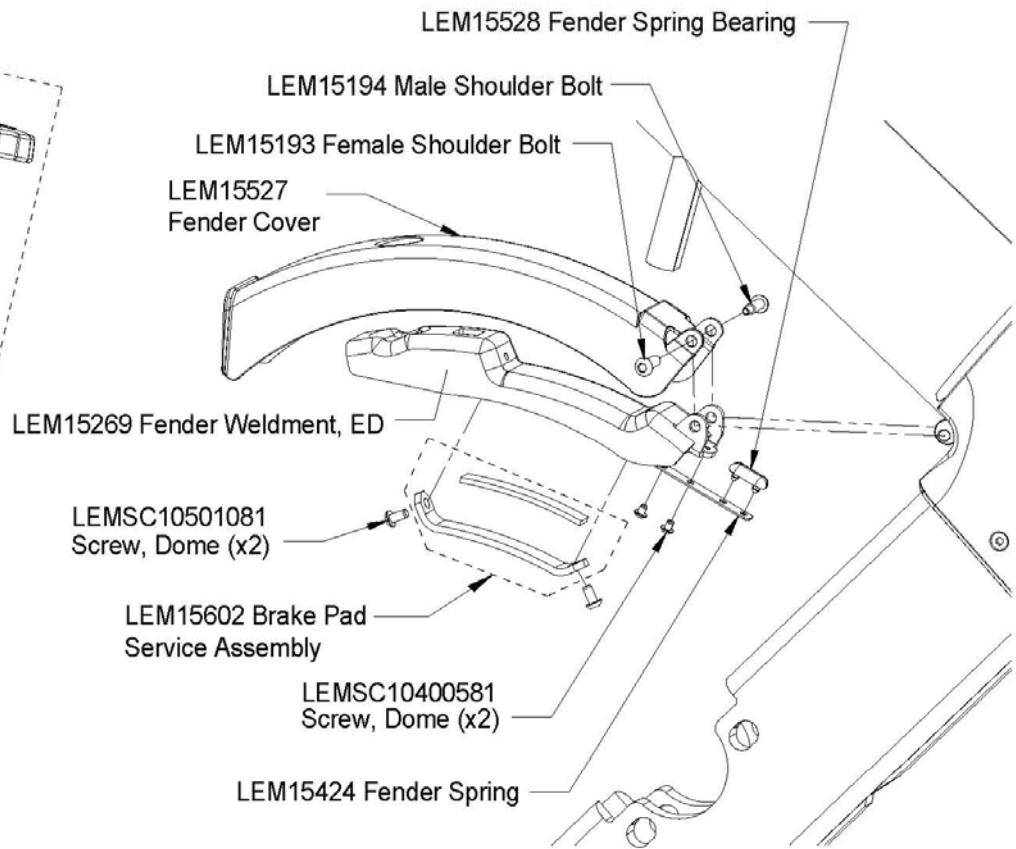

Miscellaneous

Black Touch-up Paint
LEM15449

Wireless Cadence Meter
LEMOND PILOT METER
LF15350-1

Front Stabilizer/Belt Cover Exploded View

Left Side/Rear Stabilizer

LEM15615 Handlebar Assembly

(Does not include LEM15575 Bottle Holder Assembly)

Seat Post Assembly

Brake Assembly

Fender Assembly

LEM15526 Fender Assembly
(all parts except shoulder bolts)

LEM15387 Flywheel,
Nickel Plated

LEM14083 Flat Head
Screw, M6x16(x3)

LEM15422 Pillowblock
Nut, No Flange (x2)