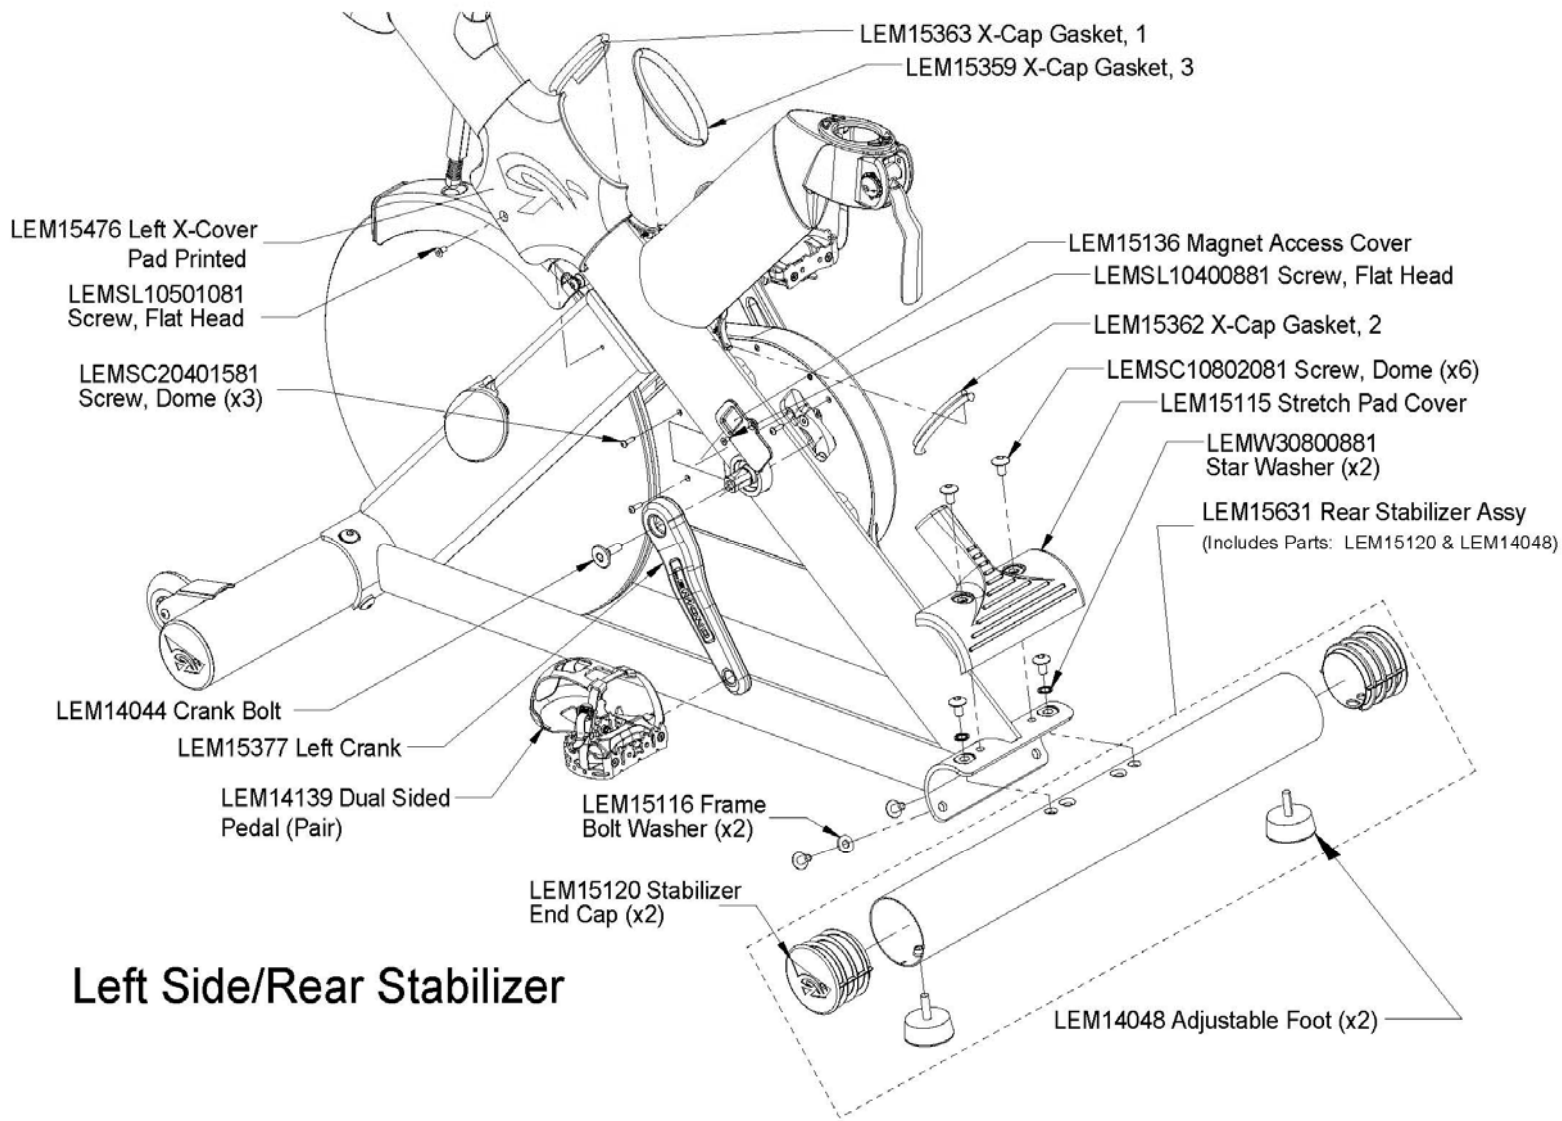

Miscellaneous

Black Touch-up Paint
LEM15449

Wireless Cadence Meter
LEMOND PILOT METER
LF15350-1

Front Stabilizer/Belt Cover Exploded View

Left Side/Rear Stabilizer

LEM15615 Handlebar Assembly

(Does not include LEM15575 Bottle Holder Assembly)

Seat Post Assembly

Brake Assembly

Fender Assembly

LEM15526 Fender Assembly
(all parts except shoulder bolts)

LEM15387 Flywheel,
Nickel Plated

LEM14083 Flat Head
Screw, M6x16(x3)

LEM15422 Pillowblock
Nut, No Flange (x2)