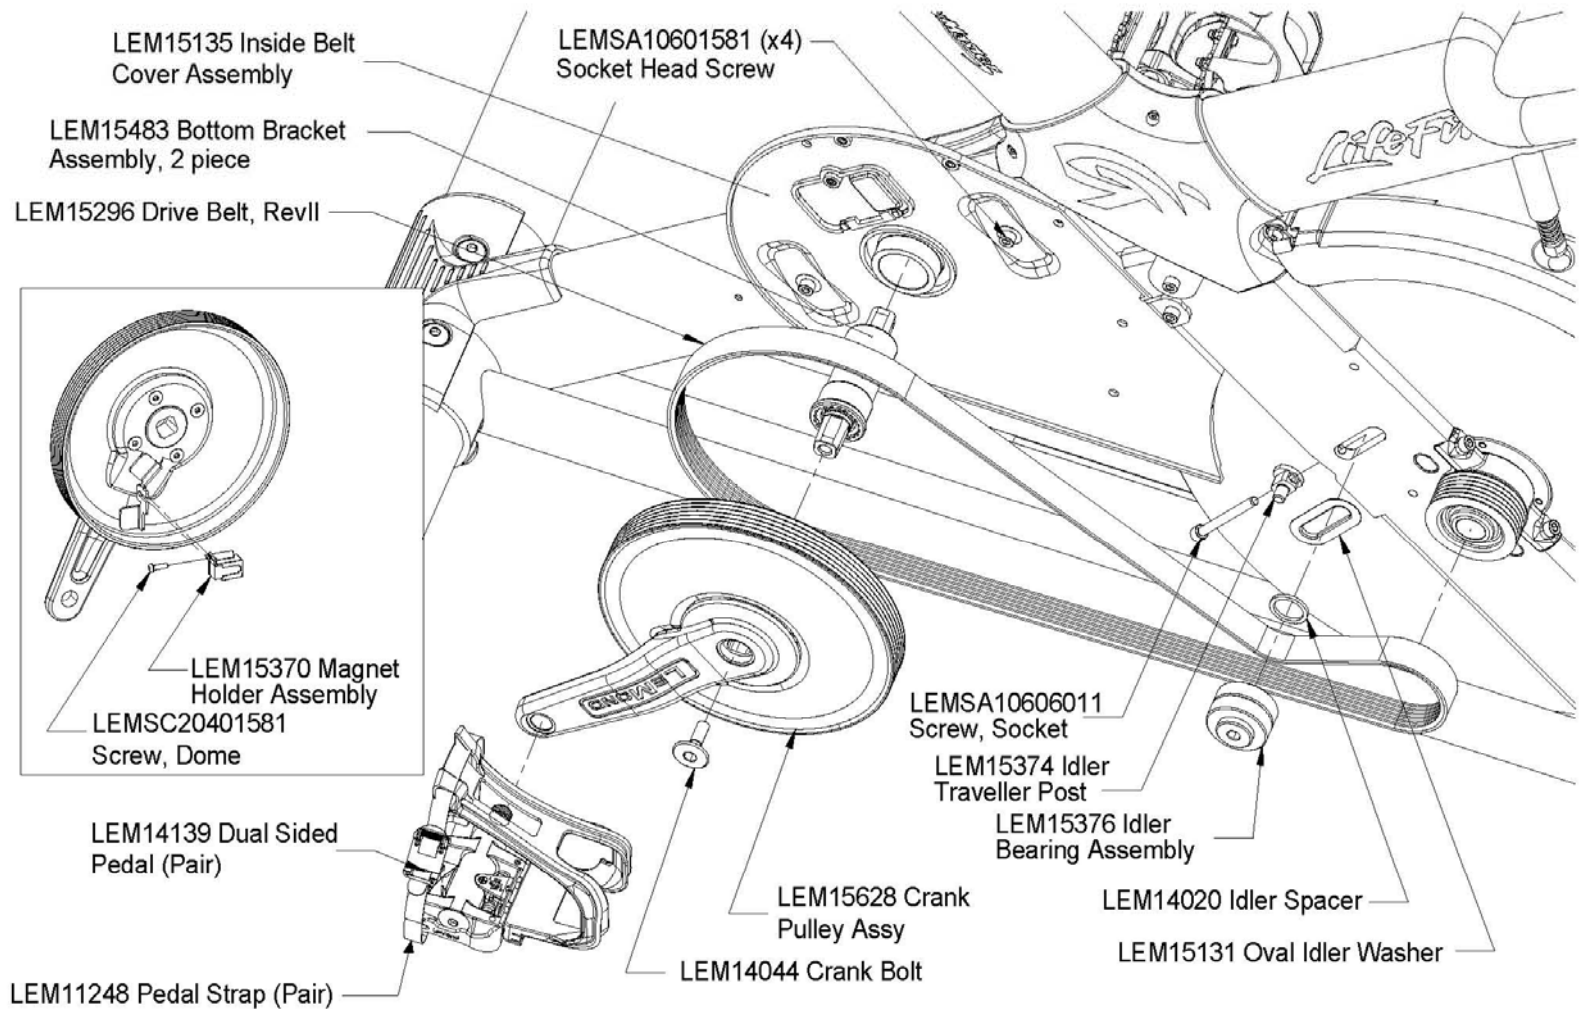

Seat Post Assembly

Brake Assembly

Fender Assembly

LEM15526 Fender Assembly
(all parts except shoulder bolts)

LEM15387 Flywheel,
Nickel Plated

LEM14083 Flat Head
Screw, M6x16(x3)

LEM15422 Pillowblock
Nut, No Flange (x2)

LEM15448 Flywheel
Hub Assy

LEMSA40603581
Screw, Socket (x4)

LEM15155 Pillowblock Nut

LEM15444 Left Pillowblock,
Powdercoated, Black

Flywheel Assembly

Drive System

Free Manuals Download Website

<http://myh66.com>