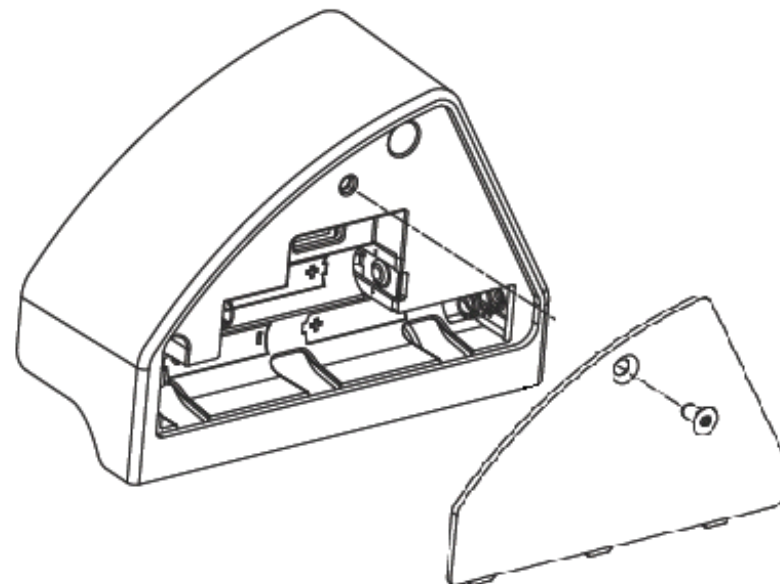

LeMond RevMaster Bikes
LM350000-5 and LM350000-6

Customer Support Services
PARTS MANUAL rev 26 Aug 2008

LeMond RevMaster Bikes
Table of Contents

LM350000-5
LM350000-6

Miscellaneous	3
Front Stabilizer/Belt Cover	4
Left Side/Rear Stabilizer	5
HB Post Assembly	6
Handlebar Assembly	7
Seat Post Assembly	8
Fender Assembly	9
Flywheel Assembly.....	10
Drive System	11

Miscellaneous

Black Touch-up Paint
LEM15449

Wireless Cadence Meter
LEMOND PILOT METER
LF15350-1

Front Stabilizer/Belt Cover Exploded View

Left Side/Rear Stabilizer

LEM15615 Handlebar Assembly

(Does not include LEM15575 Bottle Holder Assembly)

Seat Post Assembly

Brake Assembly

Fender Assembly

LEM15526 Fender Assembly
(all parts except shoulder bolts)

LEM15387 Flywheel,
Nickel Plated

LEM14083 Flat Head
Screw, M6x16(x3)

LEM15422 Pillowblock
Nut, No Flange (x2)