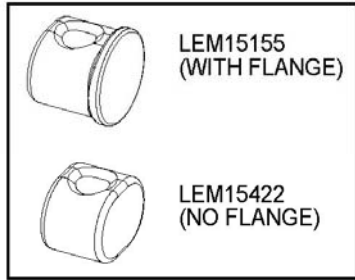

Seat Post Assembly

Brake Assembly

Fender Assembly

LEM15526 Fender Assembly
(all parts except shoulder bolts)

LEM15387 Flywheel,
Nickel Plated

LEM14083 Flat Head
Screw, M6x16(x3)

LEM15422 Pillowblock
Nut, No Flange (x2)