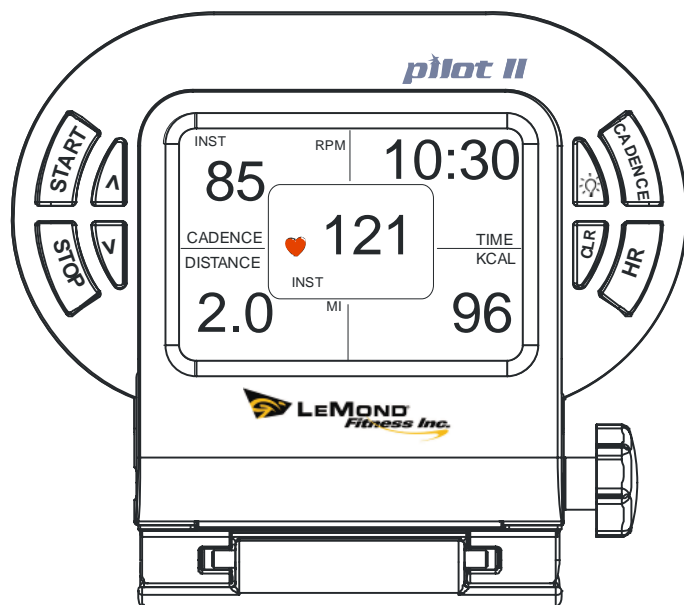

LeMond RevMaster Bikes
LM350000-5 and LM350000-6

Customer Support Services
PARTS MANUAL rev 26 Aug 2008

LeMond RevMaster Bikes
Table of Contents

LM350000-5
LM350000-6

Miscellaneous	3
Front Stabilizer/Belt Cover	4
Left Side/Rear Stabilizer	5
HB Post Assembly	6
Handlebar Assembly	7
Seat Post Assembly	8
Fender Assembly	9
Flywheel Assembly.....	10
Drive System	11

Miscellaneous

Black Touch-up Paint
LEM15449

Wireless Cadence Meter
LEMOND PILOT METER
LF15350-1

Front Stabilizer/Belt Cover Exploded View

Left Side/Rear Stabilizer

LEM15615 Handlebar Assembly

(Does not include LEM15575 Bottle Holder Assembly)