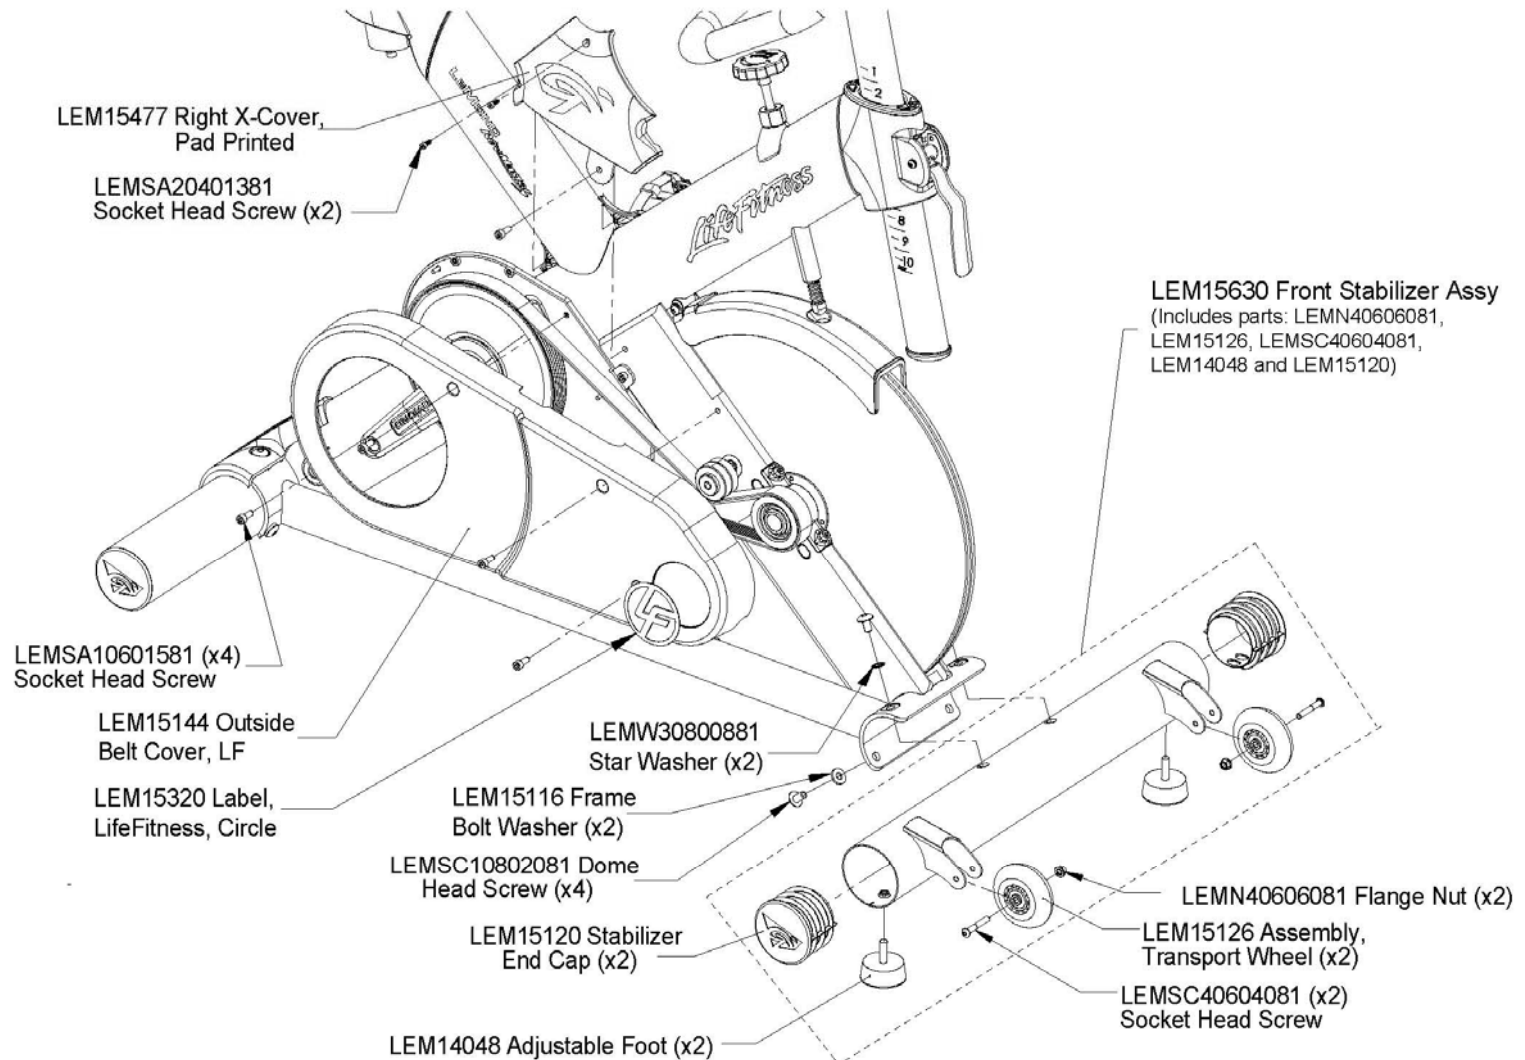

LeMond RevMaster Bikes
LM350000-5 and LM350000-6

Customer Support Services
PARTS MANUAL rev 26 Aug 2008

LeMond RevMaster Bikes
Table of Contents

LM350000-5
LM350000-6

Miscellaneous	3
Front Stabilizer/Belt Cover	4
Left Side/Rear Stabilizer	5
HB Post Assembly	6
Handlebar Assembly	7
Seat Post Assembly	8
Fender Assembly	9
Flywheel Assembly.....	10
Drive System	11

Miscellaneous

Black Touch-up Paint
LEM15449

Wireless Cadence Meter
LEMOND PILOT METER
LF15350-1

Front Stabilizer/Belt Cover Exploded View

Left Side/Rear Stabilizer

LEM15615 Handlebar Assembly

(Does not include LEM15575 Bottle Holder Assembly)

Seat Post Assembly

Brake Assembly

Fender Assembly

LEM15526 Fender Assembly
(all parts except shoulder bolts)

LEM15387 Flywheel,
Nickel Plated

LEM14083 Flat Head
Screw, M6x16(x3)

LEM15422 Pillowblock
Nut, No Flange (x2)