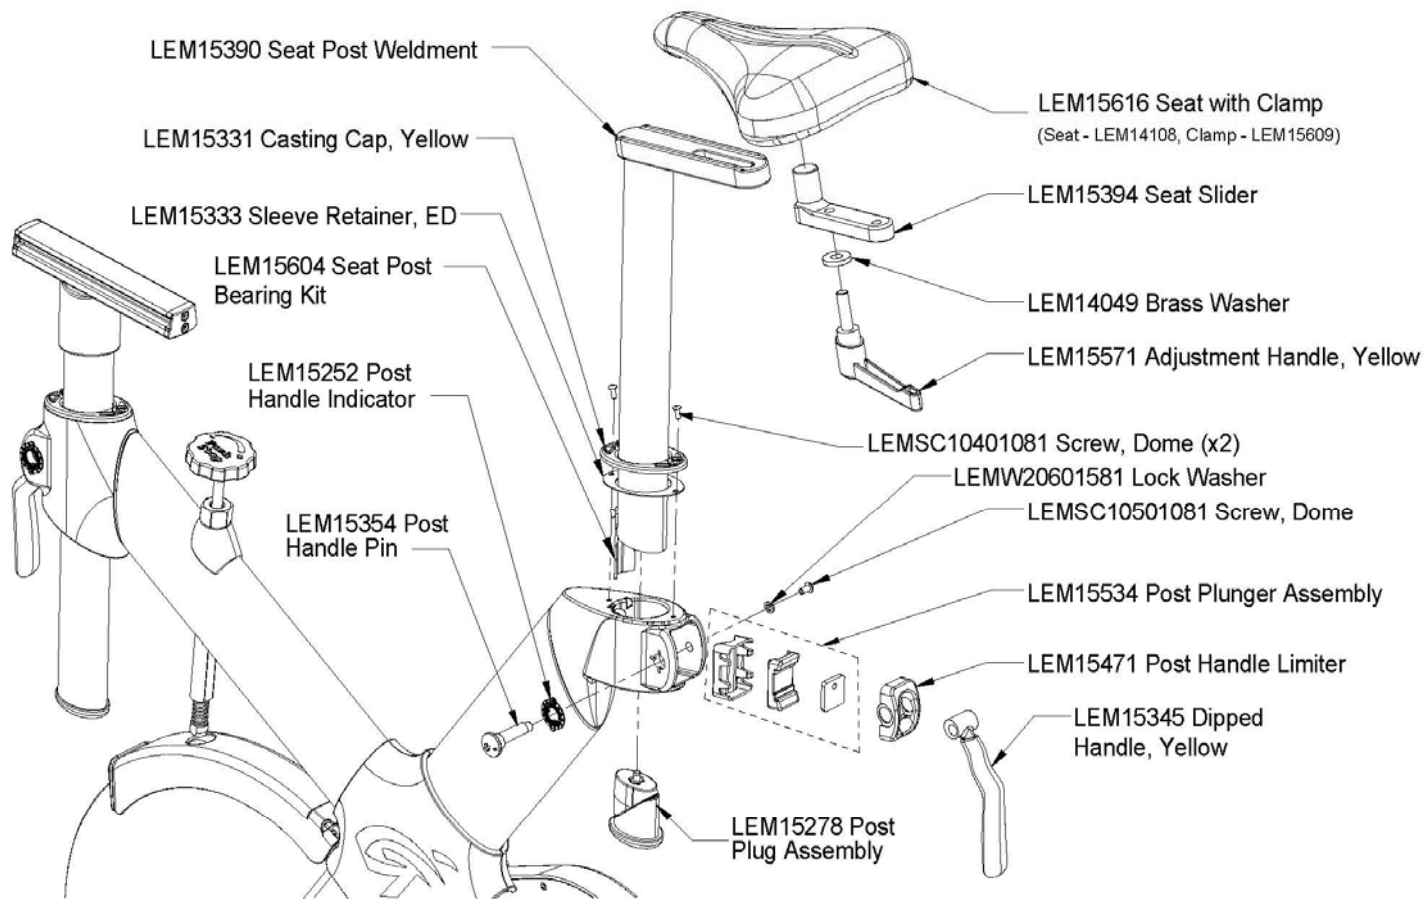

LeMond RevMaster Bikes
LM350000-5 and LM350000-6

Customer Support Services
PARTS MANUAL rev 26 Aug 2008

LeMond RevMaster Bikes
Table of Contents

LM350000-5
LM350000-6

Miscellaneous	3
Front Stabilizer/Belt Cover	4
Left Side/Rear Stabilizer	5
HB Post Assembly	6
Handlebar Assembly	7
Seat Post Assembly	8
Fender Assembly	9
Flywheel Assembly.....	10
Drive System	11

Miscellaneous

Black Touch-up Paint
LEM15449

Wireless Cadence Meter
LEMOND PILOT METER
LF15350-1

Front Stabilizer/Belt Cover Exploded View

Left Side/Rear Stabilizer

LEM15615 Handlebar Assembly

(Does not include LEM15575 Bottle Holder Assembly)

Seat Post Assembly

Brake Assembly

Fender Assembly

LEM15526 Fender Assembly
(all parts except shoulder bolts)

LEM15387 Flywheel,
Nickel Plated

LEM14083 Flat Head
Screw, M6x16(x3)

LEM15422 Pillowblock
Nut, No Flange (x2)