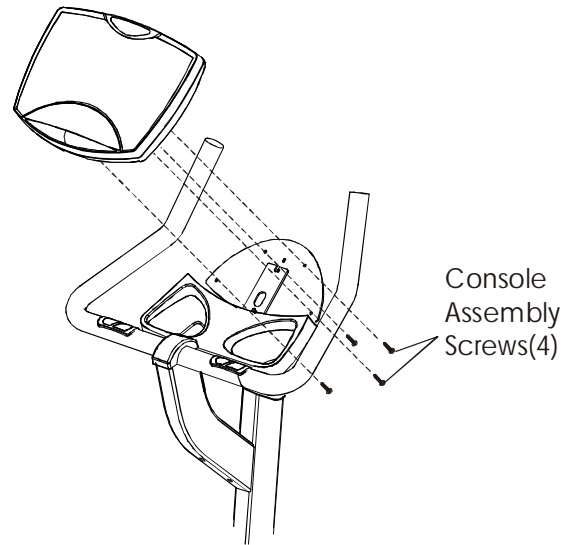

1. Remove four 1" screws from the back of the Console Assembly (Upright or Recumbent), and discard.
2. Lift the Console Assembly off just enough to disconnect the Main Wiring Cable, and then remove the Console Assembly. Return old Console back to Life Fitness Co.
3. In the case of the Recumbent Bike, remove the two ½" screws securing the Accessory Tray Bracket and Console Support Plate to the Console Post, and discard. Then install with the two new, ½" screws in the kit.

Note: To avoid alignment problems and handling of loose components, remove and replace one screw at a time in the Console Support Plate.

4. Install the new Console Assembly in reverse order using the four new, 1" screws in the kit.

Note: The new screws MUST replace the old screws.

Upright