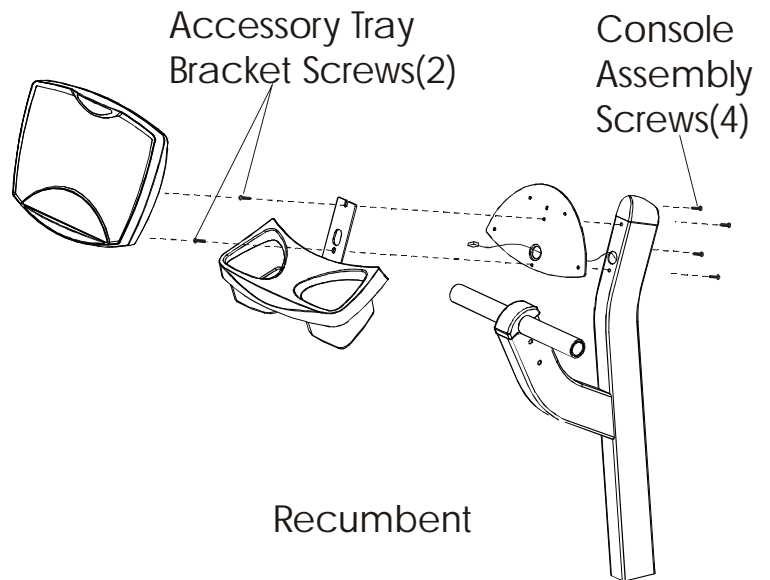

Essential & LF Sport Bikes *Upright and Recumbent* Console Assembly Service Kit Replacement

Special Service Tools Required: NONE

Replacement of the Console Assembly is basically the same for both Essential & LF Sport Bikes (Upright/Recumbent). The only difference is that on the Upright Bike, the Console Support Plate is welded to the Console Post, while on the Recumbent Bike, the Accessory Tray Bracket and the Console Plate are secured together on the Console Post by two ½" screws. These two screws along with the Console screws (4) must be replaced. Regardless, the Console Assembly Service Kit includes the Console Assembly along with six new, specially designed screws, which have little tabs on the back of the screw head to enhance grounding capabilities. All six of these screws will be used for the Recumbent Bike only. While only four of these screws will be used for the Upright Bike.

1. Remove four 1" screws from the back of the Console Assembly (Upright or Recumbent), and discard.
2. Lift the Console Assembly off just enough to disconnect the Main Wiring Cable, and then remove the Console Assembly. Return old Console back to Life Fitness Co.
3. In the case of the Recumbent Bike, remove the two ½" screws securing the Accessory Tray Bracket and Console Support Plate to the Console Post, and discard. Then install with the two new, ½" screws in the kit.

Note: To avoid alignment problems and handling of loose components, remove and replace one screw at a time in the Console Support Plate.

4. Install the new Console Assembly in reverse order using the four new, 1" screws in the kit.

Note: The new screws MUST replace the old screws.

Recumbent