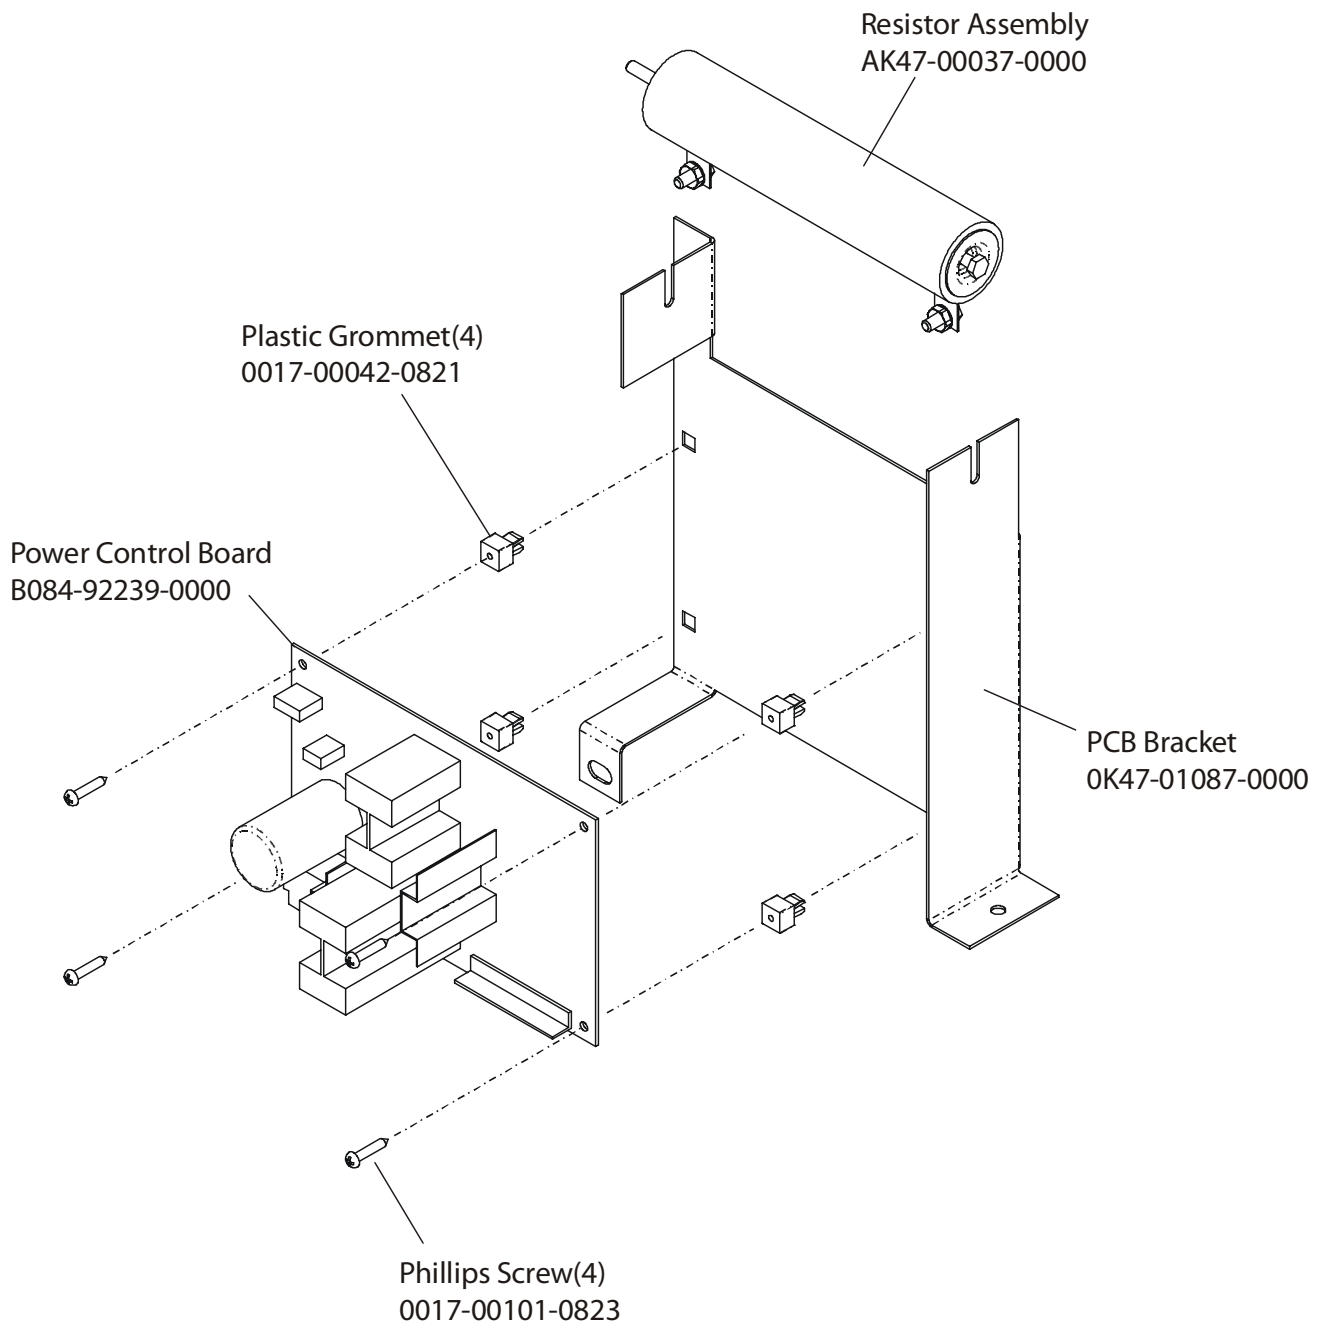

Description	Part No.
Domestic 120/60 Battery Charge w/Cord	118E-00001-0165
Universal Battery Charger w/o Line Cord	118E-00001-0166
Line Cord 220V/60Hz	0017-00003-0704
Line Cord 100V/50Hz	
Line Cord 240+	0017-00003-0918
Line Cord 220V/50Hz	0017-00003-0691
Line Cord 200V/50Hz	
Line Cord 230V/50Hz	