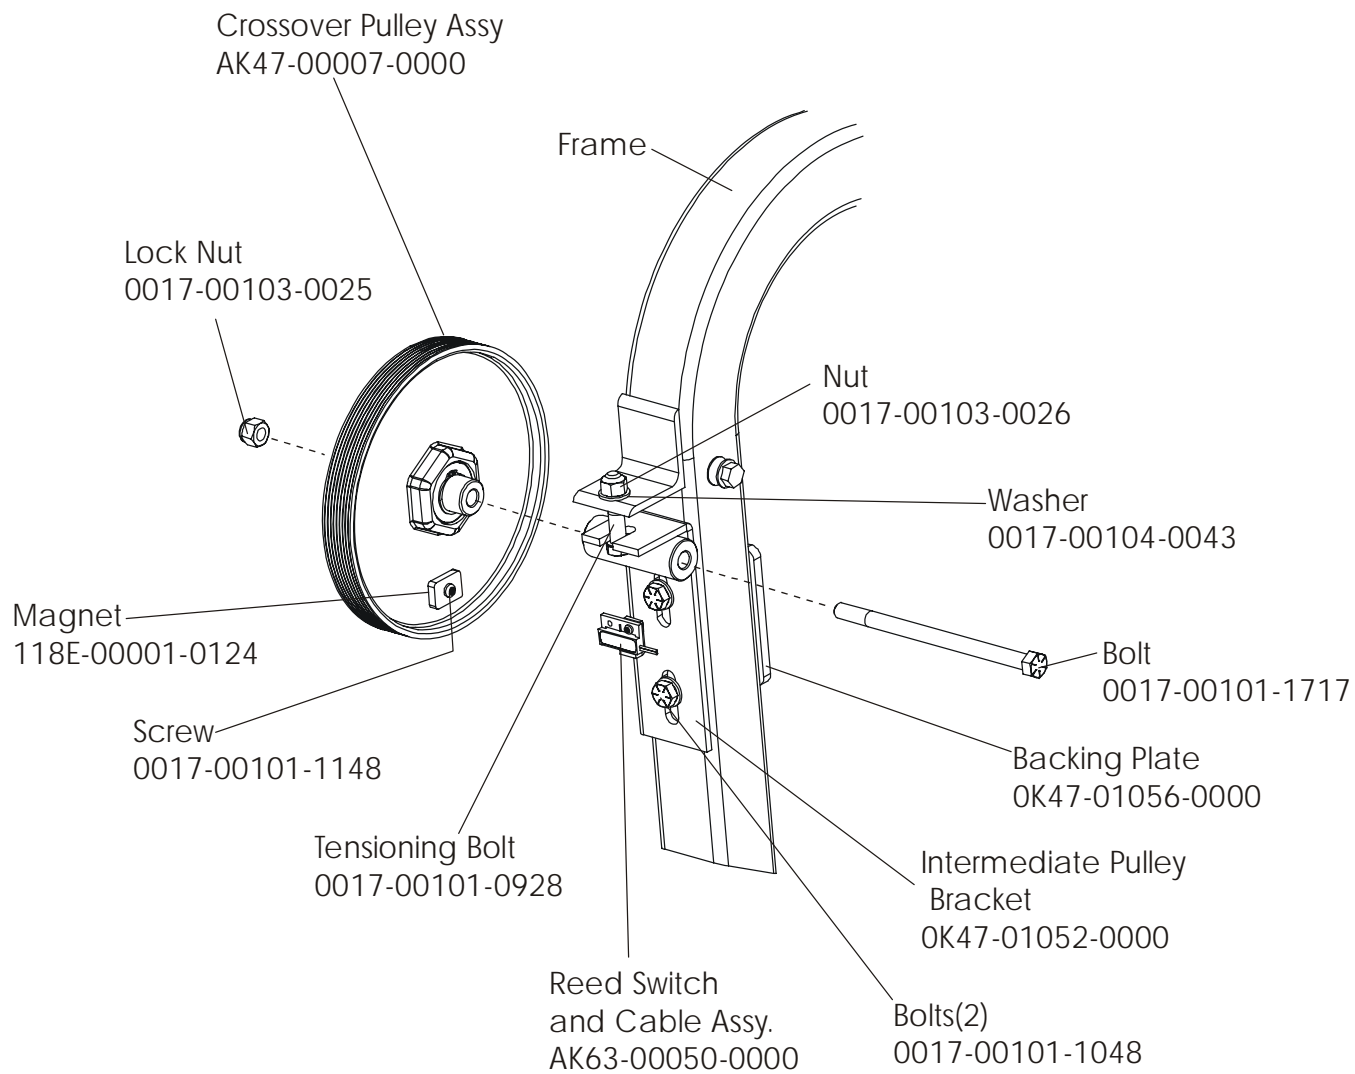

Description	Part No.
Domestic 120/60 Battery Charge w/Cord	118E-00001-0165
Universal Battery Charger w/o Line Cord	118E-00001-0166
Line Cord 220V/60Hz	0017-00003-0704
Line Cord 100V/50Hz	
Line Cord 240+	0017-00003-0918
Line Cord 220V/50Hz	0017-00003-0691
Line Cord 200V/50Hz	
Line Cord 230V/50Hz	