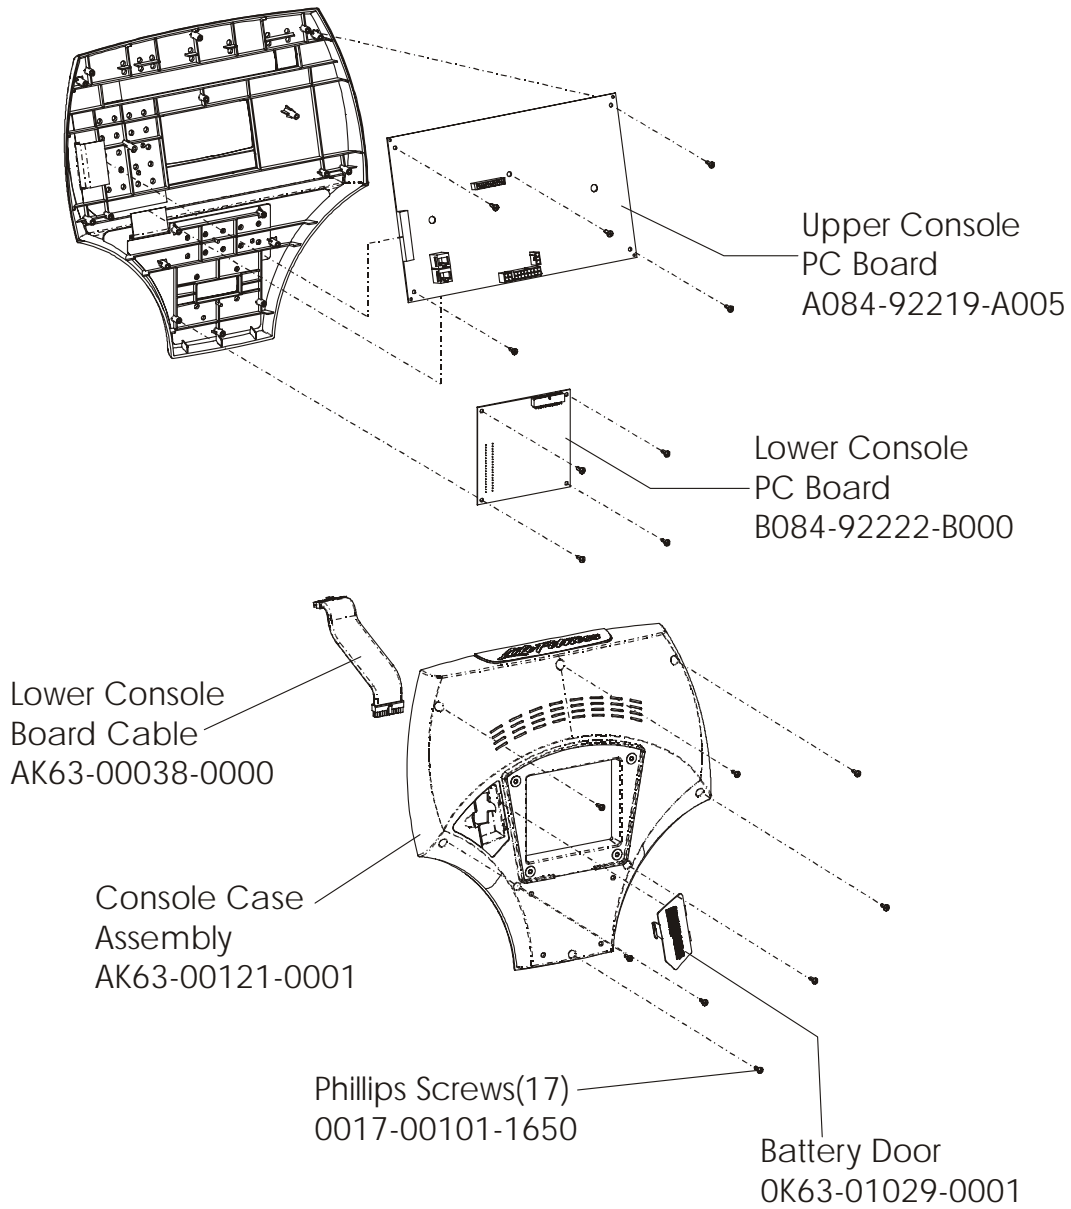

LifeFitness

ARCTIC SILVER 95Si Stairclimber

Customer Support Services
PARTS MANUAL rev 05 Apr 2011

	Page
Console Components.....	4
Frame Components	5
Shrouds and Pedal Tube.....	6
Pedal Assembly	7
Clutch/Shaft/Pulley Assembly	8
Left Clutch Assembly	9
Crossover Pulley Assembly.....	10
Alternator Assembly	11
Guide Rollers.....	12
Power Control Board and Resistors	13
Polar Receiver Assembly	14
Cables.....	15

Description	Part No.
Operation Manual	M051-00K47-A025
Hardware Bag	AK47-00106-0000
Touch-up Paint: Spray Can 0.5 oz. Bottle w/Applicator 0.33 oz. pen	0017-00008-0204 0017-00008-0205 0017-00008-0206
Service Manual	M051-00K47-A013