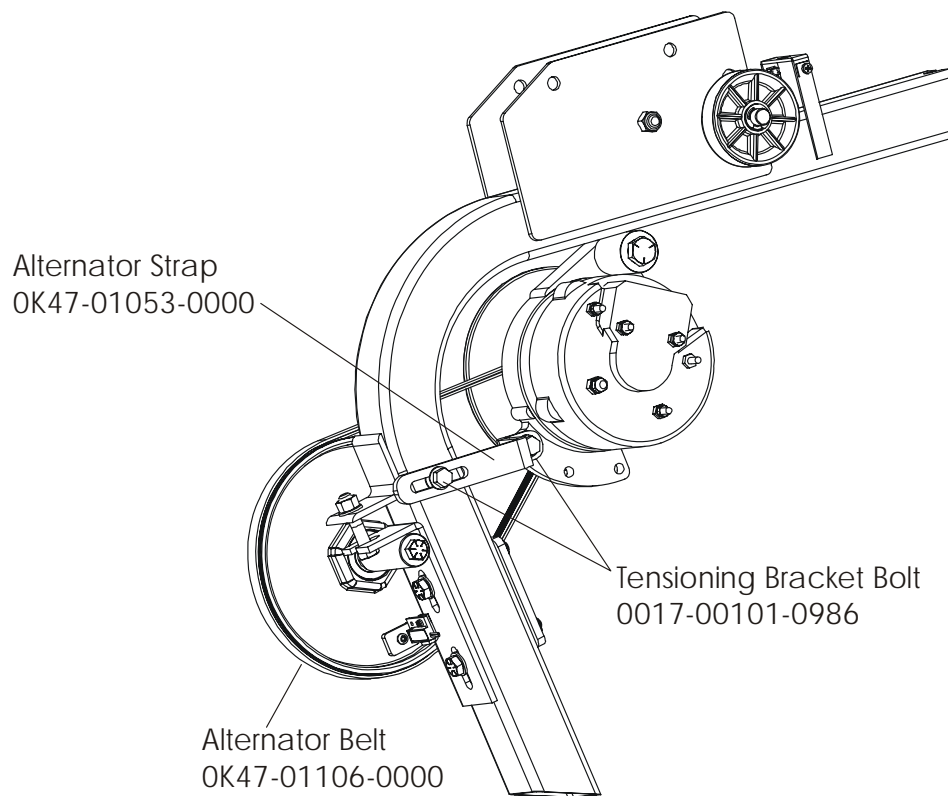

Description	Part No.
Domestic 120/60 Battery Charge w/Cord	118E-00001-0165
Universal Battery Charger w/o Line Cord	118E-00001-0166
Line Cord 220V/60Hz	0017-00003-0704
Line Cord 100V/50Hz	
Line Cord 240+	0017-00003-0918
Line Cord 220V/50Hz	0017-00003-0691
Line Cord 200V/50Hz	
Line Cord 230V/50Hz	