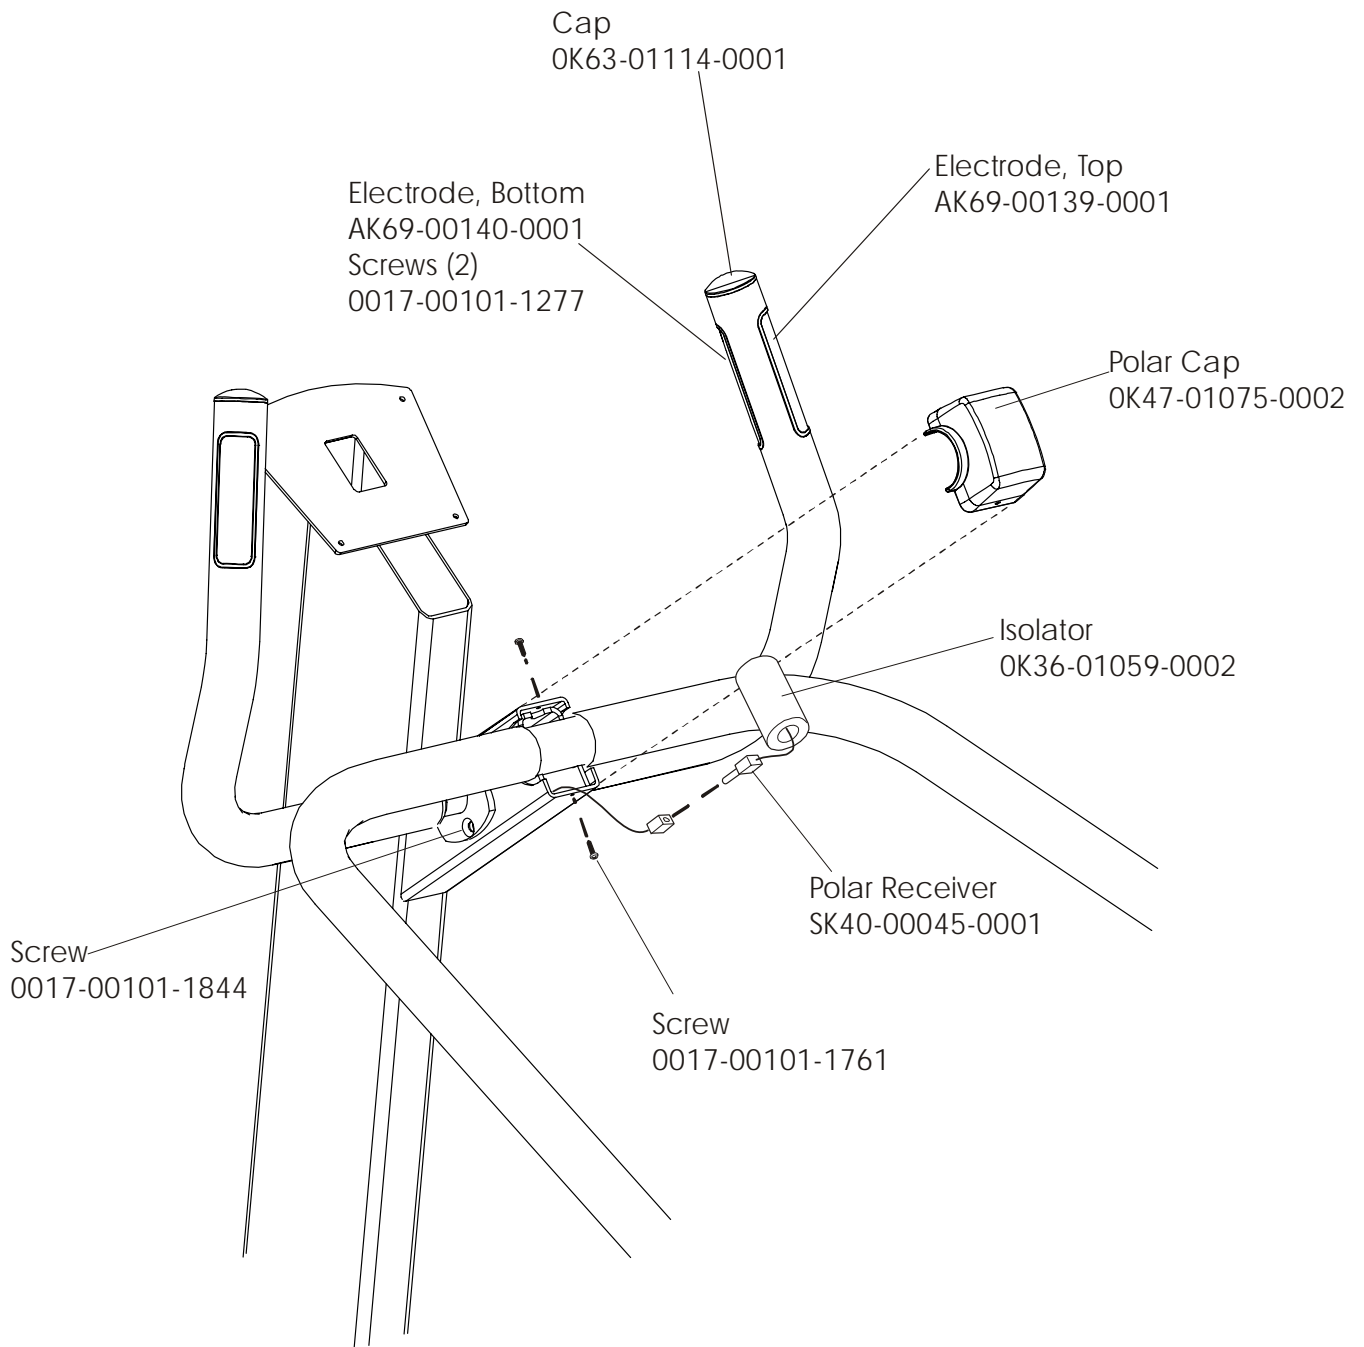

LifeFitness

ARCTIC SILVER 95Si Stairclimber

Customer Support Services
PARTS MANUAL rev 05 Apr 2011

	Page
Console Components.....	4
Frame Components	5
Shrouds and Pedal Tube.....	6
Pedal Assembly	7
Clutch/Shaft/Pulley Assembly	8
Left Clutch Assembly	9
Crossover Pulley Assembly.....	10
Alternator Assembly	11
Guide Rollers.....	12
Power Control Board and Resistors	13
Polar Receiver Assembly	14
Cables.....	15

Description	Part No.
Operation Manual	M051-00K47-A025
Hardware Bag	AK47-00106-0000
Touch-up Paint: Spray Can 0.5 oz. Bottle w/Applicator 0.33 oz. pen	0017-00008-0204 0017-00008-0205 0017-00008-0206
Service Manual	M051-00K47-A013

Language	Part No.	
	Console Assembly	Overlay/Bezel/Switch Assembly
Eng Met	AK47-00094-0001	AK47-00098-0001
Ger Met	AK47-00094-0003	AK47-00098-0003
Spn Met	AK47-00094-0004	AK47-00098-0004
Jap Met	AK47-00094-0006	AK47-00098-0006
Frn Met	AK47-00094-0007	AK47-00098-0007
Itl Met	AK47-00094-0008	AK47-00098-0008
Dut Met	AK47-00094-0009	AK47-00098-0009
Por Met	AK47-00094-0010	AK47-00098-0010

Description	Part No.
Domestic 120/60 Battery Charge w/Cord	118E-00001-0165
Universal Battery Charger w/o Line Cord	118E-00001-0166
Line Cord 220V/60Hz	0017-00003-0704
Line Cord 100V/50Hz	
Line Cord 240+	0017-00003-0918
Line Cord 220V/50Hz	0017-00003-0691
Line Cord 200V/50Hz	
Line Cord 230V/50Hz	