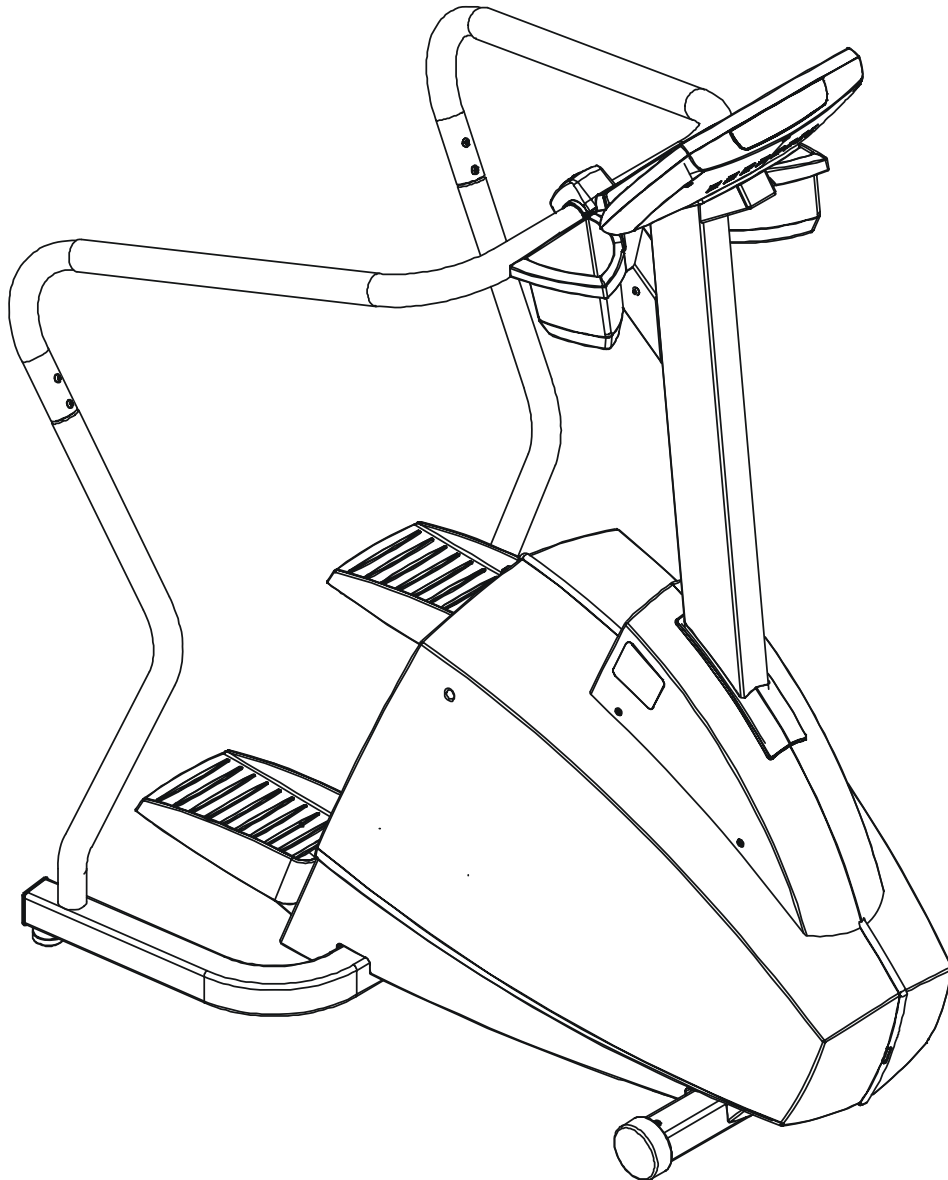

LifeFitness

ARCTIC SILVER 95Si Stairclimber

Customer Support Services
PARTS MANUAL rev 05 Apr 2011

	Page
Console Components.....	4
Frame Components	5
Shrouds and Pedal Tube.....	6
Pedal Assembly	7
Clutch/Shaft/Pulley Assembly	8
Left Clutch Assembly	9
Crossover Pulley Assembly.....	10
Alternator Assembly	11
Guide Rollers.....	12
Power Control Board and Resistors	13
Polar Receiver Assembly	14
Cables.....	15

Description	Part No.
Operation Manual	M051-00K47-A025
Hardware Bag	AK47-00106-0000
Touch-up Paint: Spray Can 0.5 oz. Bottle w/Applicator 0.33 oz. pen	0017-00008-0204 0017-00008-0205 0017-00008-0206
Service Manual	M051-00K47-A013