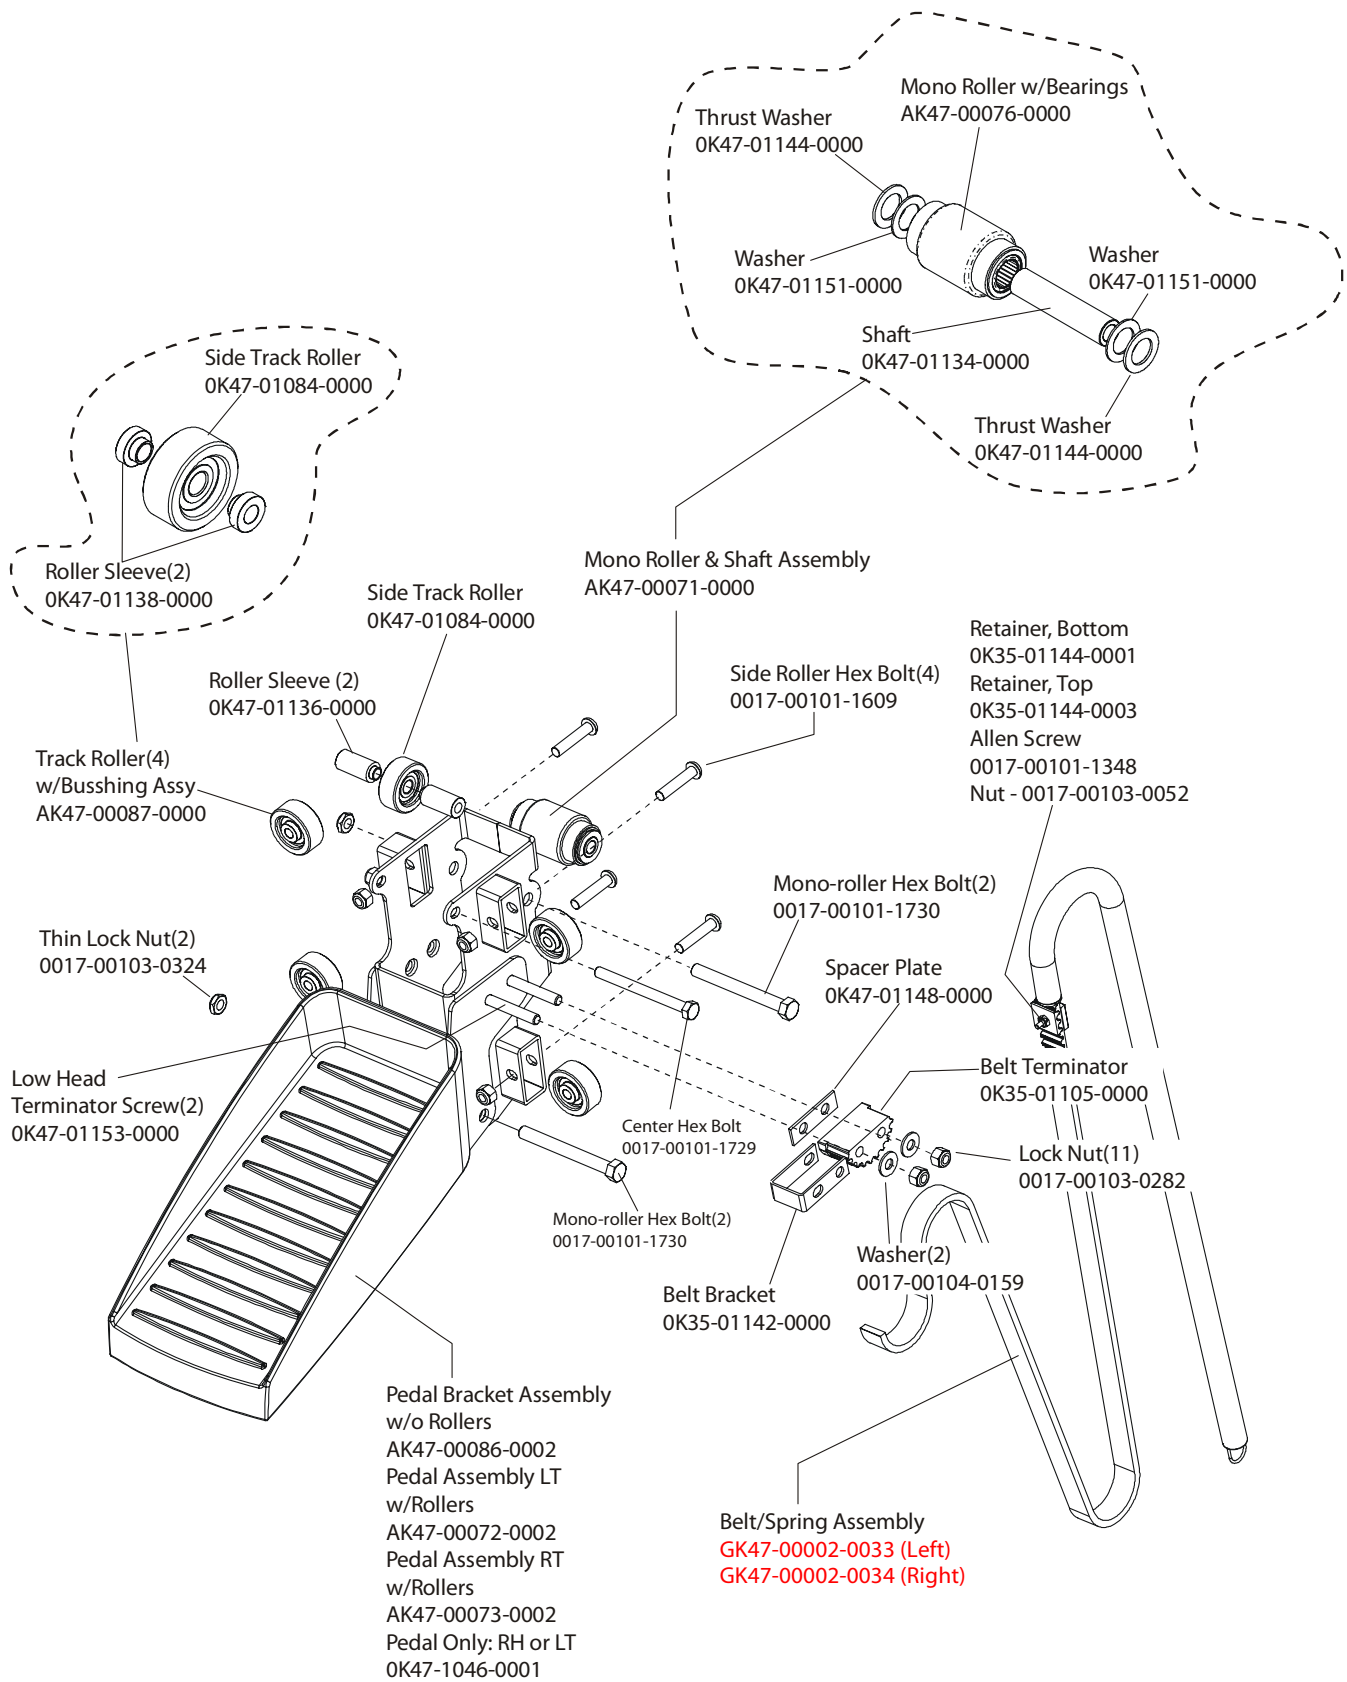

LifeFitness

ARCTIC SILVER 95Si Stairclimber

Customer Support Services
PARTS MANUAL rev 05 Apr 2011

	Page
Console Components.....	4
Frame Components	5
Shrouds and Pedal Tube.....	6
Pedal Assembly	7
Clutch/Shaft/Pulley Assembly	8
Left Clutch Assembly	9
Crossover Pulley Assembly.....	10
Alternator Assembly	11
Guide Rollers.....	12
Power Control Board and Resistors	13
Polar Receiver Assembly	14
Cables.....	15

Description	Part No.
Operation Manual	M051-00K47-A025
Hardware Bag	AK47-00106-0000
Touch-up Paint: Spray Can 0.5 oz. Bottle w/Applicator 0.33 oz. pen	0017-00008-0204 0017-00008-0205 0017-00008-0206
Service Manual	M051-00K47-A013

Language	Part No.	
	Console Assembly	Overlay/Bezel/Switch Assembly
Eng Met	AK47-00094-0001	AK47-00098-0001
Ger Met	AK47-00094-0003	AK47-00098-0003
Spn Met	AK47-00094-0004	AK47-00098-0004
Jap Met	AK47-00094-0006	AK47-00098-0006
Frn Met	AK47-00094-0007	AK47-00098-0007
Itl Met	AK47-00094-0008	AK47-00098-0008
Dut Met	AK47-00094-0009	AK47-00098-0009
Por Met	AK47-00094-0010	AK47-00098-0010

Description	Part No.
Domestic 120/60 Battery Charge w/Cord	118E-00001-0165
Universal Battery Charger w/o Line Cord	118E-00001-0166
Line Cord 220V/60Hz	0017-00003-0704
Line Cord 100V/50Hz	
Line Cord 240+	0017-00003-0918
Line Cord 220V/50Hz	0017-00003-0691
Line Cord 200V/50Hz	
Line Cord 230V/50Hz	