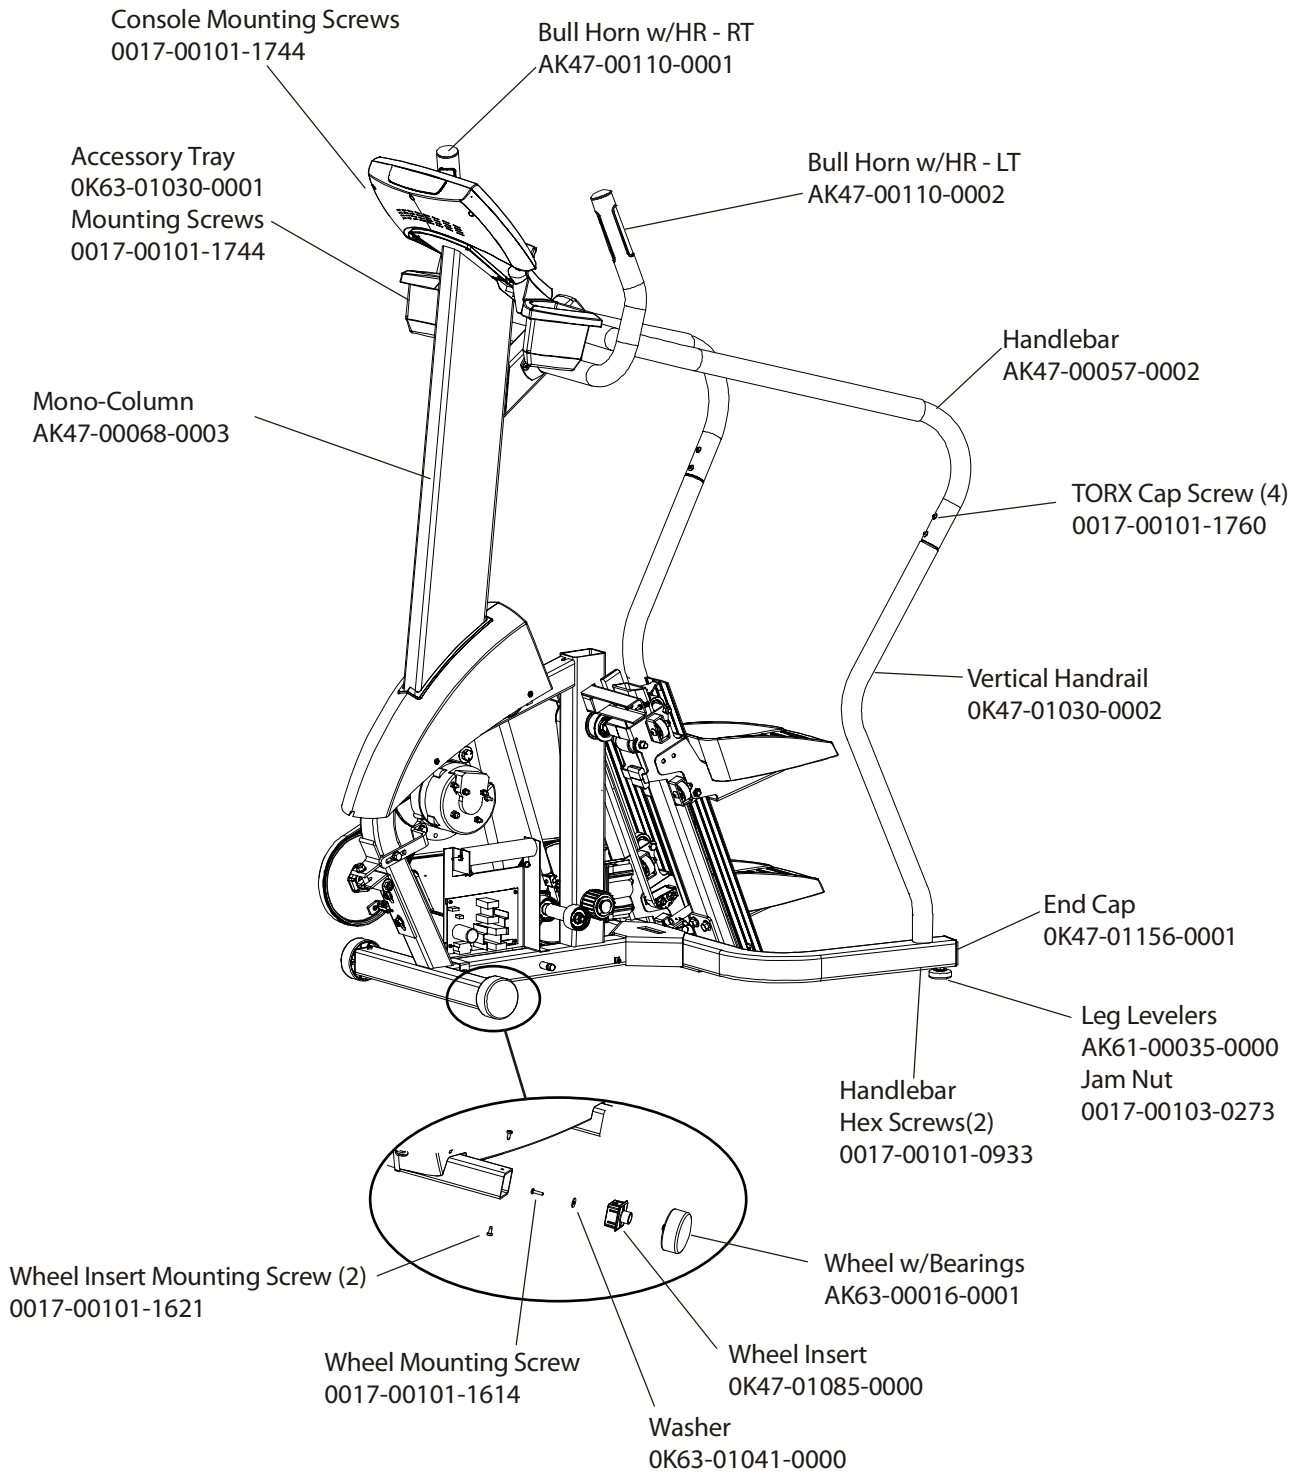

LifeFitness

ARCTIC SILVER 95Si Stairclimber

Customer Support Services
PARTS MANUAL rev 05 Apr 2011

	Page
Console Components.....	4
Frame Components	5
Shrouds and Pedal Tube.....	6
Pedal Assembly	7
Clutch/Shaft/Pulley Assembly	8
Left Clutch Assembly	9
Crossover Pulley Assembly.....	10
Alternator Assembly	11
Guide Rollers.....	12
Power Control Board and Resistors	13
Polar Receiver Assembly	14
Cables.....	15

Description	Part No.
Operation Manual	M051-00K47-A025
Hardware Bag	AK47-00106-0000
Touch-up Paint: Spray Can 0.5 oz. Bottle w/Applicator 0.33 oz. pen	0017-00008-0204 0017-00008-0205 0017-00008-0206
Service Manual	M051-00K47-A013

Description	Part No.
Domestic 120/60 Battery Charge w/Cord	118E-00001-0165
Universal Battery Charger w/o Line Cord	118E-00001-0166
Line Cord 220V/60Hz	0017-00003-0704
Line Cord 100V/50Hz	
Line Cord 240+	0017-00003-0918
Line Cord 220V/50Hz	0017-00003-0691
Line Cord 200V/50Hz	
Line Cord 230V/50Hz	