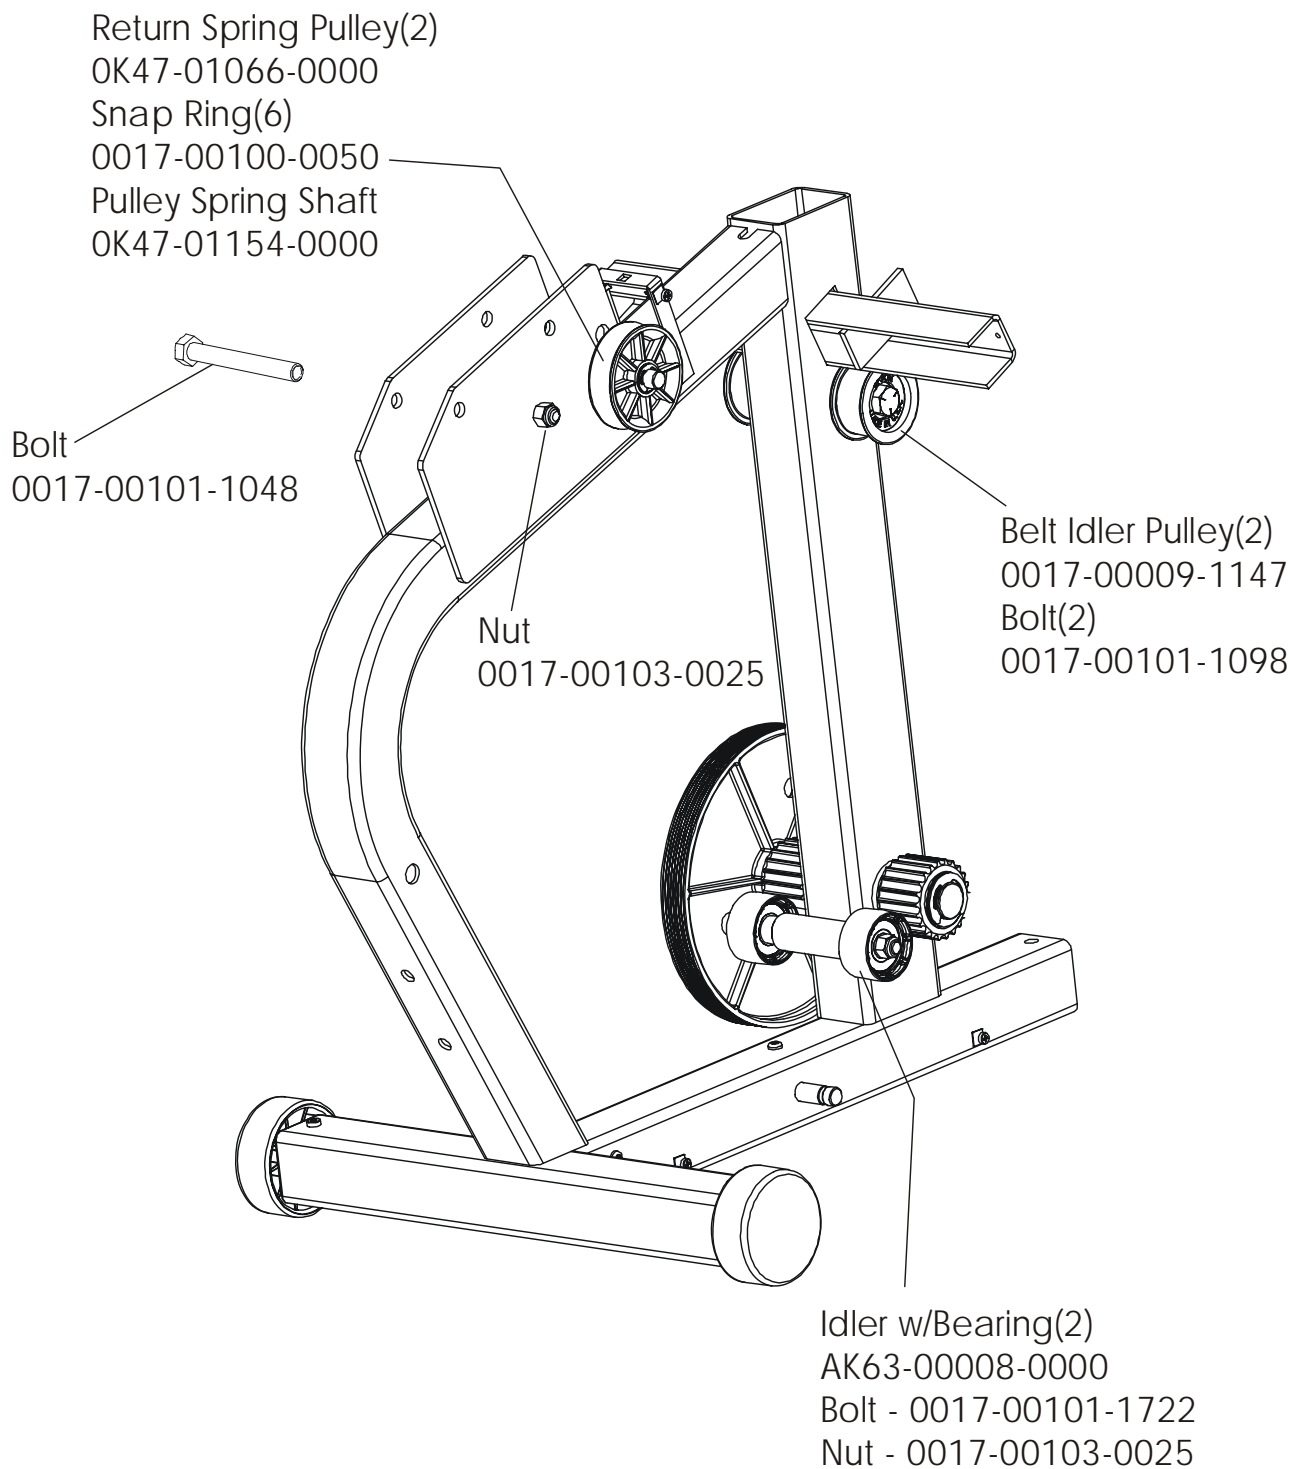

LifeFitness

ARCTIC SILVER 95Si Stairclimber

Customer Support Services
PARTS MANUAL rev 05 Apr 2011

	Page
Console Components.....	4
Frame Components	5
Shrouds and Pedal Tube.....	6
Pedal Assembly	7
Clutch/Shaft/Pulley Assembly	8
Left Clutch Assembly	9
Crossover Pulley Assembly.....	10
Alternator Assembly	11
Guide Rollers.....	12
Power Control Board and Resistors	13
Polar Receiver Assembly	14
Cables.....	15

Description	Part No.
Operation Manual	M051-00K47-A025
Hardware Bag	AK47-00106-0000
Touch-up Paint: Spray Can 0.5 oz. Bottle w/Applicator 0.33 oz. pen	0017-00008-0204 0017-00008-0205 0017-00008-0206
Service Manual	M051-00K47-A013

Language	Part No.	
	Console Assembly	Overlay/Bezel/Switch Assembly
Eng Met	AK47-00094-0001	AK47-00098-0001
Ger Met	AK47-00094-0003	AK47-00098-0003
Spn Met	AK47-00094-0004	AK47-00098-0004
Jap Met	AK47-00094-0006	AK47-00098-0006
Frn Met	AK47-00094-0007	AK47-00098-0007
Itl Met	AK47-00094-0008	AK47-00098-0008
Dut Met	AK47-00094-0009	AK47-00098-0009
Por Met	AK47-00094-0010	AK47-00098-0010

Description	Part No.
Domestic 120/60 Battery Charge w/Cord	118E-00001-0165
Universal Battery Charger w/o Line Cord	118E-00001-0166
Line Cord 220V/60Hz	0017-00003-0704
Line Cord 100V/50Hz	
Line Cord 240+	0017-00003-0918
Line Cord 220V/50Hz	0017-00003-0691
Line Cord 200V/50Hz	
Line Cord 230V/50Hz	