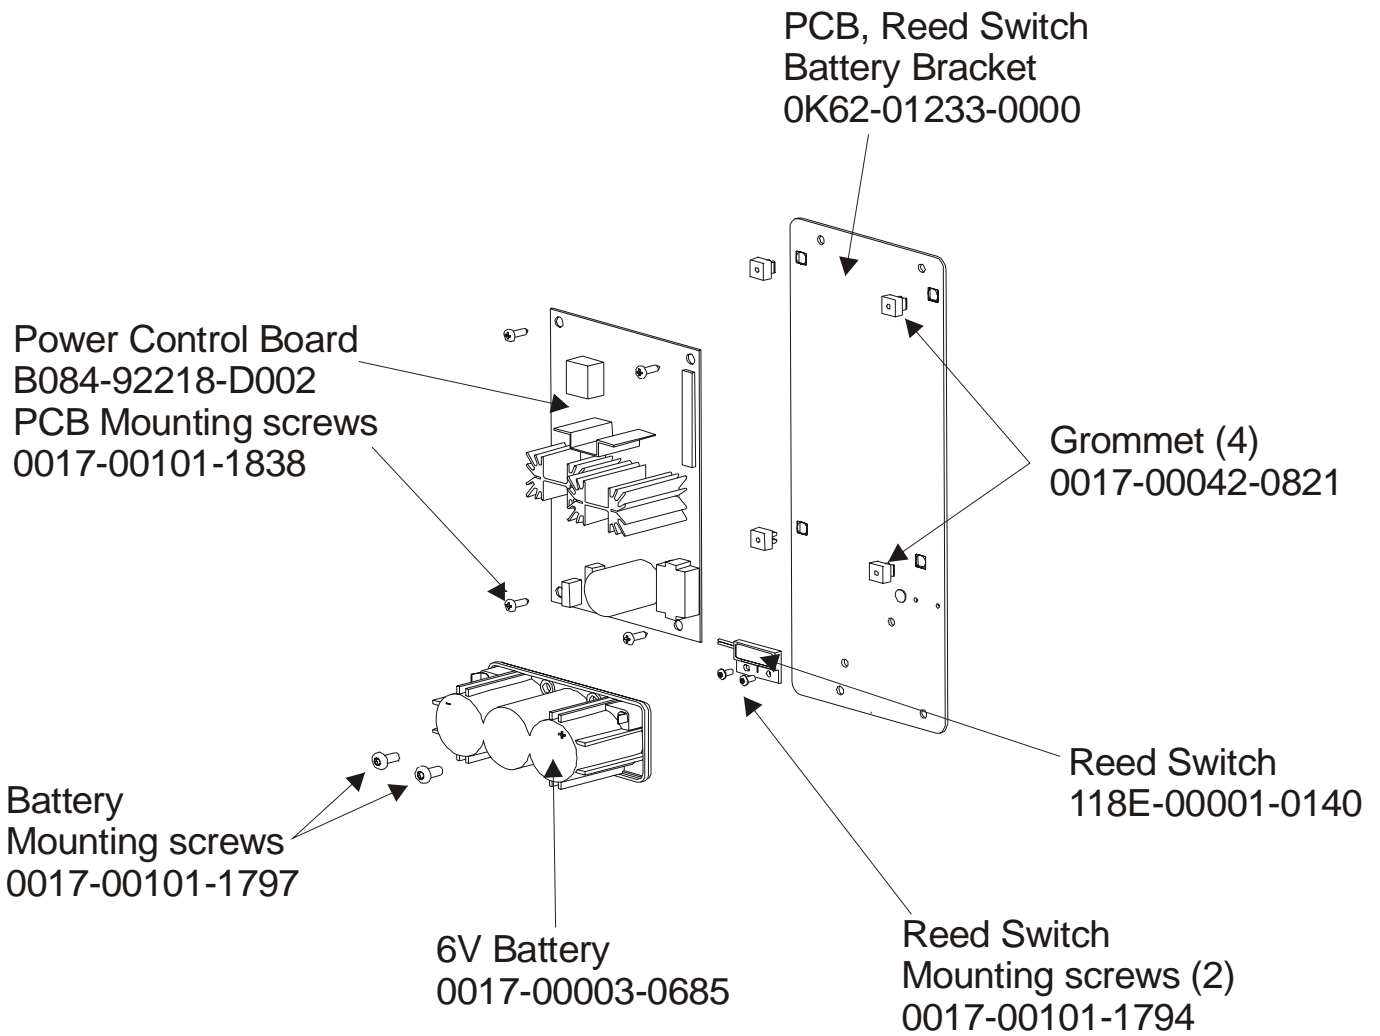

ARCTIC SILVER QUIET DRIVE 95Xi
PCB, Battery, Reed Switch & Bracket

95X-0XXX-03
S/N AXB100000 and up