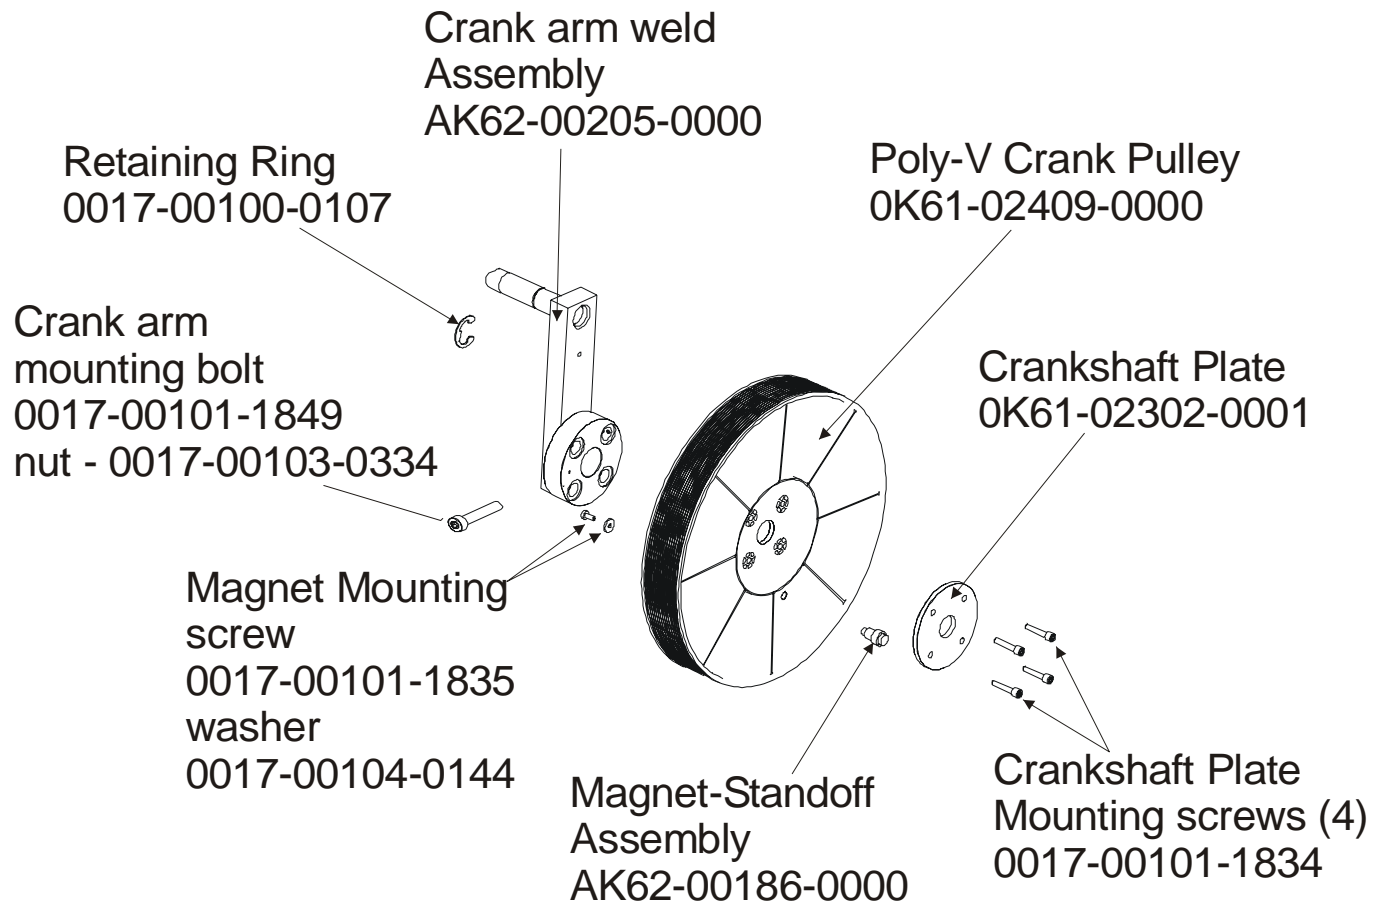

Service Kit- GK62-00002-0045

Includes:

- 1 - intermediate shaft
- 2 - bearings
- 2- sets of bearing flanges
- 4- nuts and washers

Bearing Flanges (2)  
0K62-01220-0000

1" Bearing  
0K62-01221-0000

**ARCTIC SILVER QUIET DRIVE 95Xi**  
**Crank Arm Pulley Assembly**

**95X-0XXX-03**  
**S/N AXB100000 and up**