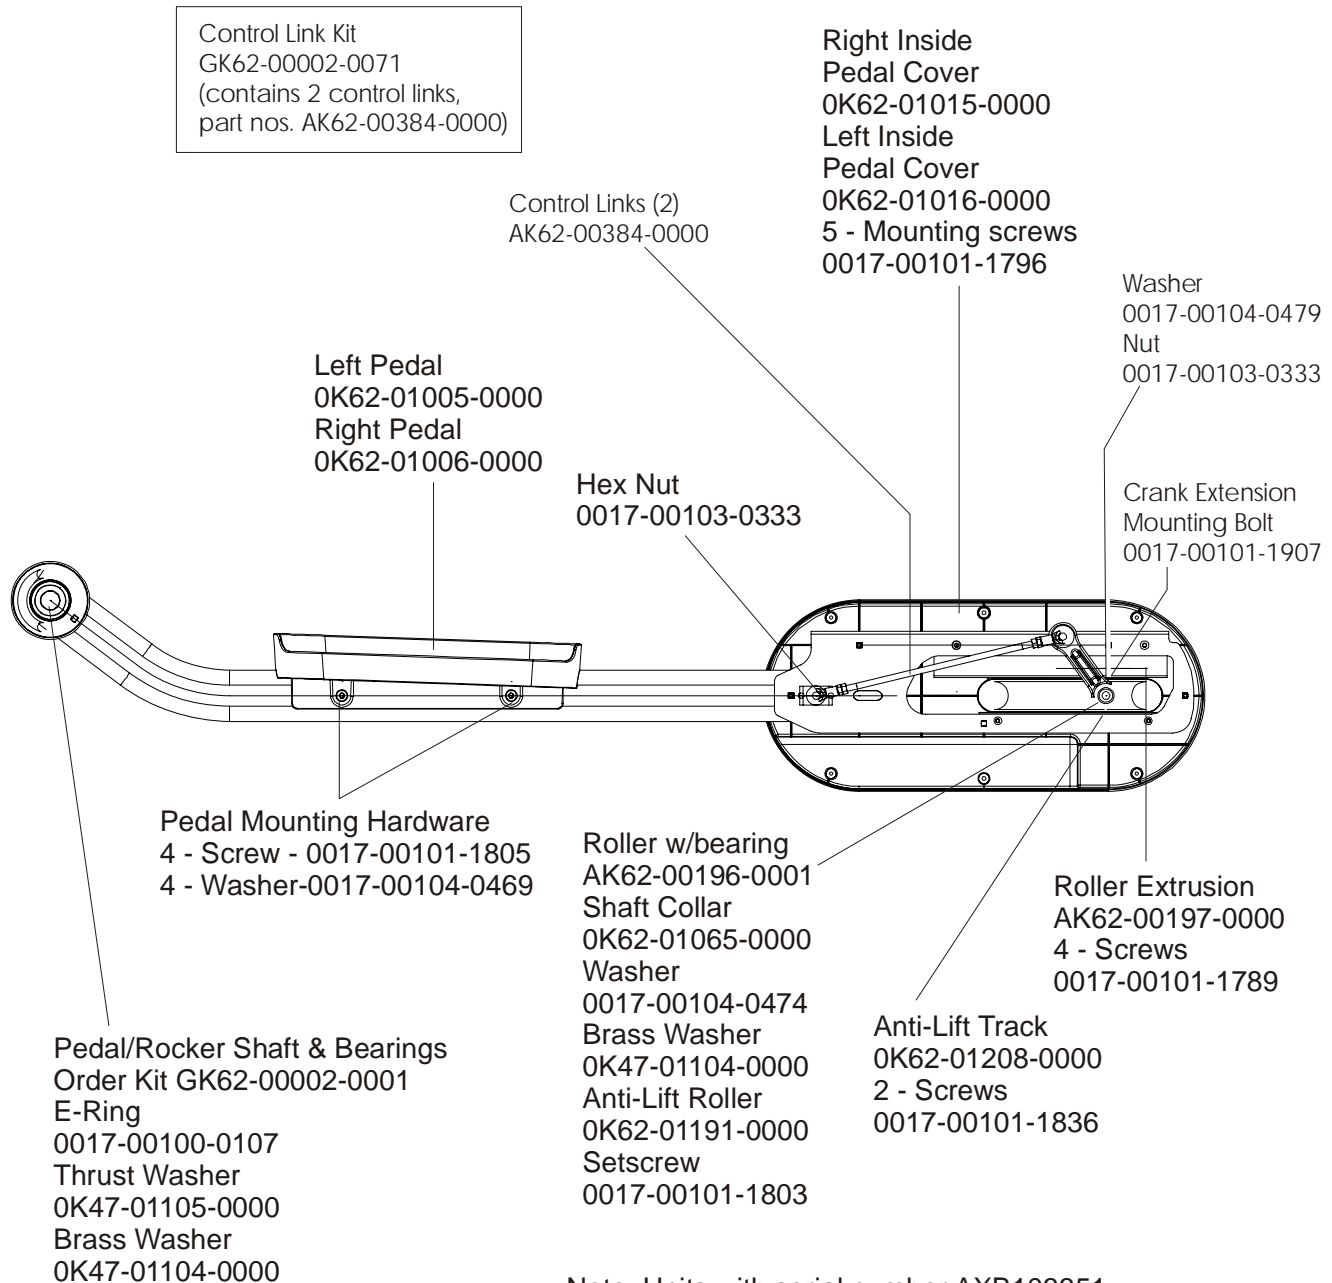

ARCTIC SILVER QUIET DRIVE 95Xi

95X-0XXX-03

Pedal Lever Assembly Components

S/N AXB100000 and up

Note: Units with serial number AXB103351 or lower will require kit GK62-00002-0015 when replacing either the tie rod assembly or the crank extension for the first time.