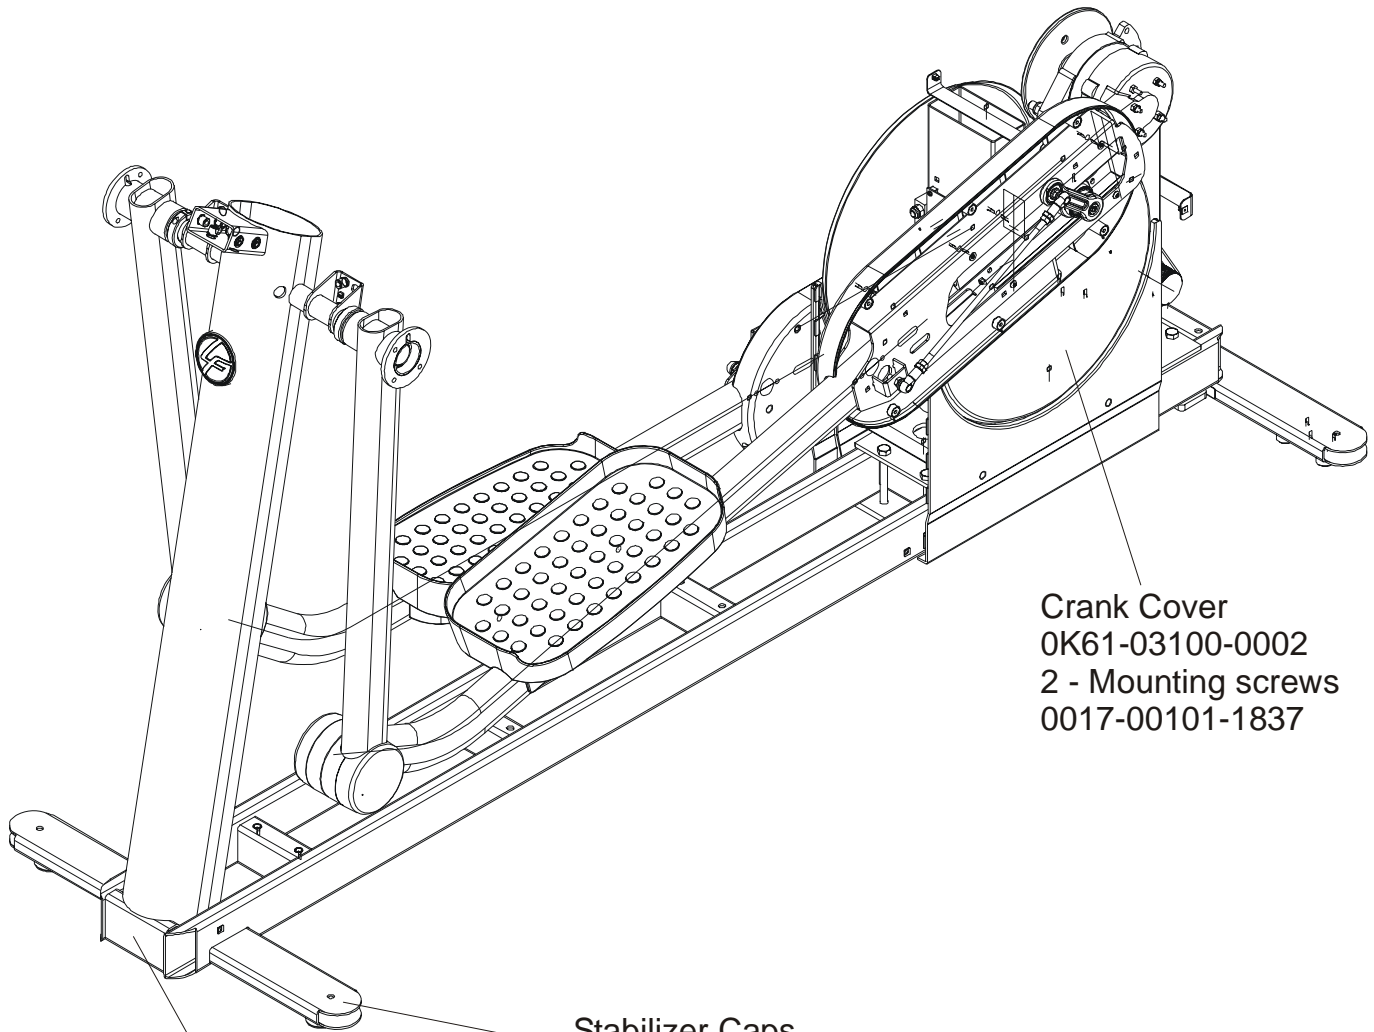

ARCTIC SILVER QUIET DRIVE 95Xi

Crank Cover and Lower Caps

95X-0XXX-03

S/N AXB100000 and up

Crank Cover
OK61-03100-0002
2 - Mounting screws
0017-00101-1837

Stabilizer Caps
4 - OK62-01003-0000

Front frame Cap
OK62-01004-0000
Mounting Screws
(Located on front sides of Ladder Frame Cover)
2- 0017-00101-1795