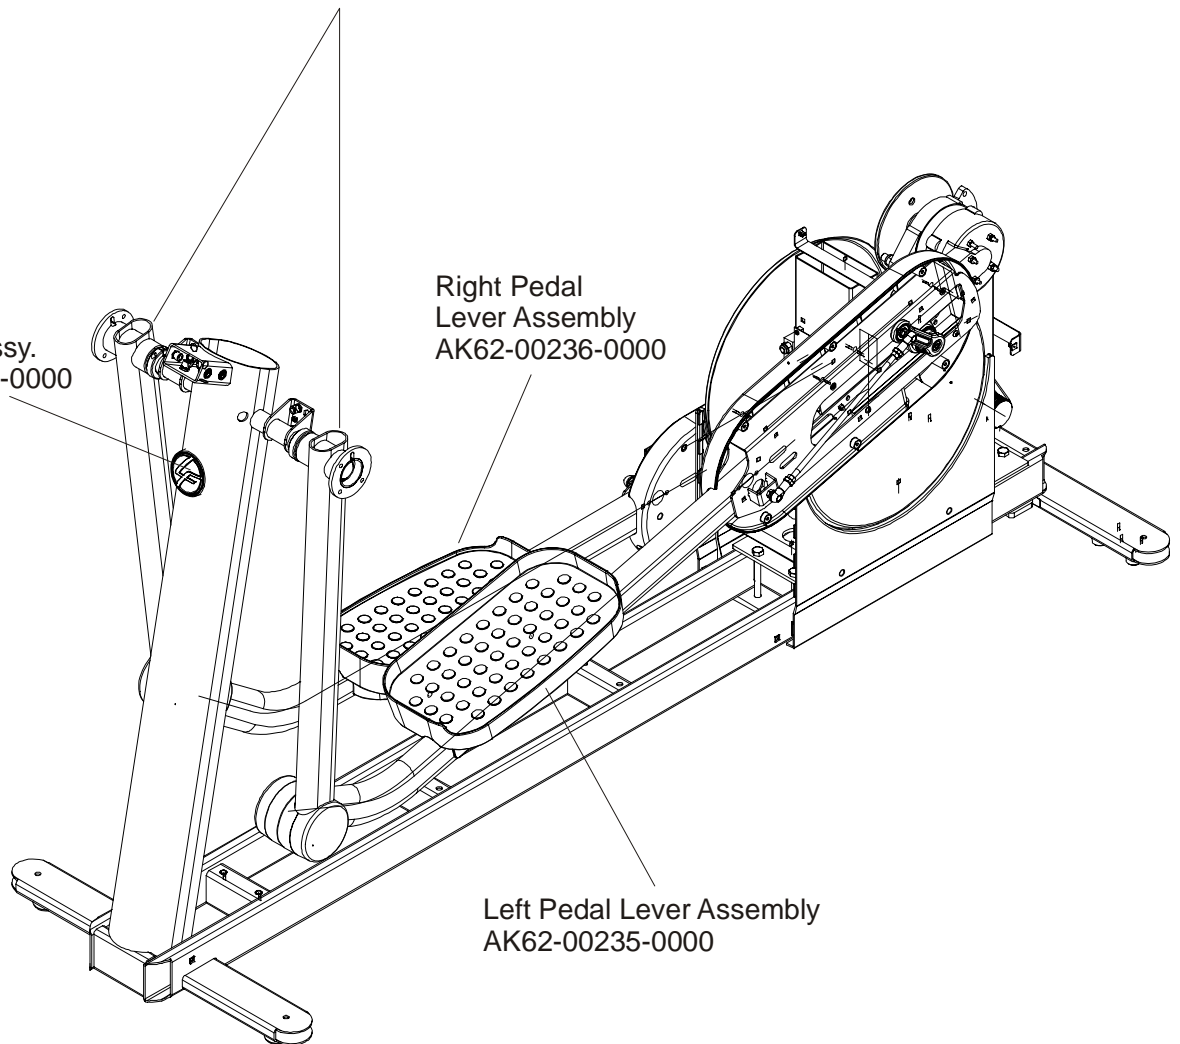

ARCTIC SILVER QUIET DRIVE 95Xi

95X-0XXX-03

Rocker Arms & Pedal Levers

S/N AXB100000 and up

Rocker Arms Kit
GK62-00002-0070
contents:

- Rocker Arms (2)
- Hardened Spacers (2)
- Oilite Washers (2)
- Retaining Rings (2)
- Loctite 620
- Alcohol pad

Rocker Arms
AK62-00002-0070
Shaft Collar w/Screws
OK61-01259-0000

LF Bug
Medallion Assy.
AK58-00245-0000

Right Pedal
Lever Assembly
AK62-00236-0000

Left Pedal Lever Assembly
AK62-00235-0000