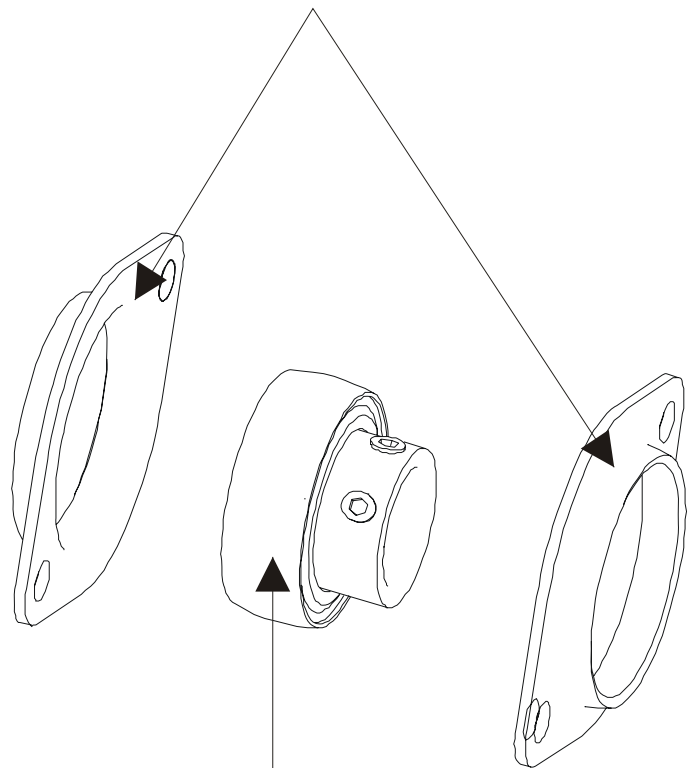

Service Kit- GK62-00002-0044

Includes:

- 1- crankshaft
- 2- bearings
- 2- sets of bearing flanges
- 4- nuts and washers

Service Kit- GK62-00002-0045

Includes:

- 1 - intermediate shaft
- 2 - bearings
- 2- sets of bearing flanges
- 4- nuts and washers

Bearing Flanges (2)
0K62-01220-0000

1" Bearing
0K62-01221-0000