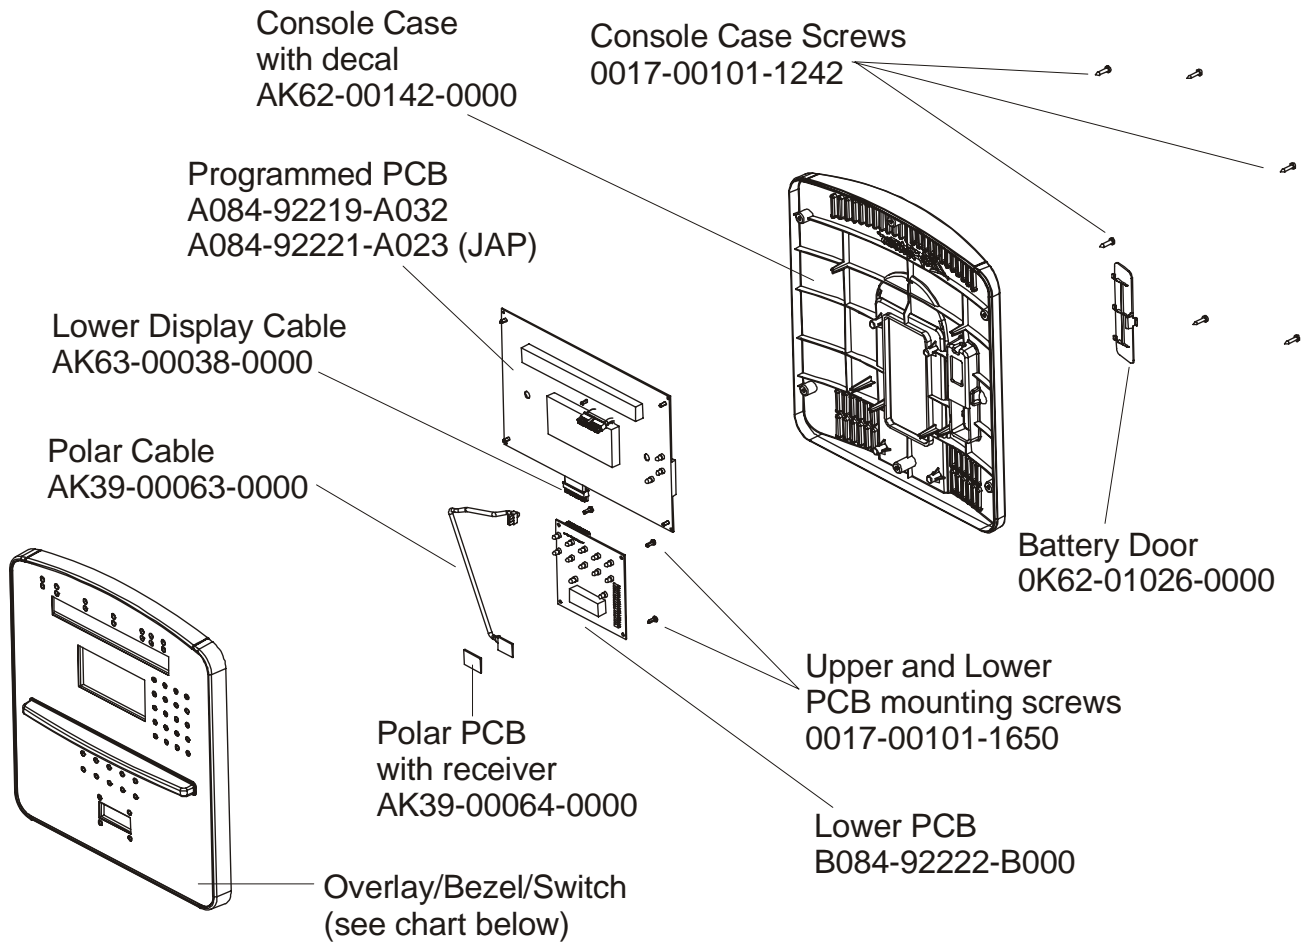

ARCTIC SILVER QUIET DRIVE 95Xi

95X-0XXX-03

Console & Related components

S/N AXB100000 and up

CONSOLE	OVERLAY/BEZEL/SWITCH	LANGUAGE
AK62-00329-0001	AK62-00191-0001	Eng + Met
AK62-00329-0003	AK62-00191-0003	Ger/Met
AK62-00329-0004	AK62-00191-0004	Spn/Met
AK62-00329-0006	AK62-00191-0006	Jap/Met
AK62-00329-0007	AK62-00191-0007	Frn/Met
AK62-00329-0008	AK62-00191-0008	Ital/Met
AK62-00329-0009	AK62-00191-0009	Dut/Met
AK62-00329-0010	AK62-00191-0010	Port/Met
AK62-00329-0014	AK62-00191-0014	Turk/Met