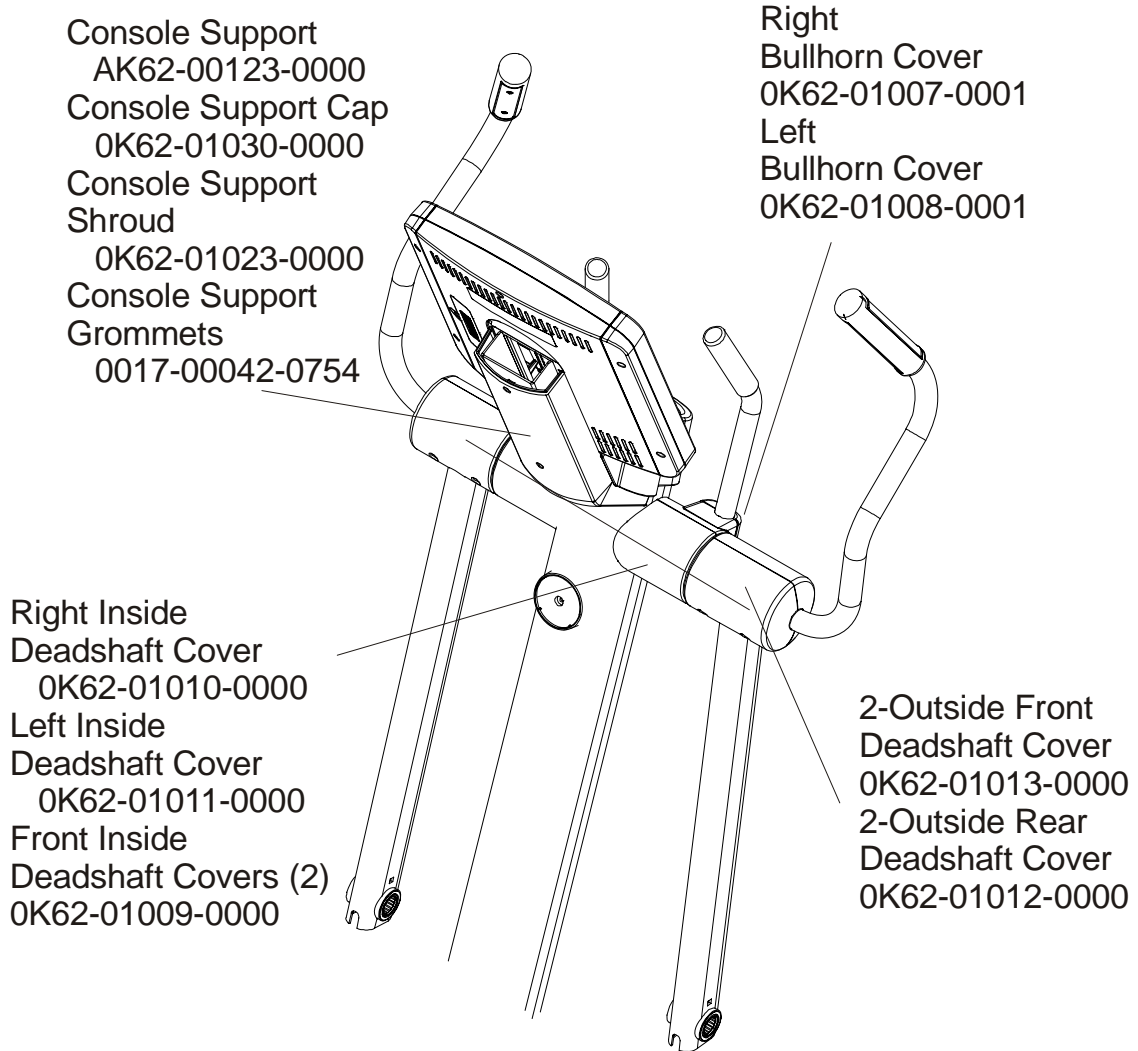

Page
CONSOLE SUPPORT & DEADSHAFT COVERS	4
HANDLEBARS AND BULLHORNS	5
CONSOLE AND RELATED COMPONENTS	6
UPPER FRAME HARDWARE	8
ROCKER ARMS AND PEDAL LEVERS	8
CRANK COVER AND LOWER CAPS	10
LOWER FRAME SHROUDS AND HARDWARE.....	11
PEDAL LEVER COMPONENTS	12
PCB, BATTERY, REED SWITCH & BRACKET	13
BEARING-INSERT ASSEMBLY	14
CRANK ARM PULLEY ASSEMBLY.....	15
DRIVE MODULE	16
DRIVE MODULE HARDWARE	17
CABLES	18

Note: The 95Xi comes with both Telemetry and LifePulse sensors.

ARCTIC SILVER QUIET DRIVE 95Xi

95X-0XXX-03

Console Support & Deadshaft Covers

S/N AXB100000 and up