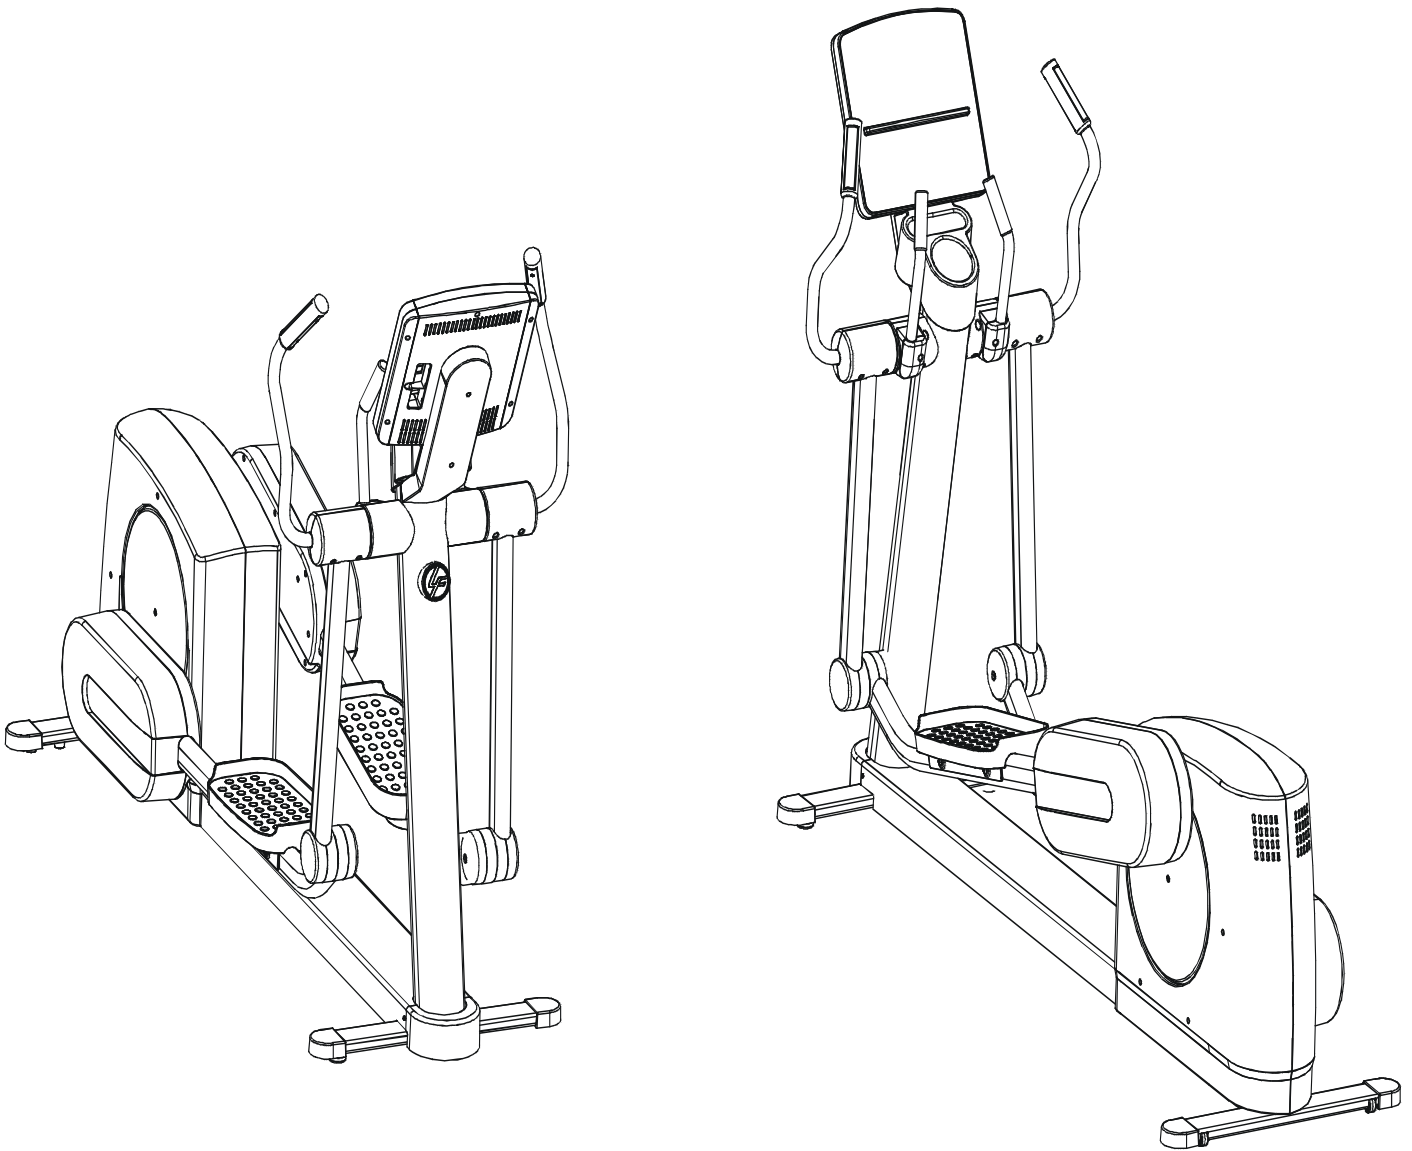

# LifeFitness

ARCTIC SILVER QUIET DRIVE CROSS TRAINER 95X-0XXX-03