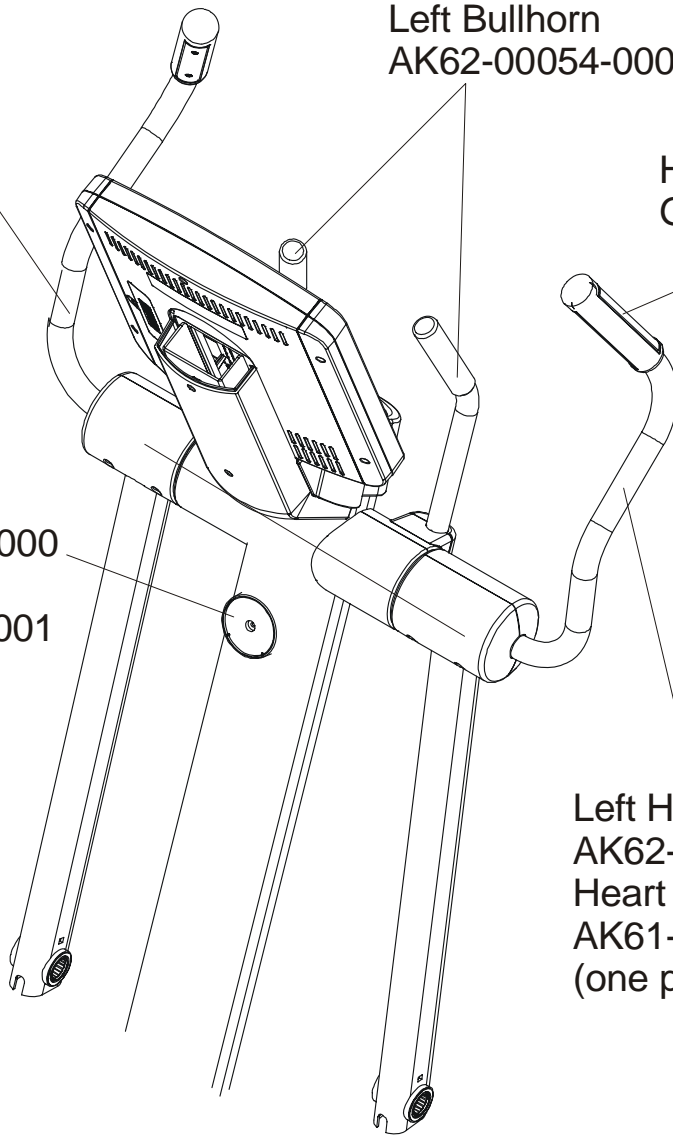

## Handlebars and Bullhorns

S/N AXB100000 and up

Right Handlebar  
AK62-00086-0000

\*Right Bullhorn  
AK62-00053-0001  
Left Bullhorn  
AK62-00054-0001

HR Sensor Kit  
GK20-00002-0005

Medallion Bug  
AK58-00245-0000  
Bug Adaptor  
0K62-01034-0001

Left Handlebar  
AK62-00087-0000  
Heart Rate Cable  
AK61-00051-0001  
(one per handlebar)

\*Right Bullhorn Assembly consists of: AK62-00057-0001 Bullhorn,  
0K62-01136-0000 Grip and 0K62-01199-0000 Gasket  
Left Bullhorn Assembly consists of: AK62-00058-0001 Bullhorn,  
0K62-01136-0000 Grip and 0K62-01199-0000 Gasket