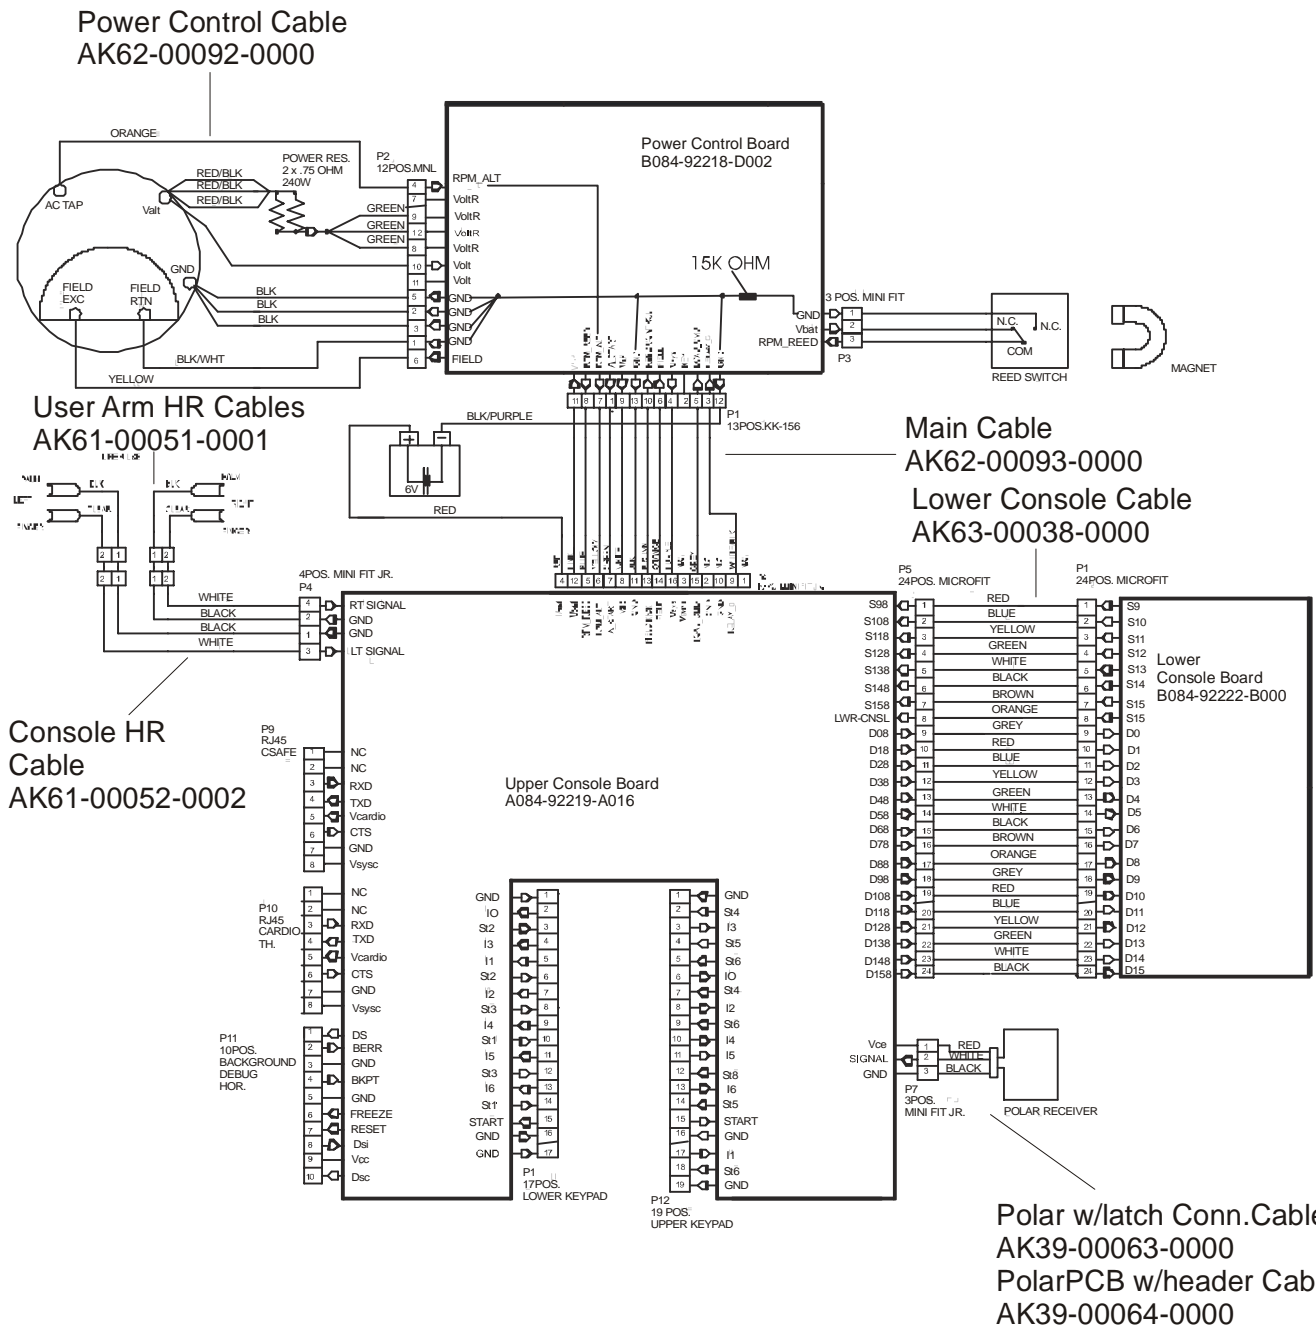

ARCTIC SILVER QUIET DRIVE 95Xi

95X-0XXX-03

Cables

S/N AXB10000 and up