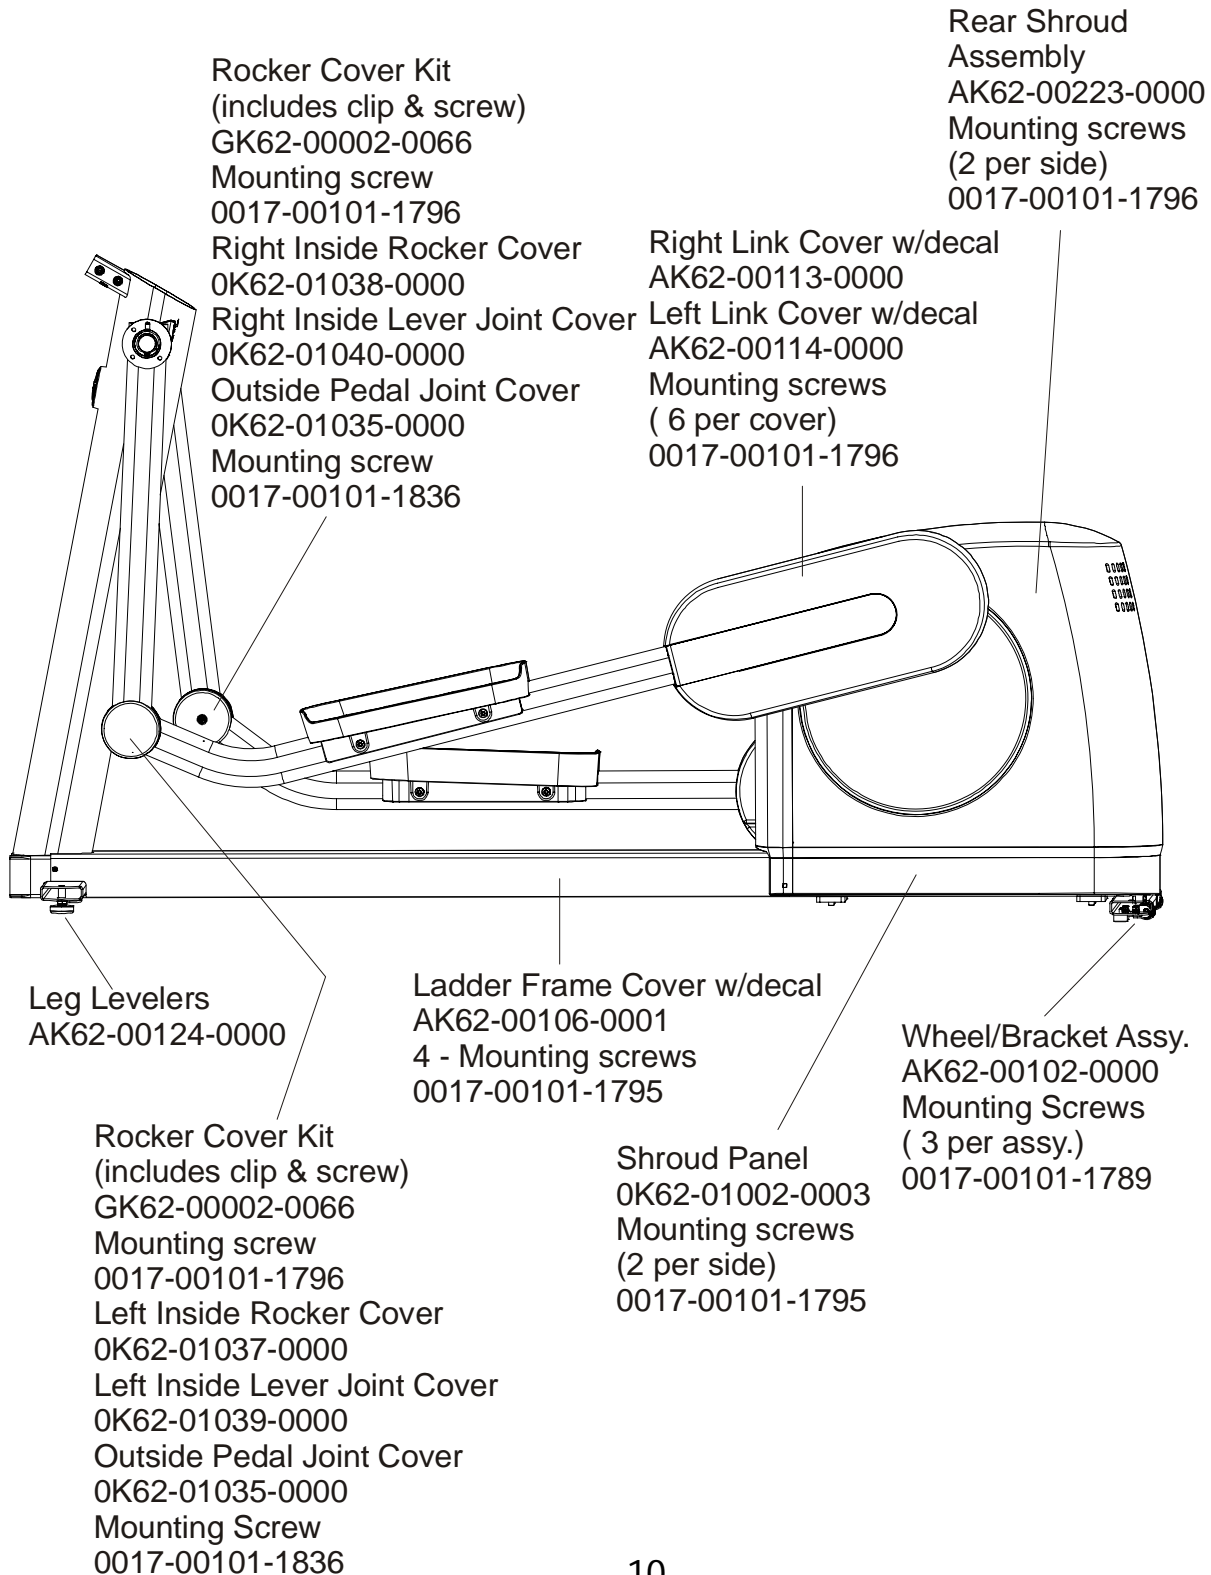

ARCTIC SILVER QUIET DRIVE 95Xi

95X-0XXX-03

Lower Frame Shrouds & Hardware

S/N AXB100000 and up