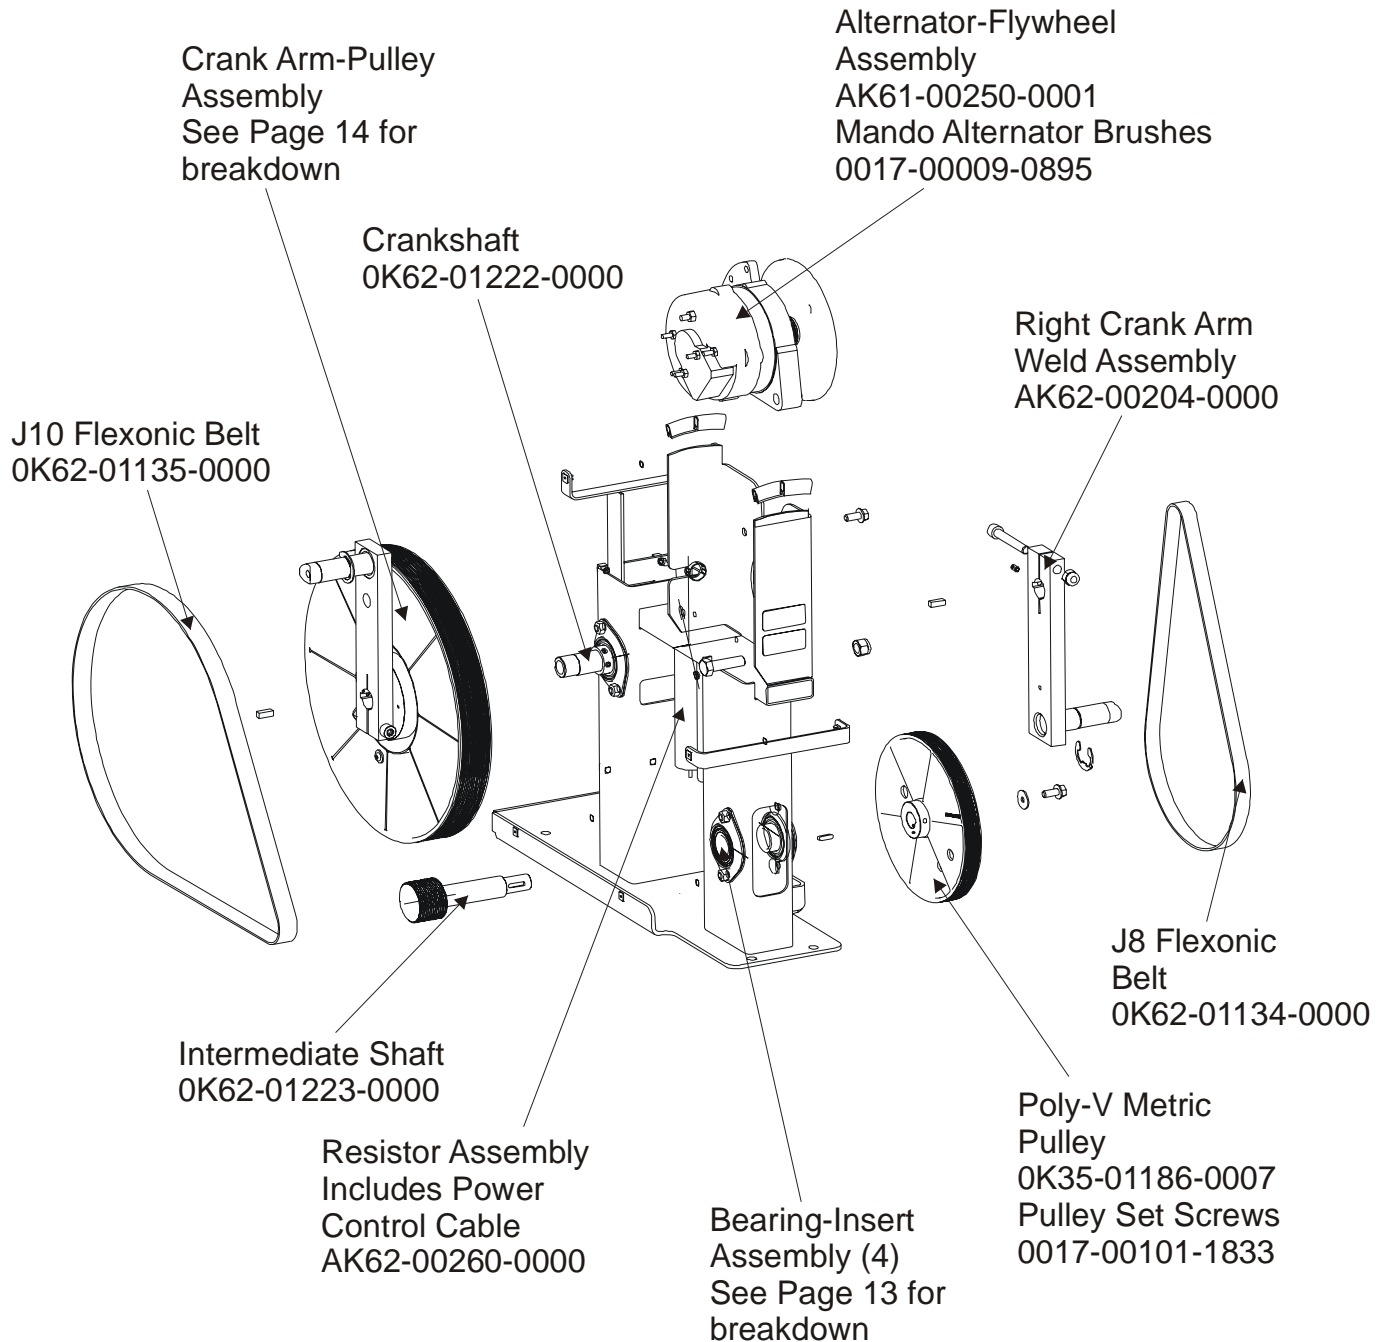

ARCTIC SILVER QUIET DRIVE 95Xi

Drive Module

95X-0XXX-03

S/N AXB100000 and up