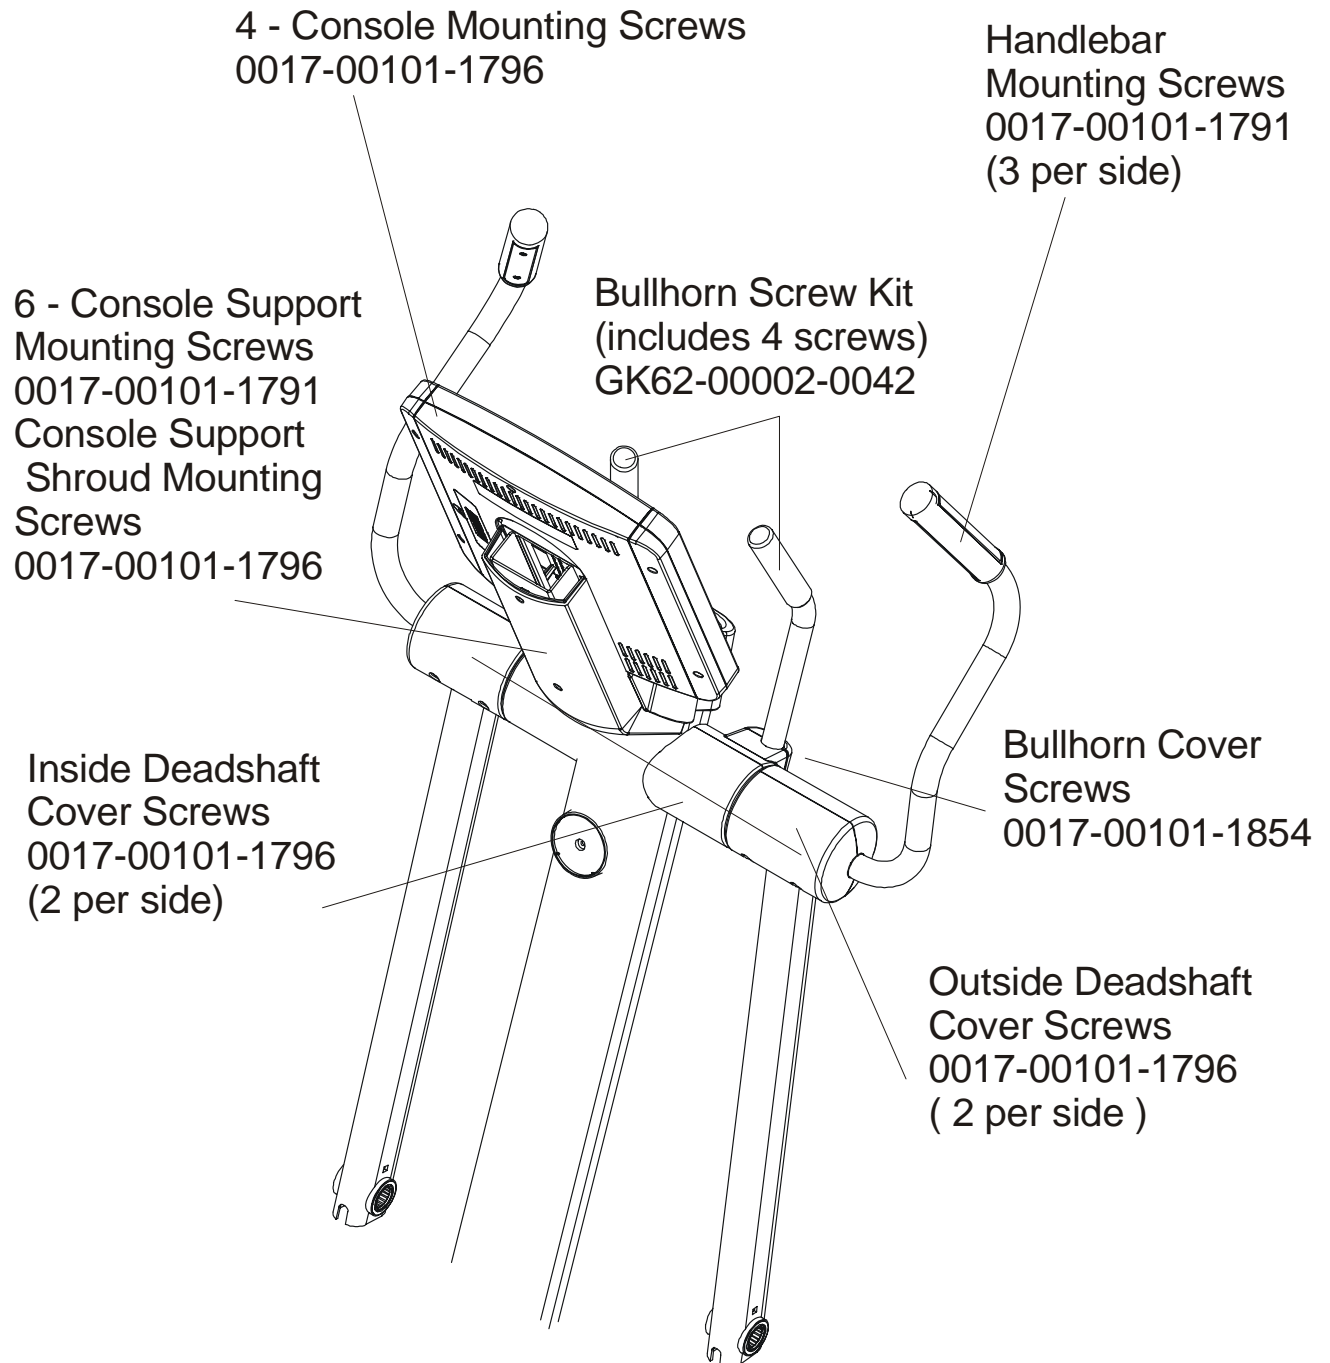

ARCTIC SILVER QUIET DRIVE 95Xi

Upper Frame Hardware

95X-0XXX-03

S/N AXB100000 and up

Items Not Shown:

Accessory Tray	0K62-01022-0000
Mounting Screws (2)	0017-00101-1846