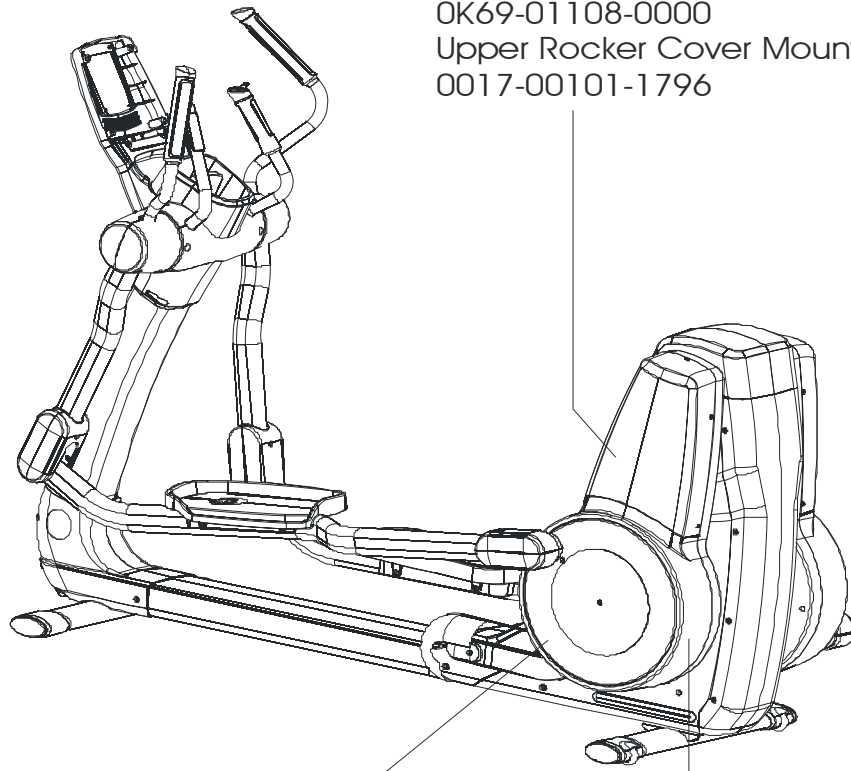

Upper Rocker Cover
(left and right)
OK69-01108-0000
Upper Rocker Cover Mounting Screws (5)
0017-00101-1796

Outside Crank Cover with Decal
(left and right)
AK69-00096-0000
Outside Crank Cover Mounting Screws (2)
0017-00101-1988

Lower Rocker Cover
(left and right)
OK69-01109-0000
Lower Rocker Cover Mounting Screws (6)
0017-0010-1796