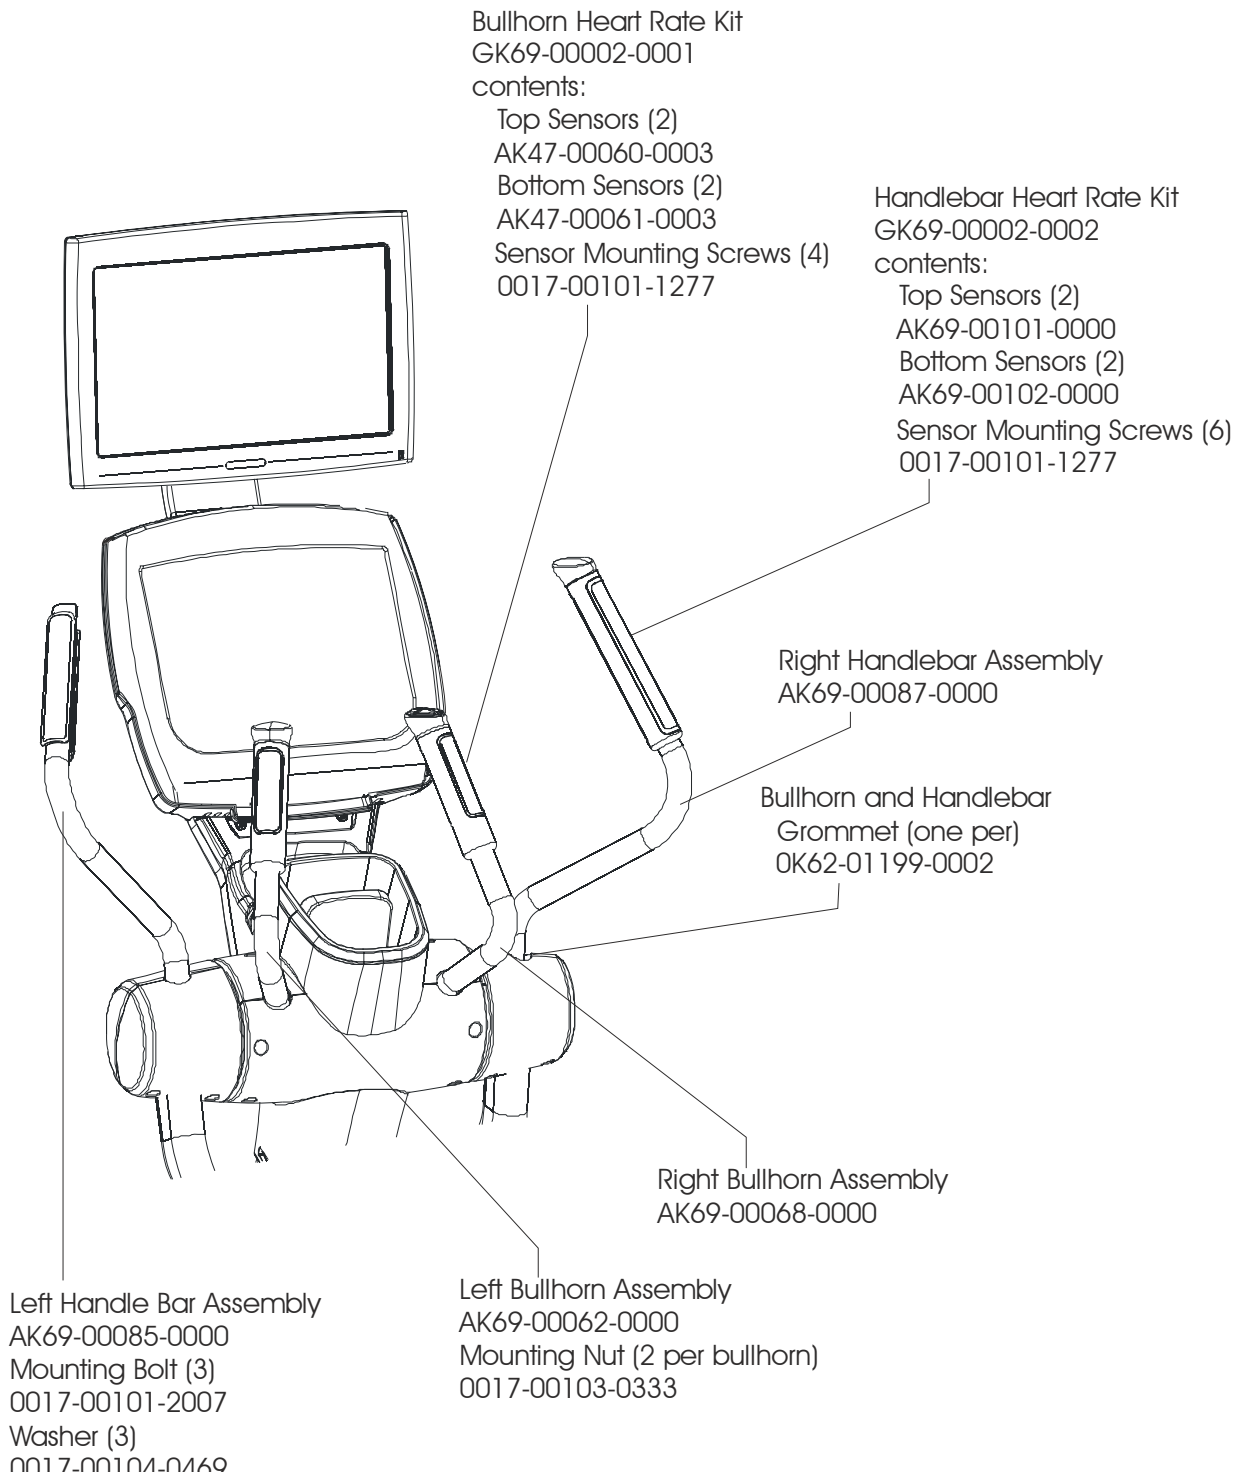

Description	Part No.
OPERATION MANUAL - (ENG)	M051-00K69-A002
(For units equipped with 15" LCD consoles only)+36V POWER SUPPLY LINE CORD DOM 10A, 125V LINE CORD CONT 10A, 250V LINE CORD U.K. 10A LINE CORD AUSTRALIA LINE CORD CHINA 10A, 250V	0017-00003-1037 0017-00003-0704 0017-00003-0691 0017-00003-0889 0017-00003-0918 0017-00003-1012
TOUCH UP PAINT: SPRAY CAN .5 OZ BOTTLE W/APPLICATOR .33 OZ PEN	0017-00008-0204 0017-00008-0205 0017-00008-0206
BRKT ASSY: POWER/COAX INPUT ASSEMBLY CONSISTS OF: 1) POWER COAX BRACKET 2) F-TYPE PANEL CONNECTOR 3) CAT-5 RECEPTACLE	AK66-00036-0000 0K66-01063-0000 0017-00021-2846 0017-00021-2980
HARDWARE BAG	AK69-00136-0000

7-inch Inspire LCD console

15-inch Engage LCD console

Achieve LED console

Not Shown
Console Support Bracket
AK69-00081-0000

Console Mounting Screws (4)
0017-00101-1972

Upper Back Cover
OK69-01126-0000

Back Console Cover
OK69-01122-0000
Mounting Screws (2)
0017-00101-1796

Back Cover Assembly
AK69-00115-0000

Power/Coax Input Bracket Assembly
(see page 3)
AK66-00036-0000

Monocolumn Assembly
AK69-00111-0000
Mounting Bolts (6)
0017-00101-1931
Washers (6)
0017-00104-0469

Dead Shaft
OK69-01002-0000
Mounting Bolts (2)
0017-00101-1925
Washers (2)
0017-00104-0469