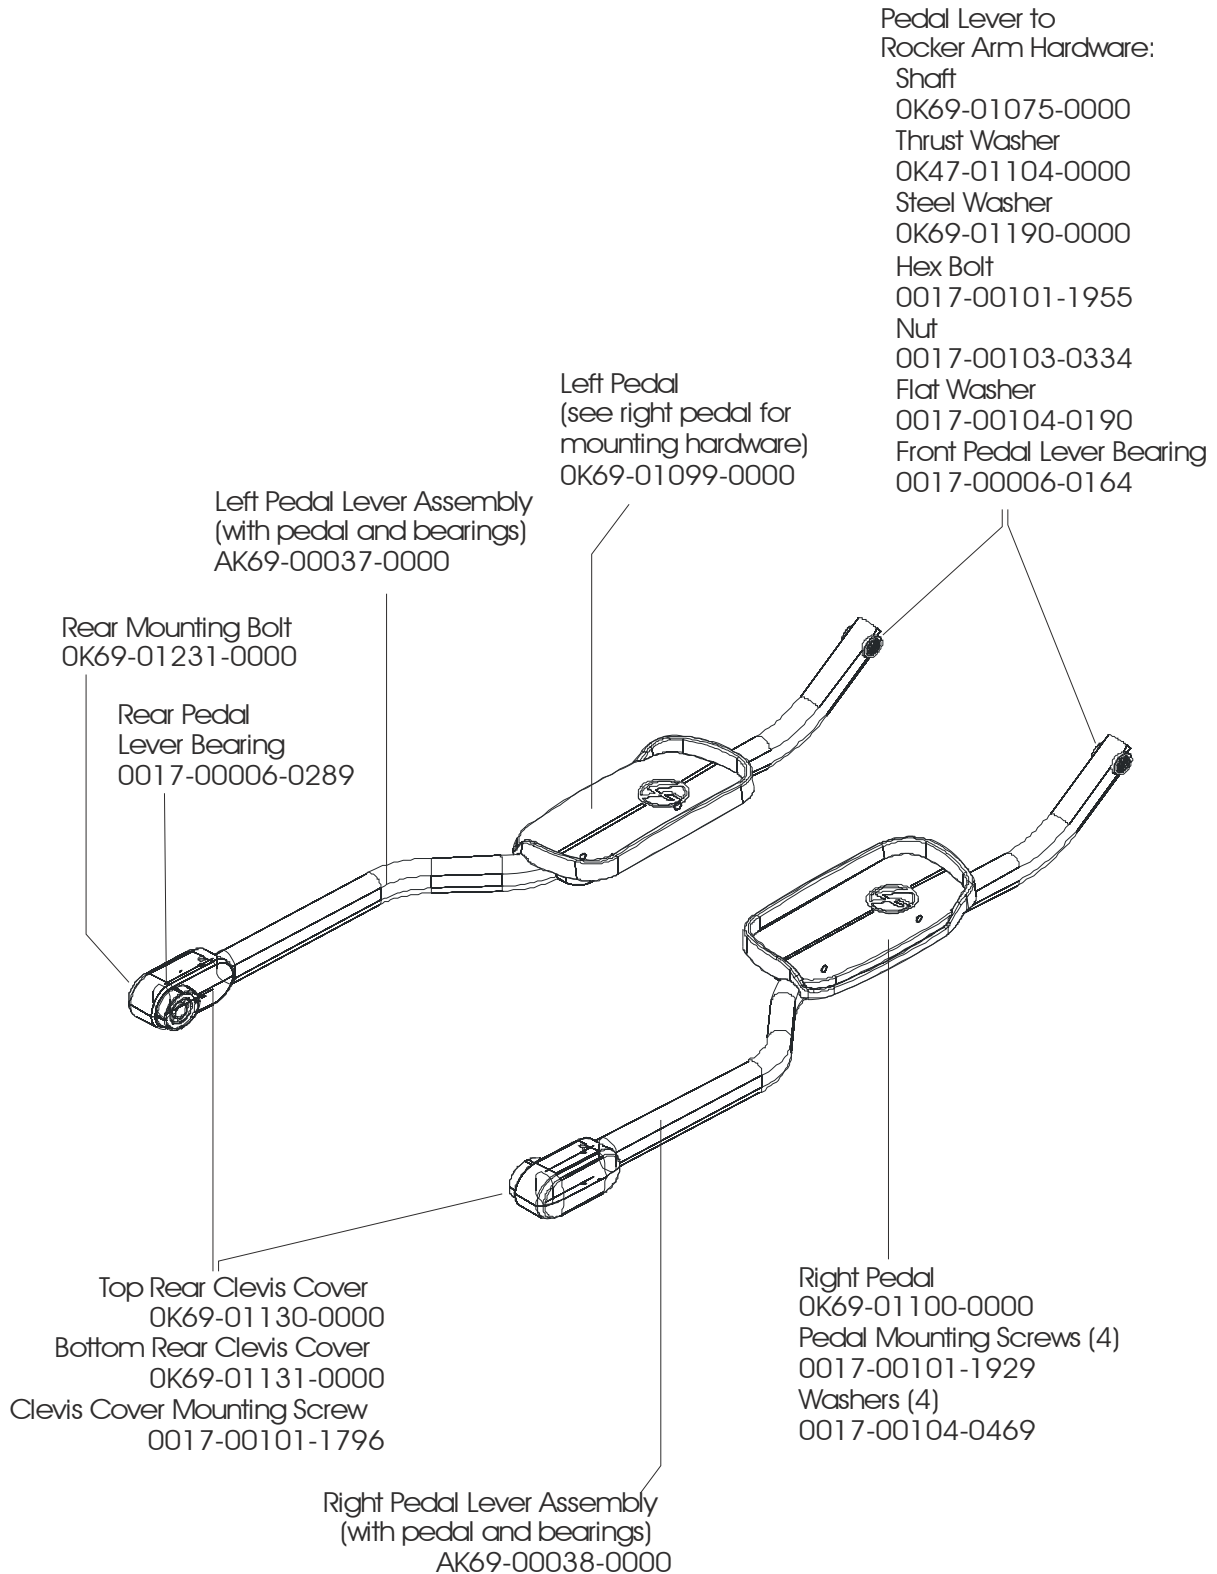

Description	Part No.
OPERATION MANUAL - (ENG)	M051-00K69-A002
(For units equipped with 15" LCD consoles only)+36V POWER SUPPLY LINE CORD DOM 10A, 125V LINE CORD CONT 10A, 250V LINE CORD U.K. 10A LINE CORD AUSTRALIA LINE CORD CHINA 10A, 250V	0017-00003-1037 0017-00003-0704 0017-00003-0691 0017-00003-0889 0017-00003-0918 0017-00003-1012
TOUCH UP PAINT: SPRAY CAN .5 OZ BOTTLE W/APPLICATOR .33 OZ PEN	0017-00008-0204 0017-00008-0205 0017-00008-0206
BRKT ASSY: POWER/COAX INPUT ASSEMBLY CONSISTS OF: 1) POWER COAX BRACKET 2) F-TYPE PANEL CONNECTOR 3) CAT-5 RECEPTACLE	AK66-00036-0000 0K66-01063-0000 0017-00021-2846 0017-00021-2980
HARDWARE BAG	AK69-00136-0000

Back Cover Assembly
AK69-00115-0000

Power/Coax Input Bracket Assembly
(see page 3)
AK66-00036-0000

Monocolumn Assembly
AK69-00111-0000
Mounting Bolts (6)
0017-00101-1931
Washers (6)
0017-00104-0469

Dead Shaft
OK69-01002-0000
Mounting Bolts (2)
0017-00101-1925
Washers (2)
0017-00104-0469

Main Frame Cover
OK69-01132-0000
Mounting Screw (2)
0017-00101-1986

Rocking Link Cover
(right and left)
OK69-01119-0000
Link Cover Mounting Screw
0017-00101-1940

Lower Left Rocking Link Assembly
AK69-00113-0000
Front Rocking Link Mounting Screw
0017-00101-1904
Washer
0017-00104-0409
Front Spacer
OK69-01079-0000
Rear Rocking Link Mounting Screw
0017-00101-2023
Rear Spacer
OK69-01178-0000