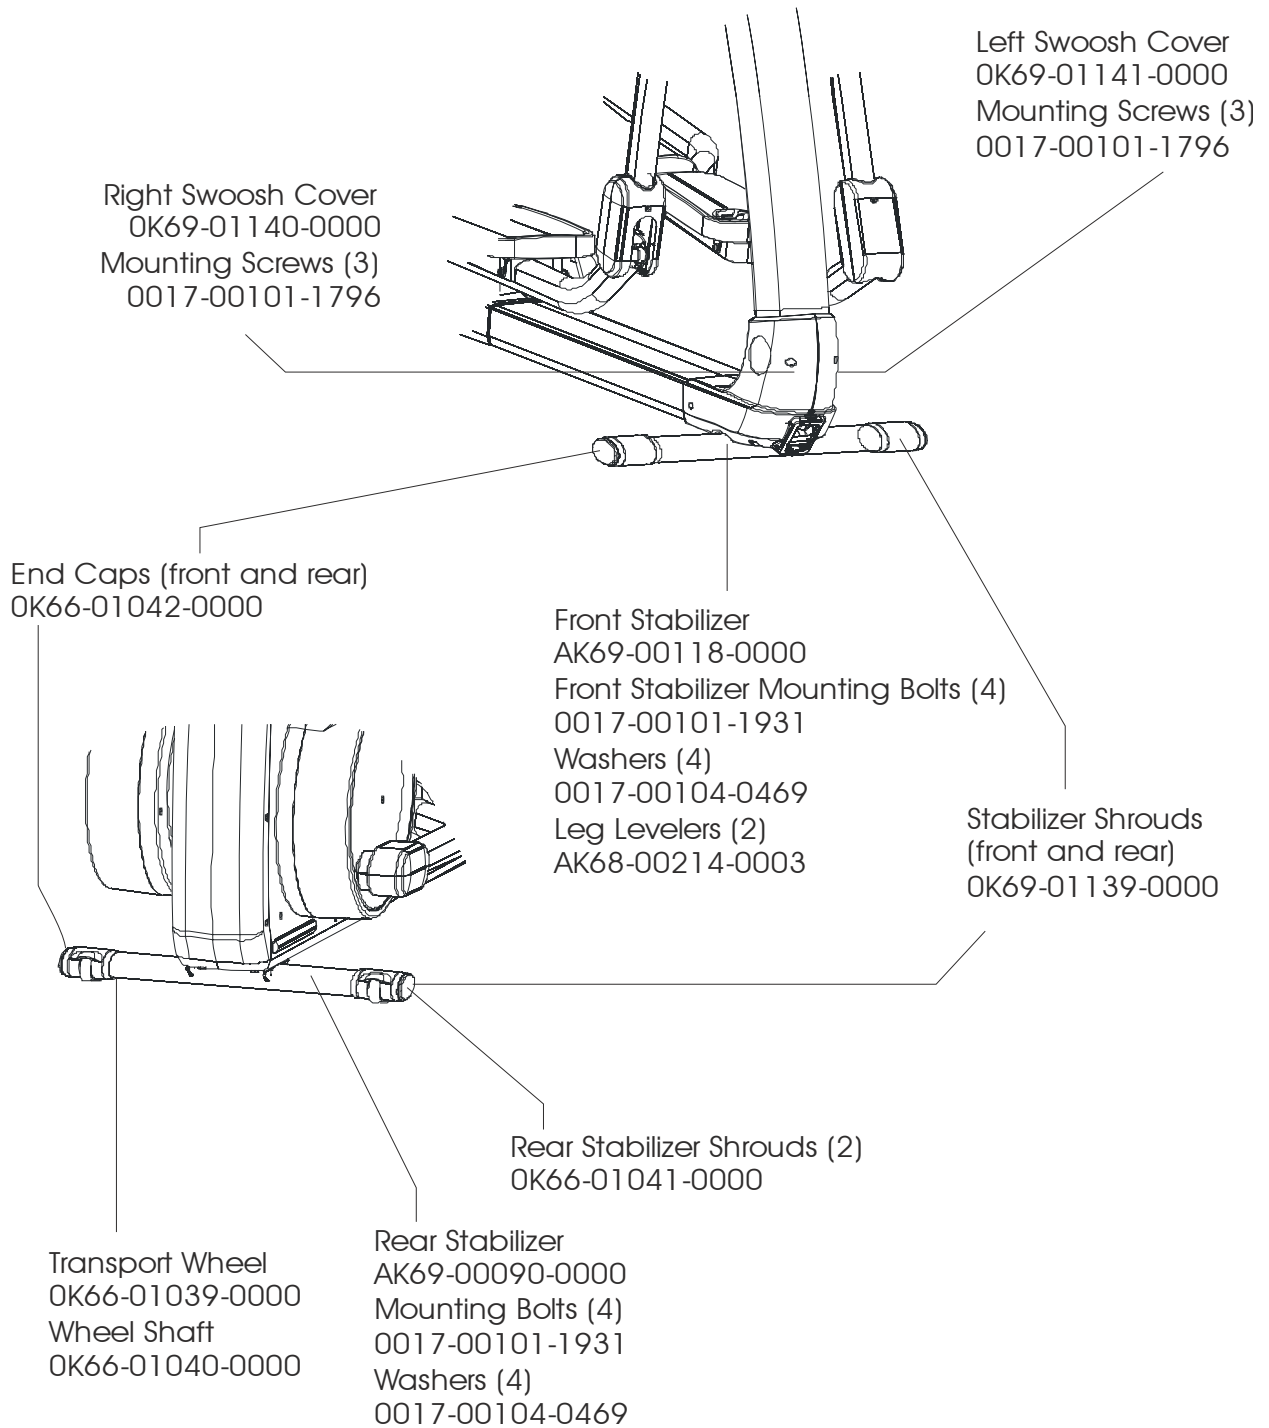

Description	Part No.
OPERATION MANUAL - (ENG)	M051-00K69-A002
(For units equipped with 15" LCD consoles only)+36V POWER SUPPLY LINE CORD DOM 10A, 125V LINE CORD CONT 10A, 250V LINE CORD U.K. 10A LINE CORD AUSTRALIA LINE CORD CHINA 10A, 250V	0017-00003-1037 0017-00003-0704 0017-00003-0691 0017-00003-0889 0017-00003-0918 0017-00003-1012
TOUCH UP PAINT: SPRAY CAN .5 OZ BOTTLE W/APPLICATOR .33 OZ PEN	0017-00008-0204 0017-00008-0205 0017-00008-0206
BRKT ASSY: POWER/COAX INPUT ASSEMBLY CONSISTS OF: 1) POWER COAX BRACKET 2) F-TYPE PANEL CONNECTOR 3) CAT-5 RECEPTACLE	AK66-00036-0000 0K66-01063-0000 0017-00021-2846 0017-00021-2980
HARDWARE BAG	AK69-00136-0000

Back Cover Assembly
AK69-00115-0000

Power/Coax Input Bracket Assembly
(see page 3)
AK66-00036-0000

Monocolumn Assembly
AK69-00111-0000
Mounting Bolts (6)
0017-00101-1931
Washers (6)
0017-00104-0469

Dead Shaft
OK69-01002-0000
Mounting Bolts (2)
0017-00101-1925
Washers (2)
0017-00104-0469

Main Frame Cover
OK69-01132-0000
Mounting Screw (2)
0017-00101-1986

Rocking Link Cover
(right and left)
OK69-01119-0000
Link Cover Mounting Screw
0017-00101-1940

Lower Left Rocking Link Assembly
AK69-00113-0000
Front Rocking Link Mounting Screw
0017-00101-1904
Washer
0017-00104-0409
Front Spacer
OK69-01079-0000
Rear Rocking Link Mounting Screw
0017-00101-2023
Rear Spacer
OK69-01178-0000