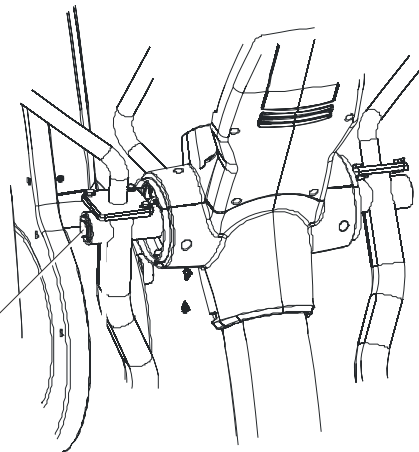

Back Cover Assembly
AK69-00115-0000

Power/Coax Input Bracket Assembly
(see page 3)
AK66-00036-0000

Monocolumn Assembly
AK69-00111-0000
Mounting Bolts (6)
0017-00101-1931
Washers (6)
0017-00104-0469

Dead Shaft
OK69-01002-0000
Mounting Bolts (2)
0017-00101-1925
Washers (2)
0017-00104-0469