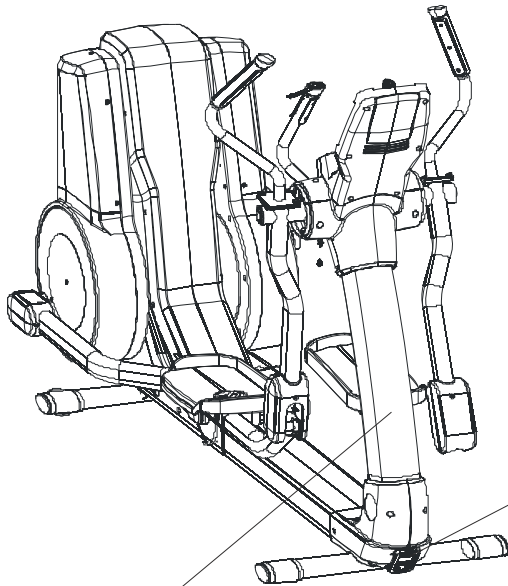

Power/Coax Input Bracket Assembly
(see page 3)
AK66-00036-0000

Monocolumn Assembly
AK69-00111-0000
Mounting Bolts (6)
0017-00101-1931
Washers (6)
0017-00104-0469