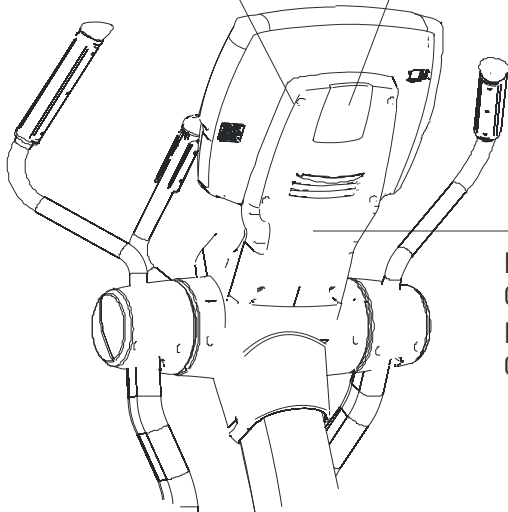

Description	Part No.
OPERATION MANUAL - (ENG)	M051-00K69-A002
(For units equipped with 15" LCD consoles only)+36V POWER SUPPLY LINE CORD DOM 10A, 125V LINE CORD CONT 10A, 250V LINE CORD U.K. 10A LINE CORD AUSTRALIA LINE CORD CHINA 10A, 250V	0017-00003-1037 0017-00003-0704 0017-00003-0691 0017-00003-0889 0017-00003-0918 0017-00003-1012
TOUCH UP PAINT: SPRAY CAN .5 OZ BOTTLE W/APPLICATOR .33 OZ PEN	0017-00008-0204 0017-00008-0205 0017-00008-0206
BRKT ASSY: POWER/COAX INPUT ASSEMBLY CONSISTS OF: 1) POWER COAX BRACKET 2) F-TYPE PANEL CONNECTOR 3) CAT-5 RECEPTACLE	AK66-00036-0000 0K66-01063-0000 0017-00021-2846 0017-00021-2980
HARDWARE BAG	AK69-00136-0000

7-inch Inspire LCD console

15-inch Engage LCD console

Achieve LED console

Not Shown
Console Support Bracket
AK69-00081-0000

Console Mounting Screws (4)
0017-00101-1972

Upper Back Cover
OK69-01126-0000

Back Console Cover
OK69-01122-0000
Mounting Screws (2)
0017-00101-1796