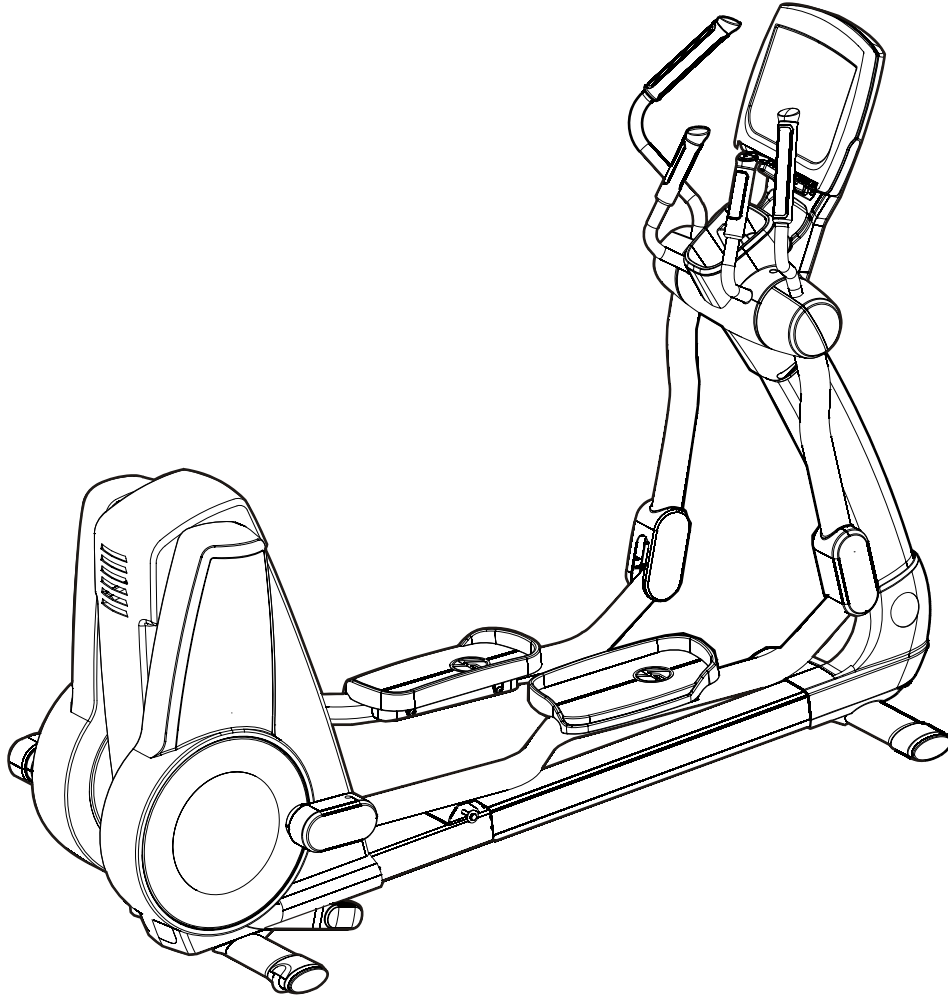

LifeFitness

Elevation Cross-trainer 95X-ALLXX-01

Customer Support Services PARTS MANUAL rev 21 Oct 2008

Miscellaneous	3
Consoles	4
Back Console Cover and Console Support Bracket	5
Collar Covers and Dead Shaft End Caps.....	6
Bullhorns and Handlebars	7
Monocolumn and Deadshaft	8
Swoosh Covers and Stabilizer Assemblies	9
Rocker Arms and Front Clevis Covers	10
Pedal Levers	11
Frame Cover and Rocking Links	12
Rocker Assembly Covers.....	13
Rocker Assembly Components.....	14
Rear Tower Covers	15
Battery, GBC, and Poly-V Belt	16
Upper Tower Components	17
Cables.....	18

Description	Part No.
OPERATION MANUAL - (ENG)	M051-00K69-A002
(For units equipped with 15" LCD consoles only)+36V POWER SUPPLY LINE CORD DOM 10A, 125V LINE CORD CONT 10A, 250V LINE CORD U.K. 10A LINE CORD AUSTRALIA LINE CORD CHINA 10A, 250V	0017-00003-1037 0017-00003-0704 0017-00003-0691 0017-00003-0889 0017-00003-0918 0017-00003-1012
TOUCH UP PAINT: SPRAY CAN .5 OZ BOTTLE W/APPLICATOR .33 OZ PEN	0017-00008-0204 0017-00008-0205 0017-00008-0206
BRKT ASSY: POWER/COAX INPUT ASSEMBLY CONSISTS OF: 1) POWER COAX BRACKET 2) F-TYPE PANEL CONNECTOR 3) CAT-5 RECEPTACLE	AK66-00036-0000 0K66-01063-0000 0017-00021-2846 0017-00021-2980
HARDWARE BAG	AK69-00136-0000

7-inch Inspire LCD console

15-inch Engage LCD console

Achieve LED console

Not Shown
Console Support Bracket
AK69-00081-0000

Console Mounting Screws (4)
0017-00101-1972

Upper Back Cover
OK69-01126-0000

Back Console Cover
OK69-01122-0000
Mounting Screws (2)
0017-00101-1796