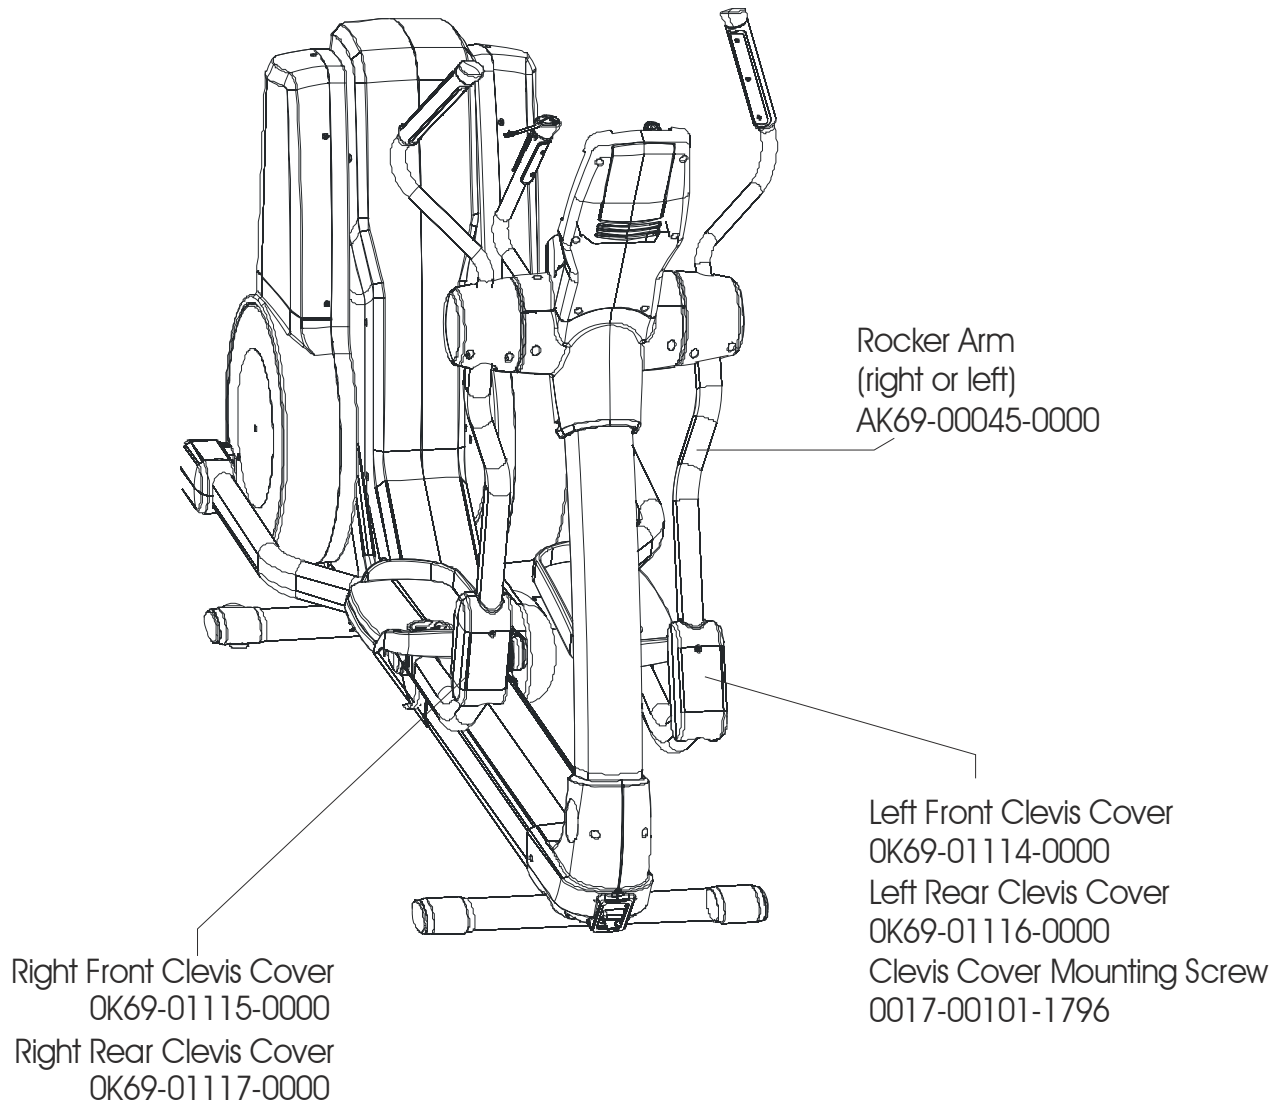

Description	Part No.
OPERATION MANUAL - (ENG)	M051-00K69-A002
(For units equipped with 15" LCD consoles only)+36V POWER SUPPLY LINE CORD DOM 10A, 125V LINE CORD CONT 10A, 250V LINE CORD U.K. 10A LINE CORD AUSTRALIA LINE CORD CHINA 10A, 250V	0017-00003-1037 0017-00003-0704 0017-00003-0691 0017-00003-0889 0017-00003-0918 0017-00003-1012
TOUCH UP PAINT: SPRAY CAN .5 OZ BOTTLE W/APPLICATOR .33 OZ PEN	0017-00008-0204 0017-00008-0205 0017-00008-0206
BRKT ASSY: POWER/COAX INPUT ASSEMBLY CONSISTS OF: 1) POWER COAX BRACKET 2) F-TYPE PANEL CONNECTOR 3) CAT-5 RECEPTACLE	AK66-00036-0000 0K66-01063-0000 0017-00021-2846 0017-00021-2980
HARDWARE BAG	AK69-00136-0000

Back Cover Assembly
AK69-00115-0000

Power/Coax Input Bracket Assembly
(see page 3)
AK66-00036-0000

Monocolumn Assembly
AK69-00111-0000
Mounting Bolts (6)
0017-00101-1931
Washers (6)
0017-00104-0469

Dead Shaft
OK69-01002-0000
Mounting Bolts (2)
0017-00101-1925
Washers (2)
0017-00104-0469