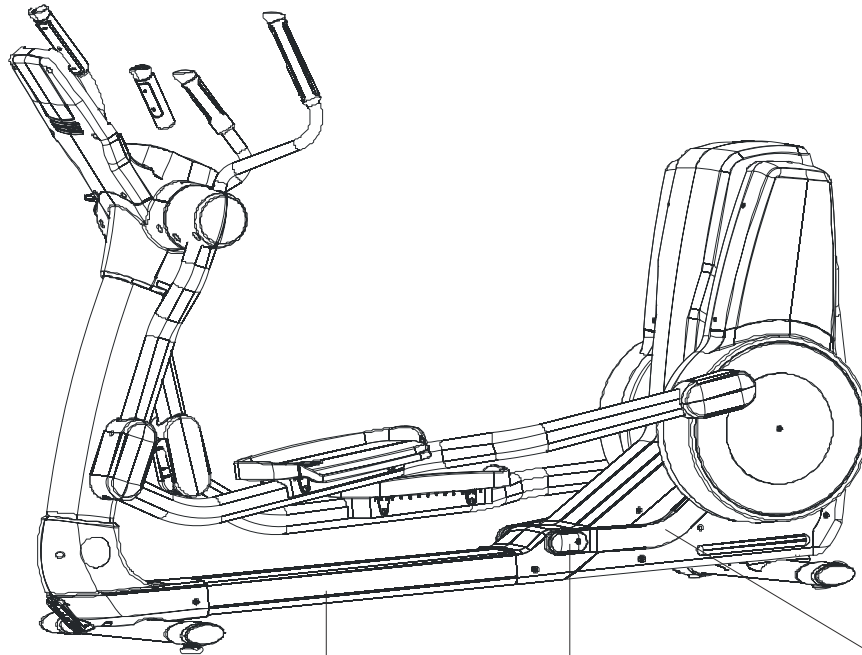

Back Cover Assembly
AK69-00115-0000

Power/Coax Input Bracket Assembly
(see page 3)
AK66-00036-0000

Monocolumn Assembly
AK69-00111-0000
Mounting Bolts (6)
0017-00101-1931
Washers (6)
0017-00104-0469

Dead Shaft
OK69-01002-0000
Mounting Bolts (2)
0017-00101-1925
Washers (2)
0017-00104-0469