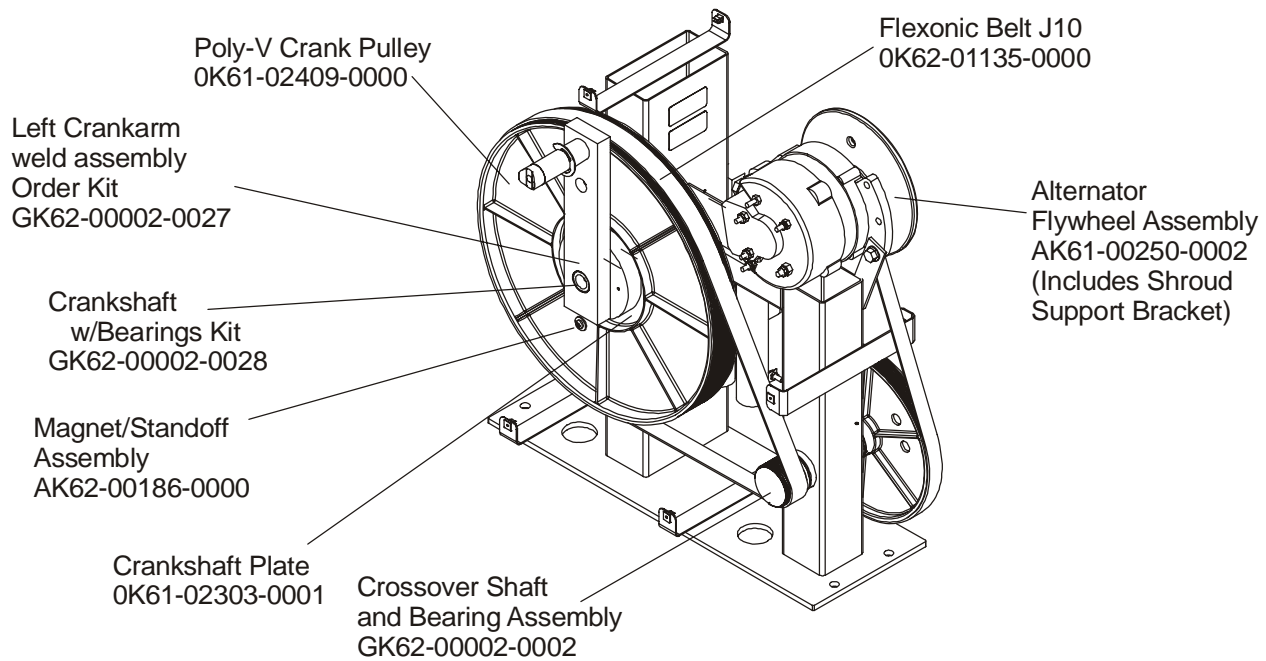

ARCTIC SILVER 95Xe
Drive Module Components

95XE-0XXX-02
S/N ACK100000 and up