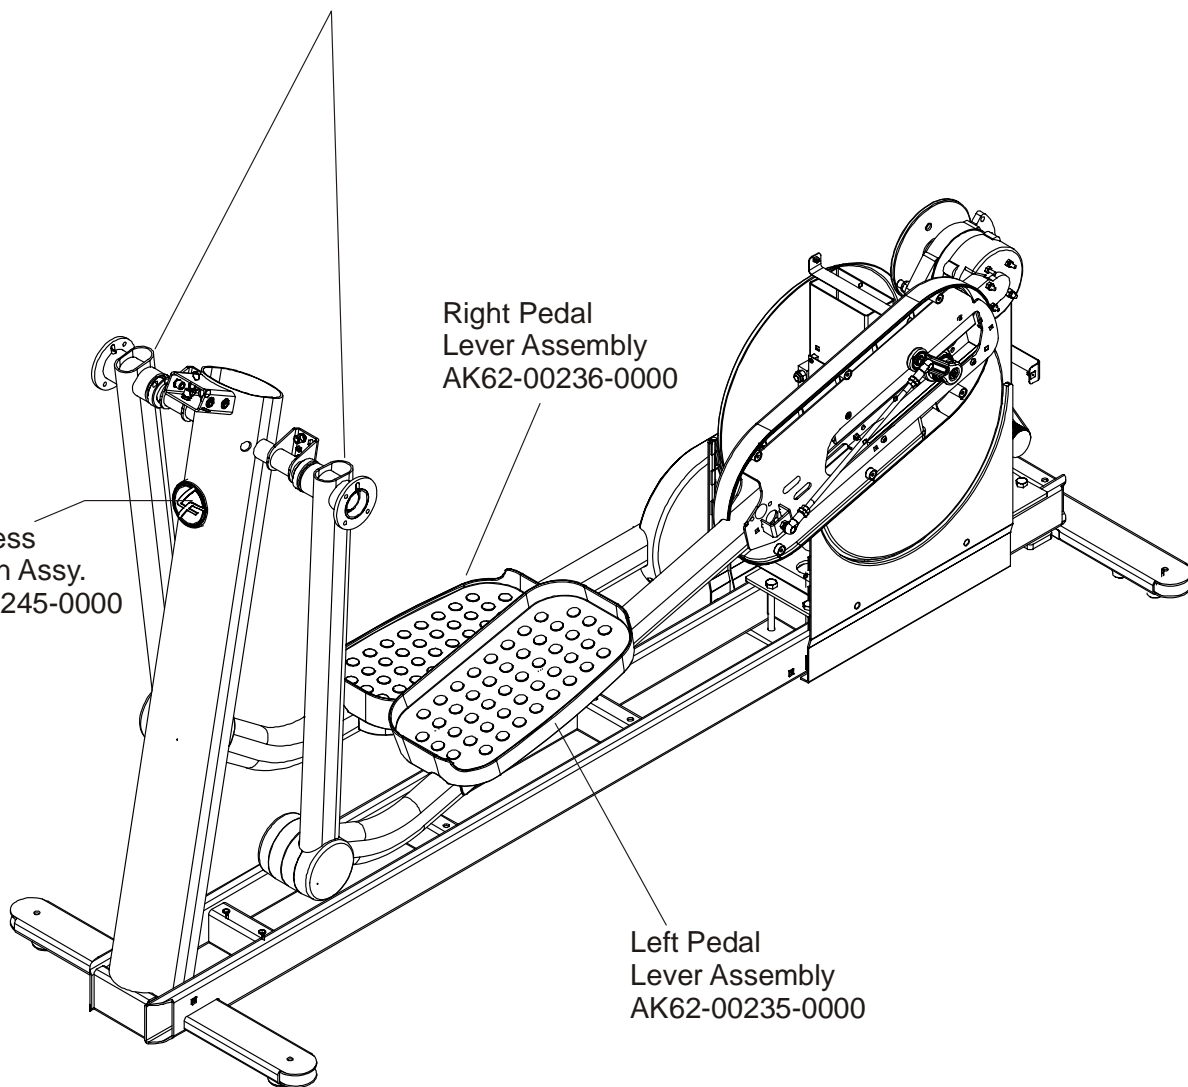

ARCTIC SILVER 95Xe

Rocker Arms & Pedal Levers

95XE-0XXX-02
S/N ACK100000 and up

Rocker Arms Kit
GK62-00002-0070
contents:

Rocker Arms (2)
Hardened Spacers (2)
Oilite Washers (2)
Retaining Rings (2)
Loctite 620
Alcohol pad

Rocker Arms
AK62-00002-0070
Shaft Collar w/Screws
0K61-01259-0000

Life Fitness
Medallion Assy.
AK58-00245-0000

Right Pedal
Lever Assembly
AK62-00236-0000

Left Pedal
Lever Assembly
AK62-00235-0000