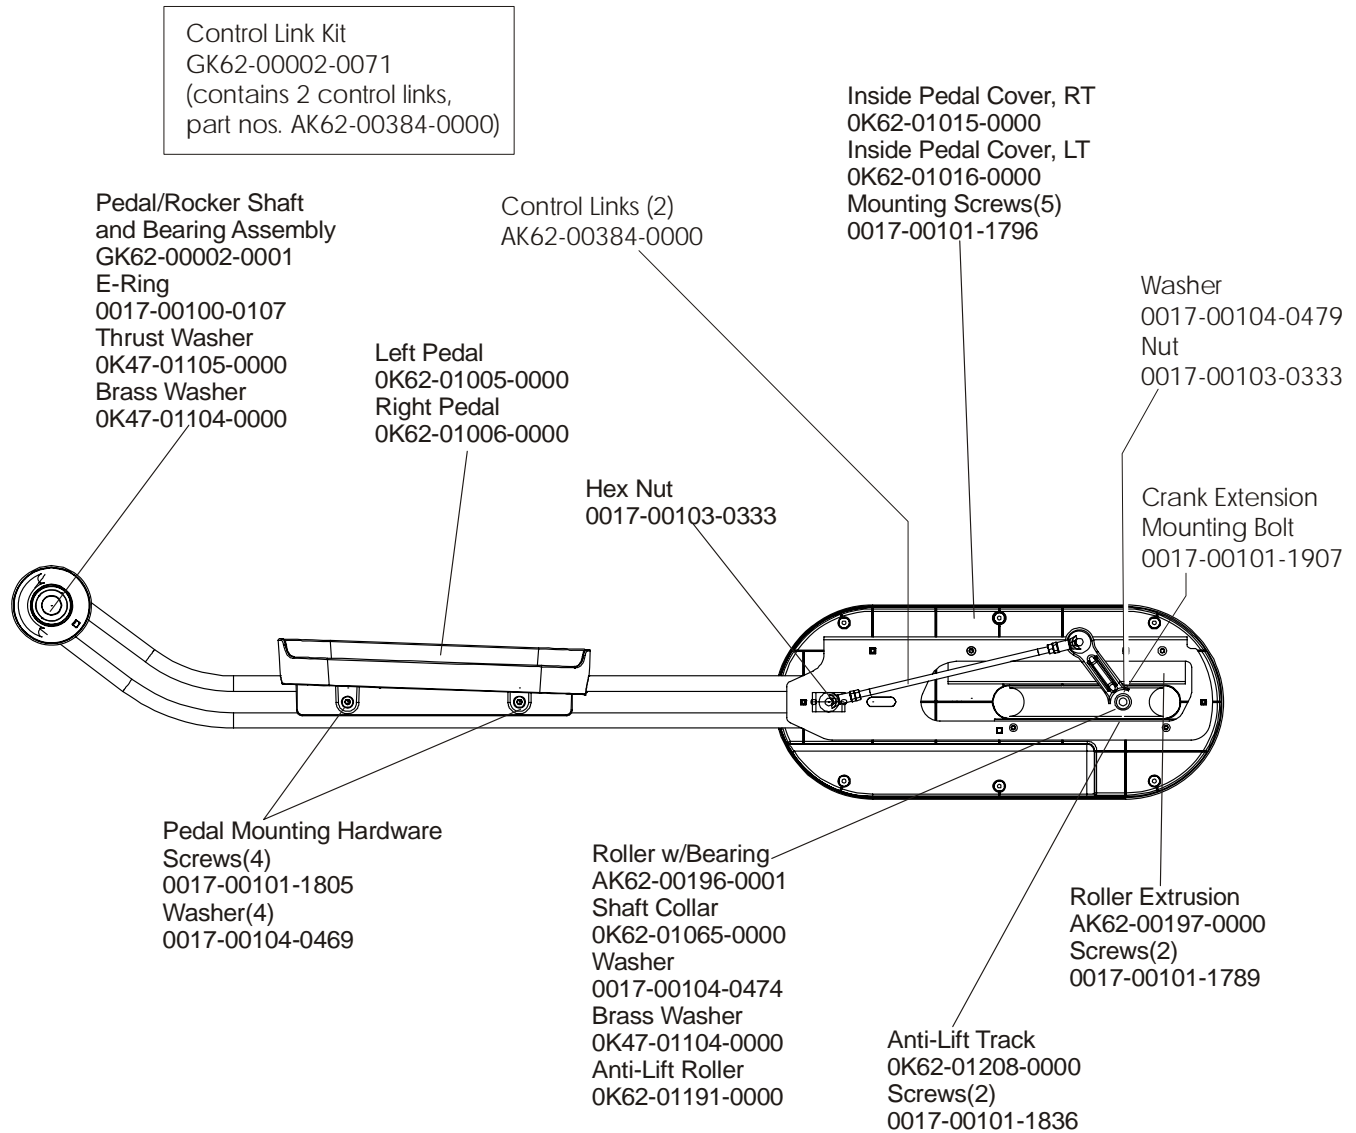

Crank Cover
OK61-03100-0002
Mounting screws(2)
0017-00101-1837

Front frame Cap
OK62-01004-0000
Mounting Screws
0017-00101-1795(2)

Stabilizer Caps
OK62-01003-0000(4)

ARCTIC SILVER 95Xe
Lower Frame Shrouds & Hardware

95XE-0XXX-02
S/N ACK100000 and up

ARCTIC SILVER 95Xe
Pedal Lever Assembly Components

95XE-0XXX-02
S/N ACK100000 and up

Note: If replacing the Tie Rod Assembly or Crank Extension for the first time, order kit GK62-00002-0015. Both sides must be replaced simultaneously in this situation.