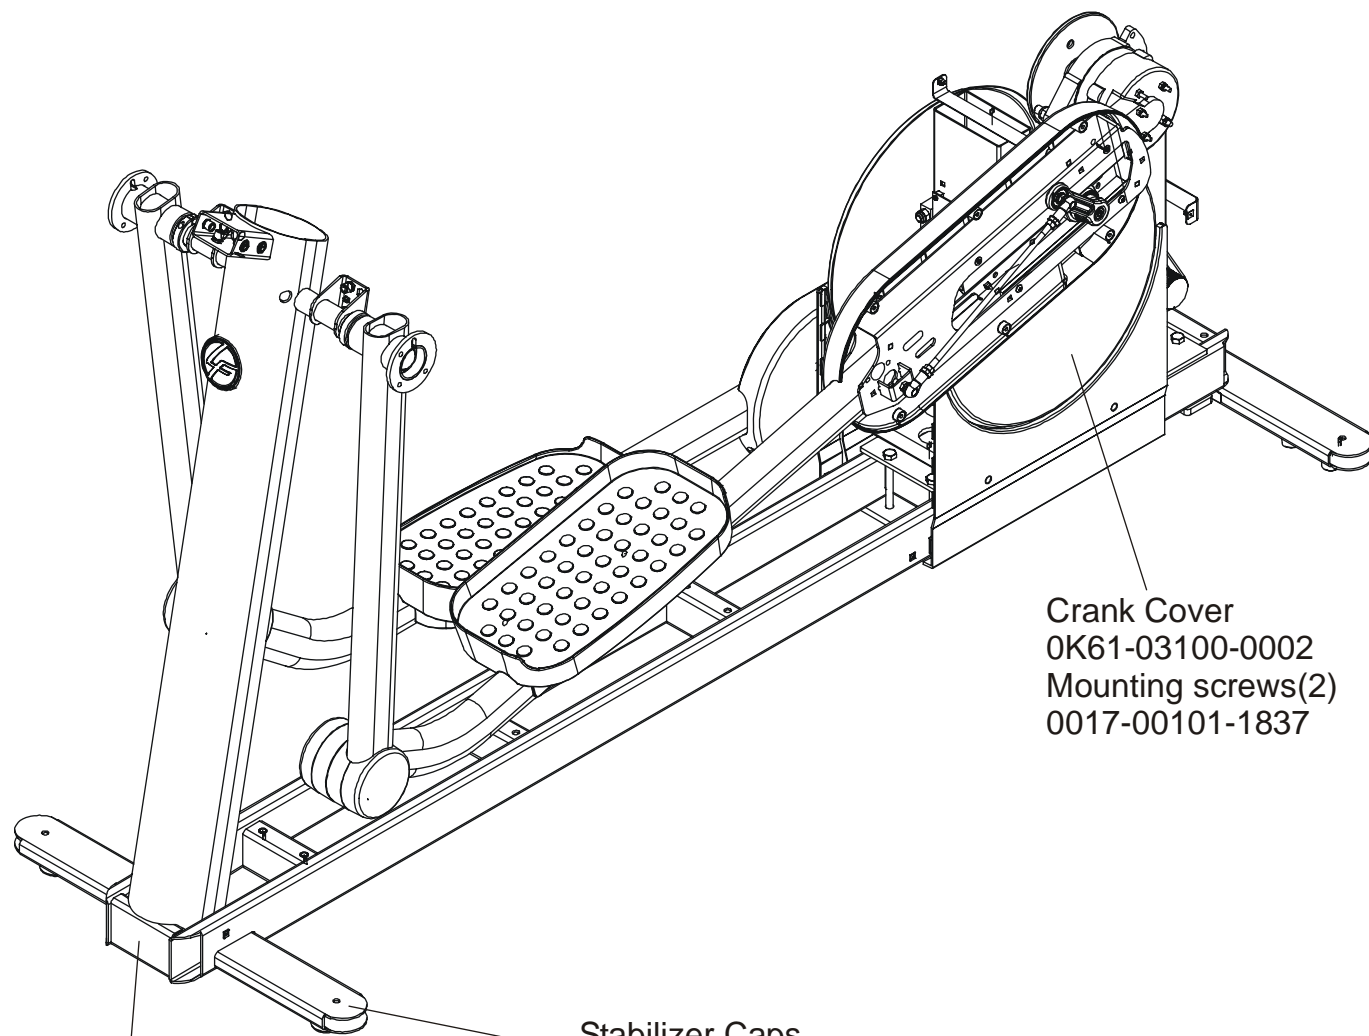

Life Fitness
Medallion Assy.
AK58-00245-0000

Right Pedal
Lever Assembly
AK62-00236-0000

Left Pedal
Lever Assembly
AK62-00235-0000

ARCTIC SILVER 95Xe
Crank Cover and Lower Caps

95XE-0XXX-02
S/N ACK100000 and up