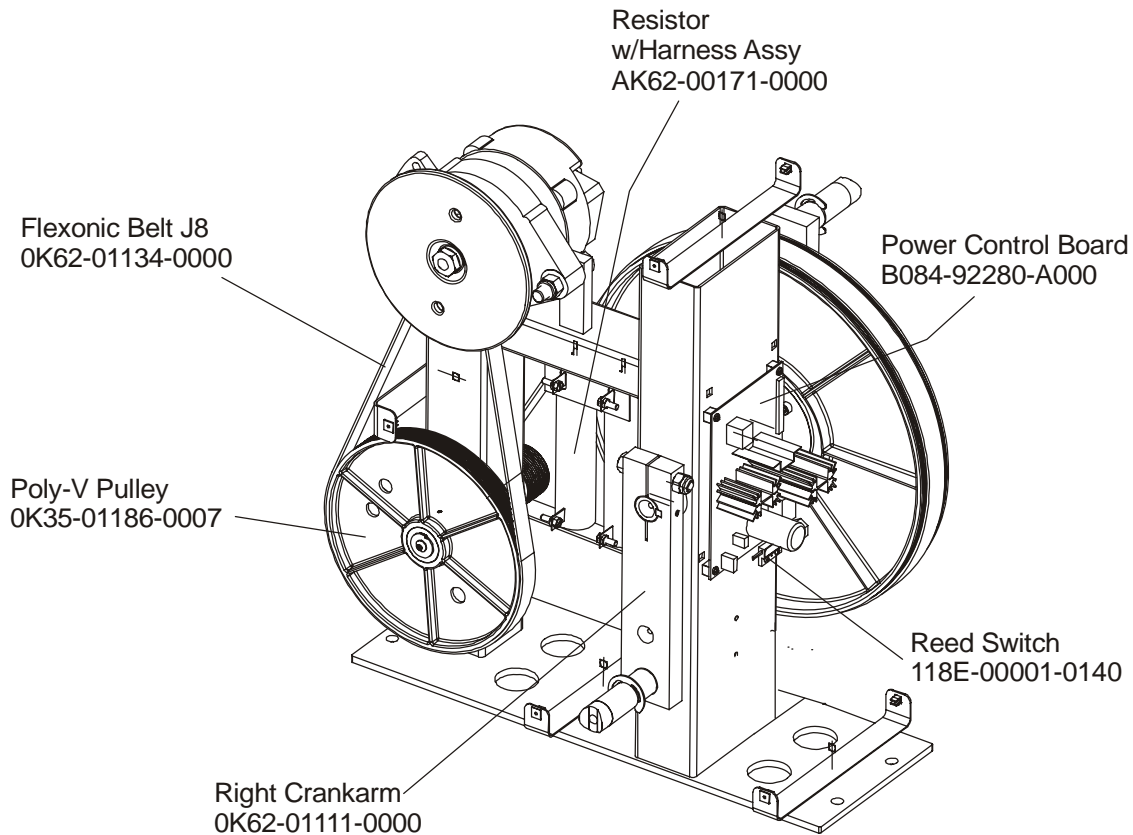

ARCTIC SILVER 95Xe
Drive Module Components

95XE-0XXX-02
S/N ACK100000 and up