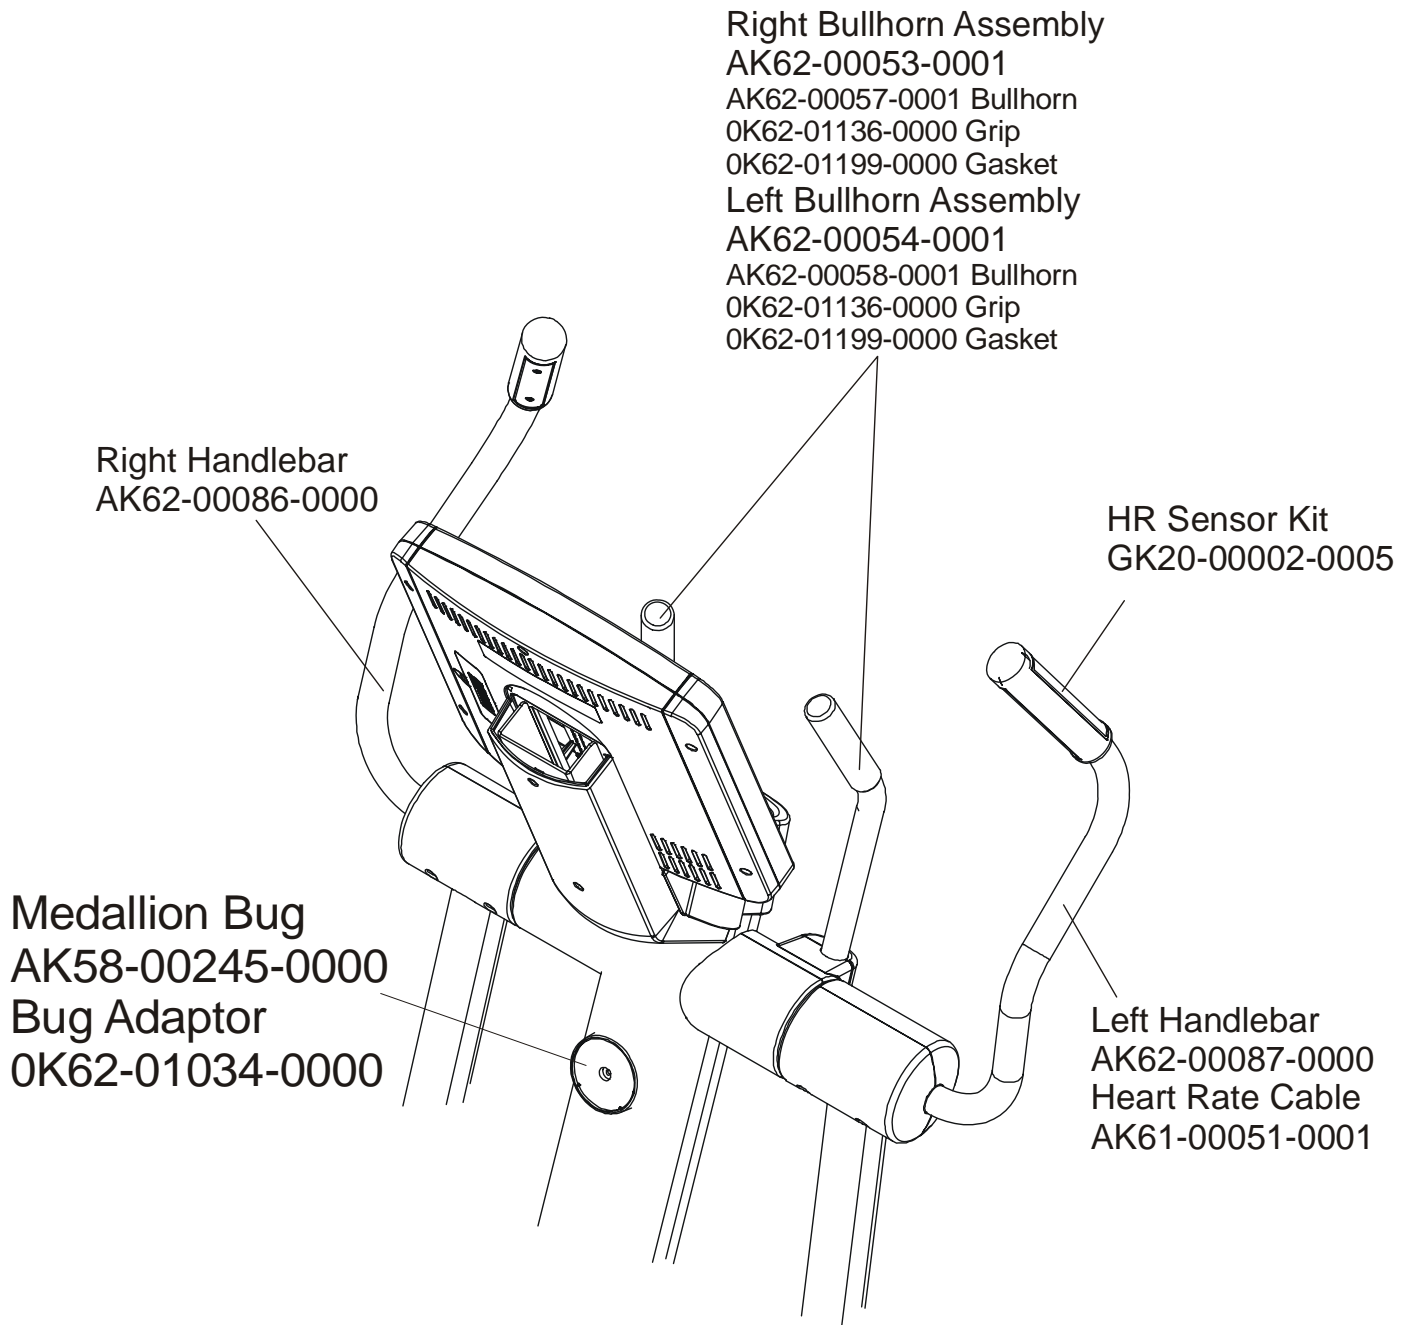

LifeFitness

ARCTIC SILVER CROSS-TRAINER 95Xe

Customer Support Services **PARTS MANUAL** rev 30 Jul 2008

OPERATION MANUAL	M051-00K62-B095
SERVICE MANUAL	M051-00K62-A060
HARDWARE BAG	AK62-00152-0001
TOUCH UP PAINT: SPRAY CAN .5 OZ BOTTLE W/APPLICATOR .33 OZ PEN	0017-00008-0204 0017-00008-0205 0017-00008-0206
CRANKSHAFT W/BEARINGS KIT	GK62-00002-0028
ACCESS PANEL ASSEMBLY	AK62-00172-0000
COAX CABLE	AK32-00020-0000
DC POWER CABLE, 80 IN.	AK32-00075-0004
LINE CORD: DOM 10A 125V	0017-00003-0704
LINE CORD: CON 10A 250V	0017-00003-0691
LINE CORD: 10A UK	0017-00003-0889
LINE CORD: AUSTRALIA	0017-00003-0918
POWER SUPPLY w/CORD, 12 v	118E-00001-0161

	Page
CONSOLE SUPPORT & DEADSHAFT COVERS	4
HANDLEBARS AND BULLHORNS	5
CONSOLE AND RELATED COMPONENTS	6
CONSOLE ASSEMBLY	7
UPPER FRAME HARDWARE	8
ROCKER ARMS AND PEDAL LEVERS	9
CRANK COVER AND LOWER CAPS	10
LOWER FRAME SHROUDS AND HARDWARE	11
PEDAL LEVER COMPONENTS	12
DRIVE MODULE COMPONENTS	13
DRIVE MODULE HARDWARE	14
BLOCK DIAGRAM	15

Note: The 95Xe comes with both Telemetry and LifePulse Sensors.

ARCTIC SILVER 95Xe
Console Support & Deadshaft Covers

95XE-0XXX-02
S/N ACK100000 and up

CONSOLE ASSEMBLY	
PART NUMBER	DESCRIPTION
GK62-00002-0047	KIT: SERVICE LCD CONSOLE NTSC; ENG
GK62-00002-0048	KIT: SERVICE LCD CONSOLE NTSC; SPN
GK62-00002-0049	KIT: SERVICE LCD CONSOLE NTSC; JAP
GK62-00002-0050	KIT: SERVICE LCD CONSOLE NTSC; FRN
GK62-00002-0051	KIT: SERVICE LCD CONSOLE NTSC; POR
GK62-00002-0054	KIT: SERVICE LCD CONSOLE PAL; ENG
GK62-00002-0055	KIT: SERVICE LCD CONSOLE PAL; GER
GK62-00002-0056	KIT: SERVICE LCD CONSOLE PAL; SPN
GK62-00002-0057	KIT: SERVICE LCD CONSOLE PAL; FRN
GK62-00002-0058	KIT: SERVICE LCD CONSOLE PAL; ITL
GK62-00002-0059	KIT: SERVICE LCD CONSOLE PAL; DUT
GK62-00002-0060	KIT: SERVICE LCD CONSOLE PAL; POR