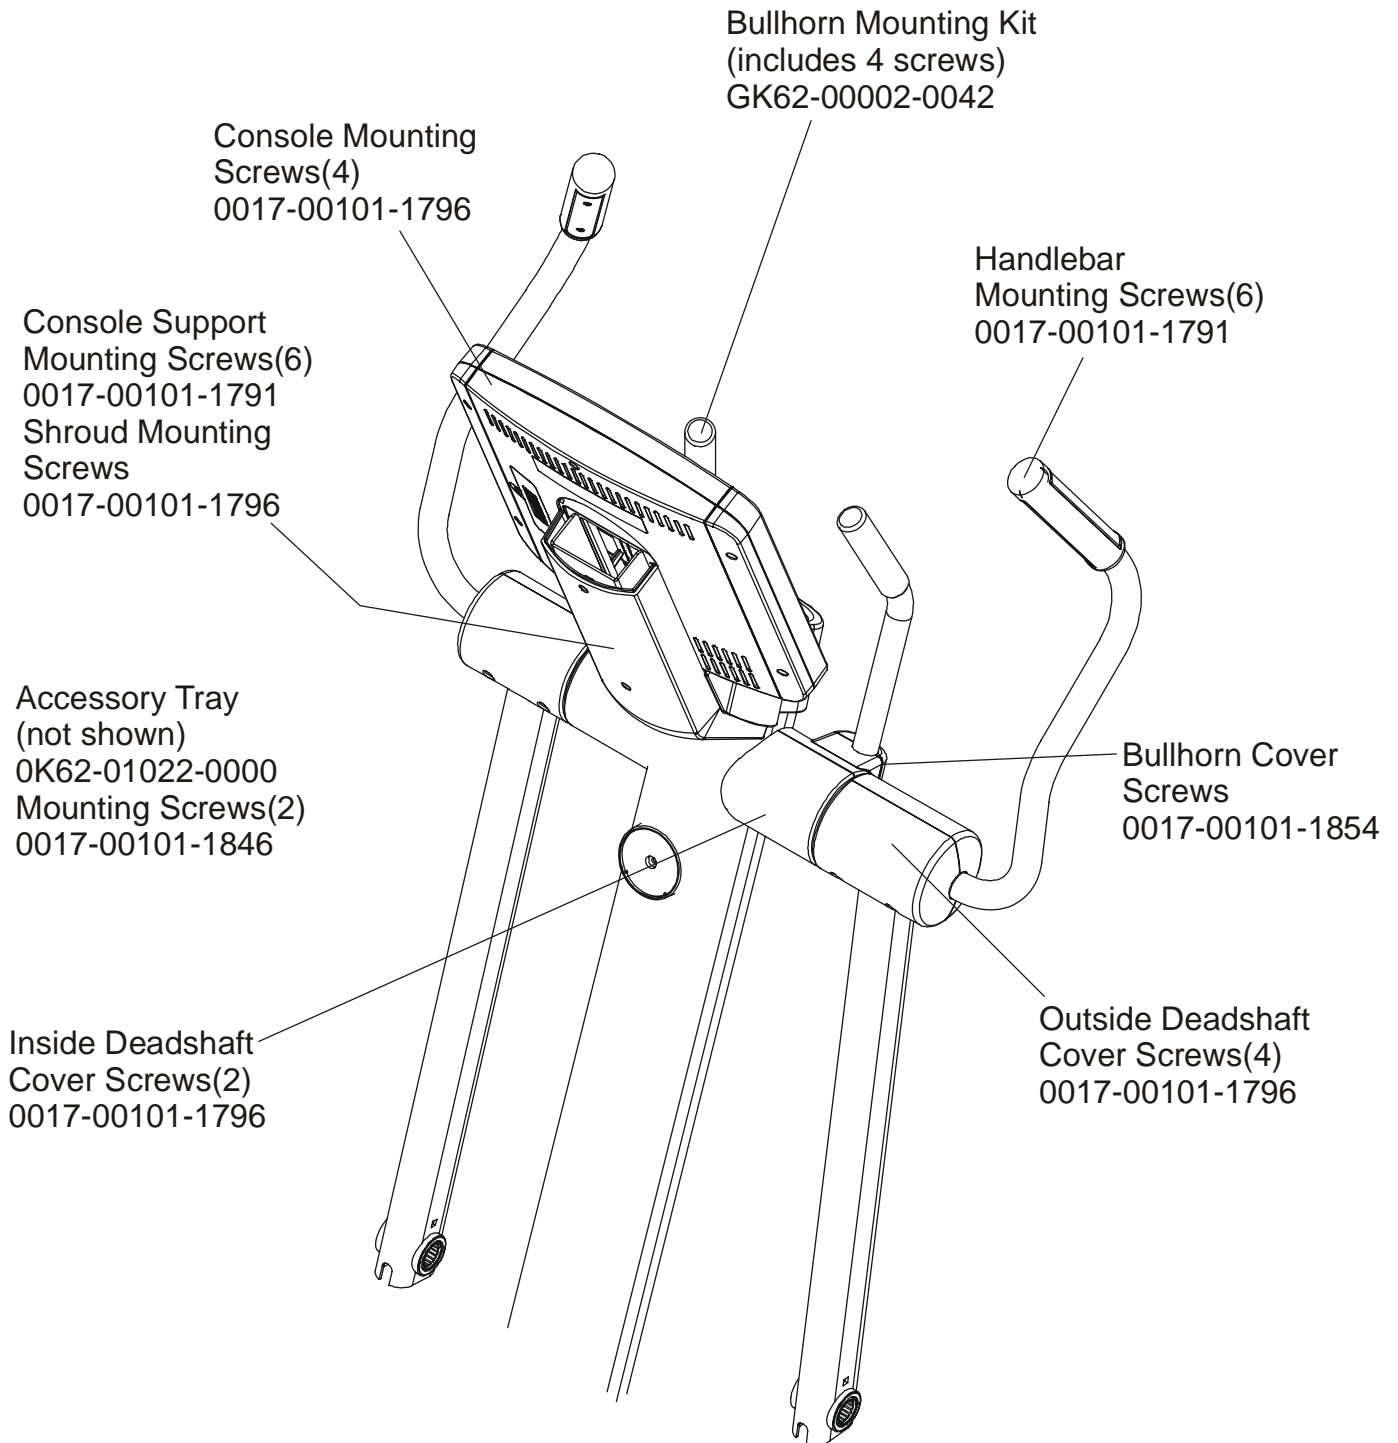

ARCTIC SILVER 95Xe

Console Assembly

95XE-0XXX-02
S/N ACK100000 and up

ARCTIC SILVER 95Xe
Upper Frame Hardware

95XE-0XXX-02
S/N ACK100000 and up

ARCTIC SILVER 95Xe

Rocker Arms & Pedal Levers

95XE-0XXX-02
S/N ACK100000 and up