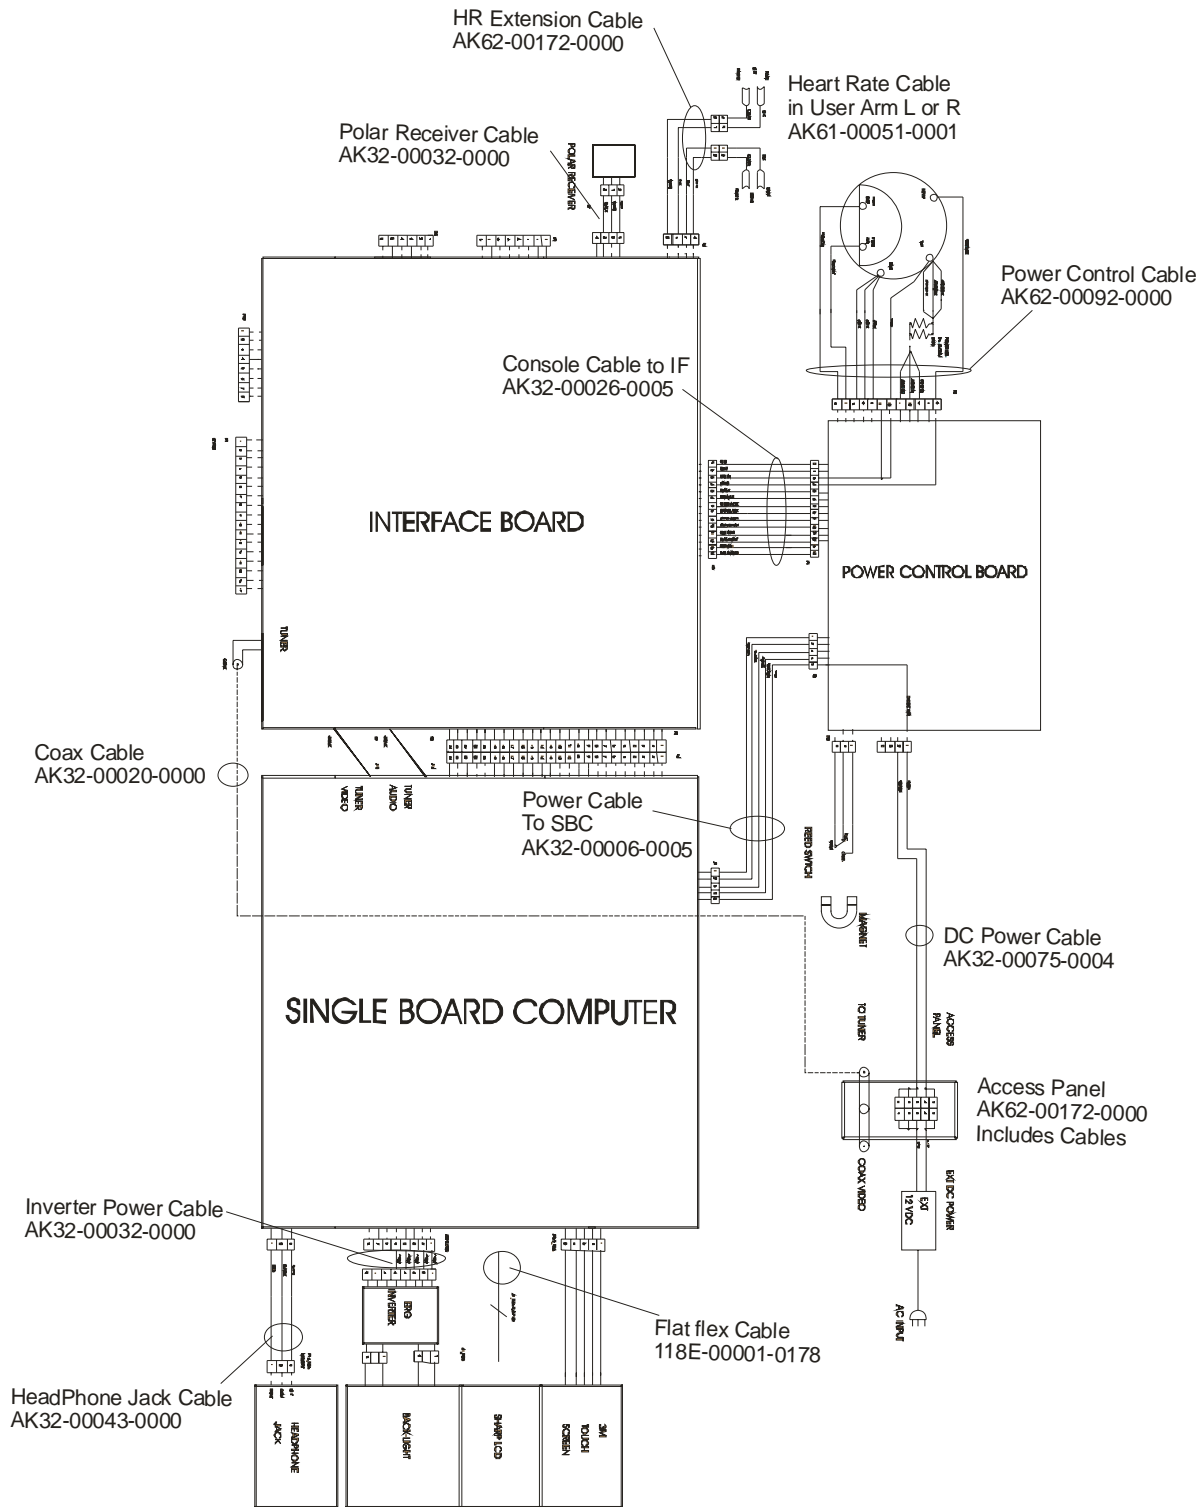

ARCTIC SILVER 95Xe

Block Diagram

95XE-0XXX-02
S/N ACK10000 and up