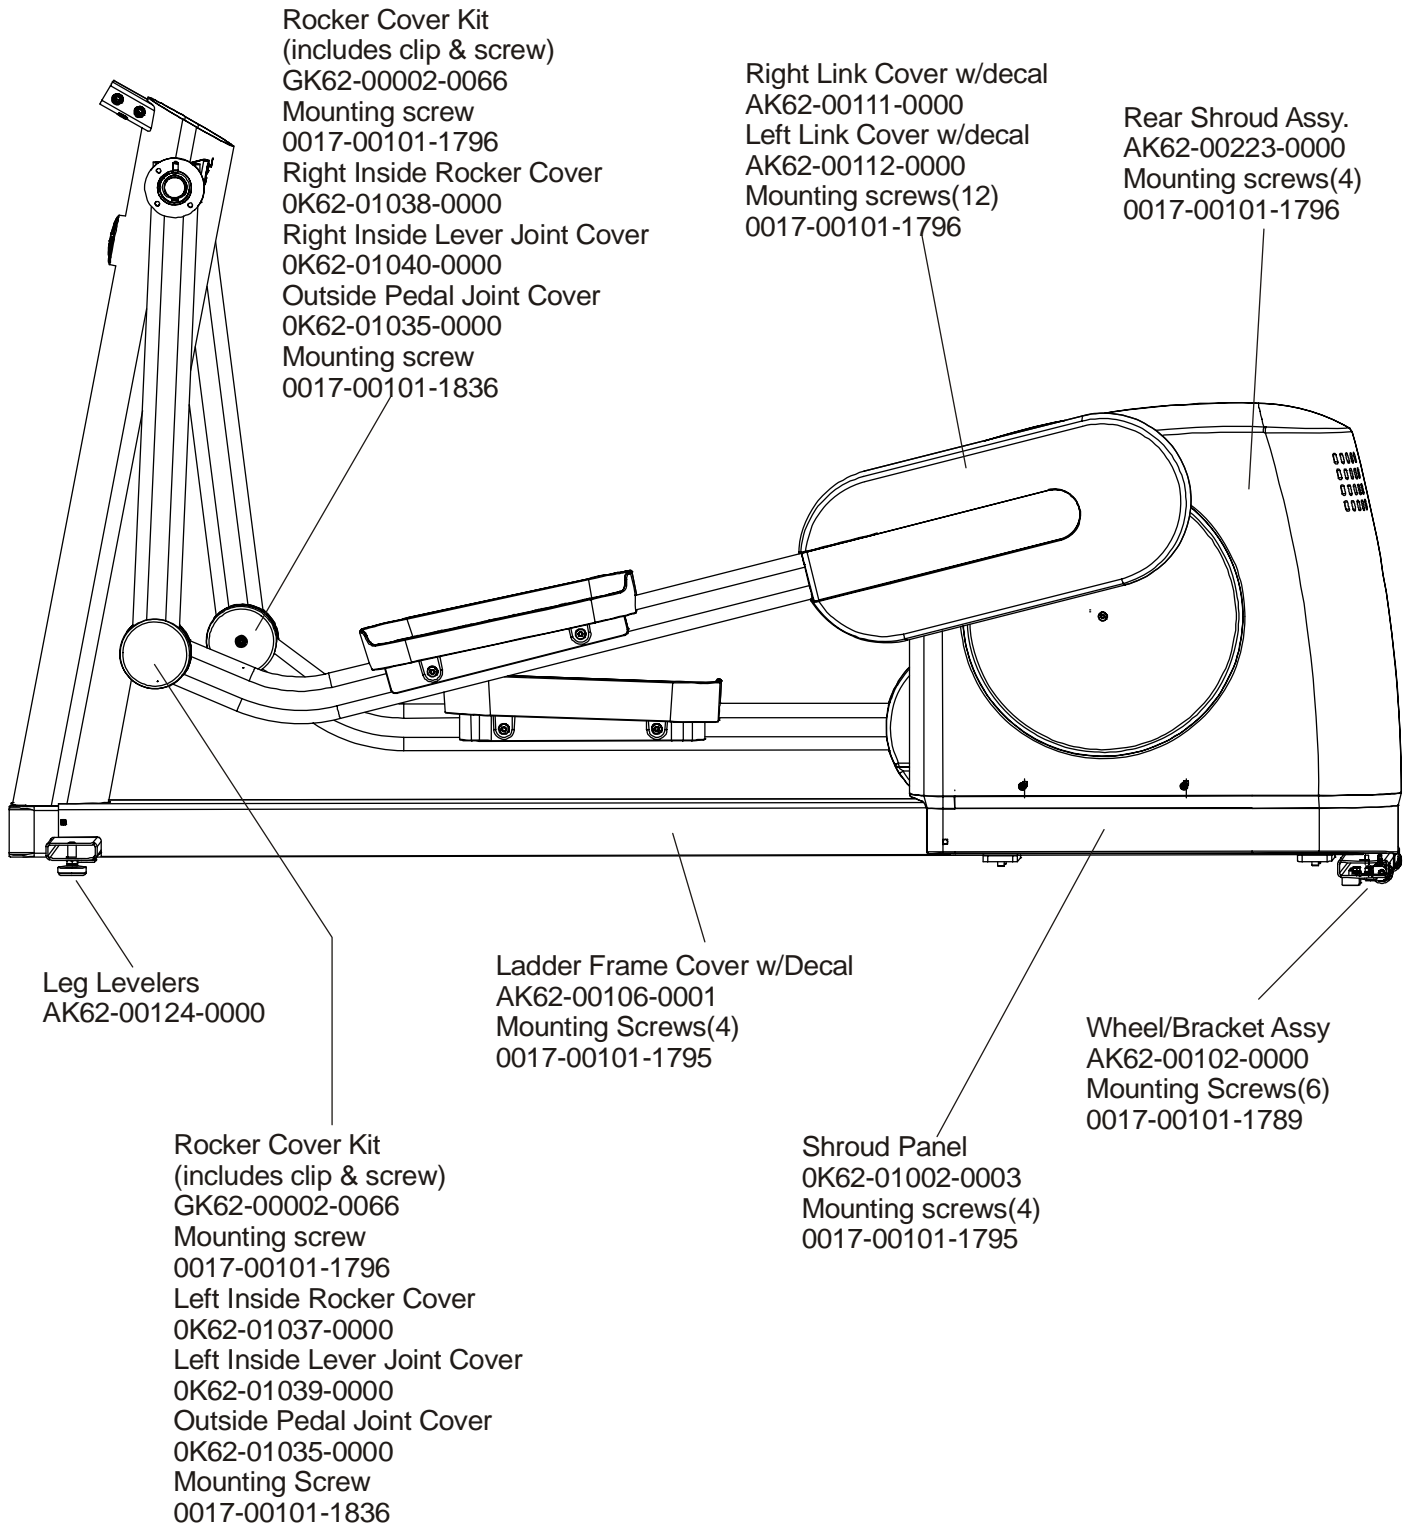

ARCTIC SILVER 95Xe
Lower Frame Shrouds & Hardware

95XE-0XXX-02
S/N ACK100000 and up