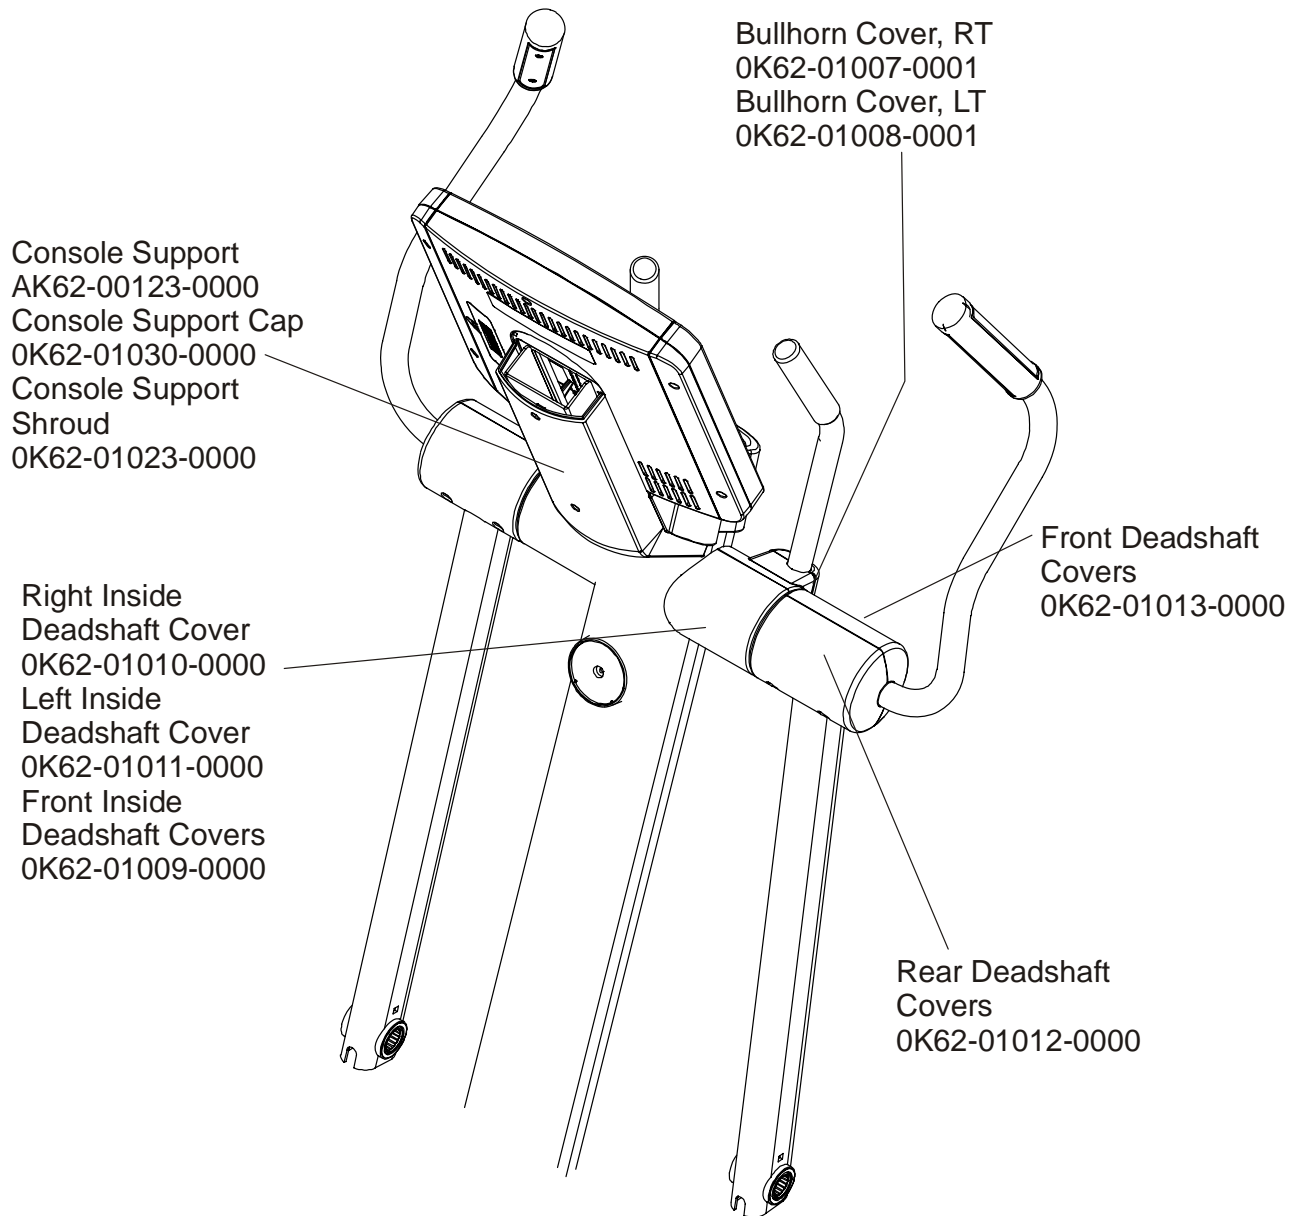

LifeFitness

ARCTIC SILVER CROSS-TRAINER 95Xe

Customer Support Services **PARTS MANUAL** rev 30 Jul 2008

OPERATION MANUAL	M051-00K62-B095
SERVICE MANUAL	M051-00K62-A060
HARDWARE BAG	AK62-00152-0001
TOUCH UP PAINT: SPRAY CAN .5 OZ BOTTLE W/APPLICATOR .33 OZ PEN	0017-00008-0204 0017-00008-0205 0017-00008-0206
CRANKSHAFT W/BEARINGS KIT	GK62-00002-0028
ACCESS PANEL ASSEMBLY	AK62-00172-0000
COAX CABLE	AK32-00020-0000
DC POWER CABLE, 80 IN.	AK32-00075-0004
LINE CORD: DOM 10A 125V	0017-00003-0704
LINE CORD: CON 10A 250V	0017-00003-0691
LINE CORD: 10A UK	0017-00003-0889
LINE CORD: AUSTRALIA	0017-00003-0918
POWER SUPPLY w/CORD, 12 v	118E-00001-0161

	Page
CONSOLE SUPPORT & DEADSHAFT COVERS	4
HANDLEBARS AND BULLHORNS	5
CONSOLE AND RELATED COMPONENTS	6
CONSOLE ASSEMBLY	7
UPPER FRAME HARDWARE	8
ROCKER ARMS AND PEDAL LEVERS	9
CRANK COVER AND LOWER CAPS	10
LOWER FRAME SHROUDS AND HARDWARE	11
PEDAL LEVER COMPONENTS	12
DRIVE MODULE COMPONENTS	13
DRIVE MODULE HARDWARE	14
BLOCK DIAGRAM	15

Note: The 95Xe comes with both Telemetry and LifePulse Sensors.

ARCTIC SILVER 95Xe
Console Support & Deadshaft Covers

95XE-0XXX-02
S/N ACK100000 and up

CONSOLE ASSEMBLY	
PART NUMBER	DESCRIPTION
GK62-00002-0047	KIT: SERVICE LCD CONSOLE NTSC; ENG
GK62-00002-0048	KIT: SERVICE LCD CONSOLE NTSC; SPN
GK62-00002-0049	KIT: SERVICE LCD CONSOLE NTSC; JAP
GK62-00002-0050	KIT: SERVICE LCD CONSOLE NTSC; FRN
GK62-00002-0051	KIT: SERVICE LCD CONSOLE NTSC; POR
GK62-00002-0054	KIT: SERVICE LCD CONSOLE PAL; ENG
GK62-00002-0055	KIT: SERVICE LCD CONSOLE PAL; GER
GK62-00002-0056	KIT: SERVICE LCD CONSOLE PAL; SPN
GK62-00002-0057	KIT: SERVICE LCD CONSOLE PAL; FRN
GK62-00002-0058	KIT: SERVICE LCD CONSOLE PAL; ITL
GK62-00002-0059	KIT: SERVICE LCD CONSOLE PAL; DUT
GK62-00002-0060	KIT: SERVICE LCD CONSOLE PAL; POR