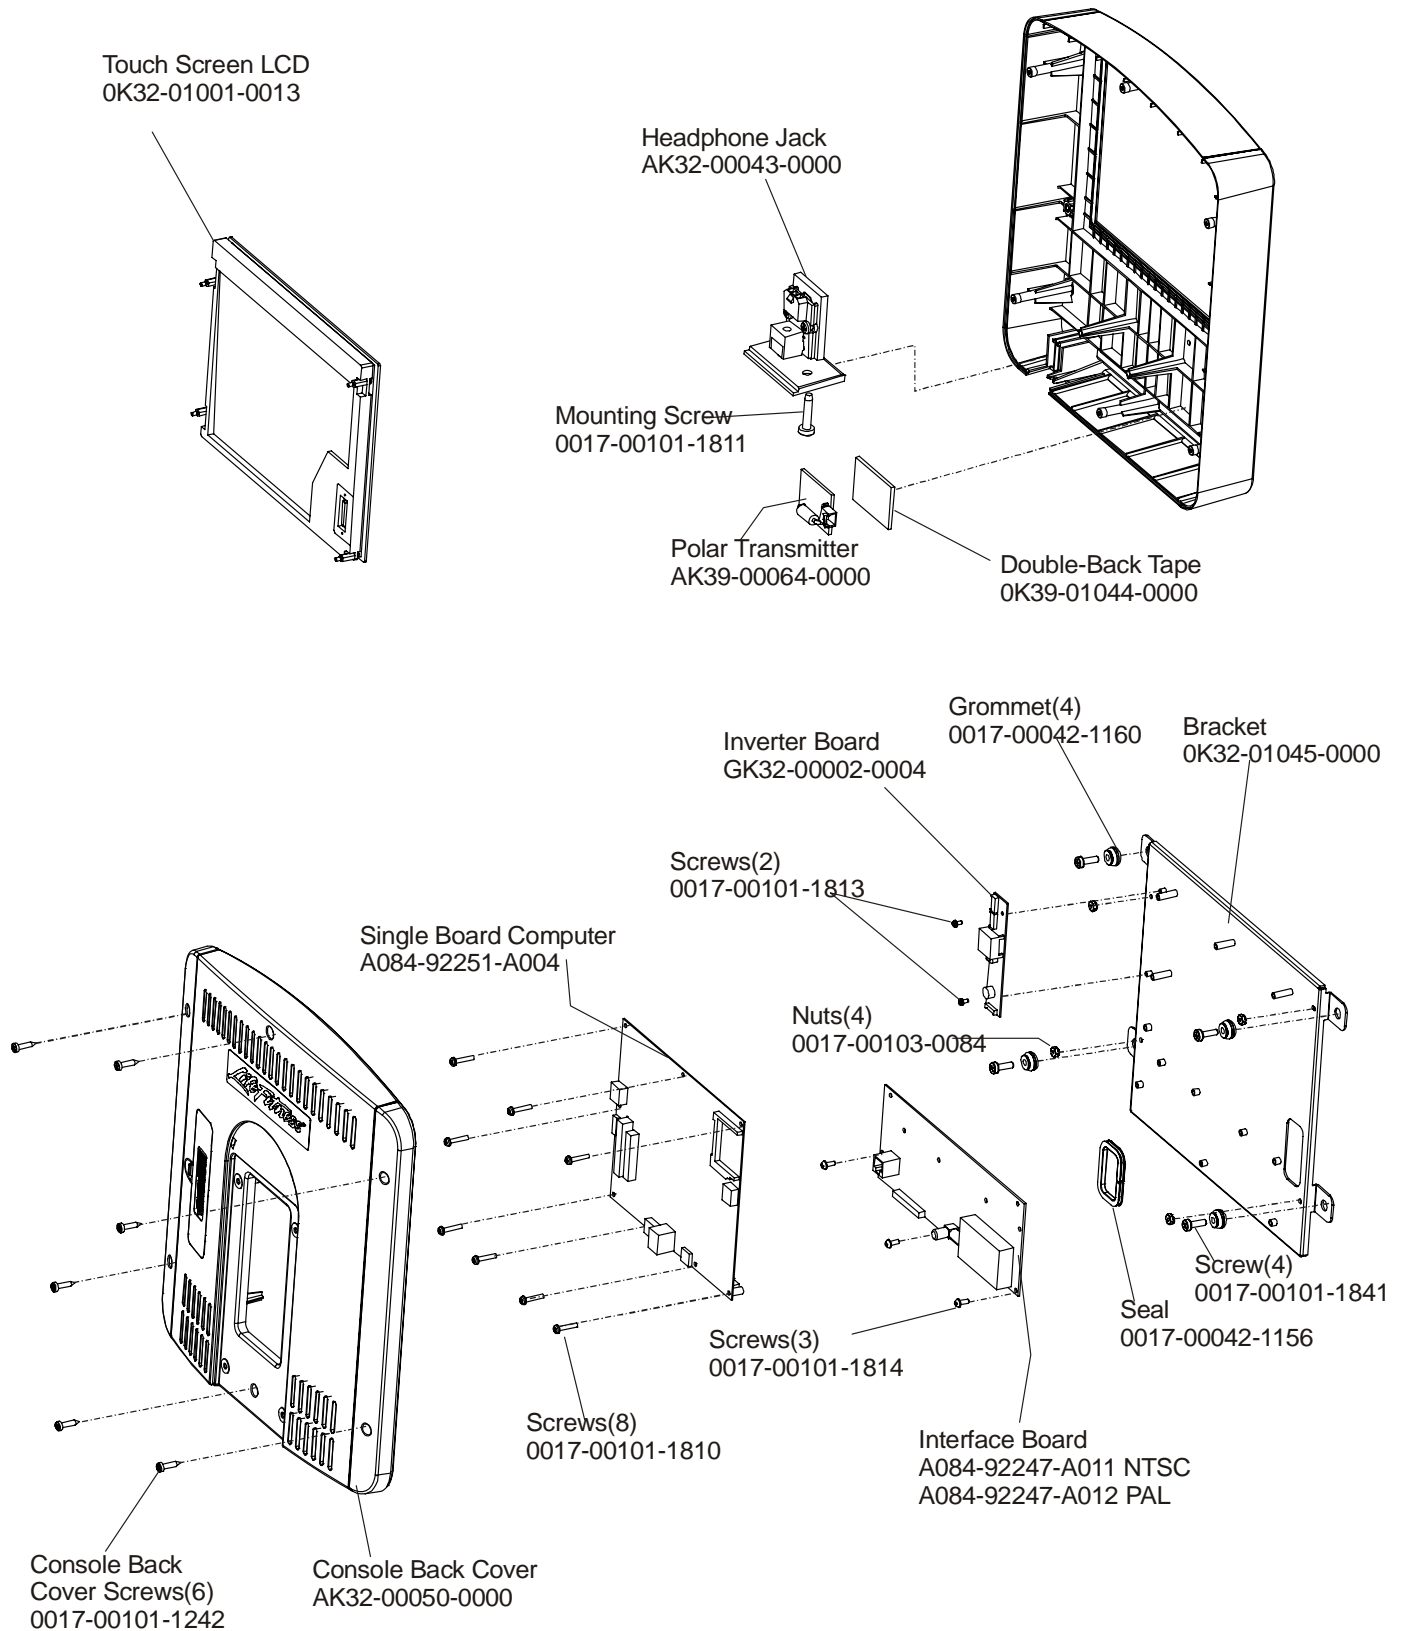

ARCTIC SILVER 95Xe

Console Assembly

95XE-0XXX-02
S/N ACK100000 and up