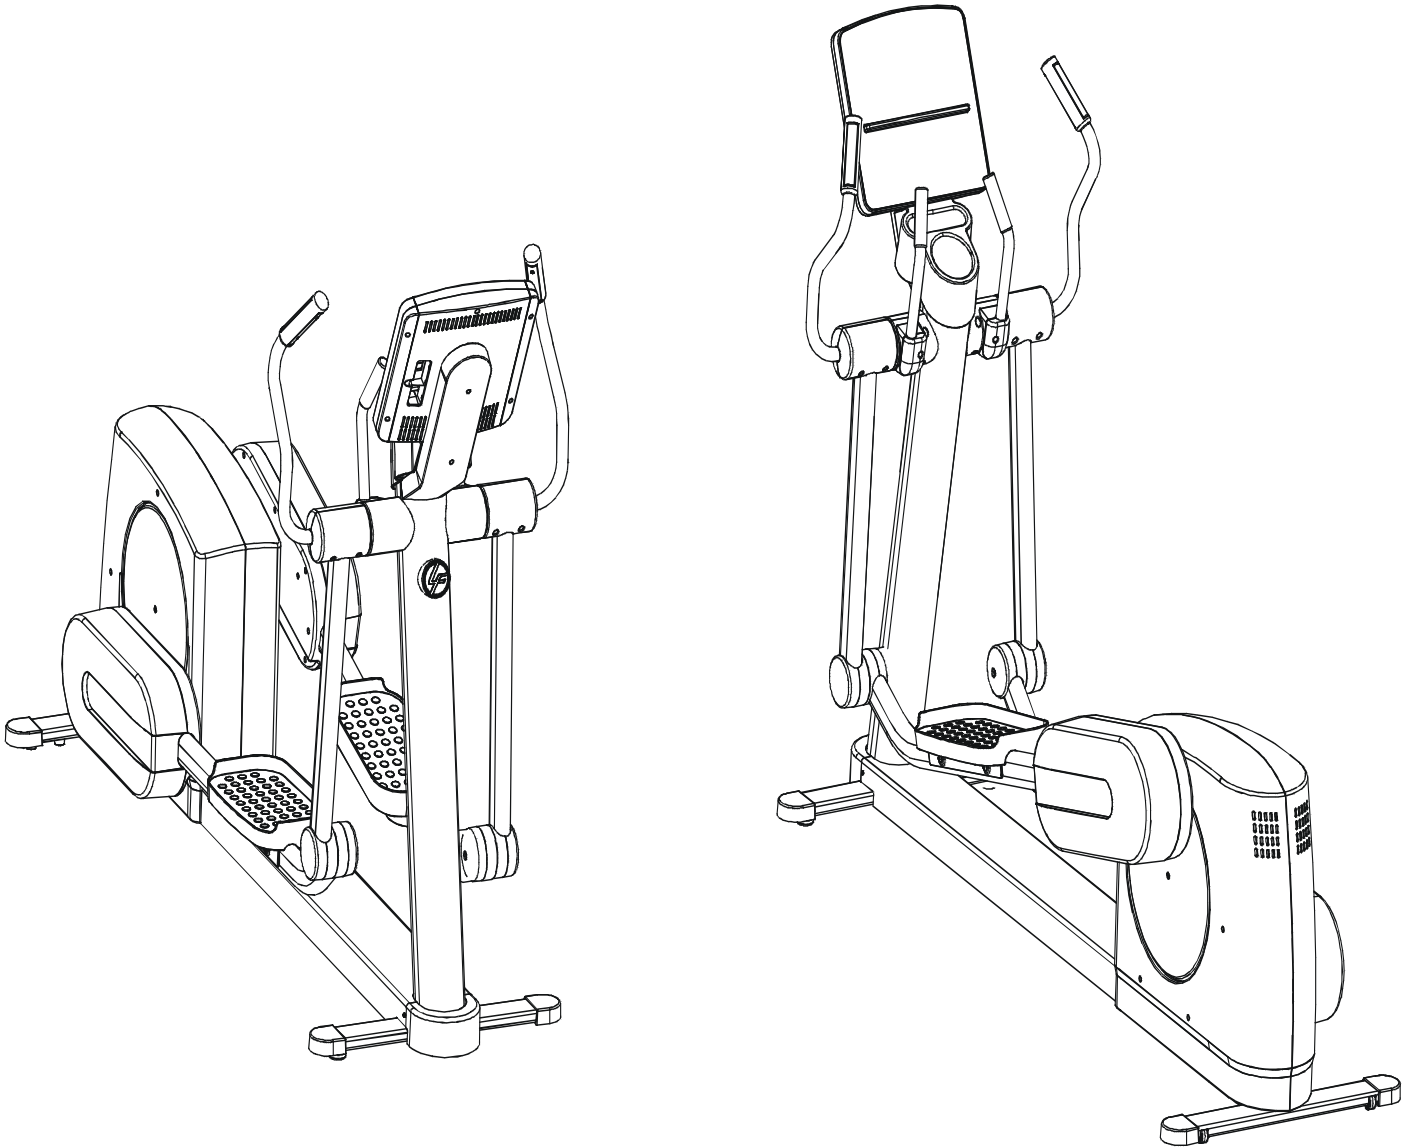

LifeFitness

ARCTIC SILVER CROSS-TRAINER 95Xe

Customer Support Services **PARTS MANUAL** rev 30 Jul 2008

OPERATION MANUAL	M051-00K62-B095
SERVICE MANUAL	M051-00K62-A060
HARDWARE BAG	AK62-00152-0001
TOUCH UP PAINT: SPRAY CAN .5 OZ BOTTLE W/APPLICATOR .33 OZ PEN	0017-00008-0204 0017-00008-0205 0017-00008-0206
CRANKSHAFT W/BEARINGS KIT	GK62-00002-0028
ACCESS PANEL ASSEMBLY	AK62-00172-0000
COAX CABLE	AK32-00020-0000
DC POWER CABLE, 80 IN.	AK32-00075-0004
LINE CORD: DOM 10A 125V	0017-00003-0704
LINE CORD: CON 10A 250V	0017-00003-0691
LINE CORD: 10A UK	0017-00003-0889
LINE CORD: AUSTRALIA	0017-00003-0918
POWER SUPPLY w/CORD, 12 v	118E-00001-0161

	Page
CONSOLE SUPPORT & DEADSHAFT COVERS	4
HANDLEBARS AND BULLHORNS	5
CONSOLE AND RELATED COMPONENTS	6
CONSOLE ASSEMBLY	7
UPPER FRAME HARDWARE	8
ROCKER ARMS AND PEDAL LEVERS	9
CRANK COVER AND LOWER CAPS	10
LOWER FRAME SHROUDS AND HARDWARE	11
PEDAL LEVER COMPONENTS	12
DRIVE MODULE COMPONENTS	13
DRIVE MODULE HARDWARE	14
BLOCK DIAGRAM	15

Note: The 95Xe comes with both Telemetry and LifePulse Sensors.

ARCTIC SILVER 95Xe
Console Support & Deadshaft Covers

95XE-0XXX-02
S/N ACK100000 and up

CONSOLE ASSEMBLY	
PART NUMBER	DESCRIPTION
GK62-00002-0047	KIT: SERVICE LCD CONSOLE NTSC; ENG
GK62-00002-0048	KIT: SERVICE LCD CONSOLE NTSC; SPN
GK62-00002-0049	KIT: SERVICE LCD CONSOLE NTSC; JAP
GK62-00002-0050	KIT: SERVICE LCD CONSOLE NTSC; FRN
GK62-00002-0051	KIT: SERVICE LCD CONSOLE NTSC; POR
GK62-00002-0054	KIT: SERVICE LCD CONSOLE PAL; ENG
GK62-00002-0055	KIT: SERVICE LCD CONSOLE PAL; GER
GK62-00002-0056	KIT: SERVICE LCD CONSOLE PAL; SPN
GK62-00002-0057	KIT: SERVICE LCD CONSOLE PAL; FRN
GK62-00002-0058	KIT: SERVICE LCD CONSOLE PAL; ITL
GK62-00002-0059	KIT: SERVICE LCD CONSOLE PAL; DUT
GK62-00002-0060	KIT: SERVICE LCD CONSOLE PAL; POR