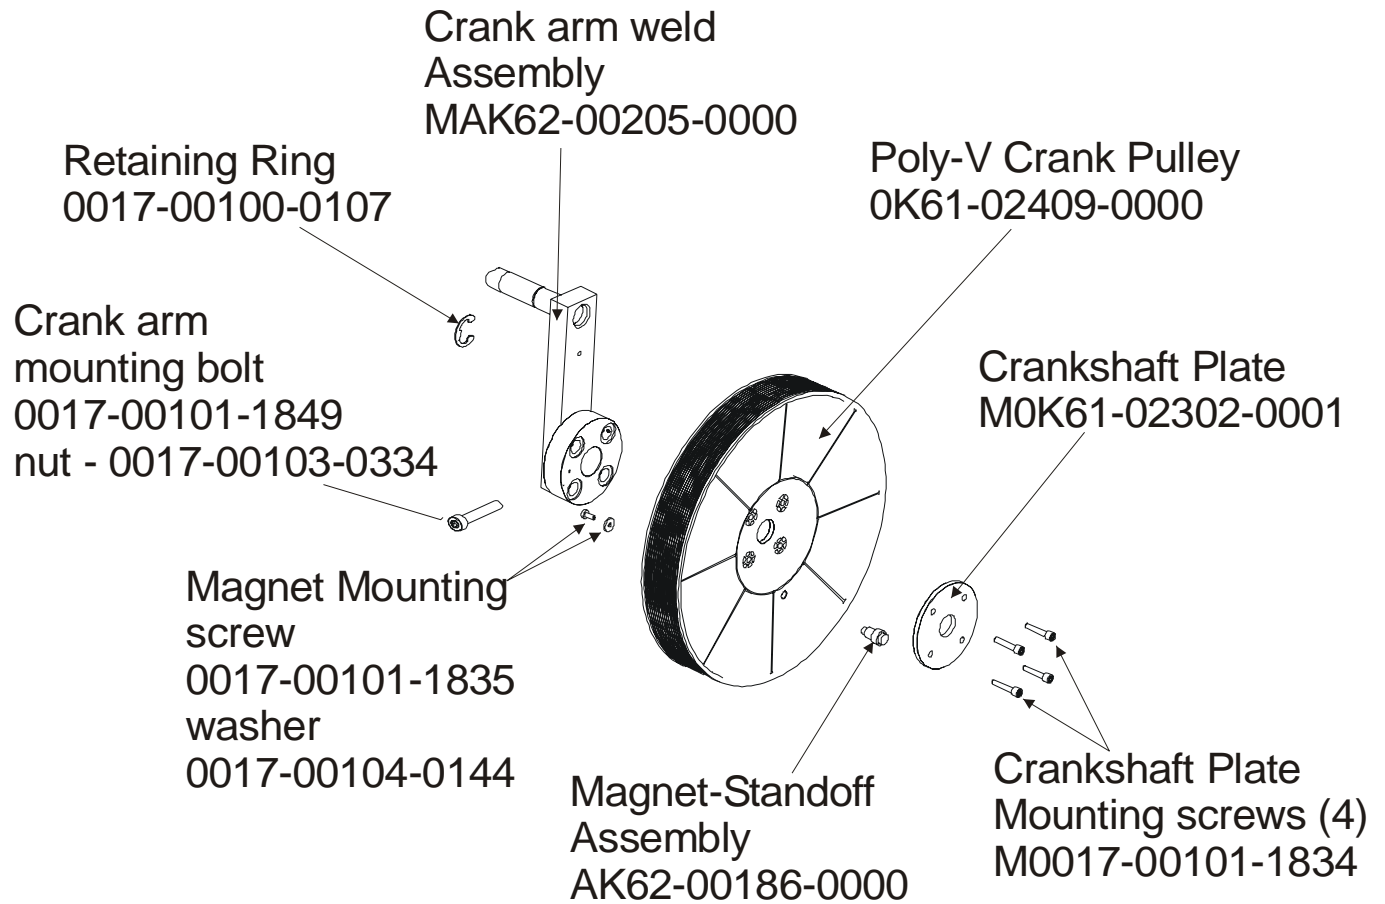

ARCTIC SILVER QUIET DRIVE 95XE
Crank Arm Pulley Assembly

95XE-0XXX-03
S/N XHL055007714