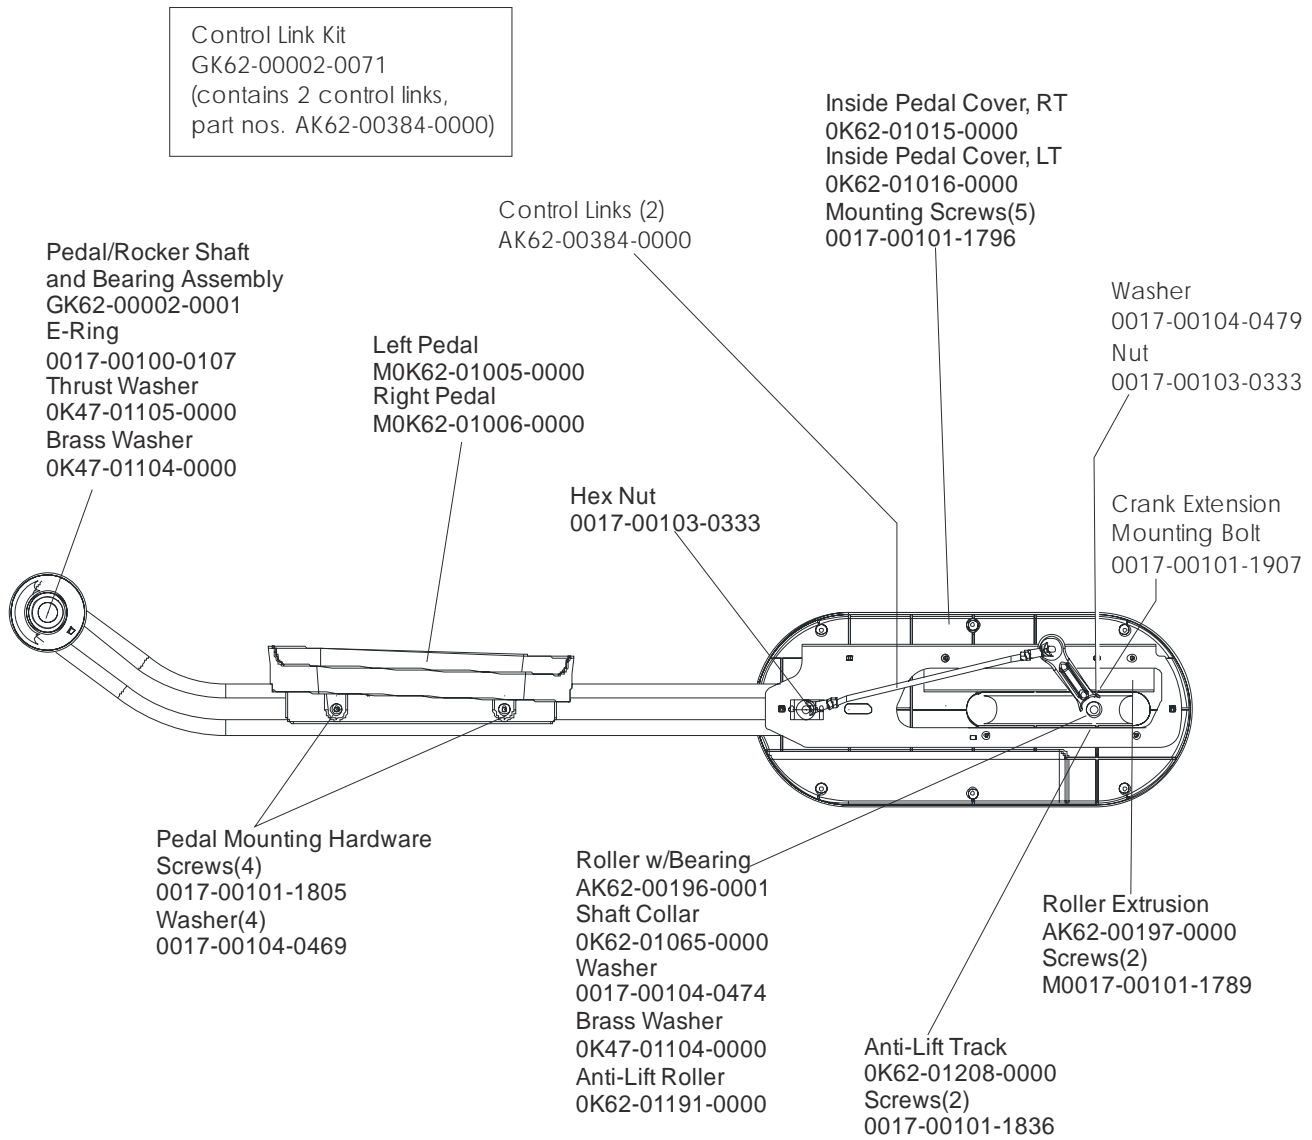

Stabilizer Caps
0K62-01003-0000(4)

ARCTIC SILVER QUIET DRIVE 95XE

Lower Frame Shrouds & Hardware

95XE-0XXX-03

S/N XHL055007714

ARCTIC SILVER QUIET DRIVE 95XE

Pedal Lever Assembly Components

95XE-0XXX-03
S/N XHL055007714

Note: Units with old control link assemblies will require kit MGK62-00002-0015 when replacing either the tie rod assembly or the crank extension for the first time.

Service Kit-
MGK62-00002-0044
Includes:

- 1- crankshaft
- 2- bearings
- 2- sets of bearing flanges
- 4- nuts and washers

Service Kit- GK62-00002-0045
Includes:

- 1 - intermediate shaft
- 2 - bearings
- 2- sets of bearing flanges
- 4- nuts and washers