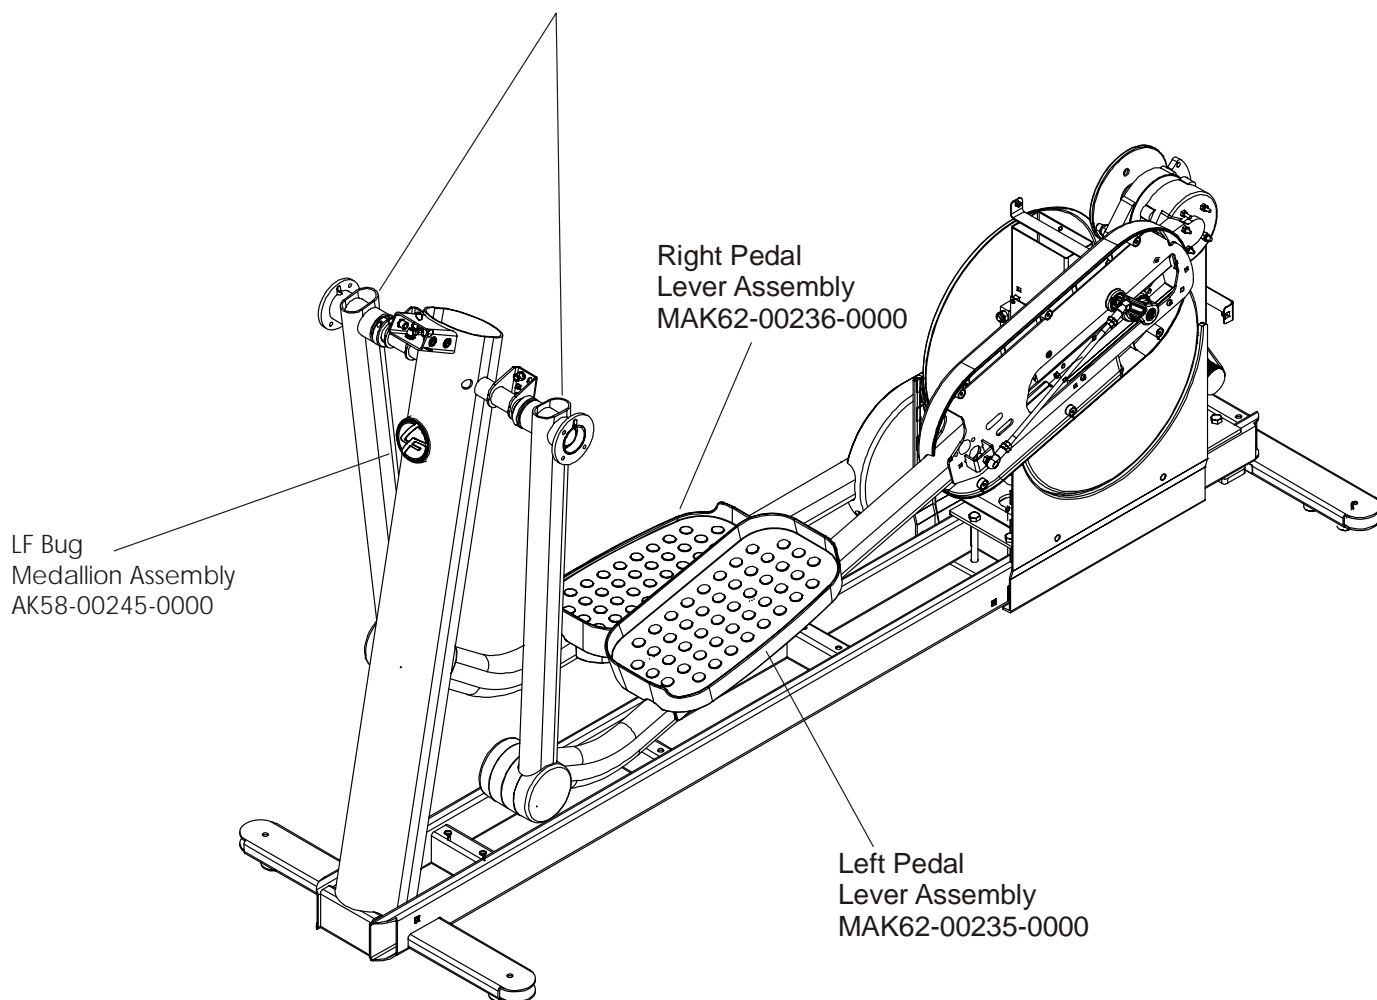

95XE-0XXX-03

S/N XHL055007714

Rocker Arms Kit
GK62-00002-0070

contents:

- Rocker Arms (2)
- Hardened Spacers (2)
- Oillite Washers (2)
- Retaining Rings (2)
- Loctite 620
- Alcohol pad

Rocker Arms
AK62-00002-0070
Shaft Collar w/Screws
OK61-01259-0000