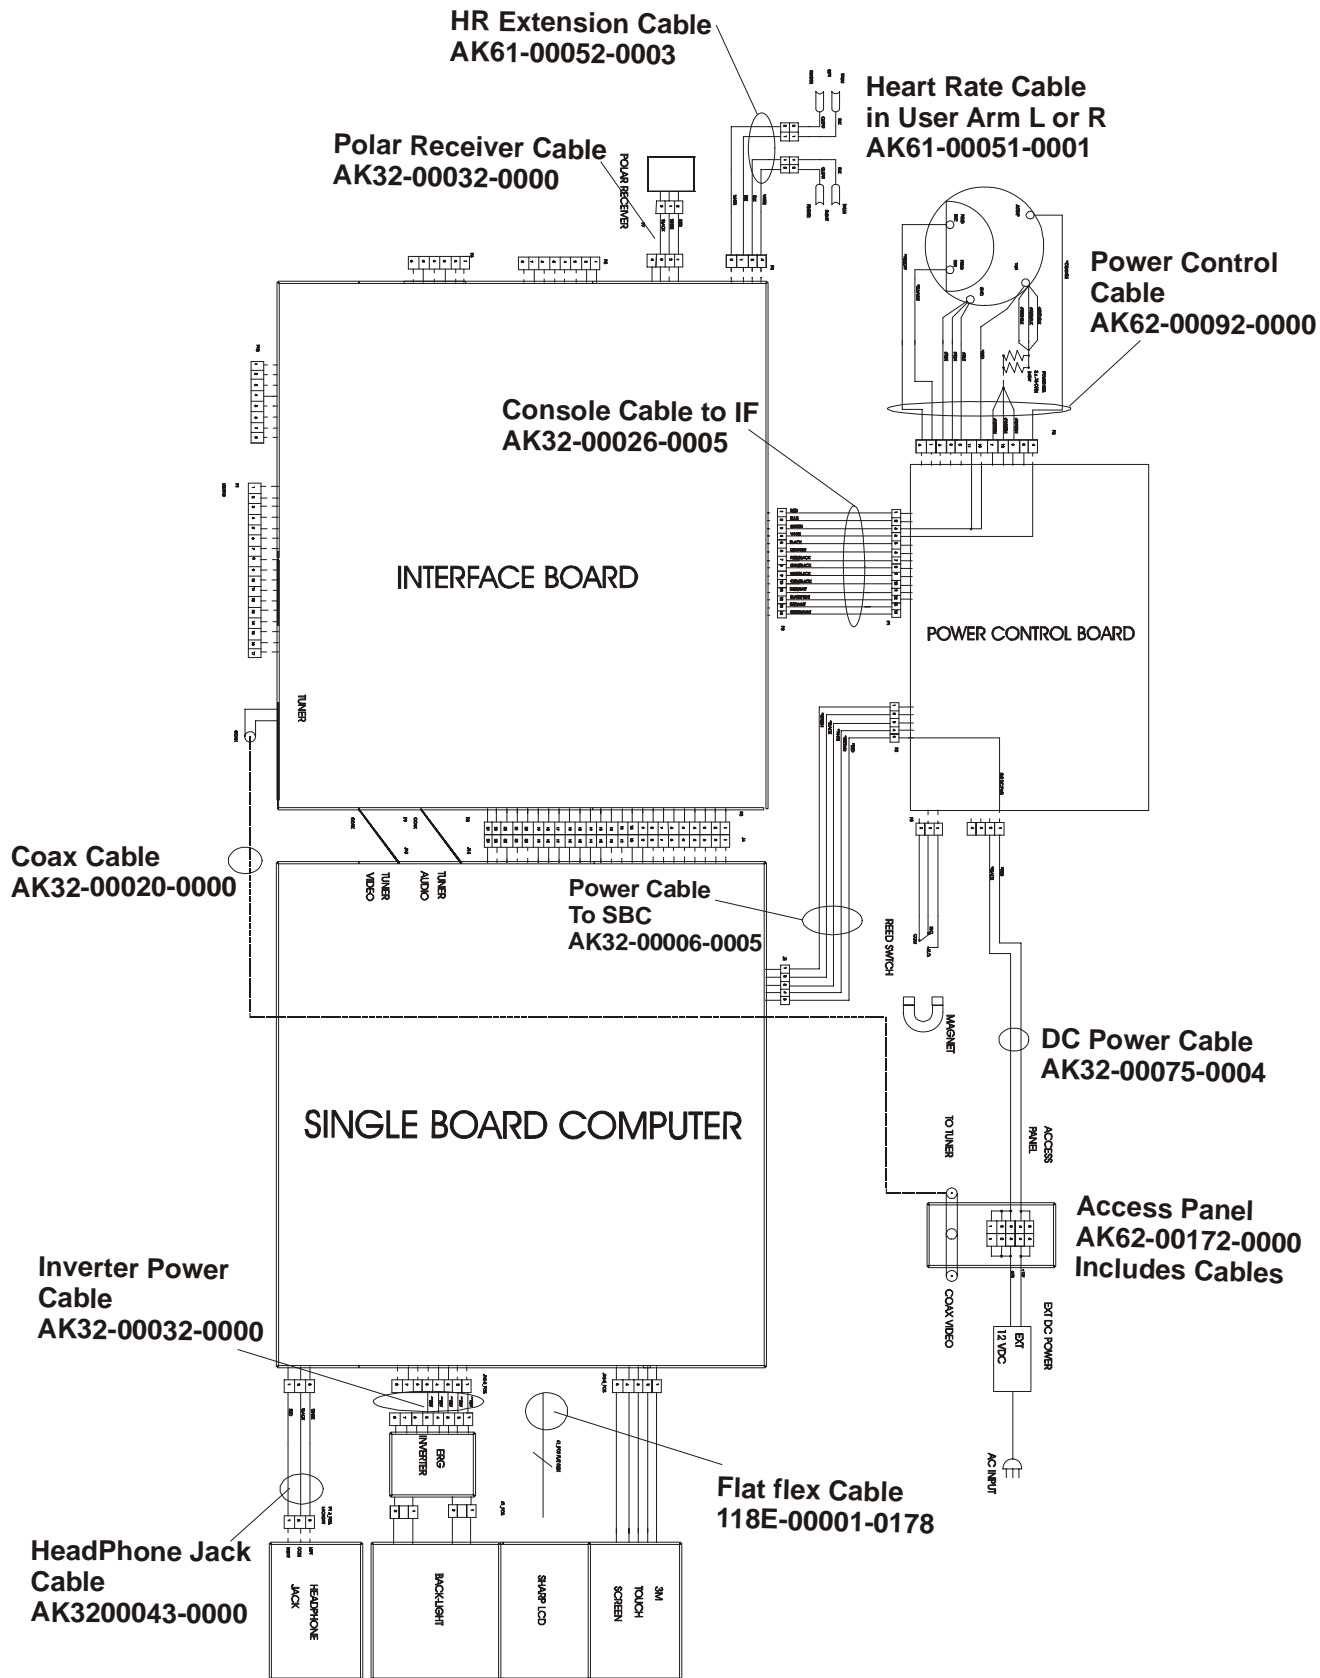

ARCTIC SILVER QUIET DRIVE 95XE
Crank Arm Pulley Assembly

95XE-0XXX-03
S/N XHL055007714

ARCTIC SILVER QUIET DRIVE 95XE
Drive Module

95XE-0XXX-03
S/N XHL055007714

Free Manuals Download Website

<http://myh66.com>