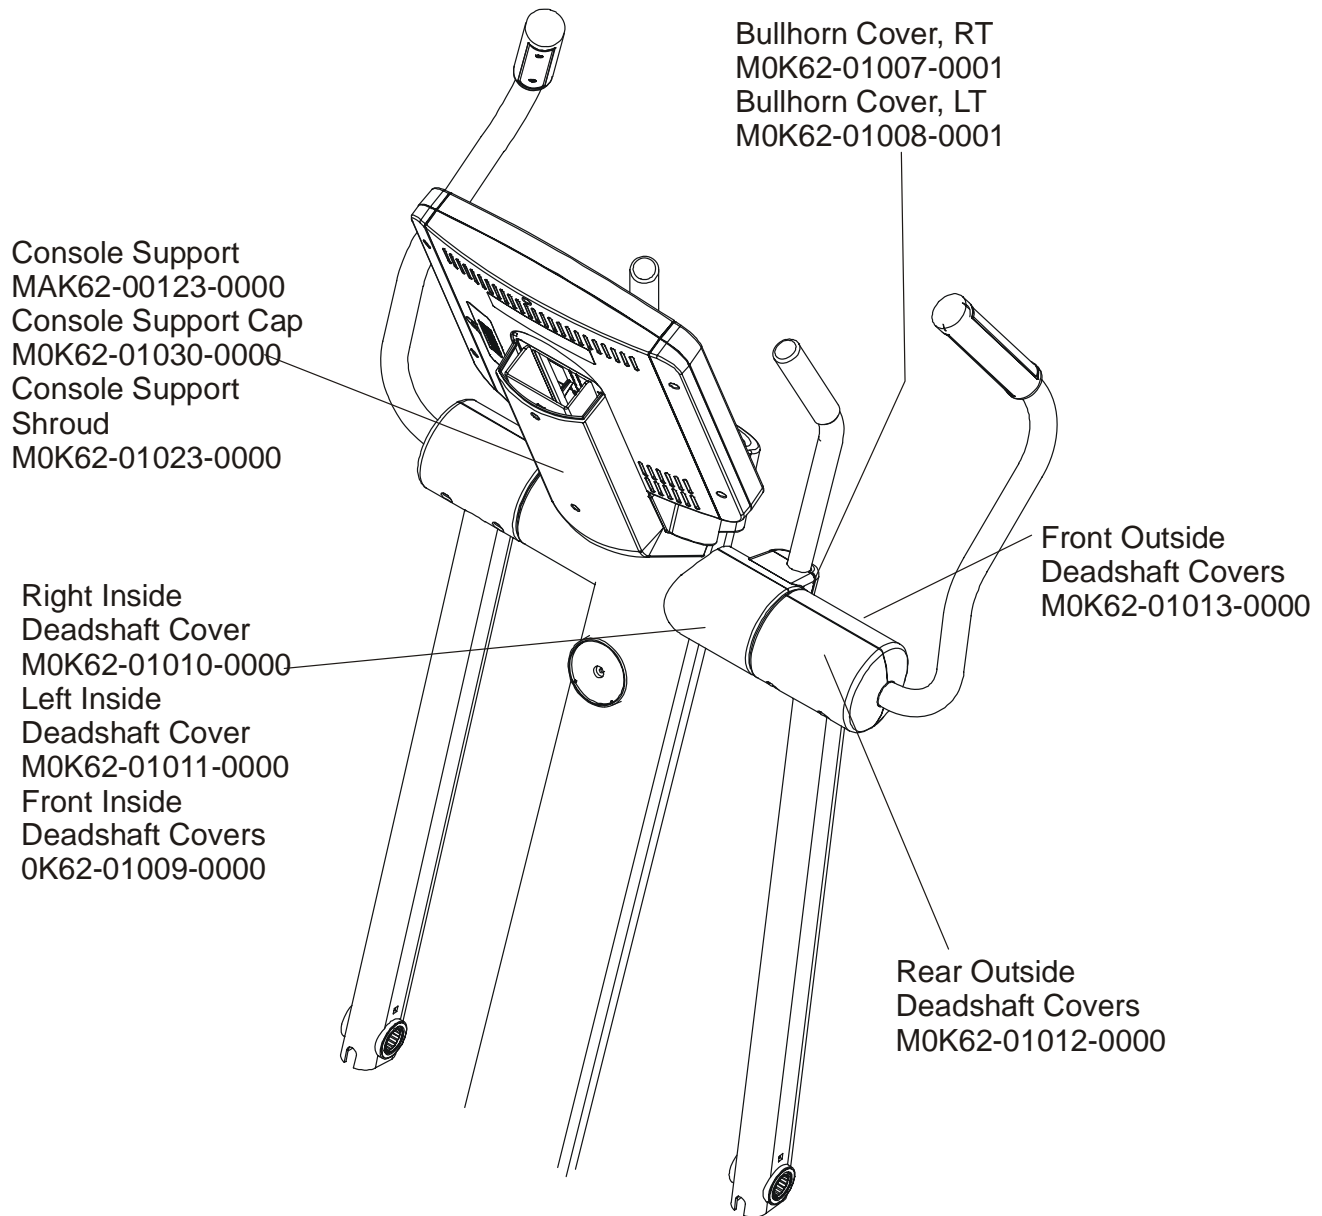

Page
CONSOLE SUPPORT & DEADSHAFT COVERS	4
HANDLEBARS AND BULLHORNS	5
COMPLETE CONSOLE ASSEMBLY	6
CONSOLE COMPONENTS	7
UPPER FRAME HARDWARE	8
ROCKER ARMS AND PEDAL LEVERS	9
CRANK COVER AND LOWER CAPS	10
LOWER FRAME SHROUDS AND HARDWARE.....	11
PEDAL LEVER COMPONENTS	12
PCB, BATTERY, REED SWITCH & BRACKET	13
BEARING INSERT ASSEMBLY	14
CRANK ARM PULLEY ASSEMBLY.....	15
DRIVE MODULE.....	16
DRIVE MODULE HARDWARE	17
CABLES	18

Note: The 95Xe comes with both Telemetry and LifePulse Sensors.

ARCTIC SILVER QUIET DRIVE 95Xe
Console Support & Deadshaft Covers

95XE-0XXX-03
S/N XHL055007714