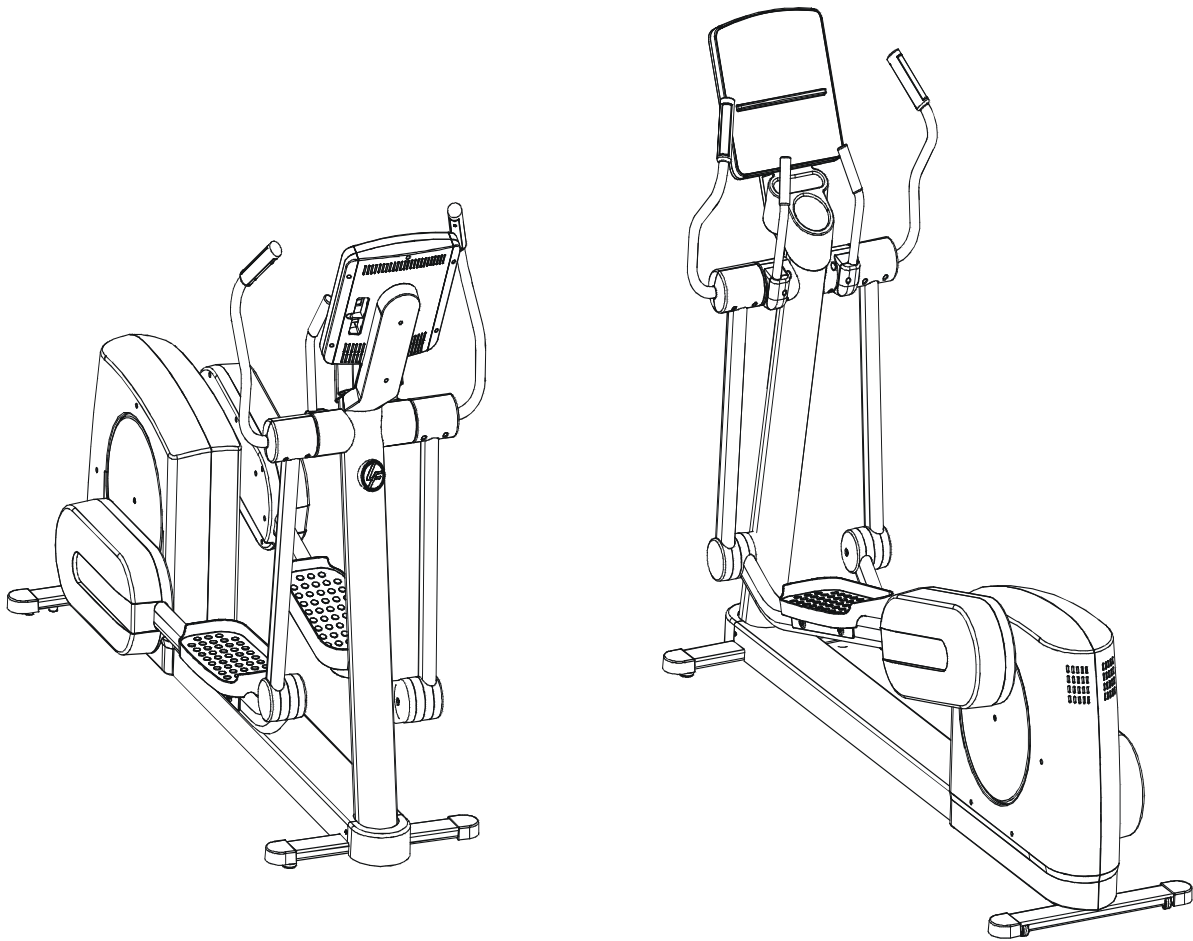

LifeFitness

ARCTIC SILVER QUIET DRIVE
CROSS-TRAINER 95Xe-0XXX-03
(MADE IN HUNGARY)

Customer Support Services **PARTS MANUAL** rev 30 Jul 2008

ARCTIC SILVER QUIET DRIVE 95Xe
REFERENCES

95XE-0XXX-03
S/N XHL055007714

OPERATION MANUAL	M051-00K62-A095
SERVICE MANUAL	M051-00K62-A149
HARDWARE BAG	AK62-00152-0001
TOUCH UP PAINT: SPRAY CAN .5 OZ BOTTLE W/APPLICATOR .33 OZ PEN	0017-00008-0204 0017-00008-0205 0017-00008-0206
ACCESS PANEL ASSEMBLY	AK62-00172-0000
COAX CABLE	AK32-00020-0000
POWER SUPPLY (WALL TO UNIT)	118E-00001-0161
DC POWER CABLE, 80 IN.	AK32-00075-0004
LINE CORD: DOM 10A 125V	0017-00003-0704
LINE CORD: CON 10A 250V	0017-00003-0691
LINE CORD: 10A UK	0017-00003-0889
LINE CORD: AUSTRALIA	0017-00003-0918

	Page
CONSOLE SUPPORT & DEADSHAFT COVERS	4
HANDLEBARS AND BULLHORNS	5
COMPLETE CONSOLE ASSEMBLY	6
CONSOLE COMPONENTS	7
UPPER FRAME HARDWARE	8
ROCKER ARMS AND PEDAL LEVERS	9
CRANK COVER AND LOWER CAPS	10
LOWER FRAME SHROUDS AND HARDWARE.....	11
PEDAL LEVER COMPONENTS	12
PCB, BATTERY, REED SWITCH & BRACKET	13
BEARING INSERT ASSEMBLY	14
CRANK ARM PULLEY ASSEMBLY.....	15
DRIVE MODULE.....	16
DRIVE MODULE HARDWARE	17
CABLES	18