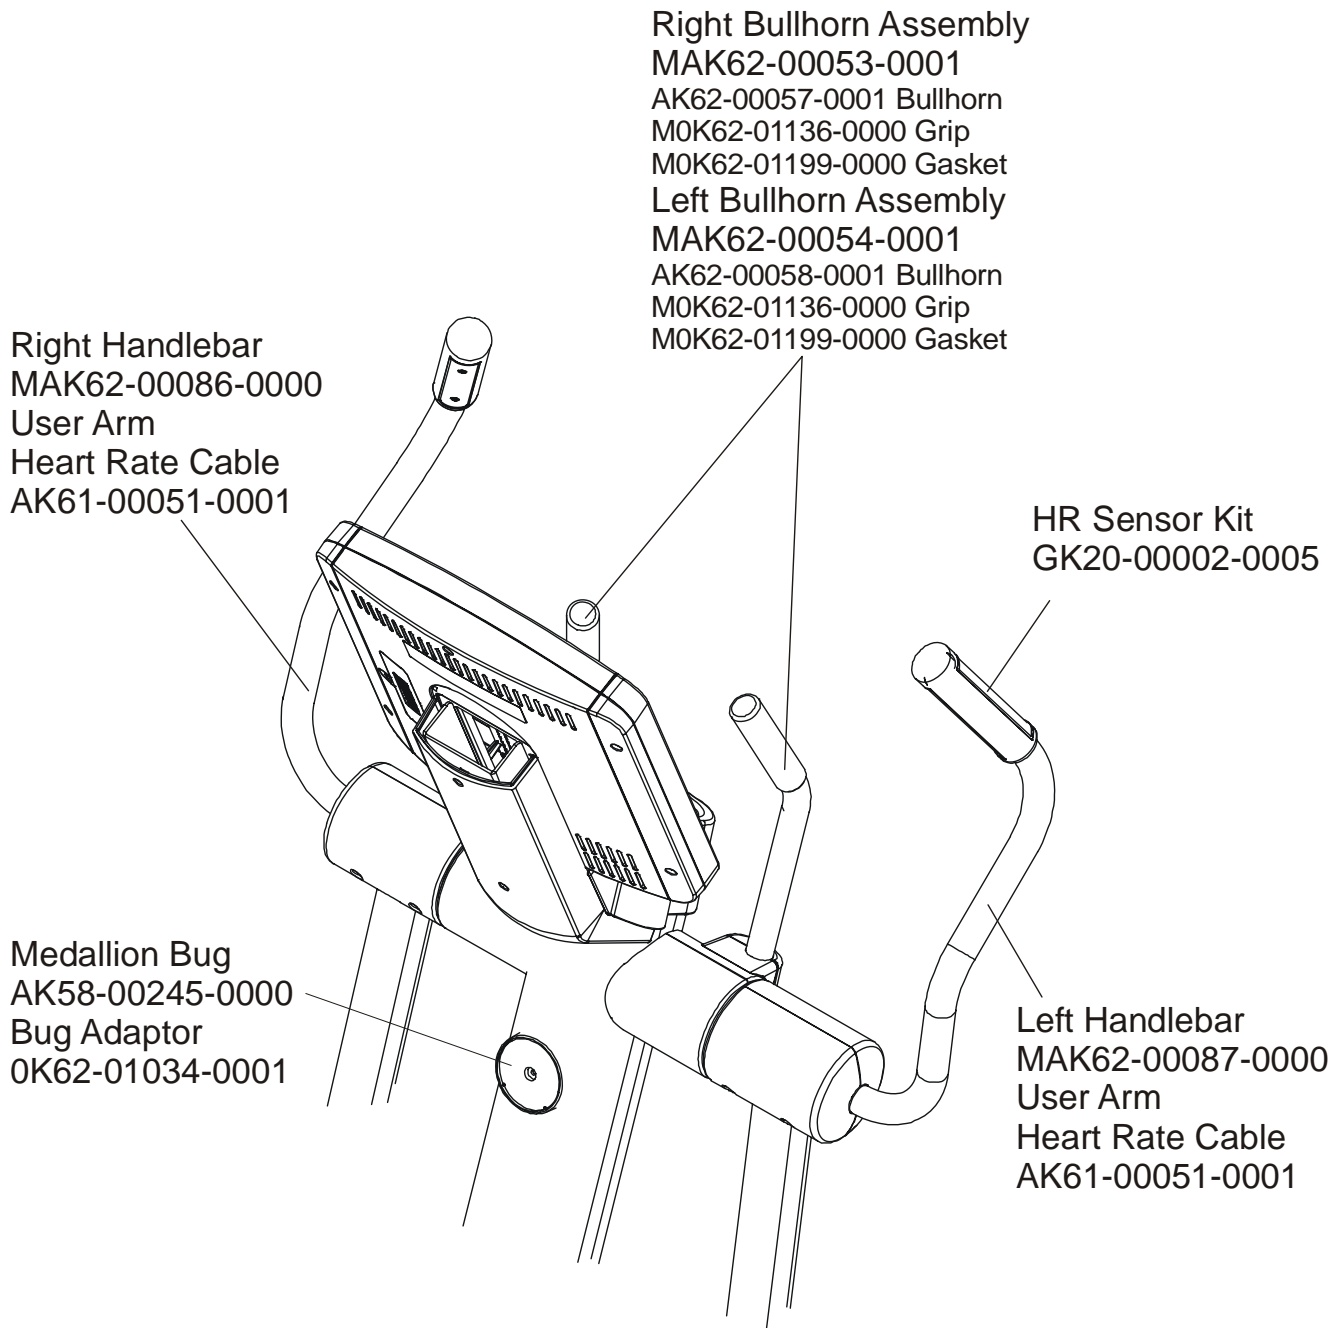

OPERATION MANUAL	M051-00K62-A095
SERVICE MANUAL	M051-00K62-A149
HARDWARE BAG	AK62-00152-0001
TOUCH UP PAINT: SPRAY CAN .5 OZ BOTTLE W/APPLICATOR .33 OZ PEN	0017-00008-0204 0017-00008-0205 0017-00008-0206
ACCESS PANEL ASSEMBLY	AK62-00172-0000
COAX CABLE	AK32-00020-0000
POWER SUPPLY (WALL TO UNIT)	118E-00001-0161
DC POWER CABLE, 80 IN.	AK32-00075-0004
LINE CORD: DOM 10A 125V	0017-00003-0704
LINE CORD: CON 10A 250V	0017-00003-0691
LINE CORD: 10A UK	0017-00003-0889
LINE CORD: AUSTRALIA	0017-00003-0918

	Page
CONSOLE SUPPORT & DEADSHAFT COVERS	4
HANDLEBARS AND BULLHORNS	5
COMPLETE CONSOLE ASSEMBLY	6
CONSOLE COMPONENTS	7
UPPER FRAME HARDWARE	8
ROCKER ARMS AND PEDAL LEVERS	9
CRANK COVER AND LOWER CAPS	10
LOWER FRAME SHROUDS AND HARDWARE.....	11
PEDAL LEVER COMPONENTS	12
PCB, BATTERY, REED SWITCH & BRACKET	13
BEARING INSERT ASSEMBLY	14
CRANK ARM PULLEY ASSEMBLY.....	15
DRIVE MODULE.....	16
DRIVE MODULE HARDWARE	17
CABLES	18

Note: The 95Xe comes with both Telemetry and LifePulse Sensors.

ARCTIC SILVER QUIET DRIVE 95Xe
Console Support & Deadshaft Covers

95XE-0XXX-03
S/N XHL055007714

CONSOLE ASSEMBLY	
GK62-00002-0047	KIT: SERVICE LCD CONSOLE NTSC; ENG
GK62-00002-0048	KIT: SERVICE LCD CONSOLE NTSC; SPN
GK62-00002-0049	KIT: SERVICE LCD CONSOLE NTSC; JAP
GK62-00002-0050	KIT: SERVICE LCD CONSOLE NTSC; FRN
GK62-00002-0051	KIT: SERVICE LCD CONSOLE NTSC; POR
GK62-00002-0052	KIT: SERVICE LCD CONSOLE NTSC; CHI
GK62-00002-0053	KIT: SERVICE LCD CONSOLE NTSC; KOR
GK62-00002-0054	KIT: SERVICE LCD CONSOLE PAL; ENG
GK62-00002-0055	KIT: SERVICE LCD CONSOLE PAL; GER
GK62-00002-0056	KIT: SERVICE LCD CONSOLE PAL; SPN
GK62-00002-0057	KIT: SERVICE LCD CONSOLE PAL; FRN
GK62-00002-0058	KIT: SERVICE LCD CONSOLE PAL; ITL
GK62-00002-0059	KIT: SERVICE LCD CONSOLE PAL; DUT
GK62-00002-0060	KIT: SERVICE LCD CONSOLE PAL; POR
GK62-00002-0061	KIT: SERVICE LCD CONSOLE PAL; CHI
GK62-00002-0062	KIT: SERVICE LCD CONSOLE PAL; KOR
GK62-00002-0063	KIT: SERVICE LCD CONSOLE PAL; RUS