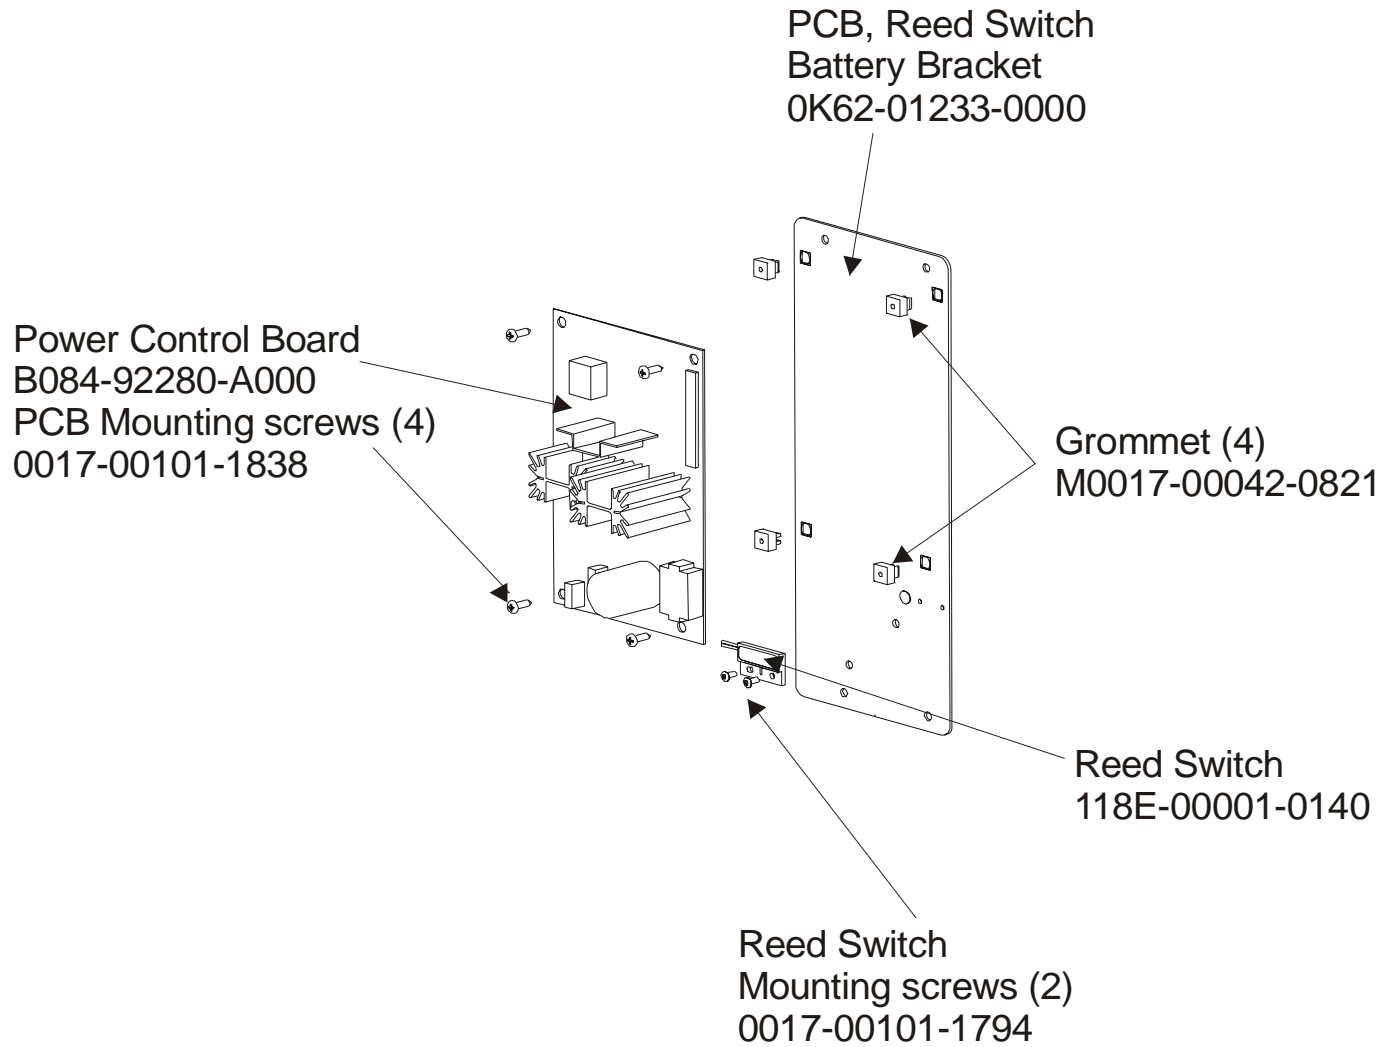

Note: Units with old control link assemblies will require kit MGK62-00002-0015 when replacing either the tie rod assembly or the crank extension for the first time.

Service Kit-
MGK62-00002-0044
Includes: