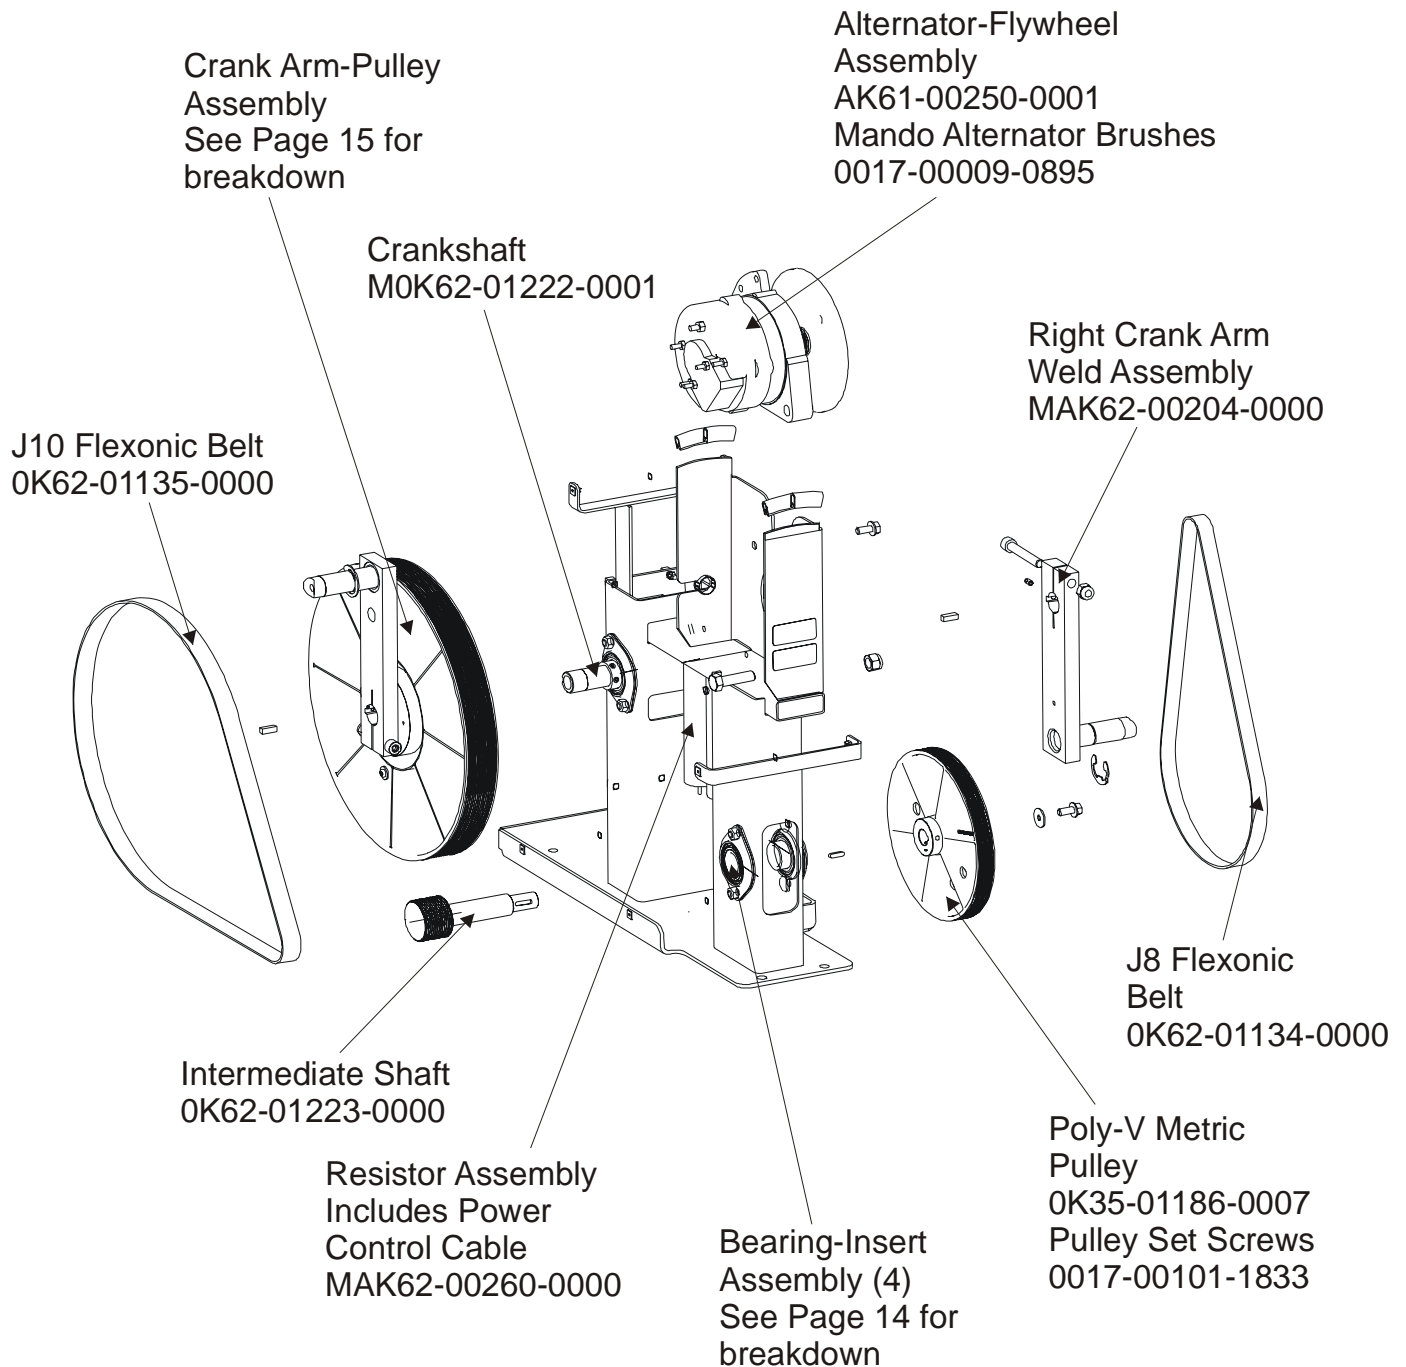

Note: Units with old control link assemblies will require kit MGK62-00002-0015 when replacing either the tie rod assembly or the crank extension for the first time.

Service Kit-
MGK62-00002-0044
Includes:

- 1- crankshaft
- 2- bearings
- 2- sets of bearing flanges
- 4- nuts and washers

Service Kit- GK62-00002-0045
Includes:

- 1 - intermediate shaft
- 2 - bearings
- 2- sets of bearing flanges
- 4- nuts and washers

ARCTIC SILVER QUIET DRIVE 95XE
Crank Arm Pulley Assembly

95XE-0XXX-03
S/N XHL055007714

ARCTIC SILVER QUIET DRIVE 95XE
Drive Module

95XE-0XXX-03
S/N XHL055007714

Free Manuals Download Website

<http://myh66.com>