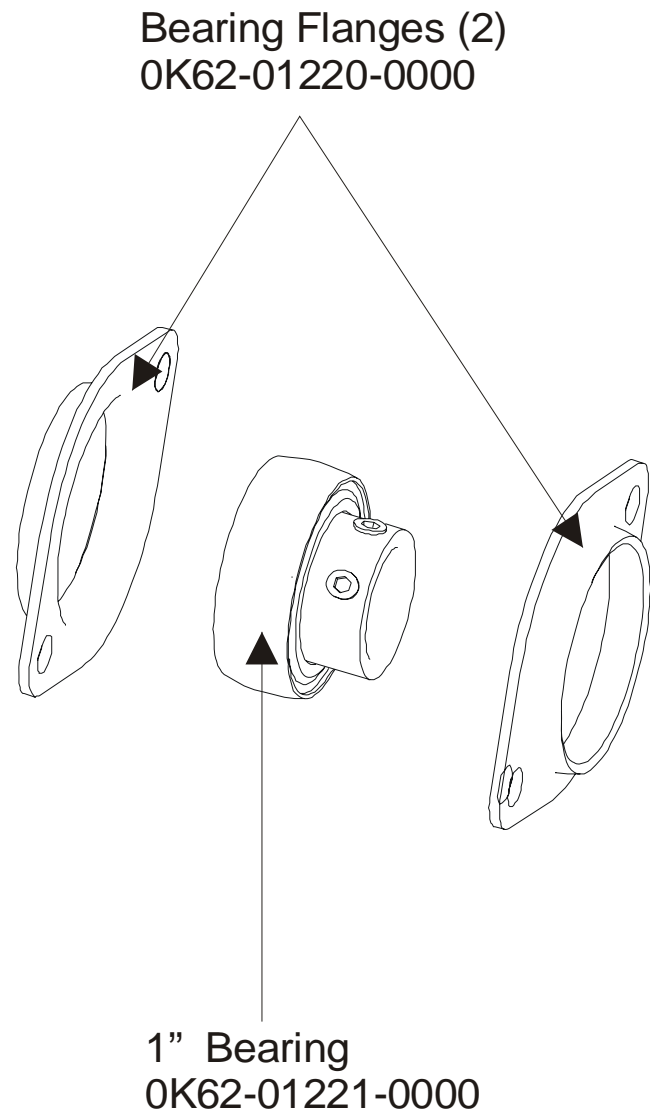

Note: Units with old control link assemblies will require kit MGK62-00002-0015 when replacing either the tie rod assembly or the crank extension for the first time.

Service Kit-
MGK62-00002-0044
Includes:

- 1- crankshaft
- 2- bearings
- 2- sets of bearing flanges
- 4- nuts and washers

Service Kit- GK62-00002-0045
Includes:

- 1 - intermediate shaft
- 2 - bearings
- 2- sets of bearing flanges
- 4- nuts and washers