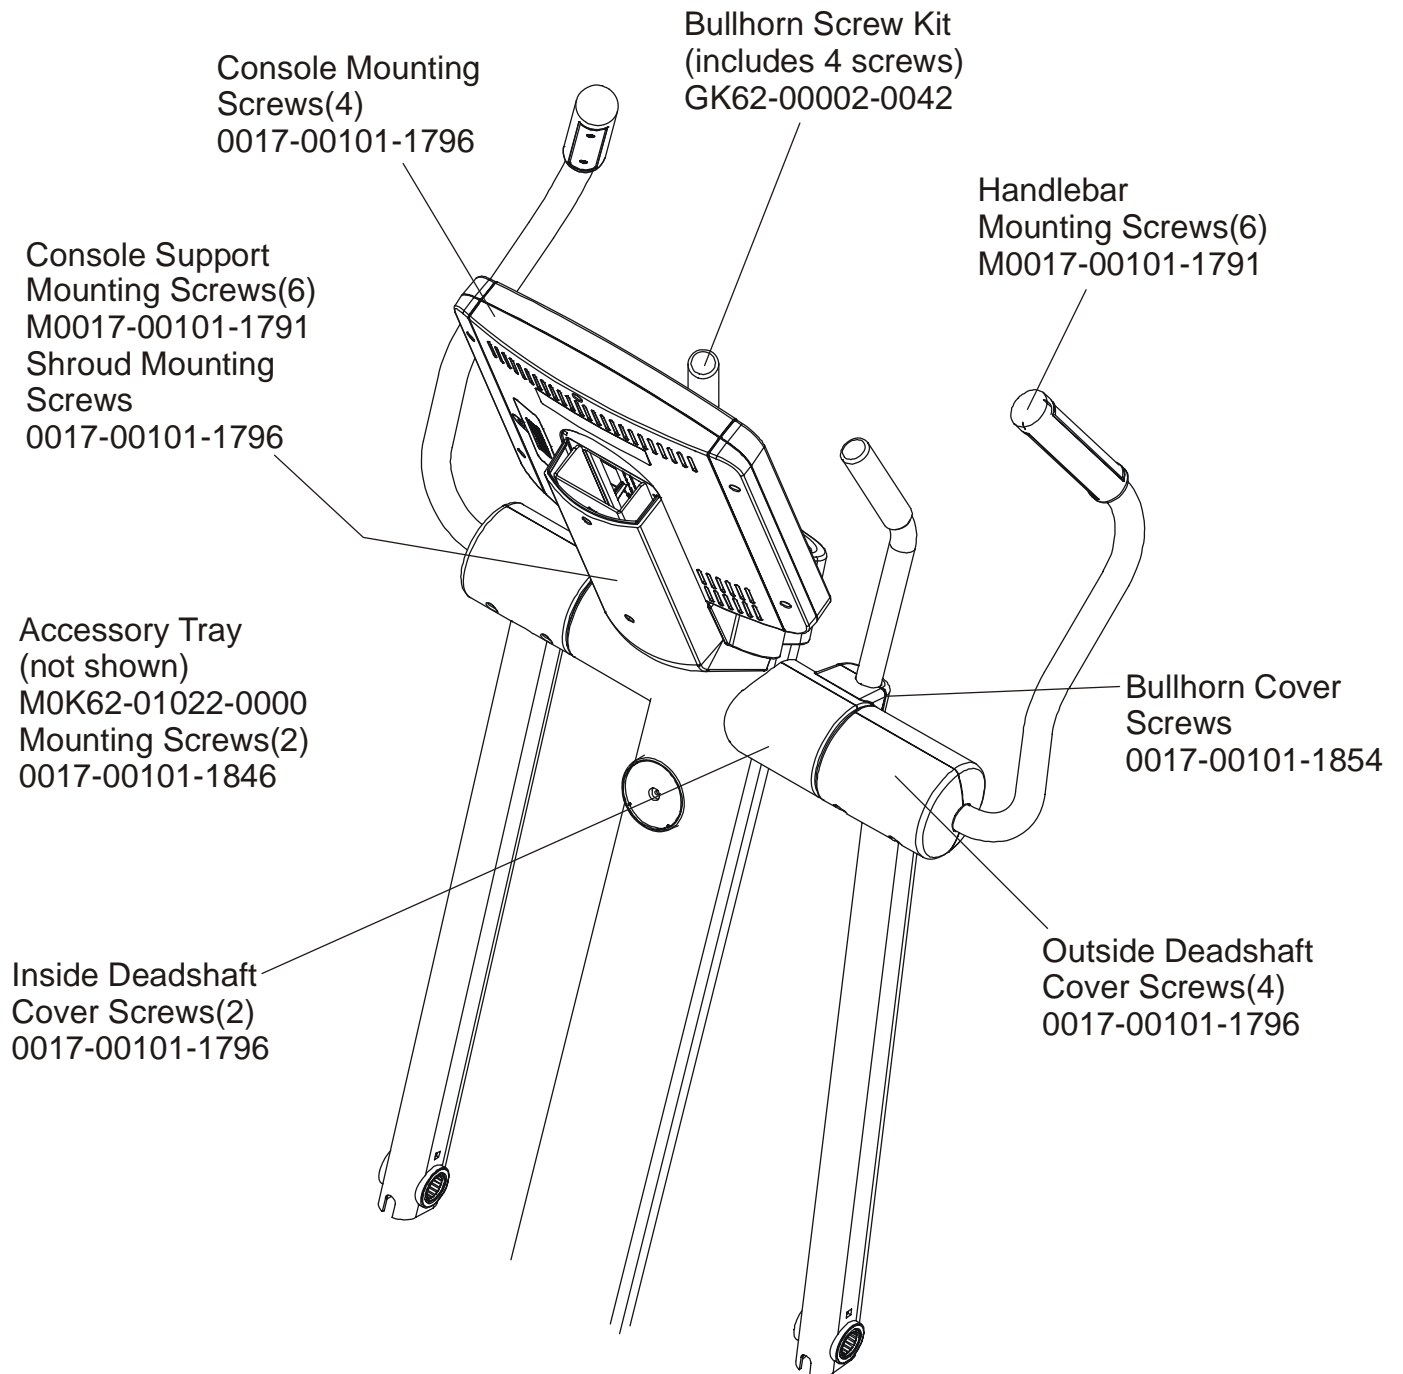

	Page
CONSOLE SUPPORT & DEADSHAFT COVERS	4
HANDLEBARS AND BULLHORNS	5
COMPLETE CONSOLE ASSEMBLY	6
CONSOLE COMPONENTS	7
UPPER FRAME HARDWARE	8
ROCKER ARMS AND PEDAL LEVERS	9
CRANK COVER AND LOWER CAPS	10
LOWER FRAME SHROUDS AND HARDWARE.....	11
PEDAL LEVER COMPONENTS	12
PCB, BATTERY, REED SWITCH & BRACKET	13
BEARING INSERT ASSEMBLY	14
CRANK ARM PULLEY ASSEMBLY.....	15
DRIVE MODULE.....	16
DRIVE MODULE HARDWARE	17
CABLES	18

ARCTIC SILVER QUIET DRIVE 95XE
Console Components

95XE-0XXX-03
S/N XHL055007714

ARCTIC SILVER QUIET DRIVE 95XE

Upper Frame Hardware

95XE-0XXX-03

S/N XHL055007714

ARCTIC SILVER QUIET DRIVE 95XE

Rocker Arms & Pedal Levers