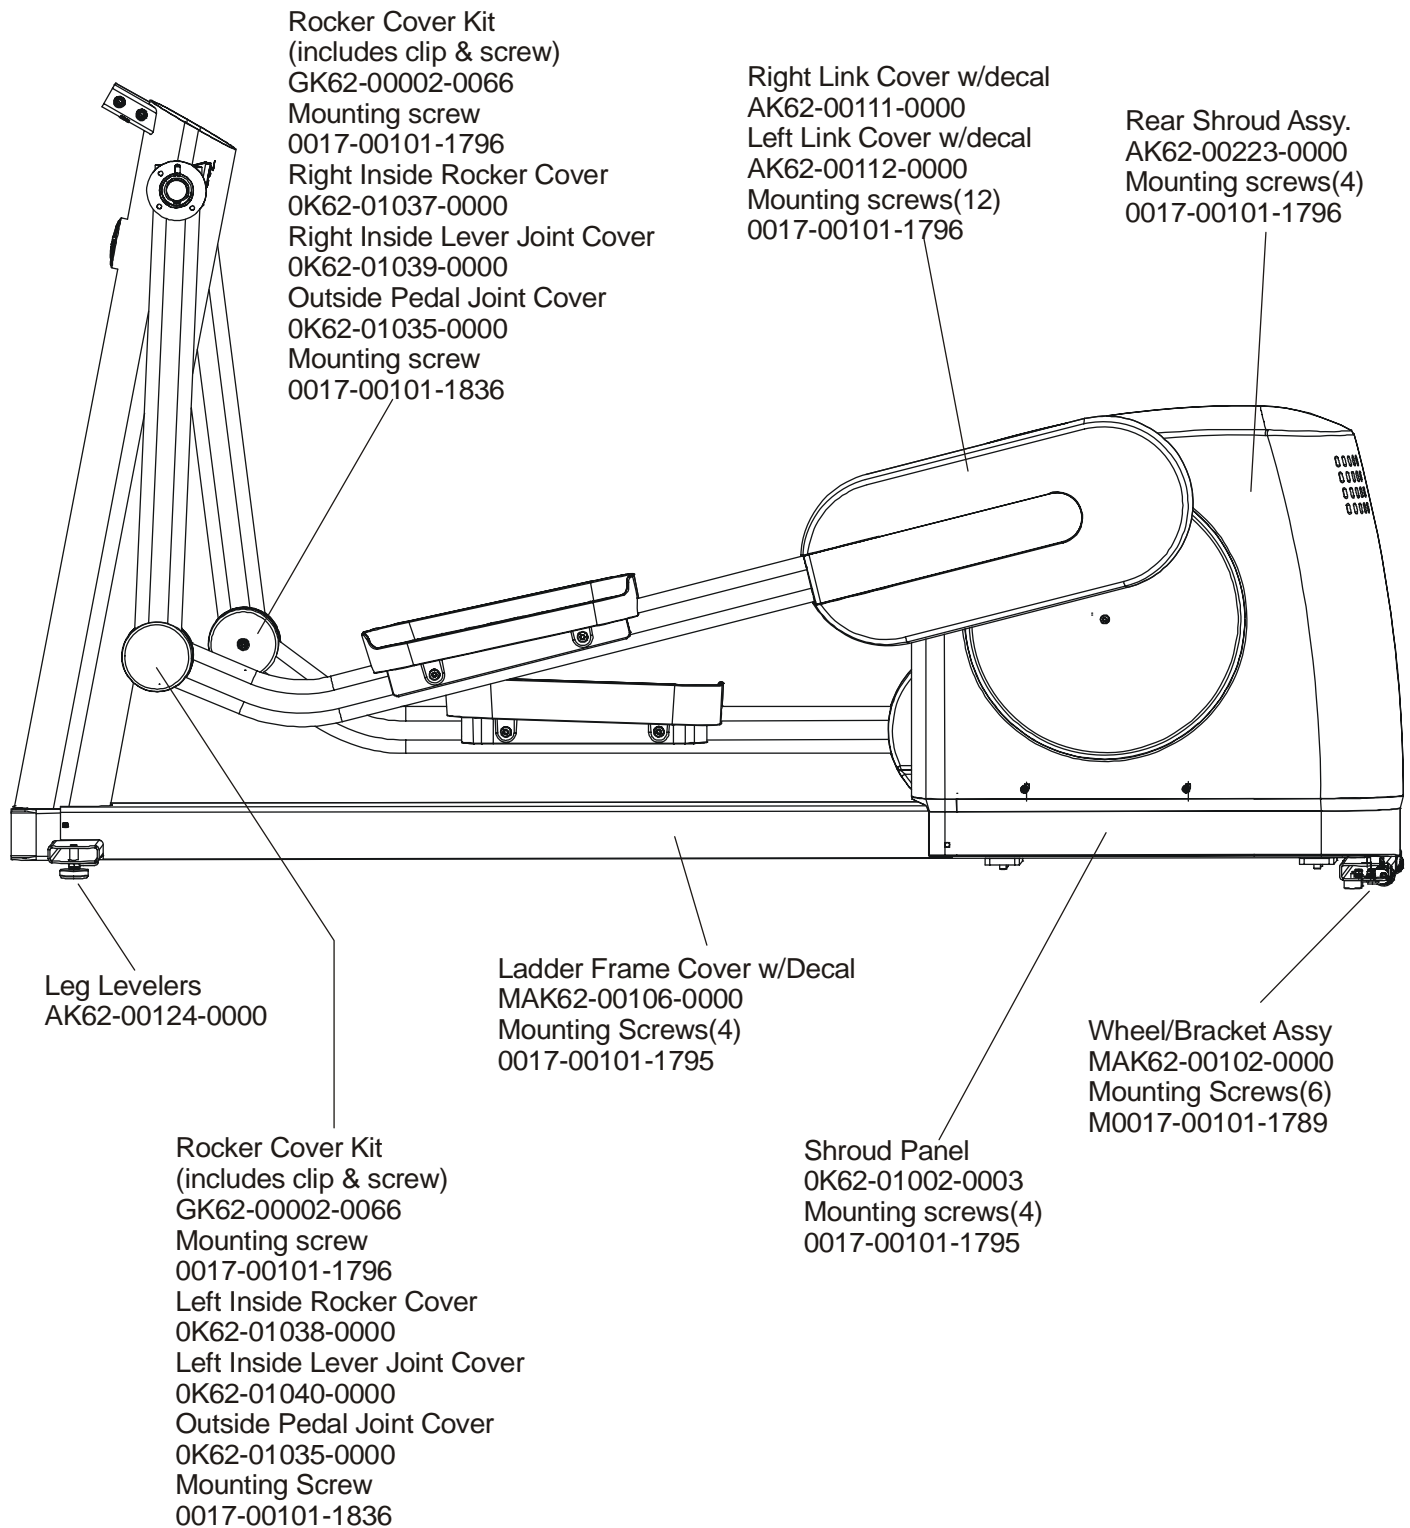

ARCTIC SILVER QUIET DRIVE 95XE

Lower Frame Shrouds & Hardware

95XE-0XXX-03

S/N XHL055007714