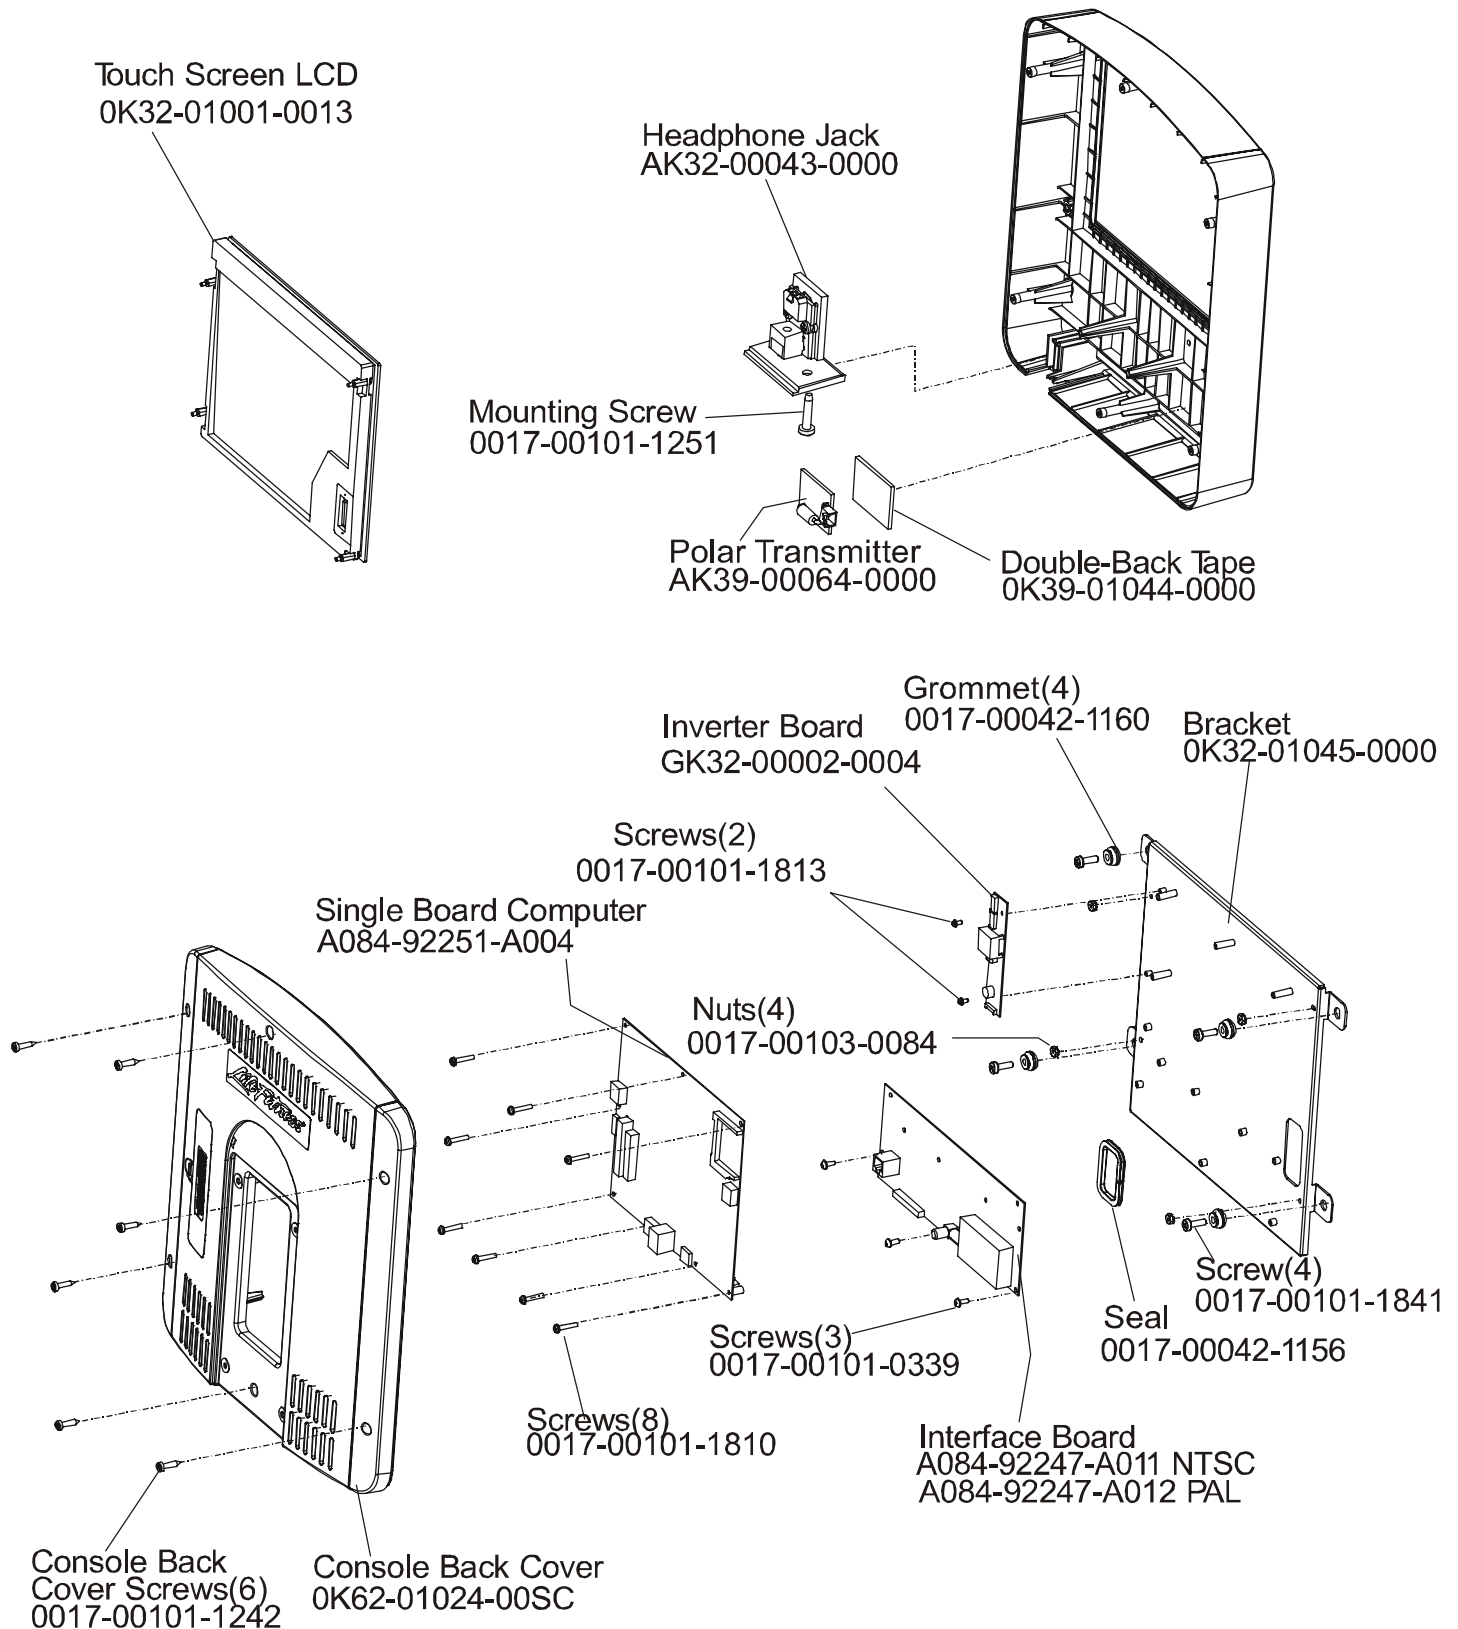

ARCTIC SILVER QUIET DRIVE 95XE
Console Components

95XE-0XXX-03
S/N XHL055007714