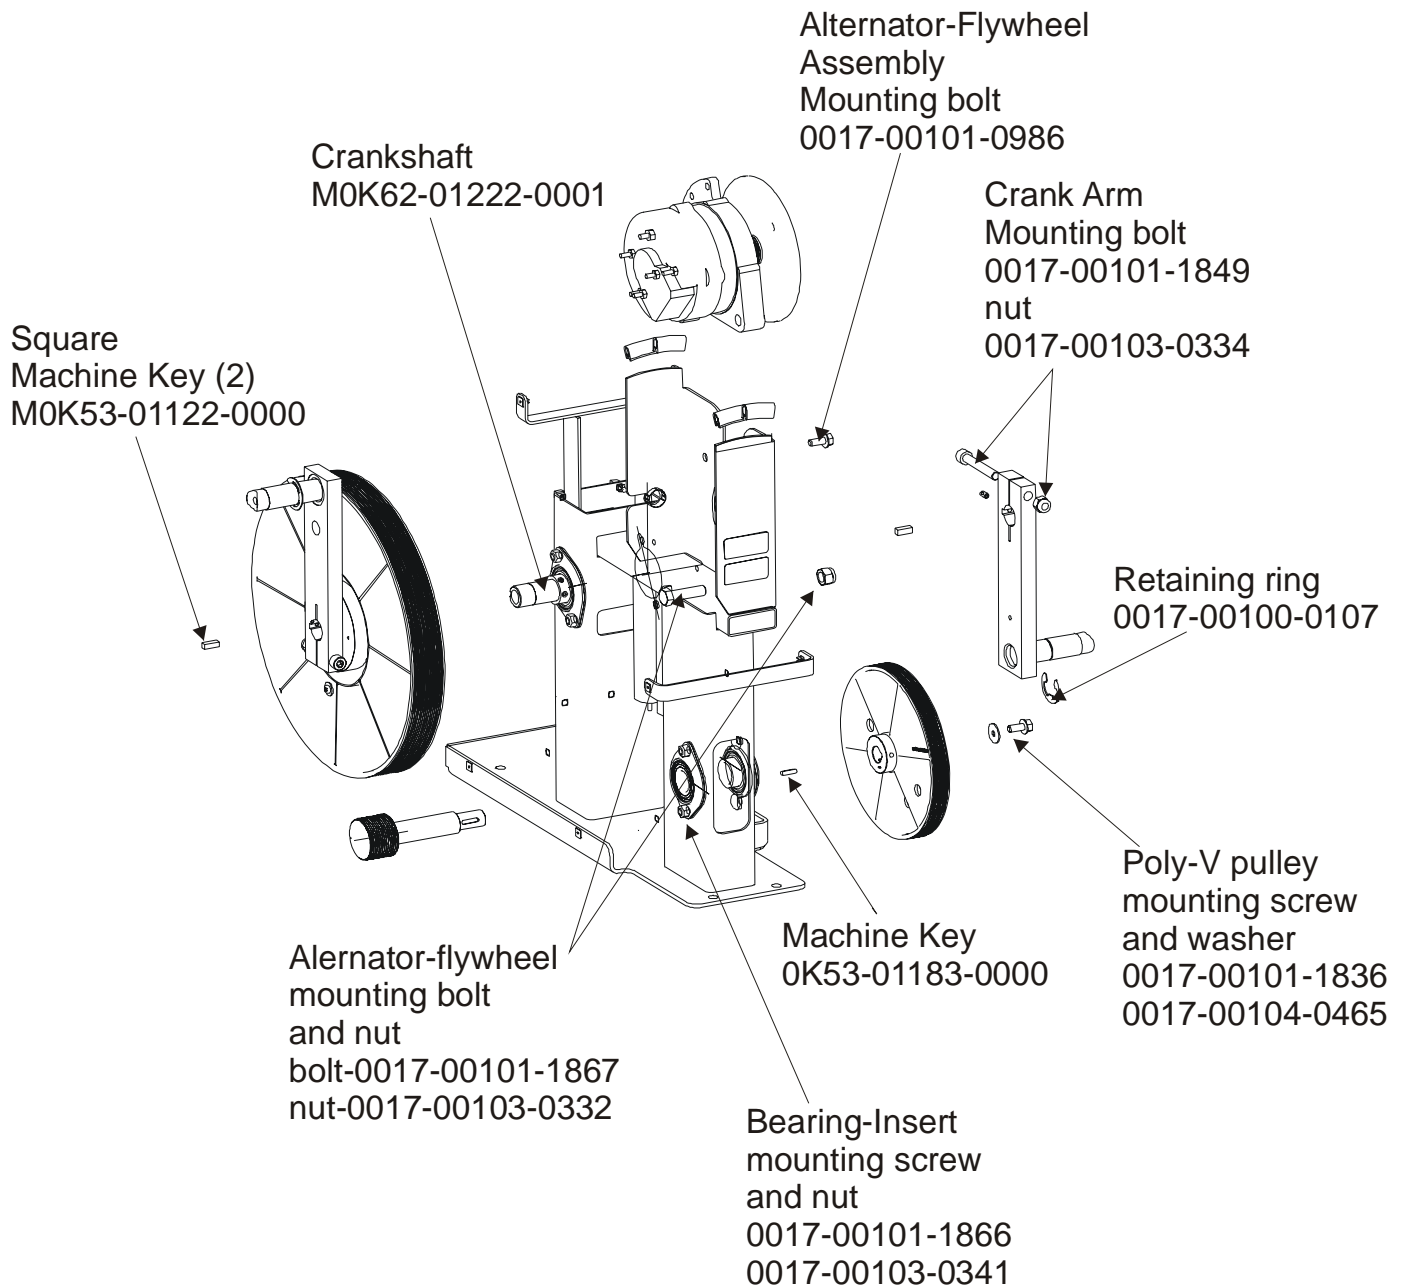

- 1- crankshaft
- 2- bearings
- 2- sets of bearing flanges
- 4- nuts and washers

Service Kit- GK62-00002-0045
Includes:

- 1 - intermediate shaft
- 2 - bearings
- 2- sets of bearing flanges
- 4- nuts and washers

ARCTIC SILVER QUIET DRIVE 95XE
Crank Arm Pulley Assembly

95XE-0XXX-03
S/N XHL055007714

ARCTIC SILVER QUIET DRIVE 95XE
Drive Module

95XE-0XXX-03
S/N XHL055007714

Free Manuals Download Website

<http://myh66.com>