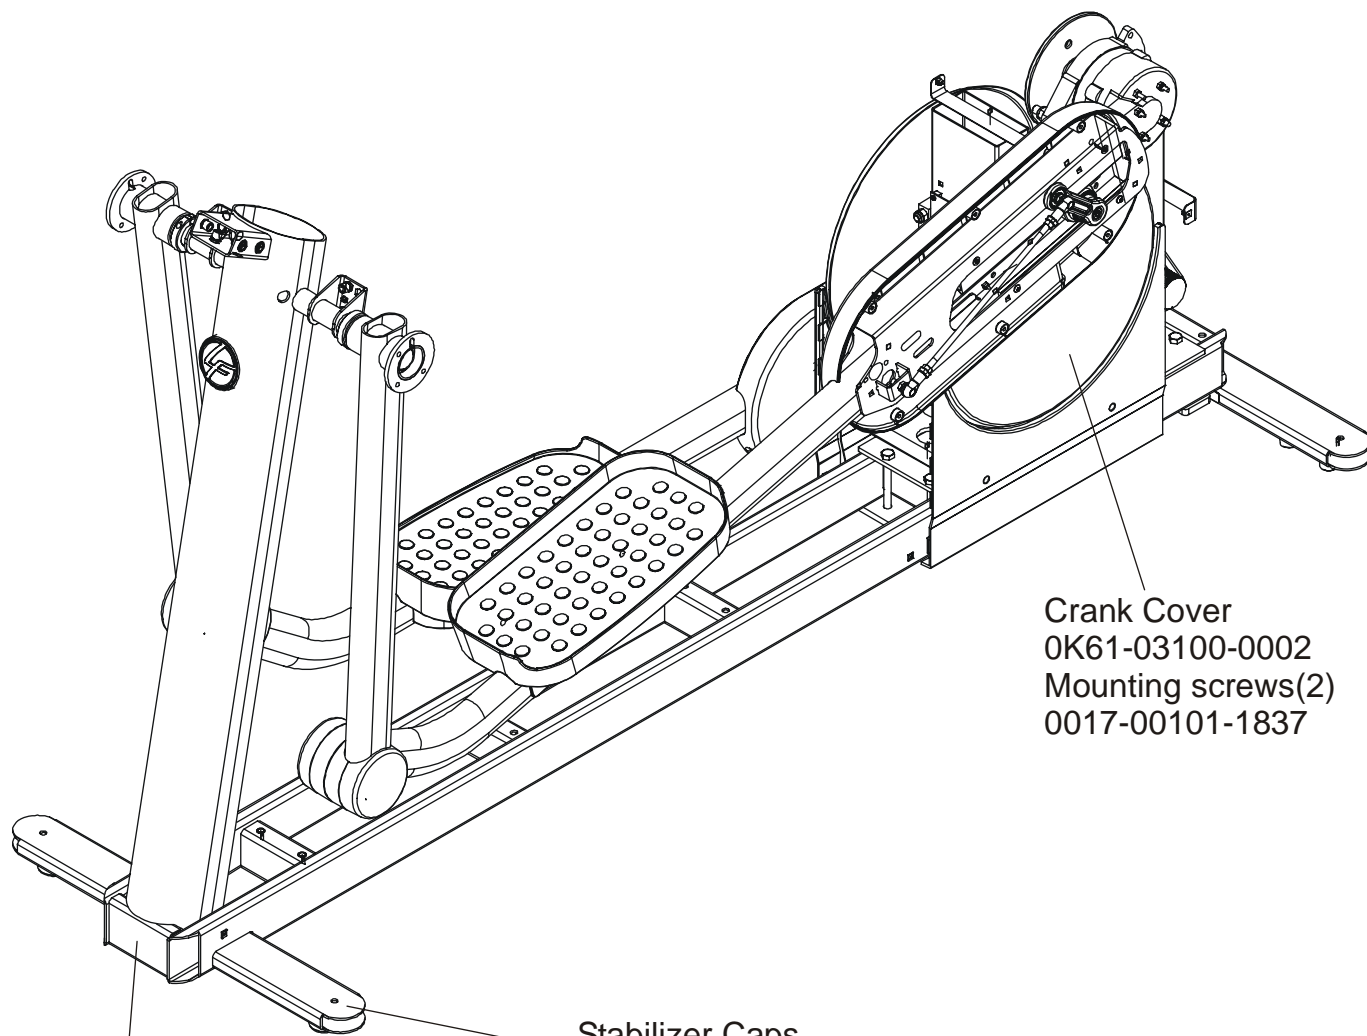

ARCTIC SILVER QUIET DRIVE 95XE
Crank Cover and Lower Caps

95XE-0XXX-03
S/N XHL055007714

Crank Cover
0K61-03100-0002
Mounting screws(2)
0017-00101-1837

Front frame Cap
M0K62-01004-0000
Mounting Screws
0017-00101-1795(2)

Stabilizer Caps
0K62-01003-0000(4)