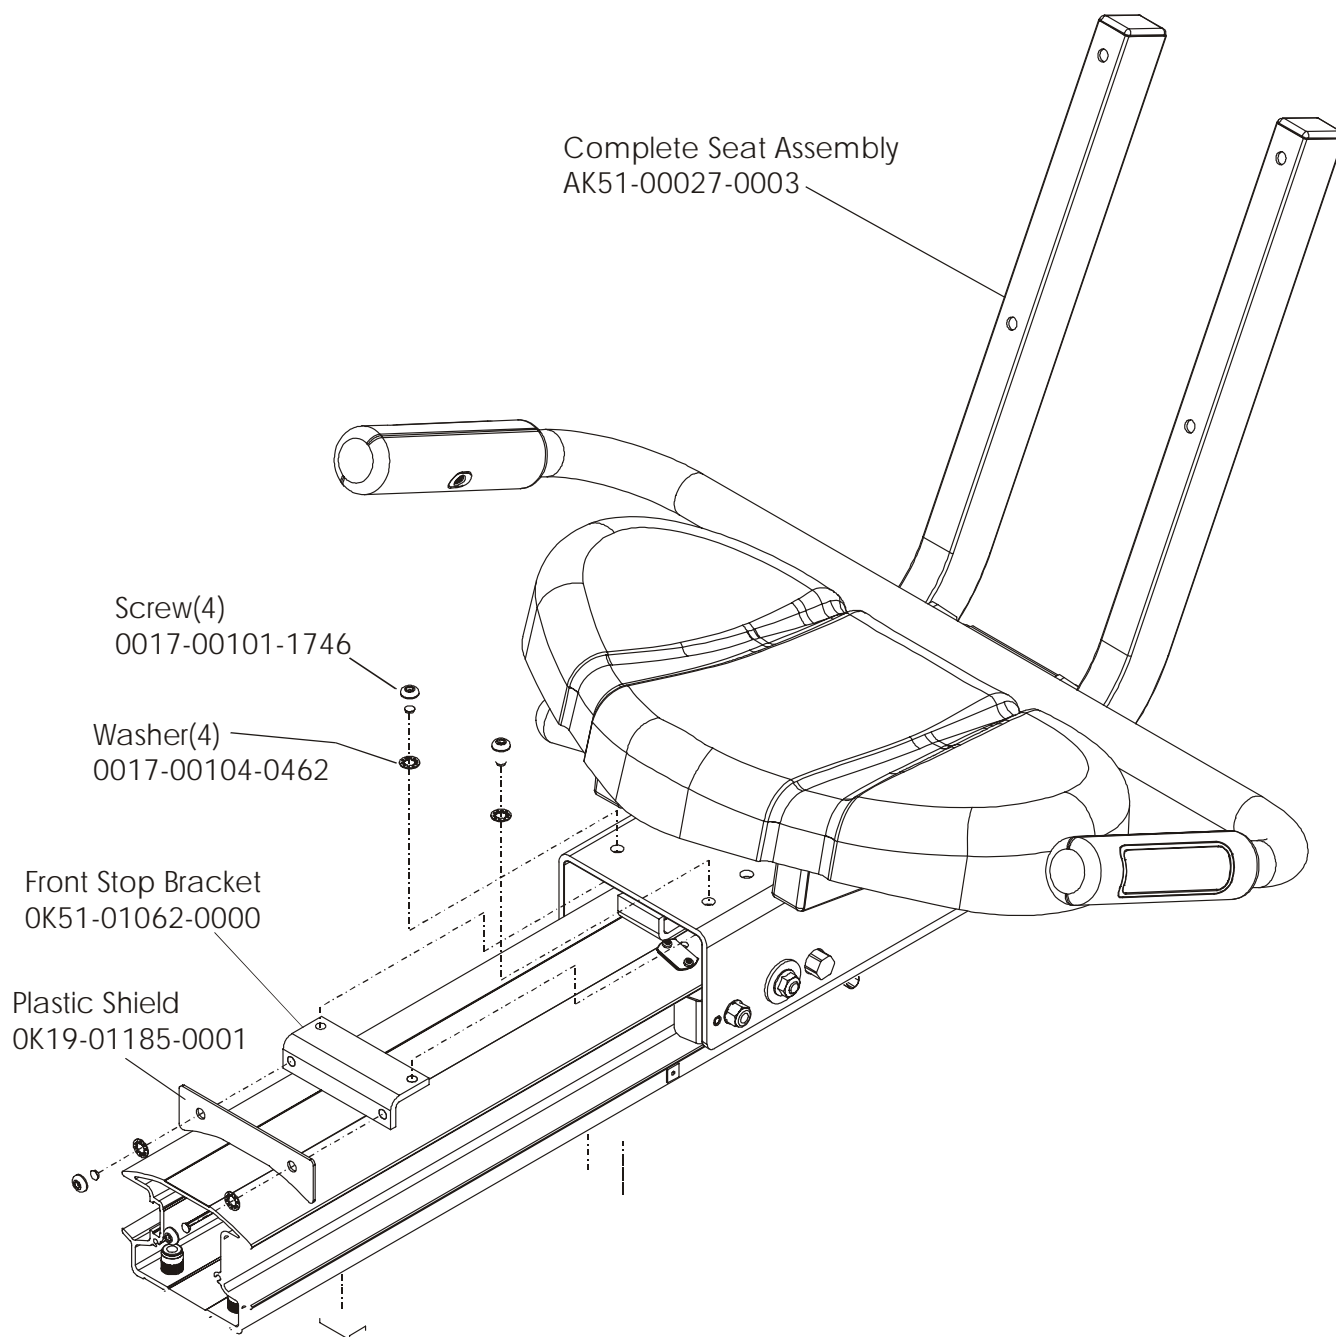

ARCTIC SILVER 90RW
Seat Frame Assembly

90RW-0XXX-02
S/N CCK100000 and UP