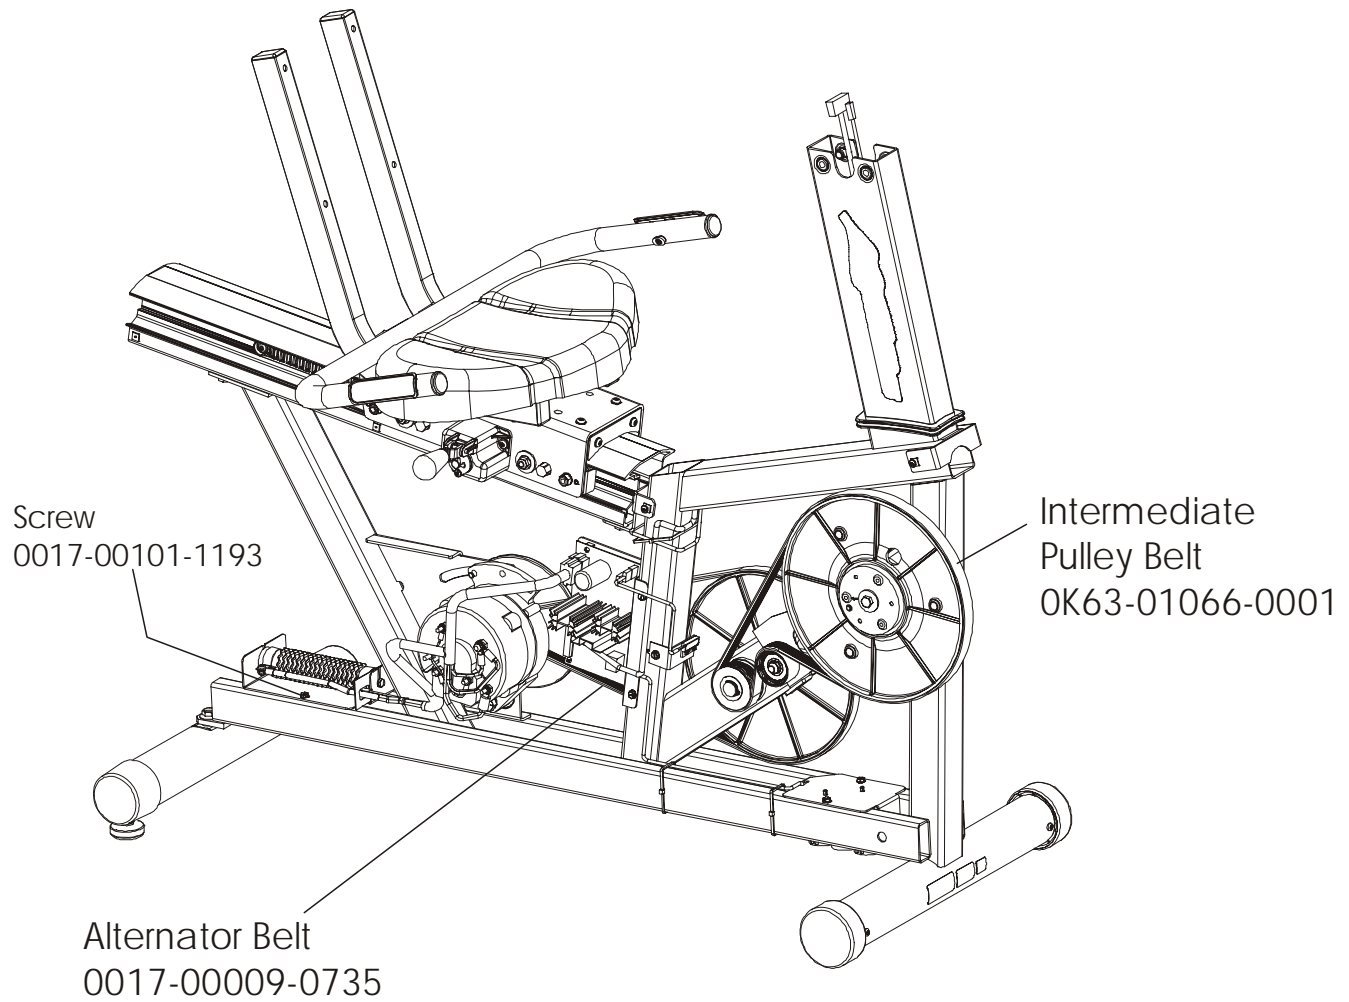

**NOTE: ADDING THE BOLT ON LCD SCREEN TO THE
90RW-0XXX-02 MAKES THE UNIT 90RER-0XXX-02.**

	Page
CONSOLE COMPONENTS	4
CONSOLE SUPPORT ASSEMBLY	5
SHROUDS, END CAP, CRANKARMS AND PEDALS	6
BELTS.....	7
RESISTOR ASSEMBLY	8
POWER CONTROL BOARD	9
ALTERNATOR W/PULLEY	10
CRANKSHAFT AND BEARING ASSEMBLY.....	11
INTERMEDIATE SHAFT AND BEARING ASSEMBLY.....	12
IDLER BRACKET ASSEMBLY.....	13
SEAT ASSEMBLY.....	14
SEAT BOTTOM ASSEMBLY.....	15
SEAT FRAME ASSEMBLY.....	16
SEAT PADS AND ACCESSORY TRAY.....	17
EXTRUSION ASSEMBLY.....	18
SEAT LOCKING ASSEMBLY.....	19
WHEEL AND LEVELER.....	20
CABLES.....	21

ARCTIC SILVER 90RW
Console Components

90RW-0XXX-02
S/N CCK100000 and UP

Console Assembly	Overlay/Bezel/Switch Assy.
AK39-00072-0001 Eng Met	AK63-00167-0001 Eng Met
AK39-00072-0003 Ger Met	AK63-00167-0003 Ger Met
AK39-00072-0004 Spn Met	AK63-00167-0004 Spn Met
AK39-00072-0006 Jap Met	AK63-00167-0006 Jap Met
AK39-00072-0007 Frn Met	AK63-00167-0007 Frn Met
AK39-00072-0008 Itl Met	AK63-00167-0008 Itl Met
AK39-00072-0009 Dut Met	AK63-00167-0009 Dut Met
AK39-00072-0010 Por Met	AK63-00167-0010 Por Met

ARCTIC SILVER 90RW
Console Support Assembly

90RW-0XXX-02
S/N CCK100000 and UP

ARCTIC SILVER 90RW
Shrouds, End cap and Pedals

90RW-0XXX-02
S/N CCK100000 and UP

ARCTIC SILVER 90RW

Belts

90RW-0XXX-02

S/N CCK100000 and UP

ARCTIC SILVER 90RW
Resistor Assembly

90RW-0XXX-02
S/N CCK100000 and UP

ARCTIC SILVER 90RW
Power Control Board

90RW-0XXX-02
S/N CCK100000 and UP

Assembly Number - AK39-00022-0002

ARCTIC SILVER 90RW
Alternator w/Pulley Assembly