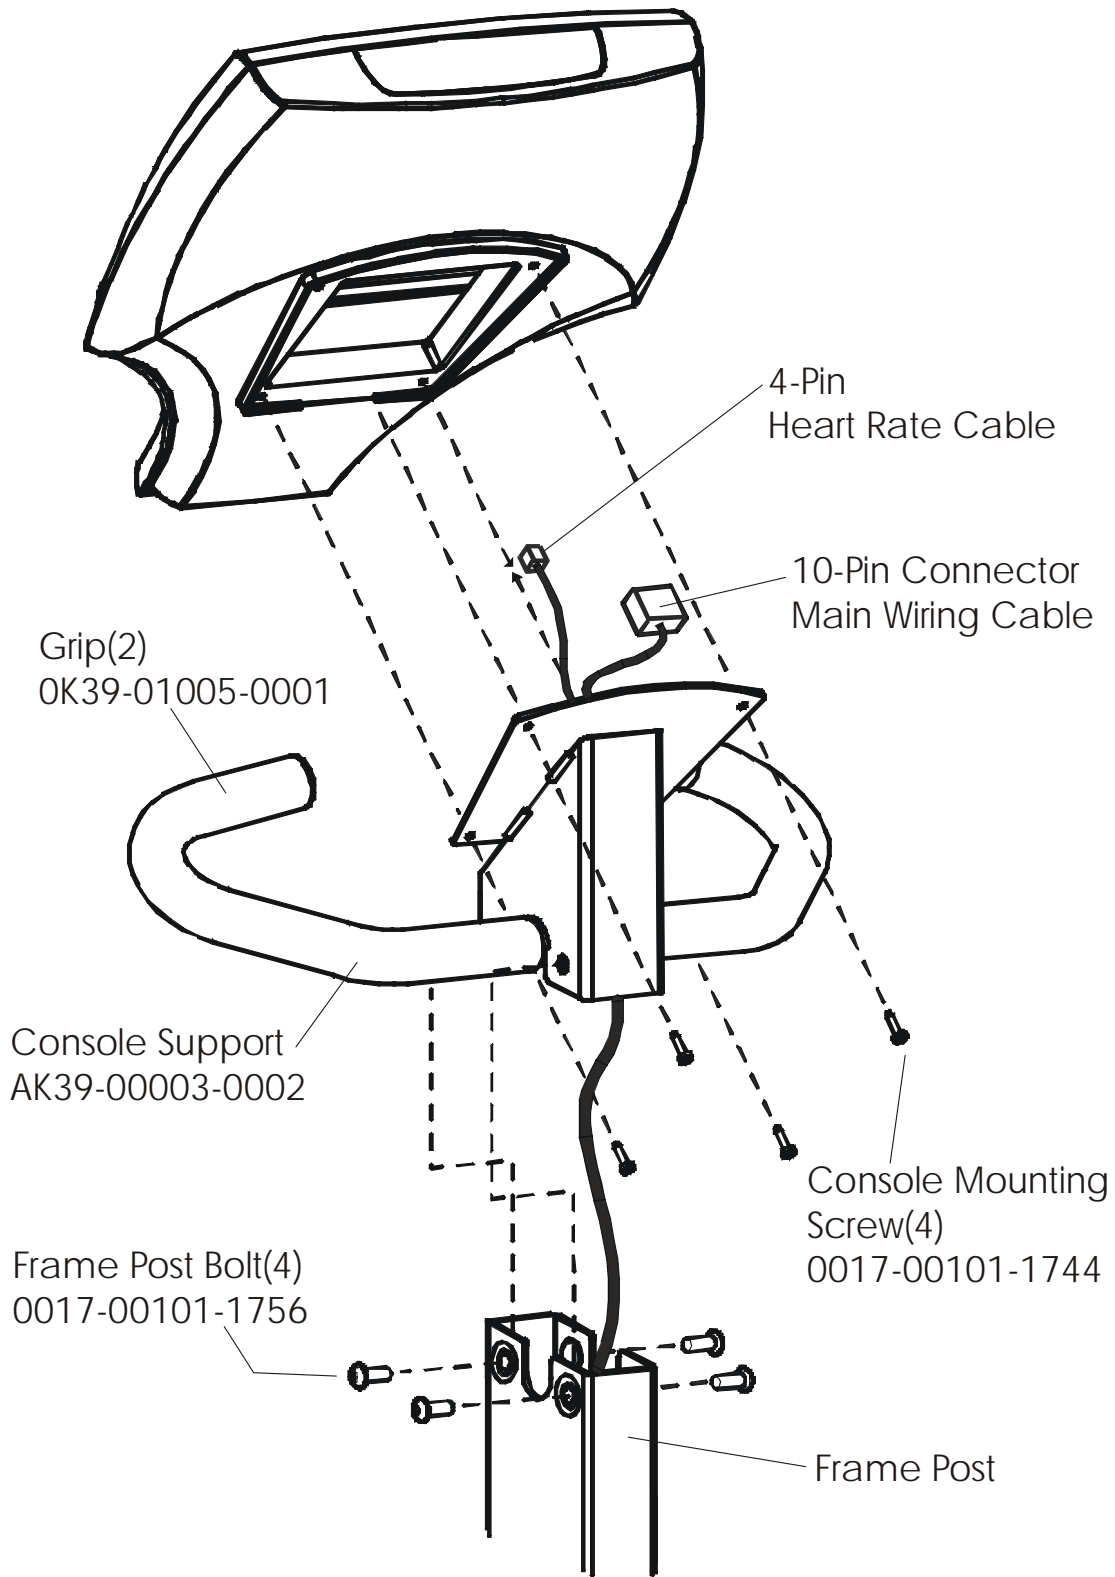

ARCTIC SILVER 90RW
Console Support Assembly

90RW-0XXX-02
S/N CCK100000 and UP