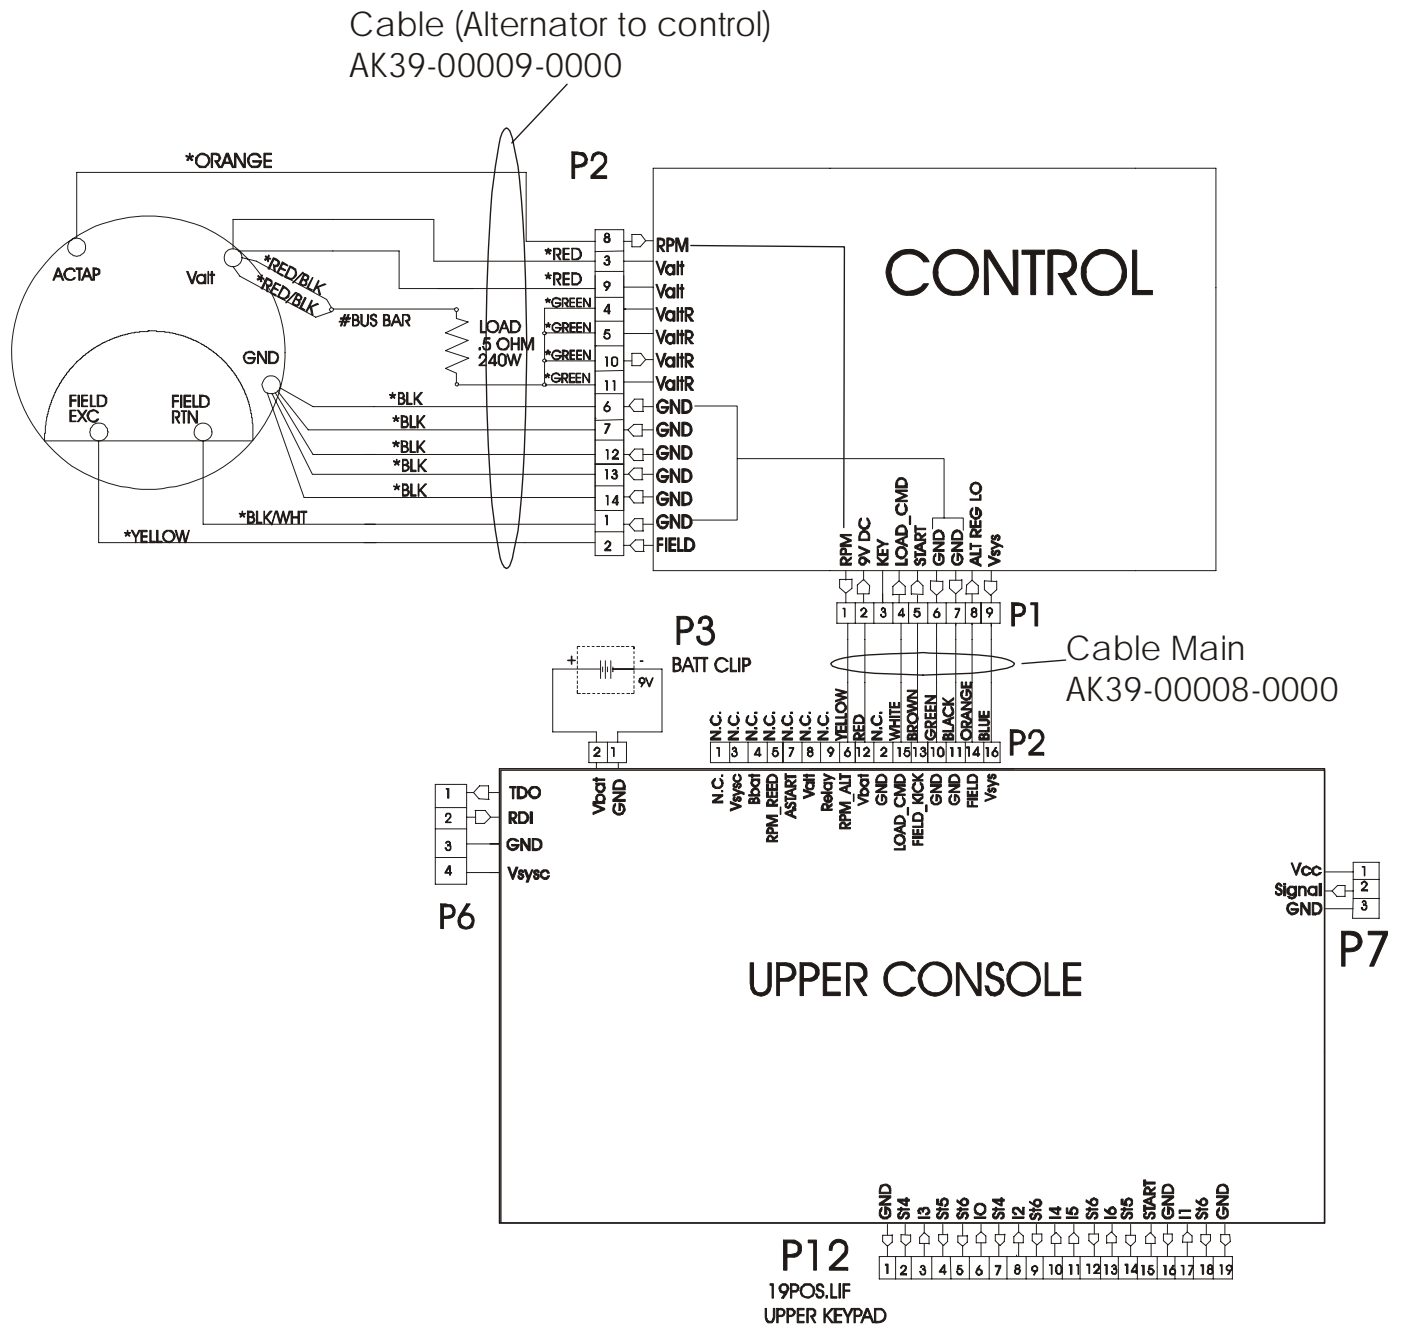

Locking Assembly – AK51-00053-0001

90RW-0XXX-02

S/N CCK100000 and UP

ARCTIC SILVER 90RW
Wheel and Leveler

90RW-0XXX-02
S/N CCK100000 and UP

ARCTIC SILVER 90RW

Cables

90RW-0XXX-02
S/N CCK10000 and UP