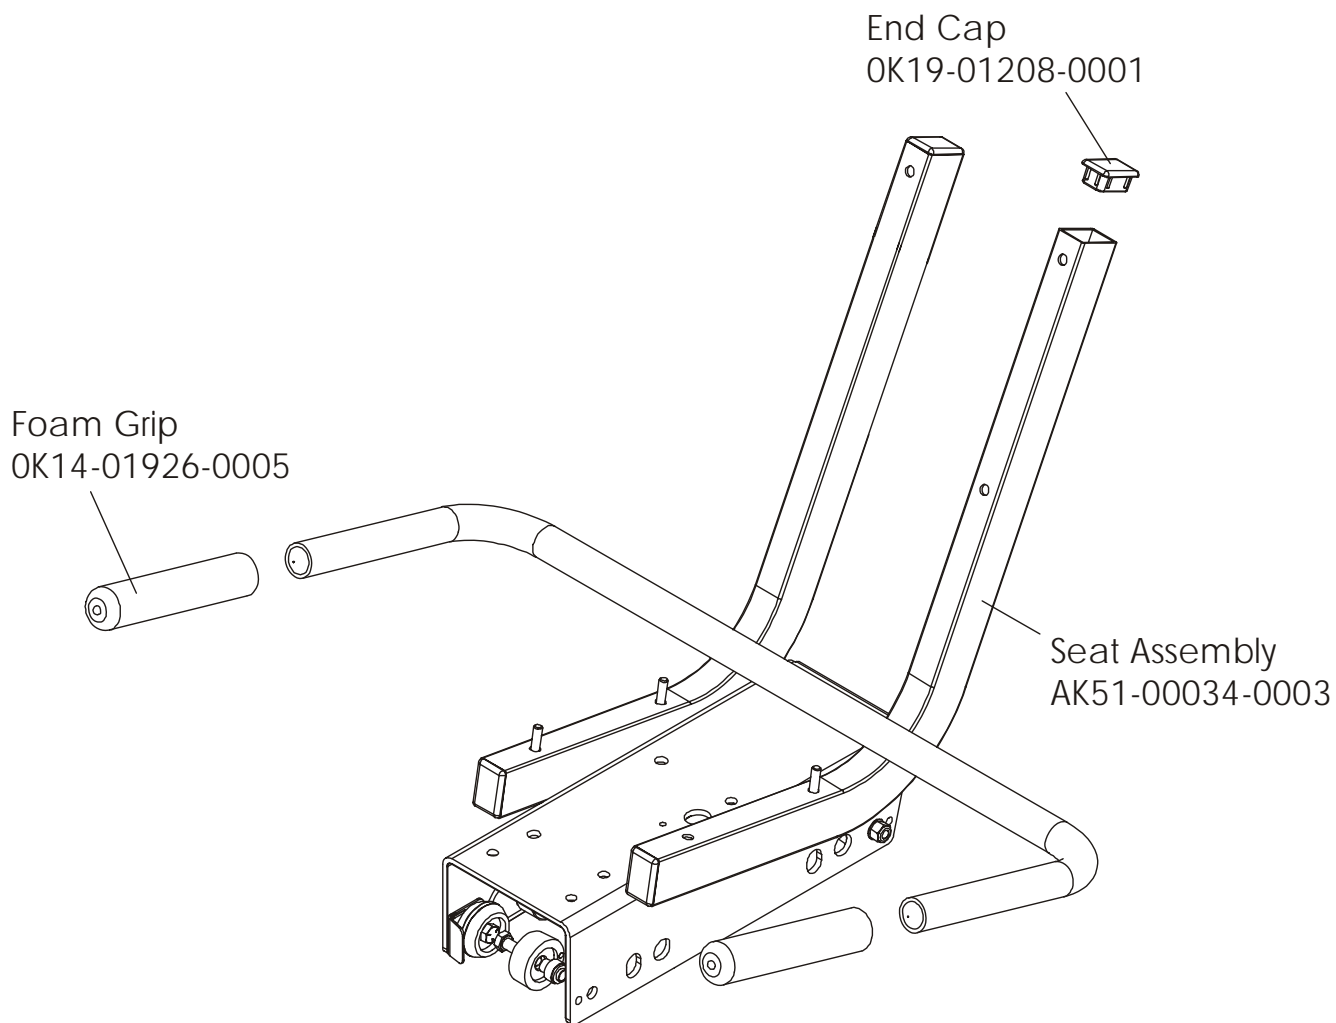

ARCTIC SILVER 90RW
Seat Assembly

90RW-0XXX-02
S/N CCK10000 and UP