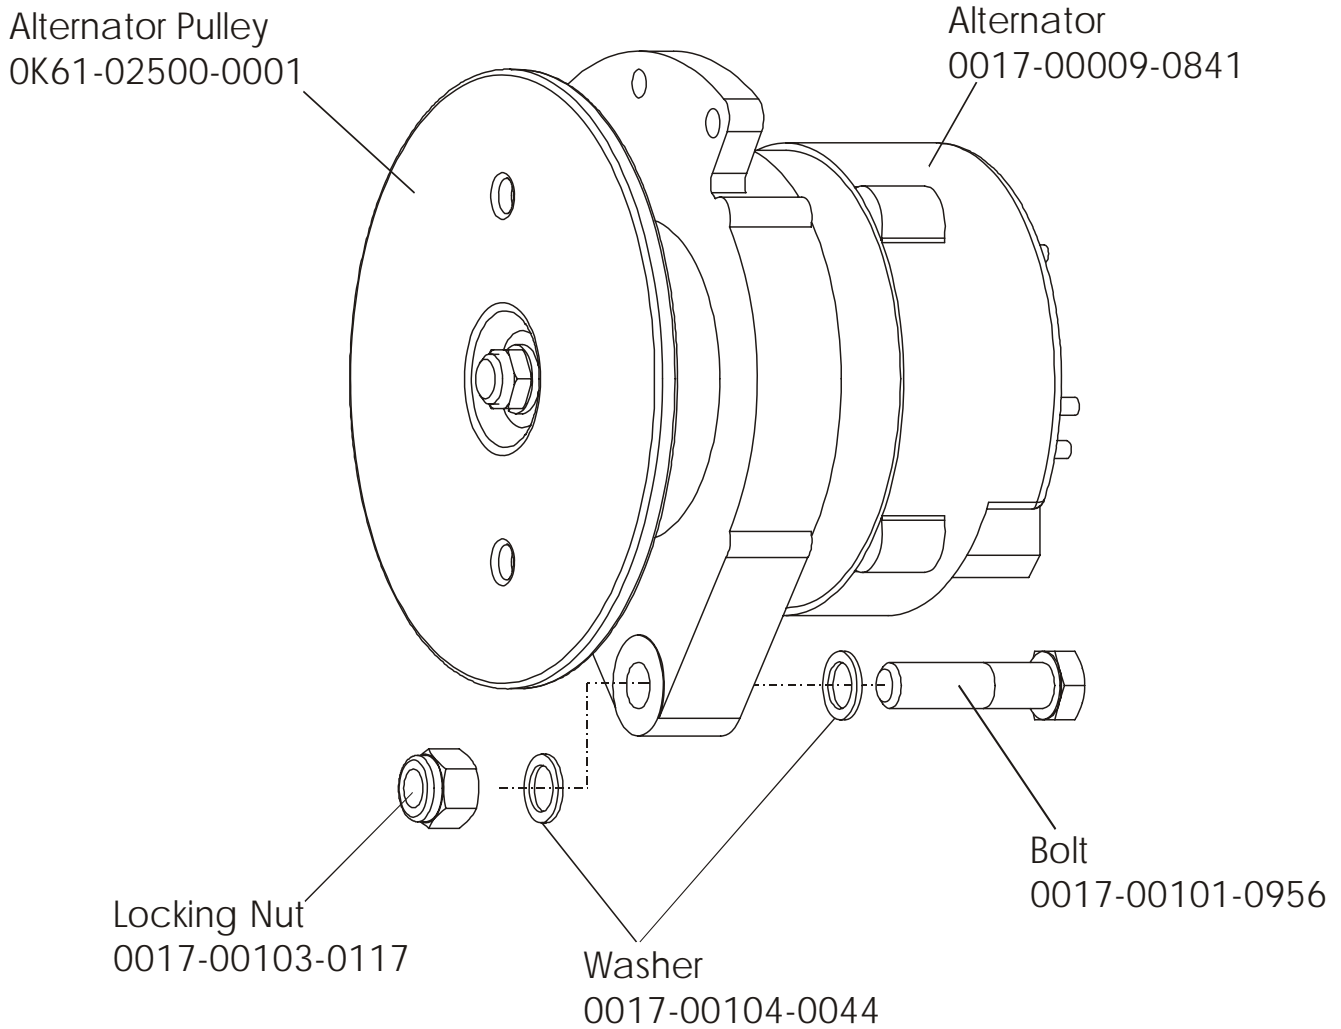

ARCTIC SILVER 90RW
Resistor Assembly

90RW-0XXX-02
S/N CCK100000 and UP

ARCTIC SILVER 90RW
Power Control Board

90RW-0XXX-02
S/N CCK100000 and UP

Assembly Number - AK39-00022-0002

ARCTIC SILVER 90RW
Alternator w/Pulley Assembly

90RW-0XXX-02
S/N CCK100000 and UP

Assembly Number – AK63-00093-0000

ARCTIC SILVER 90RW

Crank Shaft and Bearing Assembly

90RW-0XXX-02
S/N CCK100000 and UP

ARCTIC SILVER 90RW

Intermediate Shaft and Bearing Assembly

90RW-0XXX-02

S/N CCK100000 and UP

Clutch Assembly
AK63-00026-0000
(not included in kit)

Magnet
118E-00001-0124
(not included in kit)

Retaining Ring
0017-00100-0242

Delrin Washers (2)
0017-00104-0455

Spacer (not
available
separately)