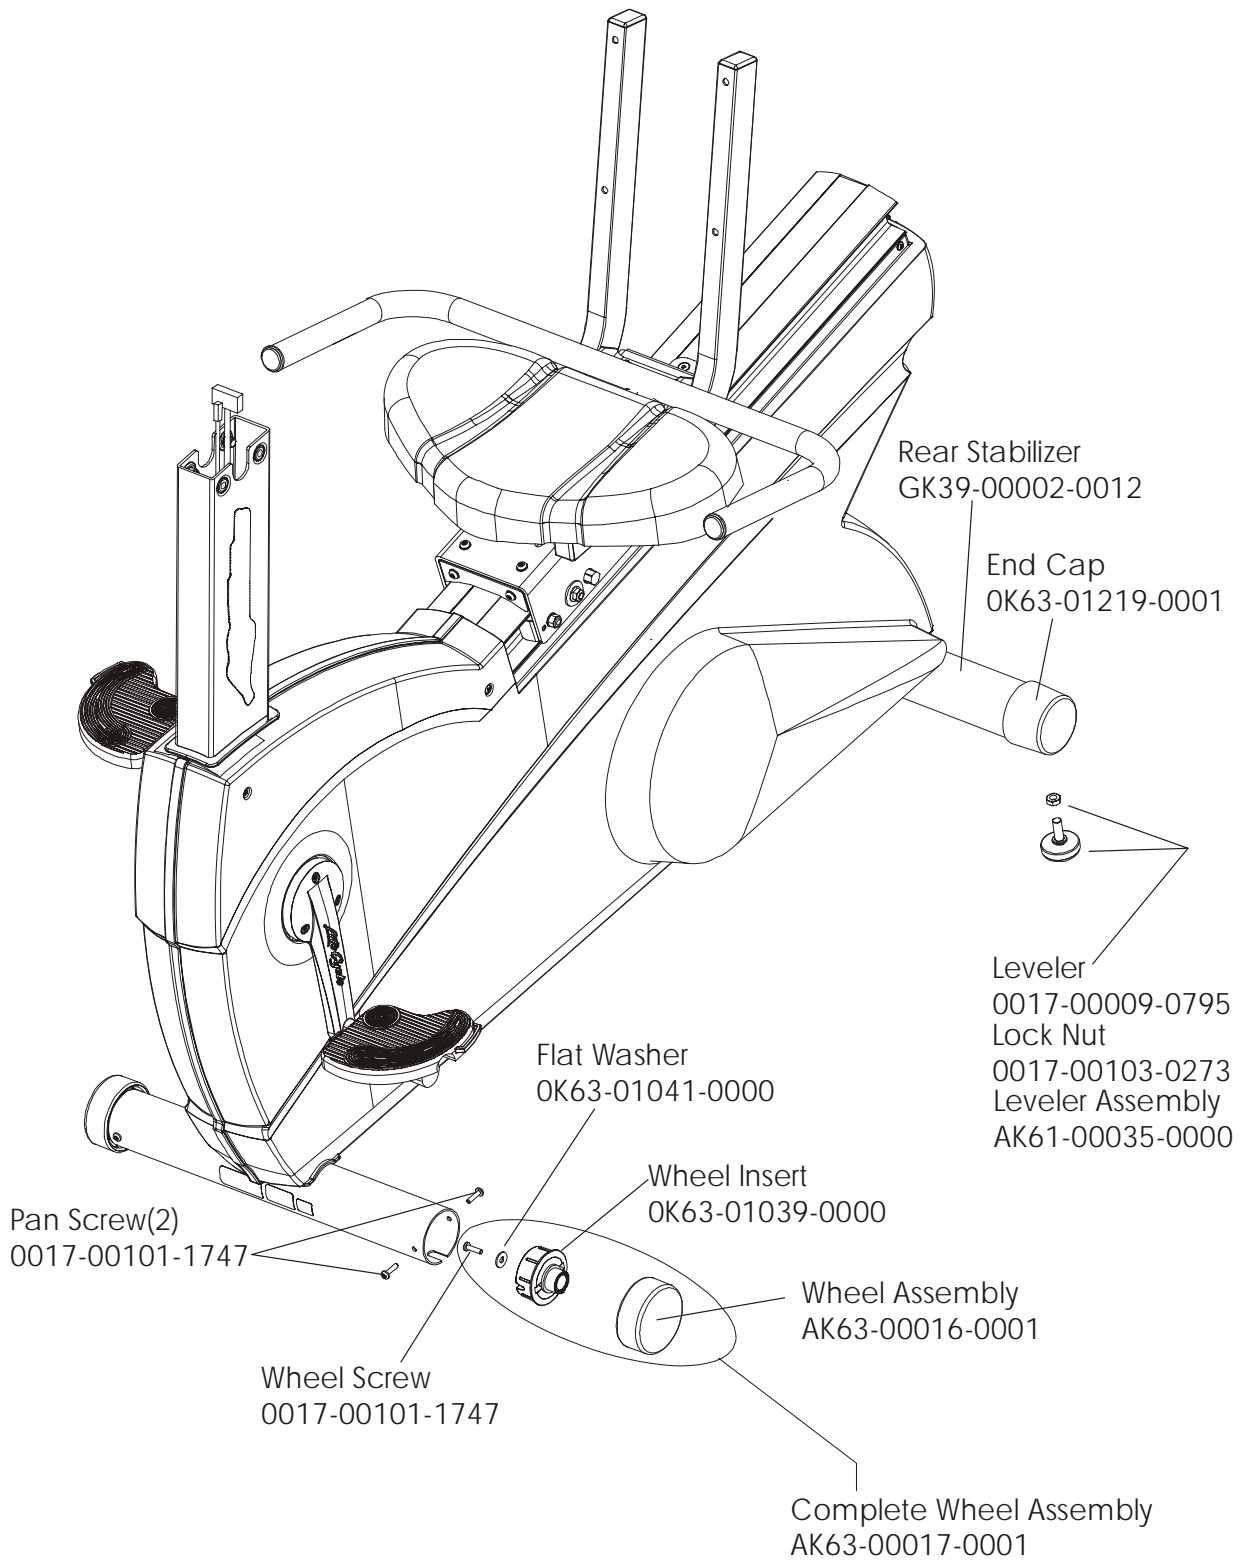

Locking Assembly – AK51-00053-0001

90RW-0XXX-02

S/N CCK100000 and UP

ARCTIC SILVER 90RW
Wheel and Leveler

90RW-0XXX-02
S/N CCK100000 and UP

ARCTIC SILVER 90RW

Cables

90RW-0XXX-02
S/N CCK10000 and UP