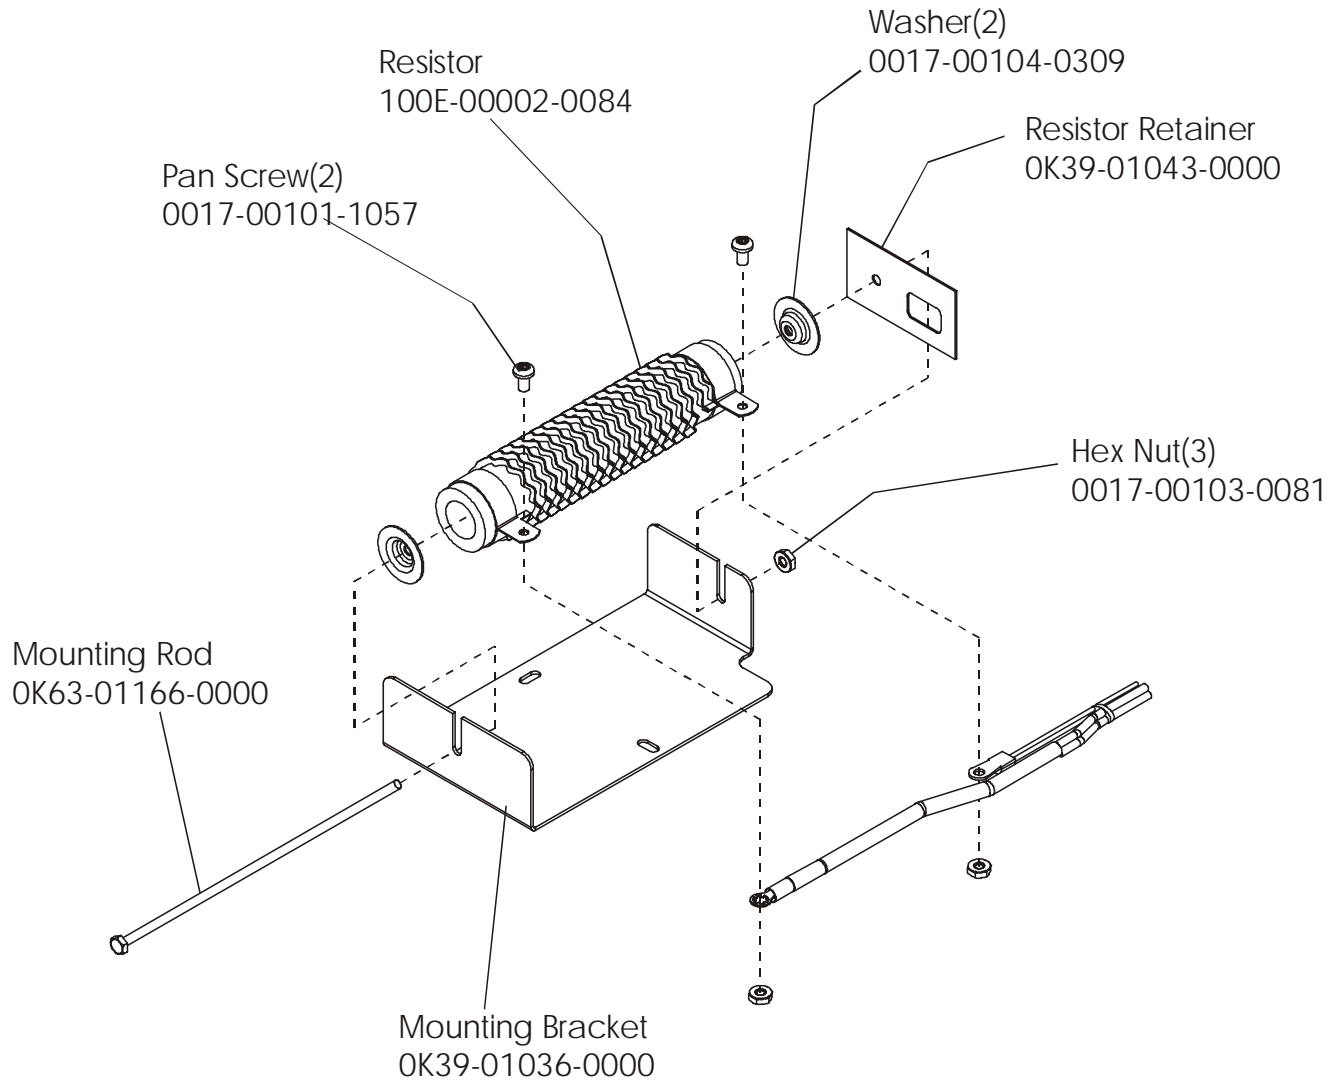

ARCTIC SILVER 90RW
Resistor Assembly

90RW-0XXX-02
S/N CCK100000 and UP