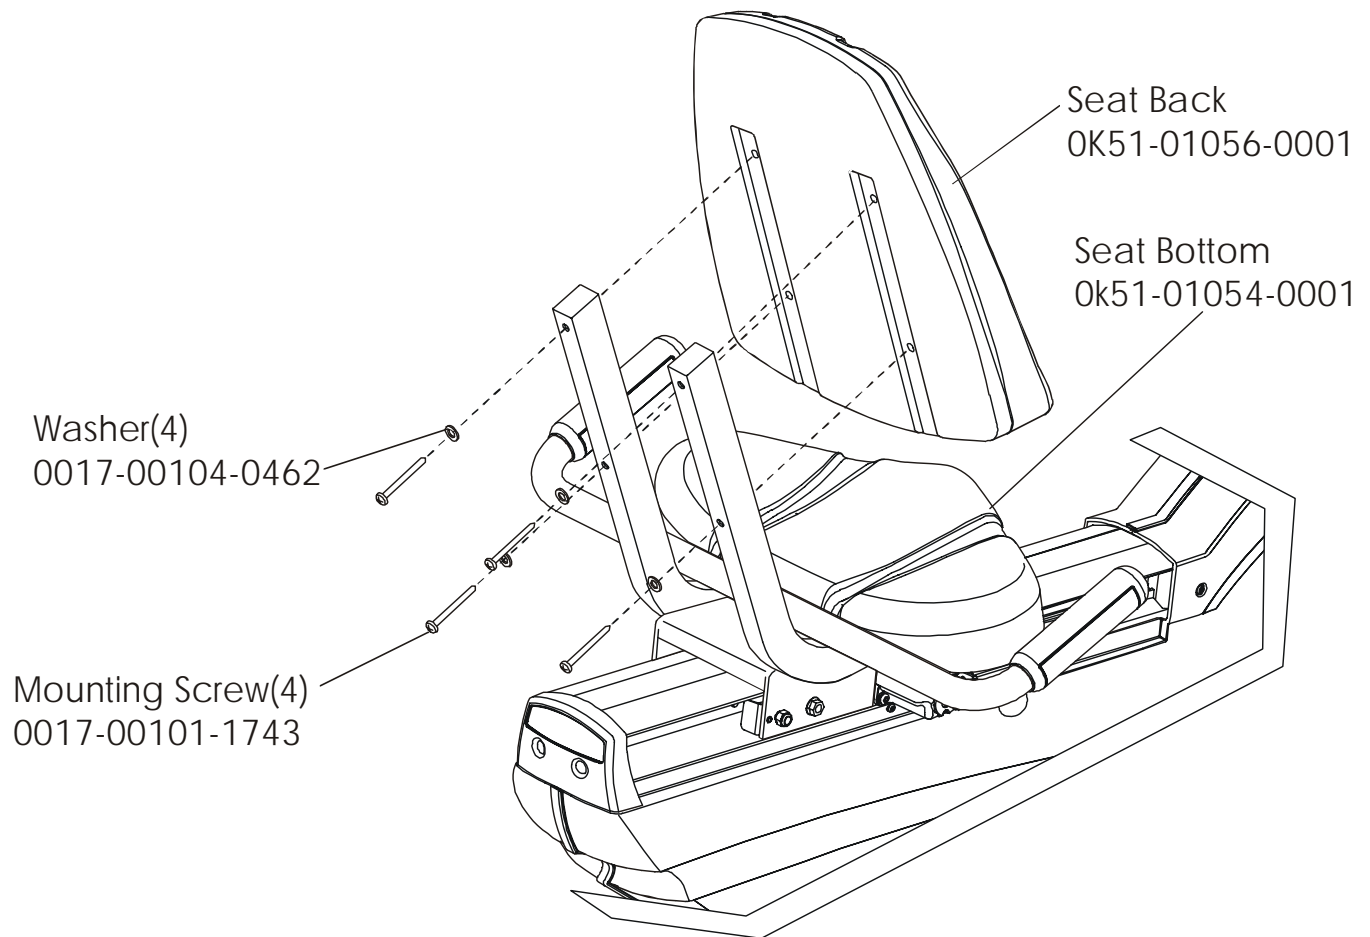

ARCTIC SILVER 90RW
Seat Pads and Accessory Tray

90RW-0XXX-02
S/N CCK10000 and UP