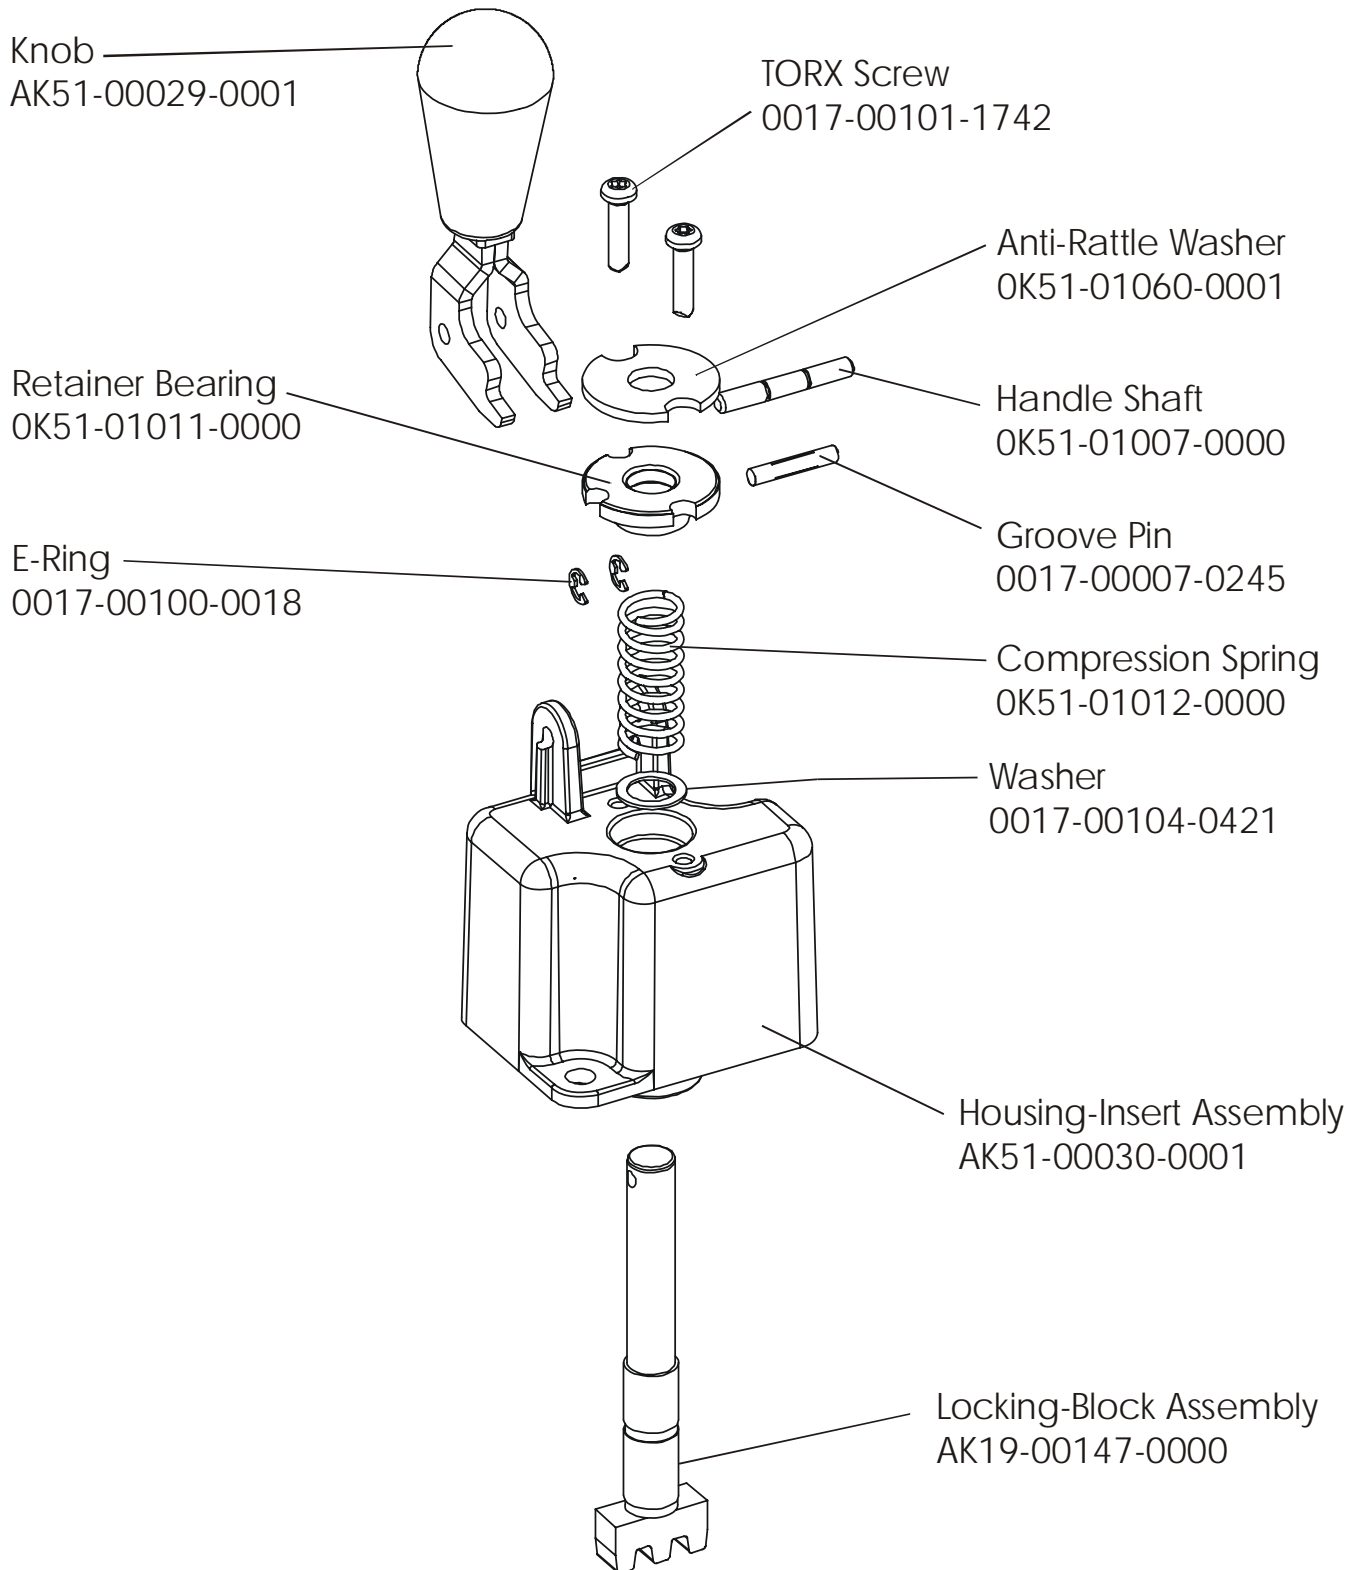

90RW-0XXX-02
S/N CCK100000 and UP

ARCTIC SILVER 90RW
Seat Pads and Accessory Tray

90RW-0XXX-02
S/N CCK10000 and UP

ARCTIC SILVER 90RW

Extrusion Assembly – AK39-00027-0006

90RW-0XXX-02

S/N CCK100000 and UP

ARCTIC SILVER 90RW

Locking Assembly – AK51-00053-0001

90RW-0XXX-02

S/N CCK100000 and UP

ARCTIC SILVER 90RW
Wheel and Leveler

90RW-0XXX-02
S/N CCK100000 and UP

ARCTIC SILVER 90RW

Cables

90RW-0XXX-02
S/N CCK10000 and UP