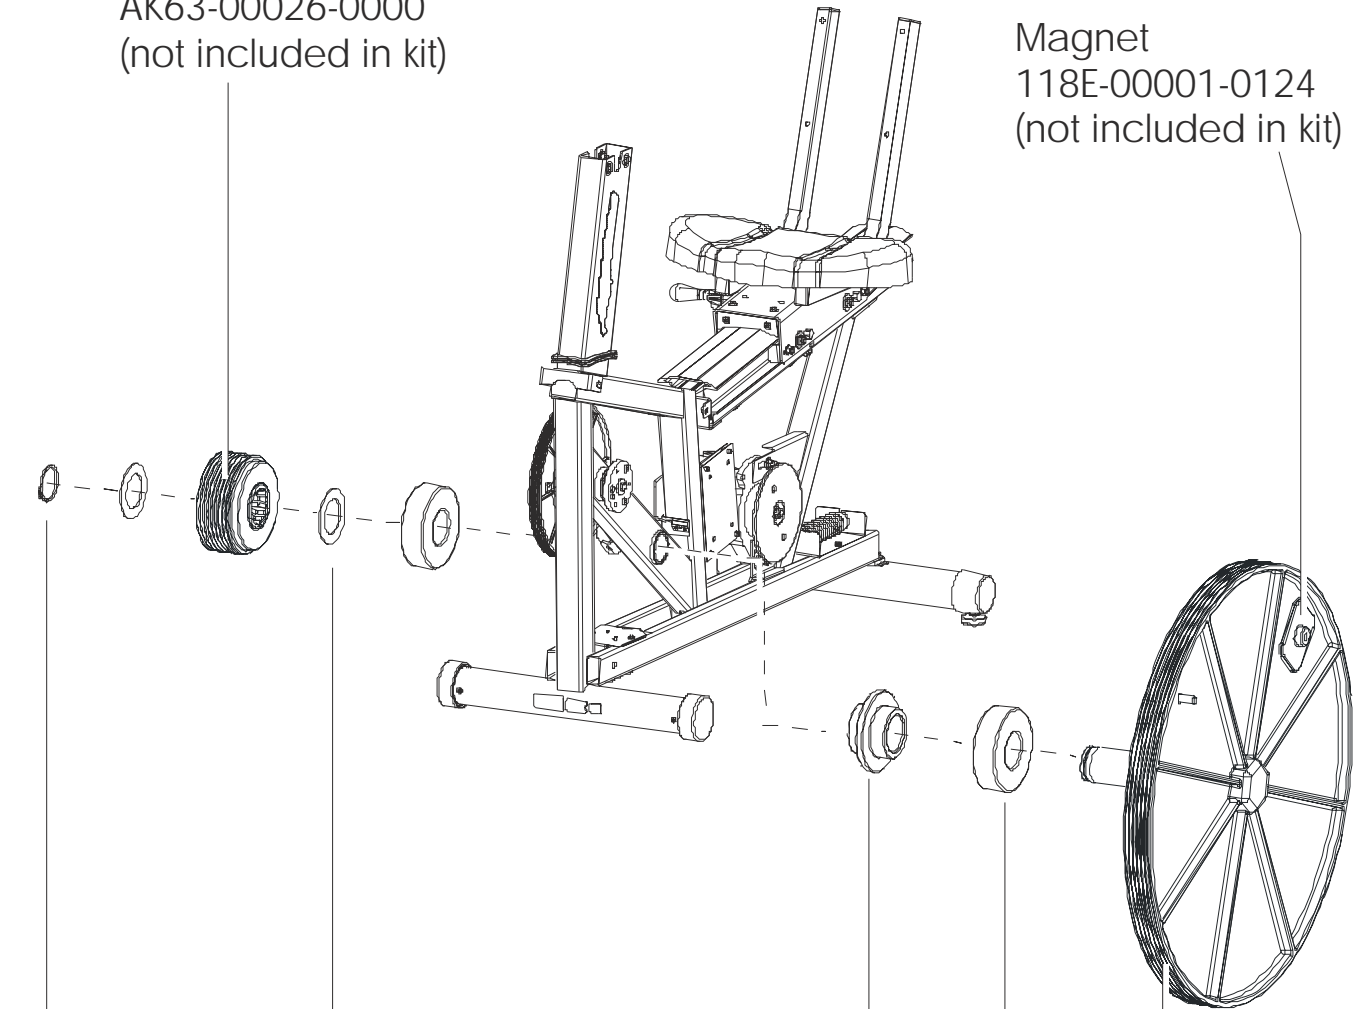

ARCTIC SILVER 90RW

Intermediate Shaft and Bearing Assembly

90RW-0XXX-02

S/N CCK100000 and UP

Clutch Assembly
AK63-00026-0000
(not included in kit)

Magnet
118E-00001-0124
(not included in kit)

Retaining Ring
0017-00100-0242

Delrin Washers (2)
0017-00104-0455

Spacer (not
available
separately)

Intermediate
Bearings (2,
not available
separately)

Intermediate Pulley
(not available separately)

Intermediate Shaft and
Bearing Assembly Kit
GK63-00002-0007