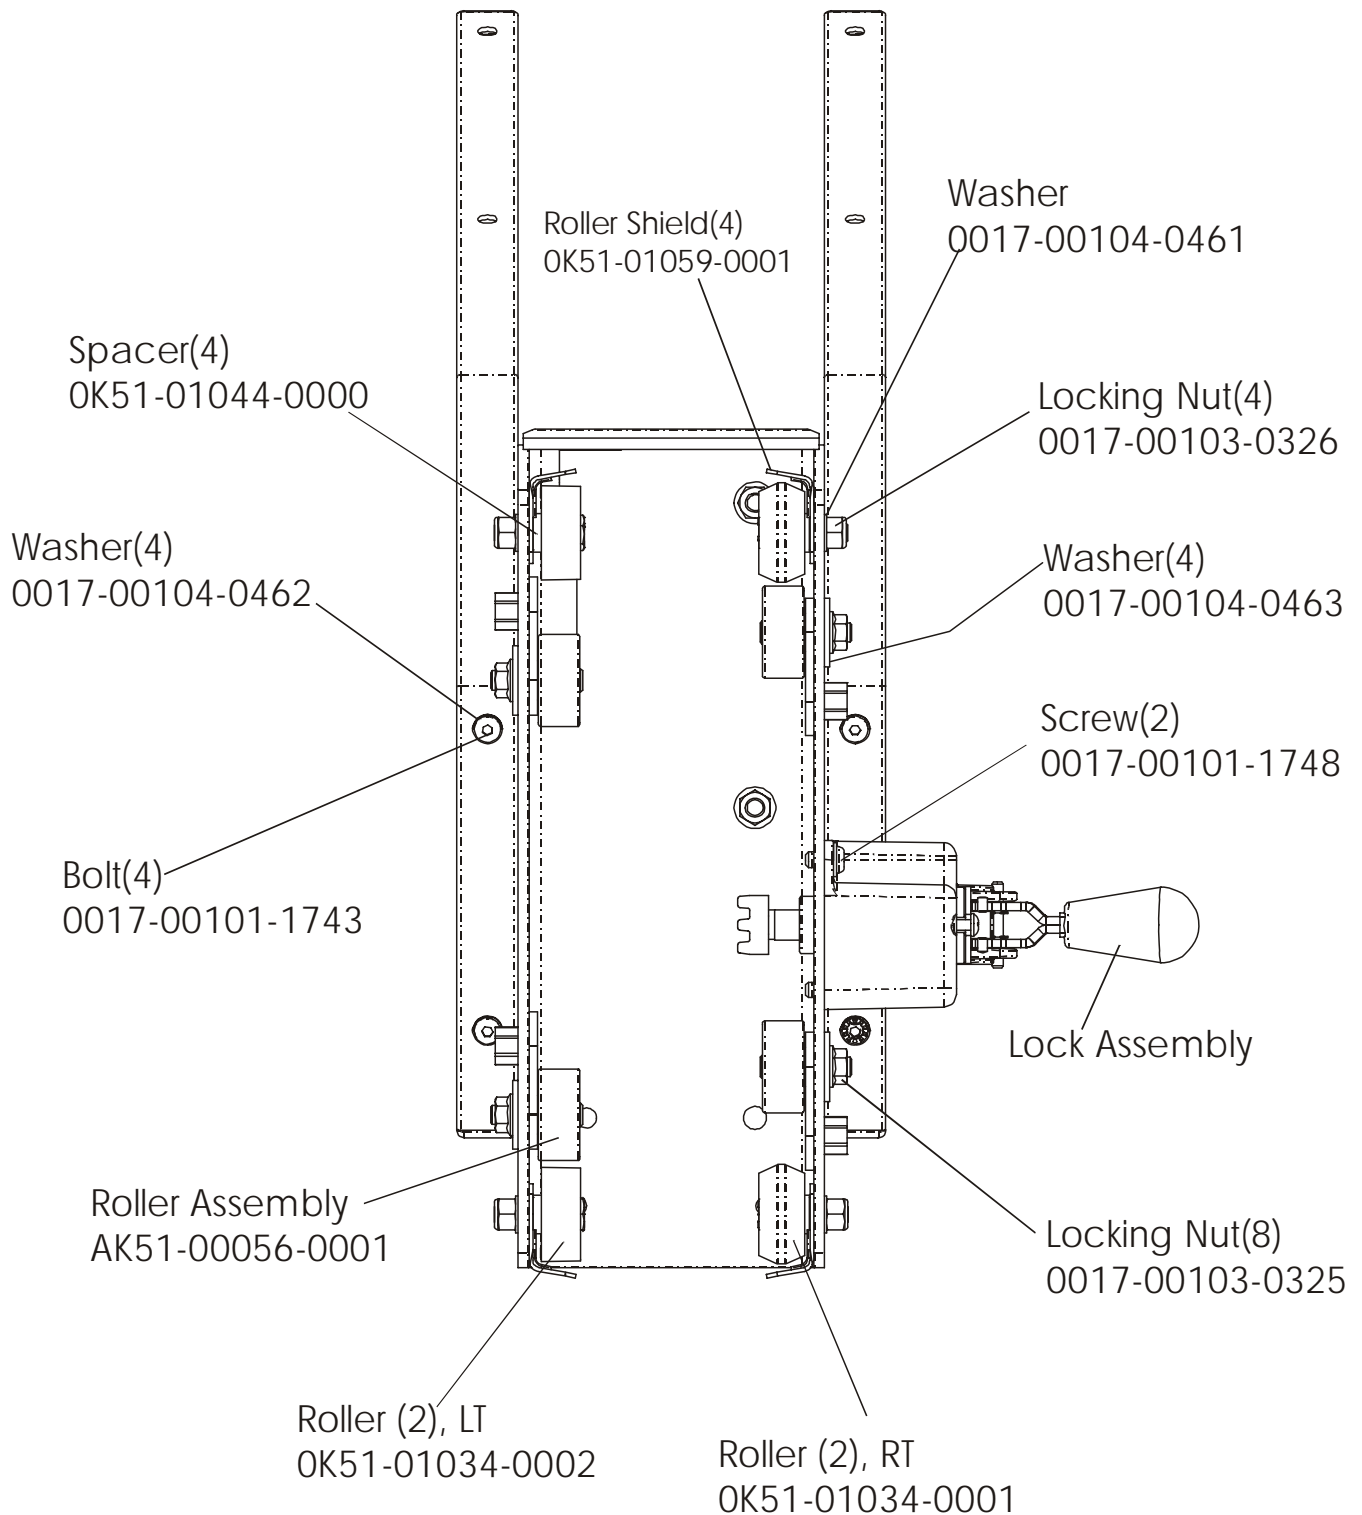

Idler Bracket Assembly – AK63-00021-0000

ARCTIC SILVER 90RW
Seat Assembly

90RW-0XXX-02
S/N CCK10000 and UP

ARCTIC SILVER 90RW
Seat Assembly - Bottom

90RW-0XXX-02
S/N CCK10000 and UP

ARCTIC SILVER 90RW
Seat Frame Assembly