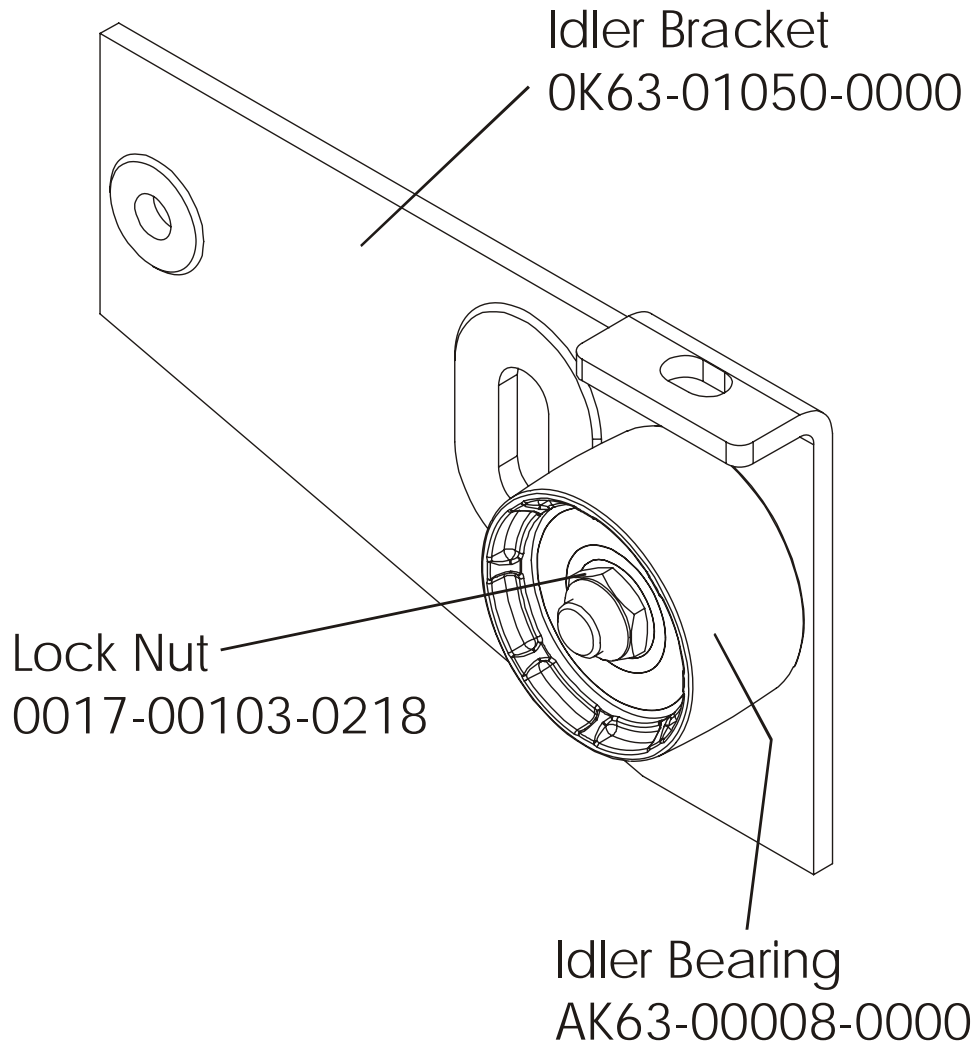

ARCTIC SILVER 90RW
Idler Bracket Assembly

90RW-0XXX-02
S/N CCK100000 and UP

Idler Bracket Assembly – AK63-00021-0000