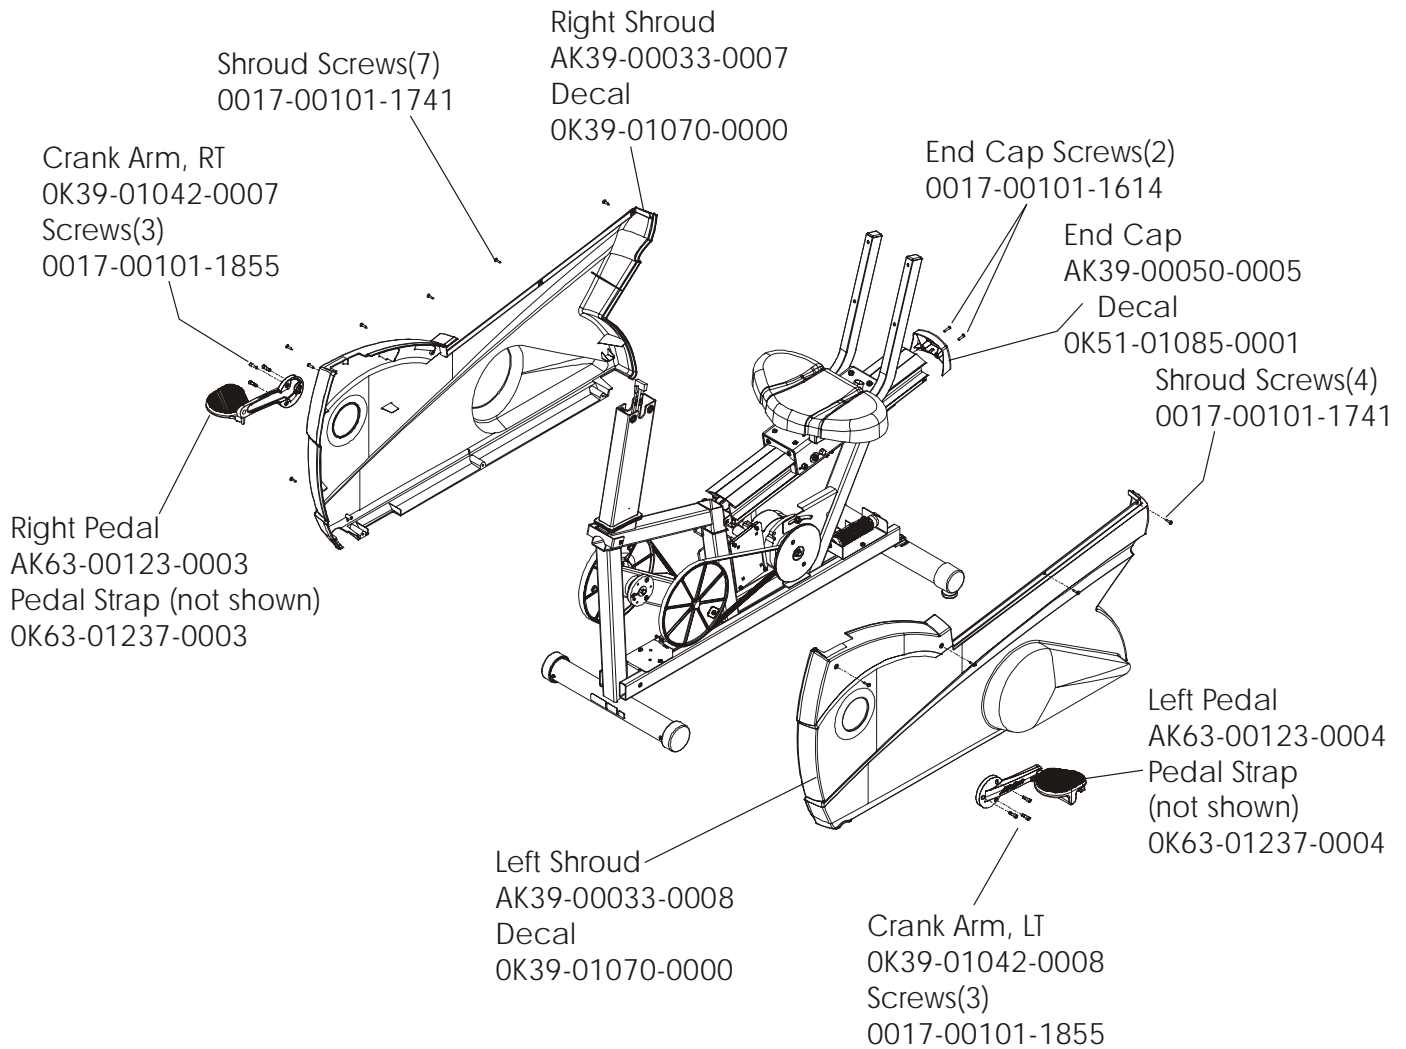

**NOTE: ADDING THE BOLT ON LCD SCREEN TO THE
90RW-0XXX-02 MAKES THE UNIT 90RER-0XXX-02.**

	Page
CONSOLE COMPONENTS	4
CONSOLE SUPPORT ASSEMBLY	5
SHROUDS, END CAP, CRANKARMS AND PEDALS	6
BELTS.....	7
RESISTOR ASSEMBLY	8
POWER CONTROL BOARD	9
ALTERNATOR W/PULLEY	10
CRANKSHAFT AND BEARING ASSEMBLY.....	11
INTERMEDIATE SHAFT AND BEARING ASSEMBLY.....	12
IDLER BRACKET ASSEMBLY.....	13
SEAT ASSEMBLY.....	14
SEAT BOTTOM ASSEMBLY.....	15
SEAT FRAME ASSEMBLY.....	16
SEAT PADS AND ACCESSORY TRAY.....	17
EXTRUSION ASSEMBLY.....	18
SEAT LOCKING ASSEMBLY.....	19
WHEEL AND LEVELER.....	20
CABLES.....	21

ARCTIC SILVER 90RW
Console Components

90RW-0XXX-02
S/N CCK100000 and UP

Console Assembly	Overlay/Bezel/Switch Assy.
AK39-00072-0001 Eng Met	AK63-00167-0001 Eng Met
AK39-00072-0003 Ger Met	AK63-00167-0003 Ger Met
AK39-00072-0004 Spn Met	AK63-00167-0004 Spn Met
AK39-00072-0006 Jap Met	AK63-00167-0006 Jap Met
AK39-00072-0007 Frn Met	AK63-00167-0007 Frn Met
AK39-00072-0008 Itl Met	AK63-00167-0008 Itl Met
AK39-00072-0009 Dut Met	AK63-00167-0009 Dut Met
AK39-00072-0010 Por Met	AK63-00167-0010 Por Met

ARCTIC SILVER 90RW
Console Support Assembly

90RW-0XXX-02
S/N CCK100000 and UP

ARCTIC SILVER 90RW
Shrouds, End cap and Pedals

90RW-0XXX-02
S/N CCK100000 and UP

ARCTIC SILVER 90RW

Belts

90RW-0XXX-02

S/N CCK100000 and UP