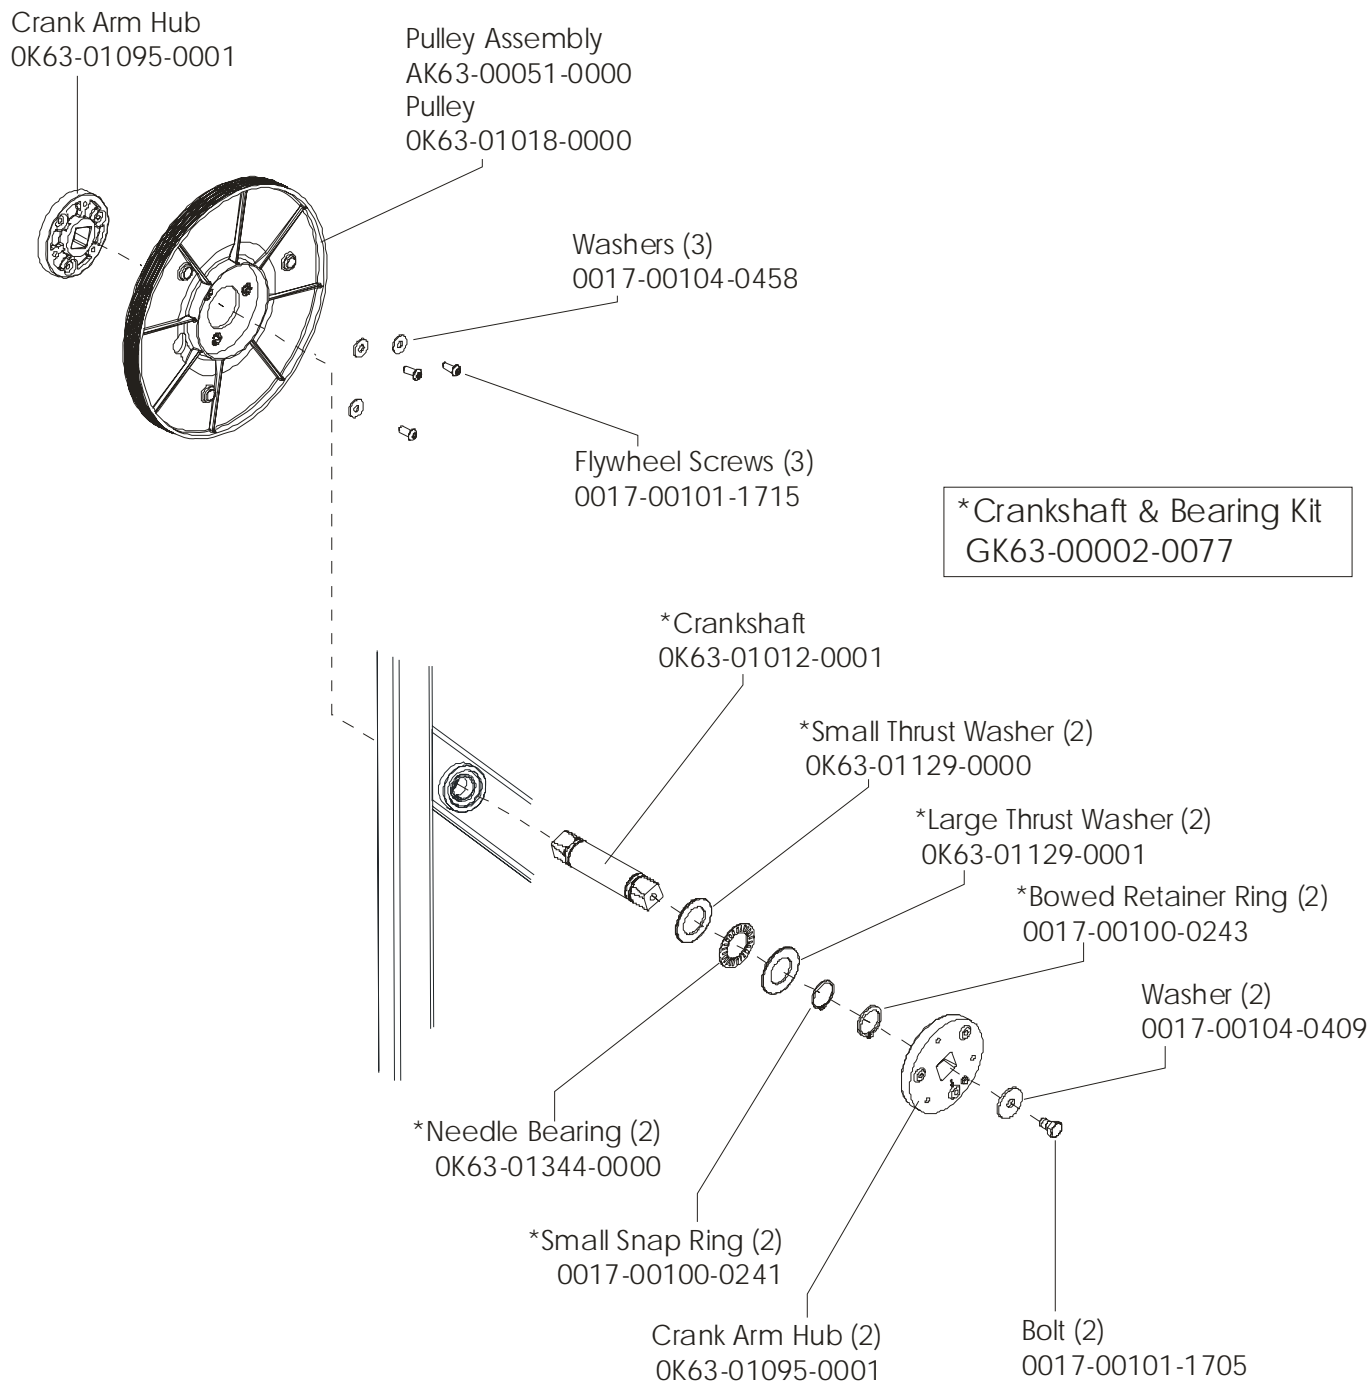

ARCTIC SILVER 90RW
Resistor Assembly

90RW-0XXX-02
S/N CCK100000 and UP

ARCTIC SILVER 90RW
Power Control Board

90RW-0XXX-02
S/N CCK100000 and UP

Assembly Number - AK39-00022-0002

ARCTIC SILVER 90RW
Alternator w/Pulley Assembly

90RW-0XXX-02
S/N CCK100000 and UP

Assembly Number – AK63-00093-0000

ARCTIC SILVER 90RW

Crank Shaft and Bearing Assembly

90RW-0XXX-02
S/N CCK100000 and UP

ARCTIC SILVER 90RW

Intermediate Shaft and Bearing Assembly

90RW-0XXX-02

S/N CCK100000 and UP

Clutch Assembly
AK63-00026-0000
(not included in kit)

Magnet
118E-00001-0124
(not included in kit)

Retaining Ring
0017-00100-0242

Delrin Washers (2)
0017-00104-0455

Spacer (not
available
separately)

Intermediate
Bearings (2,
not available
separately)

Intermediate Pulley
(not available separately)

Intermediate Shaft and
Bearing Assembly Kit
GK63-00002-0007

ARCTIC SILVER 90RW
Idler Bracket Assembly

90RW-0XXX-02
S/N CCK100000 and UP