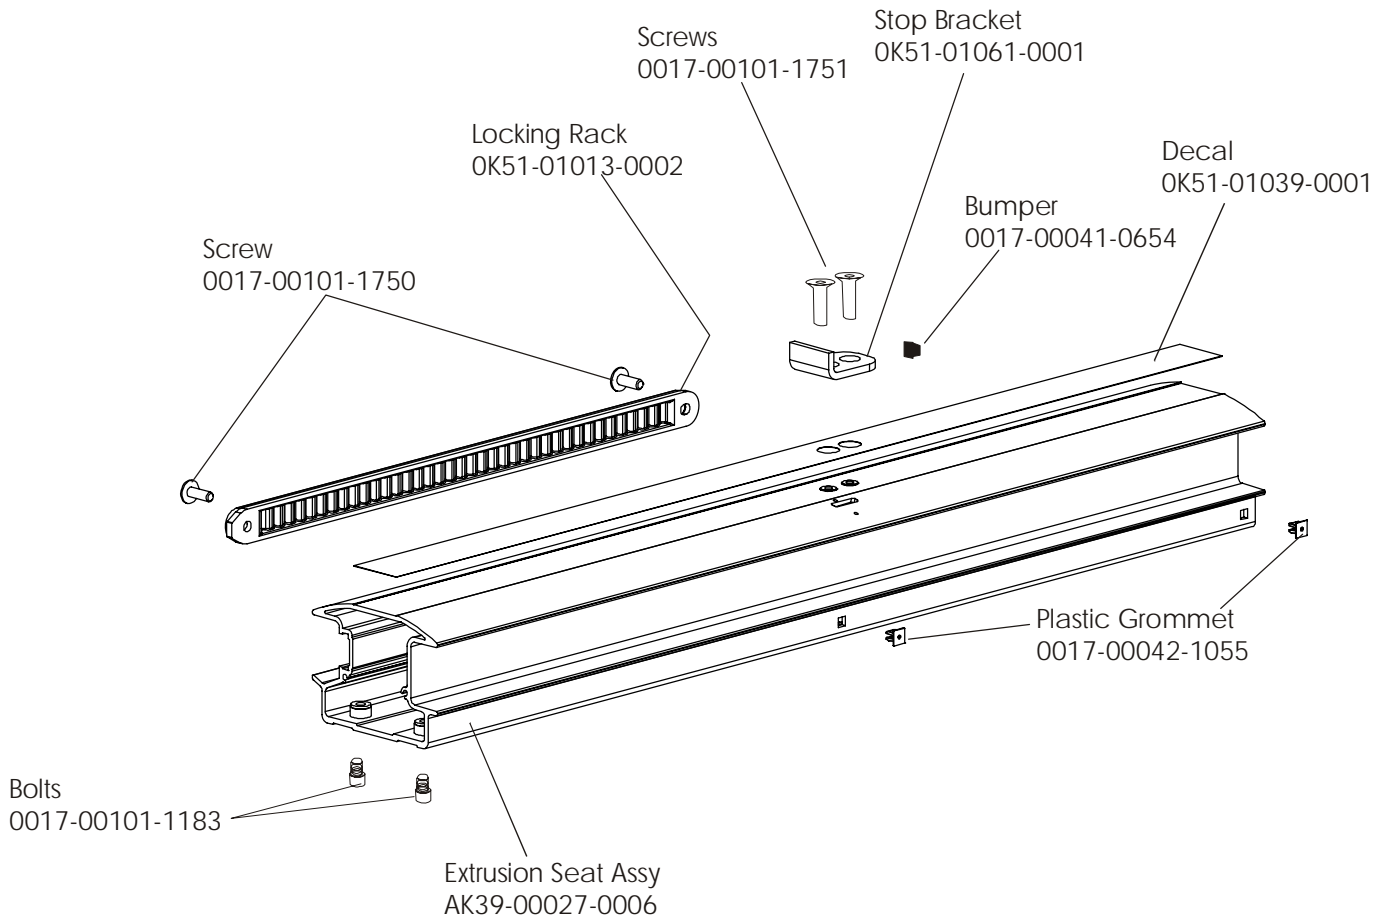

ARCTIC SILVER 90RW

Extrusion Assembly – AK39-00027-0006

90RW-0XXX-02

S/N CCK100000 and UP