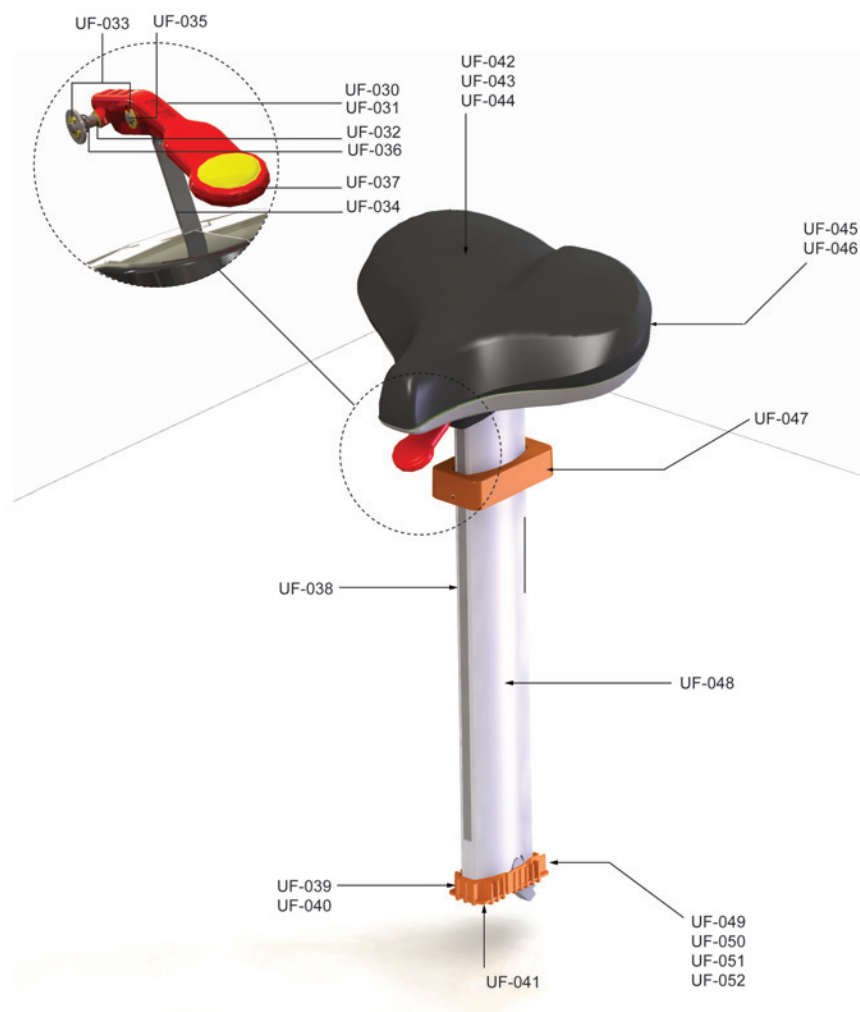

Seat and Seat Post Components

Part Numbers

Item	Alpha Code(s)	Part Number	Description
UF-030	ALX, CHV, CLV, AHC, ALC, APS, ACP, AHP	0K67-01111-0000	Up/Down Handle
UF-031	PIC, PID	0K67-01111-0001	Up/Down Handle for IFI
UF-032	ALX, CHV, CLV, AHC, ALC, PIC, PID, APS, ACP, AHP	0K67-01112-0000	Handle Pivot Pin
UF-033	ALX, CHV, CLV, AHC, ALC, PIC, PID, APS, ACP, AHP	0017-00100-0250	E-Rings
UF-034	ALX, CHV, CLV, AHC, ALC, PIC, PID, APS, ACP, AHP	0K67-01008-0000	Up/Down Rod
UF-035	ALX, CHV, CLV, AHC, ALC, PIC, PID, APS, ACP, AHP	0K67-01014-0000	Rod Pins
UF-036	ALX, CHV, CLV, AHC, ALC, PIC, PID, APS, ACP, AHP	0017-00009-1285	Washer Spring
UF-037	ALX, CHV, CLV, AHC, ALC, PIC, PID, APS, ACP, AHP	0017-00104-0468	Washer
UF-038	ALX, CHV, CLV, AHC, ALC, PIC, PID, APS, ACP, AHP	0K67-01087-0000	Seat Post Decal
UF-039	ALX, CHV, CLV, AHC, ALC, PIC, PID, APS, ACP, AHP	0K67-01060-0000	Seat Post Base Guide