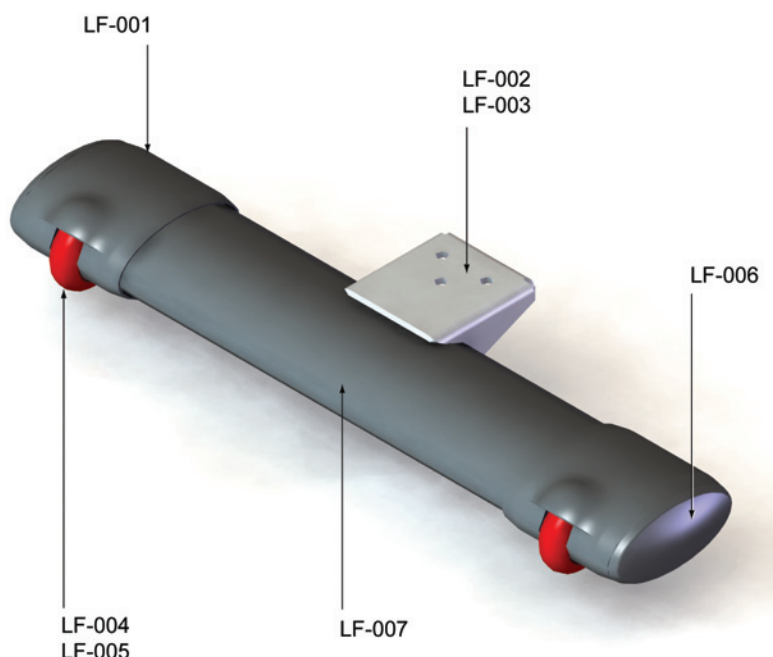

Lower Frame

Front Stabilizer and Components

Part Numbers

Item	Alpha Code(s)	Part Number	Description
LF-001	ALX, CHV, CLV, AHC, ALC, PIC, PID, APS, ACP, AHP, PHD	0K66-01041-0000	Front Stabilizer Shrouds
LF-002	ALX, CHV, CLV, AHC, ALC, PIC, PID, APS, ACP, AHP, PHD	0017-00101-1881	Stabilizer Mounting Screws
LF-003	ALX, CHV, CLV, AHC, ALC, PIC, PID, APS, ACP, AHP, PHD	0017-00104-0479	Washer
LF-004	ALX, CHV, CLV, AHC, ALC, PIC, PID, APS, ACP, AHP, PHD	0K66-01039-0000	Wheel
LF-005	ALX, CHV, CLV, AHC, ALC, PIC, PID, APS, ACP, AHP, PHD	0K66-01040-0000	Wheel Shaft
LF-006	ALX, CHV, CLV, AHC, ALC, PIC, PID, APS, ACP, AHP, PHD	0K66-01042-0000	Front Stabilizer End Caps
LF-007	ALX, CHV, CLV, AHC, ALC, PIC, PID, APS, ACP, AHP, PHD	AK66-00016-0000	Painted Stabilizer