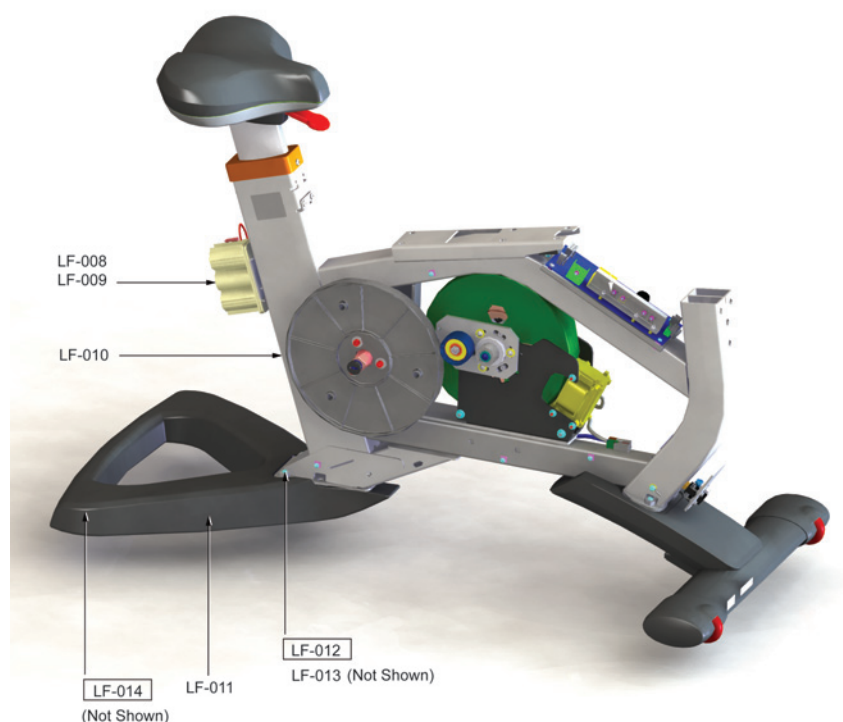

Lower Frame

Front Stabilizer and Components

Part Numbers

Item	Alpha Code(s)	Part Number	Description
LF-001	ALX, CHV, CLV, AHC, ALC, PIC, PID, APS, ACP, AHP, PHD	0K66-01041-0000	Front Stabilizer Shrouds
LF-002	ALX, CHV, CLV, AHC, ALC, PIC, PID, APS, ACP, AHP, PHD	0017-00101-1881	Stabilizer Mounting Screws
LF-003	ALX, CHV, CLV, AHC, ALC, PIC, PID, APS, ACP, AHP, PHD	0017-00104-0479	Washer
LF-004	ALX, CHV, CLV, AHC, ALC, PIC, PID, APS, ACP, AHP, PHD	0K66-01039-0000	Wheel
LF-005	ALX, CHV, CLV, AHC, ALC, PIC, PID, APS, ACP, AHP, PHD	0K66-01040-0000	Wheel Shaft
LF-006	ALX, CHV, CLV, AHC, ALC, PIC, PID, APS, ACP, AHP, PHD	0K66-01042-0000	Front Stabilizer End Caps
LF-007	ALX, CHV, CLV, AHC, ALC, PIC, PID, APS, ACP, AHP, PHD	AK66-00016-0000	Painted Stabilizer

Battery, Leg Leveler and Rear Stabilizer

Part Numbers

Item	Alpha Code(s)	Part Number	Description
LF-008	ALX, CHV, CLV, AHC, ALC, PIC, PID, APS, ACP, AHP, PHD	0017-00003-0685	6V Battery
LF-009	ALX, CHV, CLV, AHC, ALC, PIC, PID, APS, ACP, AHP, PHD	0017-00101-2011	Battery Mounting Screw
LF-010	ALX, CHV, CLV, AHC, ALC, PIC, PID, APS, ACP, AHP, PHD	0K67-01013-0000	Seat Post Rack
LF-011	ALX, CHV, CLV, AHC, ALC, PIC, PID, APS, ACP, AHP, PHD	0K66-01131-0000	Rear Stabilizer
LF-012	ALX, CHV, CLV, AHC, ALC, PIC, PID, APS, ACP, AHP, PHD	0017-00101-1882	Rear Stabilizer Screw
LF-013	ALX, CHV, CLV, AHC, ALC, PIC, PID, APS, ACP, AHP, PHD	0017-00104-0469	Washer
LF-014	ALX, CHV, CLV, AHC, ALC, PIC, PID, APS, ACP, AHP, PHD	AK62-00124-0000	Leg Leveler