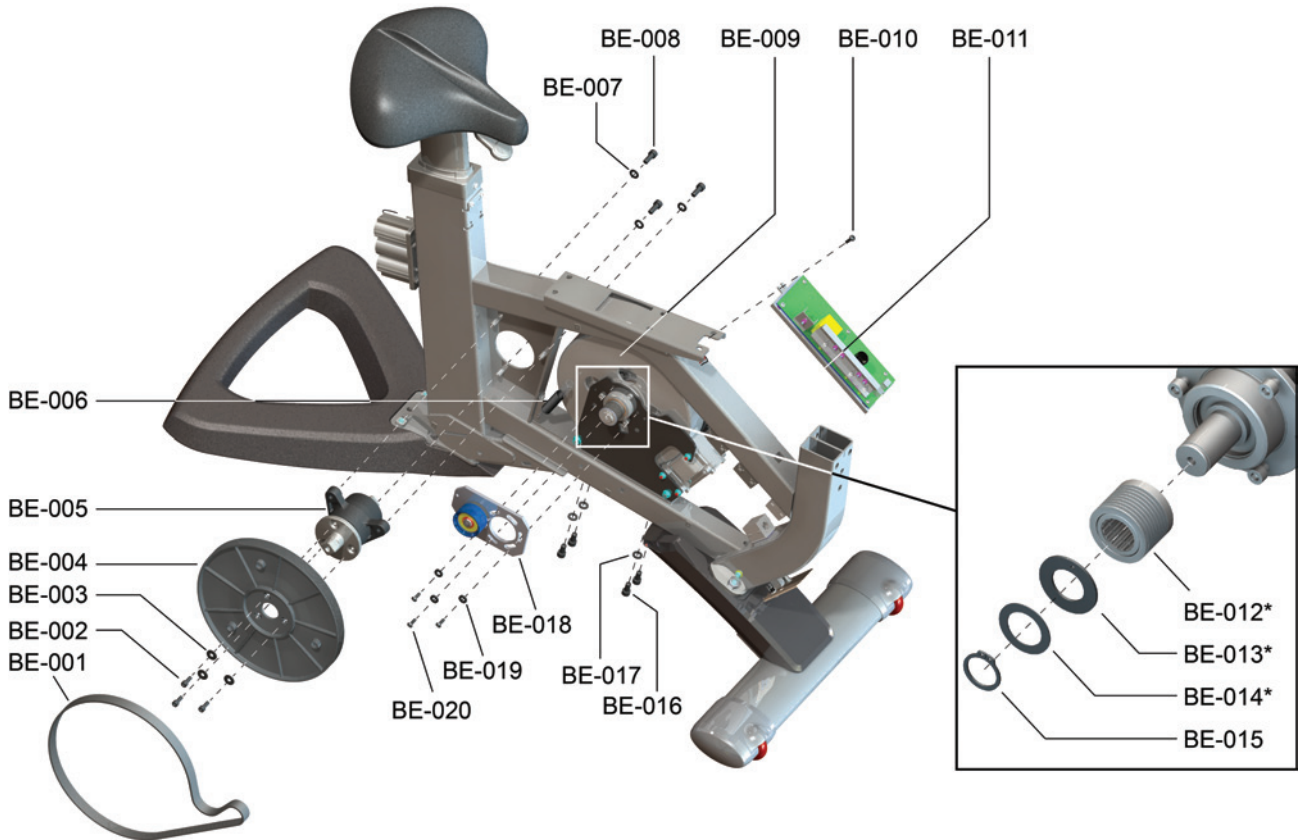

Base Frame Electronics

Generator and Related Components

Item	Alpha Code(s)	Part Number	Description
BE-001	ALX, CHV, CLV, AHC, ALC, PIC, PID, APS, ACP, AHP, PHD	0017-00009-0837	Poly-V Drive Belt
BE-002	ALX, CHV, CLV, AHC, ALC, PIC, PID, APS, ACP, AHP, PHD	0017-00101-1891	Mounting Screw (3)
BE-003	ALX, CHV, CLV, AHC, ALC, PIC, PID, APS, ACP, AHP, PHD	0017-00104-0468	Washer (3)
BE-004	ALX, CHV, CLV, AHC, ALC, PIC, PID, APS, ACP, AHP, PHD	0K66-01005-0000	Pulley
BE-005	ALX, CHV, CLV, AHC, ALC, PIC, PID, APS, ACP, AHP, PHD	AK66-00003-0001	Crank/Hub Bearing Shaft Assembly
BE-006	ALX, CHV, CLV, AHC, ALC, PIC, PID, APS, ACP, AHP, PHD	0K66-01092-0000	Idler Spring
BE-007	ALX, CHV, CLV, AHC, ALC, PIC, PID, APS, ACP, AHP, PHD	0017-00104-0469	Washer (3)
BE-008	ALX, CHV, CLV, AHC, ALC, PIC, PID, APS, ACP, AHP, PHD	0017-00101-1881	Crank/Hub Mounting Screw (3)
BE-009	ALX, CHV, CLV, AHC, ALC, PIC, PID, APS, ACP, AHP, PHD	AK66-00140-0000	Generator/Brake Assembly with Pulley and Clutch
BE-010	ALX, CHV, CLV, AHC, ALC, PIC, PID, APS, ACP, AHP, PHD	0017-00101-1986	Mounting Screw (1)
BE-011	ALX, CHV, CLV, AHC, ALC, PIC, PID, APS, ACP, AHP, PHD	AK66-00100-0005	Generator Control Board Assembly
BE-012*	ALX, CHV, CLV, AHC, ALC, PIC, PID, APS, ACP, AHP, PHD	AK66-00139-0000	Clutch and Pulley Assembly
BE-013*	ALX, CHV, CLV, AHC, ALC, PIC, PID, APS, ACP, AHP, PHD	0K66-01237-0000	Shaft Washer Large (1)