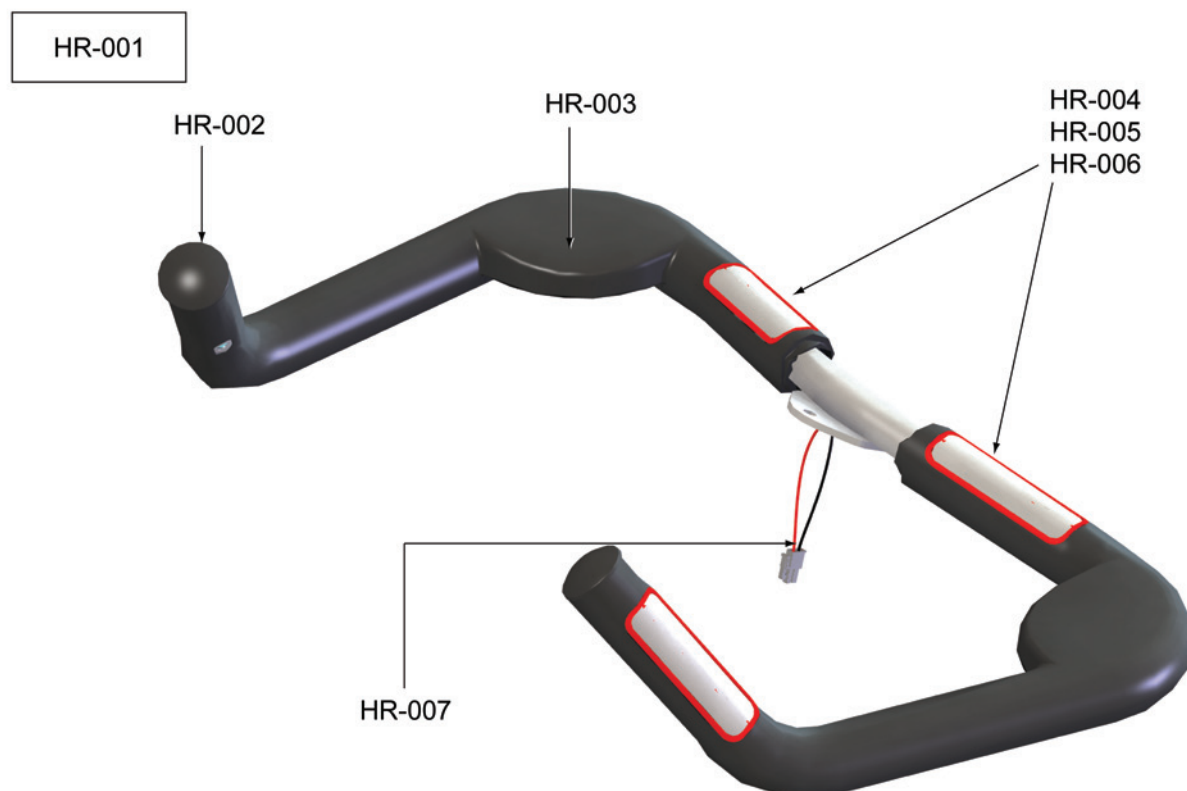

Heart Rate System

Handlebar and Components

Part Numbers

Item	Alpha Code(s)	Part Number	Description
HR-001	ALX, CHV, CLV, AHC, ALC, PIC, PID, APS, ACP, AHP, PHD	AK67-00006-0000	Handlebar Assembly
HR-002	ALX, CHV, CLV, AHC, ALC, PIC, PID, APS, ACP, AHP, PHD	0017-00101-1920	Handlebar Mounting Screw
HR-003	ALX, CHV, CLV, AHC, ALC, PIC, PID, APS, ACP, AHP, PHD	0017-00103-0341	Hex Nut
HR-004	ALX, CHV, CLV, AHC, ALC, PIC, PID, APS, ACP, AHP, PHD	AK63-00014-0004	Heart Rate Electrode
HR-005	ALX, CHV, CLV, AHC, ALC, PIC, PID, APS, ACP, AHP, PHD	0K66-01141-0000	Insulator Plug
HR-006	ALX, CHV, CLV, AHC, ALC, PIC, PID, APS, ACP, AHP, PHD	0017-00101-1720	Mounting Screw
HR-007	ALX, CHV, CLV, AHC, ALC, PIC, PID, APS, ACP, AHP, PHD	AK63-00028-0001	Heart Rate Cable