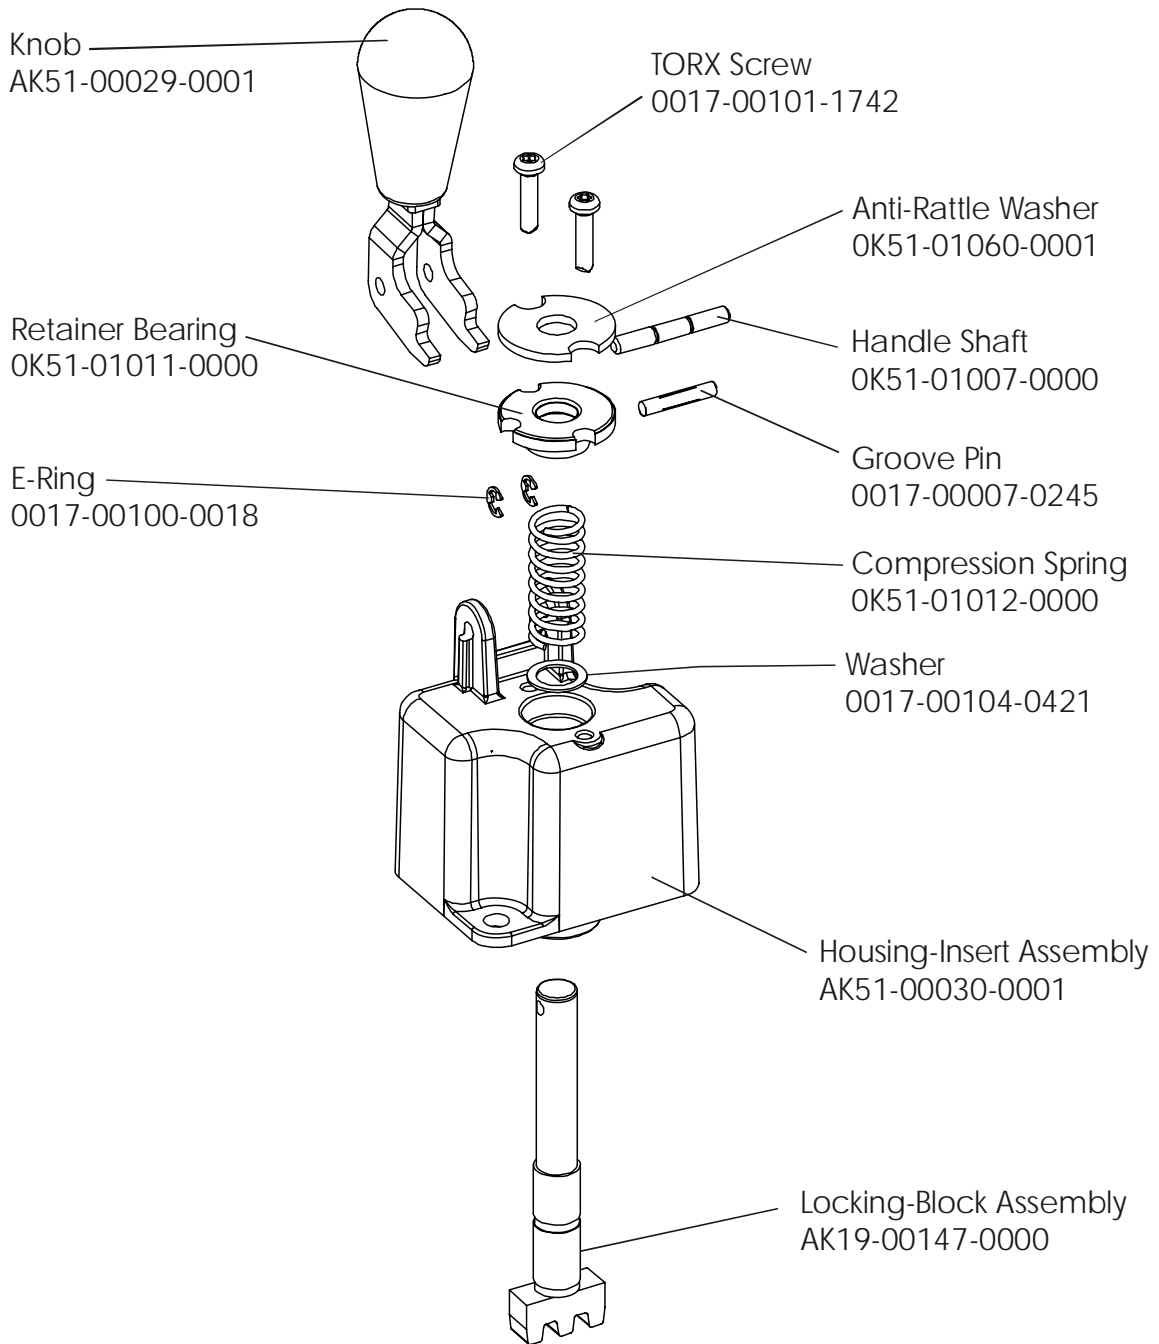

Clutch Assembly
AK63-00026-0000
(not included in kit)

Magnet
118E-00001-0124
(not included in kit)

Retaining Ring
0017-00100-0242

Delrin Washers (2)
0017-00104-0455

Spacer (not
available
separately)

Intermediate
Bearings (2,
not available
separately)

Intermediate Pulley
(not available separately)

Intermediate Shaft and
Bearing Assembly Kit
GK63-00002-0007

Life Cycle 95R
Seat Frame Assembly

95R-0XXX-01
S/N LRI10001

Free Manuals Download Website

<http://myh66.com>