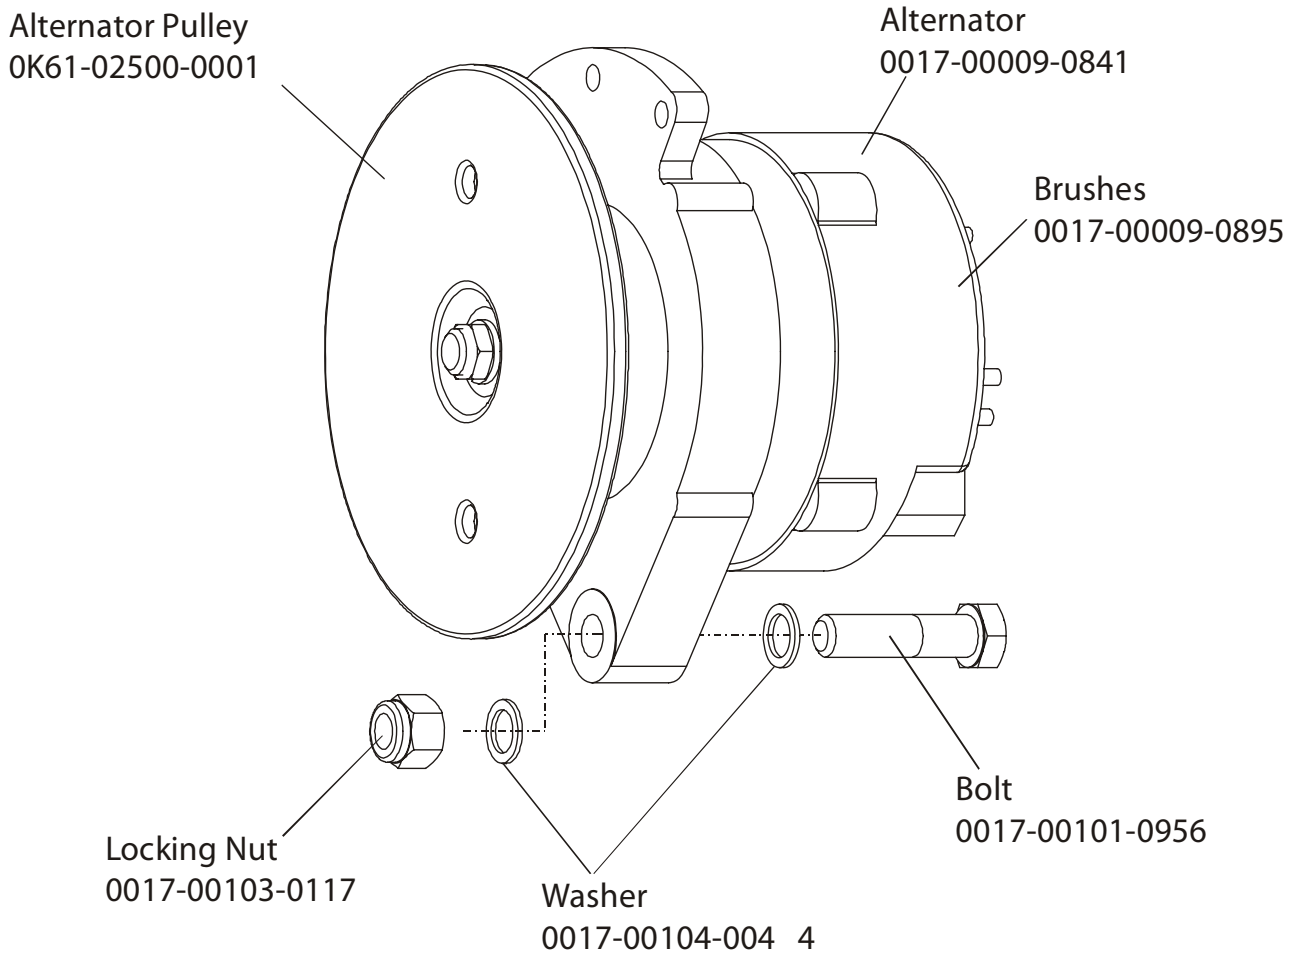

Life Cycle 95R
Shrouds, End Cap, Crank Arm

95R-0XXX-01
S/N LRI10001

Life Cycle 95R
Crank Shaft and Bearing Assembly

95R-0XXX-01
S/N LRI10001

Life Cycle 95R
Intermediate Shaft and Bearing Assembly

95R-0XXX-01
S/N LRI10001

Clutch Assembly
AK63-00026-0000
(not included in kit)

Magnet
118E-00001-0124
(not included in kit)

Retaining Ring
0017-00100-0242

Delrin Washers (2)
0017-00104-0455

Spacer (not
available
separately)

Intermediate
Bearings (2,
not available
separately)