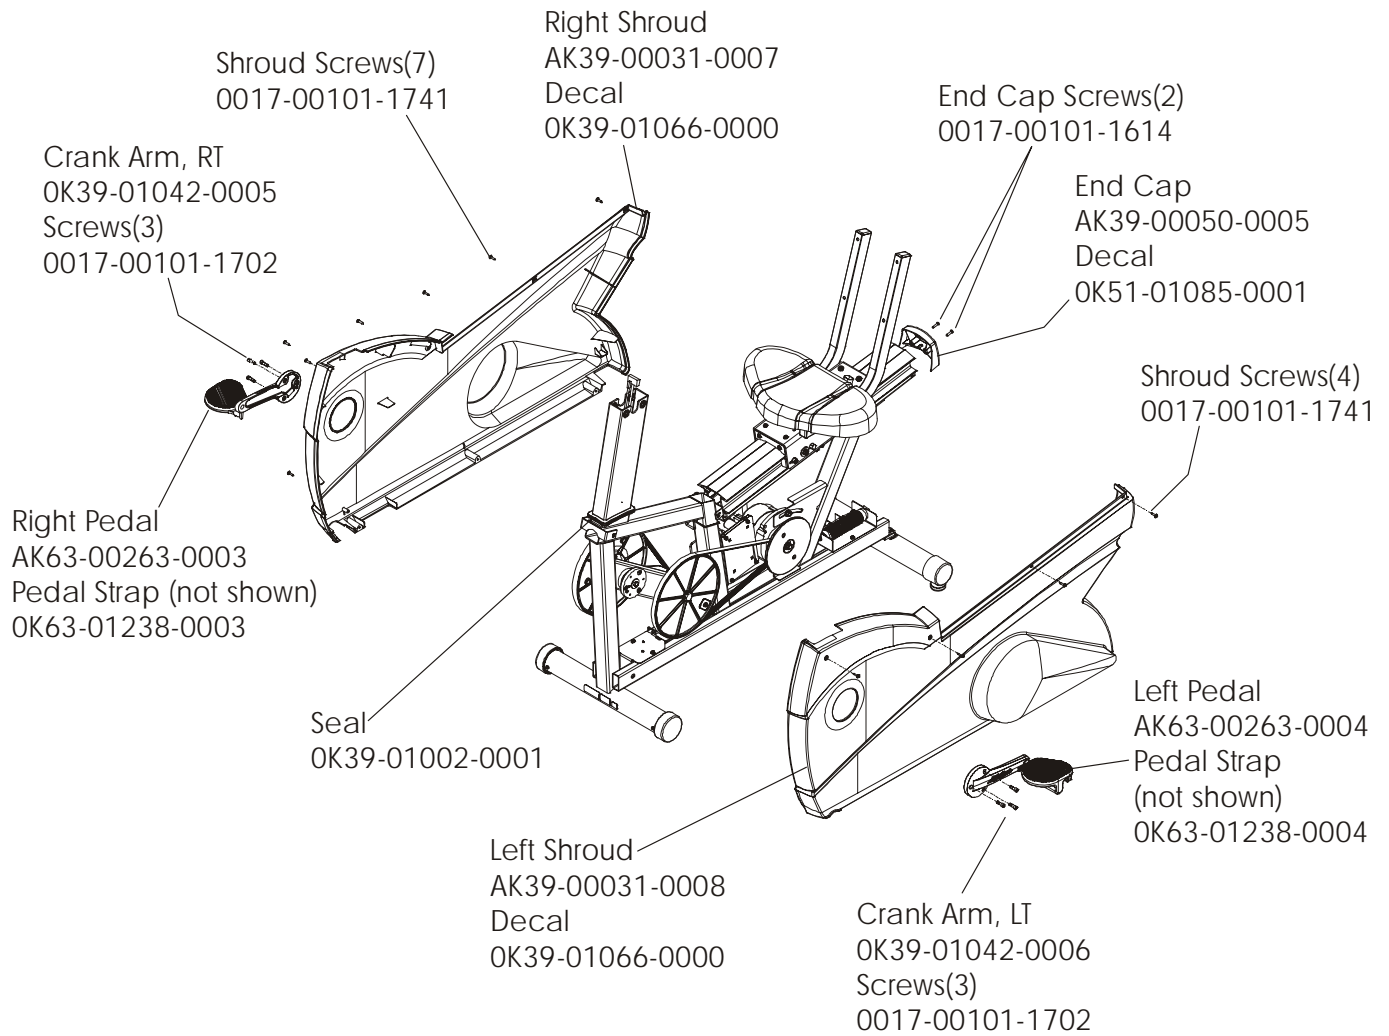

Life Cycle 95R
General Assembly

95R-0XXX-01
S/N LRI10001

Description	Part Number
Service Manual	M051-00K39-A012
Operation Manual	M051-00K39-A016
Hardware Bag	GK39-00002-00008
Power Option Kit 120V	GK39-00002-00002
Power Option Kit 220/50V	GK39-00002-00004
Power Option Kit 240V+AUS	GK39-00002-00005
Power Option Kit 220/50V	GK39-00002-00006

Life Cycle 95R
Shrouds, End Cap, Crank Arm

95R-0XXX-01
S/N LRI10001

Life Cycle 95R
Crank Shaft and Bearing Assembly

95R-0XXX-01
S/N LRI10001

Life Cycle 95R
Intermediate Shaft and Bearing Assembly

95R-0XXX-01
S/N LRI10001

Clutch Assembly
AK63-00026-0000
(not included in kit)

Magnet
118E-00001-0124
(not included in kit)

Retaining Ring
0017-00100-0242

Delrin Washers (2)
0017-00104-0455

Spacer (not
available
separately)

Intermediate
Bearings (2,
not available
separately)