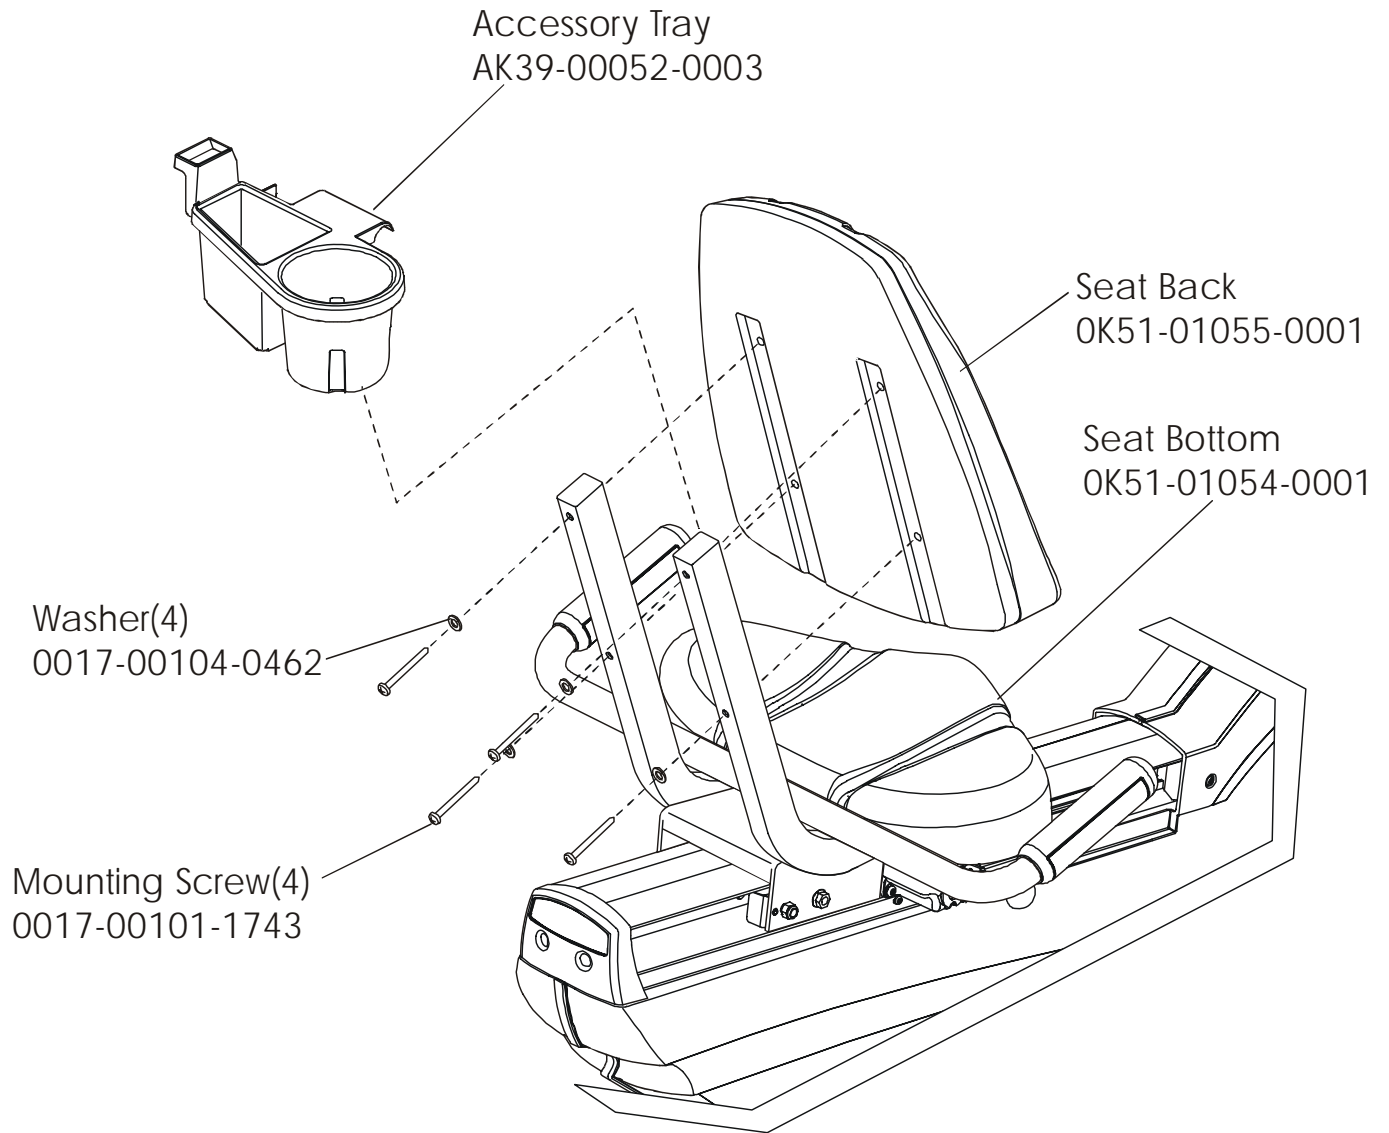

Intermediate Pulley
(not available separately)

Intermediate Shaft and
Bearing Assembly Kit
GK63-00002-0007

Life Cycle 95R
Seat Frame Assembly

95R-0XXX-01
S/N LRI10001

Free Manuals Download Website

<http://myh66.com>