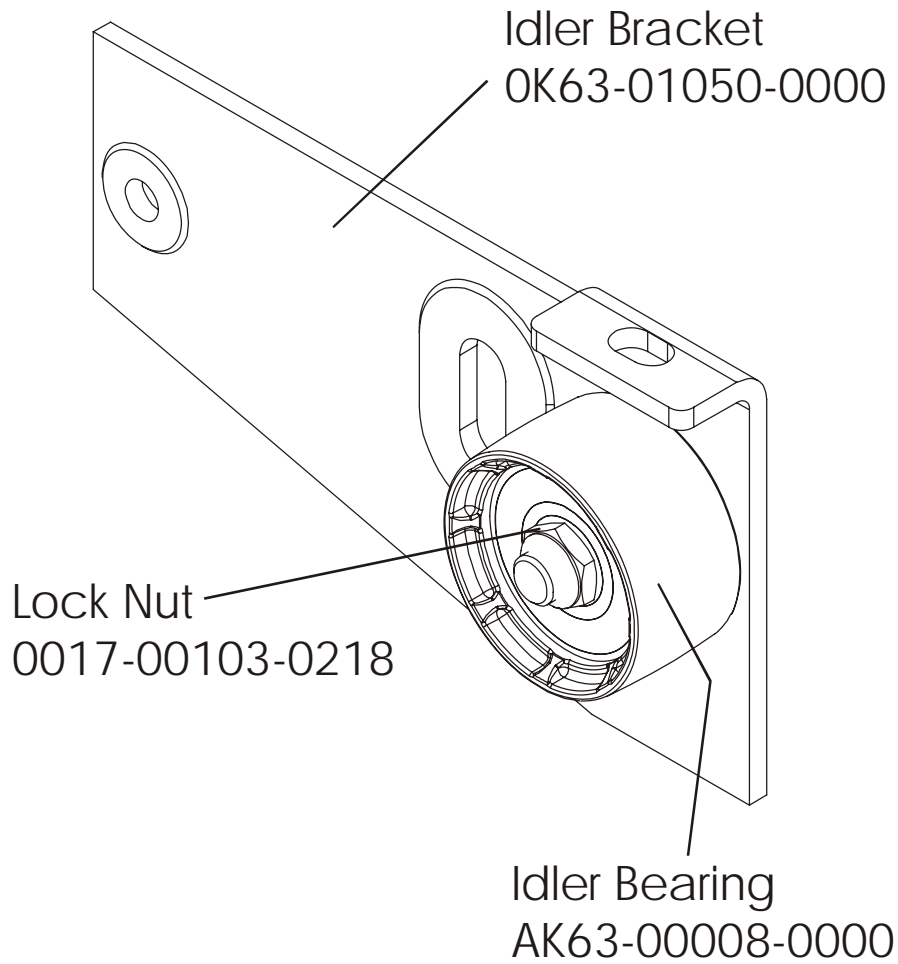

Life Cycle 95R
Shrouds, End Cap, Crank Arm

95R-0XXX-01
S/N LRI10001

Life Cycle 95R
Crank Shaft and Bearing Assembly

95R-0XXX-01
S/N LRI10001

Life Cycle 95R
Intermediate Shaft and Bearing Assembly

95R-0XXX-01
S/N LRI10001

Clutch Assembly
AK63-00026-0000
(not included in kit)

Magnet
118E-00001-0124
(not included in kit)

Retaining Ring
0017-00100-0242

Delrin Washers (2)
0017-00104-0455

Spacer (not
available
separately)

Intermediate
Bearings (2,
not available
separately)

Intermediate Pulley
(not available separately)

Intermediate Shaft and
Bearing Assembly Kit
GK63-00002-0007

Life Cycle 95R
Seat Frame Assembly

95R-0XXX-01
S/N LRI10001

Free Manuals Download Website

<http://myh66.com>