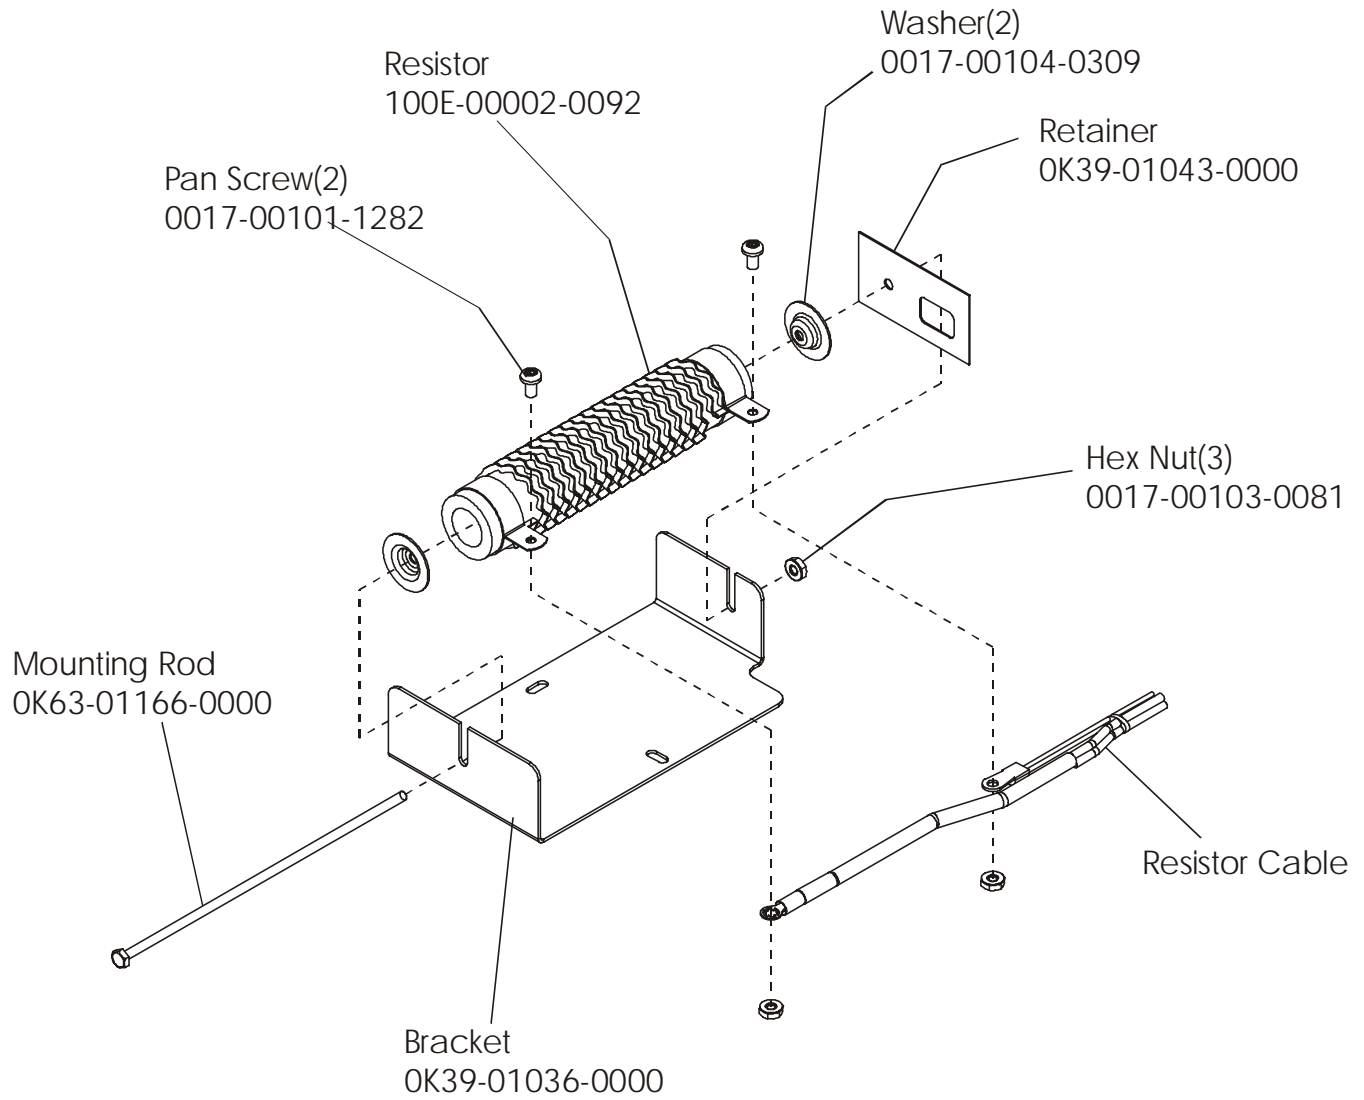

Life Cycle 95R
General Assembly

95R-0XXX-01
S/N LRI10001

Description	Part Number
Service Manual	M051-00K39-A012
Operation Manual	M051-00K39-A016
Hardware Bag	GK39-00002-00008
Power Option Kit 120V	GK39-00002-00002
Power Option Kit 220/50V	GK39-00002-00004
Power Option Kit 240V+AUS	GK39-00002-00005
Power Option Kit 220/50V	GK39-00002-00006

Life Cycle 95R
Shrouds, End Cap, Crank Arm

95R-0XXX-01
S/N LRI10001

Life Cycle 95R
Crank Shaft and Bearing Assembly

95R-0XXX-01
S/N LRI10001

Life Cycle 95R
Intermediate Shaft and Bearing Assembly

95R-0XXX-01
S/N LRI10001

Clutch Assembly
AK63-00026-0000
(not included in kit)

Magnet
118E-00001-0124
(not included in kit)

Retaining Ring
0017-00100-0242

Delrin Washers (2)
0017-00104-0455

Spacer (not
available
separately)

Intermediate
Bearings (2,
not available
separately)