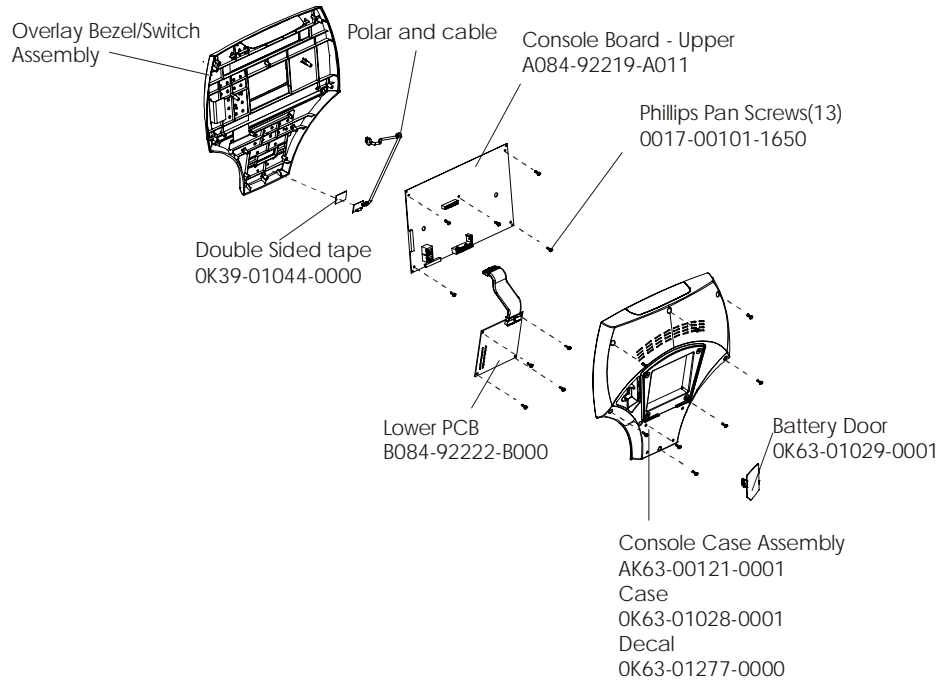

Console Assembly	Overlay Bezel
AK39-00070-0001 Eng Met	AK63-00165-0001 Eng Met
AK39-00070-0003 Ger Met	AK63-00165-0003 Ger Met
AK39-00070-0004 Spn Met	AK63-00165-0004 Spn Met
AK39-00070-0006 Jap Met	AK63-00165-0006 Jap Met
AK39-00070-0007 Frn Met	AK63-00165-0007 Frn Met
AK39-00070-0008 Itl Met	AK63-00165-0008 Itl Met
AK39-00070-0009 Dut Met	AK63-00165-0009 Itl Met
AK39-00070-0010 Por Met	AK63-00165-0010 Por Met