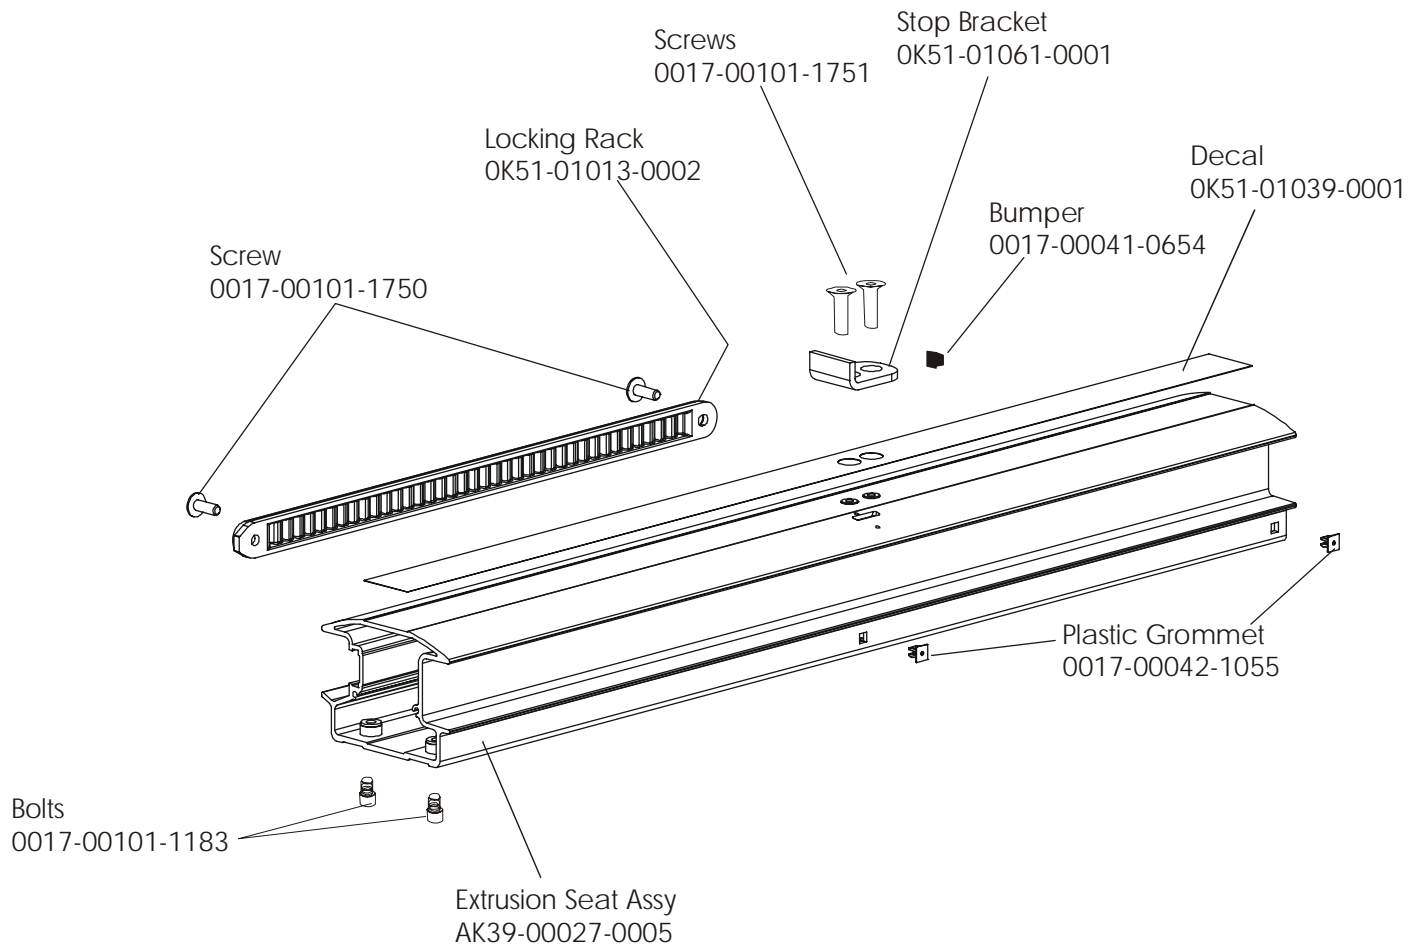

Intermediate Pulley
(not available separately)

Intermediate Shaft and
Bearing Assembly Kit
GK63-00002-0007

Life Cycle 95R
Seat Frame Assembly

95R-0XXX-01
S/N LRI10001

Free Manuals Download Website

<http://myh66.com>