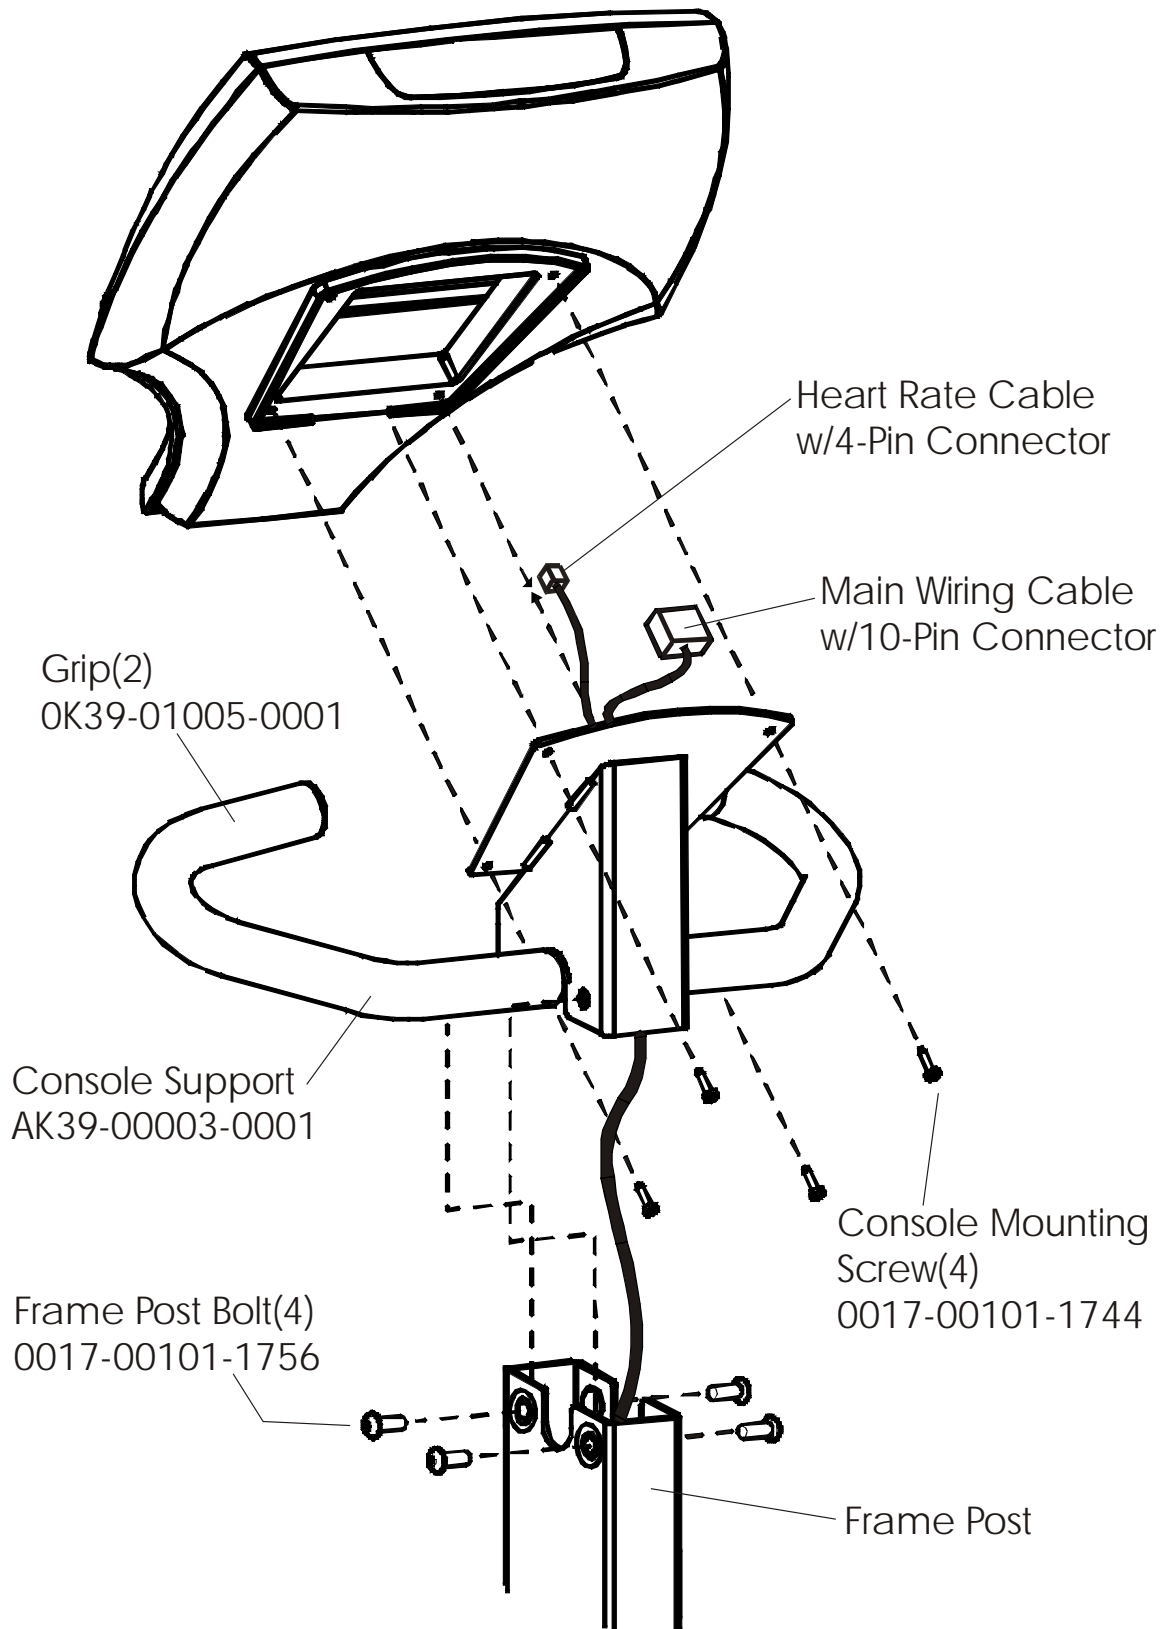

Life Cycle 95R
General Assembly

95R-0XXX-01
S/N LRI10001

Description	Part Number
Service Manual	M051-00K39-A012
Operation Manual	M051-00K39-A016
Hardware Bag	GK39-00002-00008
Power Option Kit 120V	GK39-00002-00002
Power Option Kit 220/50V	GK39-00002-00004
Power Option Kit 240V+AUS	GK39-00002-00005
Power Option Kit 220/50V	GK39-00002-00006

Life Cycle 95R
Shrouds, End Cap, Crank Arm

95R-0XXX-01
S/N LRI10001

Life Cycle 95R
Crank Shaft and Bearing Assembly

95R-0XXX-01
S/N LRI10001

Life Cycle 95R
Intermediate Shaft and Bearing Assembly

95R-0XXX-01
S/N LRI10001

Clutch Assembly
AK63-00026-0000
(not included in kit)

Magnet
118E-00001-0124
(not included in kit)

Retaining Ring
0017-00100-0242

Delrin Washers (2)
0017-00104-0455

Spacer (not
available
separately)

Intermediate
Bearings (2,
not available
separately)