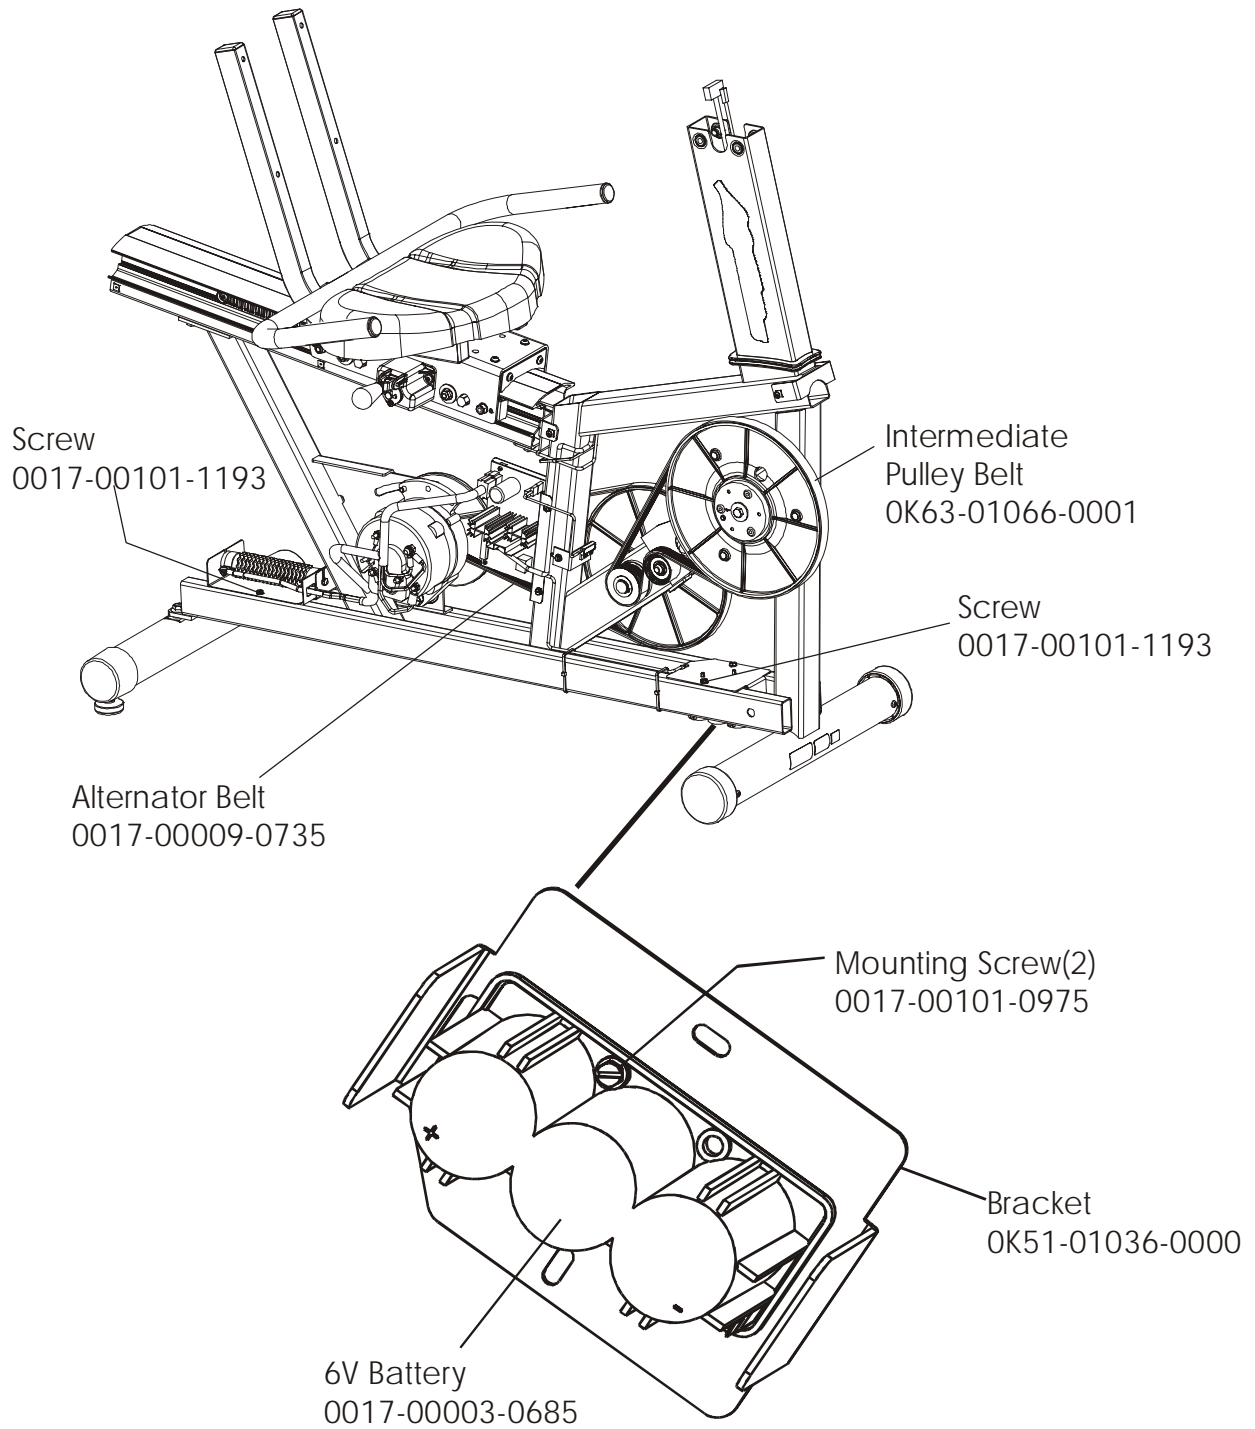

Life Cycle 95R
General Assembly

95R-0XXX-01
S/N LRI10001

Description	Part Number
Service Manual	M051-00K39-A012
Operation Manual	M051-00K39-A016
Hardware Bag	GK39-00002-00008
Power Option Kit 120V	GK39-00002-00002
Power Option Kit 220/50V	GK39-00002-00004
Power Option Kit 240V+AUS	GK39-00002-00005
Power Option Kit 220/50V	GK39-00002-00006

Life Cycle 95R
Shrouds, End Cap, Crank Arm

95R-0XXX-01
S/N LRI10001

Life Cycle 95R
Crank Shaft and Bearing Assembly

95R-0XXX-01
S/N LRI10001

Life Cycle 95R
Intermediate Shaft and Bearing Assembly

95R-0XXX-01
S/N LRI10001

Clutch Assembly
AK63-00026-0000
(not included in kit)

Magnet
118E-00001-0124
(not included in kit)

Retaining Ring
0017-00100-0242

Delrin Washers (2)
0017-00104-0455

Spacer (not
available
separately)

Intermediate
Bearings (2,
not available
separately)