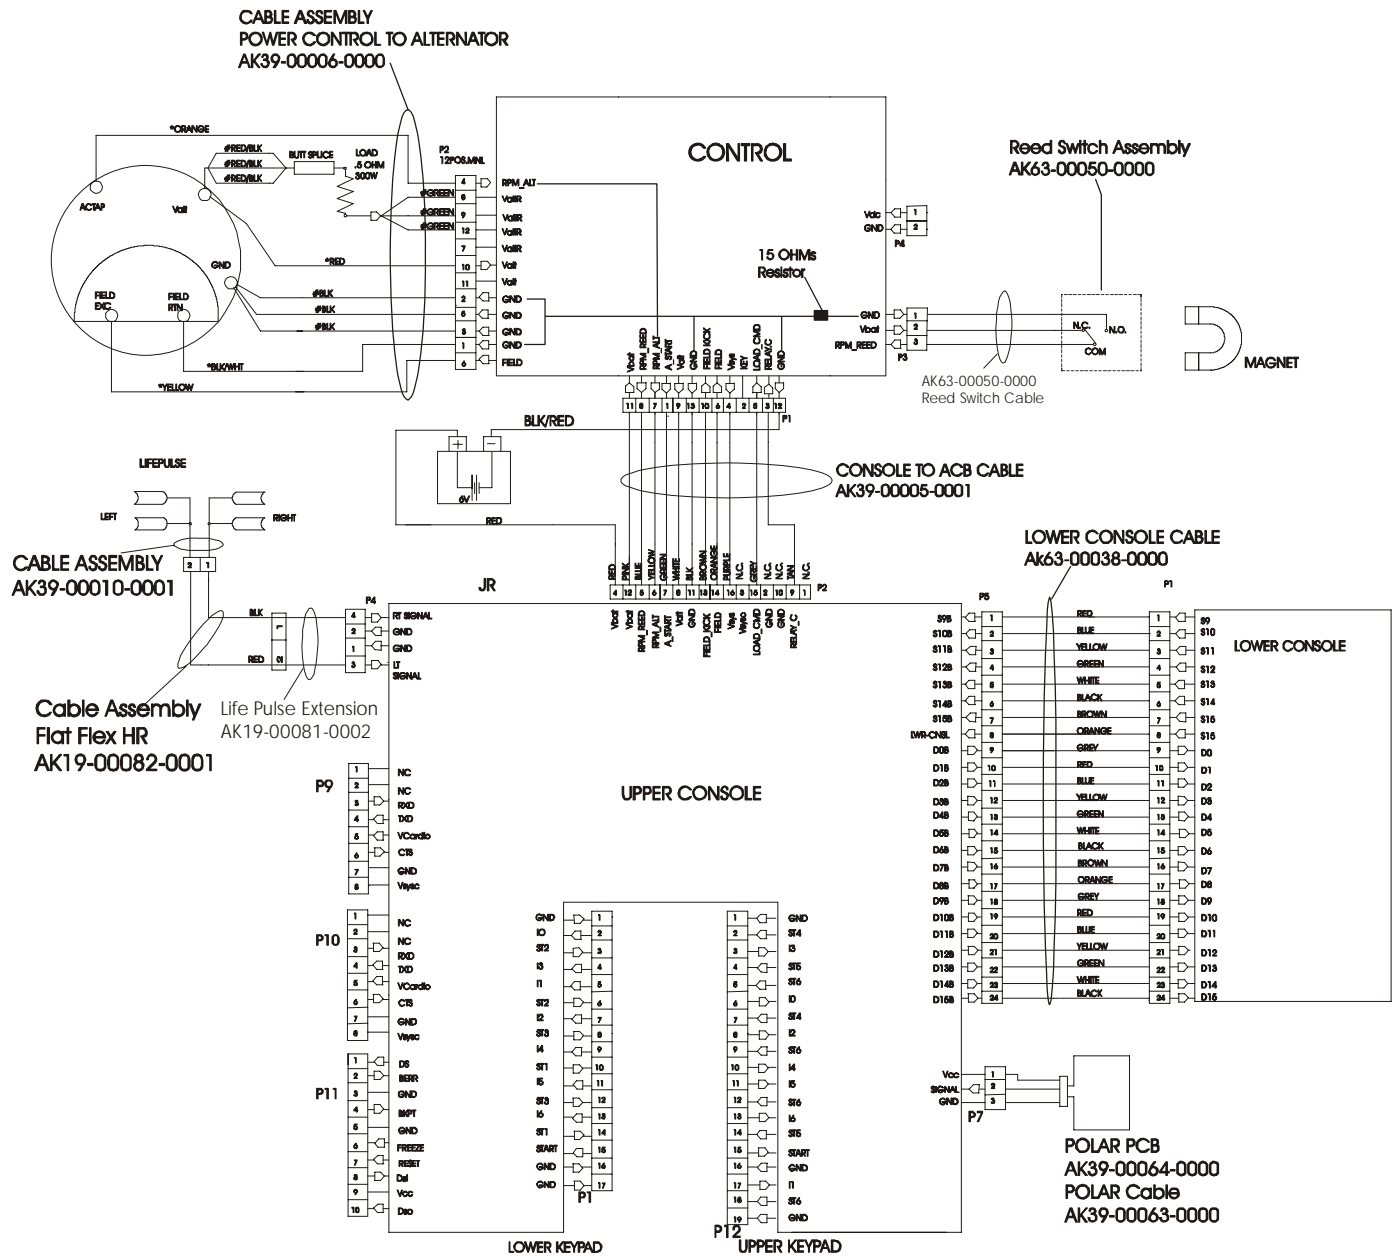

Clutch Assembly
AK63-00026-0000
(not included in kit)

Magnet
118E-00001-0124
(not included in kit)

Retaining Ring
0017-00100-0242

Delrin Washers (2)
0017-00104-0455

Spacer (not
available
separately)

Intermediate
Bearings (2,
not available
separately)

Intermediate Pulley
(not available separately)

Intermediate Shaft and
Bearing Assembly Kit
GK63-00002-0007

Life Cycle 95R
Seat Frame Assembly

95R-0XXX-01
S/N LRI10001

Free Manuals Download Website

<http://myh66.com>