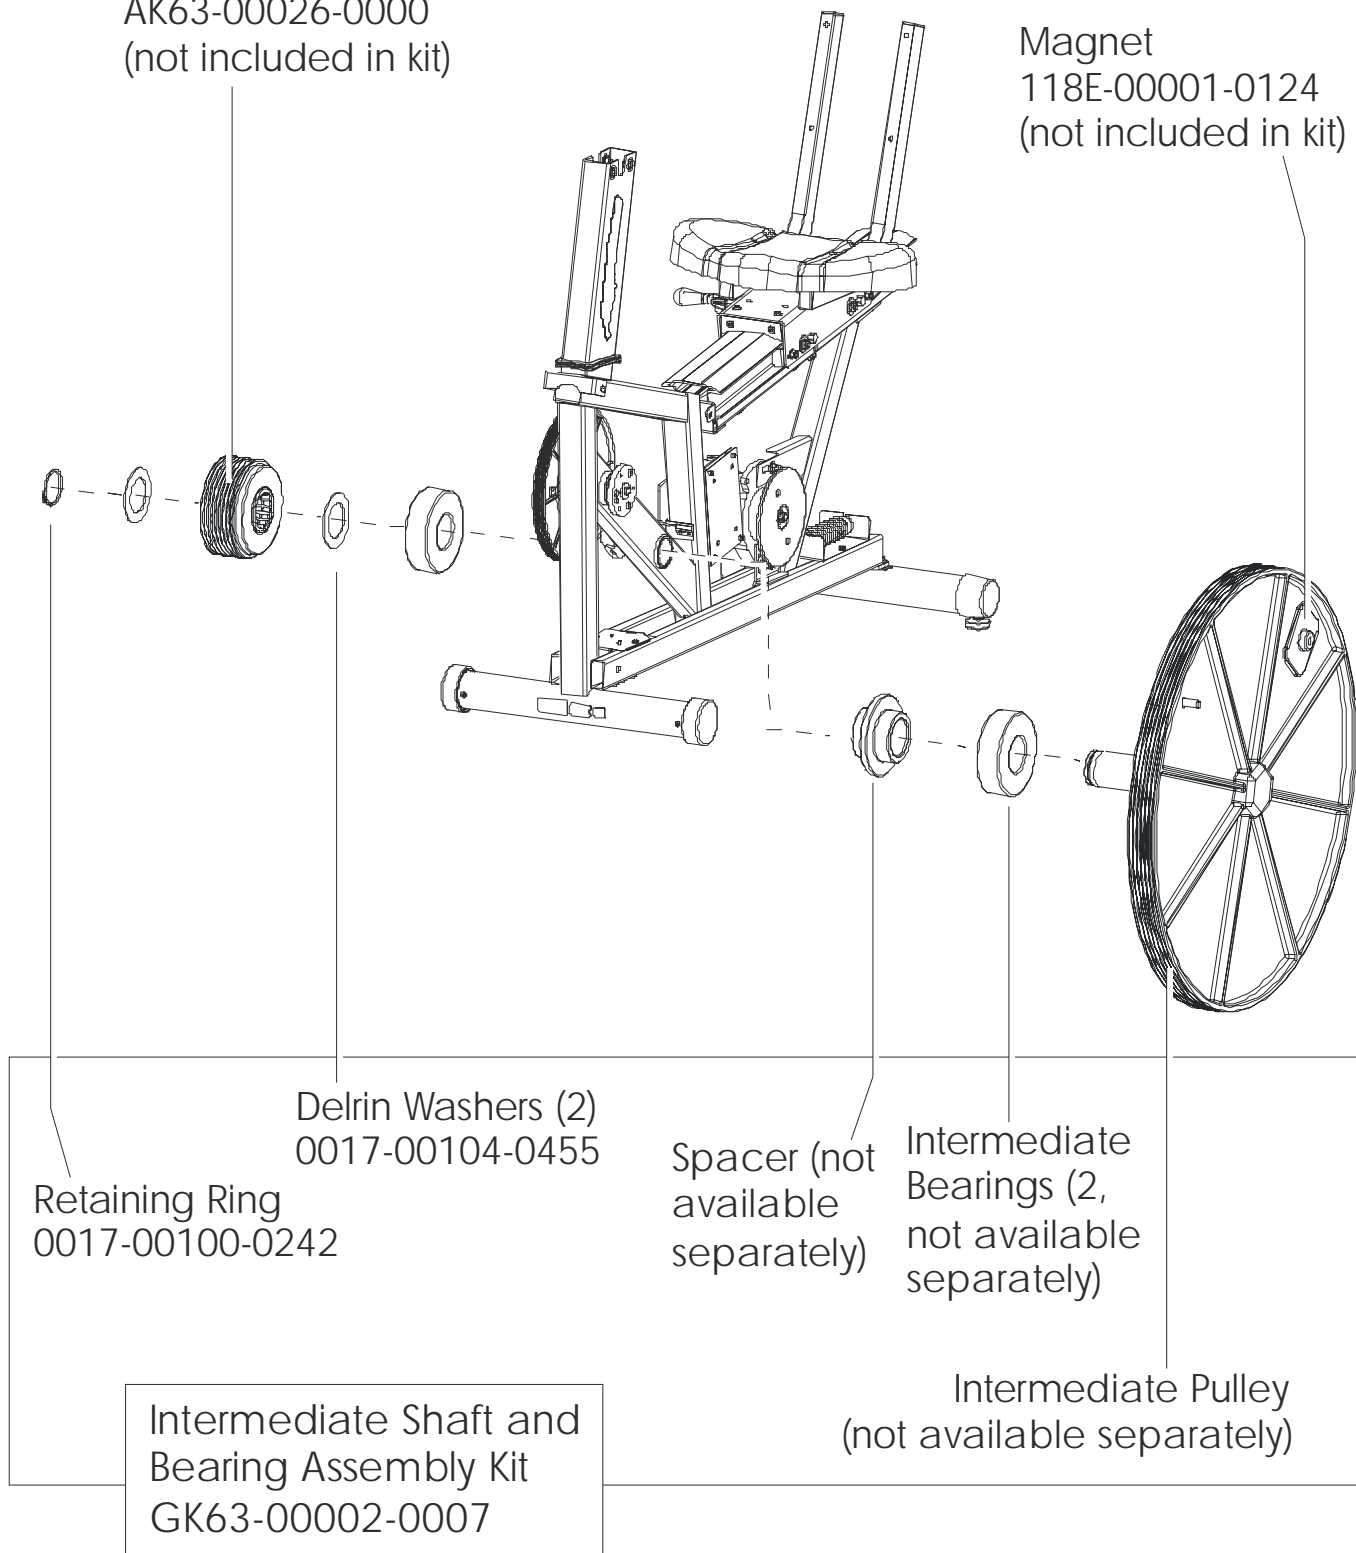

Life Cycle 95R
General Assembly

95R-0XXX-01
S/N LRI10001

Description	Part Number
Service Manual	M051-00K39-A012
Operation Manual	M051-00K39-A016
Hardware Bag	GK39-00002-00008
Power Option Kit 120V	GK39-00002-00002
Power Option Kit 220/50V	GK39-00002-00004
Power Option Kit 240V+AUS	GK39-00002-00005
Power Option Kit 220/50V	GK39-00002-00006

Life Cycle 95R
Shrouds, End Cap, Crank Arm

95R-0XXX-01
S/N LRI10001

Life Cycle 95R
Crank Shaft and Bearing Assembly

95R-0XXX-01
S/N LRI10001

Life Cycle 95R
Intermediate Shaft and Bearing Assembly

95R-0XXX-01
S/N LRI10001

Clutch Assembly
AK63-00026-0000
(not included in kit)

Magnet
118E-00001-0124
(not included in kit)

Retaining Ring
0017-00100-0242

Delrin Washers (2)
0017-00104-0455

Spacer (not
available
separately)

Intermediate
Bearings (2,
not available
separately)

Intermediate Pulley
(not available separately)

Intermediate Shaft and
Bearing Assembly Kit
GK63-00002-0007

Life Cycle 95R
Seat Frame Assembly

95R-0XXX-01
S/N LRI10001

Free Manuals Download Website

<http://myh66.com>