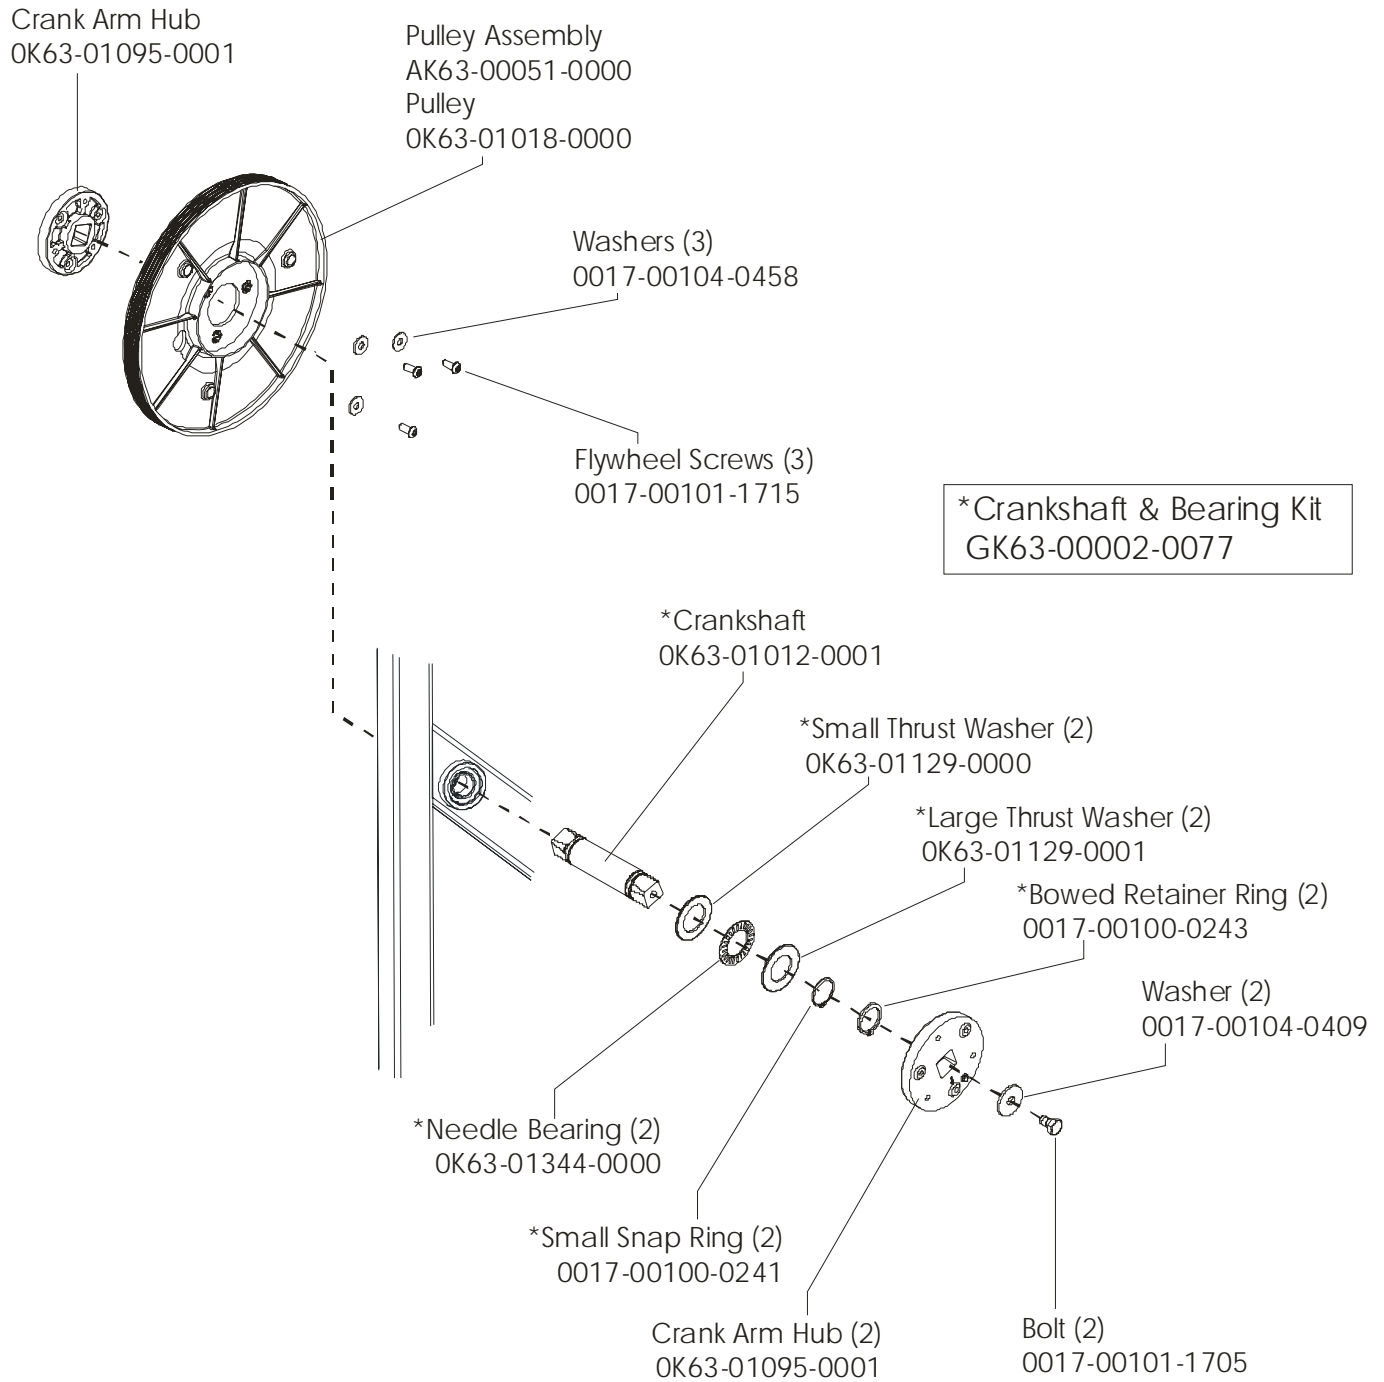

Life Cycle 95R
General Assembly

95R-0XXX-01
S/N LRI10001

Description	Part Number
Service Manual	M051-00K39-A012
Operation Manual	M051-00K39-A016
Hardware Bag	GK39-00002-00008
Power Option Kit 120V	GK39-00002-00002
Power Option Kit 220/50V	GK39-00002-00004
Power Option Kit 240V+AUS	GK39-00002-00005
Power Option Kit 220/50V	GK39-00002-00006

Life Cycle 95R
Shrouds, End Cap, Crank Arm

95R-0XXX-01
S/N LRI10001

Life Cycle 95R
Crank Shaft and Bearing Assembly

95R-0XXX-01
S/N LRI10001

Life Cycle 95R
Intermediate Shaft and Bearing Assembly

95R-0XXX-01
S/N LRI10001

Clutch Assembly
AK63-00026-0000
(not included in kit)

Magnet
118E-00001-0124
(not included in kit)

Retaining Ring
0017-00100-0242

Delrin Washers (2)
0017-00104-0455

Spacer (not
available
separately)

Intermediate
Bearings (2,
not available
separately)

Intermediate Pulley
(not available separately)

Intermediate Shaft and
Bearing Assembly Kit
GK63-00002-0007

Life Cycle 95R
Seat Frame Assembly

95R-0XXX-01
S/N LRI10001

Free Manuals Download Website

<http://myh66.com>