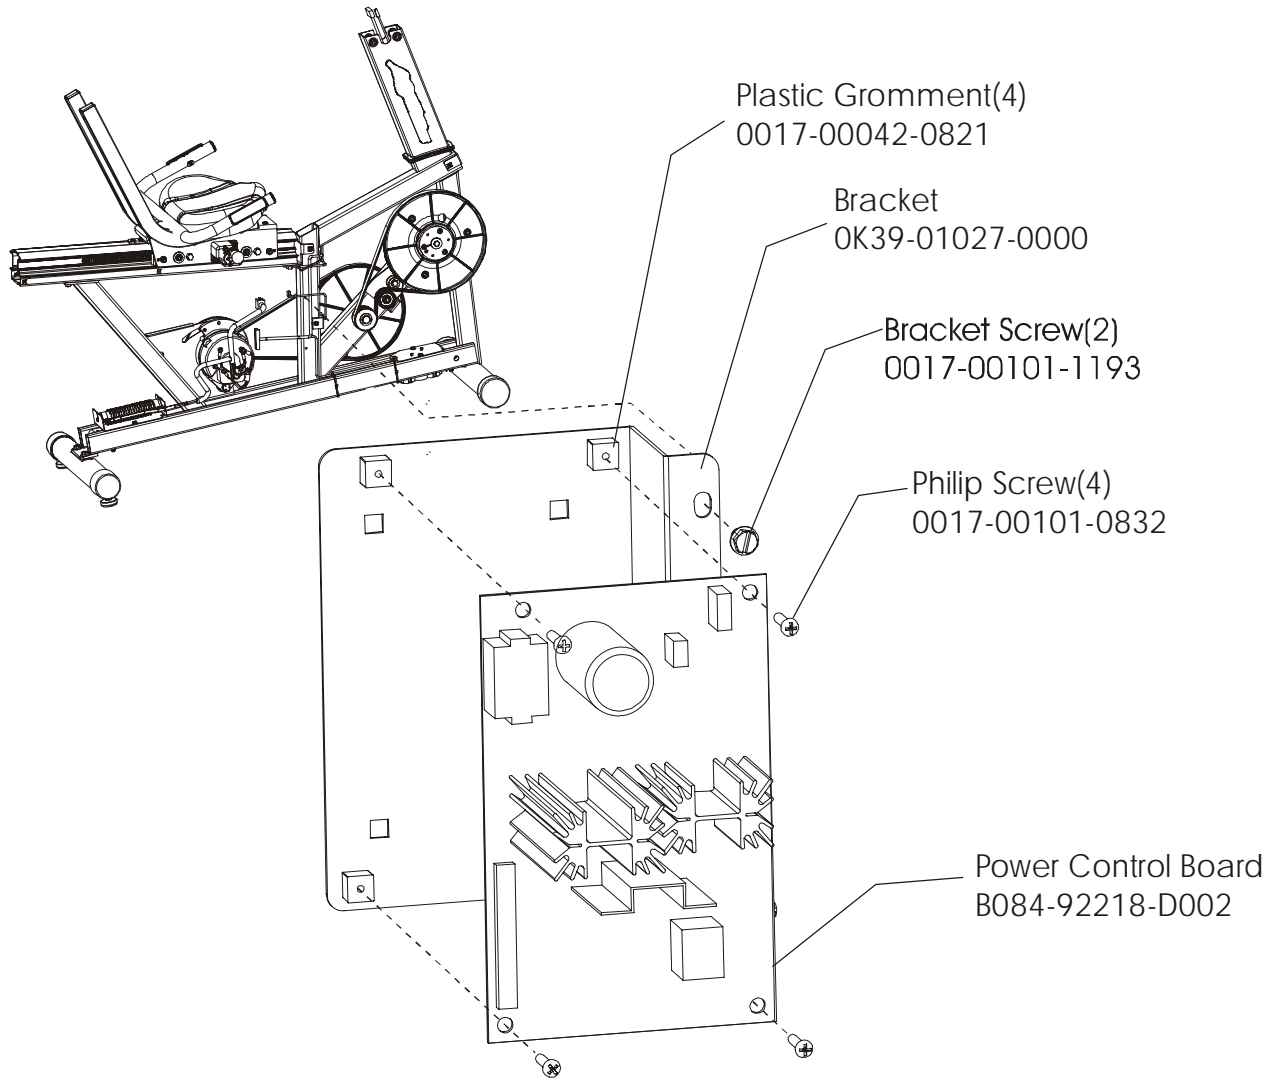

Life Cycle 95R
General Assembly

95R-0XXX-01
S/N LRI10001

Description	Part Number
Service Manual	M051-00K39-A012
Operation Manual	M051-00K39-A016
Hardware Bag	GK39-00002-00008
Power Option Kit 120V	GK39-00002-00002
Power Option Kit 220/50V	GK39-00002-00004
Power Option Kit 240V+AUS	GK39-00002-00005
Power Option Kit 220/50V	GK39-00002-00006

Life Cycle 95R
Shrouds, End Cap, Crank Arm

95R-0XXX-01
S/N LRI10001

Life Cycle 95R
Crank Shaft and Bearing Assembly

95R-0XXX-01
S/N LRI10001

Life Cycle 95R
Intermediate Shaft and Bearing Assembly

95R-0XXX-01
S/N LRI10001

Clutch Assembly
AK63-00026-0000
(not included in kit)

Magnet
118E-00001-0124
(not included in kit)

Retaining Ring
0017-00100-0242

Delrin Washers (2)
0017-00104-0455

Spacer (not
available
separately)

Intermediate
Bearings (2,
not available
separately)