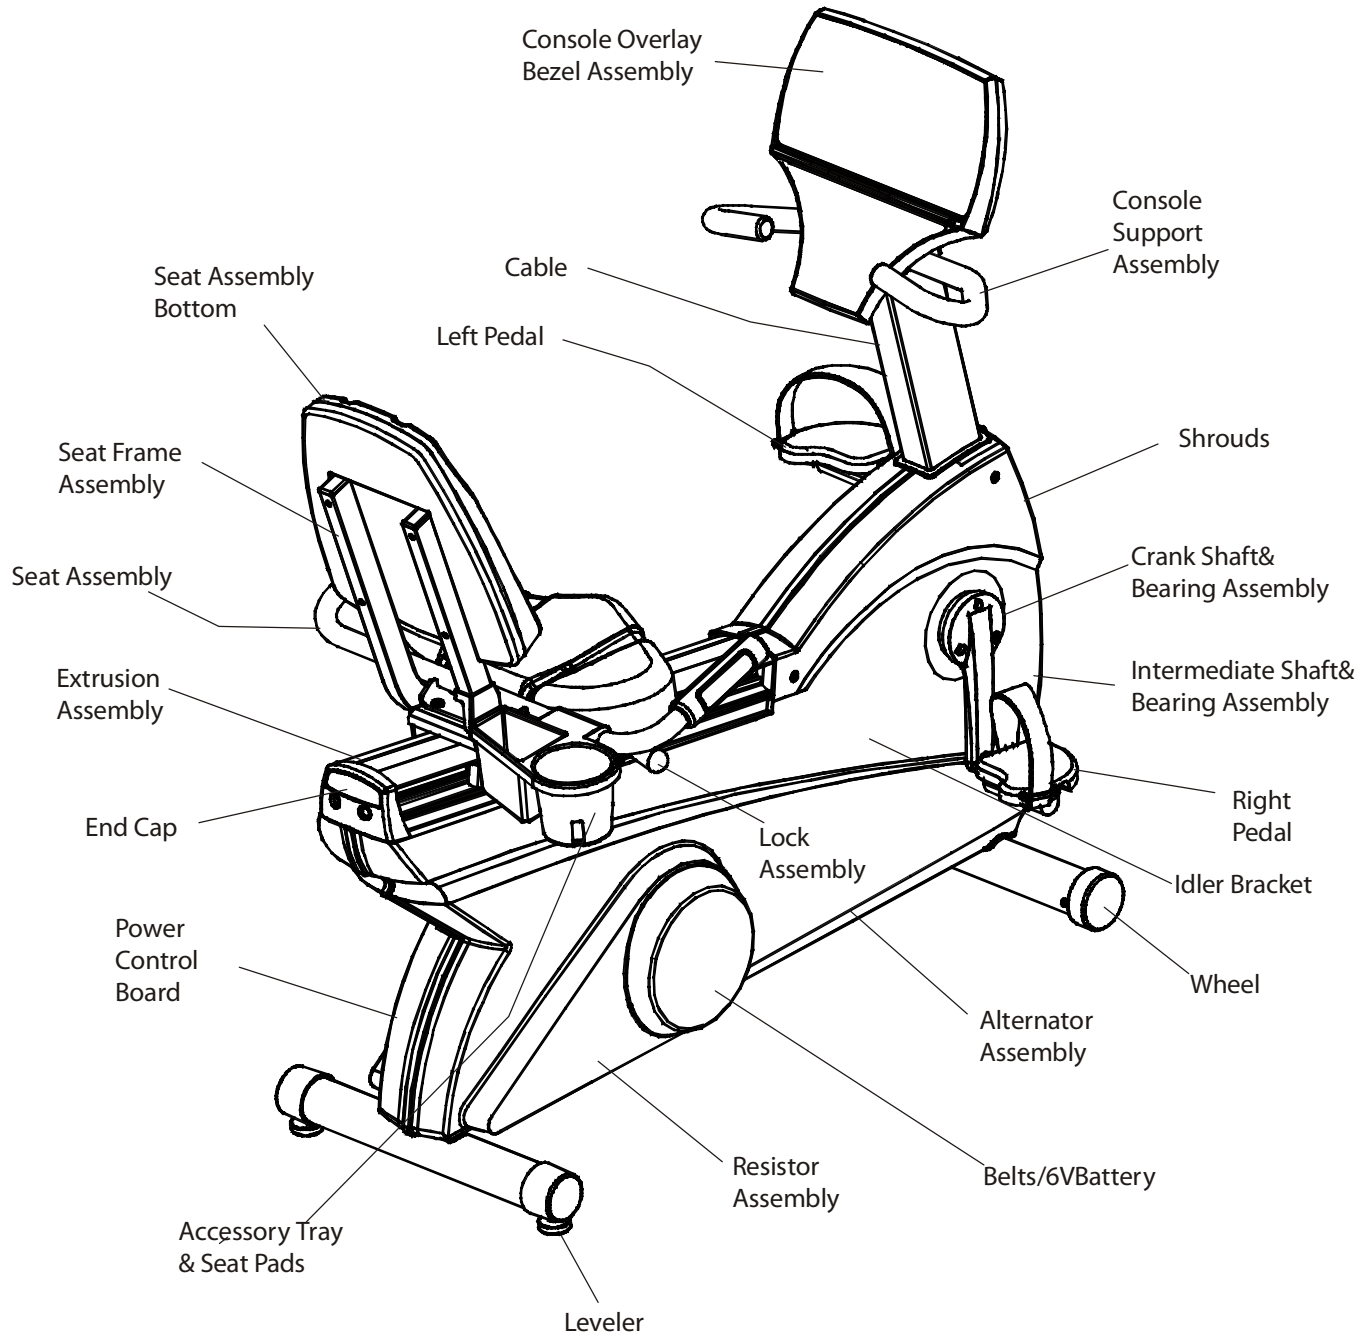

Life Cycle 95R
General Assembly

95R-0XXX-01
S/N LRI10001

Description	Part Number
Service Manual	M051-00K39-A012
Operation Manual	M051-00K39-A016
Hardware Bag	GK39-00002-00008
Power Option Kit 120V	GK39-00002-00002
Power Option Kit 220/50V	GK39-00002-00004
Power Option Kit 240V+AUS	GK39-00002-00005
Power Option Kit 220/50V	GK39-00002-00006