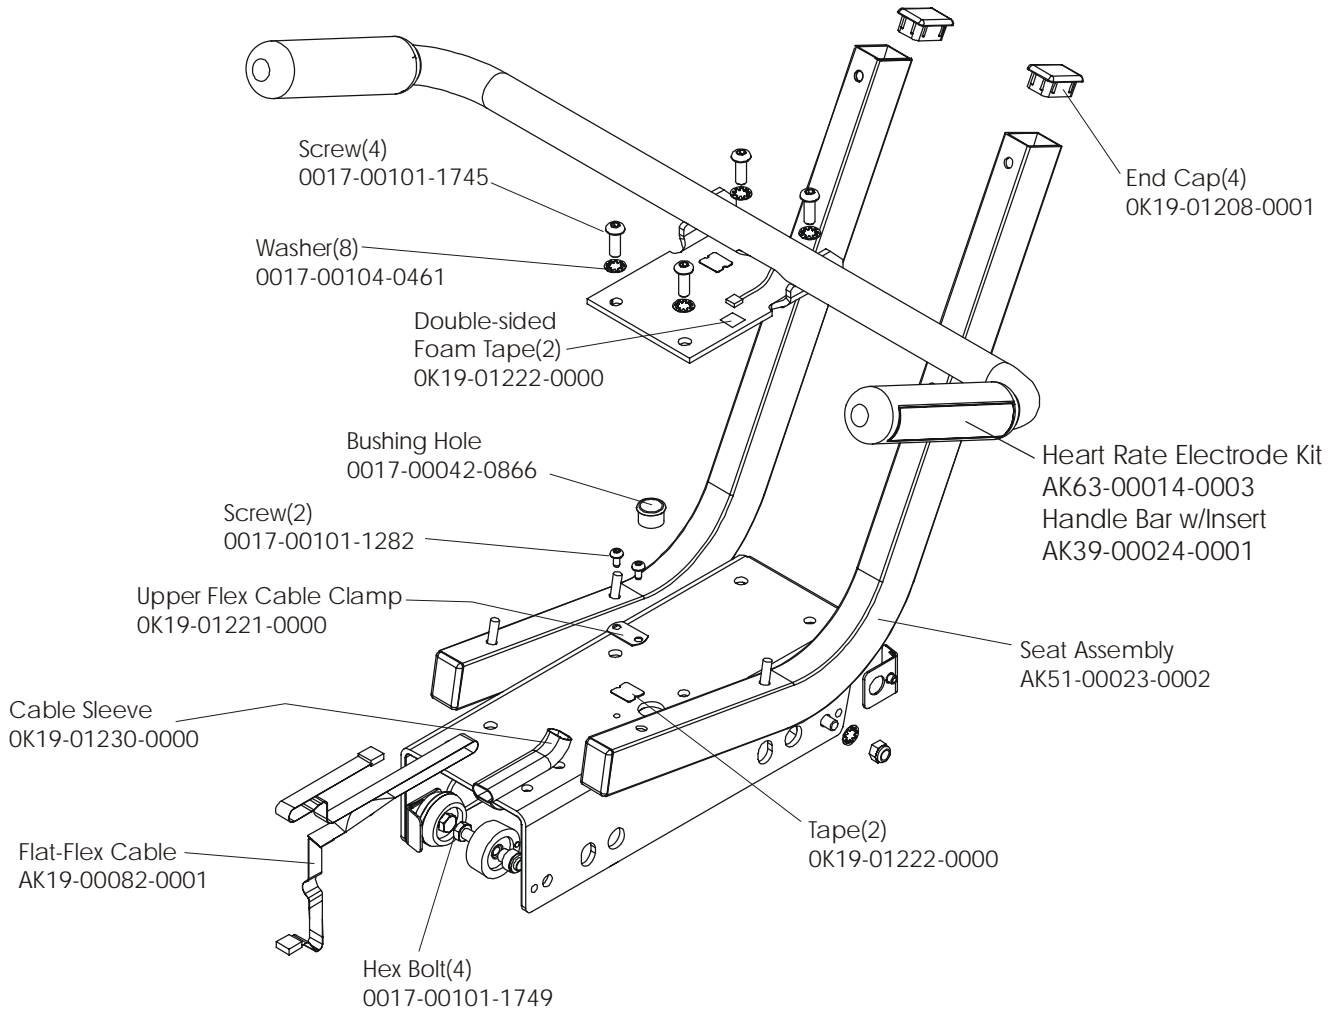

Life Cycle 95R
Shrouds, End Cap, Crank Arm

95R-0XXX-01
S/N LRI10001

Life Cycle 95R
Crank Shaft and Bearing Assembly

95R-0XXX-01
S/N LRI10001

Life Cycle 95R
Intermediate Shaft and Bearing Assembly

95R-0XXX-01
S/N LRI10001

Clutch Assembly
AK63-00026-0000
(not included in kit)

Magnet
118E-00001-0124
(not included in kit)

Retaining Ring
0017-00100-0242

Delrin Washers (2)
0017-00104-0455

Spacer (not
available
separately)

Intermediate
Bearings (2,
not available
separately)

Intermediate Pulley
(not available separately)

Intermediate Shaft and
Bearing Assembly Kit
GK63-00002-0007

Life Cycle 95R
Seat Frame Assembly

95R-0XXX-01
S/N LRI10001

Free Manuals Download Website

<http://myh66.com>