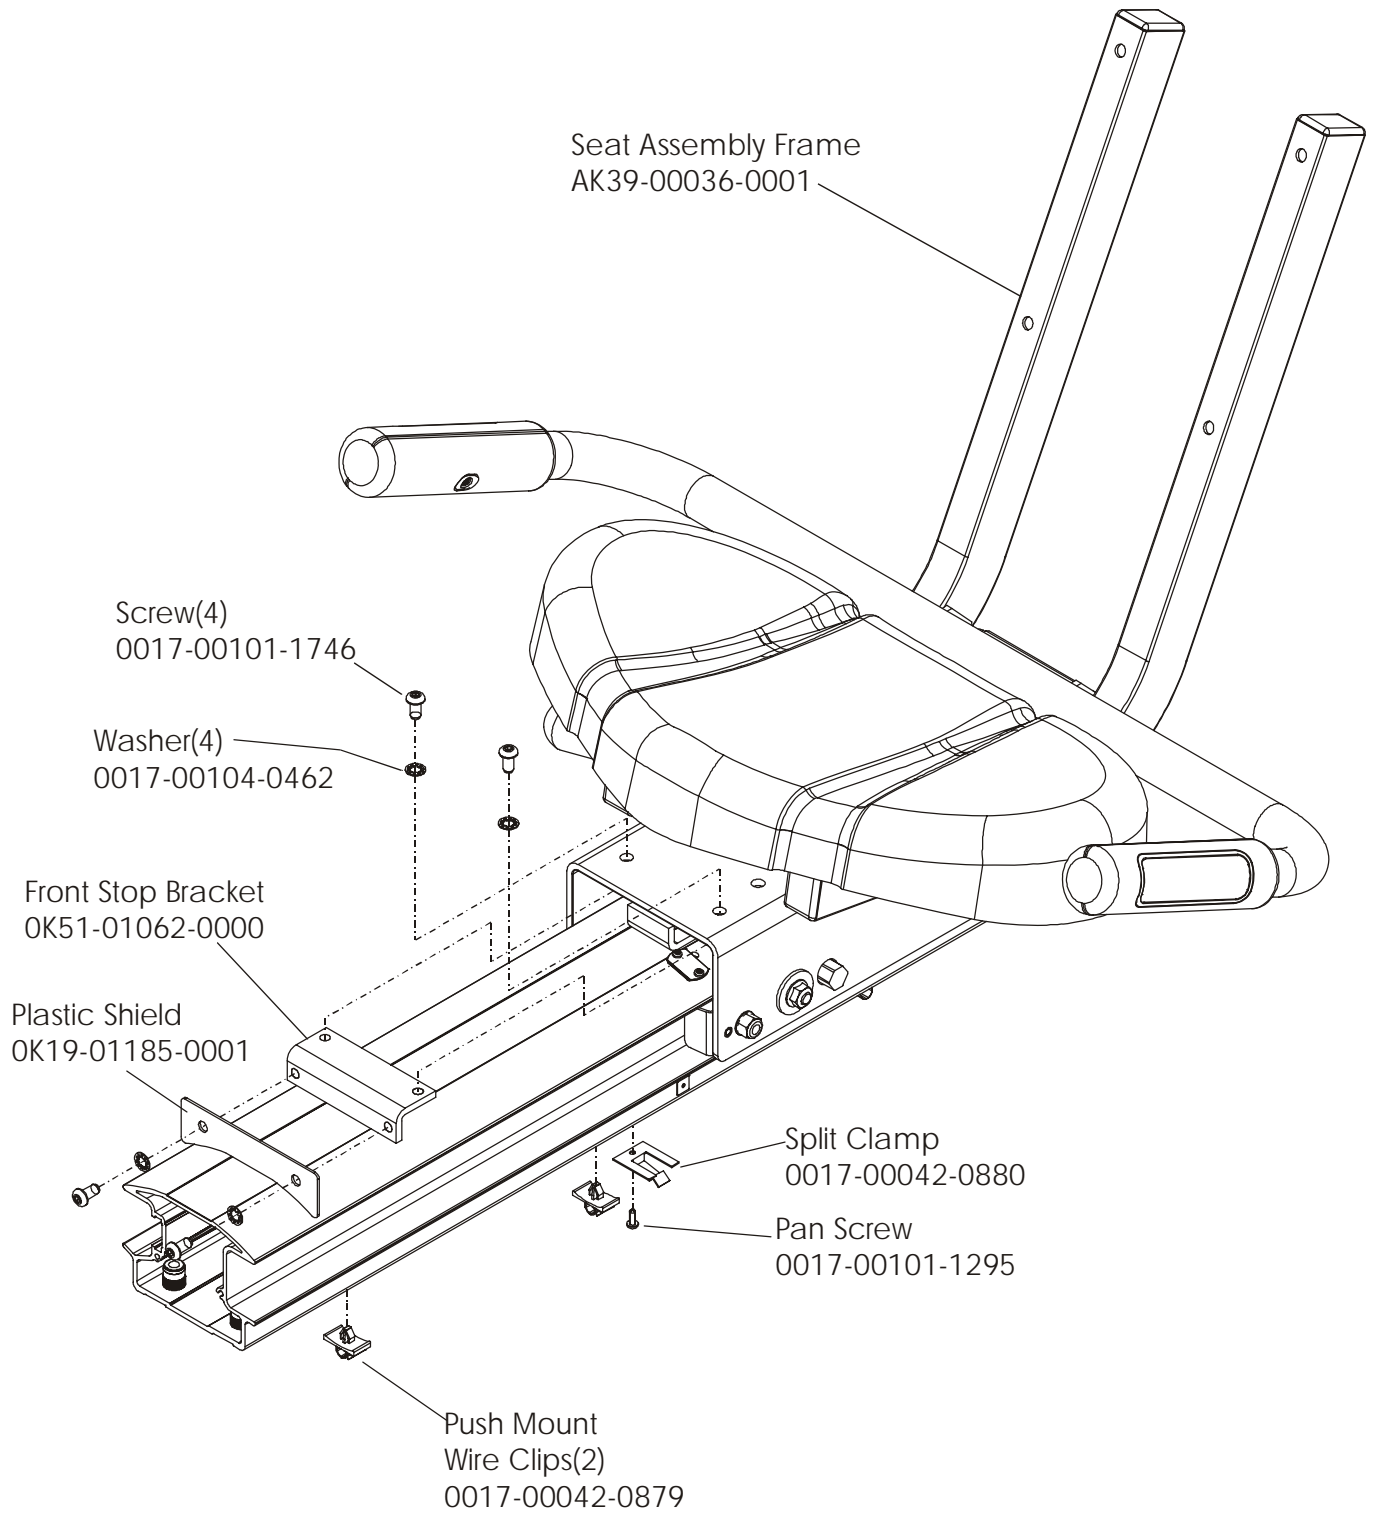

Intermediate Pulley
(not available separately)

Intermediate Shaft and
Bearing Assembly Kit
GK63-00002-0007

Life Cycle 95R
Seat Frame Assembly

95R-0XXX-01
S/N LRI10001

Free Manuals Download Website

<http://myh66.com>