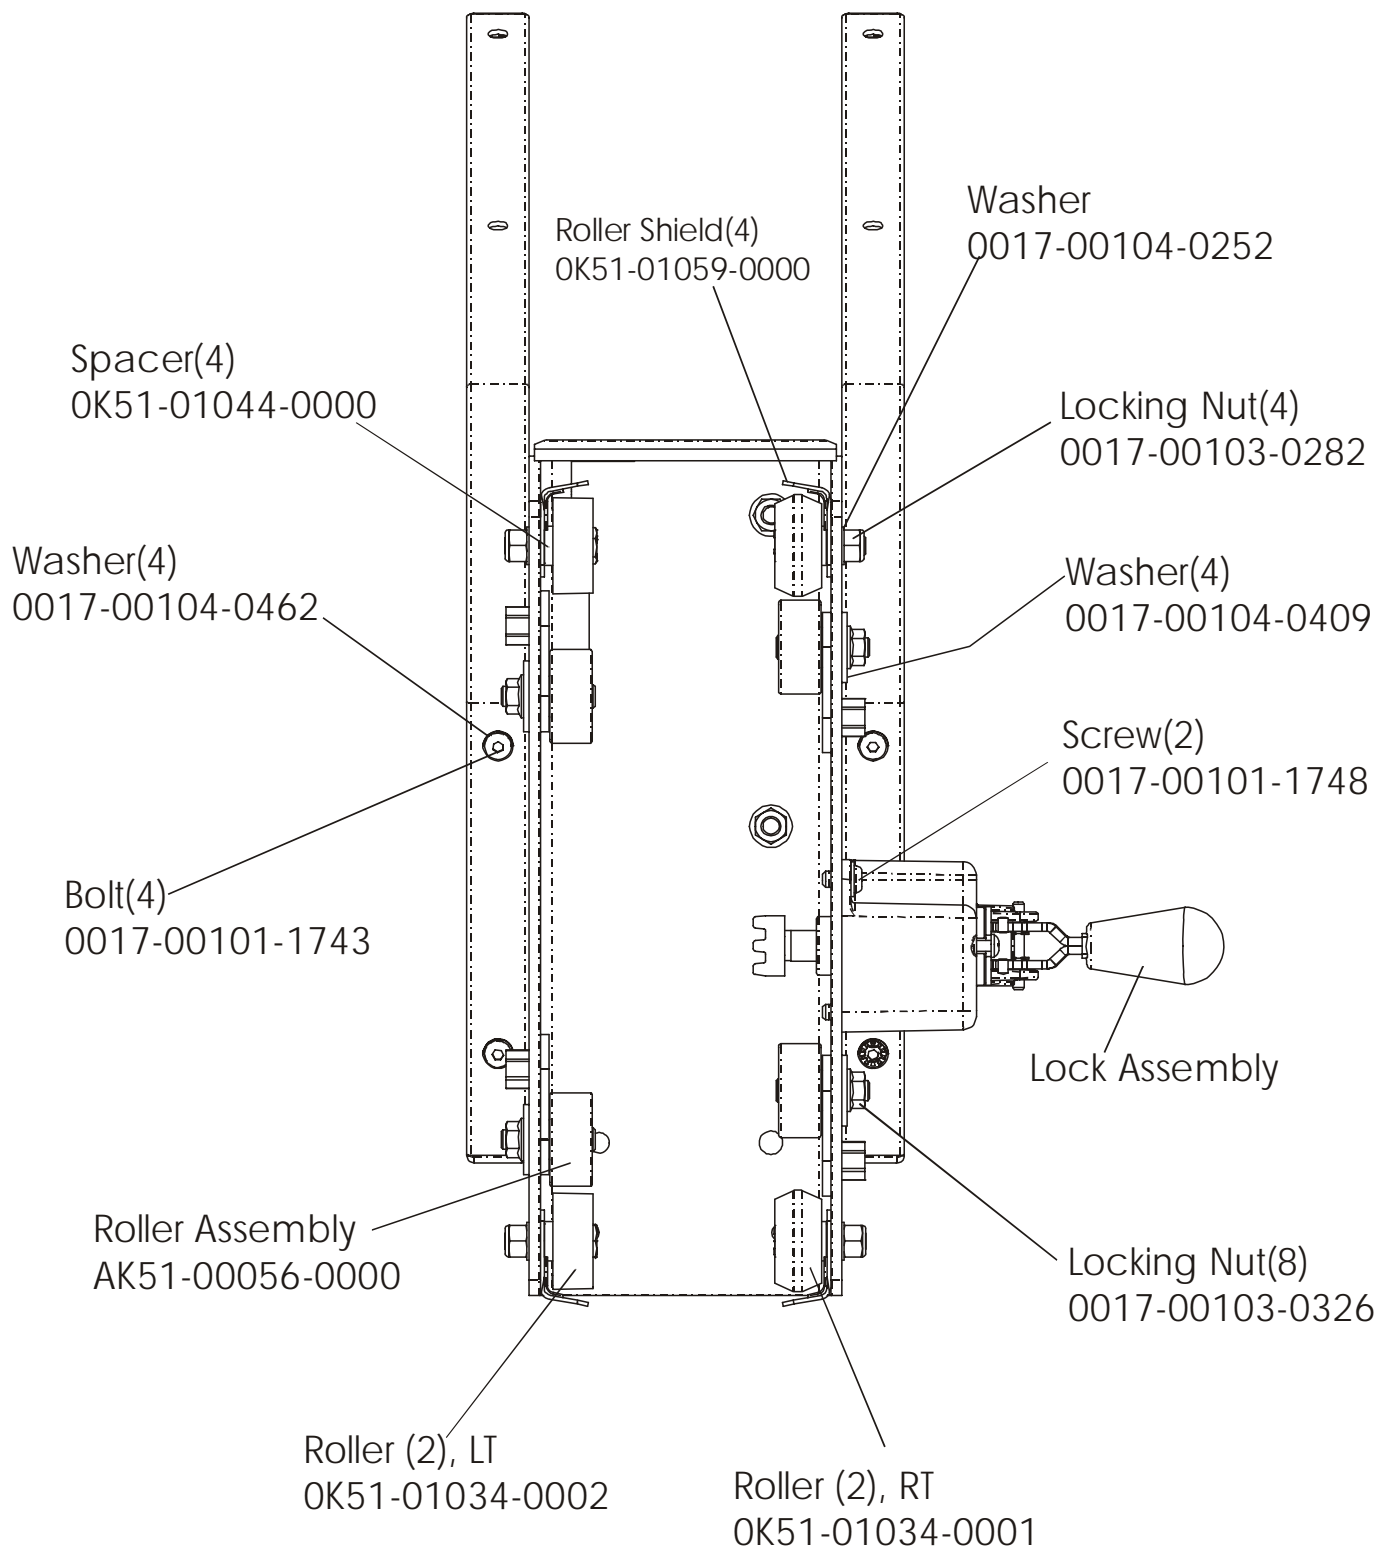

Life Cycle 95R
Shrouds, End Cap, Crank Arm

95R-0XXX-01
S/N LRI10001

Life Cycle 95R
Crank Shaft and Bearing Assembly

95R-0XXX-01
S/N LRI10001

Life Cycle 95R
Intermediate Shaft and Bearing Assembly

95R-0XXX-01
S/N LRI10001

Clutch Assembly
AK63-00026-0000
(not included in kit)

Magnet
118E-00001-0124
(not included in kit)

Retaining Ring
0017-00100-0242

Delrin Washers (2)
0017-00104-0455

Spacer (not
available
separately)

Intermediate
Bearings (2,
not available
separately)

Intermediate Pulley
(not available separately)

Intermediate Shaft and
Bearing Assembly Kit
GK63-00002-0007

Life Cycle 95R
Seat Frame Assembly

95R-0XXX-01
S/N LRI10001

Free Manuals Download Website

<http://myh66.com>