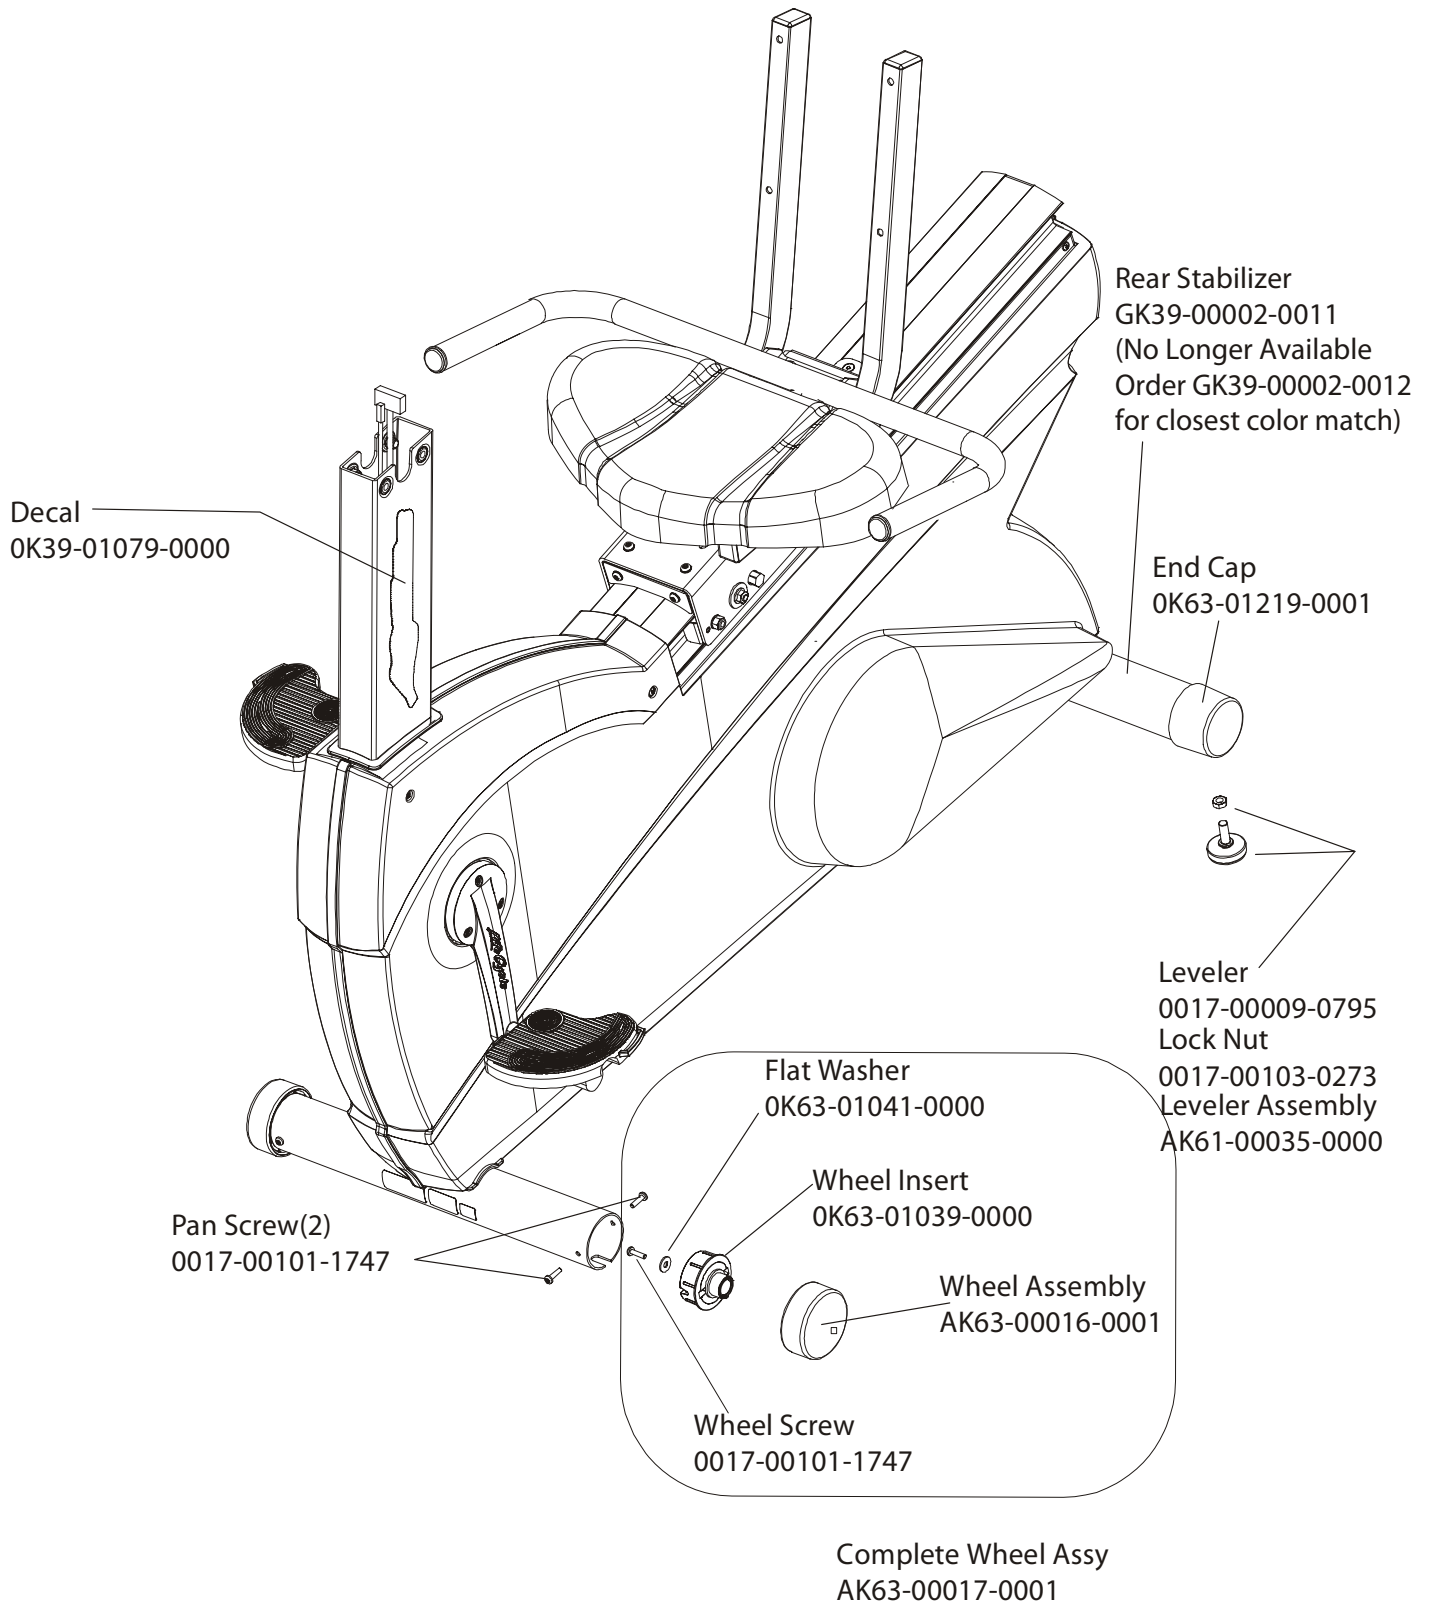

Clutch Assembly
AK63-00026-0000
(not included in kit)

Magnet
118E-00001-0124
(not included in kit)

Retaining Ring
0017-00100-0242

Delrin Washers (2)
0017-00104-0455

Spacer (not
available
separately)

Intermediate
Bearings (2,
not available
separately)

Intermediate Pulley
(not available separately)

Intermediate Shaft and
Bearing Assembly Kit
GK63-00002-0007

Life Cycle 95R
Seat Frame Assembly

95R-0XXX-01
S/N LRI10001

Free Manuals Download Website

<http://myh66.com>