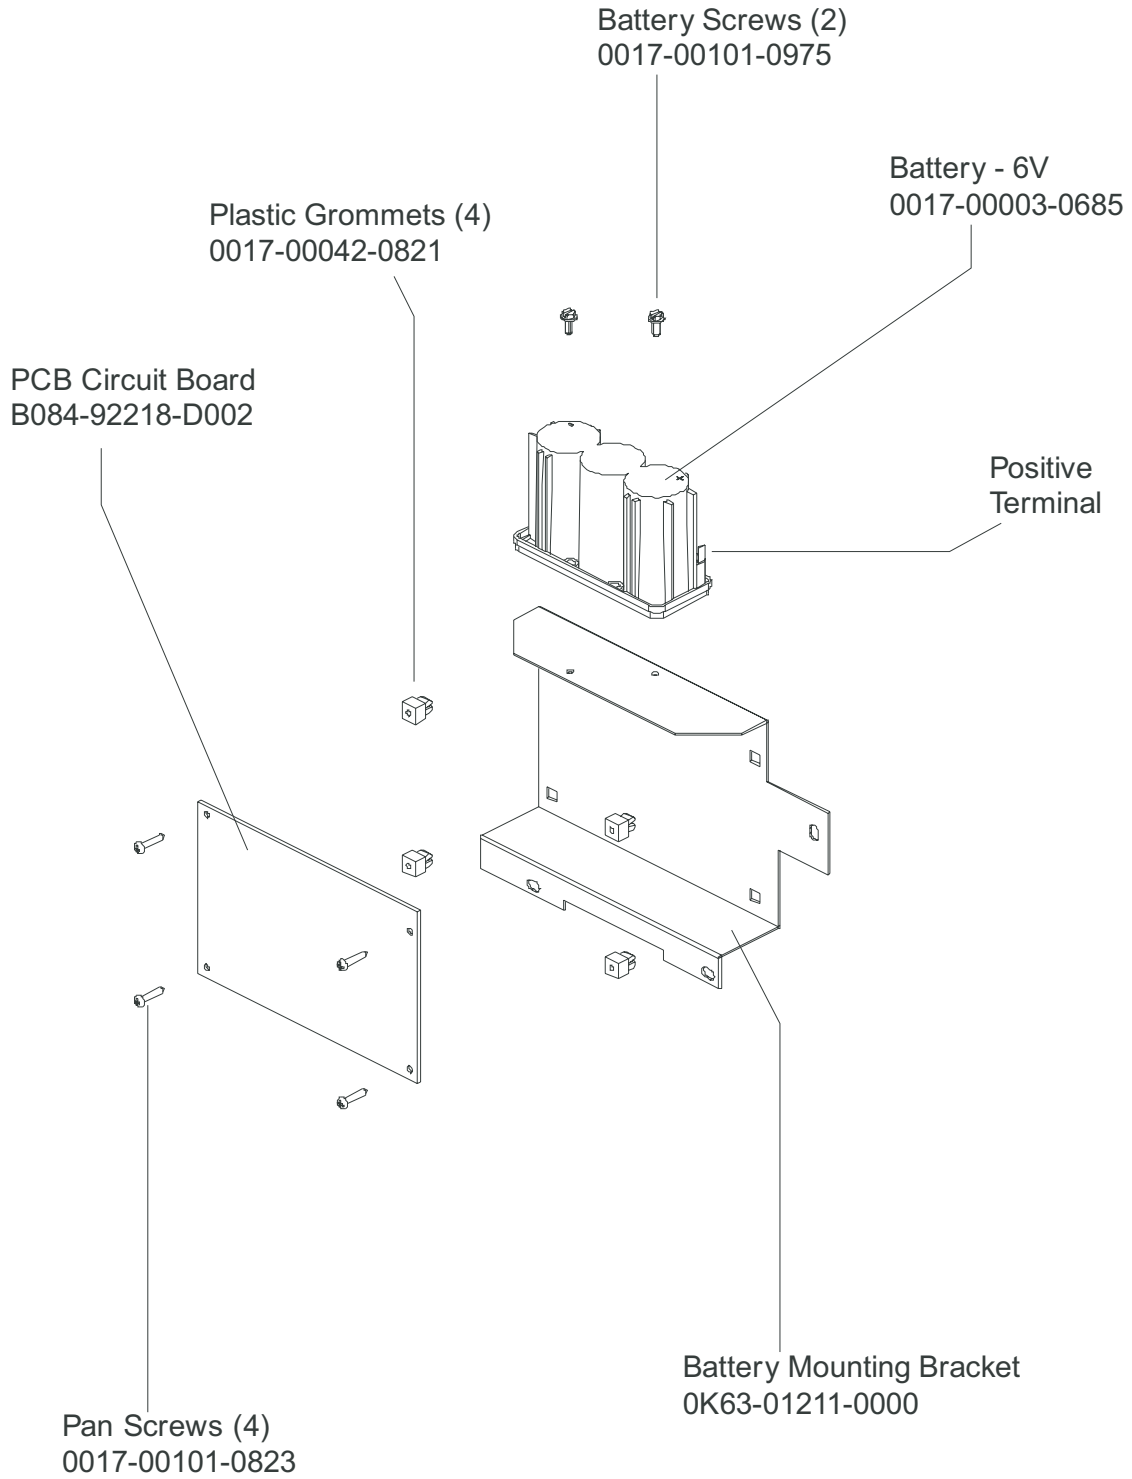

Left Seat Post Shroud  
0K63-01092-0010

Screw  
0017-00101-1741

Right Seat Post Shroud  
0K63-01092-0009

PCB Mounting Bracket Assembly  
AK63-00049-0000

Front Wheels  
AK63-00017-0001

Alternator Belt  
0K63-01065-0000

Intermediate Belt  
0K63-01066-0001

**CABLE ASSEMBLY  
POWER CONTROL TO ALTERNATOR  
AK63-00029-0001**

**CABLE ASSEMBLY  
AK63-00028-0001**

**LIFE PULSE EXTENSION  
AK63-00069-0000**

**CONSOLE TO ACB CABLE  
AK63-00037-0002**