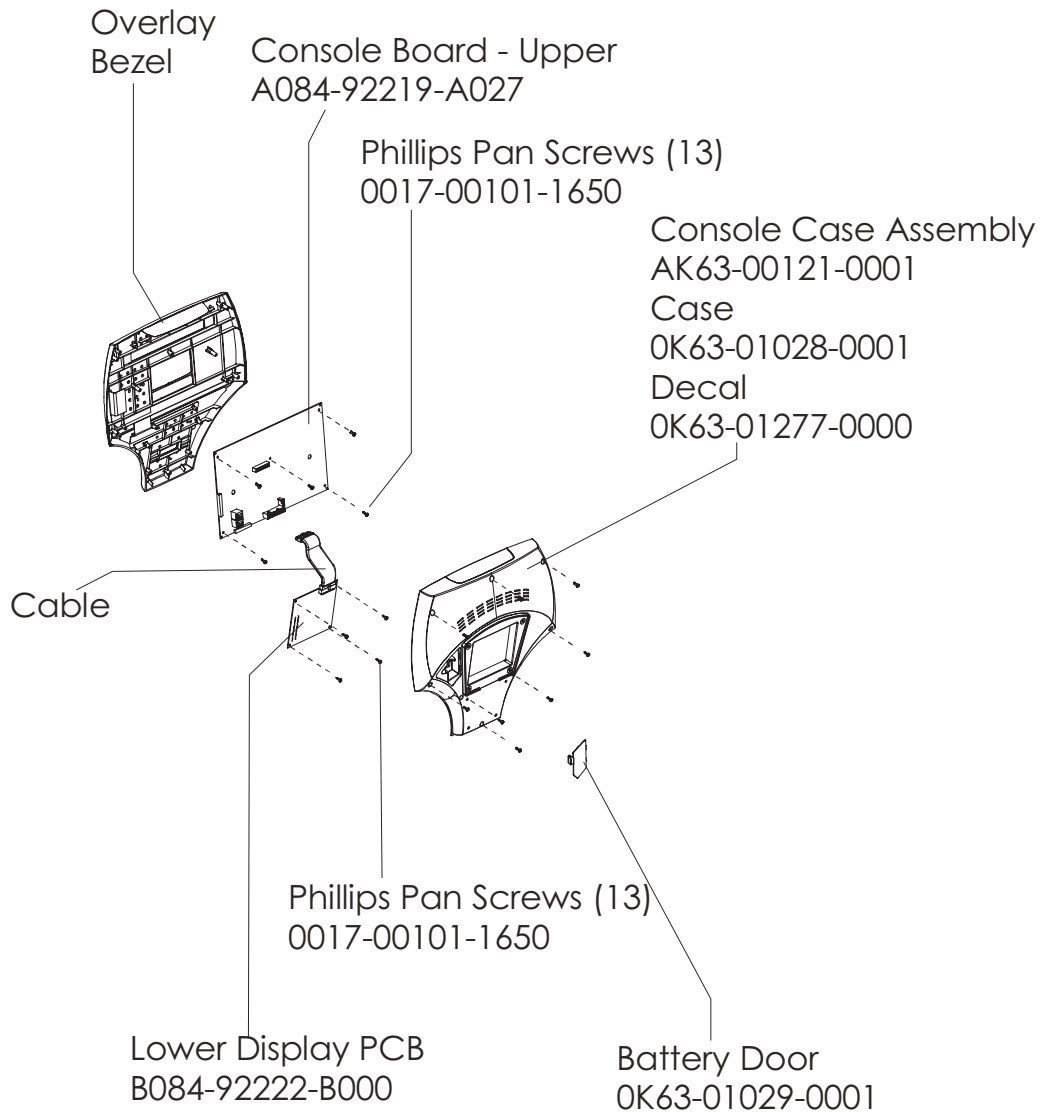

## Customer Support Services PARTS MANUAL rev 15 Feb 2010

Miscellaneous .....	3
Console Components.....	4
Console Mounting Screws and Polar Covers .....	5
Alternator w/Pulley.....	6
Crankshaft and Bearing Assembly .....	7
Intermediate Shaft and Bearing Assembly .....	8
Seat Latch Assembly .....	9
Seat Post Assembly.....	10
Seat Post Shrouds .....	11
Idler Bracket Assembly .....	12
Console Support Assembly .....	13
Left Side Shroud and Crank Arm .....	14
Right Side Shroud and Crank Arm.....	15
PCB Mounting Bracket Assembly .....	16
Front Wheels .....	17
Resistor Assembly .....	18
Handlebar Assembly .....	19
Belts .....	20
Cables .....	21

Description	Part No.
OPERATION MANUAL	M051-00K63-A263
HARDWARE BAG	GK63-00002-0044
NETWORK C-SAFE KIT	GK63-00002-0003
POWER OPTION KIT - 120V	GK63-00002-0005
POWER OPTION KIT - 220/50 UK	GK63-00002-0039
POWER OPTION KIT - 240V+ AUS	GK63-00002-0040
POWER OPTION KIT - 220/50	GK63-00002-0041
TOUCH UP PAINT: SPRAY CAN .5 OZ BOTTLE W/APPLICATOR .33 OZ PEN	0017-00008-0204 0017-00008-0205 0017-00008-0206
SERVICE MANUAL	M051-00K63-A009