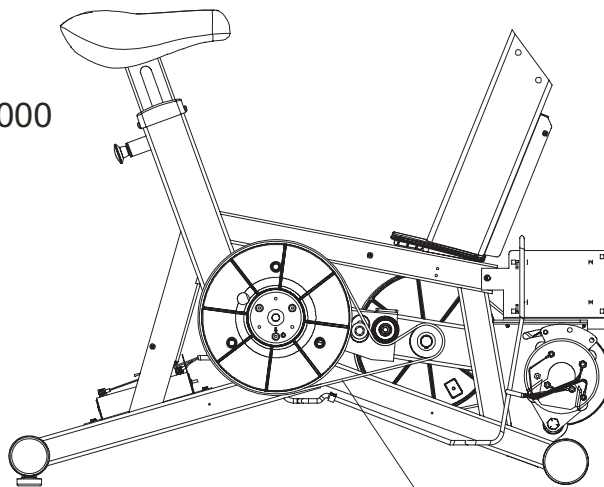

Left Seat Post Shroud  
0K63-01092-0010

Screw  
0017-00101-1741

Right Seat Post Shroud  
0K63-01092-0009

PCB Mounting Bracket Assembly  
AK63-00049-0000

Front Wheels  
AK63-00017-0001

Alternator Belt  
0K63-01065-0000