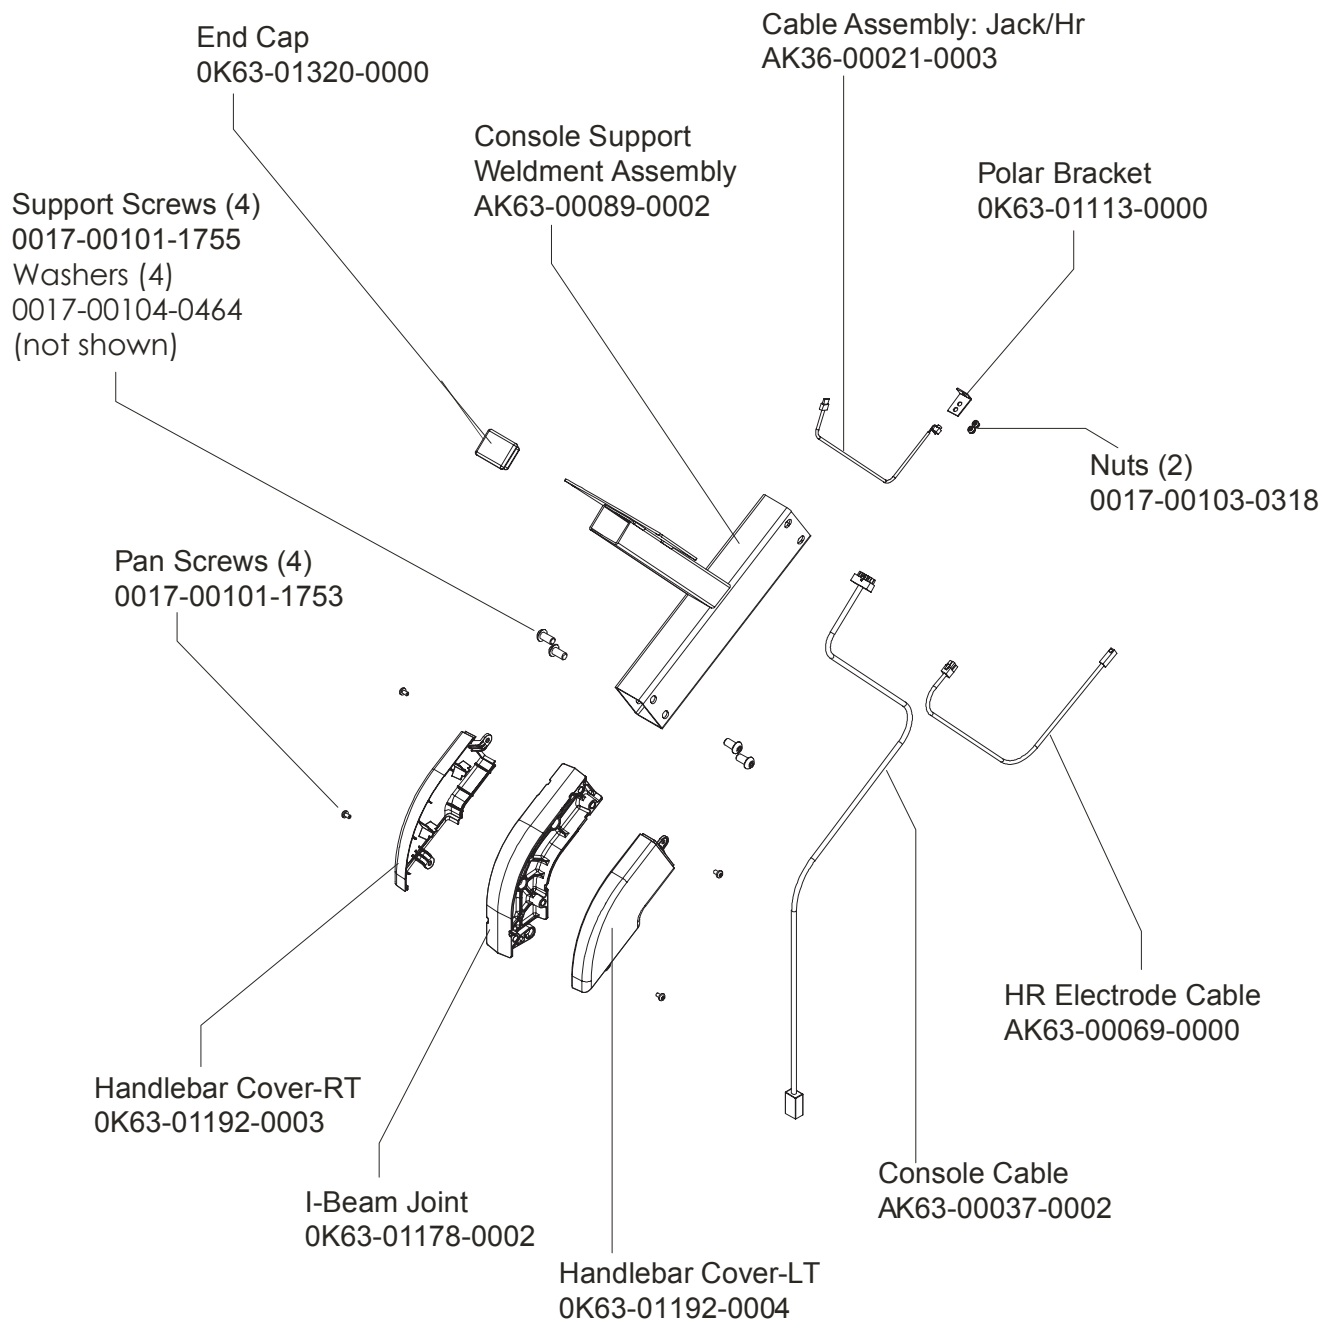

Left Seat Post Shroud  
0K63-01092-0010

Screw  
0017-00101-1741

Right Seat Post Shroud  
0K63-01092-0009

PCB Mounting Bracket Assembly  
AK63-00049-0000

Front Wheels  
AK63-00017-0001

Alternator Belt  
0K63-01065-0000

Intermediate Belt  
0K63-01066-0001

**CABLE ASSEMBLY  
POWER CONTROL TO ALTERNATOR  
AK63-00029-0001**

**CABLE ASSEMBLY  
AK63-00028-0001**

**LIFE PULSE EXTENSION  
AK63-00069-0000**

**CONSOLE TO ACB CABLE  
AK63-00037-0002**