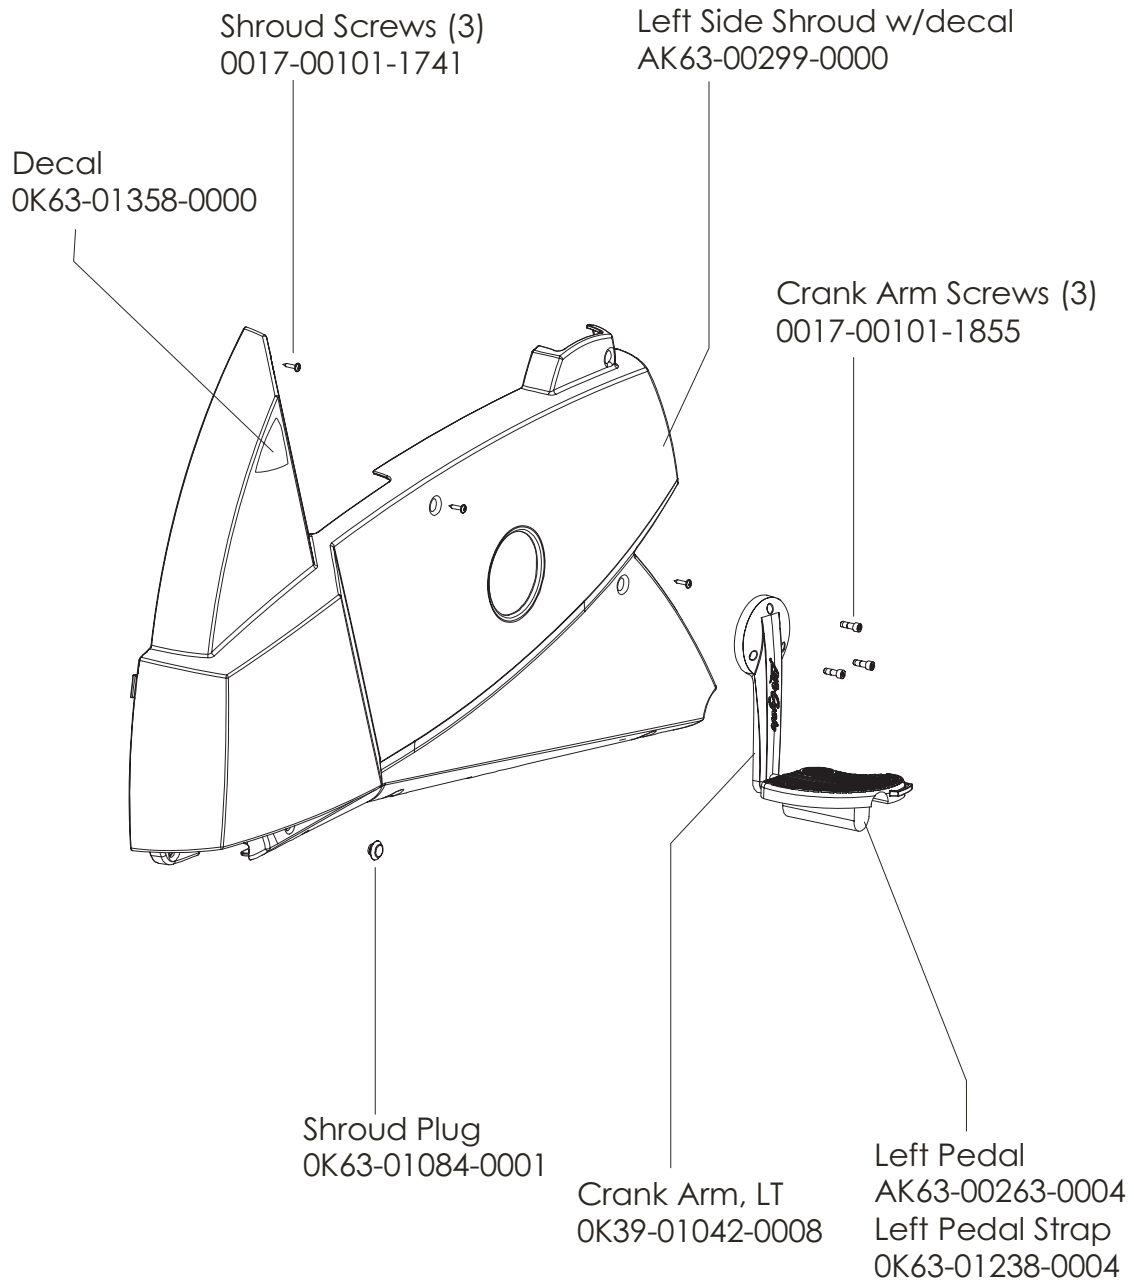

Left Seat Post Shroud  
0K63-01092-0010

Screw  
0017-00101-1741

Right Seat Post Shroud  
0K63-01092-0009

PCB Mounting Bracket Assembly  
AK63-00049-0000

Front Wheels  
AK63-00017-0001

Alternator Belt  
0K63-01065-0000