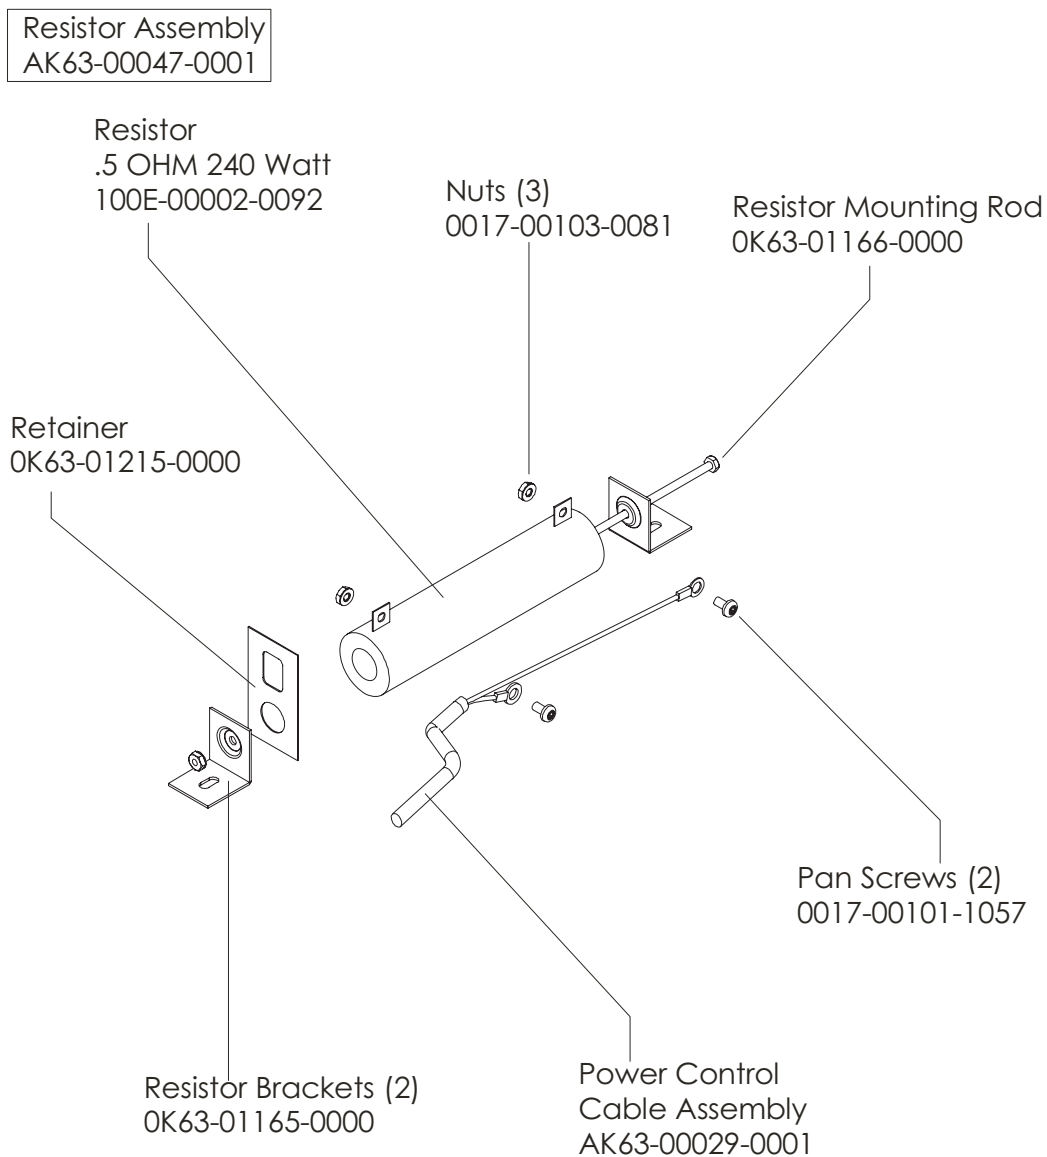

Alternator w/Pulley  
Ak63-00093-0000

Intermediate Shaft and  
Bearing Assembly Kit  
GK63-00002-0007

Retaining Ring  
0017-00100-0242

Clutch Assembly  
AK63-00026-0000

DELFIN Washers  
0017-00104-0455

Spacer

Left Seat Post Shroud  
0K63-01092-0010

Screw  
0017-00101-1741

Right Seat Post Shroud  
0K63-01092-0009

PCB Mounting Bracket Assembly  
AK63-00049-0000

Front Wheels  
AK63-00017-0001

Alternator Belt  
0K63-01065-0000

Intermediate Belt  
0K63-01066-0001

**CABLE ASSEMBLY  
POWER CONTROL TO ALTERNATOR  
AK63-00029-0001**

**CABLE ASSEMBLY  
AK63-00028-0001**

**LIFE PULSE EXTENSION  
AK63-00069-0000**

**CONSOLE TO ACB CABLE  
AK63-00037-0002**