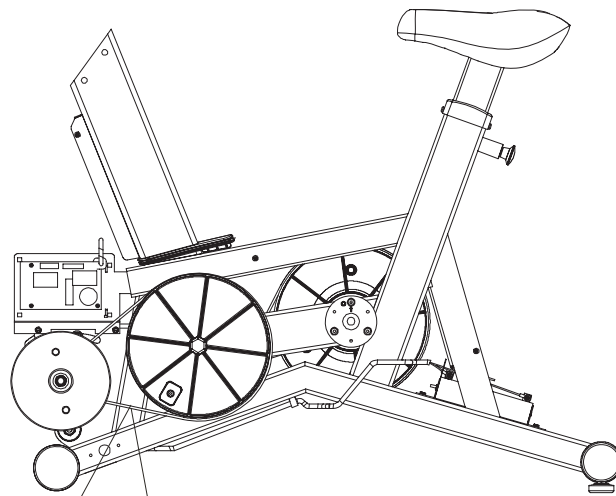

Left Seat Post Shroud  
0K63-01092-0010

Screw  
0017-00101-1741

Right Seat Post Shroud  
0K63-01092-0009

PCB Mounting Bracket Assembly  
AK63-00049-0000

Front Wheels  
AK63-00017-0001

Alternator Belt  
0K63-01065-0000