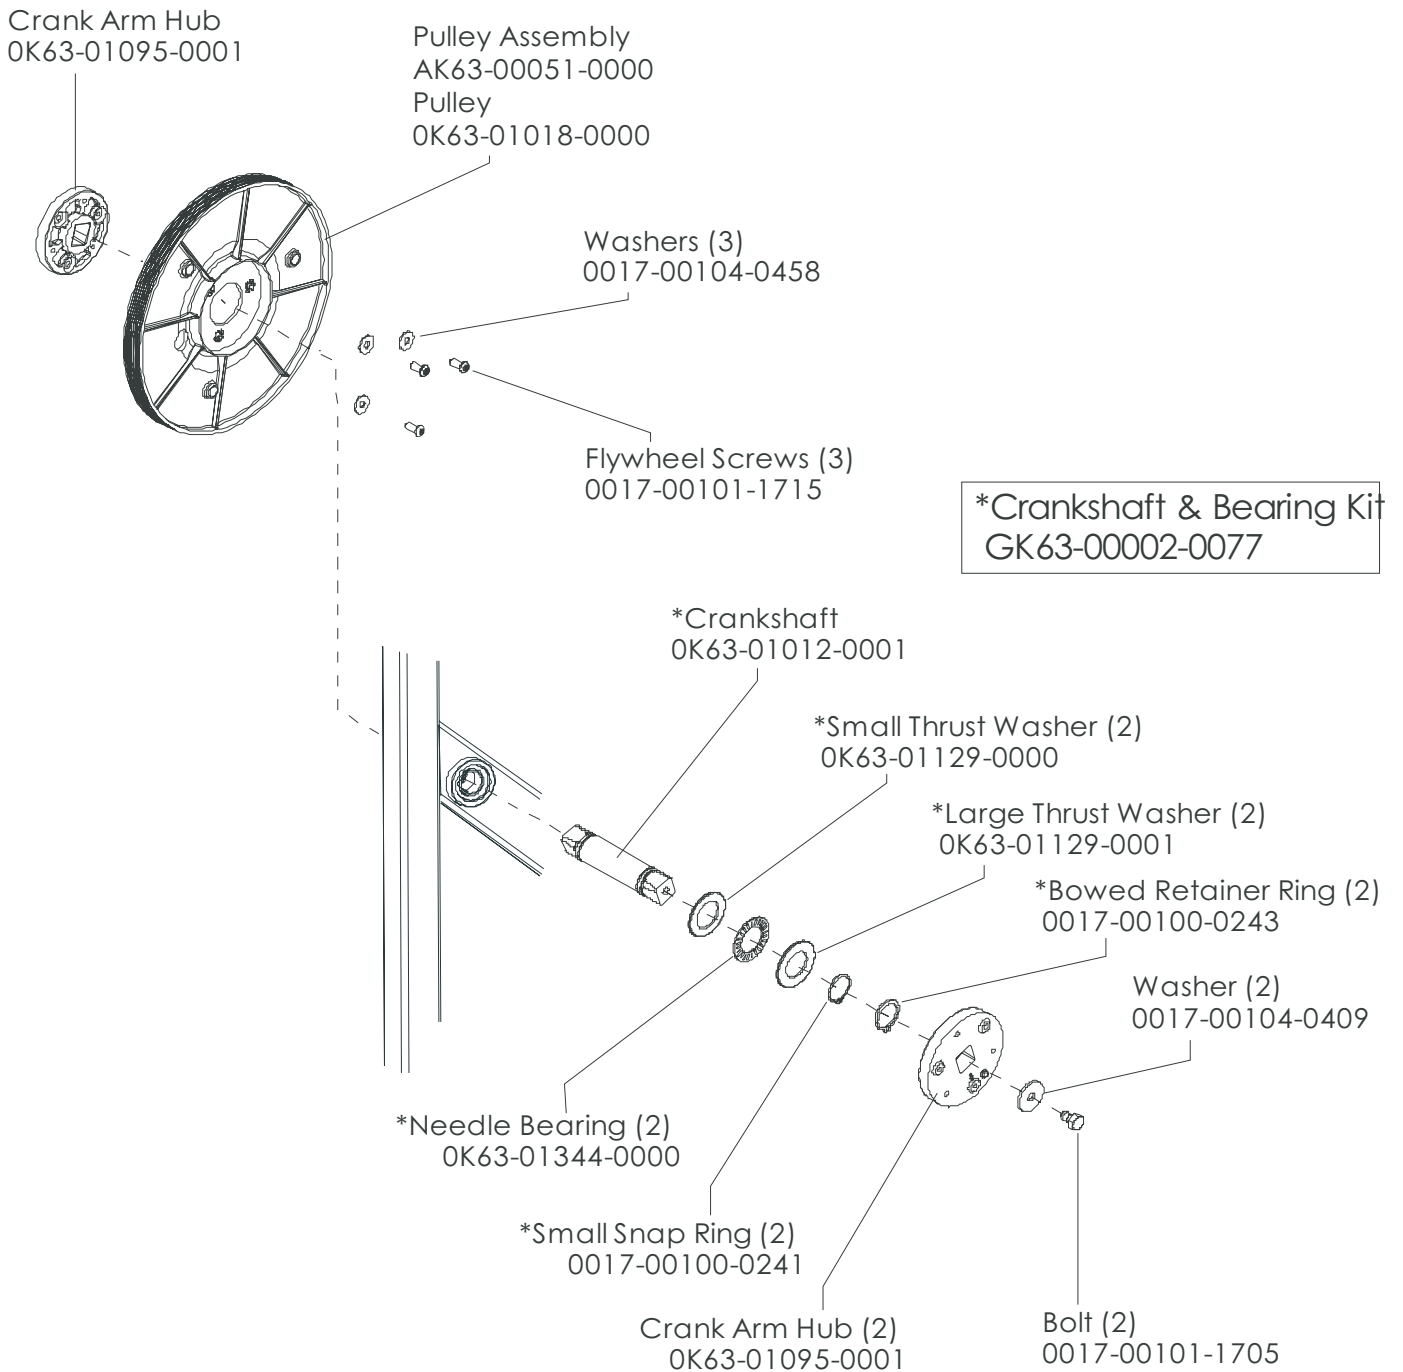

## Customer Support Services PARTS MANUAL rev 15 Feb 2010

Miscellaneous .....	3
Console Components.....	4
Console Mounting Screws and Polar Covers .....	5
Alternator w/Pulley.....	6
Crankshaft and Bearing Assembly .....	7
Intermediate Shaft and Bearing Assembly .....	8
Seat Latch Assembly .....	9
Seat Post Assembly.....	10
Seat Post Shrouds .....	11
Idler Bracket Assembly .....	12
Console Support Assembly .....	13
Left Side Shroud and Crank Arm .....	14
Right Side Shroud and Crank Arm.....	15
PCB Mounting Bracket Assembly .....	16
Front Wheels .....	17
Resistor Assembly .....	18
Handlebar Assembly .....	19
Belts .....	20
Cables .....	21

Description	Part No.
OPERATION MANUAL	M051-00K63-A263
HARDWARE BAG	GK63-00002-0044
NETWORK C-SAFE KIT	GK63-00002-0003
POWER OPTION KIT - 120V	GK63-00002-0005
POWER OPTION KIT - 220/50 UK	GK63-00002-0039
POWER OPTION KIT - 240V+ AUS	GK63-00002-0040
POWER OPTION KIT - 220/50	GK63-00002-0041
TOUCH UP PAINT: SPRAY CAN .5 OZ BOTTLE W/APPLICATOR .33 OZ PEN	0017-00008-0204 0017-00008-0205 0017-00008-0206
SERVICE MANUAL	M051-00K63-A009

Alternator w/Pulley  
Ak63-00093-0000

Intermediate Shaft and  
Bearing Assembly Kit  
GK63-00002-0007

Retaining Ring  
0017-00100-0242

Clutch Assembly  
AK63-00026-0000

DELFIN Washers  
0017-00104-0455

Spacer