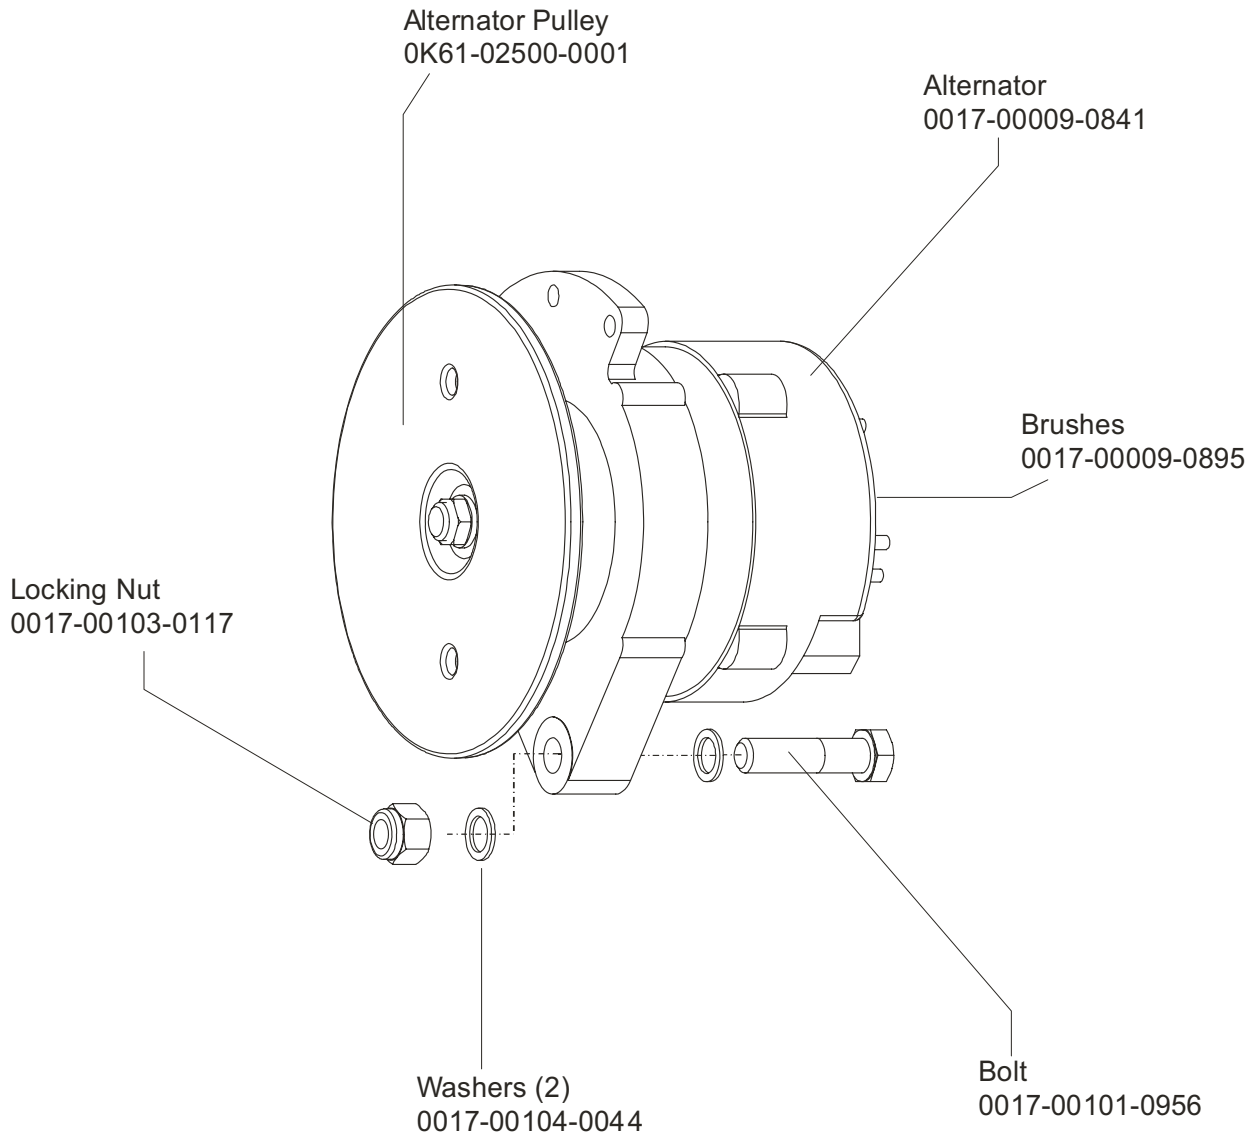

Alternator w/Pulley
Ak63-00093-0000