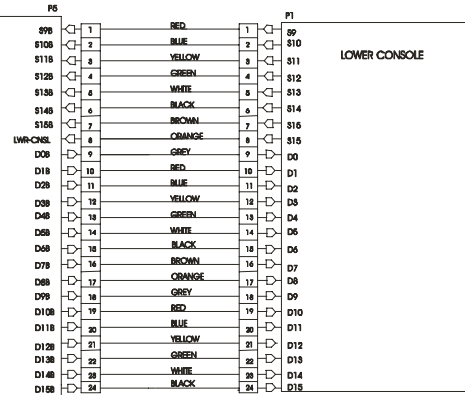

**LOWER CONSOLE
CABLE
AK63-00038-0000**