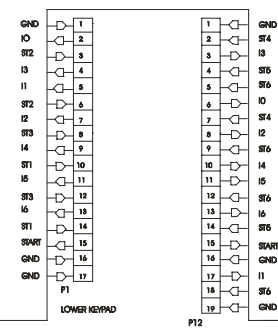

UPPER CONSOLE

**POLAR CABLE
AK36-00021-0003
POLAR CABLE W/BACKET
AK63-00120-0000**