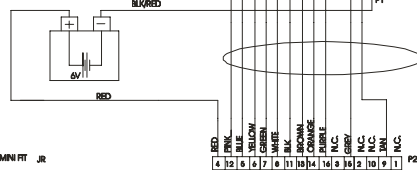

Intermediate Belt  
0K63-01066-0001

**CABLE ASSEMBLY  
POWER CONTROL TO ALTERNATOR  
AK63-00029-0001**

**CABLE ASSEMBLY  
AK63-00028-0001**

**LIFE PULSE EXTENSION  
AK63-00069-0000**

**CONSOLE TO ACB CABLE  
AK63-00037-0002**