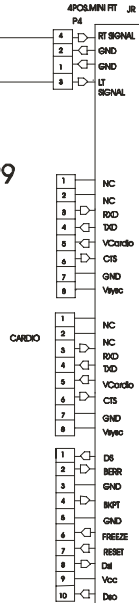

## Customer Support Services PARTS MANUAL rev 15 Feb 2010

Miscellaneous .....	3
Console Components.....	4
Console Mounting Screws and Polar Covers .....	5
Alternator w/Pulley.....	6
Crankshaft and Bearing Assembly .....	7
Intermediate Shaft and Bearing Assembly .....	8
Seat Latch Assembly .....	9
Seat Post Assembly.....	10
Seat Post Shrouds .....	11
Idler Bracket Assembly .....	12
Console Support Assembly .....	13
Left Side Shroud and Crank Arm .....	14
Right Side Shroud and Crank Arm.....	15
PCB Mounting Bracket Assembly .....	16
Front Wheels .....	17
Resistor Assembly .....	18
Handlebar Assembly .....	19
Belts .....	20
Cables .....	21

Left Seat Post Shroud  
0K63-01092-0010

Screw  
0017-00101-1741

Right Seat Post Shroud  
0K63-01092-0009

PCB Mounting Bracket Assembly  
AK63-00049-0000

Front Wheels  
AK63-00017-0001

Alternator Belt  
0K63-01065-0000

Intermediate Belt  
0K63-01066-0001

**CABLE ASSEMBLY  
POWER CONTROL TO ALTERNATOR  
AK63-00029-0001**

**CABLE ASSEMBLY  
AK63-00028-0001**

**LIFE PULSE EXTENSION  
AK63-00069-0000**

**CONSOLE TO ACB CABLE  
AK63-00037-0002**

**LOWER CONSOLE  
CABLE  
AK63-00038-0000**

**P9**

**UPPER CONSOLE**

**POLAR CABLE  
AK36-00021-0003  
POLAR CABLE W/BACKET  
AK63-00120-0000**