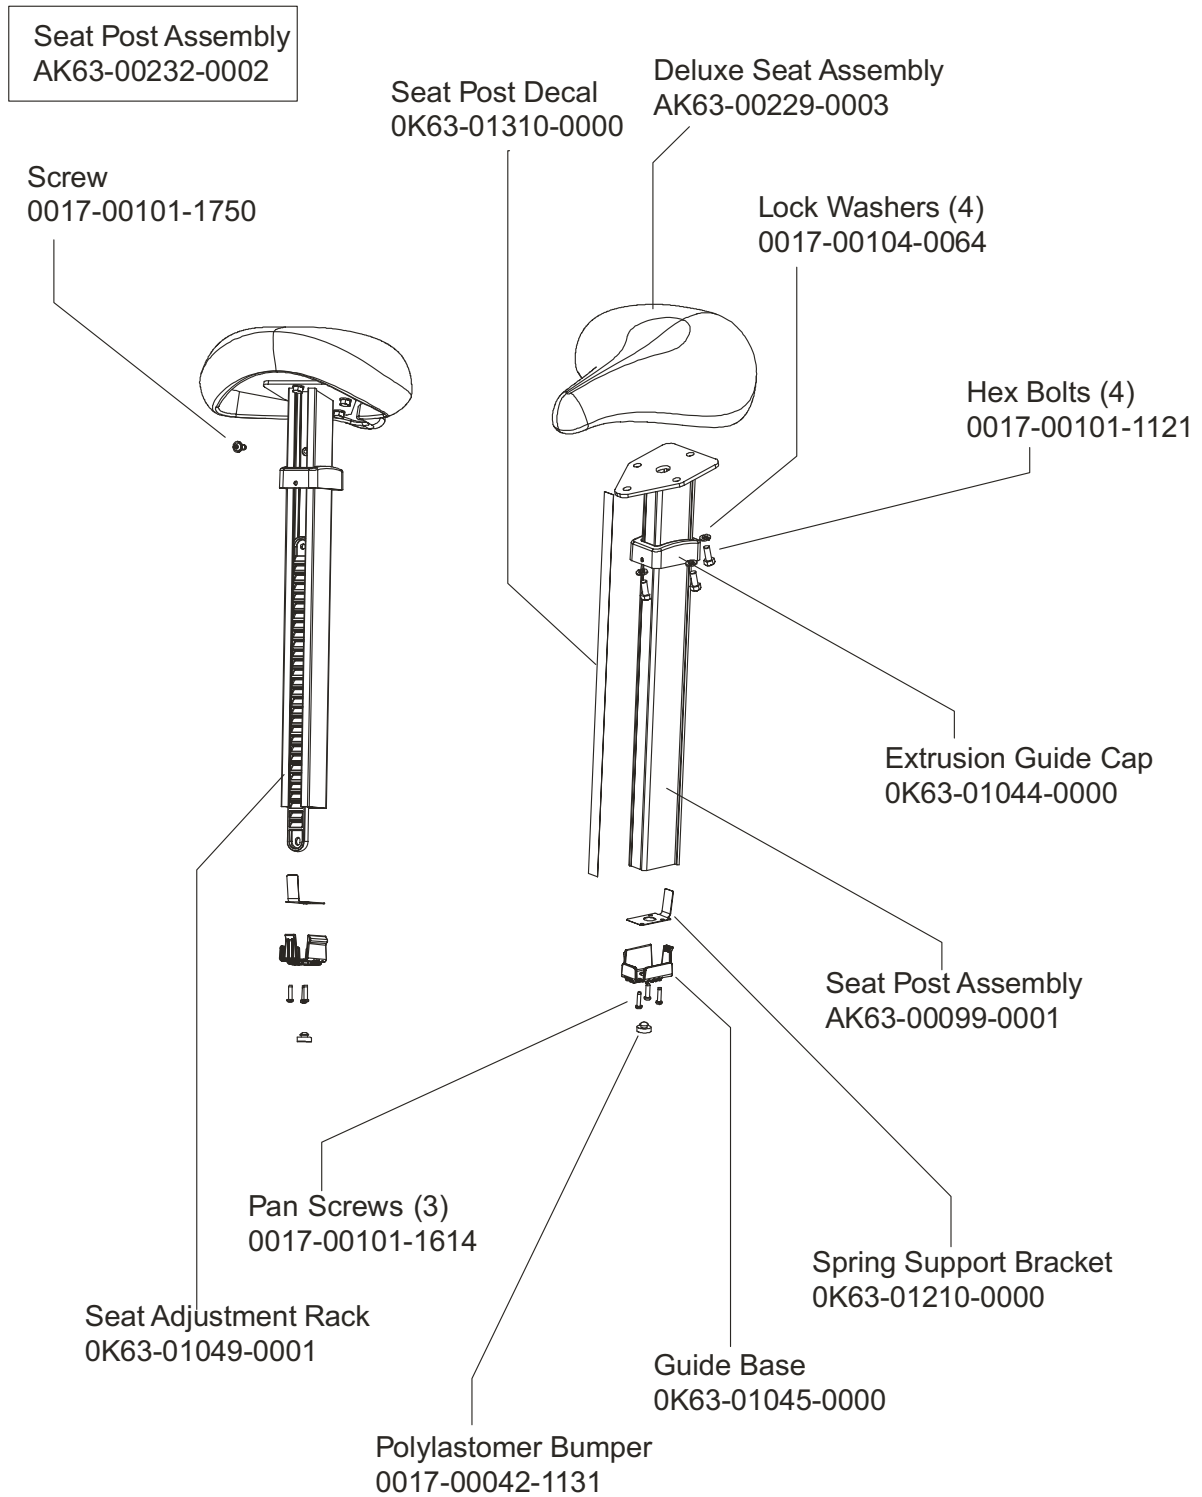

Alternator w/Pulley  
Ak63-00093-0000

Intermediate Shaft and  
Bearing Assembly Kit  
GK63-00002-0007

Retaining Ring  
0017-00100-0242

Clutch Assembly  
AK63-00026-0000

DELFIN Washers  
0017-00104-0455

Spacer