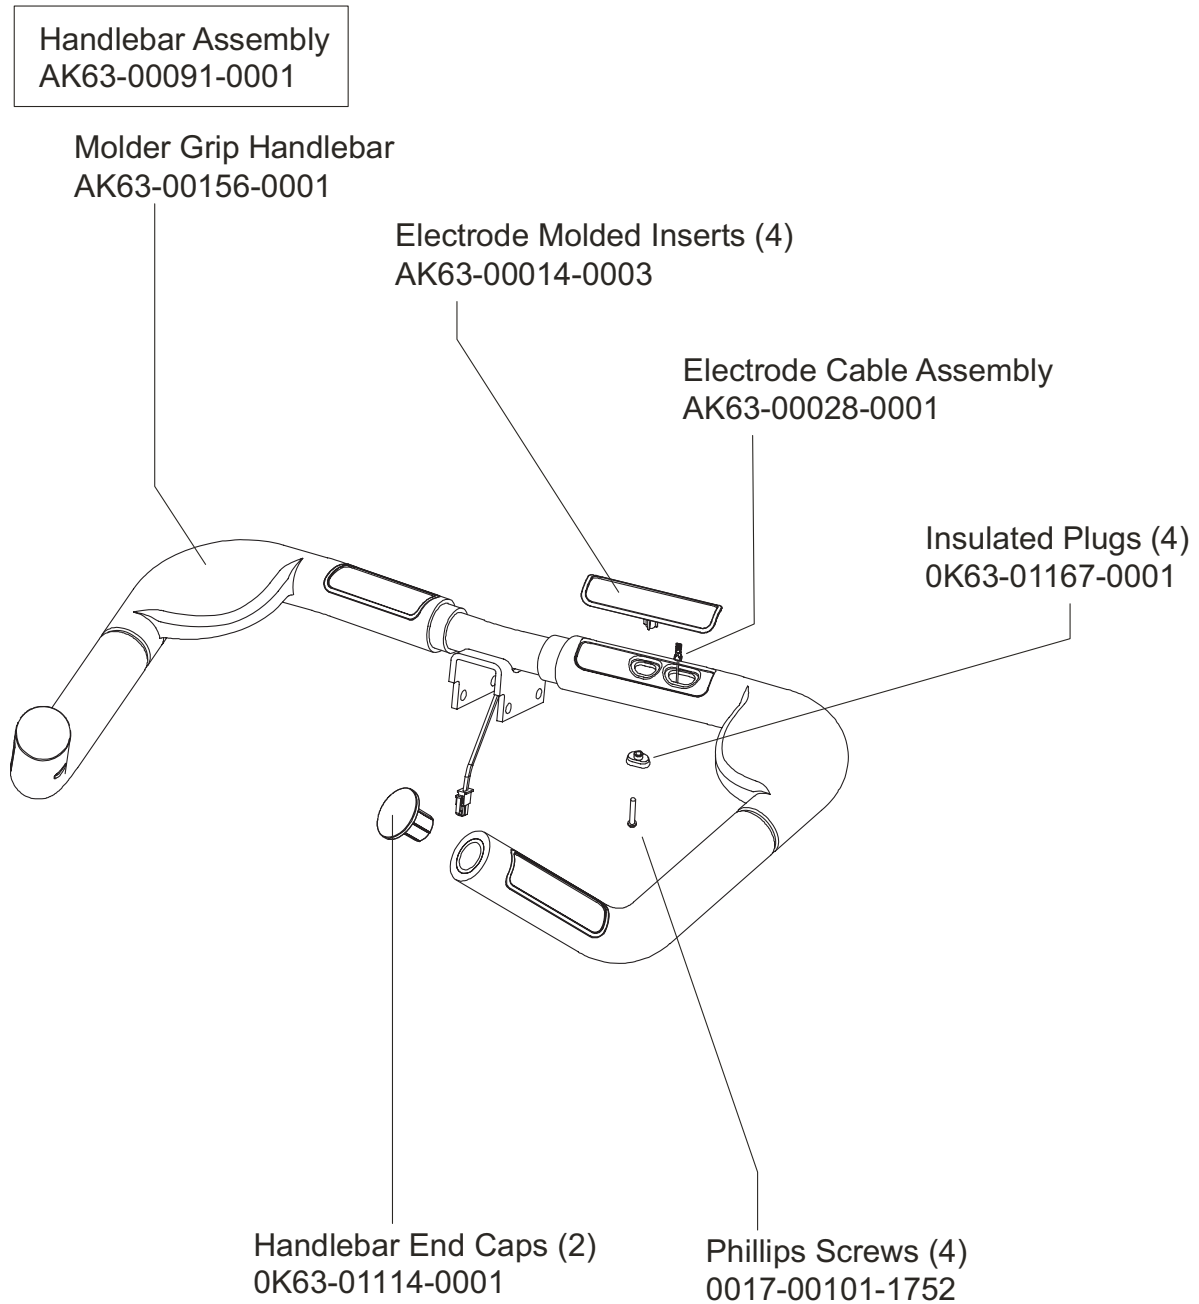

Left Seat Post Shroud  
0K63-01092-0010

Screw  
0017-00101-1741

Right Seat Post Shroud  
0K63-01092-0009

PCB Mounting Bracket Assembly  
AK63-00049-0000

Front Wheels  
AK63-00017-0001

Alternator Belt  
0K63-01065-0000

Intermediate Belt  
0K63-01066-0001

**CABLE ASSEMBLY  
POWER CONTROL TO ALTERNATOR  
AK63-00029-0001**

**CABLE ASSEMBLY  
AK63-00028-0001**

**LIFE PULSE EXTENSION  
AK63-00069-0000**

**CONSOLE TO ACB CABLE  
AK63-00037-0002**