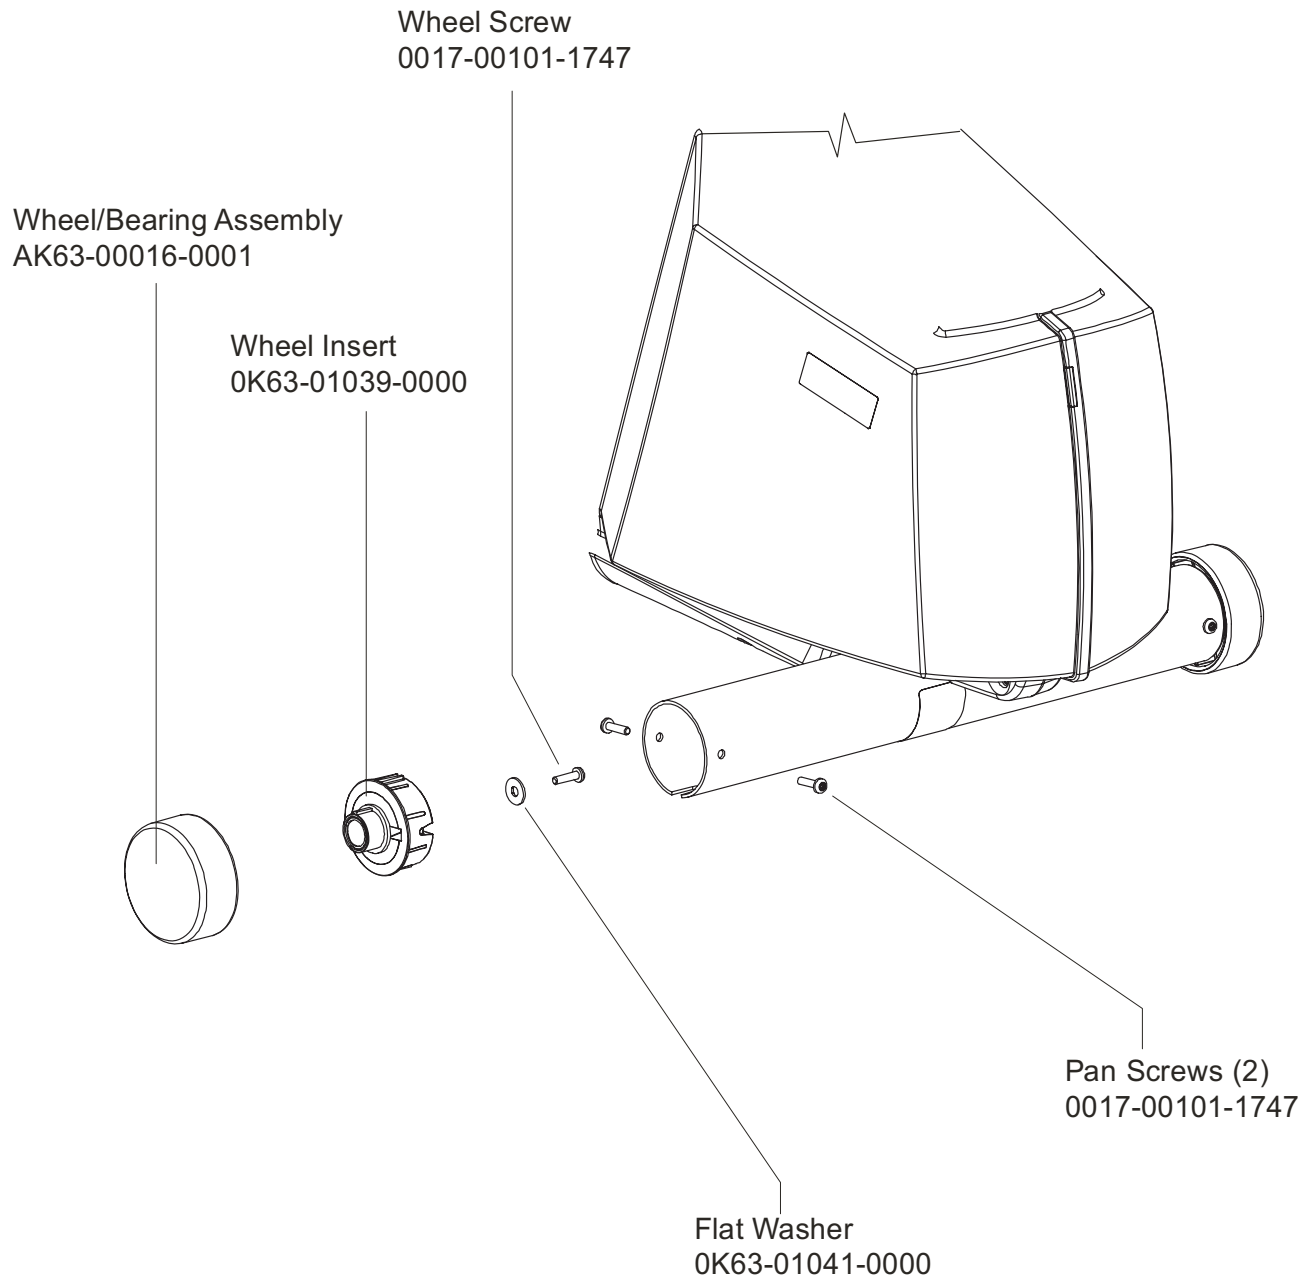

Front Wheels
AK63-00017-0001