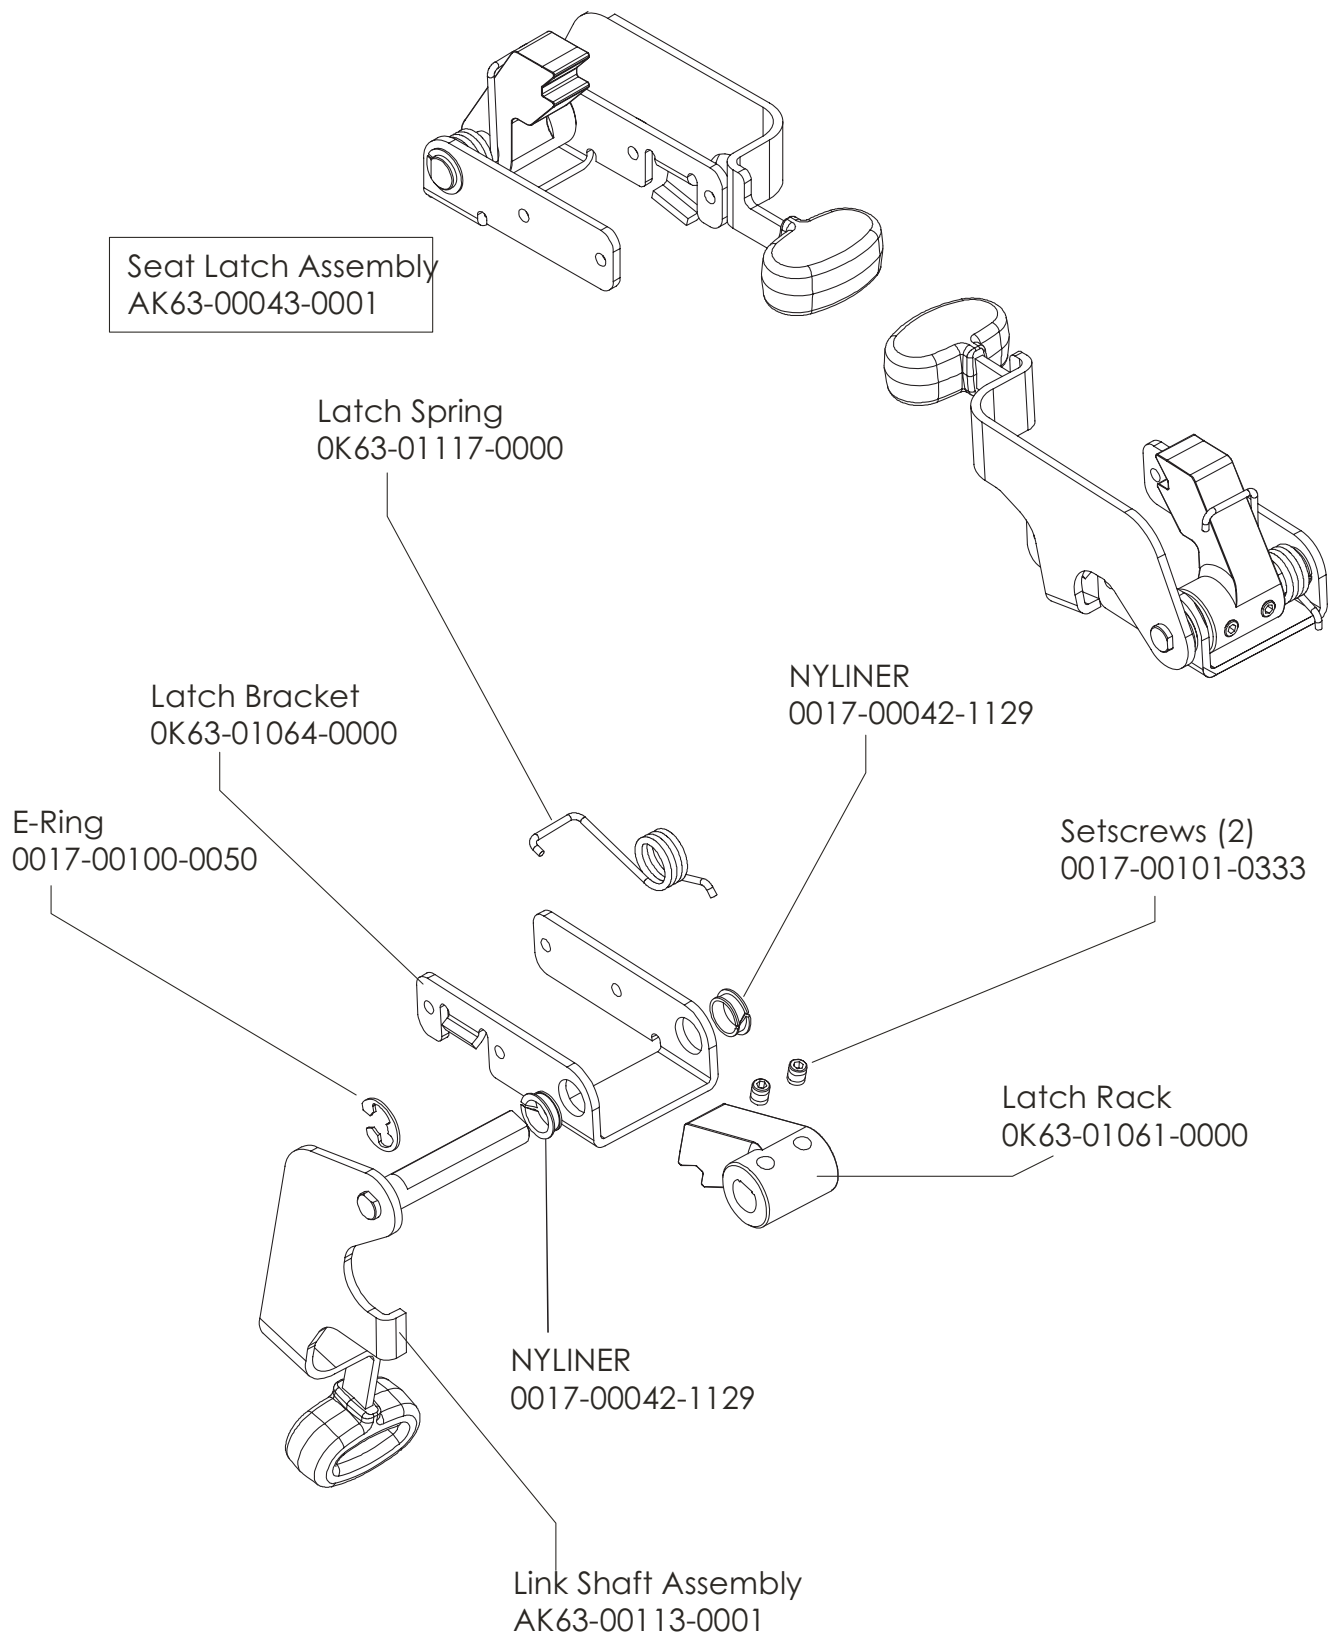

Description	Part No.
OPERATION MANUAL	M051-00K63-A263
HARDWARE BAG	GK63-00002-0044
NETWORK C-SAFE KIT	GK63-00002-0003
POWER OPTION KIT - 120V	GK63-00002-0005
POWER OPTION KIT - 220/50 UK	GK63-00002-0039
POWER OPTION KIT - 240V+ AUS	GK63-00002-0040
POWER OPTION KIT - 220/50	GK63-00002-0041
TOUCH UP PAINT: SPRAY CAN .5 OZ BOTTLE W/APPLICATOR .33 OZ PEN	0017-00008-0204 0017-00008-0205 0017-00008-0206
SERVICE MANUAL	M051-00K63-A009

Alternator w/Pulley  
Ak63-00093-0000

Intermediate Shaft and  
Bearing Assembly Kit  
GK63-00002-0007

Retaining Ring  
0017-00100-0242

Clutch Assembly  
AK63-00026-0000

DELFIN Washers  
0017-00104-0455

Spacer

Left Seat Post Shroud  
0K63-01092-0010

Screw  
0017-00101-1741

Right Seat Post Shroud  
0K63-01092-0009

PCB Mounting Bracket Assembly  
AK63-00049-0000

Front Wheels  
AK63-00017-0001

Alternator Belt  
0K63-01065-0000

Intermediate Belt  
0K63-01066-0001

**CABLE ASSEMBLY  
POWER CONTROL TO ALTERNATOR  
AK63-00029-0001**

**CABLE ASSEMBLY  
AK63-00028-0001**

**LIFE PULSE EXTENSION  
AK63-00069-0000**

**CONSOLE TO ACB CABLE  
AK63-00037-0002**