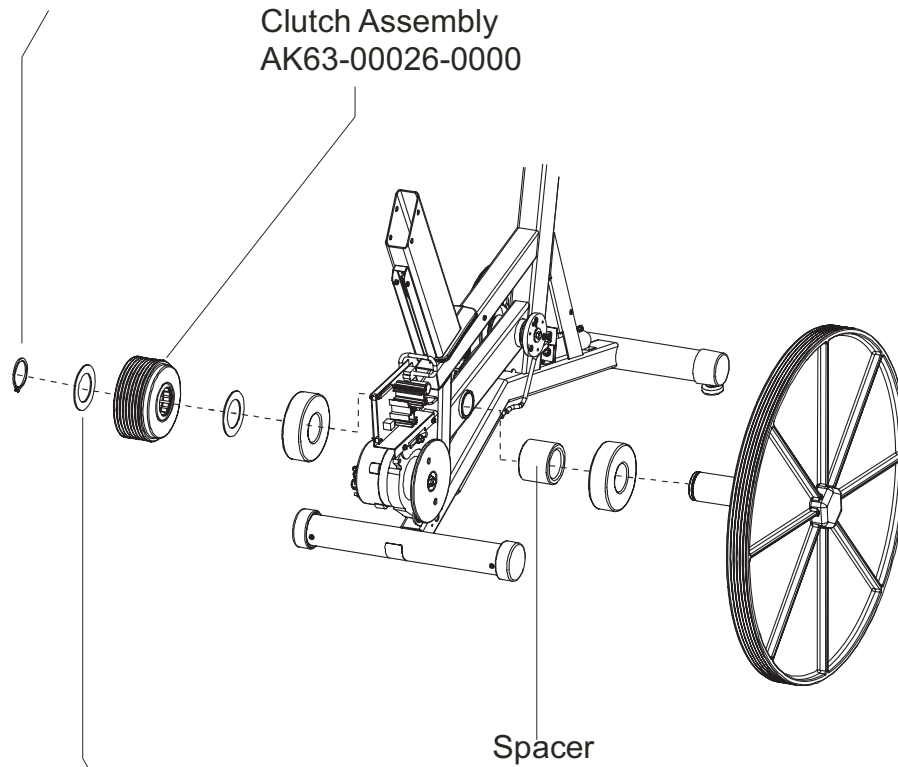

Alternator w/Pulley  
Ak63-00093-0000

Intermediate Shaft and  
Bearing Assembly Kit  
GK63-00002-0007

Retaining Ring  
0017-00100-0242

Clutch Assembly  
AK63-00026-0000

DELFIN Washers  
0017-00104-0455

Spacer