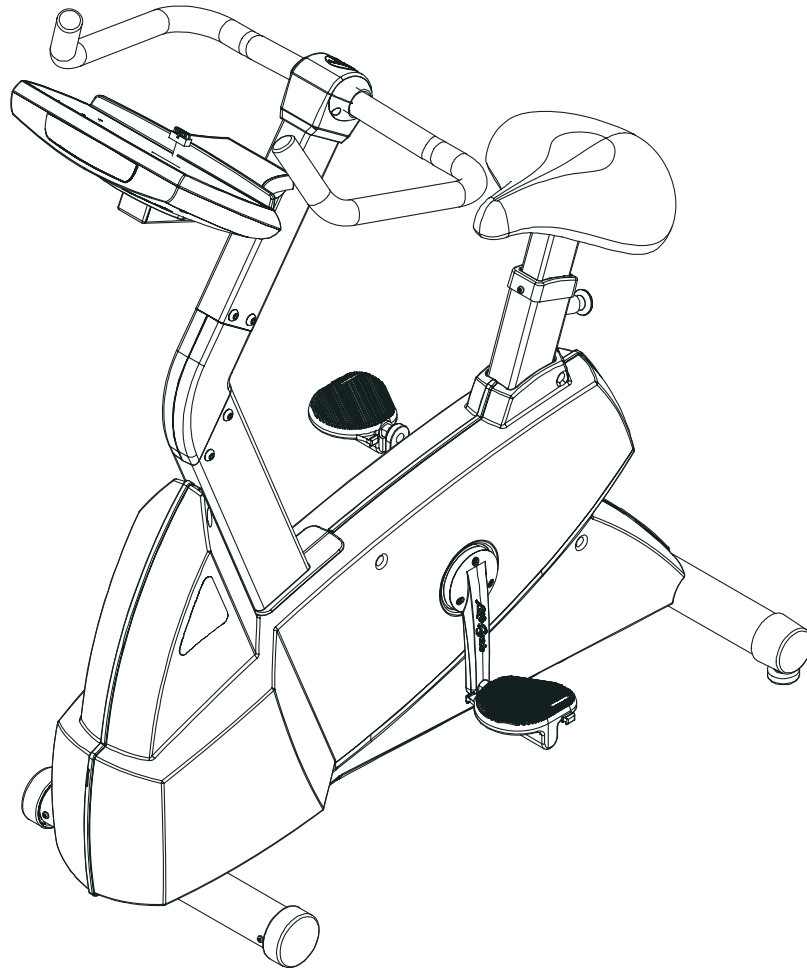

# LifeFitness

Classic Upright Bike CLSC-ALLXX-02

## Customer Support Services PARTS MANUAL rev 15 Feb 2010

Miscellaneous .....	3
Console Components.....	4
Console Mounting Screws and Polar Covers .....	5
Alternator w/Pulley.....	6
Crankshaft and Bearing Assembly .....	7
Intermediate Shaft and Bearing Assembly .....	8
Seat Latch Assembly .....	9
Seat Post Assembly.....	10
Seat Post Shrouds .....	11
Idler Bracket Assembly .....	12
Console Support Assembly .....	13
Left Side Shroud and Crank Arm .....	14
Right Side Shroud and Crank Arm.....	15
PCB Mounting Bracket Assembly .....	16
Front Wheels .....	17
Resistor Assembly .....	18
Handlebar Assembly .....	19
Belts .....	20
Cables .....	21

Description	Part No.
OPERATION MANUAL	M051-00K63-A263
HARDWARE BAG	GK63-00002-0044
NETWORK C-SAFE KIT	GK63-00002-0003
POWER OPTION KIT - 120V	GK63-00002-0005
POWER OPTION KIT - 220/50 UK	GK63-00002-0039
POWER OPTION KIT - 240V+ AUS	GK63-00002-0040
POWER OPTION KIT - 220/50	GK63-00002-0041
TOUCH UP PAINT: SPRAY CAN .5 OZ BOTTLE W/APPLICATOR .33 OZ PEN	0017-00008-0204 0017-00008-0205 0017-00008-0206
SERVICE MANUAL	M051-00K63-A009