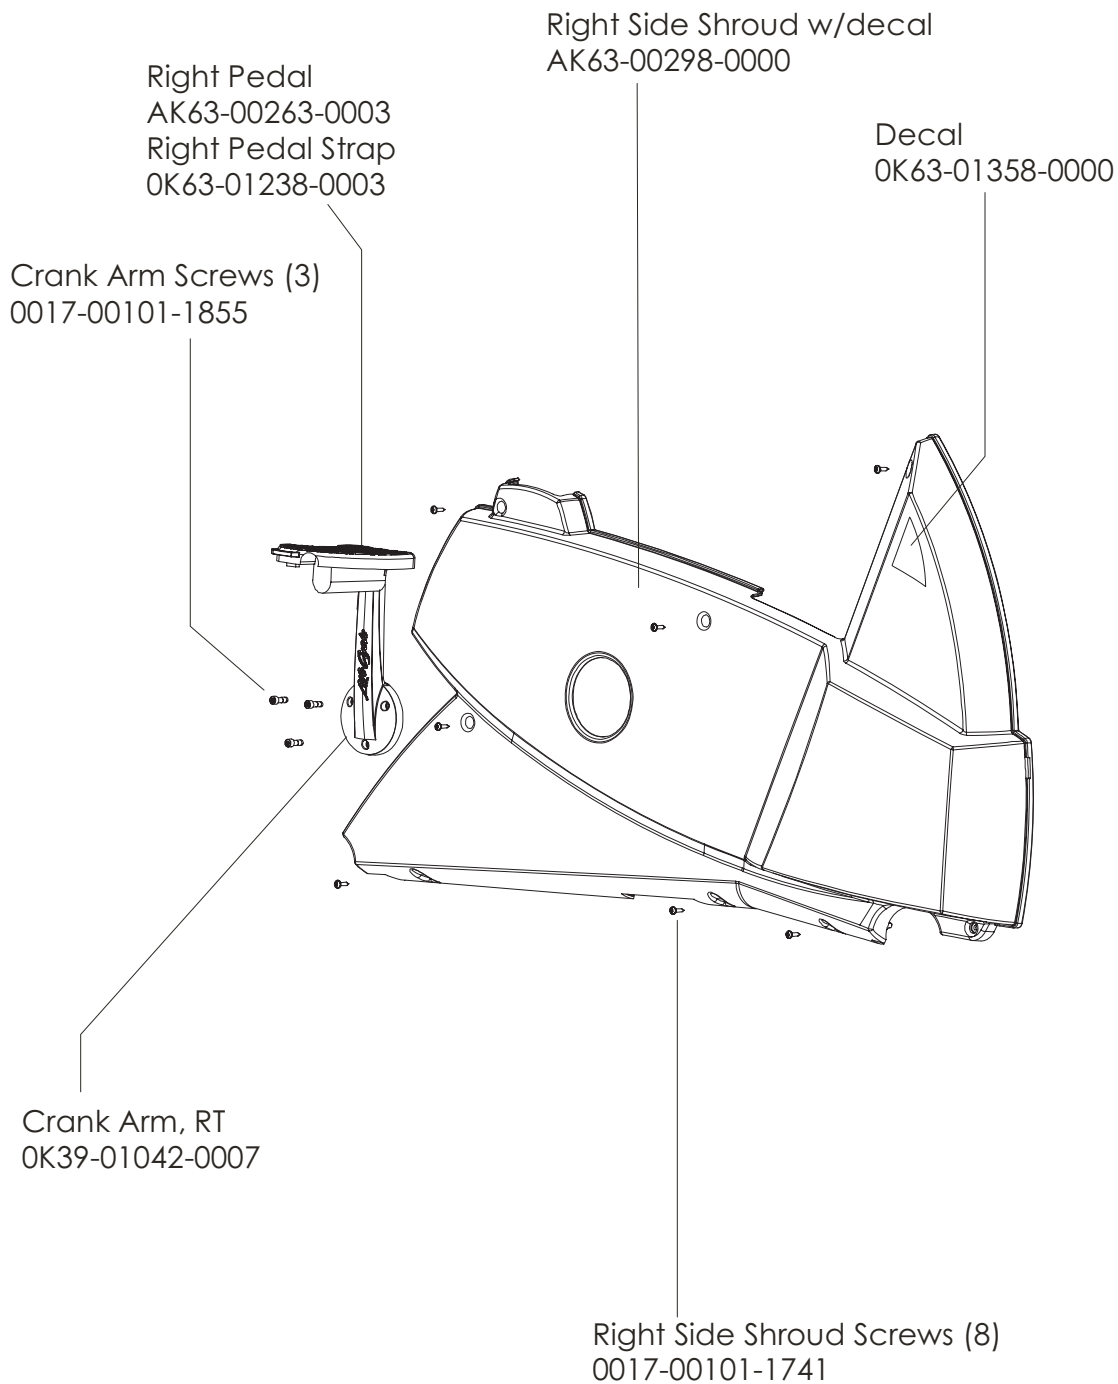

Left Seat Post Shroud  
0K63-01092-0010

Screw  
0017-00101-1741

Right Seat Post Shroud  
0K63-01092-0009

PCB Mounting Bracket Assembly  
AK63-00049-0000

Front Wheels  
AK63-00017-0001

Alternator Belt  
0K63-01065-0000