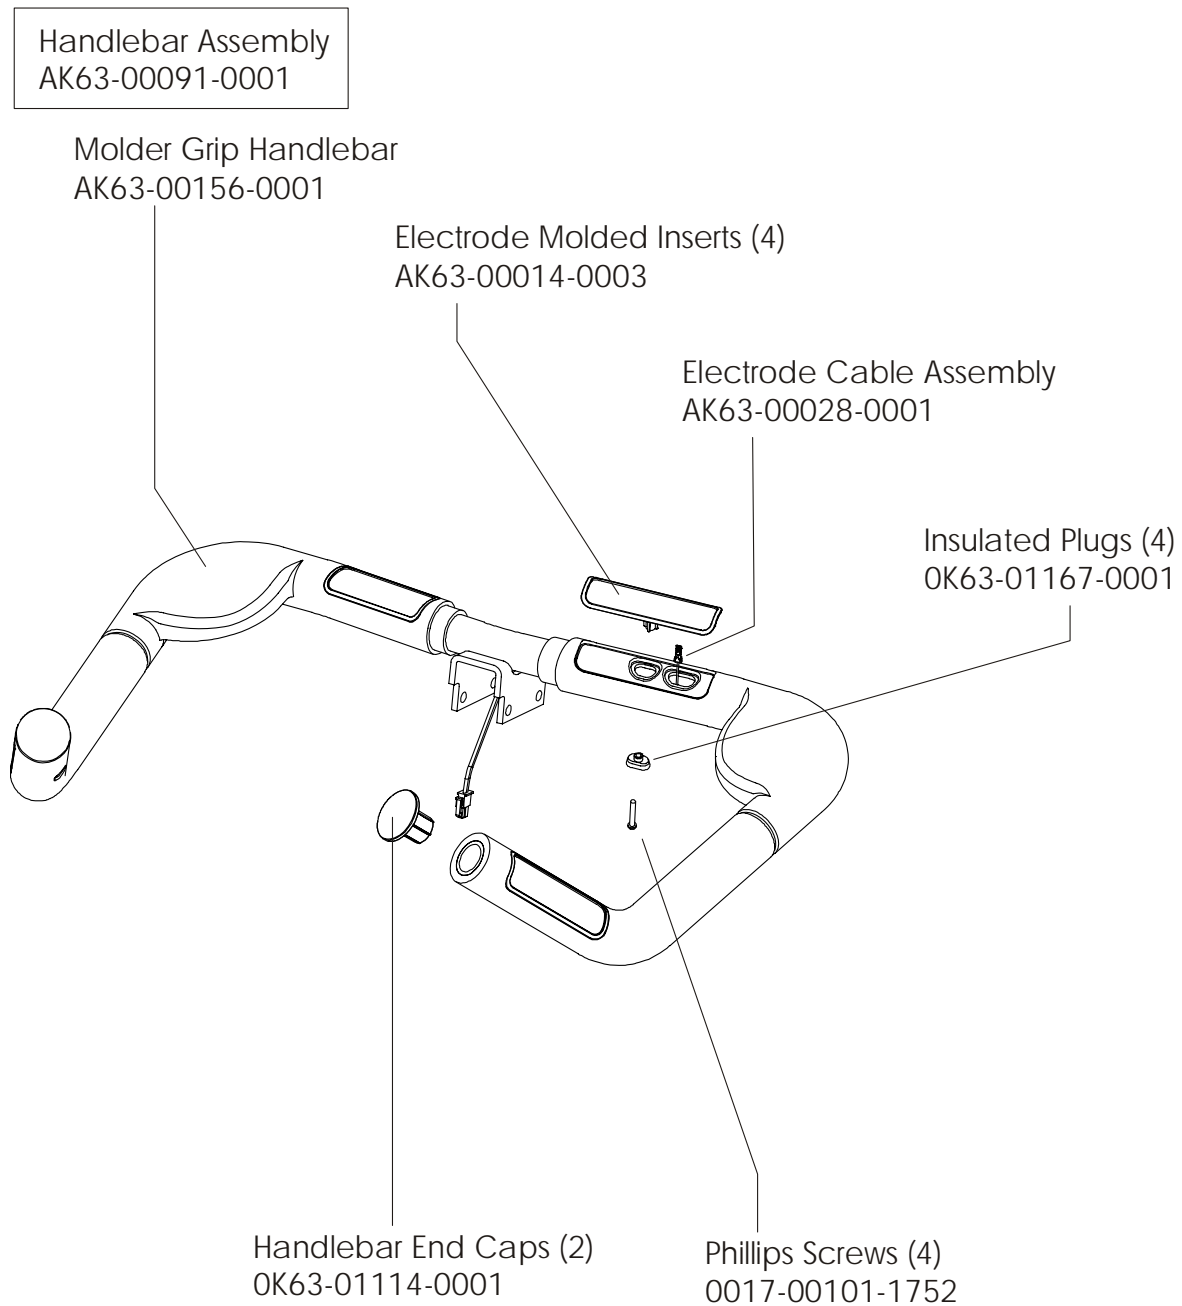

Screw
0017-00101-1741

Right Seat Post Shroud
OK63-01092-0009

PCB Mounting Bracket Assembly
AK63-00049-0000

Front Wheels
AK63-00017-0001

Alternator Belt
OK63-01065-0000

Intermediate Belt
OK63-01066-0001

**CABLE ASSEMBLY
POWER CONTROL TO ALTERNATOR
AK63-00029-0001**

**CONSOLE TO ACB CABLE
AK63-00037-0002**

**CABLE ASSEMBLY
AK63-00028-0001**

**LIFE PULSE EXTENSION
AK63-00069-0000**

**LOWER CONSOLE
CABLE
AK63-00038-0000**

UPPER CONSOLE

**POLAR CABLE
AK36-00021-0003
POLAR CABLE W/BACKET
AK63-00120-0000**