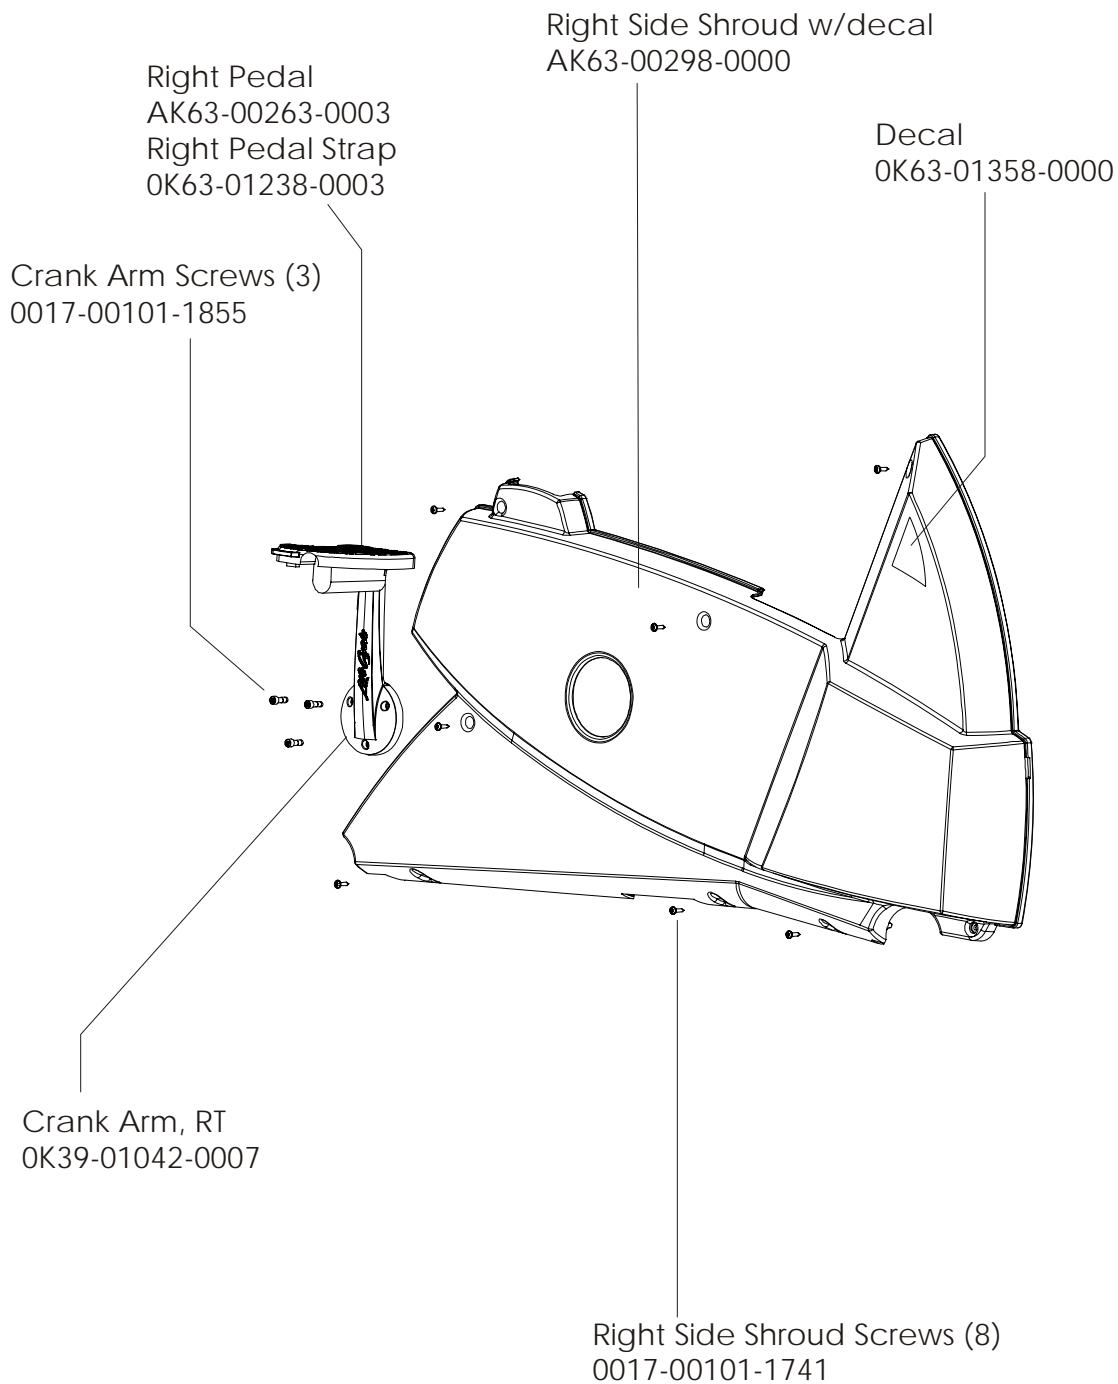

Screw
0017-00101-1741

Right Seat Post Shroud
OK63-01092-0009

PCB Mounting Bracket Assembly
AK63-00049-0000

Front Wheels
AK63-00017-0001

Alternator Belt
OK63-01065-0000

Intermediate Belt
OK63-01066-0001

**CABLE ASSEMBLY
POWER CONTROL TO ALTERNATOR
AK63-00029-0001**

**CONSOLE TO ACB CABLE
AK63-00037-0002**

**CABLE ASSEMBLY
AK63-00028-0001**

**LIFE PULSE EXTENSION
AK63-00069-0000**

**LOWER CONSOLE
CABLE
AK63-00038-0000**

UPPER CONSOLE

**POLAR CABLE
AK36-00021-0003
POLAR CABLE W/BACKET
AK63-00120-0000**