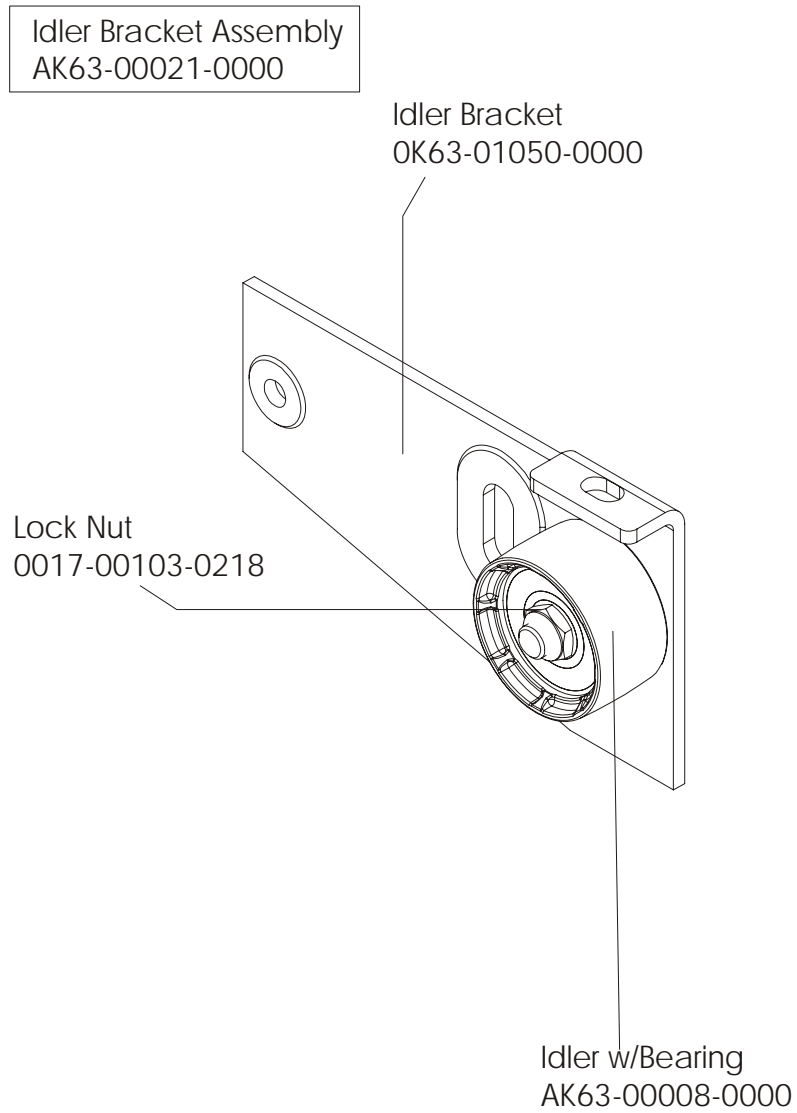

Description	Part No.
OPERATION MANUAL	M051-00K63-A263
HARDWARE BAG	GK63-00002-0044
NETWORK C-SAFE KIT	GK63-00002-0003
POWER OPTION KIT - 120V	GK63-00002-0005
POWER OPTION KIT - 220/50 UK	GK63-00002-0039
POWER OPTION KIT - 240V+ AUS	GK63-00002-0040
POWER OPTION KIT - 220/50	GK63-00002-0041
TOUCH UP PAINT: SPRAY CAN .5 OZ BOTTLE W/APPLICATOR .33 OZ PEN	0017-00008-0204 0017-00008-0205 0017-00008-0206
SERVICE MANUAL	M051-00K63-A009

Alternator w/Pulley
Ak63-00093-0000

Intermediate Shaft and
Bearing Assembly Kit
GK63-00002-0007

Retaining Ring
0017-00100-0242

Clutch Assembly
AK63-00026-0000

DELRIN Washers
0017-00104-0455

Spacer

Left Seat Post Shroud
OK63-01092-0010

Screw
0017-00101-1741

Right Seat Post Shroud
OK63-01092-0009

PCB Mounting Bracket Assembly
AK63-00049-0000

Front Wheels
AK63-00017-0001

Alternator Belt
OK63-01065-0000

Intermediate Belt
OK63-01066-0001

**CABLE ASSEMBLY
POWER CONTROL TO ALTERNATOR
AK63-00029-0001**

**CONSOLE TO ACB CABLE
AK63-00037-0002**

**CABLE ASSEMBLY
AK63-00028-0001**

**LIFE PULSE EXTENSION
AK63-00069-0000**

**LOWER CONSOLE
CABLE
AK63-00038-0000**

UPPER CONSOLE

**POLAR CABLE
AK36-00021-0003
POLAR CABLE W/BACKET
AK63-00120-0000**