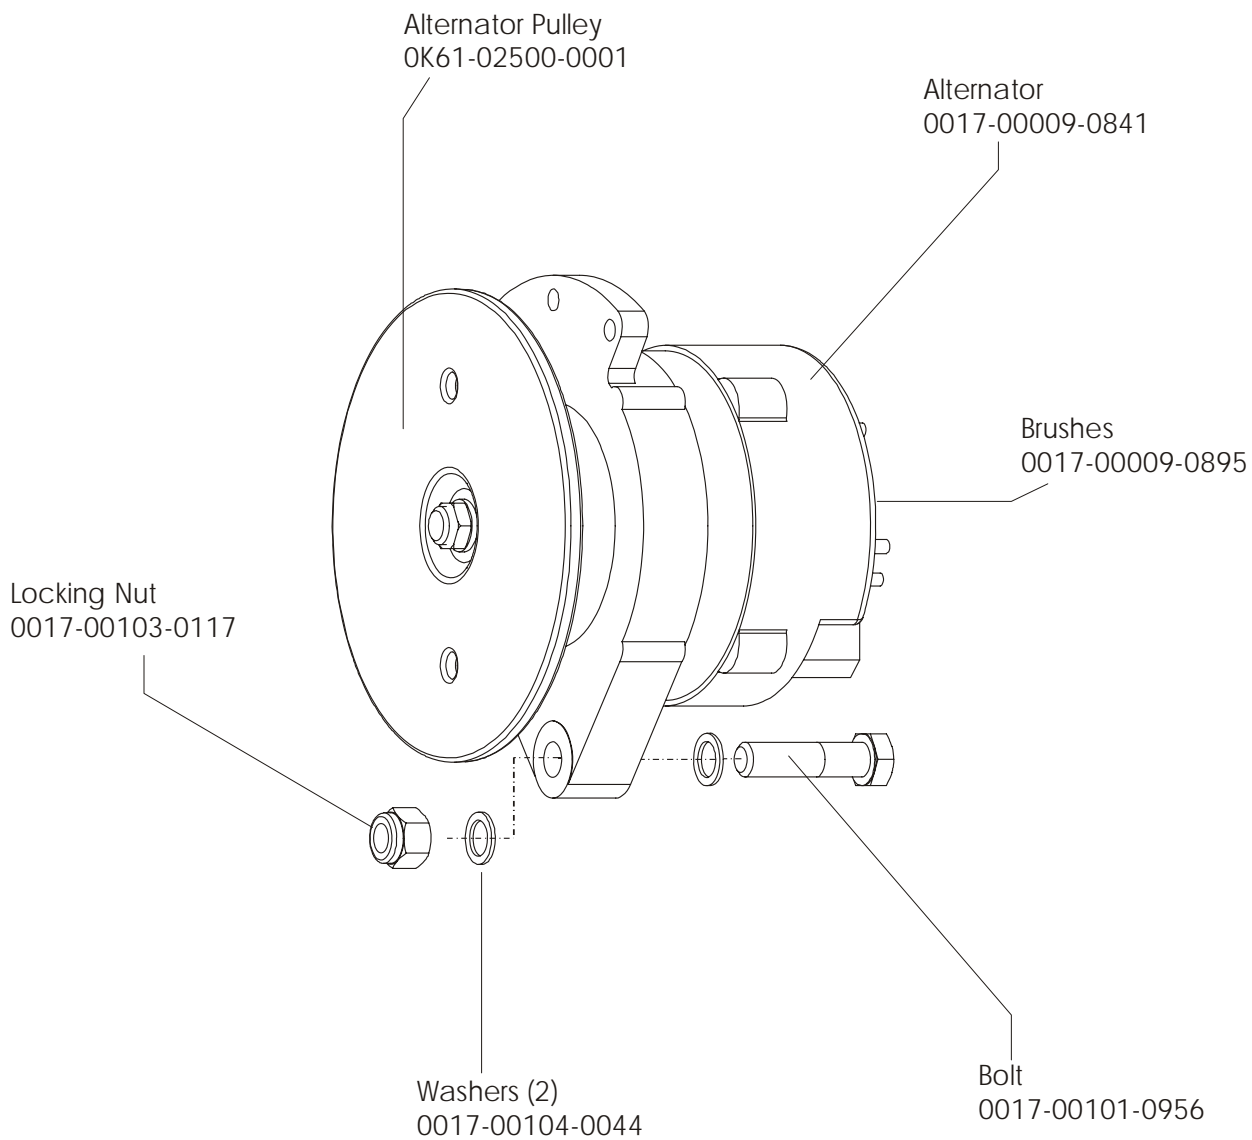

LifeFitness

Classic Upright Bike CLSC-XXXX-01

Customer Support Services
PARTS MANUAL rev 09 Apr 2008

Miscellaneous	3
Console Components.....	4
Console Mounting Screws and Polar Covers	5
Alternator w/Pulley	6
Crankshaft and Bearing Assembly	7
Intermediate Shaft and Bearing Assembly	8
Seat Latch Assembly	9
Seat Post Assembly.....	10
Seat Post Shrouds	11
Idler Bracket Assembly	12
Console Support Assembly	13
Left Side Shroud and Crank Arm	14
Right Side Shroud and Crank Arm.....	15
PCB Mounting Bracket Assembly	16
Front Wheels	17
Resistor Assembly	18
Handlebar Assembly	19
Belts	20
Cables	21

Description	Part No.
OPERATION MANUAL	M051-00K63-A263
HARDWARE BAG	GK63-00002-0044
NETWORK C-SAFE KIT	GK63-00002-0003
POWER OPTION KIT - 120V	GK63-00002-0005
POWER OPTION KIT - 220/50 UK	GK63-00002-0039
POWER OPTION KIT - 240V+ AUS	GK63-00002-0040
POWER OPTION KIT - 220/50	GK63-00002-0041
TOUCH UP PAINT: SPRAY CAN .5 OZ BOTTLE W/APPLICATOR .33 OZ PEN	0017-00008-0204 0017-00008-0205 0017-00008-0206
SERVICE MANUAL	M051-00K63-A009

Alternator w/Pulley
Ak63-00093-0000

Intermediate Shaft and
Bearing Assembly Kit
GK63-00002-0007

Retaining Ring
0017-00100-0242

Clutch Assembly
AK63-00026-0000

DELRIN Washers
0017-00104-0455

Spacer

Left Seat Post Shroud
OK63-01092-0010