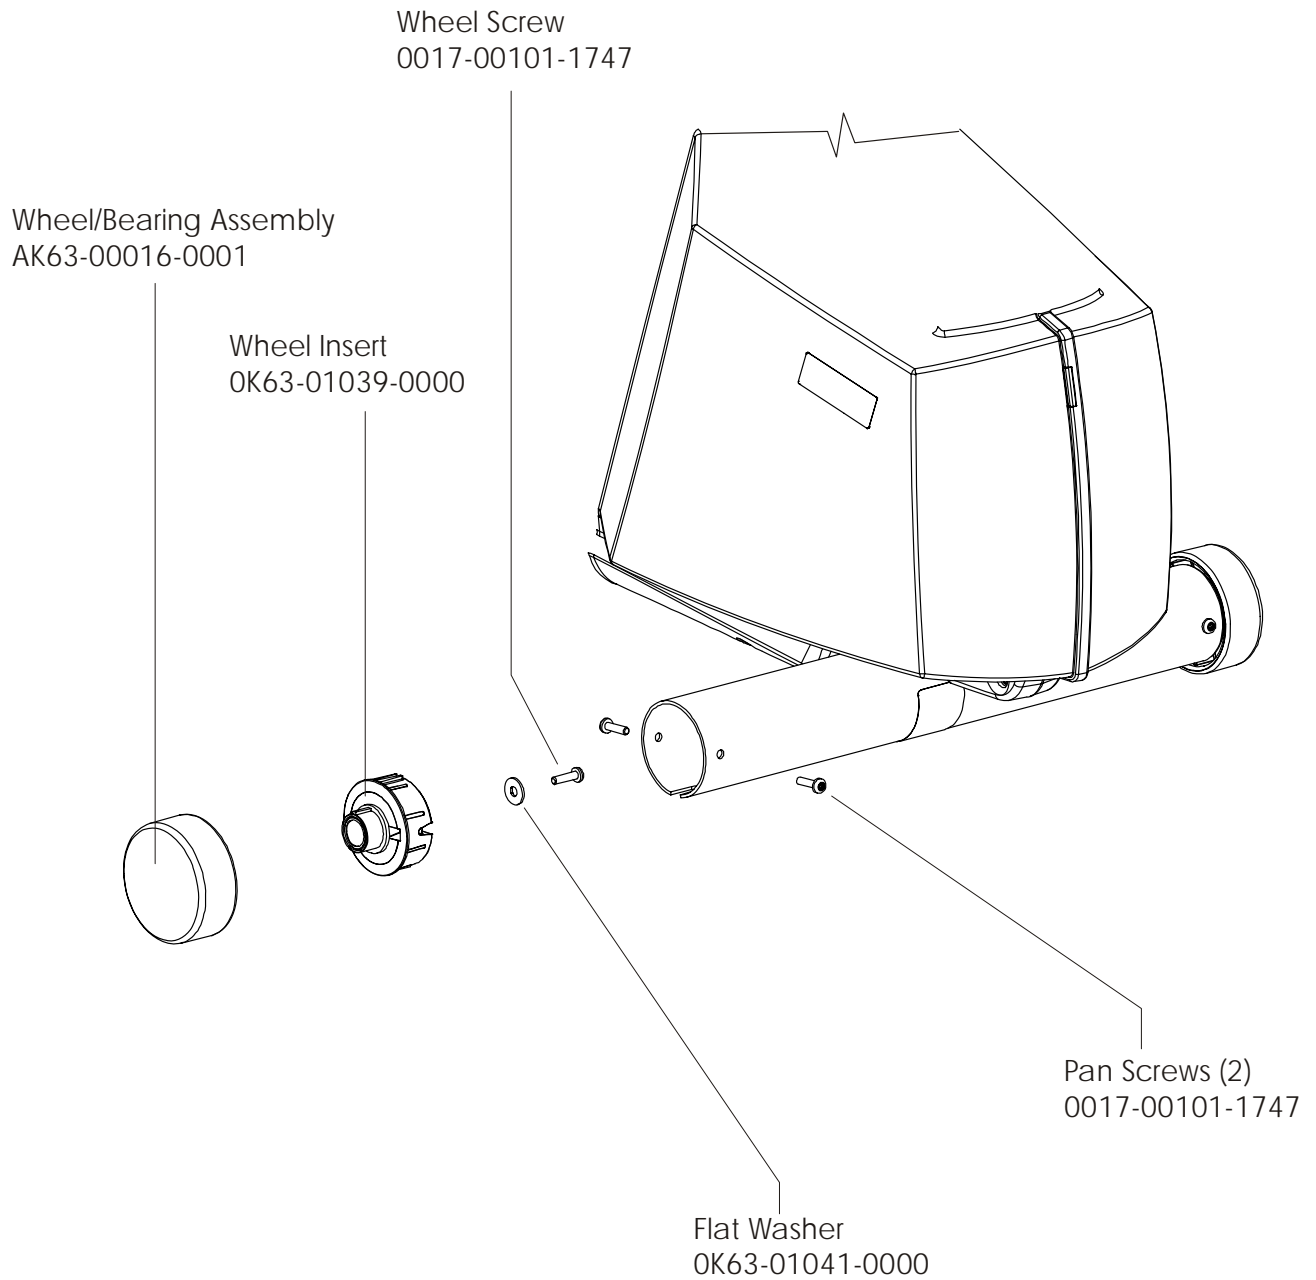

Screw
0017-00101-1741

Right Seat Post Shroud
OK63-01092-0009

PCB Mounting Bracket Assembly
AK63-00049-0000

Front Wheels
AK63-00017-0001

Alternator Belt
OK63-01065-0000

Intermediate Belt
OK63-01066-0001

**CABLE ASSEMBLY
POWER CONTROL TO ALTERNATOR
AK63-00029-0001**

**CONSOLE TO ACB CABLE
AK63-00037-0002**

**CABLE ASSEMBLY
AK63-00028-0001**

**LIFE PULSE EXTENSION
AK63-00069-0000**

**LOWER CONSOLE
CABLE
AK63-00038-0000**

UPPER CONSOLE

**POLAR CABLE
AK36-00021-0003
POLAR CABLE W/BACKET
AK63-00120-0000**