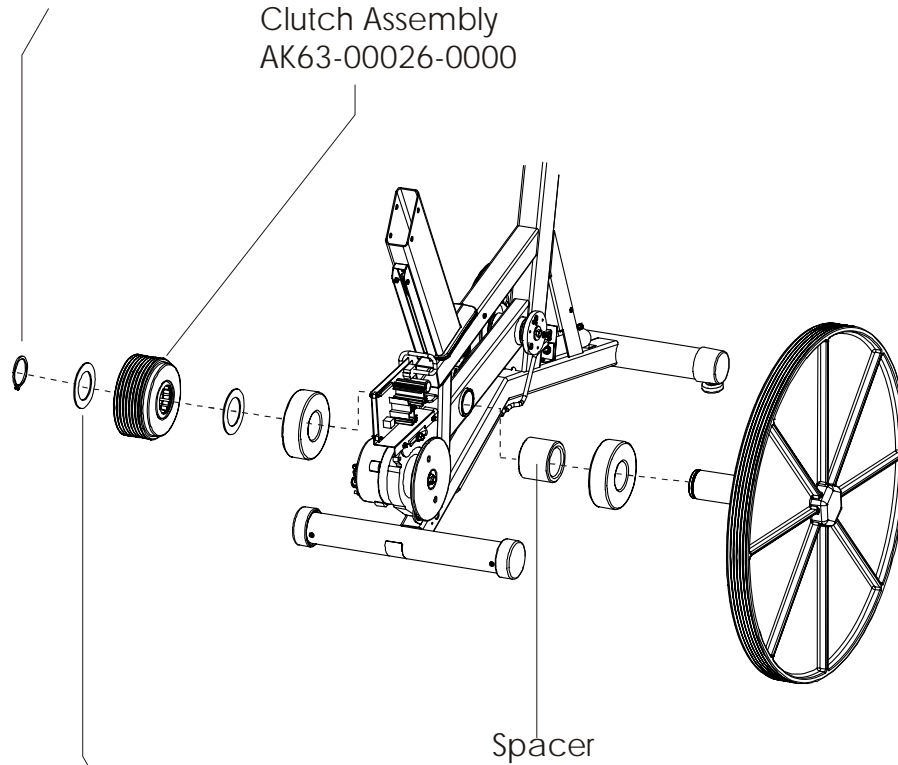

Alternator w/Pulley
Ak63-00093-0000

Intermediate Shaft and
Bearing Assembly Kit
GK63-00002-0007

Retaining Ring
0017-00100-0242

Clutch Assembly
AK63-00026-0000

DELRIN Washers
0017-00104-0455

Spacer

Left Seat Post Shroud
OK63-01092-0010

Screw
0017-00101-1741

Right Seat Post Shroud
OK63-01092-0009

PCB Mounting Bracket Assembly
AK63-00049-0000

Front Wheels
AK63-00017-0001

Alternator Belt
OK63-01065-0000

Intermediate Belt
OK63-01066-0001

**CABLE ASSEMBLY
POWER CONTROL TO ALTERNATOR
AK63-00029-0001**