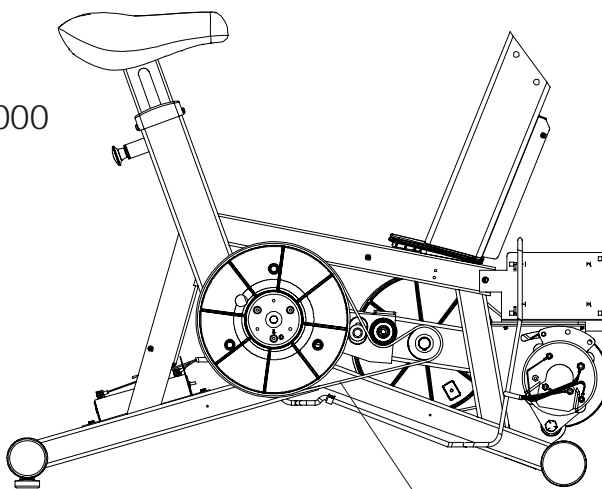

Screw
0017-00101-1741

Right Seat Post Shroud
OK63-01092-0009

PCB Mounting Bracket Assembly
AK63-00049-0000

Front Wheels
AK63-00017-0001

Alternator Belt
OK63-01065-0000

Intermediate Belt
OK63-01066-0001

**CABLE ASSEMBLY
POWER CONTROL TO ALTERNATOR
AK63-00029-0001**

**CONSOLE TO ACB CABLE
AK63-00037-0002**

**CABLE ASSEMBLY
AK63-00028-0001**

**LIFE PULSE EXTENSION
AK63-00069-0000**

**LOWER CONSOLE
CABLE
AK63-00038-0000**

UPPER CONSOLE

**POLAR CABLE
AK36-00021-0003
POLAR CABLE W/BACKET
AK63-00120-0000**