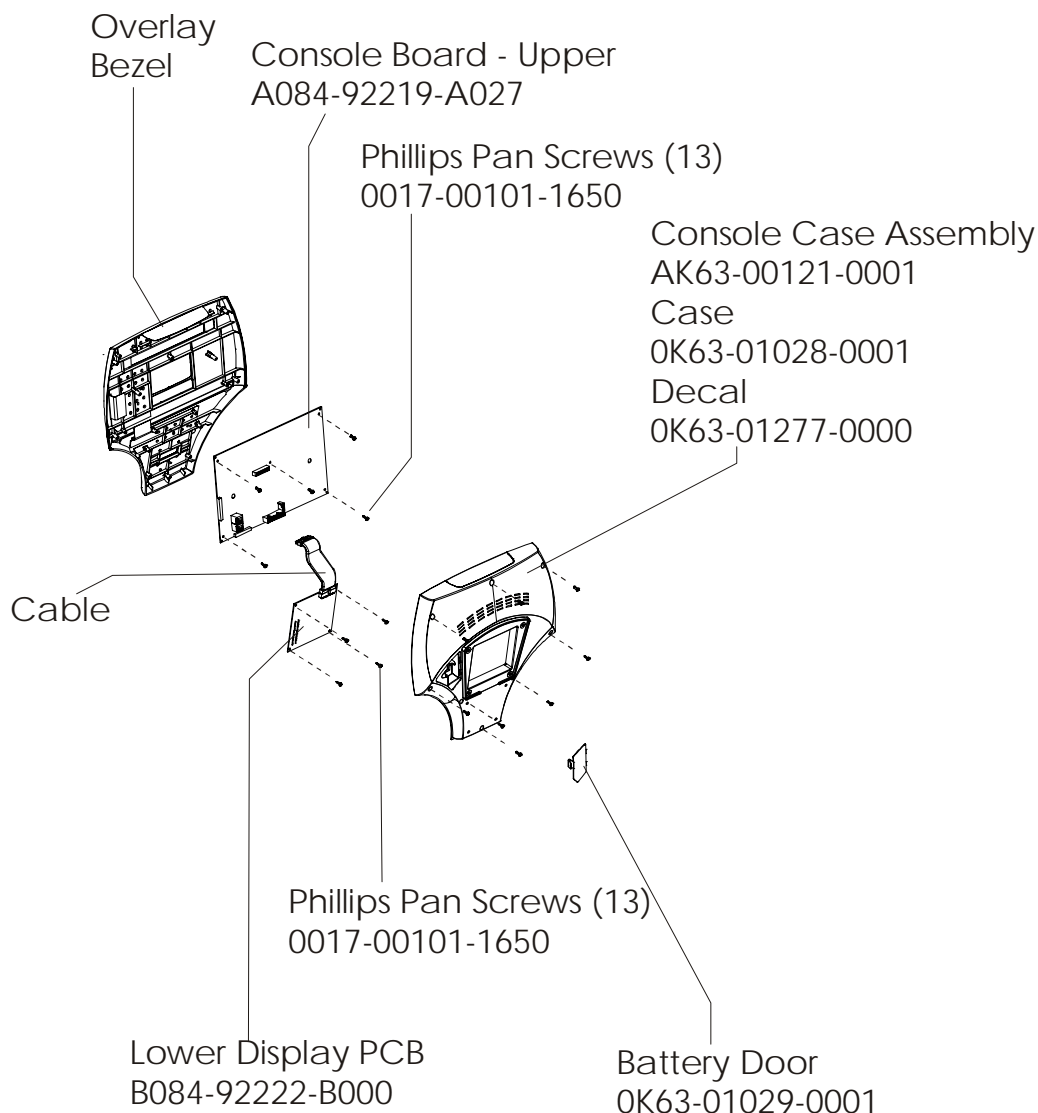

LifeFitness

Classic Upright Bike CLSC-XXXX-01

Customer Support Services
PARTS MANUAL rev 09 Apr 2008

Miscellaneous	3
Console Components.....	4
Console Mounting Screws and Polar Covers	5
Alternator w/Pulley	6
Crankshaft and Bearing Assembly	7
Intermediate Shaft and Bearing Assembly	8
Seat Latch Assembly	9
Seat Post Assembly.....	10
Seat Post Shrouds	11
Idler Bracket Assembly	12
Console Support Assembly	13
Left Side Shroud and Crank Arm	14
Right Side Shroud and Crank Arm.....	15
PCB Mounting Bracket Assembly	16
Front Wheels	17
Resistor Assembly	18
Handlebar Assembly	19
Belts	20
Cables	21

Description	Part No.
OPERATION MANUAL	M051-00K63-A263
HARDWARE BAG	GK63-00002-0044
NETWORK C-SAFE KIT	GK63-00002-0003
POWER OPTION KIT - 120V	GK63-00002-0005
POWER OPTION KIT - 220/50 UK	GK63-00002-0039
POWER OPTION KIT - 240V+ AUS	GK63-00002-0040
POWER OPTION KIT - 220/50	GK63-00002-0041
TOUCH UP PAINT: SPRAY CAN .5 OZ BOTTLE W/APPLICATOR .33 OZ PEN	0017-00008-0204 0017-00008-0205 0017-00008-0206
SERVICE MANUAL	M051-00K63-A009

Alternator w/Pulley
Ak63-00093-0000

Intermediate Shaft and
Bearing Assembly Kit
GK63-00002-0007

Retaining Ring
0017-00100-0242

Clutch Assembly
AK63-00026-0000

DELRIN Washers
0017-00104-0455

Spacer

Left Seat Post Shroud
OK63-01092-0010

Screw
0017-00101-1741

Right Seat Post Shroud
OK63-01092-0009

PCB Mounting Bracket Assembly
AK63-00049-0000

Front Wheels
AK63-00017-0001

Alternator Belt
OK63-01065-0000

Intermediate Belt
OK63-01066-0001

**CABLE ASSEMBLY
POWER CONTROL TO ALTERNATOR
AK63-00029-0001**