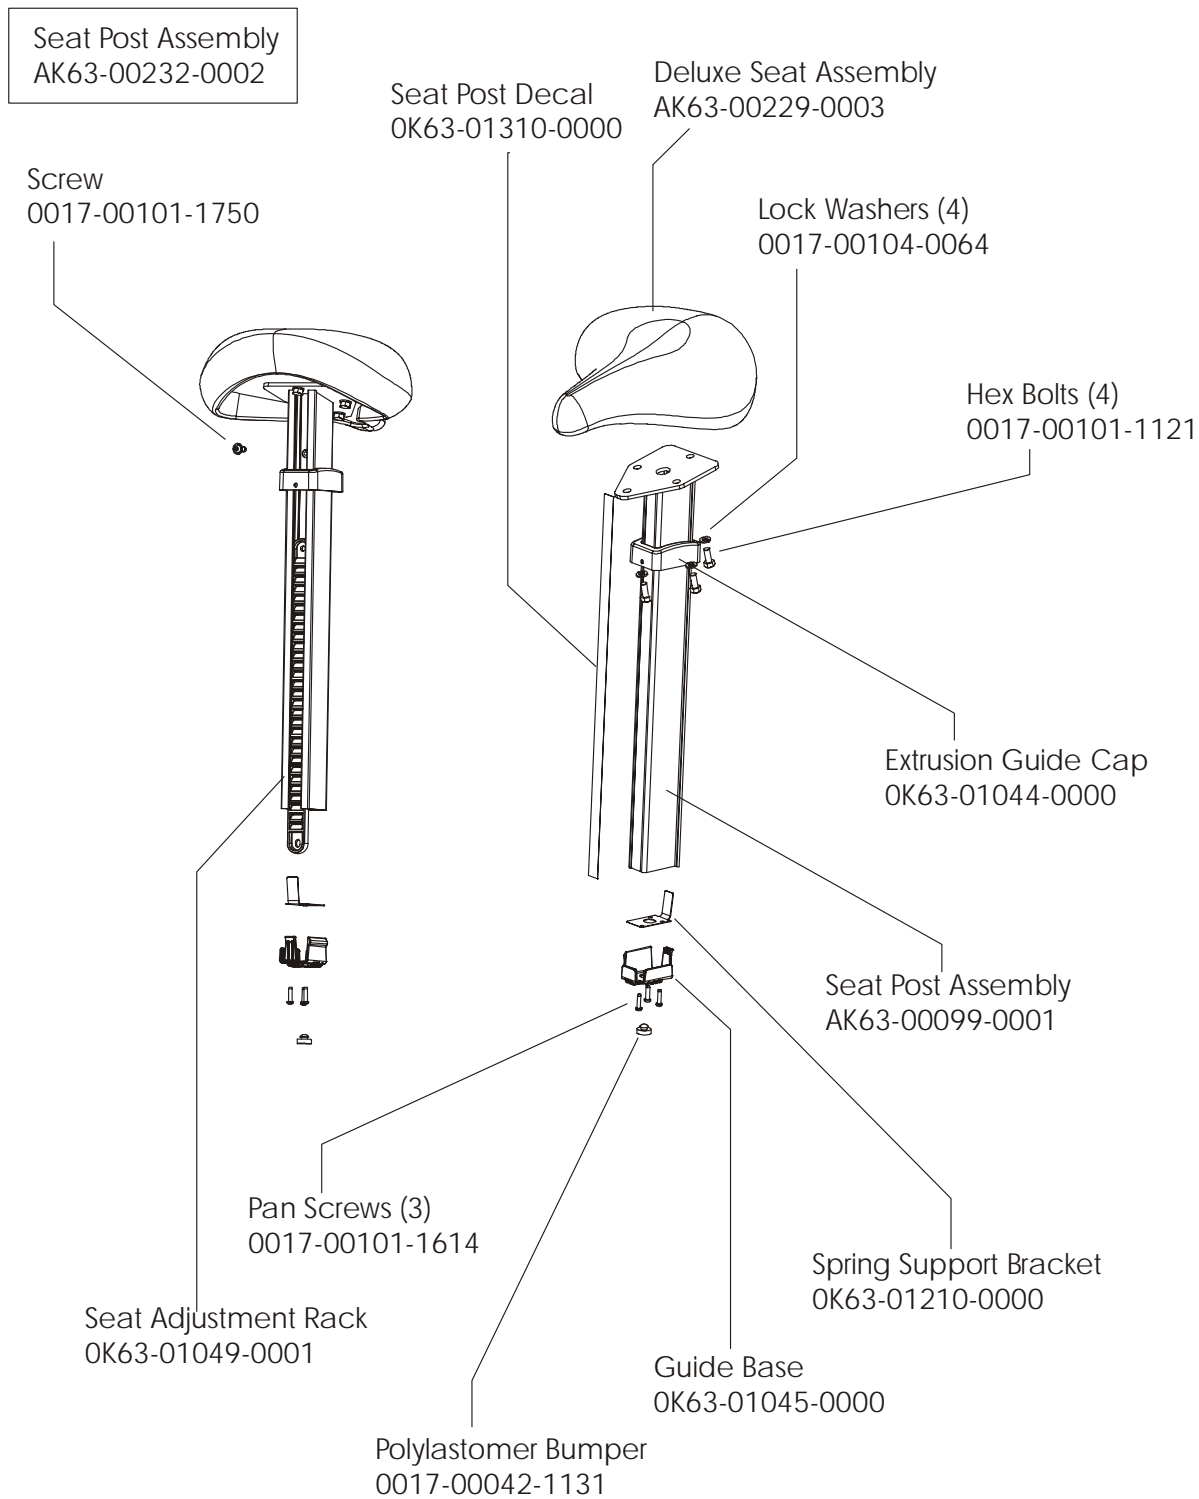

Alternator w/Pulley
Ak63-00093-0000

Intermediate Shaft and
Bearing Assembly Kit
GK63-00002-0007

Retaining Ring
0017-00100-0242

Clutch Assembly
AK63-00026-0000

DELRIN Washers
0017-00104-0455

Spacer

Left Seat Post Shroud
OK63-01092-0010

Screw
0017-00101-1741

Right Seat Post Shroud
OK63-01092-0009

PCB Mounting Bracket Assembly
AK63-00049-0000

Front Wheels
AK63-00017-0001

Alternator Belt
OK63-01065-0000

Intermediate Belt
OK63-01066-0001

**CABLE ASSEMBLY
POWER CONTROL TO ALTERNATOR
AK63-00029-0001**