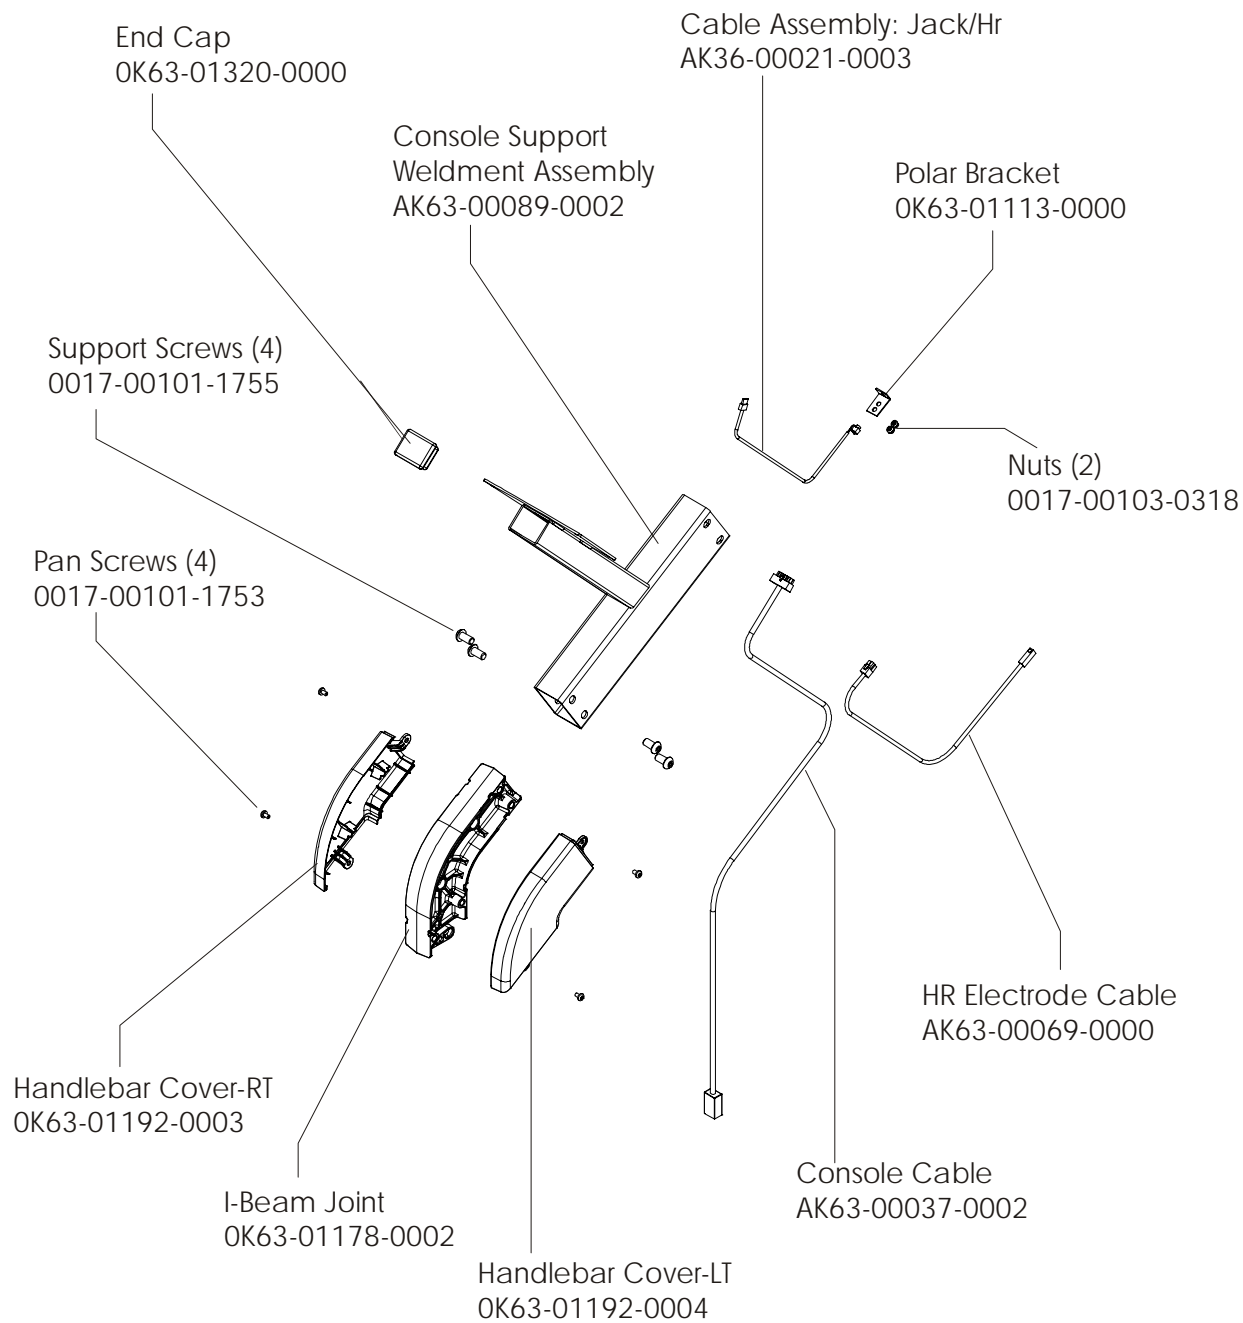

Description	Part No.
OPERATION MANUAL	M051-00K63-A263
HARDWARE BAG	GK63-00002-0044
NETWORK C-SAFE KIT	GK63-00002-0003
POWER OPTION KIT - 120V	GK63-00002-0005
POWER OPTION KIT - 220/50 UK	GK63-00002-0039
POWER OPTION KIT - 240V+ AUS	GK63-00002-0040
POWER OPTION KIT - 220/50	GK63-00002-0041
TOUCH UP PAINT: SPRAY CAN .5 OZ BOTTLE W/APPLICATOR .33 OZ PEN	0017-00008-0204 0017-00008-0205 0017-00008-0206
SERVICE MANUAL	M051-00K63-A009

Alternator w/Pulley
Ak63-00093-0000

Intermediate Shaft and
Bearing Assembly Kit
GK63-00002-0007

Retaining Ring
0017-00100-0242

Clutch Assembly
AK63-00026-0000

DELRIN Washers
0017-00104-0455

Spacer

Left Seat Post Shroud
OK63-01092-0010

Screw
0017-00101-1741

Right Seat Post Shroud
OK63-01092-0009

PCB Mounting Bracket Assembly
AK63-00049-0000

Front Wheels
AK63-00017-0001

Alternator Belt
OK63-01065-0000

Intermediate Belt
OK63-01066-0001

**CABLE ASSEMBLY
POWER CONTROL TO ALTERNATOR
AK63-00029-0001**