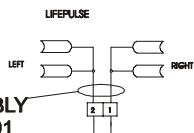

**CABLE ASSEMBLY
AK63-00028-0001**