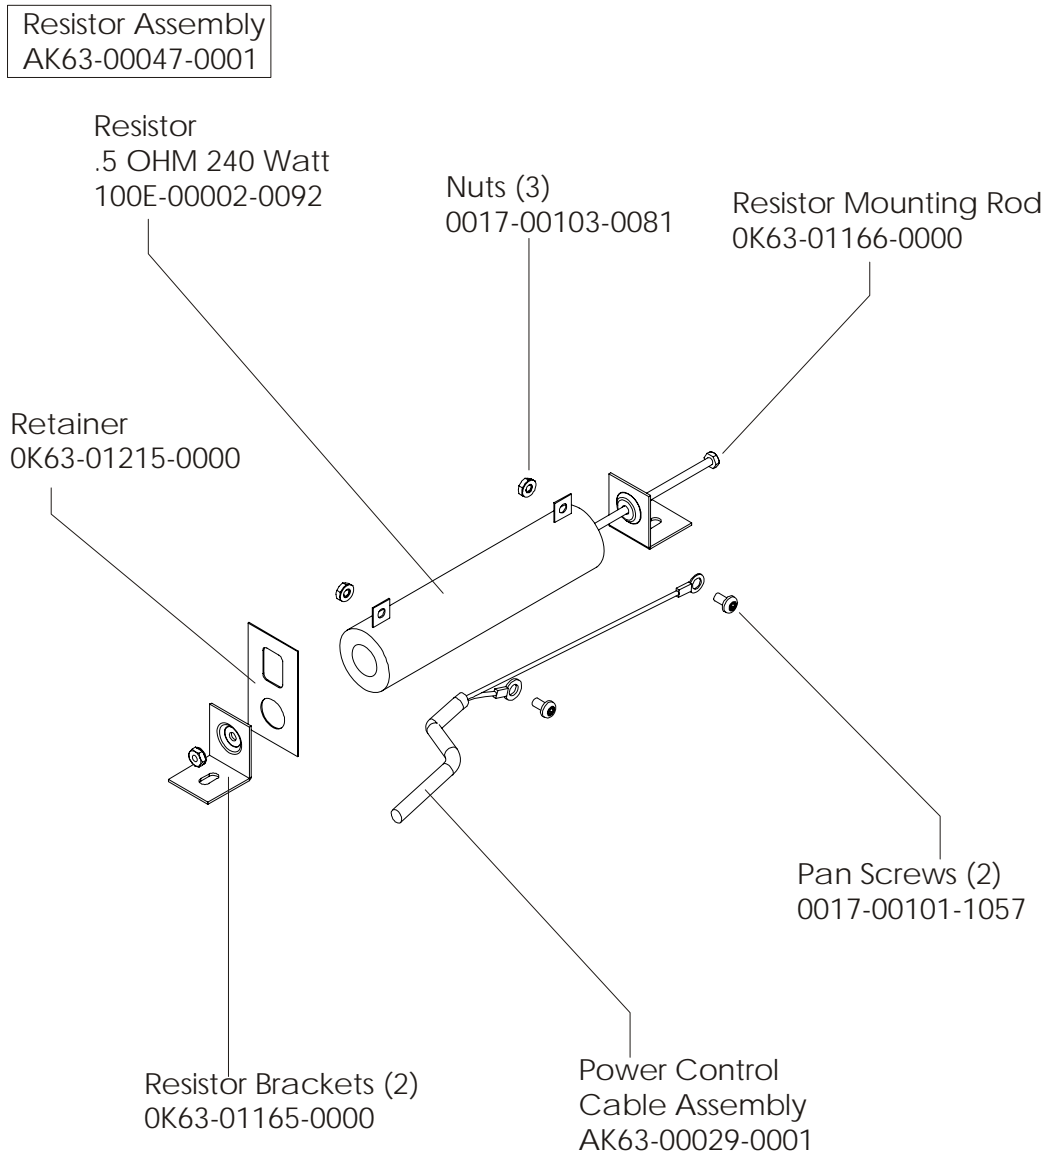

Alternator w/Pulley
Ak63-00093-0000

Intermediate Shaft and
Bearing Assembly Kit
GK63-00002-0007

Retaining Ring
0017-00100-0242

Clutch Assembly
AK63-00026-0000

DELRIN Washers
0017-00104-0455

Spacer

Left Seat Post Shroud
OK63-01092-0010

Screw
0017-00101-1741

Right Seat Post Shroud
OK63-01092-0009

PCB Mounting Bracket Assembly
AK63-00049-0000

Front Wheels
AK63-00017-0001

Alternator Belt
OK63-01065-0000

Intermediate Belt
OK63-01066-0001

**CABLE ASSEMBLY
POWER CONTROL TO ALTERNATOR
AK63-00029-0001**

**CONSOLE TO ACB CABLE
AK63-00037-0002**

**CABLE ASSEMBLY
AK63-00028-0001**

**LIFE PULSE EXTENSION
AK63-00069-0000**

**LOWER CONSOLE
CABLE
AK63-00038-0000**

UPPER CONSOLE

**POLAR CABLE
AK36-00021-0003
POLAR CABLE W/BACKET
AK63-00120-0000**