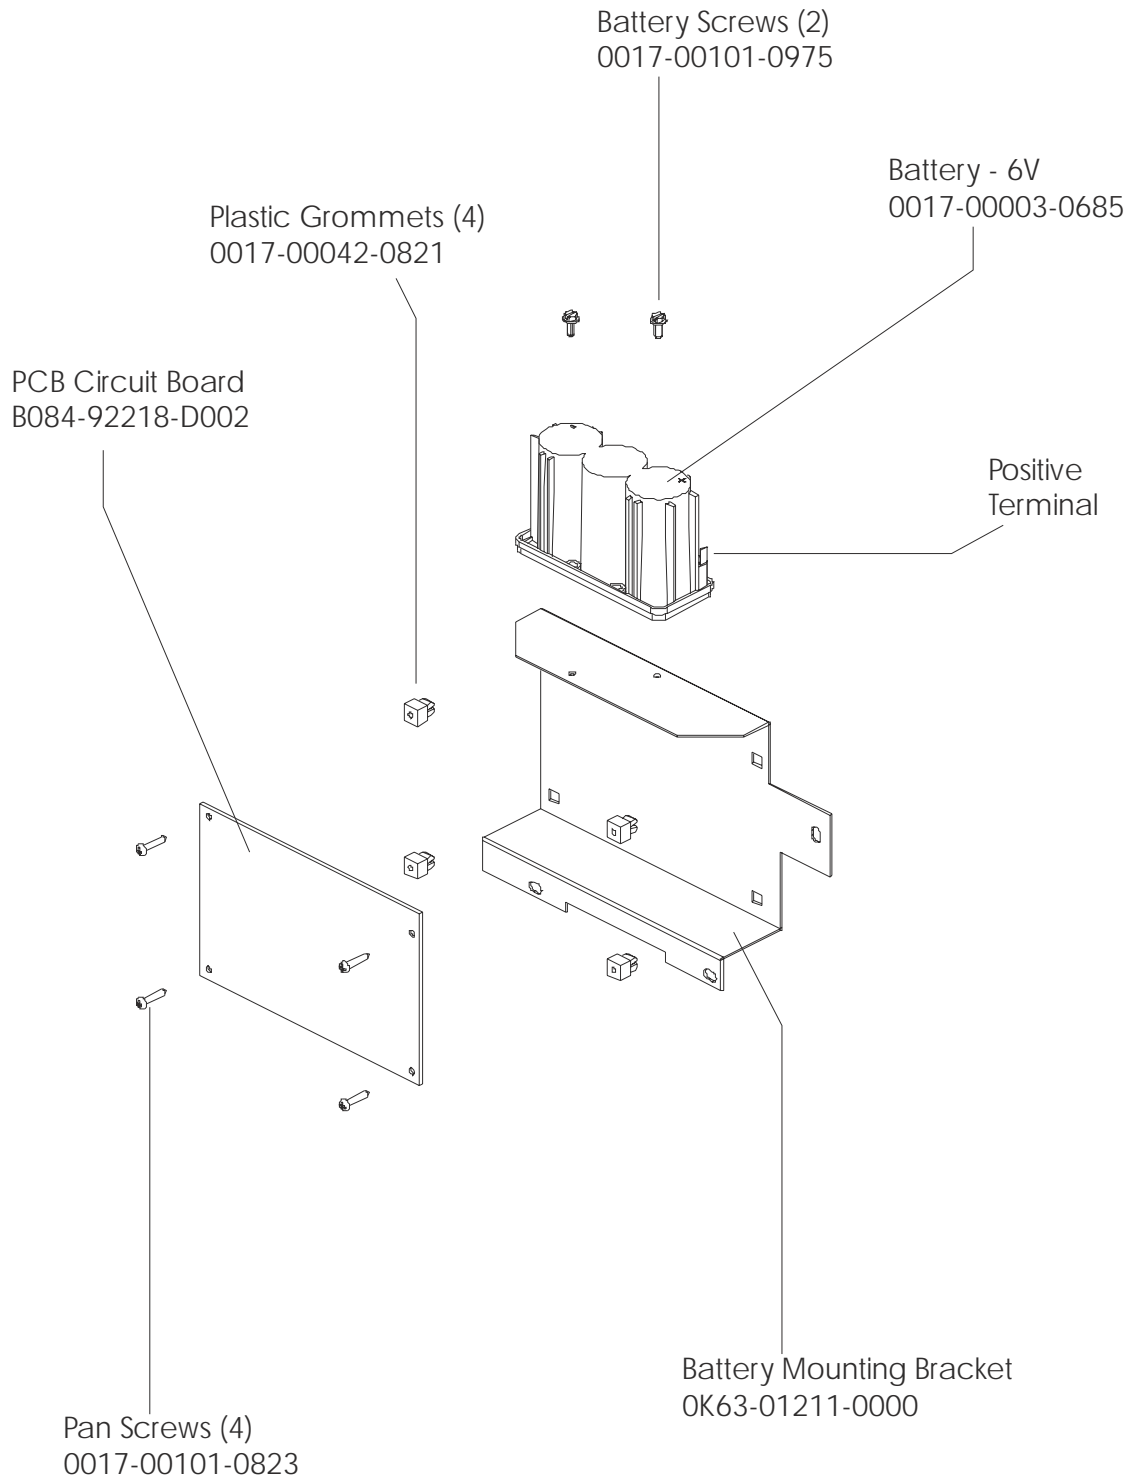

Screw
0017-00101-1741

Right Seat Post Shroud
OK63-01092-0009

PCB Mounting Bracket Assembly
AK63-00049-0000

Front Wheels
AK63-00017-0001

Alternator Belt
OK63-01065-0000

Intermediate Belt
OK63-01066-0001

**CABLE ASSEMBLY
POWER CONTROL TO ALTERNATOR
AK63-00029-0001**

**CONSOLE TO ACB CABLE
AK63-00037-0002**

**CABLE ASSEMBLY
AK63-00028-0001**

**LIFE PULSE EXTENSION
AK63-00069-0000**

**LOWER CONSOLE
CABLE
AK63-00038-0000**

UPPER CONSOLE

**POLAR CABLE
AK36-00021-0003
POLAR CABLE W/BACKET
AK63-00120-0000**