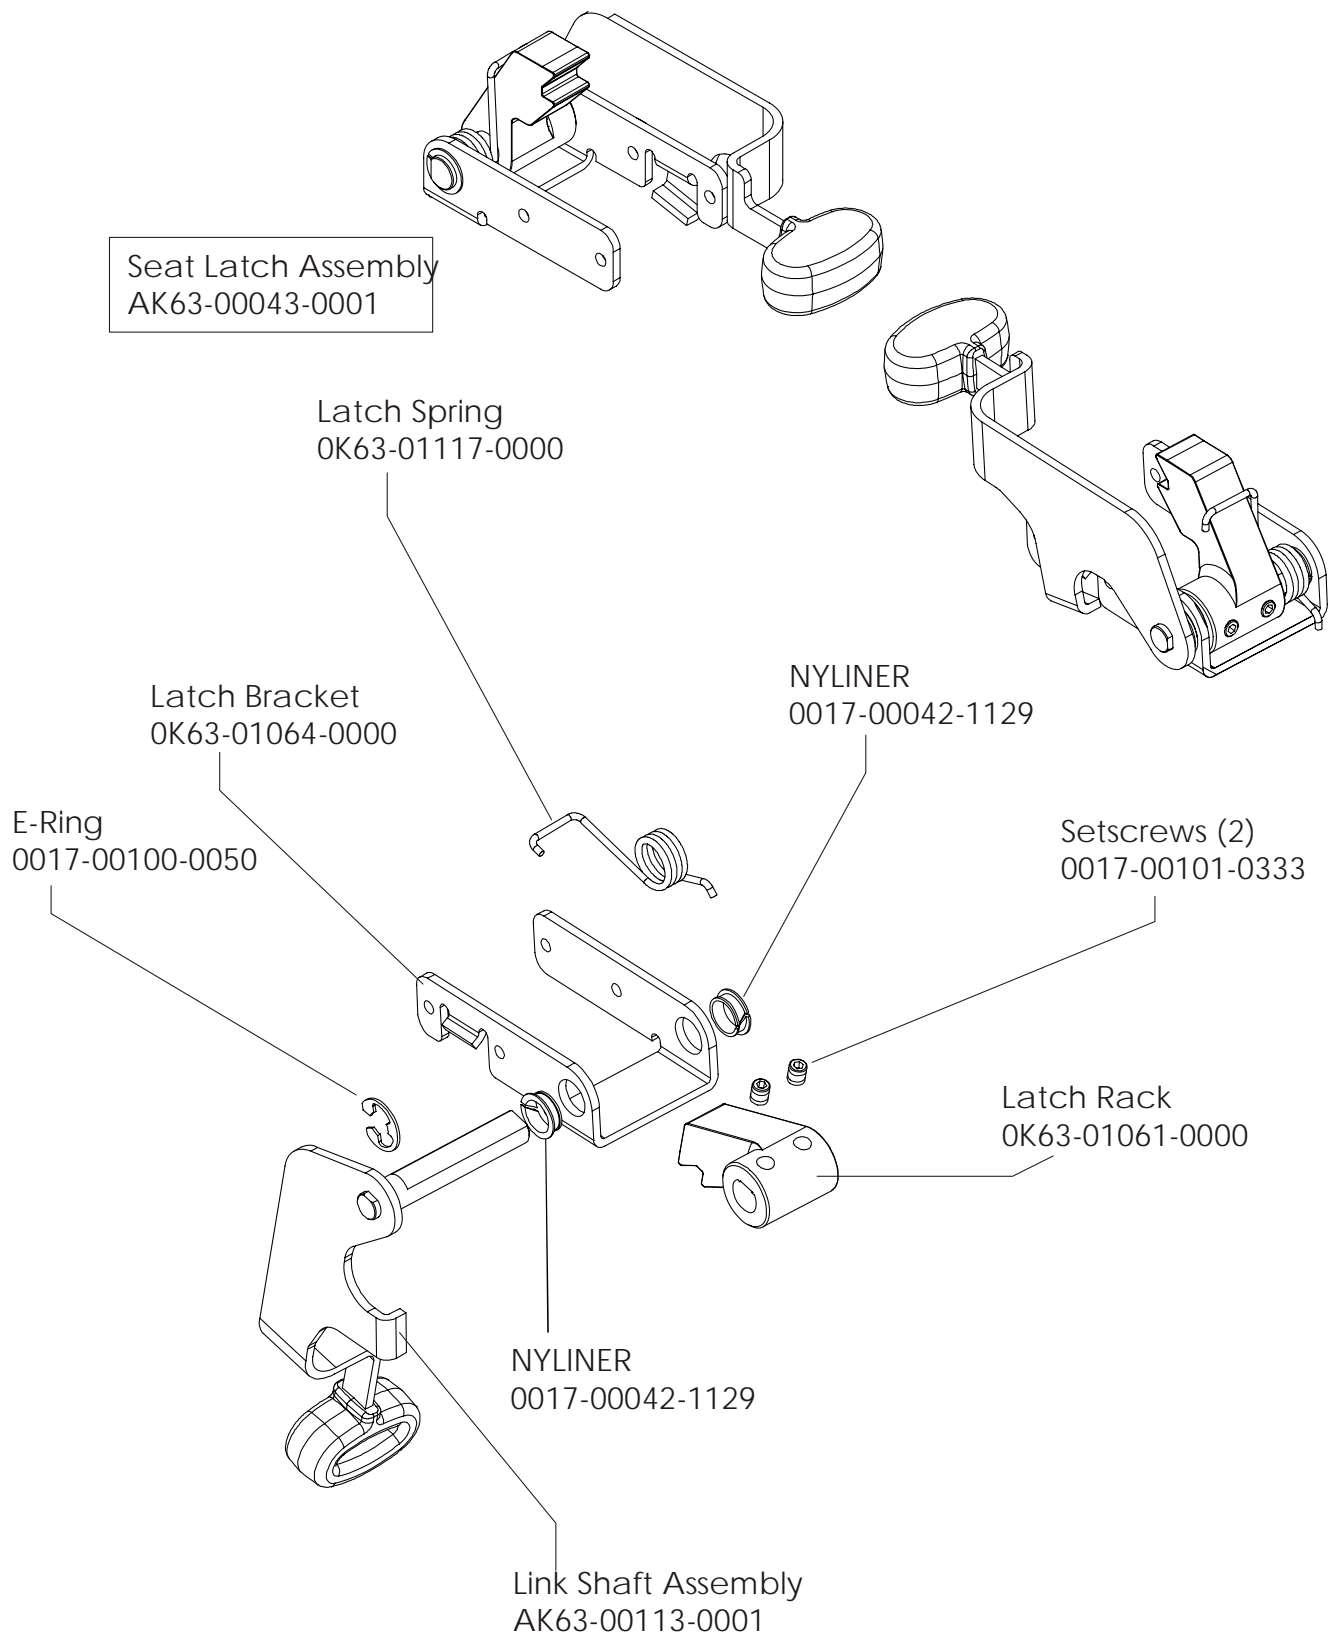

Description	Part No.
OPERATION MANUAL	M051-00K63-A263
HARDWARE BAG	GK63-00002-0044
NETWORK C-SAFE KIT	GK63-00002-0003
POWER OPTION KIT - 120V	GK63-00002-0005
POWER OPTION KIT - 220/50 UK	GK63-00002-0039
POWER OPTION KIT - 240V+ AUS	GK63-00002-0040
POWER OPTION KIT - 220/50	GK63-00002-0041
TOUCH UP PAINT: SPRAY CAN .5 OZ BOTTLE W/APPLICATOR .33 OZ PEN	0017-00008-0204 0017-00008-0205 0017-00008-0206
SERVICE MANUAL	M051-00K63-A009

Alternator w/Pulley
Ak63-00093-0000

Intermediate Shaft and
Bearing Assembly Kit
GK63-00002-0007

Retaining Ring
0017-00100-0242

Clutch Assembly
AK63-00026-0000

DELRIN Washers
0017-00104-0455

Spacer

Left Seat Post Shroud
OK63-01092-0010

Screw
0017-00101-1741

Right Seat Post Shroud
OK63-01092-0009

PCB Mounting Bracket Assembly
AK63-00049-0000

Front Wheels
AK63-00017-0001

Alternator Belt
OK63-01065-0000

Intermediate Belt
OK63-01066-0001

**CABLE ASSEMBLY
POWER CONTROL TO ALTERNATOR
AK63-00029-0001**

**CONSOLE TO ACB CABLE
AK63-00037-0002**

**CABLE ASSEMBLY
AK63-00028-0001**

**LIFE PULSE EXTENSION
AK63-00069-0000**

**LOWER CONSOLE
CABLE
AK63-00038-0000**

UPPER CONSOLE

**POLAR CABLE
AK36-00021-0003
POLAR CABLE W/BACKET
AK63-00120-0000**