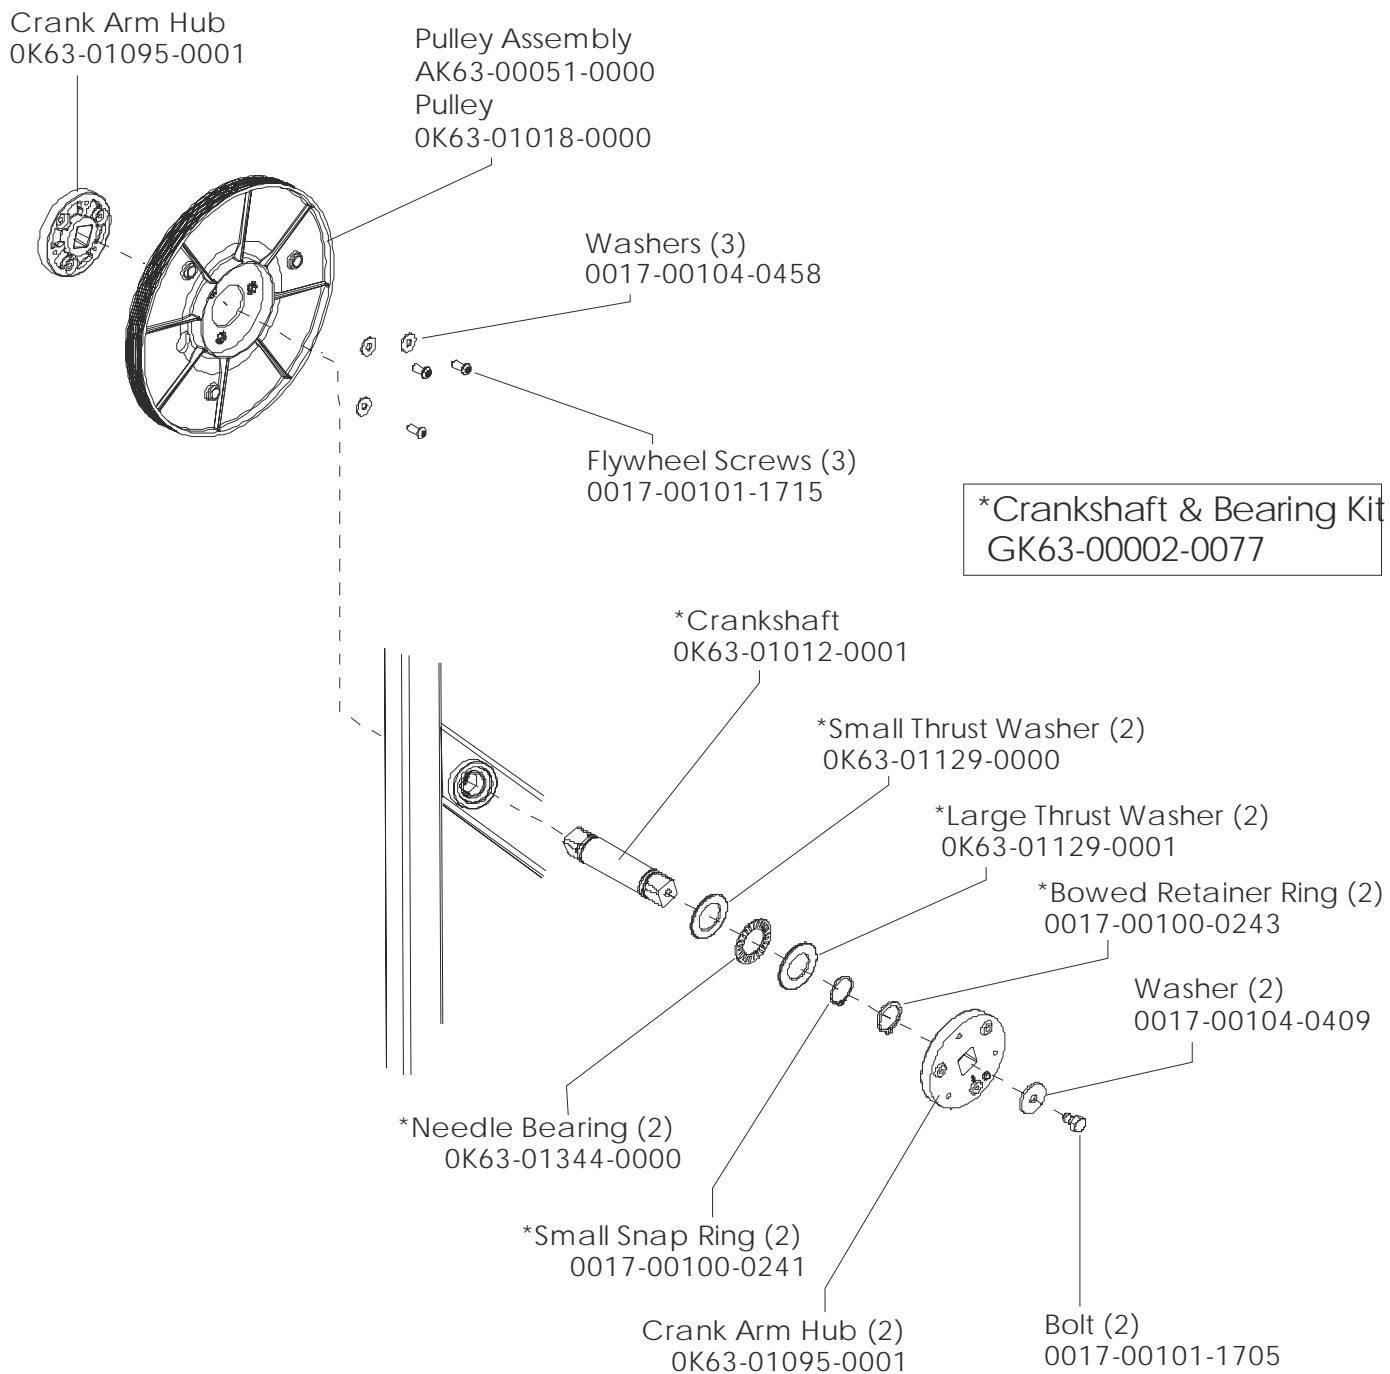

LifeFitness

Classic Upright Bike CLSC-XXXX-01

Customer Support Services
PARTS MANUAL rev 09 Apr 2008

Miscellaneous	3
Console Components.....	4
Console Mounting Screws and Polar Covers	5
Alternator w/Pulley	6
Crankshaft and Bearing Assembly	7
Intermediate Shaft and Bearing Assembly	8
Seat Latch Assembly	9
Seat Post Assembly.....	10
Seat Post Shrouds	11
Idler Bracket Assembly	12
Console Support Assembly	13
Left Side Shroud and Crank Arm	14
Right Side Shroud and Crank Arm.....	15
PCB Mounting Bracket Assembly	16
Front Wheels	17
Resistor Assembly	18
Handlebar Assembly	19
Belts	20
Cables	21

Description	Part No.
OPERATION MANUAL	M051-00K63-A263
HARDWARE BAG	GK63-00002-0044
NETWORK C-SAFE KIT	GK63-00002-0003
POWER OPTION KIT - 120V	GK63-00002-0005
POWER OPTION KIT - 220/50 UK	GK63-00002-0039
POWER OPTION KIT - 240V+ AUS	GK63-00002-0040
POWER OPTION KIT - 220/50	GK63-00002-0041
TOUCH UP PAINT: SPRAY CAN .5 OZ BOTTLE W/APPLICATOR .33 OZ PEN	0017-00008-0204 0017-00008-0205 0017-00008-0206
SERVICE MANUAL	M051-00K63-A009

Language	Console Assembly	Bezel/Switch w/Overlay Assembly
Eng	AK63-00291-0001	AK63-00165-0001
Eng Met	AK63-00291-0002	AK63-00165-0001
Ger Met	AK63-00291-0003	AK63-00165-0003
Spn Met	AK63-00291-0004	AK63-00165-0004
Jap Met	AK63-00291-0006	AK63-00165-0006
Frn Met	AK63-00291-0007	AK63-00165-0007
Itl Met	AK63-00291-0008	AK63-00165-0008
Dut Met	AK63-00291-0009	AK63-00165-0009

Alternator w/Pulley
Ak63-00093-0000

Intermediate Shaft and
Bearing Assembly Kit
GK63-00002-0007

Retaining Ring
0017-00100-0242

Clutch Assembly
AK63-00026-0000

DELRIN Washers
0017-00104-0455

Spacer

Left Seat Post Shroud
OK63-01092-0010