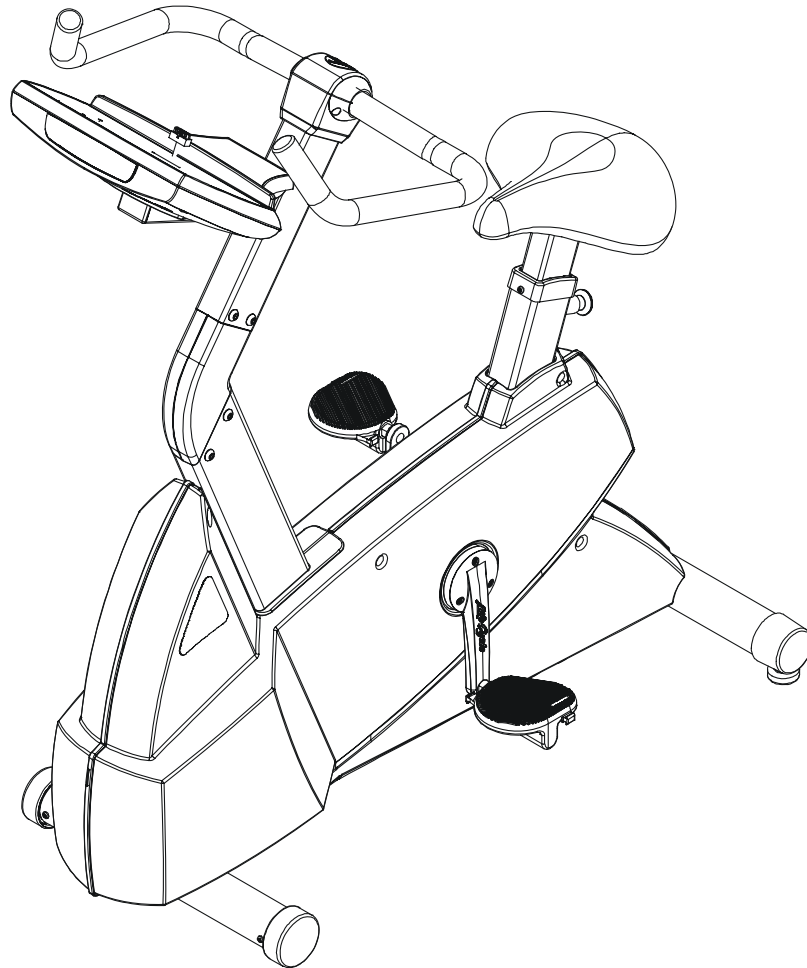

LifeFitness

Classic Upright Bike CLSC-XXXX-01

Customer Support Services
PARTS MANUAL rev 09 Apr 2008

Miscellaneous	3
Console Components.....	4
Console Mounting Screws and Polar Covers	5
Alternator w/Pulley	6
Crankshaft and Bearing Assembly	7
Intermediate Shaft and Bearing Assembly	8
Seat Latch Assembly	9
Seat Post Assembly.....	10
Seat Post Shrouds	11
Idler Bracket Assembly	12
Console Support Assembly	13
Left Side Shroud and Crank Arm	14
Right Side Shroud and Crank Arm.....	15
PCB Mounting Bracket Assembly	16
Front Wheels	17
Resistor Assembly	18
Handlebar Assembly	19
Belts	20
Cables	21

Description	Part No.
OPERATION MANUAL	M051-00K63-A263
HARDWARE BAG	GK63-00002-0044
NETWORK C-SAFE KIT	GK63-00002-0003
POWER OPTION KIT - 120V	GK63-00002-0005
POWER OPTION KIT - 220/50 UK	GK63-00002-0039
POWER OPTION KIT - 240V+ AUS	GK63-00002-0040
POWER OPTION KIT - 220/50	GK63-00002-0041
TOUCH UP PAINT: SPRAY CAN .5 OZ BOTTLE W/APPLICATOR .33 OZ PEN	0017-00008-0204 0017-00008-0205 0017-00008-0206
SERVICE MANUAL	M051-00K63-A009