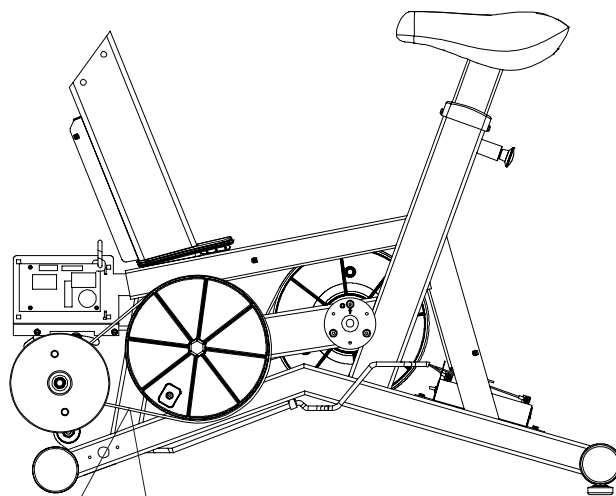

Screw
0017-00101-1741

Right Seat Post Shroud
OK63-01092-0009

PCB Mounting Bracket Assembly
AK63-00049-0000

Front Wheels
AK63-00017-0001

Alternator Belt
OK63-01065-0000

Intermediate Belt
OK63-01066-0001

**CABLE ASSEMBLY
POWER CONTROL TO ALTERNATOR
AK63-00029-0001**

**CONSOLE TO ACB CABLE
AK63-00037-0002**

**CABLE ASSEMBLY
AK63-00028-0001**

**LIFE PULSE EXTENSION
AK63-00069-0000**

**LOWER CONSOLE
CABLE
AK63-00038-0000**

UPPER CONSOLE

**POLAR CABLE
AK36-00021-0003
POLAR CABLE W/BACKET
AK63-00120-0000**