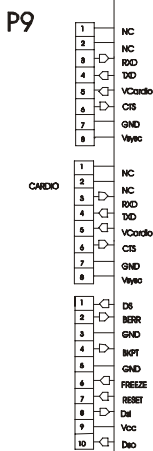

Alternator w/Pulley
Ak63-00093-0000

Intermediate Shaft and
Bearing Assembly Kit
GK63-00002-0007

Retaining Ring
0017-00100-0242

Clutch Assembly
AK63-00026-0000

DELRIN Washers
0017-00104-0455

Spacer

Left Seat Post Shroud
OK63-01092-0010

Screw
0017-00101-1741

Right Seat Post Shroud
OK63-01092-0009

PCB Mounting Bracket Assembly
AK63-00049-0000

Front Wheels
AK63-00017-0001

Alternator Belt
OK63-01065-0000

Intermediate Belt
OK63-01066-0001

**CABLE ASSEMBLY
POWER CONTROL TO ALTERNATOR
AK63-00029-0001**

**CONSOLE TO ACB CABLE
AK63-00037-0002**

**CABLE ASSEMBLY
AK63-00028-0001**

**LIFE PULSE EXTENSION
AK63-00069-0000**

**LOWER CONSOLE
CABLE
AK63-00038-0000**

UPPER CONSOLE

**POLAR CABLE
AK36-00021-0003
POLAR CABLE W/BACKET
AK63-00120-0000**