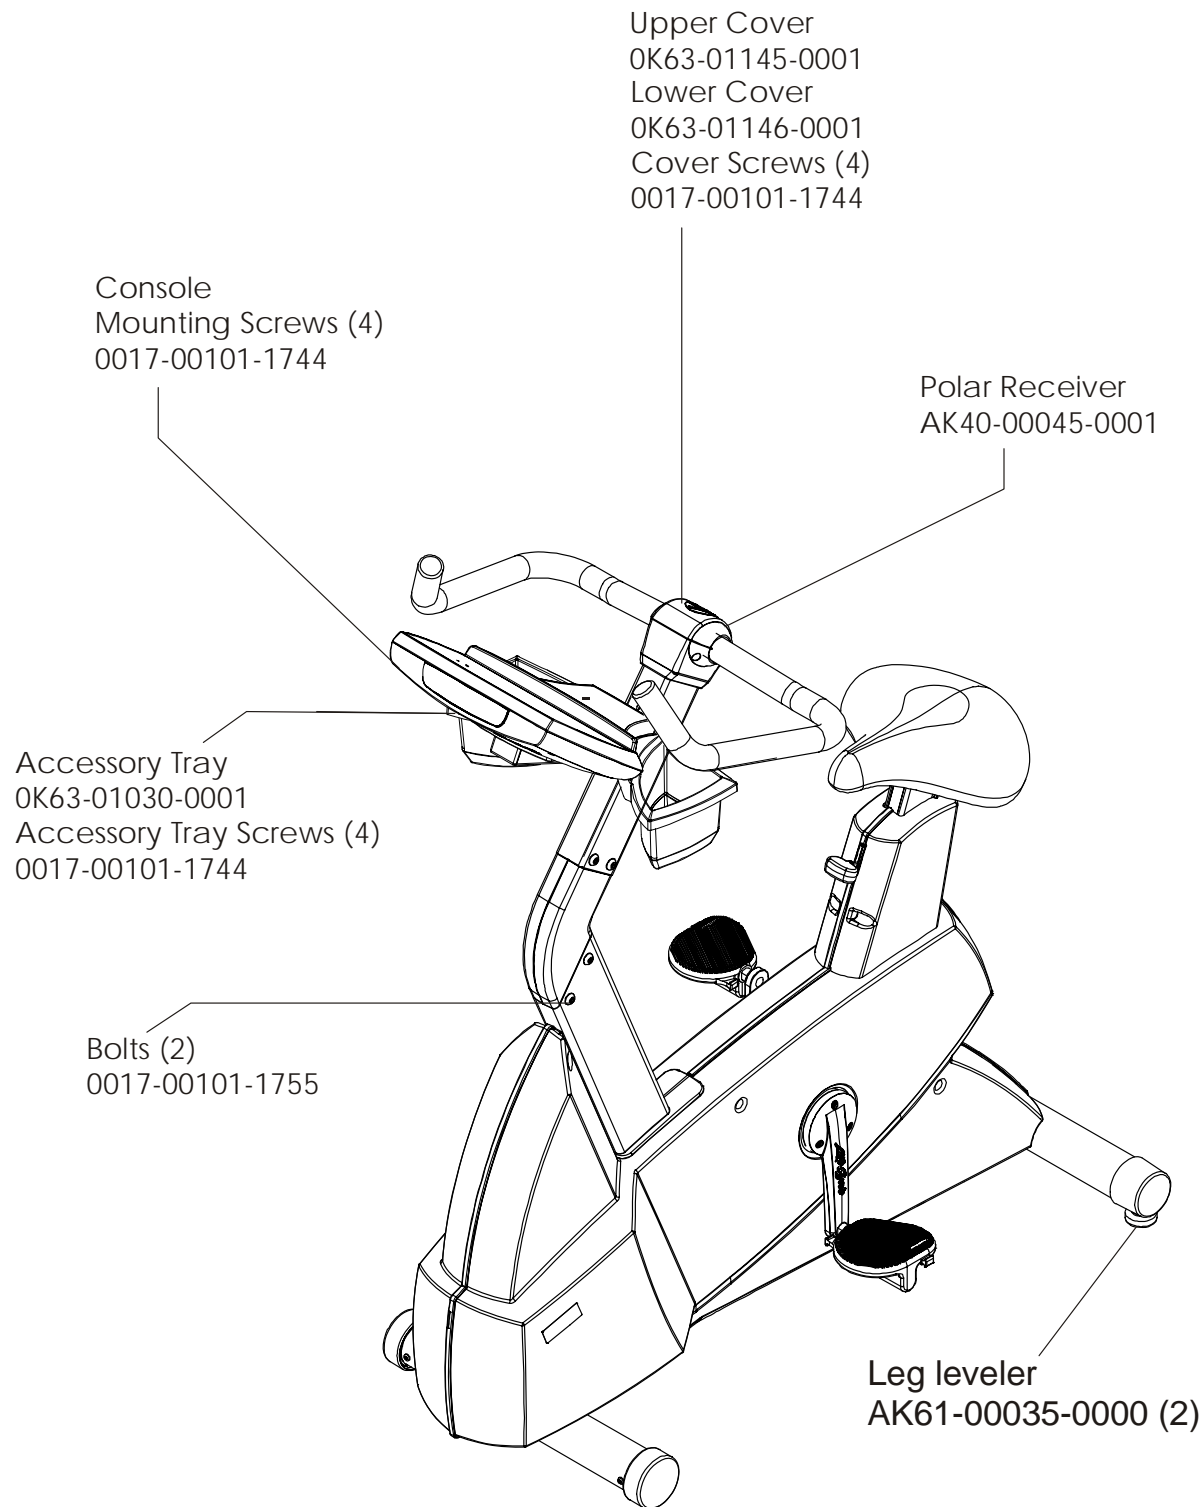

LifeFitness

Classic Upright Bike CLSC-XXXX-01

Customer Support Services
PARTS MANUAL rev 09 Apr 2008

Miscellaneous	3
Console Components.....	4
Console Mounting Screws and Polar Covers	5
Alternator w/Pulley	6
Crankshaft and Bearing Assembly	7
Intermediate Shaft and Bearing Assembly	8
Seat Latch Assembly	9
Seat Post Assembly.....	10
Seat Post Shrouds	11
Idler Bracket Assembly	12
Console Support Assembly	13
Left Side Shroud and Crank Arm	14
Right Side Shroud and Crank Arm.....	15
PCB Mounting Bracket Assembly	16
Front Wheels	17
Resistor Assembly	18
Handlebar Assembly	19
Belts	20
Cables	21

Description	Part No.
OPERATION MANUAL	M051-00K63-A263
HARDWARE BAG	GK63-00002-0044
NETWORK C-SAFE KIT	GK63-00002-0003
POWER OPTION KIT - 120V	GK63-00002-0005
POWER OPTION KIT - 220/50 UK	GK63-00002-0039
POWER OPTION KIT - 240V+ AUS	GK63-00002-0040
POWER OPTION KIT - 220/50	GK63-00002-0041
TOUCH UP PAINT: SPRAY CAN .5 OZ BOTTLE W/APPLICATOR .33 OZ PEN	0017-00008-0204 0017-00008-0205 0017-00008-0206
SERVICE MANUAL	M051-00K63-A009

Alternator w/Pulley
Ak63-00093-0000

Intermediate Shaft and
Bearing Assembly Kit
GK63-00002-0007

Retaining Ring
0017-00100-0242

Clutch Assembly
AK63-00026-0000

DELRIN Washers
0017-00104-0455

Spacer

Left Seat Post Shroud
OK63-01092-0010

Screw
0017-00101-1741

Right Seat Post Shroud
OK63-01092-0009

PCB Mounting Bracket Assembly
AK63-00049-0000

Front Wheels
AK63-00017-0001

Alternator Belt
OK63-01065-0000

Intermediate Belt
OK63-01066-0001

**CABLE ASSEMBLY
POWER CONTROL TO ALTERNATOR
AK63-00029-0001**