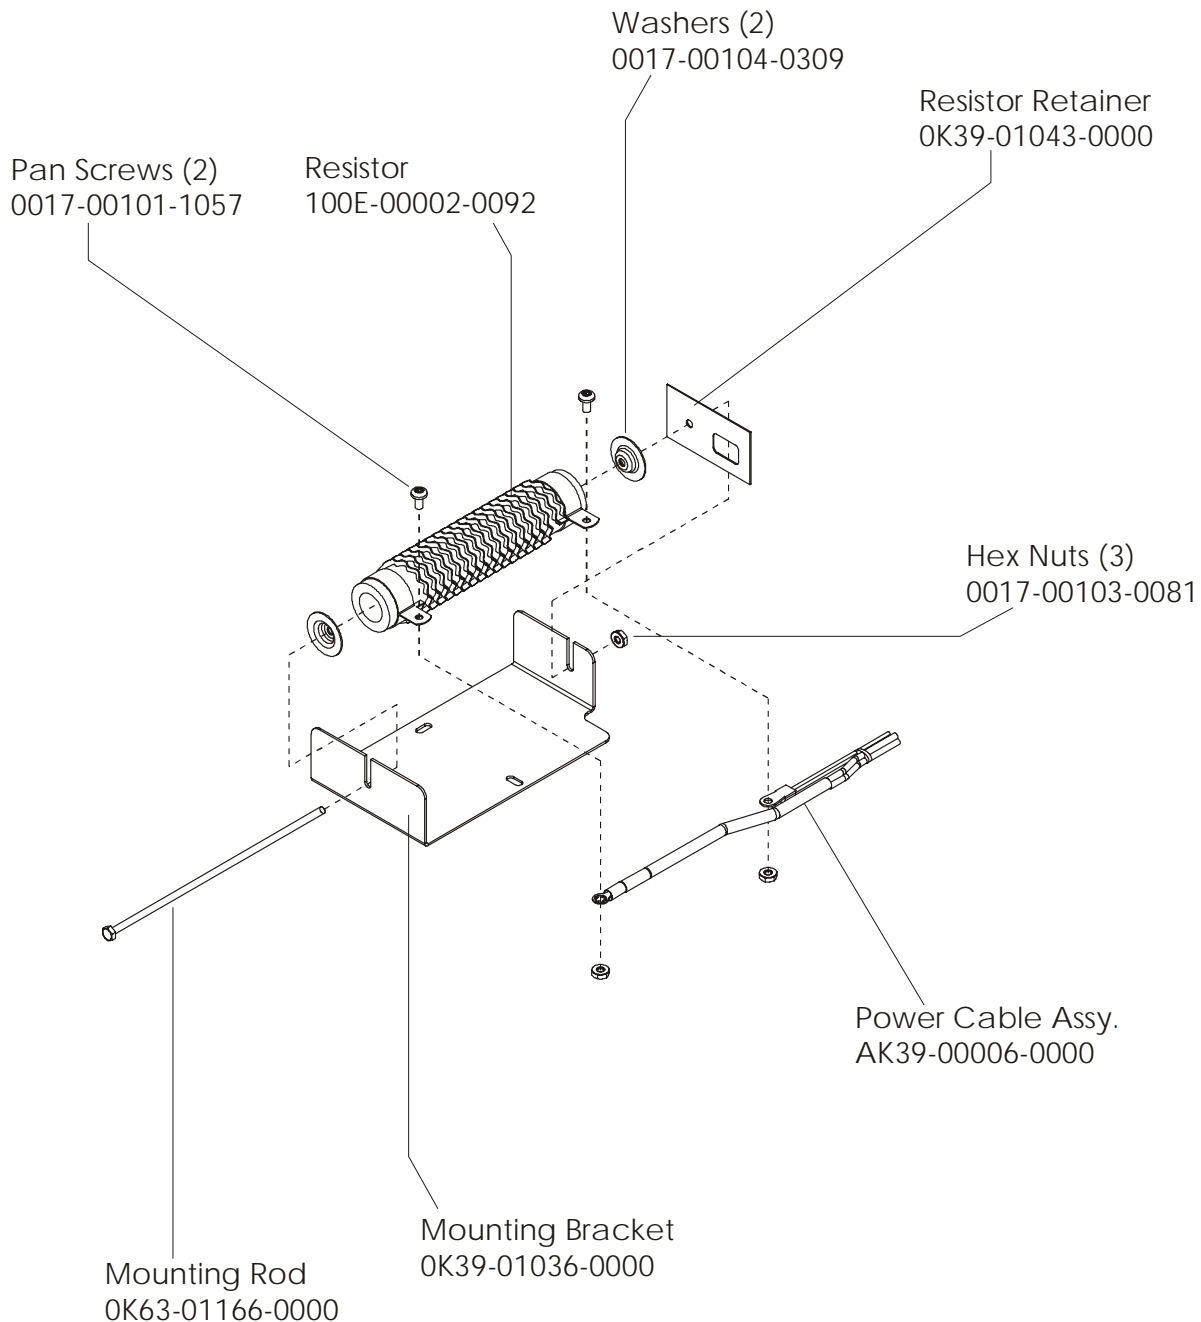

Resistor Assembly
AK39-00020-0001