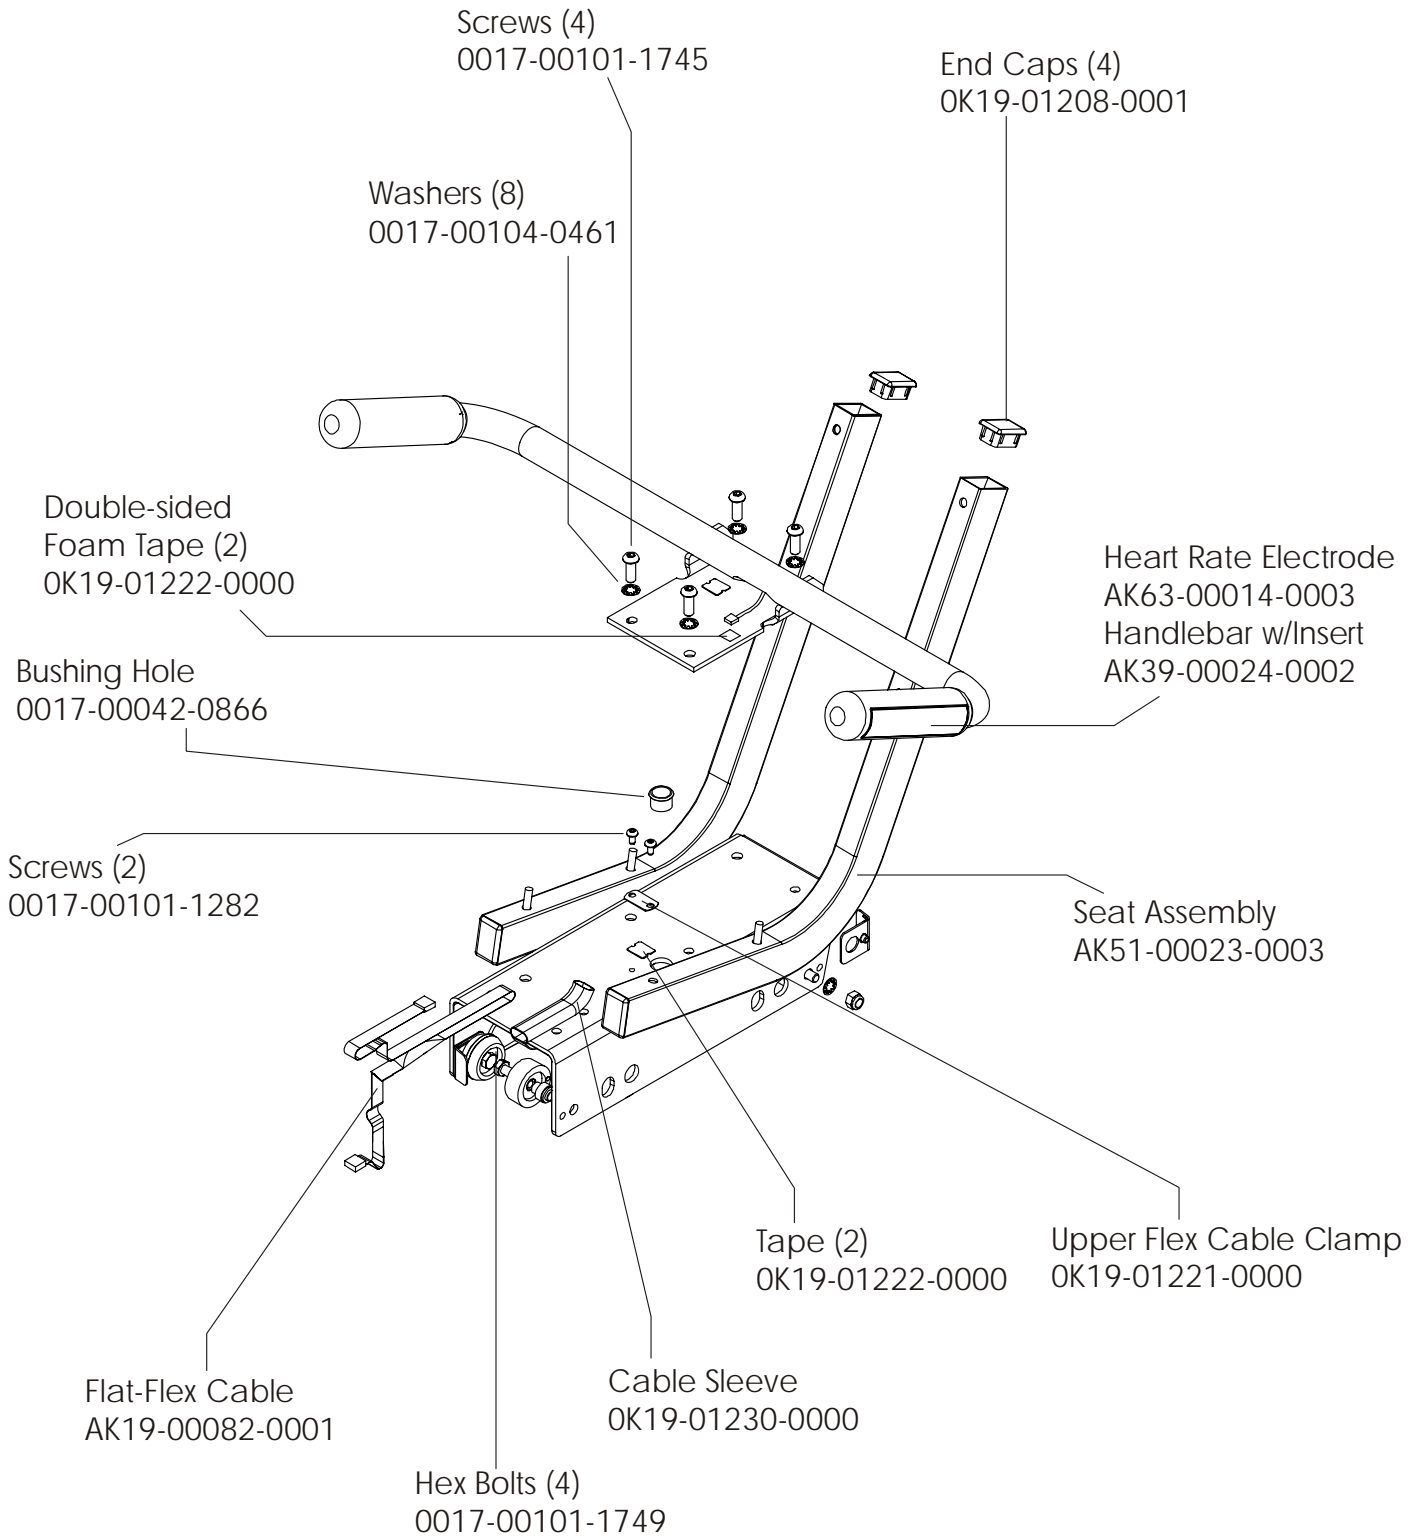

Seat Bottom Assembly 15

Seat Frame Assembly 16

Seat Pads and Accessory Tray 17

Extrusion Assembly..... 18

Seat Locking Assembly 19

Wheel and Leveler 20

Cables 21

Description	Part No.
OPERATION MANUAL	M051-00K39-A167
POWER OPTION KIT 120V	GK39-00002-0002
POWER OPTION KIT 240/50V UK	GK39-00002-0004
POWER OPTION KIT 240V+AUS	GK39-00002-0005
POWER OPTION KIT 230/50V CON	GK39-00002-0006
HARDWARE BAG	GK39-00002-0008
TOUCH UP PAINT: SPRAY CAN .5 OZ BOTTLE W/APPLICATOR .33 OZ PEN	0017-00008-0204 0017-00008-0205 0017-00008-0206
SERVICE MANUAL	M051-00K39-A012

Resistor Assembly
AK39-00020-0001

Power Control Board Assembly
AK39-00022-0001

Alternator w/Pulley Assembly
AK63-00093-0000

Alternator Pulley
OK61-02500-0001

Alternator
0017-00009-0841

Locking Nut
0017-00103-0117

Washer
0017-00104-0044

Bolt
0017-00101-0956

Idler Bracket Assembly
AK63-00021-0000

Locking Assembly
AK51-00053-0001

Free Manuals Download Website

<http://myh66.com>

<http://usermanuals.us>

<http://www.somanuals.com>