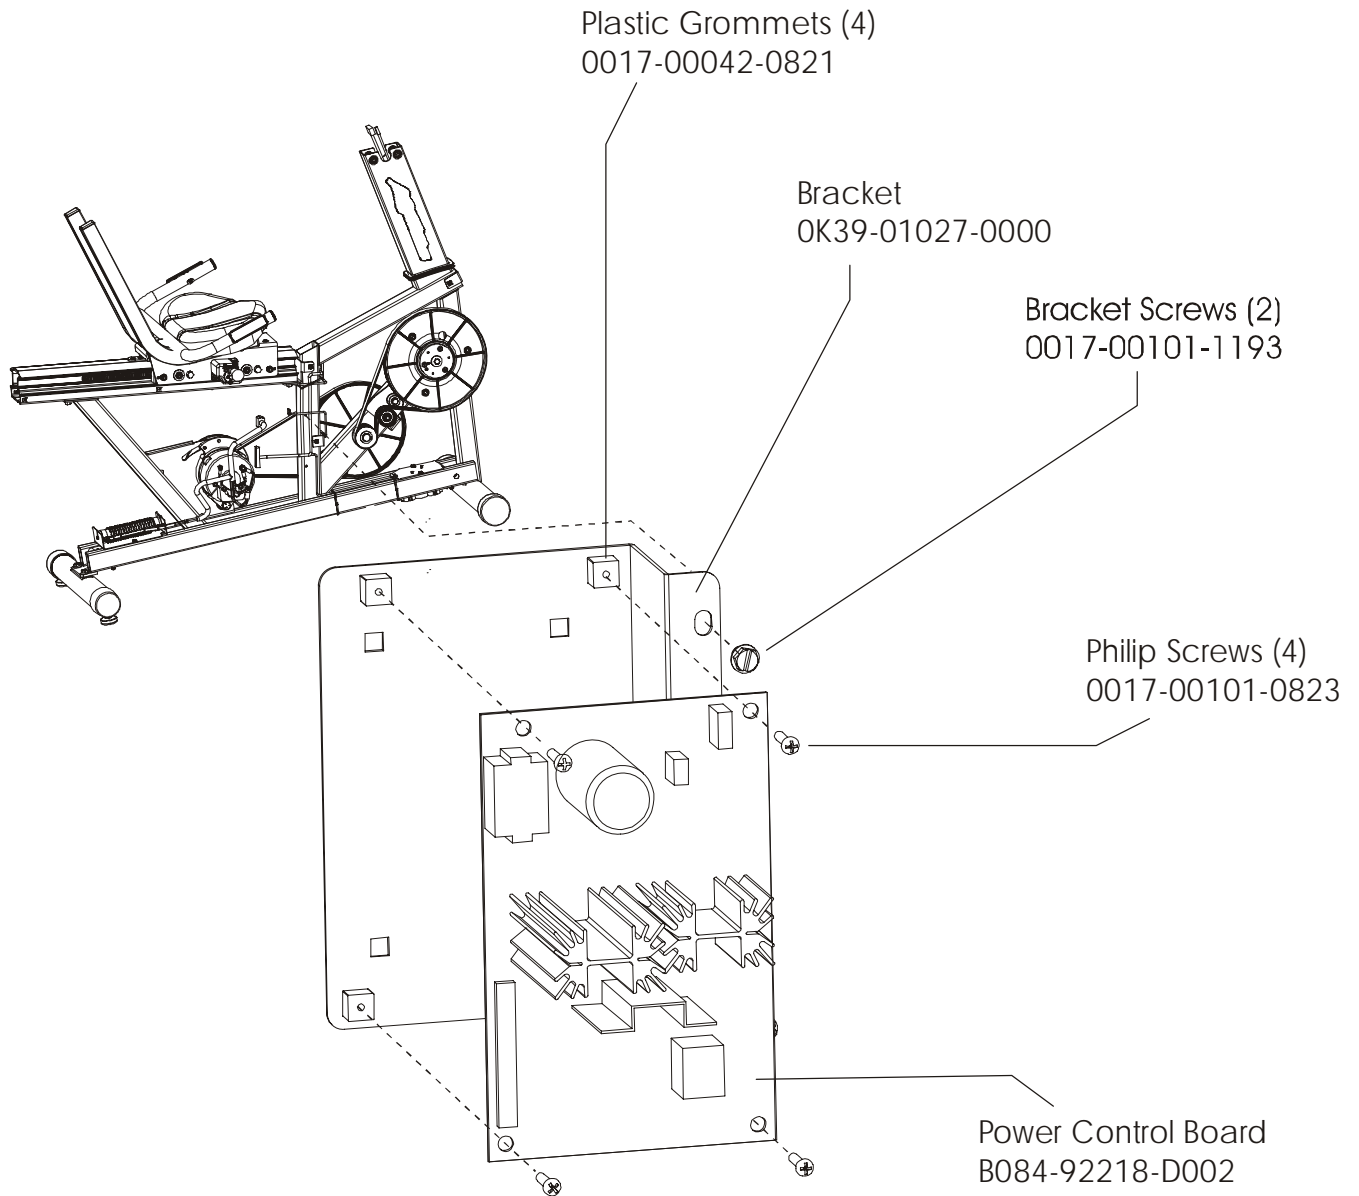

Power Control Board Assembly
AK39-00022-0001