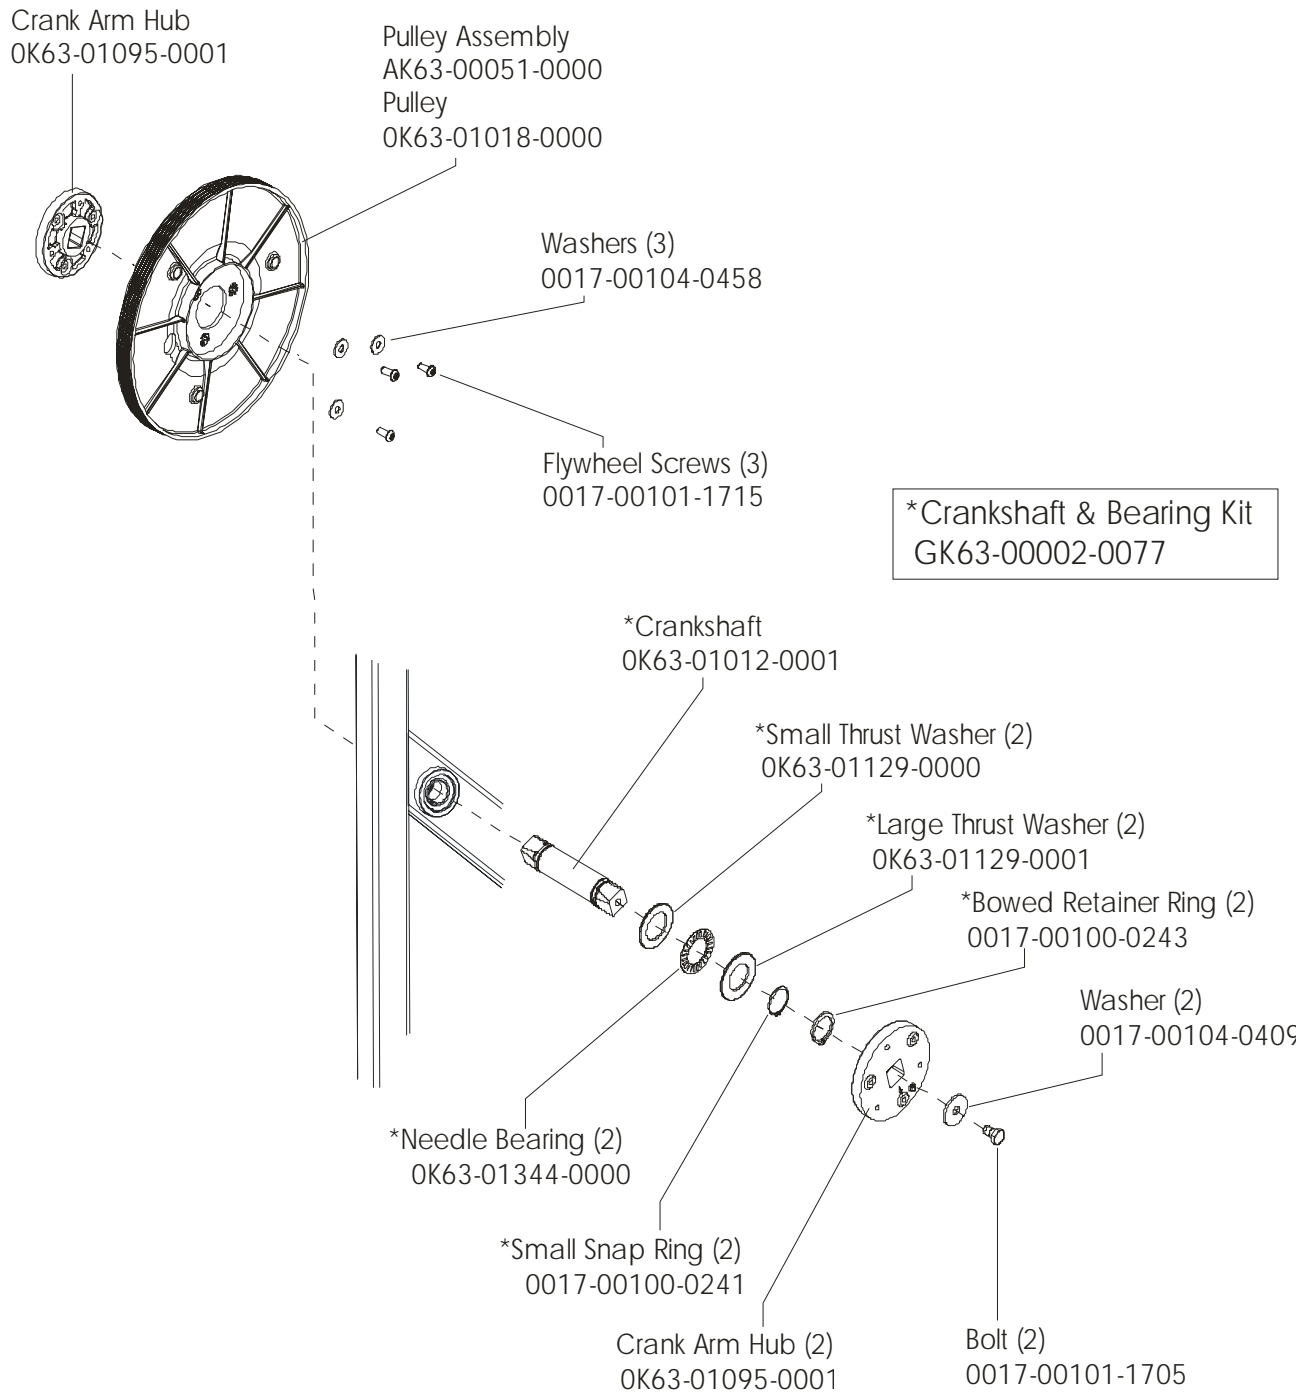

Seat Bottom Assembly 15

Seat Frame Assembly 16

Seat Pads and Accessory Tray 17

Extrusion Assembly..... 18

Seat Locking Assembly 19

Wheel and Leveler 20

Cables 21

Description	Part No.
OPERATION MANUAL	M051-00K39-A167
POWER OPTION KIT 120V	GK39-00002-0002
POWER OPTION KIT 240/50V UK	GK39-00002-0004
POWER OPTION KIT 240V+AUS	GK39-00002-0005
POWER OPTION KIT 230/50V CON	GK39-00002-0006
HARDWARE BAG	GK39-00002-0008
TOUCH UP PAINT: SPRAY CAN .5 OZ BOTTLE W/APPLICATOR .33 OZ PEN	0017-00008-0204 0017-00008-0205 0017-00008-0206
SERVICE MANUAL	M051-00K39-A012

Resistor Assembly
AK39-00020-0001

Power Control Board Assembly
AK39-00022-0001

Alternator w/Pulley Assembly
AK63-00093-0000

Alternator Pulley
OK61-02500-0001

Alternator
0017-00009-0841

Locking Nut
0017-00103-0117

Washer
0017-00104-0044

Bolt
0017-00101-0956

Idler Bracket Assembly
AK63-00021-0000

Locking Assembly
AK51-00053-0001

Free Manuals Download Website

<http://myh66.com>

<http://usermanuals.us>

<http://www.somanuals.com>