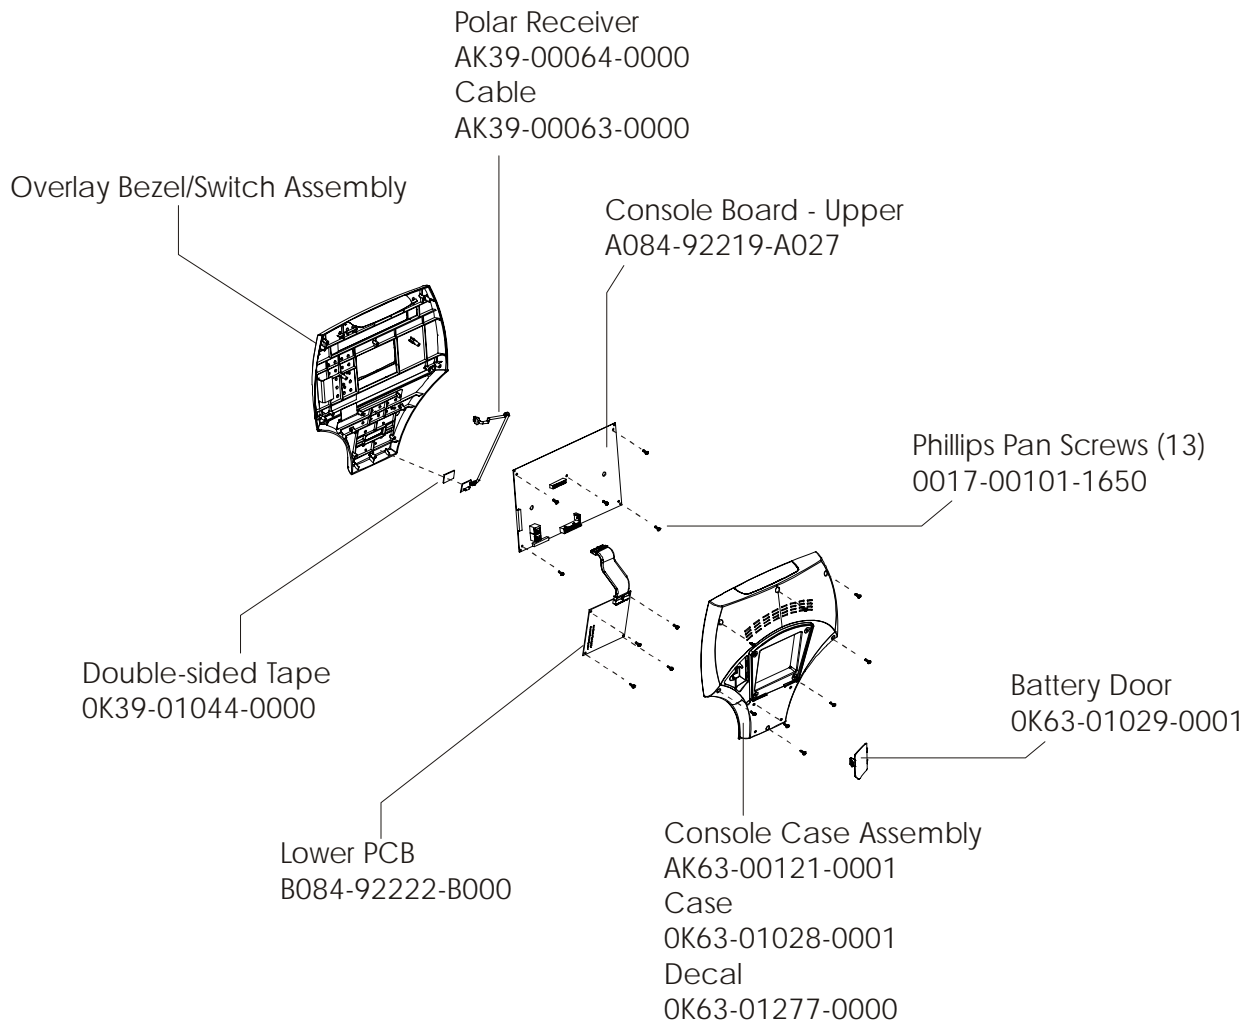

Belts and 6V Battery 7

Resistor Assembly 8

Power Control Board..... 9

Alternator w/Pulley 10

Crankshaft and Bearing Assembly 11

Intermediate Shaft and Bearing Assembly 12

Idler Bracket Assembly 13

Seat Assembly 14

Seat Bottom Assembly 15

Seat Frame Assembly 16

Seat Pads and Accessory Tray 17

Extrusion Assembly..... 18

Seat Locking Assembly 19

Wheel and Leveler 20

Cables 21

Description	Part No.
OPERATION MANUAL	M051-00K39-A167
POWER OPTION KIT 120V	GK39-00002-0002
POWER OPTION KIT 240/50V UK	GK39-00002-0004
POWER OPTION KIT 240V+AUS	GK39-00002-0005
POWER OPTION KIT 230/50V CON	GK39-00002-0006
HARDWARE BAG	GK39-00002-0008
TOUCH UP PAINT: SPRAY CAN .5 OZ BOTTLE W/APPLICATOR .33 OZ PEN	0017-00008-0204 0017-00008-0205 0017-00008-0206
SERVICE MANUAL	M051-00K39-A012