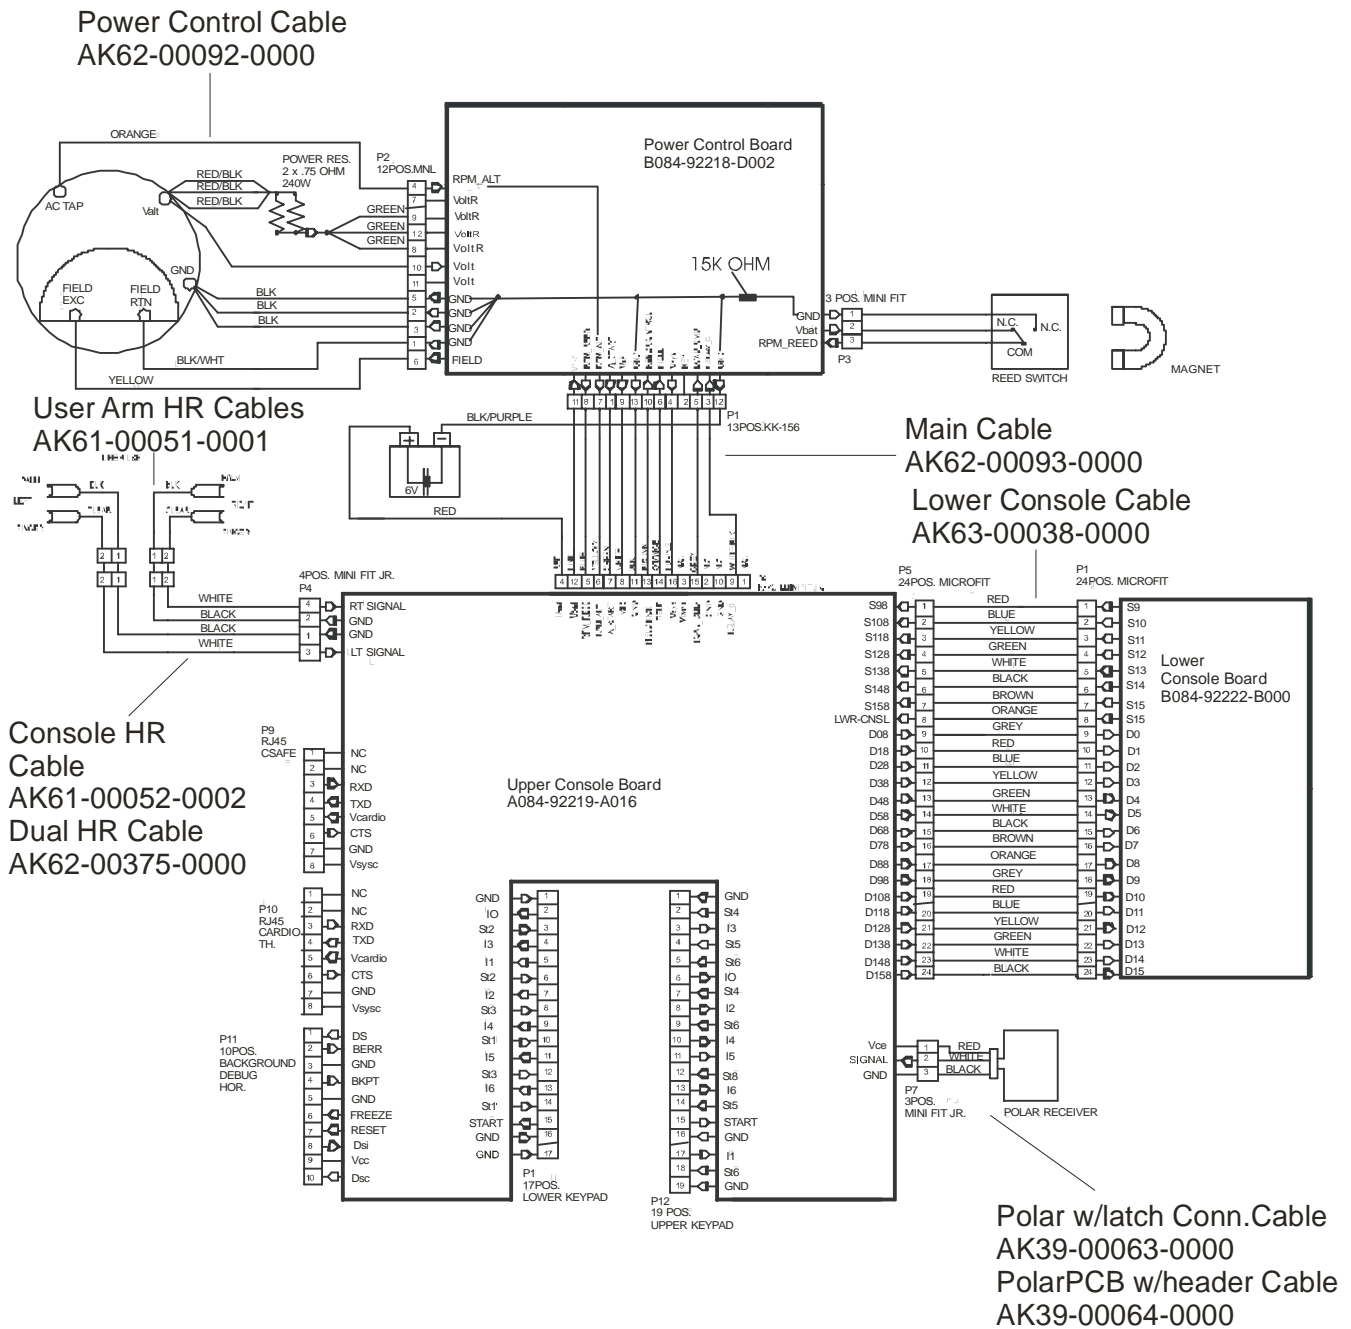

Service Kit  
GK62-00002-0045  
kit contents:  
Intermediate Shaft (1)  
Bearings (2)  
Bearing Flanges (2 sets)  
Nuts (4)  
Washers (4)