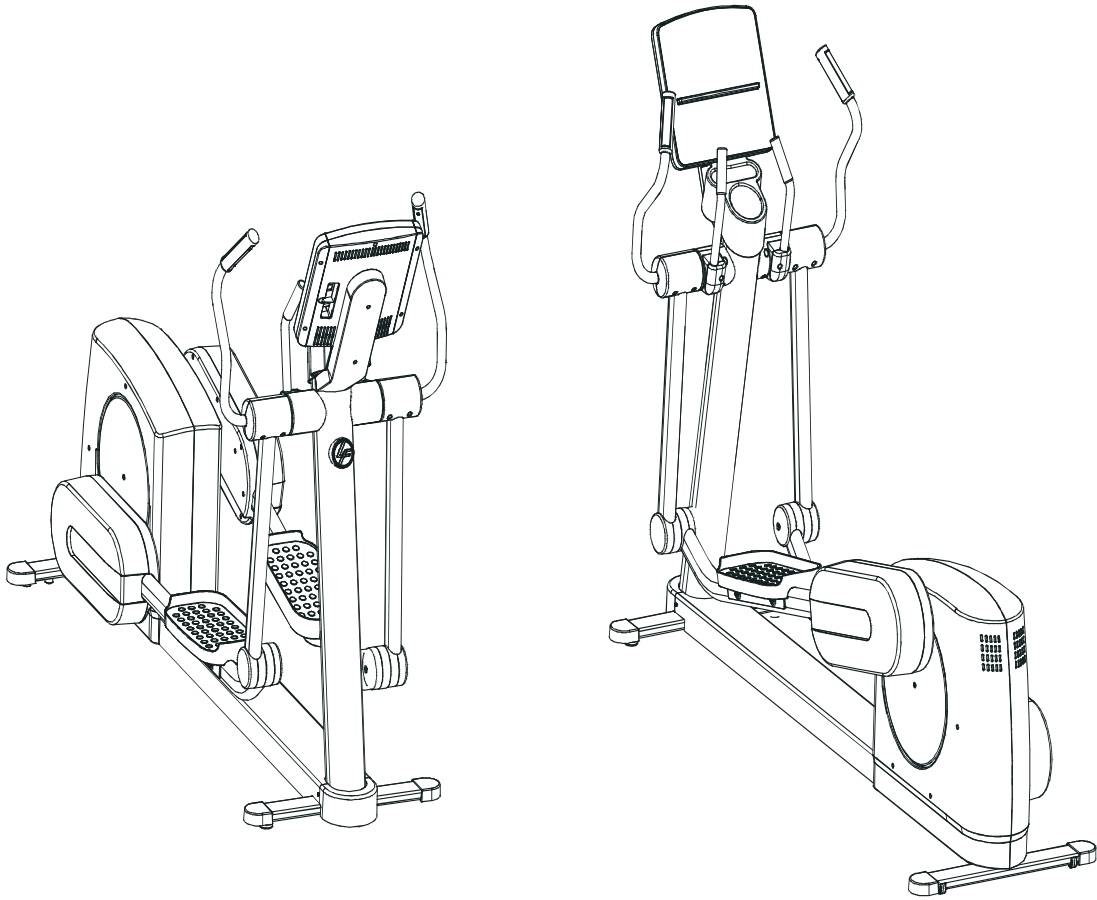

# LifeFitness

Classic Cross-trainer CLSXH-0XXX-02  
(international only)

## Customer Support Services PARTS MANUAL rev 25 Nov 2009

Console Support and Deadshaft Covers .....	4
Handlebars and Bullhorns .....	5
Console and Related Components .....	6
Upper Frame Hardware .....	7
Rocker Arms and Pedal Levers .....	8
Crank Cover and Lower Caps .....	9
Lower Frame Shrouds and Hardware .....	10
Pedal Lever Components .....	11
PCB, Battery, Reed Switch, and Bracket .....	12
Bearing Insert Assembly .....	13
Crank Arm Pulley Assembly .....	14
Drive Module .....	15
Drive Module Hardware .....	16
Cables .....	17

Description	Part No.
OPERATION MANUAL (CD)	OKCD-02003-0001
SERVICE MANUAL	M051-00K62-A149
TOUCH UP PAINT: SPRAY CAN .5 OZ BOTTLE W/APPLICATOR .33 OZ PEN	0017-00008-0204 0017-00008-0205 0017-00008-0206
HARDWARE BAG	AK62-00152-0001
ACCESS PANEL ASSEMBLY CONSISTS OF: 120" COAX CABLE 120" POWER EXTENSION CABLE BRACKET F-TYPE PANEL CONNECTOR #8 PLASTIC GROMMET	AK62-00210-0000 AK32-00020-0002 AK32-00078-0001 OK62-01179-0001 0017-00021-2846 0017-00042-0754
PLUG IN OPTION 120/60	GK62-00002-0018
PLUG IN OPTION 240/50 UK	GK62-00002-0019
PLUG IN OPTION 240v AUS	GK62-00002-0020
PLUG IN OPTION 230/50 CONT	GK62-00002-0021

This treadmill has both Lifepulse sensors and telemetry for reading heart rate.

Console Support  
AK62-00123-0000  
Console Support Cap  
0K62-01030-0001  
(Stealth Gray)  
Console Support  
Shroud  
0K62-01023-0001  
Console Support  
Grommet  
0017-00042-0754