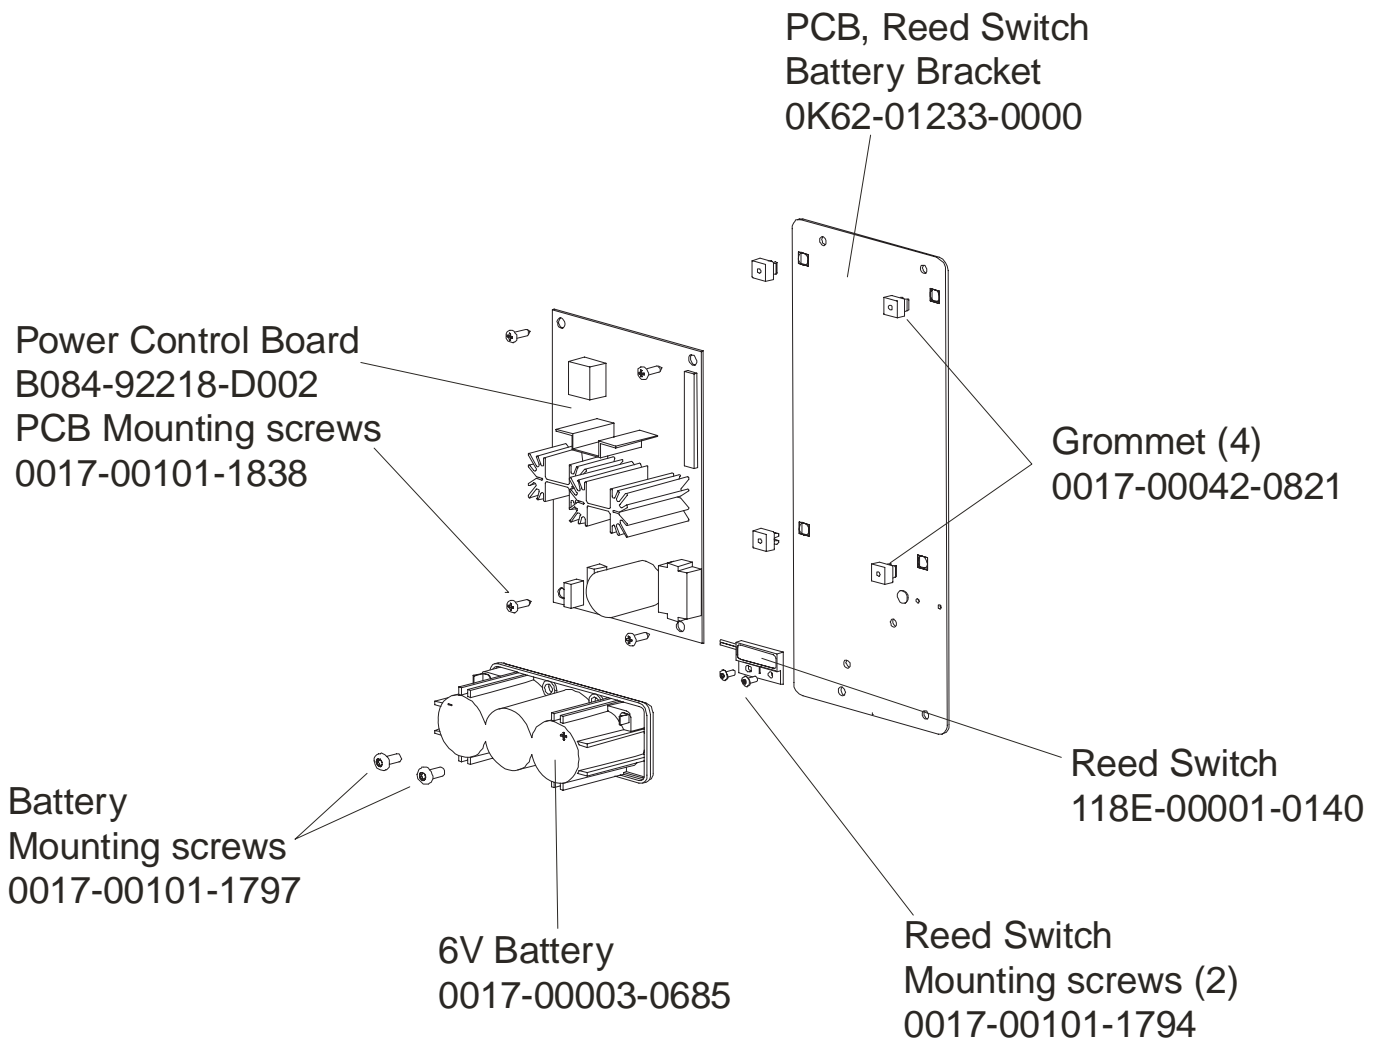

Items Not Shown:

Accessory Tray	0K62-01022-0001 (Stealth Gray)
Mounting Screws (2)	0017-00101-1846

Bearing Insert Assembly  
AK62-00299-0000

Service Kit  
GK62-00002-0044  
kit contents:  
Crankshaft (1)  
Bearings (2)  
Bearing Flanges (2 sets)  
Nuts (4)  
Washers (4)