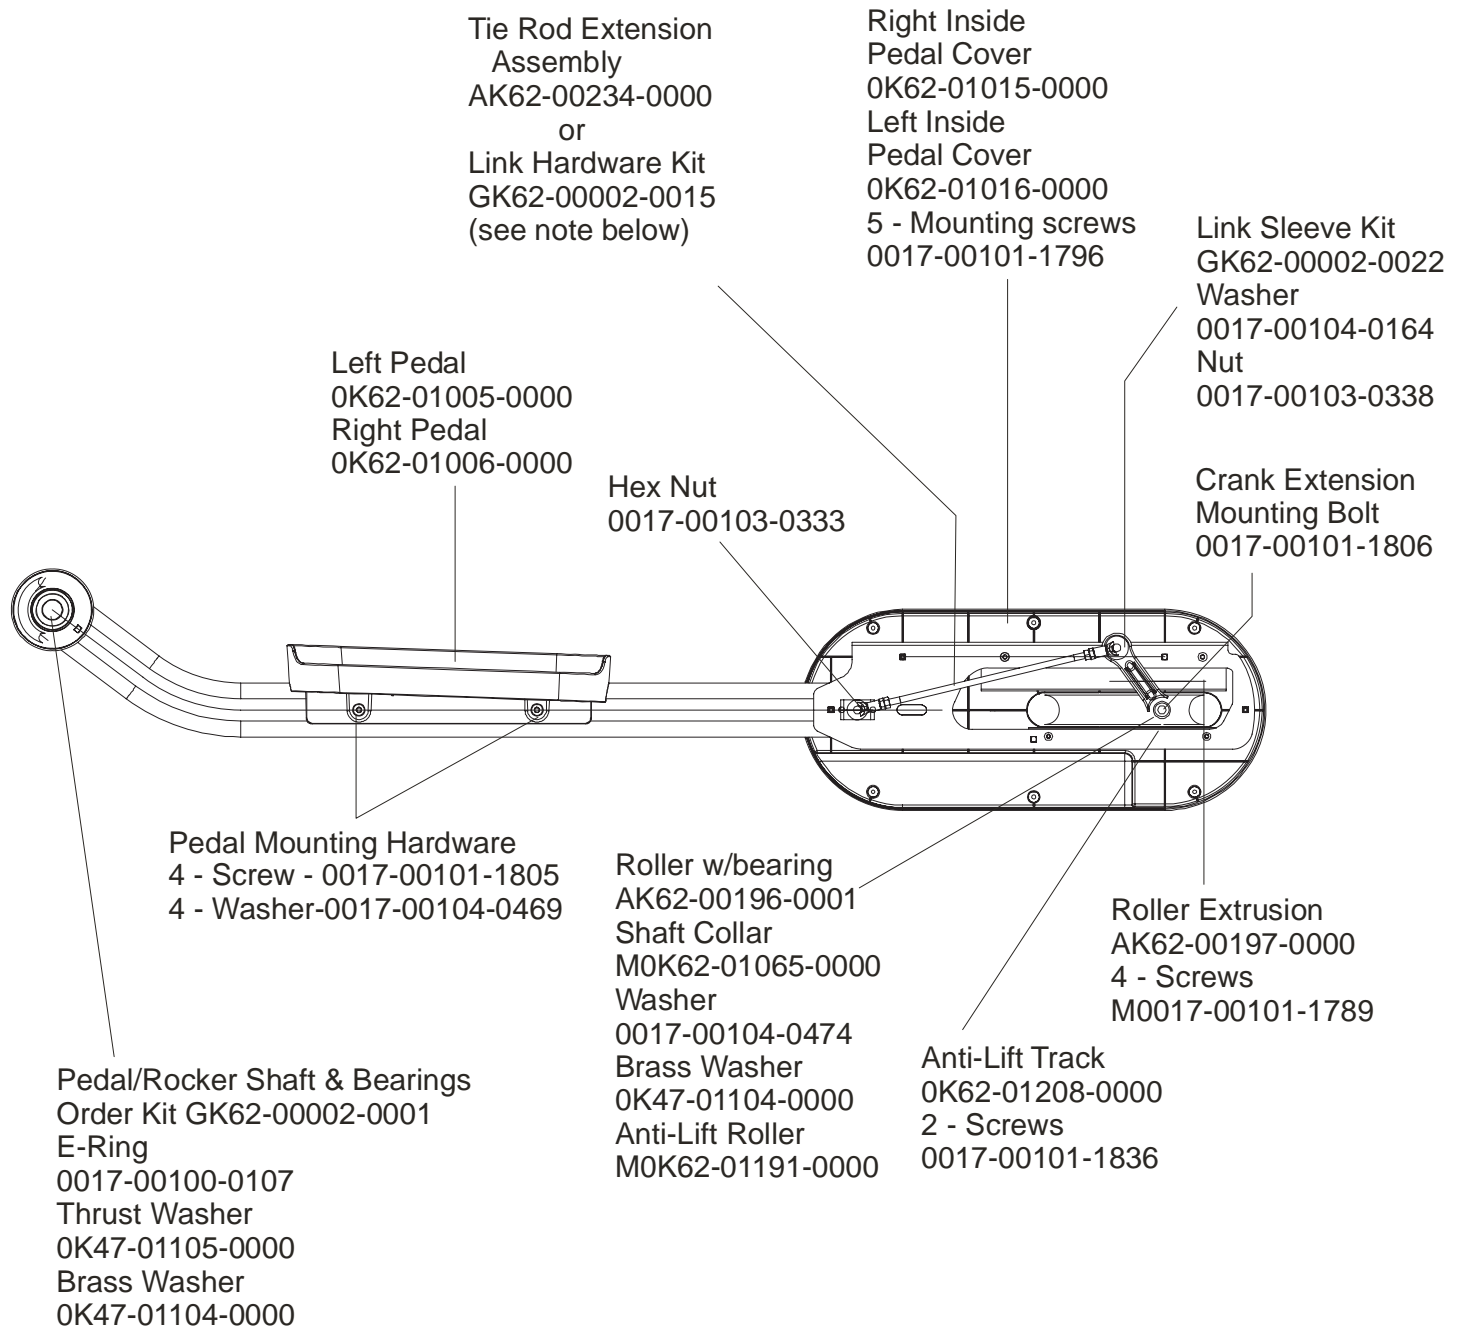

Items Not Shown:

Accessory Tray	0K62-01022-0001 (Stealth Gray)
Mounting Screws (2)	0017-00101-1846

Bearing Insert Assembly  
AK62-00299-0000

Service Kit  
GK62-00002-0044  
kit contents:  
Crankshaft (1)  
Bearings (2)  
Bearing Flanges (2 sets)  
Nuts (4)  
Washers (4)

Service Kit  
GK62-00002-0045  
kit contents:  
Intermediate Shaft (1)  
Bearings (2)  
Bearing Flanges (2 sets)  
Nuts (4)  
Washers (4)