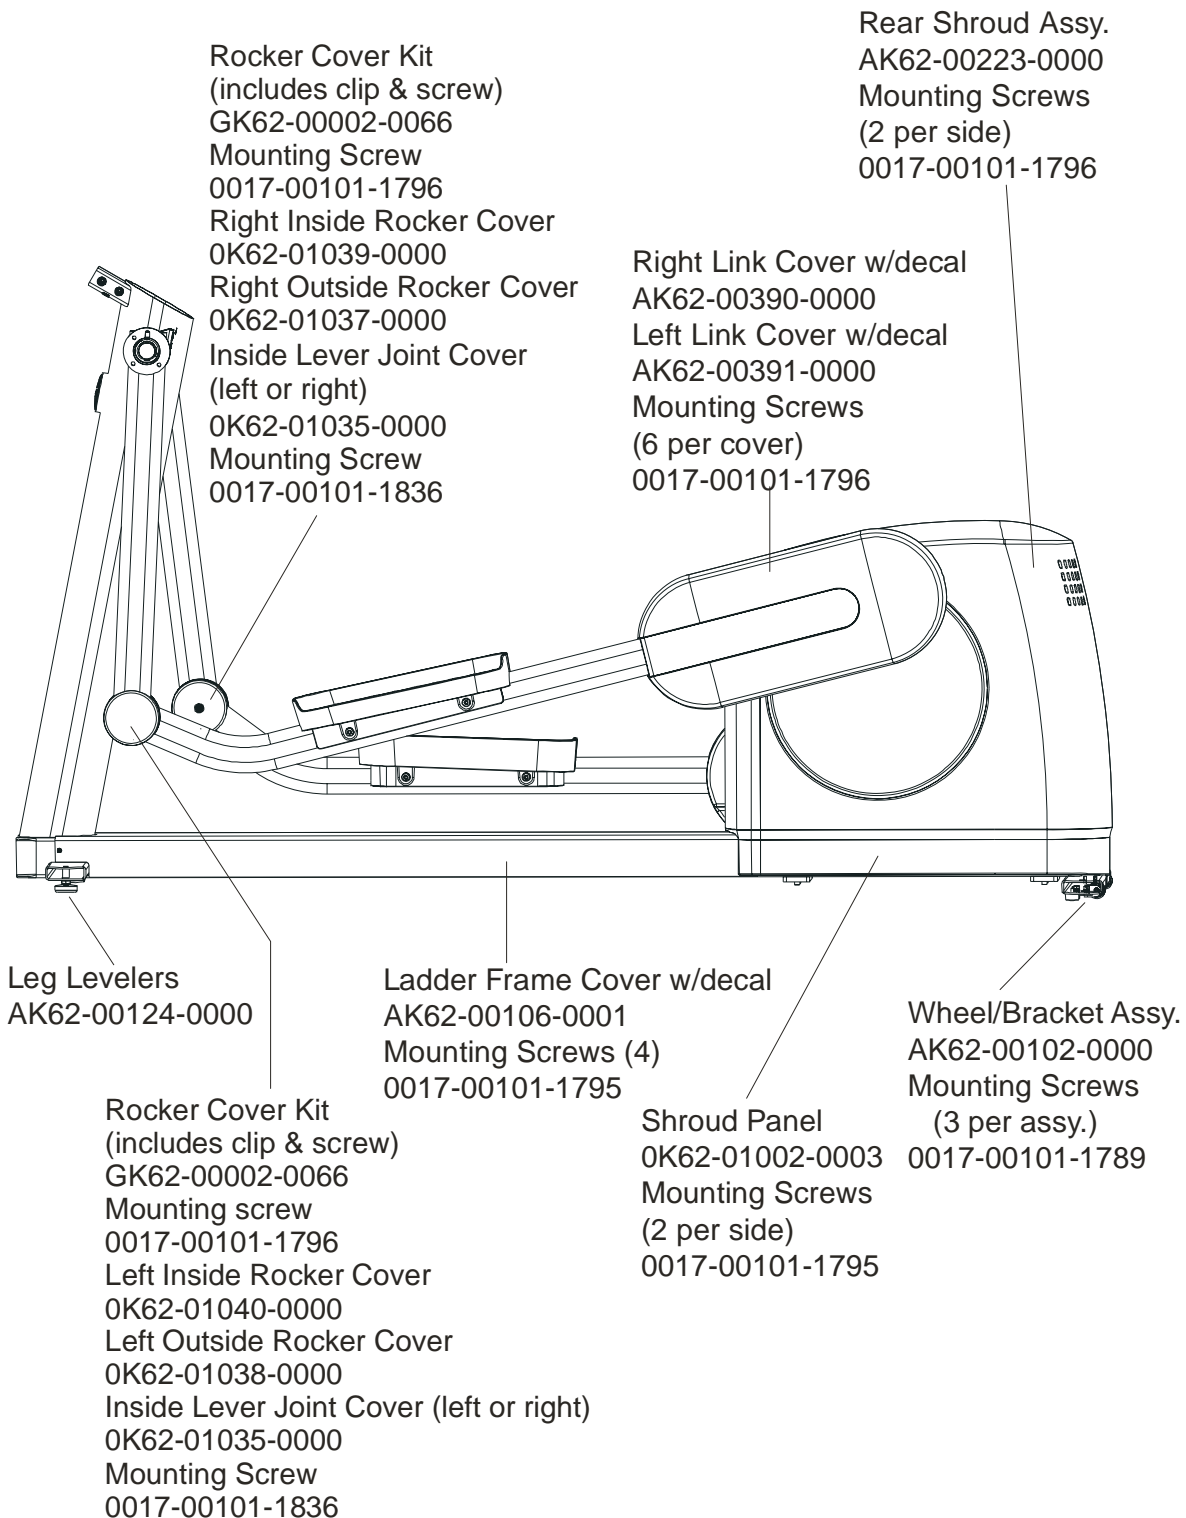

Items Not Shown:

Accessory Tray	0K62-01022-0001 (Stealth Gray)
Mounting Screws (2)	0017-00101-1846

Bearing Insert Assembly  
AK62-00299-0000

Service Kit  
GK62-00002-0044  
kit contents:  
Crankshaft (1)  
Bearings (2)  
Bearing Flanges (2 sets)  
Nuts (4)  
Washers (4)