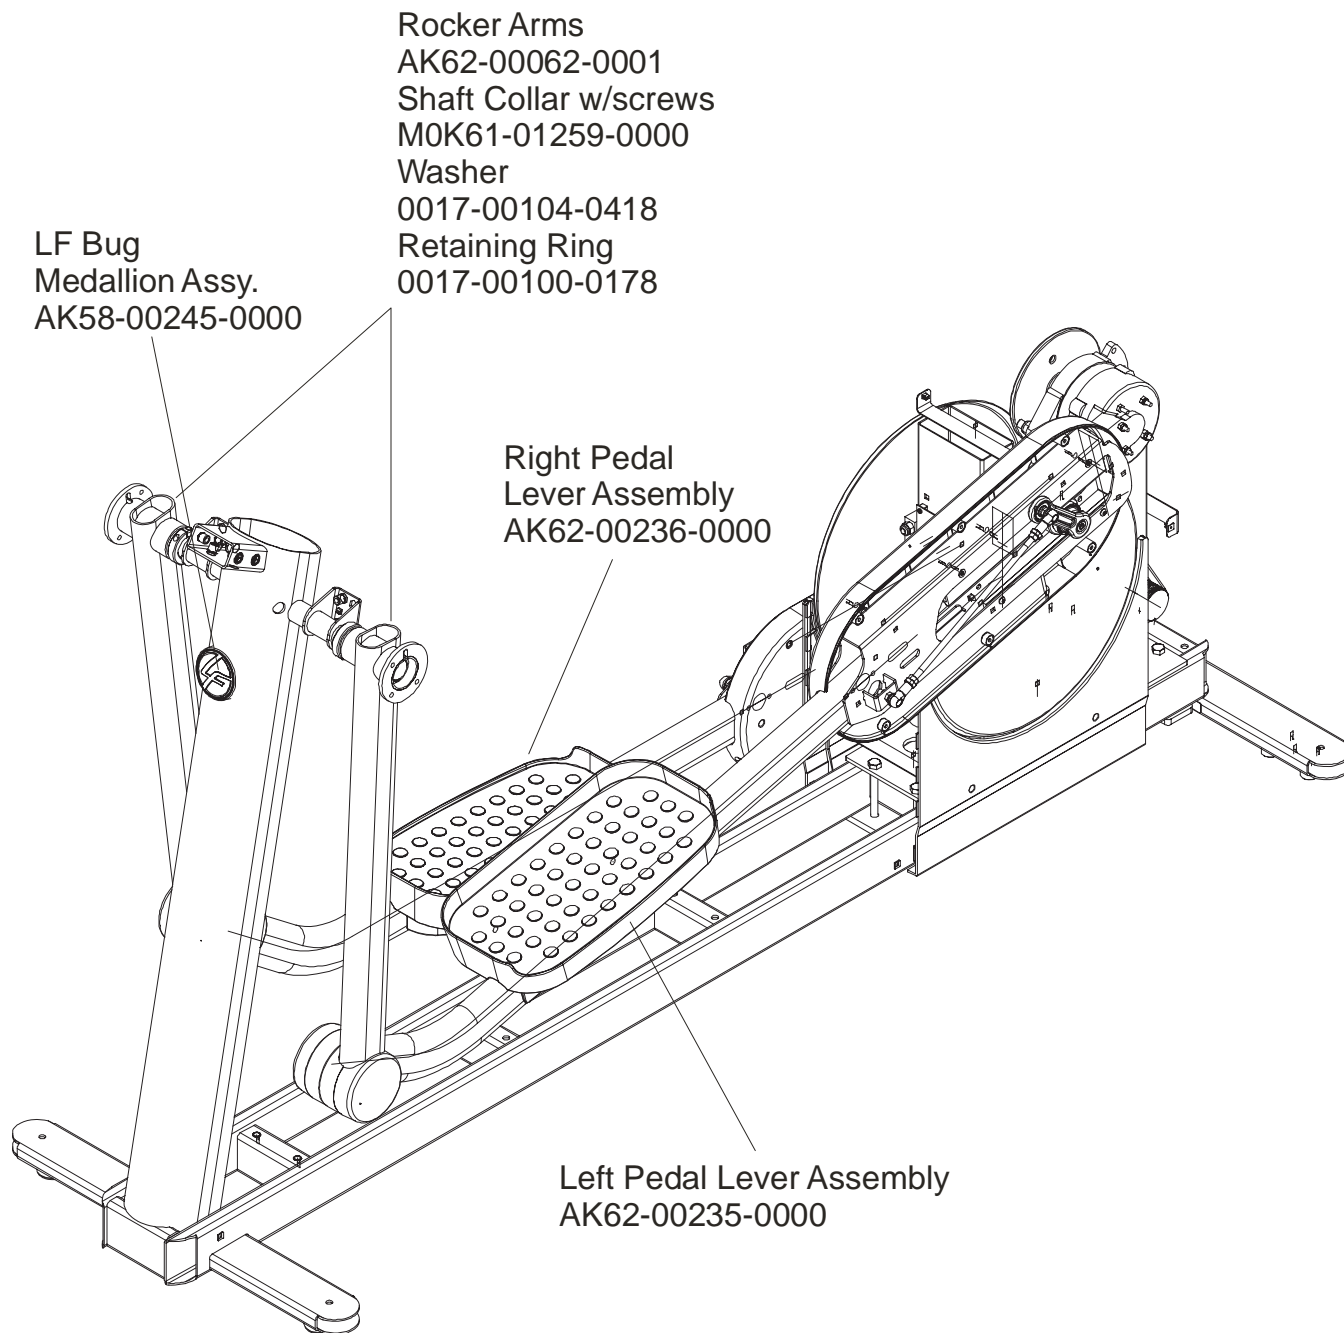

This treadmill has both Lifepulse sensors and telemetry for reading heart rate.

Console Support  
AK62-00123-0000  
Console Support Cap  
0K62-01030-0001  
(Stealth Gray)  
Console Support  
Shroud  
0K62-01023-0001  
Console Support  
Grommet  
0017-00042-0754

Items Not Shown:

Accessory Tray	0K62-01022-0001 (Stealth Gray)
Mounting Screws (2)	0017-00101-1846

Bearing Insert Assembly  
AK62-00299-0000

Service Kit  
GK62-00002-0044  
kit contents:  
Crankshaft (1)  
Bearings (2)  
Bearing Flanges (2 sets)  
Nuts (4)  
Washers (4)