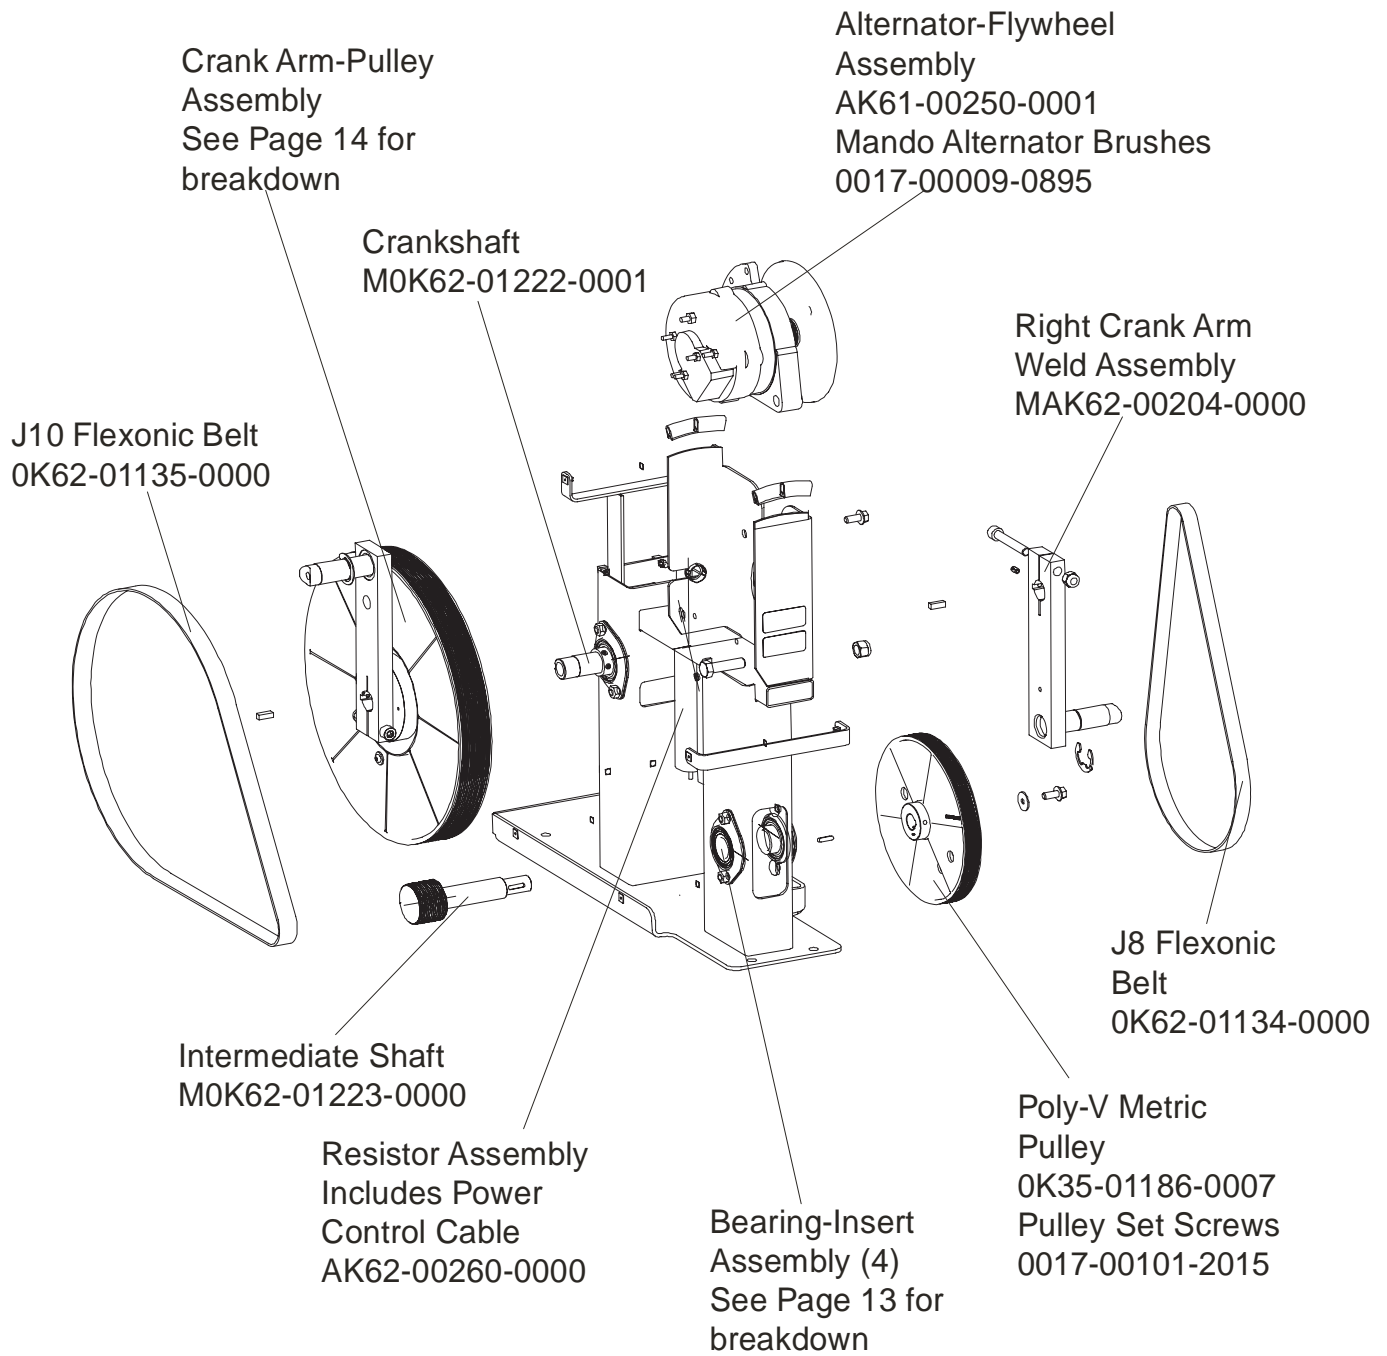

Items Not Shown:

Accessory Tray	0K62-01022-0001 (Stealth Gray)
Mounting Screws (2)	0017-00101-1846

Bearing Insert Assembly  
AK62-00299-0000

Service Kit  
GK62-00002-0044  
kit contents:  
Crankshaft (1)  
Bearings (2)  
Bearing Flanges (2 sets)  
Nuts (4)  
Washers (4)

Service Kit  
GK62-00002-0045  
kit contents:  
Intermediate Shaft (1)  
Bearings (2)  
Bearing Flanges (2 sets)  
Nuts (4)  
Washers (4)