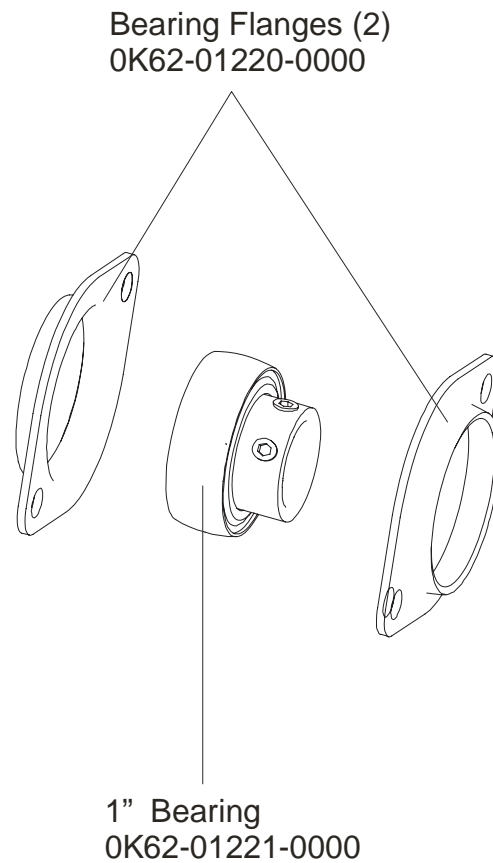

Items Not Shown:

Accessory Tray	0K62-01022-0001 (Stealth Gray)
Mounting Screws (2)	0017-00101-1846

Bearing Insert Assembly  
AK62-00299-0000

Service Kit  
GK62-00002-0044  
kit contents:  
Crankshaft (1)  
Bearings (2)  
Bearing Flanges (2 sets)  
Nuts (4)  
Washers (4)

Service Kit  
GK62-00002-0045  
kit contents:  
Intermediate Shaft (1)  
Bearings (2)  
Bearing Flanges (2 sets)  
Nuts (4)  
Washers (4)