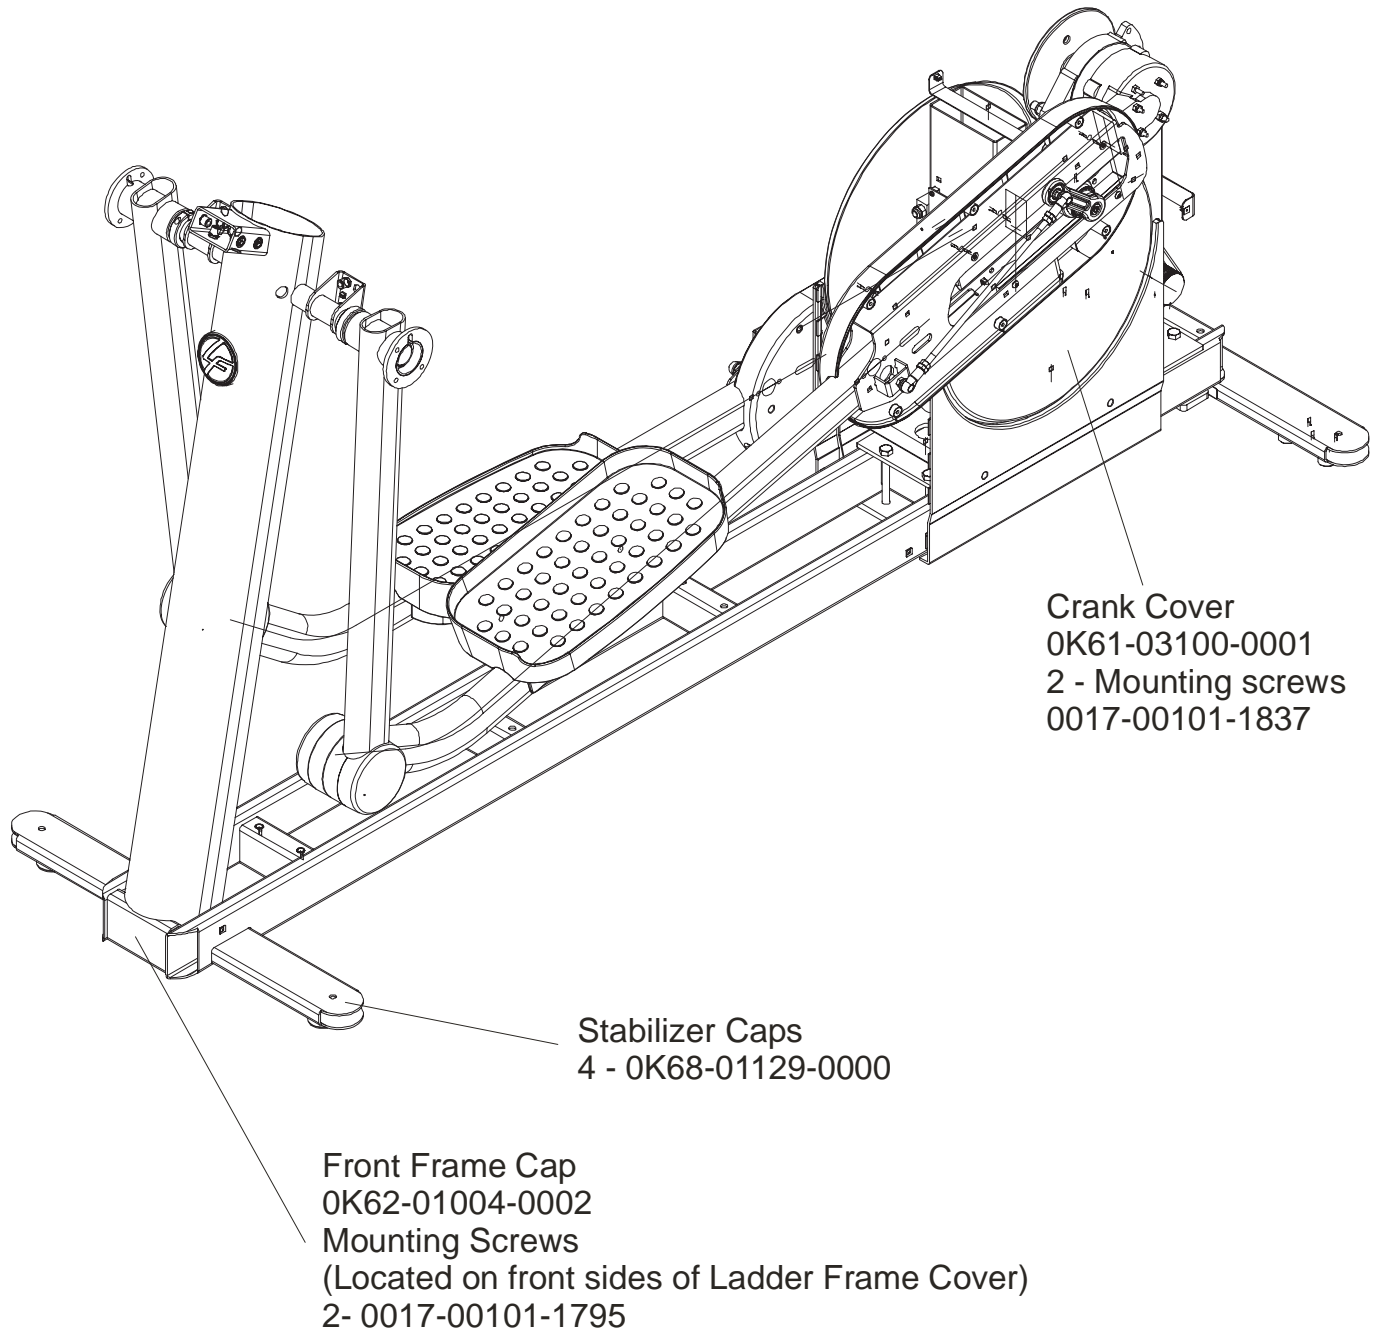

Items Not Shown:

Accessory Tray	0K62-01022-0001 (Stealth Gray)
Mounting Screws (2)	0017-00101-1846

Bearing Insert Assembly  
AK62-00299-0000

Service Kit  
GK62-00002-0044  
kit contents:  
Crankshaft (1)  
Bearings (2)  
Bearing Flanges (2 sets)  
Nuts (4)  
Washers (4)