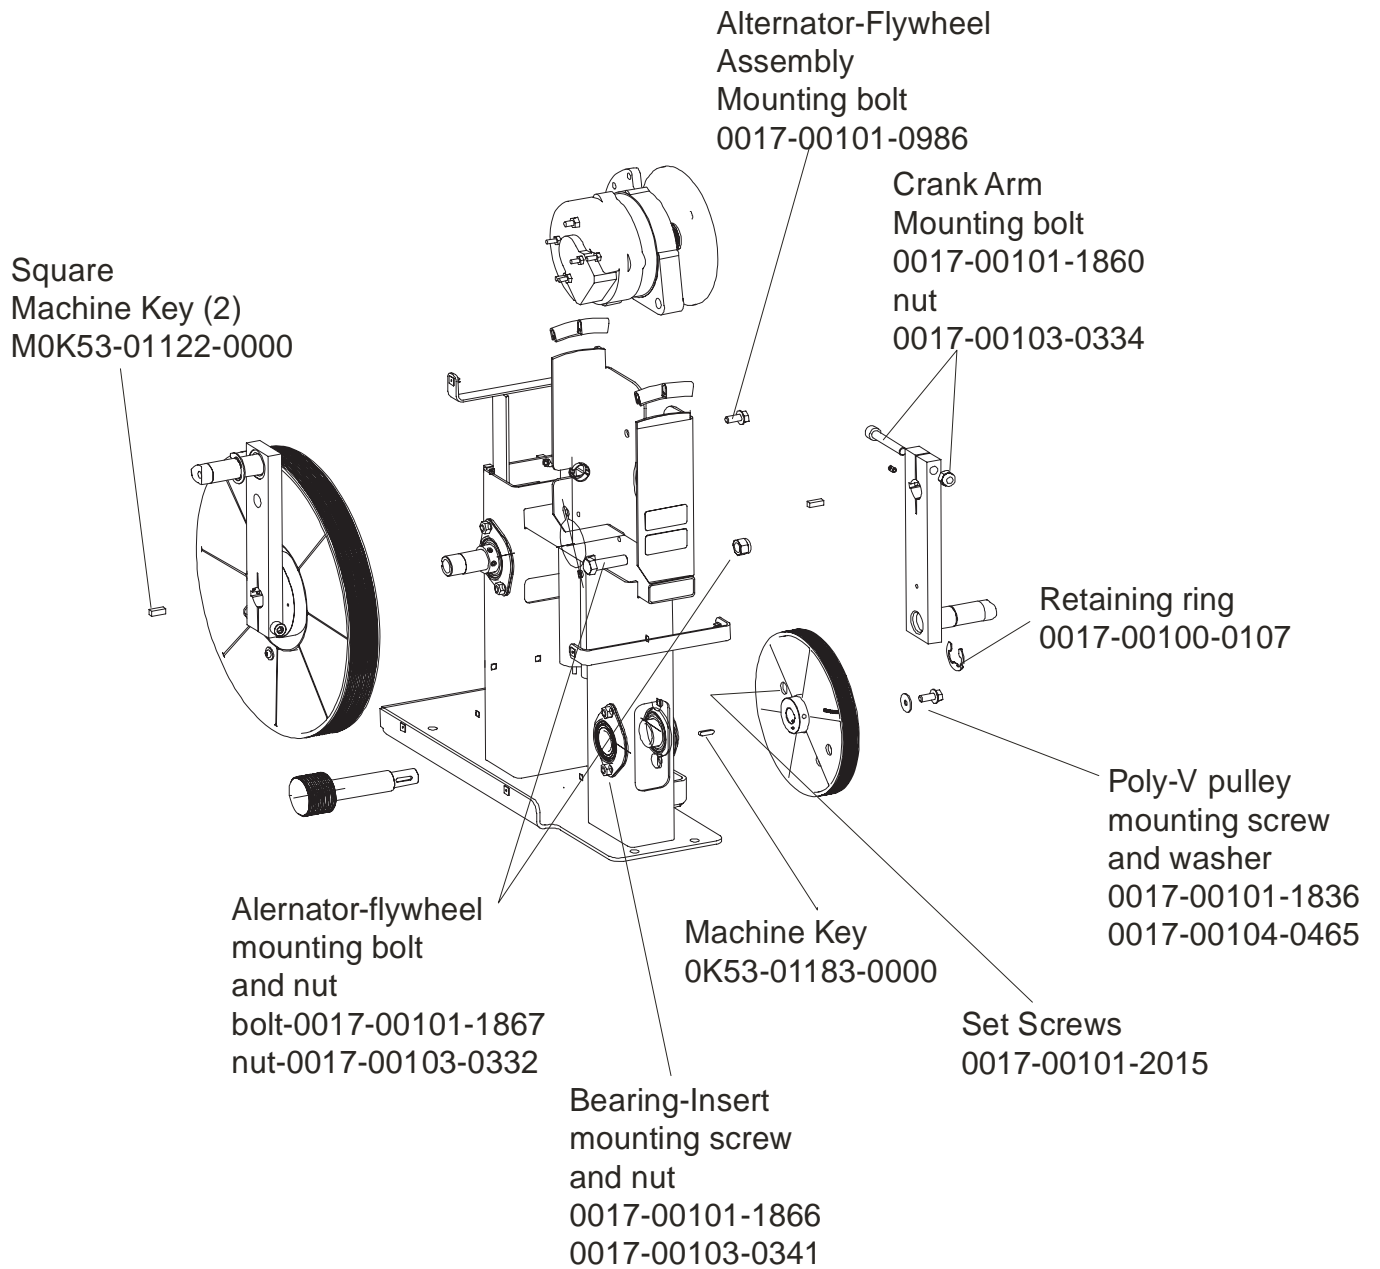

Items Not Shown:

Accessory Tray	0K62-01022-0001 (Stealth Gray)
Mounting Screws (2)	0017-00101-1846

Bearing Insert Assembly  
AK62-00299-0000

Service Kit  
GK62-00002-0044  
kit contents:  
Crankshaft (1)  
Bearings (2)  
Bearing Flanges (2 sets)  
Nuts (4)  
Washers (4)

Service Kit  
GK62-00002-0045  
kit contents:  
Intermediate Shaft (1)  
Bearings (2)  
Bearing Flanges (2 sets)  
Nuts (4)  
Washers (4)