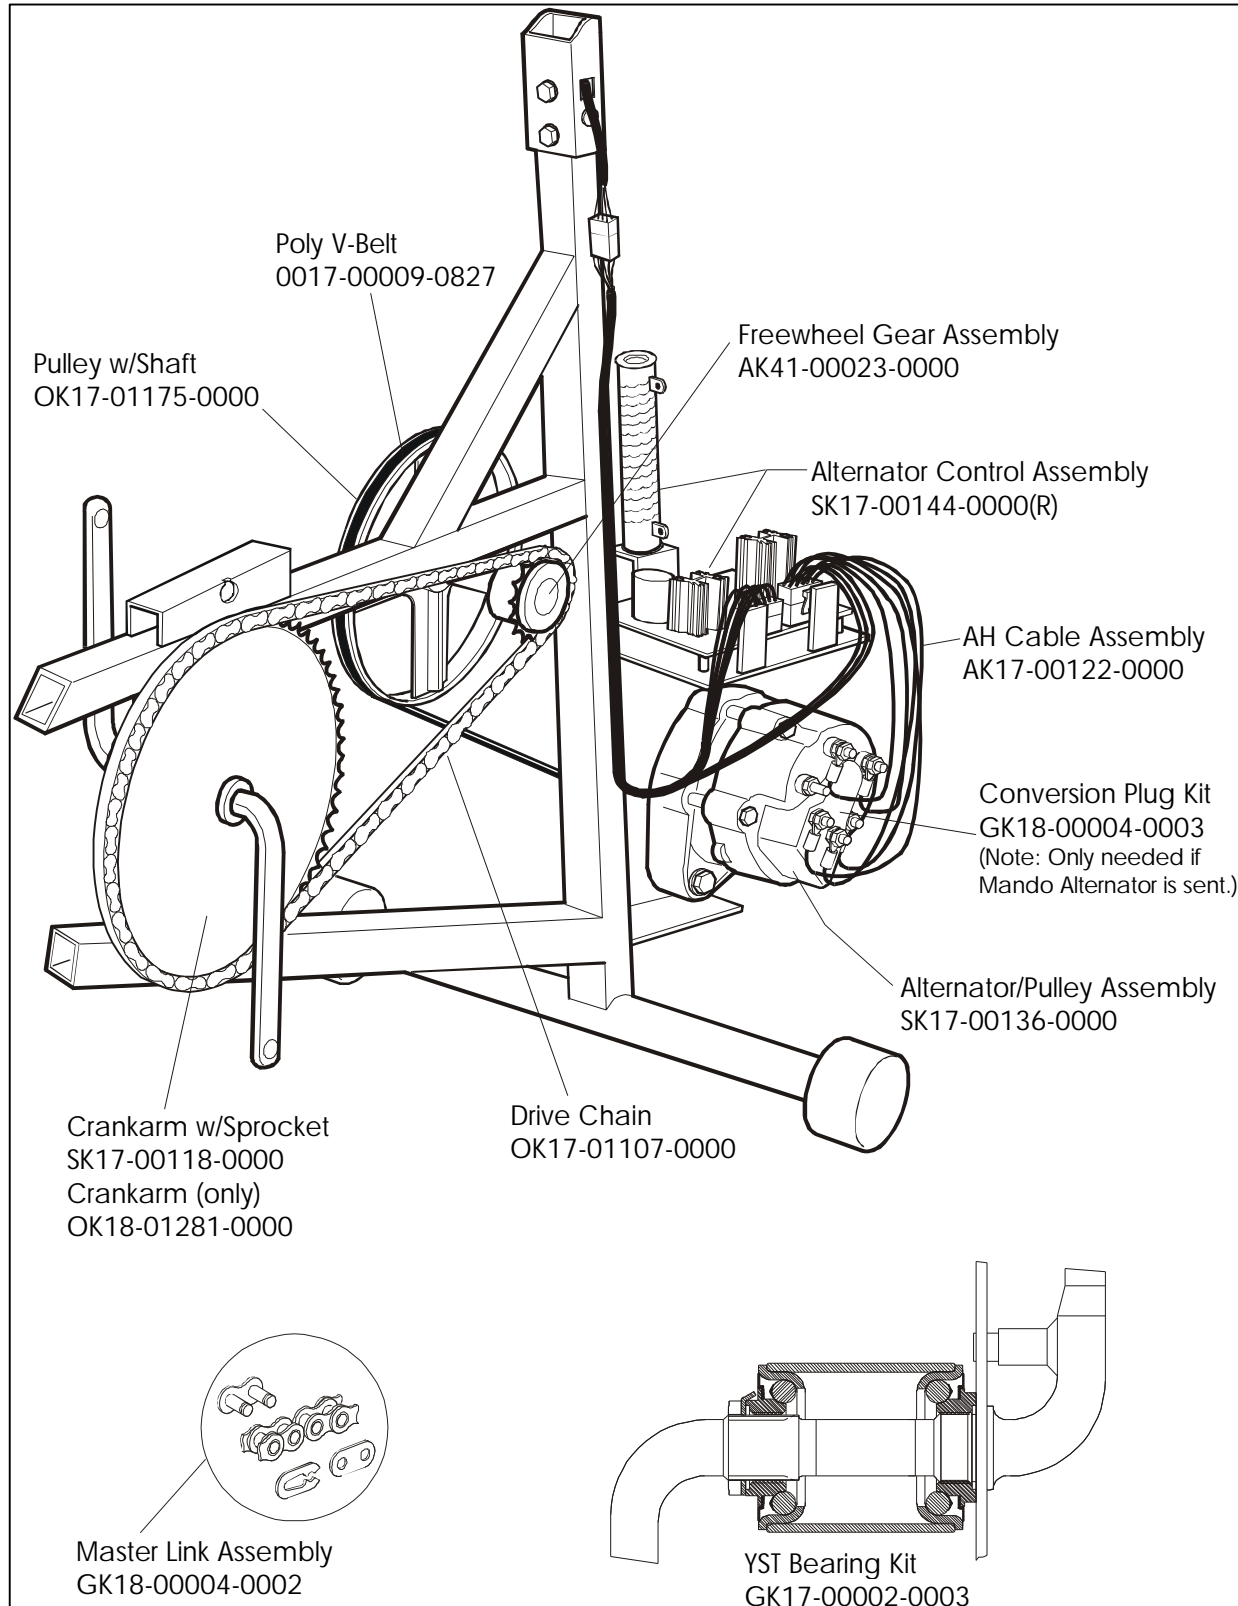

**LC-5500
EXERCISE BIKE**

GE09-00010-XXXX
SN: 527139-527231, 528140-536601

LC-5500
EXERCISE BIKE

GE09-00010-XXXX
SN: 527139-527231, 528140-536601

Free Manuals Download Website

<http://myh66.com>

<http://usermanuals.us>