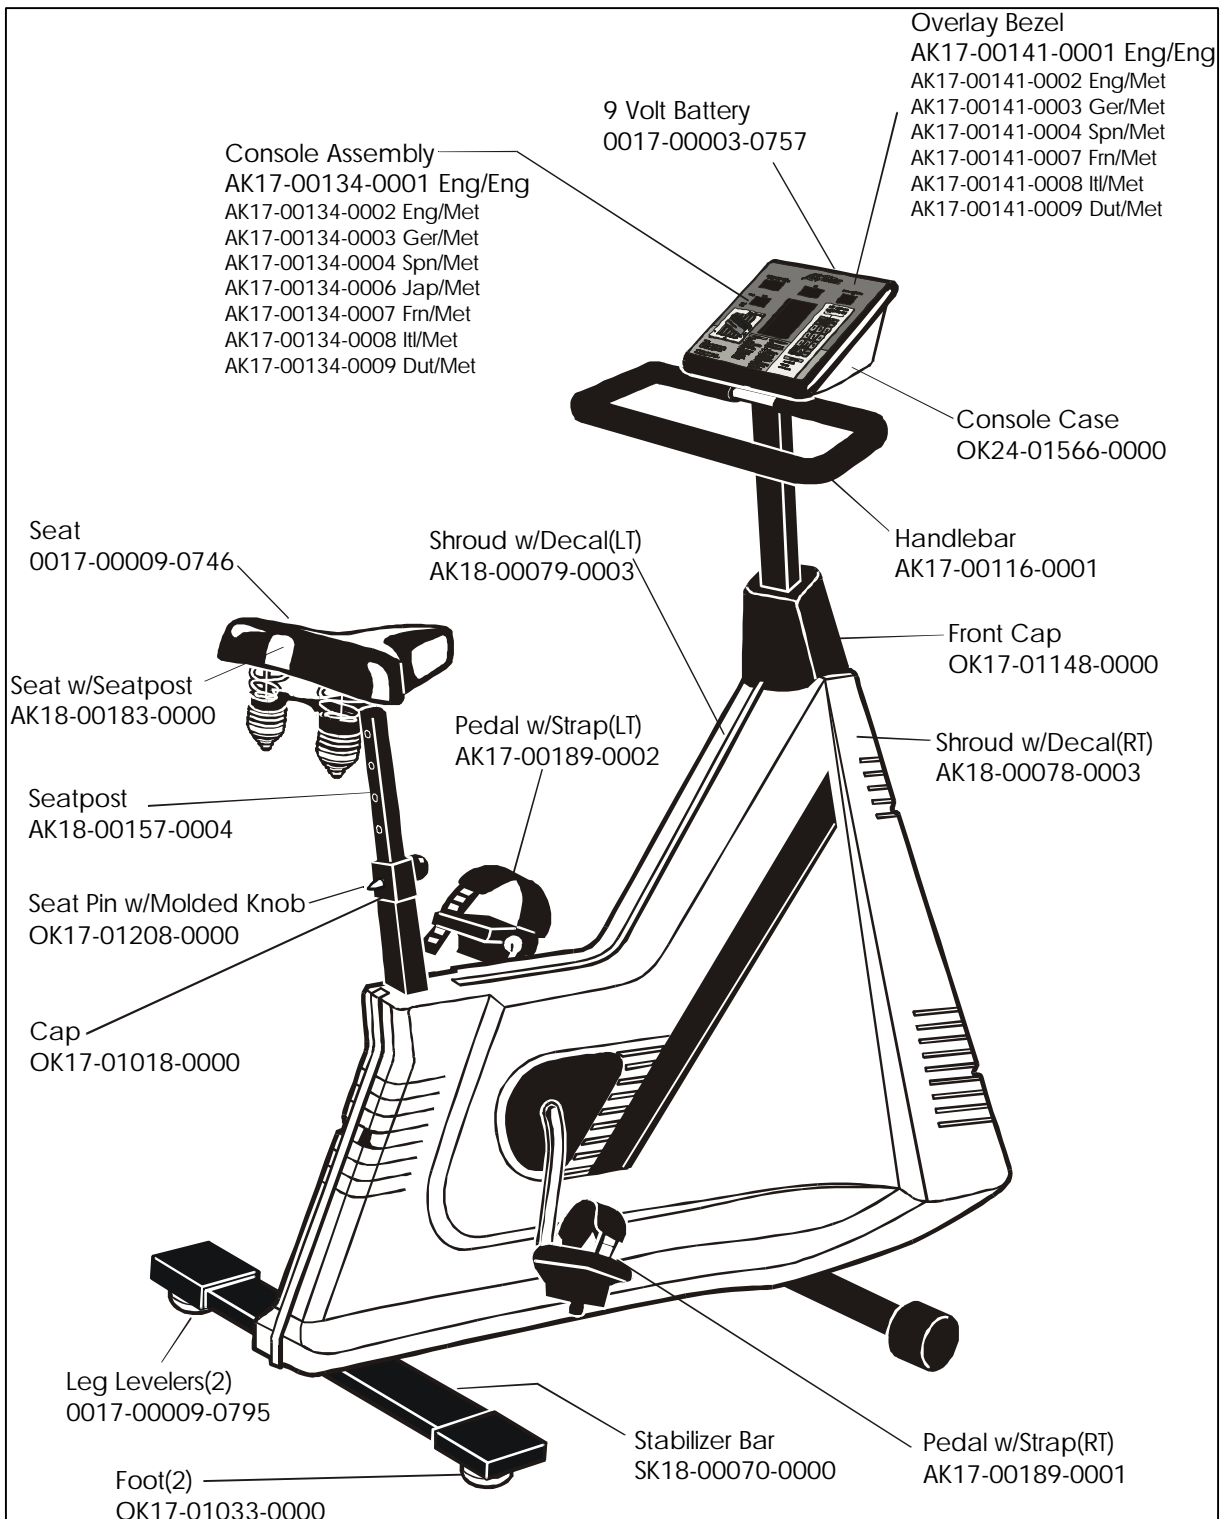

**LC-5500
EXERCISE BIKE**

GE09-00010-XXXX
SN: 527139-527231, 528140-536601

LC-5500
EXERCISE BIKE

GE09-00010-XXXX
SN: 527139-527231, 528140-536601

Free Manuals Download Website

<http://myh66.com>

<http://usermanuals.us>