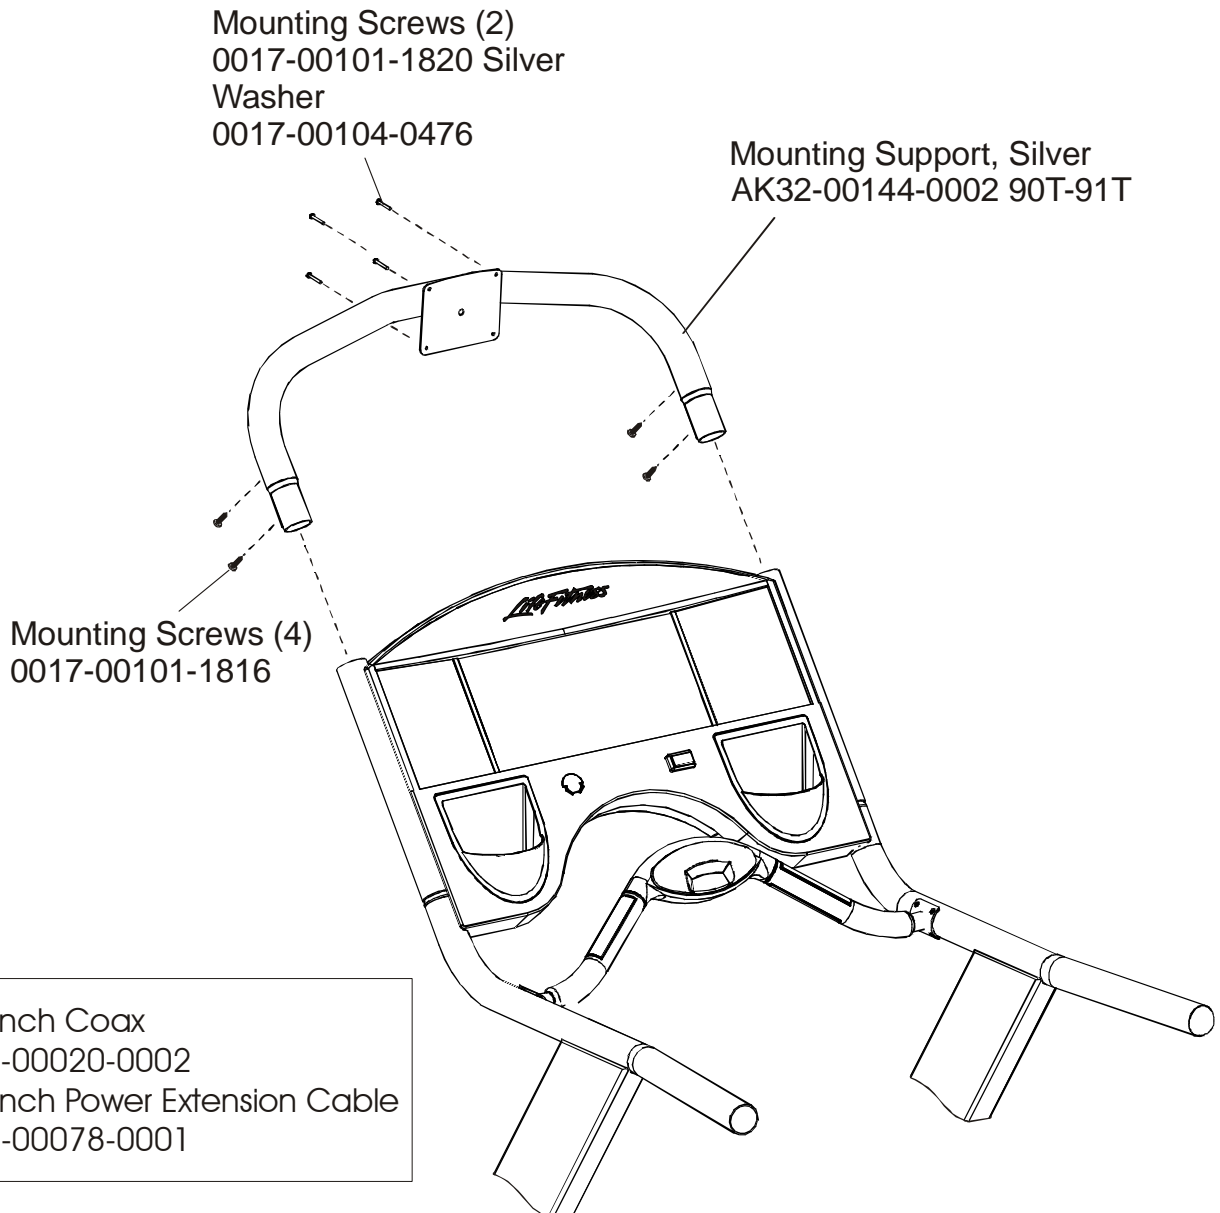

Adaptor Bracket Kit
GK71-00002-0001