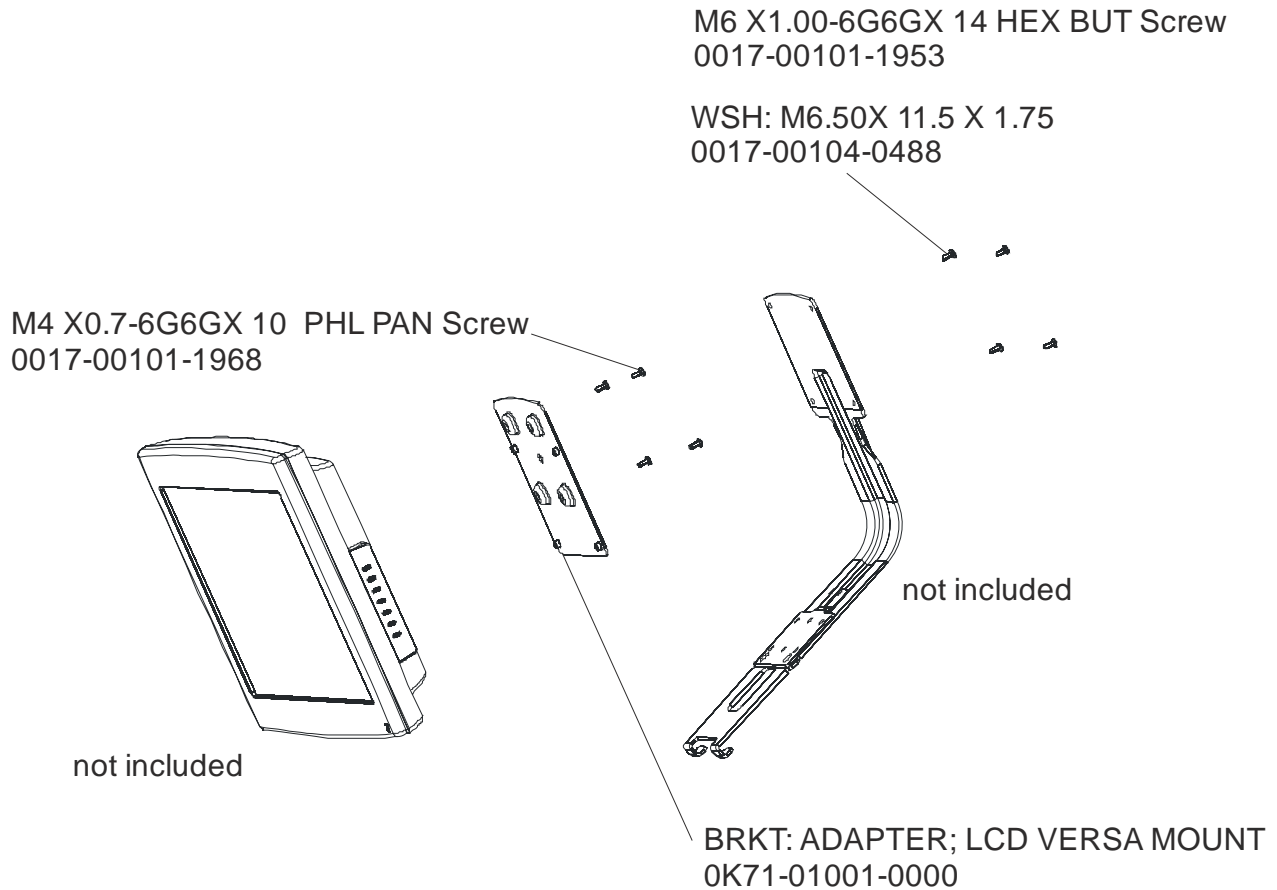

Model	Description
LCD-0201-03	GRAY 17" ATTACHABLE LCD TV - NTSC/ATSC; sold in the USA
LCD-0202-03	GRAY 17" ATTACHABLE LCD TV - PAL/DVB

NTSC/ATSC Accessory Package; AK71-00042-0001; Kit Contents	
Part No.	Description
AK71-00019-0000	CABLE-ASSY: 36" COAX
AK71-00020-0000	AC POWER SUPPLY W/LINE CORD 120VAC
OK71-01032-0000	AC POWER SUPPLY TRANSFORMER W/ 36" CABLE
OK71-01033-0000	CBL: AC LINE CORD 120VAC
OK71-01027-0000	COAX: COUPLER

Part number	Description
Communication and iPod cable* between 17-inch LCD TV and 7-inch LCD console on all products	
AK71-00018-0000	Assembly I/R Audio

*The cable provides channel changing, audio, and video between the devices.

Remote Assembly Stealth Gray		
Type Of Cord	Complete Assembly (includes all parts)	
Straight	LF-TV-REMOTE	LIFE FITNESS EXTERNAL TV REMOTE CONTROL
Coiled	LF-TVSTND-REMOTE	LF EXTERNAL TV REMOTE CNTRL FOR TV STAND

AK71-00029-0000 Hardware Bag

Adapter Bracket for 17" Attachable TV (KIT: ADAPTER; BRKT, GK71-00002-0001)
This kit is used to attach a 17" TV to a bracket that had a 12.1" TV attached.

LCD TV -03 ENTERTAINMENT SYSTEM
 Apollo and Gemini Mounting Hardware
 UNIVERSAL LCD BRACKET KIT