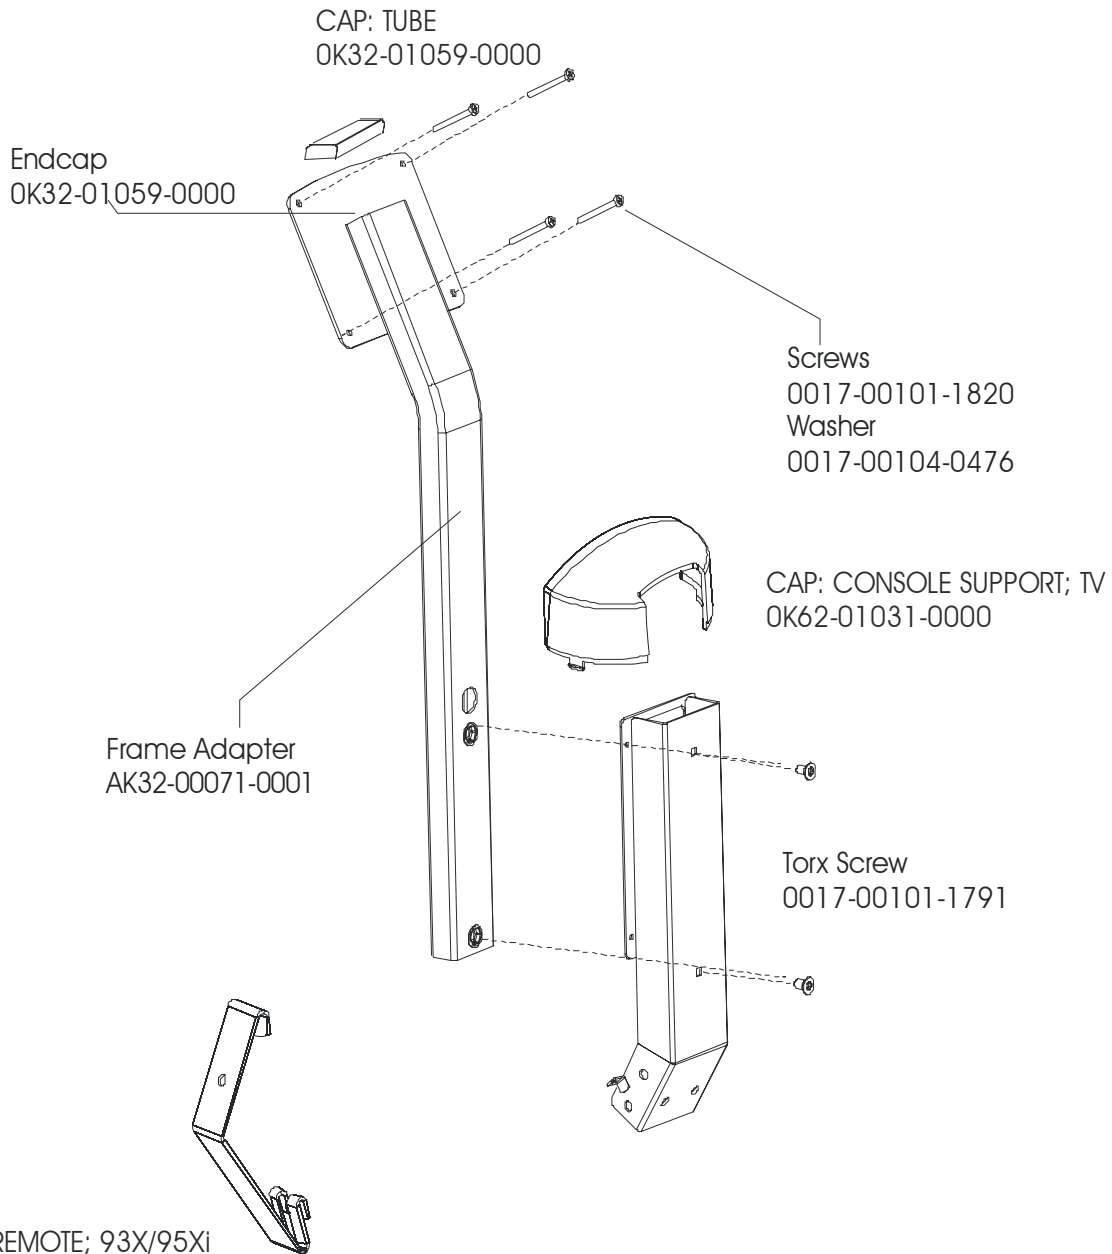

LCD TV -03 ENTERTAINMENT SYSTEM
Cross-trainer and Summit (Silver) Mounting
Hardware: Summit and 90x, 93Xi, 95Xi Cross-
trainer TV Bracket and Adapter TV Bracket

LCD-0201-03: LPP100000 and up
LCD-0202-03: LPQ100000 and up

BRKT: REMOTE; 93X/95Xi
OK62-01265-0000

Used only on the Cross-trainers Extra part when kit is used with Summit Trainer

Adaptor Bracket Kit
GK71-00002-0001

120-inch Coax
AK32-00020-0002
120-inch Power Extension Cable
AK32-00078-0001