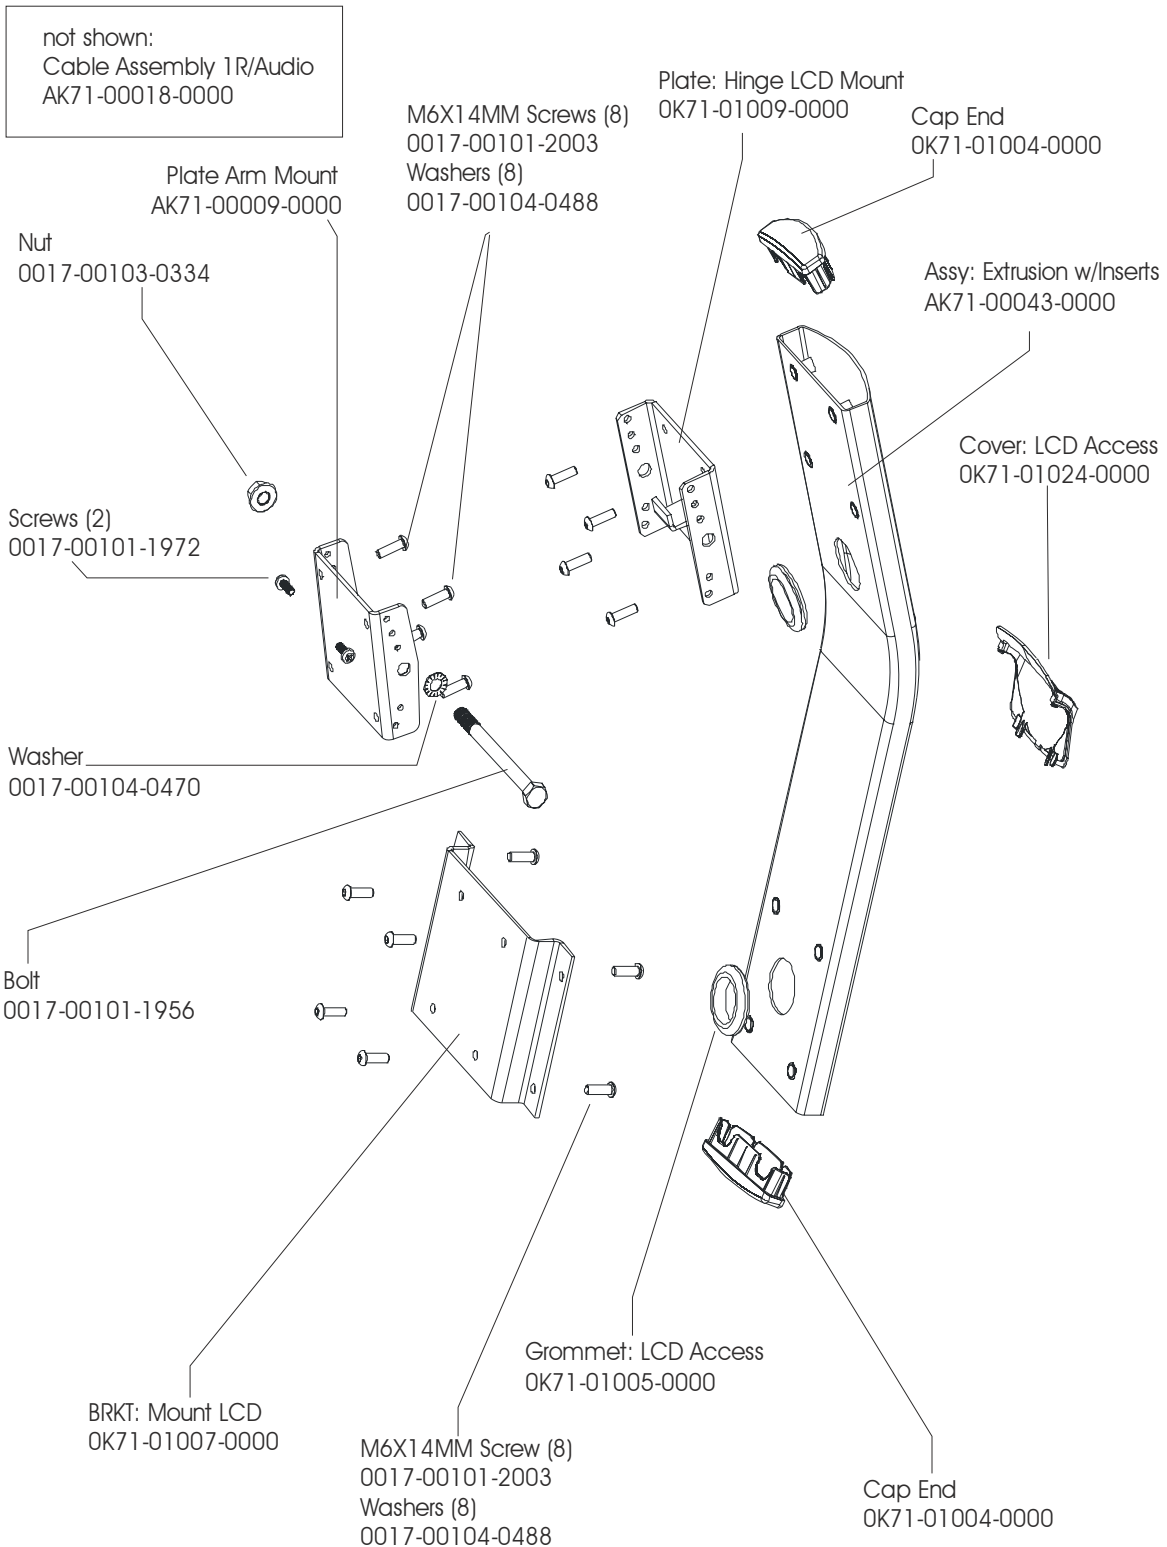

Part number	Description
Communication and iPod cable* between 17-inch LCD TV and 7-inch LCD console on all products	
AK71-00018-0000	Assembly I/R Audio

*The cable provides channel changing, audio, and video between the devices.

AK71-00029-0000 Hardware Bag

Adapter Bracket for 17" Attachable TV (KIT: ADAPTER; BRKT, GK71-00002-0001)
This kit is used to attach a 17" TV to a bracket that had a 12.1" TV attached.

LCD TV -03 ENTERTAINMENT SYSTEM
 Apollo and Gemini Mounting Hardware
 UNIVERSAL LCD BRACKET KIT

LCD-0201-03: LPP100000 and up
 LCD-0202-03: LPQ100000 and up

Hardware Bag AK71-00032-0000

LCD TV -03 ENTERTAINMENT SYSTEM
 Mounting Brackets and Hardware

LCD-0201-03: LPP100000 and up
 LCD-0202-03: LPQ100000 and up