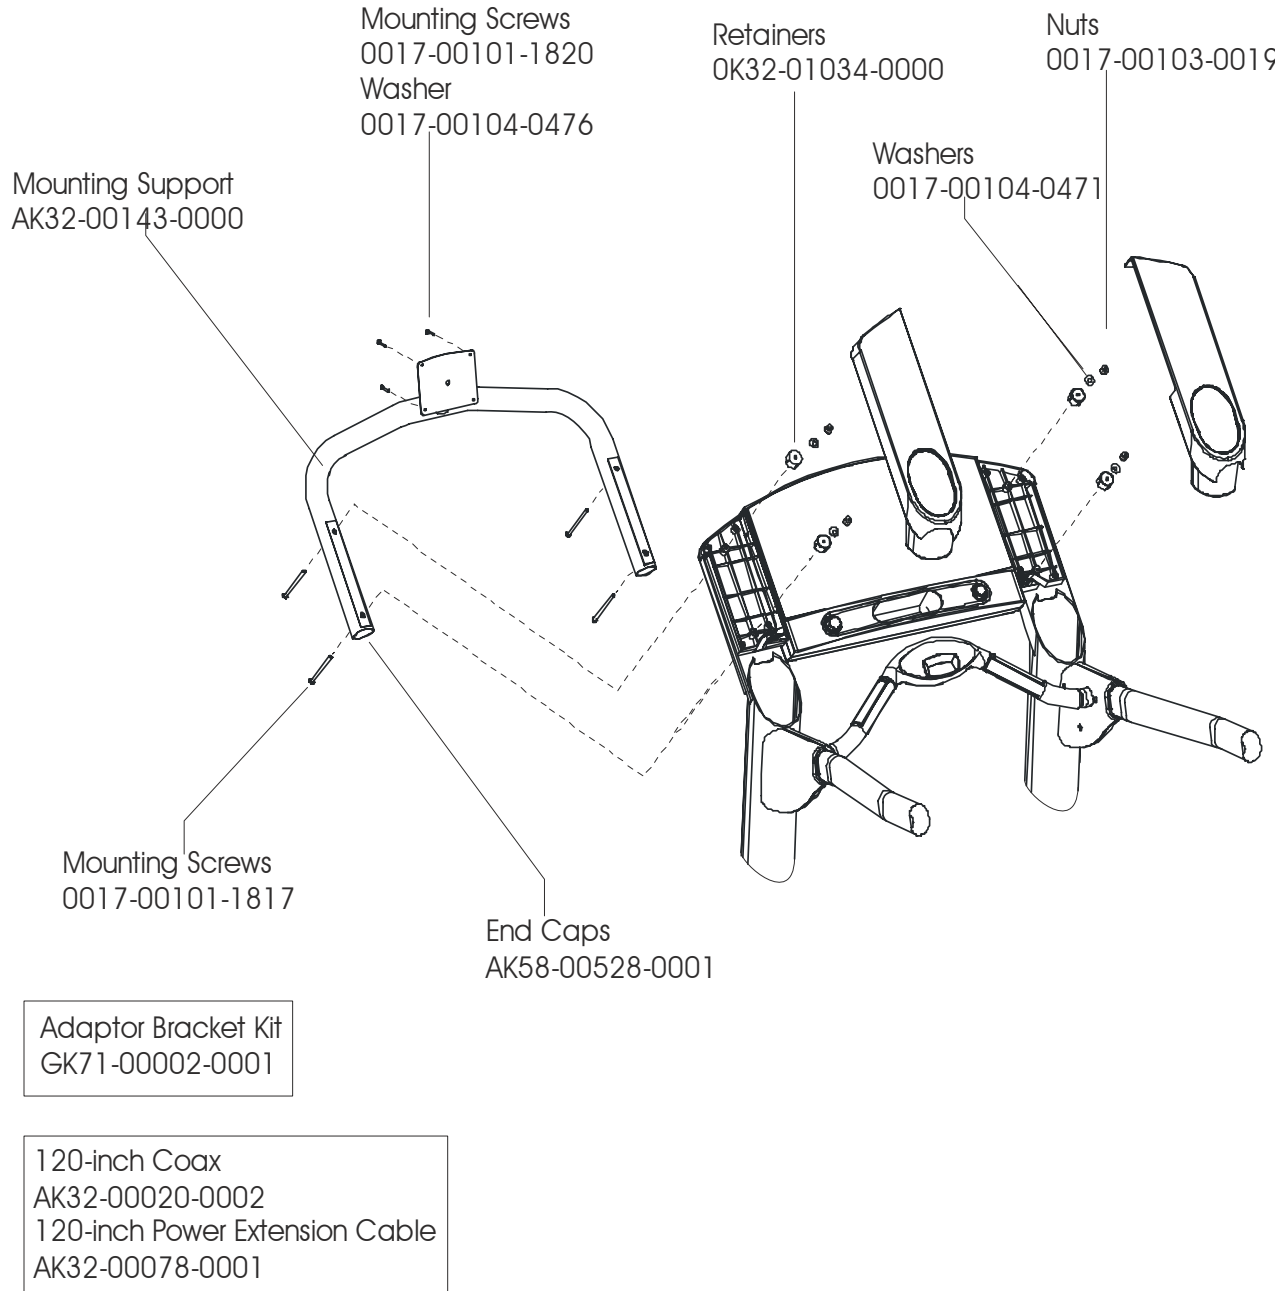

LCD TV -03 ENTERTAINMENT SYSTEM
Cross-trainer and Summit (Silver) Mounting
Hardware: Summit and 90x, 93Xi, 95Xi Cross-
trainer TV Bracket and Adapter TV Bracket

LCD-0201-03: LPP100000 and up
LCD-0202-03: LPQ100000 and up

BRKT: REMOTE; 93X/95Xi
OK62-01265-0000

Used only on the Cross-trainers Extra part when kit is used with Summit Trainer

Adaptor Bracket Kit
GK71-00002-0001

120-inch Coax
AK32-00020-0002
120-inch Power Extension Cable
AK32-00078-0001

LCD TV -03 ENTERTAINMENT SYSTEM
 Treadmill (Silver) Mounting Hardware: 93T, 95Ti,
 97Ti Treadmill TV Bracket and Adapter TV Bracket

LCD-0201-03: LPP100000 and up
 LCD-0202-03: LPQ100000 and up

Adaptor Bracket Kit
GK71-00002-0001