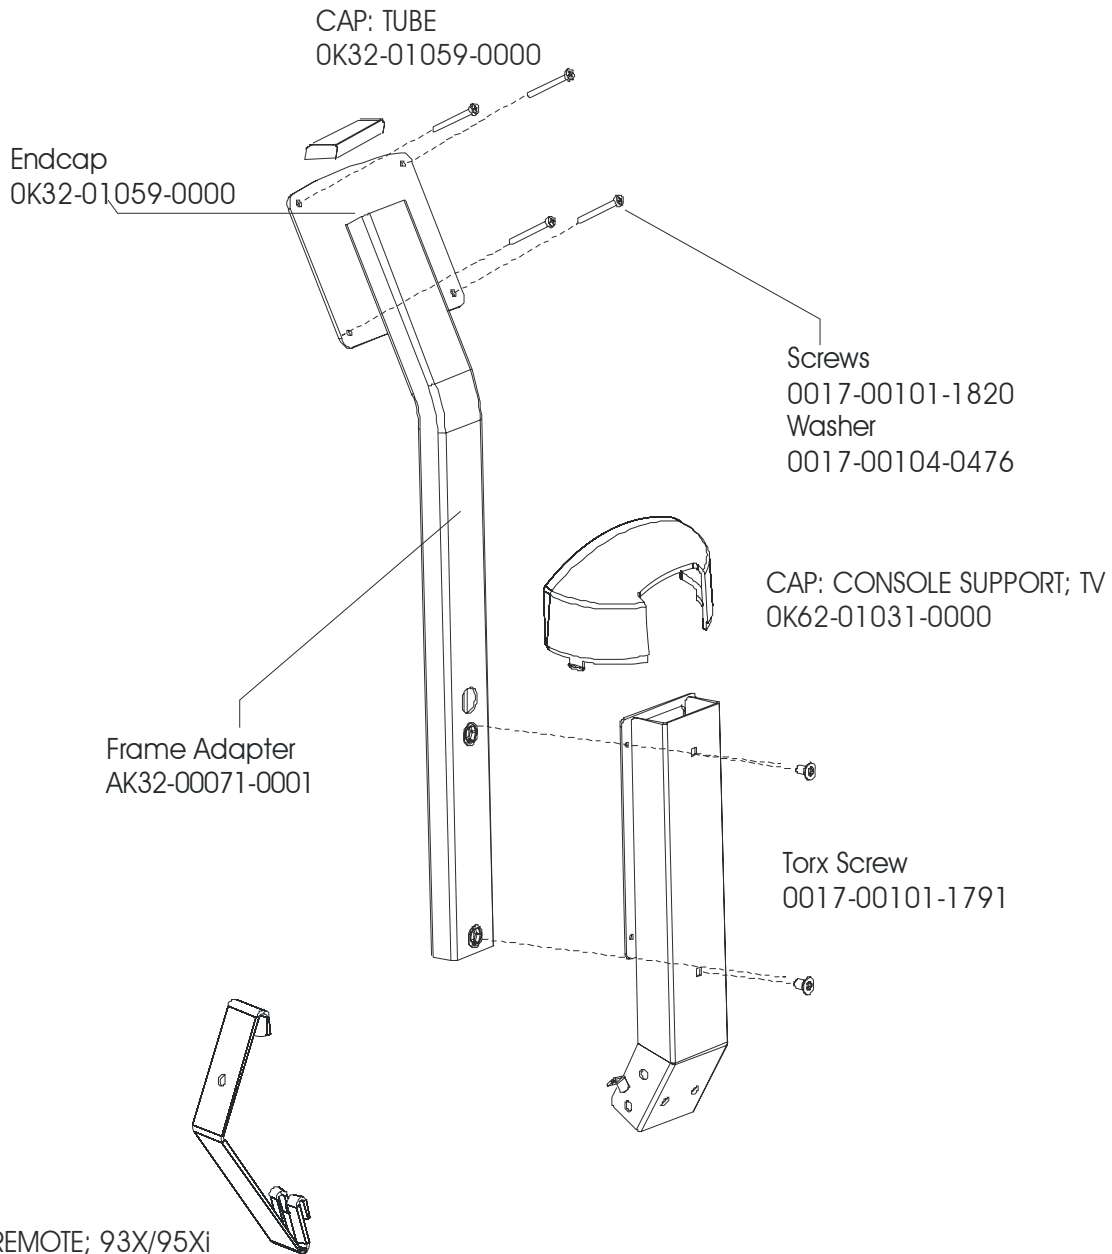

LCD TV -03 ENTERTAINMENT SYSTEM
Cross-trainer and Summit (Silver) Mounting
Hardware: Summit and 90x, 93Xi, 95Xi Cross-
trainer TV Bracket and Adapter TV Bracket

LCD-0201-03: LPP100000 and up
LCD-0202-03: LPQ100000 and up

BRKT: REMOTE; 93X/95Xi
OK62-01265-0000
Used only on the Cross-trainers Extra part when kit is used with Summit Trainer

Adaptor Bracket Kit
GK71-00002-0001

120-inch Coax
AK32-00020-0002
120-inch Power Extension Cable
AK32-00078-0001