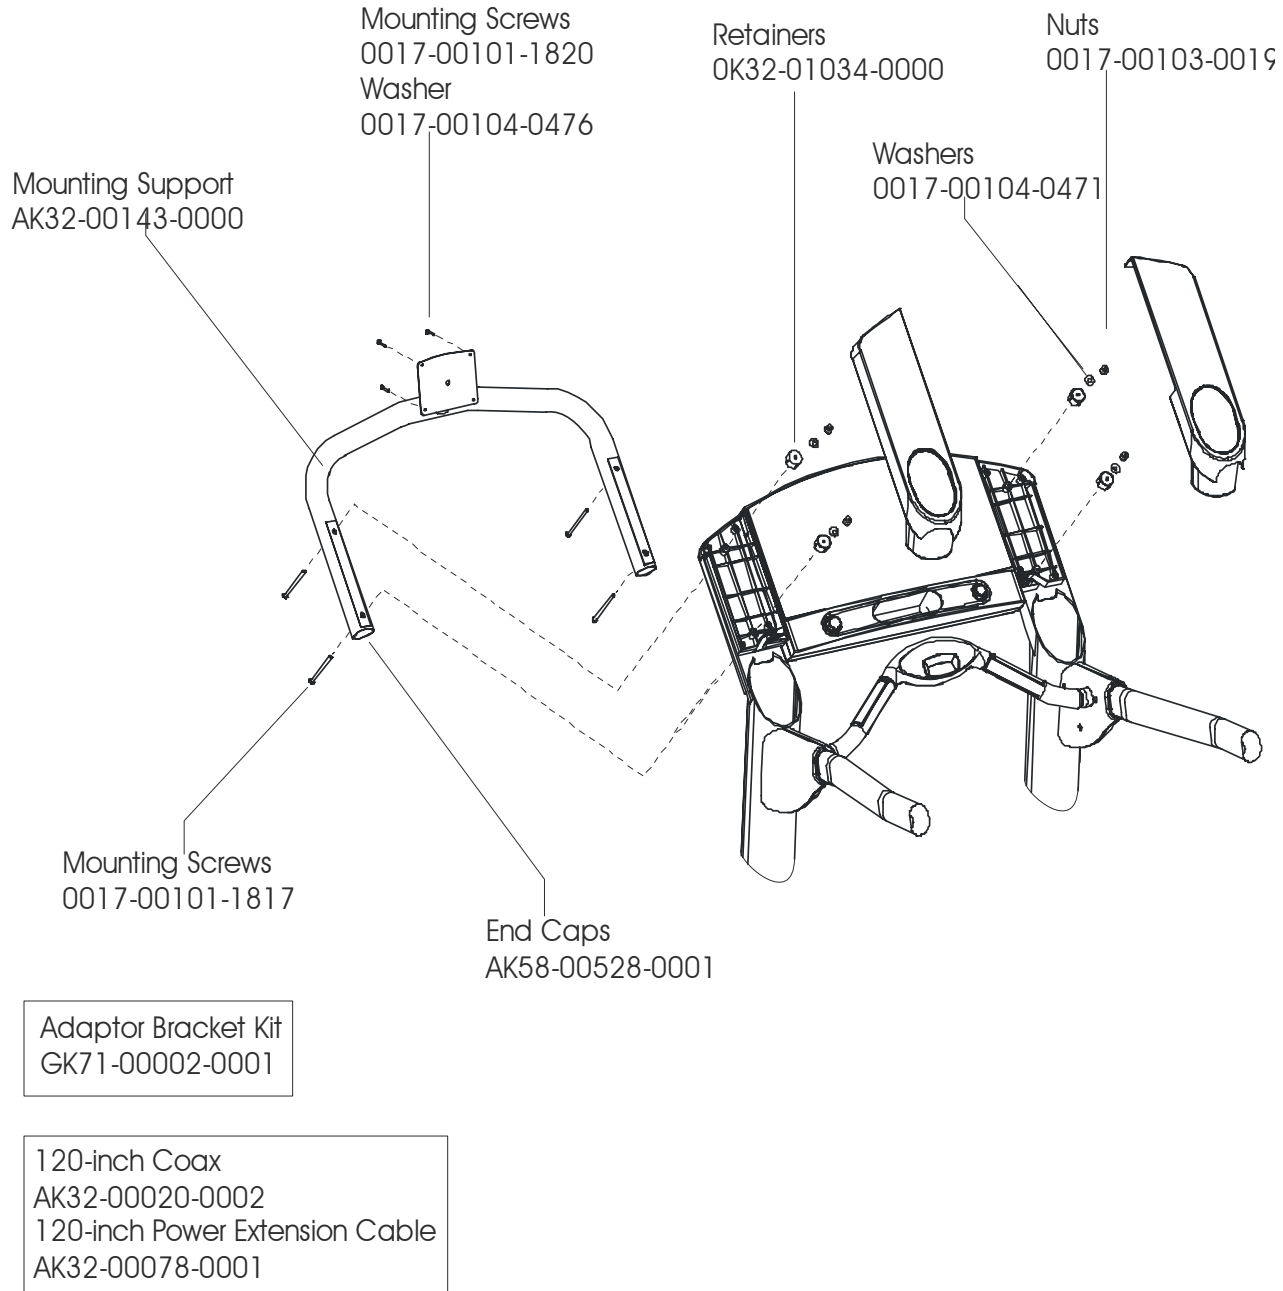

LCD TV -03 ENTERTAINMENT SYSTEM
Treadmill (Silver) Mounting Hardware: 93T, 95Ti,
97Ti Treadmill TV Bracket and Adapter TV Bracket

LCD-0201-03: LPP100000 and up
LCD-0202-03: LPQ100000 and up