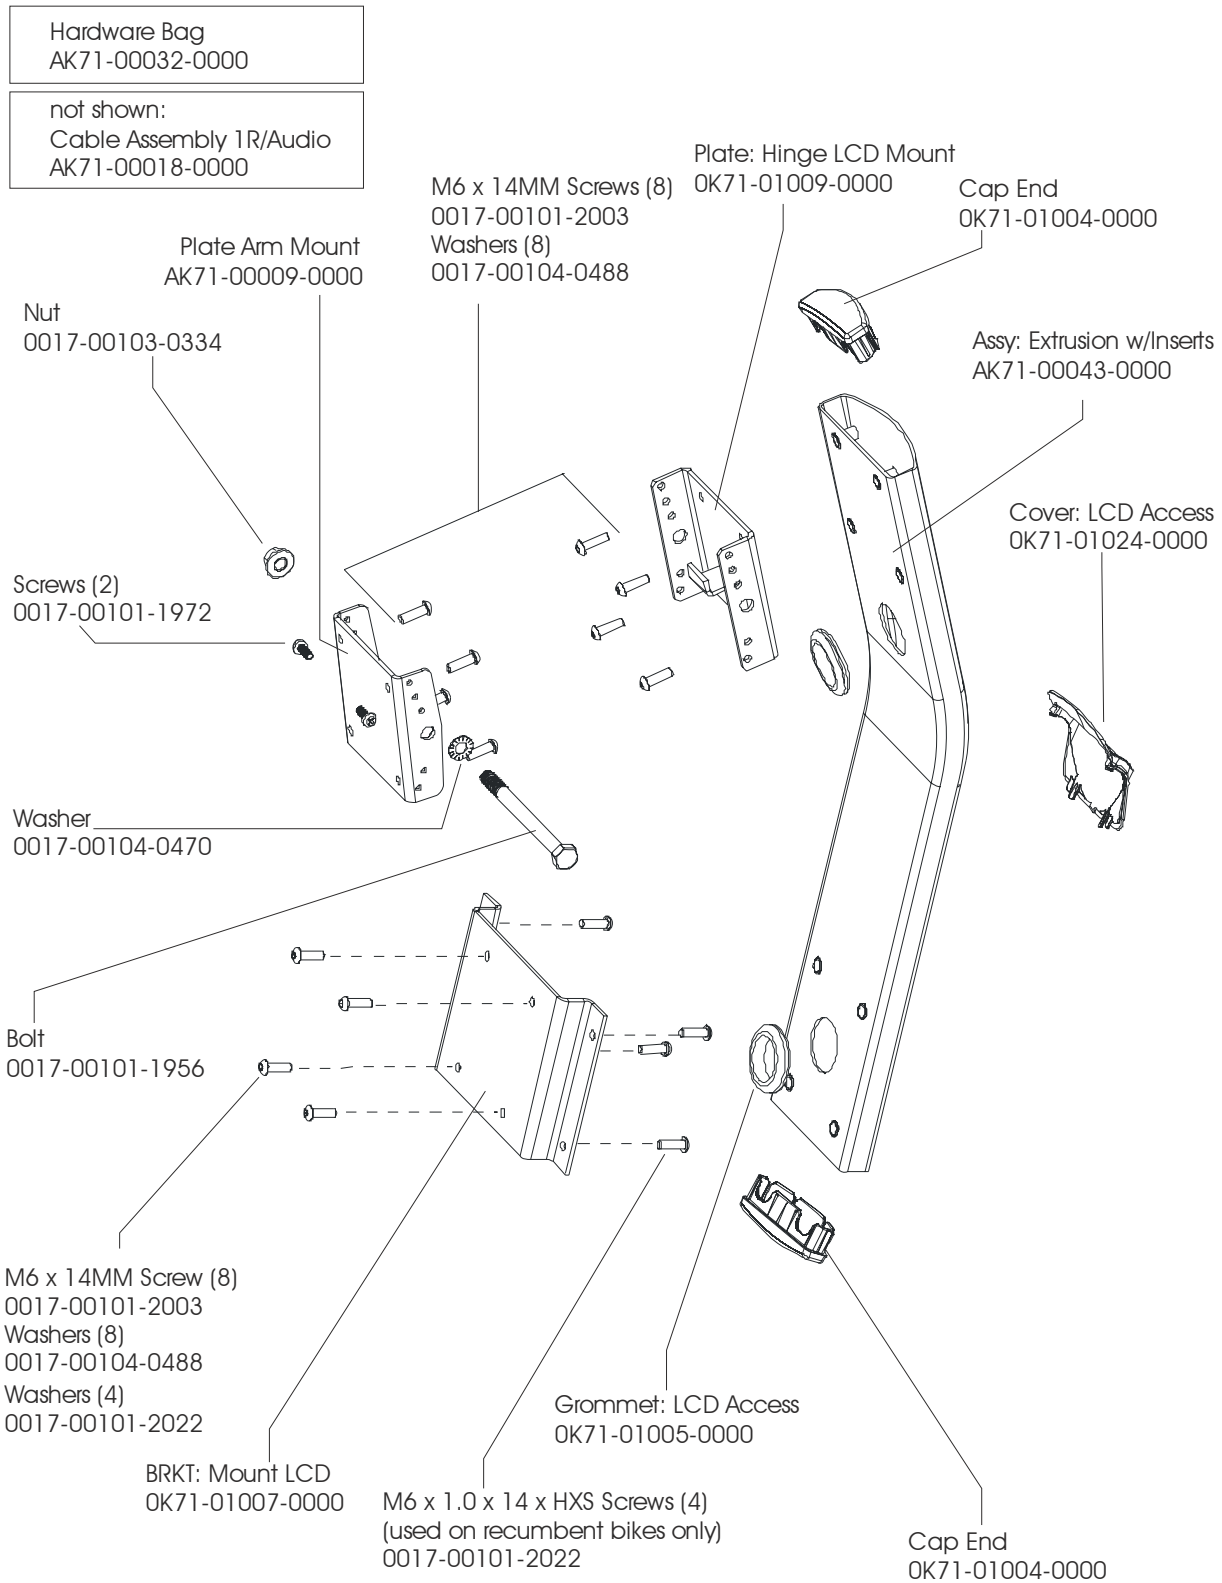

Cable Assemblies: Console to 17-inch LCD TV		
Life Fitness #	Description (Oracle)	Connections of Cable
AK71-00018-0000	Cable Assembly: I/R Audio	Cable between Inspire (7" LCD) console and 17" LCD TV
RS232	RS232 FOR EZ TV CONSOLE & 17" TV COMPATIBILITY	Cable between Csafe on LED-EZTV console and 17" LCD TV

Remote Assembly Stealth Gray		
Type Of Cord	Complete Assembly (includes all parts)	
Straight	LF-TV-REMOTE	LIFE FITNESS EXTERNAL TV REMOTE CONTROL

AK71-00029-0000 Hardware Bag

Adapter Bracket for 17" Attachable TV (KIT: ADAPTER; BRKT, GK71-00002-0001)
This kit is used to attach a 17" TV to a bracket that had a 12.1" TV attached.

LCD TV -03 ENTERTAINMENT SYSTEM
 Apollo and Gemini Mounting Hardware
 UNIVERSAL LCD BRACKET KIT

LCD-0201-03: LPP100000 and up
 LCD-0202-03: LPQ100000 and up

LCD TV -03 ENTERTAINMENT SYSTEM
 Mounting Brackets and Hardware