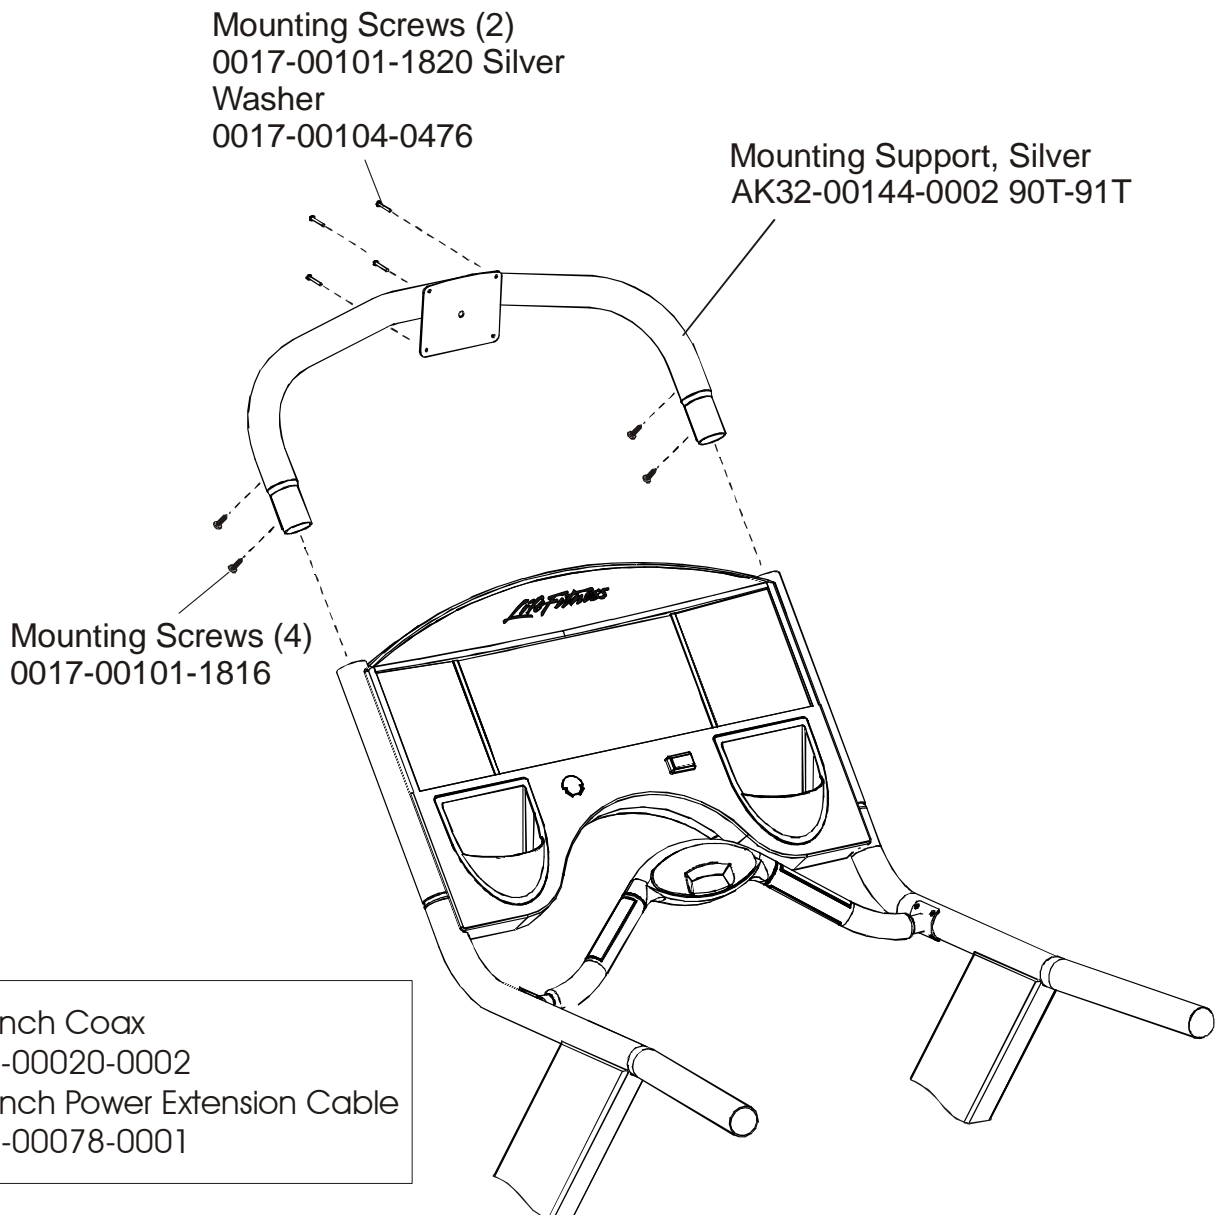

Adaptor Bracket Kit
GK71-00002-0001