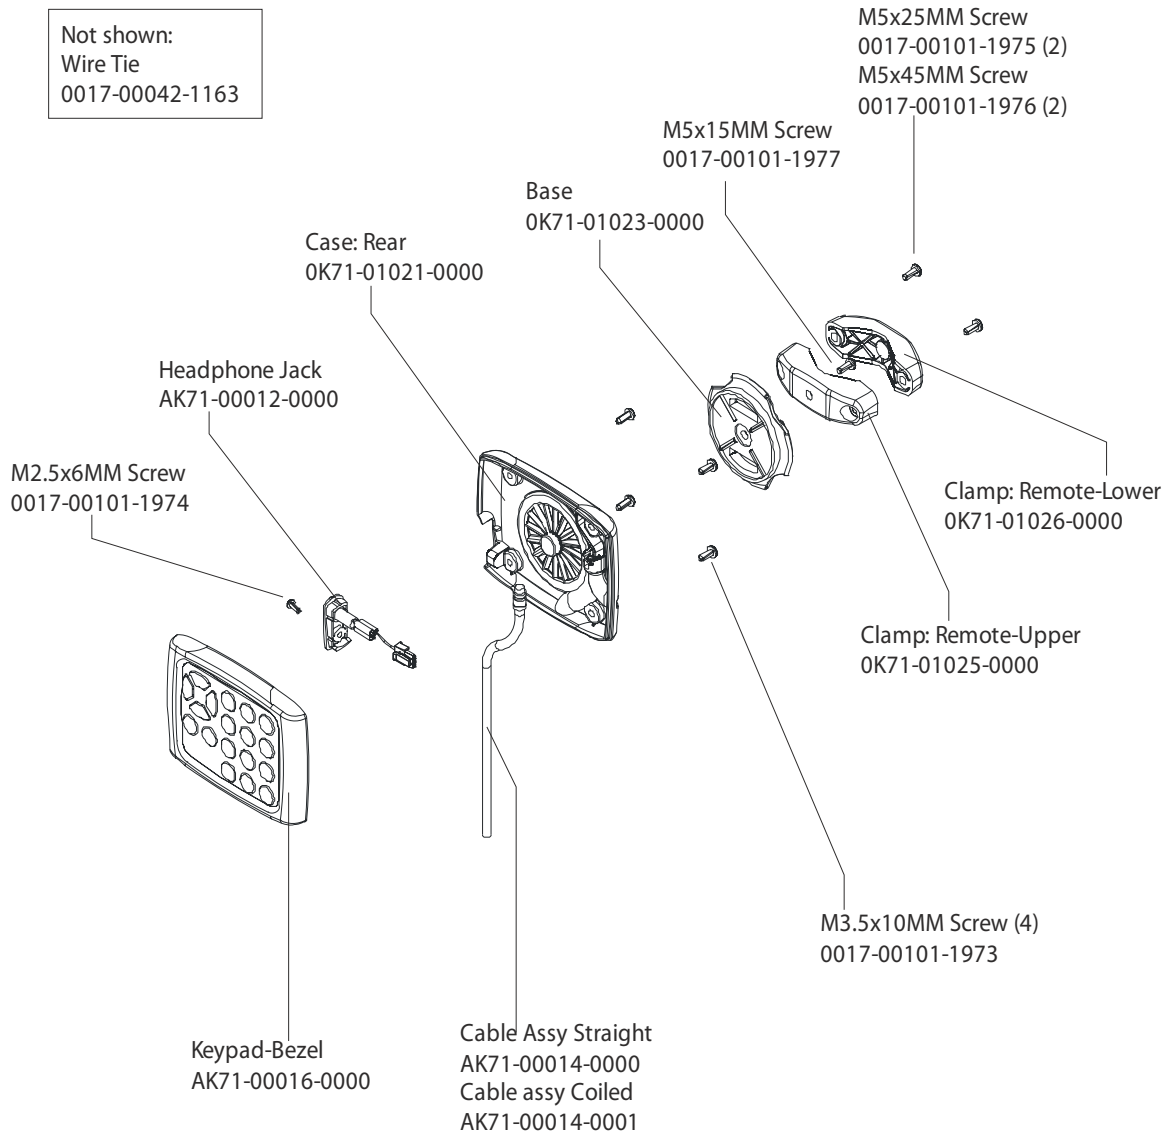

TV ASSEMBLY	3
LIFE FITNESS TV REMOTE CONTROL	4
MOUNTING HARDWARE	5
APOLLO AND GEMINI MOUNTING HARDWARE	6
MOUNTING BRACKETS AND HARDWARE	7
CROSS-TRAINER AND SUMMIT (SILVER) MOUNTING HARDWARE	8
TREADMILL (SILVER) MOUNTING HARDWARE	9
TREADMILL (90T, 91T) MOUNTING HARDWARE	10

Model	Description
LCD-0201-03	GRAY 17" ATTACHABLE LCD TV - NTSC/ATSC; sold in the USA
LCD-0202-03	GRAY 17" ATTACHABLE LCD TV - PAL/DVB

NTSC/ATSC Accessory Package; AK71-00042-0001; Kit Contents	
Part No.	Description
AK71-00019-0000	CABLE-ASSY: 36" COAX
AK71-00020-0000	AC POWER SUPPLY W/LINE CORD 120VAC (order above kit if needed)
OK71-01032-0000	AC POWER SUPPLY TRANSFORMER W/ 36" CABLE
OK71-01033-0000	CBL: AC LINE CORD 120VAC
OK71-01027-0000	COAX: COUPLER

PAL/DVB Accessory Package; AK71-00042-0002; Kit Contents	
Part No.	Description
AK71-00020-0001	CBL ASSY: AC POWER CORD; UK includes: OK71-01032-0000; AC POWER SUPPLY TRANSFORMER W/36" CABLE OK71-01059-0000; LINE CORD: UK 240V
AK71-00047-0000	CBL-ASSY: 36" COAX; PAL/DVB-T
OK71-01027-0000	COAX: COUPLER
OK71-01029-0000	POWER SOCKET: FOR EUROPE
OK71-01038-0000	POWER SOCKET: FOR AUSTRALIA

Remote Assembly Stealth Gray		
Type Of Cord	Complete Assembly (includes all parts)	
Straight	LF-TV-REMOTE	LIFE FITNESS EXTERNAL TV REMOTE CONTROL

AK71-00029-0000 Hardware Bag

Adapter Bracket for 17" Attachable TV (KIT: ADAPTER; BRKT, GK71-00002-0001)
This kit is used to attach a 17" TV to a bracket that had a 12.1" TV attached.