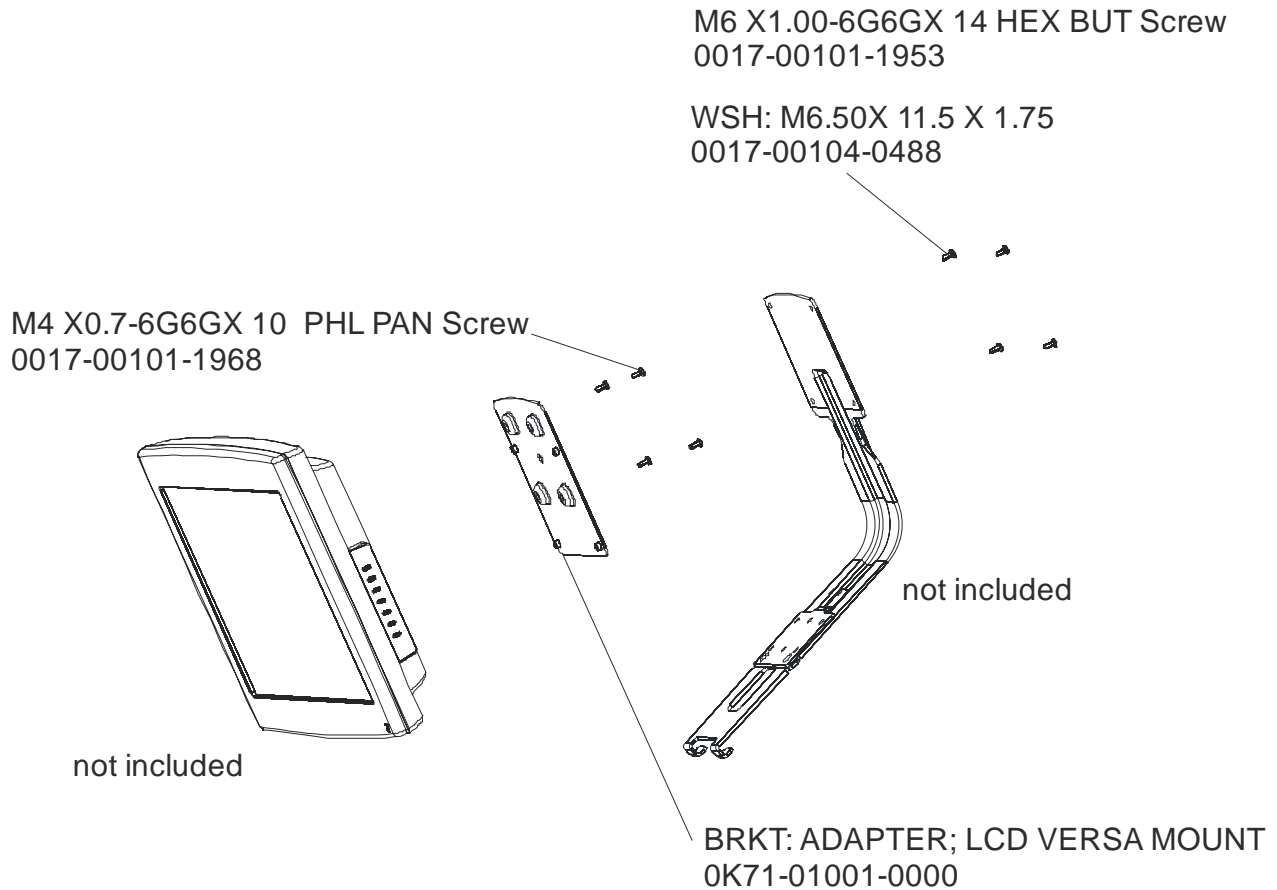

Model	Description
LCD-0201-03	GRAY 17" ATTACHABLE LCD TV - NTSC/ATSC; sold in the USA
LCD-0202-03	GRAY 17" ATTACHABLE LCD TV - PAL/DVB

NTSC/ATSC Accessory Package; AK71-00042-0001; Kit Contents	
Part No.	Description
AK71-00019-0000	CABLE-ASSY: 36" COAX
AK71-00020-0000	AC POWER SUPPLY W/LINE CORD 120VAC (order above kit if needed)
OK71-01032-0000	AC POWER SUPPLY TRANSFORMER W/ 36" CABLE
OK71-01033-0000	CBL: AC LINE CORD 120VAC
OK71-01027-0000	COAX: COUPLER

PAL/DVB Accessory Package; AK71-00042-0002; Kit Contents	
Part No.	Description
AK71-00020-0001	CBL ASSY: AC POWER CORD; UK includes: OK71-01032-0000; AC POWER SUPPLY TRANSFORMER W/36" CABLE OK71-01059-0000; LINE CORD: UK 240V
AK71-00047-0000	CBL-ASSY: 36" COAX; PAL/DVB-T
OK71-01027-0000	COAX: COUPLER
OK71-01029-0000	POWER SOCKET: FOR EUROPE
OK71-01038-0000	POWER SOCKET: FOR AUSTRALIA

Cable Assemblies: Console to 17-inch LCD TV		
Life Fitness #	Description (Oracle)	Connections of Cable
AK71-00018-0000	Cable Assembly: I/R Audio	Cable between Inspire (7" LCD) console and 17" LCD TV
RS232	RS232 FOR EZ TV CONSOLE & 17" TV COMPATIBILITY	Cable between Csafe on LED-EZTV console and 17" LCD TV

Remote Assembly Stealth Gray		
Type Of Cord	Complete Assembly (includes all parts)	
Straight	LF-TV-REMOTE	LIFE FITNESS EXTERNAL TV REMOTE CONTROL

AK71-00029-0000 Hardware Bag

Adapter Bracket for 17" Attachable TV (KIT: ADAPTER; BRKT, GK71-00002-0001)
This kit is used to attach a 17" TV to a bracket that had a 12.1" TV attached.