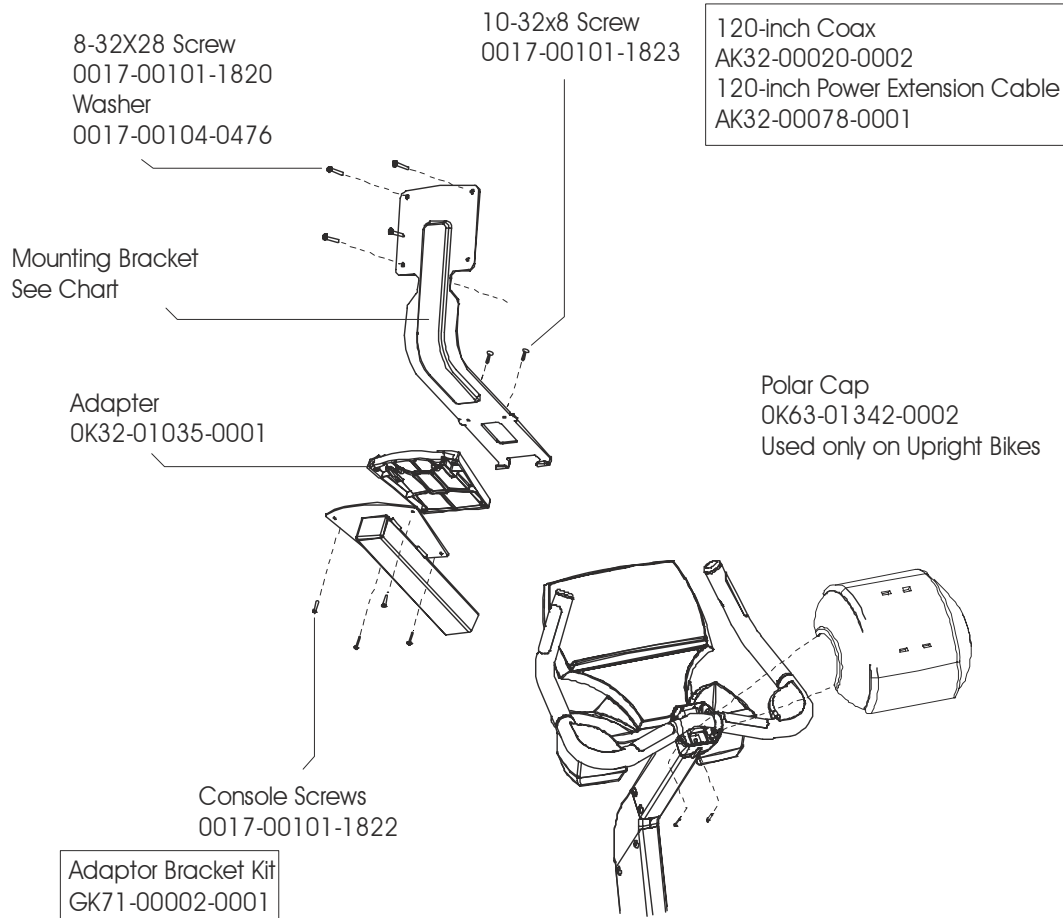

LCD TV -03 ENTERTAINMENT SYSTEM
Mounting Brackets and Hardware

LCD-0201-03: LPP100000 and up
LCD-0202-03: LPQ100000 and up

Model	Mounting Bracket	Description
Upright bike	AK32-00033-0009	CONS-MTG BRKT ASSY: PURCH; LC-ARCTIC S/C-C
Recumbent Bike	AK32-00033-0010	CONS-MTG BRKT ASSY: PURCH; LCR-ARCTIC S/C-C
93S & 95S Stair Climber	AK32-00033-0010	CONS-MTG BRKT ASSY: PURCH; LCR-ARCTIC S/C-C
90S Stair Climber	AK32-00033-0013	CONS-MTG BRKT ASSY: PURCH; CT-ARCTIC S/C-C
91X Crosstrainer	AK32-00033-0013	CONS-MTG BRKT ASSY: PURCH; CT-ARCTIC S/C-C