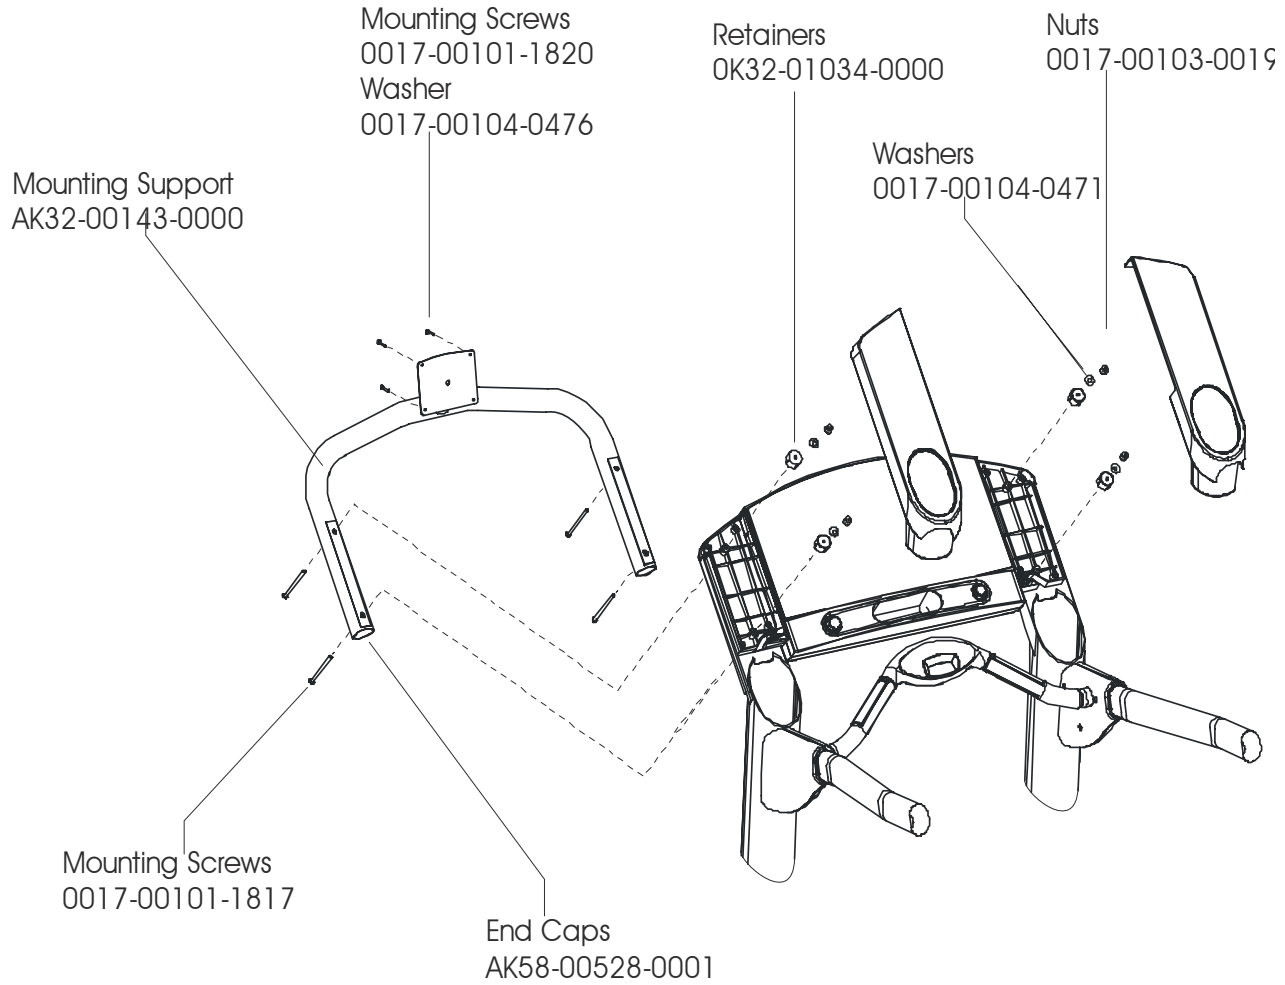

LCD TV -04 ENTERTAINMENT SYSTEM

Treadmill (Silver) Mounting Hardware: 93T, 95Ti,
97Ti Treadmill TV Bracket and Adapter TV Bracket

LCD-0201-04: LCP100000 and up

LCD-0202-04: LCQ100000 and up

Adapter Bracket Kit
GK71-00002-0001

120-inch Coax
AK32-00020-0002
120-inch Power Extension Cable
AK32-00078-0001