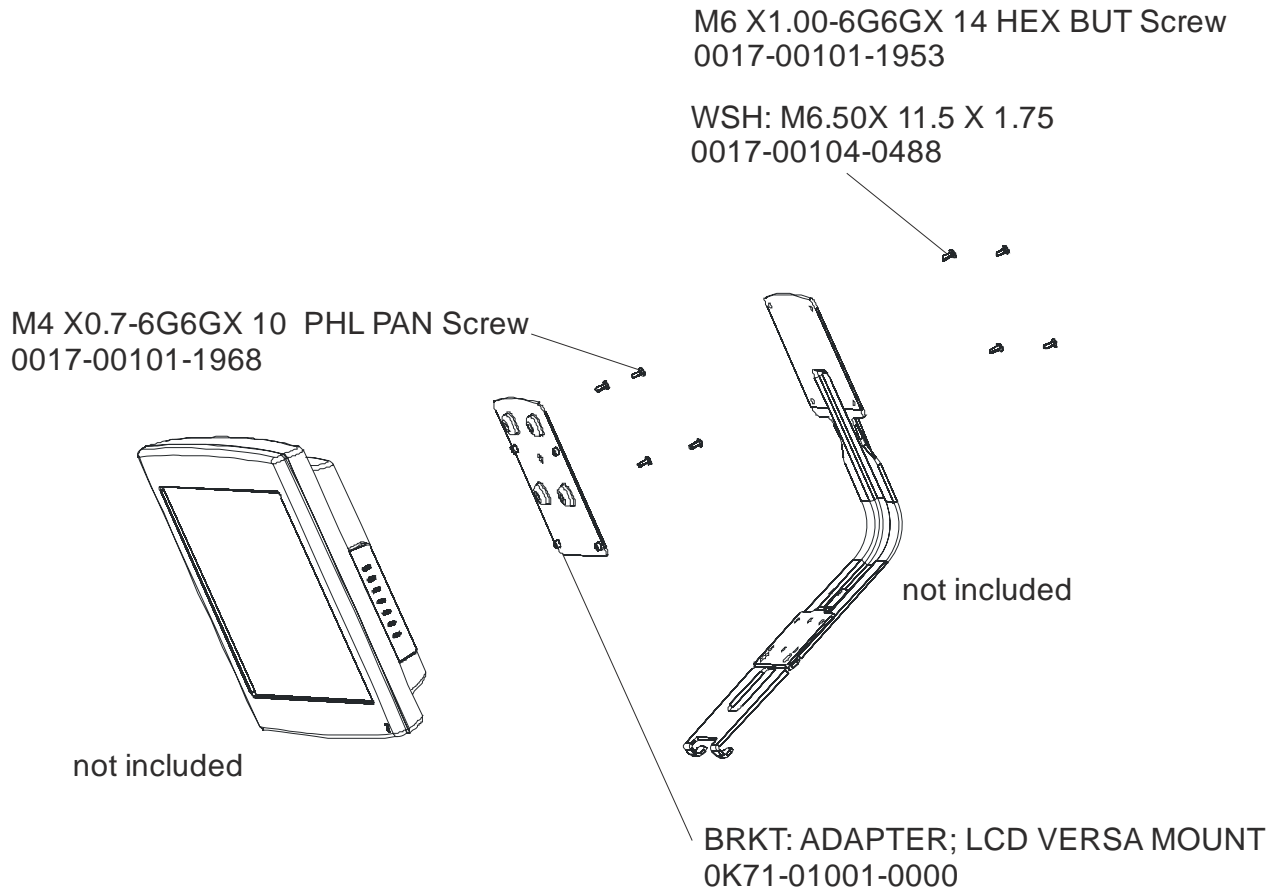

Model	Description
LCD-0201-04	GRAY 17" ATTACHABLE LCD TV - NTSC/ATSC; sold in the USA
LCD-0202-04	GRAY 17" ATTACHABLE LCD TV - PAL/DVB

NTSC/ATSC Accessory Package; AK71-00042-0001; Kit Contents	
Part No.	Description
AK71-00019-0000	CABLE-ASSY: 36" COAX
AK71-00020-0000	AC POWER SUPPLY W/LINE CORD 120VAC
OK71-01032-0000	AC POWER SUPPLY TRANSFORMER W/ 36" CABLE
OK71-01033-0000	CBL: AC LINE CORD 120VAC
OK71-01027-0000	COAX: COUPLER

Part number	Description
Communication and iPod cable* between 17-inch LCD TV and 7-inch LCD console on all products	
AK71-00018-0000	Assembly I/R Audio

\*The cable provides channel changing, audio, and video between the devices.

Remote Assembly Stealth Gray		
Type Of Cord	Complete Assembly (includes all parts)	
Straight	LF-TV-REMOTE	LIFE FITNESS EXTERNAL TV REMOTE CONTROL
Coiled	LF-TVSTND-REMOTE	LF EXTERNAL TV REMOTE CNTRL FOR TV STAND

AK71-00029-0000 Hardware Bag

Adapter Bracket for 17" Attachable TV (KIT: ADAPTER; BRKT, GK71-00002-0001)  
This kit is used to attach a 17" TV to a bracket that had a 12.1" TV attached.

LCD TV -04 ENTERTAINMENT SYSTEM  
 Apollo and Gemini Mounting Hardware  
 UNIVERSAL LCD BRACKET KIT