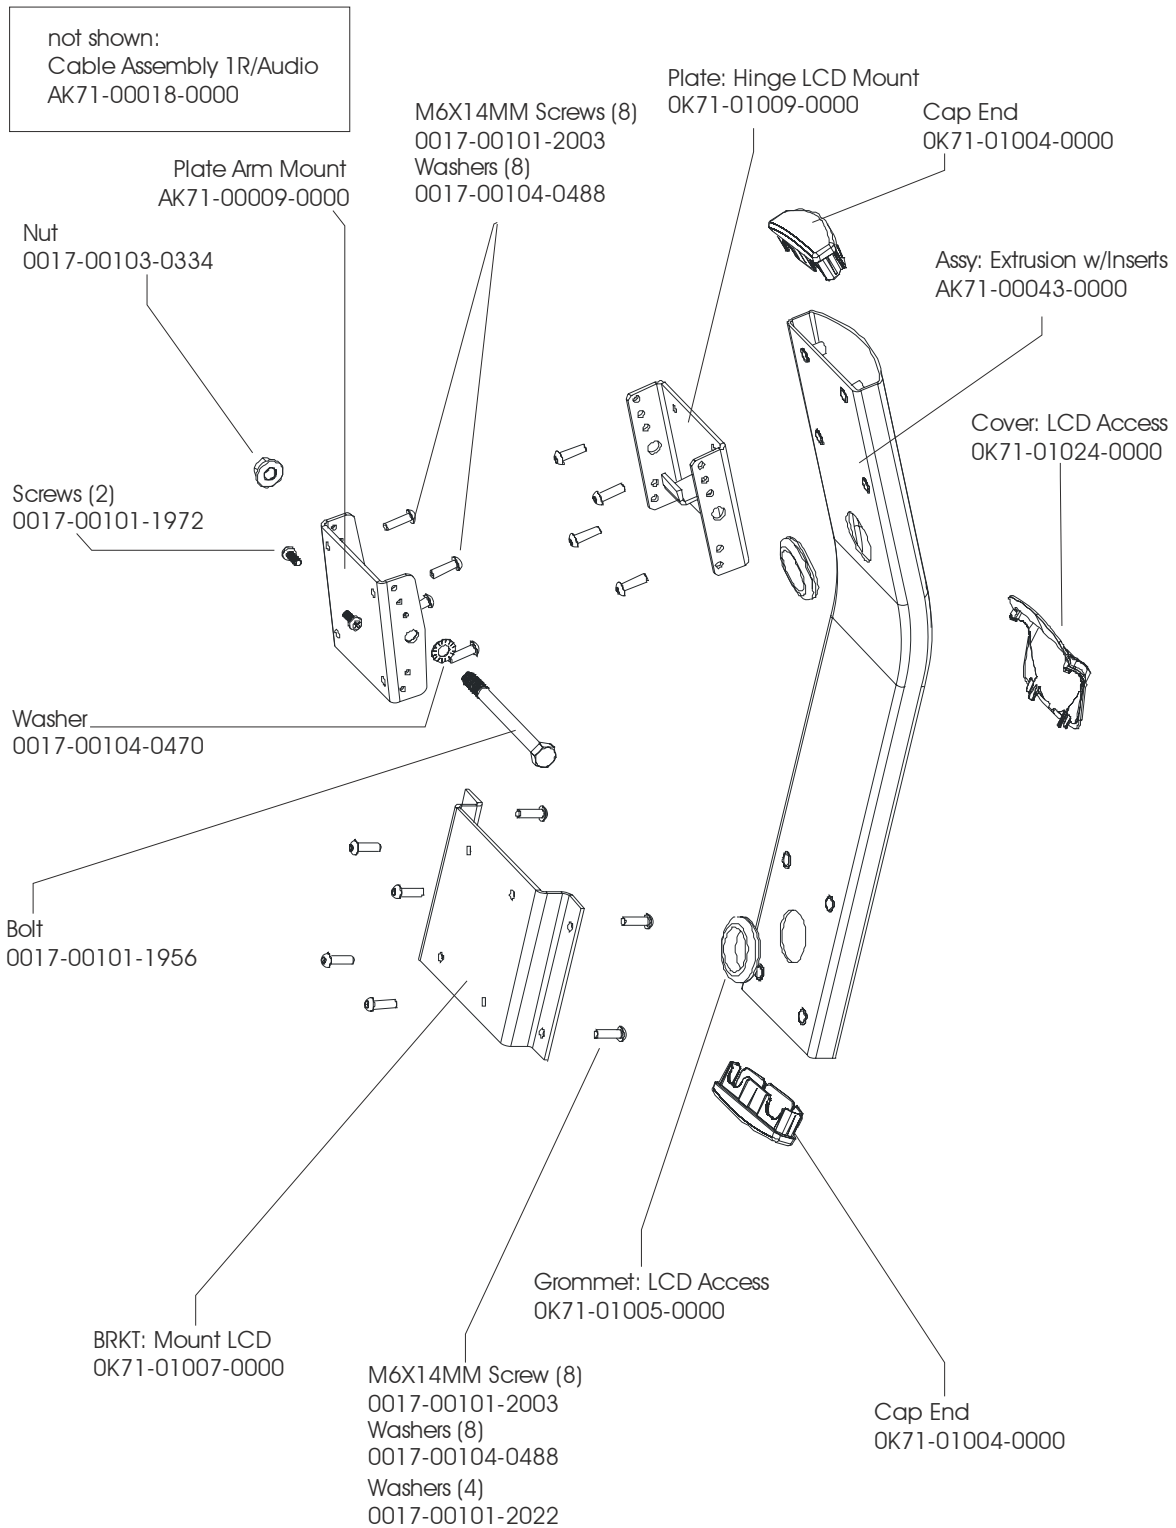

AK71-00029-0000 Hardware Bag

Adapter Bracket for 17" Attachable TV (KIT: ADAPTER; BRKT, GK71-00002-0001)  
This kit is used to attach a 17" TV to a bracket that had a 12.1" TV attached.

LCD TV -04 ENTERTAINMENT SYSTEM  
 Apollo and Gemini Mounting Hardware  
 UNIVERSAL LCD BRACKET KIT

LCD-0201-04: LCP100000 and up  
 LCD-0202-04: LCQ100000 and up

Hardware Bag AK71-00032-0000

LCD TV -04 ENTERTAINMENT SYSTEM  
 Mounting Brackets and Hardware

LCD-0201-04: LCP100000 and up  
 LCD-0202-04: LCQ100000 and up