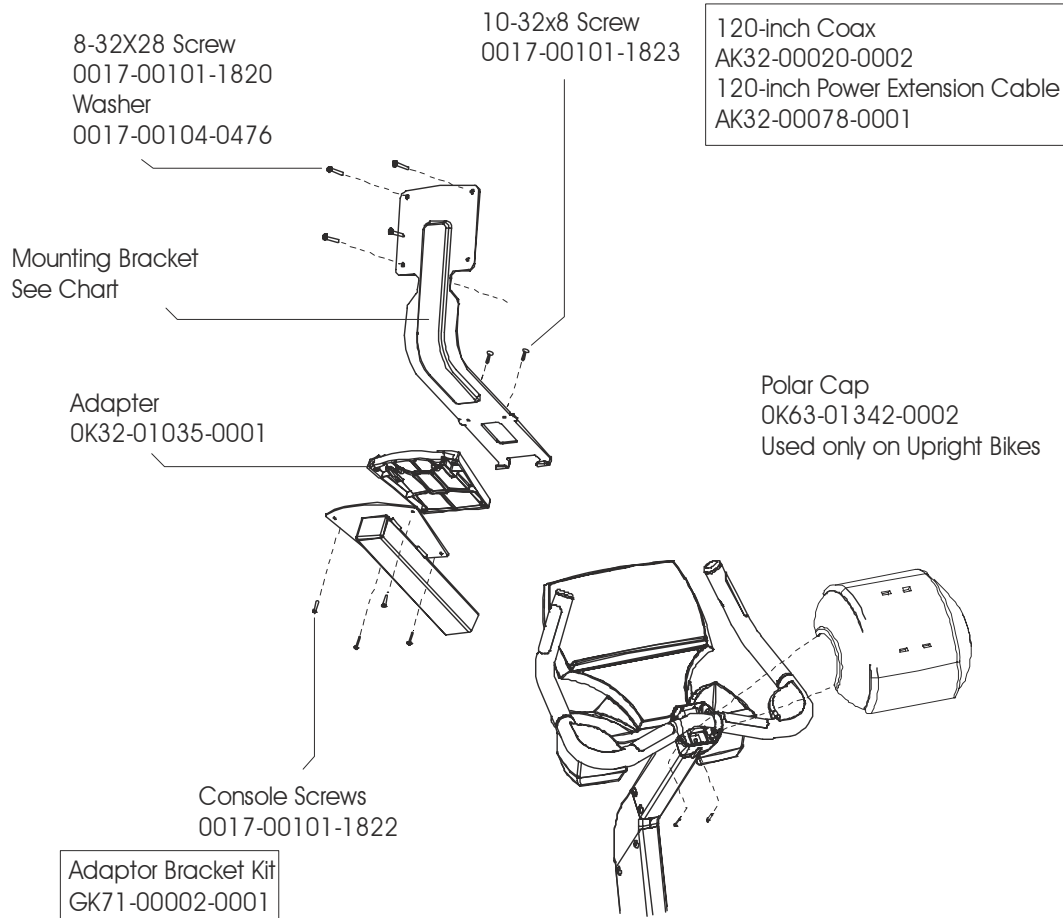

LCD TV -04 ENTERTAINMENT SYSTEM
Mounting Brackets and Hardware

LCD-0201-04: LCP100000 and up
LCD-0202-04: LCQ100000 and up

Model	Mounting Bracket	Description
Upright bike	AK32-00033-0009	CONS-MTG BRKT ASSY: PURCH; LC-ARCTIC S/C-C
Recumbent Bike	AK32-00033-0010	CONS-MTG BRKT ASSY: PURCH; LCR-ARCTIC S/C-C
93S & 95S Stair Climber	AK32-00033-0010	CONS-MTG BRKT ASSY: PURCH; LCR-ARCTIC S/C-C
90S Stair Climber	AK32-00033-0013	CONS-MTG BRKT ASSY: PURCH; CT-ARCTIC S/C-C
91X Crosstrainer	AK32-00033-0013	CONS-MTG BRKT ASSY: PURCH; CT-ARCTIC S/C-C