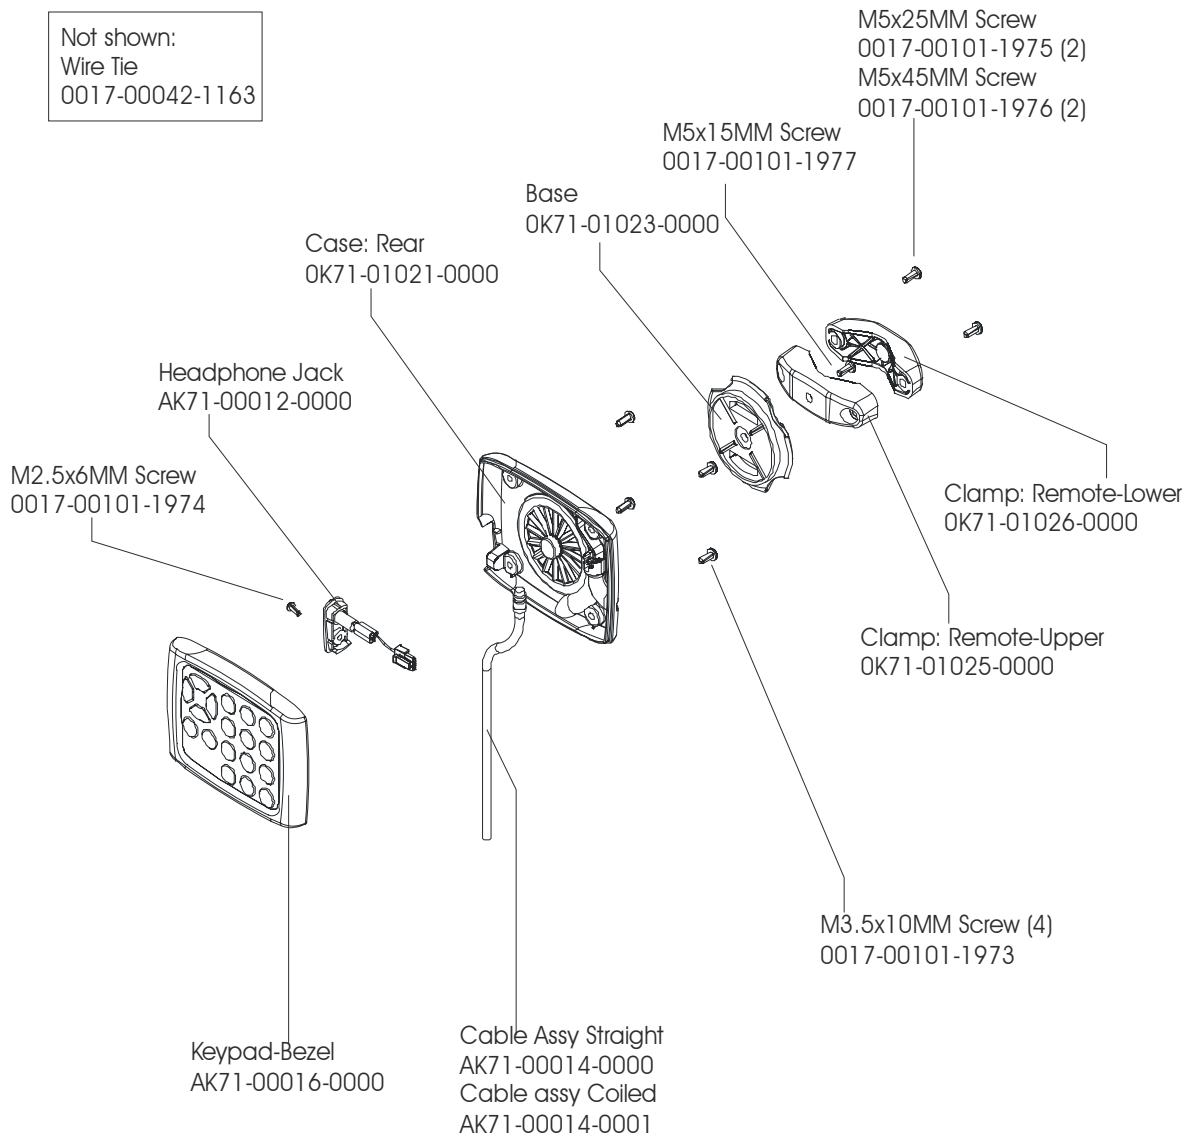

Part number	Description
Communication and iPod cable* between 17-inch LCD TV and 7-inch LCD console on all products	
AK71-00018-0000	Assembly I/R Audio

*The cable provides channel changing, audio, and video between the devices.

Remote Assembly Stealth Gray		
Type Of Cord	Complete Assembly (includes all parts)	
Straight	LF-TV-REMOTE	LIFE FITNESS EXTERNAL TV REMOTE CONTROL
Coiled	LF-TVSTND-REMOTE	LF EXTERNAL TV REMOTE CNTRL FOR TV STAND

AK71-00029-0000 Hardware Bag