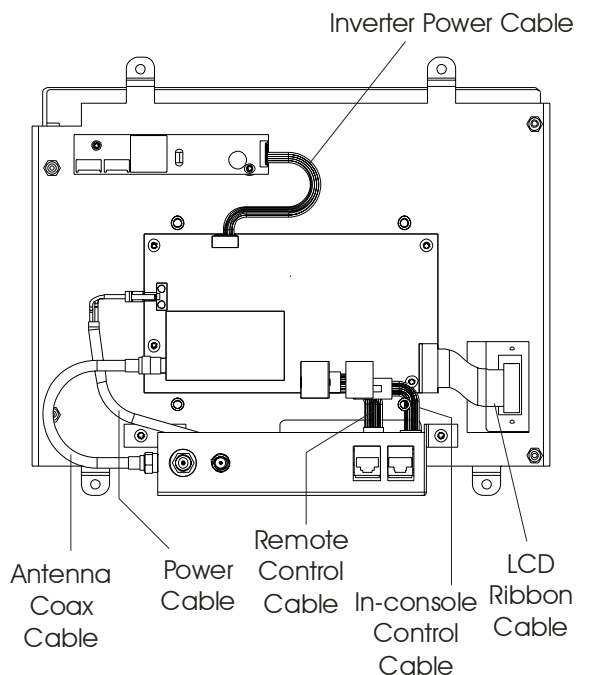

2. Remove the four screws that secure the TV console to the support frame.
3. Remove the TV console assembly.

Life Fitness LCD Entertainment System
How To Replace the Main PC Board - continued

CAUTION! Before replacing any circuit board, ground yourself using an anti-static ground strap.

4. Remove the four screws securing the back of the TV console.
5. Separate the front and back halves of the console.

6. Unplug all of the cables from the PC board:

Version 1 (five cables): antenna coax cable inverter power cable power cable remote cable LCD ribbon cable	Version 2 (six cables): power cable antenna coax cable remote cable (8 pin) remote cable (10 pin) inverter power cable LCD ribbon cable
---	---

Version 1 Entertainment TV

Version 2 Entertainment TV

Life Fitness LCD Entertainment System How To Replace the Main PC Board - continued

7. Remove the four screws that secure the main PC board to the bracket.
8. Lift out the main PC board.

Note: For Version 1 units, remove and discard the static PCB and all attached cables.

9. Reverse steps 1 through 8 to install the new main PC board. On Version 1 TVs, connect the remote cable to the 10-pin connector as shown in the diagram on the previous page. On Version 2 TVs, reconnect all cables as they were removed
10. To reprogram the channels, refer to the operation manual.