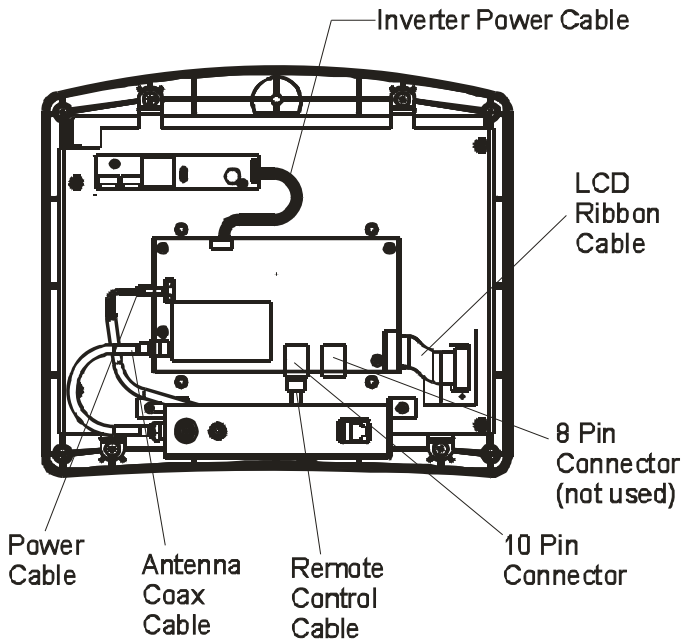

6. Unplug all of the cables from the PC board:

Version 1 (five cables): antenna coax cable inverter power cable power cable remote cable LCD ribbon cable	Version 2 (six cables): power cable antenna coax cable remote cable (8 pin) remote cable (10 pin) inverter power cable LCD ribbon cable

Version 1 Entertainment TV