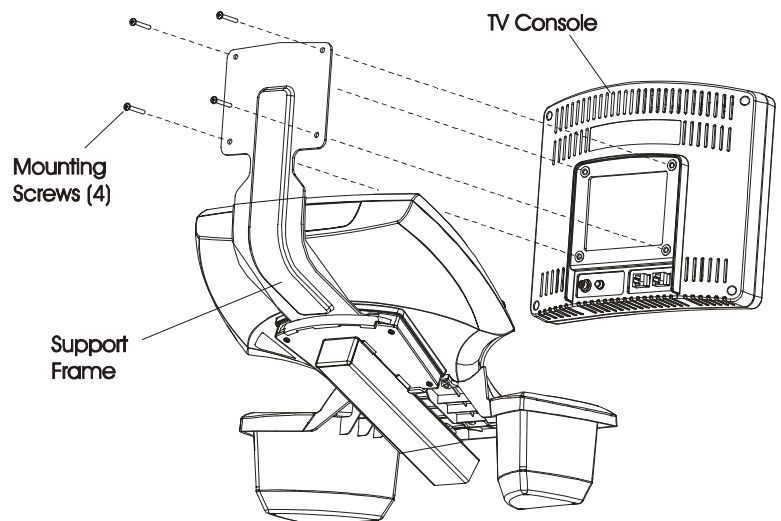

Life Fitness LCD Entertainment System

How To Replace the Main PC Board

Special service tools required: none

1. Disconnect the three cables from the back of the console. The power cable and the coax cable are screw-on connectors.

2. Remove the four screws that secure the TV console to the support frame.
3. Remove the TV console assembly.

Life Fitness LCD Entertainment System
How To Replace the Main PC Board - continued

CAUTION! Before replacing any circuit board, ground yourself using an anti-static ground strap.

4. Remove the four screws securing the back of the TV console.
5. Separate the front and back halves of the console.

6. Unplug all of the cables from the PC board:

Version 1 (five cables): antenna coax cable inverter power cable power cable remote cable LCD ribbon cable	Version 2 (six cables): power cable antenna coax cable remote cable (8 pin) remote cable (10 pin) inverter power cable LCD ribbon cable
---	---

Version 1 Entertainment TV

Version 2 Entertainment TV

Life Fitness LCD Entertainment System How To Replace the Main PC Board - continued

7. Remove the four screws that secure the main PC board to the bracket.
8. Lift out the main PC board.