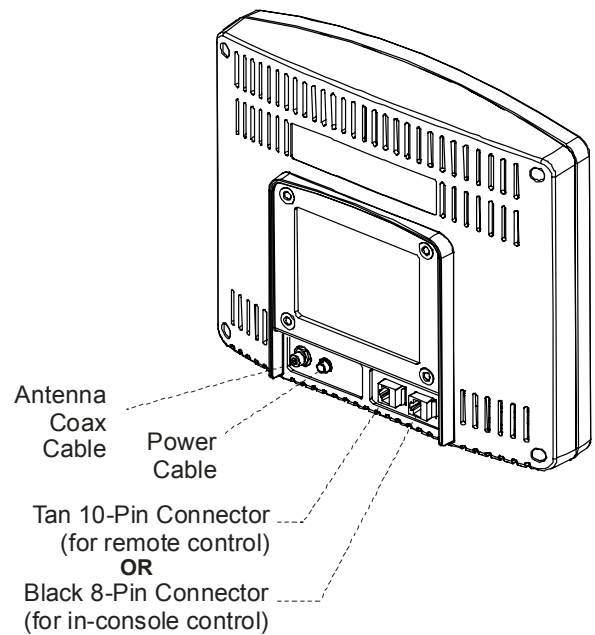

Life Fitness LCD Entertainment System

How To Replace the Main PC Board

Special service tools required: none

1. Disconnect the three cables from the back of the console. The power cable and the coax cable are screw-on connectors.

2. Remove the four screws that secure the TV console to the support frame.
3. Remove the TV console assembly.

Life Fitness LCD Entertainment System
How To Replace the Main PC Board - continued

CAUTION! Before replacing any circuit board, ground yourself using an anti-static ground strap.

4. Remove the four screws securing the back of the TV console.
5. Separate the front and back halves of the console.

6. Unplug all of the cables from the PC board:

Version 1 (five cables): antenna coax cable inverter power cable power cable remote cable LCD ribbon cable	Version 2 (six cables): power cable antenna coax cable remote cable (8 pin) remote cable (10 pin) inverter power cable LCD ribbon cable
---	---

Note: For Version 1 units, remove and discard the static PCB and all attached cables.

9. Reverse steps 1 through 8 to install the new main PC board. On Version 1 TVs, connect the remote cable to the 10-pin connector as shown in the diagram on the previous page. On Version 2 TVs, reconnect all cables as they were removed
10. To reprogram the channels, refer to the operation manual.