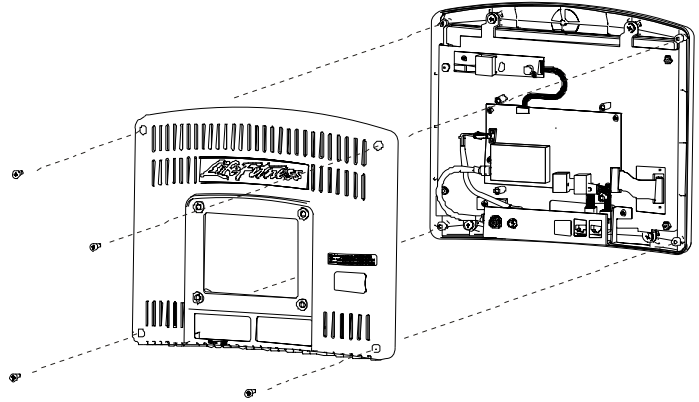

Life Fitness LCD Entertainment System

How To Replace the Main PC Board

Special service tools required: none

1. Disconnect the three cables from the back of the console. The power cable and the coax cable are screw-on connectors.

2. Remove the four screws that secure the TV console to the support frame.
3. Remove the TV console assembly.

Life Fitness LCD Entertainment System
How To Replace the Main PC Board - continued

CAUTION! Before replacing any circuit board, ground yourself using an anti-static ground strap.

4. Remove the four screws securing the back of the TV console.
5. Separate the front and back halves of the console.

6. Unplug all of the cables from the PC board:

Version 1 (five cables): antenna coax cable inverter power cable power cable remote cable LCD ribbon cable	Version 2 (six cables): power cable antenna coax cable remote cable (8 pin) remote cable (10 pin) inverter power cable LCD ribbon cable
---	---