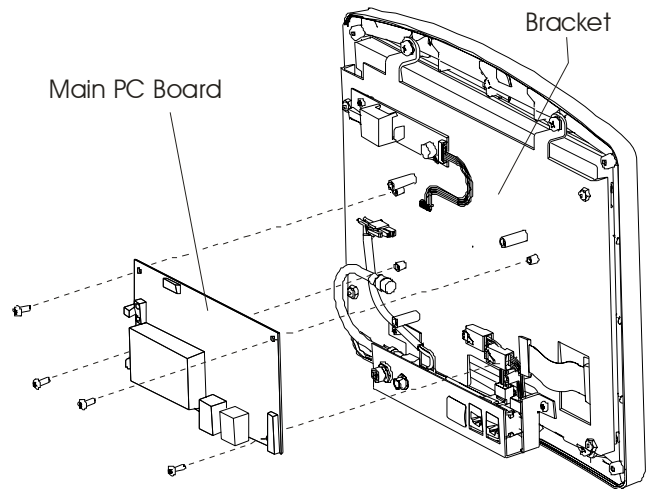

4. Remove the four screws securing the back of the TV console.
5. Separate the front and back halves of the console.

6. Unplug all of the cables from the PC board:

Version 1 (five cables): antenna coax cable inverter power cable power cable remote cable LCD ribbon cable	Version 2 (six cables): power cable antenna coax cable remote cable (8 pin) remote cable (10 pin) inverter power cable LCD ribbon cable
---	---

Version 1 Entertainment TV

Version 2 Entertainment TV

Life Fitness LCD Entertainment System How To Replace the Main PC Board - continued

7. Remove the four screws that secure the main PC board to the bracket.
8. Lift out the main PC board.

Note: For Version 1 units, remove and discard the static PCB and all attached cables.

9. Reverse steps 1 through 8 to install the new main PC board. On Version 1 TVs, connect the remote cable to the 10-pin connector as shown in the diagram on the previous page. On Version 2 TVs, reconnect all cables as they were removed
10. To reprogram the channels, refer to the operation manual.