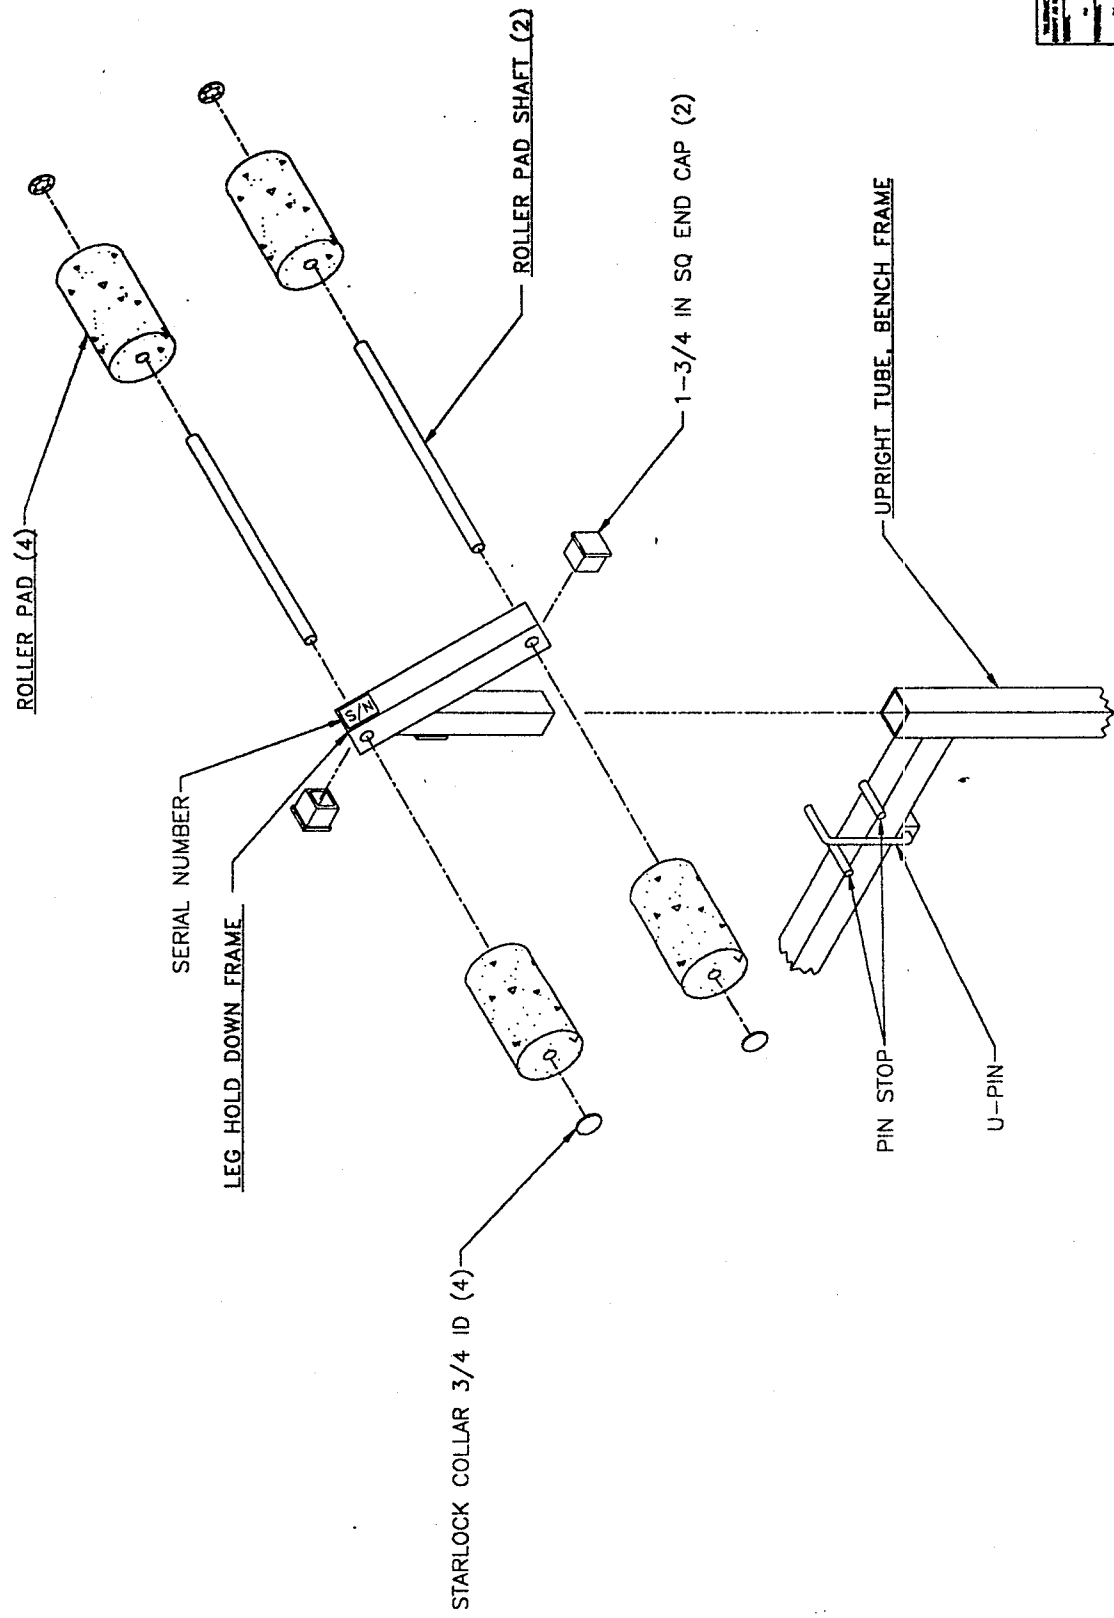

REVISIONS	
NO.	DESCRIPTION
A	ISSUE
B	ISSUE
C	ISSUE
D	ISSUE
E	ISSUE

NOT AS SHOWN

PARABODY INC. MADISON, WISCONSIN	
ASST. INST. 823101	64172
1/2	0
1/2	0
1/2	0
1/2	0