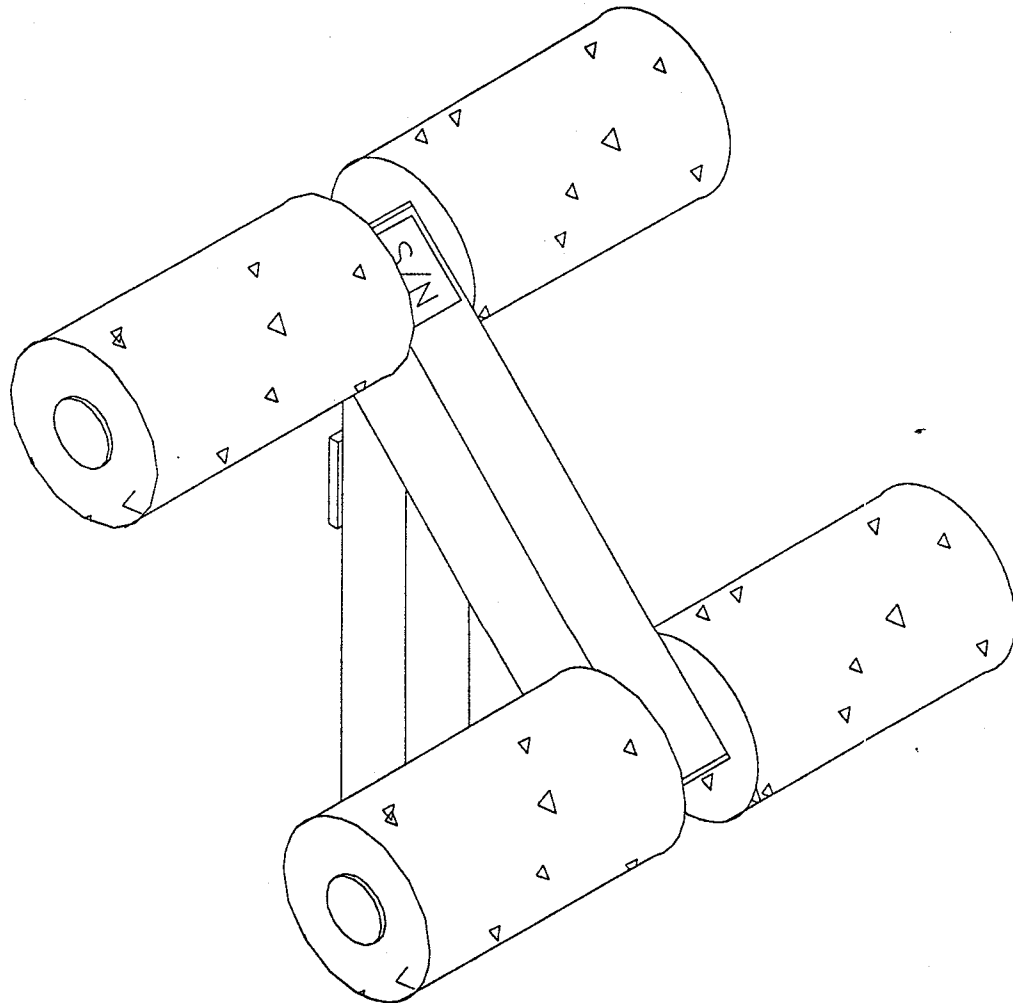

PARABODY

Strength Building Gear

823101

LEG HOLD DOWN

**PRODUCT ASSEMBLY
INSTRUCTIONS SHEETS**

823101 LEG HOLD DOWN ASSEMBLY PARTS LIST

SORT AND COUNT ALL PARTS BEFORE BEGINNING ASSEMBLY

HARDWARE:

ITEM	NAME/DESCRIPTION	QTY
1.	3/4 IN. STARLOCK COLLAR	4
2.	1-3/4 IN. SQ. END CAP	2

WELDMENTS/PARTS:

ITEM	NAME/DESCRIPTION	QTY
1.	LEG HOLD DOWN FRAME WLDMT(6416001)	1
2.	ROLLER PAD SHAFT(6125101)	2
3.	ROLLER PAD(6194601)	4

NOTE: BOLT LENGTH IS MEASURED FROM THE UNDERSIDE OF THE HEAD OF THE BOLT.

BOLT LENGTH RULER:

823101 LEG HOLD DOWN ASSEMBLY INSTRUCTIONS

THANK YOU

FOR PURCHASING THE 823101 LEG HOLD DOWN. PLEASE SAVE THESE ASSEMBLY INSTRUCTIONS FOR YOUR PERSONAL REFERENCE, AND ADDITIONAL SERVICE INFORMATION.

1. Insert two (2) 1-3/4 IN. SQ. END CAP into both ends of the **LEG HOLD DOWN FRAME** as shown on drawing.
2. Assemble four (4) **ROLLER PADS** to the **LEG HOLD DOWN FRAME** as shown on drawing, using two (2) **ROLLER PAD SHAFTS**, and four (4) 3/4 IN. **STARLOCK COLLARS**.
3. To perform **DECLINES** or **AB CRUNCHES**, insert the **LEG HOLD DOWN ASSEMBLY** into the **UPRIGHT TUBE** of the **BENCH FRAME** as shown on drawing, and tighten in place using the **THUMBSCREW**. To adjust the **SEAT PAD** for the **DECLINE** position, pull out on the **U-PIN**. Rotate the **U-PIN** back pass the **FIRST PIN STOP**. Release the **U-PIN**, and allow it to rest up against the **SECOND PIN STOP**.