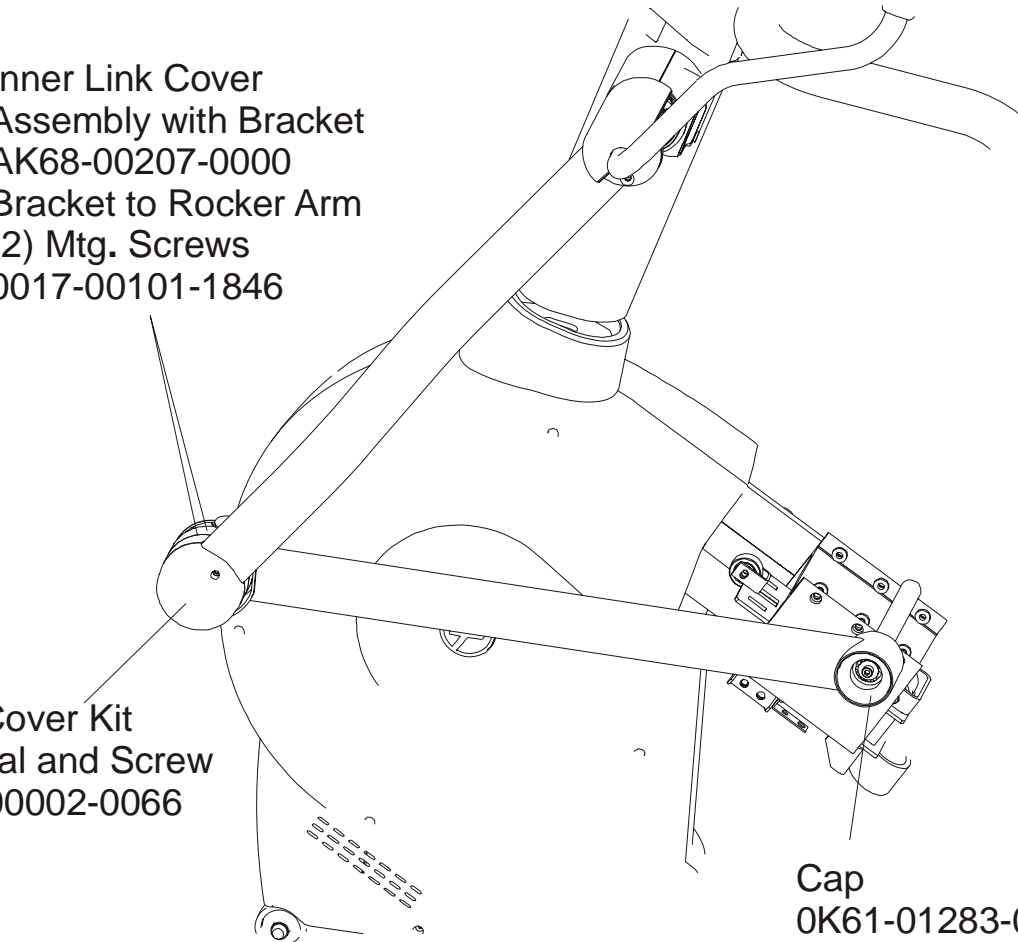

Inner Link Cover
Assembly with Bracket
AK68-00207-0000
Bracket to Rocker Arm
(2) Mtg. Screws
0017-00101-1846

Outer Cover Kit
with Seal and Screw
GK62-00002-0066

Cap
0K61-01283-0001

Right Clevis Cover Assy.
AK68-00154-0001