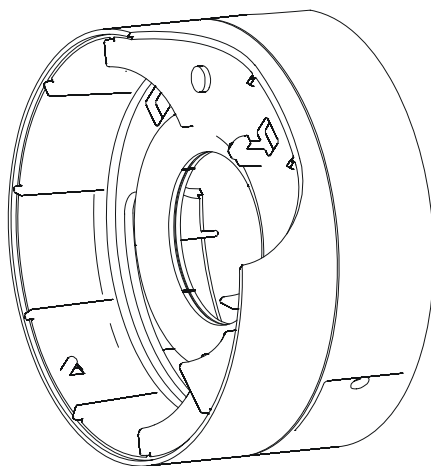

Inner Link Cover
Assembly with Bracket
AK68-00207-0000
Bracket to Rocker Arm
(2) Mtg. Screws
0017-00101-1846

Outer Cover Kit
with Seal and Screw
GK62-00002-0066

Cap
0K61-01283-0001

Right Clevis Cover Assy.
AK68-00154-0001