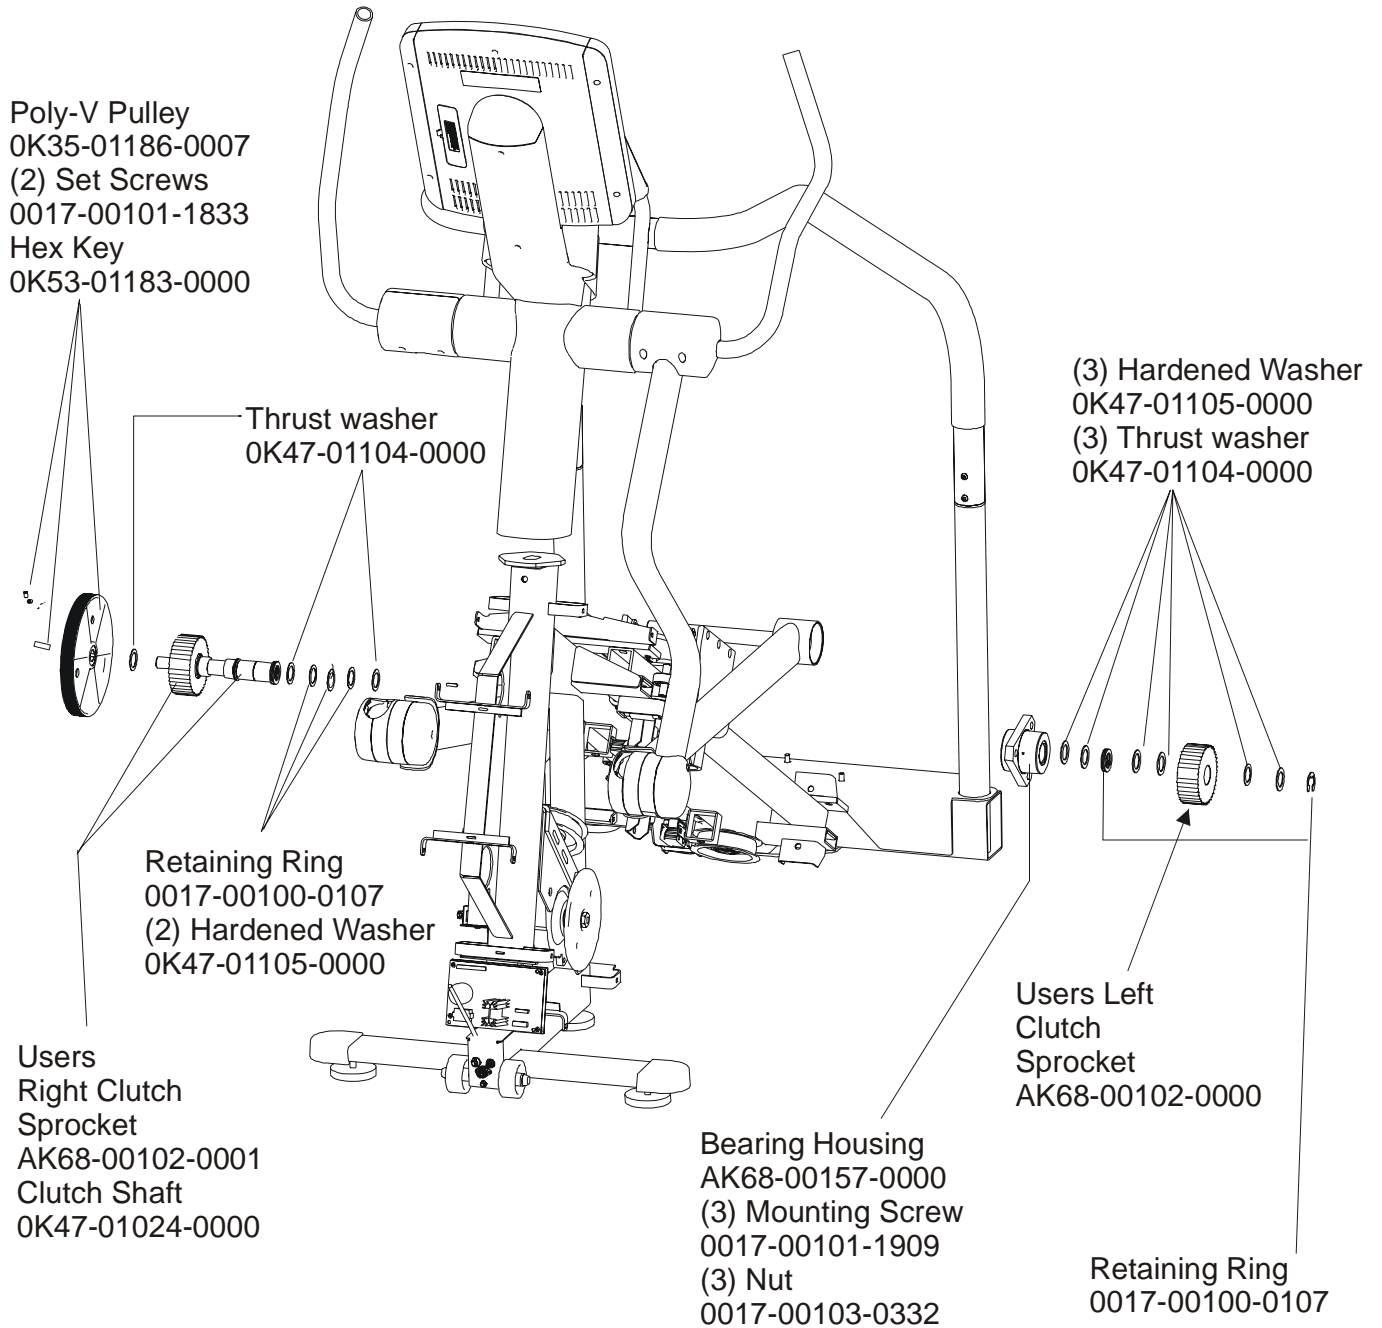

ARCTIC SILVER SUMMIT 95LEZ
Clutch Pulley and Shaft Assembly

95LEZ-0XXX-01
S/N LWE100000 and up

Note: The following parts are used on each end of both Timing Belts:

- Belt Terminator
0K35-01105-0000
- Bracket
0K35-01142-0000
- (2) Screws
0017-00101-1904
- (2) Washers
0017-00104-0469