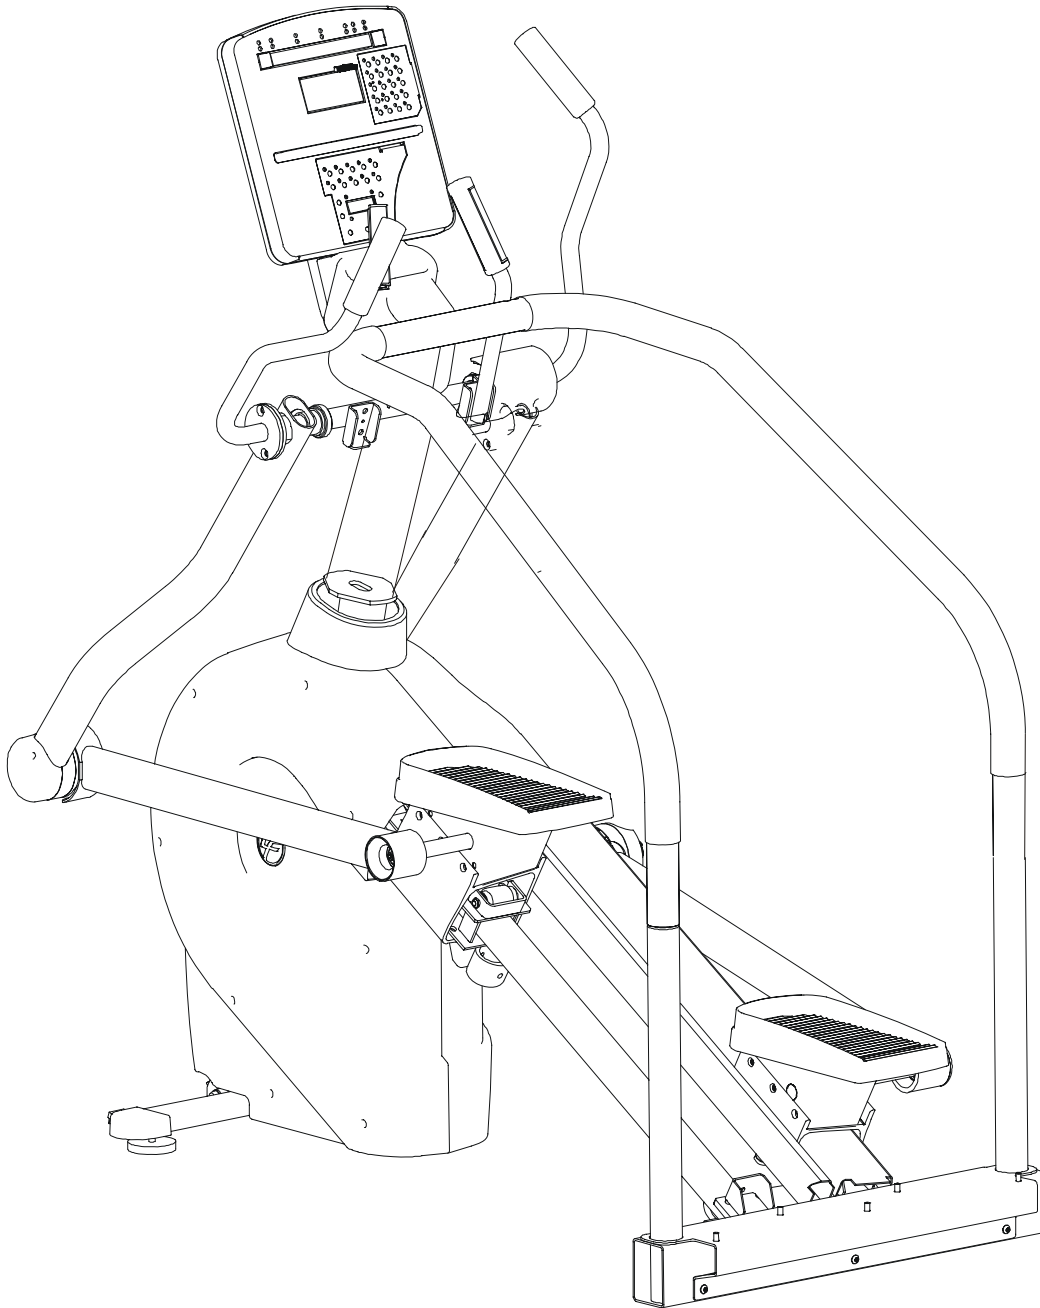

Life Fitness

ARCTIC SILVER SUMMIT 95LEZ-0XXX-01

Customer Support Services PARTS MANUAL revised 26 Feb 2008

	Page
Miscellaneous	3
Console Support and Dead shaft Covers	4
User Arms and Hardware	5
Monocolumn, Handrail and Vertical Uprights.....	6
Console and Related Components	7
Entertainment TV Console.....	8
Connector Bracket.....	9
Entertainment Mounting Bracket	10
Shrouds, Boot and Rear Step Assembly	11
Rocker Arms and Control Link Assy”s	12
Rocker Arm/Control Link Covers	13
Pedal Track Covers and Hardware.....	14
Pedals, Truck and Rollers Assembly	15
Resistor Assembly and Crossover Pulley	16
Flexonic Belts and Tensioner Bracket	17
Clutch Shaft and Sprockets	18
Clutch Pulley and Shaft Assembly.....	19
Timing Belts and Springs.....	20
Power Control Board, Battery and Alternator.....	21
Wheels and Leg levelers	22
Lower Track Cover and Hardware.....	23
Cables	24

OPERATION MANUAL – (ENG) OPERATION MANUAL – (F/S/P) OPERATION MANUAL – (G/D/I) OPERATION MANUAL – (JAP)	M051-00K68-A001 M051-00K68-A002 M051-00K68-A003 M051-00K68-A004
TOUCH UP PAINT: SPRAY CAN .5 OZ BOTTLE W/APPLICATOR .33 OZ PEN	0017-00008-0204 0017-00008-0205 0017-00008-0206
SERVICE MANUAL	M051-00K68-A030
PCB/ACCESS PANEL ASSY. ASSEMBLY CONSISTS OF: 1) 120" COAX CABLE 2) 120" POWER EXTENSION CABLE 3) ACCESS PANEL BRACKET 4) F TYPE CONNECTOR 5) PLASTIC GROMMET (QTY. 2)	AK68-00107-0000 AK32-00020-0002 AK32-00078-0001 0K68-01031-0000 0017-00021-2846 0017-00042-0821
HARDWARE BAG	AK68-00198-0000

Note: This model is a combination of the attachable LCD TV (LCDXEZ-XXXX-01) and a base unit (95LWEZ-XXXX-01). This model comes with both Telemetry and Life Pulse sensors for reading Heart Rate.

ARCTIC SILVER SUMMIT 95LEZ
Console Support & Dead shaft Covers