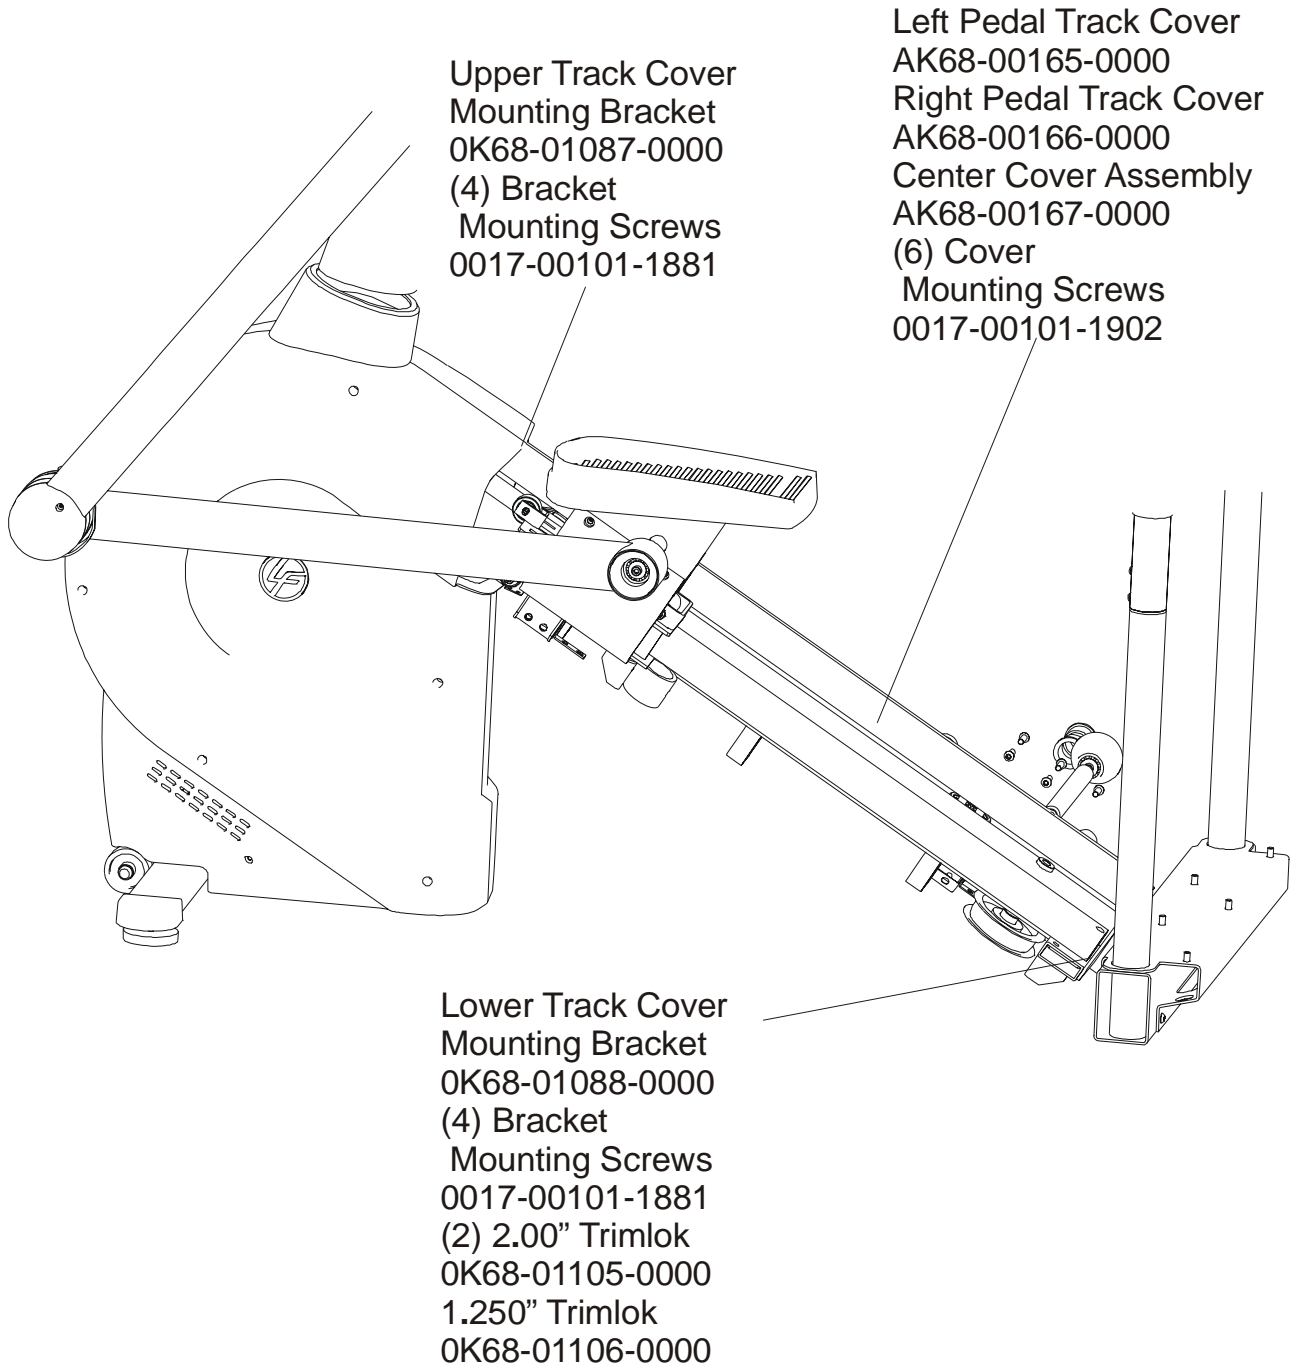

Outer Cover Kit
with Seal and Screw
GK62-00002-0066

Cap
0K61-01283-0001

Right Clevis Cover Assy.
AK68-00154-0001

Left Clevis Cover Assy.
AK68-00154-0002

ARCTIC SILVER SUMMIT 95LEZ
Pedals, Truck and Rollers Assembly