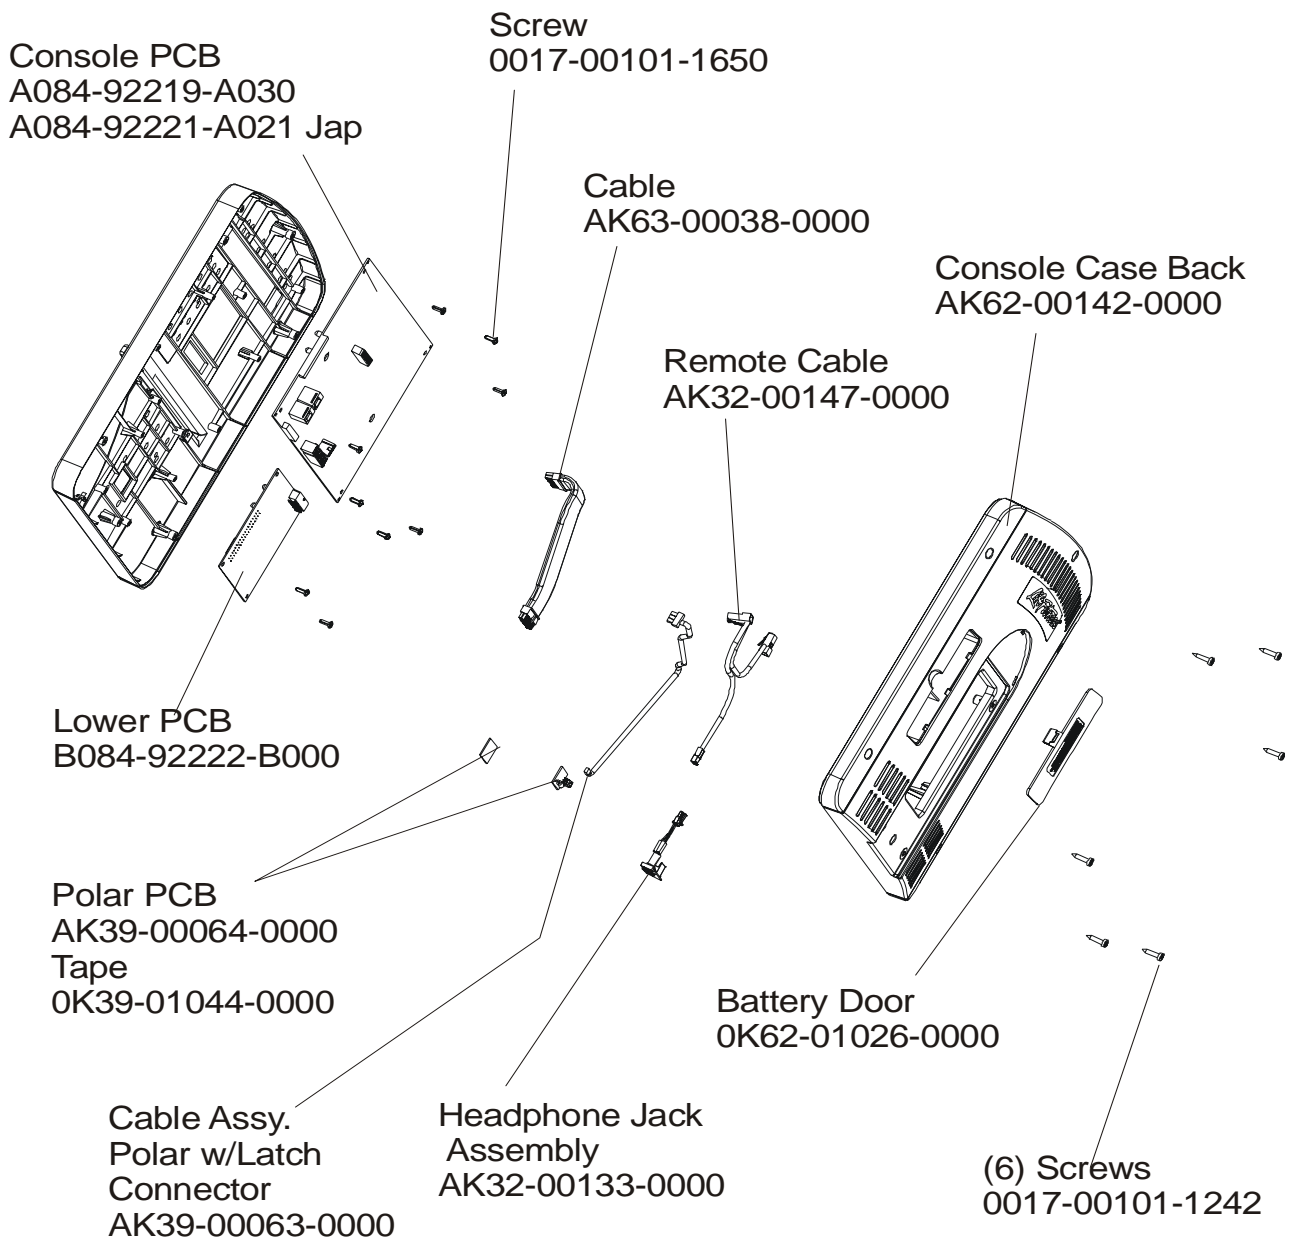

0017-00101-1791

ARCTIC SILVER SUMMIT 95LEZ
Monocolumn, Handrail and Vertical Uprights

95LEZ-0XXX-01
S/N LWE100000 and up

ARCTIC SILVER SUMMIT 95LEZ

Console and Related Components

95LEZ-0XXX-01

S/N LWE100000 and up