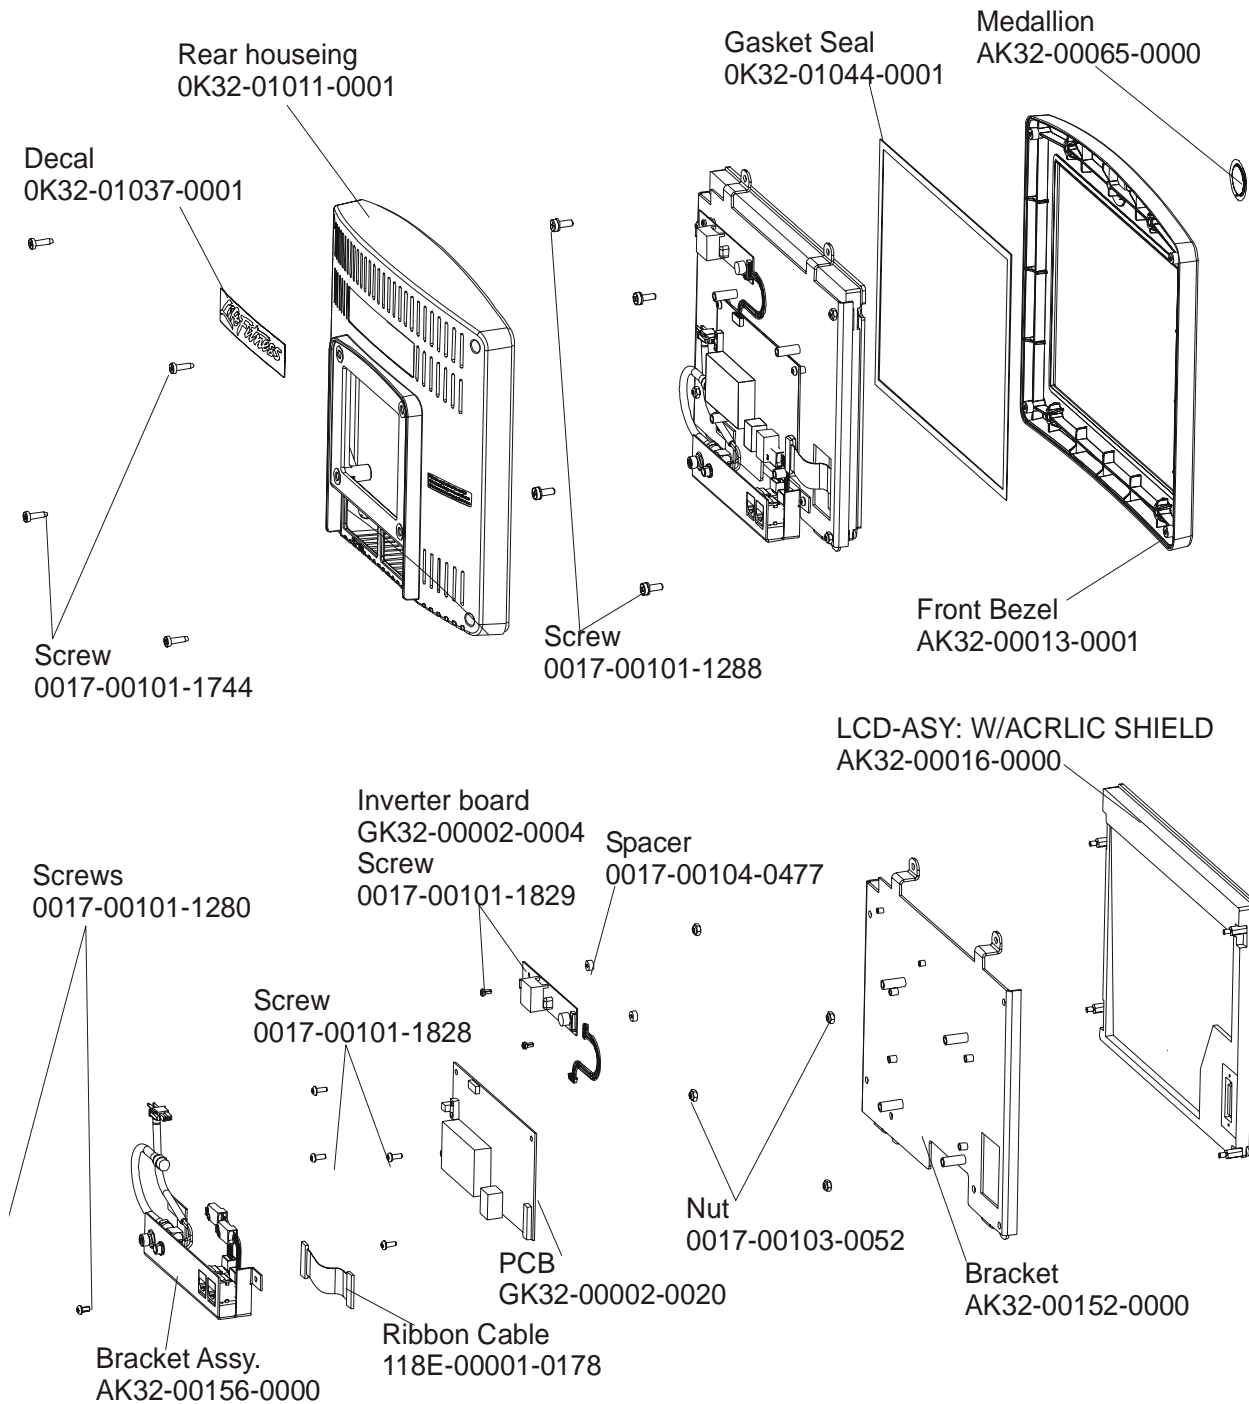

ARCTIC SILVER SUMMIT 95LEZ
Entertainment TV Console

95LEZ-0XXX-01
S/N LWE10000 and up