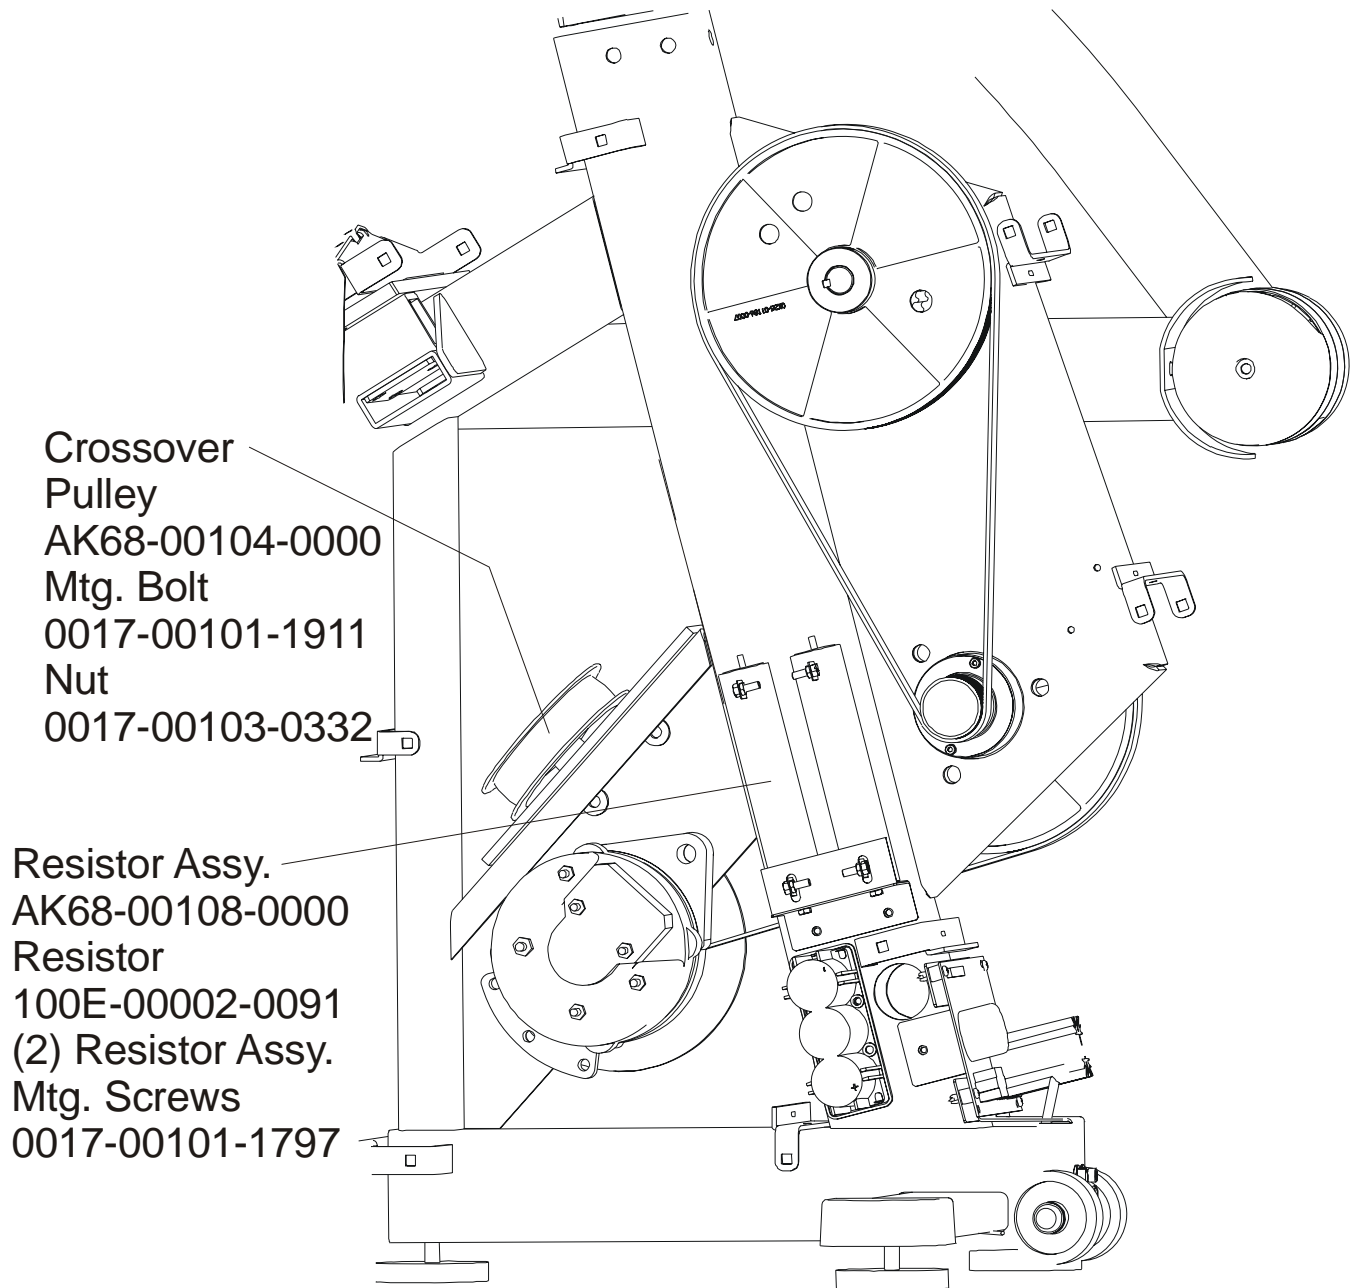

ARCTIC SILVER SUMMIT 95LEZ
Resistor Assembly and Crossover Pulley

95LEZ-0XXX-01
S/N LWE100000 and up