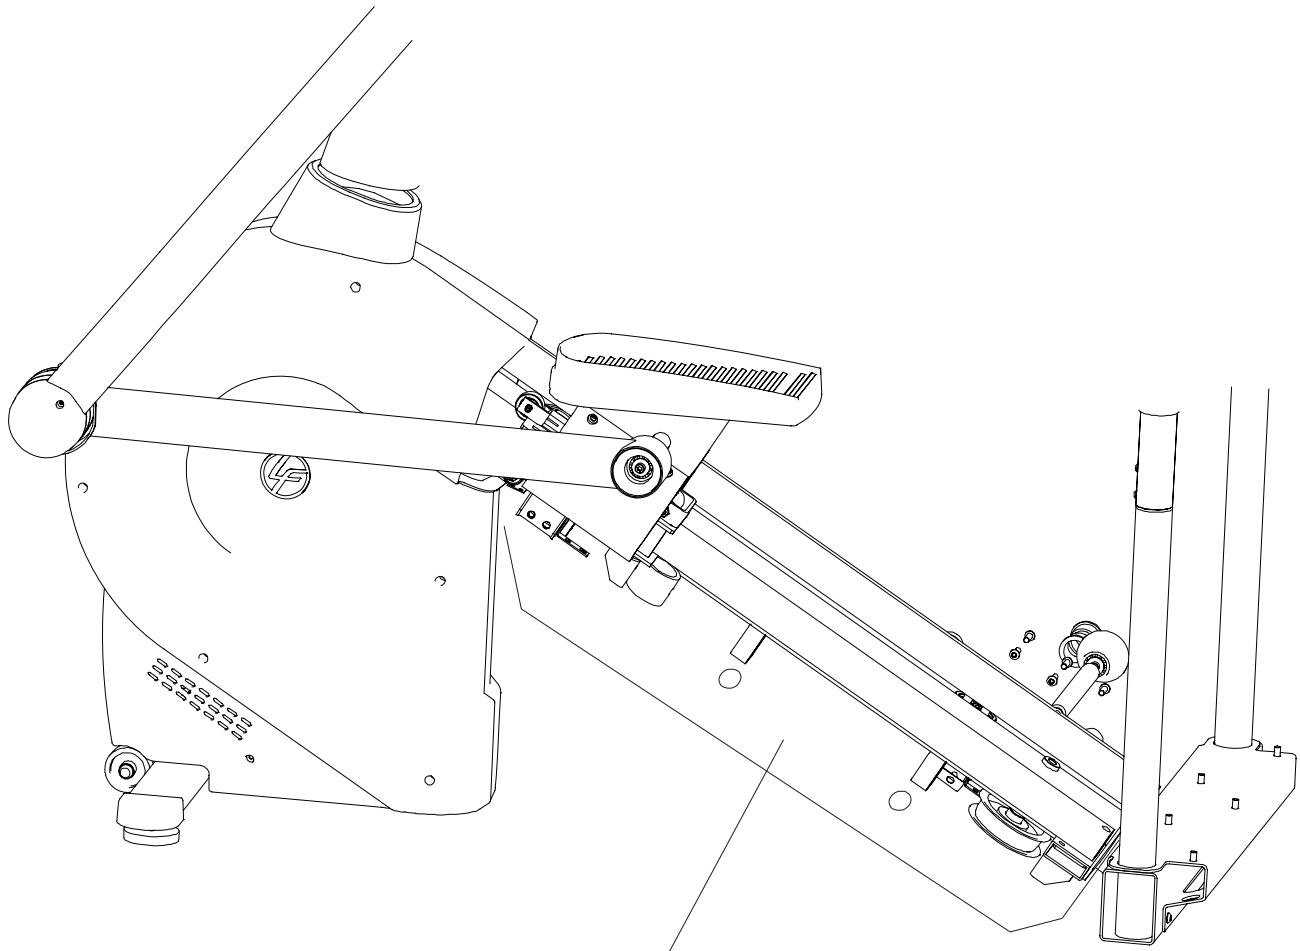

Lower Track Cover Assembly

AK68-00220-0000

Mounting Screw (3)

0017-00101-1906

Washer, Nylon (3)

0017-00104-0485

Flat Washer (3)

0017-00104-0479