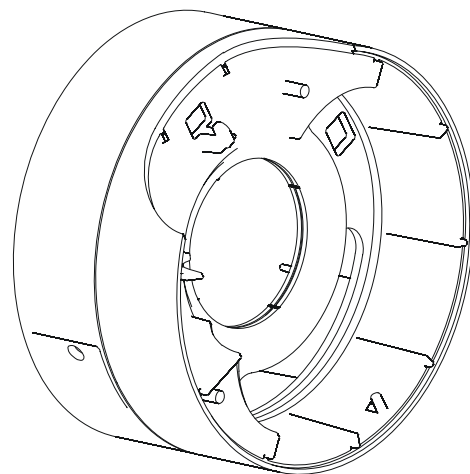

Left Clevis Cover Assy.
AK68-00154-0002