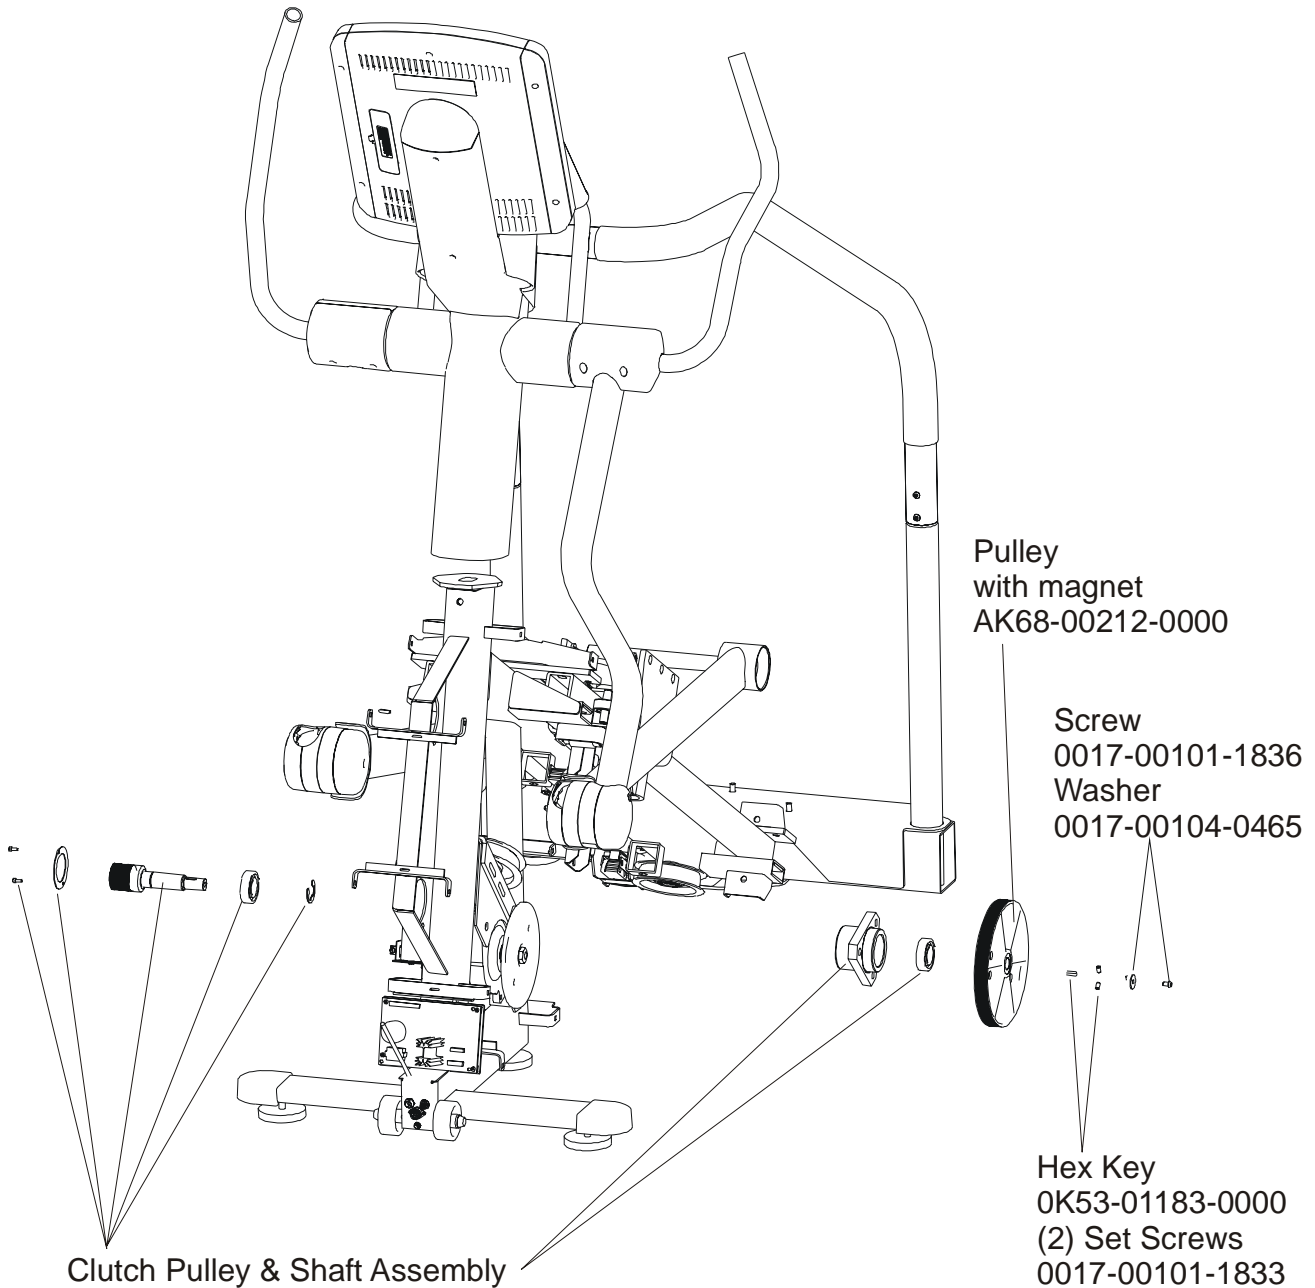

ARCTIC SILVER SUMMIT 95LEZ
Clutch Pulley and Shaft Assembly

95LEZ-0XXX-01
S/N LWE100000 and up

Note: The following parts are used on each end of both Timing Belts:

- Belt Terminator
0K35-01105-0000
- Bracket
0K35-01142-0000
- (2) Screws
0017-00101-1904
- (2) Washers
0017-00104-0469