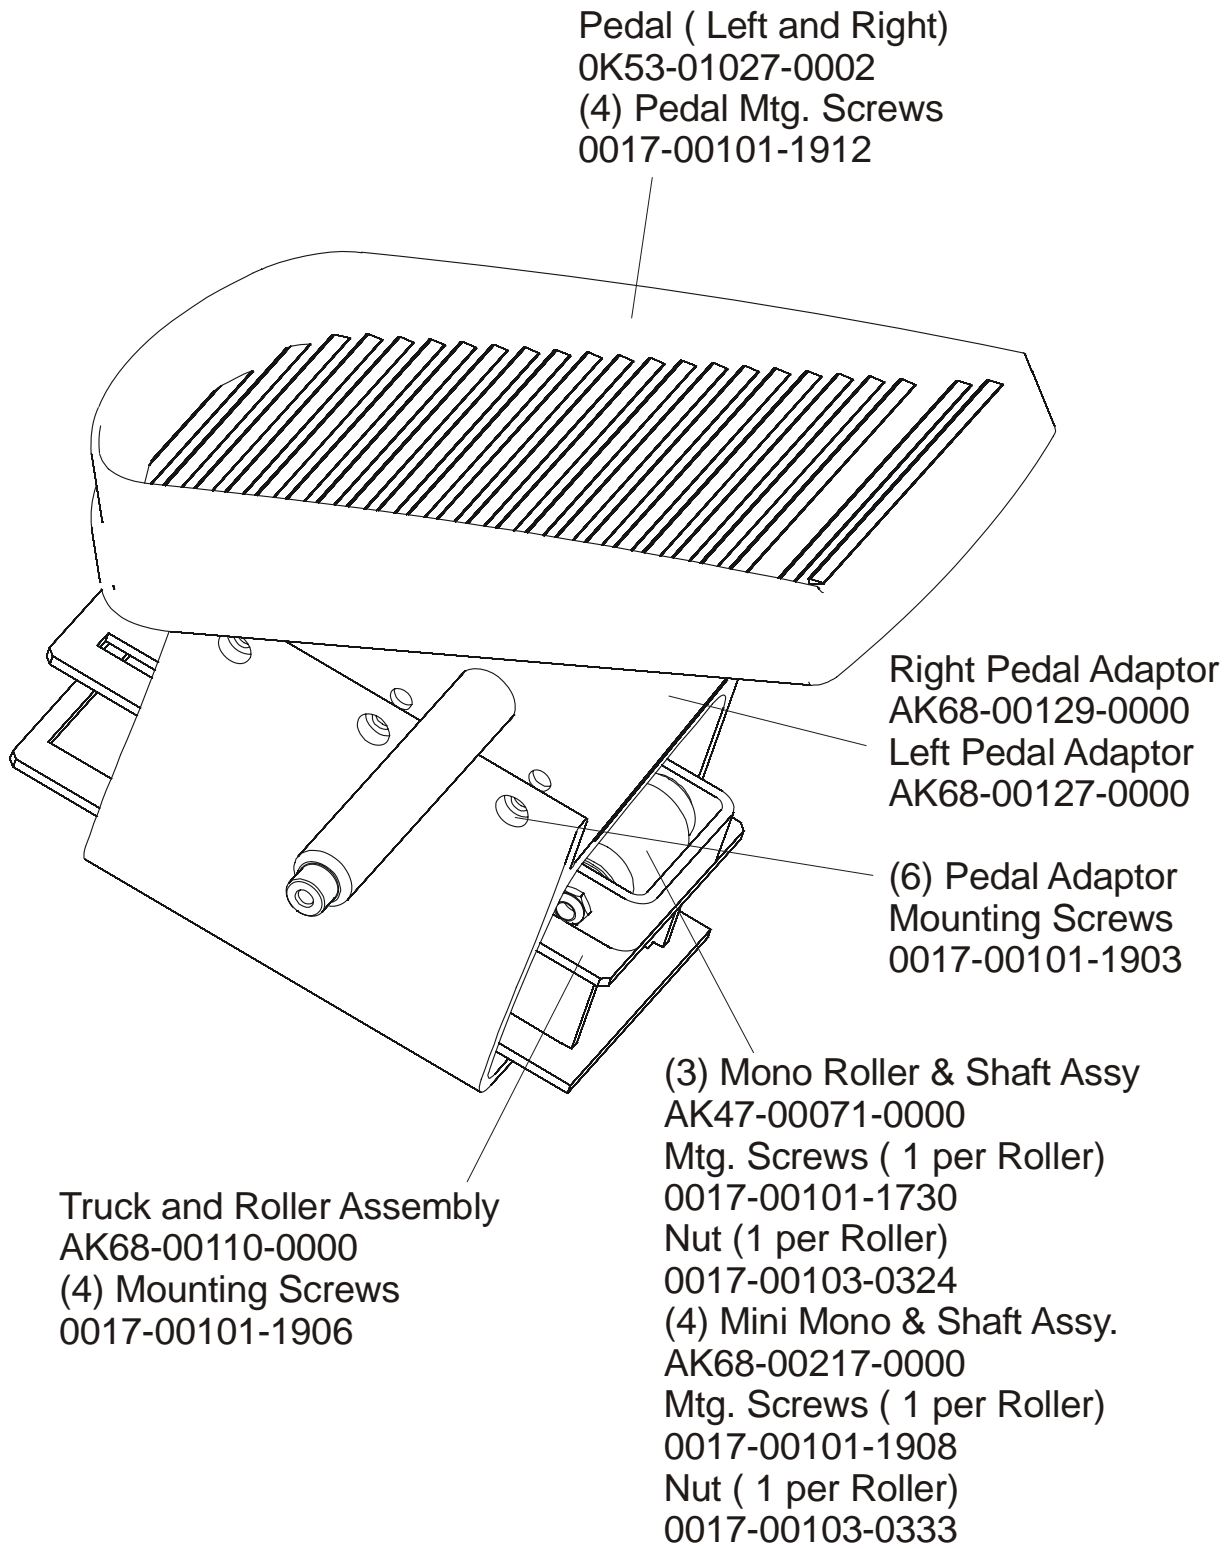

ARCTIC SILVER SUMMIT 95LEZ
Pedals, Truck and Rollers Assembly

95LEZ-0XXX-01
S/N LWE100000 and up