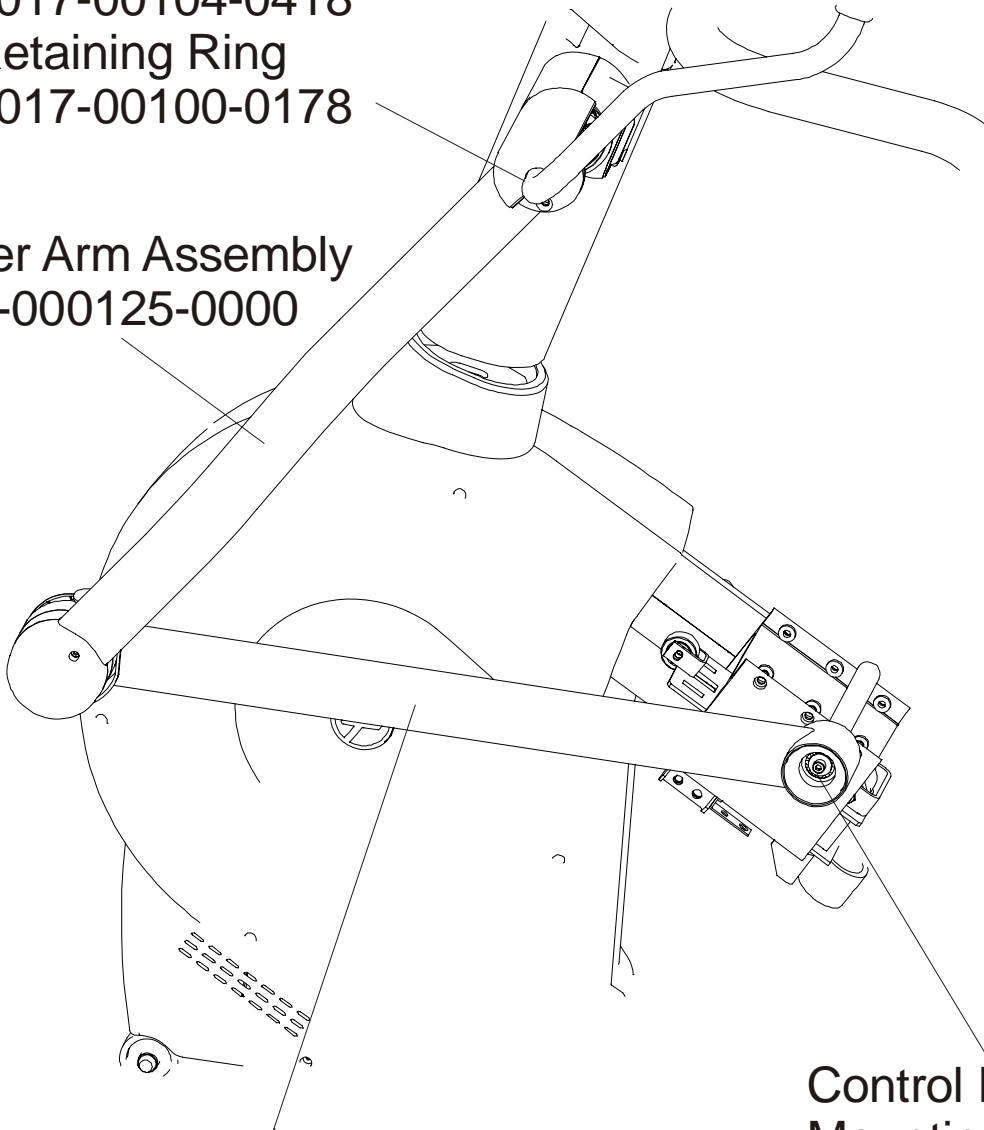

Rocker Arm Washer
0017-00104-0418
Retaining Ring
0017-00100-0178

Rocker Arm Assembly
AK68-000125-0000

Control Link Assembly
AK68-00147-0000

Control Link
Mounting Screw
0017-00101-1881
and Washer
0017-00104-0479