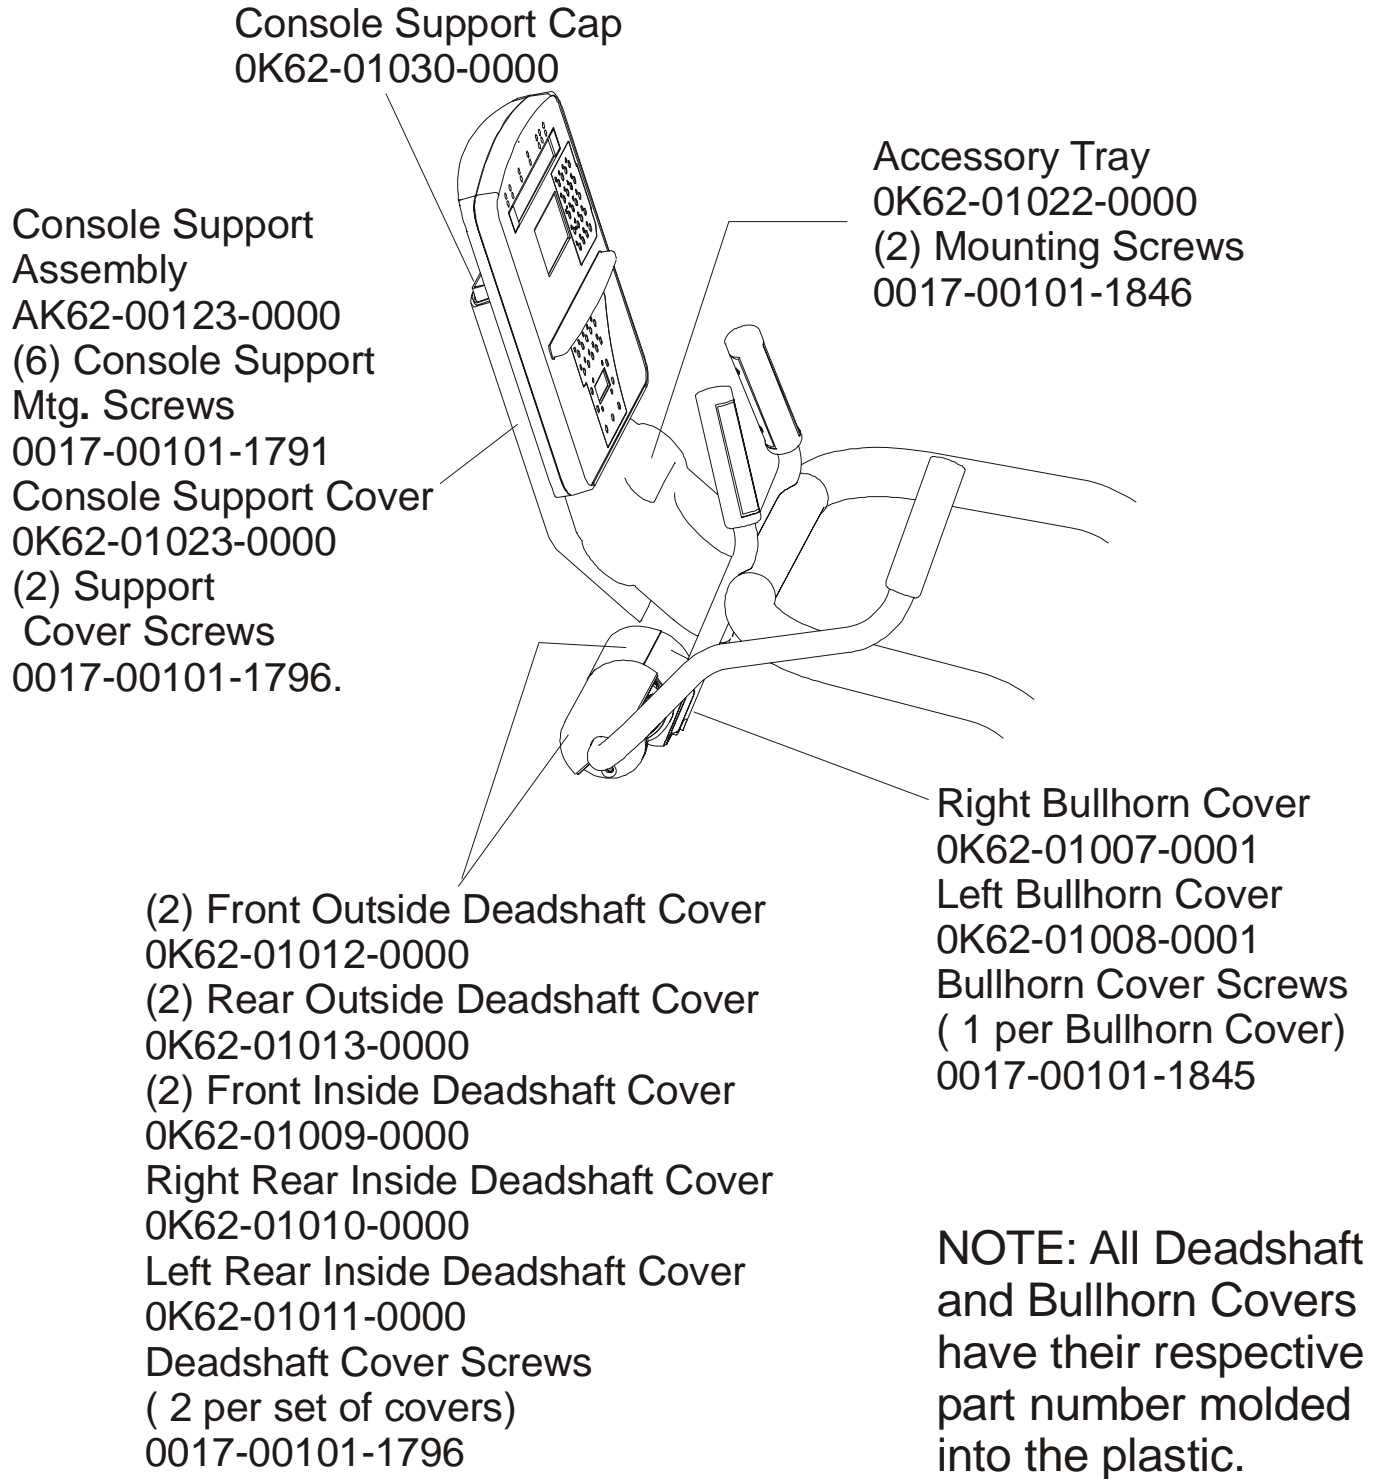

ARCTIC SILVER SUMMIT 95LEZ
Console Support & Dead shaft Covers

95LEZ-0XXX-01
S/N LWE100000 and up