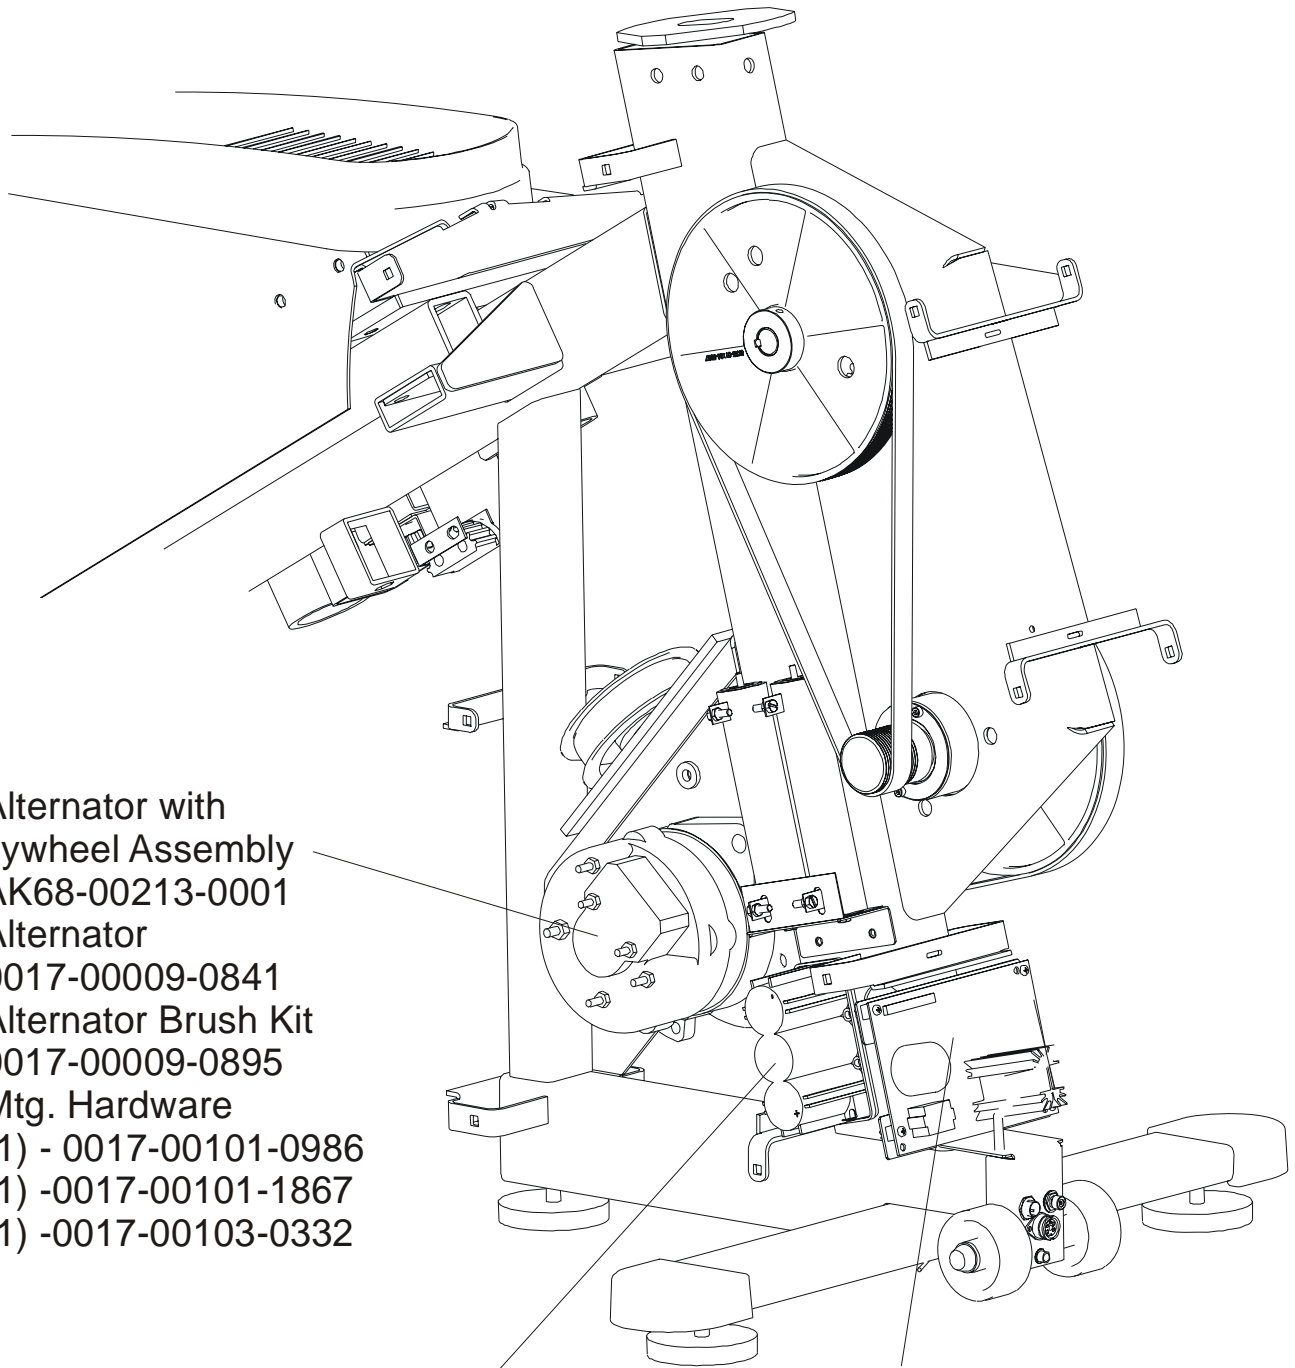

Alternator with
flywheel Assembly
AK68-00213-0001
Alternator
0017-00009-0841
Alternator Brush Kit
0017-00009-0895
Mtg. Hardware
(1) - 0017-00101-0986
(1) -0017-00101-1867
(1) -0017-00103-0332

6 Volt Battery
0017-00003-0685
(2) Battery Mtg. Screws
0017-00101-1797

Power Control Board
B084-92218-D002
(4) PCB Mtg. Screws
0017-00101-1838