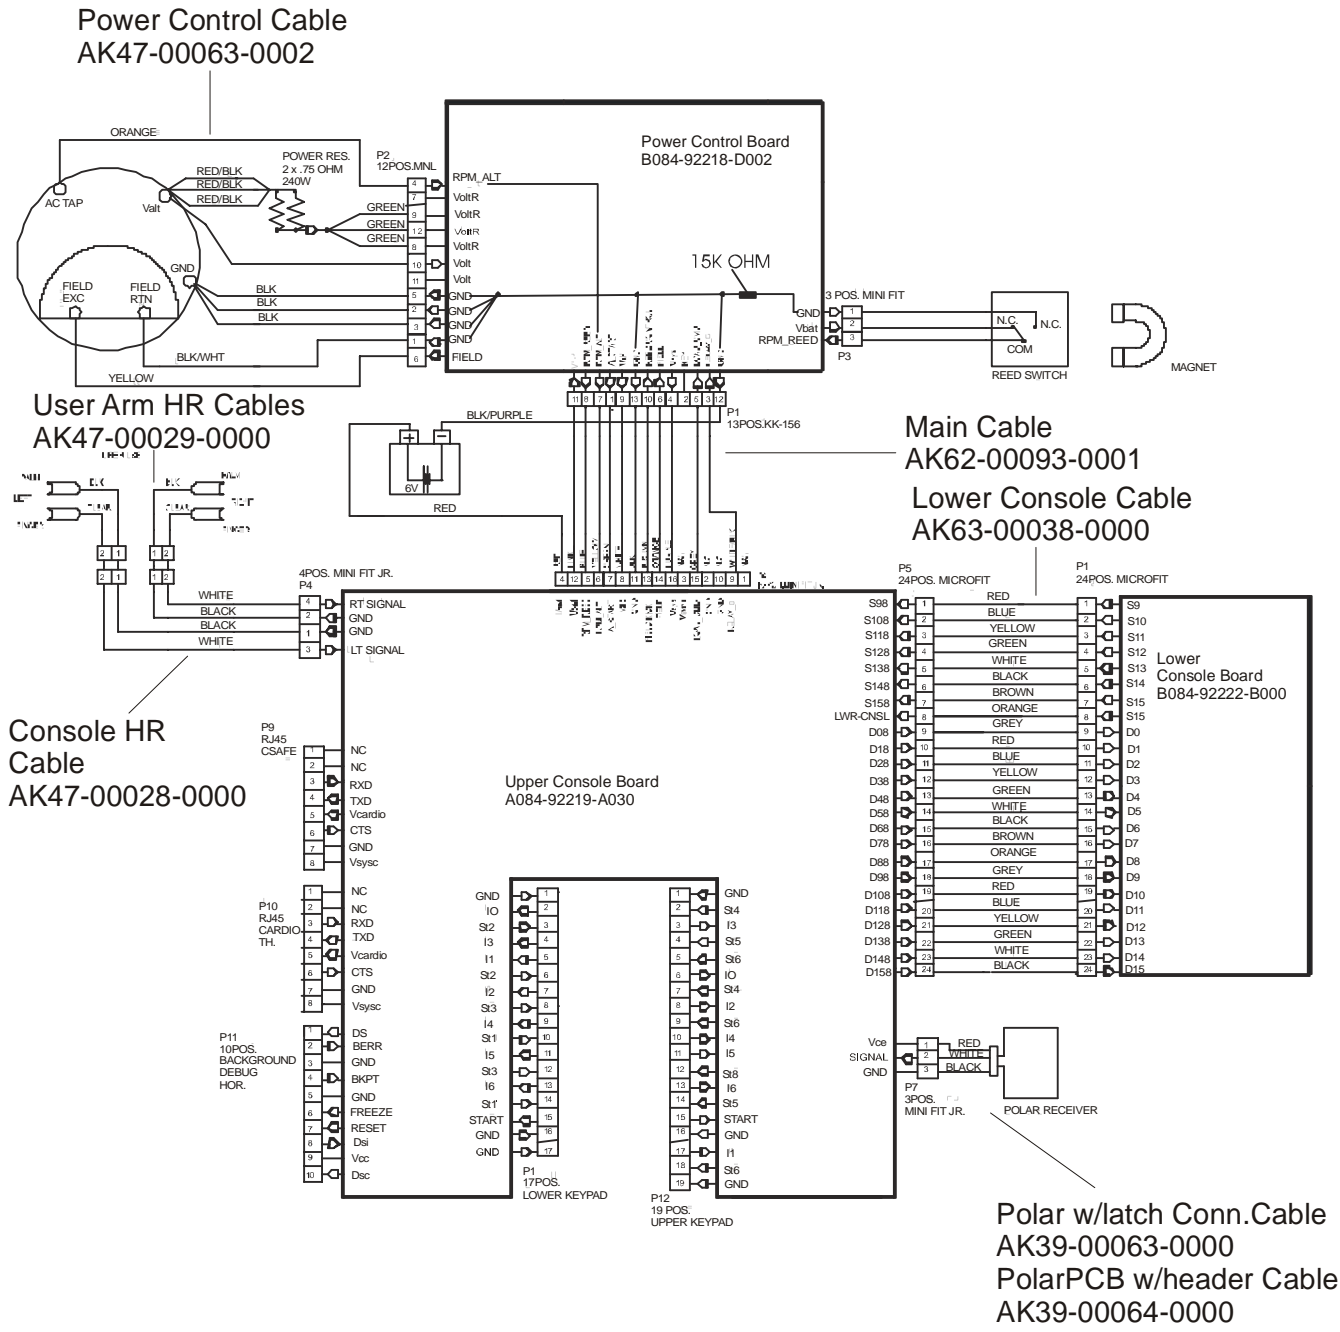

ARCTIC SILVER SUMMIT 95LEZ

Cables

95LEZ-0XXX-01
S/N LWE10000 and up