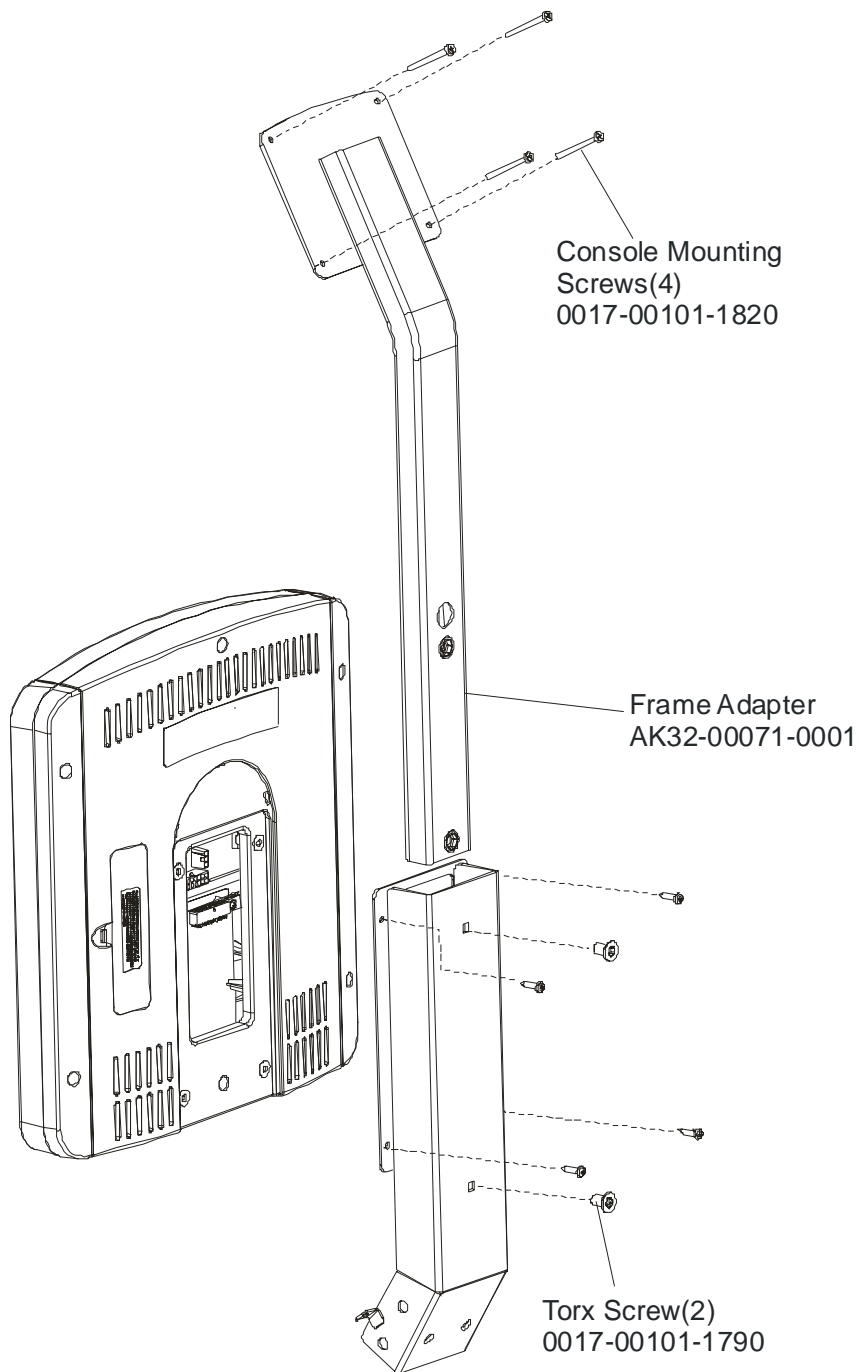

ARCTIC SILVER SUMMIT 95LEZ
Entertainment Mounting Bracket

95LEZ-0XXX-01
S/N LWE100000 and up