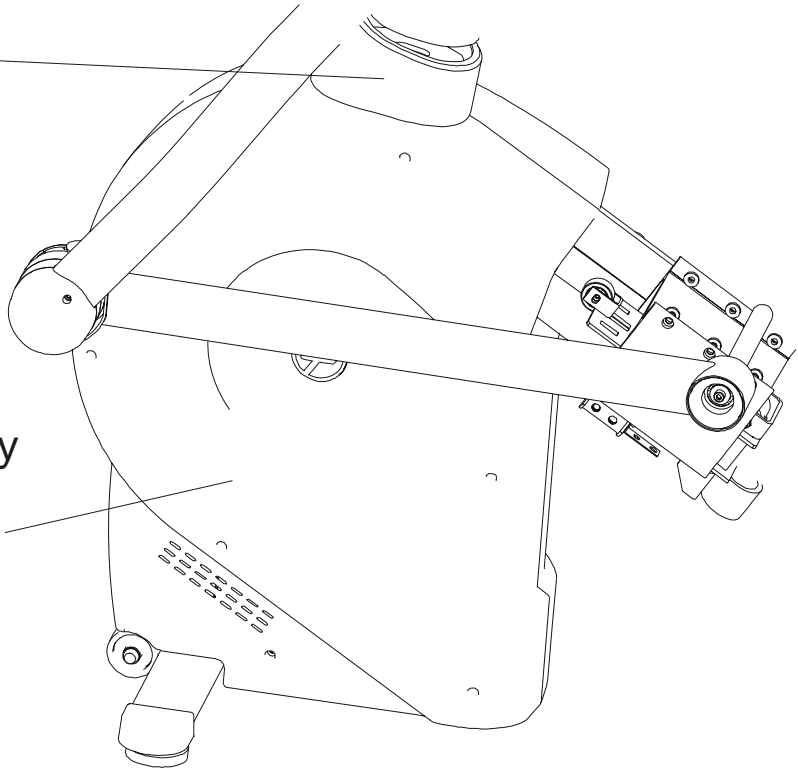

95LEZ-0XXX-01
S/N LWE100000 and up

ARCTIC SILVER SUMMIT 95LEZ
Shrouds, Boot and Rear Step Assembly

95LEZ-0XXX-01
S/N LWE100000 and up

Monocolumn Boot
0K68-01061-0000

Right Shroud Assembly
AK68-00176-0000
Left Shroud Assembly
AK68-00176-0001
Shroud Mtg. Screws
(6 per shroud)
0017-00101-1796