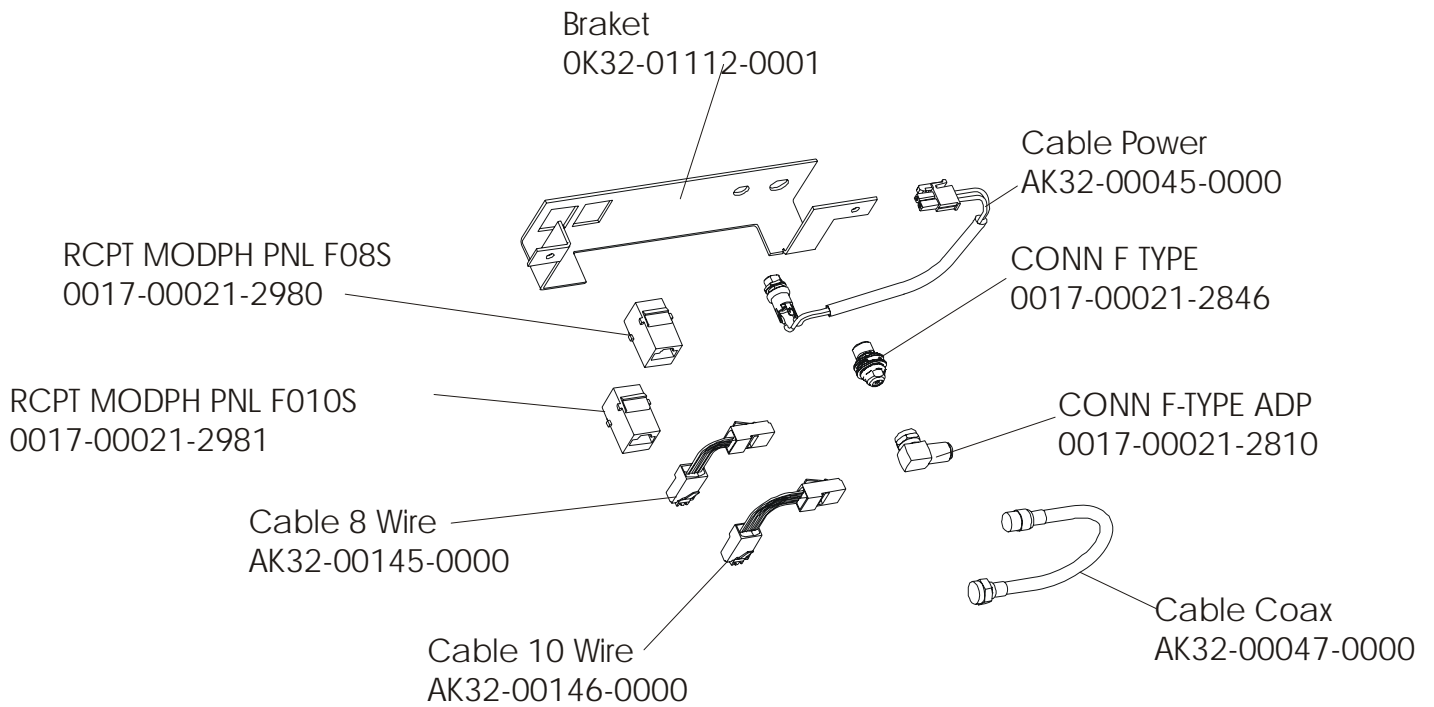

ARCTIC SILVER SUMMIT 95LEZ
Entertainment TV Console

95LEZ-0XXX-01
S/N LWE10000 and up

ARCTIC SILVER SUMMIT 95LEZ
Connector Bracket

95LEZ-0XXX-01
S/N LWE100000 and up

ARCTIC SILVER SUMMIT 95LEZ
Entertainment Mounting Bracket