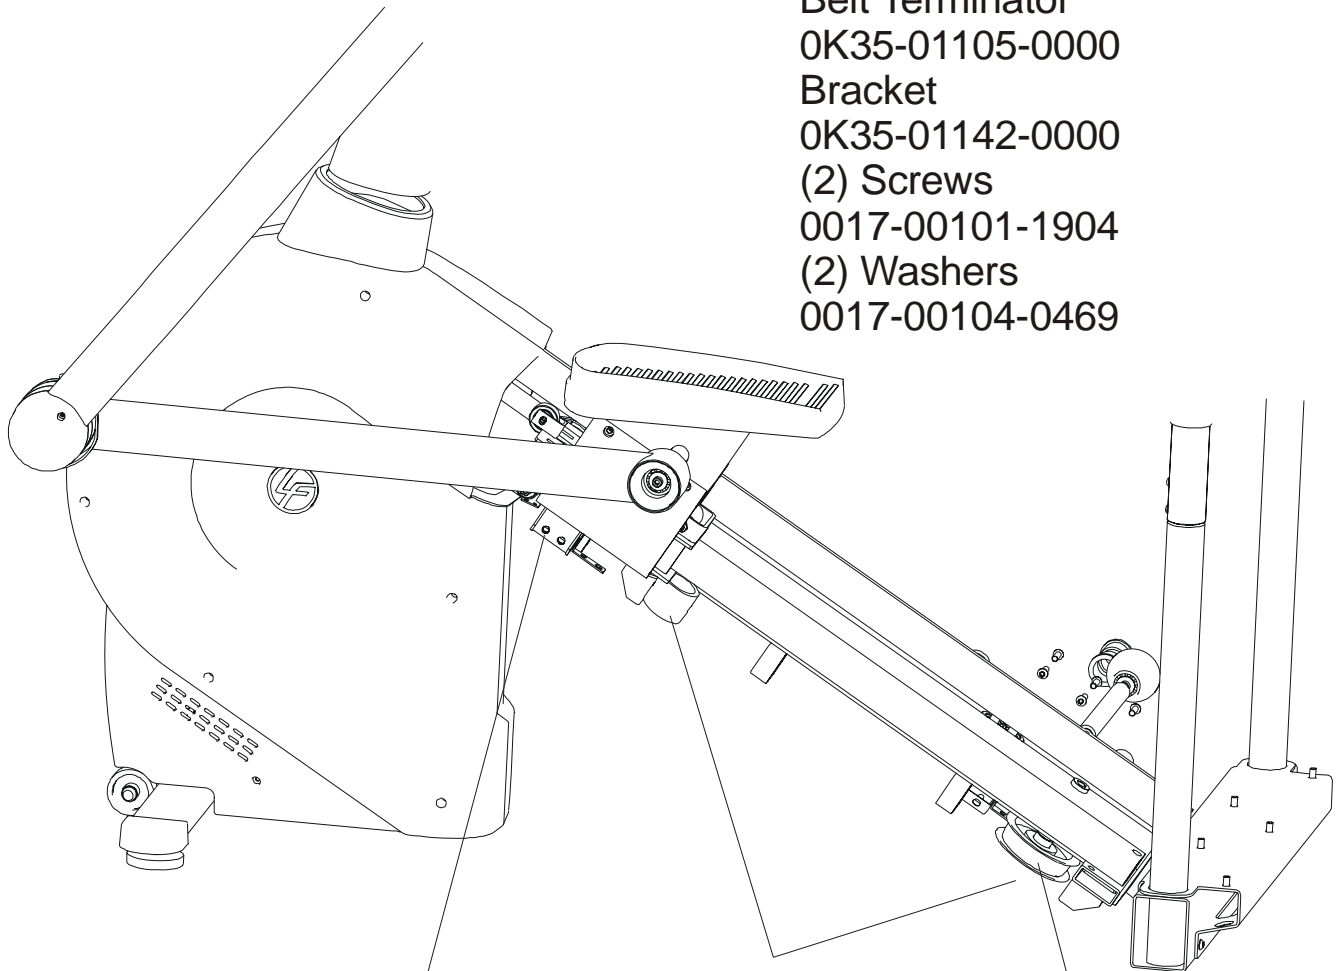

ARCTIC SILVER SUMMIT 95LEZ
Clutch Pulley and Shaft Assembly

95LEZ-0XXX-01
S/N LWE100000 and up

Note: The following parts are used on each end of both Timing Belts:

- Belt Terminator
0K35-01105-0000
- Bracket
0K35-01142-0000
- (2) Screws
0017-00101-1904
- (2) Washers
0017-00104-0469