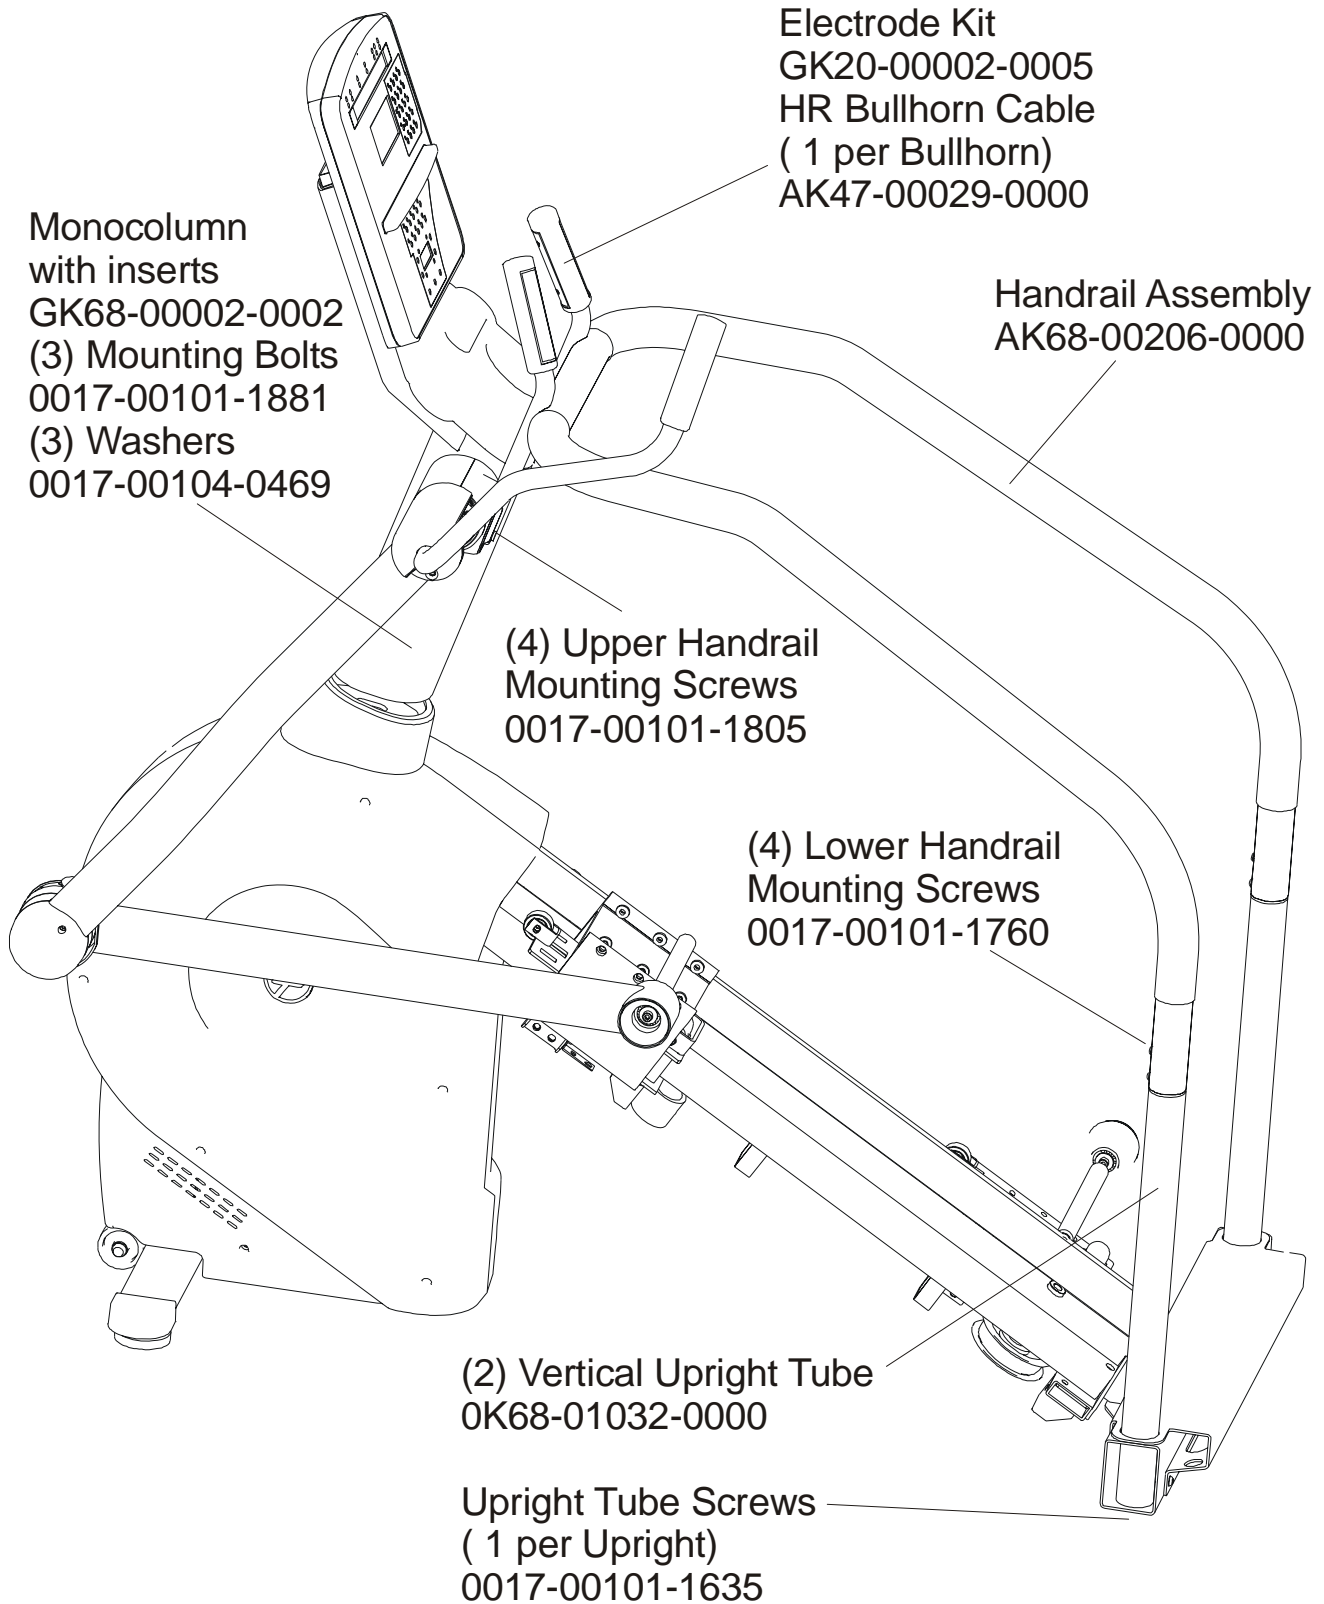

ARCTIC SILVER SUMMIT 95LEZ
Monocolumn, Handrail and Vertical Uprights

95LEZ-0XXX-01
S/N LWE100000 and up