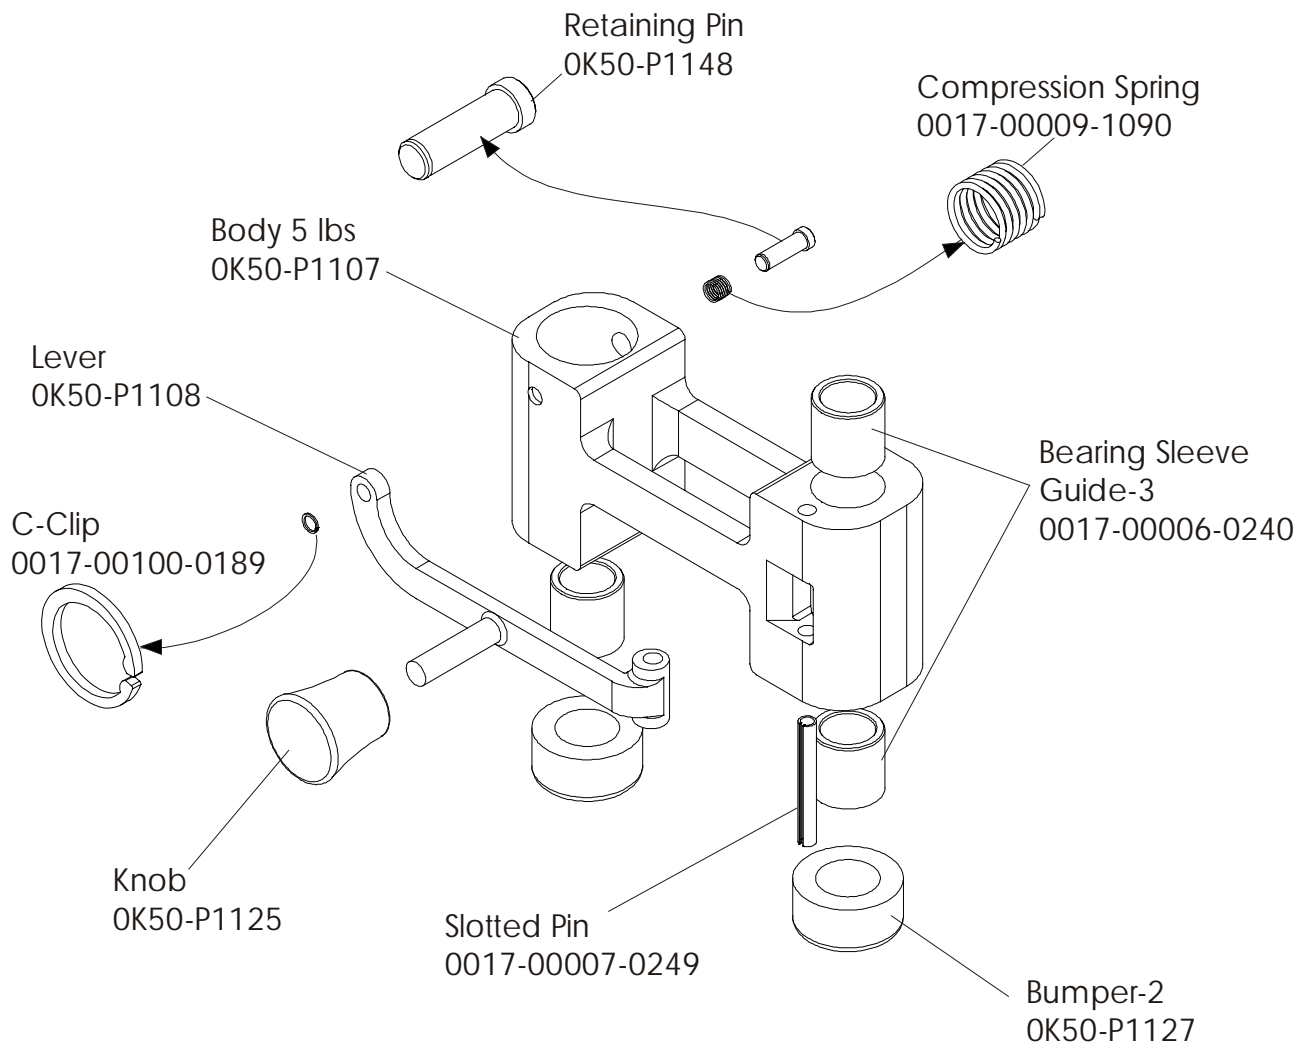

MTDP DECLINE PRESS

INCREMENT WEIGHT