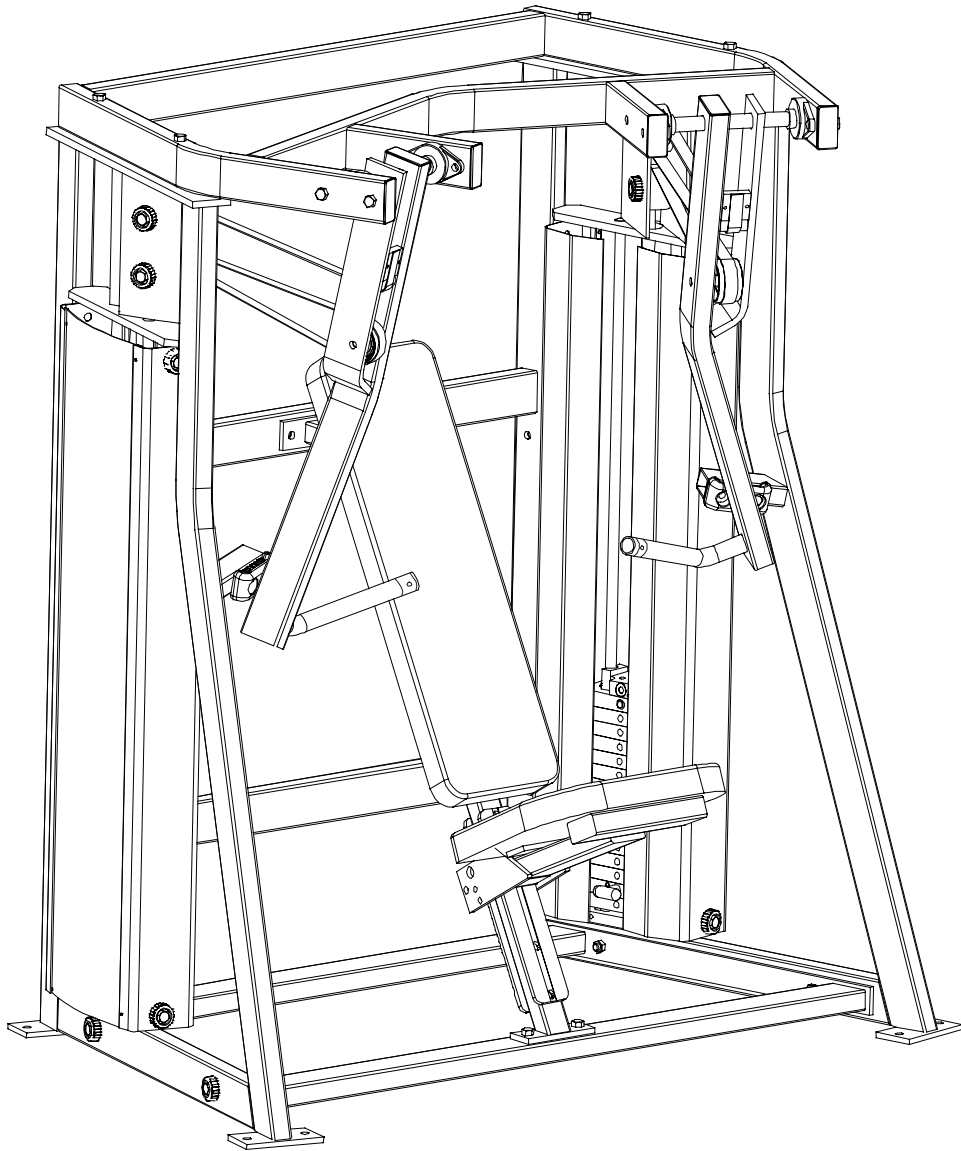

LifeFitness

**MTS - MOTION TECHNOLOGY SELECTORIZED
MTDP DECLINE PRESS**

**Customer Support Services
PARTS MANUAL**

MTDP DECLINE PRESS

Notes:

MTDP DECLINE PRESS

Contents

	PAGE
SEAT FRAME	4
LEFT MOVEMENT ARM.....	5
RIGHT MOVEMENT ARM.....	6
LEFT SIDE FRAME	7
RIGHT SIDE FRAME	8
TOP FRAME ASSEMBLY.....	9
PADS.....	10
SEAT FRAME ASSEMBLY.....	11
SEAT ROLLER ASSEMBLY.....	12
INCREMENT WEIGHT	13
WEIGHT STACK.....	14

MTDP DECLINE PRESS

SEAT FRAME

MTDP DECLINE PRESS

LEFT MOVEMENT ARM

MTDP DECLINE PRESS

RIGHT MOVEMENT ARM

MTDP DECLINE PRESS

LEFT SIDE FRAME

MTDP DECLINE PRESS

RIGHT SIDE FRAME

MTDP DECLINE PRESS

TOP FRAME ASSEMBLY

MTDP DECLINE PRESS

PADS

MTDP DECLINE PRESS

SEAT FRAME ASSEMBLY

MTDP DECLINE PRESS

SEAT ROLLER ASSEMBLY

ITEM NO.	QTY.	PART NO.	DESCRIPTION
1	1	0K50-S1007	MTS SEAT #2 (ROLLER)
2	1	AK50-S0041-0000	WELDMENT, PS- ROLLER SEAT HANDLE
3	1	0017-00009-1110	TORSION SPRING, S.S.
4	3	0017-00101-1662	M10 X 64 HXS SOC CS ST ZN
5	6	0017-00104-0377	3/8" Internal Lock Washer
6	3	0017-00103-0289	10mm THIN NYLOC NUT
7	2	73763	ROLLER ASSM.
8	2	0017-00042-1038	1.5" X 3.0" PLASTIC END CAP