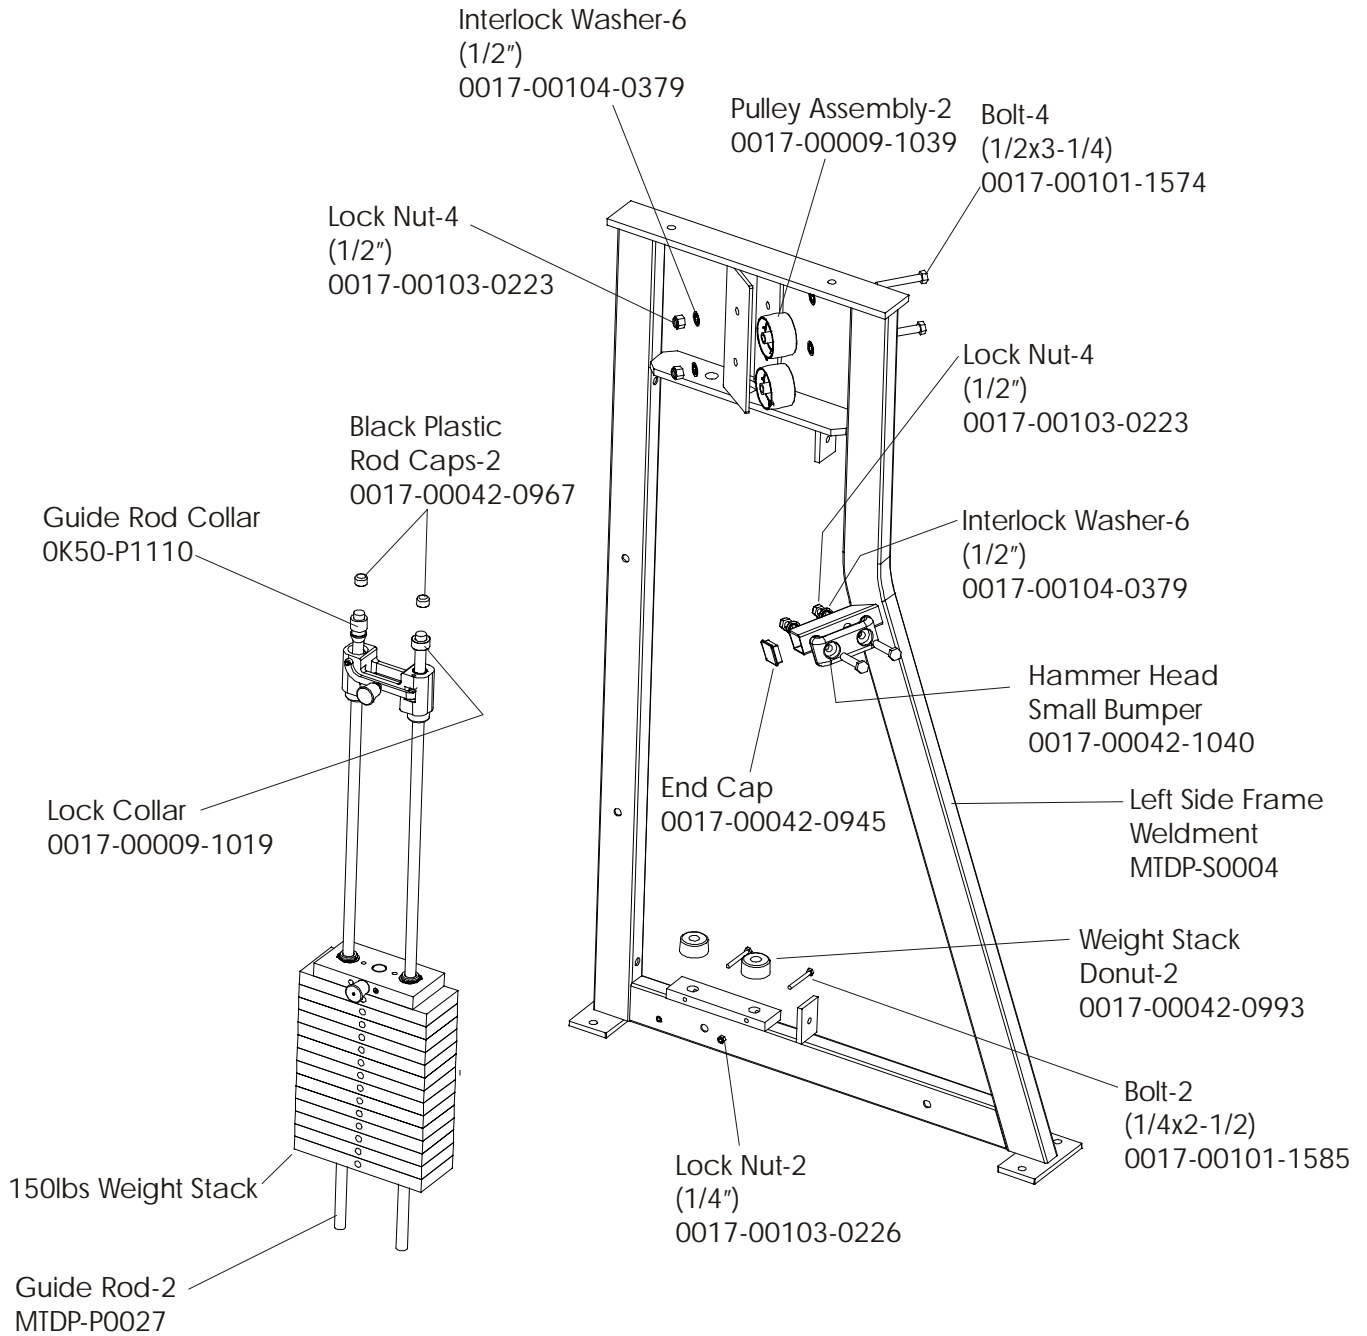

MTDP DECLINE PRESS

SEAT FRAME

MTDP DECLINE PRESS

LEFT MOVEMENT ARM

MTDP DECLINE PRESS

RIGHT MOVEMENT ARM

MTDP DECLINE PRESS

LEFT SIDE FRAME

MTDP DECLINE PRESS

RIGHT SIDE FRAME

MTDP DECLINE PRESS

TOP FRAME ASSEMBLY

MTDP DECLINE PRESS

PADS

MTDP DECLINE PRESS

SEAT FRAME ASSEMBLY

ITEM NO.	QTY.	PART NO.	DESCRIPTION
1	1	MTIP-S0012	BACK FRAME WELDMENT, SEAT
2	1	AK50-A1006	MTS SEAT #1 ASSM. (ROLLER)
3	1	73763	ROLLER ASSM.
4	4	0017-00104-0377	3/8" Internal Lock Washer
5	2	0017-00101-1662	M10 X 64 HXS SOC CS ST ZN
6	2	0017-00103-0289	10mm THIN NYLOC NUT
7	1	7359401	Seatrack, Roller Serrated
8	1	7359501	Seatrack, Roller Flat
9	1	0017-00101-1664	3/8" FLAT HEAD BOLT
10	1	0017-00101-1408	3/8 X 2 3/4 Bolt
11	2	0017-00103-0217	3/8" Thin Lock Nut
12	1	M051-00296-A000	NUMBER STRIP (1-12)
13	1	0017-00042-0945	1 1/2 X 2 Endcap
14	1	M051-00602-A000	MTAB SEAT INSTR. DECAL
15	1	7442601	MTS SEAT EXTENSION SPRING

MTDP DECLINE PRESS

SEAT ROLLER ASSEMBLY

ITEM NO.	QTY.	PART NO.	DESCRIPTION
1	1	0K50-S1007	MTS SEAT #2 (ROLLER)
2	1	AK50-S0041-0000	WELDMENT, PS- ROLLER SEAT HANDLE
3	1	0017-00009-1110	TORSION SPRING, S.S.
4	3	0017-00101-1662	M10 X 64 HXS SOC CS ST ZN
5	6	0017-00104-0377	3/8" Internal Lock Washer
6	3	0017-00103-0289	10mm THIN NYLOC NUT
7	2	73763	ROLLER ASSM.
8	2	0017-00042-1038	1.5" X 3.0" PLASTIC END CAP