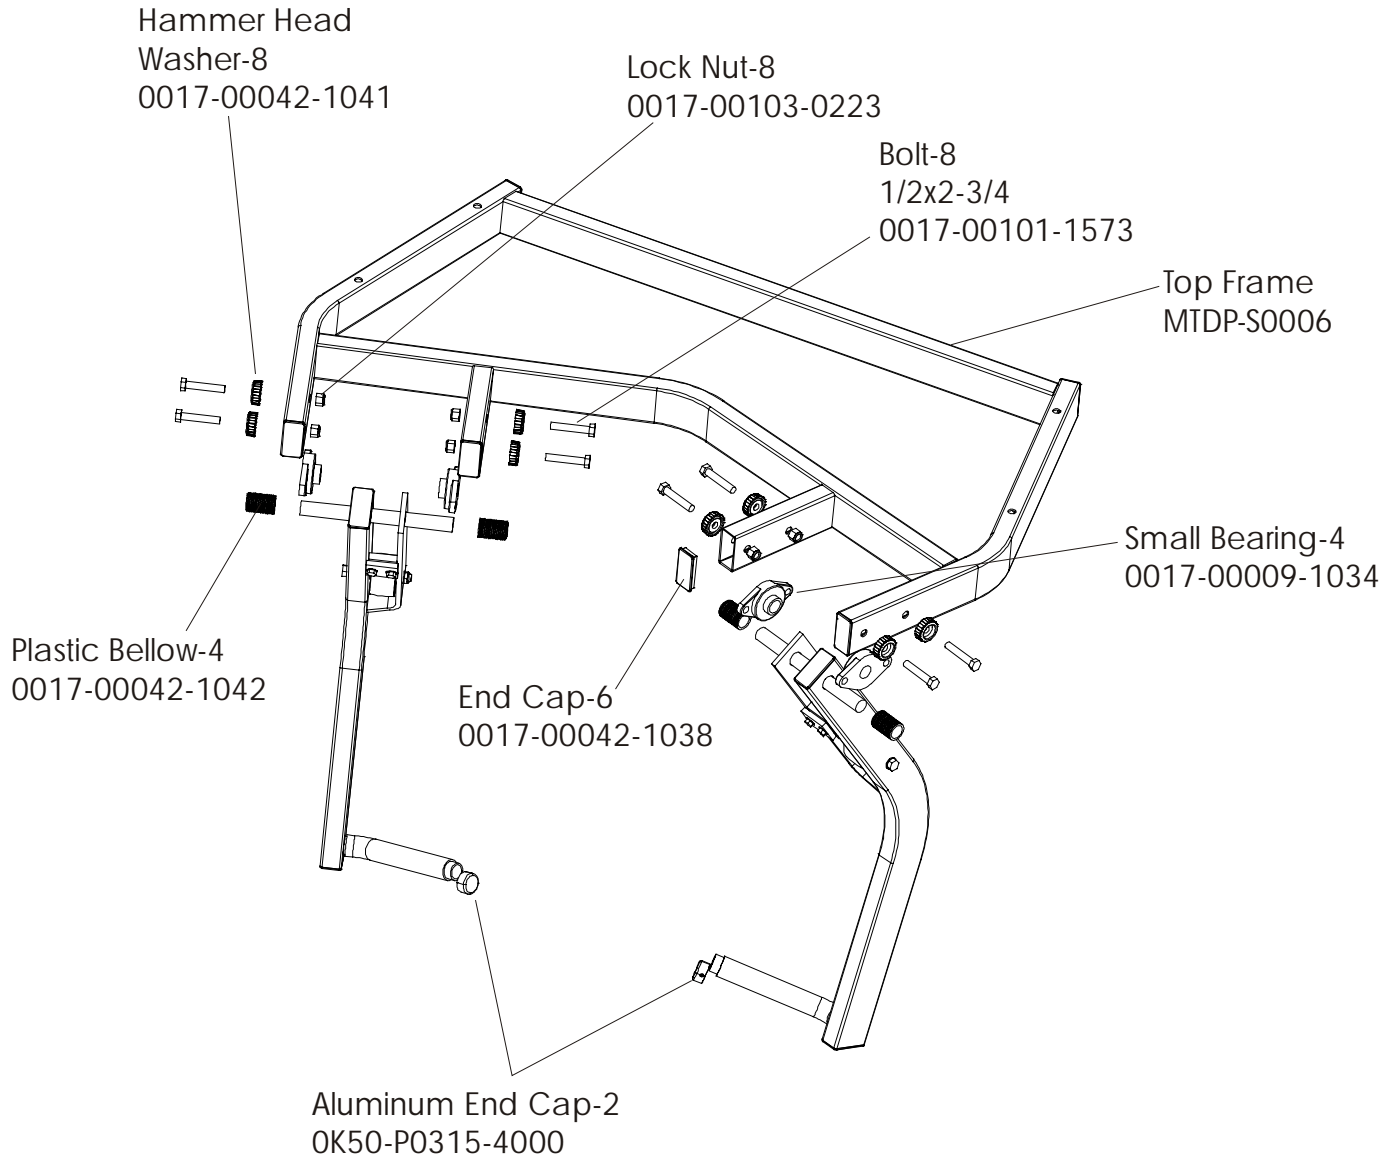

MTDP DECLINE PRESS

SEAT FRAME

MTDP DECLINE PRESS

LEFT MOVEMENT ARM

MTDP DECLINE PRESS

RIGHT MOVEMENT ARM

MTDP DECLINE PRESS

LEFT SIDE FRAME

MTDP DECLINE PRESS

RIGHT SIDE FRAME

MTDP DECLINE PRESS

TOP FRAME ASSEMBLY

MTDP DECLINE PRESS

PADS

MTDP DECLINE PRESS

SEAT FRAME ASSEMBLY

ITEM NO.	QTY.	PART NO.	DESCRIPTION
1	1	MTIP-S0012	BACK FRAME WELDMENT, SEAT
2	1	AK50-A1006	MTS SEAT #1 ASSM. (ROLLER)
3	1	73763	ROLLER ASSM.
4	4	0017-00104-0377	3/8" Internal Lock Washer
5	2	0017-00101-1662	M10 X 64 HXS SOC CS ST ZN
6	2	0017-00103-0289	10mm THIN NYLOC NUT
7	1	7359401	Seatrack, Roller Serrated
8	1	7359501	Seatrack, Roller Flat
9	1	0017-00101-1664	3/8" FLAT HEAD BOLT
10	1	0017-00101-1408	3/8 X 2 3/4 Bolt
11	2	0017-00103-0217	3/8" Thin Lock Nut
12	1	M051-00296-A000	NUMBER STRIP (1-12)
13	1	0017-00042-0945	1 1/2 X 2 Endcap
14	1	M051-00602-A000	MTAB SEAT INSTR. DECAL
15	1	7442601	MTS SEAT EXTENSION SPRING

MTDP DECLINE PRESS

SEAT ROLLER ASSEMBLY

ITEM NO.	QTY.	PART NO.	DESCRIPTION
1	1	0K50-S1007	MTS SEAT #2 (ROLLER)
2	1	AK50-S0041-0000	WELDMENT, PS- ROLLER SEAT HANDLE
3	1	0017-00009-1110	TORSION SPRING, S.S.
4	3	0017-00101-1662	M10 X 64 HXS SOC CS ST ZN
5	6	0017-00104-0377	3/8" Internal Lock Washer
6	3	0017-00103-0289	10mm THIN NYLOC NUT
7	2	73763	ROLLER ASSM.
8	2	0017-00042-1038	1.5" X 3.0" PLASTIC END CAP