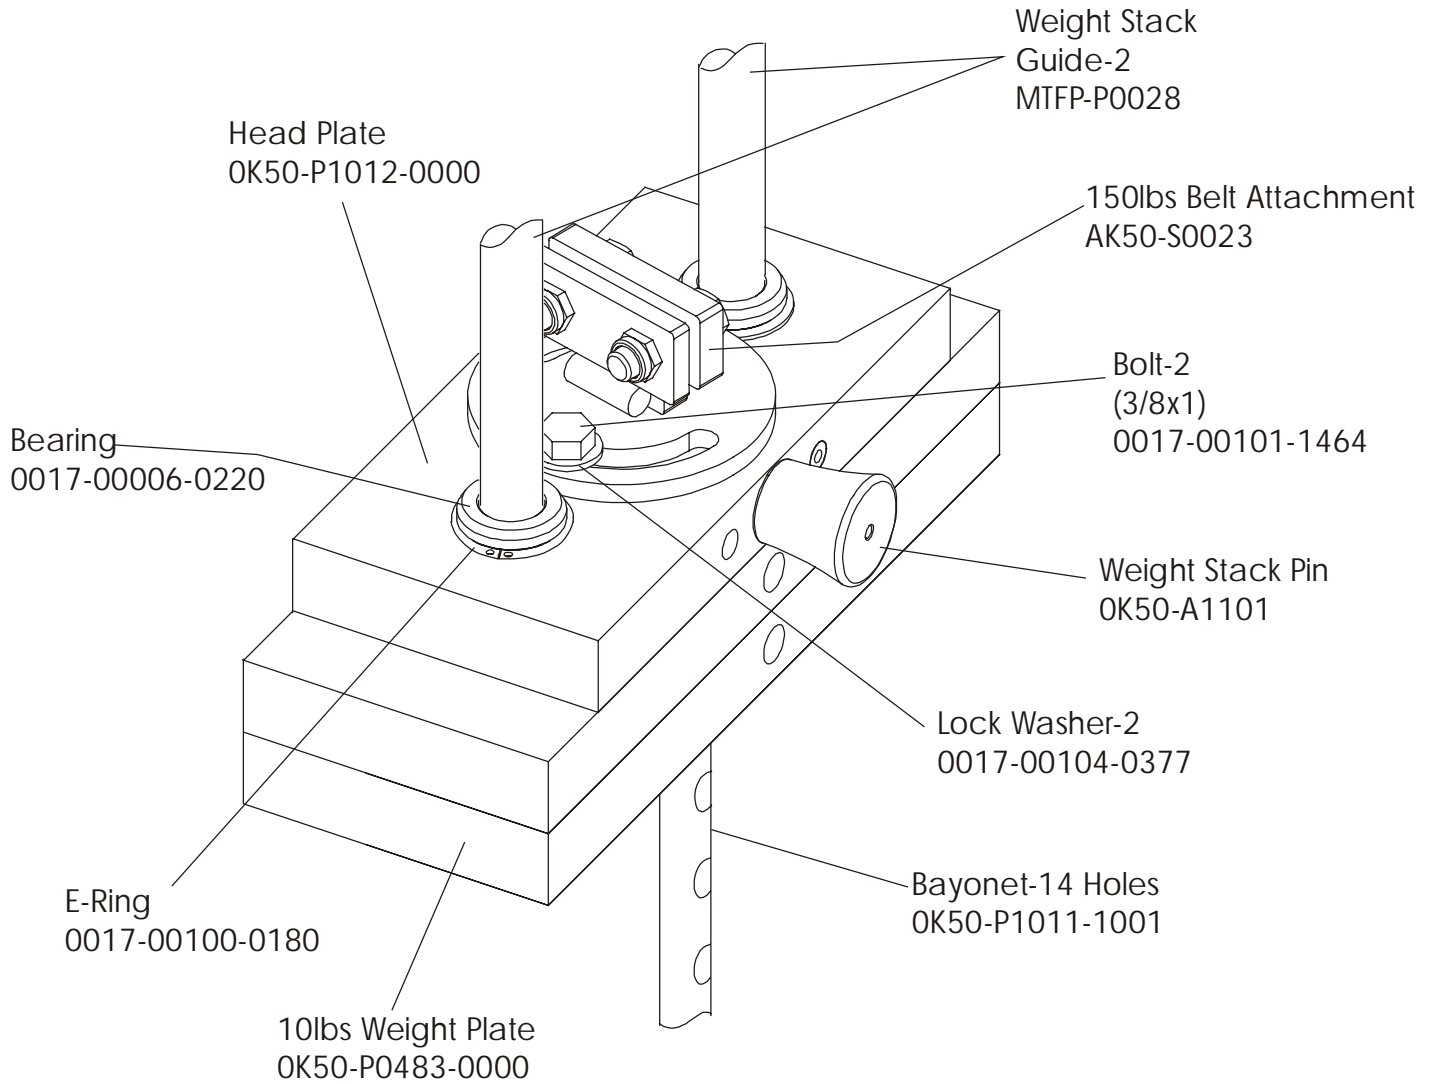

MTDP DECLINE PRESS

WEIGHT STACK