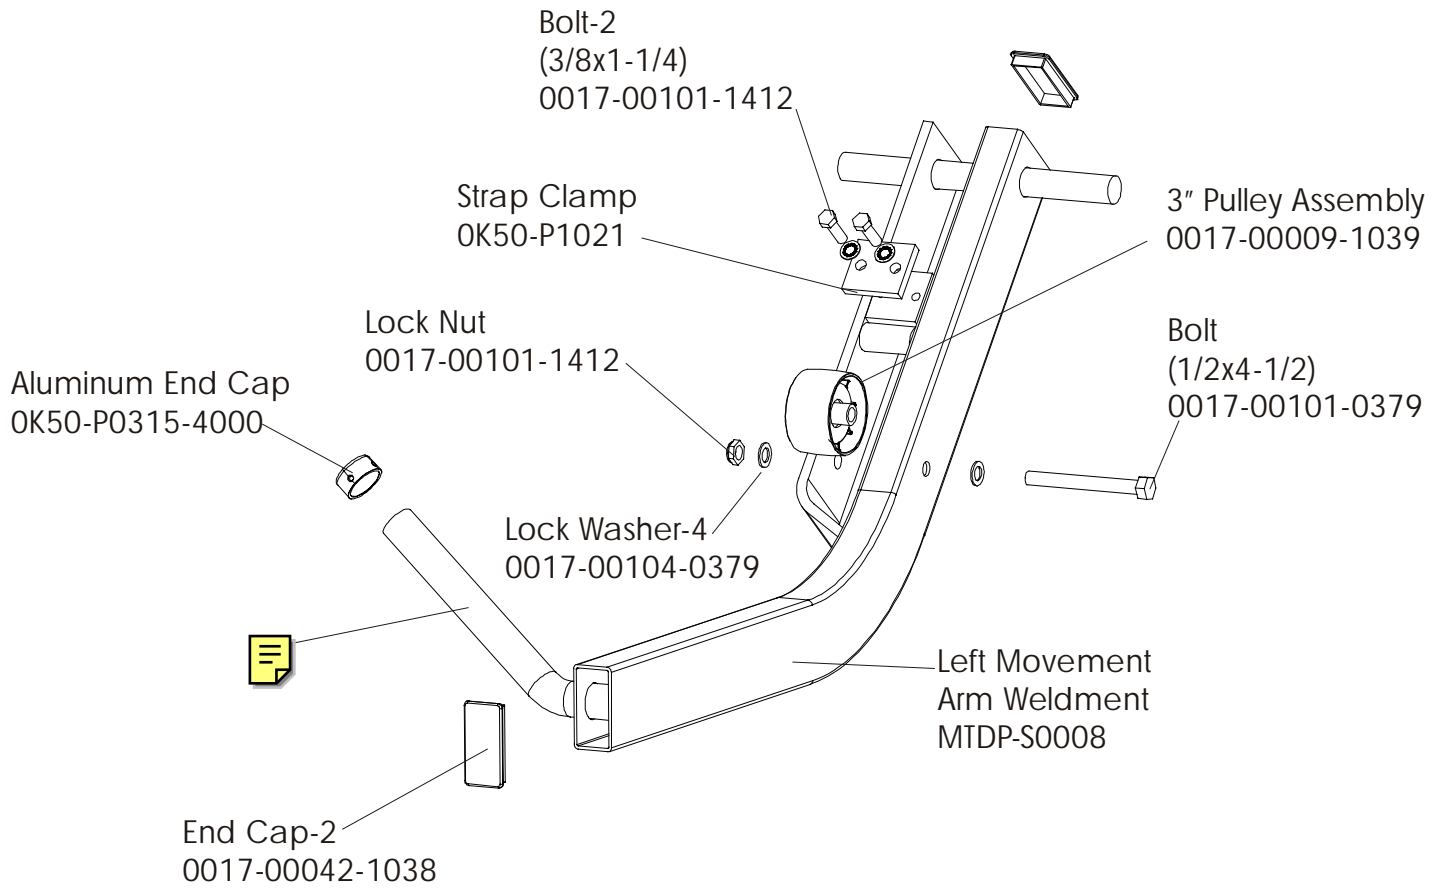

LifeFitness

**MTS - MOTION TECHNOLOGY SELECTORIZED
MTDP DECLINE PRESS**

**Customer Support Services
PARTS MANUAL**

MTDP DECLINE PRESS

Notes:

MTDP DECLINE PRESS

Contents

	PAGE
SEAT FRAME	4
LEFT MOVEMENT ARM.....	5
RIGHT MOVEMENT ARM.....	6
LEFT SIDE FRAME	7
RIGHT SIDE FRAME	8
TOP FRAME ASSEMBLY.....	9
PADS.....	10
SEAT FRAME ASSEMBLY.....	11
SEAT ROLLER ASSEMBLY.....	12
INCREMENT WEIGHT	13
WEIGHT STACK.....	14

MTDP DECLINE PRESS

SEAT FRAME

MTDP DECLINE PRESS

LEFT MOVEMENT ARM

MTDP DECLINE PRESS

RIGHT MOVEMENT ARM

MTDP DECLINE PRESS

LEFT SIDE FRAME

ITEM NO.	QTY.	PART NO.	DESCRIPTION
1	1	MTIP-S0012	BACK FRAME WELDMENT, SEAT
2	1	AK50-A1006	MTS SEAT #1 ASSM. (ROLLER)
3	1	73763	ROLLER ASSM.
4	4	0017-00104-0377	3/8" Internal Lock Washer
5	2	0017-00101-1662	M10 X 64 HXS SOC CS ST ZN
6	2	0017-00103-0289	10mm THIN NYLOC NUT
7	1	7359401	Seatrack, Roller Serrated
8	1	7359501	Seatrack, Roller Flat
9	1	0017-00101-1664	3/8" FLAT HEAD BOLT
10	1	0017-00101-1408	3/8 X 2 3/4 Bolt
11	2	0017-00103-0217	3/8" Thin Lock Nut
12	1	M051-00296-A000	NUMBER STRIP (1-12)
13	1	0017-00042-0945	1 1/2 X 2 Endcap
14	1	M051-00602-A000	MTAB SEAT INSTR. DECAL
15	1	7442601	MTS SEAT EXTENSION SPRING

MTDP DECLINE PRESS

SEAT ROLLER ASSEMBLY

ITEM NO.	QTY.	PART NO.	DESCRIPTION
1	1	0K50-S1007	MTS SEAT #2 (ROLLER)
2	1	AK50-S0041-0000	WELDMENT, PS- ROLLER SEAT HANDLE
3	1	0017-00009-1110	TORSION SPRING, S.S.
4	3	0017-00101-1662	M10 X 64 HXS SOC CS ST ZN
5	6	0017-00104-0377	3/8" Internal Lock Washer
6	3	0017-00103-0289	10mm THIN NYLOC NUT
7	2	73763	ROLLER ASSM.
8	2	0017-00042-1038	1.5" X 3.0" PLASTIC END CAP