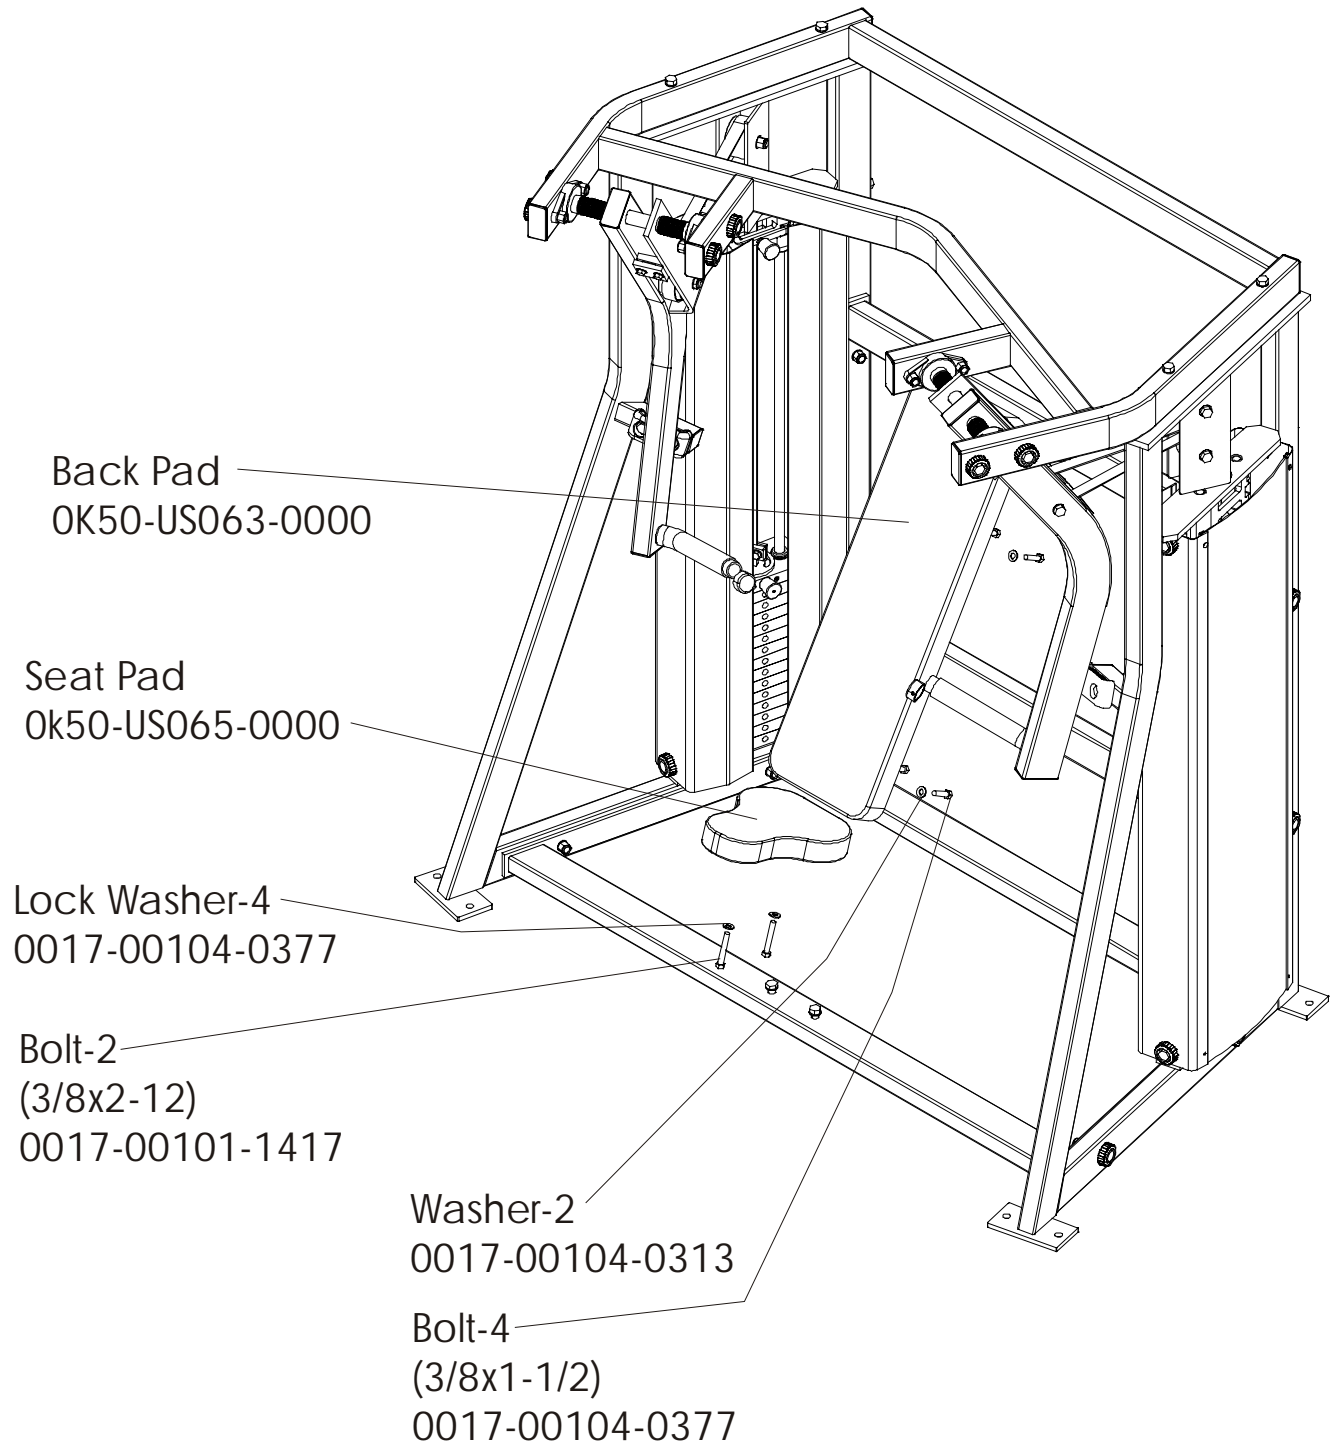

MTDP DECLINE PRESS

RIGHT SIDE FRAME

MTDP DECLINE PRESS

TOP FRAME ASSEMBLY

MTDP DECLINE PRESS

PADS

MTDP DECLINE PRESS

SEAT FRAME ASSEMBLY

ITEM NO.	QTY.	PART NO.	DESCRIPTION
1	1	MTIP-S0012	BACK FRAME WELDMENT, SEAT
2	1	AK50-A1006	MTS SEAT #1 ASSM. (ROLLER)
3	1	73763	ROLLER ASSM.
4	4	0017-00104-0377	3/8" Internal Lock Washer
5	2	0017-00101-1662	M10 X 64 HXS SOC CS ST ZN
6	2	0017-00103-0289	10mm THIN NYLOC NUT
7	1	7359401	Seatrack, Roller Serrated
8	1	7359501	Seatrack, Roller Flat
9	1	0017-00101-1664	3/8" FLAT HEAD BOLT
10	1	0017-00101-1408	3/8 X 2 3/4 Bolt
11	2	0017-00103-0217	3/8" Thin Lock Nut
12	1	M051-00296-A000	NUMBER STRIP (1-12)
13	1	0017-00042-0945	1 1/2 X 2 Endcap
14	1	M051-00602-A000	MTAB SEAT INSTR. DECAL
15	1	7442601	MTS SEAT EXTENSION SPRING

MTDP DECLINE PRESS

SEAT ROLLER ASSEMBLY

ITEM NO.	QTY.	PART NO.	DESCRIPTION
1	1	0K50-S1007	MTS SEAT #2 (ROLLER)
2	1	AK50-S0041-0000	WELDMENT, PS- ROLLER SEAT HANDLE
3	1	0017-00009-1110	TORSION SPRING, S.S.
4	3	0017-00101-1662	M10 X 64 HXS SOC CS ST ZN
5	6	0017-00104-0377	3/8" Internal Lock Washer
6	3	0017-00103-0289	10mm THIN NYLOC NUT
7	2	73763	ROLLER ASSM.
8	2	0017-00042-1038	1.5" X 3.0" PLASTIC END CAP