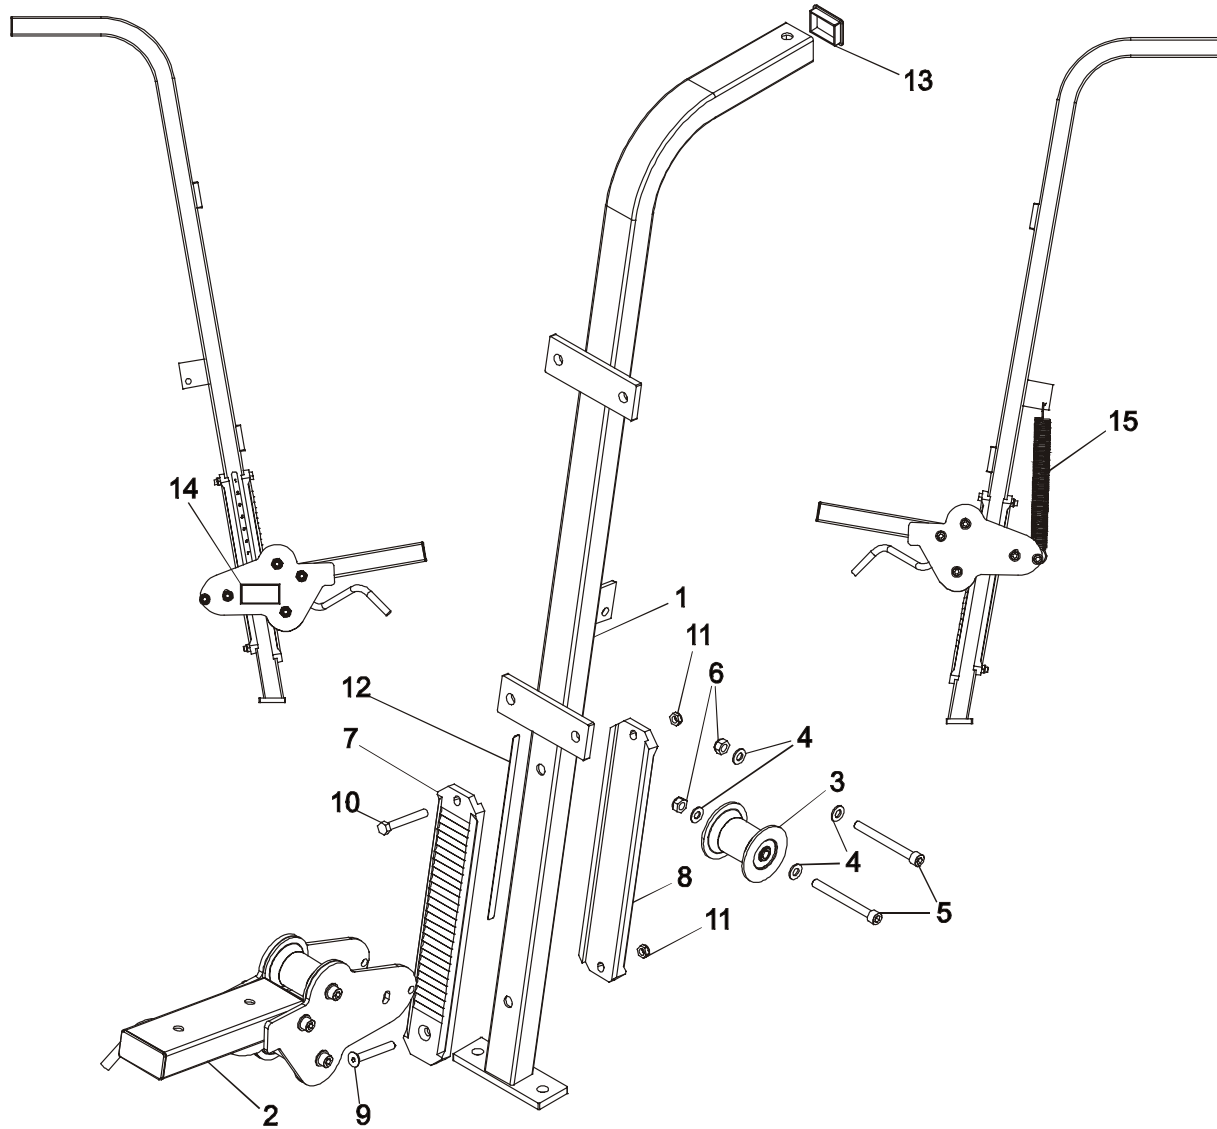

MTDP DECLINE PRESS

RIGHT SIDE FRAME

MTDP DECLINE PRESS

TOP FRAME ASSEMBLY

MTDP DECLINE PRESS

PADS

MTDP DECLINE PRESS

SEAT FRAME ASSEMBLY

ITEM NO.	QTY.	PART NO.	DESCRIPTION
1	1	MTIP-S0012	BACK FRAME WELDMENT, SEAT
2	1	AK50-A1006	MTS SEAT #1 ASSM. (ROLLER)
3	1	73763	ROLLER ASSM.
4	4	0017-00104-0377	3/8" Internal Lock Washer
5	2	0017-00101-1662	M10 X 64 HXS SOC CS ST ZN
6	2	0017-00103-0289	10mm THIN NYLOC NUT
7	1	7359401	Seatrack, Roller Serrated
8	1	7359501	Seatrack, Roller Flat
9	1	0017-00101-1664	3/8" FLAT HEAD BOLT
10	1	0017-00101-1408	3/8 X 2 3/4 Bolt
11	2	0017-00103-0217	3/8" Thin Lock Nut
12	1	M051-00296-A000	NUMBER STRIP (1-12)
13	1	0017-00042-0945	1 1/2 X 2 Endcap
14	1	M051-00602-A000	MTAB SEAT INSTR. DECAL
15	1	7442601	MTS SEAT EXTENSION SPRING

MTDP DECLINE PRESS

SEAT ROLLER ASSEMBLY

ITEM NO.	QTY.	PART NO.	DESCRIPTION
1	1	0K50-S1007	MTS SEAT #2 (ROLLER)
2	1	AK50-S0041-0000	WELDMENT, PS- ROLLER SEAT HANDLE
3	1	0017-00009-1110	TORSION SPRING, S.S.
4	3	0017-00101-1662	M10 X 64 HXS SOC CS ST ZN
5	6	0017-00104-0377	3/8" Internal Lock Washer
6	3	0017-00103-0289	10mm THIN NYLOC NUT
7	2	73763	ROLLER ASSM.
8	2	0017-00042-1038	1.5" X 3.0" PLASTIC END CAP