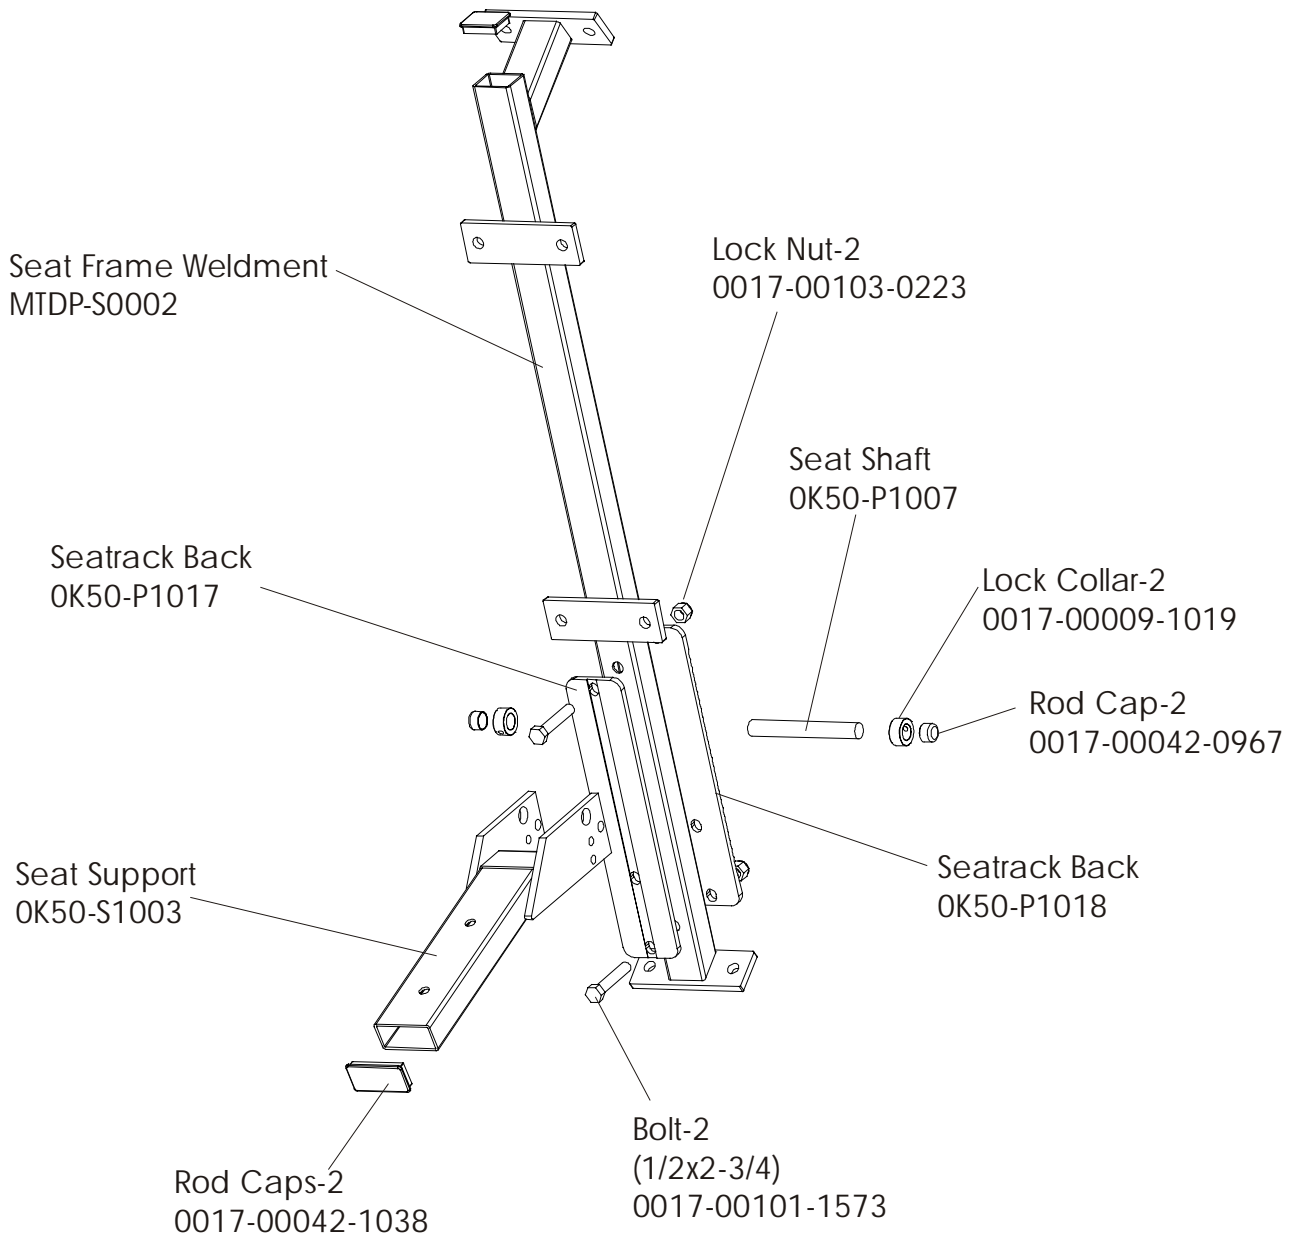

LifeFitness

**MTS - MOTION TECHNOLOGY SELECTORIZED
MTDP DECLINE PRESS**

**Customer Support Services
PARTS MANUAL**

MTDP DECLINE PRESS

Notes:

MTDP DECLINE PRESS

Contents

	PAGE
SEAT FRAME	4
LEFT MOVEMENT ARM.....	5
RIGHT MOVEMENT ARM.....	6
LEFT SIDE FRAME	7
RIGHT SIDE FRAME	8
TOP FRAME ASSEMBLY.....	9
PADS.....	10
SEAT FRAME ASSEMBLY.....	11
SEAT ROLLER ASSEMBLY.....	12
INCREMENT WEIGHT	13
WEIGHT STACK.....	14

MTDP DECLINE PRESS

SEAT FRAME

MTDP DECLINE PRESS

LEFT MOVEMENT ARM

MTDP DECLINE PRESS

RIGHT MOVEMENT ARM

MTDP DECLINE PRESS

LEFT SIDE FRAME

ITEM NO.	QTY.	PART NO.	DESCRIPTION
1	1	MTIP-S0012	BACK FRAME WELDMENT, SEAT
2	1	AK50-A1006	MTS SEAT #1 ASSM. (ROLLER)
3	1	73763	ROLLER ASSM.
4	4	0017-00104-0377	3/8" Internal Lock Washer
5	2	0017-00101-1662	M10 X 64 HXS SOC CS ST ZN
6	2	0017-00103-0289	10mm THIN NYLOC NUT
7	1	7359401	Seatrack, Roller Serrated
8	1	7359501	Seatrack, Roller Flat
9	1	0017-00101-1664	3/8" FLAT HEAD BOLT
10	1	0017-00101-1408	3/8 X 2 3/4 Bolt
11	2	0017-00103-0217	3/8" Thin Lock Nut
12	1	M051-00296-A000	NUMBER STRIP (1-12)
13	1	0017-00042-0945	1 1/2 X 2 Endcap
14	1	M051-00602-A000	MTAB SEAT INSTR. DECAL
15	1	7442601	MTS SEAT EXTENSION SPRING

MTDP DECLINE PRESS

SEAT ROLLER ASSEMBLY

ITEM NO.	QTY.	PART NO.	DESCRIPTION
1	1	0K50-S1007	MTS SEAT #2 (ROLLER)
2	1	AK50-S0041-0000	WELDMENT, PS- ROLLER SEAT HANDLE
3	1	0017-00009-1110	TORSION SPRING, S.S.
4	3	0017-00101-1662	M10 X 64 HXS SOC CS ST ZN
5	6	0017-00104-0377	3/8" Internal Lock Washer
6	3	0017-00103-0289	10mm THIN NYLOC NUT
7	2	73763	ROLLER ASSM.
8	2	0017-00042-1038	1.5" X 3.0" PLASTIC END CAP