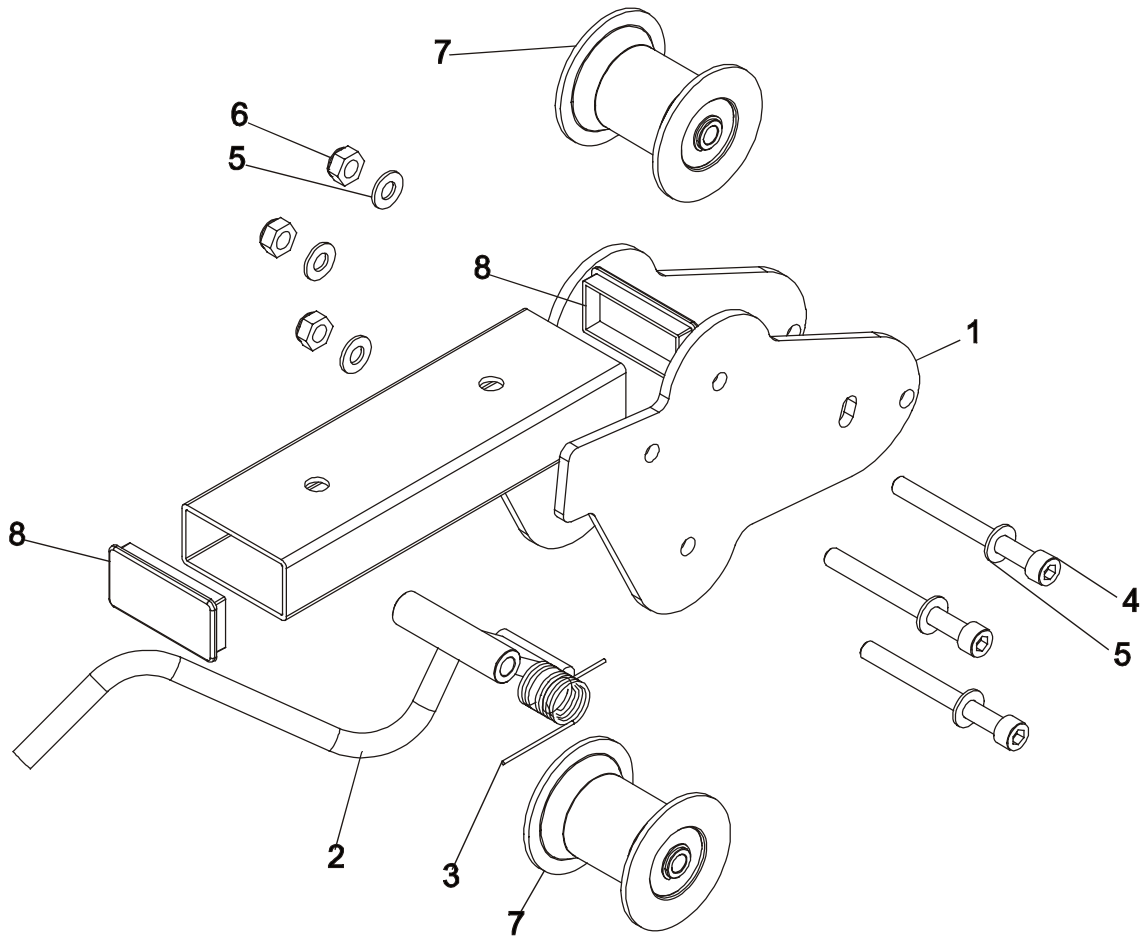

MTDP DECLINE PRESS

RIGHT SIDE FRAME

MTDP DECLINE PRESS

TOP FRAME ASSEMBLY

MTDP DECLINE PRESS

PADS

MTDP DECLINE PRESS

SEAT FRAME ASSEMBLY

ITEM NO.	QTY.	PART NO.	DESCRIPTION
1	1	MTIP-S0012	BACK FRAME WELDMENT, SEAT
2	1	AK50-A1006	MTS SEAT #1 ASSM. (ROLLER)
3	1	73763	ROLLER ASSM.
4	4	0017-00104-0377	3/8" Internal Lock Washer
5	2	0017-00101-1662	M10 X 64 HXS SOC CS ST ZN
6	2	0017-00103-0289	10mm THIN NYLOC NUT
7	1	7359401	Seatrack, Roller Serrated
8	1	7359501	Seatrack, Roller Flat
9	1	0017-00101-1664	3/8" FLAT HEAD BOLT
10	1	0017-00101-1408	3/8 X 2 3/4 Bolt
11	2	0017-00103-0217	3/8" Thin Lock Nut
12	1	M051-00296-A000	NUMBER STRIP (1-12)
13	1	0017-00042-0945	1 1/2 X 2 Endcap
14	1	M051-00602-A000	MTAB SEAT INSTR. DECAL
15	1	7442601	MTS SEAT EXTENSION SPRING

MTDP DECLINE PRESS

SEAT ROLLER ASSEMBLY

ITEM NO.	QTY.	PART NO.	DESCRIPTION
1	1	0K50-S1007	MTS SEAT #2 (ROLLER)
2	1	AK50-S0041-0000	WELDMENT, PS- ROLLER SEAT HANDLE
3	1	0017-00009-1110	TORSION SPRING, S.S.
4	3	0017-00101-1662	M10 X 64 HXS SOC CS ST ZN
5	6	0017-00104-0377	3/8" Internal Lock Washer
6	3	0017-00103-0289	10mm THIN NYLOC NUT
7	2	73763	ROLLER ASSM.
8	2	0017-00042-1038	1.5" X 3.0" PLASTIC END CAP