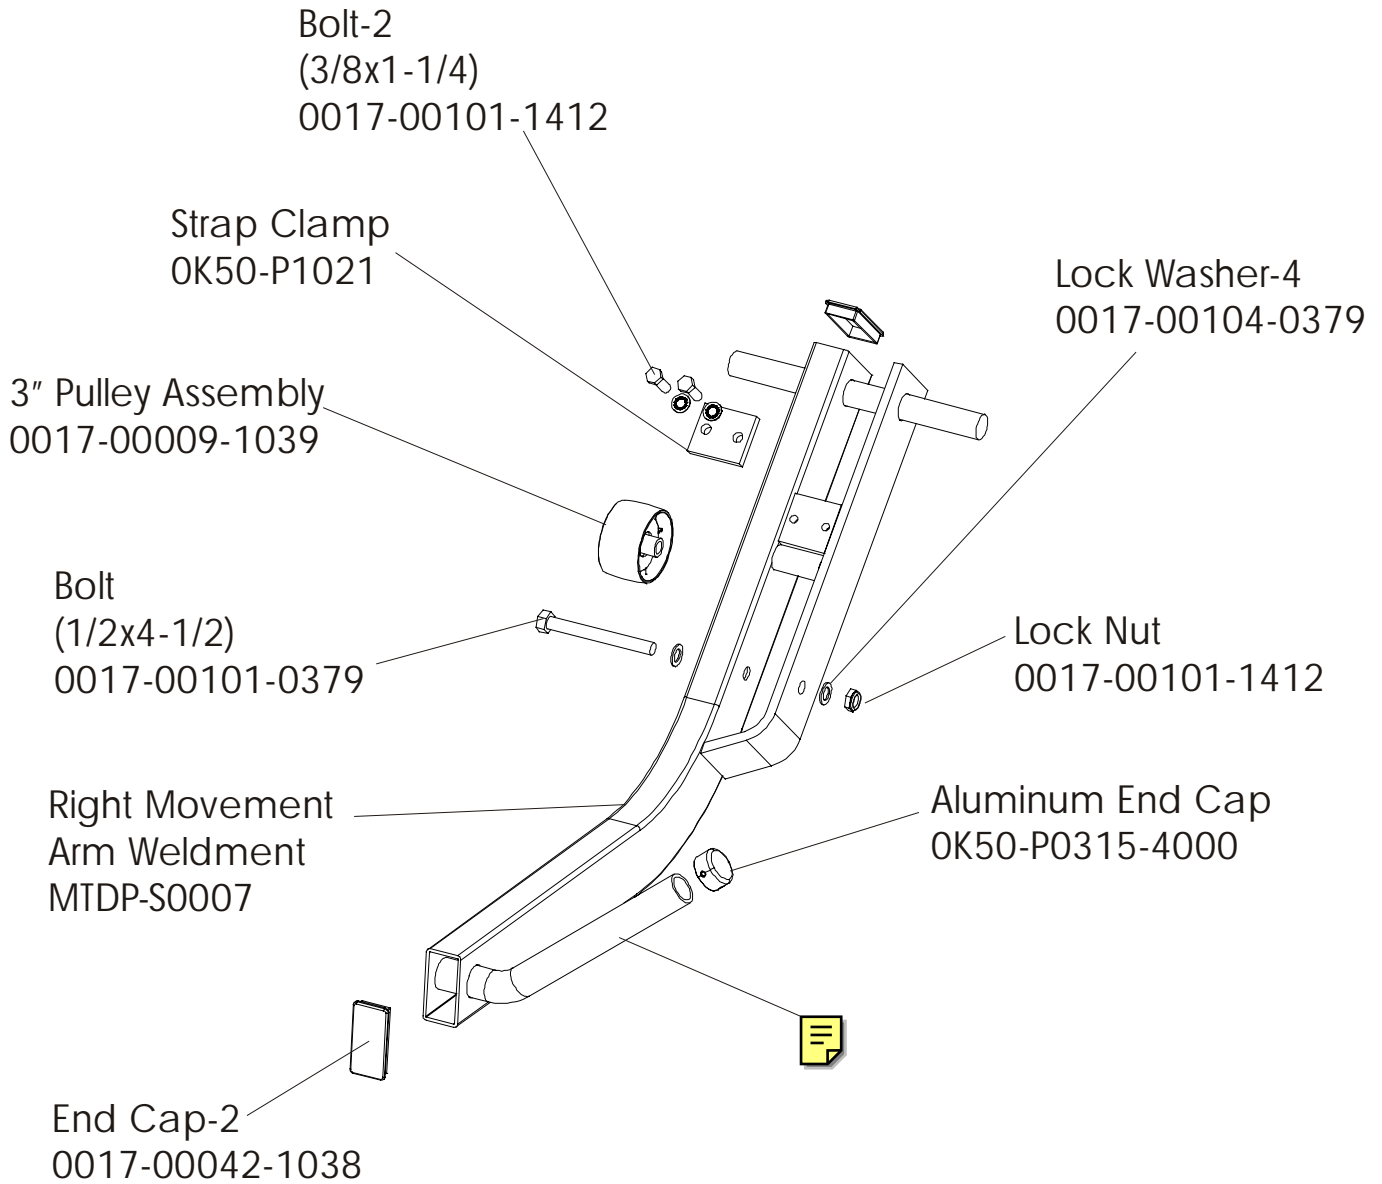

MTDP DECLINE PRESS

SEAT FRAME

MTDP DECLINE PRESS

LEFT MOVEMENT ARM

MTDP DECLINE PRESS

RIGHT MOVEMENT ARM

MTDP DECLINE PRESS

LEFT SIDE FRAME

MTDP DECLINE PRESS

RIGHT SIDE FRAME

MTDP DECLINE PRESS

TOP FRAME ASSEMBLY

MTDP DECLINE PRESS

PADS

MTDP DECLINE PRESS

SEAT FRAME ASSEMBLY

ITEM NO.	QTY.	PART NO.	DESCRIPTION
1	1	MTIP-S0012	BACK FRAME WELDMENT, SEAT
2	1	AK50-A1006	MTS SEAT #1 ASSM. (ROLLER)
3	1	73763	ROLLER ASSM.
4	4	0017-00104-0377	3/8" Internal Lock Washer
5	2	0017-00101-1662	M10 X 64 HXS SOC CS ST ZN
6	2	0017-00103-0289	10mm THIN NYLOC NUT
7	1	7359401	Seatrack, Roller Serrated
8	1	7359501	Seatrack, Roller Flat
9	1	0017-00101-1664	3/8" FLAT HEAD BOLT
10	1	0017-00101-1408	3/8 X 2 3/4 Bolt
11	2	0017-00103-0217	3/8" Thin Lock Nut
12	1	M051-00296-A000	NUMBER STRIP (1-12)
13	1	0017-00042-0945	1 1/2 X 2 Endcap
14	1	M051-00602-A000	MTAB SEAT INSTR. DECAL
15	1	7442601	MTS SEAT EXTENSION SPRING

MTDP DECLINE PRESS

SEAT ROLLER ASSEMBLY

ITEM NO.	QTY.	PART NO.	DESCRIPTION
1	1	0K50-S1007	MTS SEAT #2 (ROLLER)
2	1	AK50-S0041-0000	WELDMENT, PS- ROLLER SEAT HANDLE
3	1	0017-00009-1110	TORSION SPRING, S.S.
4	3	0017-00101-1662	M10 X 64 HXS SOC CS ST ZN
5	6	0017-00104-0377	3/8" Internal Lock Washer
6	3	0017-00103-0289	10mm THIN NYLOC NUT
7	2	73763	ROLLER ASSM.
8	2	0017-00042-1038	1.5" X 3.0" PLASTIC END CAP