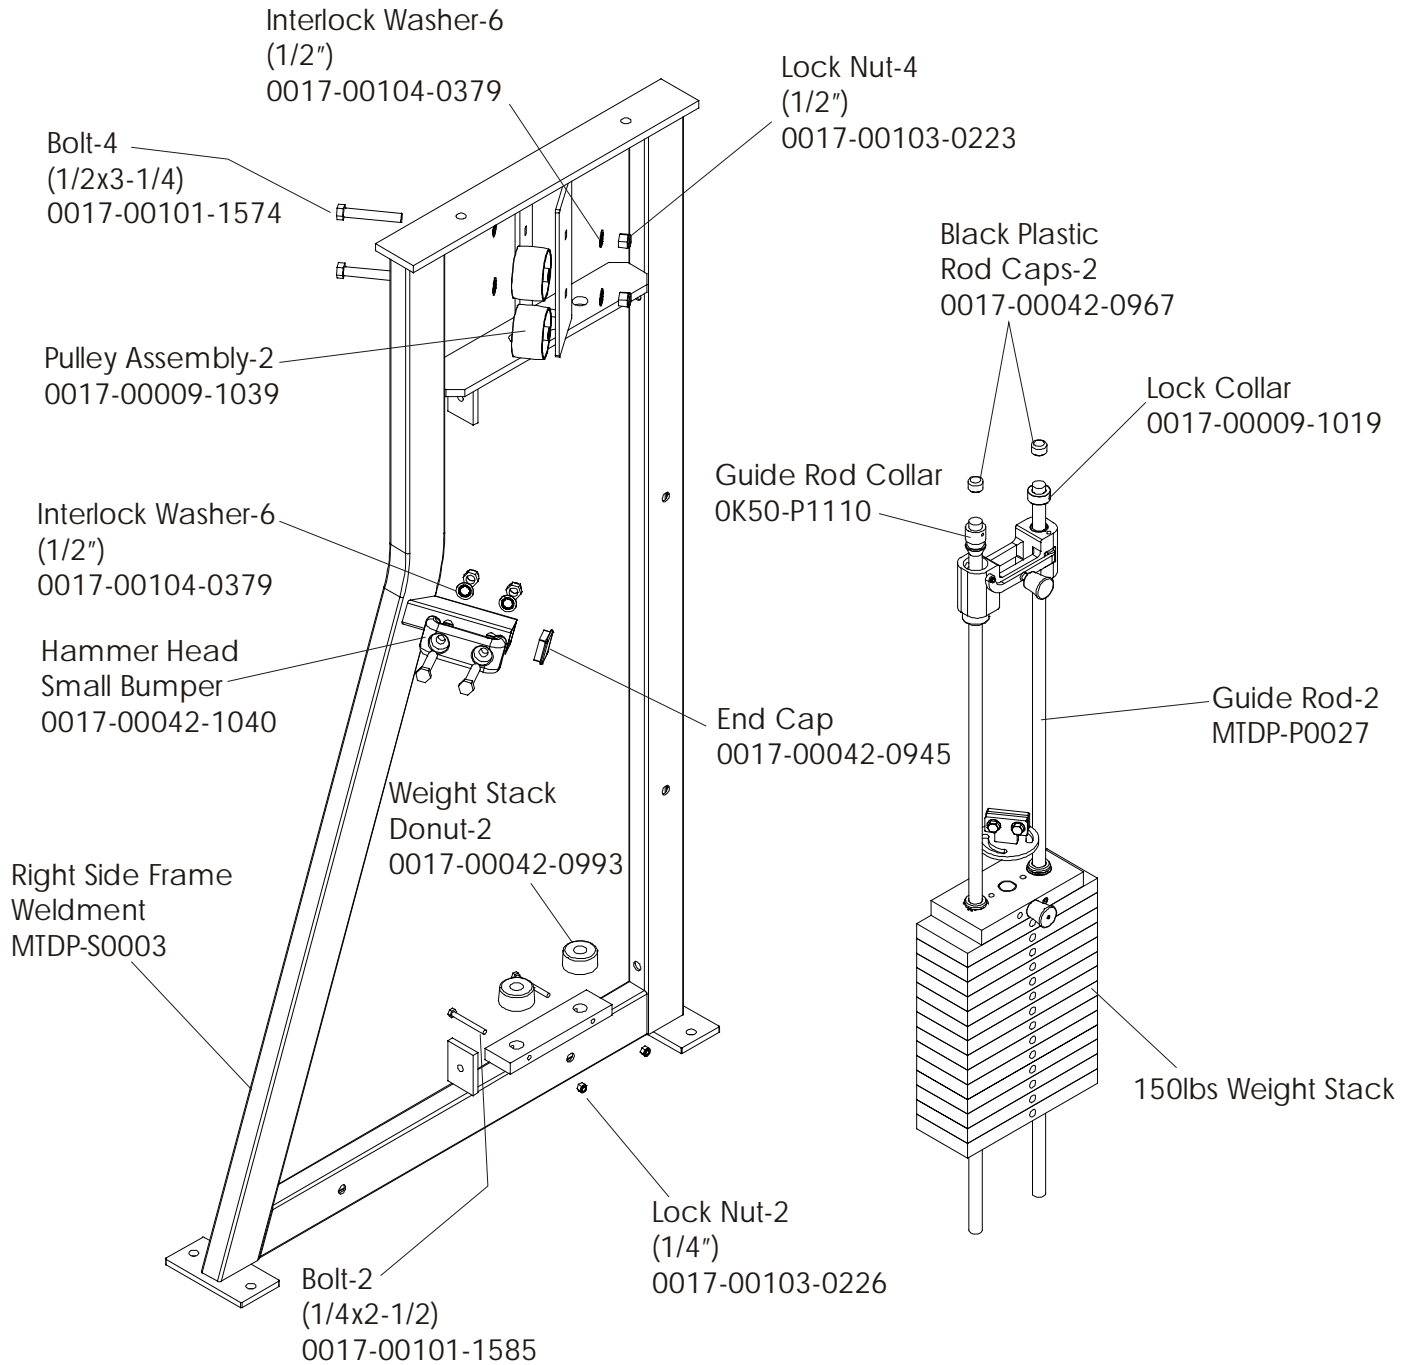

MTDP DECLINE PRESS

SEAT FRAME

MTDP DECLINE PRESS

LEFT MOVEMENT ARM

MTDP DECLINE PRESS

RIGHT MOVEMENT ARM

MTDP DECLINE PRESS

LEFT SIDE FRAME

MTDP DECLINE PRESS

RIGHT SIDE FRAME

MTDP DECLINE PRESS

TOP FRAME ASSEMBLY

MTDP DECLINE PRESS

PADS

MTDP DECLINE PRESS

SEAT FRAME ASSEMBLY

ITEM NO.	QTY.	PART NO.	DESCRIPTION
1	1	MTIP-S0012	BACK FRAME WELDMENT, SEAT
2	1	AK50-A1006	MTS SEAT #1 ASSM. (ROLLER)
3	1	73763	ROLLER ASSM.
4	4	0017-00104-0377	3/8" Internal Lock Washer
5	2	0017-00101-1662	M10 X 64 HXS SOC CS ST ZN
6	2	0017-00103-0289	10mm THIN NYLOC NUT
7	1	7359401	Seatrack, Roller Serrated
8	1	7359501	Seatrack, Roller Flat
9	1	0017-00101-1664	3/8" FLAT HEAD BOLT
10	1	0017-00101-1408	3/8 X 2 3/4 Bolt
11	2	0017-00103-0217	3/8" Thin Lock Nut
12	1	M051-00296-A000	NUMBER STRIP (1-12)
13	1	0017-00042-0945	1 1/2 X 2 Endcap
14	1	M051-00602-A000	MTAB SEAT INSTR. DECAL
15	1	7442601	MTS SEAT EXTENSION SPRING

MTDP DECLINE PRESS

SEAT ROLLER ASSEMBLY

ITEM NO.	QTY.	PART NO.	DESCRIPTION
1	1	0K50-S1007	MTS SEAT #2 (ROLLER)
2	1	AK50-S0041-0000	WELDMENT, PS- ROLLER SEAT HANDLE
3	1	0017-00009-1110	TORSION SPRING, S.S.
4	3	0017-00101-1662	M10 X 64 HXS SOC CS ST ZN
5	6	0017-00104-0377	3/8" Internal Lock Washer
6	3	0017-00103-0289	10mm THIN NYLOC NUT
7	2	73763	ROLLER ASSM.
8	2	0017-00042-1038	1.5" X 3.0" PLASTIC END CAP