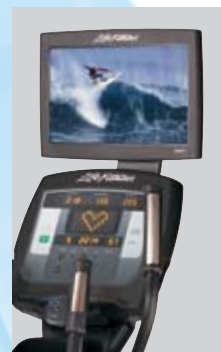

THE ACHIEVE CONSOLE

ARE YOU READY TO ACHIEVE YOUR GOALS?

Many of your exercisers simply want an easy and intuitive display—they want to get on and get going. It was with that in mind that we designed the Achieve™ Console. With the workout feedback that's most important to users and the six most commonly used Life Fitness workouts, users can focus on their progress. A simple, attractive interface encourages your users to exercise and return to your facility. Are you ready to achieve your goals?

Add 17" Attachable TV to the Achieve Console. Offer users a great combination of exercise and entertainment. Plus, iPod® users can view iPod video content on the Attachable TV (requires external cord not provided by Life Fitness).

ATTACHABLE TV

ARE YOU READY FOR AN EXCEPTIONAL ENTERTAINMENT EXPERIENCE?

The vibrant color and extraordinary clarity of the large 17" Attachable TV offer users the perfect combination of exercise and entertainment. Deliver TV programming, iPod® videos, and more to help your users get the most out of each workout, increasing their commitment to your fitness center. Elevate user satisfaction with the next development in workout engagement. The wide screen 17" Attachable TV, which enables analog and digital TV, will stand out to your exercisers and set you apart from other facilities.

NOTE: Attachable TV can be added to the Inspire and Achieve Consoles. See pages 70 - 73 for Attachable TV features and specifications.