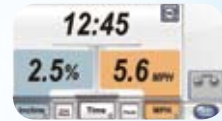

ZOOM FEATURE | Enlarge speed, incline and time displays for larger workout data viewing