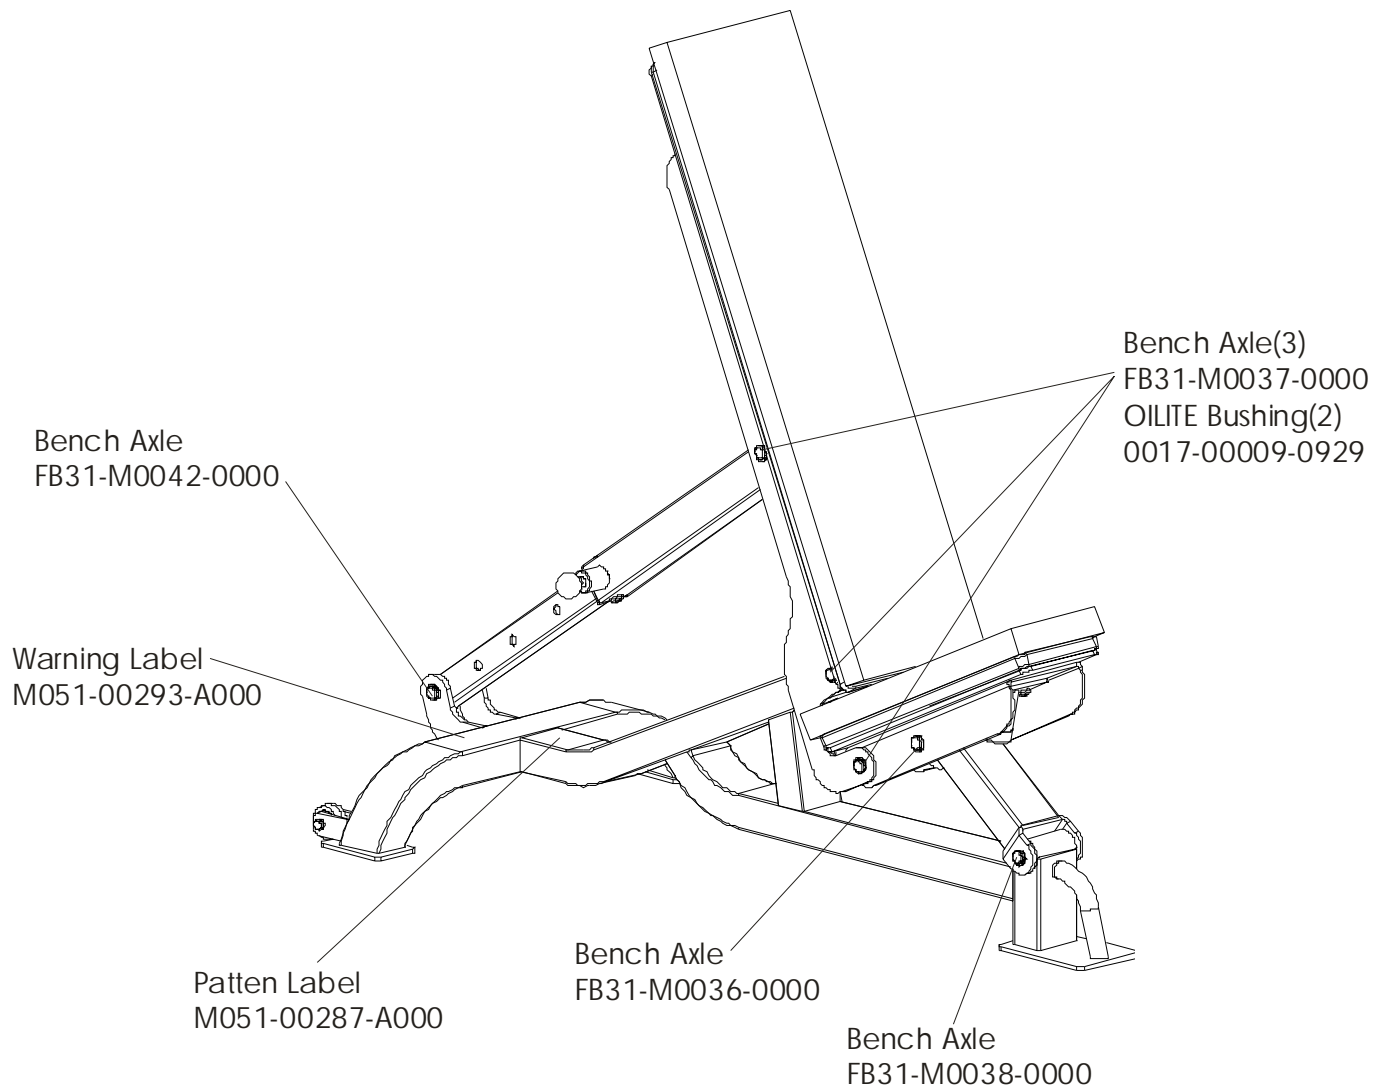

STRENGTH 9000 SERIES TRAINING EQUIPMENT

FB31 Adjustable Bench

FB31-S0006-0000
BENCH ADJUSTMENT
RECEIVER

Rev. 06/06/05

STRENGTH 9000 SERIES TRAINING EQUIPMENT

FB31 Adjustable Bench

Free Manuals Download Website