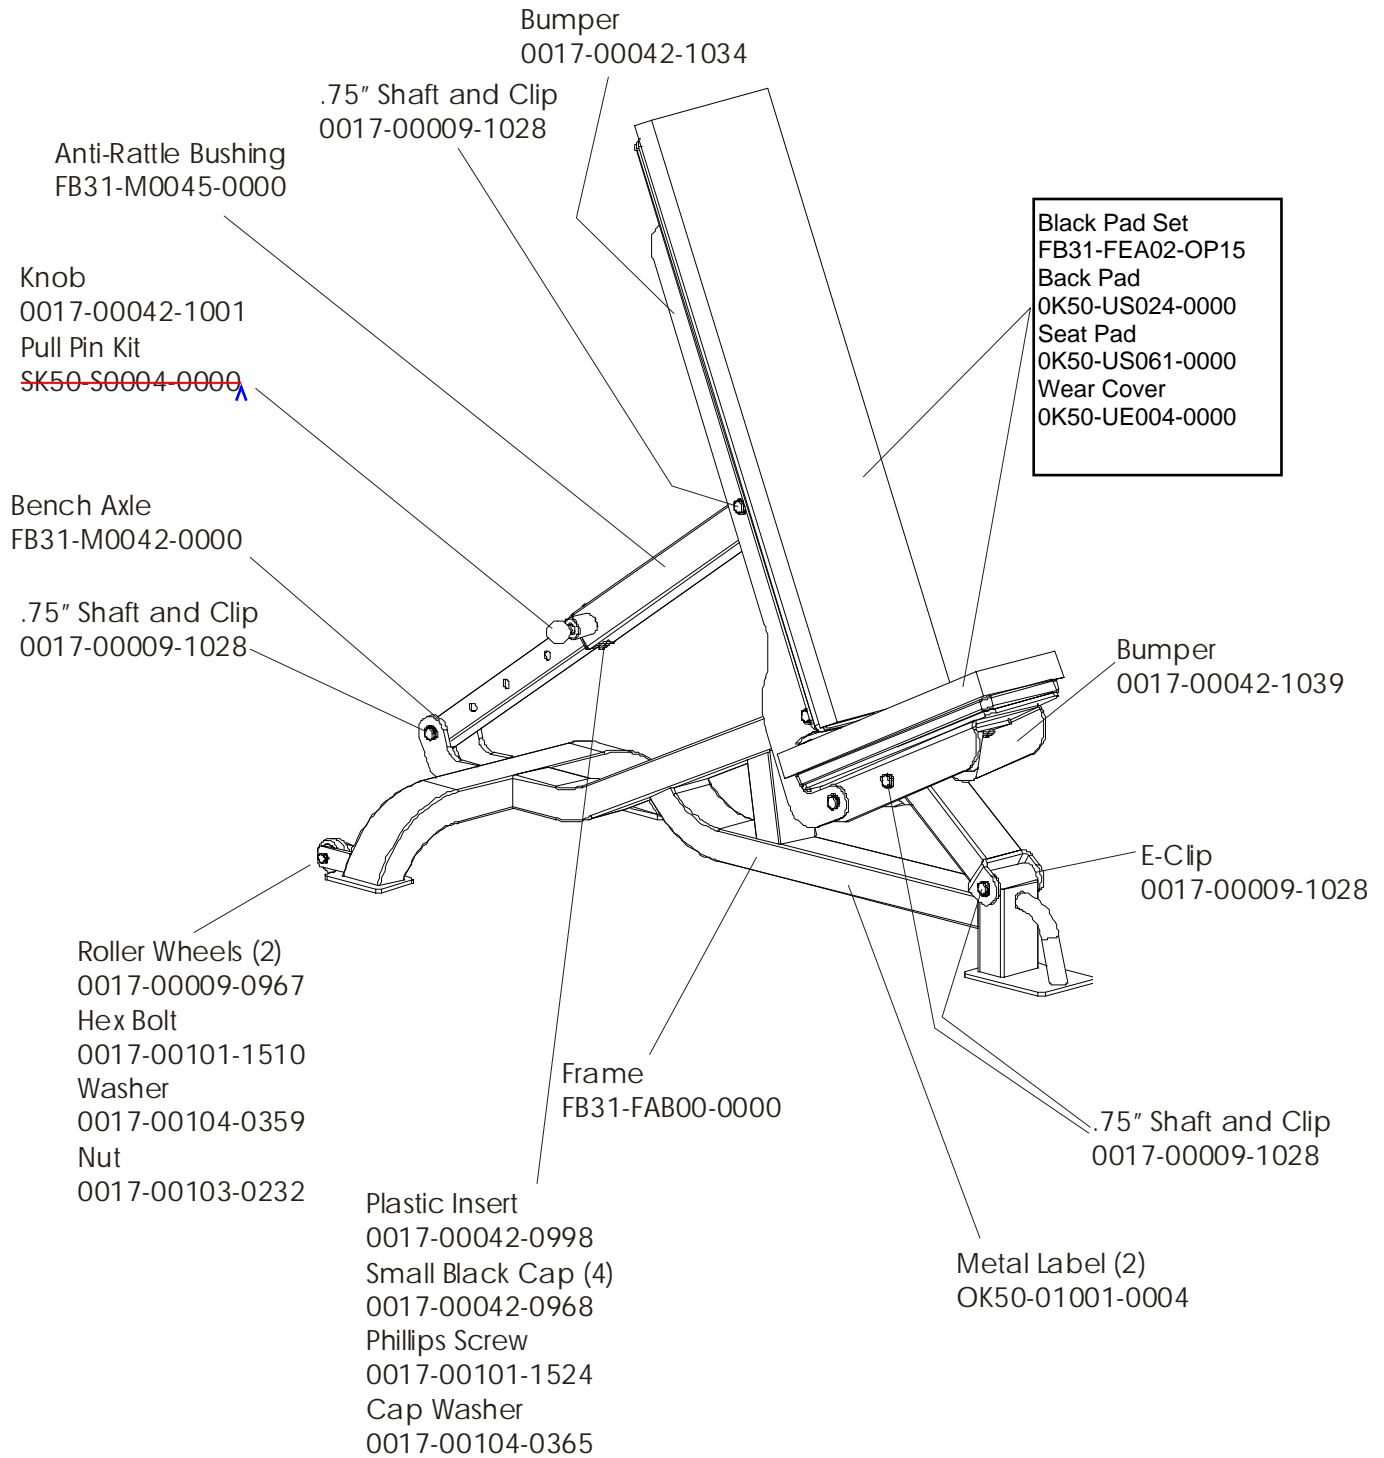

STRENGTH 9000 SERIES TRAINING EQUIPMENT

FB31 Adjustable Bench

FB31-S0006-0000
BENCH ADJUSTMENT
RECEIVER

Rev. 06/06/05

STRENGTH 9000 SERIES TRAINING EQUIPMENT

FB31 Adjustable Bench

Free Manuals Download Website