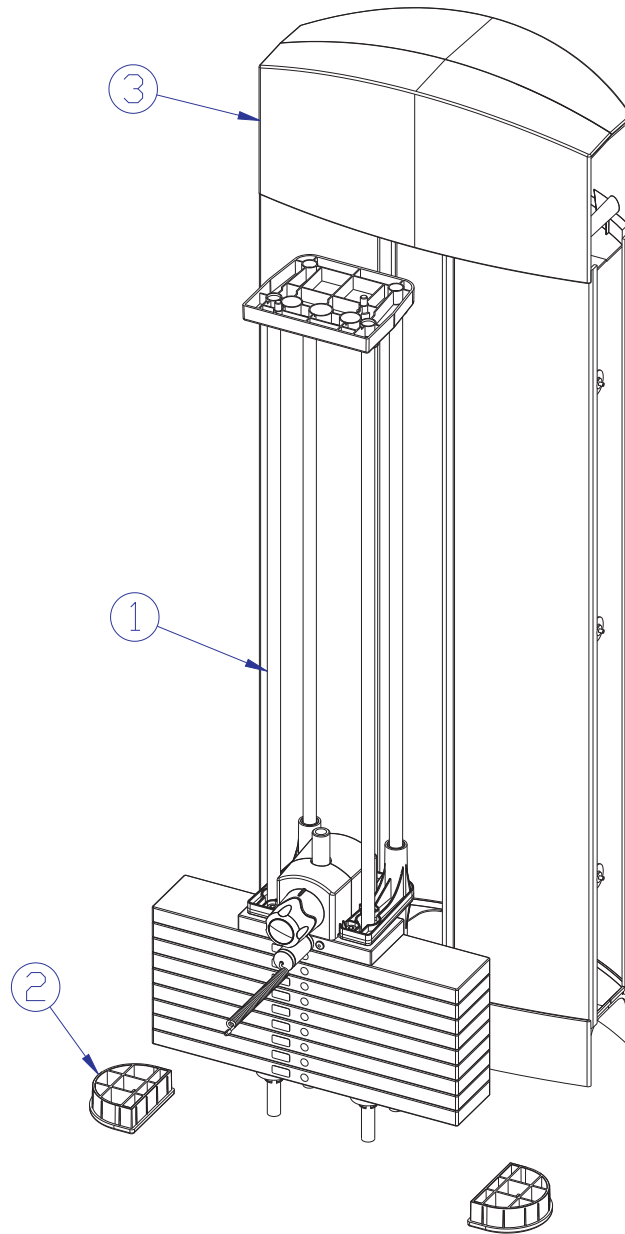

FZAB ABDOMINAL MID-9 TOWER ASSEMBLY - 7420301

ITEM NO	QTY	PART NO	DESCRIPTION
1	1	7420001	ASSY, WEIGHT STACK MID-9
2	2	7326301	CAP, D-TUBE-BTM
3	1	7419801	ASSY, TOWER PLASTICS-MID