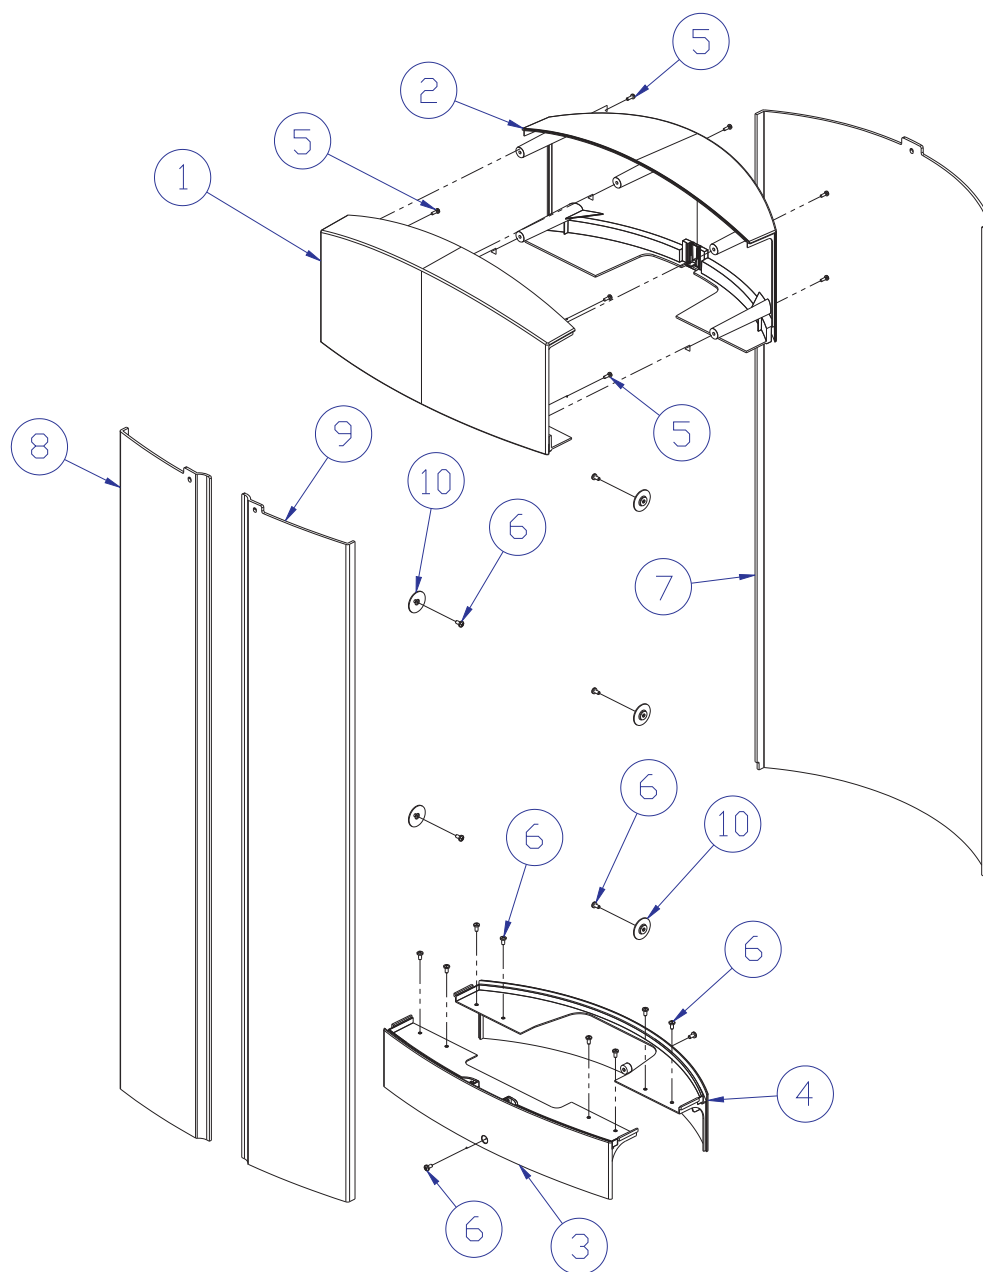

FZAB ABDOMINAL PLASTIC TOWER ASSEMBLY - 7419801

ITEM NO	QTY	PART NO	DESCRIPTION
1	1	7318601	COVER, TOWER- TOP FRONT
2	1	7318701	COVER, TOWER- TOP REAR
3	1	7318801	COVER, TOWER- BOTTOM FRONT
4	1	7318901	COVER, TOWER- BOTTOM REAR
5	9	3236501	M4 X 0.7 PHL PAN MS ST ZN
6	16	3239101	SCREW, M5X10 PHL PAN TT ST
7	1	7318301	SHROUD, TOWER- REAR SHORT
8	1	7318401	SHROUD, TOWER- FRT SHORT RH
9	1	7318402	SHROUD, TOWER- FRT SHORT LH
10	6	7583501	RETAINER, FZ SHROUD