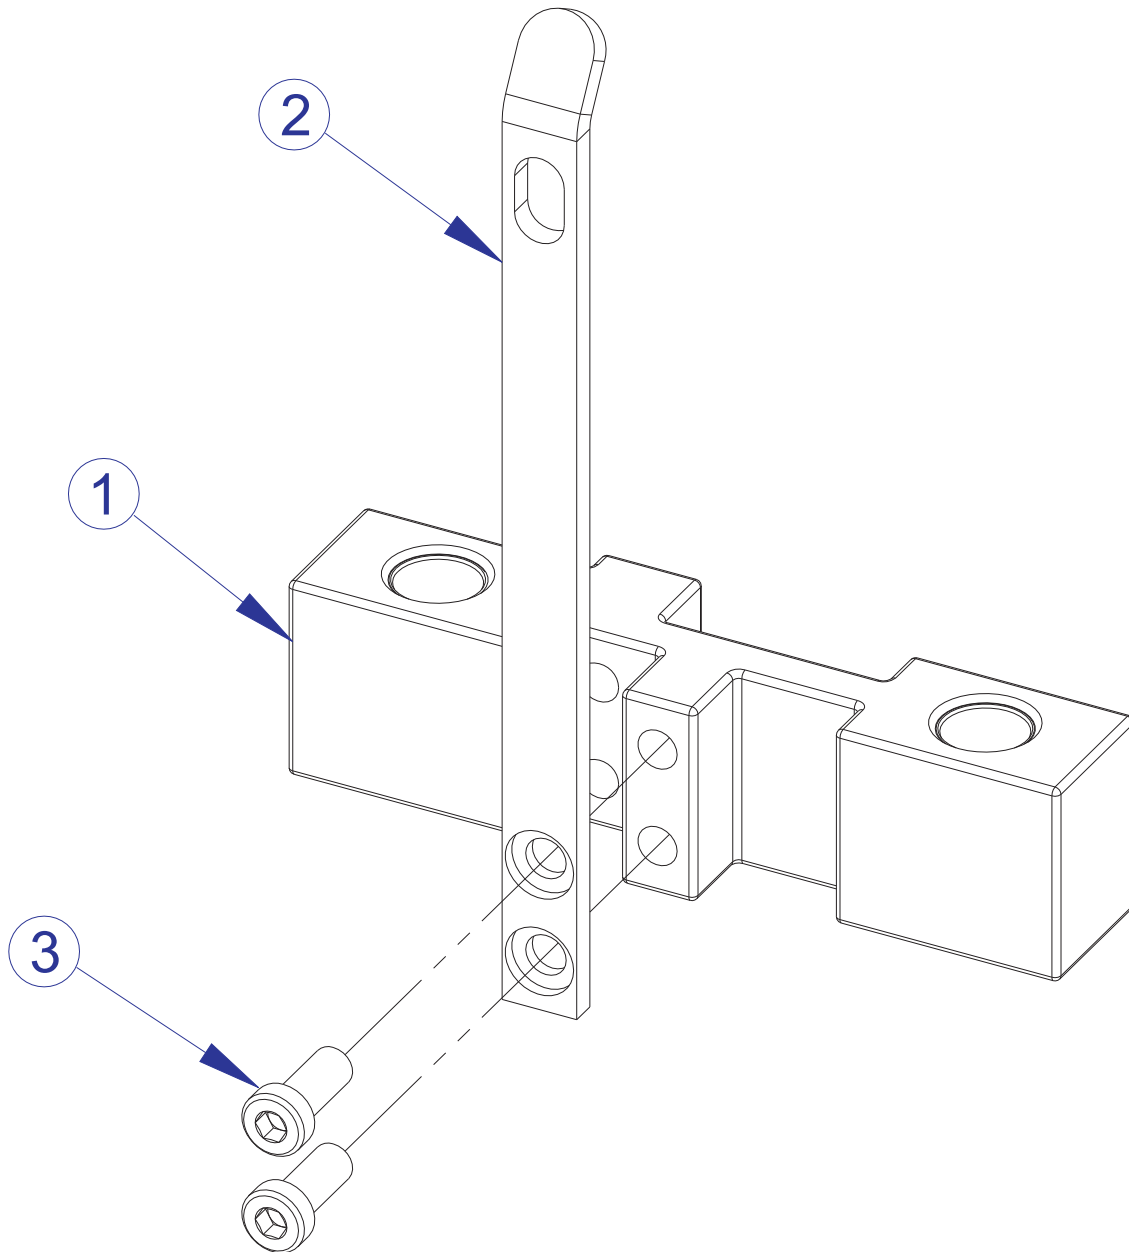

FZAB ABDOMINAL 10 LB INCREMENT WEIGHT ASSEMBLY - 7327701

ITEM NO.	QTY.	PART NO.	DESCRIPTION
1	1	7968501	ASSY, FZ INC WEIGHT 5LB
2	1	7328101	BRKT, INCREMENT WT - 10 LB
3	2	3236202	SCREW, M10 X1.5 25MM