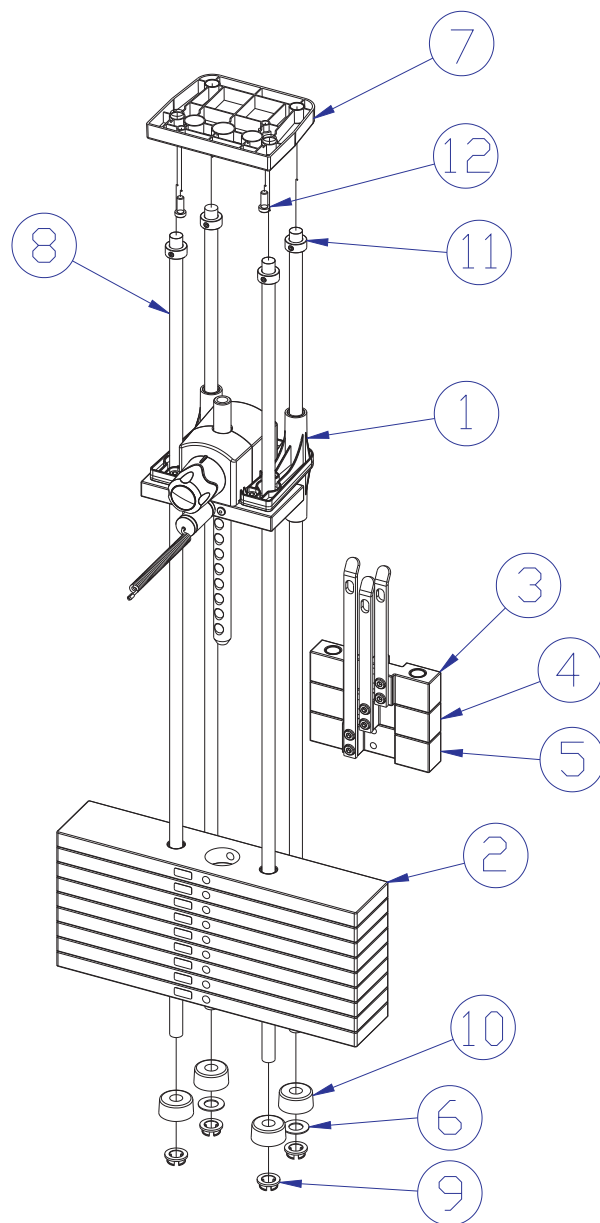

FZAB ABDOMINAL FZAB ADJUSTER HANDLE ASSEMBLY - 7778101

ITEM NO	QTY	PART NO	DESCRIPTION
1	1	7777695	WLDMT, FZAB ADJ HANDLE SHADOW GRAY
2	1	7331801	LINK, ADJUSTER
3	1	7331601	PIN, INDEX
4	2	7407501	PIN, LINK
5	4	3232401	RING, RETAINING, EXTERNAL
6	1	7287901	HANDLE, ADJUSTER
7	1	3110010	ROLL PIN, 1/8 X 7/8

FZAB ABDOMINAL MID-9 TOWER ASSEMBLY - 7420301

ITEM NO	QTY	PART NO	DESCRIPTION
1	1	7420001	ASSY, WEIGHT STACK MID-9
2	2	7326301	CAP, D-TUBE-BTM
3	1	7419801	ASSY, TOWER PLASTICS-MID

FZAB ABDOMINAL PLASTIC TOWER ASSEMBLY - 7419801

ITEM NO	QTY	PART NO	DESCRIPTION
1	1	7318601	COVER, TOWER- TOP FRONT
2	1	7318701	COVER, TOWER- TOP REAR
3	1	7318801	COVER, TOWER- BOTTOM FRONT
4	1	7318901	COVER, TOWER- BOTTOM REAR
5	9	3236501	M4 X 0.7 PHL PAN MS ST ZN
6	16	3239101	SCREW, M5X10 PHL PAN TT ST
7	1	7318301	SHROUD, TOWER- REAR SHORT
8	1	7318401	SHROUD, TOWER- FRT SHORT RH
9	1	7318402	SHROUD, TOWER- FRT SHORT LH
10	6	7583501	RETAINER, FZ SHROUD

FZAB ABDOMINAL MID-9 WEIGHT STACK ASSEMBLY - 7420001

ITEM NO	QTY	PART NO	DESCRIPTION
1	1	7350601	ASSY, HEAD PLATE (9)
2	9	7328401	WEIGHT PLATE, 20 LB
3	1	7327601	ASSY, INCREMENT WT-5LB
4	1	7327701	ASSY, INCREMENT WT-10LB
5	1	7327801	ASSY, INCREMENT WT-15LB
6	2	7351001	SPACER, INC WT STACK
7	1	7621101	RETAINER, GUIDE ROD-TOP
8	4	7328602	GUIDE ROD, .75 OD SOLID X 53.50
9	4	7337901	BUSHING, GUIDE ROD
10	4	7352101	CUSHION, WEIGHT STACK
11	4	3103301	SHAFT COLLAR, 3/4" ID ZINC
12	2	3236202	M10 X 1.5 X 25 HXS SOC CS SS