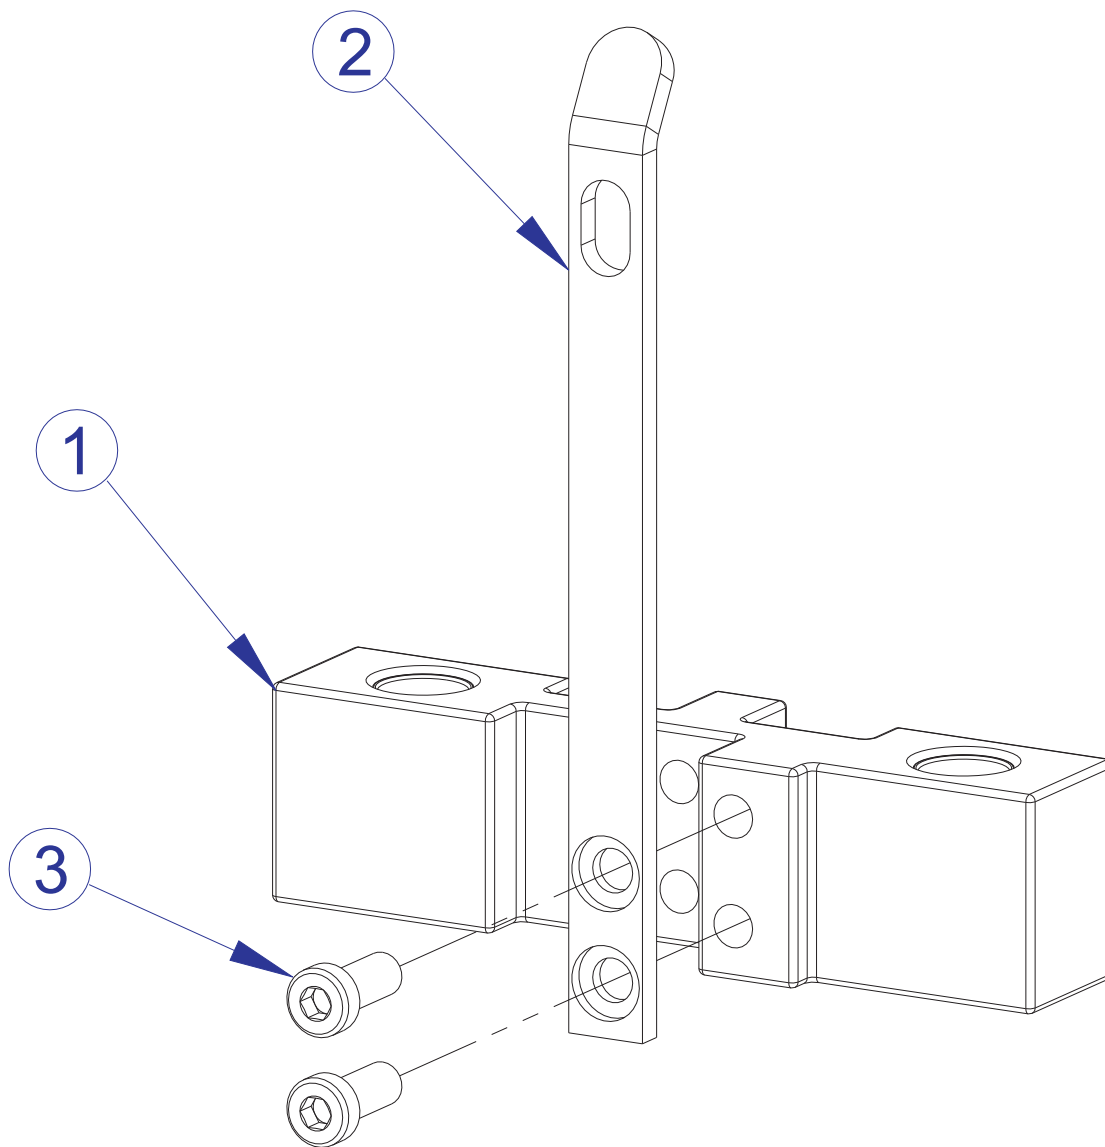

FZAB ABDOMINAL 5 LB INCREMENT WEIGHT ASSEMBLY - 7327601

ITEM NO.	QTY.	PART NO.	DESCRIPTION
1	1	7968501	ASSY, FZ INC WEIGHT 5LB
2	1	7328001	BRKT, INCREMENT WT - 5 LB
3	2	3236202	SCREW, M10 X1.5 25MM