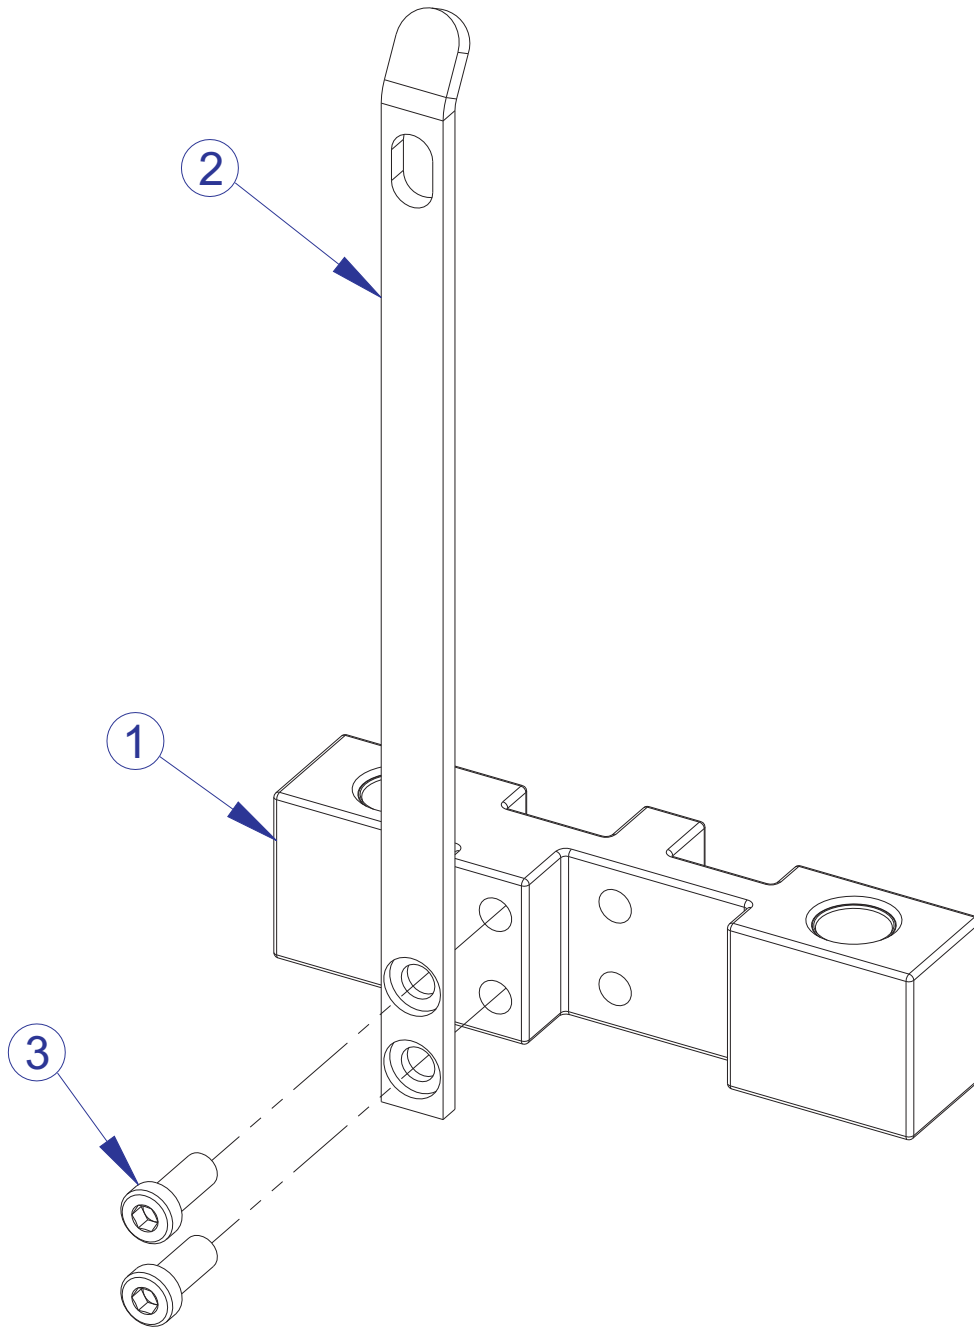

FZAB ABDOMINAL 15 LB INCREMENT WEIGHT ASSEMBLY - 7327801

ITEM NO.	QTY.	PART NO.	DESCRIPTION
1	1	7968501	ASSY, FZ INC WEIGHT 5LB
2	1	7328201	BRKT, INCREMENT WT - 15 LB
3	2	3236202	SCREW, M10 X1.5 25MM