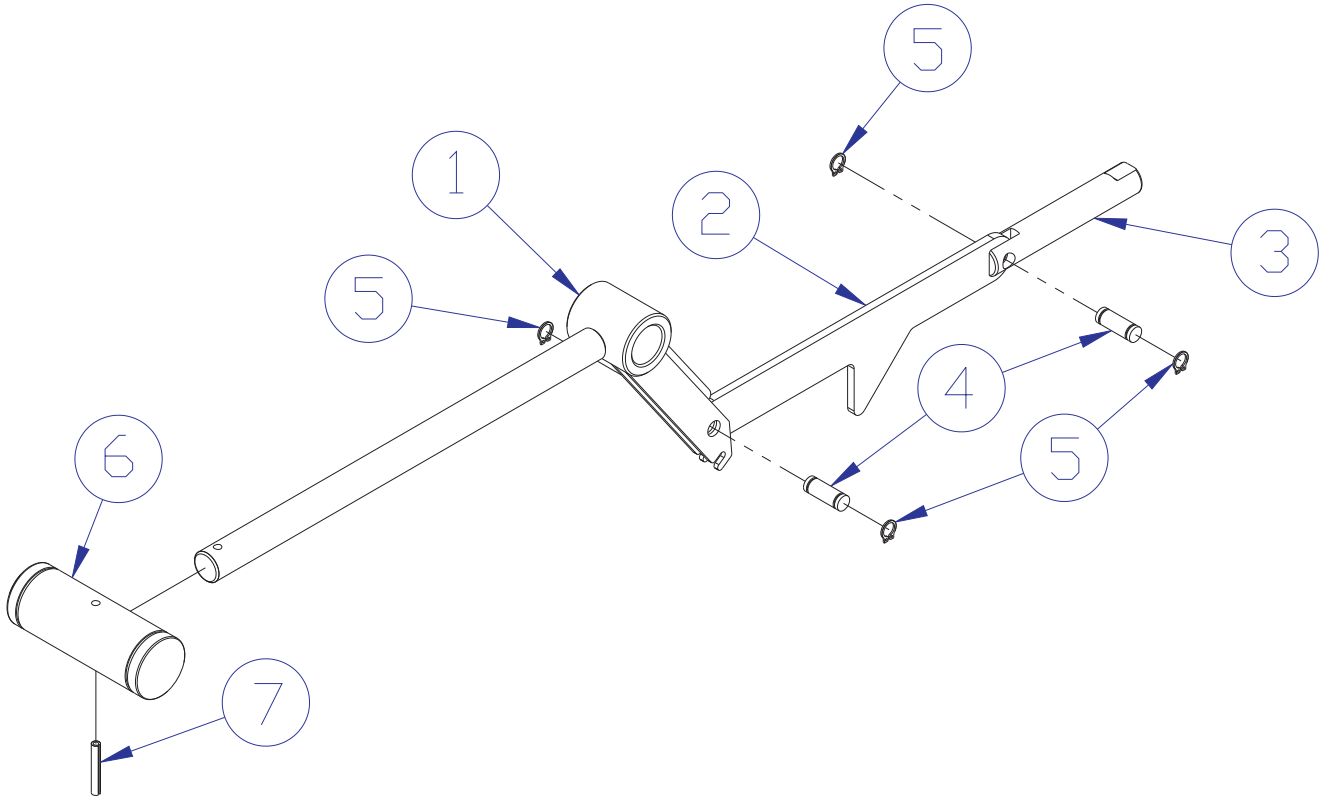

FZAB ABDOMINAL FZAB ADJUSTER HANDLE ASSEMBLY - 7778101

ITEM NO	QTY	PART NO	DESCRIPTION
1	1	7777695	WLDMT, FZAB ADJ HANDLE SHADOW GRAY
2	1	7331801	LINK, ADJUSTER
3	1	7331601	PIN, INDEX
4	2	7407501	PIN, LINK
5	4	3232401	RING, RETAINING, EXTERNAL
6	1	7287901	HANDLE, ADJUSTER
7	1	3110010	ROLL PIN, 1/8 X 7/8