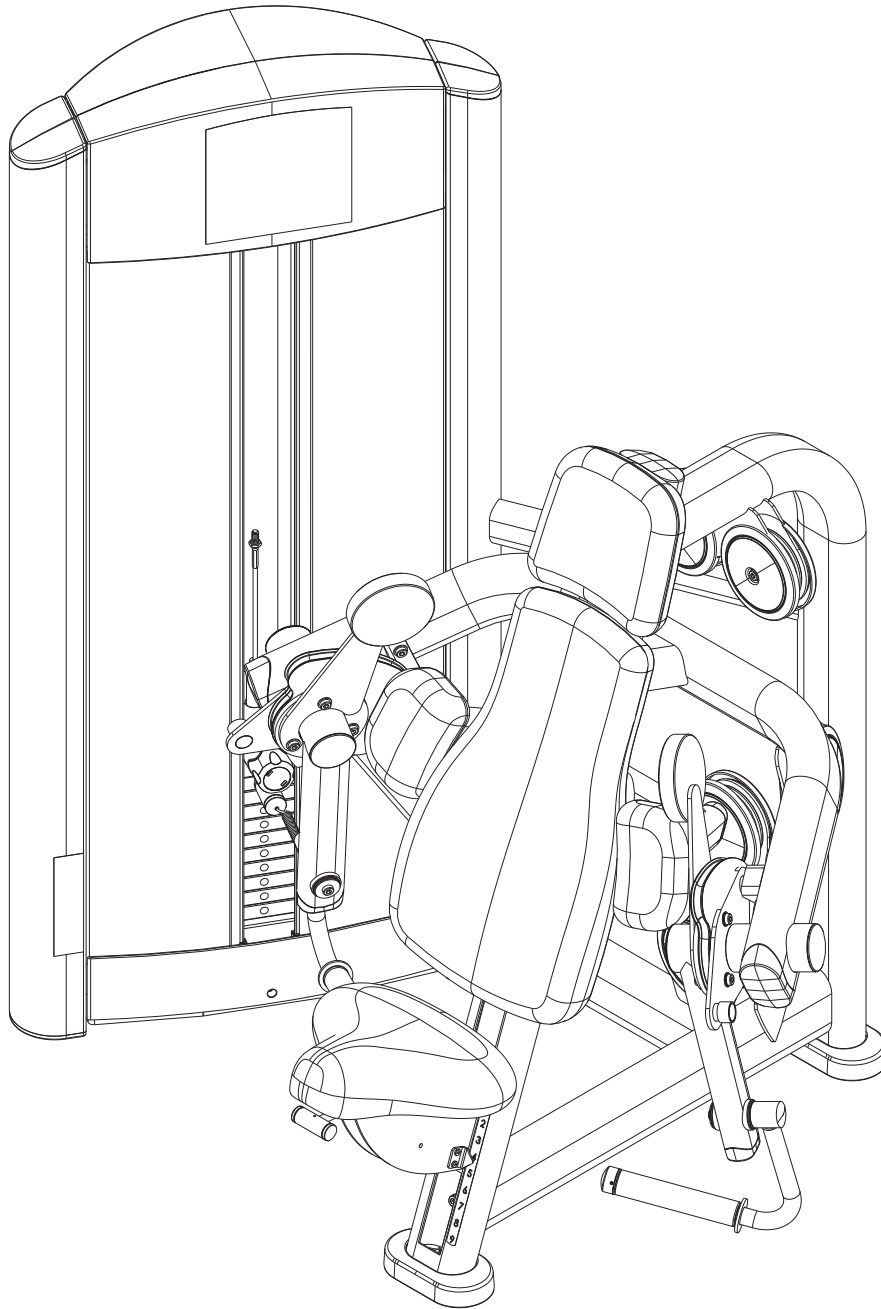

SIGNATURE SERIES
FZBC BICEPS CURL

Customer Support Services
PARTS MANUAL

FZBC BICEPS CURL

CONTENTS

	PAGE
COMPONENT ASSEMBLY	3
COMPONENT ASSEMBLY II	4
COMPONENT ASSEMBLY LEGEND	5
FZ SEAT CARRIAGE ASSEMBLY	6
FZ SEAT CARRIAGE ASSEMBLY LEGEND	7
FZ ADJUSTER HANDLE ASSEMBLY	8
MID-9 TOWER ASSEMBLY	9
PLASTIC TOWER ASSEMBLY	10
MID-9 WEIGHT STACK ASSEMBLY	11
5 LB. INCREMENT WEIGHT ASSEMBLY	12
10 LB. INCREMENT WEIGHT ASSEMBLY	13
15 LB. INCREMENT WEIGHT ASSEMBLY	14
HEAD PLATE ASSEMBLY	15
HEAD PLATE ASSEMBLY LEGEND	16
IMAGE	17