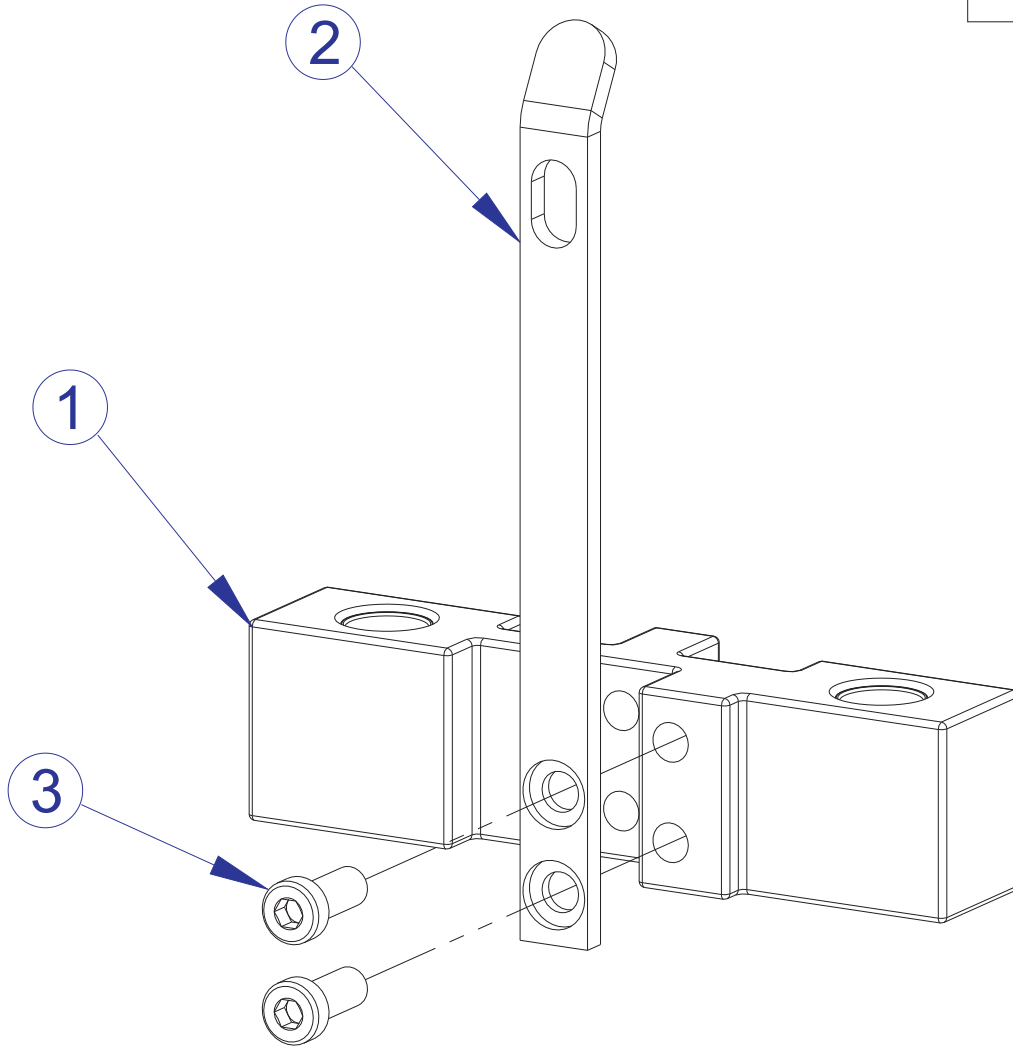

FZBC BICEPS CURL

5 LB. INCREMENT WEIGHT ASSEMBLY - 7327601

ITEM NO.	QTY.	PART NO.	DESCRIPTION
1	1	7968501	ASSY, FZ INC WEIGHT 5LB
2	1	7328001	BRKT, INCREMENT WT - 5 LB
3	2	3236202	SCREW, M10 X1.5 25MM