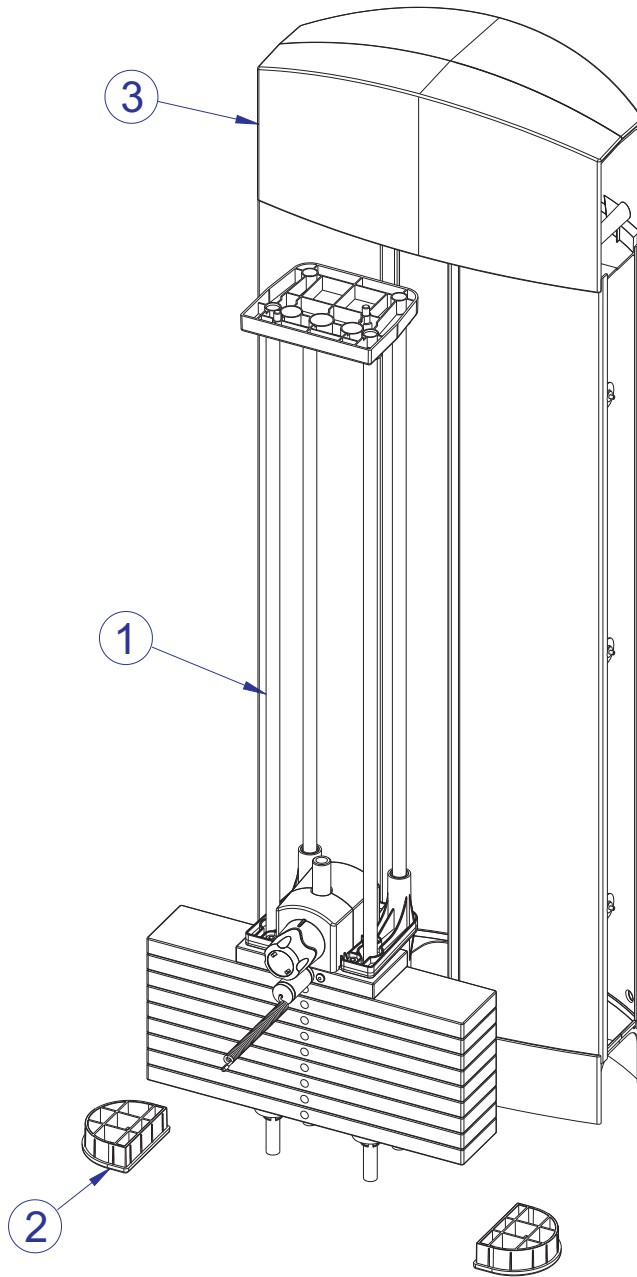

FZBC BICEPS CURL MID-9 TOWER ASSEMBLY - 7420301

ITEM NO.	QTY.	PART NO.	DESCRIPTION
1	1	7420001	ASSY, WEIGHT STACK MID-9
2	2	7326301	CAP, D-TUBE-BTM
3	1	7419801	ASSY, TOWER PLASTICS-MID