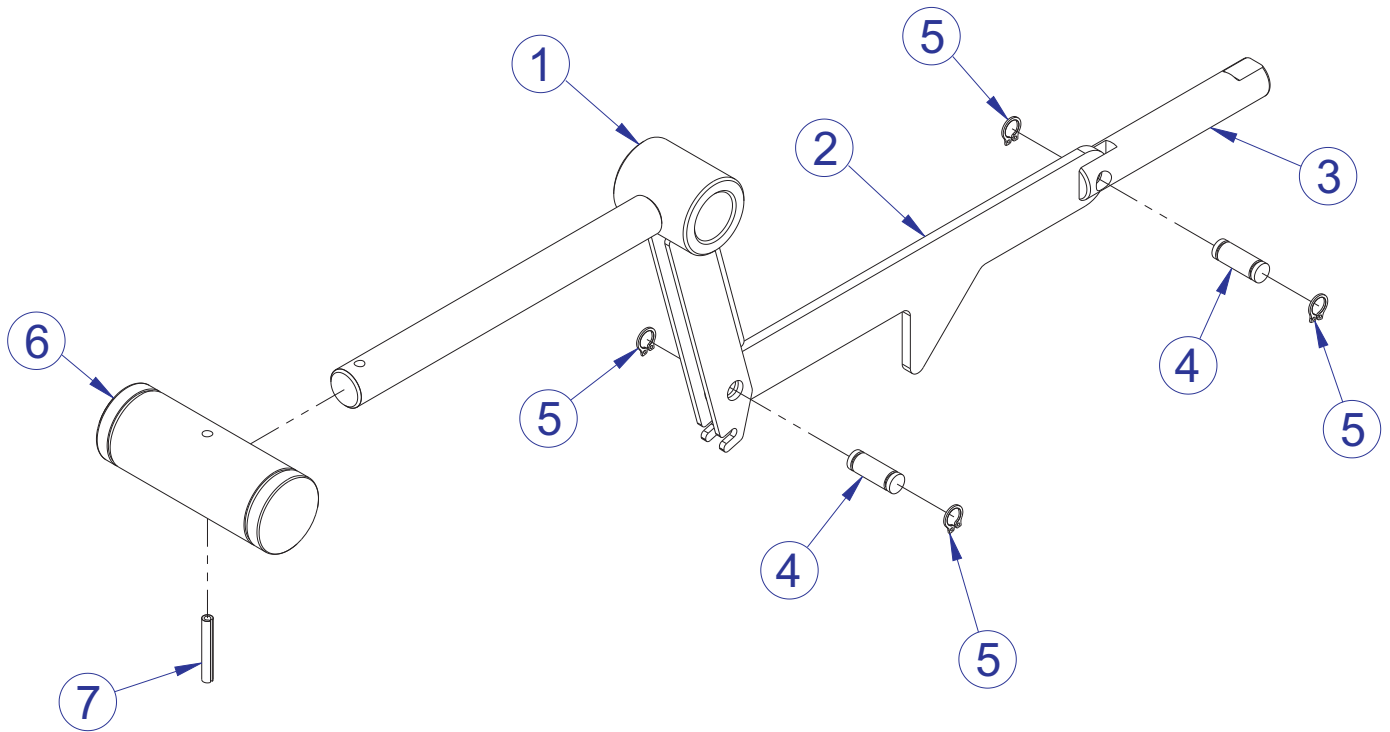

FZBC BICEPS CURL FZ SEAT CARRIAGE ASSEMBLY - 7911101

SEE PAGE 7 FOR LEGEND

FZBC BICEPS CURL

FZ SEAT CARRIAGE ASSEMBLY LEGEND

ITEM NO.	QTY.	PART NO.	DESCRIPTION
1	1	7911295	WLDMT, SEAT CARRIAGE SHDW GRAY
2	7	7889701	ROLLER, SEAT CARRIAGE
3	4	7911901	SPACER, .625 DIA X 16 GA.
4	3	7912001	SPRING, SEAT CARRIAGE
5	7	3232408	RING, BRE .443, 5100-46, ST,PP,B
6	1	3235700	SPRING, GAS 80N
7	2	7414301	STUD, M10 BALL END M10 X 1.5
8	1	7339401	BRACKET, GAS SPRING
9	1	7334001	FOOT, 2.50 X 4.49 FLOV
10	2	3236601	WASHER, 3/8 SAE SS
11	2	3236801	NUT, M10 HEX NYLOCK SS
12	2	3241201	M4 PHL PAN F ST ZN

FZBC BICEPS CURL

FZ ADJUSTER HANDLE ASSEMBLY - 7778001

ITEM NO.	QTY.	PART NO.	DESCRIPTION
1	1	7777595	WLDMT, FZ SEAT ADJ HANDLE SHADOW GRAY
2	1	7331801	LINK, ADJUSTER
3	1	7331601	PIN, INDEX
4	2	7407501	PIN, LINK
5	4	3232401	RING, RETAINING, EXTERNAL
6	1	7287901	HANDLE, ADJUSTER
7	1	3110010	ROLL PIN, 1/8 X 7/8