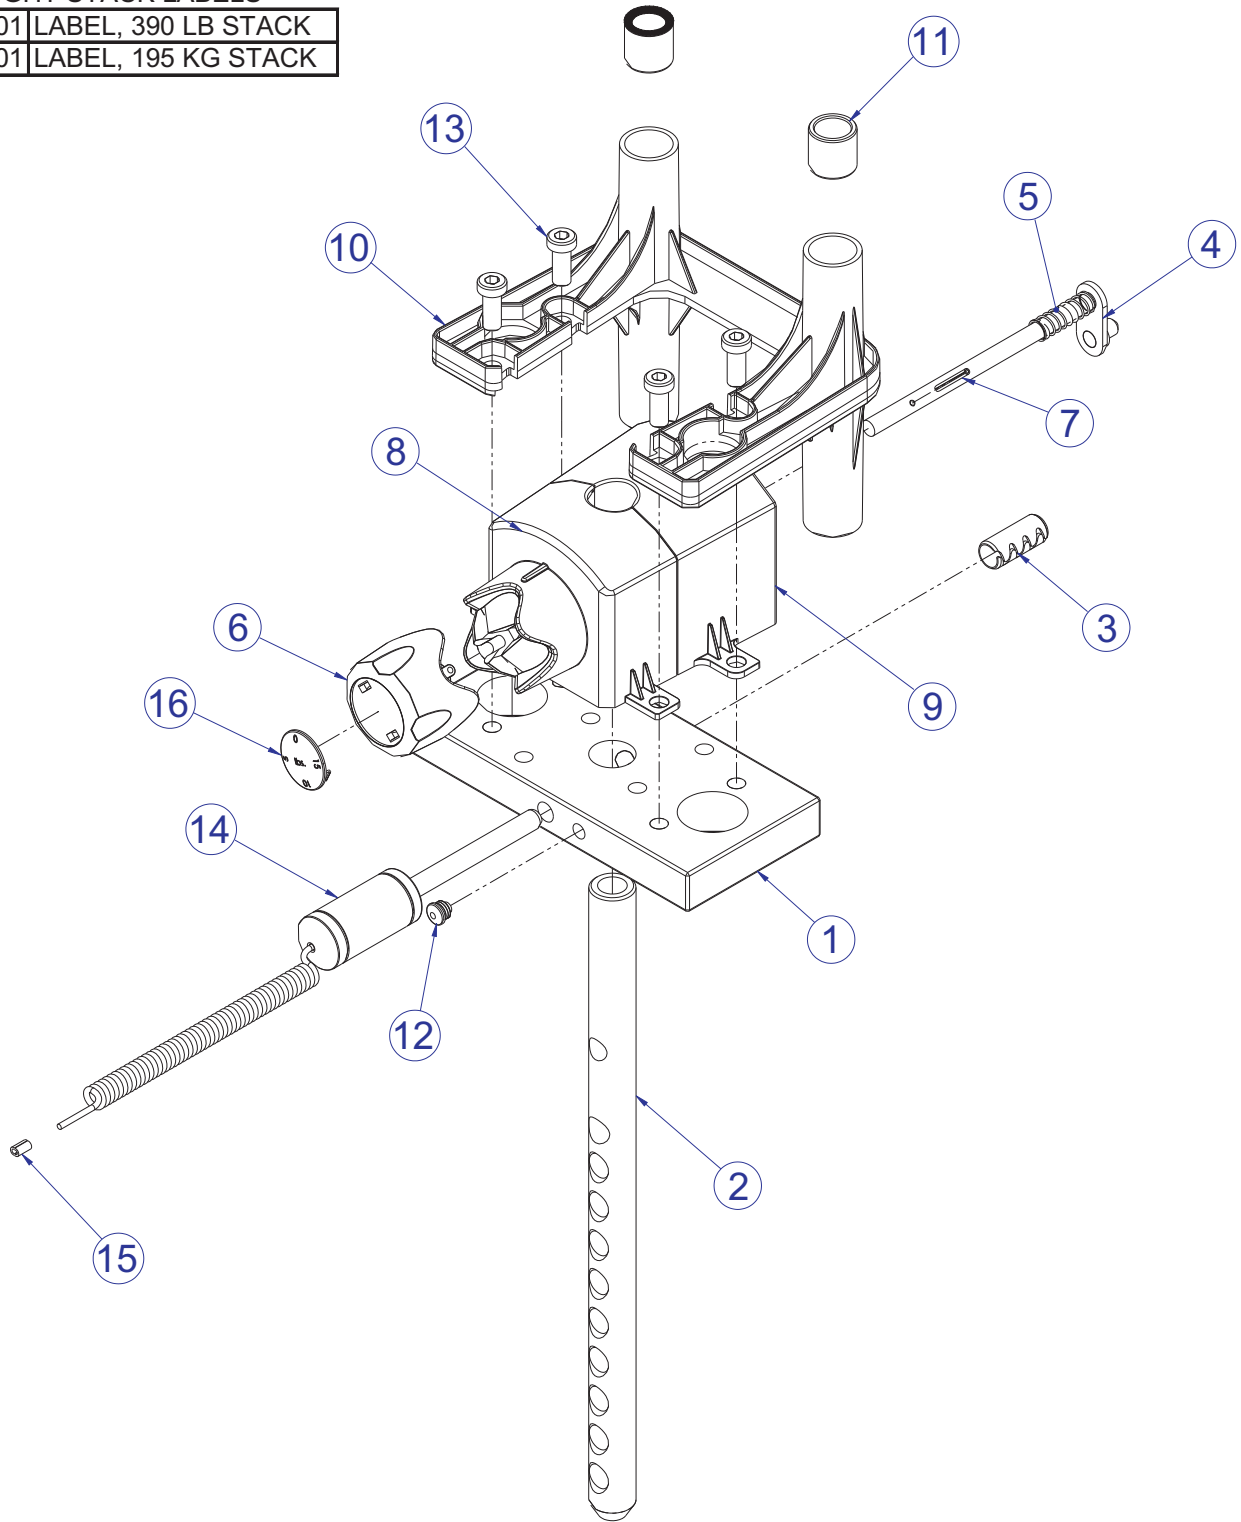

ITEM NO.	QTY.	PART NO.	DESCRIPTION
1	1	7318601	COVER, TOWER- TOP FRONT
2	1	7318701	COVER, TOWER- TOP REAR
3	1	7318801	COVER, TOWER- BOTTOM FRONT
4	1	7318901	COVER, TOWER- BOTTOM REAR
5	9	3236501	M4 X 0.7 PHL PAN MS ST ZN
6	16	3239101	SCREW, M5X10 PHL PAN TT ST
7	1	7765701	SHROUD, TOWER- REAR SHORT
8	2	7765601	SHROUD, TOWER- FRT SHORT RH
9	6	7583501	RETAINER, FZ SHROUD

10 LB. INCREMENT WEIGHT ASSEMBLY - 7327701

ITEM NO.	QTY.	PART NO.	DESCRIPTION
1	1	7968501	ASSY, FZ INC WEIGHT 5LB
2	1	7328101	BRKT, INCREMENT WT - 10 LB
3	2	3236202	SCREW, M10 X1.5 25MM

FZBC BICEPS CURL

15 LB. INCREMENT WEIGHT ASSEMBLY - 7327801

ITEM NO.	QTY.	PART NO.	DESCRIPTION
1	1	7968501	ASSY, FZ INC WEIGHT 5LB
2	1	7328201	BRKT, INCREMENT WT - 15 LB
3	2	3236202	SCREW, M10 X1.5 25MM

FZBC BICEPS CURL HEAD PLATE ASSEMBLY - 7350601

WEIGHT STACK LABELS

7927201	LABEL, 390 LB STACK
7927301	LABEL, 195 KG STACK

SEE PAGE 16 FOR LEGEND

FZBC BICEPS CURL HEAD PLATE ASSEMBLY LEGEND

ITEM NO.	QTY.	PART NO.	DESCRIPTION
1	1	7326701	HEAD PLATE
2	1	7347801	STEM, 9 PLATE
3	1	3236001	BUSHING, SPRING PIN
4	1	7327201	WLDMT, INCREMENT WT PIN
5	1	8024501	SPRING, 1/2 OD X 1-1/2
6	1	7326101	KNOB, INC WT SELECTOR
7	1	3110008	ROLL PIN, 1/8 X 1-1/4
8	1	7326401	HOUSING, SELECTOR - FRONT
9	1	7326501	HOUSING, SELECTOR - REAR
10	1	7362101	STABILIZER, HEAD PLATE
11	4	7459601	BUSHING, HEAD PLT STABILIZER
12	1	7356501	PLUG, LANYARD ATTACHMENT
13	4	3236202	SCREW, M10 X1.5 25MM
14	1	7338101	ASSY, WT STACK SELECTOR PIN
15	1	7523601	CRIMP, CABLE
16	1	7398601	CAP, SELECTOR KNOB, LBS
	OR		
	1	7398701	CAP, SELECTOR KNOB, KG