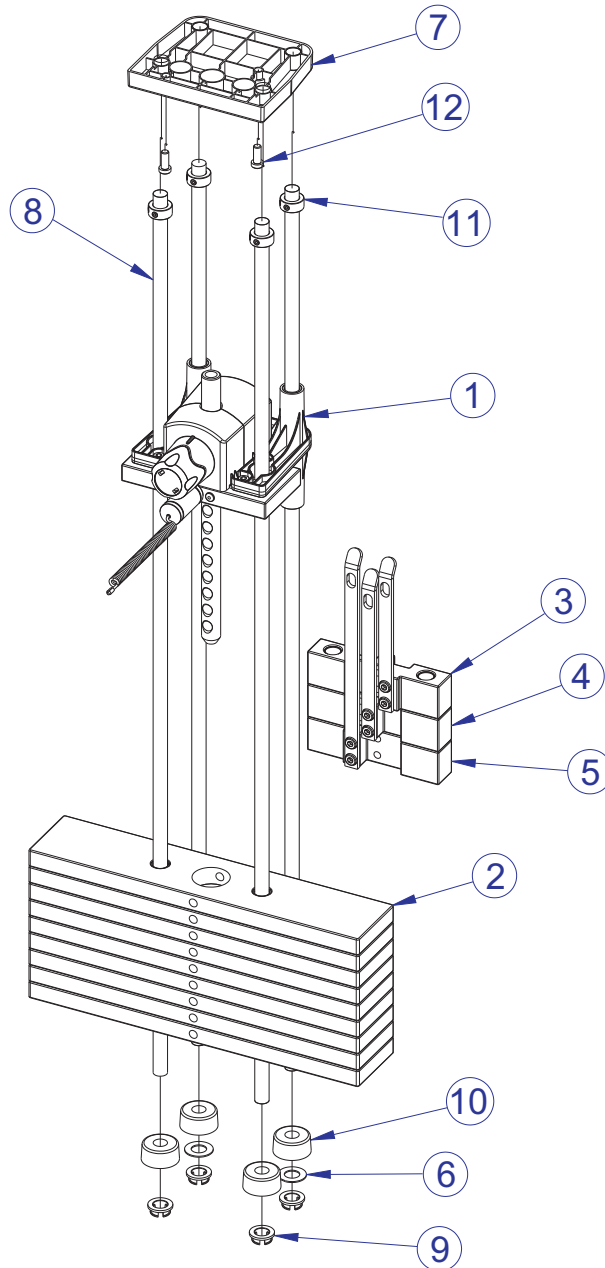

FZBC BICEPS CURL

FZ ADJUSTER HANDLE ASSEMBLY - 7778001

ITEM NO.	QTY.	PART NO.	DESCRIPTION
1	1	7777595	WLDMT, FZ SEAT ADJ HANDLE SHADOW GRAY
2	1	7331801	LINK, ADJUSTER
3	1	7331601	PIN, INDEX
4	2	7407501	PIN, LINK
5	4	3232401	RING, RETAINING, EXTERNAL
6	1	7287901	HANDLE, ADJUSTER
7	1	3110010	ROLL PIN, 1/8 X 7/8

FZBC BICEPS CURL MID-9 TOWER ASSEMBLY - 7420301

ITEM NO.	QTY.	PART NO.	DESCRIPTION
1	1	7420001	ASSY, WEIGHT STACK MID-9
2	2	7326301	CAP, D-TUBE-BTM
3	1	7419801	ASSY, TOWER PLASTICS-MID

FZBC BICEPS CURL PLASTIC TOWER ASSEMBLY - 7419801

ITEM NO.	QTY.	PART NO.	DESCRIPTION
1	1	7318601	COVER, TOWER- TOP FRONT
2	1	7318701	COVER, TOWER- TOP REAR
3	1	7318801	COVER, TOWER- BOTTOM FRONT
4	1	7318901	COVER, TOWER- BOTTOM REAR
5	9	3236501	M4 X 0.7 PHL PAN MS ST ZN
6	16	3239101	SCREW, M5X10 PHL PAN TT ST
7	1	7765701	SHROUD, TOWER- REAR SHORT
8	2	7765601	SHROUD, TOWER- FRT SHORT RH
9	6	7583501	RETAINER, FZ SHROUD

FZBC BICEPS CURL MID-9 WEIGHT STACK ASSEMBLY - 7420001

WEIGHT STACK LABELS

7927201	LABEL, 390 LB STACK
7927301	LABEL, 195 KG STACK

ITEM NO.	QTY.	PART NO.	DESCRIPTION
1	1	7350601	ASSY, HEAD PLATE (9)
2	9	7328401	WEIGHT PLATE, 20 LB
3	1	7327601	ASSY, INCREMENT WT-5LB
4	1	7327701	ASSY, INCREMENT WT-10LB
5	1	7327801	ASSY, INCREMENT WT-15LB
6	2	7351001	SPACER, INC WT STACK
7	1	7621101	RETAINER, GUIDE ROD-TOP
8	4	7328602	GUIDE ROD, .75 OD SOLID X 53.50
9	4	7337901	BUSHING, GUIDE ROD
10	4	7352101	CUSHION, WEIGHT STACK
11	4	3103301	SHAFT COLLAR, 3/4" ID ZINC
12	2	3236202	M10 X 1.5 X 25 HXS SOC CS SS