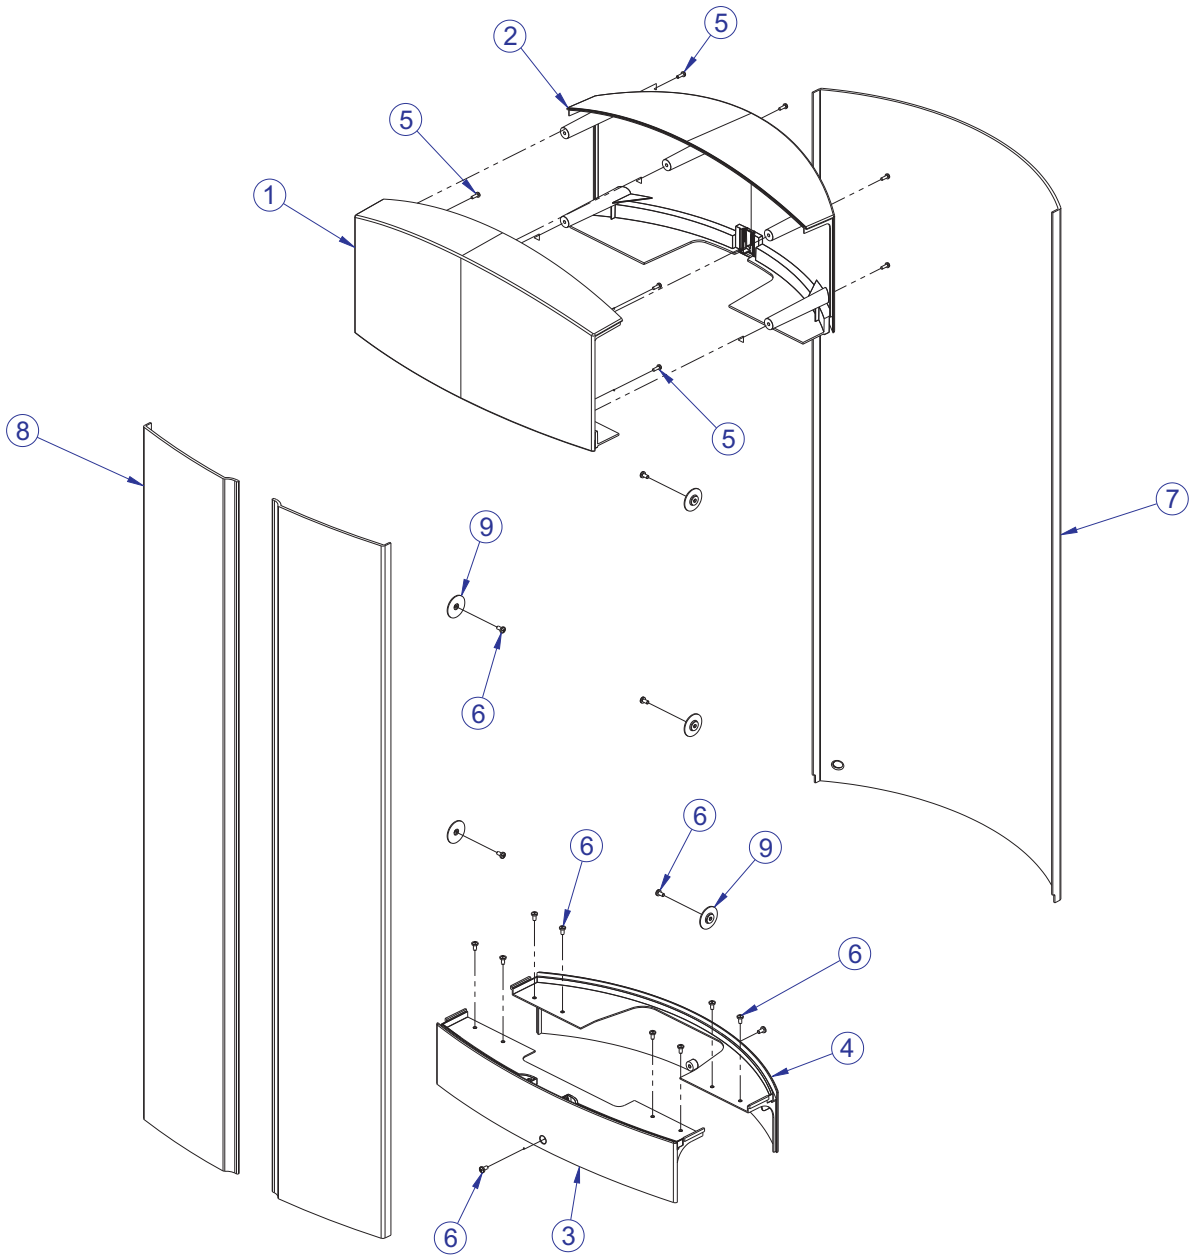

FZBC BICEPS CURL

FZ ADJUSTER HANDLE ASSEMBLY - 7778001

ITEM NO.	QTY.	PART NO.	DESCRIPTION
1	1	7777595	WLDMT, FZ SEAT ADJ HANDLE SHADOW GRAY
2	1	7331801	LINK, ADJUSTER
3	1	7331601	PIN, INDEX
4	2	7407501	PIN, LINK
5	4	3232401	RING, RETAINING, EXTERNAL
6	1	7287901	HANDLE, ADJUSTER
7	1	3110010	ROLL PIN, 1/8 X 7/8

ITEM NO.	QTY.	PART NO.	DESCRIPTION
1	1	7318601	COVER, TOWER- TOP FRONT
2	1	7318701	COVER, TOWER- TOP REAR
3	1	7318801	COVER, TOWER- BOTTOM FRONT
4	1	7318901	COVER, TOWER- BOTTOM REAR
5	9	3236501	M4 X 0.7 PHL PAN MS ST ZN
6	16	3239101	SCREW, M5X10 PHL PAN TT ST
7	1	7765701	SHROUD, TOWER- REAR SHORT
8	2	7765601	SHROUD, TOWER- FRT SHORT RH
9	6	7583501	RETAINER, FZ SHROUD