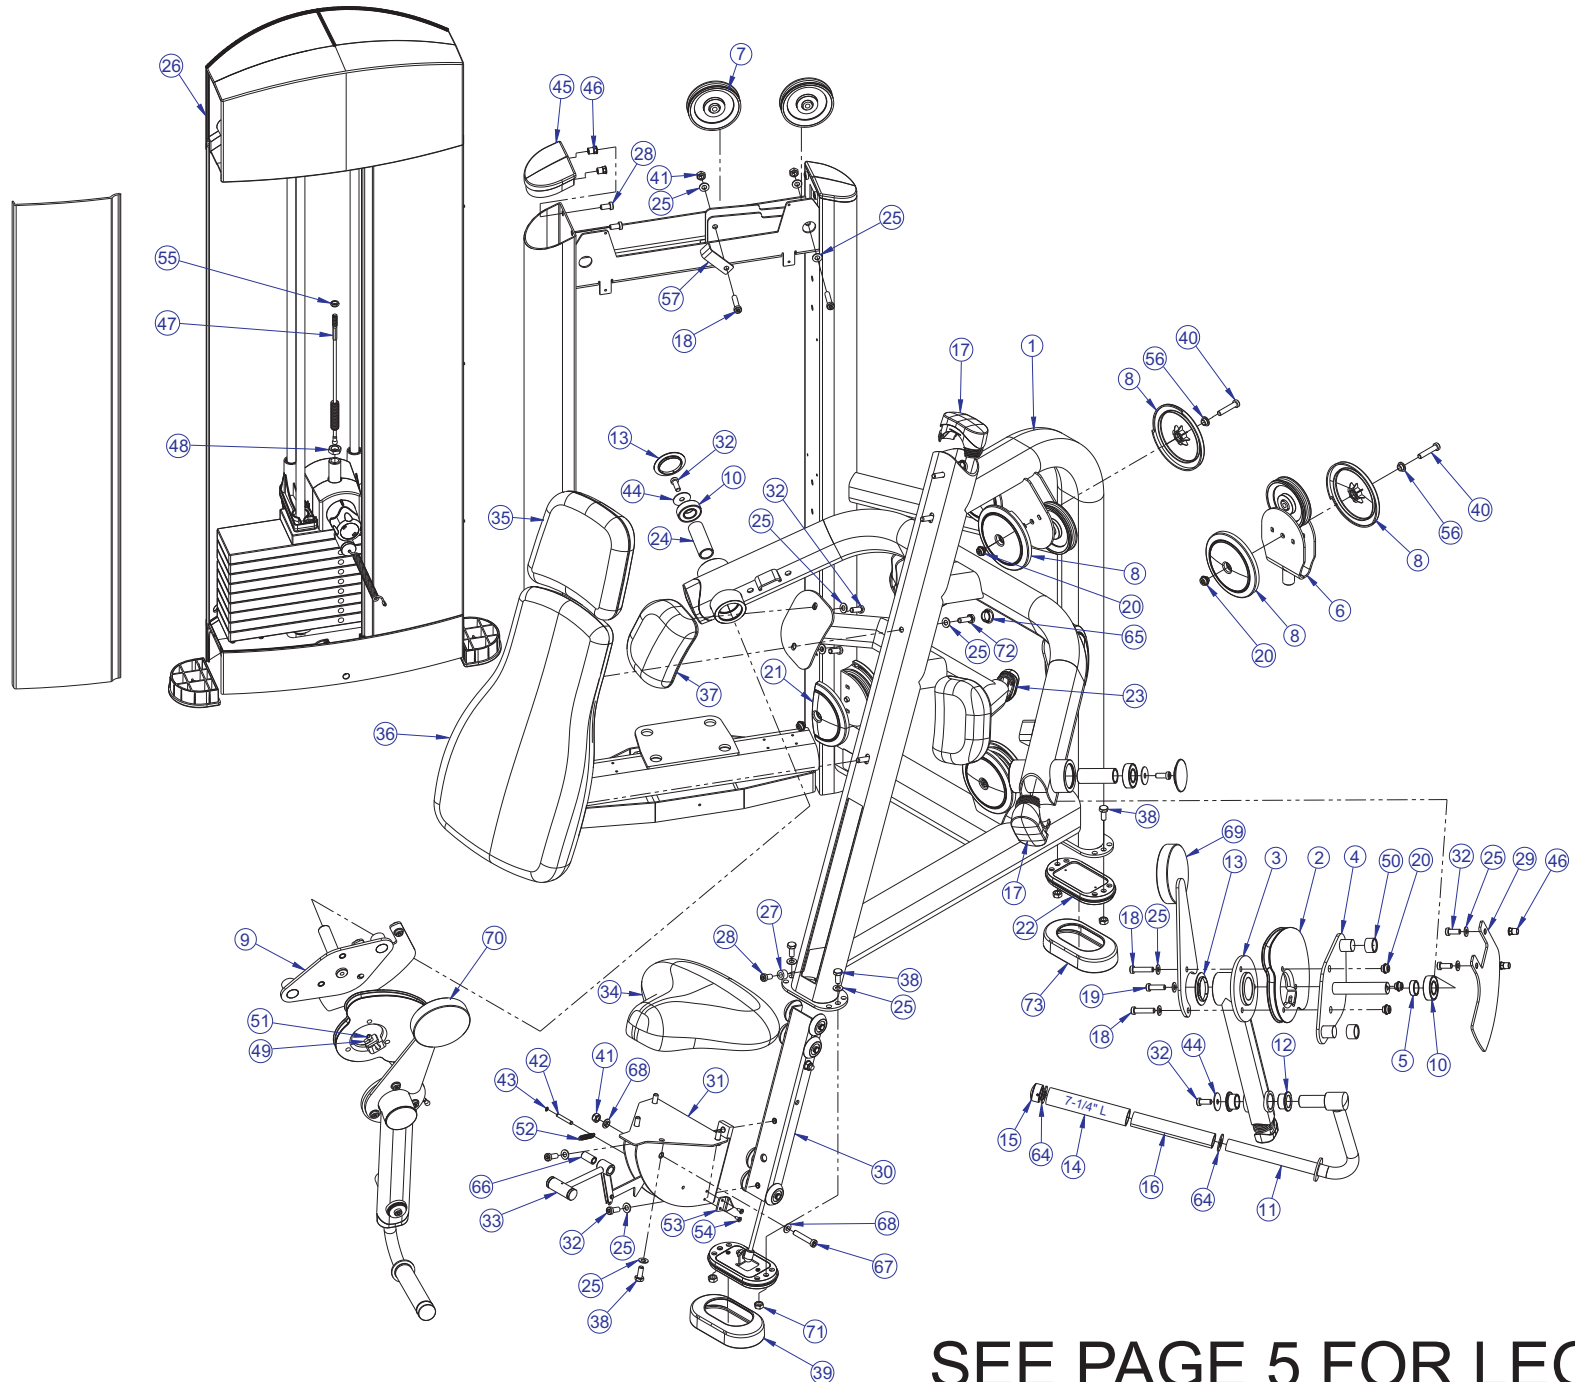

FZBC BICEPS CURL

CONTENTS

	PAGE
COMPONENT ASSEMBLY	3
COMPONENT ASSEMBLY II	4
COMPONENT ASSEMBLY LEGEND	5
FZ SEAT CARRIAGE ASSEMBLY	6
FZ SEAT CARRIAGE ASSEMBLY LEGEND	7
FZ ADJUSTER HANDLE ASSEMBLY	8
MID-9 TOWER ASSEMBLY	9
PLASTIC TOWER ASSEMBLY	10
MID-9 WEIGHT STACK ASSEMBLY	11
5 LB. INCREMENT WEIGHT ASSEMBLY	12
10 LB. INCREMENT WEIGHT ASSEMBLY	13
15 LB. INCREMENT WEIGHT ASSEMBLY	14
HEAD PLATE ASSEMBLY	15
HEAD PLATE ASSEMBLY LEGEND	16
IMAGE	17

FZBC BICEPS CURL COMPONENT ASSEMBLY

SEE PAGE 5 FOR LEGEND