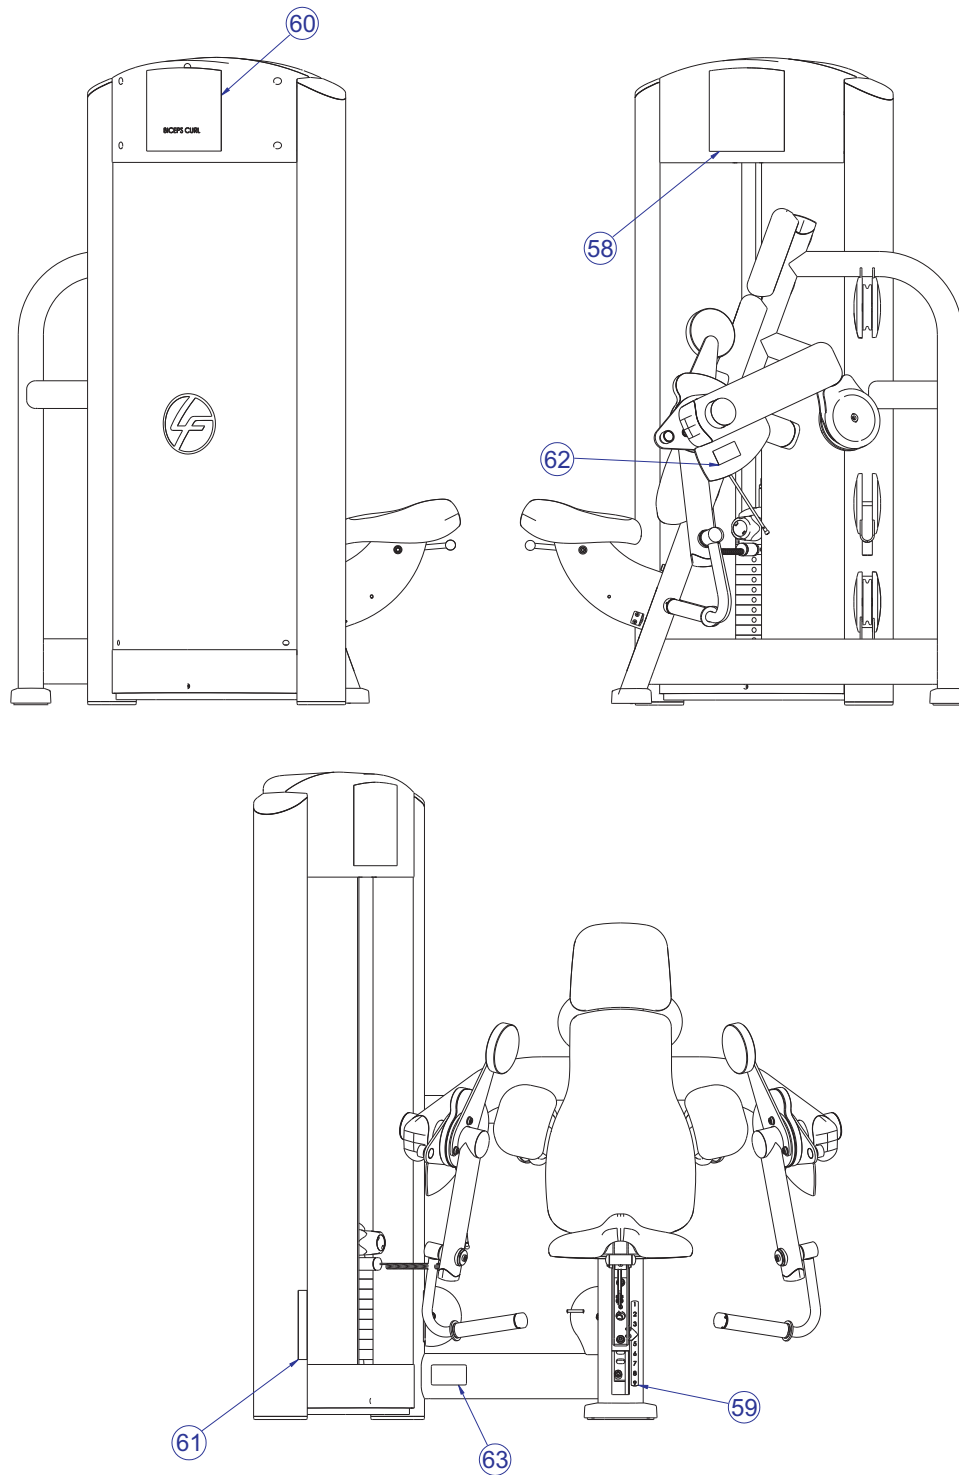

FZBC BICEPS CURL COMPONENT ASSEMBLY II

SEE PAGE 5 FOR LEGEND

FZBC BICEPS CURL COMPONENT ASSEMBLY LEGEND

ITEM NO.	QTY.	PART NO.	DESCRIPTION	37	2	73933XX	PAD, ARM REST
1	1	7400301	WLDMT, FZBC FRAME	38	8	3251202	SCREW, M10 X1.5 X 25MM HEX ZN
2	2	7398101	CAM, FZBC	39	1	7419601	COVER, FOOT-20 DEG.
3	2	7361301	WLDMT, FZBC PIVOT ARM	40	7	3236207	SCREW, M10 X1.5 50MM
4	1	7590501	WLDMT, FZBC PIVOT STOP - LH	41	3	3236801	NUT, M10 HEX NYLOCK SS
5	2	7330001	SPACER, INTERNAL X .403	42	1	7407502	PIN, LINK
6	1	7399601	WLDMT, FZ FLOATING PULLEY	43	2	3232401	RING, RETAINING, EXTERNAL
7	9	3237801	PULLEY, 4.5" OD	44	4	3236701	WASHER, FENDER 3/8" ID X 1.5" OD SS
8	12	8104501	COVER, PULLEY-BOLTED NOTCHED	45	2	7326201	CAP, D-TUBE - TOP
9	1	7590401	WLDMT, FZBC PIVOT STOP - RH	46	8	3238601	M10X1.5 THREADED INSERT (HEX)
10	4	3235601	BEARING, 6205 BALL	47	1	7423606	CABLE, FZBC-1
11	2	7761201	WLDMT, FZBC HANDLE	48	1	3236902	NUT, M16 X 2 HEX JAM SS
12	4	3104903	1.00" ID 1.25" OD BRONZ BUSHING	49	2	7342201	PLATE, CABLE END
13	4	7308701	CAP, BEARING HOUSING	50	4	7690101	BUMPER, SLEEVE - 1 INCH DIA
14	2	3235803	GRIP, 1.25 X .14 X 7.00	51	1	7423804	CABLE, FZBC-2
15	2	7662902	CAP, GRIP 1.50 OD	52	1	3239201	SPRING, EXT, .375 X .049 X 2.00
16	2	7560501	LINER, FZBC HAND GRIP	53	1	7425295	BRKT, SEAT INDICATOR
17	3	7333901	CAP, LARGE FLOV- END	54	2	3239101	SCREW, M5X10 PHL PAN TT ST
18	6	3236206	SCREW, M10 X1.5 45MM	55	1	3236901	NUT, M10 X 1.5 JAM
19	2	3236204	SCREW, M10 X1.5 35MM	56	7	7630101	RETAINER, CM/MJ, PULLEY
20	13	7335401	NUT, M10 X 1.5 SOCKET HEAD	57	1	6757701	CLIP, CABLE 2-7/8 X 1 X 1
21	2	8094101	COVER, PULLEY-BOLTED PARTIAL	58	1	7507701	LABEL, FZBC PLACARD
22	1	7334001	FOOT, 2.50 X 4.49 FLOV	59	1	7524501	LABEL, 1-9 STRAIGHT
23	4	7333801	CAP, SMALL FLOV- END	60	1	7507801	LABEL, FZBC LOGO
24	2	7330003	SPACER, INTERNAL X 3.265	61	1	7422004	LABEL, 2" ASTM WARN
25	31	3236601	WASHER, 3/8 SAE SS	62	1	7422003	LABEL, MOVING PARTS
26	1	7420301	ASSY, MID TOWER-9	63	1	7571301	LABEL, SERIAL NUMBER
27	1	7385203	SPACER, .406 X .750 X .500	64	4	3249501	WASHER, NYLON FLAT - BLK 1.015 X
28	5	3236201	SCREW, M10 X1.5 20MM	65	4	3237403	PLUG, 1" HOLE
29	2	7560101	GUARD, FZBC CAM	66	1	7776501	SHAFT, .625 X .406 X 1.200
30	1	7911101	ASSY, SEAT CARRIAGE	67	1	3236208	SCREW, M10 X1.5 55MM
31	1	7330501	WLDMT, FZ SEAT SUPPORT	68	2	7776401	SPACER, FLANGE .406 X .495 X .81
32	14	3236202	SCREW, M10 X1.5 25MM	69	1	7805301	WLDMT, FZBC CTR WT - L
33	1	7778001	ASSY, FZ ADJUSTER HANDLE	70	1	7805401	WLDMT, FZBC CTR WT - R
34	1	72971XX	PAD, SEAT SADDLE	71	4	3254703	NUT, M10 X 1.5 HEX ZINC
35	1	74743XX	PAD, HEAD REST	72	4	3251204	SCREW, M10 X1.5 X 35MM HEX ZN
36	1	74741XX	PAD, LARGE BACK	73	1	7340201	COVER, FOOT - STRAIGHT