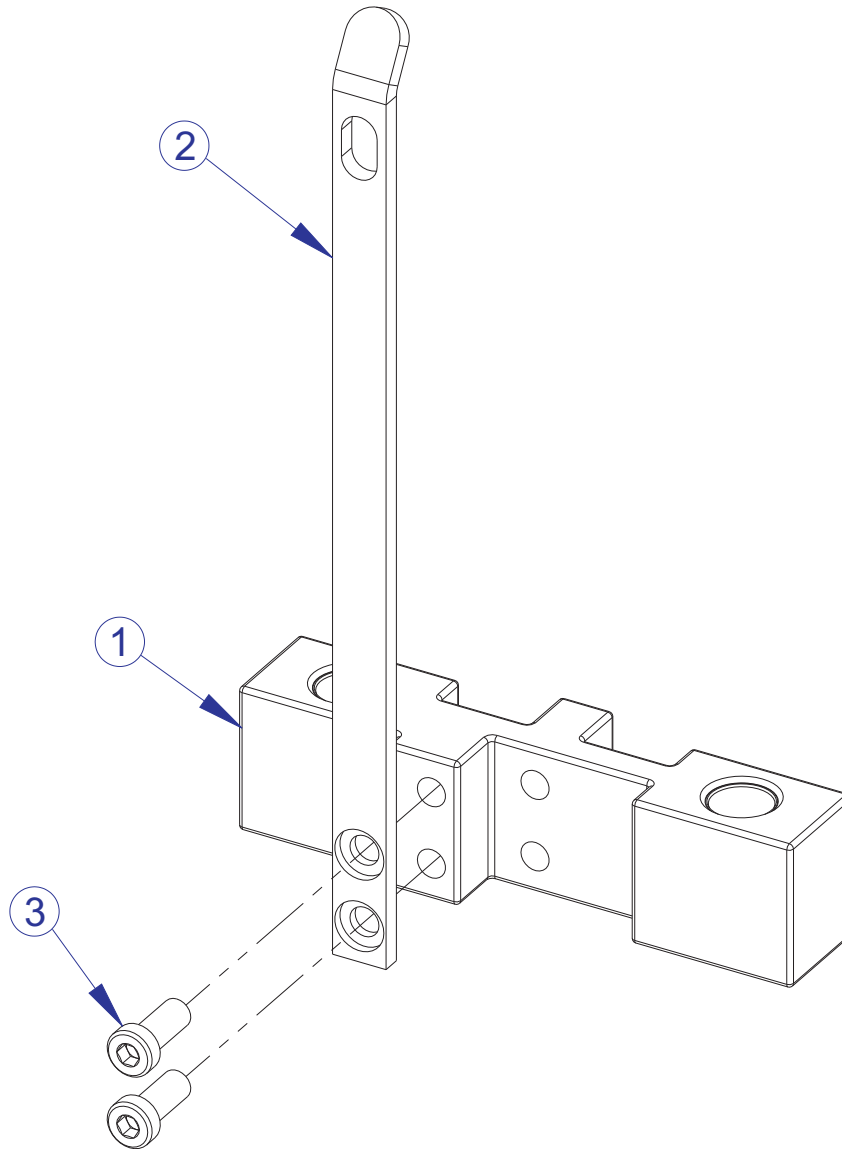

FZBC BICEPS CURL

15 LB. INCREMENT WEIGHT ASSEMBLY - 7327801

ITEM NO.	QTY.	PART NO.	DESCRIPTION
1	1	7968501	ASSY, FZ INC WEIGHT 5LB
2	1	7328201	BRKT, INCREMENT WT - 15 LB
3	2	3236202	SCREW, M10 X1.5 25MM