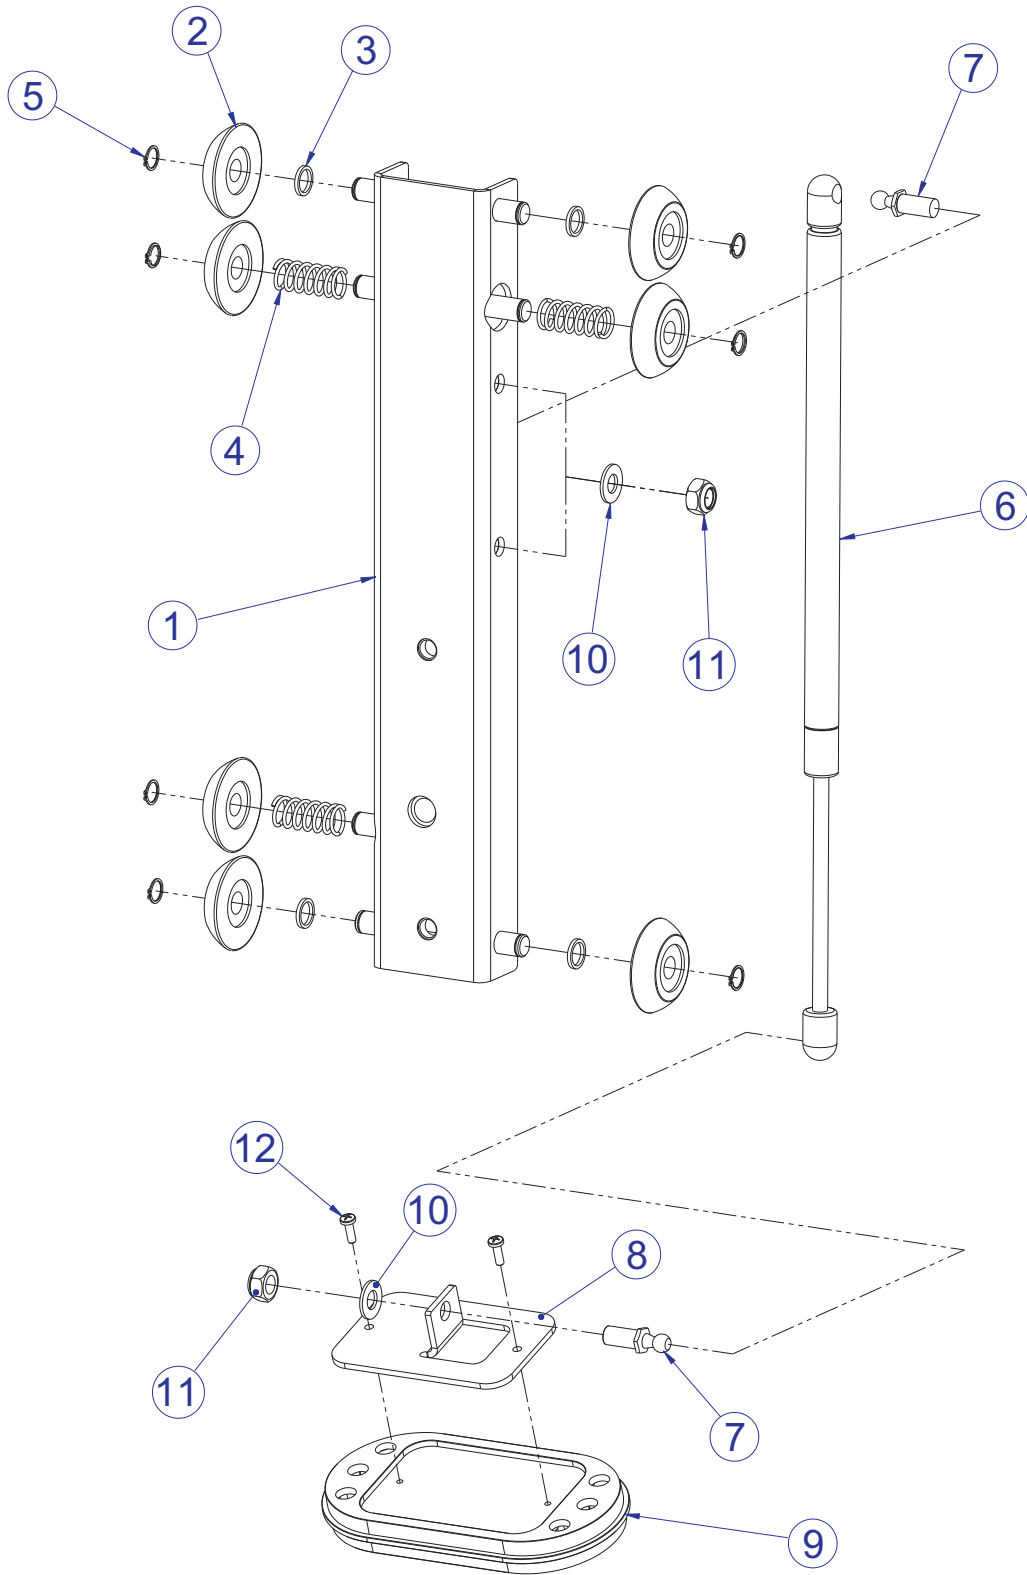

FZBC BICEPS CURL FZ SEAT CARRIAGE ASSEMBLY - 7911101

SEE PAGE 7 FOR LEGEND

FZBC BICEPS CURL

FZ SEAT CARRIAGE ASSEMBLY LEGEND

ITEM NO.	QTY.	PART NO.	DESCRIPTION
1	1	7911295	WLDMT, SEAT CARRIAGE SHDW GRAY
2	7	7889701	ROLLER, SEAT CARRIAGE
3	4	7911901	SPACER, .625 DIA X 16 GA.
4	3	7912001	SPRING, SEAT CARRIAGE
5	7	3232408	RING, BRE .443, 5100-46, ST,PP,B
6	1	3235700	SPRING, GAS 80N
7	2	7414301	STUD, M10 BALL END M10 X 1.5
8	1	7339401	BRACKET, GAS SPRING
9	1	7334001	FOOT, 2.50 X 4.49 FLOV
10	2	3236601	WASHER, 3/8 SAE SS
11	2	3236801	NUT, M10 HEX NYLOCK SS
12	2	3241201	M4 PHL PAN F ST ZN