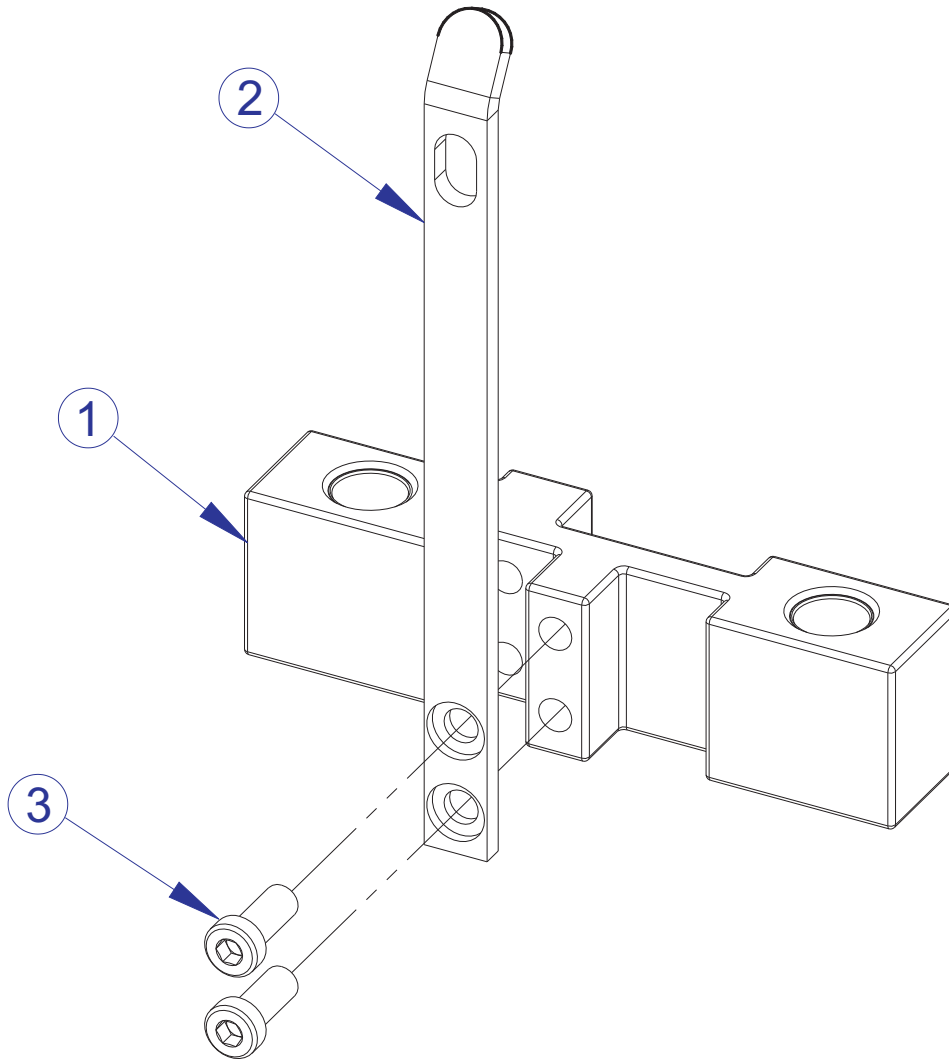

FZBC BICEPS CURL

10 LB. INCREMENT WEIGHT ASSEMBLY - 7327701

ITEM NO.	QTY.	PART NO.	DESCRIPTION
1	1	7968501	ASSY, FZ INC WEIGHT 5LB
2	1	7328101	BRKT, INCREMENT WT - 10 LB
3	2	3236202	SCREW, M10 X1.5 25MM