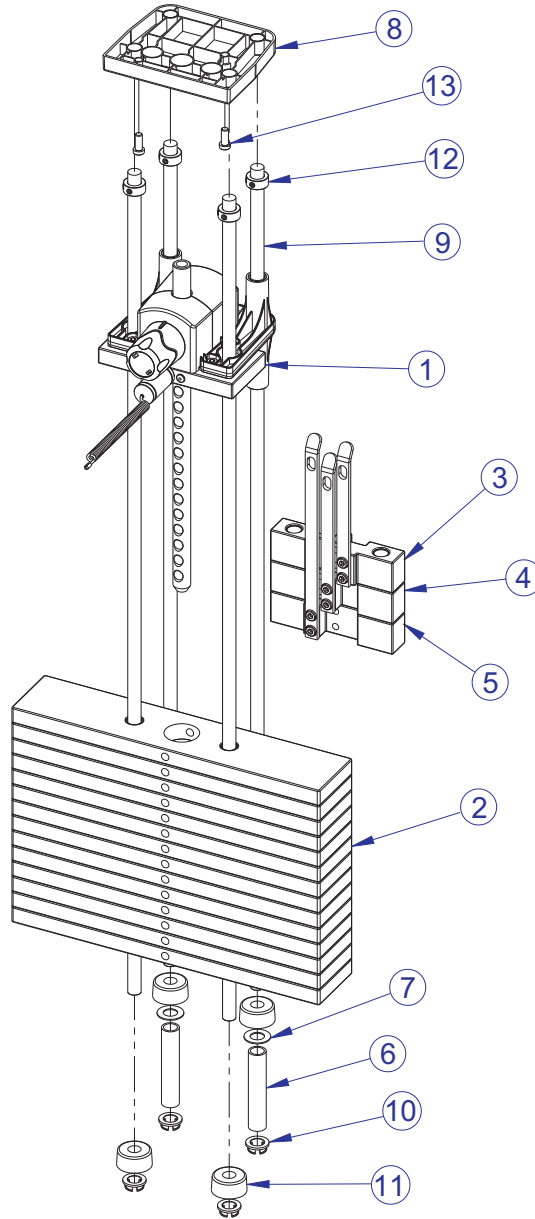

# FZPD PULL DOWN ADJUSTER HANDLE ASSEMBLY - 7778001

ITEM NO.	QTY.	PART NO.	DESCRIPTION
1	1	7777595	WLDMT, FZ SEAT ADJ HANDLE SHADOW GRAY
2	1	7331801	LINK, ADJUSTER
3	1	7331601	PIN, INDEX
4	2	7407501	PIN, LINK
5	4	3232401	RING, RETAINING, EXTERNAL
6	1	7287901	HANDLE, ADJUSTER
7	1	3110010	ROLL PIN, 1/8 X 7/8

# FZPD PULL DOWN MID-14 TOWER ASSEMBLY - 7420401

---

ITEM NO.	QTY.	PART NO.	DESCRIPTION
1	1	7420101	ASSY, WEIGHT STACK MID-14
2	2	7326301	CAP, D-TUBE-BTM
3	1	7419801	ASSY, TOWER PLASTICS-MID

# FZPD PULL DOWN PLASTIC TOWER ASSEMBLY - 7419801

ITEM NO.	QTY.	PART NO.	DESCRIPTION
1	1	7318601	COVER, TOWER- TOP FRONT
2	1	7318701	COVER, TOWER- TOP REAR
3	1	7318801	COVER, TOWER- BOTTOM FRONT
4	1	7318901	COVER, TOWER- BOTTOM REAR
5	9	3236501	M4 X 0.7 PHL PAN MS ST ZN
6	16	3239101	SCREW, M5X10 PHL PAN TT ST
7	1	7765701	SHROUD, TOWER- REAR SHORT
8	2	7765601	SHROUD, TOWER- FRT SHORT RH
9	6	7583501	RETAINER, FZ SHROUD

## WEIGHT STACK LABELS

7927201	LABEL, 390 LB STACK
7927301	LABEL, 195 KG STACK

ITEM NO.	QTY.	PART NO.	DESCRIPTION
1	1	7350701	ASSY, HEAD PLATE (14)
2	14	7328401	WEIGHT PLATE, 20 LB
3	1	7327601	ASSY, INCREMENT WT-5LB
4	1	7327701	ASSY, INCREMENT WT-10LB
5	1	7327801	ASSY, INCREMENT WT-15LB
6	2	7328701	SPACER, INC WT STACK 14 PLT
7	2	7351001	SPACER, INC WT STACK
8	1	7621101	RETAINER, GUIDE ROD-TOP
9	4	7328602	GUIDE ROD, .75 OD SOLID X 53.50
10	4	7337901	BUSHING, GUIDE ROD
11	4	7352101	CUSHION, WEIGHT STACK
12	4	3103301	SHAFT COLLAR, 3/4" ID ZINC
13	2	3236202	M10 X 1.5 X 25 HXS SOC CS SS