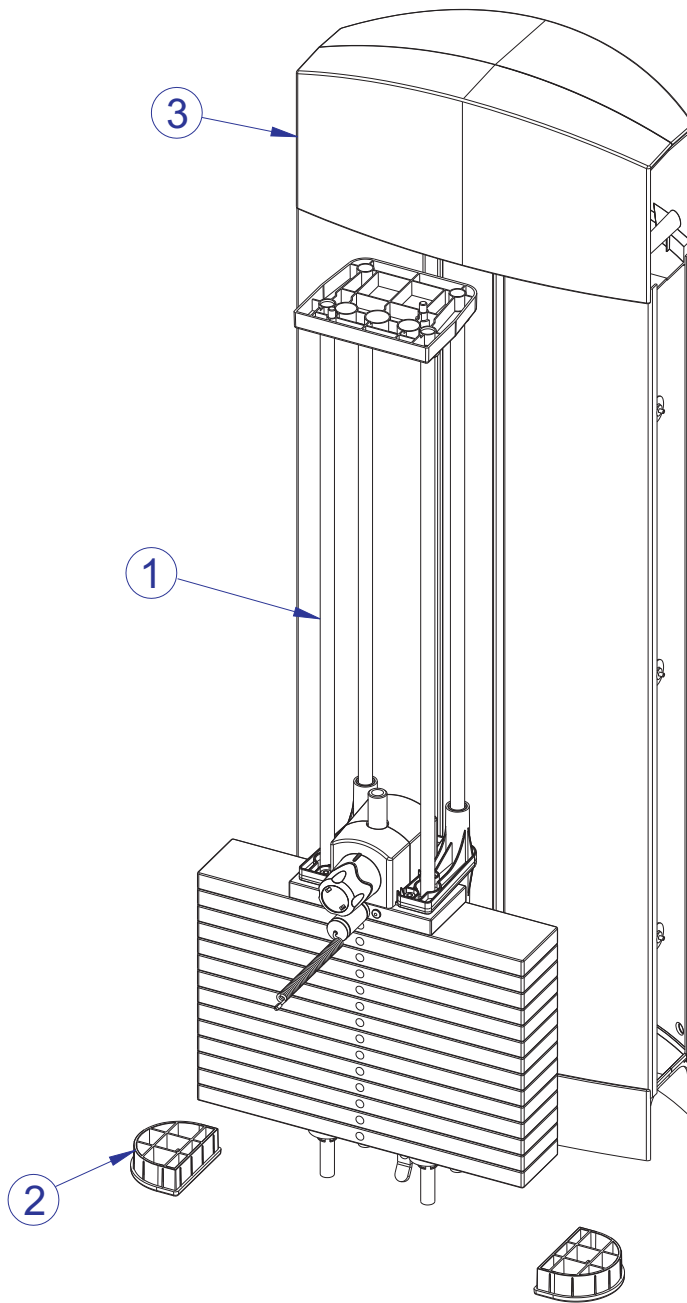

FZPD PULL DOWN MID-14 TOWER ASSEMBLY - 7420401

ITEM NO.	QTY.	PART NO.	DESCRIPTION
1	1	7420101	ASSY, WEIGHT STACK MID-14
2	2	7326301	CAP, D-TUBE-BTM
3	1	7419801	ASSY, TOWER PLASTICS-MID