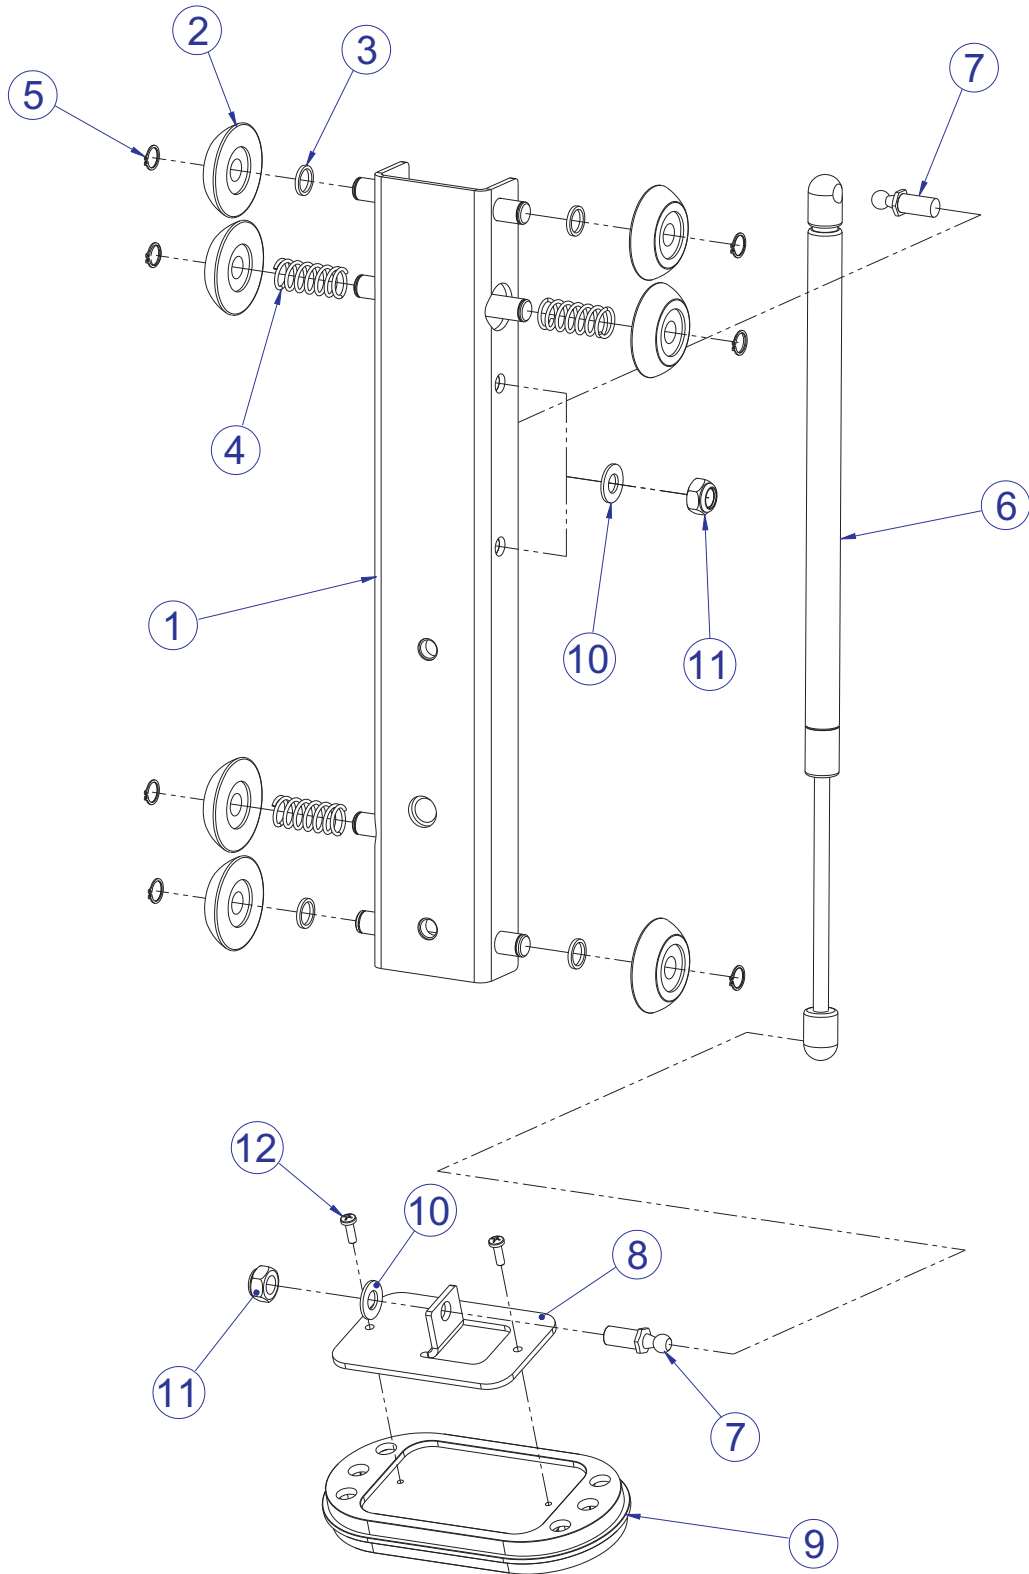

FZPD PULL DOWN SEAT CARRIAGE ASSEMBLY - 7911101

SEE PAGE 7 FOR LEGEND

FZPD PULL DOWN SEAT CARRIAGE ASSEMBLY LEGEND

ITEM NO.	QTY.	PART NO.	DESCRIPTION
1	1	7911295	WLDMT, SEAT CARRIAGE SHDW GRAY
2	7	7889701	ROLLER, SEAT CARRIAGE
3	4	7911901	SPACER, .625 DIA X 16 GA.
4	3	7912001	SPRING, SEAT CARRIAGE
5	7	3232408	RING, BRE .443, 5100-46, ST,PP,B
6	1	3235700	SPRING, GAS 80N
7	2	7414301	STUD, M10 BALL END M10 X 1.5
8	1	7339401	BRACKET, GAS SPRING
9	1	7334001	FOOT, 2.50 X 4.49 FLOV
10	2	3236601	WASHER, 3/8 SAE SS
11	2	3236801	NUT, M10 HEX NYLOCK SS
12	2	3241201	M4 PHL PAN F ST ZN