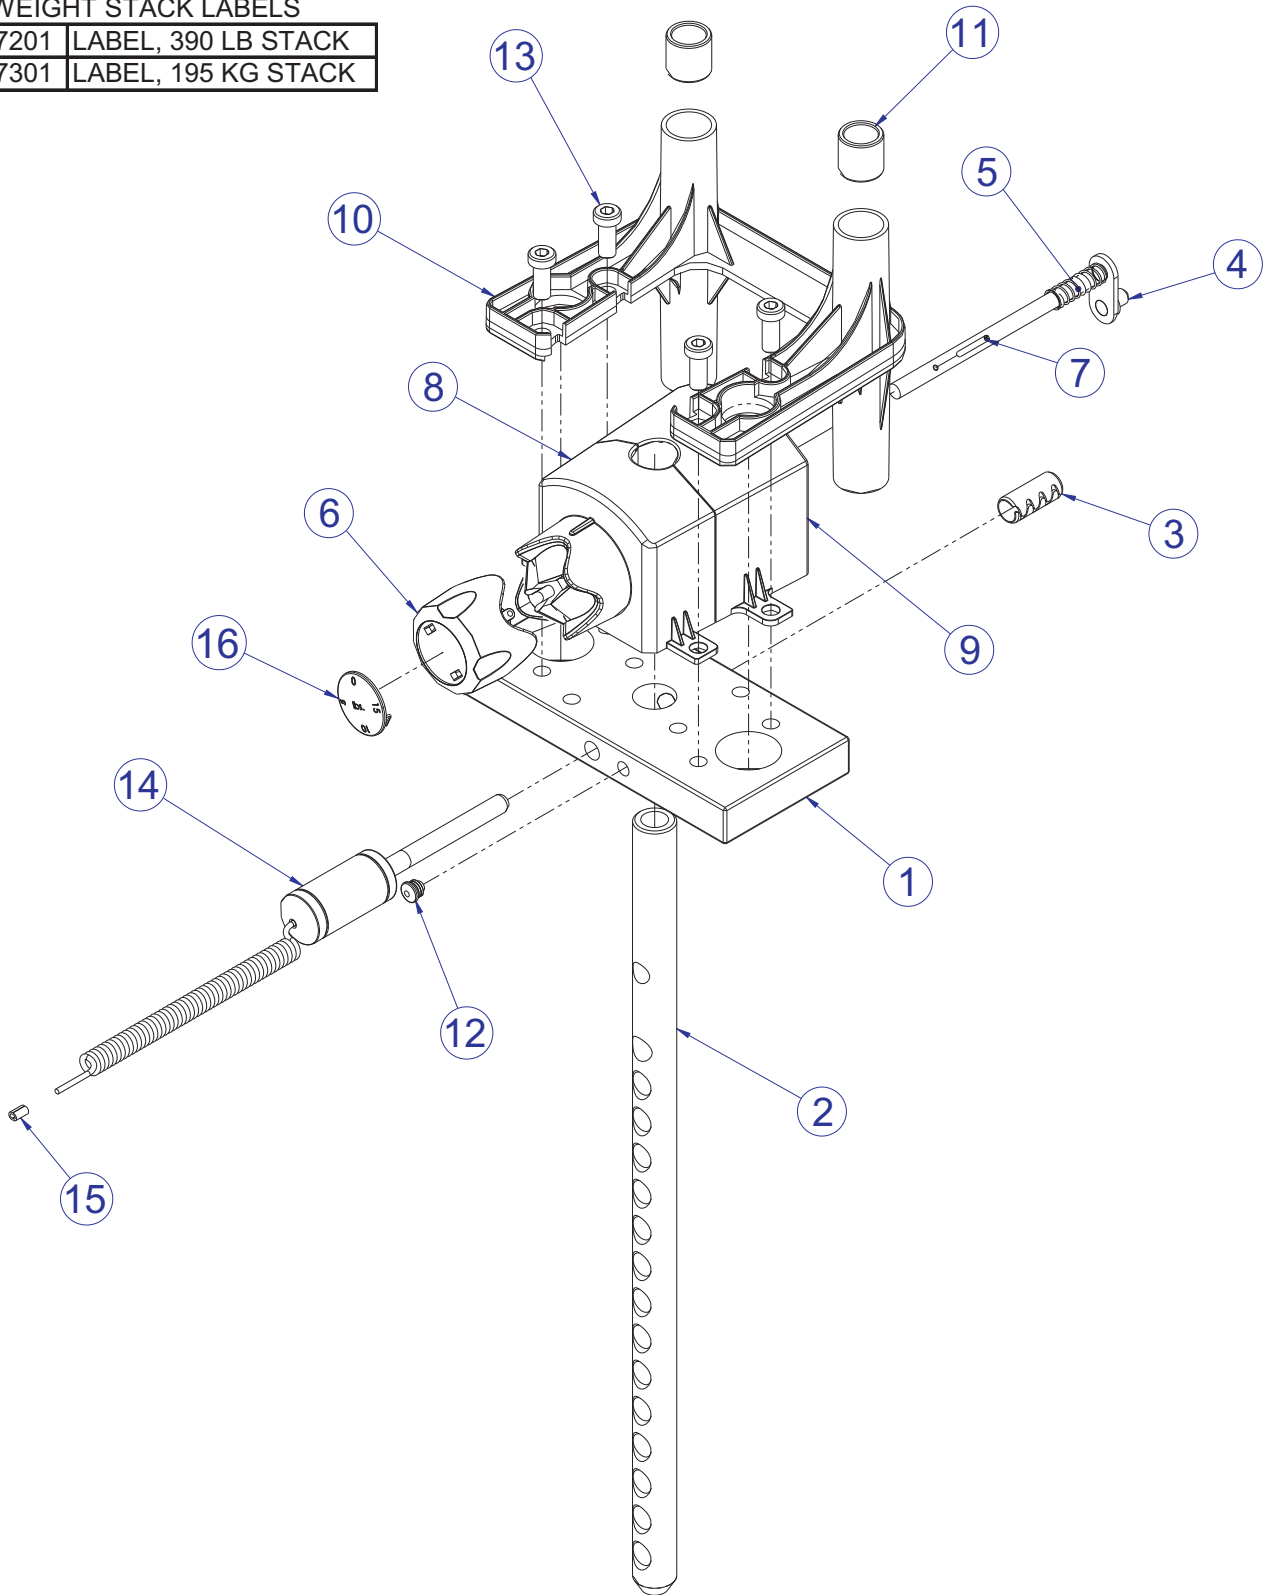

FZPD PULL DOWN HEAD PLATE ASSEMBLY - 7350701

WEIGHT STACK LABELS

7927201	LABEL, 390 LB STACK
7927301	LABEL, 195 KG STACK

SEE PAGE 16 FOR LEGEND