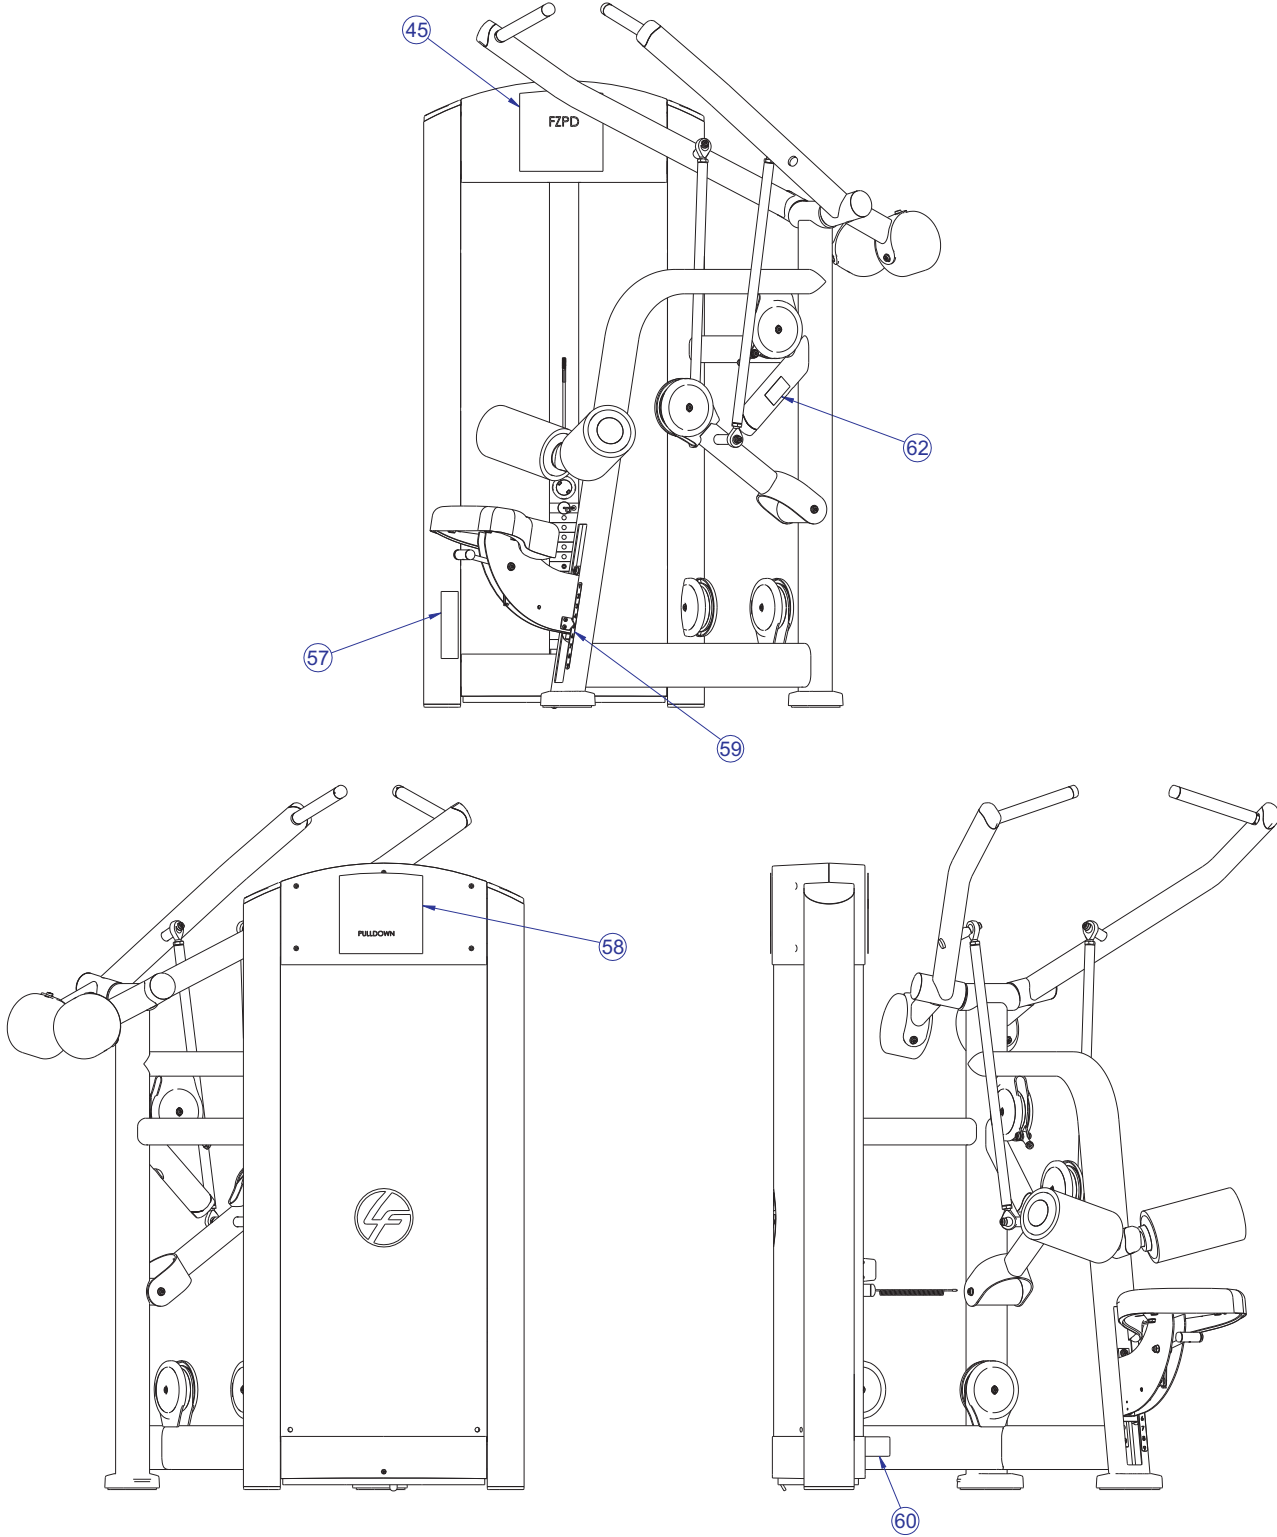

FZPD PULL DOWN COMPONENT ASSEMBLY II

SEE PAGE 5 FOR LEGEND

FZPD PULL DOWN COMPONENT ASSEMBLY LEGEND

ITEM NO.	QTY.	PART NO.	DESCRIPTION	ITEM NO.	QTY.	PART NO.	DESCRIPTION
1	3	7333801	CAP, SMALL FLOV- END	35	2	7662901	CAP, GRIP 1.25 OD
2	1	7317901	STOP, BUMPER	36	2	74247XX	ASSY, ROLLER PAD - SHORT
3	2	3235801	GRIP, SHADOW GRAY 1.25 OD X 9.25	37	4	7630101	RETAINER, CM/MJ, PULLEY
4	2	7318004	TIE ROD, 1 X 27	38	2	7357901	SHAFT COLLAR, 1-1/2" ID ALUM
5	4	3238701	ROD END, METRIC MALE	39	2	3236204	SCREW, M10 X1.5 35MM
6	1	7420401	ASSY, MID TOWER-14	40	2	7347301	NUT, SPIDER M10 X 1.5
7	5	3236902	NUT, M16 X 2 HEX JAM SS	41	2	7322301	PLATE, 1.97 OD X .44 ID 10GA
8	4	7385201	SPACER, .406 X .750 X .250	42	2	7662801	RING, GRIP 1.25 OD
9	15	3236202	SCREW, M10 X1.5 25MM	43	1	7407502	PIN, LINK
10	20	3236601	WASHER, 3/8 SAE SS	44	2	3232401	RING, RETAINING, EXTERNAL
11	2	7802001	COUNTER WEIGHT, LARGE - COATED	45	1	7506901	LABEL, FZPD PLACARD
12	1	7778001	ASSY, FZ ADJUSTER HANDLE	46	1	6757701	CLIP, CABLE 2-7/8 X 1 X 1
13	1	7384701	WLDMT, FZ, SEAT SUPPORT	47	1	7423603	CABLE, FZPD
14	1	7911101	ASSY, SEAT CARRIAGE	48	1	7385203	SPACER, .406 X .750 X .500
15	1	7369801	WLDMT, FZPD PIVOT ARM	49	1	7425295	BRKT, SEAT INDICATOR
16	1	7369701	WLDMT, FZPD WORK ARM LH	50	2	3239101	SCREW, M5X10 PHL PAN TT ST
17	1	7369601	WLDMT, FZPD WORK ARM RH	51	5	3236201	SCREW, M10 X1.5 20MM
18	1	7369501	WLDMT, FZPD FRAME	52	1	3239201	SPRING, EXT, .375 X .049 X 2.00
19	2	3236701	WASHER, FENDER 3/8" ID X 1.5"ODSS	53	1	3237901	ROD END, METRIC FEMALE
20	2	7330002	SPACER, INTERNAL X .653	54	1	3236901	NUT, M10 X 1.5 JAM
21	6	3235601	BEARING, 6205 BALL	55	4	3238601	M10X1.5 THREADED INSERT (HEX)
22	3	7330003	SPACER, INTERNAL X 3.265	56	1	72971XX	PAD, SEAT SADDLE
23	4	7308701	CAP, BEARING HOUSING	57	1	7422004	LABEL, 2" ASTM WARN
24	3	3236801	NUT, M10 HEX NYLOCK SS	58	1	7507001	LABEL, FZAB PLACARD
25	1	7419701	COVER, FOOT 10 DEG	59	1	7524501	LABEL, 1-9 STRAIGHT
26	1	7334001	FOOT, 2.50 X 4.49 FLOV	60	1	7571301	LABEL, SERIAL NUMBER
27	1	7340201	COVER, FOOT - STRAIGHT	61	8	3251202	SCREW, M10 X1.5 X 25MM HEX ZN
28	6	3237801	PULLEY, 4.5" OD	62	1	7422003	LABEL, MOVING PARTS
29	5	7335401	NUT, M10 X 1.5 SOCKET HEAD	63	2	7326201	CAP, D-TUBE - TOP
30	6	8104501	COVER, PULLEY-BOLTED NOTCHED	64	1	7776501	SHAFT, .625 X .406 X 1.200
31	4	3236207	SCREW, M10 X1.5 50MM	65	1	3236208	SCREW, M10 X1.5 55MM
32	2	7330001	SPACER, INTERNAL X .403	66	2	7776401	SPACER, FLANGE .406 X .495 X .81
33	1	7316502	SHAFT, 25MM X 5.250	67	4	3254703	NUT, M10 X 1.5 HEX ZINC
34	2	8094101	COVER, PULLEY-BOLTED PARTIAL	68	2	3236206	SCREW, M10 X1.5 45MM