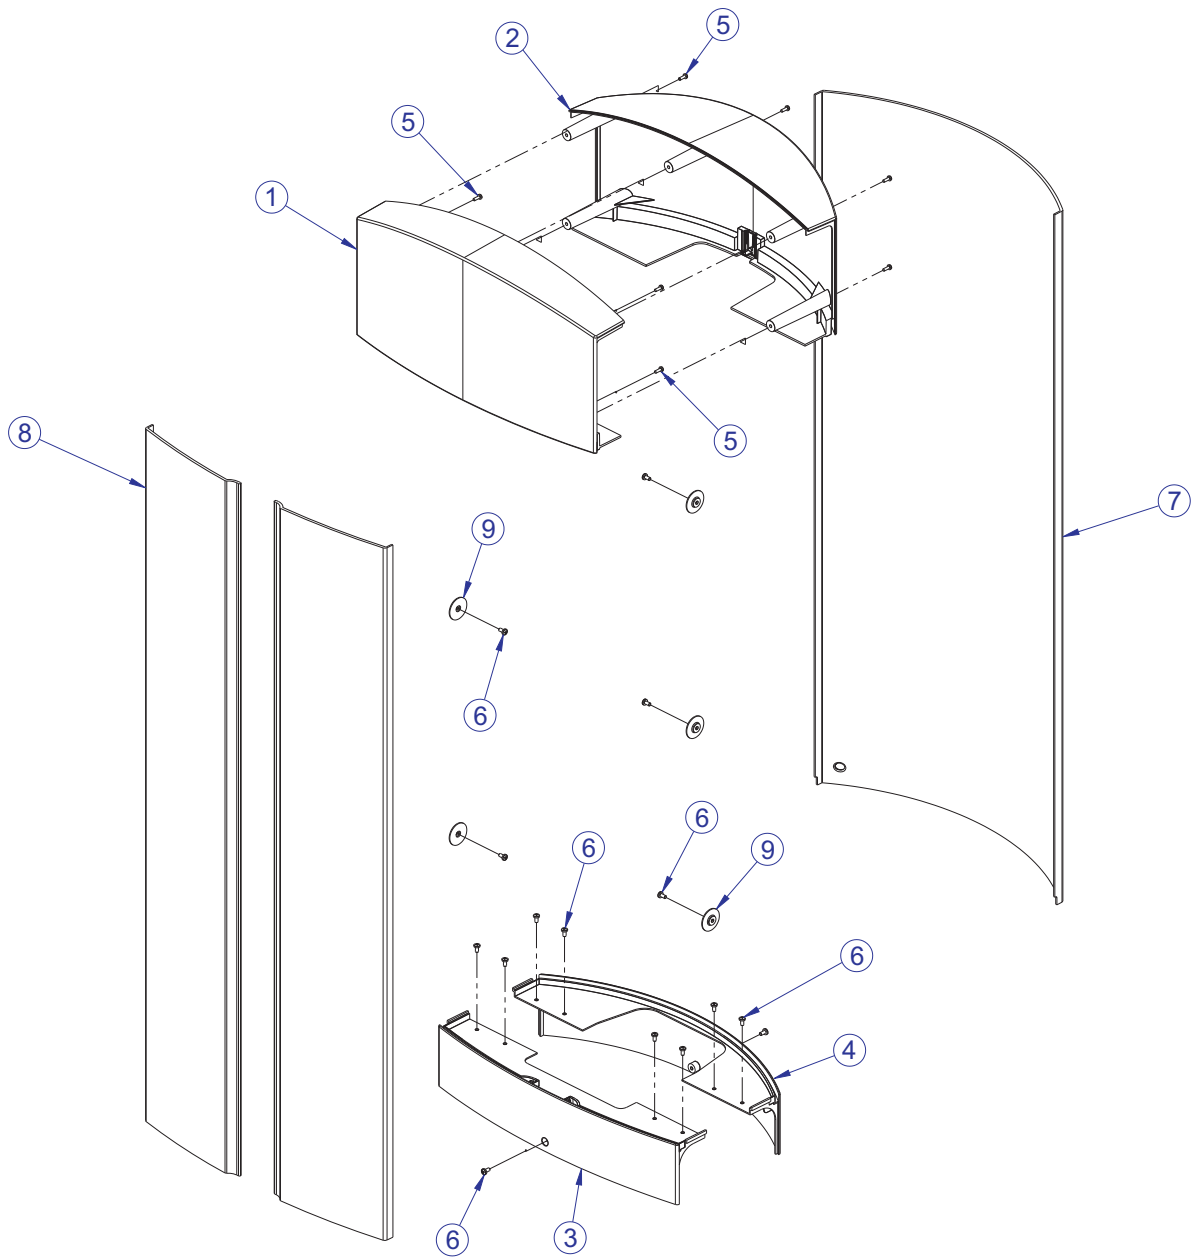

FZPD PULL DOWN PLASTIC TOWER ASSEMBLY - 7419801

ITEM NO.	QTY.	PART NO.	DESCRIPTION
1	1	7318601	COVER, TOWER- TOP FRONT
2	1	7318701	COVER, TOWER- TOP REAR
3	1	7318801	COVER, TOWER- BOTTOM FRONT
4	1	7318901	COVER, TOWER- BOTTOM REAR
5	9	3236501	M4 X 0.7 PHL PAN MS ST ZN
6	16	3239101	SCREW, M5X10 PHL PAN TT ST
7	1	7765701	SHROUD, TOWER- REAR SHORT
8	2	7765601	SHROUD, TOWER- FRT SHORT RH
9	6	7583501	RETAINER, FZ SHROUD