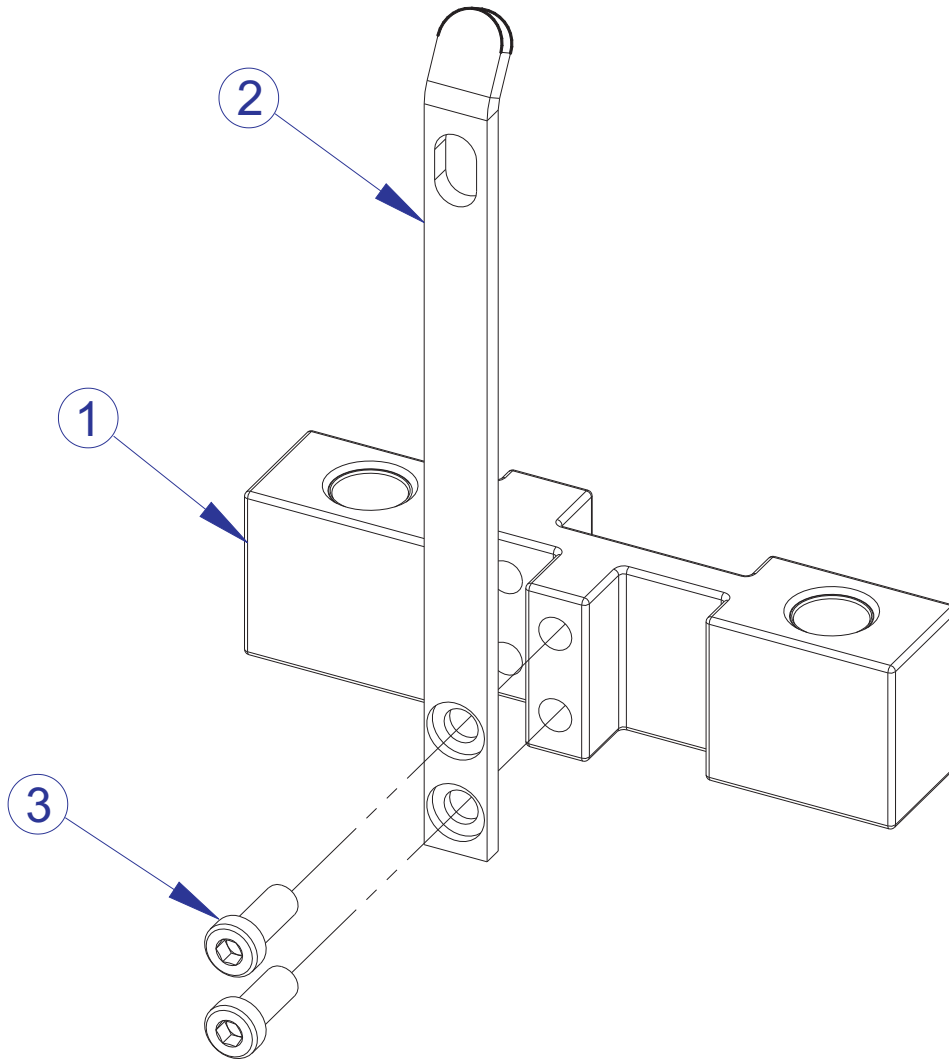

FZPD PULL DOWN 10 LB. INCREMENT WEIGHT ASSEMBLY - 7327701

ITEM NO.	QTY.	PART NO.	DESCRIPTION
1	1	7968501	ASSY, FZ INC WEIGHT 5LB
2	1	7328101	BRKT, INCREMENT WT - 10 LB
3	2	3236202	SCREW, M10 X1.5 25MM