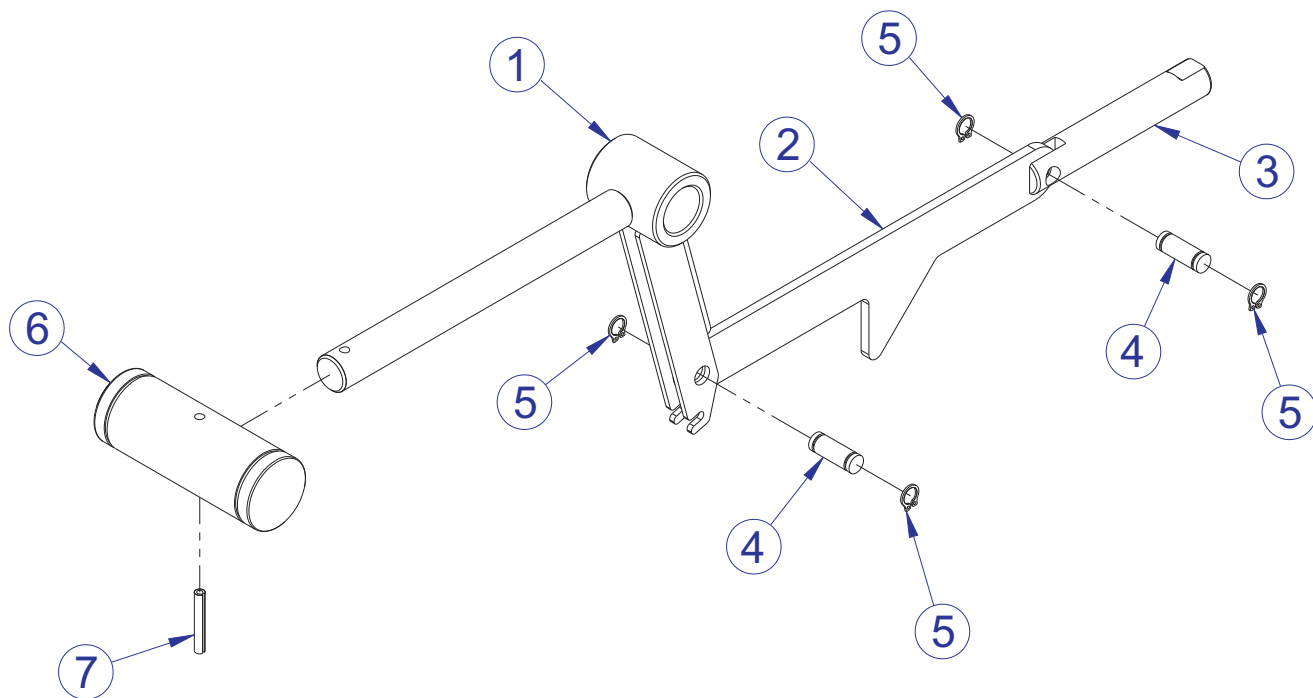

# FZPD PULL DOWN ADJUSTER HANDLE ASSEMBLY - 7778001

ITEM NO.	QTY.	PART NO.	DESCRIPTION
1	1	7777595	WLDMT, FZ SEAT ADJ HANDLE SHADOW GRAY
2	1	7331801	LINK, ADJUSTER
3	1	7331601	PIN, INDEX
4	2	7407501	PIN, LINK
5	4	3232401	RING, RETAINING, EXTERNAL
6	1	7287901	HANDLE, ADJUSTER
7	1	3110010	ROLL PIN, 1/8 X 7/8