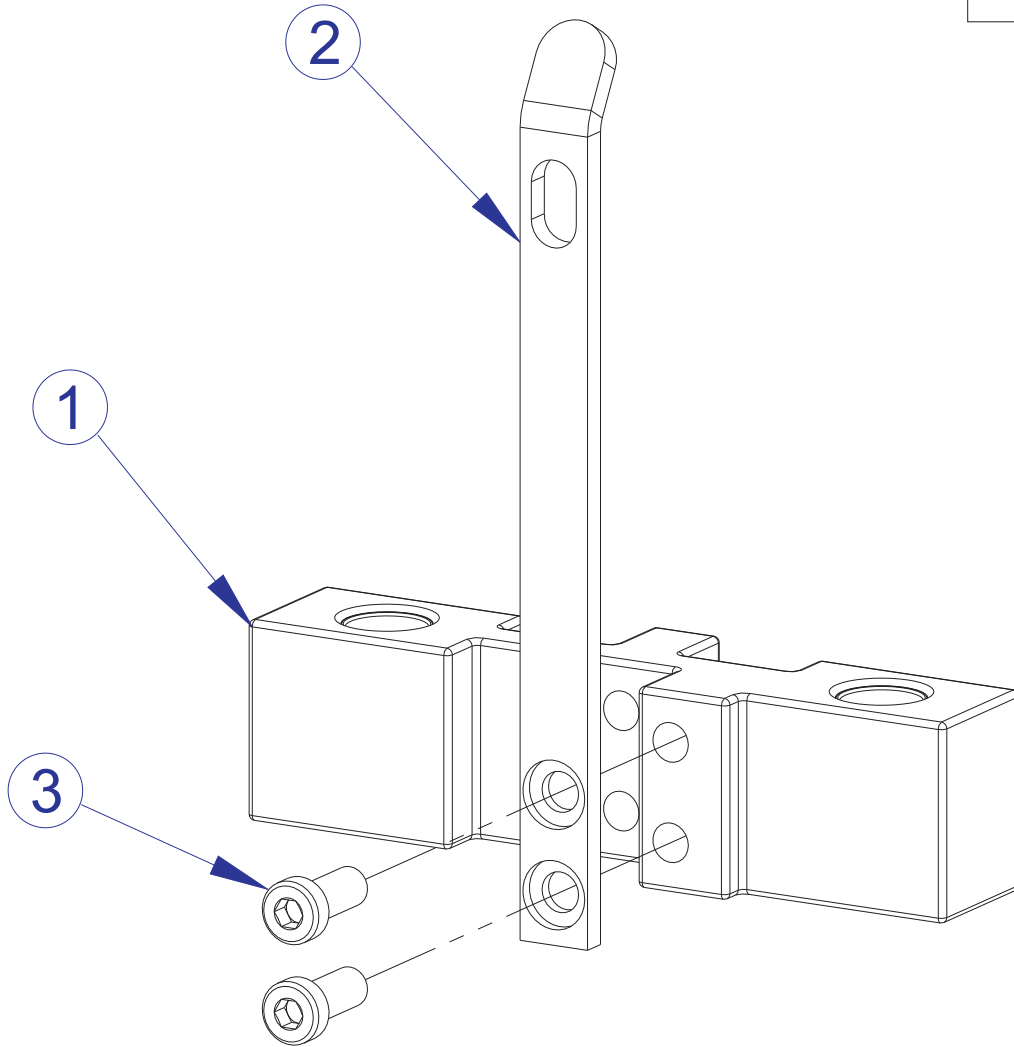

FZPD PULL DOWN

5 LB. INCREMENT WEIGHT ASSEMBLY - 7327601

ITEM NO.	QTY.	PART NO.	DESCRIPTION
1	1	7968501	ASSY, FZ INC WEIGHT 5LB
2	1	7328001	BRKT, INCREMENT WT - 5 LB
3	2	3236202	SCREW, M10 X1.5 25MM