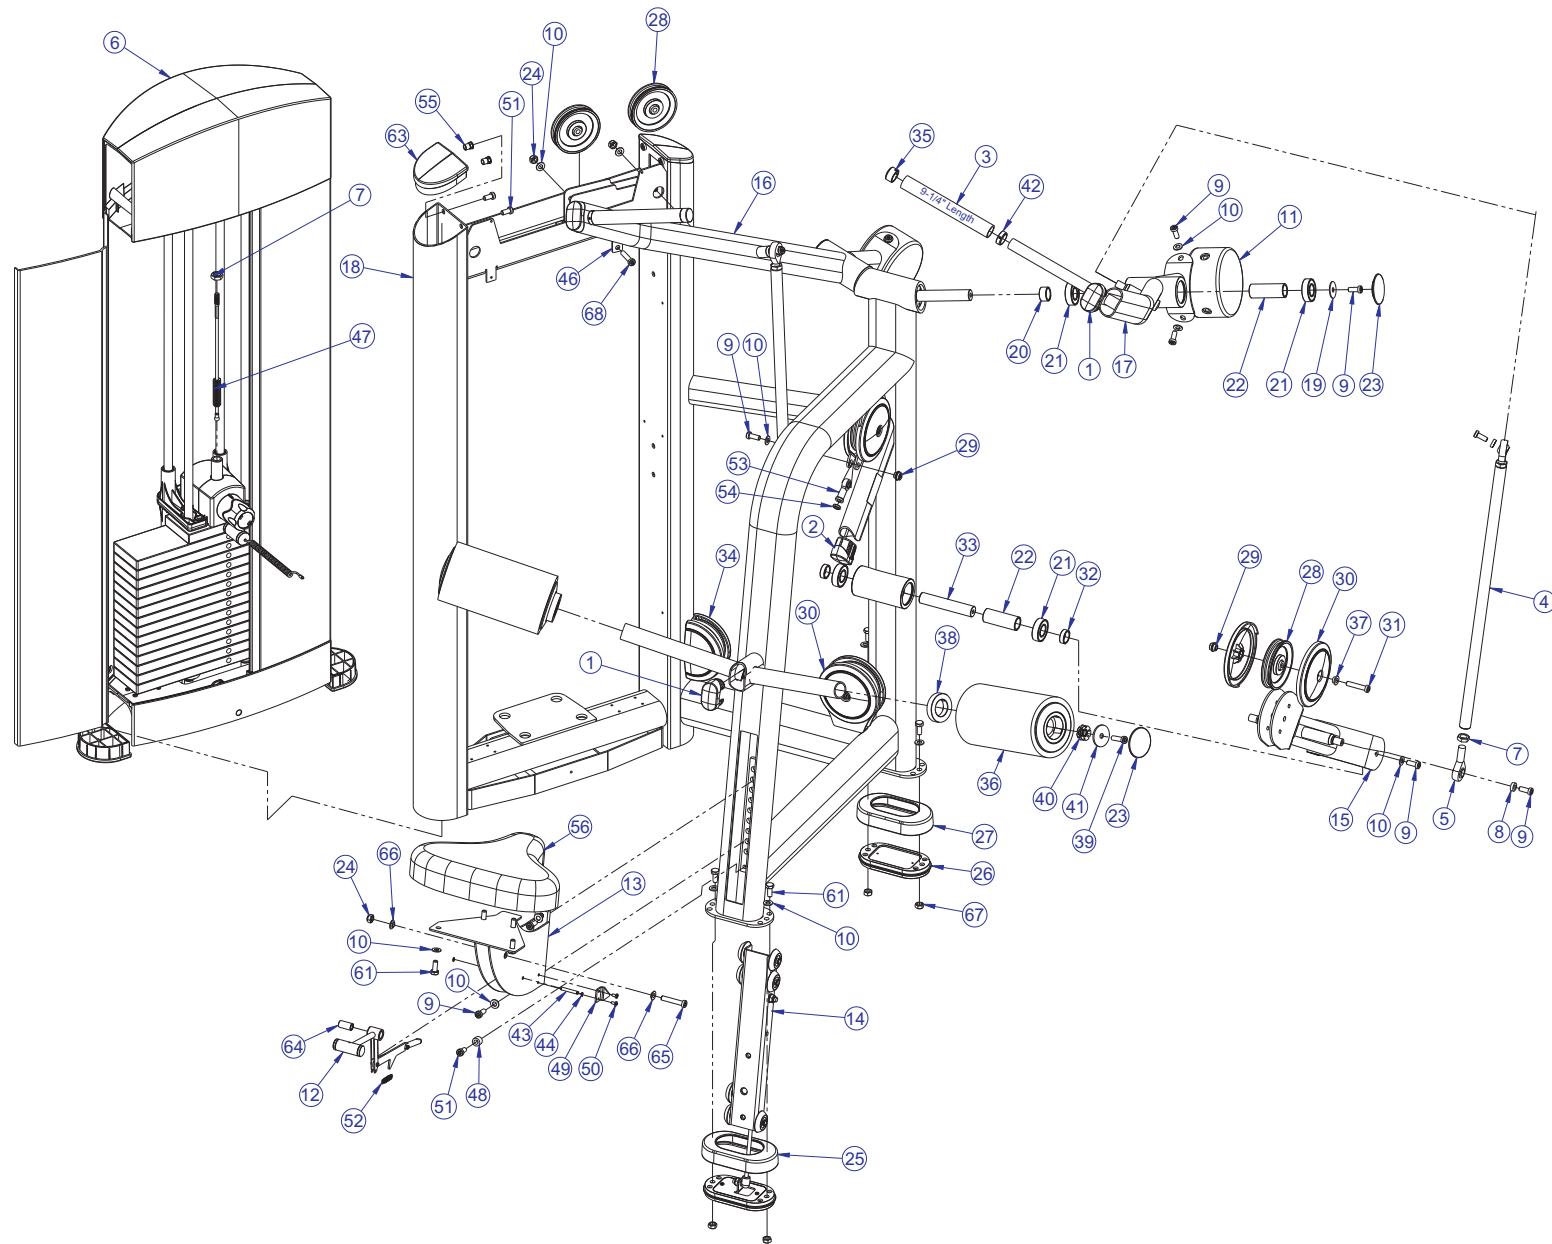

FZPD PULL DOWN CONTENTS

	PAGE
COMPONENT ASSEMBLY	3
COMPONENT ASSEMBLY II	4
COMPONENT ASSEMBLY LEGEND	5
SEAT CARRIAGE ASSEMBLY	6
SEAT CARRIAGE ASSEMBLY LEGEND	7
ADJUSTER HANDLE ASSEMBLY	8
MID-14 TOWER ASSEMBLY	9
PLASTIC TOWER ASSEMBLY	10
MID-14 WEIGHT STACK ASSEMBLY	11
5 LB. INCREMENT WEIGHT ASSEMBLY	12
10 LB. INCREMENT WEIGHT ASSEMBLY	13
15 LB. INCREMENT WEIGHT ASSEMBLY	14
HEAD PLATE ASSEMBLY	15
HEAD PLATE ASSEMBLY LEGEND	16
IMAGE	17

FZPD PULL DOWN COMPONENT ASSEMBLY

SEE PAGE 5 FOR LEGEND