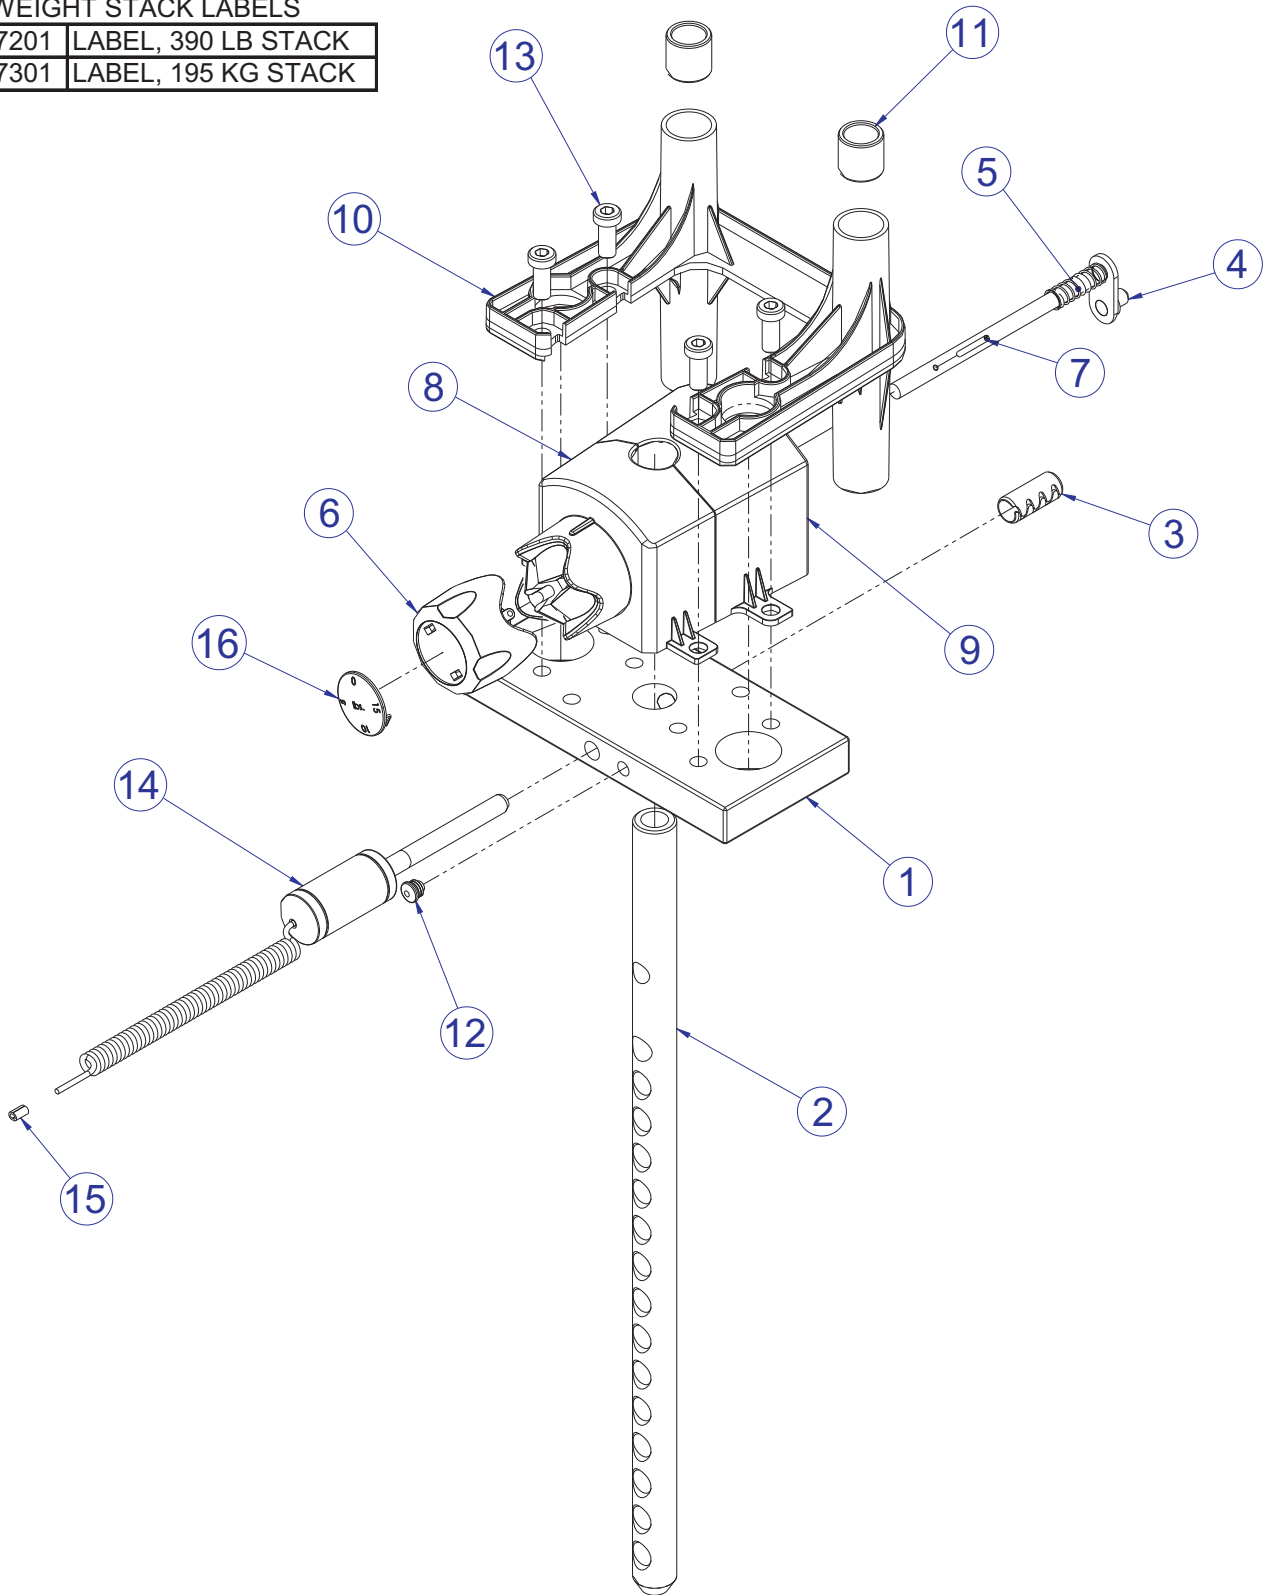

FZTP TRICEPS PRESS HEAD PLATE ASSEMBLY - 7350701

WEIGHT STACK LABELS

7927201	LABEL, 390 LB STACK
7927301	LABEL, 195 KG STACK

SEE PAGE 16 FOR LEGEND