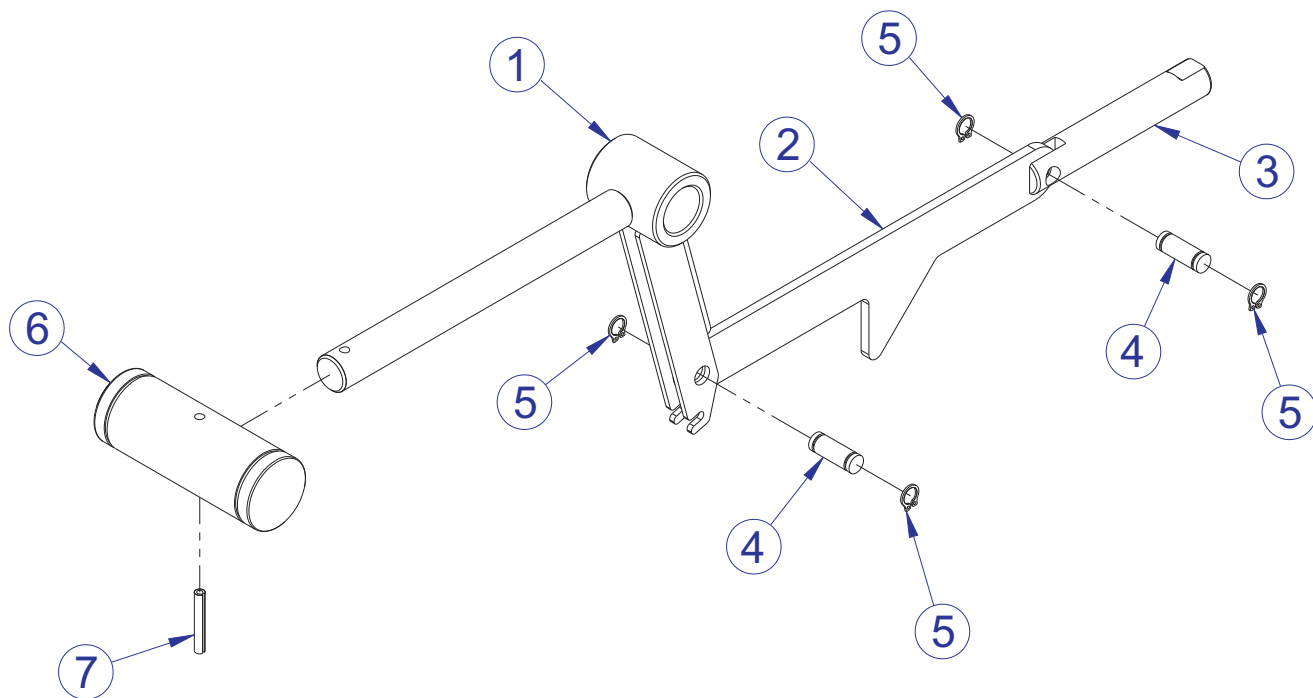

FZTP TRICEPS PRESS ADJUSTER HANDLE ASSEMBLY - 7778001

ITEM NO.	QTY.	PART NO.	DESCRIPTION
1	1	7777595	WLDMT, FZ SEAT ADJ HANDLE SHADOW GRAY
2	1	7331801	LINK, ADJUSTER
3	1	7331601	PIN, INDEX
4	2	7407501	PIN, LINK
5	4	3232401	RING, RETAINING, EXTERNAL
6	1	7287901	HANDLE, ADJUSTER
7	1	3110010	ROLL PIN, 1/8 X 7/8