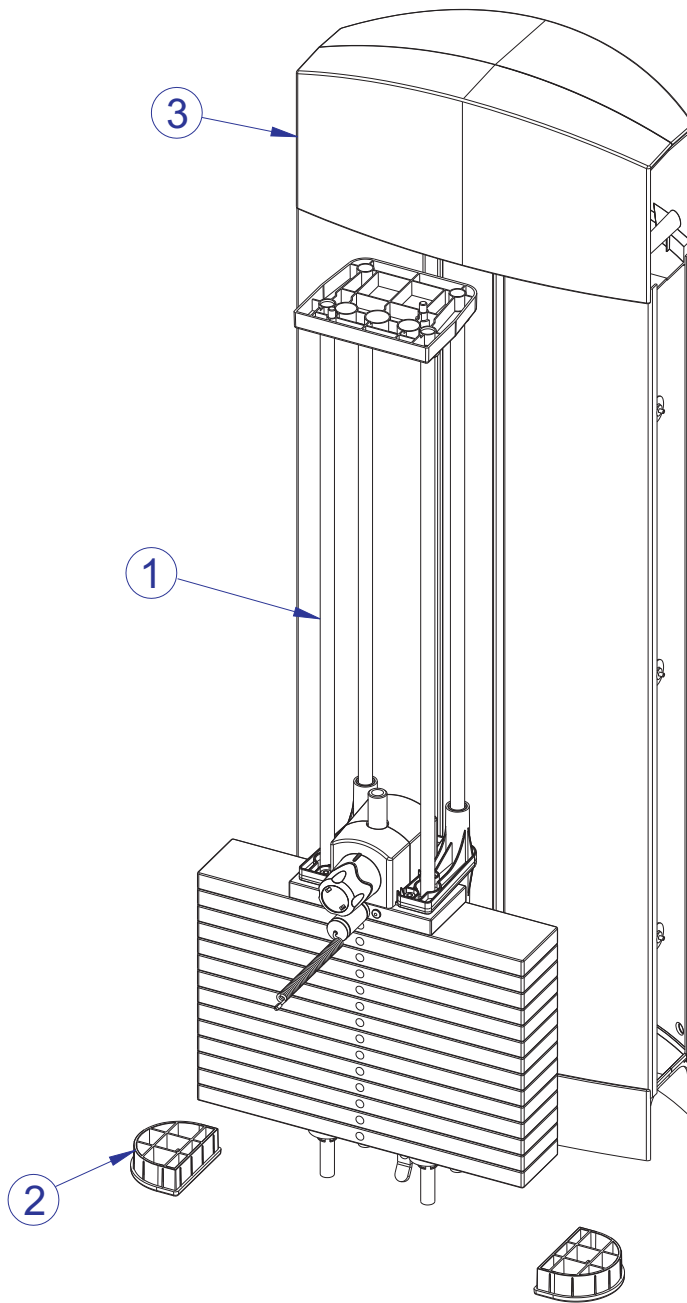

FZTP TRICEPS PRESS MID-14 TOWER ASSEMBLY - 7420401

ITEM NO.	QTY.	PART NO.	DESCRIPTION
1	1	7420101	ASSY, WEIGHT STACK MID-14
2	2	7326301	CAP, D-TUBE-BTM
3	1	7419801	ASSY, TOWER PLASTICS-MID