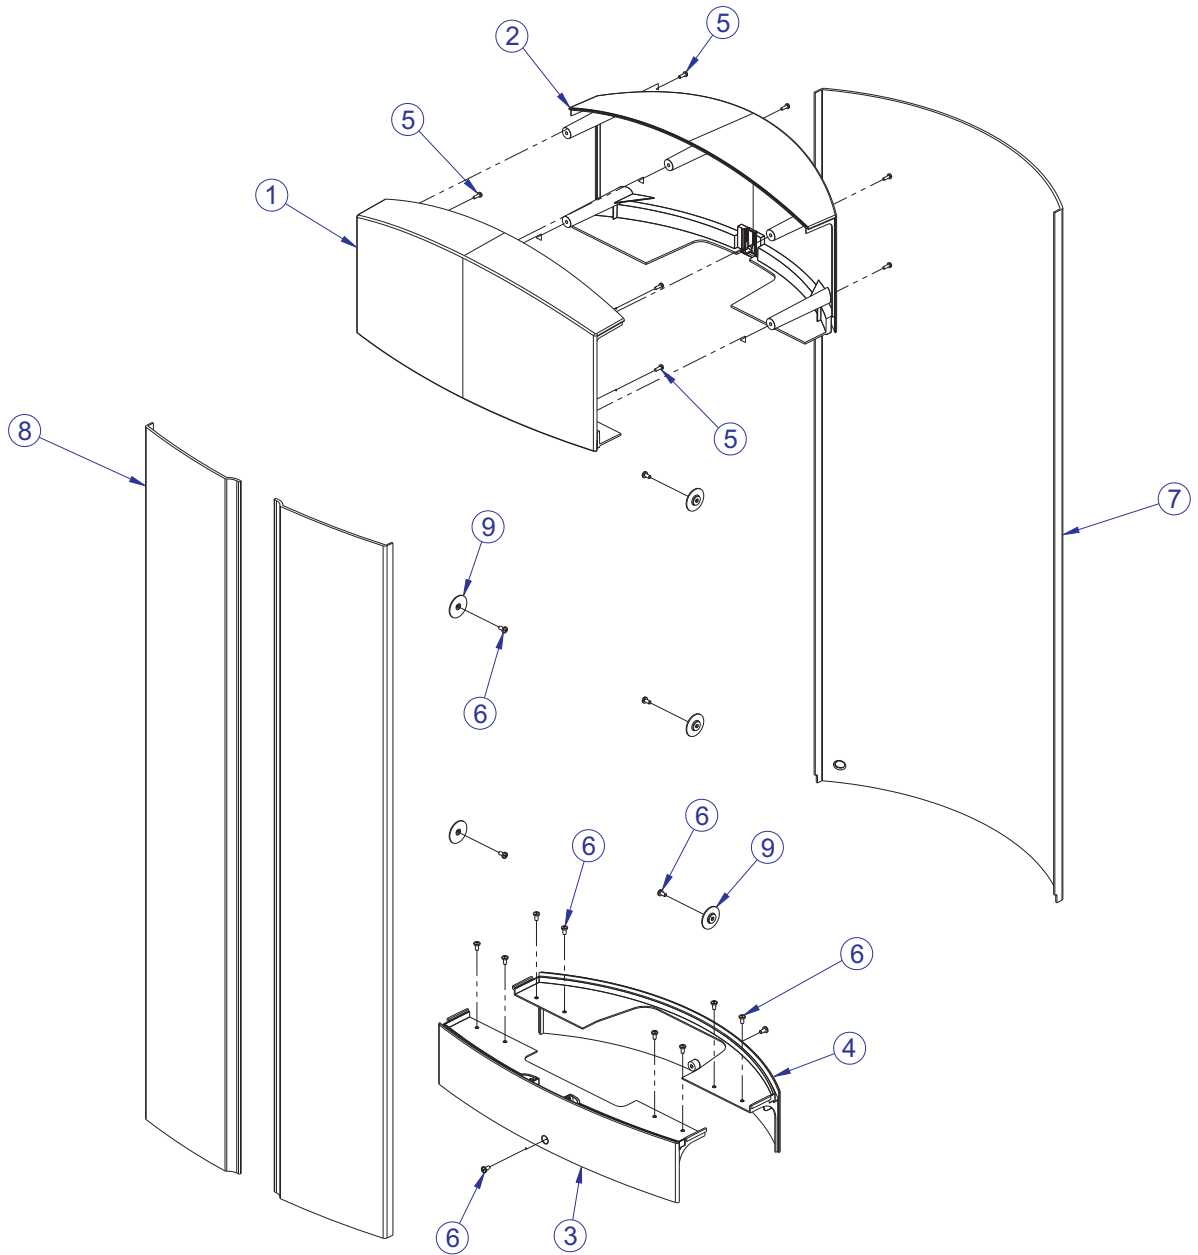

FZTP TRICEPS PRESS PLASTIC TOWER ASSEMBLY - 7419801

ITEM NO.	QTY.	PART NO.	DESCRIPTION
1	1	7318601	COVER, TOWER- TOP FRONT
2	1	7318701	COVER, TOWER- TOP REAR
3	1	7318801	COVER, TOWER- BOTTOM FRONT
4	1	7318901	COVER, TOWER- BOTTOM REAR
5	9	3236501	M4 X 0.7 PHL PAN MS ST ZN
6	16	3239101	SCREW, M5X10 PHL PAN TT ST
7	1	7765701	SHROUD, TOWER- REAR SHORT
8	2	7765601	SHROUD, TOWER- FRT SHORT RH
9	6	7583501	RETAINER, FZ SHROUD