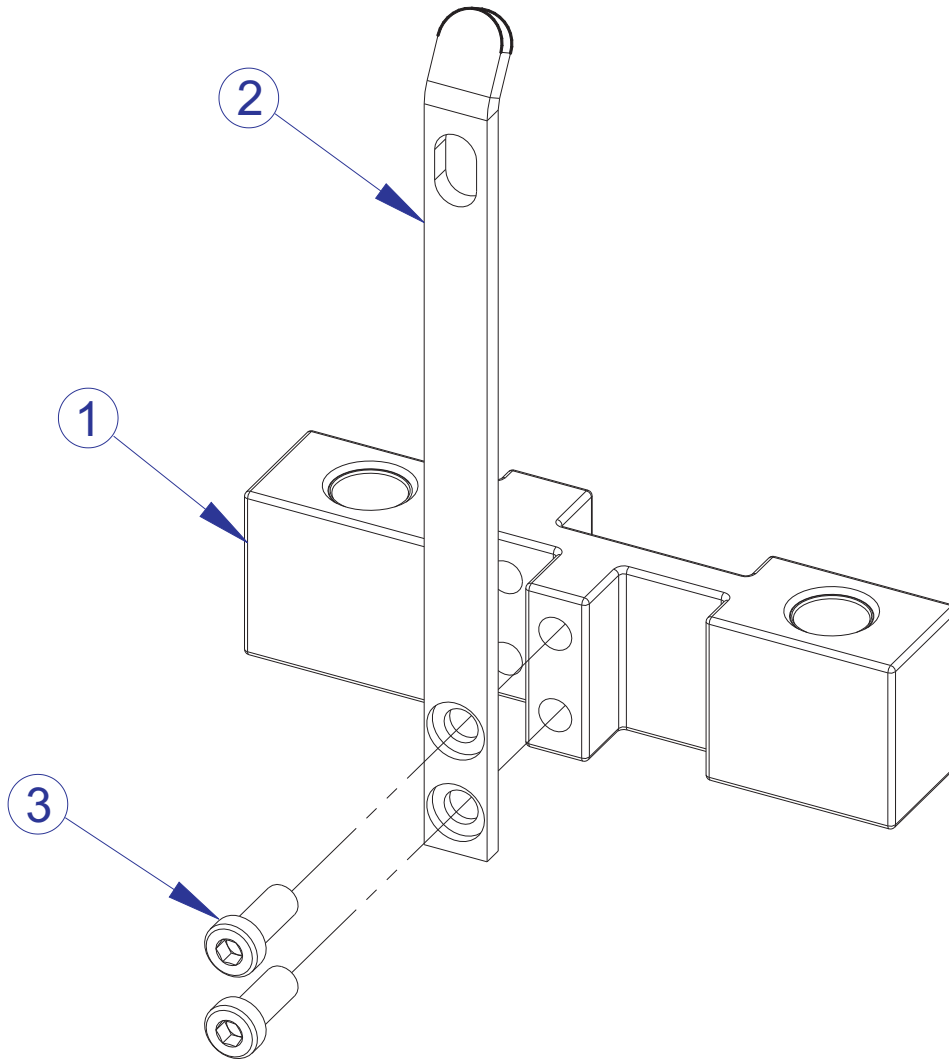

FZTP TRICEPS PRESS

10 LB. INCREMENT WEIGHT ASSEMBLY - 7327701

ITEM NO.	QTY.	PART NO.	DESCRIPTION
1	1	7968501	ASSY, FZ INC WEIGHT 5LB
2	1	7328101	BRKT, INCREMENT WT - 10 LB
3	2	3236202	SCREW, M10 X1.5 25MM