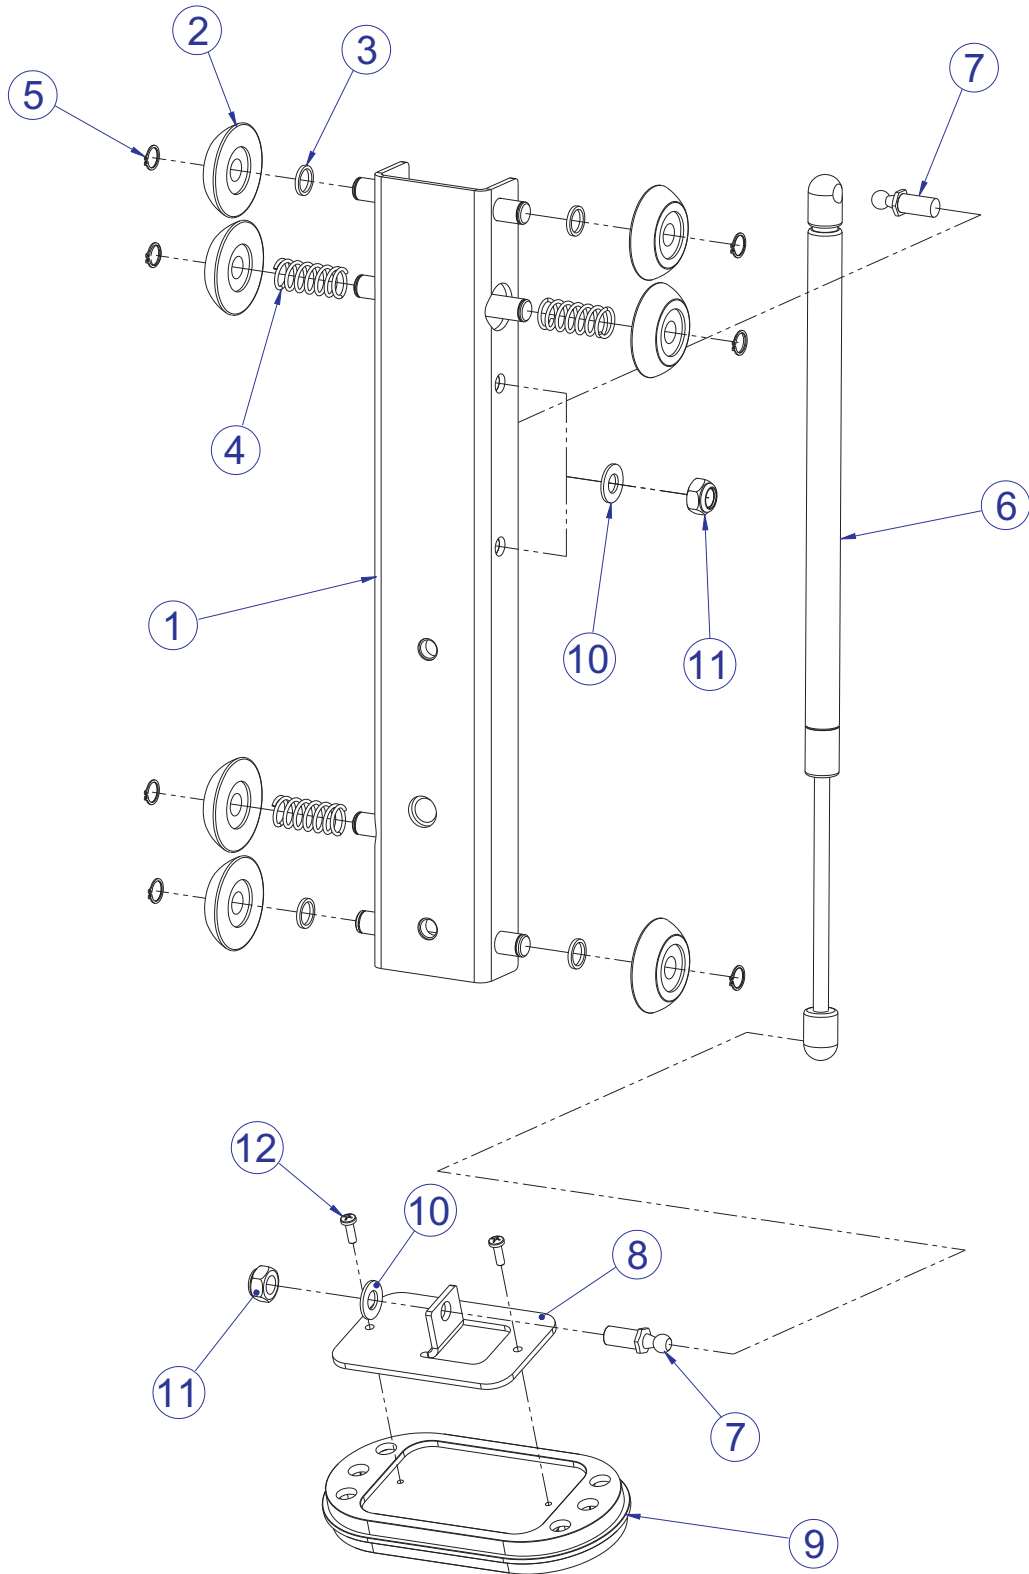

FZTP TRICEPS PRESS SEAT CARRIAGE ASSEMBLY - 7911101

SEE PAGE 7 FOR LEGEND

FZTP TRICEPS PRESS

SEAT CARRIAGE ASSEMBLY LEGEND

ITEM NO.	QTY.	PART NO.	DESCRIPTION
1	1	7911295	WLDMT, SEAT CARRIAGE SHDW GRAY
2	7	7889701	ROLLER, SEAT CARRIAGE
3	4	7911901	SPACER, .625 DIA X 16 GA.
4	3	7912001	SPRING, SEAT CARRIAGE
5	7	3232408	RING, BRE .443, 5100-46, ST,PP,B
6	1	3235700	SPRING, GAS 80N
7	2	7414301	STUD, M10 BALL END M10 X 1.5
8	1	7339401	BRACKET, GAS SPRING
9	1	7334001	FOOT, 2.50 X 4.49 FLOV
10	2	3236601	WASHER, 3/8 SAE SS
11	2	3236801	NUT, M10 HEX NYLOCK SS
12	2	3241201	M4 PHL PAN F ST ZN