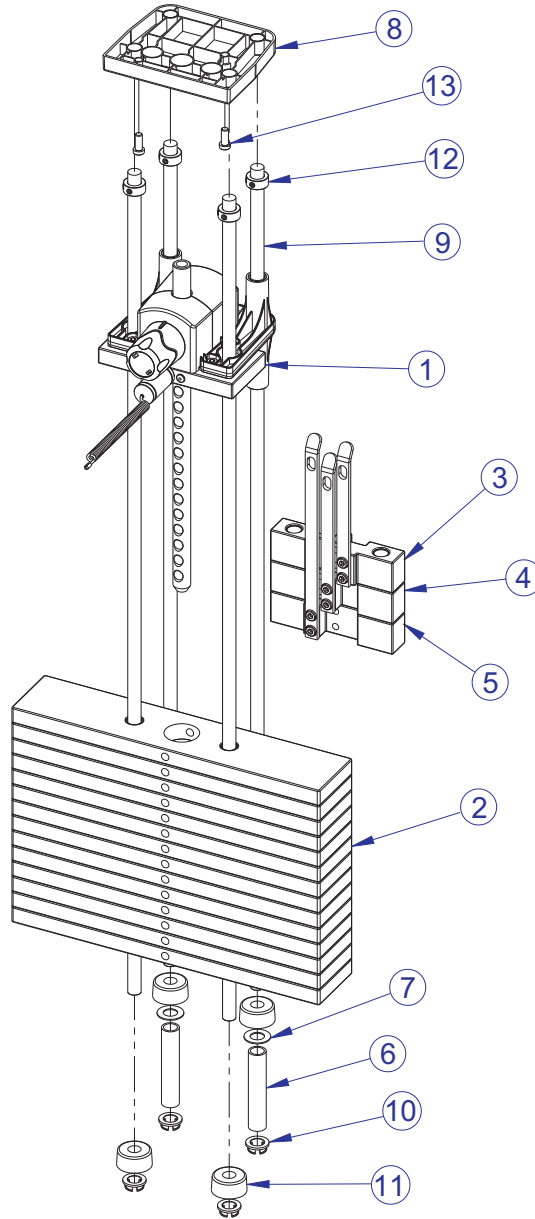

FZTP TRICEPS PRESS

MID-14 WEIGHT STACK ASSEMBLY - 7420101

WEIGHT STACK LABELS

7927201	LABEL, 390 LB STACK
7927301	LABEL, 195 KG STACK

ITEM NO.	QTY.	PART NO.	DESCRIPTION
1	1	7350701	ASSY, HEAD PLATE (14)
2	14	7328401	WEIGHT PLATE, 20 LB
3	1	7327601	ASSY, INCREMENT WT-5LB
4	1	7327701	ASSY, INCREMENT WT-10LB
5	1	7327801	ASSY, INCREMENT WT-15LB
6	2	7328701	SPACER, INC WT STACK 14 PLT
7	2	7351001	SPACER, INC WT STACK
8	1	7621101	RETAINER, GUIDE ROD-TOP
9	4	7328602	GUIDE ROD, .75 OD SOLID X 53.50
10	4	7337901	BUSHING, GUIDE ROD
11	4	7352101	CUSHION, WEIGHT STACK
12	4	3103301	SHAFT COLLAR, 3/4" ID ZINC
13	2	3236202	M10 X 1.5 X 25 HXS SOC CS SS