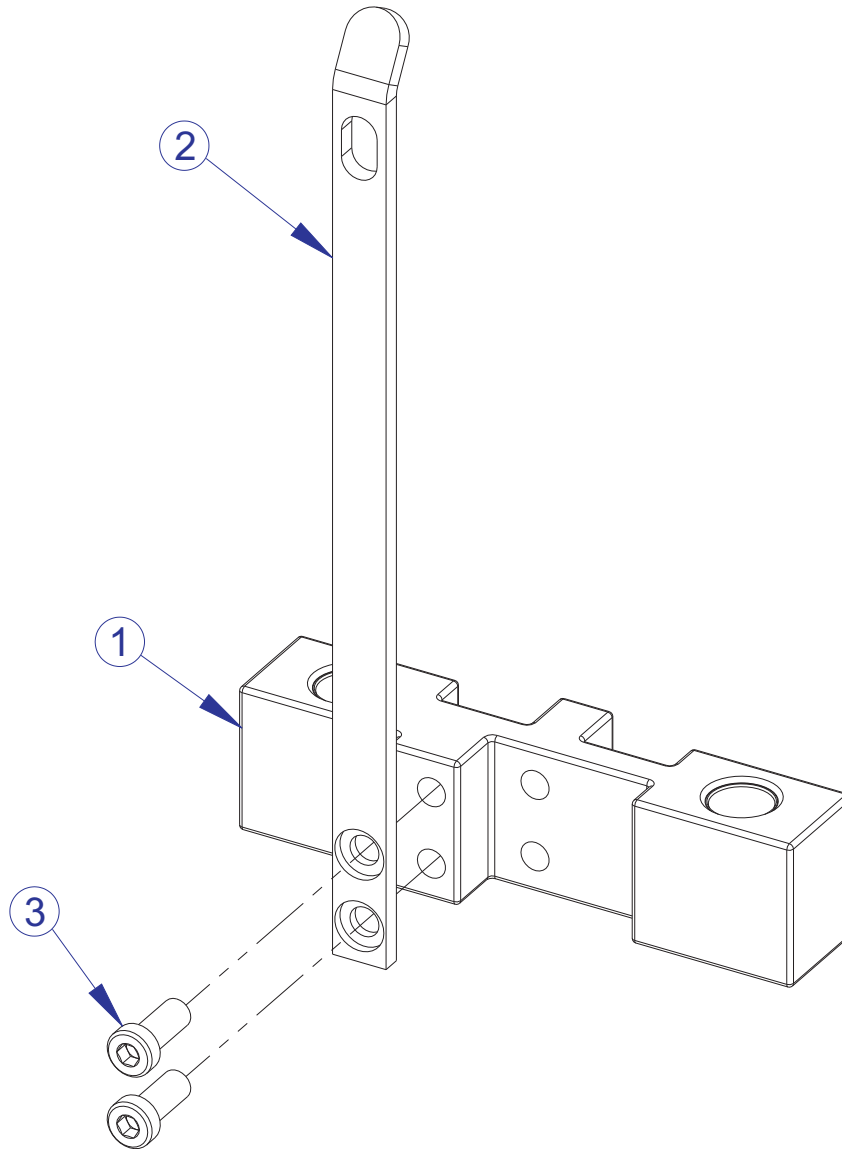

FZTP TRICEPS PRESS

15 LB. INCREMENT WEIGHT ASSEMBLY - 7327801

ITEM NO.	QTY.	PART NO.	DESCRIPTION
1	1	7968501	ASSY, FZ INC WEIGHT 5LB
2	1	7328201	BRKT, INCREMENT WT - 15 LB
3	2	3236202	SCREW, M10 X1.5 25MM