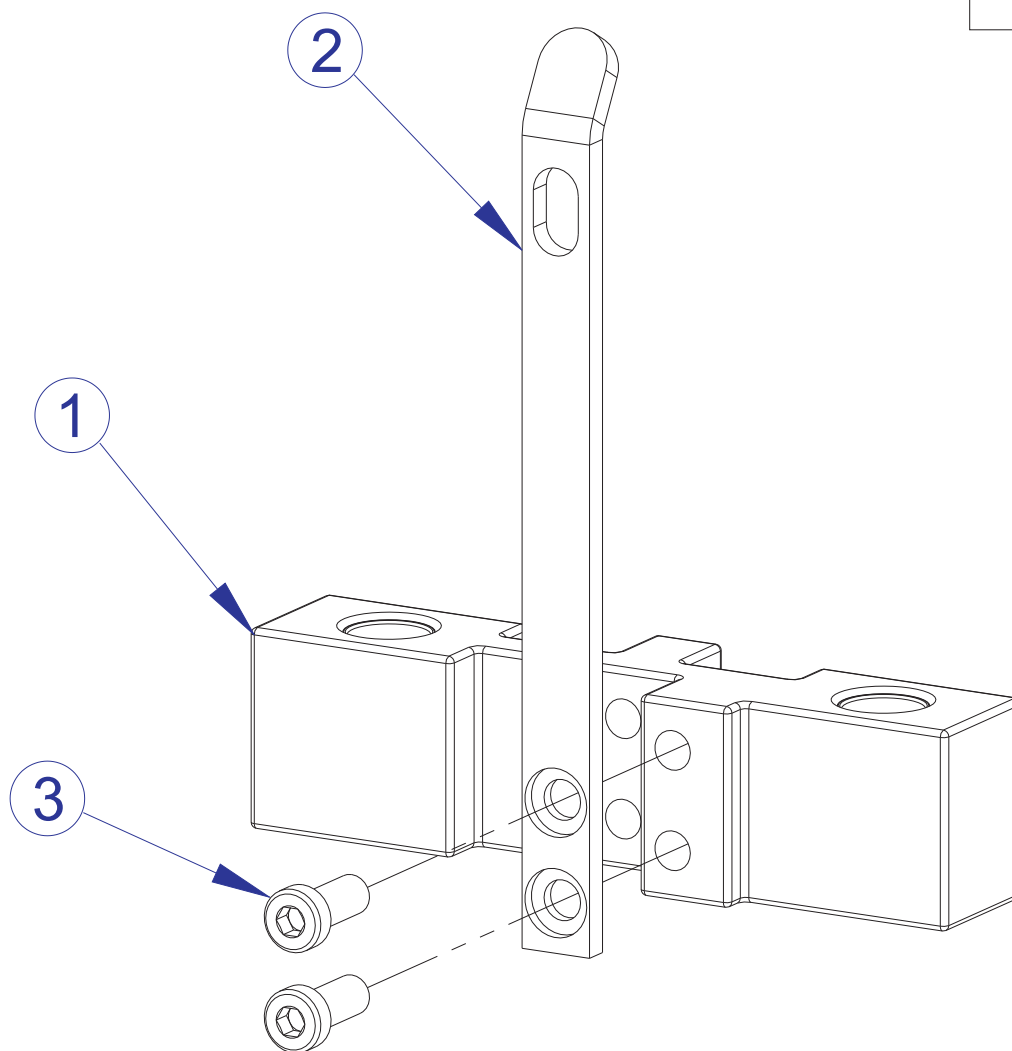

FZTP TRICEPS PRESS

5 LB. INCREMENT WEIGHT ASSEMBLY - 7327601

ITEM NO.	QTY.	PART NO.	DESCRIPTION
1	1	7968501	ASSY, FZ INC WEIGHT 5LB
2	1	7328001	BRKT, INCREMENT WT - 5 LB
3	2	3236202	SCREW, M10 X1.5 25MM