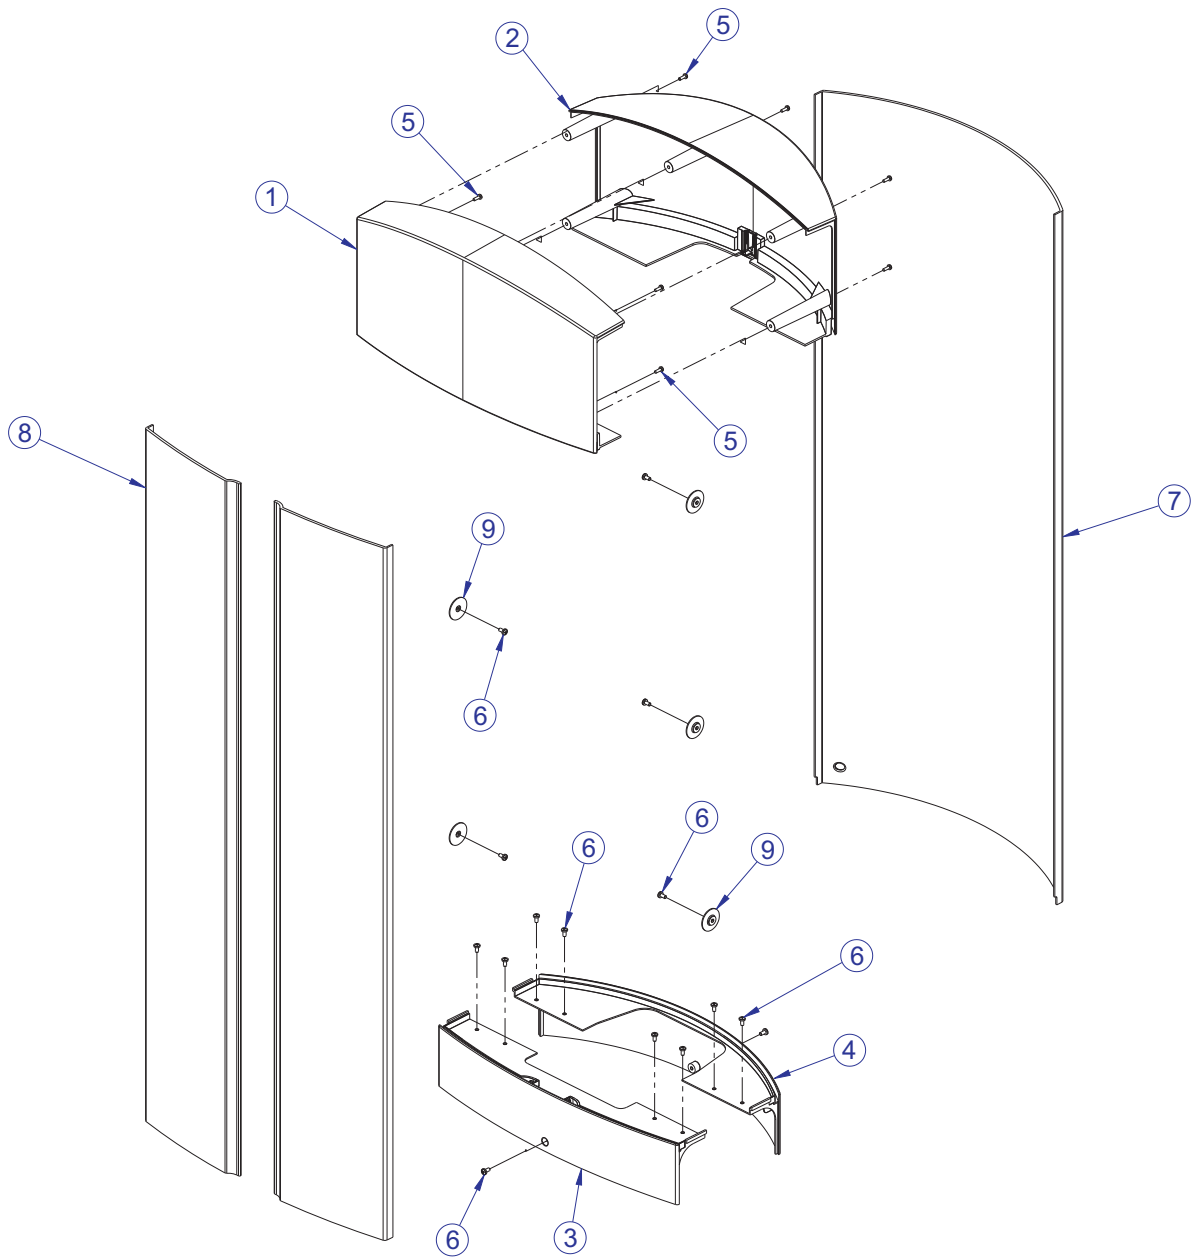

FZFLY FLY PLASTIC TOWER ASSEMBLY - 7419801

ITEM NO.	QTY.	PART NO.	DESCRIPTION
1	1	7318601	COVER, TOWER- TOP FRONT
2	1	7318701	COVER, TOWER- TOP REAR
3	1	7318801	COVER, TOWER- BOTTOM FRONT
4	1	7318901	COVER, TOWER- BOTTOM REAR
5	9	3236501	M4 X 0.7 PHL PAN MS ST ZN
6	16	3239101	SCREW, M5X10 PHL PAN TT ST
7	1	7765701	SHROUD, TOWER- REAR SHORT
8	2	7765601	SHROUD, TOWER- FRT SHORT RH
9	6	7583501	RETAINER, FZ SHROUD