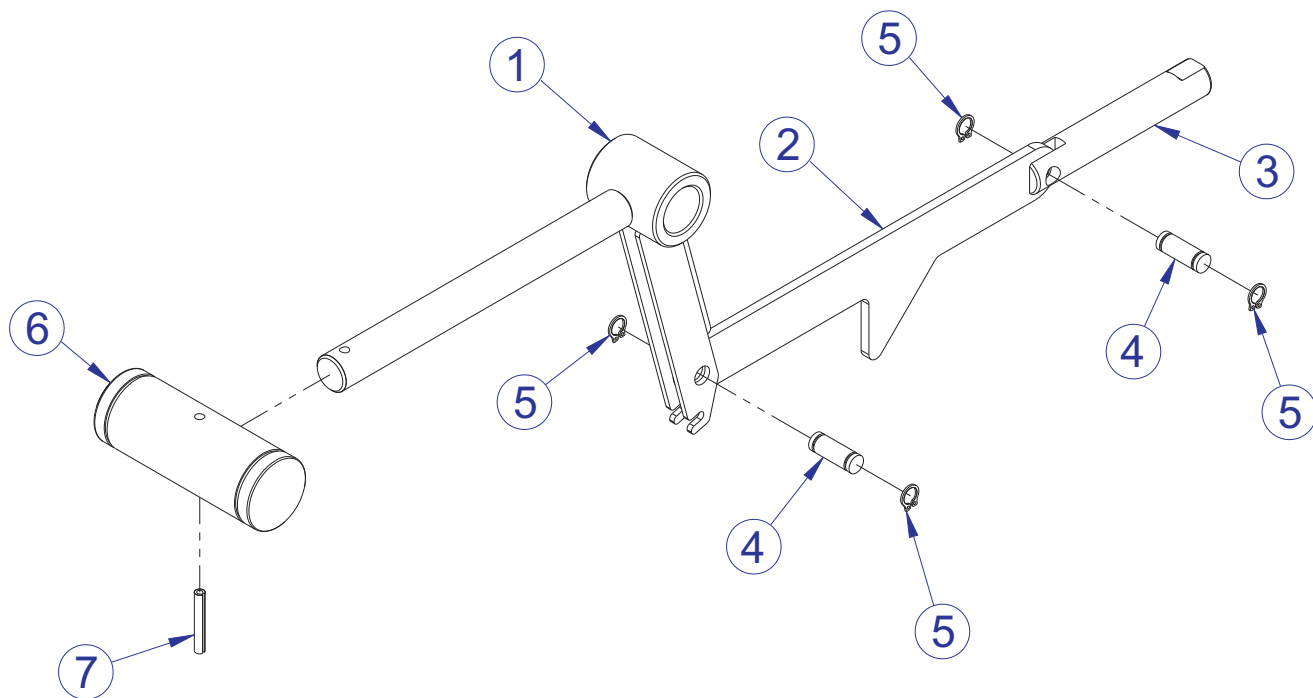

# FZFLY FLY ADJUSTER HANDLE ASSEMBLY - 7778001

ITEM NO.	QTY.	PART NO.	DESCRIPTION
1	1	7777595	WLDMT, FZ SEAT ADJ HANDLE SHADOW GRAY
2	1	7331801	LINK, ADJUSTER
3	1	7331601	PIN, INDEX
4	2	7407501	PIN, LINK
5	4	3232401	RING, RETAINING, EXTERNAL
6	1	7287901	HANDLE, ADJUSTER
7	1	3110010	ROLL PIN, 1/8 X 7/8