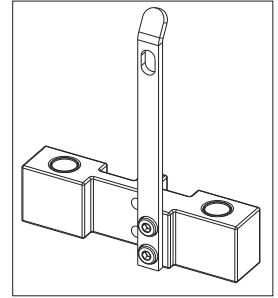

FZFLY FLY

5 LB. INCREMENT WEIGHT ASSEMBLY - 7327601

ITEM NO.	QTY.	PART NO.	DESCRIPTION
1	1	7968501	ASSY, FZ INC WEIGHT 5LB
2	1	7328001	BRKT, INCREMENT WT - 5 LB
3	2	3236202	SCREW, M10 X1.5 25MM