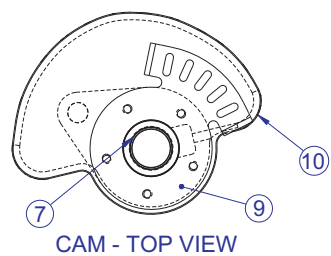

FZFLY FLY COMPONENT ASSEMBLY II

SEE PAGE 5 FOR LEGEND

FZFLY FLY COMPONENT ASSEMBLY LEGEND

ITEM NO.	QTY.	PART NO.	DESCRIPTION	ITEM NO.	QTY.	PART NO.	DESCRIPTION
1	1	7485101	WLDMT, FZFLY FRAME	37	2	7435301	COLLAR, SHAFT 1.020 ID
2	1	7330501	WLDMT, FZ SEAT SUPPORT	38	1	7407502	PIN, LINK
3	1	7485801	WLDMT, FZFLY PRESS ARM - RT	39	1	3239201	SPRING, EXT, .375 X .049 X 2.00
4	1	7485901	WLDMT, FZFLY PRESS ARM - LT	40	2	3232401	RING, RETAINING, EXTERNAL
5	1	7486001	WLDMT, FZFLY HANDLE - RT	41	1	7630101	RETAINER, CM/MJ, PULLEY
6	1	7486101	WLDMT, FZFLY HANDLE - LT	42	5	3237403	PLUG, 1" HOLE
7	1	7486901	WLDMT, FZFLY PIVOT HSNG	43	1	6757701	CLIP, CABLE 2-7/8 X 1 X 1
8	1	7911101	ASSY, SEAT CARRIAGE	44	1	7385203	SPACER, .406 X .750 X .500
9	1	7487101	BRKT, CAM - TOP	45	2	3239101	SCREW, M5X10 PHL PAN TT ST
10	1	7487201	CAM, FZFLY	46	4	3238601	M10X1.5 THREADED INSERT (HEX)
11	1	7342201	PLATE, CABLE END	47	30	3236601	WASHER, 3/8 SAE SS
12	1	7424801	KNOB, POP PIN	48	8	3236801	NUT, M10 HEX NYLOCK SS
13	1	7795201	PIN, SPRING - RATCHET	49	6	3236202	SCREW, M10 X1.5 25MM
14	1	7351501	SPRING; PULL PIN LARGE	50	5	3236201	SCREW, M10 X1.5 20MM
15	1	74743XX	PAD, HEAD REST	51	5	3251204	SCREW, M10 X1.5 X 35MM HEX ZN
16	1	74741XX	PAD, LARGE BACK	52	7	3236206	SCREW, M10 X1.5 45MM
17	1	72971XX	PAD, SEAT SADDLE	53	5	3236902	NUT, M16 X 2 HEX JAM SS
18	1	7425295	BRKT, SEAT INDICATOR	54	1	7420401	ASSY, MID TOWER-14
19	3	3237801	PULLEY, 4.5" OD	55	1	7423716	CABLE, FZFLY 128-1/4
20	4	3104903	1.00" ID 1.25" OD BRONZ BUSHING	56	2	7573702	CABLE, FZFLY 29-1/2
21	6	3235601	BEARING, 6205 BALL	57	1	7690101	BUMPER, SLEEVE - 1 INCH DIA
22	2	7316506	SHAFT, 25MM X 10.331	58	1	7602901	LABEL, FZFLY PLACARD
23	4	7330001	SPACER, INTERNAL X .403	59	1	7603001	LABEL, FZAB PLACARD
24	1	7330002	SPACER, INTERNAL X .653	60	1	7524501	LABEL, 1-9 STRAIGHT
25	2	7330003	SPACER, INTERNAL X 3.265	61	1	7571301	LABEL, SERIAL NUMBER
26	1	7330008	SPACER, INTERNAL X 8.364	62	1	7422004	LABEL, 2" ASTM WARN
27	1	3110008	ROLL PIN, 1/8 X 1-1/4	63	1	7422003	LABEL, MOVING PARTS
28	2	7662802	RING, GRIP 1.50 OD	64	6	3251202	SCREW, M10 X1.5 X 25MM HEX ZN
29	2	7662902	CAP, GRIP 1.50 OD	65	1	7776501	SHAFT, .625 X .406 X 1.200
30	2	3235802	GRIP, 1.00 ID X .25 X 17.50	66	1	3236208	SCREW, M10 X1.5 55MM
31	2	8094101	COVER, PULLEY-BOLTED PARTIAL	67	2	7776401	SPACER, FLANGE .406 X .495 X .81
32	2	7333801	CAP, SMALL FLOV- END	68	1	7778001	ASSY, FZ ADJUSTER HANDLE
33	1	7333901	CAP, LARGE FLOV- END	69	2	3254703	NUT, M10 X 1.5 HEX ZINC
34	2	7326201	CAP, D-TUBE - TOP	70	1	7805901	LABEL, FZFLY 1-5 CURVED
35	2	3238501	CAP, 1/2 X 5/8	71	1	7335401	NUT, M10 X 1.5 SOCKET HEAD
36	1	7419601	COVER, FOOT-20 DEG.	72	1	3236207	SCREW, M10 X1.5 50MM