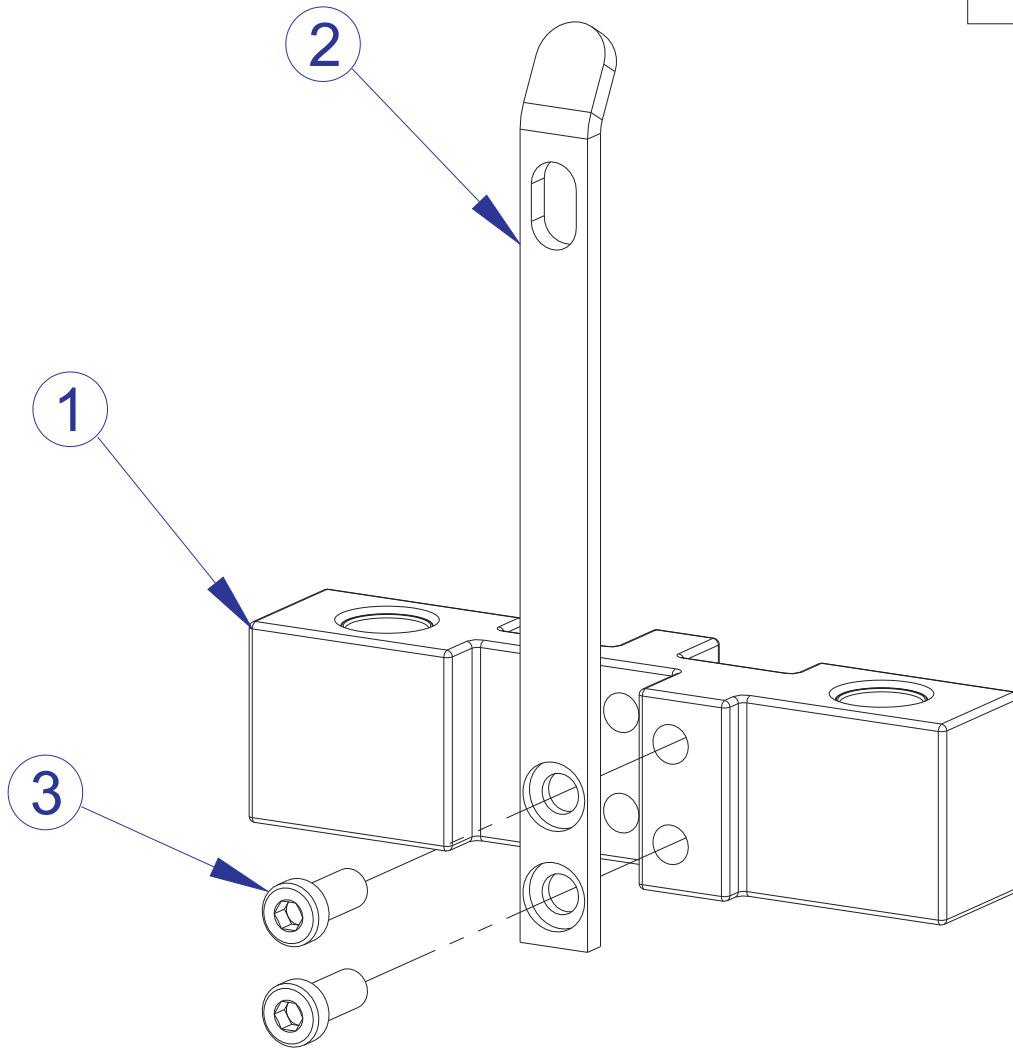

FZFLY FLY

5 LB. INCREMENT WEIGHT ASSEMBLY - 7327601

ITEM NO.	QTY.	PART NO.	DESCRIPTION
1	1	7968501	ASSY, FZ INC WEIGHT 5LB
2	1	7328001	BRKT, INCREMENT WT - 5 LB
3	2	3236202	SCREW, M10 X1.5 25MM