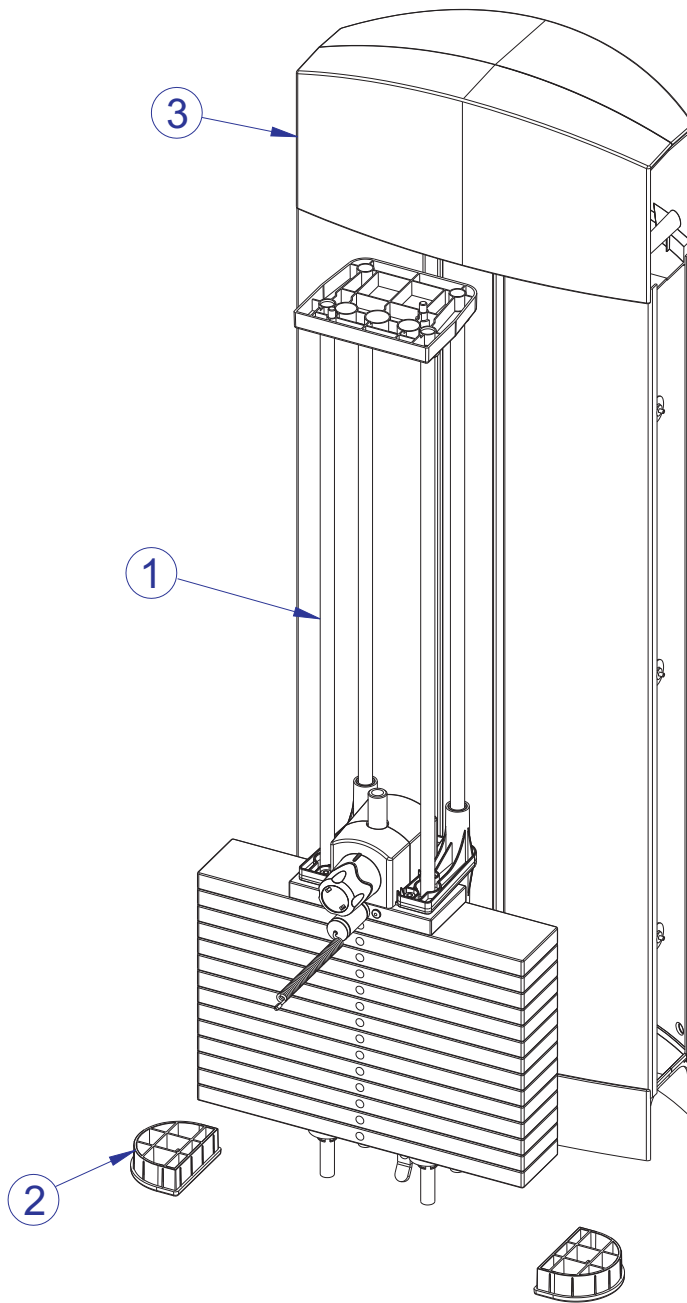

FZFLY FLY MID-14 TOWER ASSEMBLY - 7420401

ITEM NO.	QTY.	PART NO.	DESCRIPTION
1	1	7420101	ASSY, WEIGHT STACK MID-14
2	2	7326301	CAP, D-TUBE-BTM
3	1	7419801	ASSY, TOWER PLASTICS-MID