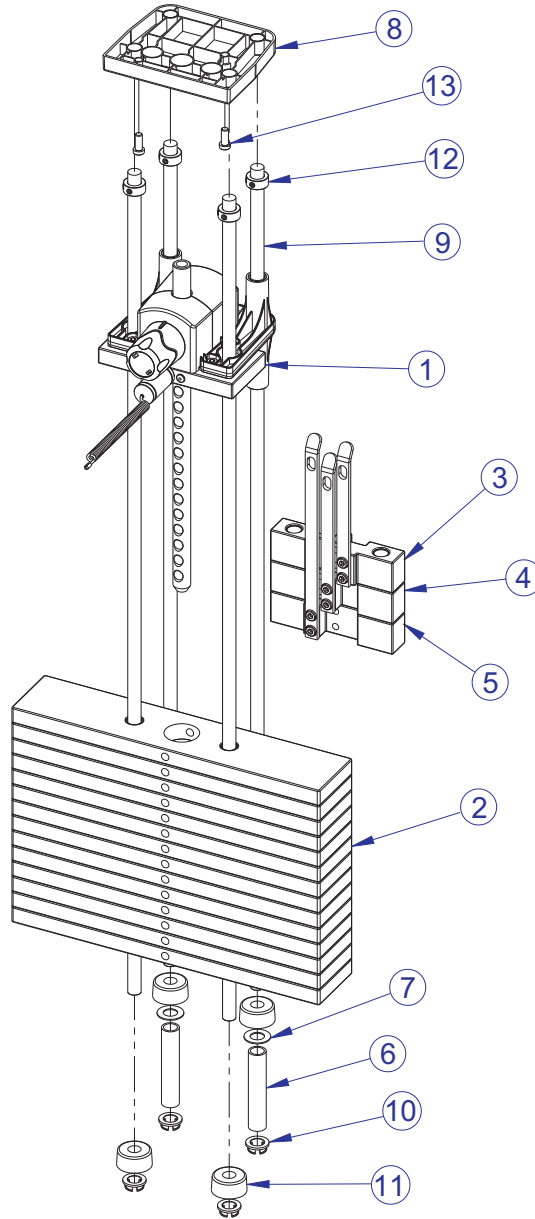

# FZFLY FLY ADJUSTER HANDLE ASSEMBLY - 7778001

ITEM NO.	QTY.	PART NO.	DESCRIPTION
1	1	7777595	WLDMT, FZ SEAT ADJ HANDLE SHADOW GRAY
2	1	7331801	LINK, ADJUSTER
3	1	7331601	PIN, INDEX
4	2	7407501	PIN, LINK
5	4	3232401	RING, RETAINING, EXTERNAL
6	1	7287901	HANDLE, ADJUSTER
7	1	3110010	ROLL PIN, 1/8 X 7/8

# FZFLY FLY MID-14 TOWER ASSEMBLY - 7420401

---

ITEM NO.	QTY.	PART NO.	DESCRIPTION
1	1	7420101	ASSY, WEIGHT STACK MID-14
2	2	7326301	CAP, D-TUBE-BTM
3	1	7419801	ASSY, TOWER PLASTICS-MID

# FZFLY FLY PLASTIC TOWER ASSEMBLY - 7419801

ITEM NO.	QTY.	PART NO.	DESCRIPTION
1	1	7318601	COVER, TOWER- TOP FRONT
2	1	7318701	COVER, TOWER- TOP REAR
3	1	7318801	COVER, TOWER- BOTTOM FRONT
4	1	7318901	COVER, TOWER- BOTTOM REAR
5	9	3236501	M4 X 0.7 PHL PAN MS ST ZN
6	16	3239101	SCREW, M5X10 PHL PAN TT ST
7	1	7765701	SHROUD, TOWER- REAR SHORT
8	2	7765601	SHROUD, TOWER- FRT SHORT RH
9	6	7583501	RETAINER, FZ SHROUD

## WEIGHT STACK LABELS

7927201	LABEL, 390 LB STACK
7927301	LABEL, 195 KG STACK

ITEM NO.	QTY.	PART NO.	DESCRIPTION
1	1	7350701	ASSY, HEAD PLATE (14)
2	14	7328401	WEIGHT PLATE, 20 LB
3	1	7327601	ASSY, INCREMENT WT-5LB
4	1	7327701	ASSY, INCREMENT WT-10LB
5	1	7327801	ASSY, INCREMENT WT-15LB
6	2	7328701	SPACER, INC WT STACK 14 PLT
7	2	7351001	SPACER, INC WT STACK
8	1	7621101	RETAINER, GUIDE ROD-TOP
9	4	7328602	GUIDE ROD, .75 OD SOLID X 53.50
10	4	7337901	BUSHING, GUIDE ROD
11	4	7352101	CUSHION, WEIGHT STACK
12	4	3103301	SHAFT COLLAR, 3/4" ID ZINC
13	2	3236202	M10 X 1.5 X 25 HXS SOC CS SS