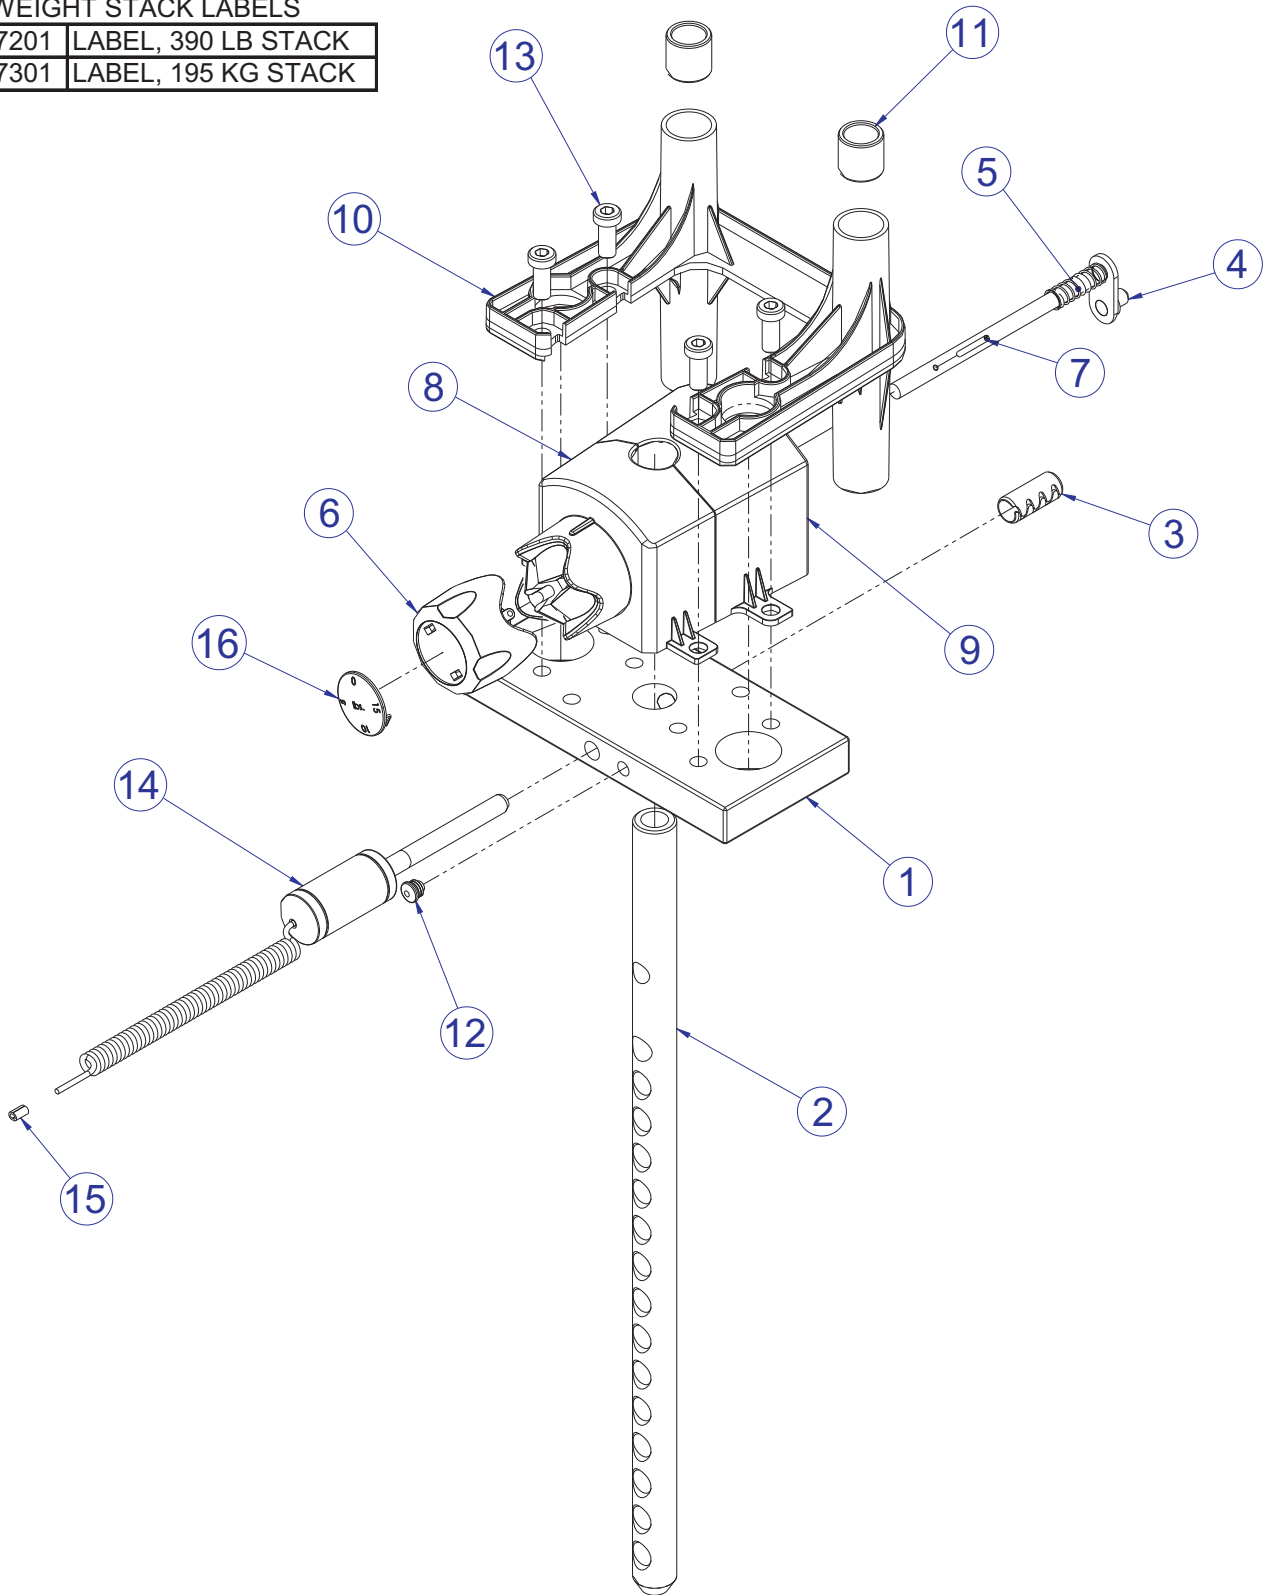

FZFLY FLY HEAD PLATE ASSEMBLY - 7350701

WEIGHT STACK LABELS

7927201	LABEL, 390 LB STACK
7927301	LABEL, 195 KG STACK

SEE PAGE 16 FOR LEGEND