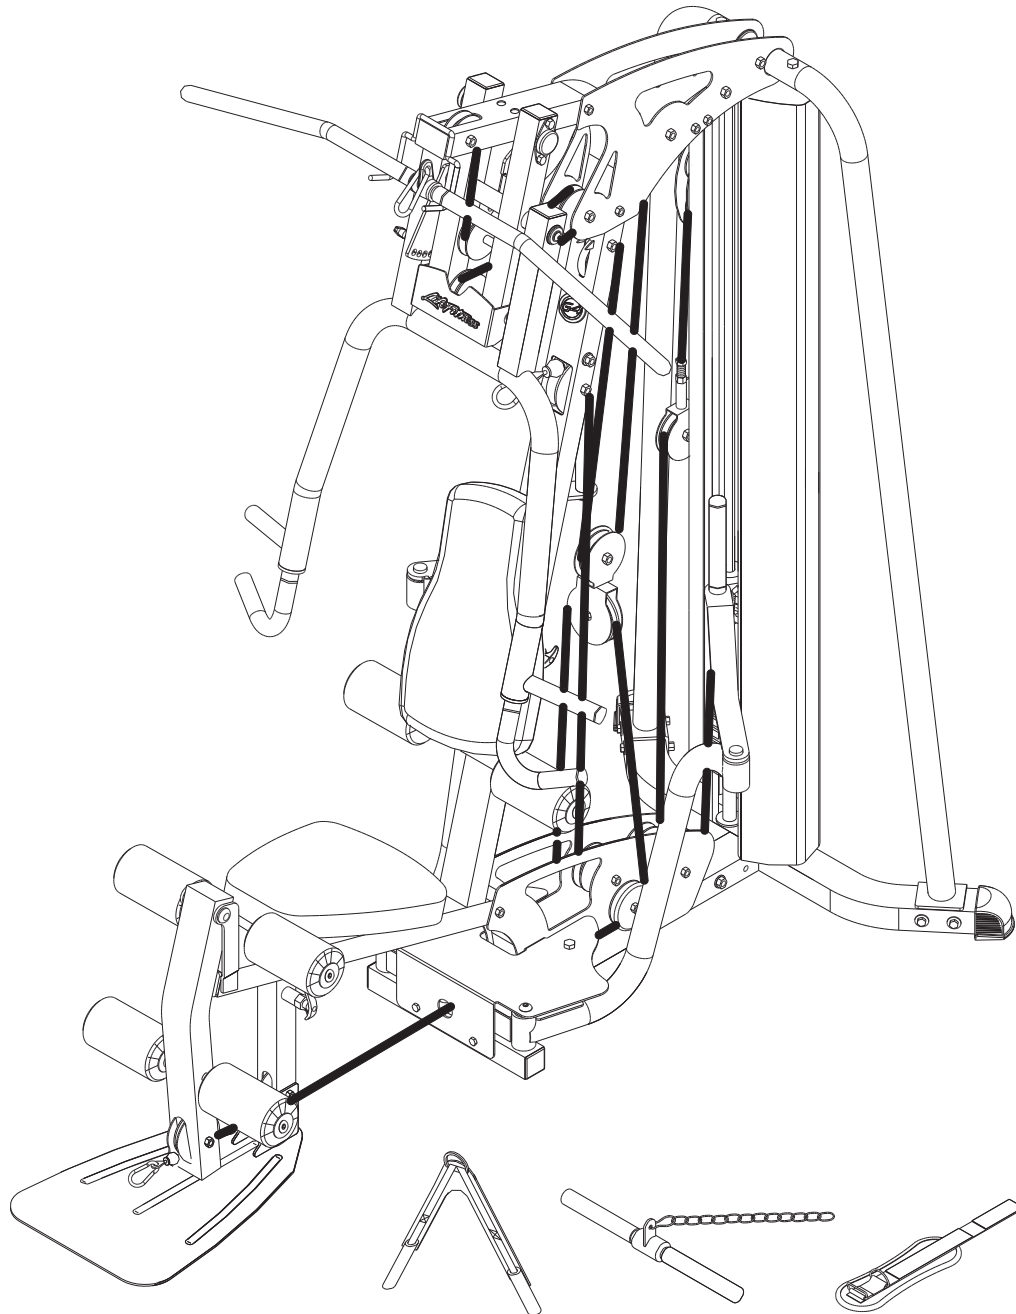

G4-001
G4 HOME GYM

Customer Support Services
PARTS MANUAL

G4-001 G4 HOME GYM CONTENTS

	PAGE
COMPONENT ASSEMBLY I	3
COMPONENT ASSEMBLY I LEGEND	4
COMPONENT ASSEMBLY II	5
COMPONENT ASSEMBLY II LEGEND	6
COMPONENT ASSEMBLY III	7
COMPONENT ASSEMBLY IV	8
COMPONENT ASSEMBLY V	9
COMPONENT ASSEMBLY V LEGEND	10
LAT CABLE	11
PEC FLY CABLE	12
GUIDE CABLE	13
LOW CABLE	14
WEIGHT STACK ASSEMBLY	15
SUPPLIED ACCESSORIES	16
HARDWARE BAG	17