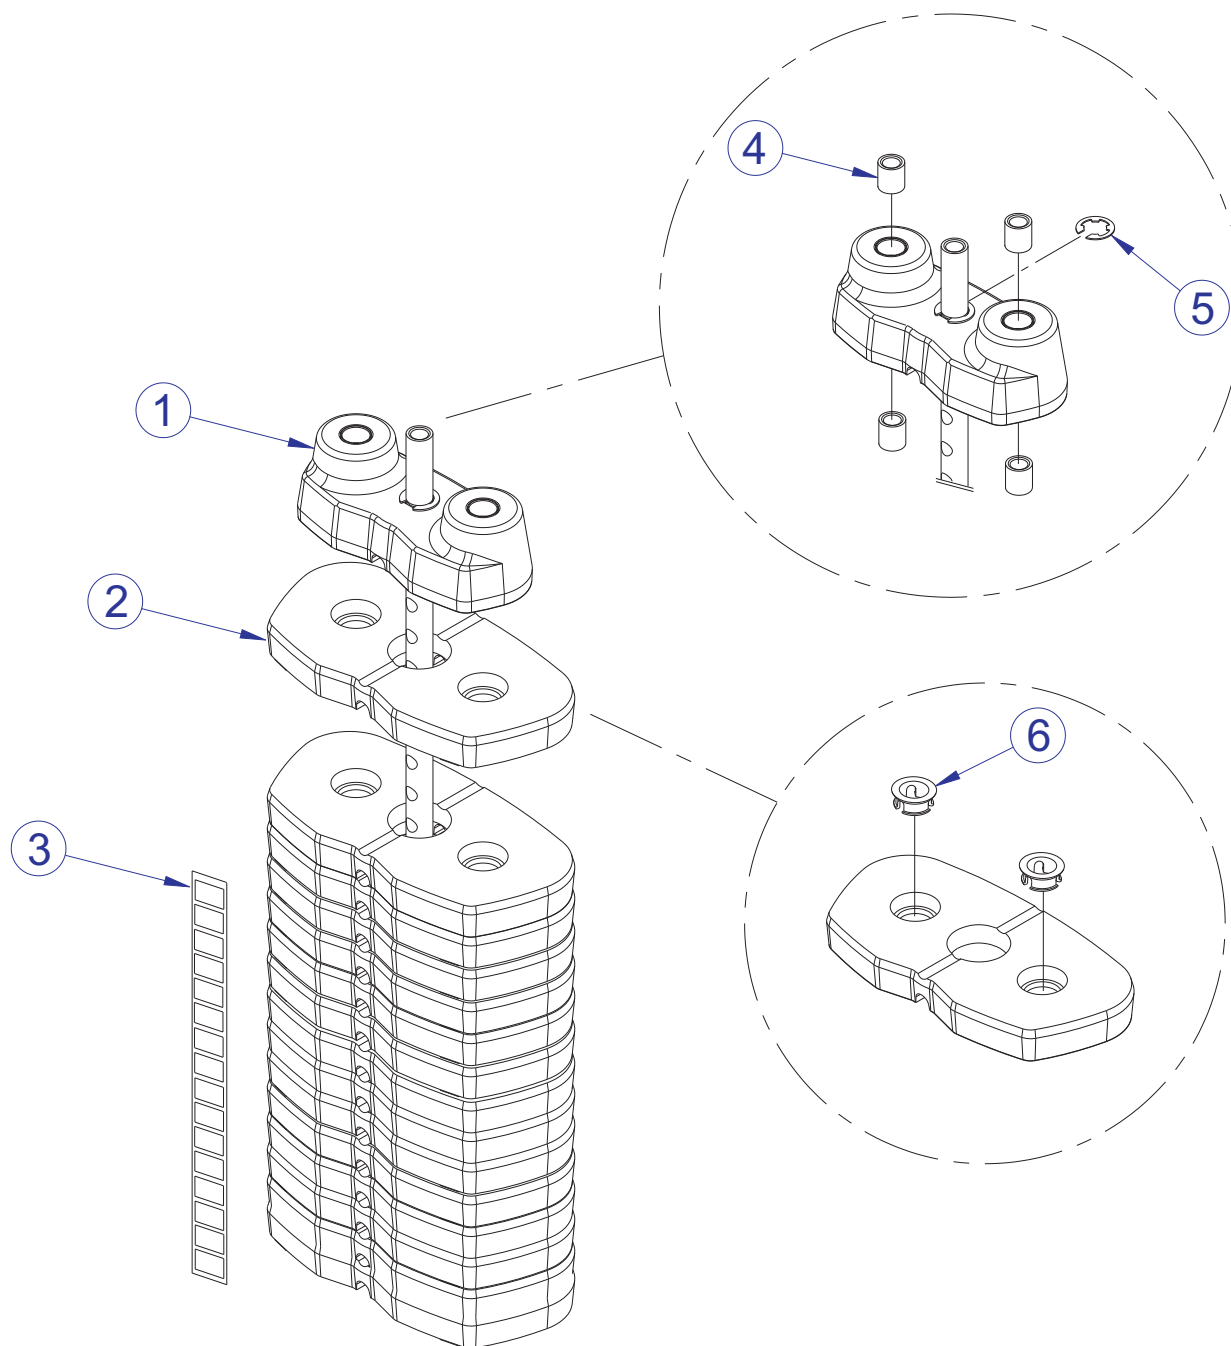

G4-001 G4 HOME GYM WEIGHT STACK ASSEMBLY

ITEM NO.	QTY.	PART NO.	DESCRIPTION
1	1	7292801	PTD ASSY, HEAD PLATE 20 HOLE
2	15	ACUWT-PLATE	215102 SINGLE WT PLATE 10 LBS
3	1	7308601	LABEL;WEIGHT STACK 1-26
4	4	7286601	BEARING,SLEEVE 20ID X23 X 15MM
5	1	3221702	E-RING, EXTERNAL 3/4
6	30	6224501	SOCKET BUSHING