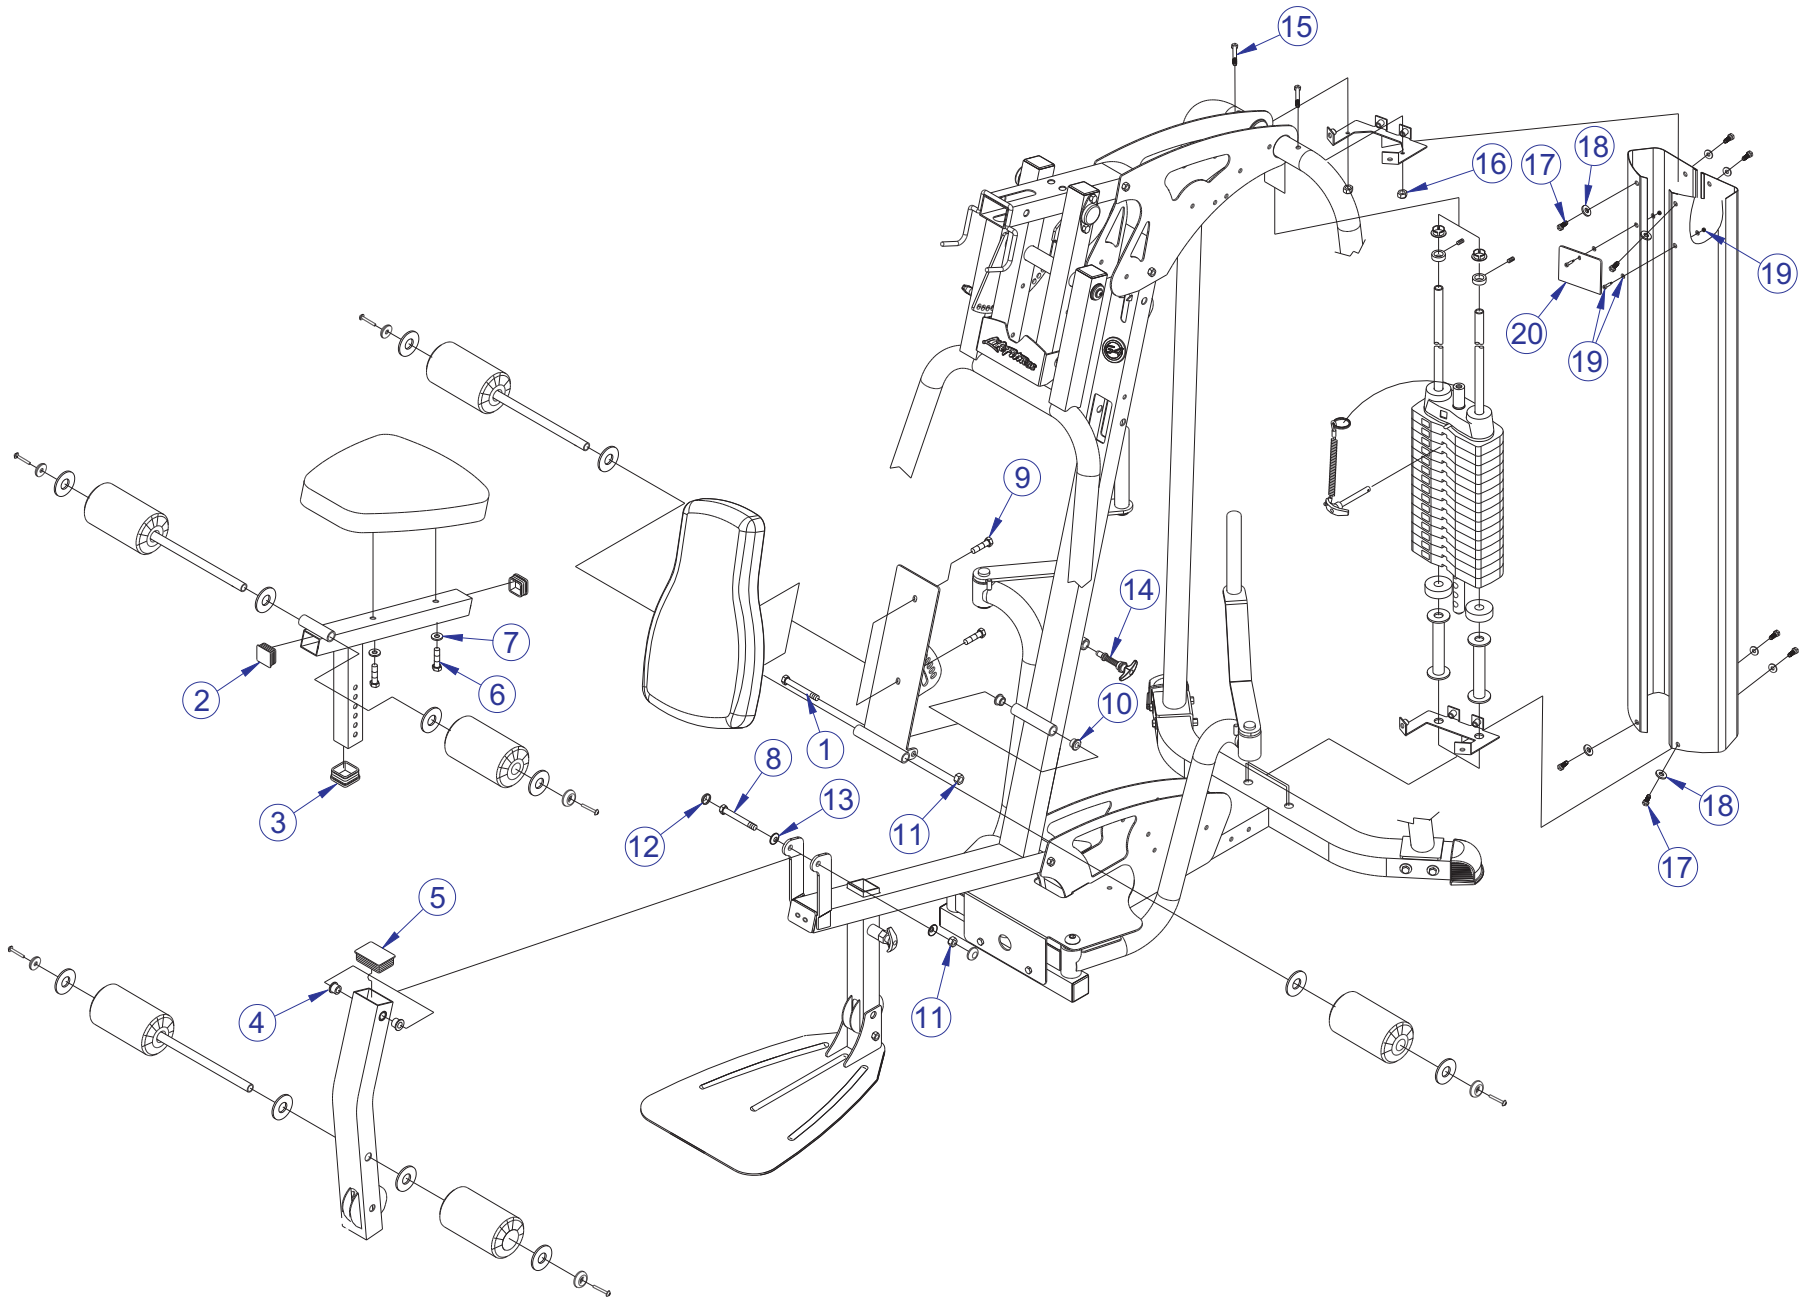

G4-001 G4 HOME GYM COMPONENT ASSEMBLY V

G4-001 G4 HOME GYM COMPONENT ASSEMBLY V LEGEND

ITEM NO.	QTY.	PART NO.	DESCRIPTION
1	1	3102970	.50- 13 X 5.75 HEX HEAD BOLT
2	2	8585001	CAP, END 1-3/4
3	1	8585401	CAP, END 2 SQ
4	2	6480302	SPACER,FLNG3/8ID X5/8OD X1.062
5	1	8582201	CAP, END 75 X 50
6	2	3102904	3/8-16X3 UNS HEX FHB G2 ZN
7	2	3102514	WASHER, FLAT 3/8 IN SAE ST ZN
8	1	3102917	1/2-13X4 UNS HEX FHB G2 ZN
9	2	3102901	3/8-16X1-1/4 UNS HEX FHB G2 ZN
10	2	8593801	BEARING, FLANGE RIBBED
11	2	3102804	NUT, NYLOCK 1/2-13 LOW HT
12	2	8596001	CAP, RH
13	2	8604601	WASHER, SHIM
14	1	8599001	T-HANDLE SPRING PIN
15	2	3235210	3/8-16 X2.50 UNS HEX FHB G2 BZ
16	2	3114702	NUT, NYLOCK 3/8-16 BZ
17	8	3202401	3/8-16 X 1 HXS BUT CS G8 BO
18	8	3228501	WASHER, FLAT 3/8 ID SAE BZ
19	2	8604201	MAGNET, CARD HOLDER
20	1	8604301	G4, EXERCISE CARDS