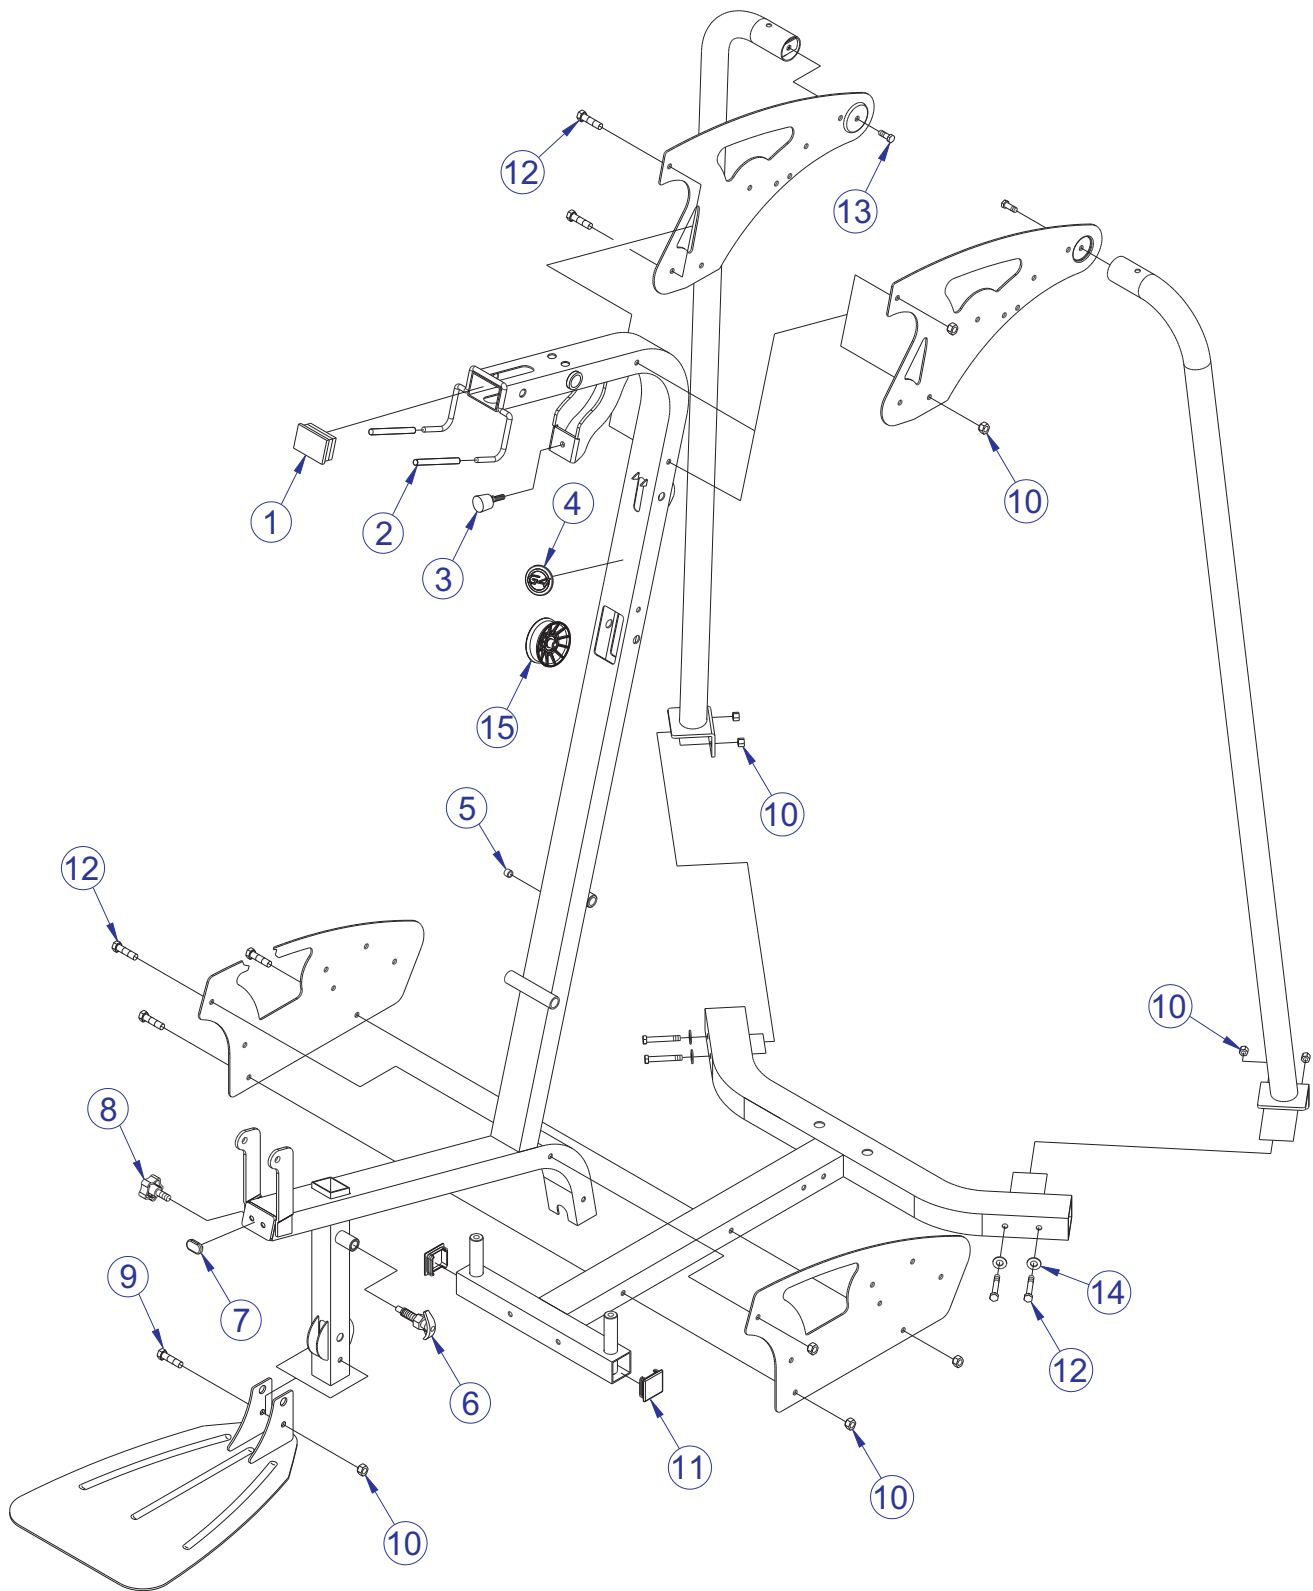

G4-001 G4 HOME GYM COMPONENT ASSEMBLY II

LEGEND ON PAGE 6

G4-001 G4 HOME GYM COMPONENT ASSEMBLY II LEGEND

ITEM NO.	QTY.	PART NO.	DESCRIPTION
1	1	8582201	CAP, END 75 X 50
2	2	8582101	LAT BAR HOOK COVER - 3/8 ID X 4-3/8 L
3	1	8584301	ADJUSTABLE GLIDE
4	1	8589401	GS4 ALUMINUM LOGO
5	1	8599401	SLEEVE, AL 13 OD X 10 ID X 12L
6	1	8582001	T-HANDLE SPRING PIN
7	1	8599101	BUMPER
8	1	8580401	KNOB, SEAT ADJUSTER
9	1	3102904	3/8-16X3 UNS HEX FHB G2 ZN
10	10	3102807	NUT, NYLOCK 3/8-16 LOW HT
11	2	8589701	END CAP, 2 SQ
12	9	3102905	3/8-16 X 3-3/4 UNS HEX FHB G2 ZN
13	2	3102965	3/8-16 X 3/4 UNS HEX FHB G2 ZN
14	4	3102514	WASHER, FLAT 3/8 IN SAE ST ZN
15	1	7611601	V PULLEY