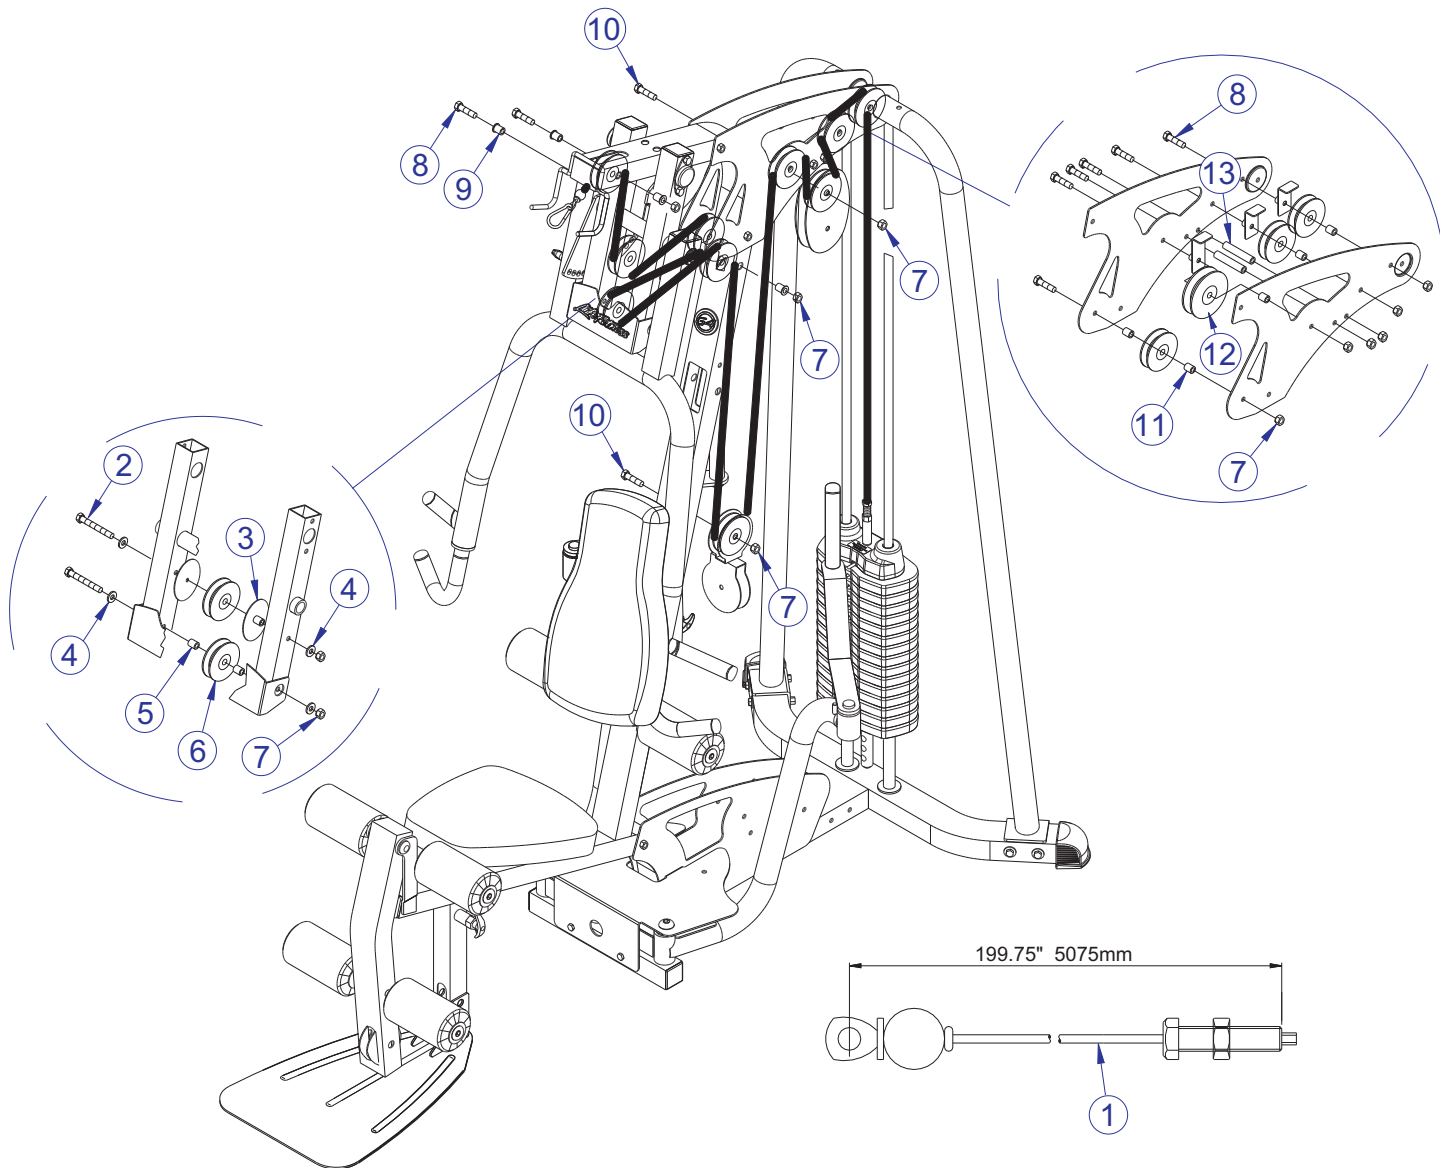

G4-001 G4 HOME GYM LAT CABLE

ITEM NO.	QTY.	PART NO.	DESCRIPTION
1	1	8603701	LAT CABLE - 199.75L
2	2	3102967	3/8-16 X 8 UNS HEX FHB G2 ZN
3	2	8644701	WLDMT, PULLEY GUARD/SPACER G4
4	4	3102514	WASHER, FLAT 3/8 IN SAE ST ZN
5	2	8597703	SPACER, 3/8 X 32 MM LG
6	12	3116201	PULLEY, 3-1/2 OD X 3/8 ID X 1
7	11	3102807	NUT, NYLOCK 3/8-16 LOW HT
8	8	3102905	3/8-16 X 3-3/4 UNS HEX FHB G2 ZN
9	4	8604701	SPACER, STEP
10	2	3102924	3/8-16X1-3/4 UNS HEX FHB G2 ZN
11	5	8597702	SPACER, 3/8 X 1 LG
12	1	3116101	PULLEY, 4-1/2 OD X 3/8 ID X 1
13	2	8604401	SLEEVE, PLASTIC