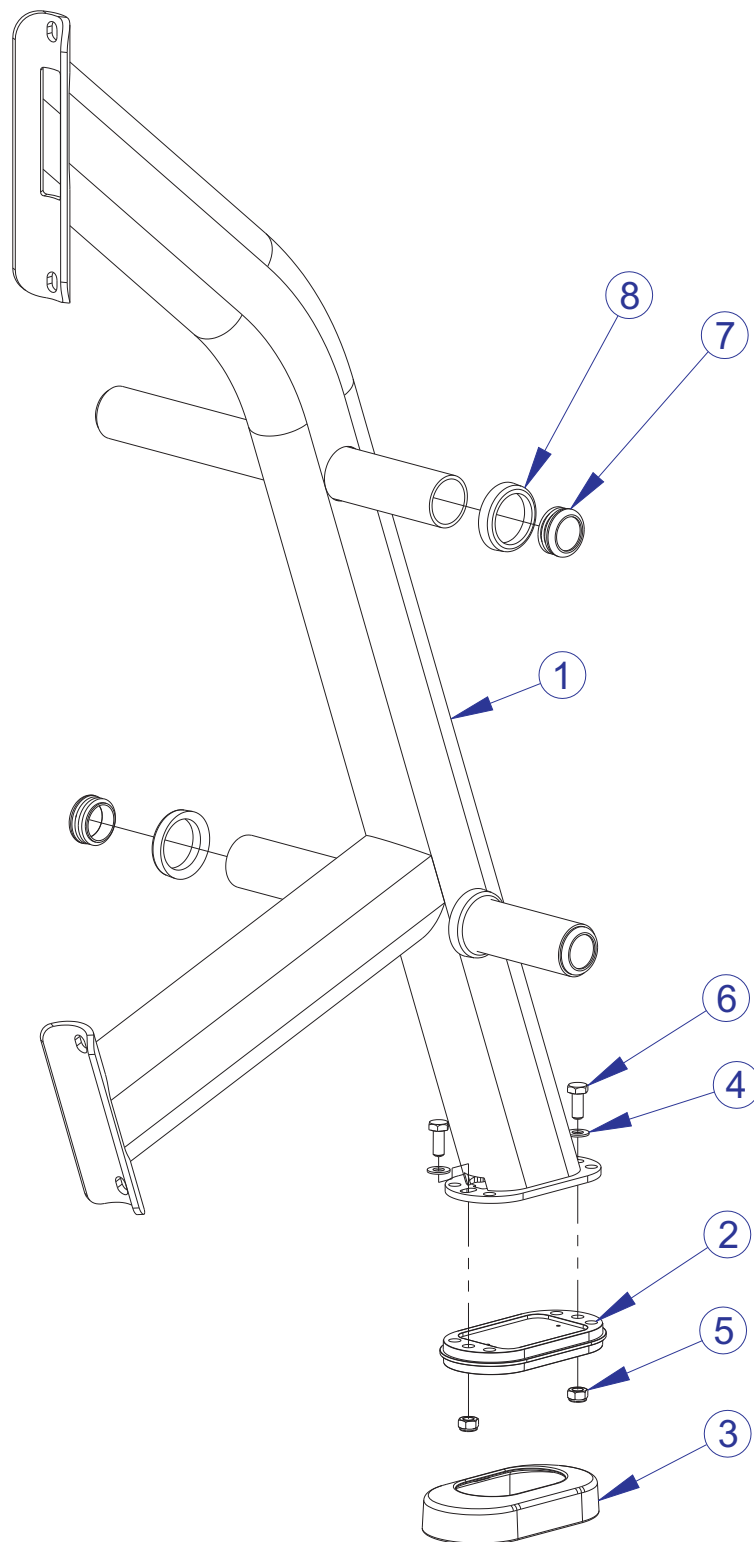

SIGNATURE SERIES
SOBWS

SIGNATURE OLYMPIC BENCH WEIGHT STORAGE

Customer Support Services
PARTS LIST

SOBWS SIGNATURE OLYMPIC BENCH WEIGHT STORAGE CONTENTS

| | PAGE |
|-------------------------------|------|
| COMPONENT ASSEMBLY | 3 |
| COMPONENT ASSEMBLY LEGEND | 4 |
| LEFT UPRIGHT ASSEMBLY | 5 |
| LEFT UPRIGHT ASSEMBLY LEGEND | 6 |
| RIGHT UPRIGHT ASSEMBLY | 7 |
| RIGHT UPRIGHT ASSEMBLY LEGEND | 8 |
| IMAGE | 9 |

NOTE: SUBSTITUTE PART NUMBERS ENDING WITH 'XX' WITH THE REQUIRED COLOR CODES.

FRAME

01 = WHITE
02 = PLATINUM
03 = BLACK

PADS

01 = BLACK
99 = CUSTOM

SOBWS SIGNATURE OLYMPIC BENCH WEIGHT STORAGE COMPONENT ASSEMBLY

SEE PAGE 4 FOR LEGEND

SOBWS SIGNATURE OLYMPIC BENCH WEIGHT STORAGE COMPONENT ASSEMBLY LEGEND

| ITEM NO. | QTY. | PART NO. | DESCRIPTION |
|----------|------|----------|---|
| 1 | 1 | 78532XX | PTD ASSY, SOBWS, LEFT UPRIGHT |
| 2 | 1 | 78533XX | PTD ASSY, SOBWS, RIGHT UPRIGHT |
| 3 | 1 | 8092701 | DECAL SHEET LBS |
| 4 | 1 | 8092601 | DECAL SHEET KG |
| 5 | 1 | 8137701 | DECAL, WARNING, HORIZ, MULTI-LANG SHEET |

SOBWS SIGNATURE OLYMPIC BENCH WEIGHT STORAGE LEFT UPRIGHT ASSEMBLY - 78532XX

SEE PAGE 6 FOR LEGEND

SOBWS SIGNATURE OLYMPIC BENCH WEIGHT STORAGE LEFT UPRIGHT ASSEMBLY LEGEND

| ITEM NO. | QTY. | PART NO. | DESCRIPTION |
|----------|------|----------|---|
| 1 | 1 | 78524XX | WLDMT, SOBWS, LEFT UPRIGHT |
| 2 | 1 | 7334001 | FOOT, 2.50 X 4.49 FLOV |
| 3 | 1 | 7340201 | COVER, FOOT - STRAIGHT |
| 4 | 2 | 3102514 | WASHER, FLAT 3/8" SAE ST ZN |
| 5 | 2 | 3242002 | NUT, M10 X 1.5 HEX NYLOCK |
| 6 | 2 | 3251202 | SCREW, M10 X1.5 X 25MM UNS HEX CS ST ZN |
| 7 | 4 | 8078001 | CAP, END 1.75 DIA RD 14-20 GA |
| 8 | 4 | 8094401 | RING, WT HORN |