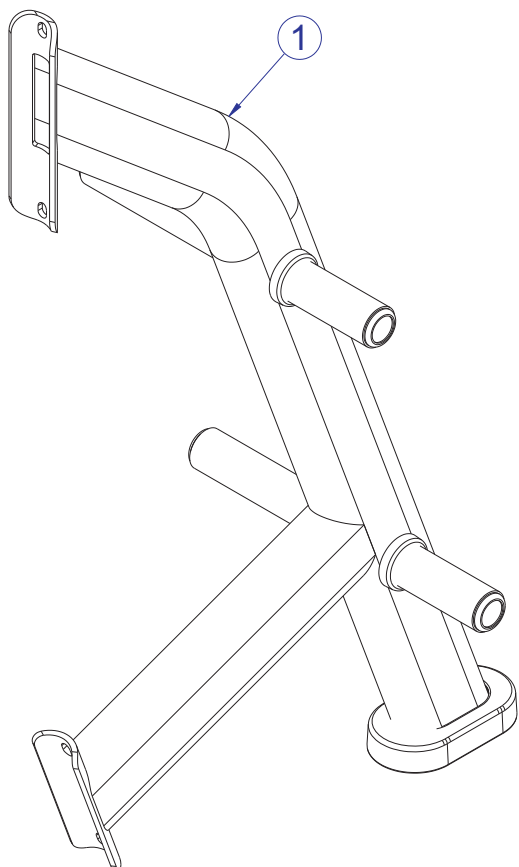

SIGNATURE SERIES
SOBWS

SIGNATURE OLYMPIC BENCH WEIGHT STORAGE

Customer Support Services
PARTS LIST

SOBWS SIGNATURE OLYMPIC BENCH WEIGHT STORAGE CONTENTS

| | PAGE |
|-------------------------------|------|
| COMPONENT ASSEMBLY | 3 |
| COMPONENT ASSEMBLY LEGEND | 4 |
| LEFT UPRIGHT ASSEMBLY | 5 |
| LEFT UPRIGHT ASSEMBLY LEGEND | 6 |
| RIGHT UPRIGHT ASSEMBLY | 7 |
| RIGHT UPRIGHT ASSEMBLY LEGEND | 8 |
| IMAGE | 9 |

NOTE: SUBSTITUTE PART NUMBERS ENDING WITH 'XX' WITH THE REQUIRED COLOR CODES.

FRAME

01 = WHITE
02 = PLATINUM
03 = BLACK

PADS

01 = BLACK
99 = CUSTOM

SOBWS SIGNATURE OLYMPIC BENCH WEIGHT STORAGE COMPONENT ASSEMBLY

SEE PAGE 4 FOR LEGEND

SOBWS SIGNATURE OLYMPIC BENCH WEIGHT STORAGE COMPONENT ASSEMBLY LEGEND

| ITEM NO. | QTY. | PART NO. | DESCRIPTION |
|----------|------|----------|---|
| 1 | 1 | 78532XX | PTD ASSY, SOBWS, LEFT UPRIGHT |
| 2 | 1 | 78533XX | PTD ASSY, SOBWS, RIGHT UPRIGHT |
| 3 | 1 | 8092701 | DECAL SHEET LBS |
| 4 | 1 | 8092601 | DECAL SHEET KG |
| 5 | 1 | 8137701 | DECAL, WARNING, HORIZ, MULTI-LANG SHEET |

SOBWS SIGNATURE OLYMPIC BENCH WEIGHT STORAGE LEFT UPRIGHT ASSEMBLY - 78532XX

SEE PAGE 6 FOR LEGEND

SOBWS SIGNATURE OLYMPIC BENCH WEIGHT STORAGE LEFT UPRIGHT ASSEMBLY LEGEND

| ITEM NO. | QTY. | PART NO. | DESCRIPTION |
|----------|------|----------|---|
| 1 | 1 | 78524XX | WLDMT, SOBWS, LEFT UPRIGHT |
| 2 | 1 | 7334001 | FOOT, 2.50 X 4.49 FLOV |
| 3 | 1 | 7340201 | COVER, FOOT - STRAIGHT |
| 4 | 2 | 3102514 | WASHER, FLAT 3/8" SAE ST ZN |
| 5 | 2 | 3242002 | NUT, M10 X 1.5 HEX NYLOCK |
| 6 | 2 | 3251202 | SCREW, M10 X1.5 X 25MM UNS HEX CS ST ZN |
| 7 | 4 | 8078001 | CAP, END 1.75 DIA RD 14-20 GA |
| 8 | 4 | 8094401 | RING, WT HORN |