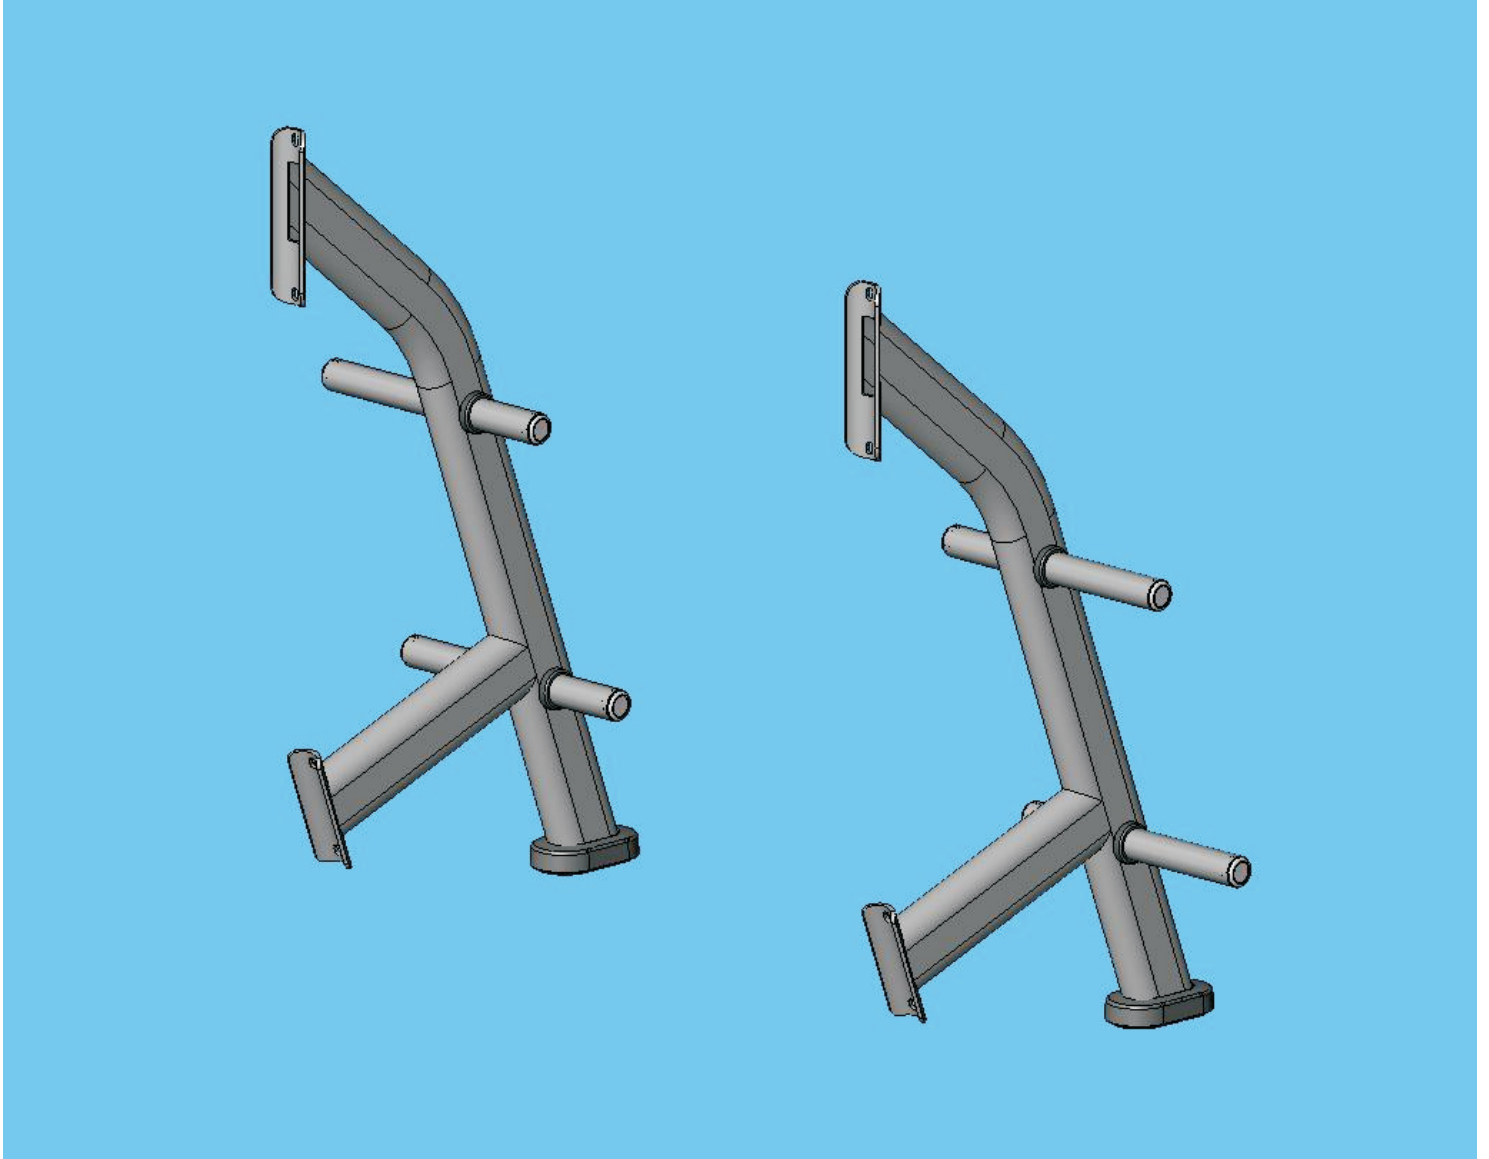

SOBWS SIGNATURE OLYMPIC BENCH WEIGHT STORAGE RIGHT UPRIGHT ASSEMBLY LEGEND

ITEM NO.	QTY.	PART NO.	DESCRIPTION
1	1	78533XX	PTD ASSY, SOBWS, RIGHT UPRIGHT
2	1	7340201	COVER, FOOT - STRAIGHT
3	1	7334001	FOOT, 2.50 X 4.49 FLOV
4	2	3102514	WASHER, FLAT 3/8" SAE ST ZN
5	2	3242002	NUT, M10 X 1.5 HEX NYLOCK
6	2	3251202	SCREW, M10 X1.5 X 25MM UNS HEX CS ST ZN
7	4	8094401	RING, WT HORN
8	4	8078001	CAP, END 1.75 DIA RD 14-20 GA
9	1	8106801	LABEL, SERIAL NUMBER, LARGE
10	1	7002501	LABEL, H WARNING 4.5 X 1.625

SOBWS SIGNATURE OLYMPIC BENCH WEIGHT STORAGE IMAGE