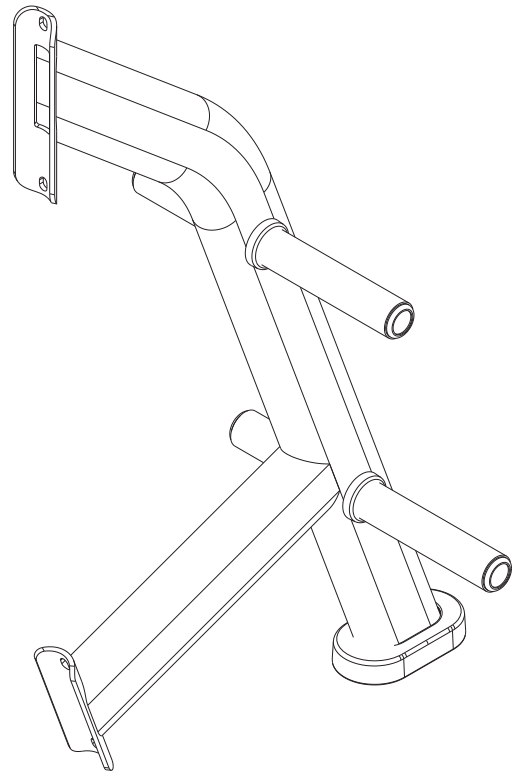

SIGNATURE SERIES
SOBWS

SIGNATURE OLYMPIC BENCH WEIGHT STORAGE

Customer Support Services
PARTS LIST

SOBWS SIGNATURE OLYMPIC BENCH WEIGHT STORAGE CONTENTS

| | PAGE |
|-------------------------------|------|
| COMPONENT ASSEMBLY | 3 |
| COMPONENT ASSEMBLY LEGEND | 4 |
| LEFT UPRIGHT ASSEMBLY | 5 |
| LEFT UPRIGHT ASSEMBLY LEGEND | 6 |
| RIGHT UPRIGHT ASSEMBLY | 7 |
| RIGHT UPRIGHT ASSEMBLY LEGEND | 8 |
| IMAGE | 9 |

NOTE: SUBSTITUTE PART NUMBERS ENDING WITH 'XX' WITH THE REQUIRED COLOR CODES.

FRAME

01 = WHITE
02 = PLATINUM
03 = BLACK

PADS

01 = BLACK
99 = CUSTOM

SOBWS SIGNATURE OLYMPIC BENCH WEIGHT STORAGE COMPONENT ASSEMBLY

SEE PAGE 4 FOR LEGEND

SOBWS SIGNATURE OLYMPIC BENCH WEIGHT STORAGE COMPONENT ASSEMBLY LEGEND

| ITEM NO. | QTY. | PART NO. | DESCRIPTION |
|----------|------|----------|---|
| 1 | 1 | 78532XX | PTD ASSY, SOBWS, LEFT UPRIGHT |
| 2 | 1 | 78533XX | PTD ASSY, SOBWS, RIGHT UPRIGHT |
| 3 | 1 | 8092701 | DECAL SHEET LBS |
| 4 | 1 | 8092601 | DECAL SHEET KG |
| 5 | 1 | 8137701 | DECAL, WARNING, HORIZ, MULTI-LANG SHEET |

SOBWS SIGNATURE OLYMPIC BENCH WEIGHT STORAGE LEFT UPRIGHT ASSEMBLY - 78532XX

SEE PAGE 6 FOR LEGEND

SOBWS SIGNATURE OLYMPIC BENCH WEIGHT STORAGE LEFT UPRIGHT ASSEMBLY LEGEND

| ITEM NO. | QTY. | PART NO. | DESCRIPTION |
|----------|------|----------|---|
| 1 | 1 | 78524XX | WLDMT, SOBWS, LEFT UPRIGHT |
| 2 | 1 | 7334001 | FOOT, 2.50 X 4.49 FLOV |
| 3 | 1 | 7340201 | COVER, FOOT - STRAIGHT |
| 4 | 2 | 3102514 | WASHER, FLAT 3/8" SAE ST ZN |
| 5 | 2 | 3242002 | NUT, M10 X 1.5 HEX NYLOCK |
| 6 | 2 | 3251202 | SCREW, M10 X1.5 X 25MM UNS HEX CS ST ZN |
| 7 | 4 | 8078001 | CAP, END 1.75 DIA RD 14-20 GA |
| 8 | 4 | 8094401 | RING, WT HORN |