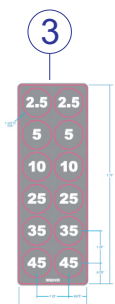

SIGNATURE SERIES
SOBWS

SIGNATURE OLYMPIC BENCH WEIGHT STORAGE

Customer Support Services
PARTS LIST

SOBWS SIGNATURE OLYMPIC BENCH WEIGHT STORAGE CONTENTS

| | PAGE |
|-------------------------------|------|
| COMPONENT ASSEMBLY | 3 |
| COMPONENT ASSEMBLY LEGEND | 4 |
| LEFT UPRIGHT ASSEMBLY | 5 |
| LEFT UPRIGHT ASSEMBLY LEGEND | 6 |
| RIGHT UPRIGHT ASSEMBLY | 7 |
| RIGHT UPRIGHT ASSEMBLY LEGEND | 8 |
| IMAGE | 9 |

NOTE: SUBSTITUTE PART NUMBERS ENDING WITH 'XX' WITH THE REQUIRED COLOR CODES.

FRAME

01 = WHITE
02 = PLATINUM
03 = BLACK

PADS

01 = BLACK
99 = CUSTOM

SOBWS SIGNATURE OLYMPIC BENCH WEIGHT STORAGE COMPONENT ASSEMBLY

SEE PAGE 4 FOR LEGEND

SOBWS SIGNATURE OLYMPIC BENCH WEIGHT STORAGE COMPONENT ASSEMBLY LEGEND

| ITEM NO. | QTY. | PART NO. | DESCRIPTION |
|----------|------|----------|---|
| 1 | 1 | 78532XX | PTD ASSY, SOBWS, LEFT UPRIGHT |
| 2 | 1 | 78533XX | PTD ASSY, SOBWS, RIGHT UPRIGHT |
| 3 | 1 | 8092701 | DECAL SHEET LBS |
| 4 | 1 | 8092601 | DECAL SHEET KG |
| 5 | 1 | 8137701 | DECAL, WARNING, HORIZ, MULTI-LANG SHEET |

SOBWS SIGNATURE OLYMPIC BENCH WEIGHT STORAGE LEFT UPRIGHT ASSEMBLY - 78532XX

SEE PAGE 6 FOR LEGEND

SOBWS SIGNATURE OLYMPIC BENCH WEIGHT STORAGE LEFT UPRIGHT ASSEMBLY LEGEND

| ITEM NO. | QTY. | PART NO. | DESCRIPTION |
|----------|------|----------|---|
| 1 | 1 | 78524XX | WLDMT, SOBWS, LEFT UPRIGHT |
| 2 | 1 | 7334001 | FOOT, 2.50 X 4.49 FLOV |
| 3 | 1 | 7340201 | COVER, FOOT - STRAIGHT |
| 4 | 2 | 3102514 | WASHER, FLAT 3/8" SAE ST ZN |
| 5 | 2 | 3242002 | NUT, M10 X 1.5 HEX NYLOCK |
| 6 | 2 | 3251202 | SCREW, M10 X1.5 X 25MM UNS HEX CS ST ZN |
| 7 | 4 | 8078001 | CAP, END 1.75 DIA RD 14-20 GA |
| 8 | 4 | 8094401 | RING, WT HORN |