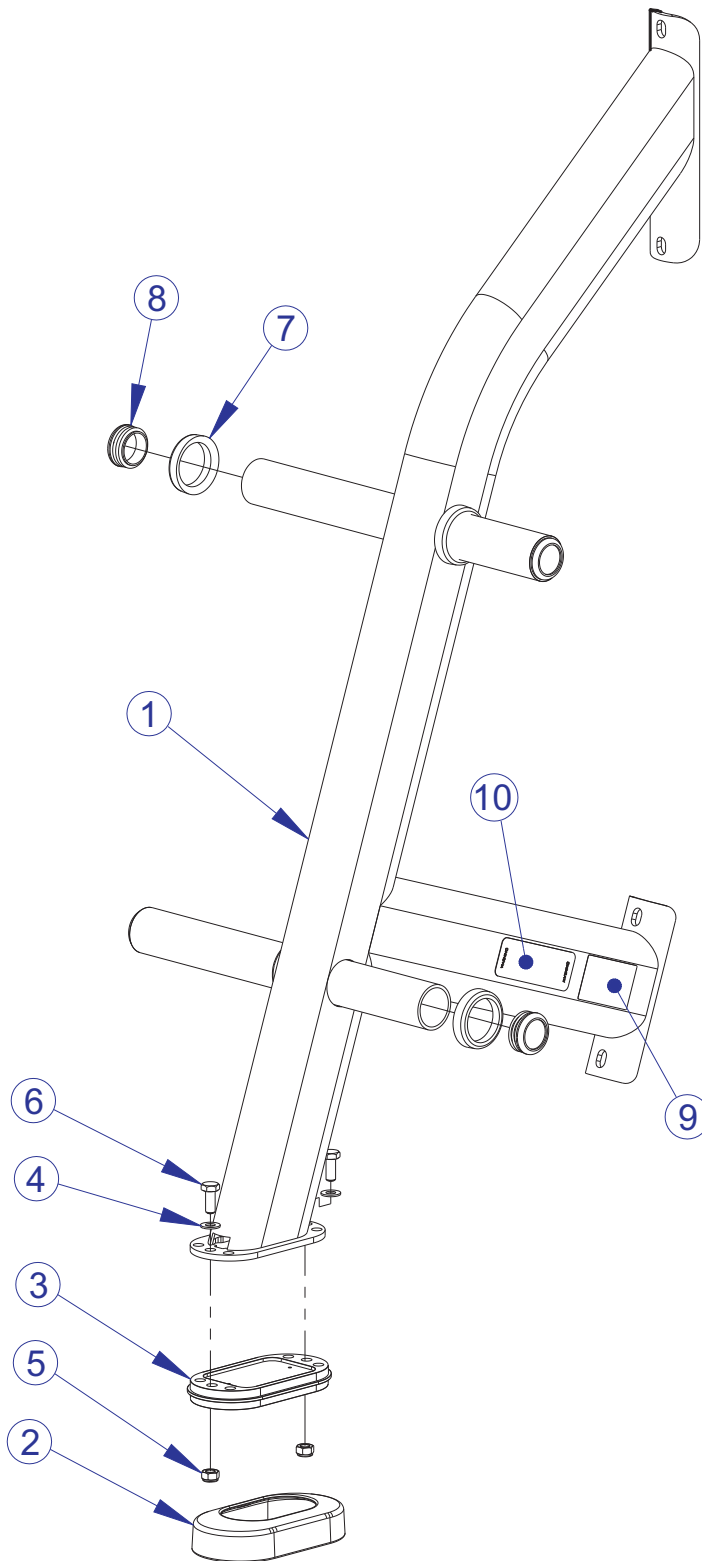

SEE PAGE 4 FOR LEGEND

SOBWS SIGNATURE OLYMPIC BENCH WEIGHT STORAGE COMPONENT ASSEMBLY LEGEND

| ITEM NO. | QTY. | PART NO. | DESCRIPTION |
|----------|------|----------|---|
| 1 | 1 | 78532XX | PTD ASSY, SOBWS, LEFT UPRIGHT |
| 2 | 1 | 78533XX | PTD ASSY, SOBWS, RIGHT UPRIGHT |
| 3 | 1 | 8092701 | DECAL SHEET LBS |
| 4 | 1 | 8092601 | DECAL SHEET KG |
| 5 | 1 | 8137701 | DECAL, WARNING, HORIZ, MULTI-LANG SHEET |

SOBWS SIGNATURE OLYMPIC BENCH WEIGHT STORAGE LEFT UPRIGHT ASSEMBLY - 78532XX

SEE PAGE 6 FOR LEGEND

SOBWS SIGNATURE OLYMPIC BENCH WEIGHT STORAGE LEFT UPRIGHT ASSEMBLY LEGEND

| ITEM NO. | QTY. | PART NO. | DESCRIPTION |
|----------|------|----------|---|
| 1 | 1 | 78524XX | WLDMT, SOBWS, LEFT UPRIGHT |
| 2 | 1 | 7334001 | FOOT, 2.50 X 4.49 FLOV |
| 3 | 1 | 7340201 | COVER, FOOT - STRAIGHT |
| 4 | 2 | 3102514 | WASHER, FLAT 3/8" SAE ST ZN |
| 5 | 2 | 3242002 | NUT, M10 X 1.5 HEX NYLOCK |
| 6 | 2 | 3251202 | SCREW, M10 X1.5 X 25MM UNS HEX CS ST ZN |
| 7 | 4 | 8078001 | CAP, END 1.75 DIA RD 14-20 GA |
| 8 | 4 | 8094401 | RING, WT HORN |

SOBWS SIGNATURE OLYMPIC BENCH WEIGHT STORAGE RIGHT UPRIGHT ASSEMBLY - 78533XX

SEE PAGE 8 FOR LEGEND

SOBWS SIGNATURE OLYMPIC BENCH WEIGHT STORAGE RIGHT UPRIGHT ASSEMBLY LEGEND

| ITEM NO. | QTY. | PART NO. | DESCRIPTION |
|----------|------|----------|---|
| 1 | 1 | 78533XX | PTD ASSY, SOBWS, RIGHT UPRIGHT |
| 2 | 1 | 7340201 | COVER, FOOT - STRAIGHT |
| 3 | 1 | 7334001 | FOOT, 2.50 X 4.49 FLOV |
| 4 | 2 | 3102514 | WASHER, FLAT 3/8" SAE ST ZN |
| 5 | 2 | 3242002 | NUT, M10 X 1.5 HEX NYLOCK |
| 6 | 2 | 3251202 | SCREW, M10 X1.5 X 25MM UNS HEX CS ST ZN |
| 7 | 4 | 8094401 | RING, WT HORN |
| 8 | 4 | 8078001 | CAP, END 1.75 DIA RD 14-20 GA |
| 9 | 1 | 8106801 | LABEL, SERIAL NUMBER, LARGE |
| 10 | 1 | 7002501 | LABEL, H WARNING 4.5 X 1.625 |