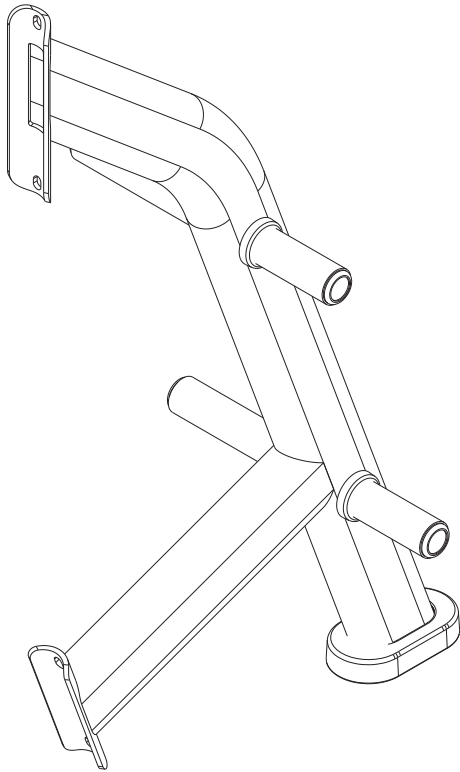

SIGNATURE SERIES
SOBWS

SIGNATURE OLYMPIC BENCH WEIGHT STORAGE

Customer Support Services
PARTS LIST

SOBWS SIGNATURE OLYMPIC BENCH WEIGHT STORAGE CONTENTS

| | PAGE |
|-------------------------------|------|
| COMPONENT ASSEMBLY | 3 |
| COMPONENT ASSEMBLY LEGEND | 4 |
| LEFT UPRIGHT ASSEMBLY | 5 |
| LEFT UPRIGHT ASSEMBLY LEGEND | 6 |
| RIGHT UPRIGHT ASSEMBLY | 7 |
| RIGHT UPRIGHT ASSEMBLY LEGEND | 8 |
| IMAGE | 9 |

NOTE: SUBSTITUTE PART NUMBERS ENDING WITH 'XX' WITH THE REQUIRED COLOR CODES.

FRAME

01 = WHITE
02 = PLATINUM
03 = BLACK

PADS

01 = BLACK
99 = CUSTOM

SOBWS SIGNATURE OLYMPIC BENCH WEIGHT STORAGE COMPONENT ASSEMBLY

SEE PAGE 4 FOR LEGEND

SOBWS SIGNATURE OLYMPIC BENCH WEIGHT STORAGE COMPONENT ASSEMBLY LEGEND

| ITEM NO. | QTY. | PART NO. | DESCRIPTION |
|----------|------|----------|---|
| 1 | 1 | 78532XX | PTD ASSY, SOBWS, LEFT UPRIGHT |
| 2 | 1 | 78533XX | PTD ASSY, SOBWS, RIGHT UPRIGHT |
| 3 | 1 | 8092701 | DECAL SHEET LBS |
| 4 | 1 | 8092601 | DECAL SHEET KG |
| 5 | 1 | 8137701 | DECAL, WARNING, HORIZ, MULTI-LANG SHEET |

SOBWS SIGNATURE OLYMPIC BENCH WEIGHT STORAGE LEFT UPRIGHT ASSEMBLY - 78532XX

SEE PAGE 6 FOR LEGEND

SOBWS SIGNATURE OLYMPIC BENCH WEIGHT STORAGE LEFT UPRIGHT ASSEMBLY LEGEND

| ITEM NO. | QTY. | PART NO. | DESCRIPTION |
|----------|------|----------|---|
| 1 | 1 | 78524XX | WLDMT, SOBWS, LEFT UPRIGHT |
| 2 | 1 | 7334001 | FOOT, 2.50 X 4.49 FLOV |
| 3 | 1 | 7340201 | COVER, FOOT - STRAIGHT |
| 4 | 2 | 3102514 | WASHER, FLAT 3/8" SAE ST ZN |
| 5 | 2 | 3242002 | NUT, M10 X 1.5 HEX NYLOCK |
| 6 | 2 | 3251202 | SCREW, M10 X1.5 X 25MM UNS HEX CS ST ZN |
| 7 | 4 | 8078001 | CAP, END 1.75 DIA RD 14-20 GA |
| 8 | 4 | 8094401 | RING, WT HORN |