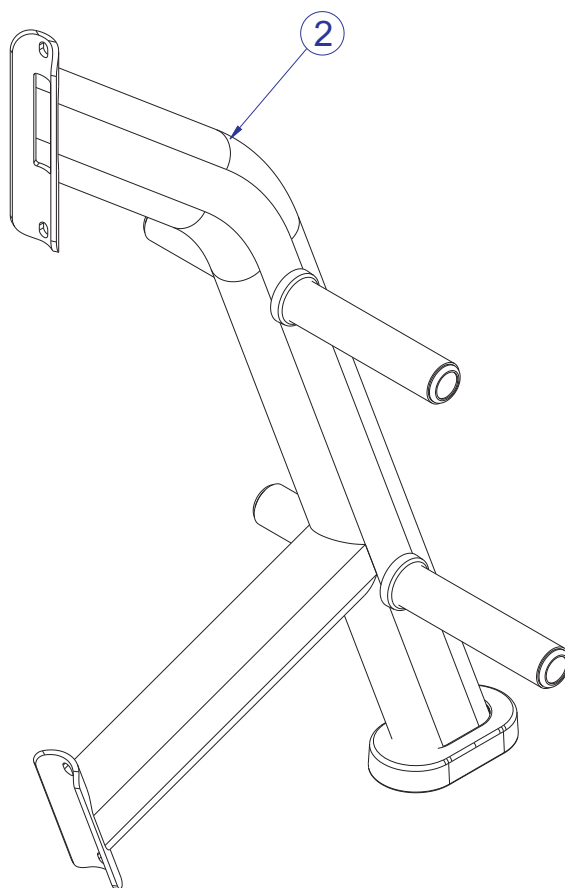

SIGNATURE SERIES
SOBWS

SIGNATURE OLYMPIC BENCH WEIGHT STORAGE

Customer Support Services
PARTS LIST

SOBWS SIGNATURE OLYMPIC BENCH WEIGHT STORAGE CONTENTS

| | PAGE |
|-------------------------------|------|
| COMPONENT ASSEMBLY | 3 |
| COMPONENT ASSEMBLY LEGEND | 4 |
| LEFT UPRIGHT ASSEMBLY | 5 |
| LEFT UPRIGHT ASSEMBLY LEGEND | 6 |
| RIGHT UPRIGHT ASSEMBLY | 7 |
| RIGHT UPRIGHT ASSEMBLY LEGEND | 8 |
| IMAGE | 9 |

NOTE: SUBSTITUTE PART NUMBERS ENDING WITH 'XX' WITH THE REQUIRED COLOR CODES.

FRAME

01 = WHITE
02 = PLATINUM
03 = BLACK

PADS

01 = BLACK
99 = CUSTOM

SOBWS SIGNATURE OLYMPIC BENCH WEIGHT STORAGE COMPONENT ASSEMBLY

SEE PAGE 4 FOR LEGEND

SOBWS SIGNATURE OLYMPIC BENCH WEIGHT STORAGE COMPONENT ASSEMBLY LEGEND

| ITEM NO. | QTY. | PART NO. | DESCRIPTION |
|----------|------|----------|---|
| 1 | 1 | 78532XX | PTD ASSY, SOBWS, LEFT UPRIGHT |
| 2 | 1 | 78533XX | PTD ASSY, SOBWS, RIGHT UPRIGHT |
| 3 | 1 | 8092701 | DECAL SHEET LBS |
| 4 | 1 | 8092601 | DECAL SHEET KG |
| 5 | 1 | 8137701 | DECAL, WARNING, HORIZ, MULTI-LANG SHEET |

SOBWS SIGNATURE OLYMPIC BENCH WEIGHT STORAGE LEFT UPRIGHT ASSEMBLY - 78532XX

SEE PAGE 6 FOR LEGEND

SOBWS SIGNATURE OLYMPIC BENCH WEIGHT STORAGE LEFT UPRIGHT ASSEMBLY LEGEND

| ITEM NO. | QTY. | PART NO. | DESCRIPTION |
|----------|------|----------|---|
| 1 | 1 | 78524XX | WLDMT, SOBWS, LEFT UPRIGHT |
| 2 | 1 | 7334001 | FOOT, 2.50 X 4.49 FLOV |
| 3 | 1 | 7340201 | COVER, FOOT - STRAIGHT |
| 4 | 2 | 3102514 | WASHER, FLAT 3/8" SAE ST ZN |
| 5 | 2 | 3242002 | NUT, M10 X 1.5 HEX NYLOCK |
| 6 | 2 | 3251202 | SCREW, M10 X1.5 X 25MM UNS HEX CS ST ZN |
| 7 | 4 | 8078001 | CAP, END 1.75 DIA RD 14-20 GA |
| 8 | 4 | 8094401 | RING, WT HORN |