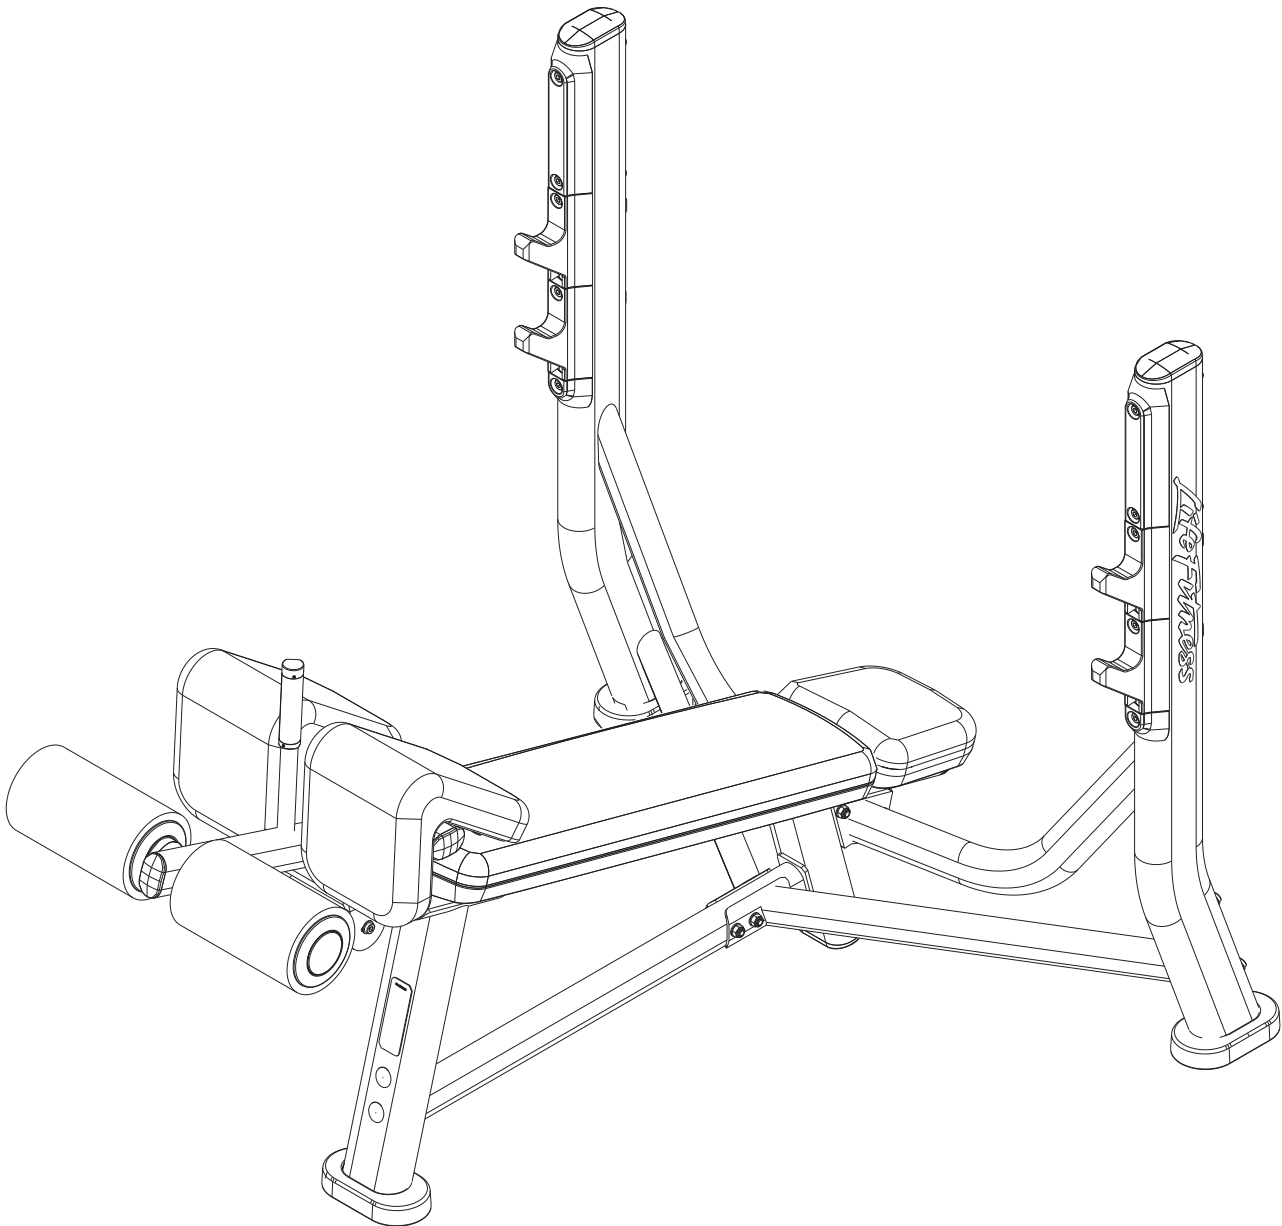

SIGNATURE SERIES  
SODB  
SIGNATURE OLYMPIC DECLINE BENCH

Customer Support Services  
PARTS LIST

# SODB SIGNATURE OLYMPIC DECLINE BENCH CONTENTS

---

	PAGE
COMPONENT ASSEMBLY	3
COMPONENT ASSEMBLY LEGEND	4
SUPPORT LEG ASSEMBLY	5
RIGHT UPRIGHT ASSEMBLY	6
RIGHT UPRIGHT ASSEMBLY LEGEND	7
LEFT UPRIGHT ASSEMBLY	8
LEFT UPRIGHT ASSEMBLY LEGEND	9
LEG SUPPORT ASSEMBLY	10
CENTER FRAME ASSEMBLY	11
IMAGE	12

## PADS

01 = BLACK  
99 = CUSTOM