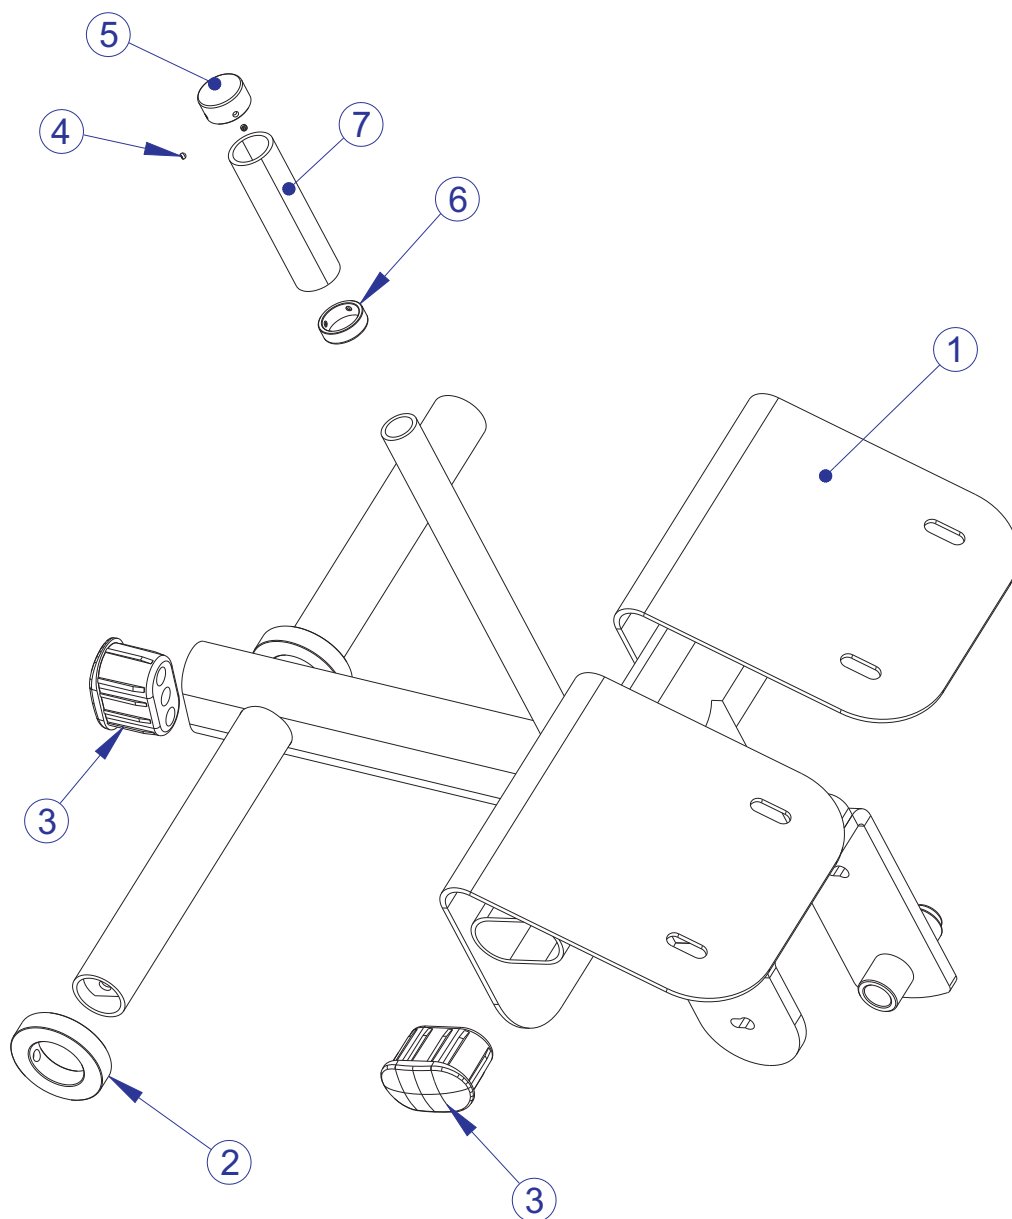

SODB SIGNATURE OLYMPIC DECLINE BENCH LEG SUPPORT ASSEMBLY - 79021XX

ITEM NO.	QTY.	PART NO.	DESCRIPTION
1	1	78965XX	WLDMT, SODB, LEG SUPPORT
2	2	7357901	SHAFT COLLAR, 1-1/2" ID ALUM
3	3	7800501	CAP, SML FLOV END
4	4	3247701	M4 X .7 HXS NO CUP ST BO
5	1	7662901	CAP, GRIP 1.25 OD
6	1	7662801	RING, GRIP 1.25 OD
7	1	7904001	GRIP, HAND, 1.00 I.D. X 4.50