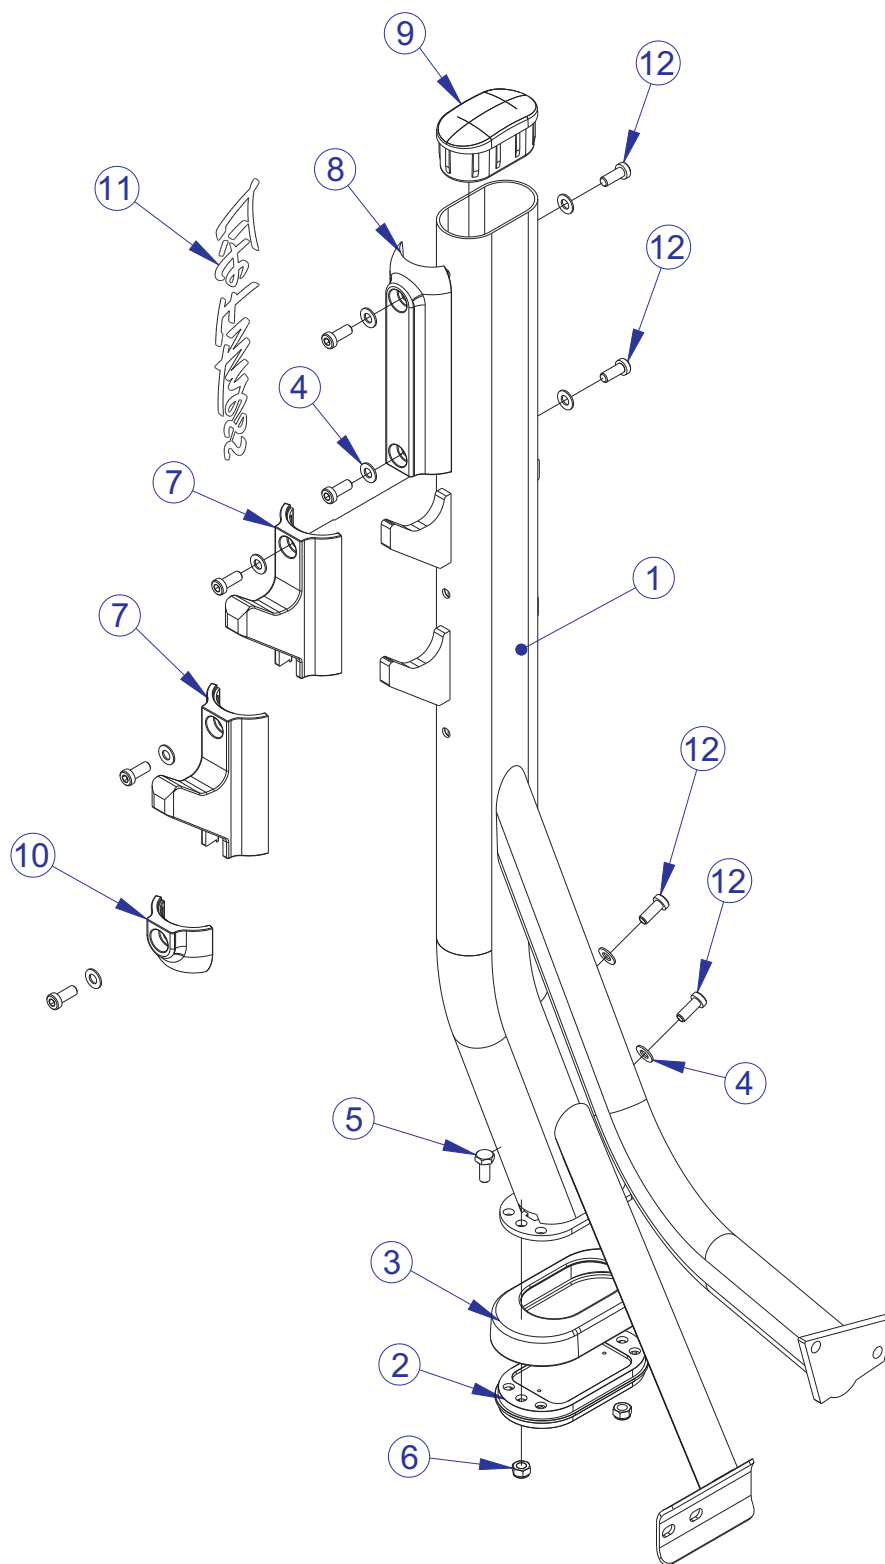

SODB SIGNATURE OLYMPIC DECLINE BENCH RIGHT UPRIGHT ASSEMBLY - 79016XX

SEE PAGE 7 FOR LEGEND

SODB SIGNATURE OLYMPIC DECLINE BENCH RIGHT UPRIGHT ASSEMBLY LEGEND

ITEM NO.	QTY.	PART NO.	DESCRIPTION
1	1	79016XX	PTD ASSY, SODB, UPRIGHT RIGHT
2	1	7763001	FOOT: 2.50 X 4.49
3	1	7340201	COVER, FOOT - STRAIGHT
4	9	3102514	WASHER, FLAT 3/8" SAE ST ZN
5	2	3251202	M10 X 1.5 X 25MM UNS HEX CS ST ZN
6	2	3242002	NUT, M10 X 1.5 HEX NYLOCK
7	2	7804501	HOOK, BAR CATCH, 10-0112-012, BNR
8	1	7804601	GUARD, BAR CATCH, 10-0112-013, BNR
9	1	7800401	CAP; LRG FLOV END
10	1	8077501	GUARD, BAR CATCH, LOWER, 10-0112-020, BNR
11	1	8003301	LABEL, LIFE FIT 2-1/2 X 15 SG, 10-0177-025, BNR
12	9	3256202	SCREW, M10 X 1.5 25MM ZN