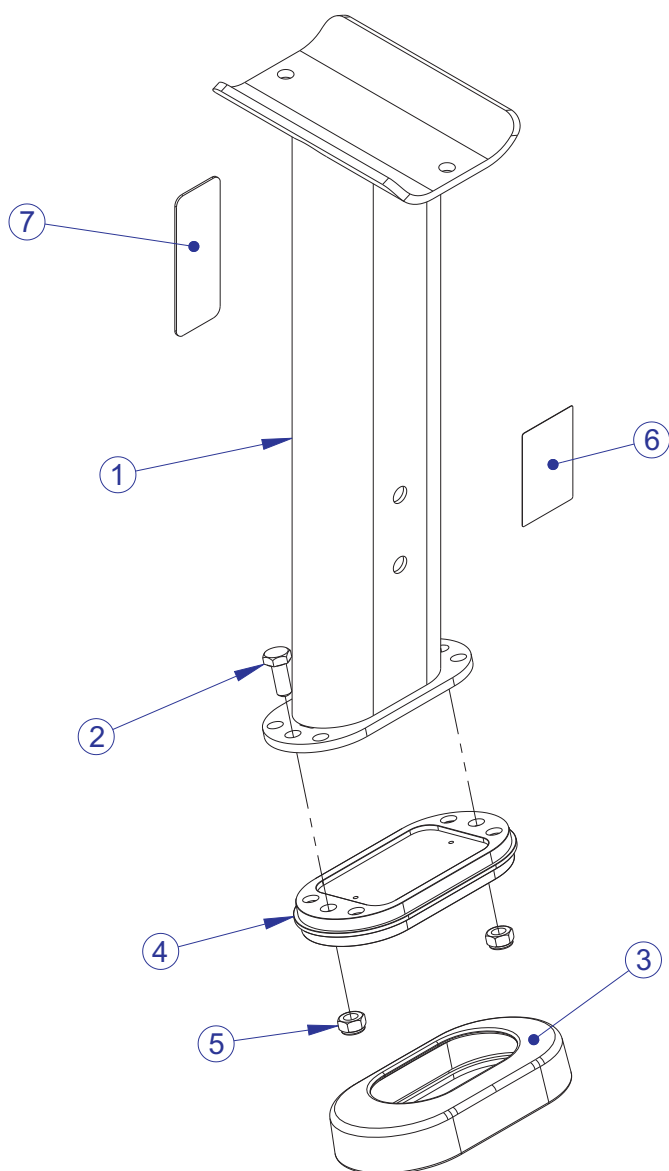

SODB SIGNATURE OLYMPIC DECLINE BENCH SUPPORT LEG ASSEMBLY - 79019XX

ITEM NO.	QTY.	PART NO.	DESCRIPTION
1	1	79019XX	PTD ASSY, SODB, SUPPORT LEG
2	2	3251202	M10 X 1.5 X 25MM UNS HEX CS ST ZN
3	1	7340201	COVER, FOOT - STRAIGHT
4	1	7763001	FOOT: 2.50 X 4.49
5	2	3242002	NUT, M10 X 1.5 HEX NYLOCK
6	1	8106801	LABEL, SERIAL NUMBER, LARGE, BNR
7	1	7002401	LABEL; V WARNING 4.5 X 1.625