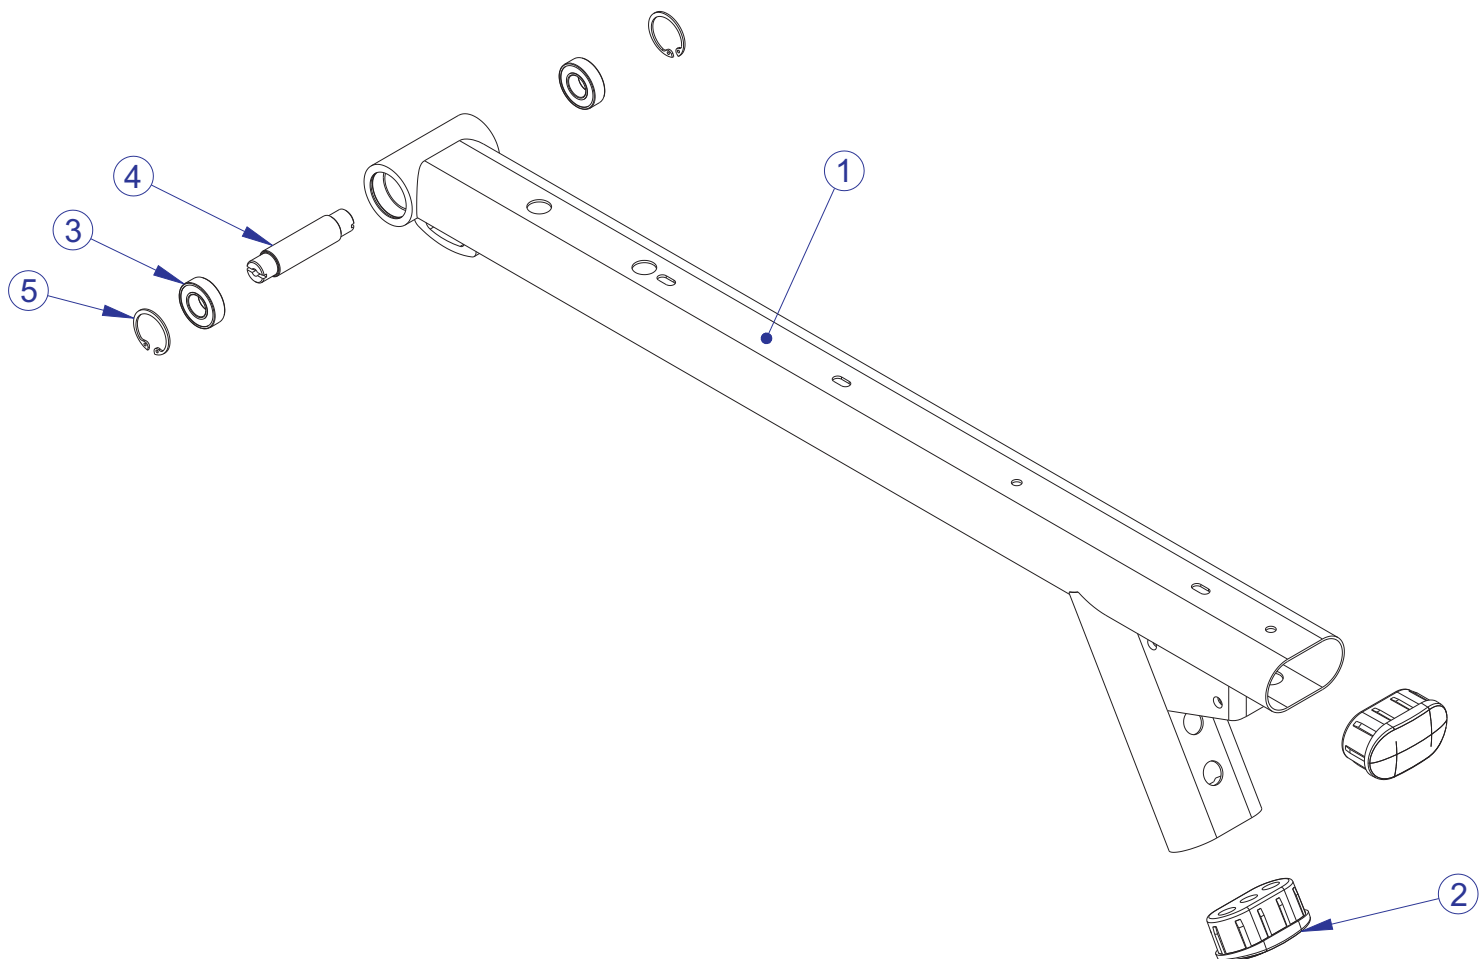

SODB SIGNATURE OLYMPIC DECLINE BENCH CENTER FRAME ASSEMBLY - 79020XX

ITEM NO.	QTY.	PART NO.	DESCRIPTION
1	1	78980XX	WLDMT, SODB, CENTER FRAME
2	2	7800401	CAP, LRG FLOV END
3	2	3235601	BEARING, 6205 BALL
4	1	8160701	SHAFT, AB PRIMARY PIVOT
5	2	3261001	RING, RETAIN, INT, 50MM NOM