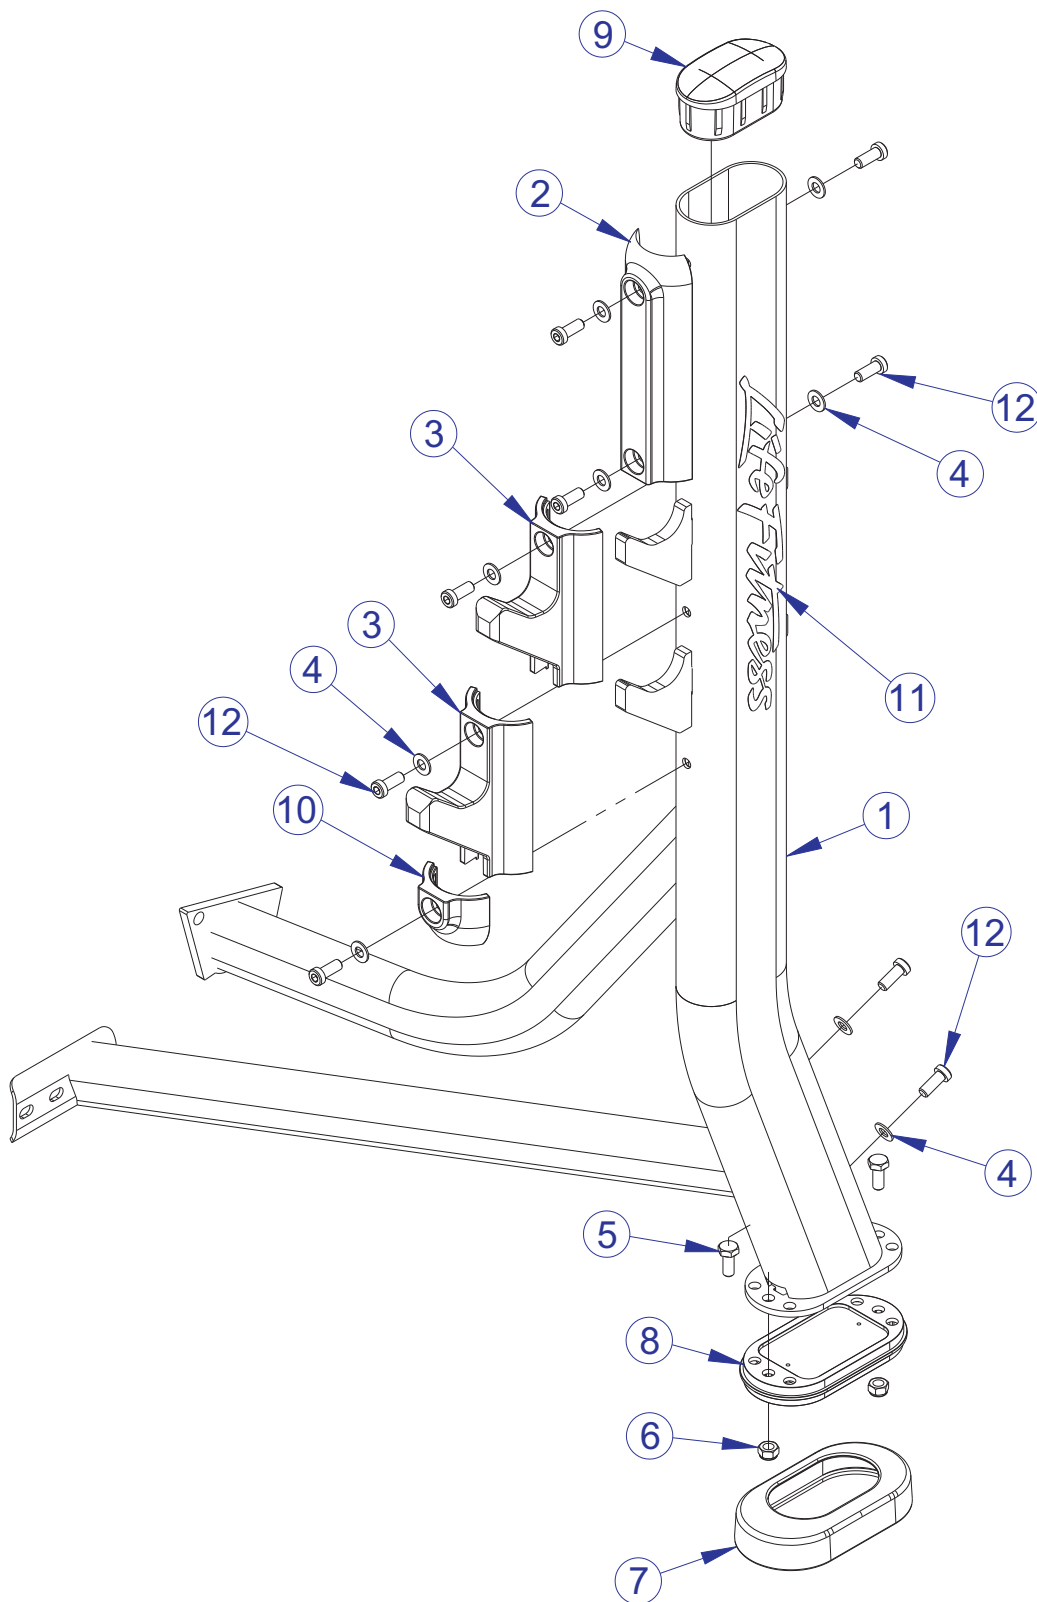

SODB SIGNATURE OLYMPIC DECLINE BENCH RIGHT UPRIGHT ASSEMBLY LEGEND

ITEM NO.	QTY.	PART NO.	DESCRIPTION
1	1	79016XX	PTD ASSY, SODB, UPRIGHT RIGHT
2	1	7763001	FOOT: 2.50 X 4.49
3	1	7340201	COVER, FOOT - STRAIGHT
4	9	3102514	WASHER, FLAT 3/8" SAE ST ZN
5	2	3251202	M10 X 1.5 X 25MM UNS HEX CS ST ZN
6	2	3242002	NUT, M10 X 1.5 HEX NYLOCK
7	2	7804501	HOOK, BAR CATCH, 10-0112-012, BNR
8	1	7804601	GUARD, BAR CATCH, 10-0112-013, BNR
9	1	7800401	CAP; LRG FLOV END
10	1	8077501	GUARD, BAR CATCH, LOWER, 10-0112-020, BNR
11	1	8003301	LABEL, LIFE FIT 2-1/2 X 15 SG, 10-0177-025, BNR
12	9	3256202	SCREW, M10 X 1.5 25MM ZN

SODB SIGNATURE OLYMPIC DECLINE BENCH LEFT UPRIGHT ASSEMBLY - 79018XX

SEE PAGE 9 FOR LEGEND