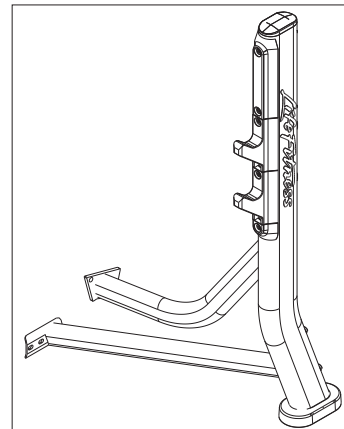

SODB SIGNATURE OLYMPIC DECLINE BENCH LEFT UPRIGHT ASSEMBLY LEGEND

ITEM NO.	QTY.	PART NO.	DESCRIPTION
1	1	79018XX	PTD ASSY, SODB, UPRIGHT LEFT
2	1	7804601	GUARD, BAR CATCH, 10-0112-013, BNR
3	2	7804501	HOOK, BAR CATCH, 10-0112-012, BNR
4	9	3102514	WASHER, FLAT 3/8" SAE ST ZN
5	2	3251202	M10 X 1.5 X 25MM UNS HEX CS ST ZN
6	2	3242002	NUT, M10 X 1.5 HEX NYLOCK
7	1	7340201	COVER, FOOT - STRAIGHT
8	1	7763001	FOOT: 2.50 X 4.49
9	1	7800401	CAP; LRG FLOV END
10	1	8077501	GUARD, BAR CATCH, LOWER, 10-0112-020, BNR
11	1	8003301	LABEL, LIFE FIT 2-1/2 X 15 SG, 10-0177-025, BNR
12	9	3256202	SCREW, M10 X 1.5 25MM ZN