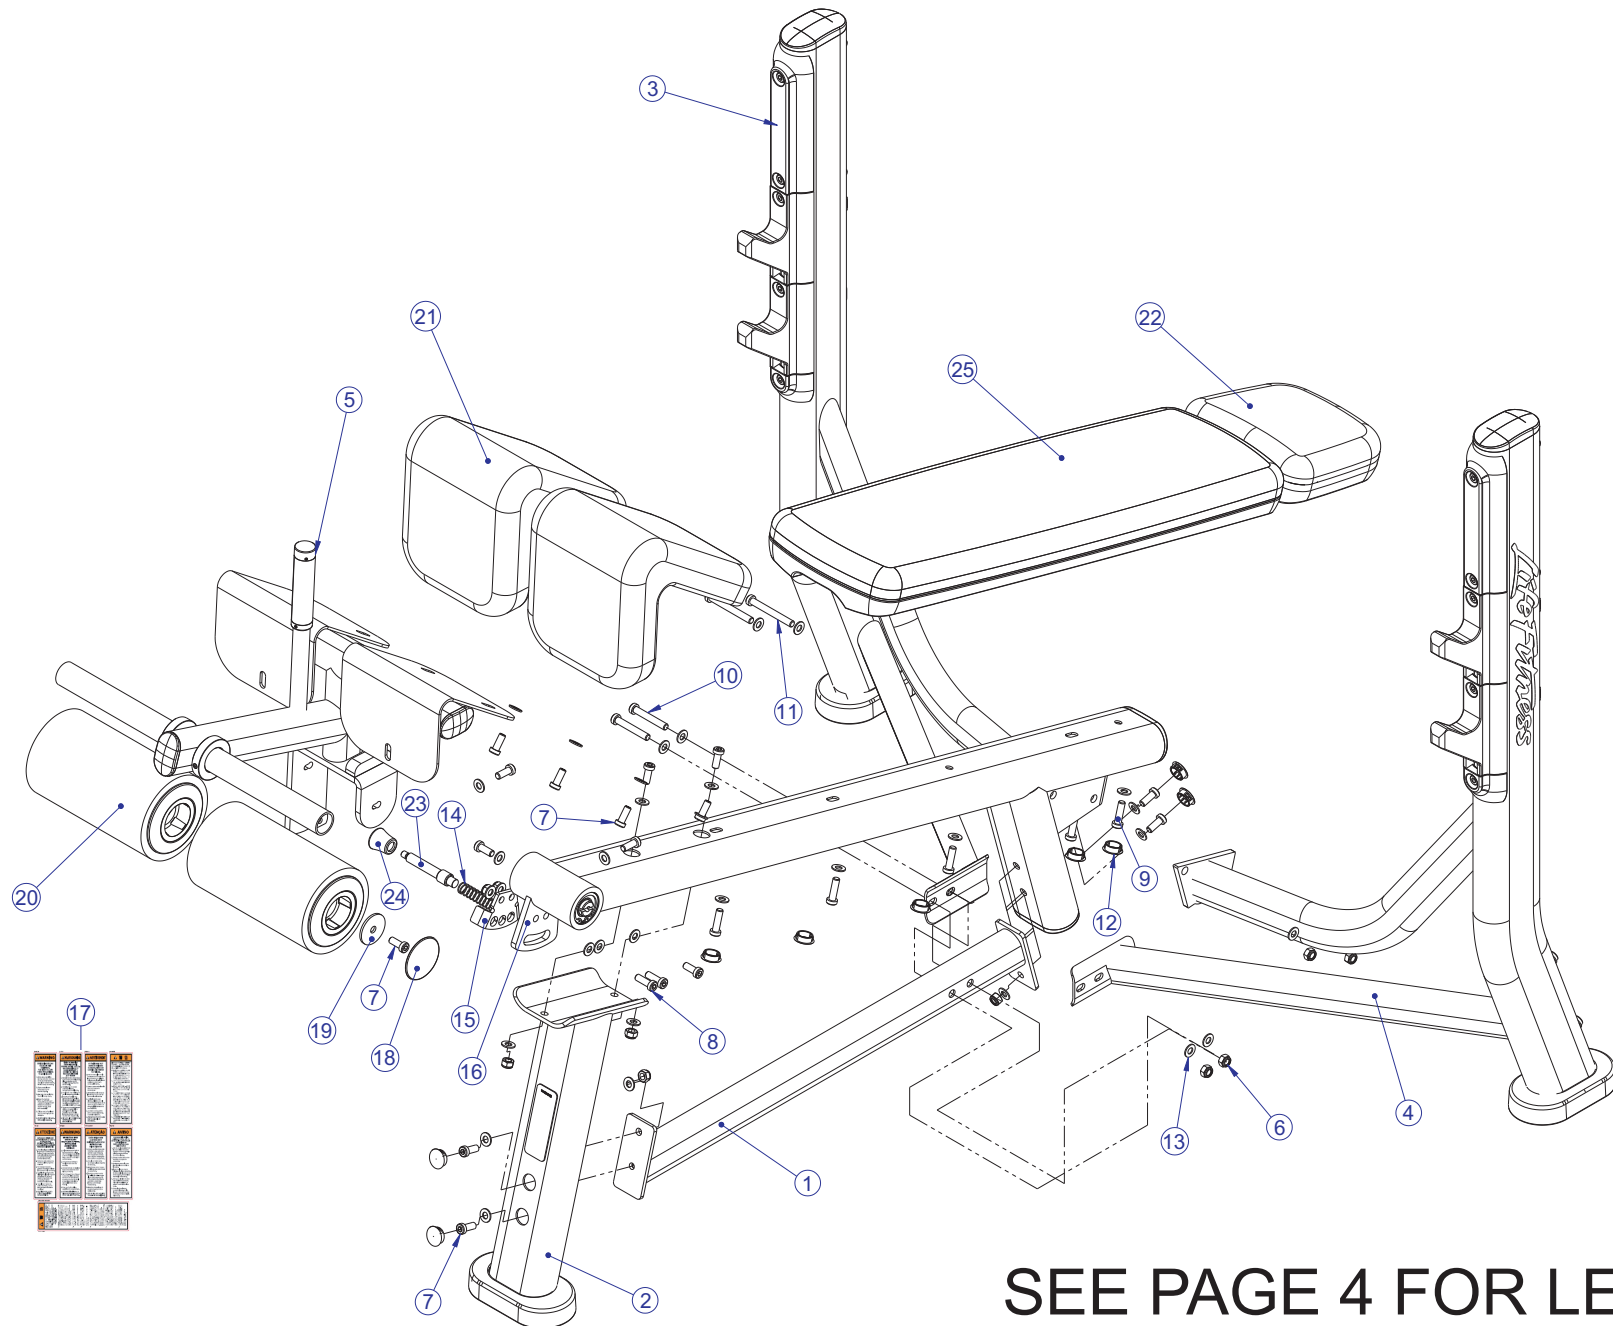

SODB SIGNATURE OLYMPIC DECLINE BENCH COMPONENT ASSEMBLY

SEE PAGE 4 FOR LEGEND

SODB SIGNATURE OLYMPIC DECLINE BENCH COMPONENT ASSEMBLY LEGEND

ITEM NO.	QTY.	PART NO.	DESCRIPTION
1	1	79015XX	WLDMT, SODB, CENTER SUPPORT
2	1	79019XX	PTD ASSY, SODB, SUPPORT LEG
3	1	79016XX	PTD ASSY, SODB, UPRIGHT RIGHT
4	1	79018XX	PTD ASSY, SODB, UPRIGHT LEFT
5	1	79021XX	PTD ASSY, SODB, LEG SUPPORT
6	10	3242002	NUT, M10 X 1.5 HEX NYLOCK
7	16	3256202	SCREW, M10 X1.5 25MM
8	2	3256203	SCREW, M10 X1.5 30MM
9	5	3256204	SCREW, M10 X1.5 35MM
10	2	3256210	SCREW, M10 X1.5 65MM
11	2	3256214	SCREW, M10 X1.5 85MM
12	9	3237403	PLUG, 1" HOLE
13	35	3102514	WASHER, FLAT 3/8" SAE ST ZN
14	1	7351501	SPRING; PULL PIN LARGE
15	1	8160901	BRKT, SELECTOR
16	1	79020XX	PTD ASSY, SODB, CENTER FRAME
17	1	8137801	DECAL, WARNING, VERT., MULTI-LANG SHEET
18	2	7308701	CAP, BEARING HOUSING
19	2	7322301	PLATE, 1.97 OD X .44 ID 10GA
20	2	74247XX	ASSY, ROLLER PAD - SHORT
21	2	78771XX	PAD, ANGLE, SHORT
22	1	78219XX	PAD, HEAD REST FLAT
23	1	7351301	PIN, PULL X 4.375
24	1	7351401	KNOB, TULIP STYLE
25	1	78218XX	PAD 36 X 11 FLAT