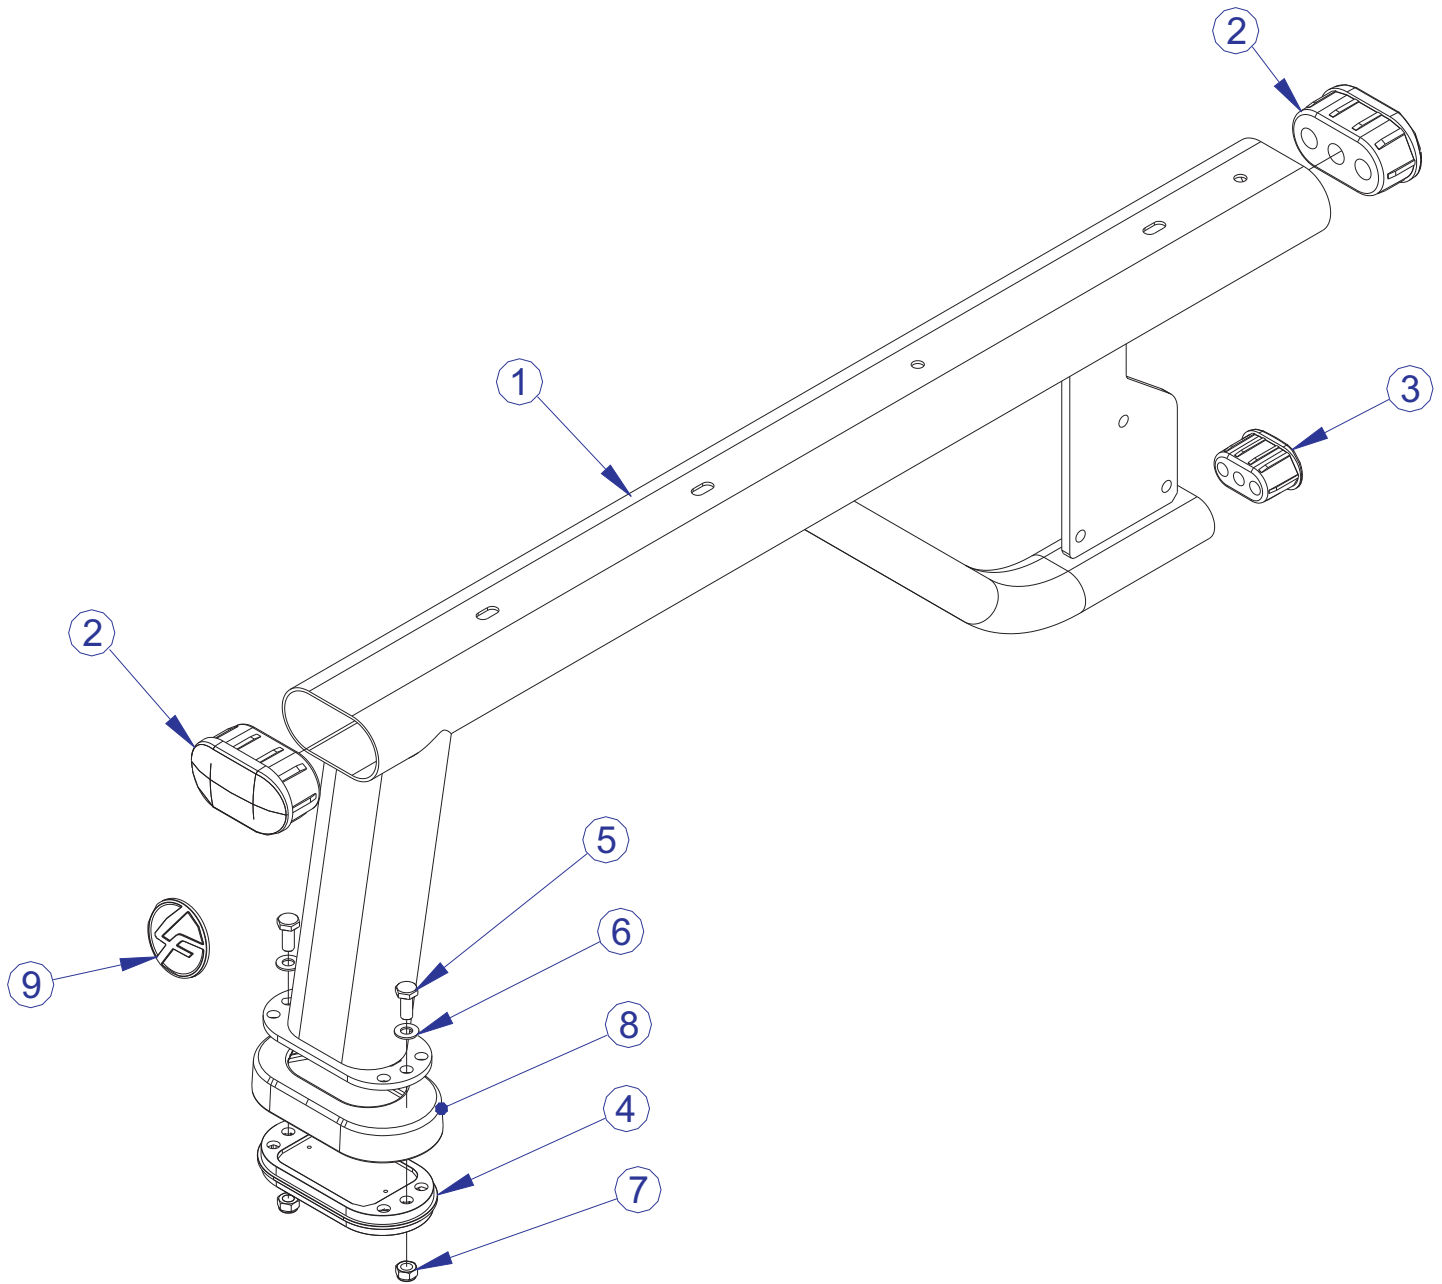

SOFB SIGNATURE OLYMPIC FLAT BENCH COMPONENT ASSEMBLY LEGEND

ITEM NO.	QTY.	PART NO.	DESCRIPTION
1	1	78521XX	PTD ASSY, SOFB, CENTER FRAME
2	1	78522XX	PTD ASSY, SOFB, UPRIGHT LEFT
3	1	78523XX	PTD ASSY, SOFB, UPRIGHT RIGHT
4	5	3256204	SCREW, M10 X1.5 35MM
5	4	3256206	SCREW, M10 X1.5 45MM
6	4	3242002	NUT, M10 X 1.5 HEX NYLOCK
7	1	78219XX	PAD, HEAD REST FLAT
8	1	78218XX	PAD 36 X 11 FLAT
9	13	3102514	WASHER, FLAT 3/8" SAE ST ZN
10	5	3237403	PLUG, 1" HOLE
11	1	8137701	DECAL, WARNING, HORIZ, MULTI-LANG SHEET

SOFB SIGNATURE OLYMPIC FLAT BENCH CENTER FRAME ASSEMBLY - 78521XX

SEE PAGE 6 FOR LEGEND