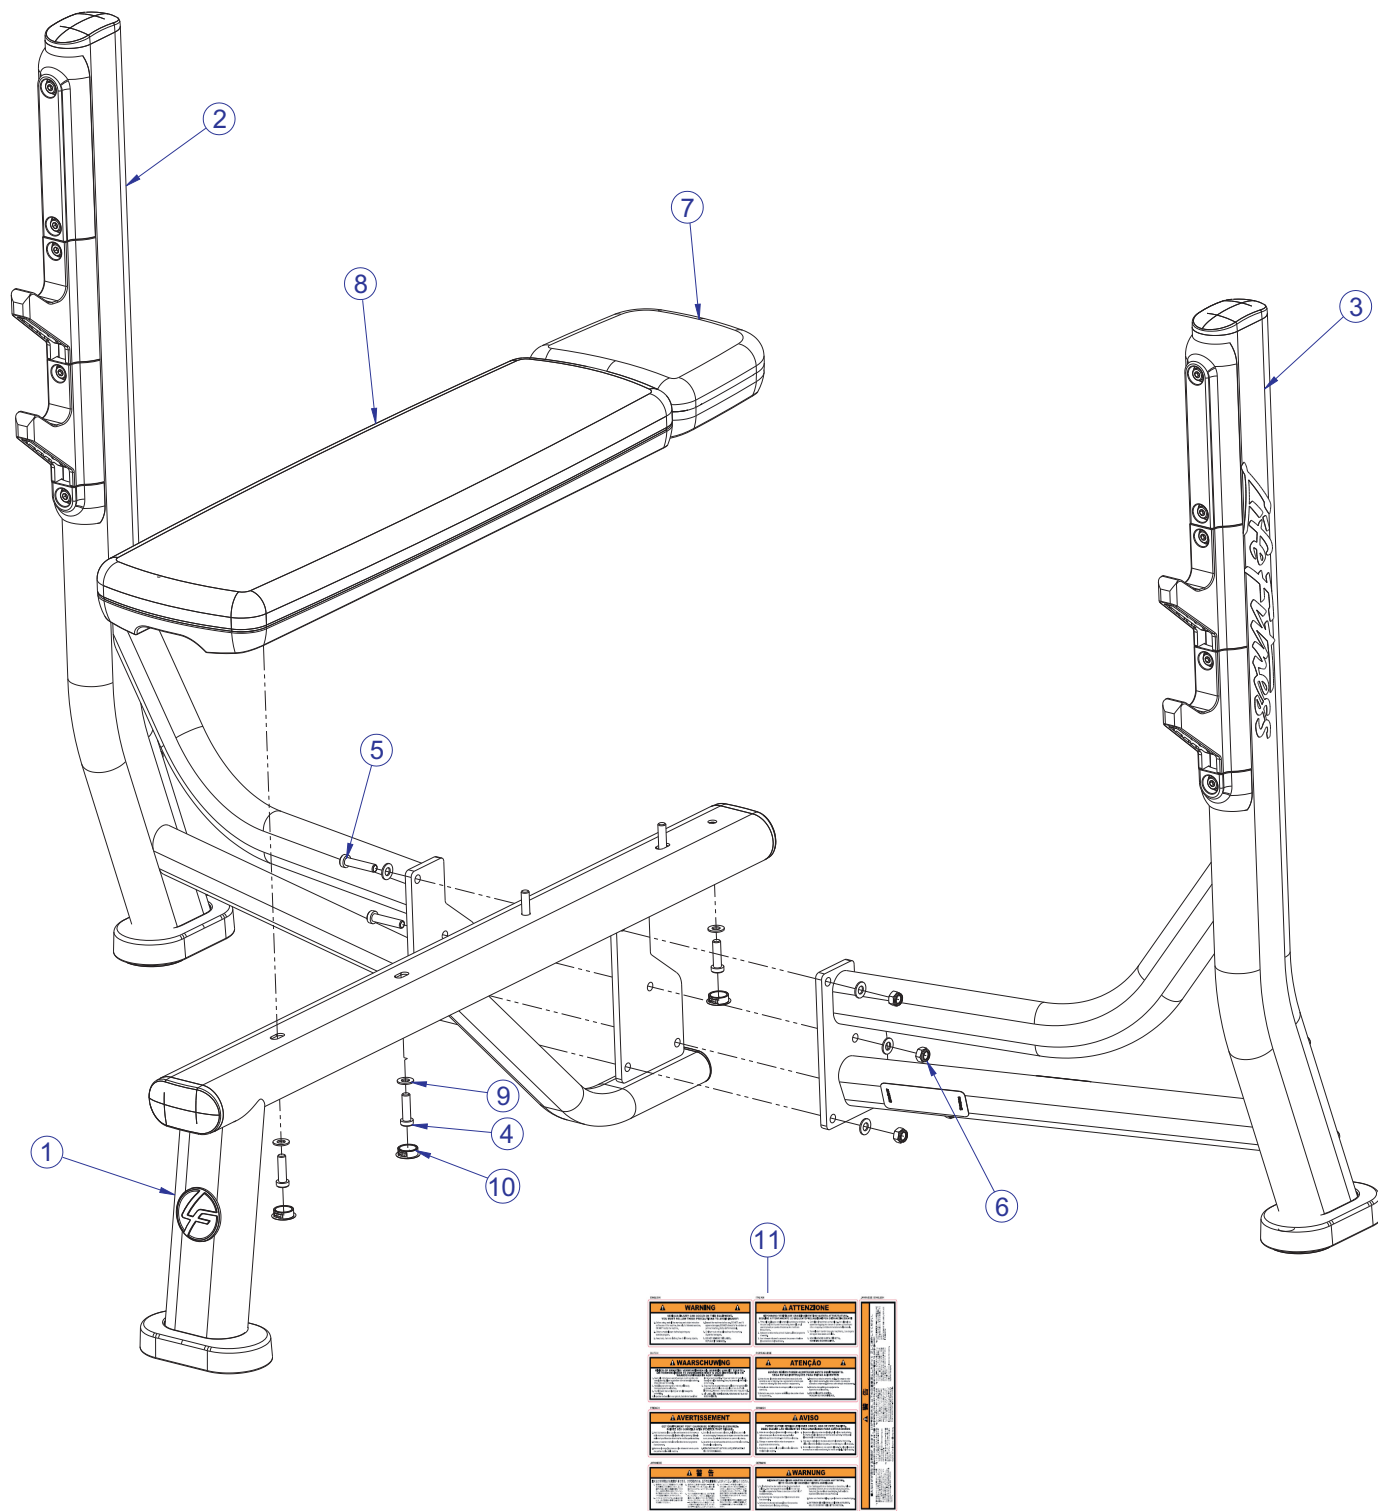

SOFB SIGNATURE OLYMPIC FLAT BENCH COMPONENT ASSEMBLY

SEE PAGE 4 FOR LEGEND

SOFB SIGNATURE OLYMPIC FLAT BENCH COMPONENT ASSEMBLY LEGEND

ITEM NO.	QTY.	PART NO.	DESCRIPTION
1	1	78521XX	PTD ASSY, SOFB, CENTER FRAME
2	1	78522XX	PTD ASSY, SOFB, UPRIGHT LEFT
3	1	78523XX	PTD ASSY, SOFB, UPRIGHT RIGHT
4	5	3256204	SCREW, M10 X1.5 35MM
5	4	3256206	SCREW, M10 X1.5 45MM
6	4	3242002	NUT, M10 X 1.5 HEX NYLOCK
7	1	78219XX	PAD, HEAD REST FLAT
8	1	78218XX	PAD 36 X 11 FLAT
9	13	3102514	WASHER, FLAT 3/8" SAE ST ZN
10	5	3237403	PLUG, 1" HOLE
11	1	8137701	DECAL, WARNING, HORIZ, MULTI-LANG SHEET