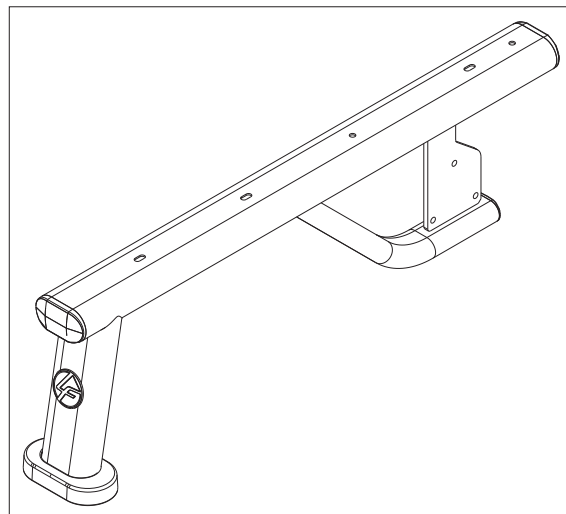

SOFB SIGNATURE OLYMPIC FLAT BENCH CENTER FRAME ASSEMBLY LEGEND

ITEM NO.	QTY.	PART NO.	DESCRIPTION
1	1	78039XX	WLDMT, SOFB, CENTER FRAME
2	2	7800401	CAP, LRG FLOV END
3	1	7800501	CAP, SML FLOV END
4	1	7334001	FOOT, 2.50 X 4.49 FLOV
5	2	3251202	SCREW, M10 X1.5 X 25MM UNS HEX CS ST ZN
6	2	3102514	WASHER, FLAT 3/8" SAE ST ZN
7	2	3242002	NUT, M10 X 1.5 HEX NYLOCK
8	1	7340201	COVER, FOOT - STRAIGHT
9	1	AK58-00245-0000	MEDALLION;"BUG"; PUR