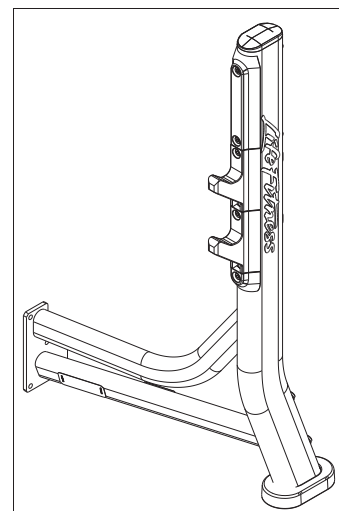

SOFB SIGNATURE OLYMPIC FLAT BENCH RIGHT UPRIGHT ASSEMBLY LEGEND

ITEM NO.	QTY.	PART NO.	DESCRIPTION
1	1	78523XX	PTD ASSY, SOFB, UPRIGHT RIGHT
2	11	3102514	WASHER, FLAT 3/8" SAE ST ZN
3	9	3256202	SCREW, M10 X1.5 25MM
4	2	3251202	SCREW, M10 X1.5 X 25MM UNS HEX CS ST ZN
5	2	3242002	NUT, M10 X 1.5 HEX NYLOCK
6	1	7334001	FOOT, 2.50 X 4.49 FLOV
7	1	7340201	COVER, FOOT - STRAIGHT
8	1	7800401	CAP, LRG FLOV END
9	2	7804501	HOOK, BAR CATCH
10	1	7804601	GUARD, BAR CATCH
11	1	8077501	GUARD, BAR CATCH, LOWER
12	1	8003301	LABEL, LIFE FIT 2-1/2 X 15 SG
13	1	8106801	LABEL, SERIAL NUMBER, LARGE
14	1	7002501	LABEL, H WARNING 4.5 X 1.625