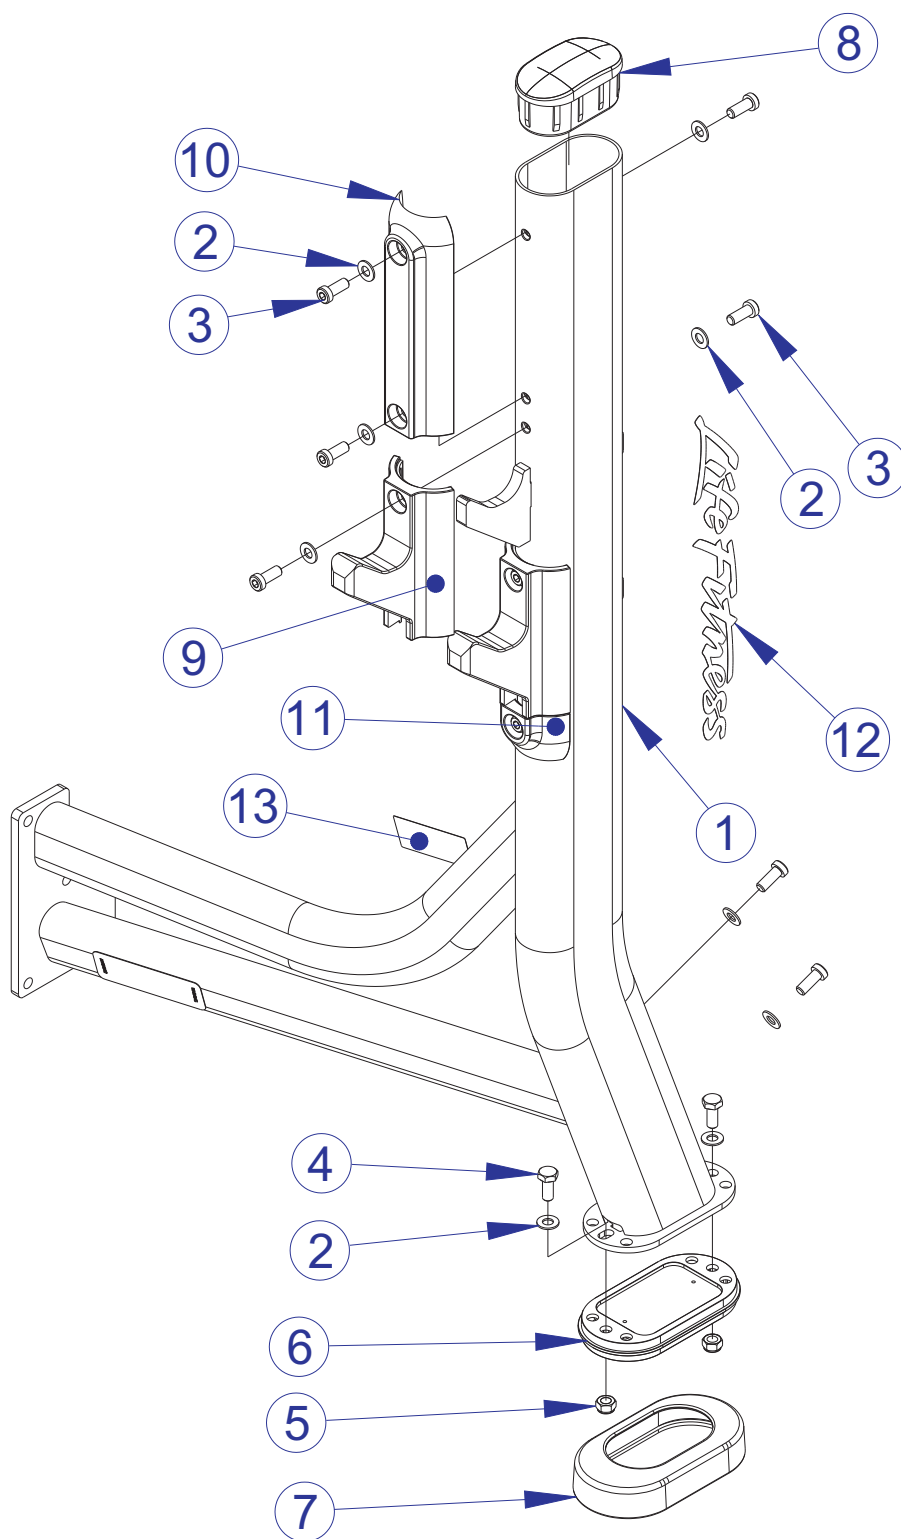

SOFB SIGNATURE OLYMPIC FLAT BENCH RIGHT UPRIGHT ASSEMBLY - 78523XX

SEE PAGE 10 FOR LEGEND