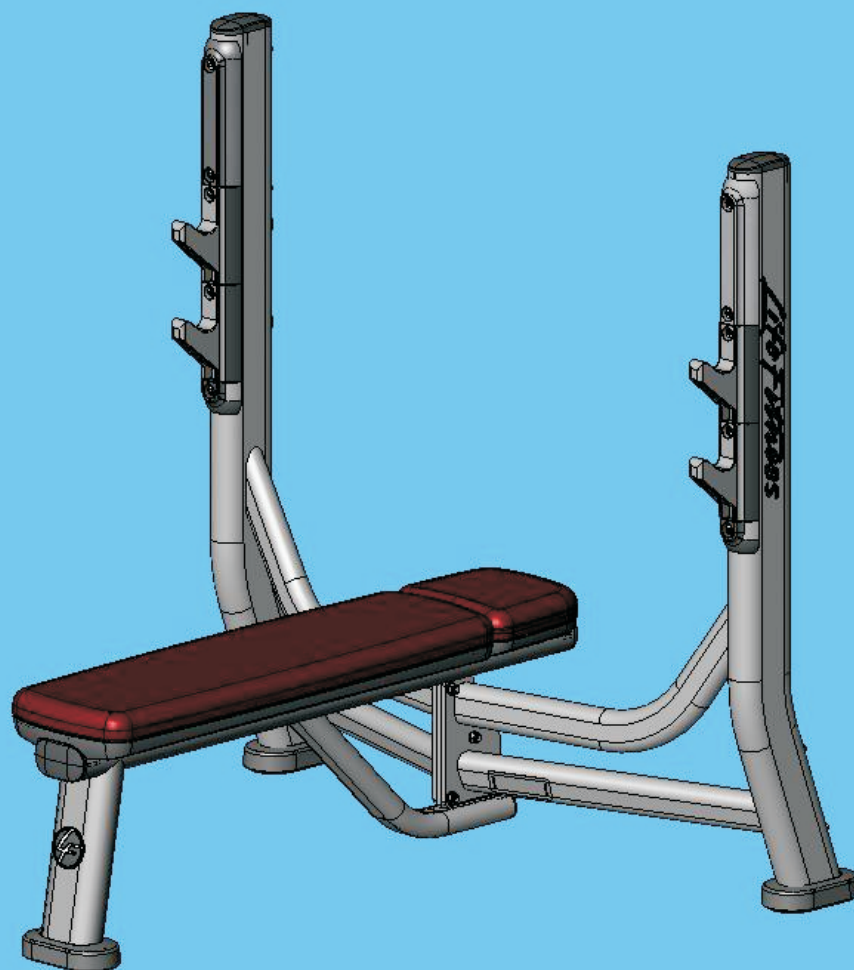

SOFB SIGNATURE OLYMPIC FLAT BENCH IMAGE