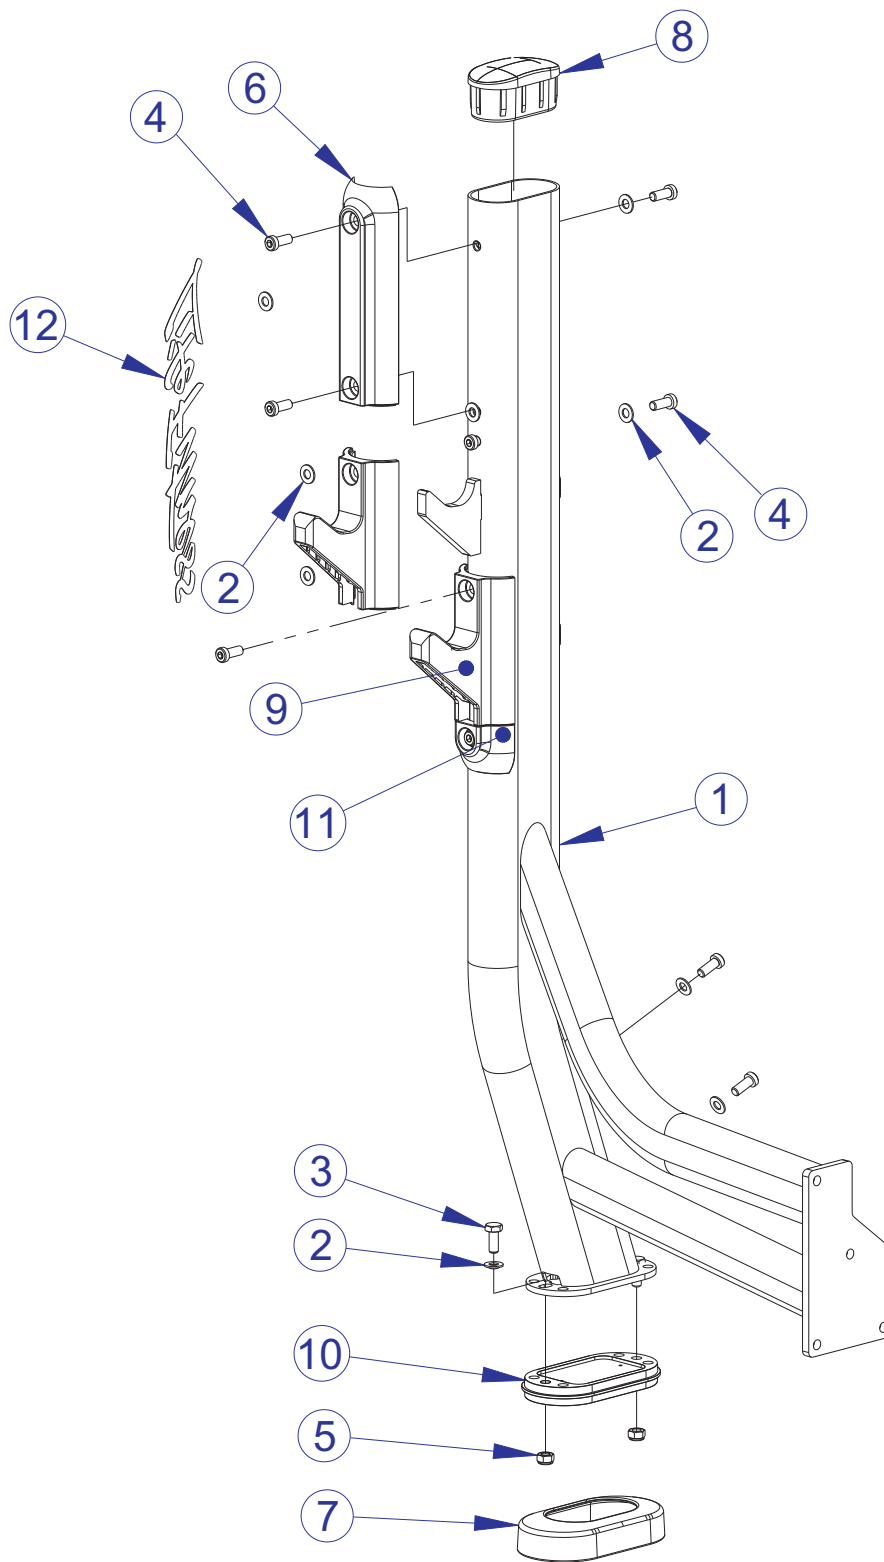

SOFB SIGNATURE OLYMPIC FLAT BENCH LEFT UPRIGHT ASSEMBLY - 78522XX

SEE PAGE 8 FOR LEGEND