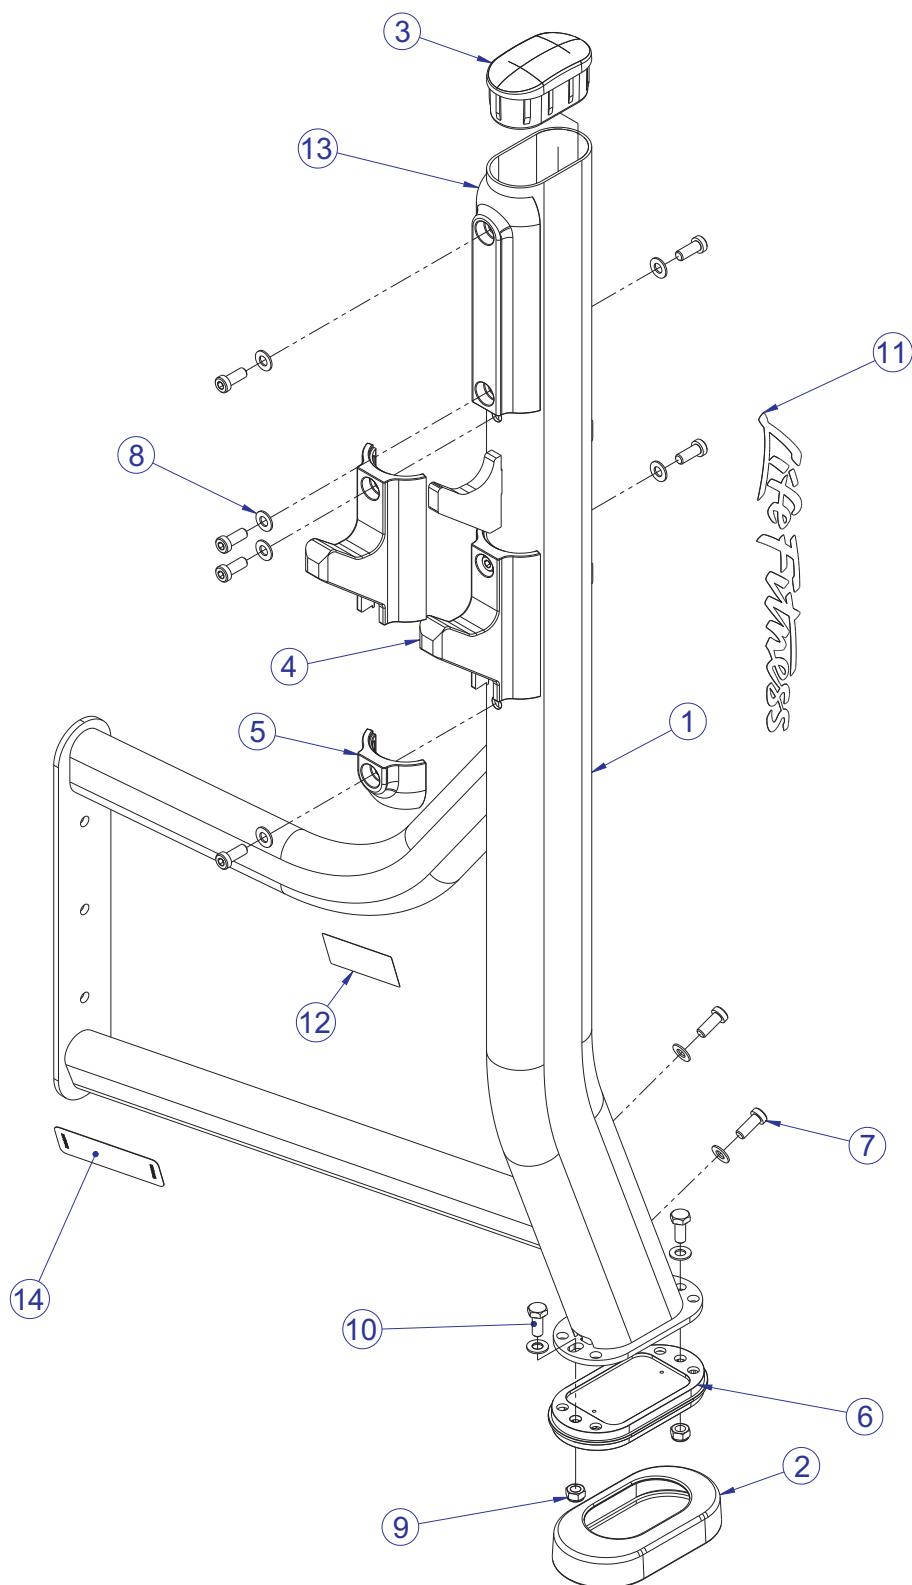

SIGNATURE SERIES
SOIB
SIGNATURE OLYMPIC INCLINE BENCH

Customer Support Services
PARTS LIST

SOIB SIGNATURE OLYMPIC INCLINE BENCH CONTENTS

	PAGE
COMPONENT ASSEMBLY	3
COMPONENT ASSEMBLY LEGEND	4
RIGHT UPRIGHT ASSEMBLY	5
RIGHT UPRIGHT ASSEMBLY LEGEND	6
LEFT UPRIGHT ASSEMBLY	7
LEFT UPRIGHT ASSEMBLY LEGEND	8
CENTER FRAME ASSEMBLY	9
CENTER FRAME ASSEMBLY LEGEND	10
IMAGE	11

NOTE: SUBSTITUTE PART NUMBERS ENDING WITH 'XX' WITH THE REQUIRED COLOR CODES.

FRAME

01 = WHITE
02 = PLATINUM
03 = BLACK

PADS

01 = BLACK
99 = CUSTOM

SOIB SIGNATURE OLYMPIC INCLINE BENCH COMPONENT ASSEMBLY

SEE PAGE 4 FOR LEGEND

SOIB SIGNATURE OLYMPIC INCLINE BENCH COMPONENT ASSEMBLY LEGEND

ITEM NO.	QTY.	PART NO.	DESCRIPTION
1	1	78442XX	PTD ASSY, SOIB, RT UPRIGHT
2	1	78437XX	PTD ASSY, SOIB, LEFT UPRIGHT
3	1	78431XX	PTD ASSY, SOIB, CENTER FRAME
4	1	78138XX	PAD, 10 X 16 TAPERED CONVEX
5	6	3237403	PLUG, 1" HOLE
6	1	78140XX	PAD, 24 X 11 FLAT
7	1	78219XX	PAD, HEAD REST, FLAT
8	1	3260805	BOLT, M10-1.5 X 95MM, 10-0122-025, BNR
9	13	3102514	WASHER, FLAT 3/8" SAE ST ZN
10	3	3256215	SCREW, M10 X 1.5 90MM ZN
11	6	LEA3256204	SCREW, M10 X 1.5 35MM ZN
12	1	8137701	DECAL, WARNING, HORIZ, MULTI-LANG SHEET
13	3	3242002	NUT, M10 X 1.5 HEX NYLOCK

SOIB SIGNATURE OLYMPIC INCLINE BENCH RIGHT UPRIGHT ASSEMBLY - 78442XX

SEE PAGE 6 FOR LEGEND

SOIB SIGNATURE OLYMPIC INCLINE BENCH RIGHT UPRIGHT ASSEMBLY LEGEND

ITEM NO.	QTY.	PART NO.	DESCRIPTION
1	1	78442XX	PTD ASSY, SOIB, RT UPRIGHT
2	1	7340201	COVER, FOOT - STRAIGHT
3	1	7800401	CAP, LRG FLOV END
4	2	7804501	HOOK, BAR CATCH
5	1	8077501	GUARD, BAR CATCH, LOWER
6	1	7334001	FOOT, 2.50 X 4.49 FLOV
7	9	3256202	SCREW, M10 X1.5 25MM
8	11	3102514	WASHER, FLAT 3/8" SAE ST ZN
9	2	3242002	NUT, M10 X 1.5 HEX NYLOCK
10	2	3251202	SCREW, M10 X1.5 X 25MM UNS HEX CS ST ZN
11	1	8003301	LABEL, LIFE FIT 2-1/2 X 15 SG
12	1	8106801	LABEL, SERIAL NUMBER, LARGE
13	1	7804601	GUARD, BAR CATCH
14	1	LEA7002501	LABEL, H WARNING 4.5 X 1.625