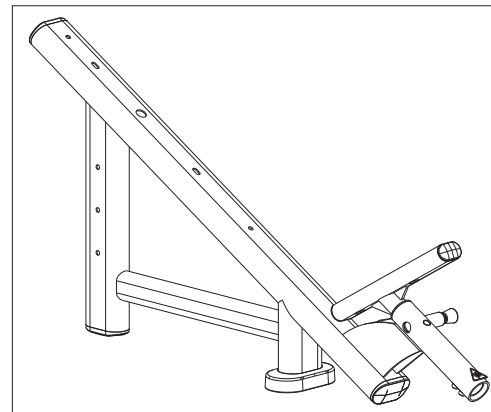

SOIB SIGNATURE OLYMPIC INCLINE BENCH LEFT UPRIGHT ASSEMBLY - 78437XX

SEE PAGE 6 FOR LEGEND

SOIB SIGNATURE OLYMPIC INCLINE BENCH LEFT UPRIGHT ASSEMBLY LEGEND

ITEM NO.	QTY.	PART NO.	DESCRIPTION
1	1	78437XX	PTD ASSY, SOIB, LEFT UPRIGHT
2	11	3102514	WASHER, FLAT 3/8" SAE ST ZN
3	2	3242002	NUT, M10 X 1.5 HEX NYLOCK
4	9	3256202	SCREW, M10 X1.5 25MM
5	2	3251202	SCREW, M10 X1.5 X 25MM UNS HEX CS ST ZN
6	1	7334001	FOOT, 2.50 X 4.49 FLOV
7	1	7340201	COVER, FOOT - STRAIGHT
8	1	7800401	CAP, LRG FLOV END
9	2	7804501	HOOK, BAR CATCH
10	1	7804601	GUARD, BAR CATCH
11	1	8077501	GUARD, BAR CATCH, LOWER
12	1	8003301	LABEL, LIFE FIT 2-1/2 X 15 SG

SOIB SIGNATURE OLYMPIC INCLINE BENCH CENTER FRAME ASSEMBLY - 78431XX

SEE PAGE 10 FOR LEGEND

SOIB SIGNATURE OLYMPIC INCLINE BENCH CENTER FRAME ASSEMBLY LEGEND

ITEM #	QTY.	PART NO.	DESCRIPTION
1	1	78431XX	PTD ASSY, SOIB, CENTER FRAME
2	1	78487XX	PTD. ASSY, SOIB, SEAT
3	1	LEA7763001	FOOT, 2.50 X 4.49 FLOV
4	1	7340201	COVER, FOOT - STRAIGHT
5	3	7800401	CAP, LRG FLOV END
6	2	3242002	NUT, M10 X 1.5 HEX NYLOCK
7	2	3251202	SCREW, M10 X1.5 X 25MM UNS HEX CS ST ZN
8	2	3102514	WASHER, FLAT 3/8" SAE ST ZN
9	2	8087201	BUSHING, SLIP TUBE, PLASTIC, 55.3MM O.D. X 45.2MM I.D.
10	1	8039501	LABEL, WARNING, SM. TRIANGLE
11	1	7351301	PIN, PULL
12	1	7351501	SPRING; PULL PIN LARGE
13	1	7351401	KNOB, TULIP STYLE
14	1	8153501	KEY, SOIB, SEAT ADJ.
15	2	3251703	SCREW, M10 X1.5 30MM