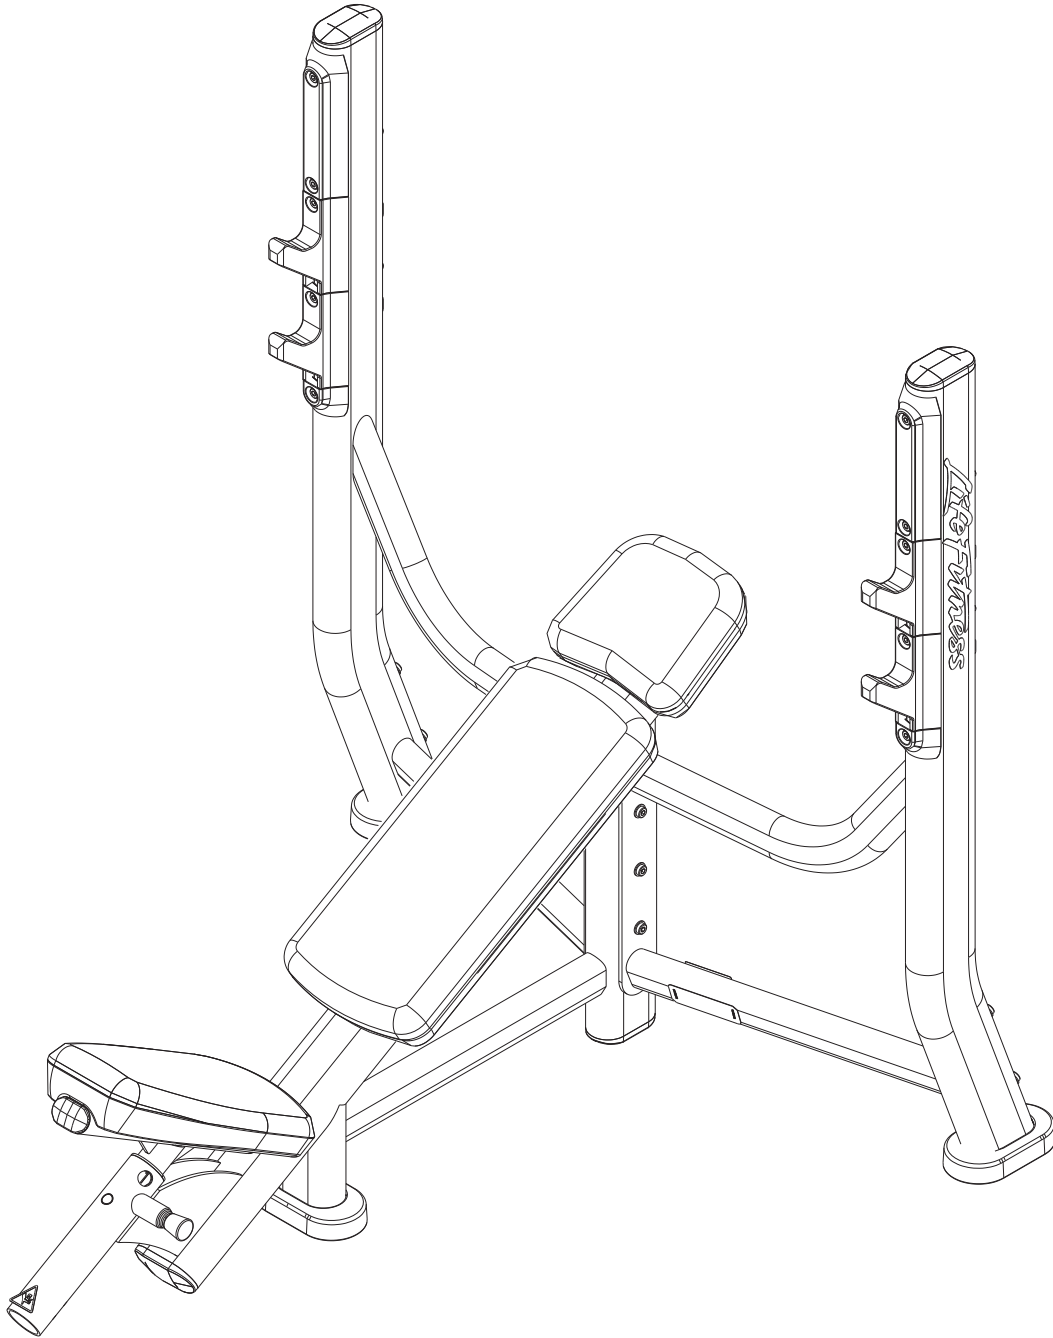

SIGNATURE SERIES
SOIB
SIGNATURE OLYMPIC INCLINE BENCH

Customer Support Services
PARTS LIST

SOIB SIGNATURE OLYMPIC INCLINE BENCH CONTENTS

	PAGE
COMPONENT ASSEMBLY	3
COMPONENT ASSEMBLY LEGEND	4
RIGHT UPRIGHT ASSEMBLY	5
RIGHT UPRIGHT ASSEMBLY LEGEND	6
LEFT UPRIGHT ASSEMBLY	7
LEFT UPRIGHT ASSEMBLY LEGEND	8
CENTER FRAME ASSEMBLY	9
CENTER FRAME ASSEMBLY LEGEND	10
IMAGE	11

NOTE: SUBSTITUTE PART NUMBERS ENDING WITH 'XX' WITH THE REQUIRED COLOR CODES.

FRAME

01 = WHITE
02 = PLATINUM
03 = BLACK

PADS

01 = BLACK
99 = CUSTOM

SOIB SIGNATURE OLYMPIC INCLINE BENCH COMPONENT ASSEMBLY

SEE PAGE 4 FOR LEGEND

SOIB SIGNATURE OLYMPIC INCLINE BENCH COMPONENT ASSEMBLY LEGEND

ITEM NO.	QTY.	PART NO.	DESCRIPTION
1	1	78442XX	PTD ASSY, SOIB, RT UPRIGHT
2	1	78437XX	PTD ASSY, SOIB, LEFT UPRIGHT
3	1	78431XX	PTD ASSY, SOIB, CENTER FRAME
4	1	78138XX	PAD, 10 X 16 TAPERED CONVEX
5	6	3237403	PLUG, 1" HOLE
6	1	78140XX	PAD, 24 X 11 FLAT
7	1	78219XX	PAD, HEAD REST, FLAT
8	1	3260805	BOLT, M10-1.5 X 95MM, 10-0122-025, BNR
9	13	3102514	WASHER, FLAT 3/8" SAE ST ZN
10	3	3256215	SCREW, M10 X 1.5 90MM ZN
11	6	LEA3256204	SCREW, M10 X 1.5 35MM ZN
12	1	8137701	DECAL, WARNING, HORIZ, MULTI-LANG SHEET
13	3	3242002	NUT, M10 X 1.5 HEX NYLOCK

SOIB SIGNATURE OLYMPIC INCLINE BENCH RIGHT UPRIGHT ASSEMBLY - 78442XX

SEE PAGE 6 FOR LEGEND

SOIB SIGNATURE OLYMPIC INCLINE BENCH RIGHT UPRIGHT ASSEMBLY LEGEND

ITEM NO.	QTY.	PART NO.	DESCRIPTION
1	1	78442XX	PTD ASSY, SOIB, RT UPRIGHT
2	1	7340201	COVER, FOOT - STRAIGHT
3	1	7800401	CAP, LRG FLOV END
4	2	7804501	HOOK, BAR CATCH
5	1	8077501	GUARD, BAR CATCH, LOWER
6	1	7334001	FOOT, 2.50 X 4.49 FLOV
7	9	3256202	SCREW, M10 X1.5 25MM
8	11	3102514	WASHER, FLAT 3/8" SAE ST ZN
9	2	3242002	NUT, M10 X 1.5 HEX NYLOCK
10	2	3251202	SCREW, M10 X1.5 X 25MM UNS HEX CS ST ZN
11	1	8003301	LABEL, LIFE FIT 2-1/2 X 15 SG
12	1	8106801	LABEL, SERIAL NUMBER, LARGE
13	1	7804601	GUARD, BAR CATCH
14	1	LEA7002501	LABEL, H WARNING 4.5 X 1.625