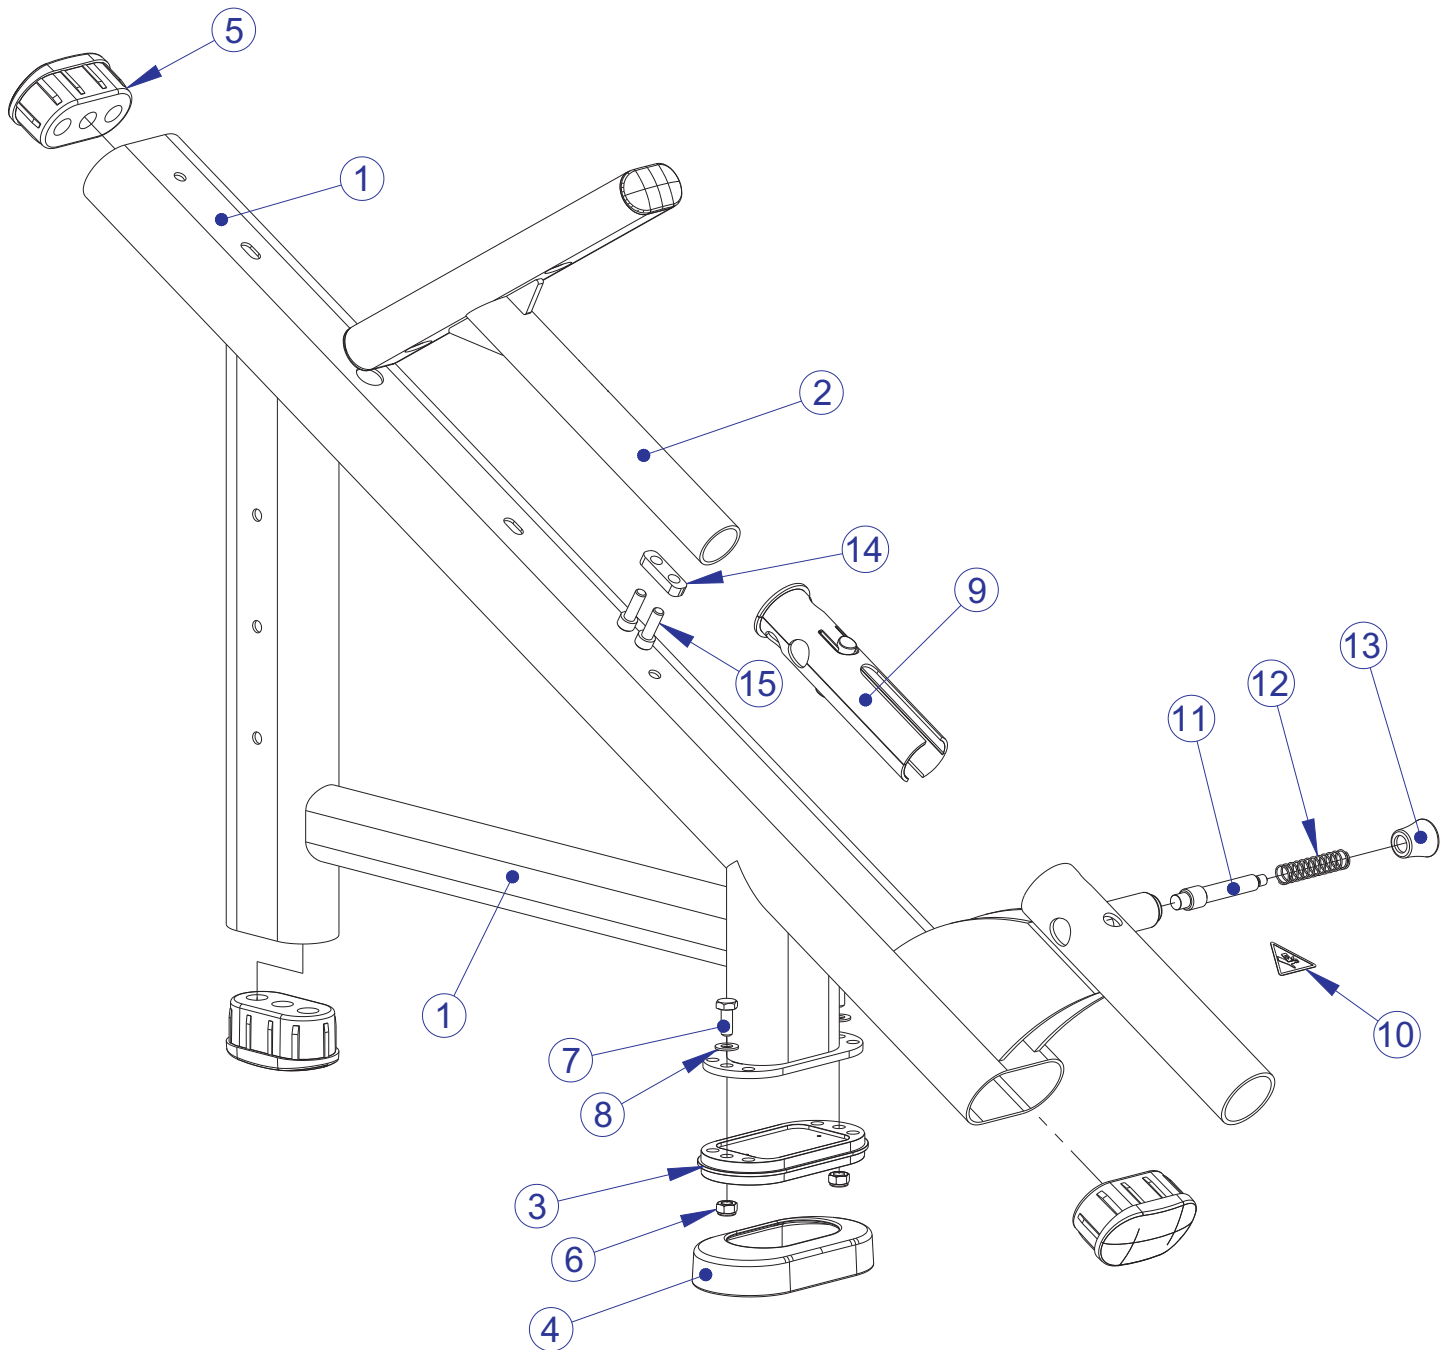

SOIB SIGNATURE OLYMPIC INCLINE BENCH LEFT UPRIGHT ASSEMBLY - 78437XX

SEE PAGE 6 FOR LEGEND

SOIB SIGNATURE OLYMPIC INCLINE BENCH LEFT UPRIGHT ASSEMBLY LEGEND

ITEM NO.	QTY.	PART NO.	DESCRIPTION
1	1	78437XX	PTD ASSY, SOIB, LEFT UPRIGHT
2	11	3102514	WASHER, FLAT 3/8" SAE ST ZN
3	2	3242002	NUT, M10 X 1.5 HEX NYLOCK
4	9	3256202	SCREW, M10 X1.5 25MM
5	2	3251202	SCREW, M10 X1.5 X 25MM UNS HEX CS ST ZN
6	1	7334001	FOOT, 2.50 X 4.49 FLOV
7	1	7340201	COVER, FOOT - STRAIGHT
8	1	7800401	CAP, LRG FLOV END
9	2	7804501	HOOK, BAR CATCH
10	1	7804601	GUARD, BAR CATCH
11	1	8077501	GUARD, BAR CATCH, LOWER
12	1	8003301	LABEL, LIFE FIT 2-1/2 X 15 SG

SOIB SIGNATURE OLYMPIC INCLINE BENCH CENTER FRAME ASSEMBLY - 78431XX

SEE PAGE 10 FOR LEGEND

SOIB SIGNATURE OLYMPIC INCLINE BENCH CENTER FRAME ASSEMBLY LEGEND

ITEM #	QTY.	PART NO.	DESCRIPTION
1	1	78431XX	PTD ASSY, SOIB, CENTER FRAME
2	1	78487XX	PTD. ASSY, SOIB, SEAT
3	1	LEA7763001	FOOT, 2.50 X 4.49 FLOV
4	1	7340201	COVER, FOOT - STRAIGHT
5	3	7800401	CAP, LRG FLOV END
6	2	3242002	NUT, M10 X 1.5 HEX NYLOCK
7	2	3251202	SCREW, M10 X1.5 X 25MM UNS HEX CS ST ZN
8	2	3102514	WASHER, FLAT 3/8" SAE ST ZN
9	2	8087201	BUSHING, SLIP TUBE, PLASTIC, 55.3MM O.D. X 45.2MM I.D.
10	1	8039501	LABEL, WARNING, SM. TRIANGLE
11	1	7351301	PIN, PULL
12	1	7351501	SPRING; PULL PIN LARGE
13	1	7351401	KNOB, TULIP STYLE
14	1	8153501	KEY, SOIB, SEAT ADJ.
15	2	3251703	SCREW, M10 X1.5 30MM