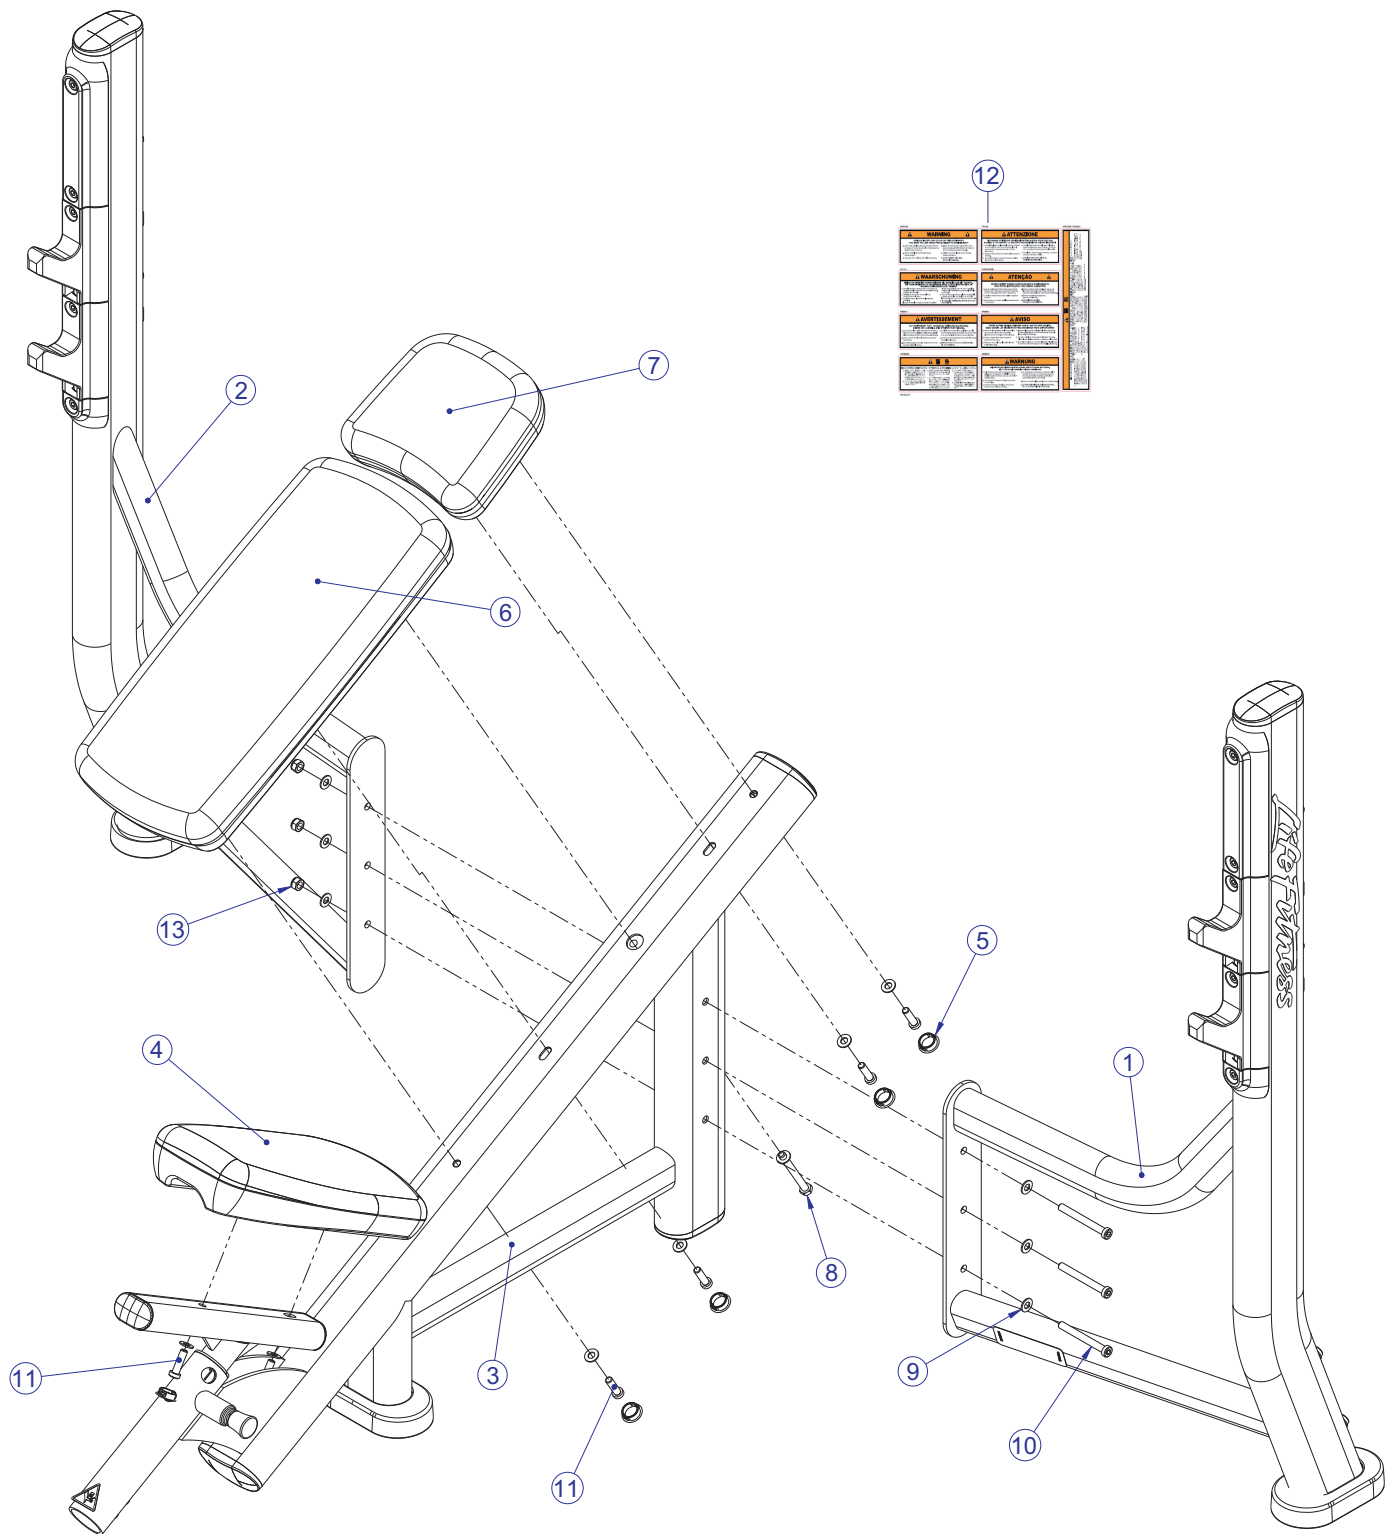

SIGNATURE SERIES
SOIB
SIGNATURE OLYMPIC INCLINE BENCH

Customer Support Services
PARTS LIST

SOIB SIGNATURE OLYMPIC INCLINE BENCH CONTENTS

	PAGE
COMPONENT ASSEMBLY	3
COMPONENT ASSEMBLY LEGEND	4
RIGHT UPRIGHT ASSEMBLY	5
RIGHT UPRIGHT ASSEMBLY LEGEND	6
LEFT UPRIGHT ASSEMBLY	7
LEFT UPRIGHT ASSEMBLY LEGEND	8
CENTER FRAME ASSEMBLY	9
CENTER FRAME ASSEMBLY LEGEND	10
IMAGE	11

NOTE: SUBSTITUTE PART NUMBERS ENDING WITH 'XX' WITH THE REQUIRED COLOR CODES.

FRAME

01 = WHITE
02 = PLATINUM
03 = BLACK

PADS

01 = BLACK
99 = CUSTOM

SOIB SIGNATURE OLYMPIC INCLINE BENCH COMPONENT ASSEMBLY

SEE PAGE 4 FOR LEGEND

SOIB SIGNATURE OLYMPIC INCLINE BENCH COMPONENT ASSEMBLY LEGEND

ITEM NO.	QTY.	PART NO.	DESCRIPTION
1	1	78442XX	PTD ASSY, SOIB, RT UPRIGHT
2	1	78437XX	PTD ASSY, SOIB, LEFT UPRIGHT
3	1	78431XX	PTD ASSY, SOIB, CENTER FRAME
4	1	78138XX	PAD, 10 X 16 TAPERED CONVEX
5	6	3237403	PLUG, 1" HOLE
6	1	78140XX	PAD, 24 X 11 FLAT
7	1	78219XX	PAD, HEAD REST, FLAT
8	1	3260805	BOLT, M10-1.5 X 95MM, 10-0122-025, BNR
9	13	3102514	WASHER, FLAT 3/8" SAE ST ZN
10	3	3256215	SCREW, M10 X 1.5 90MM ZN
11	6	LEA3256204	SCREW, M10 X 1.5 35MM ZN
12	1	8137701	DECAL, WARNING, HORIZ, MULTI-LANG SHEET
13	3	3242002	NUT, M10 X 1.5 HEX NYLOCK

SOIB SIGNATURE OLYMPIC INCLINE BENCH RIGHT UPRIGHT ASSEMBLY - 78442XX

SEE PAGE 6 FOR LEGEND

SOIB SIGNATURE OLYMPIC INCLINE BENCH RIGHT UPRIGHT ASSEMBLY LEGEND

ITEM NO.	QTY.	PART NO.	DESCRIPTION
1	1	78442XX	PTD ASSY, SOIB, RT UPRIGHT
2	1	7340201	COVER, FOOT - STRAIGHT
3	1	7800401	CAP, LRG FLOV END
4	2	7804501	HOOK, BAR CATCH
5	1	8077501	GUARD, BAR CATCH, LOWER
6	1	7334001	FOOT, 2.50 X 4.49 FLOV
7	9	3256202	SCREW, M10 X1.5 25MM
8	11	3102514	WASHER, FLAT 3/8" SAE ST ZN
9	2	3242002	NUT, M10 X 1.5 HEX NYLOCK
10	2	3251202	SCREW, M10 X1.5 X 25MM UNS HEX CS ST ZN
11	1	8003301	LABEL, LIFE FIT 2-1/2 X 15 SG
12	1	8106801	LABEL, SERIAL NUMBER, LARGE
13	1	7804601	GUARD, BAR CATCH
14	1	LEA7002501	LABEL, H WARNING 4.5 X 1.625