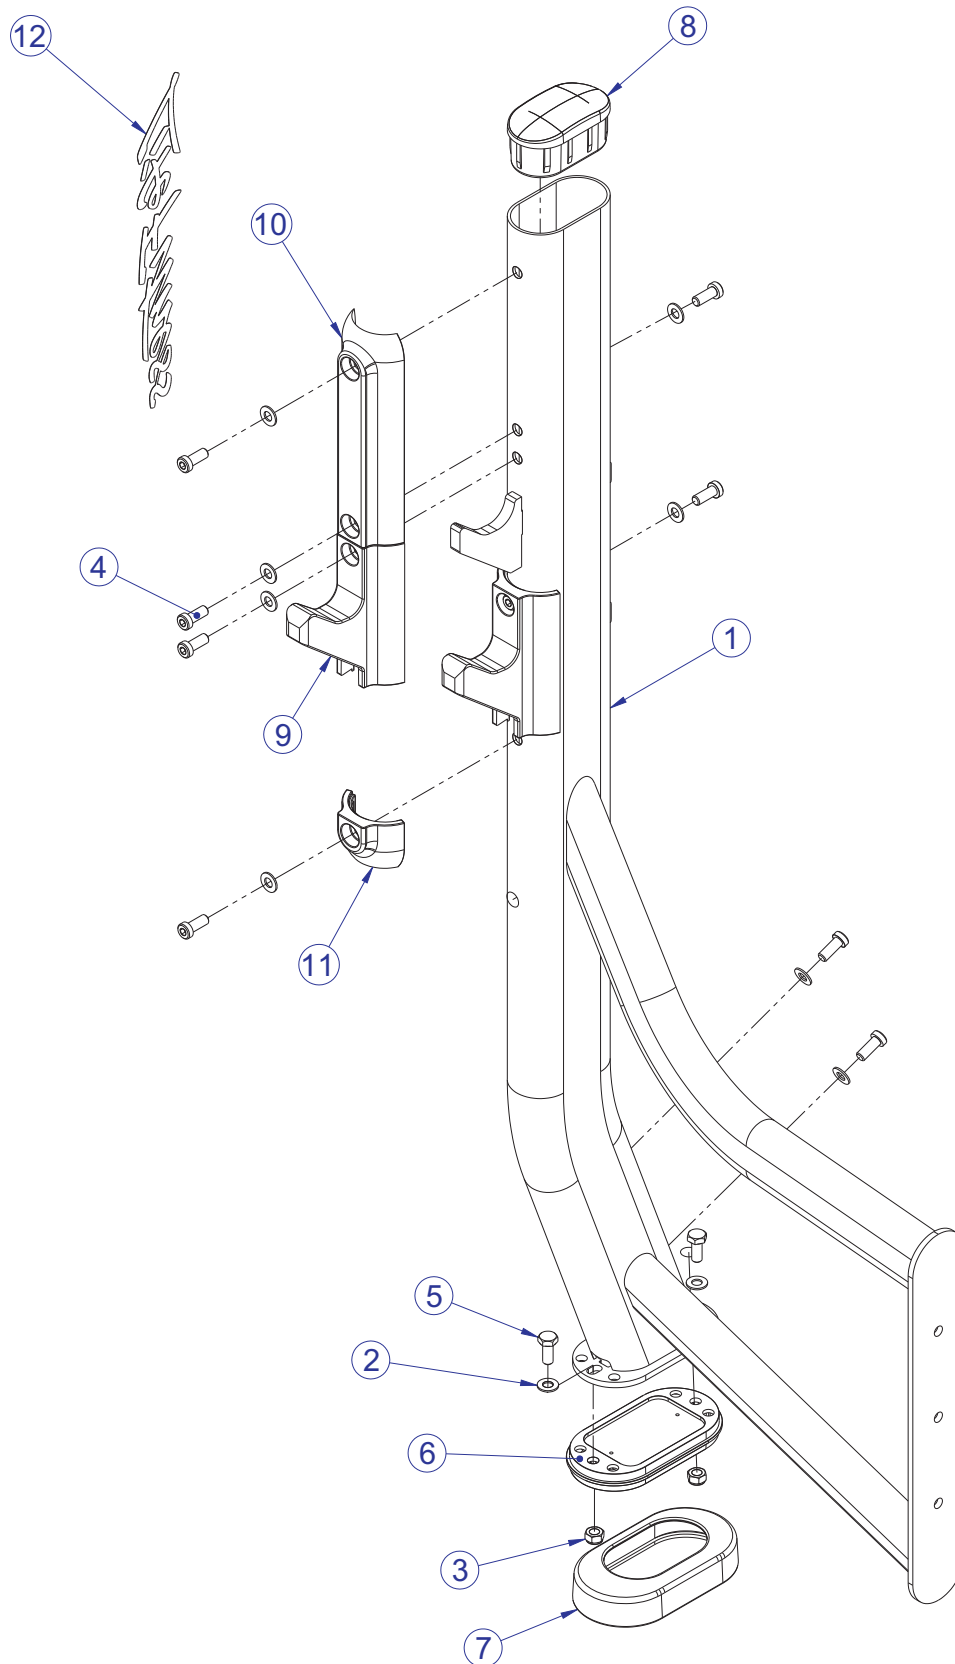

SOIB SIGNATURE OLYMPIC INCLINE BENCH COMPONENT ASSEMBLY LEGEND

ITEM NO.	QTY.	PART NO.	DESCRIPTION
1	1	78442XX	PTD ASSY, SOIB, RT UPRIGHT
2	1	78437XX	PTD ASSY, SOIB, LEFT UPRIGHT
3	1	78431XX	PTD ASSY, SOIB, CENTER FRAME
4	1	78138XX	PAD, 10 X 16 TAPERED CONVEX
5	6	3237403	PLUG, 1" HOLE
6	1	78140XX	PAD, 24 X 11 FLAT
7	1	78219XX	PAD, HEAD REST, FLAT
8	1	3260805	BOLT, M10-1.5 X 95MM, 10-0122-025, BNR
9	13	3102514	WASHER, FLAT 3/8" SAE ST ZN
10	3	3256215	SCREW, M10 X 1.5 90MM ZN
11	6	LEA3256204	SCREW, M10 X 1.5 35MM ZN
12	1	8137701	DECAL, WARNING, HORIZ, MULTI-LANG SHEET
13	3	3242002	NUT, M10 X 1.5 HEX NYLOCK

SOIB SIGNATURE OLYMPIC INCLINE BENCH RIGHT UPRIGHT ASSEMBLY - 78442XX

SEE PAGE 6 FOR LEGEND

SOIB SIGNATURE OLYMPIC INCLINE BENCH RIGHT UPRIGHT ASSEMBLY LEGEND

ITEM NO.	QTY.	PART NO.	DESCRIPTION
1	1	78442XX	PTD ASSY, SOIB, RT UPRIGHT
2	1	7340201	COVER, FOOT - STRAIGHT
3	1	7800401	CAP, LRG FLOV END
4	2	7804501	HOOK, BAR CATCH
5	1	8077501	GUARD, BAR CATCH, LOWER
6	1	7334001	FOOT, 2.50 X 4.49 FLOV
7	9	3256202	SCREW, M10 X1.5 25MM
8	11	3102514	WASHER, FLAT 3/8" SAE ST ZN
9	2	3242002	NUT, M10 X 1.5 HEX NYLOCK
10	2	3251202	SCREW, M10 X1.5 X 25MM UNS HEX CS ST ZN
11	1	8003301	LABEL, LIFE FIT 2-1/2 X 15 SG
12	1	8106801	LABEL, SERIAL NUMBER, LARGE
13	1	7804601	GUARD, BAR CATCH
14	1	LEA7002501	LABEL, H WARNING 4.5 X 1.625

SOIB SIGNATURE OLYMPIC INCLINE BENCH LEFT UPRIGHT ASSEMBLY - 78437XX

SEE PAGE 6 FOR LEGEND

SOIB SIGNATURE OLYMPIC INCLINE BENCH LEFT UPRIGHT ASSEMBLY LEGEND

ITEM NO.	QTY.	PART NO.	DESCRIPTION
1	1	78437XX	PTD ASSY, SOIB, LEFT UPRIGHT
2	11	3102514	WASHER, FLAT 3/8" SAE ST ZN
3	2	3242002	NUT, M10 X 1.5 HEX NYLOCK
4	9	3256202	SCREW, M10 X1.5 25MM
5	2	3251202	SCREW, M10 X1.5 X 25MM UNS HEX CS ST ZN
6	1	7334001	FOOT, 2.50 X 4.49 FLOV
7	1	7340201	COVER, FOOT - STRAIGHT
8	1	7800401	CAP, LRG FLOV END
9	2	7804501	HOOK, BAR CATCH
10	1	7804601	GUARD, BAR CATCH
11	1	8077501	GUARD, BAR CATCH, LOWER
12	1	8003301	LABEL, LIFE FIT 2-1/2 X 15 SG