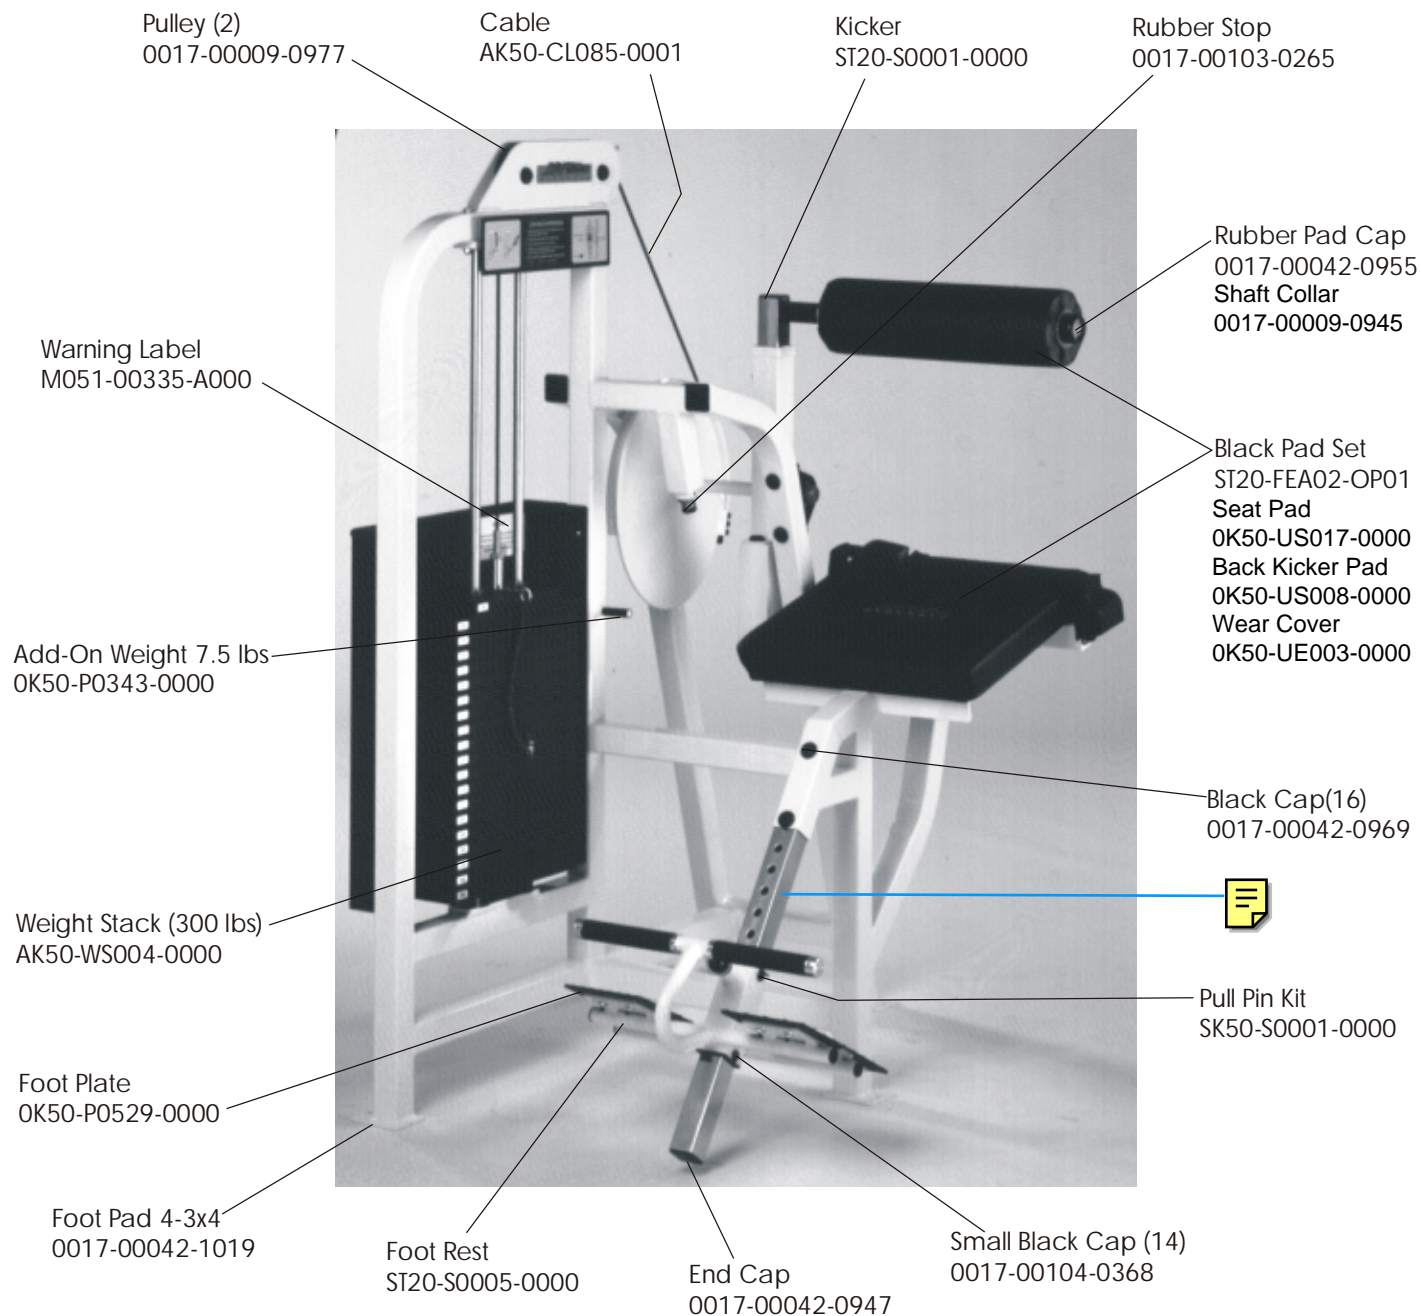

STRENGTH 9000 SERIES TRAINING EQUIPMENT

ST20/25 Low Back Extension

STRENGTH 9000 SERIES TRAINING EQUIPMENT

ST20/25 Low Back Extension

STRENGTH 9000 SERIES TRAINING EQUIPMENT

ST20/25 Low Back Extension

STRENGTH 9000 SERIES TRAINING EQUIPMENT

ST20/25 Tibia Adjustment Mechanism - S/N 070509-Above

Free Manuals Download Website

<http://myh66.com>

<http://usermanuals.us>

<http://www.somanuals.com>

<http://www.4manuals.cc>

<http://www.manual-lib.com>