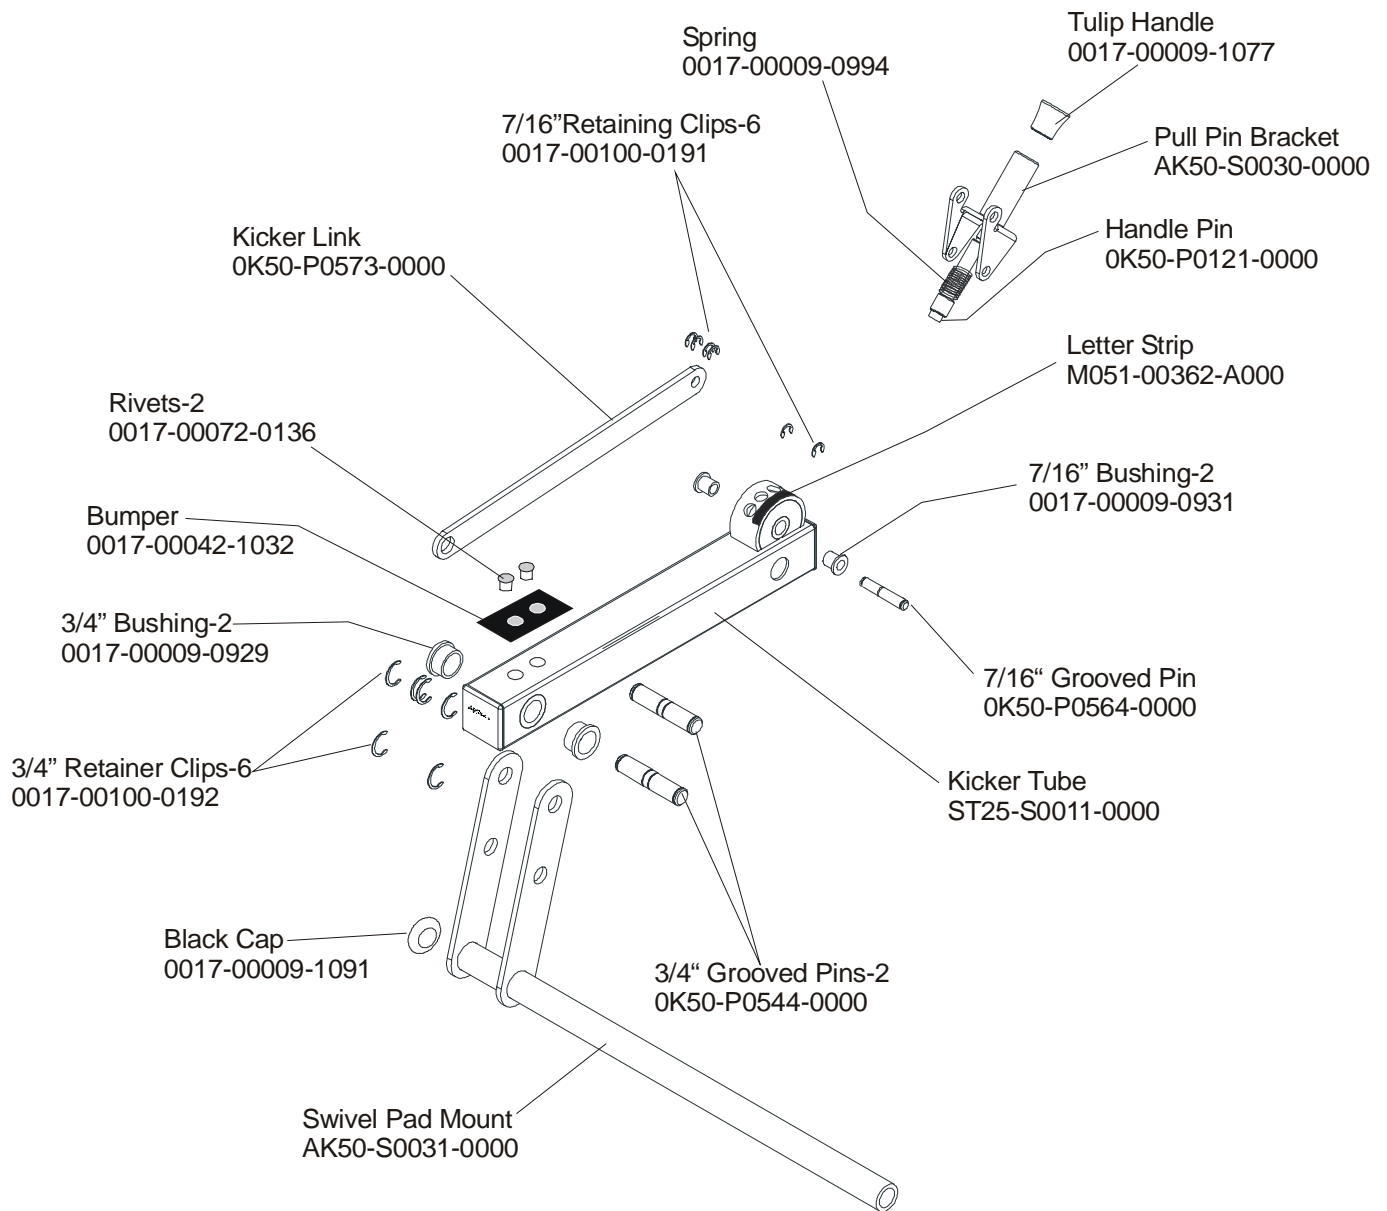

STRENGTH 9000 SERIES TRAINING EQUIPMENT

ST20/25 Low Back Extension

STRENGTH 9000 SERIES TRAINING EQUIPMENT

ST20/25 Low Back Extension

STRENGTH 9000 SERIES TRAINING EQUIPMENT

ST20/25 Low Back Extension

STRENGTH 9000 SERIES TRAINING EQUIPMENT

ST20/25 Tibia Adjustment Mechanism - S/N 070509-Above

Free Manuals Download Website

<http://myh66.com>

<http://usermanuals.us>

<http://www.somanuals.com>

<http://www.4manuals.cc>

<http://www.manual-lib.com>