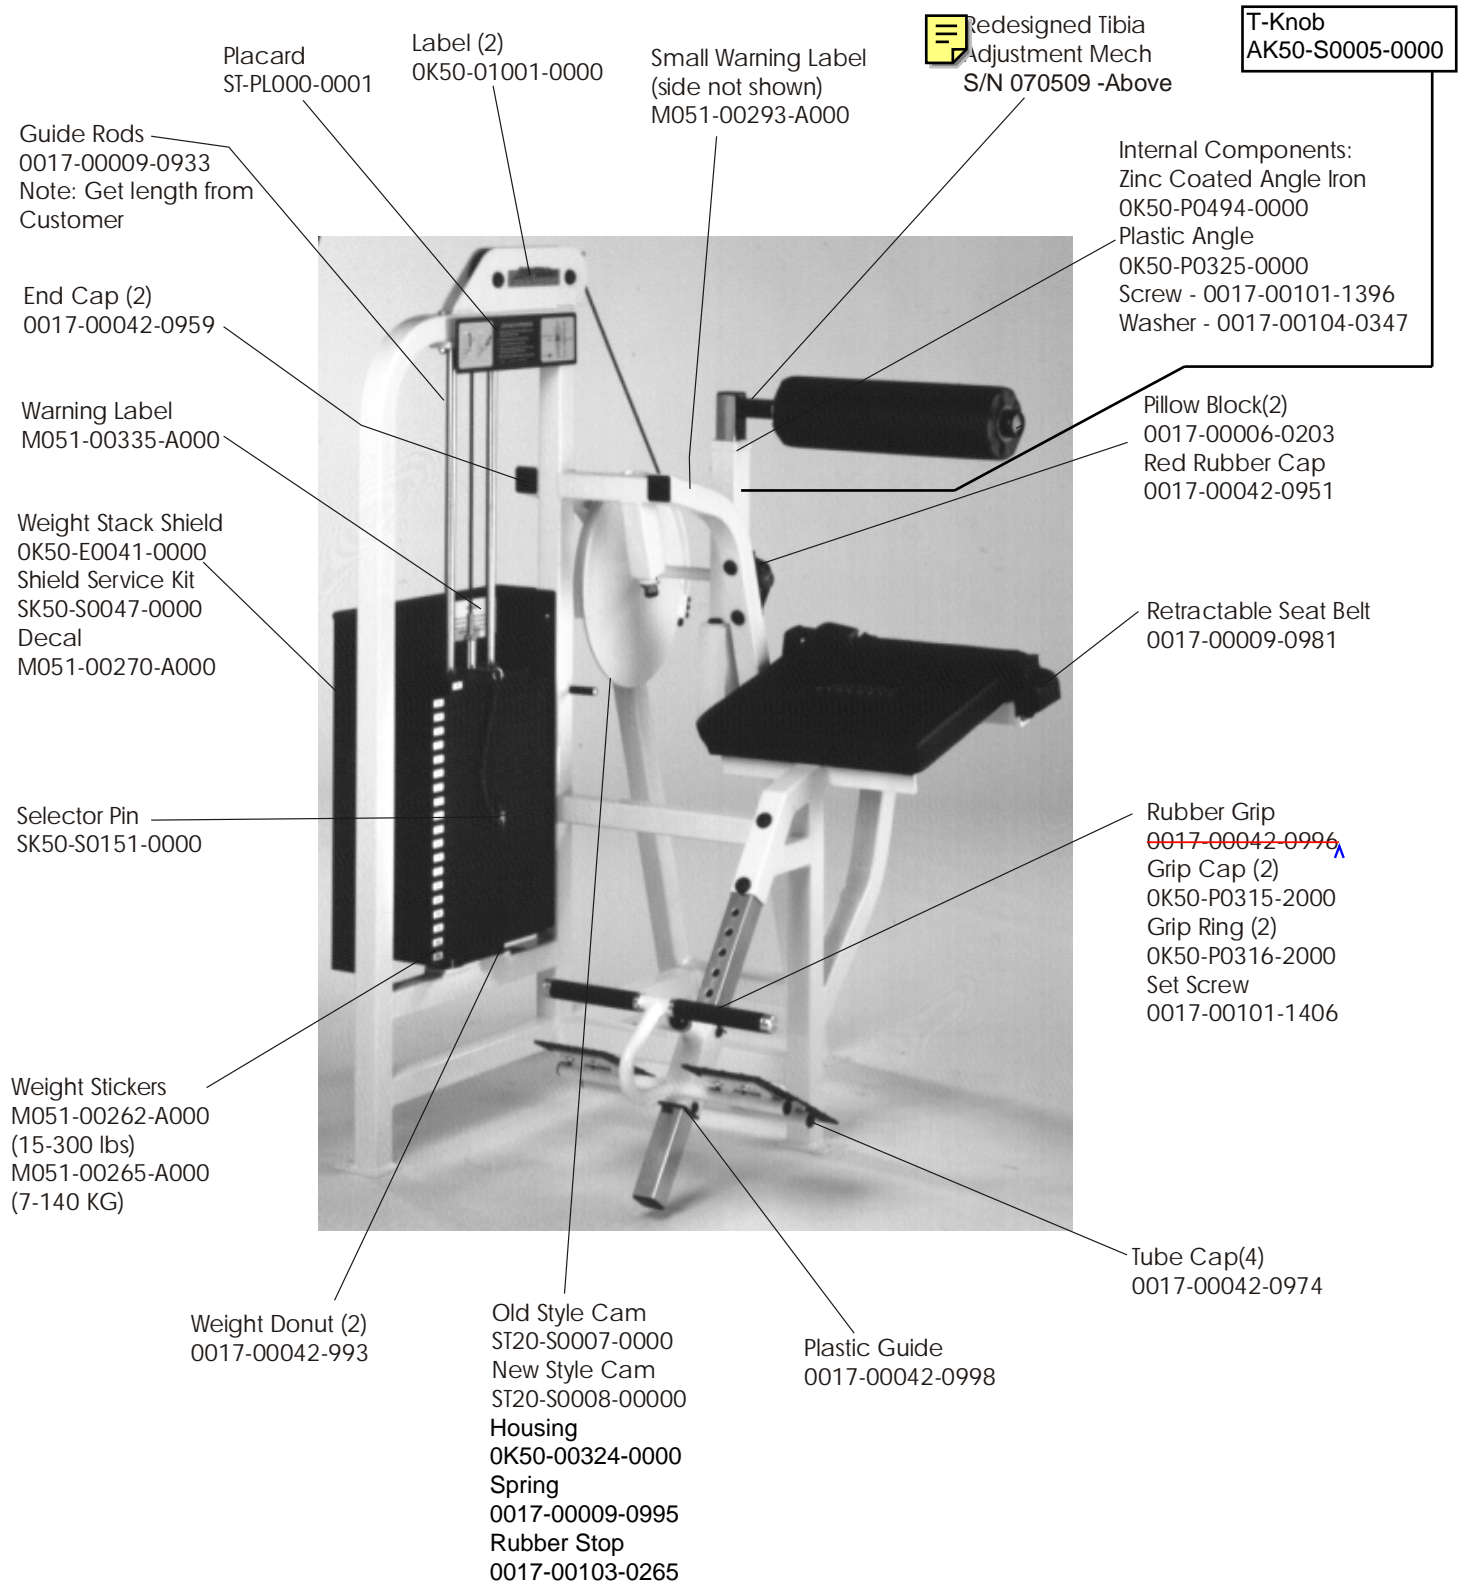

STRENGTH 9000 SERIES TRAINING EQUIPMENT

ST20/25 Low Back Extension

STRENGTH 9000 SERIES TRAINING EQUIPMENT

ST20/25 Low Back Extension

STRENGTH 9000 SERIES TRAINING EQUIPMENT

ST20/25 Low Back Extension

STRENGTH 9000 SERIES TRAINING EQUIPMENT

ST20/25 Tibia Adjustment Mechanism - S/N 070509-Above

Free Manuals Download Website

<http://myh66.com>

<http://usermanuals.us>

<http://www.somanuals.com>

<http://www.4manuals.cc>

<http://www.manual-lib.com>