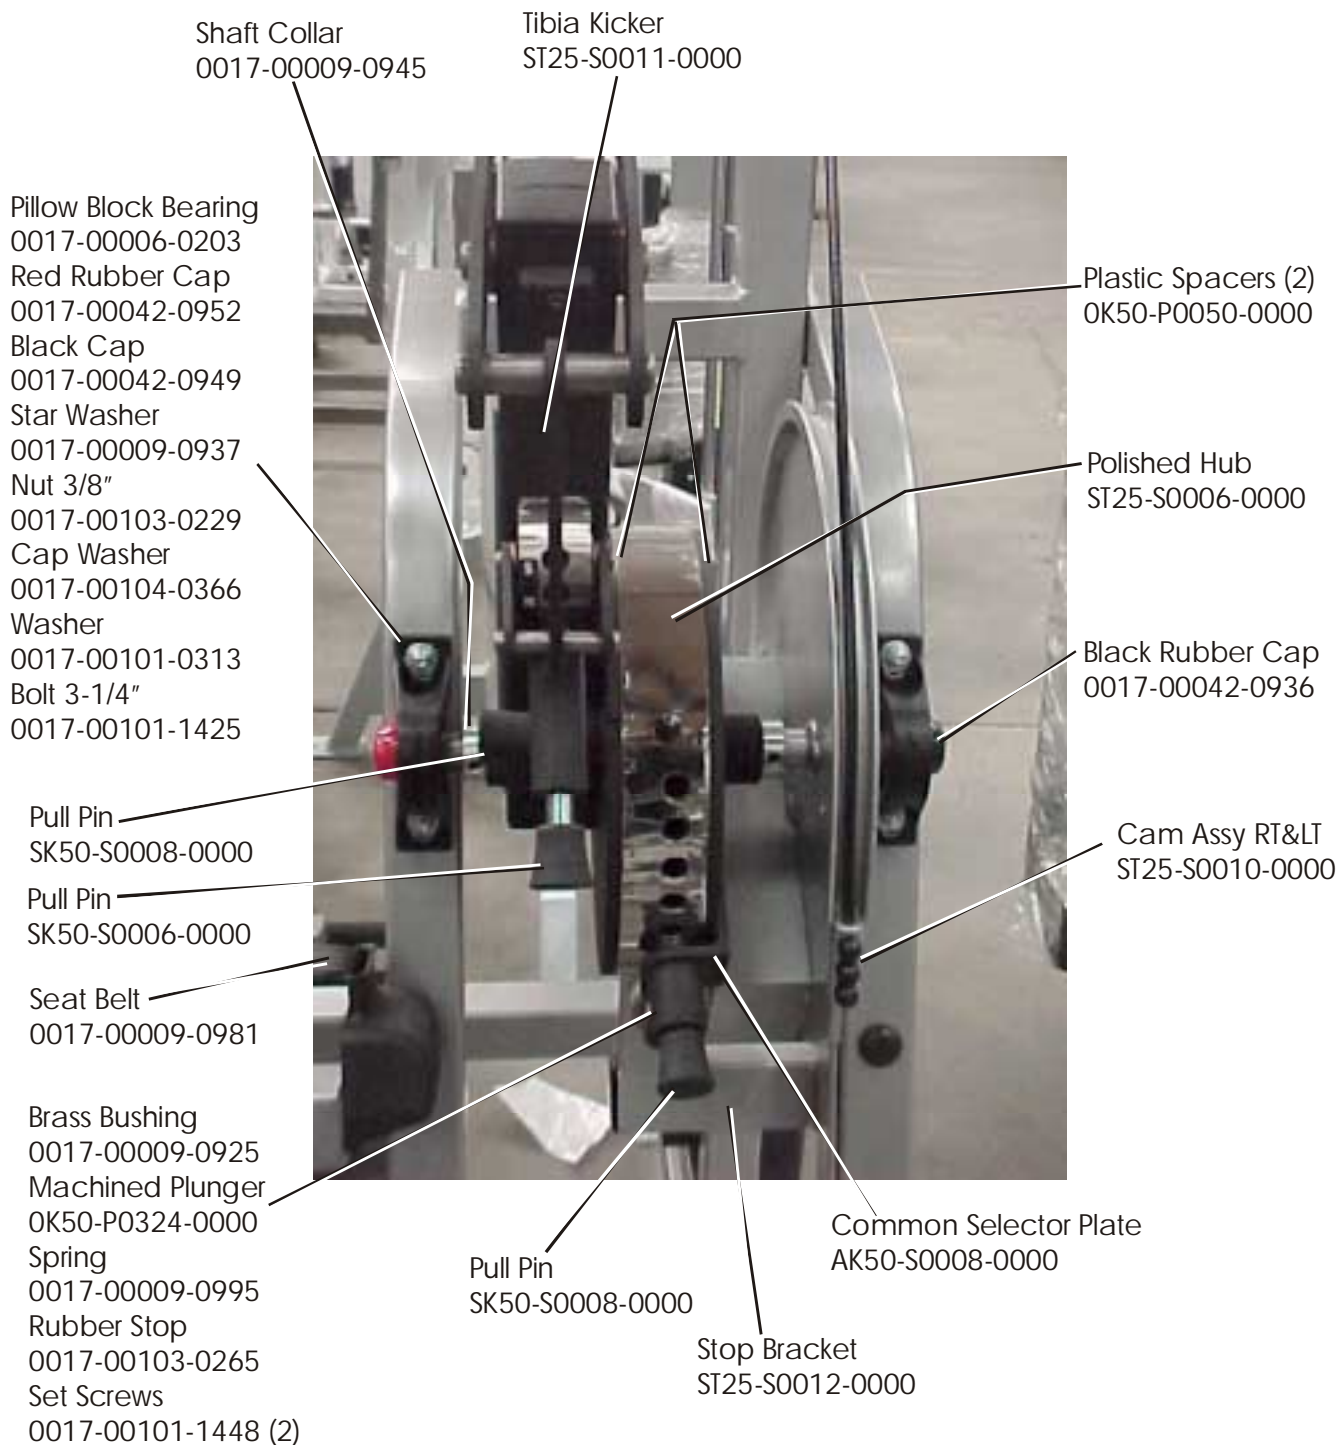

STRENGTH 9000 SERIES TRAINING EQUIPMENT

ST20/25 Low Back Extension

STRENGTH 9000 SERIES TRAINING EQUIPMENT

ST20/25 Low Back Extension

STRENGTH 9000 SERIES TRAINING EQUIPMENT

ST20/25 Low Back Extension

STRENGTH 9000 SERIES TRAINING EQUIPMENT

ST20/25 Tibia Adjustment Mechanism - S/N 070509-Above

Free Manuals Download Website

<http://myh66.com>

<http://usermanuals.us>

<http://www.somanuals.com>

<http://www.4manuals.cc>

<http://www.manual-lib.com>